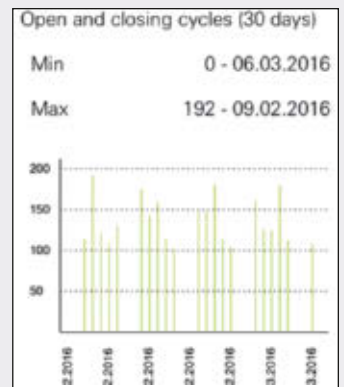

Nulstilling af magnetventilens tæller ved vedligeholdelse

Washbasin Floor 2	
Monitoring	
Automatic flushing	
Counter total	1
Next flush in	22:05
Last flush	
Date	07.03.2016
Time	10:53
Runtime	60 sec

Open and closing cycles	
Counter total	4120
Since Usage Reset	4120
Last Usage Reset	---
Average (in total)	96
Average (30 days)	95
Last operation	
Date	07.03.2016