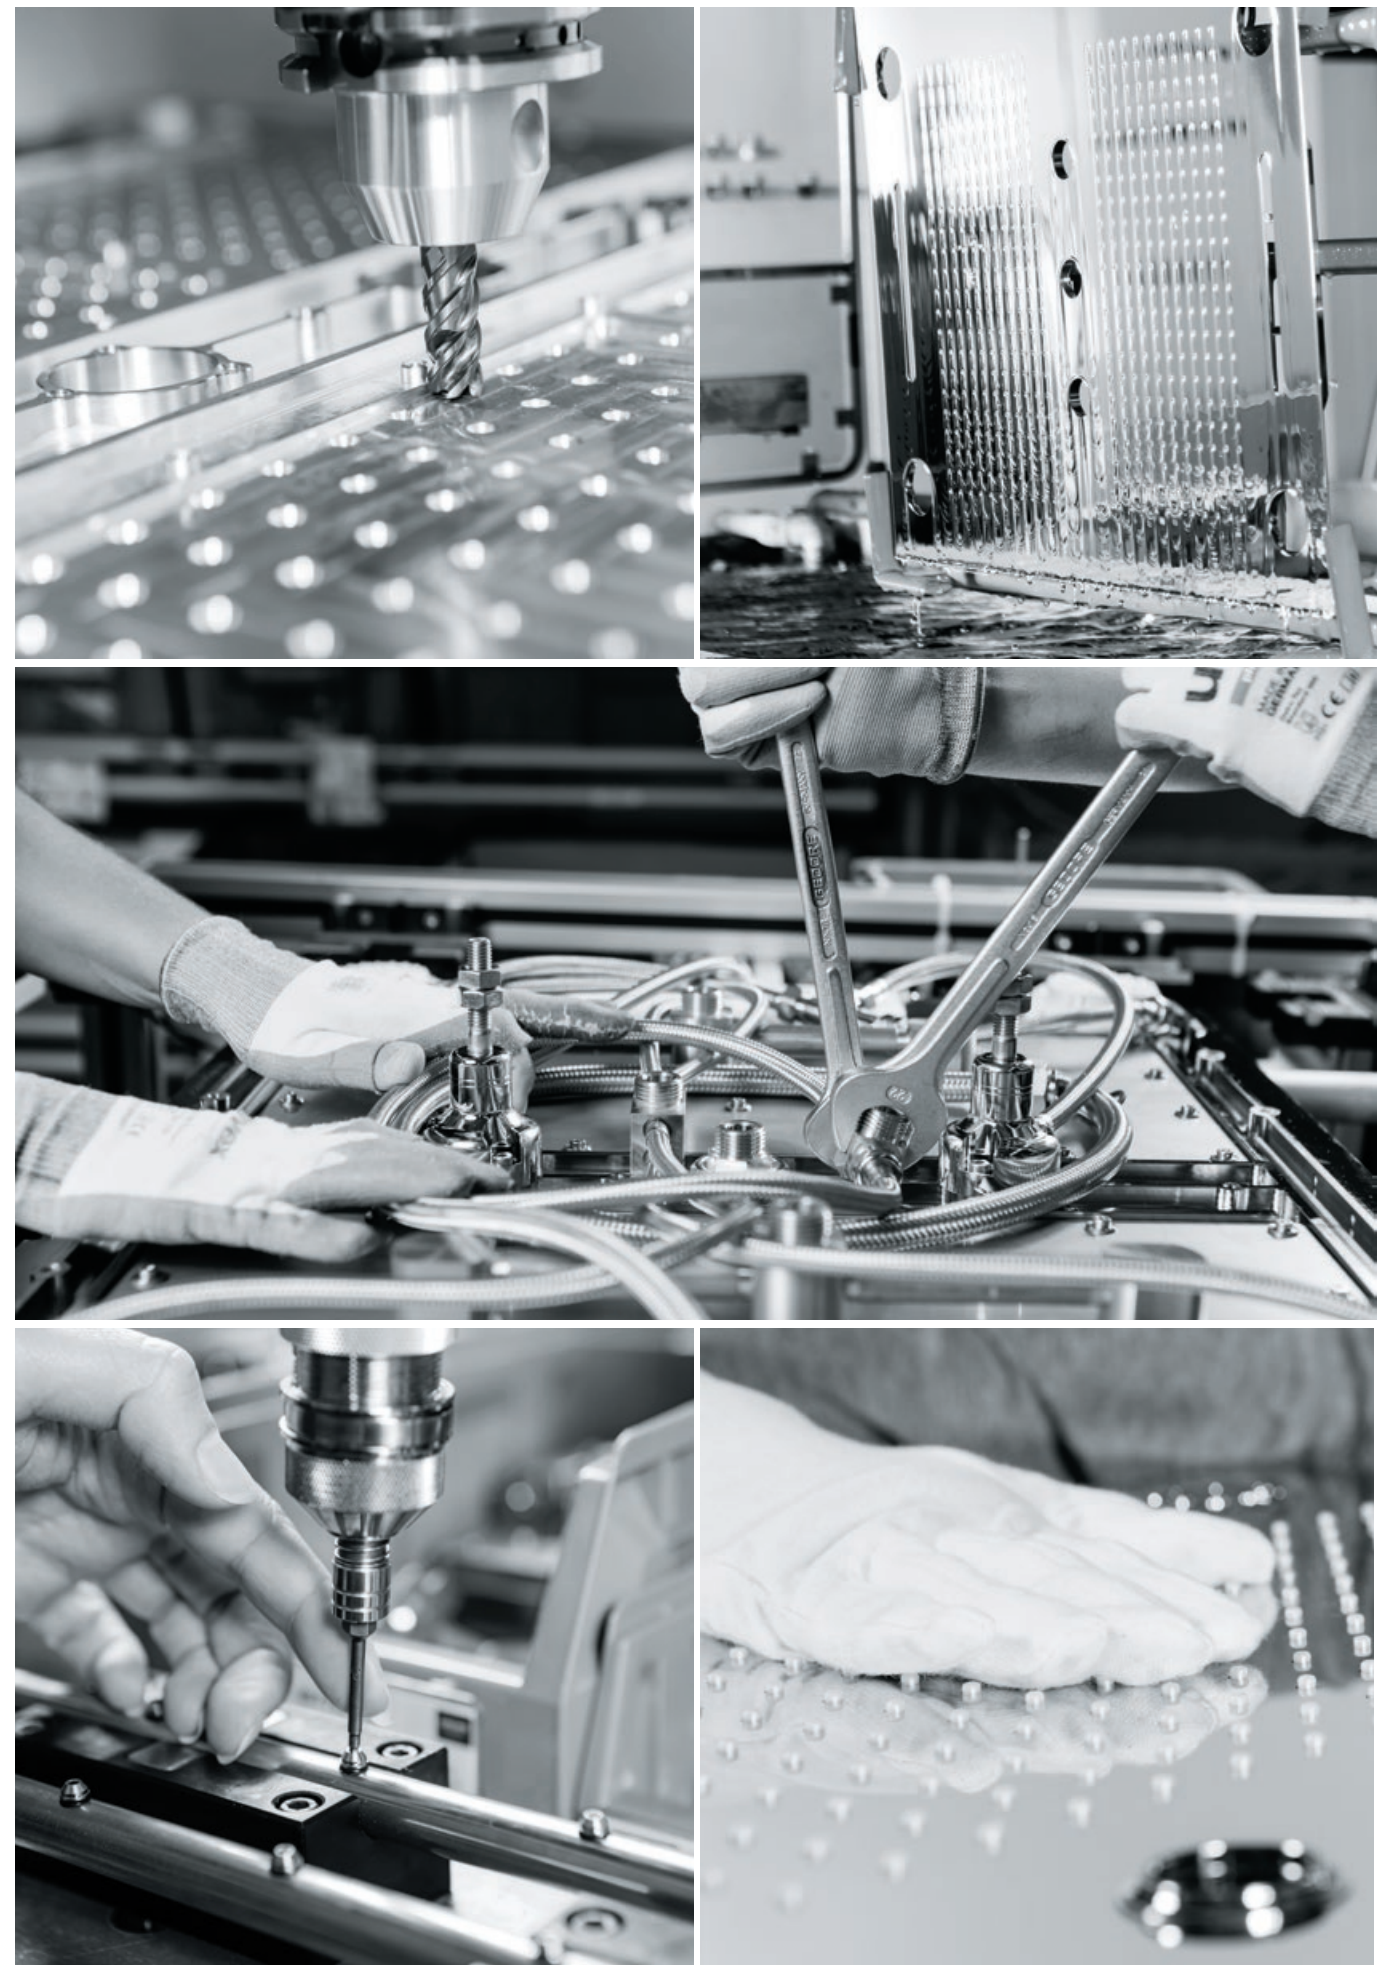

HANDCRAFTED BY GROHE. DESIGNED, ENGINEERED AND MANUFACTURED IN GERMANY.

GROHE has a long heritage of creating high-end showers – made in Lahr, Germany to the very highest of standards. AquaSymphony is the culmination of these many years of shower knowledge and expertise. When craftsmanship meets innovation a masterpiece is created. Each AquaSymphony is specially hand crafted to give you something beyond compare: Your own unique shower experience.