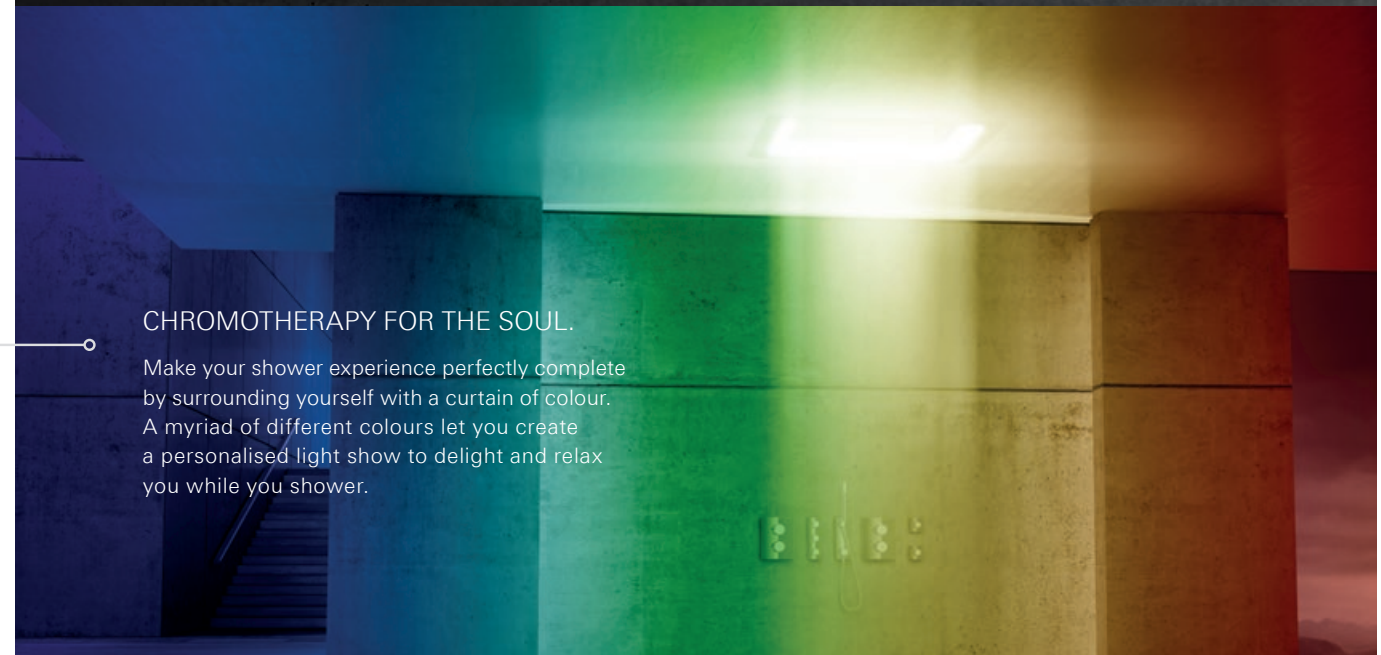

CHROMOTHERAPY FOR THE SOUL.

Make your shower experience perfectly complete by surrounding yourself with a curtain of colour. A myriad of different colours let you create a personalised light show to delight and relax you while you shower.