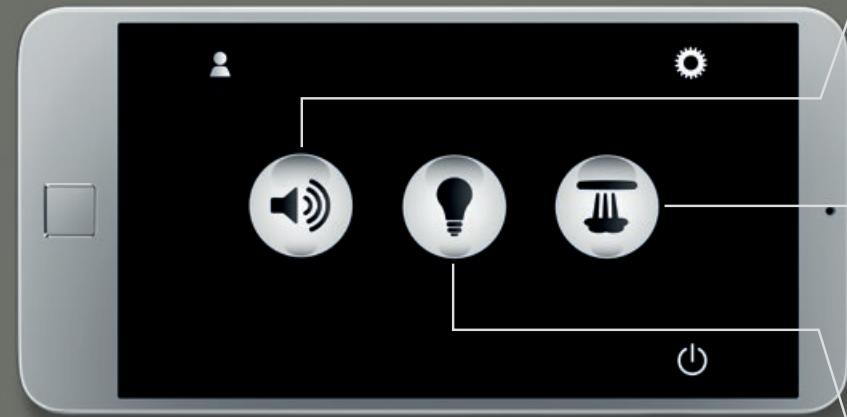

Rain Sprays

AquaCurtain

Waterfall XL Sprays

Drizzle Sprays

Pure Spray

Bokoma Sprays

INGENIOUS:
A TOTAL WATER
EXPERIENCE AT
YOUR FINGERTIPS.

Compose your own water music. With AquaSymphony you can create your perfect shower moment. The intelligent control system lets you select and adjust a different shower experience for every day, to be completely in tune with your wishes.

INTELLIGENT AND INTUITIVE.

One ingenious App to conduct a perfect ensemble. The F-digital Deluxe base unit box and an Apple or Android mobile device installed with the GROHE SPA App, allow for perfect control of light, sound and steam – as well as individual modules. Let the performance begin.