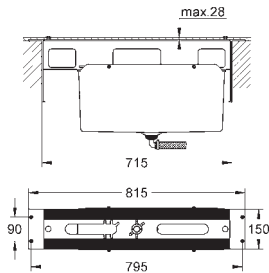

Essence
3-hole single-lever bath combination
Three hole installation
GROHE SilkMove 35 mm ceramic cartridge
GROHE StarLight chrome finish single lever mixer operating element
diverter bath/shower
hand shower 27 400 000
metal shower hose 2000 mm
flexible connection hoses
connection for shower hose protected against backflow
for use with 29 037 000
for combination with 28 990 / 28 991

	29 037 000		4005176865749	777.34