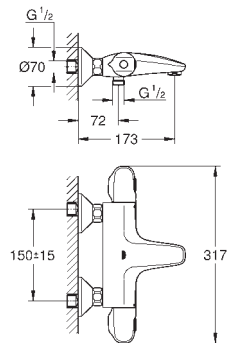

GROHE GROHTHERM 1000

Ref. No.	Colour	EAN	Retail Guide Price (£)

34 155 003	Chrome	4005176310027	279.09

Grotherm 1000
Thermostatic bath/shower mixer 1/2"
wall mounted
GROHE CoolTouch safety housing
GROHE StarLight chrome finish
GROHE MetalGrip ergonomically shaped metal handles
GROHE SafeStop safety button at 38°C
(calibration required)
GROHE SafeStop Plus optional temperature limiter at 43°C included
GROHE TurboStat compact cartridge
with wax thermoelement
integrated mixed water shut off
GROHE AquaDimmer Eco with multiple function:
- integrated **GROHE EcoButton**
(economy button with economy stop for shower)
- flow control
- diverter: bath/shower
shower bottom outlet 1/2"
mousseur
built-in non return valves
dirt strainers
protected against backflow
S-unions
metal escutcheon
GROHE EcoJoy technology for less water and perfect flow

34 439 003	Chrome	4005176310041	289.86