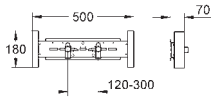

GROHE RAPID SL FITTING SUPPORTS

Ref. No.	Colour	EAN	Retail Guide Price (£)
37 998 000		4005176262586	109.50

Rapid SL
Fitting support for exposed fittings
for studded walls
for empty elements
2 noise protected fitting connections 1/2"