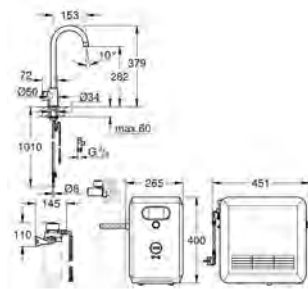

between transmitter and receiver

filter head with flexible water hardness adjustment

GROHE Blue filter, CO₂ bottle and cleaning cartridge are not included in the

delivery and have to be ordered separately

suitable filters:

- filter S-size, capacity 600 l at 20° dKH (40 404 001)

- filter M-size, capacity 1500 l at 20° dKH (40 430 001)

- filter L-size, capacity 2500 l at 20° dKH (40 412 001)

- activated carbon filter, capacity 3000 l (40 547 001)

- Magnesium + Zinc filter, capacity 400 l at 17° dGH (40 691 002)

System requirements Apple

iPhone with iOS 9.0 or higher

System requirements Android

smart phone with Android 4.3 or higher

Mobile devices and GROHE Ondus App*** are not included in delivery and have to be ordered separately via an authorised Apple store/store/iTunes or Google Play store.

* The Bluetooth word mark and logos are registered trademarks owned by Bluetooth SIG, Inc. and any use of such marks by Grohe AG is under license. Other trademarks and trade names are those of their respective owners.

** Apple, the Apple logo, iPod, iPod Touch, iPhone and iTunes are trademarks of Apple Inc., registered in the U.S. and other countries. Apple is not responsible for the function of this device or its compliance with safety and regulatory standards.

*** Available for free via iTunes app or Google Play store.
to be equipped with a non-return valve EA approved by Belgaqua