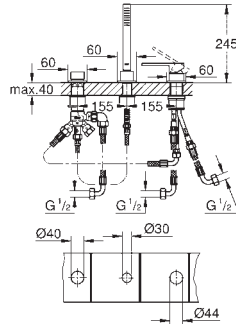

Ref. No.	Colour	EAN	Retail Guide Price (£)

23 845 003	Chrome	4005176496677	679.00

GROHE Plus
3-hole single-lever bath combination
Three hole installation
GROHE SilkMove 35 mm ceramic cartridge
with temperature limiter
GROHE StarLight chrome finish
Consisting of:
single lever mixer operating element
diverter bath/shower
without spout
Euphoria Cube hand shower 7.6 l/min
metal shower hose 2000 mm
flexible connection hoses
connection for shower hose
protected against backflow
can be used with 29 037 002
for combination with 28 990 / 28 991
min. recommended pressure 1.0 bar