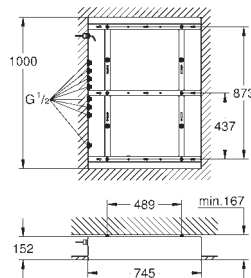

1016 mm x 762 mm x 145 mm

material: metal

minimum flow rate 25 l/min

min. recommended pressure 3.0 bar

1 x AquaCurtain

1 x Pure XL spray

1 x 2 mist spray

2 x GROHE PureRain spray 400 x 190 mm

2 x XL Waterfall (separately controlled)

1 x 4 Bokoma Spray with adjustment angle 20° and combinations

full spectrum LED: soft light with changing rainbow colours

individually adjustable: permanent lighting with colour selection

power supply for light 12 V DC

CE approved

SpeedClean anti-limescale system

GROHE DreamSpray perfect spray pattern

GROHE StarLight finish

requires rough-in set (26 376 001), F-digital Deluxe base unit box (26 376 000), Bluetooth unit (36 371 000) and various cable connections – all to be ordered separately due to individualised installation

The ceiling construction must be appropriate for the static requirement of the product (total product weight > 70 kg). Ceiling shower has to be controlled by 8 outlets + 1 hand shower outlet and the performance of the waste must be of sufficient size (> 100 l/min). For detailed planning please see separate planning & installation guide before start.

recommendation: configuration with Grohtherm SmartControl

3 x Grohtherm SmartControl (29 126 000)

3 x GROHE Rapido SmartBox (35 600 000)

1 x Euphoria Cube Stick wall holder set 1 spray (26 405 000)

this product contains built-in LED lamps, which cannot be changed: energy efficiency class: A++

26 376 001	Chrome	4005176415609	2,043.54

Rainshower F-Series 40"

Roughing-in set

for use with Rainshower F-Series 40" AquaSymphony ceiling shower

1000 mm x 745 mm x 152 mm

min. installation depth: 167 mm

Waterways: Brass

1/2" connections

The ceiling construction must be appropriate for the static requirement of the product (total product weight > 70 kg). Ceiling shower has to be controlled by 8 outlets + 1 hand shower outlet and the performance of the waste must be of sufficient size (> 100 l/min). For detailed planning please see separate planning & installation guide before start.