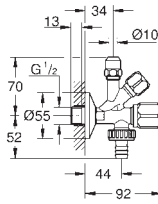

GROHE WAS VALVES

Ref. No.	Colour	EAN	Retail Guide Price (£)

22 035 000	Chrome	4005176305511	21.43

Original WAS combination service valve 1/2"
pre-roughened connection thread for easy sealing
wall connection 1/2"
outlet thread 3/8"
with length compensation
with compression nut Ø 10 mm
outlet 3/4"
with hose connection
grease chamber headpart
non-return valve type EB
long connecting shaft
ergonomic handle
marking: neutral
metal push-on escutcheon Ø 55 mm
for combination with pipe ventilating valve type HB 41 239 000