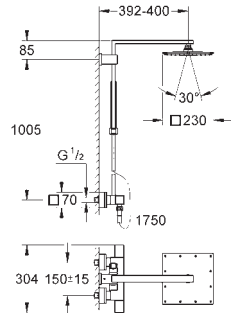

GROHE EUPHORIA SHOWER SYSTEM

Ref. No.	Colour	EAN	Retail Guide Price (£)

26 087 000	Chrome	4005176940828	1,258.17

Euphoria Cube System 230
Shower system with thermostatic mixer for wall mounting
shower arm
projection 400 mm
exposed thermostatic shower
with Aquadimmer function
allows change between:
Rainshower Allure head shower (27 479 000)
material: metal
Rain spray pattern
with ball joint
rotation angle $\pm 15^\circ$
hand shower Euphoria Cube (27 699)
adjustable height via gliding element
Silverflex shower hose 1750 mm (28 388 000)
GROHE EcoJoy technology for less water and perfect flow
GROHE TurboStat compact cartridge
with wax thermoelement
GROHE SafeStop safety button at 38°C
(calibration required)
GROHE SafeStop Plus optional temperature limiter at 43°C included
GROHE DreamSpray perfect spray pattern
GROHE StarLight chrome finish
SpeedClean anti-limescale system
Twistfree preventing the hose from twisting
minimum flow rate 7 l/min.

26 187 000	Chrome	4005176310744	971.97