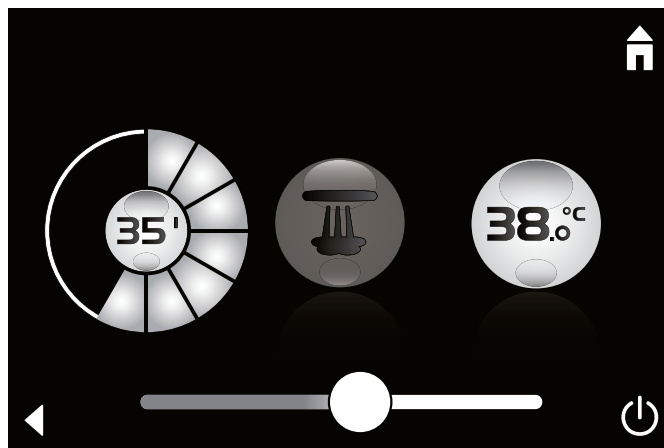

STEAM

Experience regeneration in its purest form with the GROHE steam modules. Gentle steam not only enhances our sense of emotional well-being, but also has a positive effect on the entire body. It opens the pores, detoxifies the body, hydrates the skin and helps the muscles to relax.

A small niche at the top of the steam outlet close to the source of the steam can be topped up with pure essential oils that enriches the mist to give an all-embracing aroma and a truly relaxing experience.