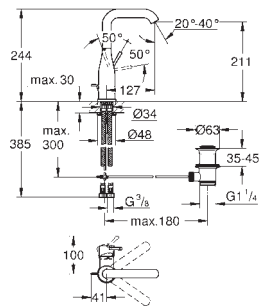

32 628 001	Chrome	4005176306983	201.93
32 628 DC1	supersteel	4005176369940	287.36
32 628 BE1	polished nickel	4005176419669	307.90
32 628 EN1	brushed nickel	4005176426100	328.42
32 628 GL1	cool sunrise	4005176407369	307.90
32 628 GN1	brushed cool sunrise	4005176419645	328.42
32 628 DA1	warm sunset	4005176407352	307.90
32 628 DL1	brushed warm sunset	4005176419652	328.42
32 628 A01	hard graphite	4005176407376	307.90
32 628 AL1	Brushed Hard Graphite	4005176407383	328.42

Essence
Single-lever basin mixer 1/2"
L-Size
monobloc installation
metal lever
28 mm ceramic cartridge
with **GROHE SilkMove**
with temperature limiter
GROHE StarLight chrome finish
GROHE EcoJoy mousseur 5.7 l/min
GROHE AquaGuide adjustable mousseur
GROHE FastFixation Plus installation system
swivel spout with mousseur
and stop limiter
pop-up waste set 1 1/4"
flexible connection hoses