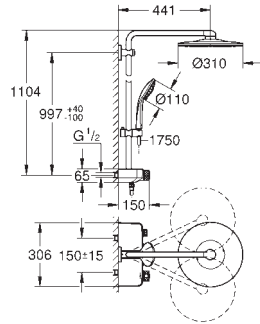

GROHE EUPHORIA SMARTCONTROL SYSTEM

SHOWERS

Ref. No.	Colour	EAN	Retail Guide Price (£)

26 507 000	Chrome	4005176457586	1,132.25
26 507 LSO	moon white	4005176457609	1,303.97
26 507 DC0	supersteel	4005176526374	1,523.52
26 507 BE0	polished nickel	4005176557439	1,726.38
26 507 EN0	brushed nickel	4005176557460	1,827.81
26 507 GL0	cool sunrise	4005176557477	1,726.38
26 507 GN0	brushed cool sunrise	4005176557484	1,827.81
26 507 DA0	warm sunset	4005176557446	1,726.38
26 507 DL0	brushed warm sunset	4005176557453	1,827.81
26 507 A00	hard graphite	4005176557415	1,726.38
26 507 AL0	Brushed Hard Graphite	4005176557422	1,827.81

Euphoria SmartControl System 310 Duo

Shower system with thermostat for wall mounting

Consisting of:

horizontal 450 mm shower arm
upper bracket adjustable for minimal adaption to existing drilling holes
exposed SmartControl thermostat

allows change between:

head shower Rainshower SmartActive 310

GROHE PureRain and Centered Jet spray

hand shower Euphoria 110 Massage, spray plate white (27 221 001)

3 spray patterns:

Rain, SmartRain, Massage

adjustable height via gliding element

Silverflex shower hose 1750 mm (28 388 000)

GROHE DreamSpray perfect spray pattern

GROHE StarLight chrome finish

GROHE CoolTouch prevents scalding on hot surfaces

GROHE TurboStat compact cartridge

with wax thermoelement

GROHE ProGrip with knurl structure

GROHE EcoJoy technology for less water and perfect flow

- GROHE SafeStop at 38°C

GROHE SafeStop Plus optional temperature limiter at 43°C included

GROHE SmartControl push for ON-OFF, turn for volume adjustment from EcoJoy to full flow

integrated **GROHE EasyReach** shower tray

SpeedClean anti-limescale system

Inner WaterGuide for a longer life

Twistfree preventing the hose from twisting

suitable for instantaneous heaters from 18 kW/h

minimum flow rate 7 l/min.

26 508 000	Chrome	4005176457593	1,132.25
26 508 LSO	moon white	4005176457616	1,303.97
26 508 DC0	supersteel	4005176526367	1,523.52
26 508 GN0	brushed cool sunrise	4005176557569	1,827.81
26 508 DL0	brushed warm sunset	4005176557538	1,827.81
26 508 A00	hard graphite	4005176557491	1,726.38
26 508 AL0	Brushed Hard Graphite	4005176557507	1,827.81

Euphoria SmartControl System 310 Cube Duo

Shower system with thermostat for wall mounting

Consisting of:

horizontal 450 mm shower arm
upper bracket adjustable for minimal adaption to existing drilling holes
exposed SmartControl thermostat

allows change between:

head shower Rainshower SmartActive 310 Cube

GROHE PureRain and Centered Jet spray

hand shower Euphoria Cube (27 699 000) 9.5 l/min.

adjustable height via gliding element

Silverflex shower hose 1750 mm (28 388 000)

GROHE DreamSpray perfect spray pattern

GROHE CoolTouch prevents scalding on hot surfaces

GROHE TurboStat compact cartridge

with wax thermoelement

GROHE ProGrip with knurl structure

GROHE EcoJoy technology for less water and perfect flow

GROHE StarLight chrome finish

- GROHE SafeStop at 38°C

GROHE SafeStop Plus optional temperature limiter at 43°C included

GROHE SmartControl push for ON-OFF, turn for volume adjustment from EcoJoy to full flow

integrated **GROHE EasyReach** shower tray

SpeedClean anti-limescale system

Inner WaterGuide for a longer life

Twistfree preventing the hose from twisting

suitable for instantaneous heaters from 18 kW/h

minimum flow rate 7 l/min.