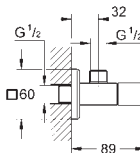

22 013 000	Chrome	4005176909689	44.00

Eurocube
Angle valve 1/2"
wall connection 1/2"
outlet 1/2"
cartridge headpart
metal handle
marking: neutral
metal push-on escutcheon