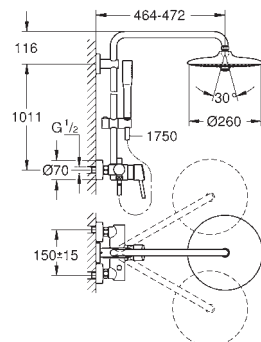

Euphoria Concetto System 260
Shower system with single lever for wall mounting
Consisting of:
horizontal swivable 450 mm projection shower arm
exposed single-lever shower mixer
with diverter
allows change between:
head shower Euphoria 260 (26 457)
3 spray patterns:
Rain, SmartRain, Jet
with ball joint
rotation angle $\pm 15^\circ$
hand shower Euphoria Cosmopolitan Stick (27 400)
Rain spray pattern
adjustable height via gliding element
Silverflex shower hose 1750 mm (28 388 000)
GROHE EcoJoy 9.5 l/min flow limiter
GROHE SilkMove 46 mm ceramic cartridge
GROHE DreamSpray perfect spray pattern
GROHE StarLight chrome finish
SpeedClean anti-limescale system
Inner WaterGuide for a longer life
Twistfree preventing the hose from twisting
suitable for instantaneous heaters from 18 kW/h
minimum flow rate 7 l/min.