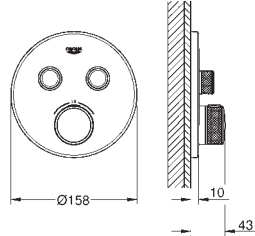

GROHE GROHTHERM SMARTCONTROL

Ref. No.	Colour	EAN	Retail Guide Price (£)
29 119 000	Chrome	4005176412257	568.04
29 119 DC0	supersteel	4005176455056	742.85
29 119 BE0	polished nickel	4005176493027	726.00
29 119 EN0	brushed nickel	4005176493034	774.00
29 119 GL0	cool sunrise	4005176493041	726.00
29 119 GN0	brushed cool sunrise	4005176493058	774.00
29 119 DA0	warm sunset	4005176493065	726.00
29 119 DL0	brushed warm sunset	4005176493072	774.00
29 119 A00	hard graphite	4005176493089	726.00
29 119 AL0	Brushed Hard Graphite	4005176455063	744.40

Grotherm SmartControl

Thermostat for concealed installation with 2 valves

set for final installation for

GROHE Rapido SmartBox 35 600

metal wall escutcheon with **GROHE FastFixation** (covered escutcheon and shaft sealing, covered fixing), retroactively 6° adjustable

GROHE StarLight chrome finish

GROHE SmartControl push for ON-OFF, turn for volume adjustment from EcoJoy to full flow

exchangeable symbols

GROHE TurboStat compact cartridge

with wax thermoelement

GROHE ProGrip with knurl structure

GROHE SafeStop safety button at 38°C

(calibration required)

GROHE SafeStop Plus optional temperature limiter at 43°C or 46°C included

built-in non return valve

and dirt strainers

multiple outlets can be run simultaneously

without roughing-in-set

flow performance:

outlet B = 24 l/min

outlet C = 26 l/min

outlet B+C = 29 l/min

35 600 000

4005176413469

132.18

GROHE Rapido SmartBox Universal rough-in box for concealed installation