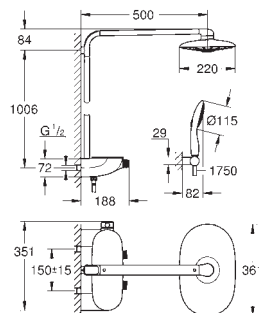

26 250 LS0	moon white	4005176317002	1,429.90

Rainshower System SmartControl Duo 360 Shower system with thermostat for wall mounting

Consisting of:

horizontal 500 mm shower arm
exposed SmartControl thermostat
allows change between:
head shower Rainshower Duo 360, spray plate white
GROHE PureRain/GROHE Rain O² spray* and TrioMassage
hand shower Power&Soul 115, spray plate white (27 671 LS0)
hand shower wall holder (27 055)
Silverflex shower hose 1750 mm (28 388 000)

min. recommended pressure 1.5 bar

GROHE DreamSpray perfect spray pattern

GROHE StarLight chrome finish

GROHE CoolTouch prevents scalding on hot surfaces

GROHE TurboStat compact cartridge

with wax thermosteement

GROHE EcoJoy technology for less water and perfect flow

GROHE SafeStop safety button at 38°C

(calibration required)

GROHE SafeStop Plus optional temperature limiter at 43°C included

GROHE SmartControl push for ON-OFF, turn for volume adjustment from

EcoJoy to full flow

GROHE EasyReach shower tray

SpeedClean anti-limescale system

Inner WaterGuide for a longer life

suitable for instantaneous heaters from 18 kW/h

Twistfree preventing the hose from twisting

* to be decided during initial installation; factory default setting: GROHE PureRain