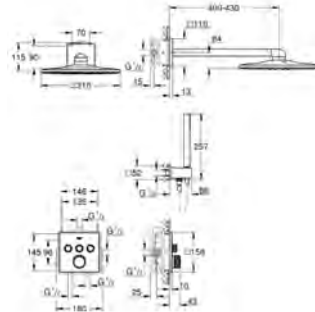

34 706 000	Chrome	4005176413797	1,418.43

Grotherm SmartControl
Perfect shower set with Rainshower SmartActive 310 Cube

Consisting of:
concealed thermostat with 3 valves
Grotherm SmartControl set for final installation (29 126 000)
GROHE Rapido SmartBox 35 600
Rainshower SmartActive 310 Cube head shower set (26 479) including head shower with 2 sprays, horizontal shower arm 400 mm and head shower rough-in (26 483 000)
hand shower Euphoria Cube Stick (27 698 000)
Euphoria Cube wall union with integrated shower holder (26 370 000)
Silverflex shower hose 1.500 mm (28 364)

19 952 000	Chrome	4005176174230	49.16
19 952 DC0	supersteel	4005176467776	61.61
19 952 AL0	Brushed Hard Graphite	4005176353376	133.32

Talentofill
Inlet-, pop-up and waste-system

set for final installation
escutcheon
supply part
waste plug
fixing set

in combination with Talentofill
28 990 000/28 991 000