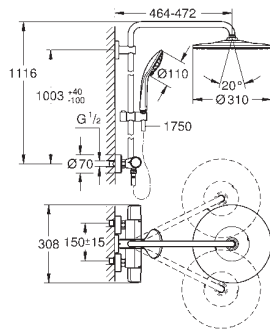

GROHE EUPHORIA SHOWER SYSTEM

Ref. No.	Colour	EAN	Retail Guide Price (£)

26 075 001	Chrome	4005176648014	714.75

Euphoria System 310
Shower system with thermostatic mixer for wall mounting
Consisting of:
horizontal swivable 450 mm projection shower arm
exposed thermostatic shower
with Aquadimmer function
allows change between:
head shower Rainshower Mono 310 (26 561)
spray pattern:
GROHE PureRain
with ball joint
rotation angle $\pm 15^\circ$
hand shower Euphoria 110 Massage (27 221 000)
adjustable height via gliding element
Silverflex shower hose 1750 mm (28 388 000)
GROHE TurboStat compact cartridge
with wax thermoelement
GROHE SafeStop safety button at 38°C
(calibration required)
GROHE SafeStop Plus optional temperature limiter at 43°C included
GROHE CoolTouch prevents scalding on hot surfaces
GROHE MetalGrip ergonomically shaped metal handles
GROHE DreamSpray perfect spray pattern
GROHE StarLight chrome finish
GROHE SprayDimmer (Stepless
flow rate reduction)
GROHE FastFixation (upper bracket adjustable)
Inner WaterGuide for a longer life
SpeedClean anti-limescale system
Twistfree preventing the hose from twisting
suitable for instantaneous heaters from 18 kW/h
minimum flow rate 7 l/min.
optional upgrade: **GROHE EasyReach** tray (26 362)
professional edition

SHOWERS

26 723 000	Chrome	4005176648021	762.13