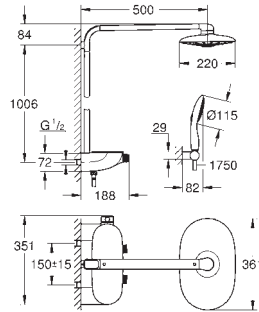

GROHE RAINSHOWER SYSTEM SMARTCONTROL

Ref. No.	Colour	EAN	Retail Guide Price (£)

26 250 000	Chrome	4005176316999	1,452.80

Rainshower System SmartControl Duo 360 Shower system with thermostat for wall mounting

Consisting of:

horizontal 500 mm shower arm
exposed SmartControl thermostat
allows change between:
head shower Rainshower Duo 360, spray plate chrome
GROHE PureRain/GROHE Rain O² spray* and TrioMassage
hand shower Power&Soul 115, spray plate white (27 671 LS0)
hand shower wall holder (27 055)
Silverflex shower hose 1750 mm (28 388 000)

min. recommended pressure 1.5 bar

GROHE DreamSpray perfect spray pattern

GROHE StarLight chrome finish

GROHE CoolTouch prevents scalding on hot surfaces

GROHE TurboStat compact cartridge

with wax thermosteement

GROHE EcoJoy technology for less water and perfect flow

GROHE SafeStop safety button at 38°C

(calibration required)

GROHE SafeStop Plus optional temperature limiter at 43°C included

GROHE SmartControl push for ON-OFF, turn for volume adjustment from

EcoJoy to full flow

GROHE EasyReach shower tray

SpeedClean anti-limescale system

Inner WaterGuide for a longer life

suitable for instantaneous heaters from 18 kW/h

Twistfree preventing the hose from twisting

* to be decided during initial installation; factory default setting: GROHE PureRain