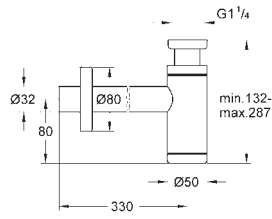

GROHE WASTE SETS AND TRAPS

Ref. No.	Colour	EAN	Retail Guide Price (£)
28 912 DC0	supersteel	4005176467905	217.15
28 912 EN0	brushed nickel	4005176467837	269.09
28 912 GN0	brushed cool sunrise	4005176467875	269.09
28 912 DL0	brushed warm sunset	4005176467899	245.43
28 912 AL0	Brushed Hard Graphite	4005176467844	245.43

Bottle trap, 1 1/4"
for basins
brass
(screw-top for cleaning)
large sliding escutcheon
GROHE StarLight finish