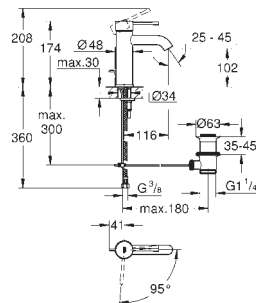

23 591 001	Chrome	4005176339196	134.25

Essence
Basin mixer 1/2"
S-Size
monobloc installation
metal lever
GROHE SilkMove ES 28 mm ceramic cartridge
with energy saving function via cold start
with temperature limiter
GROHE StarLight chrome finish
GROHE EcoJoy mousseur 5.7 l/min
GROHE AquaGuide adjustable mousseur
GROHE FastFixation Plus installation system
pop-up waste set 1 1/4"
flexible connection hoses