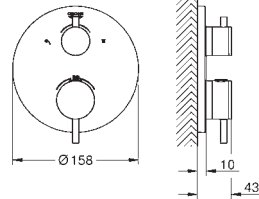

GROHE ATRIO

Ref. No.	Colour	EAN	Retail Guide Price (£)
24 135 003	Chrome	4005176480966	642.86
24 135 DC3	supersteel	4005176480980	898.59
24 135 GL3	cool sunrise	4005176564437	878.00
24 135 DA3	warm sunset	4005176564413	888.00
24 135 AL3	Brushed Hard Graphite	4005176481000	1,026.96

Atrio

Thermostatic shower mixer for 2 outlets with integrated shut off/diverter valve

set for final installation for
GROHE Rapido SmartBox 35 600

GROHE TurboStat compact cartridge
with wax thermoelement

GROHE StarLight chrome finish

wall escutcheon with **GROHE FastFixation**

(covered escutcheon- and shaft sealing, covered fixing)

metal escutcheon, retroactively 6° adjustable

printed head and hand shower symbol

GROHE SafeStop safety button at 38°C

(calibration required)

GROHE SafeStop Plus optional temperature limiter at 43°C or 46°C included

GROHE AquaDimmer, integrated shut off/diverter valve

metal handles

flow performance:

outlet B = 27 l/min

outlet C = 30 l/min

without roughing-in-set

35 600 000		4005176413469	132.18
GROHE Rapido SmartBox Universal rough-in box for concealed installation			

24 138 003	Chrome	4005176481017	642.86
24 138 DC3	supersteel	4005176481024	898.59
24 138 GL3	cool sunrise	4005176564505	878.00
24 138 DA3	warm sunset	4005176564482	888.00
24 138 AL3	Brushed Hard Graphite	4005176481031	1,026.96

Atrio

Thermostatic bath tub mixer for 2 outlets with integrated shut off/diverter valve

set for final installation for
GROHE Rapido SmartBox 35 600

GROHE TurboStat compact cartridge
with wax thermoelement

GROHE StarLight chrome finish

wall escutcheon with **GROHE FastFixation**

(covered escutcheon- and shaft sealing, covered fixing)

metal escutcheon, retroactively 6° adjustable

printed hand shower and bath filler symbol

GROHE SafeStop safety button at 38°C

(calibration required)

GROHE SafeStop Plus optional temperature limiter at 43°C or 46°C included

GROHE AquaDimmer, integrated shut off/diverter valve

metal handles

flow performance:

outlet B = 27 l/min

outlet C = 30 l/min

without roughing-in-set

35 600 000		4005176413469	132.18
GROHE Rapido SmartBox Universal rough-in box for concealed installation