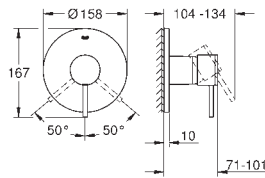

24 065 003	Chrome	4005176465741	318.25
24 065 DC3	supersteel	4005176465758	443.66
24 065 GL3	cool sunrise	4005176564574	433.50
24 065 DA3	warm sunset	4005176564550	438.60
24 065 AL3	Brushed Hard Graphite	4005176465765	507.03

Atrio
Single-lever shower mixer trim
set for final installation for
GROHE Rapido SmartBox 35 600
GROHE SilkMove 46 mm ceramic cartridge
GROHE StarLight chrome finish
wall escutcheon with **GROHE FastFixation**
(covered escutcheon- and shaft sealing, covered fixing)
metal escutcheon, retroactively 6° adjustable
metal lever
flow performance:
outlet B or C = 30 l/min
without roughing-in-set

35 600 000		4005176413469	132.18
GROHE Rapido SmartBox Universal rough-in box for concealed installation