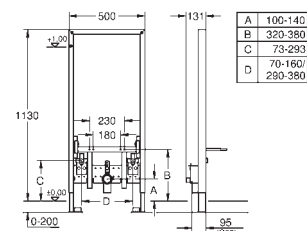

Rapid SL
Element for bidet, 1.13 m installation height
vertical support for ceramics with small bearing area (< 205 mm)

for on-the-wall installations or studded walls
height adjustable fitting connections

Includes:
bidet fixing bolts
HT-outlet bend Ø 50 mm, seal Ø 32 mm
2 noise protected fitting connections 1/2"
fixing material for bidet
for on-the-wall installation please order wall brackets 38 558 00M (sold separately)