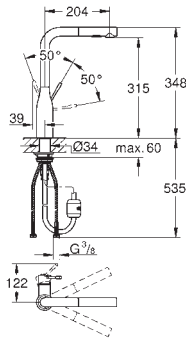

30 270 000	Chrome	4005176314926	337.32
30 270 DC0	supersteel	4005176314933	393.75
30 270 BE0	polished nickel	4005176427480	450.16
30 270 EN0	brushed nickel	4005176427497	450.13
30 270 GL0	cool sunrise	4005176427428	450.16
30 270 GN0	brushed cool sunrise	4005176427435	450.13
30 270 DA0	warm sunset	4005176427442	450.16
30 270 DL0	brushed warm sunset	4005176427459	450.13
30 270 A00	hard graphite	4005176427473	450.13
30 270 AL0	Brushed Hard Graphite	4005176427466	450.13

Essence
Single-lever sink mixer 1/2"
high spout
monobloc installation
GROHE StarLight chrome finish
28 mm ceramic cartridge
with **GROHE SilkMove**
flow strainer
pull-out dual spray control - switches between regular flow and spray
diverter: laminar spray/SpeedClean shower jet
automatic return to laminar spray
metal spray
swivel tubular spout
swivel area 360°
integrated non-return valve
integrated temperature limiter
protected against backflow
flexible connection hoses
rapid installation system