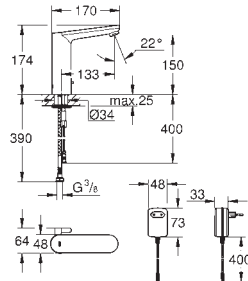

Eurosmart Cosmopolitan E
Infra-red electronic basin mixer 1/2" L-Size with mixing device and adjustable temperature limiter
with infrared sensor for bi-directional communication for monitoring, configuration and servicing
without power supply 36 338 000 (required)
GROHE StarLight finish
GROHE EcoJoy mousseur 5.7 l/min
flexible connection hoses
non-return valve
dirt strainers
with integrated solenoid valve
rapid installation system
7 pre-set programs
auto flush
thermal disinfection
cleaning mode
additional functions and precise settings
by remote control 36 407
CE approved
noise classification 1 in accordance with DIN4109
type of protection faucet IP 59K

36 439 000	Chrome	4005176389740	268.56