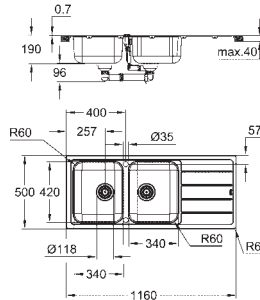

GROHE STAINLESS STEEL SINKS

Ref. No.	Colour	EAN	Retail Guide Price (£)

31 588 SD1	stainless steel	4005176626043	326.76

K500

Stainless Steel Sink with Drainer

model: K500 80-S 116/50 2.0 rev
mounting type: top mount or flush mount
material: stainless steel AISI 304 (V2A)
material thickness: 0.7 mm

GROHE StarLight finish
finish: satin finish

GROHE Whisper

min. cabinet size: 800 mm
dimensions: 1160 x 500 mm
1 bowl: 340 x 420 x 190 mm
2 bowl: 340 x 420 x 190 mm
outer radius: R6 (topmount), inner bowl radius: R90

GROHE FastFixation

installation system
sink mountable left or right
cut-out (top mount): 1140 x 480 mm
drilling holes: 2 x 35 mm
waste: Ø 3.5"/90 mm waste strainer with automatic waste fitting
accessories included: automatic waste fitting with rotary handle, waste kit, basket strainer waste, mounting set
optional push to open excenter (40 986 SD0)
amount of fasteners included (top mount): 18