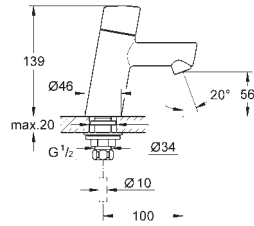

GROHE CONCETTO

Ref. No.   Colour   EAN   Retail Guide Price (£)

32 207 001   Chrome   4005176888878   99.99

Concetto
Pillar tap
XS-Size
monobloc installation
metal lever
ceramic headparts 1/2", 90°
GROHE StarLight chrome finish
GROHE EcoJoy SpeedClean mousseur 5.7 l/min
union nut 1/2" x 10.5 mm
noise classification 1 in accordance with DIN4109