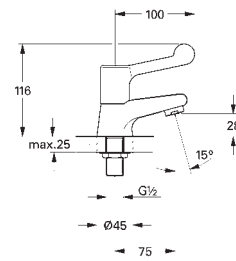

20 025 000	Chrome	4005176099403	124.88

Hospita
Pillar tap
1/2"
red/blue markers
GROHE StarLight chrome finish