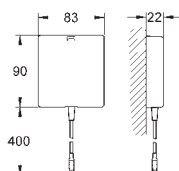

Switch mode power supply
for one eye infra-red wash basin mixer
switch mode power supply with operating voltage 100-230 V AC, 50 - 60 Hz
for concealed socket with cover and strain relief
suitable for the following products: 36 444 000, 36 440 000, 36 411 000, 36 413 000, 36 409 000, 36 325 001, 36 269 000, 36 015 001, 36 016 001, 36 421 000

COMMERCIAL FITTINGS