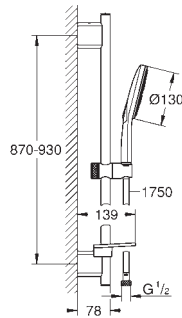

GROHE RAINSHOWER SMARTACTIVE

Ref. No.   Colour   EAN   Retail Guide Price (£)

26 579 LS0   moon white   4005176486203   164.57

**Rainshower SmartActive 130
Shower rail set 3 sprays**

Consisting of:
hand shower Rainshower SmartActive 130 (26 574)
shower rail 900 mm
with wall holders made of metal
Silverflex shower hose 1750 mm (28 388 000)

GROHE EasyReach tray
GROHE EcoJoy 9.5 l/min flow limiter
GROHE DreamSpray perfect spray pattern
GROHE StarLight finish
GROHE FastFixation Plus adjustable distance between brackets, to adapt to existing holes
GROHE TileFix adjustable depth on upper and lower bracket
SpeedClean anti-limescale system
Inner WaterGuide for a longer life
Twistfree preventing the hose from twisting
suitable for instantaneous heater

26 578 LS0   moon white   4005176486197   163.53
ditto, with non-restricted flow