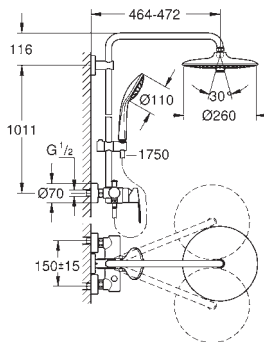

27 473 001      Chrome      4005176417900      532.34

**Euphoria System 260**  
**Shower system with single lever for wall mounting**  
 Consisting of:  
 horizontal swivable 450 mm projection shower arm  
 exposed single-lever shower mixer  
 with diverter  
 allows change between:  
 head shower Euphoria 260 (26 457)  
 3 spray patterns:  
 Rain, SmartRain, Jet  
 with ball joint  
 rotation angle  $\pm 15^\circ$   
 hand shower Euphoria 110 Massage  
 (27 239 000)  
 3 spray patterns:  
 Rain, SmartRain, Massage  
 adjustable height via gliding element  
 Silverflex shower hose 1750 mm (28 388 000)  
**GROHE EcoJoy** 9.5 l/min flow limiter  
**GROHE SilkMove** 46 mm ceramic cartridge  
**GROHE DreamSpray** perfect spray pattern  
**GROHE StarLight** chrome finish  
**GROHE SprayDimmer** (Stepless  
 flow rate reduction)  
**SpeedClean** anti-limescale system  
**Inner WaterGuide** for a longer life  
**Twistfree** preventing the hose from twisting  
 suitable for instantaneous heaters from 18 kW/h  
 minimum flow rate 7 l/min.