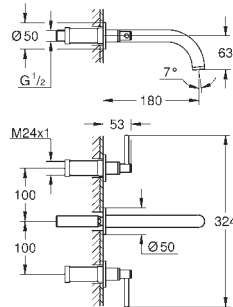

20 169 003	Chrome	4005176455001	413.11
20 169 DC3	supersteel	4005176455018	657.20
20 169 GL3	cool sunrise	4005176492907	641.58
20 169 DA3	warm sunset	4005176492921	641.58
20 169 AL3	Brushed Hard Graphite	4005176455025	751.09

Atrio
Three-hole basin mixer 1/2"
S-Size
wall mounted
set for final installation for 29 025 002
without concealed body
valves hot/cold
with headparts 1/2" - 90°
GROHE StarLight chrome finish
GROHE EcoJoy 5.7 l/min laminar mousseur
centre distance 200 mm
projection 180 mm
with lever handles
Two different sets of caps included. One set with „H“ and „C“ marking, one set without marking.