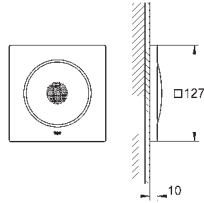

GROHE F-DIGITAL DELUXE

Ref. No.	Colour	EAN	Retail Guide Price (£)

36 360 000	Chrome	4005176918438	1,109.37

Rainshower F-Series

Sound set

127 x 127 mm per module
full range stereo speaker

Consisting of:

2 speakers with plug connections
waterproof & corrosion protected

GROHE StarLight chrome finish

requires rough-in set (29 073 000), F-digital Deluxe base unit box (26 374 000 or 36 397 000), Bluetooth unit (36 371 000) and various cable connections – all to be ordered separately due to installation situation

For detailed planning and product information please contact your local GROHE Customer Service.

29 073 000		4005176918445	250.72