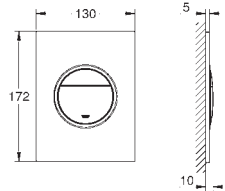

Nova Cosmopolitan S
Flush plate
for dual flush or start & stop actuation
for pneumatic drop valve AV1
compatible with Rapid SL/GD2 1.13 m
for vertical installation
130 x 172 mm
made of ABS
GROHE StarLight chrome finish
GROHE EcoJoy technology for less water and perfect flow
flush plate with magnetic holder and fixing brackets included
compatible with Rapid SLX
for use with Rapid SL and Uniset with GD 2 cistern please order shaft 40 911 000
(sold separately)