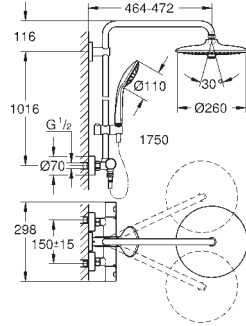

GROHE EUPHORIA SHOWER SYSTEM

Ref. No.	Colour	EAN	Retail Guide Price (£)

27 296 002	Chrome	4005176417818	591.88

Euphoria System 260
Shower system with thermostat for wall mounting
Consisting of:
horizontal swivable 450 mm projection shower arm
exposed thermostatic shower
with Aquadimmer function
allows change between:
head shower Euphoria 260 (26 455)
3 spray patterns:
Rain, SmartRain, Jet
with ball joint
rotation angle $\pm 15^\circ$
hand shower Euphoria 110 Massage
(27 221 000)
3 spray patterns:
Rain, SmartRain, Massage
adjustable height via gliding element
Silverflex shower hose 1750 mm (28 388 000)
GROHE TurboStat compact cartridge
with wax thermoelement
GROHE SafeStop safety button at 38°C
(calibration required)
GROHE SafeStop Plus optional temperature limiter at 43°C included
GROHE DreamSpray perfect spray pattern
GROHE StarLight chrome finish
GROHE SprayDimmer (Stepless
flow rate reduction)
SpeedClean anti-limescale system
Inner WaterGuide for a longer life
Twistfree preventing the hose from twisting
suitable for instantaneous heaters from 18 kW/h
minimum flow rate 7 l/min.
optional upgrade: **GROHE EasyReach** tray (26 362)

SHOWERS

27 615 001	Chrome	4005176417825	591.88