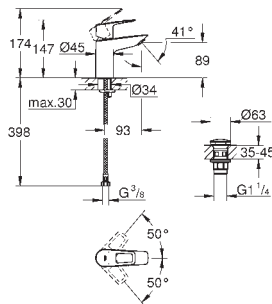

23 335 001	Chrome	4005176529566	83.78
------------	--------	---------------	-------

**BauLoop**  
**Basin mixer 1/2"**  
**S-Size**  
 monobloc installation  
 metal lever  
 GROHE Longlife 28 mm ceramic cartridge  
 with temperature limiter  
**GROHE StarLight** chrome finish  
 GROHE Zero separated inner water ways - lead and nickel free  
**GROHE EcoJoy** mousseur 5.7 l/min  
 rapid installation system  
 plastic pop-up waste set 1 1/4"  
 flexible connection hoses  
 professional edition