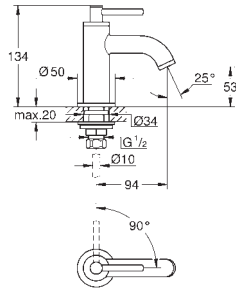

GROHE ATRIO

Ref. No.	Colour	EAN	Retail Guide Price (£)

20 021 003	Chrome	4005176455193	243.78
20 021 DC3	supersteel	4005176455209	386.62
20 021 GL3	cool sunrise	4005176493393	377.40
20 021 DA3	warm sunset	4005176493416	377.40
20 021 AL3	Brushed Hard Graphite	4005176455216	441.82

Atrio
Pillar tap 1/2" XS-Size
headpart 1/2" - 90°
GROHE StarLight chrome finish
GROHE EcoJoy 5.7 l/min laminar mousseur
rapid installation system
mousseur
fixed spout
flexible connection hoses
with lever handle