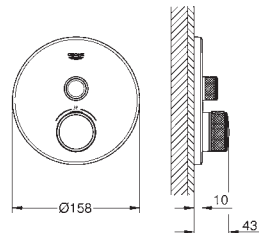

Grohtherm SmartControl Thermostat for concealed installation with one valve
set for final installation for GROHE Rapido SmartBox 35 600 metal wall escutcheon with **GROHE FastFixation** (covered escutcheon and shaft sealing, covered fixing), retroactively 6° adjustable
GROHE StarLight chrome finish
GROHE SmartControl push for ON-OFF, turn for volume adjustment from EcoJoy to full flow
exchangeable symbols
GROHE TurboStat compact cartridge with wax thermoelement
GROHE ProGrip with knurl structure
GROHE SafeStop safety button at 38°C (calibration required)
GROHE SafeStop Plus optional temperature limiter at 43°C or 46°C included
built-in non return valve
and dirt strainers
without roughing-in-set
flow performance:
outlet A (to external shut-off) = 34 l/min
outlet B/C = 29 l/min

35 600 000		4005176413469	132.18
GROHE Rapido SmartBox Universal rough-in box for concealed installation