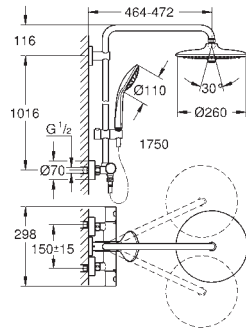

Euphoria System 260
Shower system with thermostat for wall mounting
Consisting of:
horizontal swivable 450 mm projection shower arm
exposed thermostatic shower
with Aquadimmer function
allows change between:
head shower Euphoria 260 (26 457)
3 spray patterns:
Rain, SmartRain, Jet
with ball joint
rotation angle $\pm 15^\circ$
hand shower Euphoria 110 Massage
(27 239 000)
3 spray patterns:
Rain, SmartRain, Massage
adjustable height via gliding element
Silverflex shower hose 1750 mm (28 388 000)
GROHE EcoJoy 9.5 l/min flow limiter
GROHE TurboStat compact cartridge
with wax thermoelement
GROHE SafeStop safety button at 38°C
(calibration required)
GROHE SafeStop Plus optional temperature limiter at 43°C included
GROHE DreamSpray perfect spray pattern
GROHE StarLight chrome finish
GROHE SprayDimmer (Stepless
flow rate reduction)
SpeedClean anti-limescale system
Inner WaterGuide for a longer life
Twistfree preventing the hose from twisting
suitable for instantaneous heaters from 18 kW/h
minimum flow rate 7 l/min.
optional upgrade: **GROHE EasyReach** tray (26 362)