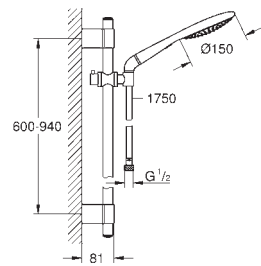

Rainshower Solo 150
Shower rail set 2 sprays
hand shower Solo 150 (27 272 000)
shower rail 900 mm (28 819 001)
with wall holders made of metal
Silverflex shower hose 1750 mm (28 388 000)
Elbow adapter for the combination of handshowers with shower sets
GROHE DreamSpray perfect spray pattern
GROHE StarLight chrome finish
GROHE FastFixation Plus adjustable distance between brackets, to adapt to existing holes
SpeedClean anti-limescale system
Inner WaterGuide for a longer life
Twistfree preventing the hose from twisting