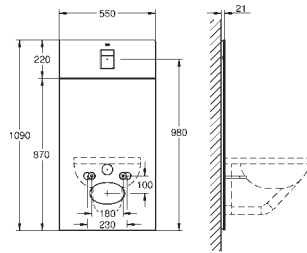

39 374 LS0	moon white	4005176344787	719.12
------------	------------	---------------	--------

**Glass Cover Skate Cosmopolitan**  
for Rapid SL 1.13 m  
**with flushing cistern GD 2**  
for connecting shower toilet Sensia Arena or common wall-hung WCs  
for tiled/plastered walls  
two-piece glass cover made of tempered safety glass (8 mm)  
upper part removable for maintenance  
flush plate Skate Cosmopolitan, chrome, flush plate is kept flush with glass cover  
HPL mounting plate with hole pattern for all connections  
mounting plate with concealed water connection for shower toilet Sensia Arena  
mounting plate with with quality edges in silver finish  
Set for noise protection  
including accessory for mounting glass plate and WC ceramic