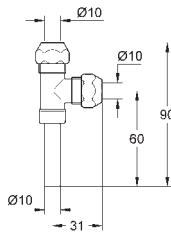

41 007 000	Chrome	4005176281815	14.59

Eggemann
Original WAS T-piece 3/8"
for service valve
with compression nut
GROHE StarLight chrome finish