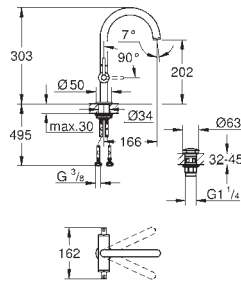

21 022 003	Chrome	4005176454943	389.39
21 022 DC3	supersteel	4005176454950	618.55
21 022 GL3	cool sunrise	4005176492778	603.84
21 022 DA3	warm sunset	4005176492792	603.84
21 022 AL3	Brushed Hard Graphite	4005176454967	706.93

Atrio
Basin mixer, 1/2"
L-Size
ceramic headparts 1/2", 90°
GROHE EcoJoy 5.7 l/min laminar mousseur
rapid installation system
swivel tubular spout with mousseur and stop limiter
Push-open waste set 1 1/4"
flexible connection hoses
with lever handles
Two different sets of caps included. One set with „H" and „C" marking, one set without marking.