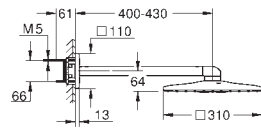

GROHE HEAD SHOWERS

Ref. No.	Colour	EAN	Retail Guide Price (£)

26 479 000	Chrome	4005176425196	566.70
26 479 DC0	supersteel	4005176526251	716.22
26 479 GN0	brushed cool sunrise	4005176557323	870.44
26 479 DL0	brushed warm sunset	4005176557293	870.44
26 479 A00	hard graphite	4005176557255	818.69
26 479 AL0	Brushed Hard Graphite	4005176557262	870.44

Rainshower SmartActive 310 Cube Head shower set 430 mm, 2 sprays

Consisting of:
head shower Rainshower SmartActive 310 Cube
2 spray patterns:

GROHE PureRain, ActiveRain
horizontal 430 mm shower arm
GROHE DreamSpray perfect spray pattern
GROHE StarLight chrome finish
SpeedClean anti-limescale system
Inner WaterGuide for a longer life

requires rough-in set 26 483 000 or 26 484 000 - to be ordered separately

26 479 LS0	moon white	4005176425936	734.99

Rainshower SmartActive 310 Cube Head shower set 430 mm, 2 sprays

Consisting of:
head shower Rainshower SmartActive 310 Cube, spray plate moon white
2 spray patterns:

GROHE PureRain, ActiveRain
horizontal 430 mm shower arm
GROHE DreamSpray perfect spray pattern
GROHE StarLight finish
SpeedClean anti-limescale system
Inner WaterGuide for a longer life

requires rough-in set 26 483 000 or 26 484 000 - to be ordered separately