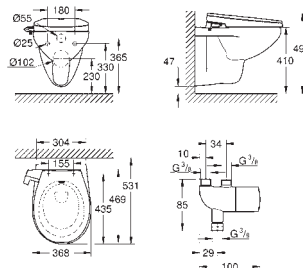

39 652 SH0	alpine white	4005176575334	470.00

Bau Ceramic Manual bidet seat 3-in-1 set, wall hung
Consisting of:
Bau manual bidet seat soft close (39 648 SH0)
WC seat with lid
2 dedicated spray arms (1 for anal area, 1 for lady spray)
pre- and post-rinsing of spray nozzle with fresh water
manually operated side handle requires no electricity
adjustable spray intensity
Duroplast WC seat and lid with soft close function
flexible water connection 3/8"

Bau Ceramic wall hung WC (39 427 000)
for concealed cistern
wash down
rimless
horizontal outlet
flush volume 6/3 l
sanitary ware

Grohtherm Micro 34 487 000
small under-basin thermostat
thermostatic scalding protection
temperature adjustment 15-43° C (± 2° C)