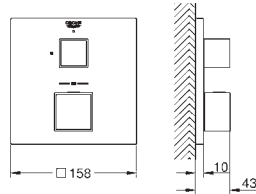

Grotherm Cube
Thermostatic mixer for 1 outlet with shut off valve
set for final installation for
GROHE Rapido SmartBox 35 600
GROHE TurboStat compact cartridge
with wax thermoelement
wall escutcheon with **GROHE FastFixation**
(covered escutcheon- and shaft sealing, covered fixing)
metal escutcheon, retroactively 6° adjustable
GROHE SafeStop safety button at 38°C
(calibration required)
GROHE SafeStop Plus optional temperature limiter at 43°C or 46°C included
built-in non return valve
and dirt strainers
ceramic stop valve, 120°
flow performance:
outlet B = 27 l/min
outlet C = 30 l/min
without roughing-in-set

35 600 000		4005176413469	132.18

GROHE Rapido SmartBox Universal rough-in box for concealed installation

24 154 000	Chrome	4005176481185	547.24
24 154 DC0	supersteel	4005176574238	682.00
24 154 AL0	Brushed Hard Graphite	4005176585920	779.00