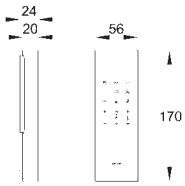

GROHE SPARE PARTS FOR SHOWER TOILET

Ref. No.	Colour	EAN	Retail Guide Price (£)

14 926 002		4005176572128	255.00
GROHE Sensia Arena Remote control for 39 354 SH0 and 39 354 SH1 for Sensia Arena shower toilet system, wall hung including wall holder