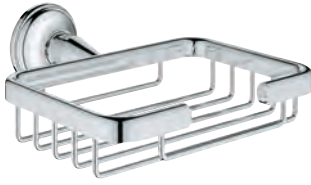

GROHE ESSENTIALS AUTHENTIC

Ref. No.	Colour	EAN	Retail Guide Price (£)
40 659 001	Chrome	4005176324376	33.90
40 659 EN1	brushed nickel	4005176324284	54.06

**Essentials Authentic
Corner Basket, small**
material: metal
concealed fastening
GROHE StarLight chrome finish