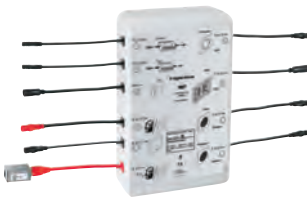

GROHE F-digital Deluxe

Base unit box 4.0 Bluetooth F-Series 40" (BCU V4.0)

to control LightCurtain of Rainshower F-Series 40" AquaSymphony ceiling shower

additional light, sound and steam modules can be connected and controlled Consisting of:

- 2 plug connections, each for one pair of sound modules (36 360 000)
- 1 plug connection for one pair of light modules (36 359 000)
- 1 plug connection LightCurtain for Rainshower F-Series 40" AquaSymphony (26 373 000)
- 2 plug connections for steam module (36 362 000 or 36 368 000), including 1 connection for steam generator and 1 connection for temperature sensor
- 2 plug connections for power supply (per power supply max. 4 devices light/sound)
- 2 plug connections for Bluetooth unit (supply voltage and data line)

CE approved

must be accessible for service

optional the base unit box can be placed into extra equipment 36 367 000 component to be ordered separately