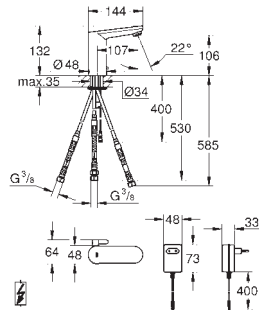

Eurosmart Cosmopolitan E
Infra-red electronic basin mixer with mixing device and adjustable temperature limiter
with infrared sensor for bi-directional communication for monitoring, configuration and servicing
without power supply 36 338 000 (required)
for use with displacement water heater
fixed build in static flow limiter 5 l/min on the hose connection
non-return valve
dirt strainers
flexible connection hoses
with integrated solenoid valve
rapid installation system
7 pre-set programs
auto flush
thermal disinfection
cleaning mode
additional functions and precise settings by remote control 36 407
CE approved
type of protection faucet IP 59K
min. recommended pressure 1.0 bar

36 386 001	Chrome	4005176311673	662.49