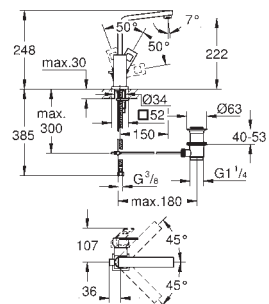

23 135 00E	Chrome	4005176906732	231.18

Eurocube
Single-lever basin mixer 1/2"
L-Size
monobloc installation, metal lever
28 mm ceramic cartridge
with **GROHE SilkMove**
temperature limiter
GROHE StarLight chrome finish
GROHE EcoJoy SpeedClean mousseur 5.7 l/min
GROHE FastFixation Plus installation system
swivel tubular spout with stop limiter
pop-up waste set 1 1/4"
flexible connection hoses

23 135 000	Chrome	4005176901027	247.07

ditto, with non-restricted flow