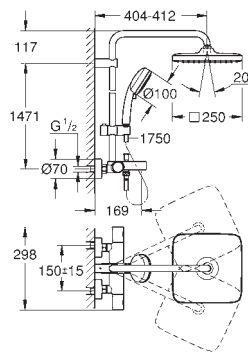

26 691 000 Chrome 4005176580789 672.74
Tempesta Cosmopolitan System 250 Cube
Shower system with bath thermostat for wall mounting
Consisting of:
horizontal swivable 390 mm projection shower arm
exposed thermostatic shower
with Aquadimmer function
allows change between:
head shower Tempesta 250 Cube (26 685)
spray pattern:
Rain
head shower with white rear cover
with ball joint
rotation angle $\pm 10^\circ$
GROHE EcoJoy 9.5 l/min flow limiter
bath inlet
separate diverter for hand shower
hand shower Tempesta Cosmopolitan 100 (27 571 001)
2 spray patterns:
Rain, Jet
GROHE EcoJoy 5.7 l/min. flow limiter
adjustable height via gliding element
Rotaflex shower hose 1750 mm 1/2" x 1/2" (28 410)
GROHE EcoJoy technology for less water and perfect flow
GROHE TurboStat compact cartridge
with wax thermoelement
GROHE SafeStop safety button at 38°C
(calibration required)
GROHE SafeStop Plus optional temperature limiter at 43°C included
GROHE DreamSpray perfect spray pattern
GROHE StarLight chrome finish
SpeedClean anti-limescale system
Inner WaterGuide for a longer life
Twistfree preventing the hose from twisting
suitable for instantaneous heaters from 18 kW/h
minimum flow rate 7 l/min.
professional edition