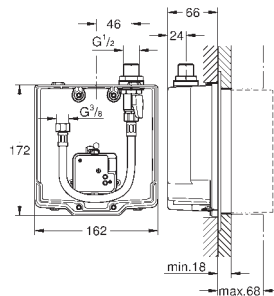

36 337 001		4005176595417	118.45

Euroeco Cosmopolitan E
Concealed mounting box
wall installation
for installation with pre-mixed or cold water
suitable for IR-sets for final installation
stop valve
connection housing for power supply
suitable for
36 410 000, 36 334 SD0, 36 335 SD0, 36 273 000
allows for waterproofing of wall construction surrounding the concealed body with sealing sleeve