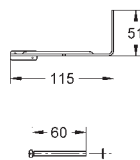

43 617 000		4005176841163	72.41

Motor support device
for Rapid SL 38 675
for the disabled
as of mid 2008
or installation of infra-red electronic