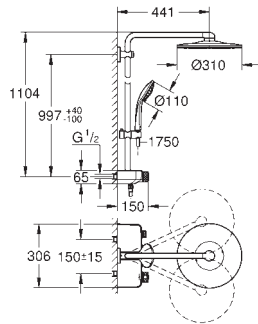

26 507 000	Chrome	4005176457586	1,132.25
26 507 LSO	moon white	4005176457609	1,303.97
26 507 DC0	supersteel	4005176526374	1,523.52
26 507 AL0	Brushed Hard Graphite	4005176557422	1,827.81

Euphoria SmartControl System 310 Duo
Shower system with thermostat for wall mounting
Consisting of:
horizontal 450 mm shower arm
upper bracket adjustable for minimal adaption to existing drilling holes
exposed SmartControl thermostat
allows change between:
head shower Rainshower SmartActive 310
GROHE PureRain and Centered Jet spray
hand shower Euphoria 110 Massage, spray plate white (27 221 001)
3 spray patterns:
Rain, SmartRain, Massage
adjustable height via gliding element
Silverflex shower hose 1750 mm (28 388 000)
GROHE DreamSpray perfect spray pattern
GROHE StarLight chrome finish
GROHE CoolTouch prevents scalding on hot surfaces
GROHE TurboStat compact cartridge
with wax thermoelement
GROHE ProGrip with knurl structure
GROHE EcoJoy technology for less water and perfect flow
- GROHE SafeStop at 38°C
GROHE SafeStop Plus optional temperature limiter at 43°C included
GROHE SmartControl push for ON-OFF, turn for volume adjustment from EcoJoy to full flow
integrated **GROHE EasyReach** shower tray
SpeedClean anti-limescale system
Inner WaterGuide for a longer life
Twistfree preventing the hose from twisting
suitable for instantaneous heaters from 18 kW/h
minimum flow rate 7 l/min.