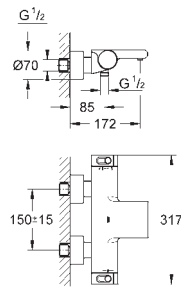

Grotherm 2000
Thermostatic bath/shower mixer 1/2"
wall mounted
100% GROHE CoolTouch consisting of safety housing + S-unions with CoolTouch escutcheons
GROHE StarLight chrome finish
GROHE Aqua Paddle ergonomically shaped handles
GROHE SafeStop safety button at 38°C (calibration required)
GROHE SafeStop Plus optional temperature limiter at 43°C included
GROHE TurboStat compact cartridge with wax thermoelement
integrated mixed water shut off
GROHE AquaDimmer Eco with multiple function:
- integrated (economy button with economy stop for shower)
- flow control
- diverter: bath/shower shower bottom outlet 1/2"
GROHE XL Waterfall
flow straightener
built-in non return valves
dirt strainers
protected against backflow
covered S-unions, CoolTouch escutcheons with wall sealing
optional upgrade: GROHE EasyReach shower tray (18 608 001)
GROHE EcoJoy technology for less water and perfect flow