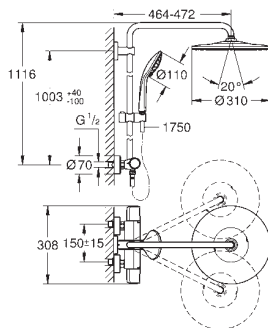

Euphoria System 310
Shower system with thermosttic mixer for wall mounting
Consisting of:
horizontal swivable 450 mm projection shower arm
exposed thermostatic shower
with Aquadimmer function
allows change between:
head shower Rainshower Mono 310 (26 561)
spray pattern:
GROHE PureRain
with ball joint
rotation angle $\pm 15^\circ$
hand shower Euphoria 110 Massage
(27 221 000)
adjustable height via gliding element
Silverflex shower hose 1750 mm (28 388 000)
GROHE TurboStat compact cartridge
with wax thermoelement
GROHE SafeStop safety button at 38°C
(calibration required)
GROHE SafeStop Plus optional temperature limiter at 43°C included
GROHE CoolTouch prevents scalding on hot surfaces
GROHE MetalGrip ergonomically shaped metal handles
GROHE DreamSpray perfect spray pattern
GROHE StarLight chrome finish
GROHE SprayDimmer (Stepless
flow rate reduction)
GROHE FastFixation (upper bracket adjustable)
Inner WaterGuide for a longer life
SpeedClean anti-limescale system
Twistfree preventing the hose from twisting
suitable for instantaneous heaters from 18 kW/h
minimum flow rate 7 l/min.
optional upgrade: **GROHE EasyReach** tray (26 362)
professional edition