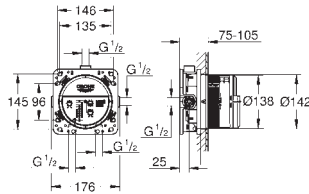

GROHE GROHE RAPIDO SMARTBOX

Ref. No.	Colour	EAN	Retail Guide Price (£)

35 600 000		4005176413469	132.18

**GROHE Rapido SmartBox
Universal rough-in box, 1/2"**
3 outlets 1/2"
2 inlets below, 1/2"
installation depth 75-105 mm
connection unit in DR brass
pre-mounted flushing plug
stable build-in box and protective cover
fixing options for solid walls and dry cladding
gasket
without set for final installation

14 055 000		4005176413520	161.51

Backflow protection combination (DIN-EN1717)
retrofit set for protection against backflow in combination with integrated inlet-, pop-up and waste systems
replaces separate pipe interrupter for residential use
fits trim sets for 2 outlets made for combination with GROHE Rapido SmartBox: Grotherm SmartControl, SmartControl Mixer, Grotherm 2-handle thermostats, single-lever mixers