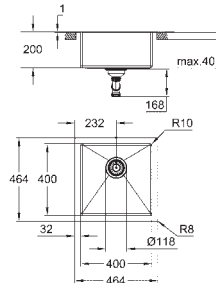

K700
Stainless steel sink
model: K700 45-S 46.4/46.4 1.0
mounting type: undermount, top mount or flush mount
material: stainless steel AISI 304 (V2A)
material thickness: 1 mm
GROHE StarLight finish
finish: satin finish
GROHE Whisper
min. cabinet size: 450 mm
dimensions: 464 x 464 mm
1 bowl: 400 x 400 x 200 mm
outer radius: R11 (undermount)/R3 (topmount), inner bowl radius: R10
GROHE FastFixation installation system
cut-out (undermount): 402 x 402 mm (R11)
cut-out (top mount): 449 x 449 mm
drainer: Ø 3.5"/90 mm basket strainer waste
accessories included: waste kit, basket strainer waste, mounting set
optional push to open excenter (40 986 SD0)
amount of fasteners included (top mount): 8
amount of fasteners included (undermount): 8

31 580 SD1	stainless steel	4005176607134	254.00