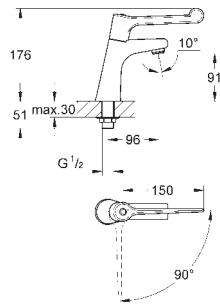

GROHE HOSPITA

Ref. No.	Colour	EAN	Retail Guide Price (£)

30 978 000	Chrome	4005176098918	213.22

Hospita
Sink pillar tap, 1/2"
red/blue markers
GROHE StarLight chrome finish