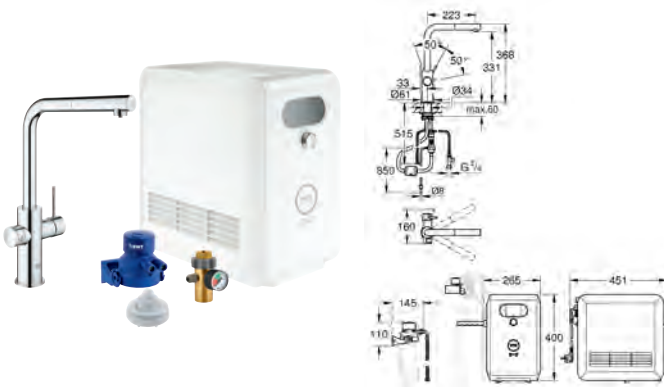

GROHE StarLight chrome finish

28 mm ceramic cartridge

with **GROHE SilkMove**

pull out mousseur spout

swivel tubular spout

swivel area 360°

separate inner water ways for filtered

and non-filtered water

flexible connection hoses

GROHE Blue Professional cooler

delivers 12 liters of chilled sparkling water per hour

colour display with push and turn control

270 Watt cooling unit, 230 V, 50 Hz

sound level in standby 46 dB(A)

type of protection IP 21

CE approved

requires ventilation holes in the bottom of the kitchen cabinet

software set-up and monitoring of filter and CO₂ capacity possible via GROHE

Ondus app

push notifications at low filter resp. CO₂ capacity

additional monitoring via GROHE Blue Professional Browser-Monitor possible

with Bluetooth 4.0* and WIFI interface for wireless data communication

for Apple** and Android devices

Bluetooth range (max. 10 m) varies depending on materials used and walls

between transmitter and receiver

filter head with flexible water hardness adjustment

GROHE Blue filter, CO₂ bottle and cleaning cartridge are not included in the

delivery and have to be ordered separately

suitable filters:

- filter S-size, capacity 600 l at 20° dKH (40 404 001)

- filter M-size, capacity 1500 l at 20° dKH (40 430 001)

- filter L-size, capacity 2500 l at 20° dKH (40 412 001)

- activated carbon filter, capacity 3000 l (40 547 001)

- Magnesium + Zinc filter, capacity 400 l at 17° dGH (40 691 002)

System requirements Apple

iPhone with iOS 9.0 or higher

System requirements Android

smart phone with Android 4.3 or higher

Mobile devices and GROHE Ondus App*** are not included in delivery and have to be ordered separately via an authorised Apple store/store/iTunes or Google Play store.

* The Bluetooth word mark and logos are registered trademarks owned by Bluetooth SIG, Inc. and any use of such marks by Grohe AG is under license. Other trademarks and trade names are those of their respective owners.

** Apple, the Apple logo, iPod, iPod Touch, iPhone and iTunes are trademarks of Apple Inc., registered in the U.S. and other countries. Apple is not responsible for the function of this device or its compliance with safety and regulatory standards.

*** Available for free via iTunes app or Google Play store.
to be equipped with a non-return valve EA approved by Belgaqua