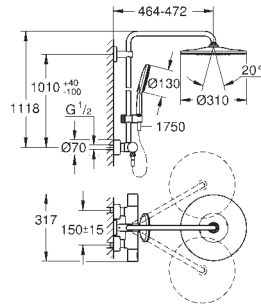

GROHE RAINSHOWER SMARTACTIVE SYSTEM

Ref. No.	Colour	EAN	Retail Guide Price (£)

26 647 000	Chrome	4005176533013	884.93

Rainshower SmartActive 310
Shower system with thermostat for wall mounting
Consisting of:
horizontal swivable 450 mm projection shower arm
exposed thermostatic shower
with Aquadimmer function
allows change between:
head shower Rainshower Mono 310 (26 561)
with ball joint
rotation angle $\pm 15^\circ$
hand shower Rainshower SmartActive 130 (26 544)
adjustable height via gliding element
including performance grip
Silverflex shower hose 1750 mm (28 388 000)
GROHE TurboStat compact cartridge
with wax thermoelement
GROHE SafeStop safety button at 38°C
(calibration required)
GROHE SafeStop Plus optional temperature limiter at 43°C included
GROHE CoolTouch prevents scalding on hot surfaces
GROHE DreamSpray perfect spray pattern
GROHE One-Click Showering spray selection
with one click
GROHE StarLight chrome finish
GROHE FastFixation (upper bracket adjustable)
SpeedClean anti-limescale system
suitable for instantaneous heaters from 18 kW/h
minimum flow rate 7 l/min.

26 647 LS0	moon white	4005176533051	1,018.44