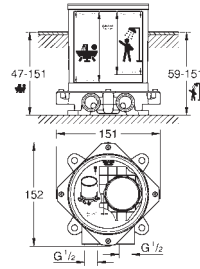

GROHE GROHE PLUS

Ref. No.	Colour	EAN	Retail Guide Price (£)

29 086 000		4005176935497	231.18

Rough-in set 1/2"
for floor-mounted tub spouts and mixers
without finishing trim set
installation plate with 360° horizontal and 3° vertical adjustment
installation depth 47-151 mm
depth compensation 104 mm
two 1/2" female connections (hot/cold supplies)
flushing plug