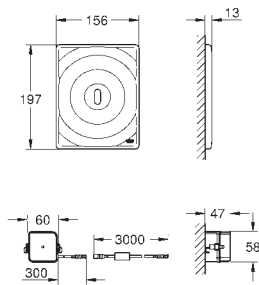

Tectron Surf
Infra-red electronic for WC flushing cistern
with infrared sensor for bi-directional communication for monitoring, configuration and servicing
GROHE StarLight chrome finish
with transformer 100-230 V AC, 50-60 Hz, 6 V DC
for flushing cistern GD 2 / Rapid SL 1.13 m only
servo motor
concealed installation
front plate 156 x 197 mm
infra-red control
7 pre-set programs
auto flush
cleaning mode
pre-flush on/off
additional functions and precise settings
by remote control 36 407
adjustable flush (3 - 9 l) by hand or remote
CE approved

37 419 000	Chrome	4005176933806	807.77
37 419 SD0	stainless steel	4005176933813	807.77