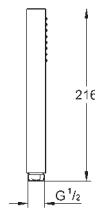

**Euphoria Cube**  
**Shower outlet elbow, 1/2"**  
 with wall shower holder  
 male thread  
 protected against backflow  
**GROHE StarLight** chrome finish

27 888 000	Chrome	4005176921179	90.45
------------	--------	---------------	-------