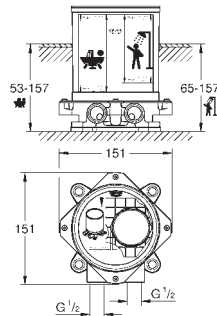

45 984 001		4005176992056	359.91

Rough-in set 1/2"
for floor-mounted bath mixers/spouts and shower mixers
without finishing trim set
installation plate with 360° horizontal and 3° vertical adjustment
installation depth 53-157 mm for bath mixers/spouts, depth compensation 104 mm
installation depth 65-157 mm for shower mixers, depth compensation 92 mm
two 1/2" female connections (hot/cold supplies)
flushing plug
Can take a single mixed supply
fixing material