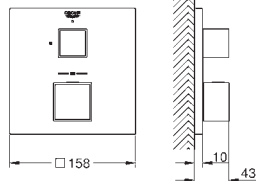

35 600 000   4005176413469   132.18
GROHE Rapido SmartBox Universal rough-in box for concealed installation

24 154 000   Chrome   4005176481185   547.24
24 154 DC0   supersteel   4005176574238   682.00
24 154 AL0   Brushed Hard Graphite   4005176585920   779.00

Grotherm Cube
Thermostatic shower mixer for 2 outlets with integrated shut off/diverter valve
set for final installation for
GROHE Rapido SmartBox 35 600
GROHE TurboStat compact cartridge
with wax thermoelement
wall escutcheon with **GROHE FastFixation**
(covered escutcheon- and shaft sealing, covered fixing)
metal escutcheon, retroactively 6° adjustable
printed head and hand shower symbol
GROHE SafeStop safety button at 38°C
(calibration required)
GROHE SafeStop Plus optional temperature limiter at 43°C or 46°C included
GROHE AquaDimmer, integrated shut off/diverter valve
flow performance:
outlet B = 27 l/min
outlet C = 30 l/min
without roughing-in-set