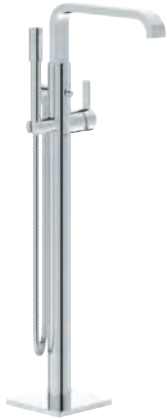

GROHE ALLURE

Ref. No.	Colour	EAN	Retail Guide Price (£)

32 754 002	Chrome	4005176428876	2,300.49

Allure
Single-lever bath mixer 1/2", floor mounted
set for final installation for 45 984 001
without roughing-in-set
GROHE SilkMove 46 mm ceramic cartridge
GROHE StarLight chrome finish
automatic diverter: bath/shower
swivel spout with mousseur
and stop limiter
projection 300 mm
integrated non-return valve
in the shower outlet 1/2"
with shower holder
Sena hand shower 6.6 l/min
protected against backflow