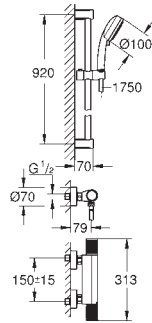

GROHE GROHTHERM 1000 PERFORMANCE

Ref. No.	Colour	EAN	Retail Guide Price (£)

THERMOSTATS

34 784 000	Chrome	4005176613012	237.86

**Grohtherm 1000 Performance
Thermostatic shower mixer 1/2" with shower set**

Consisting of:
Grohtherm 1000 Performance thermostatic shower mixer 1/2" (34 776 000)
Tempesta Cosmopolitan 100 shower set, 2 sprays, 900 mm (27 788 002)
optional **GROHE EcoJoy** 5.7 l/min flow limiter included