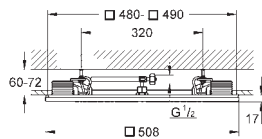

GROHE HEAD SHOWERS

Ref. No.	Colour	EAN	Retail Guide Price (£)

26 373 001	Chrome	4005176415593	21,465.20

Rainshower F-Series 40" AquaSymphony
Ceiling shower 6+ sprays with light

1016 mm x 762 mm x 145 mm
material: metal
minimum flow rate 25 l/min
min. recommended pressure 3.0 bar
1 x AquaCurtain
1 x Pure XL spray
1 x 2 mist spray
2 x GROHE PureRain spray 400 x 190 mm
2 x XL Waterfall (separately controlled)
1 x 4 Bokoma Spray with adjustment angle 20° and combinations
full spectrum LED: soft light with changing rainbow colours
individually adjustable: permanent lighting with colour selection
power supply for light 12 V DC
CE approved

SpeedClean anti-limescale system
GROHE DreamSpray perfect spray pattern
GROHE StarLight finish

requires rough-in set (26 376 001), F-digital Deluxe base unit box (26 376 000), Bluetooth unit (36 371 000) and various cable connections – all to be ordered separately due to individualised installation

The ceiling construction must be appropriate for the static requirement of the product (total product weight > 70 kg). Ceiling shower has to be controlled by 8 outlets + 1 hand shower outlet and the performance of the waste must be of sufficient size (> 100 l/min). For detailed planning please see separate planning & installation guide before start.

recommendation: configuration with Grohtherm SmartControl
3 x Grohtherm SmartControl (29 126 000)
3 x GROHE Rapido SmartBox (35 600 000)
1 x Euphoria Cube Stick wall holder set 1 spray (26 405 000)

this product contains built-in LED lamps, which cannot be changed: energy efficiency class: A++

26 376 001	Chrome	4005176415609	2,043.54

Rainshower F-Series 40"
Roughing-in set