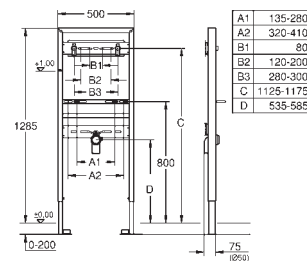

Rapid SL
Element for wash basin, for wall mounted fittings

1.30 m installation height
for on-the-wall installations or studded walls
powder coated steel frame, self-supporting
for dry-cladding, completely pre-assembled
with fixed connections
quick adjustment, lockable
fixing material
TUV approved

Includes
wash basin fixing bolts with fixing device for ceramic
variable distance of fixing bolts
HT-outlet bend Ø 50 mm
seal Ø 32 mm
2 noise protected fitting connections 1/2"
for on-the-wall installation please order wall brackets 38 558 00M (sold separately)

38 541 000   **4005176291234**   **162.49**