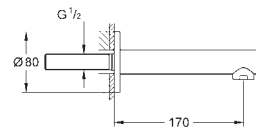

13 280 001	Chrome	4005176888687	91.69

Concetto
Bath spout
wall mounted
GROHE StarLight chrome finish
mousseur
male thread 1/2"