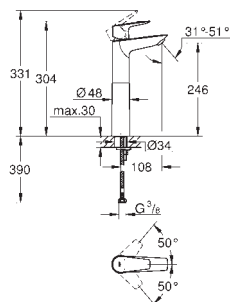

23 761 001	Chrome	4005176556449	123.02

BauEdge
Basin mixer 1/2"
XL-Size
for free-standing basins
monobloc installation
metal lever
GROHE Longlife 28 mm ceramic cartridge
with temperature limiter
GROHE StarLight chrome finish
GROHE Zero separated inner water ways - lead and nickel free
GROHE EcoJoy mousseur 5.7 l/min
rapid installation system
smooth body
flexible connection hoses
professional edition