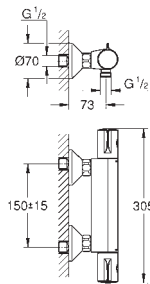

GROHE GROHTHERM 800

Ref. No.	Colour	EAN	Retail Guide Price (£)
34 558 000	Chrome	4005176310089	192.88

Grohtherm 800
Thermostatic shower mixer 1/2"
wall mounted
GROHE StarLight chrome finish
GROHE SafeStop safety button at 38°C
(calibration required)
GROHE SafeStop Plus optional temperature limiter at 43°C included
GROHE TurboStat compact cartridge with wax thermoelement
integrated mixed water shut off
volume handle with **GROHE EcoButton**
(economy button with individually adjustable economy stop)
ceramic headpart 1/2", 180°
shower bottom outlet 1/2"
dirt strainers
built-in non return valves
protected against backflow
S-unions
metal escutcheon
GROHE EcoJoy technology for less water and perfect flow

34 562 000	Chrome	4005176310102	203.66