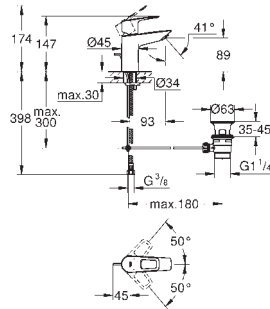

23 335 001	Chrome	4005176529566	83.78

BauLoop
Basin mixer 1/2"
S-Size
monobloc installation
metal lever
GROHE Longlife 28 mm ceramic cartridge
with temperature limiter
GROHE StarLight chrome finish
GROHE Zero separated inner water ways - lead and nickel free
GROHE EcoJoy mousseur 5.7 l/min
rapid installation system
plastic pop-up waste set 1 1/4"
flexible connection hoses
professional edition