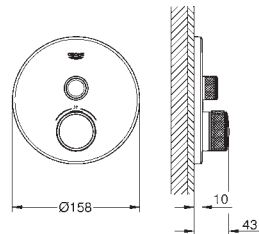

29 118 000	Chrome	4005176412240	492.51
29 118 DC0	supersteel	4005176455032	606.00
29 118 GL0	cool sunrise	4005176492976	666.00
29 118 DA0	warm sunset	4005176492990	666.00
29 118 AL0	Brushed Hard Graphite	4005176455049	683.67

Grotherm SmartControl

Thermostat for concealed installation with one valve

set for final installation for
GROHE Rapido SmartBox 35 600
metal wall escutcheon with **GROHE FastFixation** (covered escutcheon
and shaft sealing, covered fixing), retroactively 6° adjustable

GROHE StarLight chrome finish

GROHE SmartControl push for ON-OFF, turn for volume adjustment from
EcoJoy to full flow
exchangeable symbols

GROHE TurboStat compact cartridge

with wax thermoelement

GROHE ProGrip with knurl structure

GROHE SafeStop safety button at 38°C

(calibration required)

GROHE SafeStop Plus optional temperature limiter at 43°C or 46°C included
built-in non return valve
and dirt strainers

without roughing-in-set

flow performance:

outlet A (to external shut-off) = 34 l/min

outlet B/C = 29 l/min

35 600 000		4005176413469	132.18

GROHE Rapido SmartBox Universal rough-in box for concealed installation