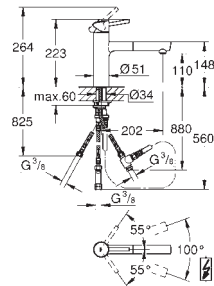

Concetto
Single-lever sink mixer 1/2"
for use with displacement water heater
medium spout
monobloc installation
GROHE StarLight finish
GROHE SilkMove 35 mm ceramic cartridge
pull-out laminar spray
adjustable flow rate limiter
swivel cast spout
swivel area 100°
protected against backflow
flexible connection hoses
rapid installation system

32 659 001	Chrome	4005176886713	171.33