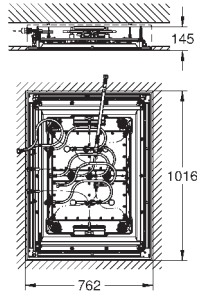

recommendation: configuration with Grohtherm SmartControl

3 x Grohtherm SmartControl (29 126 000)

3 x GROHE Rapido SmartBox (35 600 000)

1 x Euphoria Cube Stick wall holder set 1 spray (26 405 000)

this product contains built-in LED lamps, which cannot be changed: energy efficiency class: A++