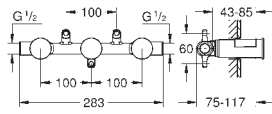

GROHE ATRIO

Ref. No.	Colour	EAN	Retail Guide Price (£)

29 025 002		4005176519895	229.00

Two-handle basin mixer concealed body, 1/2"
for 3-hole basin mixer
wall installation
without finishing trim set
DR-brass
installation device
allows for waterproofing of wall construction surrounding the concealed body with sealing sleeve