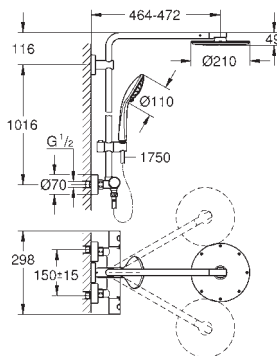

Euphoria System 210 Shower system with thermostat for wall mounting

Consisting of:
horizontal swivable 450 mm projection shower arm
GROHE MetalGrip ergonomically shaped metal handles
exposed thermostatic shower
with Aquadimmer function
allows change between:
Rainshower Cosmopolitan 210 metal head shower
Rain spray pattern
hand shower Euphoria 110 Massage
adjustable height via gliding element
Silverflex shower hose 1750 mm (28 388 000)
GROHE EcoJoy 9.5 l/min flow limiter
GROHE DreamSpray perfect spray pattern
GROHE StarLight finish
GROHE TurboStat compact cartridge
with wax thermoelement
GROHE SafeStop safety button at 38°C
(calibration required)
GROHE SafeStop Plus integrated temperature
limiter at max 50°C
GROHE SprayDimmer (Stepless
flow rate reduction)
SpeedClean anti-limescale system
Inner WaterGuide for a longer life
Twistfree preventing the hose from twisting
suitable for instantaneous heaters from 18 kW/h
minimum flow rate 7 l/min.
optional upgrade: **GROHE EasyReach** tray (26 362)