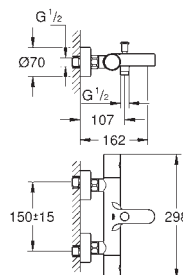

Grohtherm 800 Cosmopolitan
Thermostatic bath/shower mixer 1/2"
wall mounted
GROHE StarLight chrome finish
GROHE MetalGrip ergonomically shaped metal handles
GROHE SafeStop safety button at 38°C
(calibration required)
GROHE SafeStop Plus integrated temperature
limiter at max 50°C
GROHE Turbostat C3 compact cartridge
with wax thermoelement
integrated mixed water shut off
automatic diverter: bath/shower
volume handle with **GROHE EcoButton**
(economy button with individually
adjustable economy stop)
ceramic headpart 1/2", 180°
shower bottom outlet 1/2"
mousseur
built-in non return valves
dirt strainers
protected against backflow
S-unions
metal escutcheon
GROHE EcoJoy technology for less water and perfect flow