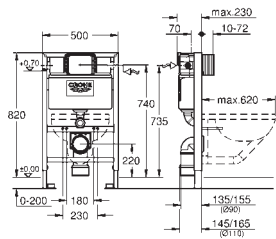

Rapid SL
2-in-1 set for WC, 0.82 m installation height
with flushing cistern 6 - 3 l
Consisting of:
Rapid SL element for WC (38 526 000)
Rapid SL front wall brackets (38 558 00M)