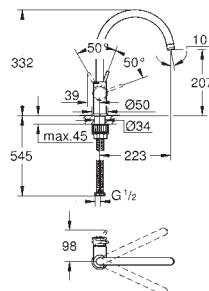

31 234 001   Chrome   4005176478499   77.00

BauClassic
Single-lever sink mixer 1/2"
high spout
monobloc installation
GROHE StarLight chrome finish
GROHE Longlife 28 mm ceramic cartridge
GROHE Zero separated inner water ways - lead and nickel free
spout with mousseur
swivel tubular spout
swivel area 360°
flexible connection hoses
GROHE FastFixation Plus ultra fast and simple installation - no tools needed for installation on a 60 mm worktop fixation set 48 384 000 is needed

KITCHEN
FITTINGS