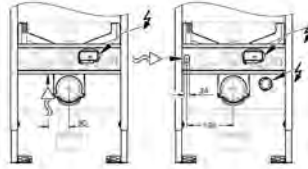

GROHE RAPID SLX

Ref. No.	Colour	EAN	Retail Guide Price (£)
39 598 000		4005176527517	287.49

Rapid SLX

**3-in-1 set for WC, 1.13 m installation height
with flushing cistern GD 2 , 6 l - 9 l**

Consisting of:

Rapid SLX element for WC (39 596 000) with integrated power socket

Rapid SL front wall brackets (38 558 00M)

WC set for noise protection (37 131 000)

including flow manager