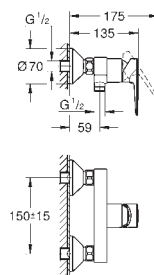

BauEdge
Single-lever shower mixer 1/2"
wall mounted
metal lever
GROHE Longlife 35 mm ceramic cartridge
with temperature limiter
GROHE StarLight chrome finish
adjustable flow rate limiter
shower bottom outlet 1/2" with
integrated non return-valve
protected against backflow
S-unions
metal wall escutcheon
professional edition

29 078 001	Chrome	4005176556555	119.98