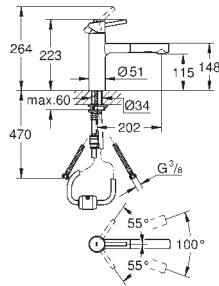

GROHE CONCETTO

Ref. No.	Colour	EAN	Retail Guide Price (£)
30 273 001	Chrome	4005176314964	268.31
30 273 DC1	supersteel	4005176314971	343.75

Concetto
Single-lever sink mixer 1/2"
medium spout
monobloc installation
GROHE StarLight finish
GROHE SilkMove 35 mm ceramic cartridge
flow strainer
pull-out dual spray control - switches between regular flow and spray
diverter: laminar spray/SpeedClean shower jet
automatic return to laminar spray
metal spray
adjustable flow rate limiter
swivel cast spout
swivel area 100°
protected against backflow
integrated non-return valve
flexible connection hoses
rapid installation system

31 214 001	Chrome	4005176891090	236.64