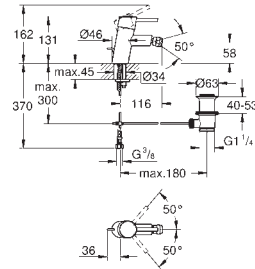

32 208 001	Chrome	4005176888908	132.90

Concetto
Bidet mixer 1/2"
S-Size
monobloc installation
metal lever
28 mm ceramic cartridge
with **GROHE SilkMove**
with temperature limiter
GROHE StarLight chrome finish
GROHE FastFixation installation system
with centering support
ball-joint mousseur
pop-up waste set 1 1/4"
flexible connection hoses