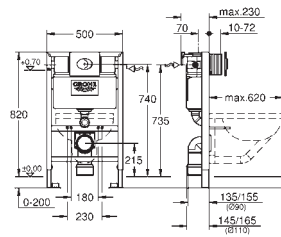

GROHE RAPID SL FOR WC

Ref. No.	Colour	EAN	Retail Guide Price (£)

38 761 000	Chrome	4005176841620	287.49

Rapid SL
3-in-1 set for WC, 0.82 m installation height
with flushing cistern 6 - 3 l

Consisting of:

Rapid SL element for WC (38 526 000)

Skate Air flush plate, chrome, horizontal installation (38 506 000)

Rapid SL front wall brackets (38 558 00M)

38 773 000	Chrome	4005176850288	287.49