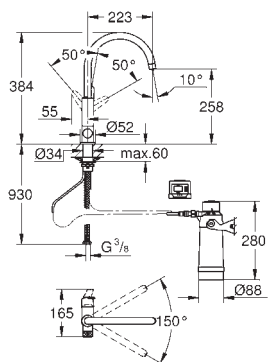

GROHE Blue Pure BauCurve

Starter kit

Consisting of:
GROHE Blue single-lever sink mixer with filter function
monobloc installation

C-spout

separate handle for filtered water

headpart 1/2"

GROHE StarLight chrome finish

28 mm ceramic cartridge

with **GROHE SilkMove**

swivel tubular spout

swivel area 150°

separate inner water ways for filtered

and non-filtered water

flexible connection hoses

GROHE Blue filter head

Up to 3000 Liters

filter exchange timer including 2 x AA batteries