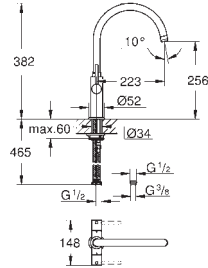

30 190 000	Chrome	4005176914119	180.80

Ambi Cosmopolitan
Two handle sink mixer 1/2"
monobloc installation
GROHE StarLight finish
ceramic headpart
mousseur
swivel tubular spout
selectable swivel area : 0° / 150° / 360°
with lever handles
flexible connection hoses
lever opens to the front, protecting the backsplash
rapid installation system
min. recommended pressure 0.4 bar

KITCHEN
FITTINGS