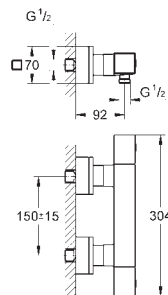

Grohtherm Cube
Thermostatic shower mixer 1/2"
wall mounted
GROHE StarLight chrome finish
GROHE SafeStop safety button at 38°C
(calibration required)
GROHE SafeStop Plus integrated temperature limiter at max 50°C
GROHE Turbostat C3 compact cartridge with wax thermoelement
integrated mixed water shut off
volume handle with **GROHE EcoButton**
(economy button with individually adjustable economy stop)
shower bottom outlet 1/2"
ceramic headpart 1/2", 180°
built-in non return valves
dirt strainers
protected against backflow
covered S-unions
integrated flow limiter 14 l/min in the shower outlet
GROHE EcoJoy technology for less water and perfect flow