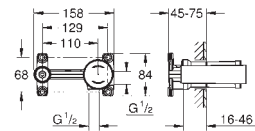

32 935 001	Chrome	4005176307171	156.82
32 935 DC1	supersteel	4005176369988	223.72
32 935 BE1	polished nickel	4005176426377	239.72
32 935 EN1	brushed nickel	4005176426384	255.69
32 935 GL1	cool sunrise	4005176426315	239.72
32 935 GN1	brushed cool sunrise	4005176426322	255.69
32 935 DA1	warm sunset	4005176426339	239.72
32 935 DL1	brushed warm sunset	4005176426346	255.69
32 935 A01	hard graphite	4005176426360	239.72
32 935 AL1	Brushed Hard Graphite	4005176426353	255.69