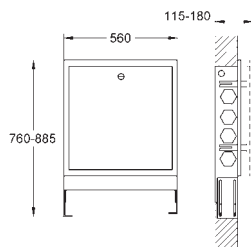

GROHE F-digital Deluxe

Rough-in set base unit box

for use with base unit box (26 374 000 or 36 397 000)

550 x 700 x 110 mm

height (100 mm) and depth (50 mm) adjustable

with adjustable front frame for installation in wall niches

with adjustable front frame for installation in wall niches

galvanized and powder coated (RAL 9010, pure white) steel plate

1 mm thick steel plate

with two mounting rails and elbow for power outlets

and mounting materials

47 837 000		4005176918490	78.99

GROHE F-digital Deluxe

Cable extension steam generator, 5 m

extension between base unit box (26 374 000 or 36 397 000) and

steam generator (36 362 000 or 27 934 000)

cable extension up to 10 m