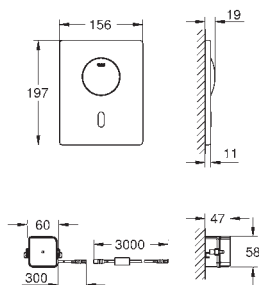

Tectron Skate
Infra-red electronic for WC flushing cistern
with additional manual actuation
with infrared sensor for bi-directional communication for monitoring, configuration and servicing
with transformer 100-230 V AC, 50-60 Hz, 6 V DC
for flushing cistern GD 2 / Rapid SL 1.13 m only
servo motor
concealed installation
front plate 156 x 197 mm
7 pre-set programs
auto flush
cleaning mode
pre-flush on/off
additional functions and precise settings
by remote control 36 407
adjustable flush (3 - 9 l) by hand or remote
CE approved