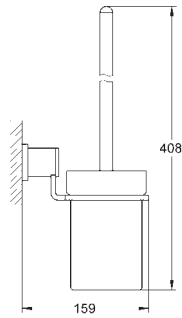

GROHE ALLURE

Ref. No.	Colour	EAN	Retail Guide Price (£)

40 340 000	Chrome	4005176824128	171.66

Allure
Toilet brush set
wall model
GROHE StarLight chrome finish