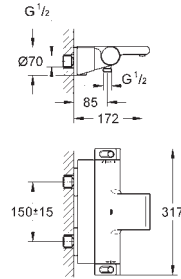

GROHE GROHTHERM 2000

Ref. No.	Colour	EAN	Retail Guide Price (£)
34 464 001	Chrome	4005176926433	388.09

Grotherm 2000
Thermostatic bath/shower mixer 1/2"
wall mounted
100% GROHE CoolTouch consisting of safety housing + S-unions with CoolTouch escutcheons
GROHE StarLight chrome finish
GROHE Aqua Paddle ergonomically shaped handles
GROHE SafeStop safety button at 38°C (calibration required)
GROHE SafeStop Plus optional temperature limiter at 43°C included
GROHE TurboStat compact cartridge with wax thermoelement
integrated mixed water shut off
GROHE AquaDimmer Eco with multiple function:
- integrated (economy button with economy stop for shower)
- flow control
- diverter: bath/shower shower bottom outlet 1/2"
GROHE XL Waterfall
flow straightener
built-in non return valves
dirt strainers
protected against backflow
covered S-unions, CoolTouch escutcheons with wall sealing
GROHE EasyReach shower tray removable for easy cleaning
GROHE EcoJoy technology for less water and perfect flow

34 174 001	Chrome	4005176926426	388.12