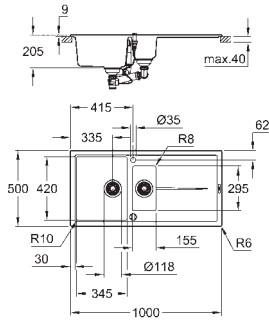

GROHE COMPOSITE SINKS

Ref. No.	Colour	EAN	Retail Guide Price (£)
31 642 AT0	granite gray	4005176521133	333.99
31 642 AP0	granite black	4005176521126	333.99

K400

Composite sink with drainer
model: K400 60-C 100/50 1.5 rev
mounting type: standard built-in
material: quartz composite

GROHE Whisper

min. cabinet size: 600 mm
dimensions: 1000 x 500 mm
1 bowl: 335 x 420 x 205 mm
0.5 bowl: 155 x 295 x 146 mm
outer radius: R6, inner bowl radius: big bowl R10, small bowl R8

GROHE FastFixation installation system

sink mountable left or right
cut-out: 980 x 480 mm
drainer: automatic waste fitting
accessories included: automatic waste fitting with rotary handle, waste kit, basket strainer waste, mounting set
optional push to open excenter (40 986 SD0)
amount of fasteners included (top mount): 10

31 643 AT0	granite gray	4005176521157	354.93
31 643 AP0	granite black	4005176521140	354.93