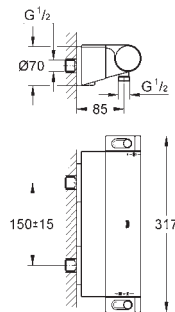

Grohtherm 2000
Thermostatic shower mixer 1/2"
wall mounted
GROHE CoolTouch safety housing
GROHE StarLight chrome finish
GROHE Aqua Paddle ergonomically shaped handles
GROHE SafeStop safety button at 38°C
(calibration required)
GROHE TurboStat compact cartridge
with wax thermoelement
GROHE SafeStop Plus integrated temperature limiter at max 50°C
integrated mixed water shut off
volume handle with **GROHE EcoButton**
(economy button with individually adjustable economy stop)
ceramic headpart 1/2", 180°
shower bottom outlet 1/2"
integrated flow limiter 14 l/min in the shower outlet
built-in non return valves
dirt strainers
protected against backflow
covered S-unions
GROHE EasyReach shower tray
removable for easy cleaning
chrome
GROHE EcoJoy technology for less water and perfect flow