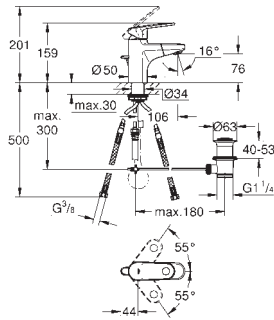

Ref. No.	Colour	EAN	Retail Guide Price (£)

33 155 002	Chrome	4005176865947	258.36

Europlus
Basin mixer 1/2"
S-Size
monobloc installation
metal lever
GROHE SilkMove 35 mm ceramic cartridge
adjustable minimum flow rate 2.5 l/min
temperature limiter
GROHE StarLight chrome finish
rapid installation system
pull out spout with mousseur
integrated non-return valve
pop-up waste set 1 1/4"
flexible connection hoses