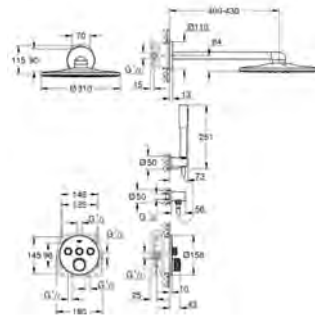

**Euphoria SmartControl System 310 Cube Duo**  
Shower system with thermostat for wall mounting

Consisting of:  
horizontal 450 mm shower arm  
upper bracket adjustable for minimal adaption to existing drilling holes  
exposed SmartControl thermostat  
allows change between:  
head shower Rainshower SmartActive 310 Cube  
GROHE PureRain and Centered Jet spray  
hand shower Euphoria Cube (27 699 000) 9.5 l/min.  
adjustable height via gliding element  
Silverflex shower hose 1750 mm (28 388 000)  
**GROHE DreamSpray** perfect spray pattern  
**GROHE CoolTouch** prevents scalding on hot surfaces  
**GROHE TurboStat** compact cartridge  
with wax thermoelement  
GROHE ProGrip with knurl structure  
**GROHE EcoJoy** technology for less water and perfect flow  
**GROHE StarLight** chrome finish  
- GROHE SafeStop at 38°C  
**GROHE SafeStop Plus** optional temperature limiter at 43°C included  
**GROHE SmartControl** push for ON-OFF, turn for volume adjustment from EcoJoy to full flow  
integrated **GROHE EasyReach** shower tray  
**SpeedClean** anti-limescale system  
**Inner WaterGuide** for a longer life  
**Twistfree** preventing the hose from twisting  
suitable for instantaneous heaters from 18 kW/h  
minimum flow rate 7 l/min.