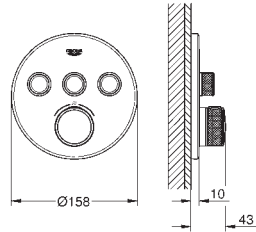

GROHE GROHTHERM SMARTCONTROL

Ref. No.	Colour	EAN	Retail Guide Price (£)
29 121 000	Chrome	4005176412271	580.09
29 121 DC0	supersteel	4005176455094	714.00
29 121 BE0	polished nickel	4005176493164	785.00
29 121 EN0	brushed nickel	4005176493171	837.00
29 121 GL0	cool sunrise	4005176493188	785.00
29 121 GN0	brushed cool sunrise	4005176493195	847.00
29 121 DA0	warm sunset	4005176493201	785.00
29 121 DL0	brushed warm sunset	4005176493218	837.00
29 121 A00	hard graphite	4005176493225	785.00
29 121 AL0	Brushed Hard Graphite	4005176455100	918.30

Grotherm SmartControl
Thermostat for concealed installation with 3 valves
set for final installation for
GROHE Rapido SmartBox 35 600
metal wall escutcheon with **GROHE FastFixation** (covered escutcheon and shaft sealing, covered fixing), retroactively 6° adjustable
GROHE StarLight chrome finish
GROHE SmartControl push for ON-OFF, turn for volume adjustment from EcoJoy to full flow
exchangeable symbols
GROHE TurboStat compact cartridge with wax thermoelement
GROHE ProGrip with knurl structure
GROHE SafeStop safety button at 38°C (calibration required)
GROHE SafeStop Plus optional temperature limiter at 43°C or 46°C included
built-in non return valve and dirt strainers
multiple outlets can be run simultaneously
without roughing-in-set
flow performance:
outlet A = 23 l/min
outlet B = 27 l/min
outlet C = 23 l/min
outlet A + B = 33 l/min
outlet A + B + C = 36 l/min

35 600 000		4005176413469	132.18
GROHE Rapido SmartBox Universal rough-in box for concealed installation			

29 122 000	Chrome	4005176412288	353.53
29 122 DC0	supersteel	4005176455117	436.00
29 122 BE0	polished nickel	4005176493232	479.00
29 122 EN0	brushed nickel	4005176413728	469.00
29 122 GL0	cool sunrise	4005176515194	479.00
29 122 GN0	brushed cool sunrise	4005176515200	511.00
29 122 DA0	warm sunset	4005176515217	479.00
29 122 DL0	brushed warm sunset	4005176515224	511.00
29 122 A00	hard graphite	4005176515231	479.00
29 122 AL0	Brushed Hard Graphite	4005176455124	469.00