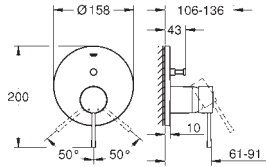

Ref. No.	Colour	EAN	Retail Guide Price (£)
24 058 001	Chrome	4005176465475	184.74
24 058 DC1	supersteel	4005176465499	252.56
24 058 BE1	polished nickel	4005176465635	270.60
24 058 EN1	brushed nickel	4005176465659	288.65
24 058 GL1	cool sunrise	4005176465512	270.60
24 058 GN1	brushed cool sunrise	4005176465536	288.65
24 058 DA1	warm sunset	4005176465550	270.60
24 058 DL1	brushed warm sunset	4005176465574	288.65
24 058 A01	hard graphite	4005176465598	276.01
24 058 AL1	Brushed Hard Graphite	4005176465611	288.65

Essence
Single-lever mixer with 2-way diverter
set for final installation for
GROHE Rapido SmartBox 35 600
GROHE SilkMove 46 mm ceramic cartridge
GROHE StarLight chrome finish
wall escutcheon with GROHE FastFixation
(covered escutcheon- and shaft sealing, covered fixing)
metal escutcheon, retroactively 6° adjustable
metal lever
automatic 2-way diverter
flow performance:
outlet B = 27 l/min, outlet C = 27 l/min
without roughing-in-set

35 600 000		4005176413469	132.18
GROHE Rapido SmartBox Universal rough-in box for concealed installation			

24 092 001	Chrome	4005176480522	209.32
24 092 DC1	supersteel	4005176480539	285.69
24 092 BE1	polished nickel	4005176480607	306.11
24 092 EN1	brushed nickel	4005176480614	326.49
24 092 GL1	cool sunrise	4005176480546	306.11
24 092 GN1	brushed cool sunrise	4005176480553	326.49
24 092 DA1	warm sunset	4005176480560	306.11
24 092 DL1	brushed warm sunset	4005176480577	326.49
24 092 A01	hard graphite	4005176481291	306.11
24 092 AL1	Brushed Hard Graphite	4005176481307	326.49