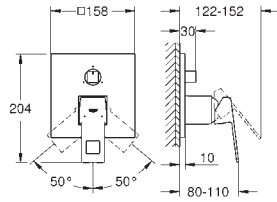

GROHE EUROCUBE JOY

Ref. No.	Colour	EAN	Retail Guide Price (£)

24 094 000	Chrome	4005176480638	227.46

Eurocube
Single-lever mixer with 3-way diverter
set for final installation for
GROHE Rapido SmartBox 35 600
GROHE SilkMove 46 mm ceramic cartridge
wall escutcheon with **GROHE FastFixation**
(covered escutcheon- and shaft sealing, covered fixing)
metal escutcheon, retroactively 6° adjustable
metal lever
3-way diverter
flow performance:
outlet A = 27 l/min,
outlet B = 27 l/min,
outlet C = 27 l/min
without roughing-in-set

35 600 000		4005176413469	132.18
GROHE Rapido SmartBox Universal rough-in box for concealed installation