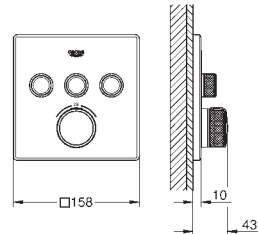

GROHE F-DIGITAL DELUXE

Ref. No.	Colour	EAN	Retail Guide Price (£)

29 126 000	Chrome	4005176413322	606.77

Grotherm SmartControl
Thermostat for concealed installation with 3 valves
set for final installation for
GROHE Rapido SmartBox 35 600
metal wall escutcheon with **GROHE FastFixation** (covered escutcheon
and shaft sealing, covered fixing), retroactively 6° adjustable
GROHE StarLight chrome finish
GROHE SmartControl push for ON-OFF, turn for volume adjustment from
EcoJoy to full flow
exchangeable symbols
GROHE TurboStat compact cartridge
with wax thermoelement
GROHE ProGrip with knurl structure
GROHE SafeStop safety button at 38°C
(calibration required)
GROHE SafeStop Plus optional temperature limiter at 43°C or 46°C included
built-in non return valve
and dirt strainers
multiple outlets can be run simultaneously
without roughing-in-set
flow performance:
outlet A = 23 l/min
outlet B = 27 l/min
outlet C = 23 l/min
outlet A + B = 33 l/min
outlet A + B + C = 36 l/min

35 600 000		4005176413469	132.18

GROHE Rapido SmartBox Universal rough-in box for concealed installation