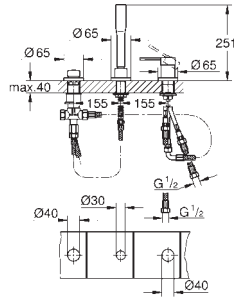

Ref. No.	Colour	EAN	Retail Guide Price (£)
	19 578 001	Chrome	4005176307195	754.79
	19 578 DC1	supersteel	4005176371103	1,036.73
	19 578 BE1	polished nickel	4005176426537	1,110.77
	19 578 EN1	brushed nickel	4005176374463	1,184.83
	19 578 GL1	cool sunrise	4005176426476	1,110.77
	19 578 GN1	brushed cool sunrise	4005176426483	1,184.83
	19 578 DA1	warm sunset	4005176426490	1,110.77
	19 578 DL1	brushed warm sunset	4005176426506	1,184.83
	19 578 A01	hard graphite	4005176426520	1,110.77
	19 578 AL1	Brushed Hard Graphite	4005176426513	1,184.83

Essence
4-hole single-lever bath combination
GROHE SilkMove 35 mm ceramic cartridge with temperature limiter
GROHE StarLight chrome finish pre-assembled spout fixing
single lever mixer operating element
metal lever
bath inlet with mousseur
diverter bath/shower
for chrome: hand shower 27400000
metal shower hose 2000 mm
flexible connection hoses
connection for shower hose protected against backflow
for use with 29 037 000

	19 976 001	Chrome	4005176307218	450.15

Essence
3-hole single-lever bath combination
Three hole installation
GROHE SilkMove 35 mm ceramic cartridge
GROHE StarLight chrome finish single lever mixer operating element
diverter bath/shower
hand shower 27 400 000
metal shower hose 2000 mm
flexible connection hoses
connection for shower hose protected against backflow
for use with 29 037 000
for combination with 28 990 / 28 991

	29 037 000		4005176865749	777.34

4/5-hole bath combination (optional)
baseframe for installation under tiled surround
base frame
drainage box with integrated outlet for splash water
caps to cover screw fixations always come in chrome color