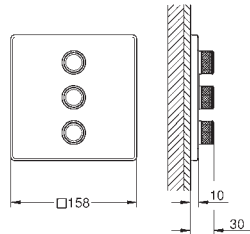

GROHE GROHTHERM SMARTCONTROL

Ref. No.	Colour	EAN	Retail Guide Price (£)
29 127 000	Chrome	4005176413339	369.79
29 127 DC0	supersteel	4005176526350	453.00
29 127 GN0	brushed cool sunrise	4005176558443	517.00
29 127 DL0	brushed warm sunset	4005176558412	517.00
29 127 A00	hard graphite	4005176558375	485.00
29 127 AL0	Brushed Hard Graphite	4005176558382	517.00

**Grotherm SmartControl
Triple volume control trim**

set for final installation for GROHE Rapido SmartBox 35 600 000 metal wall escutcheon with **GROHE FastFixation** (covered escutcheon and shaft sealing, covered fixing), retroactively 6° adjustable 10 mm thin profile escutcheon

GROHE StarLight chrome finish
GROHE SmartControl push for ON-OFF, turn for volume adjustment from EcoJoy to full flow exchangeable symbols
GROHE ProGrip with knurl structure
multiple outlets can be run simultaneously

without roughing-in-set

flow performance:
outlet D = 28 l/min
outlet E = 28 l/min
outlet A = 28 l/min
outlet D+E+A = 65 l/min
optional flow reducer for CALGreen compliance included

35 600 000	4005176413469	132.18
GROHE Rapido SmartBox Universal rough-in box for concealed installation