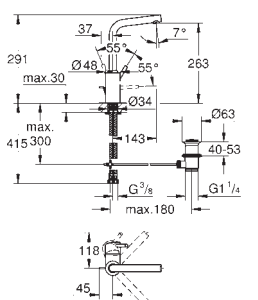

23 739 002   Chrome   4005176472602   202.98

Concetto
Single-lever basin mixer 1/2"
L-Size
monobloc installation
metal lever
GROHE SilkMove 35 mm ceramic cartridge
adjustable flow rate limiter
GROHE StarLight chrome finish
GROHE EcoJoy mousseur 5.7 l/min
GROHE Zero separated inner water ways - lead and nickel free
GROHE FastFixation installation system
swivel tubular spout
with stop restriction
pop-up waste set 1 1/4"
flexible connection hoses
optional temperature limiter (46 375 000)
min. recommended pressure 1.0 bar