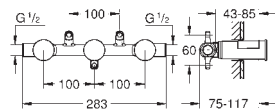

29 025 002		4005176519895	229.00

Two-handle basin mixer
concealed body, 1/2"
for 3-hole basin mixer
wall installation
without finishing trim set
DR-brass
installation device
allows for waterproofing of wall construction surrounding the concealed body
with sealing sleeve