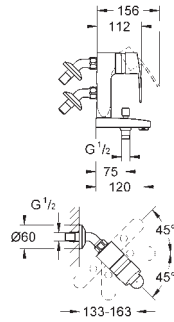

GROHE VERTICA EUROSTYLE COSMOPOLITAN

Ref. No.	Colour	EAN	Retail Guide Price (£)

23 302 000	Chrome	4005176923876	327.43

Eurostyle Cosmopolitan
Vertica-OHM-Bath Mixer, 1/2"
wall mounted
metal lever

GROHE SilkMove 46 mm ceramic cartridge
GROHE StarLight chrome finish
adjustable flow rate limiter
lockable automatic diverter: bath/shower
lockable spout
integrated non-return valve
in the shower outlet 1/2"
elbow union 45°
metal wall escutcheons
optional temperature limiter (46 375 000)
protected against backflow
noise classification 1 in accordance
with DIN4109