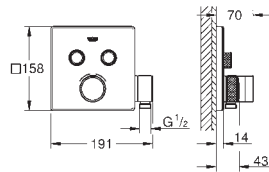

GROHE GROHTHERM SMARTCONTROL

Ref. No.	Colour	EAN	Retail Guide Price (£)

29 125 000	Chrome	4005176413315	673.15

Grotherm SmartControl
Thermostat for concealed installation with 2 valves and integrated shower holder
set for final installation for
GROHE Rapido SmartBox 35 600
metal wall escutcheon with **GROHE FastFixation** (covered escutcheon and shaft sealing, covered fixing), retroactively 6° adjustable
GROHE StarLight chrome finish
GROHE SmartControl push for ON-OFF, turn for volume adjustment from EcoJoy to full flow
exchangeable symbols
GROHE TurboStat compact cartridge with wax thermoelement
GROHE ProGrip with knurl structure
GROHE SafeStop safety button at 38°C (calibration required)
GROHE SafeStop Plus optional temperature limiter at 43°C or 46°C included
built-in non return valve and dirt strainers
multiple outlets can be run simultaneously
integrated shower union with shower outlet 1/2"
without roughing-in-set
flow performance:
outlet B = 24 l/min
hand shower = 12 l/min
outlet B + hand shower = 27 l/min

35 600 000		4005176413469	132.18
GROHE Rapido SmartBox Universal rough-in box for concealed installation			

29 126 000	Chrome	4005176413322	606.77
29 126 DC0	supersteel	4005176526343	741.00
29 126 GN0	brushed cool sunrise	4005176558368	847.00
29 126 DL0	brushed warm sunset	4005176558337	847.00
29 126 A00	hard graphite	4005176558290	794.00
29 126 AL0	Brushed Hard Graphite	4005176558306	847.00

Grotherm SmartControl
Thermostat for concealed installation with 3 valves
set for final installation for
GROHE Rapido SmartBox 35 600
metal wall escutcheon with **GROHE FastFixation** (covered escutcheon and shaft sealing, covered fixing), retroactively 6° adjustable
GROHE StarLight chrome finish
GROHE SmartControl push for ON-OFF, turn for volume adjustment from EcoJoy to full flow
exchangeable symbols
GROHE TurboStat compact cartridge with wax thermoelement
GROHE ProGrip with knurl structure
GROHE SafeStop safety button at 38°C (calibration required)
GROHE SafeStop Plus optional temperature limiter at 43°C or 46°C included
built-in non return valve and dirt strainers
multiple outlets can be run simultaneously
without roughing-in-set
flow performance:
outlet A = 23 l/min
outlet B = 27 l/min
outlet C = 23 l/min
outlet A + B = 33 l/min
outlet A + B + C = 36 l/min

35 600 000		4005176413469	132.18
GROHE Rapido SmartBox Universal rough-in box for concealed installation