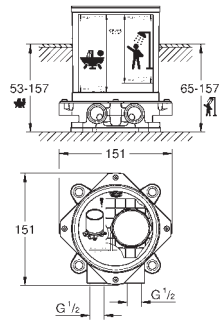

45 984 001		4005176992056	359.91

Rough-in set 1/2"
for floor-mounted bath mixers/spouts and shower mixers
without finishing trim set
installation plate with 360° horizontal and 3° vertical adjustment
installation depth 53-157 mm for bath mixers/spouts, depth compensation 104 mm
installation depth 65-157 mm for shower mixers, depth compensation 92 mm
two 1/2" female connections (hot/cold supplies)
flushing plug
Can take a single mixed supply
fixing material