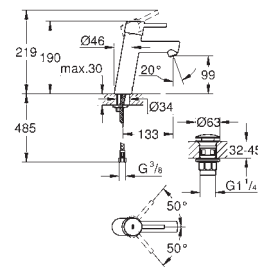

23 932 001   Chrome   4005176584022   140.39

Concetto
Basin mixer 1/2"
M-Size
monobloc installation
metal lever
28 mm ceramic cartridge
with **GROHE SilkMove**
temperature limiter
GROHE StarLight chrome finish
GROHE EcoJoy SpeedClean mousseur 5.7 l/min
GROHE FastFixation rapid installation system
smooth body with push-open pop-up waste set 1 1/4"
flexible connection hoses
min. recommended pressure 1.0 bar