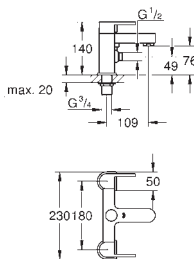

25 133 003	Chrome	4005176529887	399.00

GROHE Plus
Two-handed Bath/Shower mixer 1/2"
deck mounted
metal handles
Longlife headpart 3/4"
automatic diverter: bath/shower
integrated non-return valve
in the shower outlet 1/2"
recommended pressure 0.2 - 5.0 bar
GROHE StarLight finish