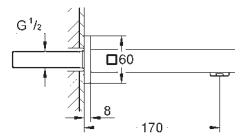

13 303 000 **Chrome** **4005176906350** **122.98**
13 303 DC0 **supersteel** **4005176525100** **166.26**
13 303 AL0 **Brushed Hard Graphite** **4005176585562** **189.72**
Eurocube
Bath spout
wall mounted
GROHE StarLight chrome finish
mousseur
male thread 1/2"
projection 170 mm