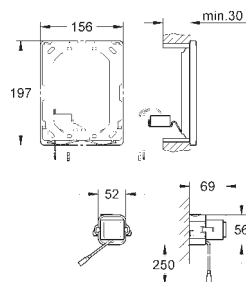

38 778 000		4005176855269	665.33

Radio transmitter
for an additional flush plate for manual actuation
for WC
receiver modul 868,4 MHz
for support rails for the disabled with radio transmitter of Hewi, Keuco, Lehnen, Normbau, Pressalit, AMS, Deubad, Erlau, FRELU, FSB
for flushing cistern GD 2 / Rapid SL 1.13 m only
for flushing cistern 6 l
concealed installation
servo motor
with transformer 100-230 V AC, 50-60 Hz, 6 V DC
adjustable flush volume
adjustable flow time
72 h flushing can be activated
with extension cable, 3.00 m length,
for connecting transformer and electronic