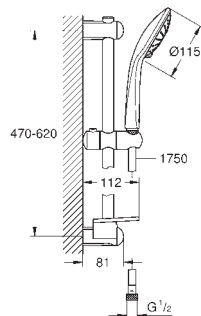

Euphoria 110 Duo Shower rail set 2 sprays
Consisting of:
hand shower Euphoria 110 Duo (27 238)
shower rail, 600 mm (27 499)
Silverflex shower hose 1750 mm (28 388 000)
GROHE EasyReach tray (27 596)
GROHE EcoJoy 9.5 l/min flow limiter
GROHE DreamSpray perfect spray pattern
GROHE SprayDimmer (Stepless flow rate reduction)
GROHE StarLight chrome finish
GROHE FastFixation (upper bracket adjustable to adapt to existing holes)
SpeedClean anti-limescale system
Inner WaterGuide for a longer life
Twistfree preventing the hose from twisting
suitable for instantaneous heater
min. recommended pressure 1.0 bar

27 230 001	Chrome	4005176899546	96.14

ditto, with non-restricted flow

27 266 00E	Chrome	4005176890710	81.74