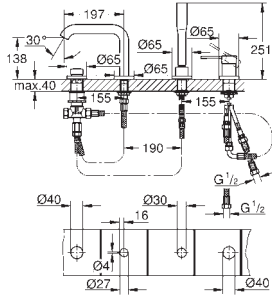

Ref. No.	Colour	EAN	Retail Guide Price (£)
	19 578 001	Chrome	4005176307195	754.79
	19 578 DC1	supersteel	4005176371103	1,036.73
	19 578 BE1	polished nickel	4005176426537	1,110.77
	19 578 EN1	brushed nickel	4005176374463	1,184.83
	19 578 GL1	cool sunrise	4005176426476	1,110.77
	19 578 GN1	brushed cool sunrise	4005176426483	1,184.83
	19 578 DA1	warm sunset	4005176426490	1,110.77
	19 578 DL1	brushed warm sunset	4005176426506	1,184.83
	19 578 A01	hard graphite	4005176426520	1,110.77
	19 578 AL1	Brushed Hard Graphite	4005176426513	1,184.83

Essence
4-hole single-lever bath combination
GROHE SilkMove 35 mm ceramic cartridge with temperature limiter
GROHE StarLight chrome finish pre-assembled spout fixing
single lever mixer operating element
metal lever
bath inlet with mousseur
diverter bath/shower
for chrome: hand shower 27400000
metal shower hose 2000 mm
flexible connection hoses
connection for shower hose protected against backflow
for use with 29 037 000

	19 976 001	Chrome	4005176307218	450.15