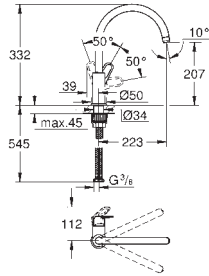

GROHE BAU LINES

Ref. No.   Colour   EAN   Retail Guide Price (£)

31 538 001   Chrome   4005176478574   77.00

GROHE BauFlow
Single-lever sink mixer 1/2"
high spout
monobloc installation
GROHE StarLight chrome finish
GROHE Longlife 28 mm ceramic cartridge
GROHE Zero separated inner water ways - lead and nickel free
spout with mousseur
swivel tubular spout
swivel area 360°
flexible connection hoses
GROHE FastFixation Plus ultra fast and simple installation - no tools needed for installation on a 60 mm worktop fixation set 48 384 000 is needed