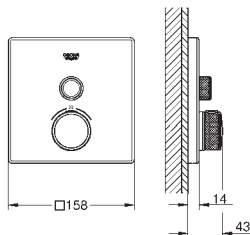

29 153 LS0	moon white	4005176413582	662.88

Grotherm SmartControl

Thermostat for concealed installation with one valve

set for final installation for GROHE Rapido SmartBox 35 600 metal wall escutcheon with **GROHE FastFixation** (covered escutcheon and shaft sealing, covered fixing), retroactively 6° adjustable

GROHE StarLight finish

GROHE SmartControl push for ON-OFF, turn for volume adjustment from EcoJoy to full flow exchangeable symbols

GROHE TurboStat compact cartridge with wax thermoelement
GROHE ProGrip with knurl structure
GROHE SafeStop safety button at 38°C (calibration required)

GROHE SafeStop Plus optional temperature limiter at 43°C or 46°C included built-in non return valve and dirt strainers

cover plate in moon white acrylic glass

without roughing-in-set

flow performance:
outlet A (to external shut-off) = 34 l/min
outlet B/C = 29 l/min

35 600 000	4005176413469	132.18
GROHE Rapido SmartBox Universal rough-in box for concealed installation