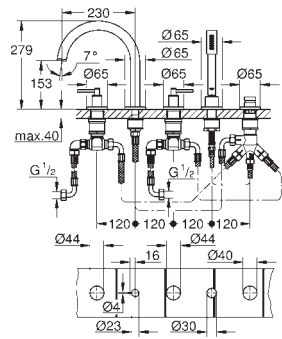

19 922 003	Chrome	4005176455568	1,245.22
19 922 DC3	supersteel	4005176455575	1,545.30
19 922 GL3	cool sunrise	4005176494673	1,698.30
19 922 DA3	warm sunset	4005176494697	1,698.30
19 922 AL3	Brushed Hard Graphite	4005176455582	1,811.52

Atrio
5-hole bath/shower combination
ceramic headparts 1/2", 90°
GROHE StarLight chrome finish
Consisting of:
pre-assembled spout fixing
with lever handles
bath spout with mousseur and diverter bath/shower
Sena hand shower 6.6 l/min
shower hose 2000 mm
flexible connection hoses
connection for shower hose
protected against backflow
can be used with 29 037 002
Two different sets of caps included. One set with
„H“ and „C“ marking, one set without marking.