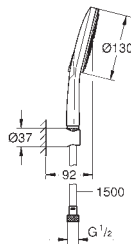

26 581 000   Chrome   4005176486234   104.54

**Rainshower SmartActive 130
Wall holder set 3 sprays**

Consisting of:
hand shower Rainshower SmartActive 130 (26 574)
wall shower holder (27 056)
Silverflex shower hose 1.500 mm (28 364)

GROHE EcoJoy 9.5 l/min flow limiter
GROHE DreamSpray perfect spray pattern
GROHE StarLight chrome finish
SpeedClean anti-limescale system
Inner WaterGuide for a longer life
Twistfree preventing the hose from twisting
suitable for instantaneous heater

26 581 LS0   moon white   4005176486241   104.54