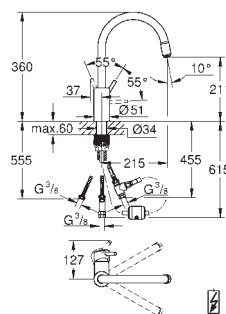

Concetto
Single-lever sink mixer 1/2"
for use with displacement water heater
high spout
monobloc installation
GROHE StarLight chrome finish
GROHE SilkMove 35 mm ceramic cartridge
GROHE Zero separated inner water ways - lead and nickel free
pull-out laminar spray
automatic return
adjustable flow rate limiter
swivel tubular spout
swivel area 360°
protected against backflow
flexible connection hoses
rapid installation system