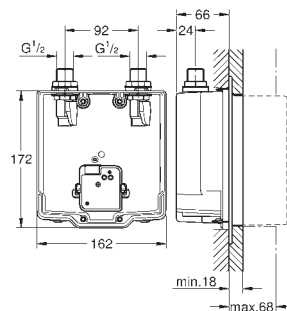

Eurosmart Cosmopolitan E

Concealed mounting box with mixture

wall installation

suitable for IR-sets for final installation

2 stop valves

housing with mixing device

non-return valve

connection housing for power supply

suitable for

36 315 000, 36 412 000, 36 376 000

allows for waterproofing of wall construction surrounding the concealed body with sealing sleeve