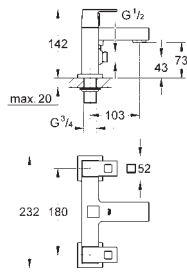

GROHE EUROCUBE

Ref. No.	Colour	EAN	Retail Guide Price (£)

25 137 000	Chrome	4005176906770	359.91

Eurocube
Two-handed Bath/Shower mixer 1/2"
deck mounted
metal handles
Longlife headpart 3/4"
automatic diverter: bath/shower
integrated non-return valve
in the shower outlet 1/2"
GROHE StarLight chrome finish
recommended pressure 0.2 - 5.0 bar