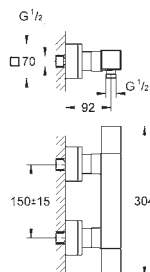

34 488 000	Chrome	4005176940620	365.21

Grotherm Cube
Thermostatic shower mixer 1/2"
wall mounted
GROHE StarLight chrome finish
GROHE SafeStop safety button at 38°C
(calibration required)
GROHE SafeStop Plus optional temperature limiter at 43°C included
GROHE TurboStat compact cartridge
with wax thermoelement
integrated mixed water shut off
volume handle with **GROHE EcoButton**
(economy button with individually
adjustable economy stop)
ceramic headpart 1/2", 180°
shower bottom outlet 1/2"
built-in non return valves
dirt strainers
protected against backflow
covered S-unions
min. recommended pressure 1.0 bar
GROHE EcoJoy technology for less water and perfect flow