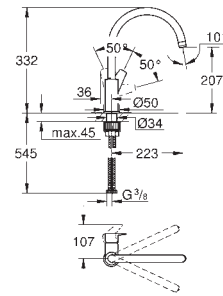

31 367 001   Chrome   4005176478512   77.00

BauEdge
Single-lever sink mixer 1/2"
high spout
monobloc installation
GROHE StarLight finish
GROHE Longlife 28 mm ceramic cartridge
GROHE Zero separated inner water ways - lead and nickel free
spout with mousseur
swivel tubular spout
swivel area 360°
flexible connection hoses
rapid installation system
GROHE FastFixation Plus ultra fast and simple installation - no tools needed
for installation on a 60 mm worktop fixation set 48 384 000 is needed