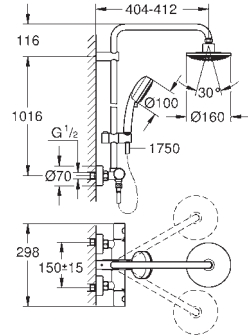

GROHE TEMPESTA SYSTEM

Ref. No.	Colour	EAN	Retail Guide Price (£)

27 922 000	Chrome	4005176923364	490.86

27 922 000 Chrome 4005176923364 490.86

Tempesta Cosmopolitan 160
Shower system with thermostat for wall mounting
Consisting of:
horizontal swivable 390 mm projection shower arm
exposed thermostatic shower
with Aquadimmer function
allows change between:
head shower 1 spray (28 232 000)
Rain
with ball joint
rotation angle $\pm 15^\circ$
hand shower Tempesta Cosmopolitan 100 (27 571 001)
2 spray patterns:
Rain, Jet
adjustable height via gliding element
Silverflex shower hose 1750 mm (28 388 000)
GROHE TurboStat compact cartridge
with wax thermoelement
GROHE SafeStop safety button at 38°C
(calibration required)
GROHE SafeStop Plus optional temperature limiter at 43°C included
GROHE DreamSpray perfect spray pattern
GROHE StarLight chrome finish
SpeedClean anti-limescale system
Inner WaterGuide for a longer life
Twistfree preventing the hose from twisting
optional upgrade: **GROHE EasyReach** tray (26 362)

26 691 000	Chrome	4005176580789	672.74