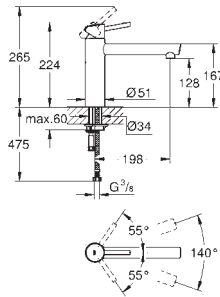

Ref. No.	Colour	EAN	Retail Guide Price (£)
31 128 001	Chrome	4005176886737	192.88
31 128 DC1	supersteel	4005176891007	246.77

Concetto
Single-lever sink mixer 1/2"
medium spout
monobloc installation
GROHE StarLight finish
GROHE SilkMove 35 mm ceramic cartridge
mousseur
adjustable flow rate limiter
swivel cast spout
swivel area 140°
flexible connection hoses
rapid installation system