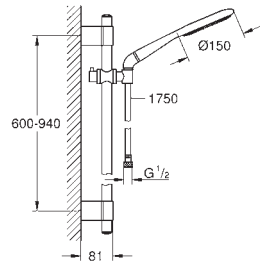

GROHE RAINSHOWER

Ref. No.	Colour	EAN	Retail Guide Price (£)

27 277 001	Chrome	4005176875489	216.38

Rainshower Icon 150

Shower rail set 2 sprays

hand shower Icon 150 (27 276 000)

shower rail 900 mm (28 819 001)

with wall holders made of metal

Silverflex shower hose 1750 mm (28 388 000)

Elbow adapter for the combination of

handshowers with shower sets

GROHE DreamSpray perfect spray pattern

GROHE StarLight chrome finish

GROHE FastFixation Plus adjustable distance

between brackets, to adapt to existing holes

SpeedClean anti-limescale system

Inner WaterGuide for a longer life

Twistfree preventing the hose from twisting