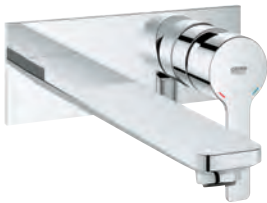

Lineare
2-hole basin mixer
L-Size
wall mounted
set for final installation for 23 571 000
without concealed body
metal escutcheon
metal lever
GROHE StarLight chrome finish
GROHE EcoJoy mousseur 5.7 l/min
GROHE AquaGuide adjustable mousseur
centre distance 110 mm
projection 207 mm

23 571 000		4005176334276	224.50