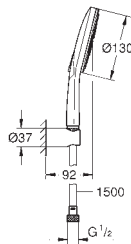

**Rainshower SmartActive 130
Wall holder set 3 sprays**

Consisting of:
hand shower Rainshower SmartActive 130 (26 574)
wall shower holder (27 056)
Silverflex shower hose 1.500 mm (28 364)

GROHE EcoJoy 9.5 l/min flow limiter
GROHE DreamSpray perfect spray pattern
GROHE StarLight finish
SpeedClean anti-limescale system
Inner WaterGuide for a longer life
Twistfree preventing the hose from twisting
suitable for instantaneous heater

26 580 000   Chrome   4005176486210   123.17