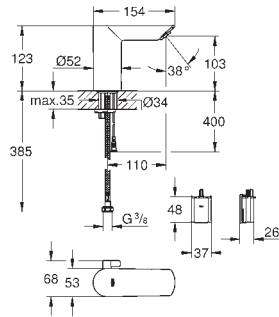

Ref. No.	Colour	EAN	Retail Guide Price (£)

36 451 000	Chrome	4005176473678	236.35

Bau Cosmopolitan E
Infra-red electronic basin mixer 1/2"
with mixing device and temperature limiter
with infrared sensor for bi-directional communication for monitoring, configuration and servicing
6V lithium battery, type CR-P2
battery lifetime approx. 7 years (150 actuations a day)
GROHE StarLight chrome finish
GROHE EcoJoy mousseur 5.7 l/min
GROHE Zero separated inner water ways - lead and nickel free
body made of composite polymer
flexible connection hoses
non-return valve
dirt strainers
with integrated solenoid valve
external battery
rapid installation system
multistage battery status display
7 pre-set programs
auto flush
thermal disinfection
cleaning mode
additional functions and precise settings
by remote control 36 407
CE approved
noise classification 1 in accordance
with DIN4109
type of protection faucet IP 59

23 331 001	Chrome	4005176556494	72.12