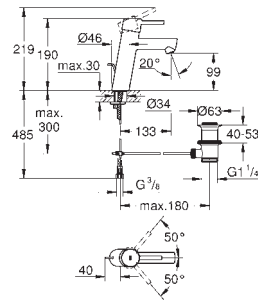

GROHE CONCETTO

Ref. No.   Colour   EAN   Retail Guide Price (£)

23 450 001   Chrome   4005176998775   153.50

Concetto
Basin mixer 1/2"
M-Size
monobloc installation
metal lever
28 mm ceramic cartridge
with **GROHE SilkMove**
with temperature limiter
GROHE StarLight chrome finish
GROHE EcoJoy SpeedClean mousseur 5.7 l/min
GROHE FastFixation rapid installation system
pop-up waste set 1 1/4"
flexible connection hoses