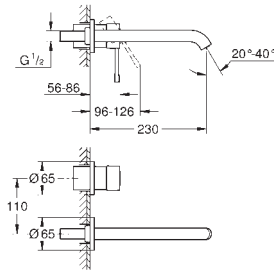

Ref. No.	Colour	EAN	Retail Guide Price (£)
19 967 001	Chrome	4005176307140	213.24
19 967 DC1	supersteel	4005176369971	323.77
19 967 BE1	polished nickel	4005176426292	346.89
19 967 EN1	brushed nickel	4005176426308	370.00
19 967 GL1	cool sunrise	4005176426230	346.89
19 967 GN1	brushed cool sunrise	4005176426247	370.00
19 967 DA1	warm sunset	4005176426254	346.89
19 967 DL1	brushed warm sunset	4005176426261	370.00
19 967 A01	hard graphite	4005176426285	346.89
19 967 AL1	Brushed Hard Graphite	4005176426278	370.00

Essence
2-hole basin mixer
L-Size
wall mounted
set for final installation for
23 571 000

without concealed body
metal escutcheon
metal lever

GROHE StarLight chrome finish
GROHE EcoJoy mousseur 5.7 l/min
GROHE AquaGuide adjustable mousseur
centre distance 110 mm
projection 230 mm

23 571 000 4005176334276 224.50

Single-lever mixer 1/2", universal concealed body

for 2 hole basin mixer
wall installation
without finishing trim set
GROHE SilkMove 35 mm ceramic cartridge
adjustable flow rate limiter
with temperature limiter
spout can be positioned on the right or left

DR-brass
installation device
allows for waterproofing of wall construction surrounding the concealed body
with sealing sleeve