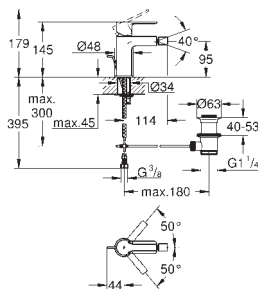

Lineare
Bidet mixer 1/2"
S-Size
monobloc installation
metal lever
28 mm ceramic cartridge
with **GROHE SilkMove**
with temperature limiter
GROHE StarLight chrome finish
GROHE FastFixation Plus installation system
ball-joint mousseur
pop-up waste set 1 1/4"
flexible connection hoses