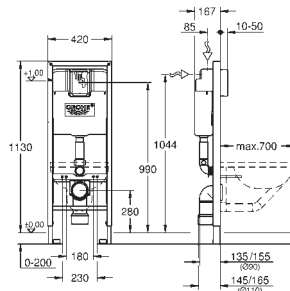

GROHE RAPID SL FOR THE DISABLED

Ref. No. Colour EAN Retail Guide Price (£)

38 675 001 4005176863516 341.66

Rapid SL
Element for WC, 1.13 m installation height, 0.42 m width
with flush cistern 6 - 3 l
for WC bowls 70 cm projection
for on-the-wall installations or studded walls
powder coated steel frame, self-supporting
TÜV approved
2 WC fixing bolts
fixing device for ceramic
distance of fixing bolts 180/230 mm
outlet bend Ø 90 mm
depth adjustable
reducer Ø 90/110 mm
inlet and outlet connecting set
Insulated against condensation
1/2" water supply connection including integrated
angle valve and push fit flexible hose union
for on-the-wall installation please order wall brackets 38 558 00M (sold separately)
for the mounting of support rails for the disabled please
order fixing element 38 559 001 (sold separately)

39 140 000 4005176315268 687.49