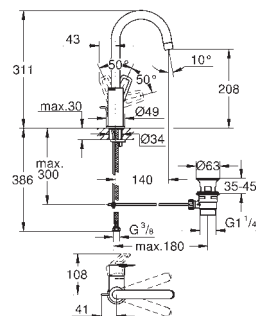

23 763 001	Chrome	4005176555800	103.93

BauLoop
Single-lever basin mixer 1/2"
L-Size
monobloc installation
metal lever
GROHE Longlife 28 mm ceramic cartridge
with temperature limiter
GROHE StarLight chrome finish
GROHE EcoJoy mousseur 5.7 l/min
rapid installation system
swivel tubular spout
plastic pop-up waste set 1 1/4"
flexible connection hoses
professional edition