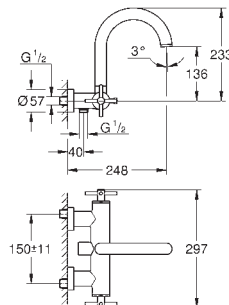

25 010 003	Chrome	4005176455407	583.55
25 010 DC3	supersteel	4005176455414	927.83
25 010 GL3	cool sunrise	4005176493881	905.76
25 010 DA3	warm sunset	4005176493904	905.76
25 010 AL3	Brushed Hard Graphite	4005176455421	1,060.37

Atrio Bath / shower mixer 1/2"
wall mounted
ceramic headparts 1/2", 90°
GROHE StarLight chrome finish
automatic diverter: bath/shower
tubular spout
with stop restriction
mousseur
covered S-unions
protected against backflow
without shower set
with cross handles
Two different sets of caps included. One set with „H“ and „C“ marking, one set without marking.