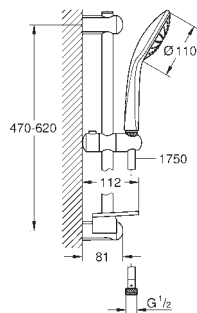

Euphoria 110 Mono Shower rail set 1 spray
Consisting of:
hand shower Euphoria Mono (27 265 000)
shower rail, 600 mm (27 499)
Silverflex shower hose 1750 mm (28 388 000)
GROHE EasyReach tray
GROHE EcoJoy 5.7 l/min. flow limiter
GROHE DreamSpray perfect spray pattern
GROHE StarLight chrome finish
GROHE FastFixation (upper bracket adjustable to adapt to existing holes)
SpeedClean anti-limescale system
Inner WaterGuide for a longer life
Twistfree preventing the hose from twisting
suitable for instantaneous heater
min. recommended pressure 1.0 bar

27 266 001	Chrome	4005176899812	90.44

ditto, with non-restricted flow