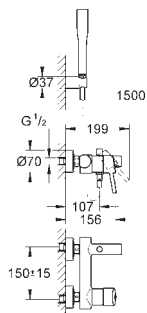

32 212 001	Chrome	4005176889035	205.01

Concetto
Single-lever bath/shower mixer 1/2"
wall mounted
metal lever
GROHE SilkMove 46 mm ceramic cartridge
GROHE StarLight chrome finish
adjustable flow rate limiter
automatic diverter: bath/shower
mousseur, integrated non-return valve
in the shower outlet 1/2"
S-unions
protected against backflow
optional temperature limiter (46 308 000)
with shower set
Consisting of:
Euphoria Cosmopolitan hand shower (27 400)
wall shower holder (27 056)
Relaxaflex hose 1500 mm 1/2" x 1/2" (28 151)