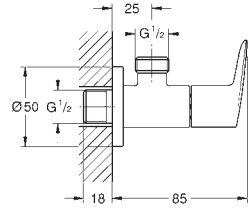

Ref. No.	Colour	EAN	Retail Guide Price (£)
22 009 001	Chrome	4005176556227	21.35

BauEdge
Angle valve 1/2"
Outlet thread 1/2"
headpart 3/8"
GROHE StarLight chrome finish