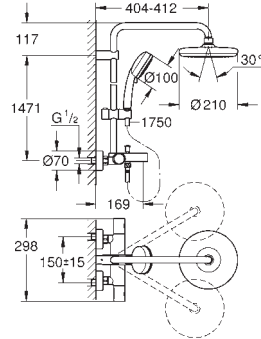

GROHE TEMPESTA SYSTEM

Ref. No.	Colour	EAN	Retail Guide Price (£)

26 223 001	Chrome	4005176408144	650.59

Tempesta Cosmopolitan System 210
Shower system with bath thermostat for wall mounting
Consisting of:
horizontal swivable 390 mm projection shower arm
exposed thermostat Grohtherm 1000 Cosmopolitan with Aquadimmer function
allows change between:
head shower Tempesta 210 (26 408)
Rain spray pattern
with ball joint
rotation angle $\pm 15^\circ$
bath inlet
separate diverter for hand shower
hand shower Tempesta Cosmopolitan 100 (27 571 001)
2 spray patterns:
Rain, Jet
adjustable height via gliding element
Rotaflex shower hose 1750 mm 1/2" x 1/2" (28 410)
GROHE TurboStat compact cartridge
with wax thermoelement
GROHE SafeStop safety button at 38°C
(calibration required)
GROHE SafeStop Plus optional temperature limiter at 43°C included
GROHE DreamSpray perfect spray pattern
GROHE StarLight chrome finish
SpeedClean anti-limescale system
Inner WaterGuide for a longer life
Twistfree preventing the hose from twisting
suitable for instantaneous heaters from 18 kW/h
minimum flow rate 7 l/min.

SHOWERS

26 224 001	Chrome	4005176408168	451.59