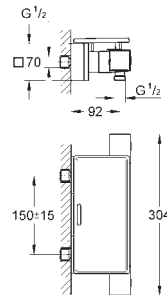

GROHE GROHTHERM CUBE

Ref. No.	Colour	EAN	Retail Guide Price (£)
34 491 000	Chrome	4005176940644	410.98

Grohtherm Cube
Thermostatic shower mixer 1/2"
wall mounted
GROHE StarLight chrome finish
GROHE SafeStop safety button at 38°C
(calibration required)
GROHE SafeStop Plus optional temperature limiter at 43°C included
GROHE TurboStat compact cartridge with wax thermoelement
integrated mixed water shut off
volume handle with **GROHE EcoButton**
(economy button with individually adjustable economy stop)
ceramic headpart 1/2", 180°
shower bottom outlet 1/2"
built-in non return valves
dirt strainers
protected against backflow
covered S-unions
GROHE EasyReach shower tray (18 700 000)
removable for easy cleaning
Da Vinci satin white finish
min. recommended pressure 1.0 bar
GROHE EcoJoy technology for less water and perfect flow

34 488 000	Chrome	4005176940620	365.21