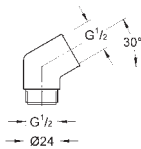

GROHE SENA

Ref. No.	Colour	EAN	Retail Guide Price (£)

28 389 000	Chrome	4005176269837	12.93

Sena
Adapter 1/2" x 1/2"
material: metal
for use with hand shower holder
or shower rail
GROHE StarLight chrome finish