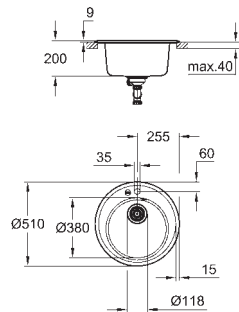

K200

Composite sink
model: K200 50-C 51 1.0
mounting type: standard built-in
material: quartz composite

GROHE Whisper

min. cabinet size: 500 mm
dimensions: Ø 510 mm
1 bowl: Ø 380 x 200 mm
inner bowl radius: Ø 380

GROHE FastFixation installation system

cut-out: Ø 490 mm
drainer: automatic waste fitting
accessories included: waste kit, basket strainer waste, mounting set
optional push to open excenter (40 986 SD0)
amount of fasteners included (top mount): 3