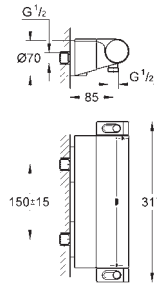

GROHE GROHTHERM 2000

Ref. No.	Colour	EAN	Retail Guide Price (£)
34 469 001	Chrome	4005176926396	342.31

Grohtherm 2000
Thermostatic shower mixer 1/2"
wall mounted
100% GROHE CoolTouch consisting of safety housing + S-unions with CoolTouch escutcheons
GROHE StarLight chrome finish
GROHE Aqua Paddle ergonomically shaped handles
temperature scale handle with
GROHE SafeStop safety stop at 38°C
(calibration required)
GROHE SafeStop Plus optional temperature limiter at 43°C included
integrated mixed water shut off
GROHE TurboStat compact cartridge
with wax thermoelement
volume handle with **GROHE EcoButton**
(economy button with individually adjustable economy stop)
ceramic headpart 1/2", 180°
shower bottom outlet 1/2"
built-in non return valves
dirt strainers
protected against backflow
covered S-unions, CoolTouch escutcheons with wall sealing
GROHE EasyReach shower tray
removable for easy cleaning
chrome
GROHE EcoJoy technology for less water and perfect flow

34 463 001	Chrome	4005176926419	377.78