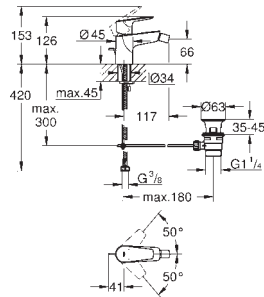

BauEdge
Bidet mixer 1/2"
monobloc installation
metal lever
GROHE Longlife 28 mm ceramic cartridge
with temperature limiter
GROHE StarLight chrome finish
GROHE EcoJoy mousseur 5.7 l/min
with ball joint
rapid installation system
plastic pop-up waste set 1 1/4"
flexible connection hoses
professional edition

23 635 001	Chrome	4005176556524	72.48