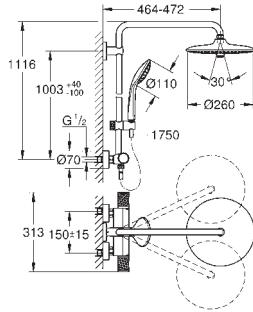

GROHE EUPHORIA SHOWER SYSTEM

Ref. No.	Colour	EAN	Retail Guide Price (£)

27 296 003	Chrome	4005176647963	603.37

Euphoria System 260
Shower system with thermostatic mixer for wall mounting
Consisting of:
horizontal swivable 450 mm projection shower arm
exposed thermostatic shower
with Aquadimmer function
allows change between:
head shower Euphoria 260 (26 455)
Rain, SmartRain, Jet
with ball joint
rotation angle $\pm 15^\circ$
hand shower Euphoria 110 Massage
(27 221 000)
3 spray patterns:
Rain, Massage, SmartRain
adjustable height via gliding element
Silverflex shower hose 1750 mm (28 388 000)
GROHE TurboStat compact cartridge
with wax thermoelement
GROHE SafeStop safety button at 38°C
(calibration required)
GROHE SafeStop Plus optional temperature limiter at 43°C included
GROHE CoolTouch prevents scalding on hot surfaces
GROHE ProGrip with knurl structure
GROHE DreamSpray perfect spray pattern
GROHE StarLight chrome finish
GROHE SprayDimmer (Stepless
flow rate reduction)
GROHE FastFixation (upper bracket adjustable)
Inner WaterGuide for a longer life
SpeedClean anti-limescale system
Twistfree preventing the hose from twisting
suitable for instantaneous heaters from 18 kW/h
minimum flow rate 7 l/min.
optional upgrade: **GROHE EasyReach** tray (26 362)
professional edition

27 615 002	Chrome	4005176647970	603.37