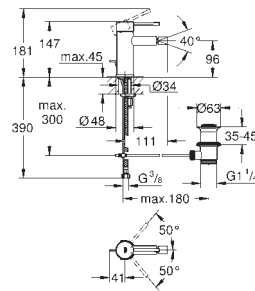

Essence
Bidet mixer 1/2"
S-Size

monobloc installation
metal lever
28 mm ceramic cartridge
with **GROHE SilkMove**
with temperature limiter
GROHE StarLight chrome finish
GROHE FastFixation Plus installation system
ball-joint mousseur
pop-up waste set 1 1/4"
flexible connection hoses