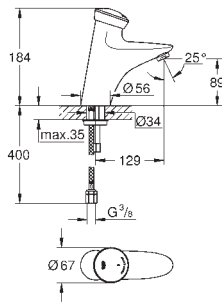

Eurodisc SE
Self-closing basin tap 1/2"
6V lithium battery, type CR-P2
for cold or premixed water
marking: blue (cold)
GROHE StarLight chrome finish
flexible connection hose
dirt strainer
rapid installation system
start-stop function
self-closing electronic
safety stop after 180 sec.
external access to flow time adjustment
Flow time infinitely adjustable from 2-180 sec.
Automatic flushing: 5 min after 3 days without use
CE approved
type of protection faucet IP 59K

36 209 000	Chrome	4005176207105	72.04

Security cover cap
vandal-proof, covered and pre-adjustable
suitable for single hole mixers
Europlus E and Eurodisc SE
Consisting of:
special mixing device for actuation by screwdriver
metallic cap
GROHE StarLight chrome finish

42 886 000		4005176200670	40.93

Battery
6V lithium battery, type CR-P2