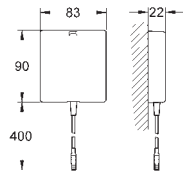

GROHE EUROCUBE E

Ref. No.	Colour	EAN	Retail Guide Price (£)

36 338 000

4005176896743

90.00

Switch mode power supply

for one eye infra-red wash basin mixer

switch mode power supply with operating voltage

100-230 V AC, 50 - 60 Hz

for concealed socket with cover and strain relief

suitable for the following products: 36 444 000, 36 440 000,
36 411 000, 36 413 000, 36 409 000, 36 325 001, 36 269 000,
36 015 001, 36 016 001, 36 421 000