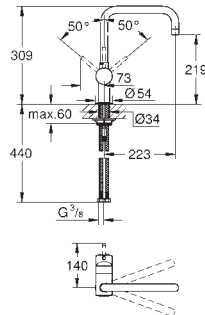

Minta
Single-lever sink mixer 1/2"
U spout, monobloc installation
GROHE StarLight finish
GROHE SilkMove 46 mm ceramic cartridge
adjustable flow rate limiter
selectable swivel area : 0° / 150° / 360°
swivel tubular spout
flexible connection hoses
rapid installation system
optional temperature limiter (46 308 000)

32 067 000   Chrome   4005176811142   214.43