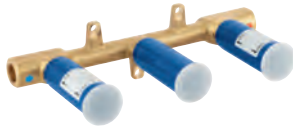

GROHE ATRIO

Ref. No.	Colour	EAN	Retail Guide Price (£)

29 025 002		4005176519895	229.00

Two-handle basin mixer concealed body, 1/2"
for 3-hole basin mixer
wall installation
without finishing trim set
DR-brass
installation device
allows for waterproofing of wall construction surrounding the concealed body with sealing sleeve