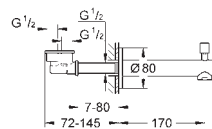

13 281 001	Chrome	4005176888694	120.19

Concetto
Bath spout with diverter
wall mounted
GROHE StarLight chrome finish
mousseur
automatic diverter: bath/shower
male thread 1/2"