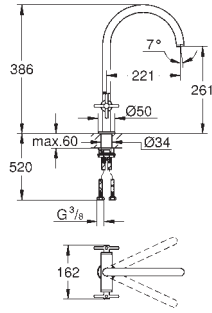

GROHE ATRIO

Ref. No.	Colour	EAN	Retail Guide Price (£)
30 362 000	Chrome	4005176496479	451.42
30 362 DC0	supersteel	4005176496486	588.20
30 362 AL0	Brushed Hard Graphite	4005176497292	676.02

Atrio
Two handle sink mixer 1/2"
C-spout
monobloc installation
GROHE StarLight chrome finish
ceramic headparts 1/2", 90°
selectable swivel area : 0° / 150° / 360°
flexible connection hoses
rapid installation system
mousseur