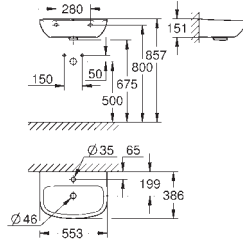

GROHE BAU CERAMIC

Ref. No.	Colour	EAN	Retail Guide Price (£)

39 440 000	alpine white	4005176405976	60.75

Bau Ceramic Wash basin 55
wall hung
1 hole punched
with overflow
553 x 386 mm
wall fixings not included
sanitary ware

39 643 000	alpine white	4005176570179	190.64