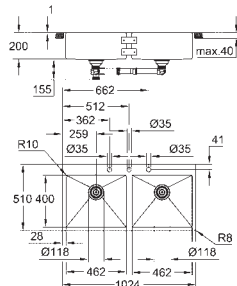

K800

Stainless steel sink

model: K800 120-S 102.4/51 2.0

mounting type: top mount or flush mount

material: stainless steel AISI 304 (V2A)

material thickness: 1 mm

GROHE StarLight finish

finish: satin finish

GROHE Whisper

min. cabinet size: 1200 mm

dimensions: 1024 x 510 mm

1 bowl: 462 x 400 x 200 mm

2 bowl: 462 x 400 x 200 mm

outer radius: R3, inner bowl radius: R10

GROHE FastFixation installation system

cut-out (top mount): 1009 x 495 mm

waste: Ø 3.5"/90 mm waste strainer with automatic waste fitting

accessories included: automatic waste fitting with rotary handle,

waste kit, basket strainer waste, mounting set

optional push to open excenter (40 986 SD0)

amount of fasteners included (top mount): 10

31 586 SD1	stainless steel	4005176607186	683.00