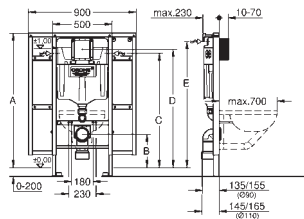

39 140 000 4005176315268 687.49

A	1080	1130
B	230	280
C	910	960
D	950	1000
E	1010	1060

**Rapid SL**  
**Element for WC, 1.13 m installation height**  
**with fixing element for back support and support rails**  
**with flushing cistern GD 2 , 6 l - 9 l**  
 for the disabled  
**for WC bowls 70 cm projection**  
 for on-the-wall installations or studded walls  
 powder coated steel frame, self-supporting  
 with fixed connections  
 TÜV approved  
 2 WC fixing bolts  
 4 wall brackets  
 fixing device for ceramic  
 distance of fixing bolts 180/230 mm  
 PP outlet bend Ø 90 mm  
 depth adjustable  
 PP reducer Ø 90/110 mm  
 inlet and outlet connecting set