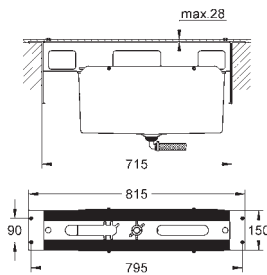

29 037 000		4005176865749	777.34

4/5-hole bath combination (optional)
baseframe for installation
under tiled surround
base frame
drainage box with
integrated outlet for splash water
caps to cover screw fixations always come in chrome color