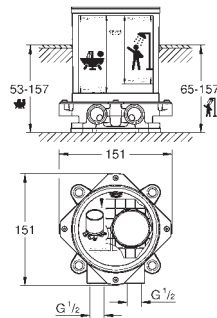

45 984 001 **4005176992056** **359.91**
Rough-in set 1/2"
for floor-mounted bath mixers/spouts and shower mixers
without finishing trim set
installation plate with 360° horizontal and 3° vertical adjustment
installation depth 53-157 mm for bath
mixers/spouts, depth compensation 104 mm
installation depth 65-157 mm for shower mixers, depth compensation 92 mm
two 1/2" female connections (hot/cold supplies)
flushing plug
Can take a single mixed supply
fixing material