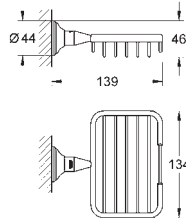

GROHE ESSENTIALS AUTHENTIC

Ref. No.	Colour	EAN	Retail Guide Price (£)
40 659 001	Chrome	4005176324376	33.90
40 659 EN1	brushed nickel	4005176324284	54.06

**Essentials Authentic
Corner Basket, small**
material: metal
concealed fastening
GROHE StarLight chrome finish