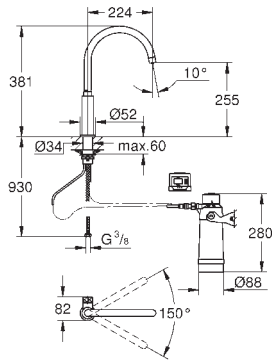

GROHE BLUE PURE

Ref. No.	Colour	EAN	Retail Guide Price (£)

30 387 000	Chrome	4005176565557	249.99

GROHE Blue Pure Mono

Starter kit

Consisting of:

GROHE Blue Mono mixer with filter function
monobloc installation

C-spout

handle for filtered table water

headpart 1/2"

GROHE StarLight chrome finish

swivel tubular spout

swivel area 150°

flexible connection hoses

GROHE Blue filter head

GROHE Blue activated carbon filter for premium taste

Up to 3000 Liters

filter exchange timer including 2 x AA batteries