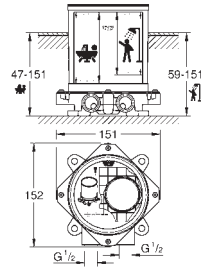

Ref. No.	Colour	EAN	Retail Guide Price (£)

29 086 000		4005176935497	231.18

Rough-in set 1/2"
for floor-mounted tub spouts and mixers
without finishing trim set
installation plate with 360° horizontal and 3° vertical adjustment
installation depth 47-151 mm
depth compensation 104 mm
two 1/2" female connections (hot/cold supplies)
flushing plug