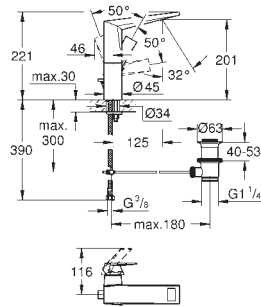

23 109 000	Chrome	4005176898754	720.94
23 109 DC0	supersteel	4005176489860	925.00
23 109 AL0	Brushed Hard Graphite	4005176353161	1,070.00

Allure Brilliant
Single-lever basin mixer 1/2"
L-Size
monobloc installation
28 mm ceramic cartridge
with **GROHE SilkMove**
temperature limiter
GROHE StarLight chrome finish
GROHE EcoJoy 5.0 l/min. flow limiter
GROHE FastFixation installation system
spout with integrated mousseur
pop-up waste set 1 1/4"
flexible connection hoses

23 112 000	Chrome	4005176898778	720.94
23 112 AL0	Brushed Hard Graphite	4005176489785	1,057.00

Ditto, smooth body