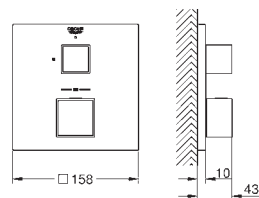

24 153 000	Chrome	4005176481178	490.90
24 153 DC0	supersteel	4005176574221	612.00
24 153 AL0	Brushed Hard Graphite	4005176585913	699.00

Grohtherm Cube
Thermostatic mixer for 1 outlet with shut off valve
set for final installation for
GROHE Rapido SmartBox 35 600
GROHE TurboStat compact cartridge
with wax thermoelement
wall escutcheon with **GROHE FastFixation**
(covered escutcheon- and shaft sealing, covered fixing)
metal escutcheon, retroactively 6° adjustable
GROHE SafeStop safety button at 38°C
(calibration required)
GROHE SafeStop Plus optional temperature limiter at 43°C or 46°C included
built-in non return valve
and dirt strainers
ceramic stop valve, 120°
flow performance:
outlet B = 27 l/min
outlet C = 30 l/min
without roughing-in-set

35 600 000		4005176413469	132.18
GROHE Rapido SmartBox Universal rough-in box for concealed installation