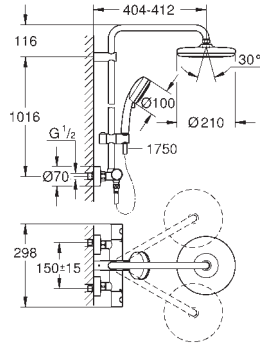

GROHE TEMPESTA SYSTEM

Ref. No.	Colour	EAN	Retail Guide Price (£)

26 514 000	Chrome	4005176476099	584.99

26 514 000 Chrome 4005176476099 584.99

Tempesta Cosmopolitan System 210 Shower system with thermostat for wall mounting

Consisting of:
horizontal swivable 390 mm projection shower arm
exposed thermostatic shower
with Aquadimmer function
allows change between:
head shower Tempesta 210 9.5 l/min (26 410)
Rain spray pattern
with ball joint
rotation angle $\pm 15^\circ$
hand shower Tempesta Cosmopolitan 100
2 spray patterns:
Rain, Jet
adjustable height via gliding element
Rotaflex shower hose 1750 mm 1/2" x 1/2" (28 410)
GROHE EcoJoy 9.5 l/min flow limiter
GROHE TurboStat compact cartridge
with wax thermostatic element
GROHE SafeStop safety button at 38°C
(calibration required)
GROHE SafeStop Plus integrated temperature
limiter at max 50°C
GROHE DreamSpray perfect spray pattern
GROHE StarLight chrome finish
GROHE MetalGrip ergonomically shaped metal handles
SpeedClean anti-limescale system
Inner WaterGuide for a longer life
Twistfree preventing the hose from twisting
suitable for instantaneous heaters from 18 kW/h
minimum flow rate 7 l/min.
optional upgrade: **GROHE EasyReach** tray (26 362)

SHOWERS

26 302 001	Chrome	4005176408137	508.45