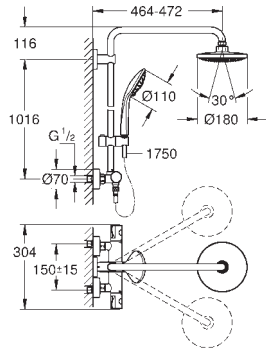

GROHE EUPHORIA SHOWER SYSTEM

Ref. No.	Colour	EAN	Retail Guide Price (£)

26 418 000	Chrome	4005176407666	487.49

Euphoria System 180 E
Shower system with thermostat for wall mounting
Consisting of:
horizontal swivable 450 mm projection shower arm
exposed thermostatic shower
with Aquadimmer function
with ergonomic handles
allows change between:
head shower Euphoria Cosmopolitan 180 (27 491 000)
Rain spray pattern
with ball joint
rotation angle $\pm 15^\circ$
hand shower Euphoria 110 Massage (27 221 000)
adjustable height via gliding element
Silverflex shower hose 1750 mm (28 388 000)
GROHE TurboStat compact cartridge
with wax thermoelement
GROHE SafeStop safety button at 38°C
(calibration required)
GROHE SafeStop Plus optional temperature limiter at 43°C included
GROHE DreamSpray perfect spray pattern
GROHE StarLight chrome finish
SpeedClean anti-limescale system
Inner WaterGuide for a longer life
Twistfree preventing the hose from twisting
suitable for instantaneous heaters from 18 kW/h
minimum flow rate 7 l/min.

27 932 000	Chrome	4005176924231	571.29