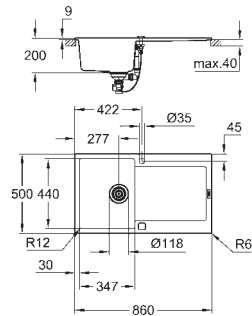

GROHE COMPOSITE SINKS

Ref. No.	Colour	EAN	Retail Guide Price (£)

31 644 AT0	granite gray	4005176521171	309.91
31 644 AP0	granite black	4005176521164	309.91

K500

Composite sink with drainer
model: K500 50-C 86/50 1.0 rev
mounting type: standard built-in
material: quartz composite

GROHE Whisper

min. cabinet size: 500 mm
dimensions: 860 x 500 mm
1 bowl: 347 x 440 x 200 mm

GROHE FastFixation installation system

sink mountable left or right
cut-out: 840 x 480 mm
drainer: automatic waste fitting
accessories included: automatic waste fitting with rotary handle, waste kit, basket strainer waste, mounting set
optional push to open exciter (40 986 SD0)
amount of fasteners included (top mount): 12
outer radius: R6, inner bowl radius: R12

31 645 AT0	granite gray	4005176521195	323.53
31 645 AP0	granite black	4005176521188	323.53