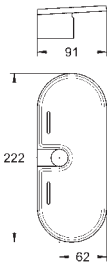

GROHE EUPHORIA

Ref. No.	Colour	EAN	Retail Guide Price (£)

27 596 000		4005176895944	10.30
GROHE EasyReach tray acrylic for Tempesta and Euphoria shower rails Ø 22 mm			

SHOWERS