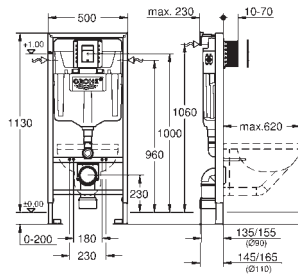

GROHE Fresh retro-fit set (38 796 000)

Rapid SL front wall brackets (38 558 00M)

WC set for noise protection (37 131 000)