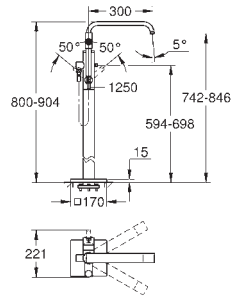

GROHE ALLURE

Ref. No.	Colour	EAN	Retail Guide Price (£)

32 754 002	Chrome	4005176428876	2,300.49

Allure
Single-lever bath mixer 1/2", floor mounted
set for final installation for 45 984 001
without roughing-in-set
GROHE SilkMove 46 mm ceramic cartridge
GROHE StarLight chrome finish
automatic diverter: bath/shower
swivel spout with mousseur
and stop limiter
projection 300 mm
integrated non-return valve
in the shower outlet 1/2"
with shower holder
Sena hand shower 6.6 l/min
protected against backflow