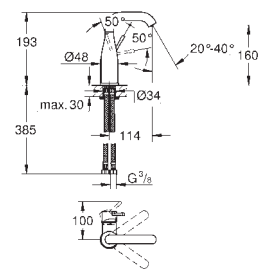

23 463 001	Chrome	4005176306914	179.38

Essence
Basin mixer 1/2"
M-Size
monobloc installation
metal lever
28 mm ceramic cartridge
with **GROHE SilkMove**
with temperature limiter
GROHE StarLight chrome finish
GROHE EcoJoy mousseur 5.7 l/min
GROHE AquaGuide adjustable mousseur
GROHE FastFixation Plus installation system
swivel spout with mousseur
and stop limiter
smooth body
flexible connection hoses