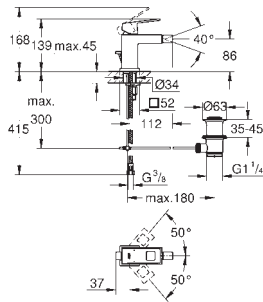

23 138 000	Chrome	4005176901133	213.25

Eurocube
Bidet mixer 1/2"
S-Size
monobloc installation
metal lever
28 mm ceramic cartridge
with **GROHE SilkMove**
temperature limiter
GROHE StarLight chrome finish
GROHE FastFixation Plus installation system
ball-joint mousseur
pop-up waste set 1 1/4"
flexible connection hoses