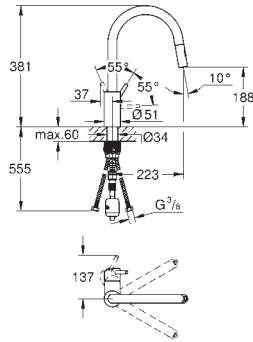

GROHE CONCETTO

Ref. No.	Colour	EAN	Retail Guide Price (£)
31 483 002	Chrome	4005176466809	244.32
31 483 DC2	supersteel	4005176466816	319.01

Concetto
Single-lever sink mixer 1/2"
high spout
monobloc installation
GROHE StarLight chrome finish
GROHE SilkMove 35 mm ceramic cartridge
GROHE EasyDock guarantees easy retraction and smooth docking back to the starting position
GROHE Zero separated inner water ways - lead and nickel free
pull-out dual spray
diverter: laminar spray/SpeedClean shower jet
adjustable flow rate limiter
swivel tubular spout
swivel area 360°
protected against backflow
flexible connection hoses
GROHE FastFixation rapid installation system