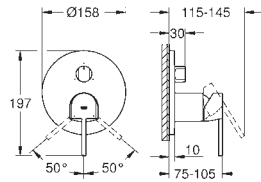

GROHE GROHE PLUS

Ref. No.	Colour	EAN	Retail Guide Price (£)
24 093 003	Chrome	4005176530050	219.00
24 093 DC3	supersteel	4005176574214	302.00
24 093 AL3	Brushed Hard Graphite	4005176585760	345.00

GROHE Plus
Single-lever mixer with 3-way diverter
set for final installation for
GROHE Rapido SmartBox 35 600
GROHE SilkMove 46 mm ceramic cartridge
GROHE StarLight chrome finish
wall escutcheon with **GROHE FastFixation**
(covered escutcheon- and shaft sealing, covered fixing)
metal escutcheon, retroactively 6° adjustable
metal lever
3-way diverter
flow performance:
outlet A = 27 l/min,
outlet B = 27 l/min,
outlet C = 27 l/min
without roughing-in-set

35 600 000	4005176413469	132.18
GROHE Rapido SmartBox Universal rough-in box for concealed installation