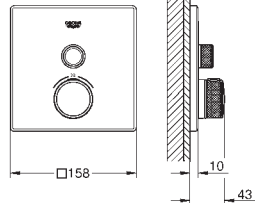

GROHE GROHTHERM SMARTCONTROL

Ref. No.	Colour	EAN	Retail Guide Price (£)
29 123 000	Chrome	4005176413292	515.17
29 123 GN0	brushed cool sunrise	4005176558122	719.00
29 123 DL0	brushed warm sunset	4005176558092	719.00
29 123 A00	hard graphite	4005176558054	674.00
29 123 AL0	Brushed Hard Graphite	4005176558061	719.00

Grotherm SmartControl
Thermostat for concealed installation with one valve
set for final installation for
GROHE Rapido SmartBox 35 600
metal wall escutcheon with **GROHE FastFixation** (covered escutcheon and shaft sealing, covered fixing), retroactively 6° adjustable
GROHE StarLight chrome finish
GROHE SmartControl push for ON-OFF, turn for volume adjustment from EcoJoy to full flow
exchangeable symbols
GROHE TurboStat compact cartridge with wax thermoelement
GROHE ProGrip with knurl structure
GROHE SafeStop safety button at 38°C (calibration required)
GROHE SafeStop Plus optional temperature limiter at 43°C or 46°C included
built-in non return valve and dirt strainers
without roughing-in-set
flow performance:
outlet A (to external shut-off) = 34 l/min
outlet B/C = 29 l/min

35 600 000		4005176413469	132.18
GROHE Rapido SmartBox Universal rough-in box for concealed installation			

29 124 000	Chrome	4005176413308	560.97
29 124 DC0	supersteel	4005176526329	685.00
29 124 GN0	brushed cool sunrise	4005176558207	783.00
29 124 DL0	brushed warm sunset	4005176558177	783.00
29 124 A00	hard graphite	4005176558139	734.00
29 124 AL0	Brushed Hard Graphite	4005176558146	783.00