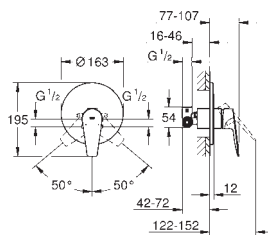

BauEdge
Single-lever shower mixer 1/2"
concealed installation
Consisting of:
set for final installation
metal lever
concealed body
GROHE Longlife 46 mm ceramic cartridge
GROHE StarLight chrome finish
adjustable flow rate limiter
escutcheon- and shaft-sealing
optional temperature limiter (46 375 000)
professional edition