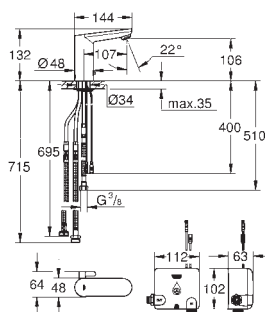

Eurosmart Cosmopolitan E
Powerbox
Infra-red electronic basin mixer 1/2" with mixing device and adjustable temperature limiter
with infrared sensor for bi-directional communication for monitoring, configuration and servicing
including Powerbox self-generating power system
GROHE EcoJoy 6.0 l/min mousseur
including all flexible connection hoses
non-return valve
dirt strainer
rapid installation system
Powerbox
power generator with water turbine
internal energy saving unit
with use of 60 s/24 h stand-by, 260 s/100 h stand-by
with additional backup power
7 pre-set programs
auto flush
thermal disinfection
cleaning mode
additional functions and precise settings by remote control 36 407

COMMERCIAL
FITTINGS