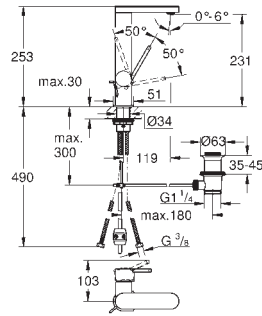

GROHE GROHE PLUS

Ref. No.	Colour	EAN	Retail Guide Price (£)

23 843 003	Chrome	4005176496547	329.00
23 843 DC3	supersteel	4005176574085	436.00

GROHE Plus
Single-lever basin mixer 1/2"
L-Size
monobloc installation
metal lever
28 mm ceramic cartridge
with GROHE SilkMove
with temperature limiter
GROHE StarLight chrome finish
GROHE EcoJoy SpeedClean mousseur 5.7 l/min
GROHE AquaGuide adjustable mousseur
rapid installation system
pull out spout
GROHE EasyDock guarantees easy retraction and smooth docking back to the starting position
pop-up waste set 1 1/4"
flexible connection hoses