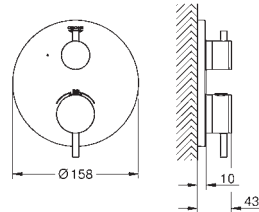

24 134 003	Chrome	4005176480959	600.98
24 134 DC3	supersteel	4005176480973	840.09
24 134 GL3	cool sunrise	4005176564369	821.00
24 134 DA3	warm sunset	4005176564345	506.00
24 134 AL3	Brushed Hard Graphite	4005176480997	960.09

Atrio

Thermostatic mixer for 1 outlet with shut off valve

set for final installation for

GROHE Rapido SmartBox 35 600

GROHE TurboStat compact cartridge

with wax thermoelement

GROHE StarLight chrome finish

wall escutcheon with GROHE FastFixation

(covered escutcheon- and shaft sealing, covered fixing)

metal escutcheon, retroactively 6° adjustable

GROHE SafeStop safety button at 38°C

(calibration required)

GROHE SafeStop Plus optional temperature limiter at 43°C or 46°C included

built-in non return valve

and dirt strainers

ceramic stop valve, 120°

metal handles

flow performance:

outlet B = 27 l/min

outlet C = 30 l/min

without roughing-in-set

35 600 000		4005176413469	132.18
GROHE Rapido SmartBox Universal rough-in box for concealed installation