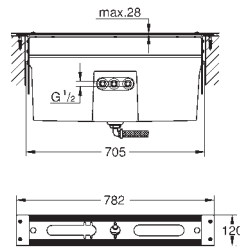

29 037 002		4005176519918	724.00

4/5-hole bath combination (optional)
baseframe for installation
under tiled surround
base frame
drainage box with
integrated outlet for splash water
allows for waterproofing of wall construction surrounding the concealed body
with sealing sleeve
caps to cover screw fixations always come in chrome color