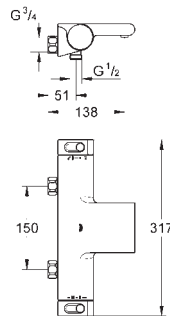

Grotherm 2000
Thermostatic bath/shower mixer 1/2"
wall mounted
GROHE CoolTouch safety housing
GROHE StarLight chrome finish
GROHE Aqua Paddle ergonomically shaped handles
GROHE SafeStop safety button at 38°C
(calibration required)
GROHE SafeStop Plus integrated temperature limiter at max 50°C
GROHE TurboStat compact cartridge with wax thermoelement
integrated mixed water shut off
GROHE AquaDimmer Eco with multiple function:
- integrated (economy button with economy stop for shower)
- flow control
- diverter: bath/shower
shower bottom outlet 1/2"
GROHE XL Waterfall
flow straightener
built-in non return valves
dirt strainers
protected against backflow
integrated flow limiter 14 l/min in the shower outlet
GROHE EcoJoy technology for less water and perfect flow