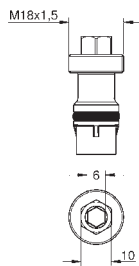

14 053 00M		4005176413513	50.88

Service stops
fits Grotherm SmartControl, SmartControl mixer and Grotherm 2-handle thermostatic trim sets in combination with GROHE Rapido SmartBox
packaging unit: 2 pieces