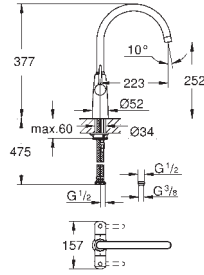

GROHE AMBI

Ref. No.	Colour	EAN	Retail Guide Price (£)

30 189 000	Chrome	4005176914102	168.10

Ambi
Two handle sink mixer 1/2"
monobloc installation
GROHE StarLight finish
ceramic headparts 1/2", 90°
mousseur
swivel tubular spout
selectable swivel area : 0° / 150° / 360°
with lever handles
lever opens to the front, protecting the backsplash
flexible connection hoses 1/2"
rapid installation system
min. recommended pressure 0.4 bar