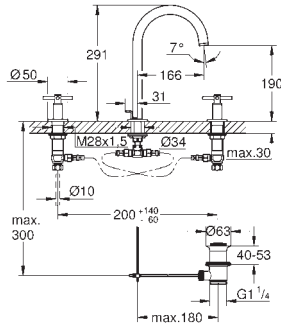

20 008 003	Chrome	4005176455285	486.45
20 008 DC3	supersteel	4005176455292	773.19
20 008 GL3	cool sunrise	4005176493607	754.80
20 008 DA3	warm sunset	4005176493621	754.80
20 008 AL3	Brushed Hard Graphite	4005176455308	883.63

Atrio
Three-hole basin mixer 1/2"
M-Size
ceramic headparts 1/2", 90°
GROHE StarLight chrome finish
GROHE EcoJoy 5.7 l/min laminar mousseur
swivel tubular spout with mousseur and stop limiter
pop-up waste set 1 1/4"
pressure-proof, flexible connection hoses
between spout and side valves
with cross handles
Two different sets of caps included. One set with „H“ and „C“ marking, one set without marking.