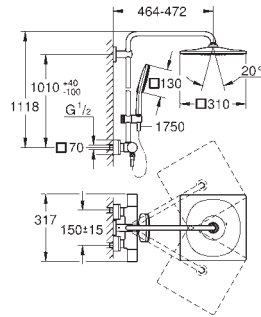

GROHE RAINSHOWER SMARTACTIVE SYSTEM

Ref. No.   Colour   EAN   Retail Guide Price (£)

26 649 000   Chrome   4005176533037   884.93

Rainshower SmartActive 310
Shower system with thermostat for wall mounting
Consisting of:
horizontal swivable 450 mm projection shower arm
exposed thermostatic shower
with Aquadimmer function
allows change between:
head shower Rainshower Mono 310 Cube (26 567)
with ball joint
rotation angle $\pm 15^\circ$
hand shower Rainshower SmartActive 130 Cube (26 550)
adjustable height via gliding element
including performance grip
Silverflex shower hose 1750 mm (28 388 000)
GROHE TurboStat compact cartridge
with wax thermoelement
GROHE SafeStop safety button at 38°C
(calibration required)
GROHE SafeStop Plus optional temperature limiter at 43°C included
GROHE CoolTouch prevents scalding on hot surfaces
GROHE DreamSpray perfect spray pattern
GROHE One-Click Showering spray selection
with one click
GROHE StarLight chrome finish
GROHE FastFixation (upper bracket adjustable)
SpeedClean anti-limescale system
suitable for instantaneous heaters from 18 kW/h
minimum flow rate 7 l/min.

26 652 000   Chrome   4005176533044   884.93
ditto, with GROHE EcoJoy 9.5 l/min flow limiter