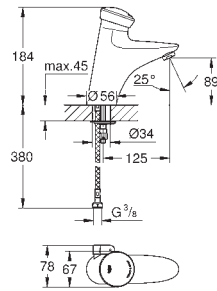

GROHE EURODISC SE

Ref. No.	Colour	EAN	Retail Guide Price (£)

36 233 000	Chrome	4005176283338	539.36

Eurodisc SE
Self-closing basin mixer with mixing device and adjustable temperature limiter
6V lithium battery, type CR-P2
GROHE StarLight chrome finish
flexible connection hoses
start-stop function
self-closing electronic
safety stop after 180 sec.
Flow time infinitely adjustable from 2-180 sec.
Automatic flushing: 5 min after 3 days without use
thermal desinfection for 3,5 or 11 min
CE approved
type of protection faucet IP 59K

36 249 000	Chrome	4005176283345	615.01