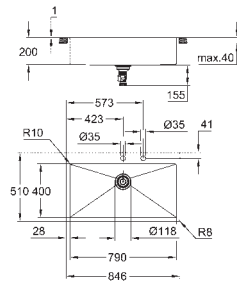

GROHE STAINLESS STEEL SINKS

Ref. No.	Colour	EAN	Retail Guide Price (£)

31 584 SD1	stainless steel	4005176607172	585.00

K800

Stainless steel sink

model: K800 90-S 84.6/51 1.0

mounting type: top mount or flush mount

material: stainless steel AISI 304 (V2A)

material thickness: 1 mm

GROHE StarLight finish

finish: satin finish

GROHE Whisper

min. cabinet size: 900 mm

dimensions: 846 x 510 mm

1 bowl: 790 x 400 x 200 mm

outer radius: R3, inner bowl radius: R10

GROHE FastFixation installation system

cut-out (top mount): 831 x 495 mm

waste: Ø 3.5"/90 mm waste strainer with automatic waste fitting

accessories included: automatic waste fitting with rotary handle,

waste kit, basket strainer waste, mounting set

optional push to open excenter (40 986 SD0)

amount of fasteners included (top mount): 10

31 585 SD1	stainless steel	4005176607189	780.00