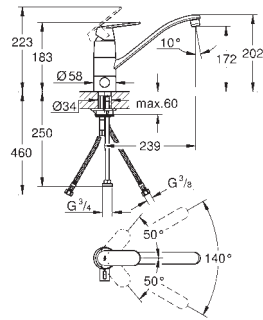

GROHE EUROSMART COSMOPOLITAN

Ref. No.   Colour   EAN   Retail Guide Price (£)

31 161 000   Chrome   4005176889158   203.66

Eurosmart Cosmopolitan
Single-lever sink mixer 1/2"
integrated stop valve
low spout
monobloc installation
GROHE StarLight finish
GROHE SilkMove 46 mm ceramic cartridge
mousseur
adjustable flow rate limiter
swivel tubular spout
swivel area 140°
flexible connection hoses
rapid installation system