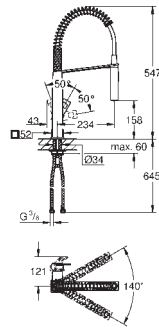

GROHE EUROCUBE

Ref. No.	Colour	EAN	Retail Guide Price (£)
31 395 000	Chrome	4005176304774	585.54
31 395 DC0	supersteel	4005176304767	754.80

Eurocube
Single-lever sink mixer 1/2"
monobloc installation
GROHE StarLight finish
28 mm ceramic cartridge
with **GROHE SilkMove**
diverter: mousseur/shower jet
automatic return to laminar spray
swivel spout
swivel area 140°
360° maneuverable spring arm
protected against backflow
flexible connection hoses
applicable for under cupboard installation
rapid installation system

31 255 000	Chrome	4005176901416	201.96
31 255 DC0	supersteel	4005176994319	416.35