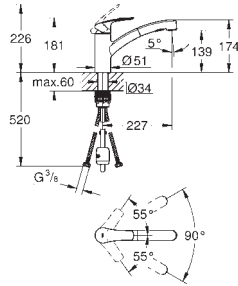

Ref. No.	Colour	EAN	Retail Guide Price (£)
30 305 001	Chrome	4005176635465	160.55
30 305 DC1	supersteel	4005176635472	203.67

Eurosmart
Single-lever sink mixer 1/2"
low spout
monobloc installation
GROHE StarLight chrome finish
GROHE SilkMove 35 mm ceramic cartridge
flow strainer
with integrated temperature limiter
pull-out dual spray control - switches between regular flow and spray
diverter: laminar spray/SpeedClean shower jet
automatic return to laminar spray
adjustable flow rate limiter
swivel cast spout
swivel area 90°
GROHE Zero separated inner water ways - lead and nickel free
flexible connection hoses 3/8"
GROHE FastFixation Plus installation system
protected against backflow

33 202 003	Chrome	4005176635588	128.22