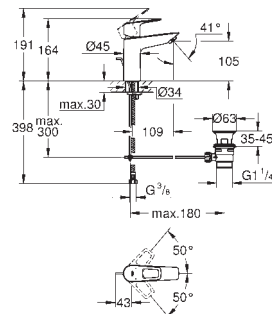

23 885 001	Chrome	4005176554216	91.20

BauLoop
Basin mixer 1/2"
M-Size
monobloc installation
metal lever
GROHE Longlife 28 mm ceramic cartridge
with temperature limiter
GROHE StarLight chrome finish
GROHE Zero separated inner water ways - lead and nickel free
GROHE LowFlow mousseur 3.5 l/min
rapid installation system
plastic pop-up waste set 1 1/4"
flexible connection hoses
professional edition