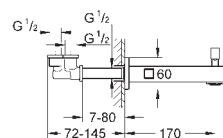

13 304 000 **Chrome** **4005176906367** **134.25**
Bath spout
wall mounted
GROHE StarLight chrome finish
mousseur
automatic diverter: bath/shower
male thread 1/2"
projection 170 mm