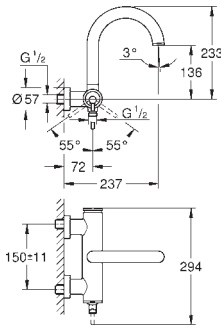

GROHE ATRIO

Ref. No.	Colour	EAN	Retail Guide Price (£)
32 652 003	Chrome	4005176454851	511.28
32 652 DC3	supersteel	4005176454868	811.86
32 652 GL3	cool sunrise	4005176492631	792.54
32 652 DA3	warm sunset	4005176492655	792.54
32 652 AL3	Brushed Hard Graphite	4005176454875	927.83

Atrio
Single-lever bath/shower mixer 1/2"
wall mounted
GROHE SilkMove 35 mm ceramic cartridge
GROHE StarLight chrome finish
adjustable flow rate limiter
automatic diverter: bath/shower
cast spout
mousseur
shower bottom outlet 1/2" with
integrated non return-valve
covered S-unions
protected against backflow