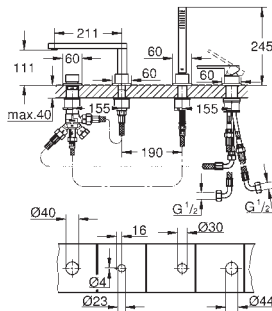

29 307 003	Chrome	4005176529993	799.00
29 307 DC3	supersteel	4005176574160	1,107.00
29 307 AL3	Brushed Hard Graphite	4005176585715	1,265.00

GROHE Plus
4-hole single-lever bath combination
GROHE SilkMove 35 mm ceramic cartridge
with temperature limiter
GROHE StarLight chrome finish
Consisting of:
pre-assembled spout laminair mousseur
single lever mixer operating element
metal lever
diverter bath/shower
hand shower Euphoria Cube 6.6 l/min
metal shower hose 2000 mm
flexible connection hoses
connection for shower hose
protected against backflow
can be used with 29 037 002
min. recommended pressure 1.0 bar