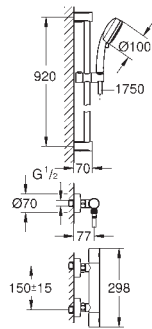

47 175 000		4005176803895	156.36

GROHE TurboStat cartridge 1/2"

for reversed inlets (hot water right)
fits Grotherm 800, Grotherm 800 Cosmopolitan, Grotherm 1000 Performance,
Grotherm 1000, Grotherm Cube, Grotherm 2000 and Grotherm 3000
exposed thermostats
service solution, does not comply with EN1111
Note: CoolTouch-function is omitted after
being installed in exposed fittings