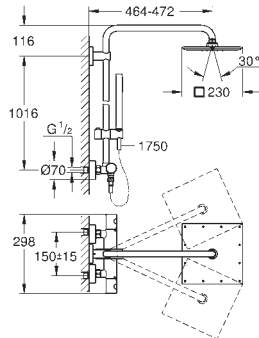

Euphoria System 230
Shower system with thermostat for wall mounting
Consisting of:
horizontal swivable 450 mm projection shower arm
exposed thermostatic shower
with Aquadimmer function
allows change between:
head shower Allure 230 (27 479 000)
material: metal
Rain spray pattern
with ball joint
rotation angle $\pm 15^\circ$
hand shower Euphoria Cube Stick (27 698 000)
adjustable height via gliding element
(12 140 000)
Silverflex shower hose 1750 mm (28 388 000)
GROHE TurboStat compact cartridge
with wax thermoelement
GROHE SafeStop safety button at 38°C
(calibration required)
GROHE SafeStop Plus optional temperature limiter at 43°C included
GROHE DreamSpray perfect spray pattern
GROHE StarLight chrome finish
SpeedClean anti-limescale system
Inner WaterGuide for a longer life
Twistfree preventing the hose from twisting
GROHE MetalGrip ergonomically shaped metal handles
suitable for instantaneous heaters from 18 kW/h
minimum flow rate 7 l/min.
optional upgrade: **GROHE EasyReach** tray (26 362)