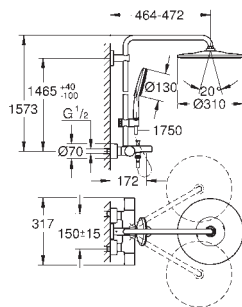

26 657 000   Chrome   4005176533075   1,018.44

Rainshower SmartActive 310
Shower system with bath thermostat for wall mounting
Consisting of:
horizontal swivable 450 mm projection shower arm
exposed thermostatic shower
with Aquadimmer function
allows change between:
head shower Rainshower Mono 310 (26 562)
with ball joint
rotation angle $\pm 15^\circ$
bath inlet
separate diverter for hand shower
hand shower Rainshower SmartActive 130 (26 574)
adjustable height via gliding element
including performance grip
Silverflex shower hose 1750 mm (28 388 000)
GROHE TurboStat compact cartridge
with wax thermoelement
GROHE SafeStop safety button at 38°C
(calibration required)
GROHE SafeStop Plus optional temperature limiter at 43°C included
GROHE CoolTouch prevents scalding on hot surfaces
GROHE DreamSpray perfect spray pattern
GROHE StarLight chrome finish
GROHE EcoJoy 9.5 l/min flow limiter
GROHE FastFixation (upper bracket adjustable to adapt to existing holes)
SpeedClean anti-limescale system
Inner WaterGuide for a longer life
suitable for instantaneous heaters from 18 kW/h
minimum flow rate 7 l/min.