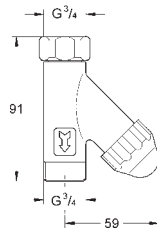

GROHE SAFETY SYSTEMS

Ref. No.	Colour	EAN	Retail Guide Price (£)

41 275 000	Chrome	4005176280481	40.67

Original WAS inclined filter 3/4"
suitable for cold and warm water up to + 80 C
transparent cap
mesh width 315 µm
stainless steel filter insert
GROHE StarLight chrome finish