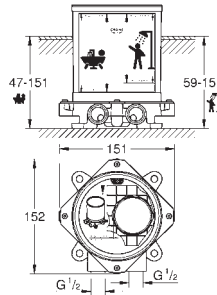

29 086 000		4005176935497	231.18

Rough-in set 1/2"
for floor-mounted tub spouts and mixers
without finishing trim set
installation plate with 360° horizontal and 3° vertical adjustment
installation depth 47-151 mm
depth compensation 104 mm
two 1/2" female connections (hot/cold supplies)
flushing plug