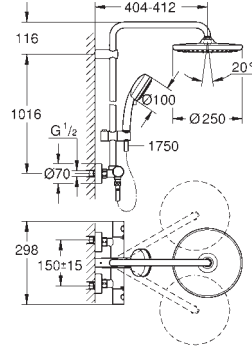

GROHE TEMPESTA SYSTEM

Ref. No.	Colour	EAN	Retail Guide Price (£)

26 670 000	Chrome	4005176580574	517.49

Tempesta Cosmopolitan System 250

Shower system with thermostat for wall mounting

Consisting of:

horizontal swivable 390 mm projection shower arm

exposed thermostatic shower

with Aquadimmer function

allows change between:

head shower Tempesta 250 (26 666)

spray pattern:

Rain

head shower with white rear cover

with ball joint

rotation angle $\pm 10^\circ$

GROHE EcoJoy 9.5 l/min flow limiter

hand shower Tempesta Cosmopolitan 100 (27 571 001)

2 spray patterns:

Rain, Jet

GROHE EcoJoy 5.7 l/min. flow limiter

adjustable height via gliding element

Rotaflex shower hose 1750 mm 1/2" x 1/2" (28 410)

GROHE EcoJoy technology for less water and perfect flow

GROHE TurboStat compact cartridge

with wax thermoelement

GROHE SafeStop safety button at 38°C

(calibration required)

GROHE SafeStop Plus optional temperature limiter at 43°C included

GROHE DreamSpray perfect spray pattern

GROHE StarLight chrome finish

SpeedClean anti-limescale system

Inner WaterGuide for a longer life

Twistfree preventing the hose from twisting

suitable for instantaneous heaters from 18 kW/h

minimum flow rate 7 l/min.

optional upgrade: **GROHE EasyReach** tray (26 362)

professional edition

26 689 000	Chrome	4005176580765	517.49