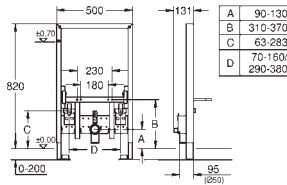

38 543 000   **4005176291258**   **304.16**

Rapid SL
Element for bidet, 0.82 m installation height
for on-the-wall installations or studded walls
height adjustable fitting connections

Includes:
bidet fixing bolts
HT-outlet bend Ø 50 mm
seal Ø 32 mm
fixing material for bidet
for on-the-wall installation please order wall brackets 38 558 00M (sold separately)