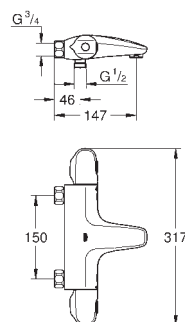

Grotherm 1000
Thermostatic bath/shower mixer 1/2"
wall mounted
GROHE CoolTouch safety housing
GROHE StarLight chrome finish
GROHE MetalGrip ergonomically shaped metal handles
GROHE SafeStop safety button at 38°C
(calibration required)
GROHE SafeStop Plus optional temperature limiter at 43°C included
GROHE TurboStat compact cartridge
with wax thermoelement
integrated mixed water shut off
GROHE AquaDimmer Eco with multiple function:
- integrated **GROHE EcoButton**
(economy button with economy stop for shower)
- flow control
- diverter: bath/shower
shower bottom outlet 1/2"
built-in non return valves
mousseur
dirt strainers
protected against backflow
without connection unions for wall mounting
min. recommended pressure 1.0 bar
GROHE EcoJoy technology for less water and perfect flow