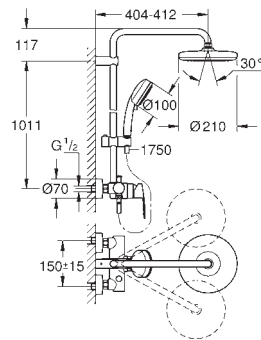

Tempesta Cosmopolitan System 210
Shower system with single lever for wall mounting
Consisting of:
horizontal swivable 390 mm projection shower arm
exposed single-lever shower mixer
with diverter
allows change between:
head shower Tempesta 210 (26 408)
Rain spray pattern
with ball joint
rotation angle $\pm 15^\circ$
hand shower Tempesta Cosmopolitan 100 (27 571 001)
2 spray patterns:
Rain, Jet
adjustable height via gliding element
Rotaflex shower hose 1750 mm 1/2" x 1/2" (28 410)
GROHE SilkMove 46 mm ceramic cartridge
GROHE DreamSpray perfect spray pattern
GROHE StarLight chrome finish
SpeedClean anti-limescale system
Inner WaterGuide for a longer life
Twistfree preventing the hose from twisting
suitable for instantaneous heaters from 18 kW/h
minimum flow rate 7 l/min.