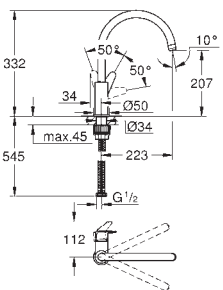

31 231 001   Chrome   4005176478260   77.00

BauCurve
Single-lever sink mixer 1/2"
high spout
monobloc installation
GROHE StarLight chrome finish
GROHE Longlife 28 mm ceramic cartridge
GROHE Zero separated inner water ways - lead and nickel free
spout with mousseur
swivel tubular spout
swivel area 360°
flexible connection hoses
GROHE FastFixation Plus ultra fast and simple installation - no tools needed
for installation on a 60 mm worktop fixation set 48 384 000 is needed