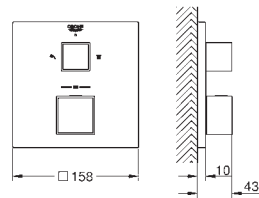

24 154 000	Chrome	4005176481185	547.24
24 154 DC0	supersteel	4005176574238	682.00
24 154 AL0	Brushed Hard Graphite	4005176585920	779.00

Grotherm Cube
Thermostatic shower mixer for 2 outlets with integrated shut off/diverter valve
set for final installation for
GROHE Rapido SmartBox 35 600
GROHE TurboStat compact cartridge
with wax thermoelement
wall escutcheon with **GROHE FastFixation**
(covered escutcheon- and shaft sealing, covered fixing)
metal escutcheon, retroactively 6° adjustable
printed head and hand shower symbol
GROHE SafeStop safety button at 38°C
(calibration required)
GROHE SafeStop Plus optional temperature limiter at 43°C or 46°C included
GROHE AquaDimmer, integrated shut off/diverter valve
flow performance:
outlet B = 27 l/min
outlet C = 30 l/min
without roughing-in-set

35 600 000		4005176413469	132.18
GROHE Rapido SmartBox Universal rough-in box for concealed installation