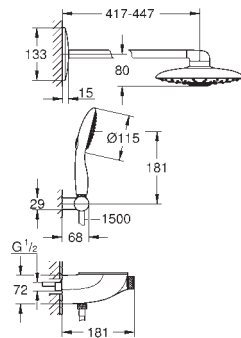

Rainshower System SmartControl Duo 360
Combi shower system with thermostat, exposed/concealed
Consisting of:
exposed/concealed SmartControl thermostat
allows change between:
head shower Rainshower Duo 360 with horizontal 450 mm shower arm, spray plate white
GROHE PureRain/GROHE Rain O² spray* and TrioMassage
hand shower Power&Soul 115, spray plate white (27 671 LS0)
hand shower wall holder (27 055)
Silverflex shower hose 1.500 mm (28 364)
min. recommended pressure 1.5 bar
GROHE DreamSpray perfect spray pattern
GROHE StarLight chrome finish
GROHE CoolTouch prevents scalding on hot surfaces
GROHE TurboStat compact cartridge with wax thermoelement
GROHE EcoJoy technology for less water and perfect flow
GROHE SafeStop safety button at 38°C
(calibration required)
GROHE SafeStop Plus optional temperature limiter at 43°C included
GROHE SmartControl push for ON-OFF, turn for volume adjustment from EcoJoy to full flow
GROHE EasyReach shower tray
SpeedClean anti-limescale system
Inner WaterGuide for a longer life
Twistfree preventing the hose from twisting
requires rough-in set 26 264 001 and concealed unit 26 449 000 – all to be ordered separately

* to be decided during initial installation; factory default setting: GROHE PureRain