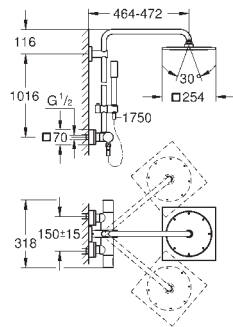

GROHE RAINSHOWER® SYSTEM

Ref. No.	Colour	EAN	Retail Guide Price (£)

27 469 000	Chrome	4005176882593	1,155.14

Rainshower F-Series System 254
Shower system with thermostat for wall mounting
horizontal swivable 450 mm projection shower arm
exposed thermostatic shower
with Aquadimmer function
allows change between:
head shower Rainshower F-Series 254 (27 285 000)
material: metal
with ball joint, rotation angle $\pm 20^\circ$
hand shower Sena (28 341 000)
adjustable height via gliding element
(12 140 000)
metal shower hose 1750 mm
GROHE EcoJoy 9.5 l/min flow limiter
GROHE TurboStat
GROHE SafeStop safety button at 38°C
(calibration required)
GROHE SafeStop Plus optional temperature limiter at 43°C included
GROHE CoolTouch
GROHE DreamSpray perfect flow
GROHE StarLight chrome finish
SpeedClean anti-limescale system
Inner WaterGuide for a longer life

27 569 000	Chrome	4005176894275	1,155.12

ditto, with non-restricted flow