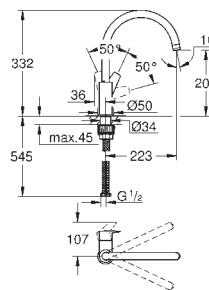

31 233 001   Chrome   4005176478284   77.00

BauEdge
Single-lever sink mixer 1/2"
monobloc installation
metal lever
GROHE Longlife 28 mm ceramic cartridge
GROHE StarLight chrome finish
GROHE Zero separated inner water ways - lead and nickel free
swivel tubular spout
mousseur
flexible connection hoses
GROHE FastFixation Plus ultra fast and simple installation - no tools needed for installation on a 60 mm worktop fixation set 48 384 000 is needed