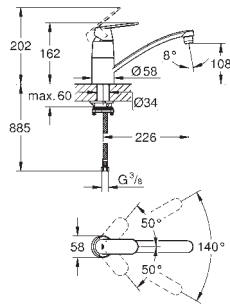

31 170 000   Chrome   4005176889165   225.22

Eurosmart Cosmopolitan
Single-lever sink mixer 1/2"
for installation in front of window
low spout
monobloc installation
GROHE StarLight finish
GROHE SilkMove 46 mm ceramic cartridge
adjustable flow rate limiter
mousseur
swivel tubular spout
swivel area 140°
non-removable socket height: 30 mm
flexible connection hoses

KITCHEN
FITTINGS