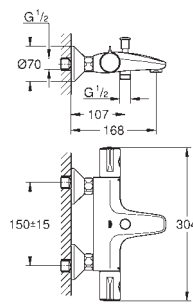

Grohtherm 800
Thermostatic bath/shower mixer 1/2"
wall mounted
GROHE StarLight chrome finish
GROHE SafeStop safety button at 38°C
(calibration required)
GROHE SafeStop Plus optional temperature limiter at 43°C included
GROHE TurboStat compact cartridge with wax thermoelement
integrated mixed water shut off
automatic diverter: bath/shower
volume handle with **GROHE EcoButton**
(economy button with individually adjustable economy stop)
ceramic headpart 1/2", 180°
shower bottom outlet 1/2"
mousseur
built-in non return valves
dirt strainers
protected against backflow
S-unions
metal escutcheon
min. recommended pressure 1.0 bar
GROHE EcoJoy technology for less water and perfect flow