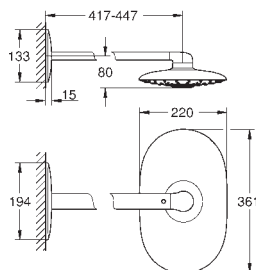

Rainshower Duo 360
Head shower set 450 mm, 2 sprays
Consisting of:
head shower Rainshower Duo 360, spray plate chrome
2 spray patterns:
GROHE PureRain/GROHE Rain O² spray* and TrioMassage
horizontal 450 mm shower arm
GROHE DreamSpray perfect spray pattern
GROHE StarLight chrome finish
SpeedClean anti-limescale system
Inner WaterGuide for a longer life
requires rough-in set 26 264 001 – to be ordered separately

* to be decided during initial installation; factory default setting: GROHE PureRain