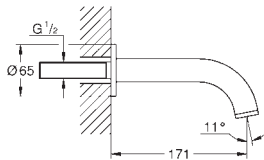

13 139 003	Chrome	4005176455131	218.95
13 139 DC3	supersteel	4005176455148	347.91
13 139 GL3	cool sunrise	4005176493263	339.66
13 139 DA3	warm sunset	4005176493287	339.66
13 139 AL3	Brushed Hard Graphite	4005176455155	397.64

Atrio

Bath spout
wall mounted
GROHE StarLight chrome finish
mousseur
projection 171 mm