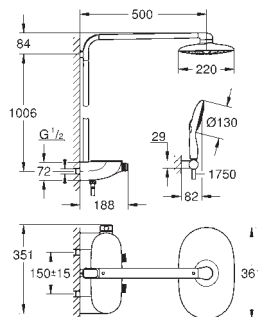

GROHE RAINSHOWER SYSTEM SMARTCONTROL

Ref. No.	Colour	EAN	Retail Guide Price (£)

26 361 000	Chrome	4005176347580	1,326.84

Rainshower System SmartControl Mono 360 Shower system with thermostat for wall mounting

Consisting of:
horizontal 500 mm shower arm
exposed SmartControl thermostat
allows change between:
head shower Rainshower Mono 360, spray plate chrome
GROHE PureRain/GROHE Rain O² spray*
Power&Soul 130 hand shower, spray plate white (27 673 LS0)
hand shower wall holder (27 055)
Silverflex shower hose 1750 mm (28 388 000)
min. recommended pressure 1.5 bar
GROHE DreamSpray perfect spray pattern
GROHE StarLight chrome finish
GROHE CoolTouch prevents scalding on hot surfaces
GROHE TurboStat compact cartridge
with wax thermoelement
GROHE EcoJoy technology for less water and perfect flow
GROHE SafeStop safety button at 38°C
(calibration required)
GROHE SafeStop Plus optional temperature limiter at 43°C included
GROHE SmartControl push for ON-OFF, turn for volume adjustment from
EcoJoy to full flow
GROHE EasyReach shower tray
SpeedClean anti-limescale system
Inner WaterGuide for a longer life
suitable for instantaneous heaters from 18 kW/h
Twistfree preventing the hose from twisting
* to be decided during initial installation; factory default setting: GROHE PureRain

SHOWERS