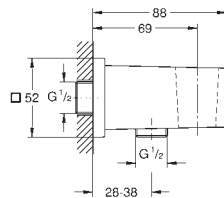

26 370 000	Chrome	4005176341380	33.19

Euphoria Cube
Shower outlet elbow, 1/2"
with wall shower holder
male thread
protected against backflow
GROHE StarLight chrome finish