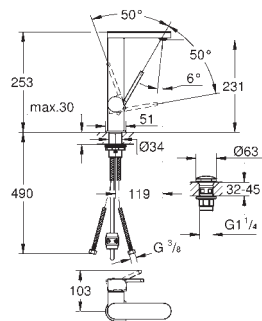

23 844 003	Chrome	4005176496554	329.00

GROHE Plus
Single-lever basin mixer 1/2"
L-Size
monobloc installation
metal lever
28 mm ceramic cartridge
with GROHE SilkMove
with temperature limiter
GROHE StarLight chrome finish
GROHE EcoJoy SpeedClean mousseur 5.7 l/min
GROHE AquaGuide adjustable mousseur
rapid installation system
pull out spout
GROHE EasyDock guarantees easy retraction and smooth docking back to the starting position
smooth body with push-open pop-up waste set 1 1/4"
flexible connection hoses