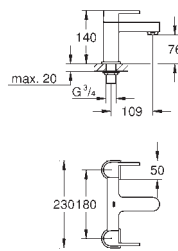

25 132 003	Chrome	4005176529870	369.00

GROHE Plus
Two-handed Bath filler 1/2"
deck mounted
metal handles
Longlife headpart 3/4"
recommended pressure 0.2 - 5.0 bar
GROHE StarLight finish