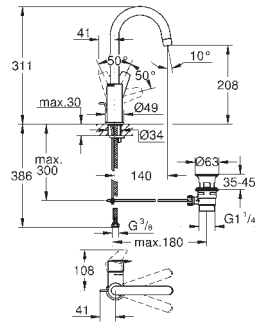

23 760 001	Chrome	4005176556418	103.93

BauEdge
Single-lever basin mixer 1/2"
L-Size
monobloc installation
metal lever
GROHE Longlife 28 mm ceramic cartridge
with temperature limiter
GROHE StarLight chrome finish
GROHE EcoJoy mousseur 5.7 l/min
rapid installation system
swivel tubular spout
plastic pop-up waste set 1 1/4"
flexible connection hoses
professional edition