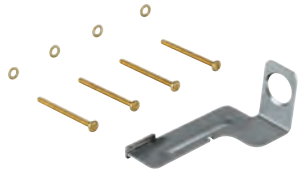

GROHE RAPID SL ACCESSORIES

Ref. No.	Colour	EAN	Retail Guide Price (£)

43 617 000		4005176841163	72.41
Motor support device for Rapid SL 38 675 for the disabled as of mid 2008 or installation of infra-red electronic