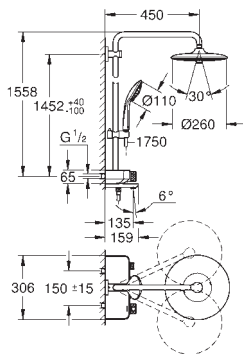

Euphoria SmartControl System 260 Mono

Shower system with bath thermostat for wall mounting

Consisting of:

horizontal swivable 450 mm projection shower arm

upper bracket adjustable for minimal adaption to existing drilling holes

exposed SmartControl bath thermostat

allows change between:

head shower Euphoria 260 (26 455)

3 spray patterns:

Rain, SmartRain, Jet

with ball joint

rotation angle $\pm 15^\circ$

bath inlet

hand shower Euphoria 110 Massage, spray plate white (27 221 001)

3 spray patterns:

Rain, SmartRain, Massage

adjustable height via gliding element

Silverflex shower hose 1750 mm (28 388 000)

GROHE DreamSpray perfect spray pattern

GROHE StarLight chrome finish

GROHE CoolTouch prevents scalding on hot surfaces

GROHE TurboStat compact cartridge

with wax thermoelement

GROHE ProGrip with knurl structure

GROHE EcoJoy technology for less water and perfect flow

- **GROHE SafeStop** at 38°C

GROHE SafeStop Plus optional temperature limiter at 43°C included

GROHE SmartControl push for ON-OFF, turn for volume adjustment from

EcoJoy to full flow

integrated **GROHE EasyReach** shower tray

SpeedClean anti-limescale system

Inner WaterGuide for a longer life

Twistfree preventing the hose from twisting

suitable for instantaneous heaters from 18 kW/h

minimum flow rate 7 l/min.