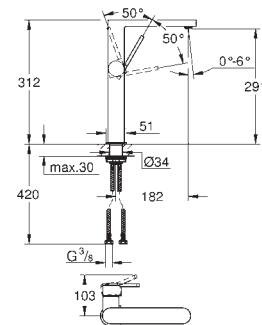

32 618 003	Chrome	4005176529740	299.00
32 618 DC3	supersteel	4005176574092	416.00
32 618 AL3	Brushed Hard Graphite	4005176585647	476.00

GROHE Plus
Basin mixer 1/2"
XL-Size
monobloc installation
metal lever
for free-standing basins
28 mm ceramic cartridge
with GROHE SilkMove
with temperature limiter
GROHE StarLight chrome finish
GROHE EcoJoy SpeedClean mousseur 5.7 l/min
GROHE AquaGuide adjustable mousseur
rapid installation system
smooth body
flexible connection hoses