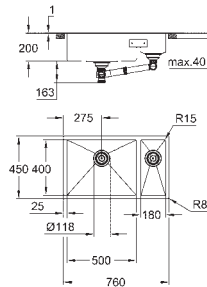

K700 Undermount
Stainless steel sink
model: K700U 80-S 76/45 1.5 lh
mounting type: undermount, top mount or flush mount
material: stainless steel AISI 304 (V2A)
material thickness: 1 mm
GROHE StarLight finish
finish: satin finish
GROHE Whisper
min. cabinet size: 800 mm
dimensions: 760 x 450 mm
1 bowl: 500 x 400 x 195 mm
0.5 bowl: 180 x 400 x 200 mm
outer radius: R16 (undermount)/R3 (topmount), inner bowl radius: R15
GROHE FastFixation installation system
sink mountable left
cut-out (undermount): 712 x 402 mm (R16)
cut-out (top mount): 745 x 435 mm
drainer: Ø 3.5"/90 mm basket strainer waste
accessories included: waste kit, basket strainer waste, mounting set
optional push to open excenter (40 986 SD0)
amount of fasteners included (top mount): 8
amount of fasteners included (undermount): 8

31 576 SD1	stainless steel	4005176607103	249.00