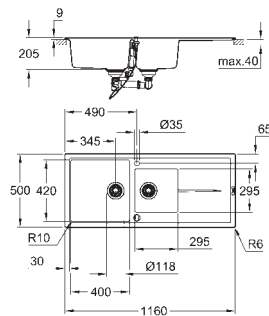

K400

Composite sink with drainer
model: K400 80-C 116/50 1.5 rev
mounting type: standard built-in
material: quartz composite

GROHE Whisper

min. cabinet size: 800 mm
dimensions: 1160 x 500 mm
1 bowl: 400 x 420 x 205 mm
2 bowl: 295 x 295 x 205 mm
outer radius: R6, inner bowl radius: R10

GROHE FastFixation installation system

sink mountable left or right
cut-out: 1140 x 480 mm
drainer: automatic waste fitting
accessories included: automatic waste fitting with rotary handle, waste kit, basket strainer waste, mounting set
optional push to open excenter (40 986 SD0)
amount of fasteners included (top mount): 10

31 656 AT0	granite gray	4005176521416	191.61
31 656 AP0	granite black	4005176521409	191.61