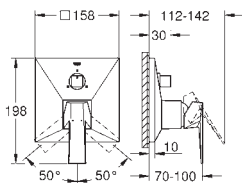

Allure Brilliant
Single-lever mixer with 3-way diverter
set for final installation for
GROHE Rapido SmartBox 35 600
GROHE SilkMove 46 mm ceramic cartridge
GROHE StarLight chrome finish
wall escutcheon with **GROHE FastFixation**
(covered escutcheon- and shaft sealing, covered fixing)
metal escutcheon, retroactively 6° adjustable
metal lever
3-way diverter
flow performance:
outlet A = 27 l/min,
outlet B = 27 l/min,
outlet C = 27 l/min
without roughing-in-set

35 600 000		4005176413469	132.18
GROHE Rapido SmartBox Universal rough-in box for concealed installation			

19 787 001	Chrome	4005176429057	1,563.17
19 787 DC1	supersteel	4005176489570	1,990.00
19 787 AL1	Brushed Hard Graphite	4005176489563	2,275.00