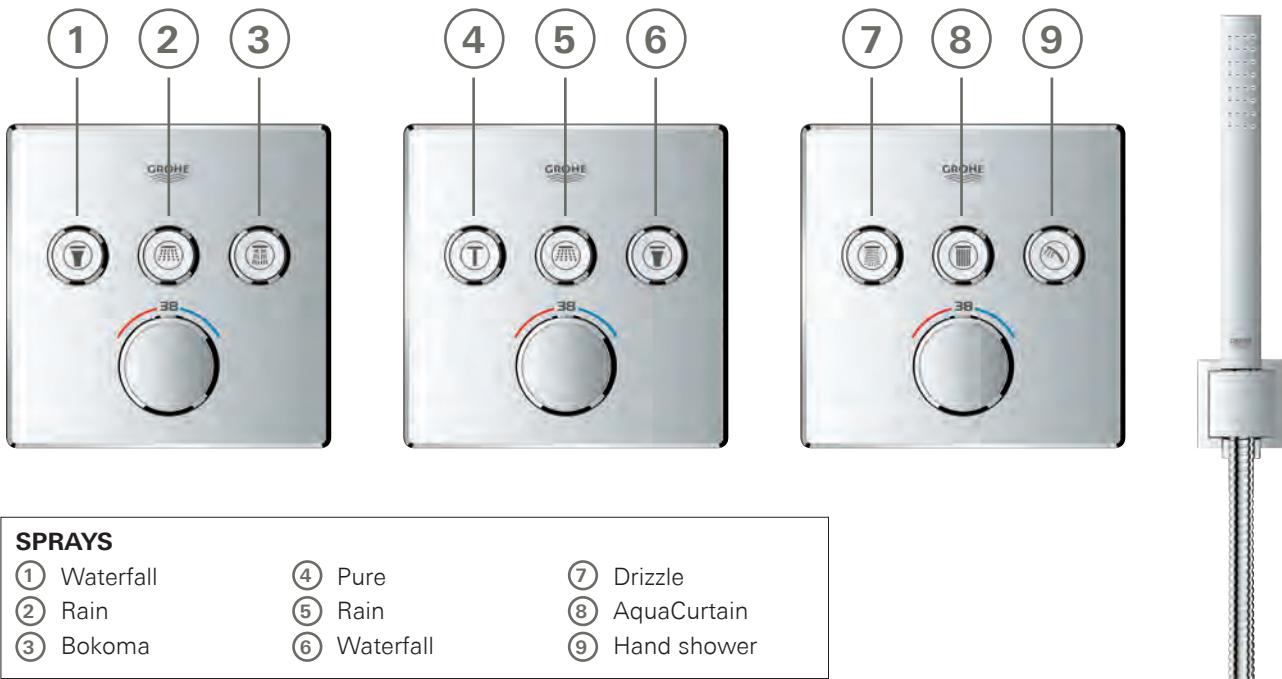

INGENIOUS: A TOTAL WATER EXPERIENCE AT YOUR FINGERTIPS.

Compose your own water music. With AquaSymphony you can create your perfect shower moment. The intelligent control systems let you select and adjust a different shower experience for every day, to be completely in tune with your wishes. Choose your favourite!

GROHTHERM SMARTCONTROL CONFIGURATION

3 x 29 126 000, 3 x 35 600 000, 26 370 000, 27 698 000, 28 143 000