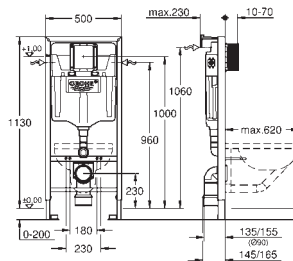

GROHE RAPID SL FOR WC

Ref. No.	Colour	EAN	Retail Guide Price (£)

38 536 001		4005176863929	208.33

Rapid SL

Element for WC, 1.13 m installation height with flushing cistern GD 2, 6 l - 9 l

for on-the-wall installations or studded walls powder coated steel frame, self-supporting with fixed connections

TÜV approved

2 WC fixing bolts

fixing device for ceramic

WC ceramics with small bearing area (< 205 mm) require

additional accessory 38 779 000

distance of fixing bolts 180/230 mm

outlet bend Ø 90 mm

depth adjustable

reducer Ø 90/110 mm

inlet and outlet connecting set

flushing cistern GD 2, 6 - 9 l, containing following features:

water supply from left/right or back

1/2" water supply connection including integrated angle valve and push fit flexible hose union

including wall brackets 38 558 00M for on-the-wall installation for mounting of small flush plates please order revision shaft 40 911 000 (sold separately)

38 539 001

4005176863912

237.49

Rapid SL

Element for WC, 1.13 m installation height with flushing cistern GD 2, 6 l - 9 l

quick adjustment, lockable

fixing material

TÜV approved

2 WC fixing bolts

fixing device for ceramic

WC ceramics with small bearing area (< 205 mm) require

additional accessory 38 779 000

distance of fixing bolts 180/230 mm

outlet bend Ø 90 mm

depth adjustable

reducer Ø 90/110 mm

inlet and outlet connecting set

inlet and outlet connecting set

flushing cistern GD 2, 6 - 9 l, containing following features:

factory set 6 l and 3 l

pneumatic discharge valve offering 2 modes of

operation: dual flush or single flush

water supply from left/right or back

low noise (group I acc. to

German Noise Specification)

Insulated against condensation

1/2" water supply connection including integrated

angle valve and push fit flexible hose union