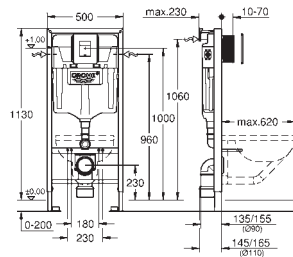

GROHE RAPID SL FOR WC

Ref. No.	Colour	EAN	Retail Guide Price (£)

38 827 000	Chrome	4005176870477	308.33

Rapid SL
5-in-1 set for WC, 1.13 m installation height
with flushing cistern GD 2 , 6 l - 9 l

Consisting of:
Rapid SL element for WC (38 528 001)
Skate Cosmopolitan flush plate, chrome (38 732 000)
GROHE Fresh retro-fit set (38 796 000)
Rapid SL front wall brackets (38 558 00M)
including WC set for noise protection (37 131 000)