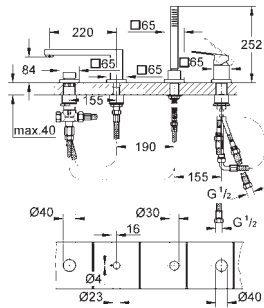

19 897 001	Chrome	4005176429101	1,094.38
19 897 DC1	supersteel	4005176525087	1,348.00
19 897 AL1	Brushed Hard Graphite	4005176585548	1,540.00

Eurocube
4-hole single-lever bath combination
GROHE SilkMove 46 mm ceramic cartridge
GROHE StarLight chrome finish
pre-assembled spout fixing
single lever mixer operating element
metal lever
bath inlet with mousseur
diverter bath/shower
hand shower Euphoria Cube+ 6.6 l/min
metal shower hose 2000 mm
flexible connection hoses
connection for shower hose
protected against backflow
for use with 29 037 000