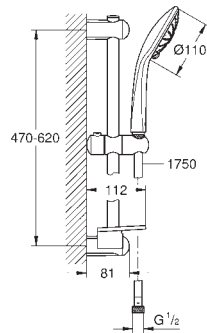

Ref. No.	Colour	EAN	Retail Guide Price (£)

27 243 001	Chrome	4005176899799	101.89

Euphoria 110 Massage Shower rail set 3 sprays
hand shower Massage (27 239 000)
shower rail, 600 mm (27 499)
Silverflex shower hose 1750 mm (28 388 000)
GROHE EasyReach tray (27 596)
GROHE EcoJoy 9.5 l/min flow limiter
GROHE DreamSpray perfect spray pattern
GROHE SprayDimmer (Stepless flow rate reduction)
GROHE StarLight chrome finish
GROHE FastFixation (upper bracket adjustable to adapt to existing holes)
SpeedClean anti-limescale system
Inner WaterGuide for a longer life
Twistfree preventing the hose from twisting
suitable for instantaneous heater

27 231 001	Chrome	4005176899553	101.89

ditto, with non-restricted flow

27 242 001	Chrome	4005176899782	101.86