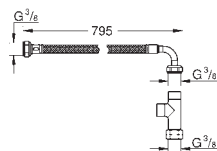

14 074 000		4005176575365	37.00

Accessory set shower hose and T piece
for manual bidet seat
Consisting of:
T unit 3/8"
flexible connection hose
795 mm
3/8" x 3/8"

SHOWER TOILET