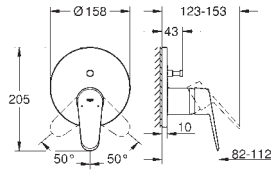

GROHE EURODISC JOY

Ref. No.	Colour	EAN	Retail Guide Price (£)

24 056 002	Chrome	4005176465437	169.61

Eurodisc Cosmopolitan

Single-lever mixer with 2-way diverter

set for final installation for
GROHE Rapido SmartBox 35 600

GROHE SilkMove 46 mm ceramic cartridge

GROHE StarLight chrome finish

wall escutcheon with **GROHE FastFixation**

(covered escutcheon- and shaft sealing, covered fixing)

metal escutcheon, retroactively 6° adjustable

metal lever

automatic 2-way diverter

flow performance:

outlet B = 27 l/min, outlet C = 27 l/min

without roughing-in-set

35 600 000

4005176413469

132.18

GROHE Rapido SmartBox Universal rough-in box for concealed installation