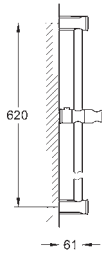

GROHE TEMPESTA

Ref. No.	Colour	EAN	Retail Guide Price (£)
27 519 000	Chrome	4005176886485	56.10
Tempesta Rustic Shower rail, 600 mm with wall brackets, glider and swival holder GROHE StarLight chrome finish			
27 520 000	Chrome	4005176886492	56.11
ditto, 900 mm			

SHOWERS