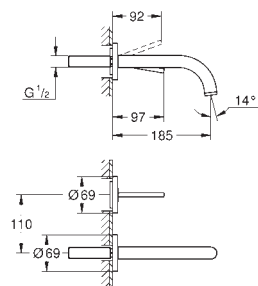

19 287 003	Chrome	4005176454738	364.57
19 287 DC3	supersteel	4005176454745	579.87
19 287 GL3	cool sunrise	4005176492358	566.10
19 287 DA3	warm sunset	4005176492372	566.10
19 287 AL3	Brushed Hard Graphite	4005176454752	662.71

Atrio
Two-hole basin mixer joystick
wall mounted
without concealed body
set for final installation for
23 429 000
GROHE FeatherControl Joystick cartridge
GROHE StarLight chrome finish
GROHE EcoJoy 5.7 l/min laminar mousseur
centre distance 110 mm
projection 185 mm