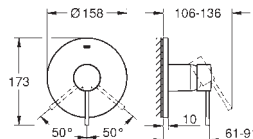

Essence
Single-lever shower mixer trim
set for final installation for
GROHE Rapido SmartBox 35 600
GROHE SilkMove 46 mm ceramic cartridge
GROHE StarLight chrome finish
wall escutcheon with **GROHE FastFixation**
(covered escutcheon- and shaft sealing, covered fixing)
metal escutcheon, retroactively 6° adjustable
metal lever
flow performance:
outlet B or C = 30 l/min
without roughing-in-set

35 600 000		4005176413469	132.18

GROHE Rapido SmartBox Universal rough-in box for concealed installation