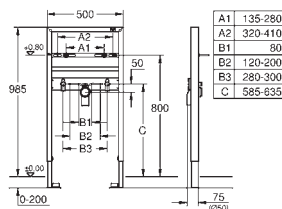

Rapid SL
Element for wash basin, single hole installation

1.0 m finished installation height
for on-the-wall installations or studded walls

Includes
wash basin fixing bolts with fixing device for ceramic
HT-outlet bend Ø 50 mm
seal Ø 32 mm
for on-the-wall installation please order wall brackets 38 558 00M (sold separately)

38 553 001   **4005176863813**   **262.49**