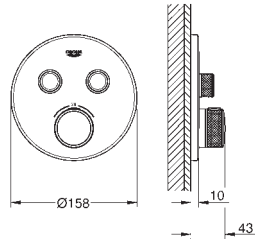

GROHE ATRIO

Ref. No.	Colour	EAN	Retail Guide Price (£)
29 119 000	Chrome	4005176412257	568.04
29 119 DC0	supersteel	4005176455056	742.85
29 119 GL0	cool sunrise	4005176493041	726.00
29 119 DA0	warm sunset	4005176493065	726.00
29 119 AL0	Brushed Hard Graphite	4005176455063	744.40

Grotherm SmartControl
Thermostat for concealed installation with 2 valves
set for final installation for
GROHE Rapido SmartBox 35 600
metal wall escutcheon with **GROHE FastFixation** (covered escutcheon and shaft sealing, covered fixing), retroactively 6° adjustable
GROHE StarLight chrome finish
GROHE SmartControl push for ON-OFF, turn for volume adjustment from EcoJoy to full flow
exchangeable symbols
GROHE TurboStat compact cartridge with wax thermoelement
GROHE ProGrip with knurl structure
GROHE SafeStop safety button at 38°C (calibration required)
GROHE SafeStop Plus optional temperature limiter at 43°C or 46°C included
built-in non return valve and dirt strainers
multiple outlets can be run simultaneously
without roughing-in-set
flow performance:
outlet B = 24 l/min
outlet C = 26 l/min
outlet B+C = 29 l/min

35 600 000		4005176413469	132.18
GROHE Rapido SmartBox Universal rough-in box for concealed installation			

29 121 000	Chrome	4005176412271	580.09
29 121 DC0	supersteel	4005176455094	714.00
29 121 GL0	cool sunrise	4005176493188	785.00
29 121 DA0	warm sunset	4005176493201	785.00
29 121 AL0	Brushed Hard Graphite	4005176455100	918.30