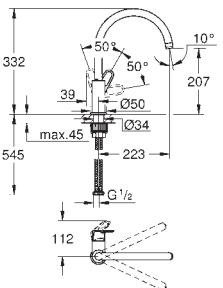

31 230 001   Chrome   4005176478277   77.00

GROHE BauFlow
Single-lever sink mixer 1/2"
monobloc installation
metal lever
GROHE StarLight finish
GROHE Longlife 28 mm ceramic cartridge
GROHE Zero separated inner water ways - lead and nickel free
swivel tubular spout
mousseur
flexible connection hoses
GROHE FastFixation Plus ultra fast and simple installation - no tools needed
for installation on a 60 mm worktop fixation set 48 384 000 is needed