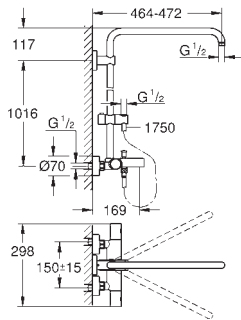

GROHE EUPHORIA SHOWER SYSTEM

Ref. No.   Colour   EAN   Retail Guide Price (£)

26 243 000   Chrome   4005176316326   601.06

Euphoria Shower System
Shower system with bath thermostat for wall mounting
with short shower rail for installation in showers
Consisting of:
horizontal swivable 450 mm projection shower arm
exposed thermostatic shower
with Aquadimmer function
separate diverter for hand shower
gliding element
Silverflex shower hose 1750 mm (28 388 000)
distance between thermostat and upper bracket: 1016 mm
GROHE TurboStat compact cartridge
with wax thermoelement
GROHE SafeStop safety button at 38°C
(calibration required)
GROHE SafeStop Plus optional temperature limiter at 43°C included
GROHE StarLight chrome finish
Inner WaterGuide for a longer life
Twistfree preventing the hose from twisting
suitable for instantaneous heaters from 18 kW/h
minimum flow rate 7 l/min.

27 473 001   Chrome   4005176417900   532.34