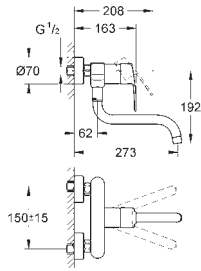

GROHE EUROSTYLE COSMOPOLITAN

Ref. No.	Colour	EAN	Retail Guide Price (£)

33 982 002	Chrome	4005176890833	134.26

Eurostyle Cosmopolitan
Single-lever sink mixer 1/2"
wall mounted
GROHE StarLight finish
GROHE SilkMove 46 mm ceramic cartridge
mousseur
adjustable flow rate limiter
swivel tubular spout
selectable swivel area : 0° / 150°
projection 273 mm
S-unions