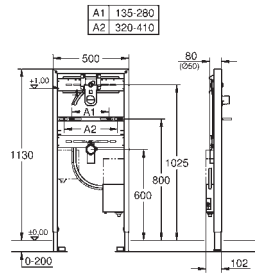

GROHE RAPID SL FOR WASH BASIN AND BIDET

Ref. No.   Colour   EAN   Retail Guide Price (£)

38 748 002   **Chrome**   **4005176416323**   **574.99**

Rapid SL
Element for wash basin with roughin-in set for infra-red electronic
suitable for trim sets Europlus E 36 042 SD0, Essence E 36 447 000 and Eurocube E 36 442 000

1.13 m finished installation height
for on-the-wall installations or studded walls

Includes
wash basin fixing bolts with fixing device for ceramic
variable distance of fixing bolts
HT-outlet bend Ø 50 mm
seal Ø 32 mm
pre-mounted roughing-in set with protecting block
fire-proof pipe for laying electronic cables
installation box with water group, stop valve and flush elbow
connection with noise protected fitting holder 1/2"
connecting box for mains supply 230 V
CE approved
for installation with pre-mixed or cold water
for on-the-wall installation please order wall brackets 38 558 00M (sold separately)

38 546 000   **4005176291289**   **154.16**