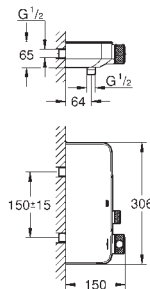

Grotherm SmartControl
Thermostatic shower mixer 1/2"
wall mounted
GROHE CoolTouch prevents scalding on hot surfaces
GROHE StarLight chrome finish
GROHE SafeStop safety button at 38°C
(calibration required)
GROHE SafeStop Plus optional temperature limiter at 43°C included
GROHE TurboStat compact cartridge
with wax thermoelement
GROHE ProGrip with knurl structure
GROHE SmartControl push for ON-OFF, turn for volume adjustment from
EcoJoy to full flow
integrated **GROHE EasyReach** shower tray
shower bottom outlet 1/2"
built-in non return valve
and dirt strainers
protected against backflow

33 849 001	Chrome	4005176409189	292.22
33 849 DC1	supersteel	4005176412783	455.71
33 849 AL1	Brushed Hard Graphite	4005176586200	480.42