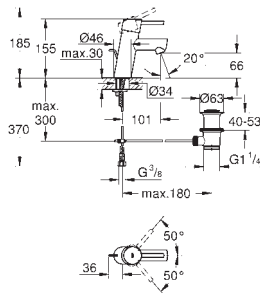

32 204 10E   Chrome   4005176887345   143.20

Concetto
Basin mixer 1/2"
S-Size
monobloc installation
metal lever
28 mm ceramic cartridge with **GROHE SilkMove** temperature limiter
GROHE StarLight chrome finish
GROHE EcoJoy SpeedClean mousseur 5.7 l/min
GROHE FastFixation installation system with centering support
pop-up waste set 1 1/4"
flexible connection hoses