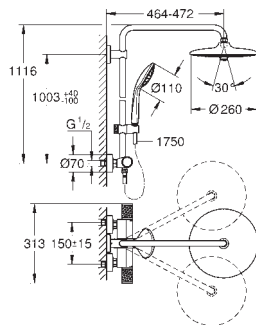

Euphoria System 260
Shower system with thermostatic mixer for wall mounting
Consisting of:
horizontal swivable 450 mm projection shower arm
exposed thermostatic shower
with Aquadimmer function
allows change between:
head shower Euphoria 260 (26 457)
Rain, SmartRain, Jet
with ball joint
rotation angle $\pm 15^\circ$
hand shower Euphoria 110 Massage
(27 239 000)
3 spray patterns:
Rain, Massage, SmartRain
adjustable height via gliding element
Silverflex shower hose 1750 mm (28 388 000)
GROHE TurboStat compact cartridge
with wax thermoelement
GROHE SafeStop safety button at 38°C
(calibration required)
GROHE SafeStop Plus optional temperature limiter at 43°C included
GROHE CoolTouch prevents scalding on hot surfaces
GROHE ProGrip with knurl structure
GROHE DreamSpray perfect spray pattern
GROHE StarLight chrome finish
GROHE SprayDimmer (Stepless
flow rate reduction)
GROHE EcoJoy 9.5 l/min flow limiter
GROHE FastFixation (upper bracket adjustable)
Inner WaterGuide for a longer life
SpeedClean anti-limescale system
Twistfree preventing the hose from twisting
suitable for instantaneous heaters from 18 kW/h
minimum flow rate 7 l/min.
optional upgrade: **GROHE EasyReach** tray (26 362)
professional edition