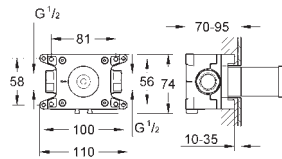

GROHE RAPIDO C / STOP VALVES

Ref. No.   Colour   EAN   Retail Guide Price (£)

35 028 000   **4005176908316**   **134.24**
GROHE Rapido C
Rough-in for single volume control
for grid installation of Grohtherm Custom Shower system
built-in box with removable protection cover
waterproof membrane base for wall sealing
for masonry and drywall installation
fixing points for front and back wall
body of DR brass
pre-assembled ceramic headpart 3/4"
connection threads 1/2"
installation depth 70 - 95 mm

CONCEALED SOLUTIONS