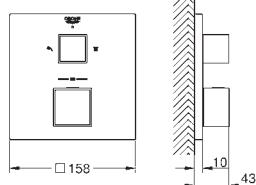

35 600 000   4005176413469   132.18
GROHE Rapido SmartBox Universal rough-in box for concealed installation