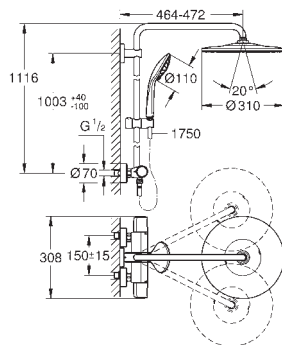

Euphoria System 310
Shower system with thermostatic mixer for wall mounting
Consisting of:
horizontal swivable 450 mm projection shower arm
exposed thermostatic shower
with Aquadimmer function
allows change between:
head shower Rainshower Mono 310 (26 562)
spray pattern:
GROHE PureRain
with ball joint
rotation angle $\pm 15^\circ$
hand shower Euphoria 110 Massage (27 239 000)
adjustable height via gliding element
Silverflex shower hose 1750 mm (28 388 000)
GROHE TurboStat compact cartridge
with wax thermoelement
GROHE SafeStop safety button at 38°C
(calibration required)
GROHE SafeStop Plus optional temperature limiter at 43°C included
GROHE CoolTouch prevents scalding on hot surfaces
GROHE MetalGrip ergonomically shaped metal handles
GROHE DreamSpray perfect spray pattern
GROHE StarLight chrome finish
GROHE SprayDimmer (Stepless
flow rate reduction)
GROHE EcoJoy 9.5 l/min flow limiter
GROHE FastFixation (upper bracket adjustable)
Inner WaterGuide for a longer life
SpeedClean anti-limescale system
Twistfree preventing the hose from twisting
suitable for instantaneous heaters from 18 kW/h
minimum flow rate 7 l/min.
optional upgrade: **GROHE EasyReach** tray (26 362)
professional edition