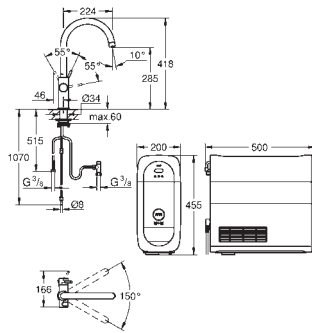

carbon filter and GROHE Blue magnesium + zinc filter

GROHE Blue filter S-Size, filter head with flexible

water hardness adjustment

for regions with water hardness of more than 9° dKH

for regions with water hardness below 9° dKH please order activated carbon filter
40 547 001

GROHE Blue 425 g CO₂ bottle

System requirements: Apple

iPhone with iOS 9.0 or higher

System requirements Android

smart phone with Android 4.3 or higher

Mobile devices and GROHE Ondus App*** are not included in delivery and have to be ordered separately via an authorised Apple store/store/iTunes or Google Play store.

* The Bluetooth word mark and logos are registered trademarks owned by Bluetooth SIG, Inc. and any use of such marks by Grohe AG is under license. Other trademarks and trade names are those of their respective owners.

** Apple, the Apple logo, iPod, iPod Touch, iPhone and iTunes are trademarks of Apple Inc., registered in the U.S. and other countries. Apple is not responsible for the function of this device or its compliance with safety and regulatory standards

*** Available for free via iTunes app or Google Play store.

This product includes an article which is declared as a hazardous substance. Find more information in the safety data sheet. You can download the safety data at: www.grohe.com/safety-data-sheets/ to be equipped with a non-return valve EA approved by Belgaqua