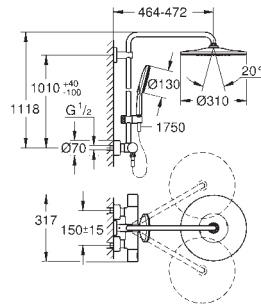

Rainshower SmartActive 310
Shower system with thermostat for wall mounting
Consisting of:
horizontal swivable 450 mm projection shower arm
exposed thermostatic shower
with Aquadimmer function
allows change between:
head shower Rainshower Mono 310 (26 562)
with ball joint
rotation angle $\pm 15^\circ$
hand shower Rainshower SmartActive 130 (26 574)
adjustable height via gliding element
including performance grip
Silverflex shower hose 1750 mm (28 388 000)
GROHE TurboStat compact cartridge
with wax thermoelement
GROHE SafeStop safety button at 38°C
(calibration required)
GROHE SafeStop Plus optional temperature limiter at 43°C included
GROHE CoolTouch prevents scalding on hot surfaces
GROHE DreamSpray perfect spray pattern
GROHE One-Click Showering spray selection
with one click
GROHE StarLight finish
GROHE EcoJoy 9.5 l/min flow limiter
GROHE FastFixation (upper bracket adjustable)
SpeedClean anti-limescale system
suitable for instantaneous heaters from 18 kW/h
minimum flow rate 7 l/min.