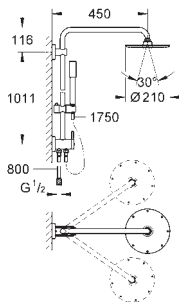

27 058 000	Chrome	4005176830464	720.09

Rainshower System 210

Shower system with diverter for wall mounting

horizontal swivable 450 mm projection shower arm

change between hand and head shower

by using the diverter

metal head shower Rainshower Cosmopolitan 210 (28 368 000)

with ball joint

rotation angle $\pm 15^\circ$

hand shower (28 034 000)

adjustable height via gliding element

(12 140 000)

connection to water supply with 1/2"-thread of

the 800 mm shower hose to faucet / wall union

GROHE DreamSpray perfect spray pattern

GROHE StarLight chrome finish

SpeedClean anti-limescale system

Inner WaterGuide for a longer life