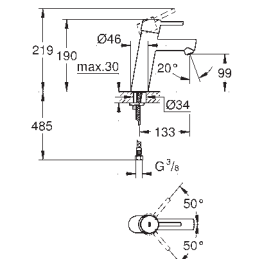

23 451 001   Chrome   4005176998799   143.20

Concetto
Basin mixer 1/2"
M-Size
monobloc installation
metal lever
28 mm ceramic cartridge
with **GROHE SilkMove**
with temperature limiter
GROHE StarLight chrome finish
GROHE EcoJoy SpeedClean mousseur 5.7 l/min
GROHE FastFixation rapid installation system
smooth body
flexible connection hoses