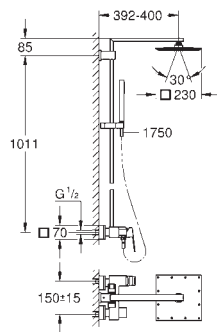

## Euphoria Eurodisc Cosmopolitan System 210 Shower system with single lever for wall mounting

Consisting of:  
horizontal swivable 450 mm projection shower arm  
exposed single-lever shower mixer  
with diverter  
allows change between:  
metal head shower Rainshower Cosmopolitan 210 (28 368 000)  
Rain spray pattern  
with ball joint  
rotation angle  $\pm 15^\circ$   
hand shower Euphoria Cosmopolitan Stick (27 400)  
Rain spray pattern  
adjustable height via gliding element  
Silverflex shower hose 1750 mm (28 388 000)  
**GROHE SilkMove** 46 mm ceramic cartridge  
**GROHE DreamSpray** perfect spray pattern  
**GROHE StarLight** chrome finish  
**SpeedClean** anti-limescale system  
**Inner WaterGuide** for a longer life  
**Twistfree** preventing the hose from twisting  
suitable for instantaneous heaters from 18 kW/h  
minimum flow rate 7 l/min.