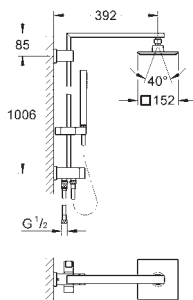

Euphoria Cube System 150 Shower system with diverter for wall mounting

Consisting of:
shower arm
projection 400 mm
change between hand and head shower
by using the diverter
head shower Euphoria Cube 152 mm x 152 mm
Rain spray pattern
with ball joint
rotation angle $\pm 20^\circ$
hand shower Euphoria Cube Stick (27 698 000)
adjustable height via gliding element
Silverflex shower hose 1750 mm (28 388 000)
Silverflex shower hose 800 mm
connection to water supply with 1/2"-thread of
the 800 mm shower hose to faucet / wall union
GROHE DreamSpray perfect spray pattern
GROHE StarLight chrome finish
SpeedClean anti-limescale system
Twistfree preventing the hose from twisting
suitable for instantaneous heaters from 18 kW/h
minimum flow rate 7 l/min.