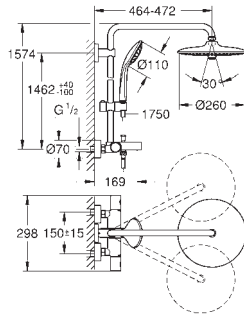

GROHE EUPHORIA SHOWER SYSTEM

Ref. No.	Colour	EAN	Retail Guide Price (£)

27 475 002	Chrome	4005176647840	761.47

Euphoria System 260
Shower system with bath thermostat for wall mounting
Consisting of:
horizontal swivable 450 mm projection shower arm
exposed thermostatic shower
with Aquadimmer function
allows change between:
head shower Euphoria 260 (26 457)
Rain, SmartRain, Jet
with ball joint
rotation angle $\pm 15^\circ$
bath inlet
separate diverter for hand shower
hand shower Euphoria 110 Massage
(27 239 000)
3 spray patterns:
Rain, Massage, SmartRain
adjustable height via gliding element
Silverflex shower hose 1750 mm (28 388 000)
GROHE TurboStat compact cartridge
with wax thermoelement
GROHE SafeStop safety button at 38°C
(calibration required)
GROHE SafeStop Plus optional temperature limiter at 43°C included
GROHE DreamSpray perfect spray pattern
GROHE StarLight chrome finish
GROHE SprayDimmer (Stepless
flow rate reduction)
GROHE EcoJoy 9.5 l/min flow limiter
GROHE FastFixation (upper bracket adjustable)
Inner WaterGuide for a longer life
SpeedClean anti-limescale system
Twistfree preventing the hose from twisting
suitable for instantaneous heaters from 18 kW/h
minimum flow rate 7 l/min.
professional edition

SHOWERS

26 075 001	Chrome	4005176648014	714.75