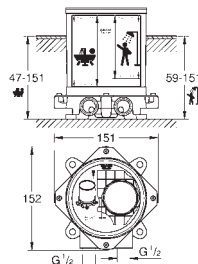

29 086 000		4005176935497	231.18

Rough-in set 1/2"
for floor-mounted tub spouts and mixers
without finishing trim set
installation plate with 360° horizontal and 3° vertical adjustment
installation depth 47-151 mm
depth compensation 104 mm
two 1/2" female connections (hot/cold supplies)
flushing plug