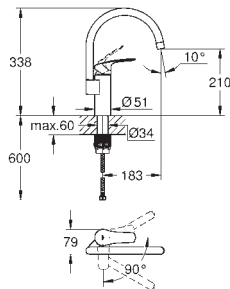

32 223 003	Chrome	4005176635618	128.22
------------	--------	---------------	--------

**Eurosmart**  
**Single-lever sink mixer 1/2"**  
 high spout  
 monobloc installation  
**GROHE StarLight** chrome finish  
**GROHE SilkMove ES** 35 mm ceramic cartridge with  
 energy saving function via cold start and Eco-click  
 mousseur  
 adjustable flow rate limiter  
 swivel tubular spout  
 swivel area 150°  
 GROHE Zero separated inner water ways - lead and nickel free  
 flexible connection hoses 3/8"  
**GROHE FastFixation Plus** installation system  
 Qualitel approval