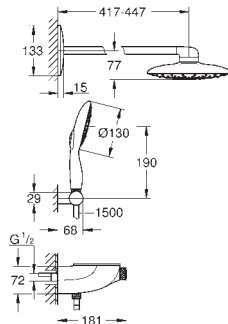

Rainshower System SmartControl Mono 360
Combi shower system with thermostat, exposed/concealed
Consisting of:
exposed/concealed SmartControl thermostat
allows change between:
head shower Rainshower Mono 360 with horizontal
450 mm shower arm, spray plate white
GROHE PureRain/GROHE Rain O² spray*
Power&Soul 130 hand shower, spray plate white (27 673 LS0)
hand shower wall holder (27 055)
Silverflex shower hose 1.500 mm (28 364)
min. recommended pressure 1.5 bar
GROHE DreamSpray perfect spray pattern
GROHE StarLight chrome finish
GROHE CoolTouch prevents scalding on hot surfaces
GROHE TurboStat compact cartridge
with wax thermoelement
GROHE EcoJoy technology for less water and perfect flow
GROHE SafeStop safety button at 38°C
(calibration required)
GROHE SafeStop Plus optional temperature limiter at 43°C included
GROHE SmartControl push for ON-OFF, turn for volume adjustment from
EcoJoy to full flow
GROHE EasyReach shower tray
SpeedClean anti-limescale system
Inner WaterGuide for a longer life
Twistfree preventing the hose from twisting
requires rough-in set 26 264 001 and concealed unit 26 449 000 – all to be
ordered separately

* to be decided during initial installation; factory default setting: GROHE PureRain

26 254 000   Chrome   4005176317026   605.61