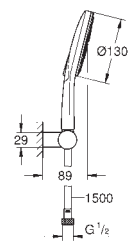

**Rainshower SmartActive 130
Wall holder set 3 sprays**

Consisting of:
hand shower Rainshower SmartActive 130 (26 574)
wall shower holder, adjustable (27 055)
Silverflex shower hose 1.500 mm (28 364)

GROHE EcoJoy 9.5 l/min flow limiter
GROHE DreamSpray perfect spray pattern
GROHE StarLight chrome finish
SpeedClean anti-limescale system
Inner WaterGuide for a longer life
Twistfree preventing the hose from twisting
suitable for instantaneous heater

SHOWERS