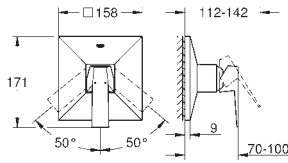

GROHE ALLURE BRILLIANT

Ref. No.	Colour	EAN	Retail Guide Price (£)

24 071 000	Chrome	4005176465901	364.36
24 071 DC0	supersteel	4005176465918	470.00
24 071 AL0	Brushed Hard Graphite	4005176465925	537.00

Allure Brilliant
Single-lever shower mixer trim
set for final installation for
GROHE Rapido SmartBox 35 600
GROHE SilkMove 46 mm ceramic cartridge
GROHE StarLight chrome finish
wall escutcheon with **GROHE FastFixation**
(covered escutcheon- and shaft sealing, covered fixing)
metal escutcheon, retroactively 6° adjustable
flow performance:
outlet B or C = 30 l/min
without roughing-in-set

35 600 000		4005176413469	132.18
GROHE Rapido SmartBox Universal rough-in box for concealed installation			

24 072 000	Chrome	4005176465932	401.01
24 072 DC0	supersteel	4005176465949	517.00
24 072 AL0	Brushed Hard Graphite	4005176465956	590.00