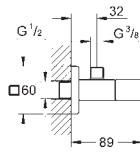

Ref. No.	Colour	EAN	Retail Guide Price (£)

22 012 000	Chrome	4005176906343	44.00
22 012 DC0	supersteel	4005176525742	64.26
22 012 AL0	Brushed Hard Graphite	4005176585944	73.44

Eurocube
Angle valve 1/2"
wall connection 1/2"
outlet thread 3/8"
cartridge headpart
metal handle
marking: neutral
metal push-on escutcheon