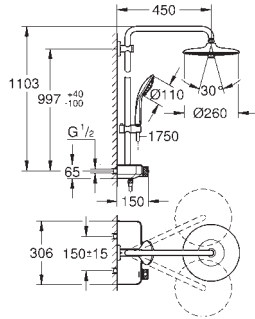

GROHE EUPHORIA SMARTCONTROL SYSTEM

Ref. No.	Colour	EAN	Retail Guide Price (£)

26 509 000	Chrome	4005176457623	983.41