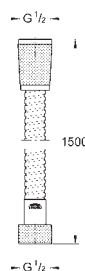

28 143 000	Chrome	4005176601347	22.57

Relexflex Metal Longlife
Metal shower hose 1500
1500 mm
material: metal
Longlife
strengthened model
tensile strength 750 N
pressure resistance up to 16 bar
heat resistance 75°C
AntiFold bendproof
universal connection G 1/2" x 1/2"
GROHE StarLight chrome finish
blister packaging

SHOWERS