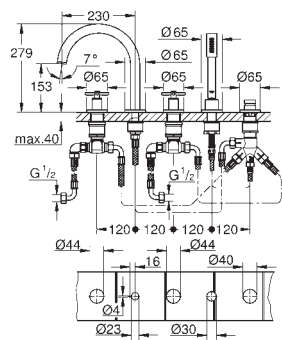

19 923 003	Chrome	4005176455537	1,245.22
19 923 DC3	supersteel	4005176455544	1,739.65
19 923 GL3	cool sunrise	4005176494611	1,698.30
19 923 DA3	warm sunset	4005176494635	1,698.30
19 923 AL3	Brushed Hard Graphite	4005176455551	1,664.64

Atrio
5-hole bath/shower combination
ceramic headparts 1/2", 90°
GROHE StarLight chrome finish
Consisting of:
pre-assembled spout fixing
with cross handles
bath spout with mousseur and diverter bath/shower
Sena hand shower 6.6 l/min
shower hose 2000 mm
flexible connection hoses
connection for shower hose
protected against backflow
can be used with 29 037 002
Two different sets of caps included. One set with
„H“ and „C“ marking, one set without marking.