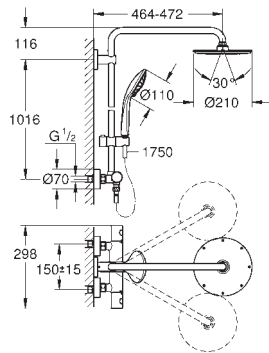

Euphoria System 210
Shower system with thermostat for wall mounting
horizontal swivable 450 mm projection shower arm
exposed thermostatic shower
with Aquadimmer function
allows change between:
metal head shower Rainshower Cosmopolitan 210 (28 368 000)
Rain spray pattern
with ball joint
rotation angle $\pm 15^\circ$
hand shower Euphoria 110 Massage (27 221 000)
adjustable height via gliding element
Silverflex shower hose 1750 mm (28 388 000)
GROHE TurboStat compact cartridge
with wax thermoelement
GROHE SafeStop safety button at 38°C
(calibration required)
GROHE SafeStop Plus optional temperature limiter at 43°C included
GROHE DreamSpray perfect spray pattern
GROHE StarLight chrome finish
SpeedClean anti-limescale system
Inner WaterGuide for a longer life
Twistfree preventing the hose from twisting
GROHE MetalGrip ergonomically shaped metal handles
minimum flow rate 7 l/min.
optional upgrade: **GROHE EasyReach** tray (26 362)