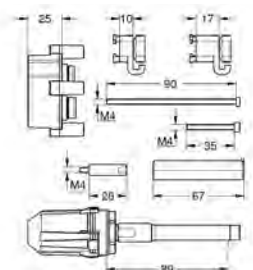

14 056 000		4005176466298	114.13

Universal extension set single-lever mixers, 25 mm
fits for concealed single-lever mixers in combination with GROHE Rapido SmartBox