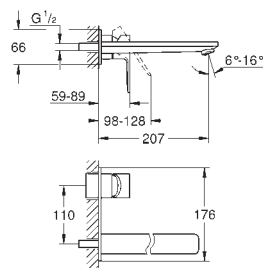

Lineare
2-hole basin mixer
L-Size
wall mounted
set for final installation for 23 571 000
without concealed body
metal escutcheon
metal lever
GROHE StarLight chrome finish
GROHE EcoJoy mousseur 5.7 l/min
GROHE AquaGuide adjustable mousseur
centre distance 110 mm
projection 207 mm

23 571 000		4005176334276	224.50