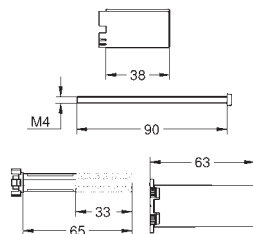

14 048 000		4005176413483	154.57

**GROHE Rapido SmartBox
Universal extension set single-lever mixers, 25 mm**
fits Grotherm SmartControl and SmartControl Mixer sets for final installation with up to three functions in combination with GROHE Rapido SmartBox