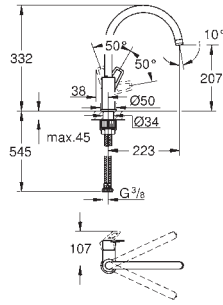

GROHE BAU LINES

Ref. No.   Colour   EAN   Retail Guide Price (£)

31 368 001   Chrome   4005176478529   77.00

BauLoop
Single-lever sink mixer 1/2"
high spout
monobloc installation
GROHE StarLight chrome finish
GROHE Longlife 28 mm ceramic cartridge
GROHE Zero separated inner water ways - lead and nickel free
spout with mousseur
swivel tubular spout
swivel area 360°
flexible connection hoses
rapid installation system
GROHE FastFixation Plus ultra fast and simple installation - no tools needed
for installation on a 60 mm worktop fixation set 48 384 000 is needed