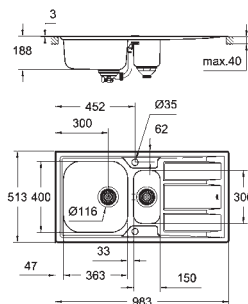

GROHE STAINLESS STEEL SINKS

Ref. No.	Colour	EAN	Retail Guide Price (£)

31 588 SD1	stainless steel	4005176626043	326.76

K500

Stainless Steel Sink with Drainer

model: K500 80-S 116/50 2.0 rev
mounting type: top mount or flush mount
material: stainless steel AISI 304 (V2A)
material thickness: 0.7 mm

GROHE StarLight finish
finish: satin finish

GROHE Whisper

min. cabinet size: 800 mm
dimensions: 1160 x 500 mm
1 bowl: 340 x 420 x 190 mm
2 bowl: 340 x 420 x 190 mm
outer radius: R6 (topmount), inner bowl radius: R90

GROHE FastFixation

installation system
sink mountable left or right
cut-out (top mount): 1140 x 480 mm
drilling holes: 2 x 35 mm
waste: Ø 3.5"/90 mm waste strainer with automatic waste fitting
accessories included: automatic waste fitting with rotary handle, waste kit, basket strainer waste, mounting set
optional push to open excenter (40 986 SD0)
amount of fasteners included (top mount): 18

31 568 SD0	stainless steel	4005176473258	210.43

K400+

Stainless Steel Sink with Drainer

model: K400+ 45-S 87.3/51.3 1.0 rev
mounting type: flat edge
material: stainless steel AISI 316 (V4A)
material thickness: 0.7 mm

GROHE StarLight finish
finish: satin finish

GROHE Whisper

min. cabinet size: 450 mm
dimensions: 873 x 513 mm
1 bowl: 363 x 400 x 188 mm
outer radius: R10, inner bowl radius: R95

GROHE FastFixation

installation system
sink mountable left or right
cut-out: 840 x 480 mm
drilling holes: 2 x 35 mm
drainer: automatic waste fitting
accessories included: automatic waste fitting with rotary handle, waste kit, basket strainer waste, mounting set
amount of fasteners included (flat edge): 18

31 569 SD0	stainless steel	4005176473265	305.61

K400+

Stainless Steel Sink with Drainer