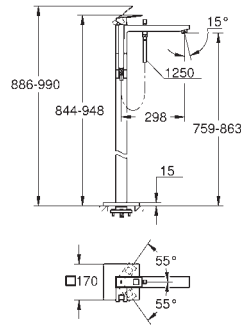

Ref. No.	Colour	EAN	Retail Guide Price (£)
23 672 001	Chrome	4005176429002	1,632.57
23 672 DC1	supersteel	4005176525094	2,070.00
23 672 AL1	Brushed Hard Graphite	4005176585555	2,366.00

Eurocube
Single-lever bath mixer 1/2", floor mounted
set for final installation for
45 984 001
29 038 001
29 086 000
without roughing-in-set
GROHE SilkMove 35 mm ceramic cartridge
with temperature limiter
GROHE StarLight chrome finish
automatic diverter: bath/shower
spout with mousseur
Euphoria Cube+ Stick hand shower 6.6 l/min (26 467)
Silverflex shower hose 1250 mm (28 362)
projection 298 mm
integrated non-return valve
in the shower outlet 1/2"
protected against backflow
with shower holder