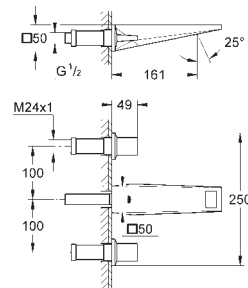

20 346 000	Chrome	4005176898907	732.22
20 346 DC0	supersteel	4005176490217	945.00
20 346 AL0	Brushed Hard Graphite	4005176490200	1,080.00

Allure Brilliant
Three-hole basin mixer 1/2"
S-Size
wall mounted
without concealed body
set for final installation for
29 025 002
valves hot/cold
with headparts 1/2" - 90°
GROHE StarLight chrome finish
GROHE EcoJoy 5.0 l/min. flow limiter
spout with integrated mousseur
projection 161 mm

20 348 000	Chrome	4005176898921	777.36
20 348 DC0	supersteel	4005176490309	1,005.00
20 348 AL0	Brushed Hard Graphite	4005176490293	1,149.00

Ditto, projection 210 mm