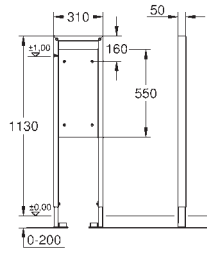

GROHE RAPID SL FOR THE DISABLED

Ref. No.	Colour	EAN	Retail Guide Price (£)

38 559 001		4005176863776	195.83

Rapid SL

Fixing element, 1.13 m installation height

to fix **support** for the disabled

0.31 m wide

powder coated steel frame

waterproof plywood

for on-the-wall installation please order wall brackets 38 558 00M (sold separately)