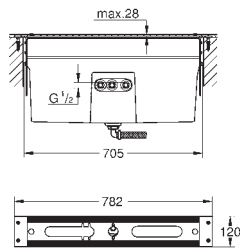

GROHE ATRIO

Ref. No.	Colour	EAN	Retail Guide Price (£)

29 037 002		4005176519918	724.00

4/5-hole bath combination (optional) baseframe for installation under tiled surround

base frame
drainage box with
integrated outlet for splash water
allows for waterproofing of wall construction surrounding the concealed body
with sealing sleeve
caps to cover screw fixations always come in chrome color