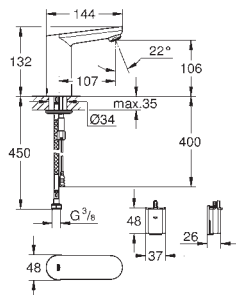

Eurosmart Cosmopolitan E
Infra-red electronic basin tap 1/2"
with infrared sensor for bi-directional communication for monitoring, configuration and servicing
for cold or premixed water
6V lithium battery, type CR-P2
battery lifetime approx. 7 years (150 actuations a day)
GROHE StarLight chrome finish
GROHE EcoJoy mousseur 5.7 l/min
flexible connection hose
dirt strainer
with integrated solenoid valve
external battery
rapid installation system
multistage battery status display
7 pre-set programs
auto flush
thermal disinfection
cleaning mode
additional functions and precise settings
by remote control 36 407
CE approved
noise classification 1 in accordance with DIN4109
type of protection faucet IP 59K