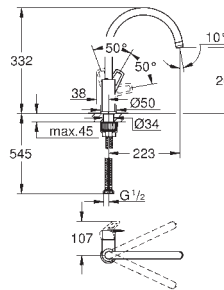

31 232 001   Chrome   4005176478253   77.00

BauLoop
Single-lever sink mixer 1/2"
high spout
monobloc installation
GROHE StarLight chrome finish
GROHE Longlife 28 mm ceramic cartridge
GROHE Zero separated inner water ways - lead and nickel free
spout with mousseur
swivel tubular spout
swivel area 360°
flexible connection hoses
GROHE FastFixation Plus ultra fast and simple installation - no tools needed for installation on a 60 mm worktop fixation set 48 384 000 is needed