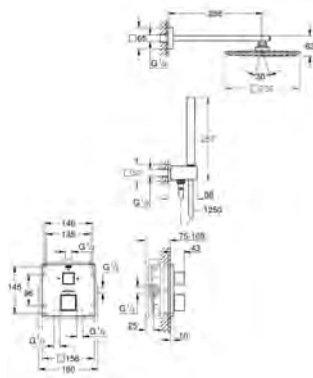

GROHE GROHTHERM 2 HANDLE TRIM SETS

Ref. No.	Colour	EAN	Retail Guide Price (£)
24 155 000	Chrome	4005176481192	547.24
24 155 DC0	supersteel	4005176574245	682.00
24 155 AL0	Brushed Hard Graphite	4005176585937	779.00
Grotherm Cube Thermostatic bath tub mixer for 2 outlets with integrated shut off/diverter valve set for final installation for GROHE Rapido SmartBox 35 600 GROHE TurboStat compact cartridge with wax thermoelement wall escutcheon with GROHE FastFixation (covered escutcheon- and shaft sealing, covered fixing) metal escutcheon, retroactively 6° adjustable printed hand shower and bath filler symbol GROHE SafeStop safety button at 38°C (calibration required) GROHE SafeStop Plus optional temperature limiter at 43°C or 46°C included GROHE AquaDimmer, integrated shut off/diverter valve flow performance: outlet B = 27 l/min outlet C = 30 l/min without roughing-in-set			
35 600 000		4005176413469	132.18
GROHE Rapido SmartBox Universal rough-in box for concealed installation			

34 741 000	Chrome	4005176481208	1,296.05
Grotherm Cube Perfect shower set with Rainshower Allure 230 Consisting of: Grotherm Cube set for final installation with Aquadimmer (24 154) GROHE Rapido SmartBox universal rough-in box, 1/2" (35 600) Rainshower Allure 230 metal head shower (27 479) Rainshower shower arm (27 709) hand shower Euphoria Cube (27 699 000) 9.5 l/min. shower outlet elbow (26 370) Silverflex shower hose 1250 mm (28 362)