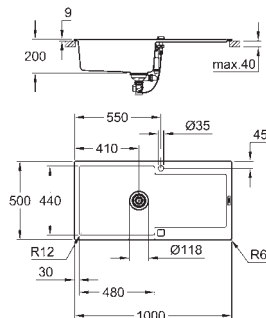

K500

Composite sink with drainer
model: K500 60-C 100/50 1.0 rev
mounting type: standard built-in
material: quartz composite

GROHE Whisper

min. cabinet size: 600 mm
dimensions: 1000 x 500 mm
1 bowl: 480 x 440 x 200 mm

GROHE FastFixation installation system

sink mountable left or right
cut-out: 980 x 480 mm
drainer: automatic waste fitting
accessories included: automatic waste fitting with rotary handle, waste kit, basket strainer waste, mounting set
optional push to open exciter (40 986 SD0)
amount of fasteners included (top mount): 12
outer radius: R6, inner bowl radius: R12

31 646 AT0	granite gray	4005176521218	344.46
31 646 AP0	granite black	4005176521201	344.46