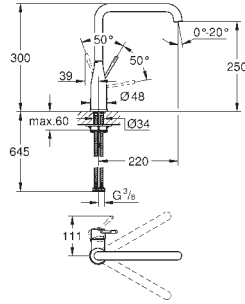

GROHE ESSENCE

Ref. No.	Colour	EAN	Retail Guide Price (£)
30 269 000	Chrome	4005176314902	269.65
30 269 DC0	supersteel	4005176314919	337.35
30 269 GL0	cool sunrise	4005176428616	348.63
30 269 GN0	brushed cool sunrise	4005176428623	348.64
30 269 DA0	warm sunset	4005176428630	348.63
30 269 DL0	brushed warm sunset	4005176428647	348.64
30 269 A00	hard graphite	4005176428661	348.63
30 269 AL0	Brushed Hard Graphite	4005176428654	348.64

Essence
Single-lever sink mixer 1/2"
high spout
monobloc installation
GROHE StarLight chrome finish
28 mm ceramic cartridge
with **GROHE SilkMove**
mousseur
swivel tubular spout
adjustable swivel area 0° / 150° / 360°
flexible connection hoses
rapid installation system
integrated temperature limiter