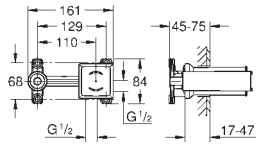

GROHE EUROCUBE

Ref. No.	Colour	EAN	Retail Guide Price (£)

23 200 002		4005176519901	220.00

Single-lever mixer 1/2", concealed body
for 2 hole basin mixer
wall installation
without finishing trim set
GROHE SilkMove 35 mm ceramic cartridge
adjustable flow rate limiter
spout can be positioned on the right or left
installation depth 45 to 75 mm
DR-brass
installation device
allows for waterproofing of wall construction surrounding the concealed body
with sealing sleeve