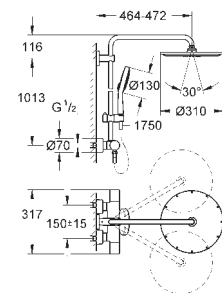

27 968 000	Chrome	4005176929687	1,155.14

Rainshower System 310
Shower system with thermostat for wall mounting
horizontal swivable 450 mm projection shower arm
exposed thermostatic shower
with Aquadimmer function
allows change between:
Rainshower Cosmopolitan 310 head shower (27 477 000)
material: metal
with ball joint
rotation angle $\pm 15^\circ$
hand shower Power&Soul Cosmopolitan 130 (27 664 000)
adjustable height via gliding element
(12 140 000)
Silverflex shower hose 1750 mm (28 388 000)
GROHE TurboStat compact cartridge
with wax thermoelement
GROHE SafeStop safety button at 38°C
(calibration required)
GROHE SafeStop Plus optional temperature limiter at 43°C included
GROHE CoolTouch prevents scalding on hot surfaces
GROHE DreamSpray perfect spray pattern
GROHE One-Click Showering spray selection
with one click
GROHE StarLight chrome finish
SpeedClean anti-limescale system
minimum flow rate 7 l/min.