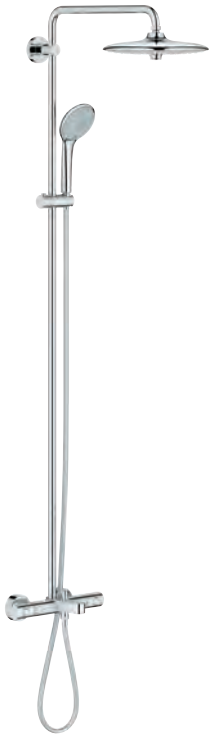

GROHE EUPHORIA SHOWER SYSTEM

Ref. No.	Colour	EAN	Retail Guide Price (£)
27 475 001	Chrome	4005176417863	740.71

Euphoria System 260
Shower system with bath thermostat for wall mounting
Consisting of:
horizontal swivable 450 mm projection shower arm
exposed thermostatic shower
with Aquadimmer function
allows change between:
head shower Euphoria 260 (26 457)
3 spray patterns:
Rain, SmartRain, Jet
with ball joint
rotation angle $\pm 15^\circ$
bath inlet
separate diverter for hand shower
hand shower Euphoria 110 Massage
(27 239 000)
3 spray patterns:
Rain, SmartRain, Massage
adjustable height via gliding element
Silverflex shower hose 1750 mm (28 388 000)
GROHE EcoJoy 9.5 l/min flow limiter
GROHE TurboStat compact cartridge
with wax thermoelement
GROHE SafeStop safety button at 38°C
(calibration required)
GROHE SafeStop Plus optional temperature limiter at 43°C included
GROHE DreamSpray perfect spray pattern
GROHE StarLight chrome finish
GROHE SprayDimmer (Stepless
flow rate reduction)
SpeedClean anti-limescale system
Inner WaterGuide for a longer life
Twistfree preventing the hose from twisting
suitable for instantaneous heaters from 18 kW/h
minimum flow rate 7 l/min.

SHOWERS

26 114 001	Chrome	4005176417870	725.82