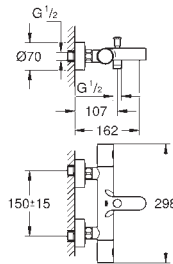

GROHE GROHTHERM 800 COSMOPOLITAN

Ref. No.	Colour	EAN	Retail Guide Price (£)

34 766 000	Chrome	4005176612039	250.61

Grohtherm 800 Cosmopolitan
Thermostatic bath/shower mixer 1/2"
wall mounted
GROHE StarLight chrome finish
GROHE MetalGrip ergonomically shaped metal handles
GROHE SafeStop safety button at 38°C
(calibration required)
GROHE SafeStop Plus optional temperature limiter at 43°C included
GROHE TurboStat compact cartridge
with wax thermoelement
integrated mixed water shut off
automatic diverter: bath/shower
volume handle with **GROHE EcoButton**
(economy button with individually
adjustable economy stop)
ceramic headpart 1/2", 180°
shower bottom outlet 1/2"
mousseur
built-in non return valves
dirt strainers
protected against backflow
S-unions
metal escutcheon
GROHE EcoJoy technology for less water and perfect flow

34 770 000	Chrome	4005176612077	245.73