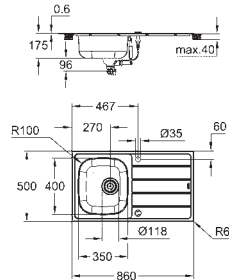

GROHE STAINLESS STEEL SINKS

Ref. No.	Colour	EAN	Retail Guide Price (£)

31 562 SD1	stainless steel	4005176623721	189.29

Bau

Kitchen sink and tap bundle

Consisting of:

K200 stainless steel sink with drainer (31 552 SD1)

Bau Edge single lever sink mixer (31 367 001)

high spout

monobloc installation

GROHE StarLight chrome finish

GROHE Longlife 28 mm ceramic cartridge

GROHE Zero separated inner water ways - lead and nickel free

mousseur

swivel tubular spout

swivel area 360°

flexible connection hoses

outer radius: R6 (topmount), inner bowl radius: R100

GROHE FastFixation Plus ultra fast and simple installation - no tools needed

optional push to open excenter (40 986 SD0)

amount of fasteners included (top mount): 14

31 552 SD1	stainless steel	4005176623714	104.68