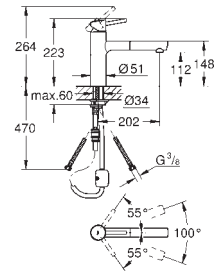

Ref. No.	Colour	EAN	Retail Guide Price (£)
31 129 001	Chrome	4005176886744	235.99
31 129 DC1	supersteel	4005176891021	300.65

Concetto
Single-lever sink mixer 1/2"
medium spout
monobloc installation
GROHE StarLight finish
GROHE SilkMove 35 mm ceramic cartridge
pull out mousseur spout
adjustable flow rate limiter
swivel cast spout
swivel area 100°
protected against backflow
flexible connection hoses
rapid installation system