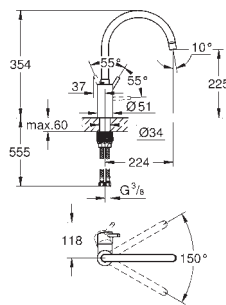

Concetto
Single-lever sink mixer 1/2"
high spout
monobloc installation
GROHE StarLight chrome finish
GROHE SilkMove 35 mm ceramic cartridge
GROHE Zero separated inner water ways - lead and nickel free
mousseur
adjustable flow rate limiter
swivel tubular spout
selectable swivel area : 0° / 150°
flexible connection hoses
GROHE FastFixation rapid installation system

32 663 003	Chrome	4005176466854	212.31
32 663 DC3	supersteel	4005176466861	297.67