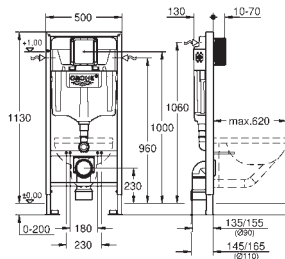

Rapid SL
Element for WC, 1.13 m installation height
with flushing cistern GD 2, 6 I - 9 I
for on-the-wall installations or studed walls
powder coated steel frame, self-supporting
TUV approved
2 WC fixing bolts
fixing device for ceramic
WC ceramics with small bearing area (< 205 mm) require additional accessory 38 779 000
distance of fixing bolts 180/230 mm
outlet bend Ø 90 mm
depth adjustable
reducer Ø 90/110 mm
inlet and outlet connecting set

flushing cistern GD 2, 6 - 9 I, containing following features:
water supply from left/right or back
Insulated against condensation
1/2" water supply connection including integrated angle valve and push fit flexible hose union

for on-the-wall installation please order wall brackets 38 558 00M (sold separately)
for mounting of small flush plates please order revision shaft 40 911 000 (sold separately)