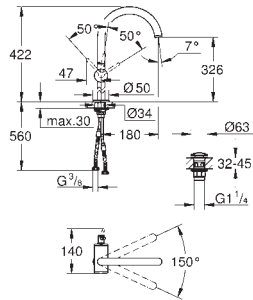

32 647 003	Chrome	4005176454707	511.28
32 647 DC3	supersteel	4005176454714	811.86
32 647 GL3	cool sunrise	4005176492280	792.54
32 647 DA3	warm sunset	4005176492303	792.54
32 647 AL3	Brushed Hard Graphite	4005176454721	927.83

Atrio
Basin mixer 1/2"
XL-Size
monobloc installation
for free-standing basins
28 mm ceramic cartridge
with **GROHE SilkMove**
with temperature limiter
GROHE StarLight chrome finish
GROHE EcoJoy 5.7 l/min laminar mousseur
swivel tubular C-spout with mousseur
stop limiter
Push-open waste set 1 1/4"
flexible connection hoses