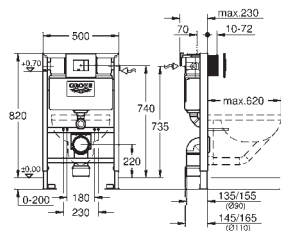

Rapid SL
3-in-1 set for WC, 0.82 m installation height
with flushing cistern 6 - 3 l

Consisting of:

Rapid SL element for WC (38 526 000)

Skate Cosmopolitan flush plate, chrome (38 732 000)

Rapid SL front wall brackets (38 558 00M)

38 868 000	Chrome	4005176878091	287.49