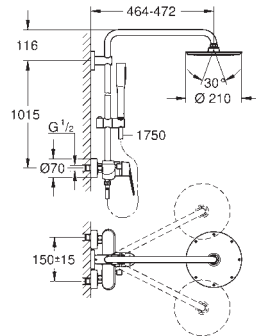

GROHE EUPHORIA SHOWER SYSTEM

Ref. No.	Colour	EAN	Retail Guide Price (£)

23 058 003	Chrome	4005176313790	682.94

Euphoria Eurodisc Cosmopolitan System 210 Shower system with single lever for wall mounting

Consisting of:
horizontal swivable 450 mm projection shower arm
exposed single-lever shower mixer
with diverter
allows change between:
metal head shower Rainshower Cosmopolitan 210 (28 368 000)
Rain spray pattern
with ball joint
rotation angle $\pm 15^\circ$
hand shower Euphoria Cosmopolitan Stick (27 400)
Rain spray pattern
adjustable height via gliding element
Silverflex shower hose 1750 mm (28 388 000)
GROHE SilkMove 46 mm ceramic cartridge
GROHE DreamSpray perfect spray pattern
GROHE StarLight chrome finish
SpeedClean anti-limescale system
Inner WaterGuide for a longer life
Twistfree preventing the hose from twisting
suitable for instantaneous heaters from 18 kW/h
minimum flow rate 7 l/min.