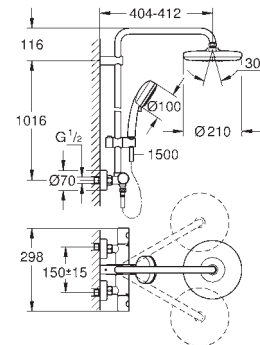

26 302 001 Chrome 4005176408137 508.45

Tempesta Cosmopolitan System 210 Shower system with thermostat for wall mounting

Consisting of:
horizontal swivable 390 mm projection shower arm
exposed thermostatic shower
with Aquadimmer function
allows change between:
head shower Tempesta 210 (26 408)
Rain spray pattern
with ball joint
rotation angle $\pm 15^\circ$
hand shower Tempesta Cosmopolitan 100 (27 571 001)
2 spray patterns:
Rain, Jet
adjustable height via gliding element
Relexaflex shower hose 1500 mm (28 161)
GROHE TurboStat compact cartridge
with wax thermostatic element
GROHE SafeStop safety button at 38°C
(calibration required)
GROHE SafeStop Plus optional temperature limiter at 43°C included
GROHE DreamSpray perfect spray pattern
GROHE StarLight chrome finish
SpeedClean anti-limescale system
Inner WaterGuide for a longer life
suitable for instantaneous heaters from 18 kW/h
minimum flow rate 7 l/min.
min. recommended pressure 1.0 bar
optional upgrade: **GROHE EasyReach** tray (26 362)