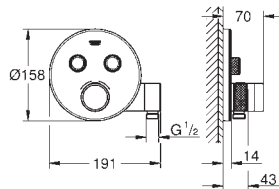

29 120 000

Chrome

4005176412264

643.54

Grotherm SmartControl

set for final installation for

GROHE Rapido SmartBox 35 600

metal wall escutcheon with **GROHE FastFixation** (covered escutcheon and shaft sealing, covered fixing), retroactively 6° adjustable

GROHE StarLight chrome finish

GROHE SmartControl push for ON-OFF, turn for volume adjustment from EcoJoy to full flow

exchangeable symbols

GROHE TurboStat compact cartridge

with wax thermoelement

GROHE ProGrip with knurl structure

GROHE SafeStop safety button at 38°C

(calibration required)

GROHE SafeStop Plus optional temperature limiter at 43°C or 46°C included

built-in non return valve

and dirt strainers

multiple outlets can be run simultaneously

integrated shower union with shower outlet 1/2"

without roughing-in-set

flow performance:

outlet B = 24 l/min

hand shower = 12 l/min

outlet B + hand shower = 27 l/min

35 600 000

4005176413469

132.18

GROHE Rapido SmartBox Universal rough-in box for concealed installation