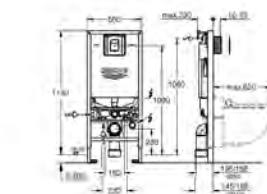

Rapid SLX

3-in-1 set for WC, 1.13 m installation height with flushing cistern GD 2 , 6 l - 9 l

Consisting of:
Rapid SLX element for WC (39 596 000) with integrated power socket
Skate Cosmopolitan S flush plate, chrome (37 535 000)
Rapid SL front wall brackets (38 558 00M)
including flow manager