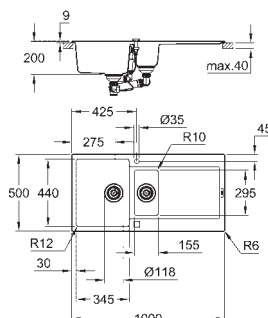

K500

Composite sink with drainer
model: K500 60-C 100/50 1.5 rev
mounting type: standard built-in
material: quartz composite

GROHE Whisper

min. cabinet size: 600 mm
dimensions: 1000 x 500 mm
1 bowl: 345 x 440 x 200 mm
0.5 bowl: 155 x 295 x 146 mm

GROHE FastFixation installation system

sink mountable left or right
cut-out: 980 x 480 mm
drainer: automatic waste fitting
accessories included: automatic waste fitting with rotary handle, waste kit, basket strainer waste, mounting set
optional push to open exciter (40 986 SD0)
amount of fasteners included (top mount): 12
outer radius: R6, inner bowl radius: big bowl R12, small bowl R10