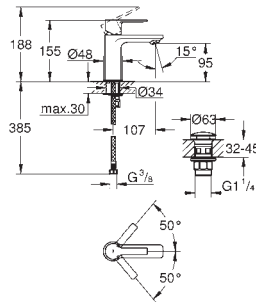

23 791 001	Chrome	4005176409097	224.51
23 791 DC1	supersteel	4005176412707	297.19
23 791 AL1	Brushed Hard Graphite	4005176586125	314.16

Lineare
Basin mixer 1/2"
XS-Size
monobloc installation
metal lever
28 mm ceramic cartridge
with **GROHE SilkMove**
with temperature limiter
GROHE StarLight chrome finish
GROHE EcoJoy SpeedClean mousseur 5.7 l/min
GROHE FastFixation Plus installation system
smooth body with push-open pop-up waste set 1 1/4"
flexible connection hoses