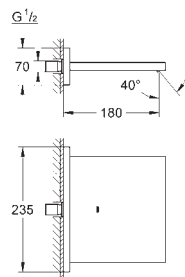

13 317 000	Chrome	4005176912603	754.78

Allure
Cascade spout for bath and shower
wall mounted
GROHE StarLight chrome finish
projection 180 mm