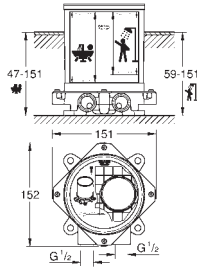

GROHE EUROCUBE JOY

Ref. No.	Colour	EAN	Retail Guide Price (£)

29 086 000

4005176935497

231.18

Rough-in set 1/2"

for floor-mounted tub spouts and mixers

without finishing trim set

installation plate with 360° horizontal and 3° vertical adjustment

installation depth 47-151 mm

depth compensation 104 mm

two 1/2" female connections (hot/cold supplies)

flushing plug