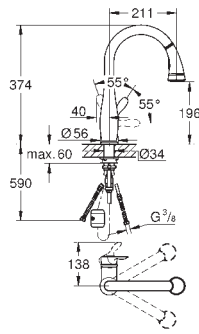

GROHE PARKFIELD

Ref. No.	Colour	EAN	Retail Guide Price (£)
30 215 001	Chrome	4005176409066	358.79
30 215 DC1	supersteel	4005176409073	365.65

Parkfield
Single-lever sink mixer 1/2"
monobloc installation
GROHE StarLight finish
GROHE SilkMove 35 mm ceramic cartridge
with integrated temperature limiter
pull-out dual spray control - switches between regular flow and spray
diverter: mousseur/shower jet
automatic return to mousseur
adjustable flow rate limiter
swivel tubular spout
swivel area 360°
integrated non-return valve
protected against backflow
flexible connection hoses
rapid installation system