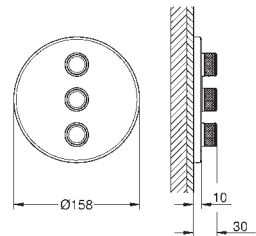

Grotherm SmartControl
Triple volume control trim
set for final installation for
GROHE Rapido SmartBox 35 600 000
metal wall escutcheon with **GROHE FastFixation** (covered escutcheon and shaft sealing, covered fixing), retroactively 6° adjustable
10 mm thin profile escutcheon
GROHE StarLight chrome finish
GROHE SmartControl push for ON-OFF, turn for volume adjustment from EcoJoy to full flow
exchangeable symbols
GROHE ProGrip with knurl structure
multiple outlets can be run simultaneously
without roughing-in-set
flow performance:
outlet D = 28 l/min
outlet E = 28 l/min
outlet A = 28 l/min
outlet D+E+A = 65 l/min

35 600 000		4005176413469	132.18
GROHE Rapido SmartBox Universal rough-in box for concealed installation