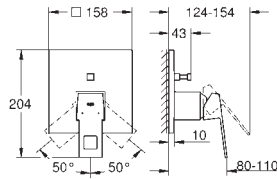

GROHE EUROCUBE

Ref. No.	Colour	EAN	Retail Guide Price (£)

24 062 000	Chrome	4005176465697	203.98
24 062 DC0	supersteel	4005176553905	257.00
24 062 AL0	Brushed Hard Graphite	4005176585579	294.00

Eurocube
Single-lever mixer with 2-way diverter
set for final installation for
GROHE Rapido SmartBox 35 600
GROHE SilkMove 46 mm ceramic cartridge
wall escutcheon with **GROHE FastFixation**
(covered escutcheon- and shaft sealing, covered fixing)
metal escutcheon, retroactively 6° adjustable
metal lever
automatic 2-way diverter
flow performance:
outlet B = 27 l/min, outlet C = 27 l/min
without roughing-in-set