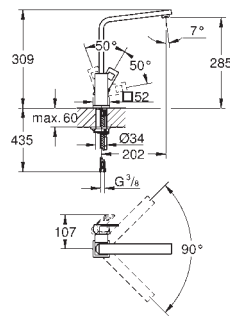

Eurocube
Single-lever sink mixer 1/2"
high spout
monobloc installation
GROHE StarLight finish
28 mm ceramic cartridge
with **GROHE SilkMove**
mousseur
swivel cast spout
swivel area 360°
flexible connection hoses
rapid installation system