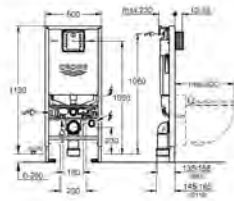

GROHE RAPID SLX

Ref. No.	Colour	EAN	Retail Guide Price (£)
39 598 000		4005176527517	287.49

Rapid SLX

**3-in-1 set for WC, 1.13 m installation height
with flushing cistern GD 2 , 6 l - 9 l**

Consisting of:

Rapid SLX element for WC (39 596 000) with integrated power socket

Rapid SL front wall brackets (38 558 00M)

WC set for noise protection (37 131 000)

including flow manager