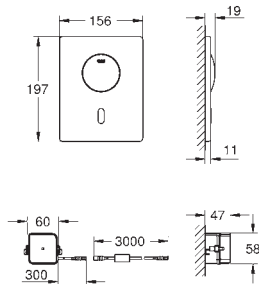

with Bluetooth 4.0* for wireless data communication
for Apple** and Android devices
Bluetooth range (max. 10 m) varies depending on materials used and walls between transmitter and receiver

monitoring
password protected products
app detects all Bluetooth products in range
auto flush cycles and timing last auto flush
usage per day over 30 days

configuration
detection range and shut off delay
auto flush
cleaning mode
2 on/off timers
identification by name

service
send and save 3 profiles
reset to factory or user settings
hard and software version
CE approved

Mobile devices and GROHE IR Remote App*** are not included in delivery and have to be ordered separately via an authorised Apple store/store/iTunes or Google Play store.

* The Bluetooth word mark and logos are registered trademarks owned by Bluetooth SIG, Inc. and any use of such marks by Grohe AG is under license. Other trademarks and trade names are those of their respective owners.

** Apple, the Apple logo, iPod, iPod Touch, iPhone and iTunes are trademarks of Apple Inc., registered in the U.S. and other countries. Apple is not responsible for the function of this device or its compliance with safety and regulatory standards

*** Available for free via iTunes app or Google Play store.