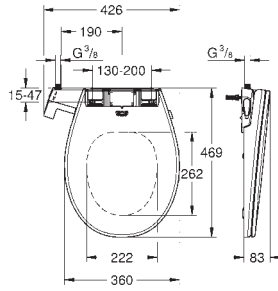

GROHE MANUAL BIDET SEAT

Ref. No.	Colour	EAN	Retail Guide Price (£)

39 648 SH0	alpine white	4005176575310	247.00

Bau Ceramic Manual bidet seat
WC seat with lid
2 dedicated spray arms (1 for anal area, 1 for lady spray)
pre- and post-rinsing of spray nozzle with fresh water
manually operated side handle requires no electricity
adjustable spray intensity
Duroplast WC seat and lid with soft close function
flexible water connection 3/8"
includes:
mounting plate
filter
pressure 0.1 - 1 MPa (1 - 10 bar)
complies with EN 1717