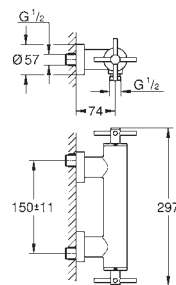

26 003 003	Chrome	4005176455377	437.91
26 003 DC3	supersteel	4005176455384	695.85
26 003 GL3	cool sunrise	4005176493812	679.32
26 003 DA3	warm sunset	4005176493836	679.32
26 003 AL3	Brushed Hard Graphite	4005176455391	795.27

Atrio Shower mixer 1/2"
wall mounted
ceramic headparts 1/2", 90°
shower outlet 1/2"
integrated non-return valves in the shower outlet 1/2"
covered S-unions
protected against backflow
with cross handles
Two different sets of caps included. One set with „H“ and „C“ marking, one set without marking.