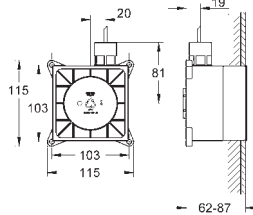

Rainshower F-Series

Rough-in set sound set

for use with double sound modules (36 360 000)

Consisting of:

- 2 rough-in sets (115 x 115 x 62-87 mm)
- 2 cable extensions (5 m each)
- 1 Y-piece

27 934 000	Chrome	4005176927157	3,387.59

GROHE F-digital Deluxe

Steam generator 6.6 kW

with steam outlet and temperature sensor

Consisting of:

steam generator

415 x 445 x 130 mm

suitable for rooms up to 12.5 m³

supply voltage 400 V 3L+N+PE AC, 50 Hz

power 6.6 kW

water inlet 3/4"

operating pressure 1 - 5 bar (above pressure reducer)

automatic emptying

water outlet 1/2"

steam temperature: max. 55°C

steam outlet 1/2"

type of protection IP 23

CE approved

with connection plug

steam outlet module with indentation for fragranced oil

127 x 127 mm

connection thread 1/2"

temperature sensor module

60 x 60 x 12 mm

SpeedClean anti-limescale system

GROHE StarLight chrome finish

requires rough-in set (29 074 000), F-digital Deluxe base unit box (26 374 000 or 36 397 000), Bluetooth unit (36 371 000) and various cable connections – all to be ordered separately due to installation situation

For detailed planning and product information please contact your local GROHE Customer Service.