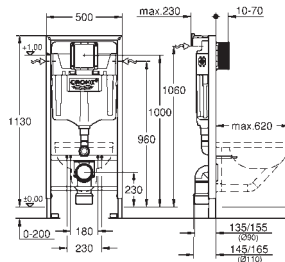

GROHE RAPID SL FOR WC

Ref. No.	Colour	EAN	Retail Guide Price (£)

38 536 001		4005176863929	208.33

Rapid SL

Element for WC, 1.13 m installation height with flushing cistern GD 2, 6 l - 9 l

for on-the-wall installations or studded walls powder coated steel frame, self-supporting with fixed connections

TÜV approved

2 WC fixing bolts

fixing device for ceramic

WC ceramics with small bearing area (< 205 mm) require

additional accessory 38 779 000

distance of fixing bolts 180/230 mm

outlet bend Ø 90 mm

depth adjustable

reducer Ø 90/110 mm

inlet and outlet connecting set

flushing cistern GD 2, 6 - 9 l, containing following features:

water supply from left/right or back

1/2" water supply connection including integrated angle valve and push fit flexible hose union

including wall brackets 38 558 00M for on-the-wall installation for mounting of small flush plates please order revision shaft 40 911 000 (sold separately)

38 539 001

4005176863912

237.49

Rapid SL

Element for WC, 1.13 m installation height with flushing cistern GD 2, 6 l - 9 l

quick adjustment, lockable

fixing material

TÜV approved

2 WC fixing bolts

fixing device for ceramic

WC ceramics with small bearing area (< 205 mm) require

additional accessory 38 779 000

distance of fixing bolts 180/230 mm

outlet bend Ø 90 mm

depth adjustable

reducer Ø 90/110 mm

inlet and outlet connecting set

inlet and outlet connecting set

flushing cistern GD 2, 6 - 9 l, containing following features:

factory set 6 l and 3 l

pneumatic discharge valve offering 2 modes of

operation: dual flush or single flush

water supply from left/right or back

low noise (group I acc. to

German Noise Specification)

Insulated against condensation

1/2" water supply connection including integrated

angle valve and push fit flexible hose union

no tools required for the installation

of the inspection shaft incl. protection

during construction phase

inspection shaft for vertical or horizontal use

allows for flush plate to be installed vertically or horizontally.

including wall brackets 38 558 00M for on-the-wall installation

including WC set for noise protection (37 131 000)

for mounting of small flush plates please order

revision shaft 40 911 000 (sold separately)