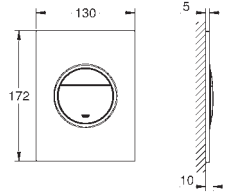

37 601 000	Chrome	4005176416057	75.43
37 601 DC0	supersteel	4005176416088	170.64
37 601 BE0	polished nickel	4005176529009	170.64
37 601 EN0	brushed nickel	4005176529047	170.64
37 601 GL0	cool sunrise	4005176524271	170.64
37 601 GN0	brushed cool sunrise	4005176529016	170.64
37 601 DA0	warm sunset	4005176524288	170.64
37 601 DL0	brushed warm sunset	4005176529023	170.64
37 601 A00	hard graphite	4005176528996	170.64
37 601 AL0	Brushed Hard Graphite	4005176529030	170.64

Nova Cosmopolitan S
Flush plate
for dual flush or start & stop actuation
for pneumatic drop valve AV1
compatible with Rapid SL/GD2 1.13 m
for vertical installation
130 x 172 mm
made of ABS
GROHE StarLight chrome finish
GROHE EcoJoy technology for less water and perfect flow
flush plate with magnetic holder and fixing brackets included
compatible with Rapid SLX
for use with Rapid SL and Uniset with GD 2 cistern please order shaft 40 911 000
(sold separately)