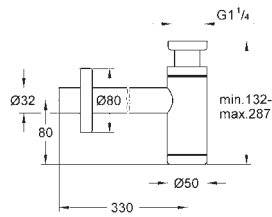

GROHE LINEARE

Ref. No.	Colour	EAN	Retail Guide Price (£)

28 912 000	Chrome	4005176266751	234.65
28 912 DC0	supersteel	4005176467905	217.15
28 912 AL0	Brushed Hard Graphite	4005176467844	245.43

Bottle trap, 1 1/4"
for basins
brass
(screw-top for cleaning)
large sliding escutcheon
GROHE StarLight chrome finish

37 601 000	Chrome	4005176416057	75.43
37 601 DC0	supersteel	4005176416088	170.64
37 601 AL0	Brushed Hard Graphite	4005176529030	170.64