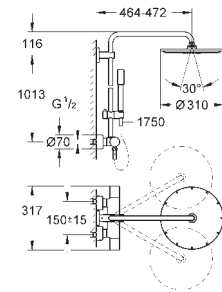

27 966 000	Chrome	4005176929250	1,155.14

Rainshower System 310
Shower system with thermostat for wall mounting
horizontal swivable 450 mm projection shower arm
exposed thermostatic shower
with Aquadimmer function
allows change between:
Rainshower Cosmopolitan 310 head shower (27 477 000)
material: metal
with ball joint
rotation angle $\pm 15^\circ$
hand shower Sena Stick (28 034 000)
adjustable height via gliding element
(12 140 000)
Silverflex shower hose 1750 mm (28 388 000)
GROHE TurboStat compact cartridge
with wax thermoelement
GROHE SafeStop safety button at 38°C
(calibration required)
GROHE SafeStop Plus optional temperature limiter at 43°C included
GROHE CoolTouch prevents scalding on hot surfaces
GROHE DreamSpray perfect spray pattern
GROHE StarLight chrome finish
SpeedClean anti-limescale system
minimum flow rate 7 l/min.