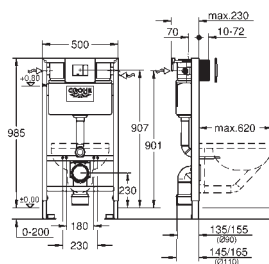

38 888 000	Chrome	4005176879630	441.66

Rapid SL
4-in-1 set for WC, 1.00 m installation height
with flushing cistern 6 - 3 l

Consisting of:
Rapid SL element for WC (38 525 001)
Skate Cosmopolitan flush plate, chrome (38 732 000)
GROHE Fresh retro-fit set (38 796 000)
Rapid SL front wall brackets (38 558 00M)