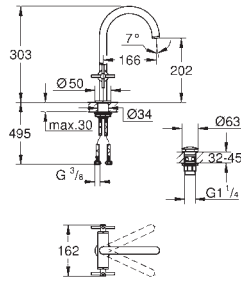

21 019 003	Chrome	4005176455223	389.39
21 019 DC3	supersteel	4005176455230	618.55
21 019 GL3	cool sunrise	4005176493461	603.84
21 019 DA3	warm sunset	4005176493485	603.84
21 019 AL3	Brushed Hard Graphite	4005176455247	706.93

Atrio
Basin mixer, 1/2"
L-Size
ceramic headparts 1/2", 90°
GROHE StarLight chrome finish
GROHE EcoJoy 5.7 l/min laminar mousseur
rapid installation system
swivel tubular spout with mousseur and stop limiter
Push-open waste set 1 1/4"
flexible connection hoses
with cross handles
Two different sets of caps included. One set with „H" and „C" marking, one set without marking.