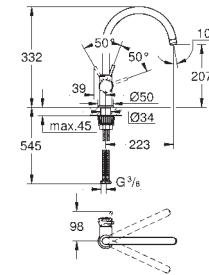

31 535 001   Chrome   4005176478550   77.00

BauClassic
Single-lever sink mixer 1/2"
high spout
monobloc installation
GROHE StarLight chrome finish
GROHE Longlife 28 mm ceramic cartridge
GROHE Zero separated inner water ways - lead and nickel free
spout with mousseur
swivel tubular spout
swivel area 360°
flexible connection hoses
GROHE FastFixation Plus ultra fast and simple installation - no tools needed for installation on a 60 mm worktop fixation set 48 384 000 is needed