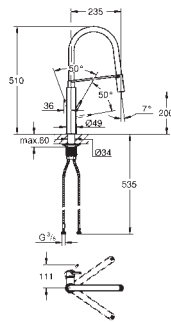

GROHE CONCETTO

Ref. No.	Colour	EAN	Retail Guide Price (£)
31 491 000	Chrome	4005176343308	343.75
31 491 DC0	supersteel	4005176343315	451.50

Concetto
Single-lever sink mixer 1/2"
monobloc installation
GROHE StarLight chrome finish
28 mm ceramic cartridge
with **GROHE SilkMove**
flow strainer
with integrated temperature limiter
professional spray
with flexible, hygienic GROHFlexx kitchen santoprene hose
diverter: laminar spray/SpeedClean shower jet
automatic return to laminar spray
GROHE Magnetic Docking guarantees easy retraction and smooth docking of the spray head back to the starting position
swivel spout
swivel area 360°
protected against backflow
flexible connection hoses
rapid installation system

32 661 003	Chrome	4005176466823	190.97
32 661 DC3	supersteel	4005176466830	233.65