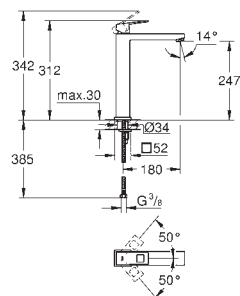

23 406 000	Chrome	4005176941658	280.91
23 406 DC0	supersteel	4005176524998	384.00
23 406 AL0	Brushed Hard Graphite	4005176584671	439.00

Eurocube
Basin mixer 1/2"
XL-Size
monobloc installation
metal lever
for free-standing basins
28 mm ceramic cartridge
with **GROHE SilkMove**
temperature limiter
GROHE StarLight chrome finish
GROHE EcoJoy SpeedClean mousseur 5.7 l/min
GROHE FastFixation Plus installation system
smooth body
flexible connection hoses