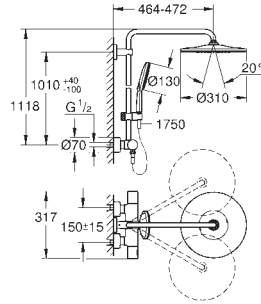

GROHE RAINSHOWER SMARTACTIVE SYSTEM

Ref. No.	Colour	EAN	Retail Guide Price (£)

26 648 000	Chrome	4005176533020	884.93

Rainshower SmartActive 310
Shower system with thermostat for wall mounting
Consisting of:
horizontal swivable 450 mm projection shower arm
exposed thermostatic shower
with Aquadimmer function
allows change between:
head shower Rainshower Mono 310 (26 562)
with ball joint
rotation angle $\pm 15^\circ$
hand shower Rainshower SmartActive 130 (26 574)
adjustable height via gliding element
including performance grip
Silverflex shower hose 1750 mm (28 388 000)
GROHE TurboStat compact cartridge
with wax thermoelement
GROHE SafeStop safety button at 38°C
(calibration required)
GROHE SafeStop Plus optional temperature limiter at 43°C included
GROHE CoolTouch prevents scalding on hot surfaces
GROHE DreamSpray perfect spray pattern
GROHE One-Click Showering spray selection
with one click
GROHE StarLight chrome finish
GROHE EcoJoy 9.5 l/min flow limiter
GROHE FastFixation (upper bracket adjustable)
SpeedClean anti-limescale system
suitable for instantaneous heaters from 18 kW/h
minimum flow rate 7 l/min.

SHOWERS

26 648 LS0	moon white	4005176533068	1,018.44