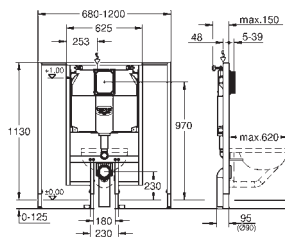

Rapid SL

Element for WC with flushing cistern 80 mm, variable width

1.13 m finished installation height

for small, narrow bathrooms

variable element width 0.70 - 1.20 m

for on-the-wall installation

powder coated steel frame, self-supporting

with fixed connections

TUV approved

2 WC fixing bolts

fixing device for ceramic

distance of fixing bolts 180/230 mm

PP outlet bend Ø 90 mm

depth adjustable

PP reducer Ø 90/110 mm

inlet and outlet connecting set

flushing cistern 80 mm, 6 - 9 l, containing following features:

water supply from top

water supply 1/2" and push fit flexible hose union

including wall brackets 38 558 00M for on-the-wall installation