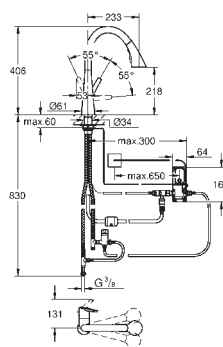

30 219 002	Chrome	4005176466540	677.80
30 219 DC2	supersteel	4005176466557	914.87

Zedra Touch
Electronic single-lever sink mixer 1/2"
Touch: activation of water via skin contact
battery supply 6 V lithium-battery, type CR-P2
CE approved
solenoid valve
fixed value mixing valve
automatically stops after 60 sec. (factory set)
type of protection IP 44
GROHE StarLight chrome finish
GROHE SilkMove 35 mm ceramic cartridge
GROHE Zero separated inner water ways - lead and nickel free
GROHE Magnetic Docking guarantees easy retraction and smooth docking of the spray head back to the starting position
pull-out spray with 3 spray types
diverter: laminar spray/**SpeedClean** shower jet/GROHE Blade spray (reduced water consumption by up to 70 % and even stronger spray performance)
stop function - pause button to stop the water flow
automatic return to laminar spray
adjustable flow rate limiter
swivel tubular spout
swivel area 360°
protected against backflow
flexible connection hoses