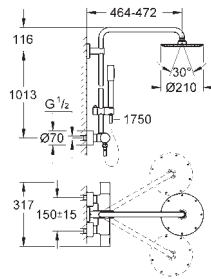

27 032 001	Chrome	4005176877155	1,017.76

Rainshower System 210
Shower system with thermostat for wall mounting
horizontal swivable 450 mm projection shower arm
exposed thermostatic shower
with Aquadimmer function
allows change between:
metal head shower Rainshower Cosmopolitan 210 (28 368 000)
with ball joint, rotation angle $\pm 15^\circ$
hand shower Sena Stick (28 034 000)
adjustable height via gliding element
(12 140 000)
metal shower hose 1750 mm (27 178)
GROHE TurboStat compact cartridge
with wax thermoelement
GROHE SafeStop safety button at 38°C
(calibration required)
GROHE SafeStop Plus optional temperature limiter at 43°C included
GROHE CoolTouch prevents scalding on hot surfaces
GROHE DreamSpray perfect spray pattern
GROHE StarLight chrome finish
SpeedClean anti-limescale system
Inner WaterGuide for a longer life

SHOWERS