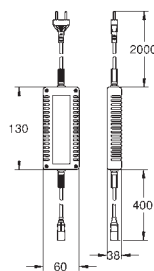

GROHE F-digital Deluxe

Power supply base unit box

power supply for base unit box (26 374 000 or 36 397 000)

each power supply for 2 light/sound modules (36 359 000)

or 1 ceiling shower with integrated light (27 865 000)

total 2 power supplies max (8 devices max.) can be connected to the base unit box

with one power supply 4 devices (light/sound modules) can be driven

- ceiling shower with integrated light (27 865 000): 4 devices

- per light module: 1 device

- per sound module: 1 device

input voltage: 90-240 V AC, 50-60Hz

output voltage: 12 V DC

CE approved