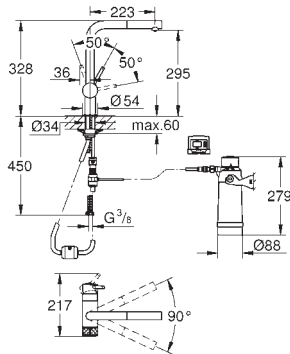

GROHE BLUE PURE

Ref. No.	Colour	EAN	Retail Guide Price (£)
30 382 000	Chrome	4005176565496	474.99
30 382 DC0	supersteel	4005176565502	541.66

GROHE Blue Pure Minta

Starter kit

Consisting of:
GROHE Blue single-lever sink mixer with filter function
monobloc installation

L-spout

pull out mousseur spout
separate handle for filtered water
headpart 1/2"

GROHE StarLight chrome finish

GROHE SilkMove 46 mm ceramic cartridge

swivel tubular spout

swivel area 90°

separate inner water ways for filtered

and non-filtered water

flexible connection hoses

GROHE Blue filter head

GROHE Blue activated carbon filter for premium taste

Up to 3000 Liters

30 383 000	Chrome	4005176565519	324.99