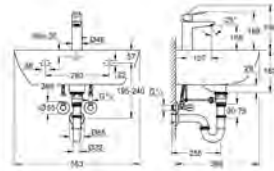

Bau Ceramic Bundle wash basin 55 + BauEdge basin mixer
Consisting of:
Bau Ceramic wash basin 55 (39 440 000)
wall hung
1 hole punched
with overflow
553 x 386 mm
wall fixings not included
sanitary ware

BauEdge single-lever basin mixer M-size (23 759 000)
monobloc installation
metal lever
GROHE Longlife 28 mm ceramic cartridge
GROHE StarLight chrome finish
GROHE EcoJoy mousseur 5.7 l/min
rapid installation system
pop-up waste set 1 1/4"
flexible connection hoses

Mounting set
brand: TOX
hanger bolts M10 x 140

Angle valve 1/2" (22 039 000)
self-sealing connection thread
wall connection 1/2"
outlet thread 3/8"
with length compensation
with compression nut Ø 10 mm
water protected spindle shutoff, brass,
with grease chamber and double o-ring sealing
long connecting shaft
ergonomic metal handle
marking: neutral
metal push-on escutcheon Ø 55 mm
GROHE StarLight chrome finish

P-trap 1 1/4" (28 947 000)
for basins
wall connection
escutcheon

39 422 000	alpine white	4005176406195	111.41