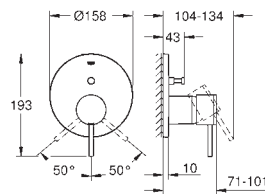

24 066 003	Chrome	4005176465772	349.22
24 066 DC3	supersteel	4005176465789	488.01
24 066 GL3	cool sunrise	4005176564642	477.36
24 066 DA3	warm sunset	4005176564628	482.46
24 066 AL3	Brushed Hard Graphite	4005176465796	557.72

Atrio
Single-lever mixer with 2-way diverter
set for final installation for
GROHE Rapido SmartBox 35 600
GROHE SilkMove 46 mm ceramic cartridge
GROHE StarLight chrome finish
wall escutcheon with **GROHE FastFixation**
(covered escutcheon- and shaft sealing, covered fixing)
metal escutcheon, retroactively 6° adjustable
metal lever
automatic 2-way diverter
flow performance:
outlet B = 27 l/min, outlet C = 27 l/min
without roughing-in-set

35 600 000		4005176413469	132.18
GROHE Rapido SmartBox Universal rough-in box for concealed installation