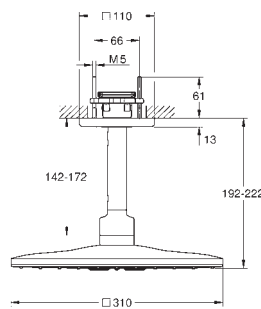

requires rough-in set 26 483 000 or 26 484 000 - to be ordered separately

26 481 LS0	moon white	4005176425950	734.99
------------	------------	---------------	--------