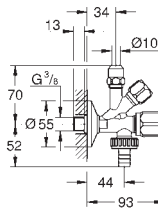

22 033 000	Chrome	4005176305498	25.95

Original WAS combination service valve 3/8"
wall connection 3/8"
outlet thread 3/8"
with length compensation
with compression nut Ø 10 mm
outlet 3/4"
with hose connection
grease chamber headpart
non-return valve type EB
long connecting shaft
ergonomic handles
marking: neutral
metal push-on escutcheon Ø 55 mm
for combination with pipe ventilating valve type HB 41 239 000