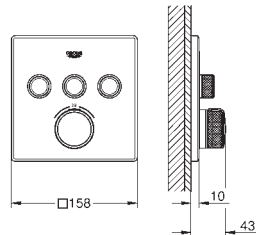

GROHE GROHTHERM SMARTCONTROL

Ref. No.	Colour	EAN	Retail Guide Price (£)

29 125 000	Chrome	4005176413315	673.15

Grotherm SmartControl
Thermostat for concealed installation with 2 valves and integrated shower holder
set for final installation for
GROHE Rapido SmartBox 35 600
metal wall escutcheon with **GROHE FastFixation** (covered escutcheon and shaft sealing, covered fixing), retroactively 6° adjustable
GROHE StarLight chrome finish
GROHE SmartControl push for ON-OFF, turn for volume adjustment from EcoJoy to full flow
exchangeable symbols
GROHE TurboStat compact cartridge with wax thermoelement
GROHE ProGrip with knurl structure
GROHE SafeStop safety button at 38°C (calibration required)
GROHE SafeStop Plus optional temperature limiter at 43°C or 46°C included
built-in non return valve and dirt strainers
multiple outlets can be run simultaneously
integrated shower union with shower outlet 1/2"
without roughing-in-set
flow performance:
outlet B = 24 l/min
hand shower = 12 l/min
outlet B + hand shower = 27 l/min

35 600 000		4005176413469	132.18
GROHE Rapido SmartBox Universal rough-in box for concealed installation			

29 126 000	Chrome	4005176413322	606.77
29 126 DC0	supersteel	4005176526343	741.00
29 126 GN0	brushed cool sunrise	4005176558368	847.00
29 126 DL0	brushed warm sunset	4005176558337	847.00
29 126 A00	hard graphite	4005176558290	794.00
29 126 AL0	Brushed Hard Graphite	4005176558306	847.00