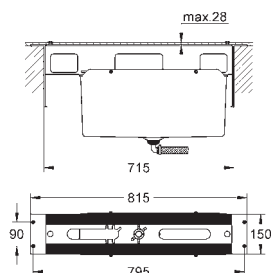

29 037 000		4005176865749	777.34

4/5-hole bath combination (optional)
baseframe for installation
under tiled surround
base frame
drainage box with
integrated outlet for splash water
caps to cover screw fixations always come in chrome color