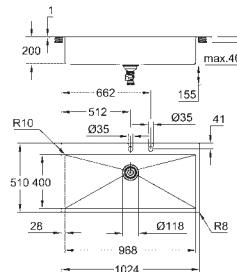

K800

Stainless steel sink

model: K800 120-S 102.4/51 1.0

mounting type: top mount or flush mount

material: stainless steel AISI 304 (V2A)

material thickness: 1 mm

GROHE StarLight finish

finish: satin finish

GROHE Whisper

min. cabinet size: 1200 mm

dimensions: 1024 x 510 mm

1 bowl: 968 x 400 x 200 mm

outer radius: R3, inner bowl radius: R10

GROHE FastFixation installation system

cut-out (top mount): 1009 x 495 mm

waste: Ø 3.5"/90 mm waste strainer with automatic waste fitting

accessories included: automatic waste fitting with rotary handle,

waste kit, basket strainer waste, mounting set

optional push to open excenter (40 986 SD0)

amount of fasteners included (top mount): 10