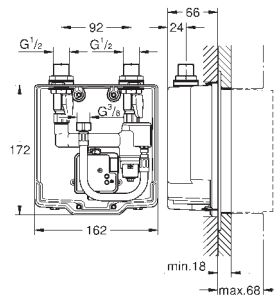

36 336 001		4005176991769	313.12

Eurosmart Cosmopolitan E
Concealed mounting box
with integrated pre-adjustable thermostatic mixer
wall installation
suitable for IR-sets for final installation
2 stop valves
non-return valve
suitable for
36 410 000, 36 334 SD0, 36 335 SD0, 36 273 000
allows for waterproofing of wall construction surrounding the concealed body with sealing sleeve

COMMERCIAL FITTINGS