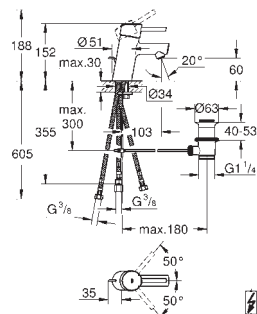

23 060 001   Chrome   4005176888021   130.29

Concetto
Basin mixer 1/2"
S-Size
monobloc installation
metal lever
GROHE SilkMove 35 mm ceramic cartridge
adjustable flow rate limiter
GROHE StarLight chrome finish
GROHE FastFixation installation system with centering support
flow straightener
pop-up waste set 1 1/4"
flexible connection hoses
for use with displacement water heater
optional temperature limiter (46 375 000)
noise classification 1 in accordance with DIN4109