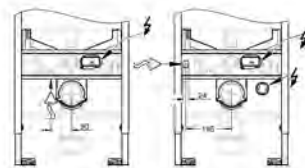

GROHE RAPID SLX

Ref. No.	Colour	EAN	Retail Guide Price (£)

39 596 000		4005176527494	254.16

Rapid SLX

Element for WC, 1.13 m installation height with integrated socket and shower toilet connection with flushing cistern GD 2 , 6 l - 9 l

with integrated power socket
ready for shower toilets (water)
small revision shaft for small flush plates
for on-the-wall installations or studded walls
powder coated steel frame, self-supporting
for dry-cladding, completely pre-assembled
with fixed connections
quick adjustment, lockable
fixing material
TUV approved
2 WC fixing bolts
fixing device for ceramic
distance of fixing bolts 180/230 mm
outlet bend Ø 90 mm
depth adjustable
reducer Ø 90/110 mm
inlet and outlet connecting set

flushing cistern GD 2, 3 - 6 l, containing following features:

factory set 6 l and 3 l
pneumatic discharge valve offering 2 modes of operation: dual flush or single flush
water supply from right, back or top
low noise (group I acc. to German Noise Specification)
fully insulated against condensation
1/2" water supply connection including integrated angle valve and push fit flexible hose union
no tools required for the installation of the inspection shaft incl. protection during construction phase
for vertical use

including flow manager
reduces flow of the flush
prevents overspill in rimless toilets
easy flow regulation via inspection shaft without removing the valves
for on-the-wall installation please order wall brackets 38 558 00M (sold separately)
for mounting of flush plates 156 x 197 mm please order revision shaft 66 791 000 (sold separately)

39 603 000	Chrome	4005176527562	308.33