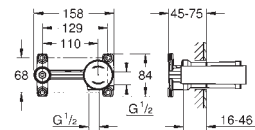

Single-lever mixer 1/2", universal concealed body
for 2 hole basin mixer
wall installation
without finishing trim set
GROHE SilkMove 35 mm ceramic cartridge
adjustable flow rate limiter
with temperature limiter
spout can be positioned on the right or left
DR-brass
installation device
allows for waterproofing of wall construction surrounding the concealed body
with sealing sleeve

33 848 001	Chrome	4005176409172	258.37
33 848 DC1	supersteel	4005176412776	346.75