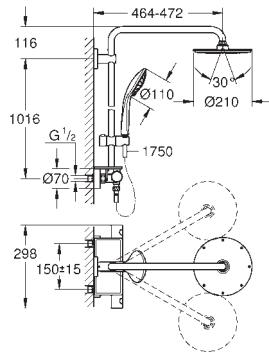

GROHE EUPHORIA SHOWER SYSTEM

Ref. No.	Colour	EAN	Retail Guide Price (£)

26 363 000	Chrome	4005176339264	720.11

Euphoria System 210
Shower system with thermostat for wall mounting
Consisting of:
horizontal swivable 450 mm projection shower arm
exposed thermostatic shower
with Aquadimmer function
allows change between:
metal head shower Rainshower Cosmopolitan 210 (28 368 000)
Rain spray pattern
with ball joint
rotation angle $\pm 15^\circ$
hand shower Euphoria 110 Massage (27 221 000)
adjustable height via gliding element
Silverflex shower hose 1750 mm (28 388 000)
GROHE EasyReach tray (26 362 LN0)
minimum flow rate 7 l/min.
GROHE DreamSpray perfect spray pattern
GROHE StarLight chrome finish
GROHE TurboStat compact cartridge
with wax thermoelement
GROHE SafeStop safety button at 38°C
(calibration required)
GROHE SafeStop Plus optional temperature limiter at 43°C included
SpeedClean anti-limescale system
Inner WaterGuide for a longer life
Twistfree preventing the hose from twisting

SHOWERS

27 964 000	Chrome	4005176929595	743.00