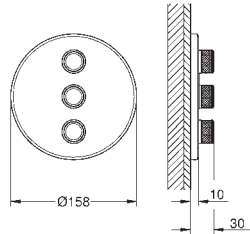

GROHE ATRIO

Ref. No.	Colour	EAN	Retail Guide Price (£)
29 122 000	Chrome	4005176412288	353.53
29 122 DC0	supersteel	4005176455117	436.00
29 122 GL0	cool sunrise	4005176515194	479.00
29 122 DA0	warm sunset	4005176515217	479.00
29 122 AL0	Brushed Hard Graphite	4005176455124	469.00

Grotherm SmartControl Triple volume control trim

set for final installation for GROHE Rapido SmartBox 35 600 000 metal wall escutcheon with **GROHE FastFixation** (covered escutcheon and shaft sealing, covered fixing), retroactively 6° adjustable 10 mm thin profile escutcheon

GROHE StarLight chrome finish
GROHE SmartControl push for ON-OFF, turn for volume adjustment from EcoJoy to full flow exchangeable symbols
GROHE ProGrip with knurl structure
multiple outlets can be run simultaneously **without roughing-in-set**

flow performance:
outlet D = 28 l/min
outlet E = 28 l/min
outlet A = 28 l/min
outlet D+E+A = 65 l/min

35 600 000		4005176413469	132.18
GROHE Rapido SmartBox Universal rough-in box for concealed installation