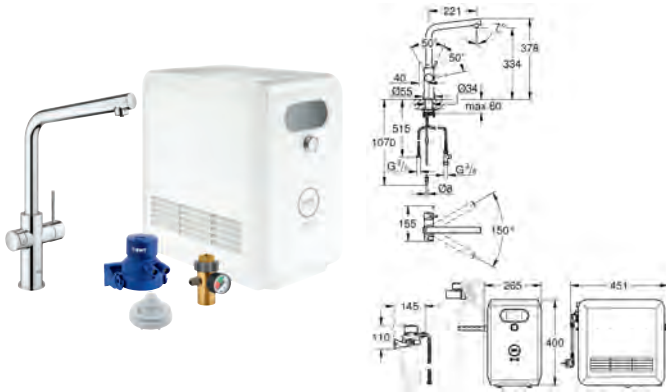

GROHE StarLight chrome finish

28 mm ceramic cartridge

with **GROHE SilkMove**

swivel tubular spout

swivel area 150°

separate inner water ways for filtered

and non-filtered water

flexible connection hoses

GROHE Blue Professional cooler

delivers 12 liters of chilled sparkling water per hour

colour display with push and turn control

270 Watt cooling unit, 230 V, 50 Hz

sound level in standby 46 dB(A)

type of protection IP 21

CE approved

requires ventilation holes in the bottom of the kitchen cabinet

software set-up and monitoring of filter and CO₂ capacity possible via GROHE Ondus app

push notifications at low filter resp. CO₂ capacity

additional monitoring via GROHE Blue Professional Browser-Monitor possible

with Bluetooth 4.0* and WIFI interface for wireless data communication

for Apple** and Android devices

Bluetooth range (max. 10 m) varies depending on materials used and walls

between transmitter and receiver

filter head with flexible water hardness adjustment

GROHE Blue filter, CO₂ bottle and cleaning cartridge are not included in the

delivery and have to be ordered separately

suitable filters:

- filter S-size, capacity 600 l at 20° dKH (40 404 001)

- filter M-size, capacity 1500 l at 20° dKH (40 430 001)

- filter L-size, capacity 2500 l at 20° dKH (40 412 001)

- activated carbon filter, capacity 3000 l (40 547 001)

- Magnesium + Zinc filter, capacity 400 l at 17° dGH (40 691 002)

System requirements Apple

iPhone with iOS 9.0 or higher

System requirements Android

smart phone with Android 4.3 or higher

Mobile devices and GROHE Ondus App*** are not included in delivery and have to be ordered separately via an authorised Apple store/store/iTunes or Google Play store.

* The Bluetooth word mark and logos are registered trademarks owned by Bluetooth SIG, Inc. and any use of such marks by Grohe AG is under license. Other trademarks and trade names are those of their respective owners.

** Apple, the Apple logo, iPod, iPod Touch, iPhone and iTunes are trademarks of Apple Inc., registered in the U.S. and other countries. Apple is not responsible for the function of this device or its compliance with safety and regulatory standards.

*** Available for free via iTunes app or Google Play store.

to be equipped with a non-return valve EA approved by Belgaqua