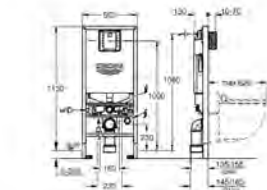

GROHE RAPID SLX

Ref. No.	Colour	EAN	Retail Guide Price (£)

39 596 000		4005176527494	254.16

Rapid SLX

Element for WC, 1.13 m installation height with integrated socket and shower toilet connection with flushing cistern GD 2 , 6 l - 9 l

with integrated power socket
ready for shower toilets (water)
small revision shaft for small flush plates
for on-the-wall installations or studded walls
powder coated steel frame, self-supporting
for dry-cladding, completely pre-assembled
with fixed connections
quick adjustment, lockable
fixing material
TUV approved
2 WC fixing bolts
fixing device for ceramic
distance of fixing bolts 180/230 mm
outlet bend Ø 90 mm
depth adjustable
reducer Ø 90/110 mm
inlet and outlet connecting set

flushing cistern GD 2, 3 - 6 l, containing following features:

factory set 6 l and 3 l
pneumatic discharge valve offering 2 modes of operation: dual flush or single flush
water supply from right, back or top
low noise (group I acc. to German Noise Specification)
fully insulated against condensation
1/2" water supply connection including integrated angle valve and push fit flexible hose union
no tools required for the installation of the inspection shaft incl. protection during construction phase
for vertical use

including flow manager
reduces flow of the flush
prevents overspill in rimless toilets
easy flow regulation via inspection shaft without removing the valves
for on-the-wall installation please order wall brackets 38 558 00M (sold separately)
for mounting of flush plates 156 x 197 mm please order revision shaft 66 791 000 (sold separately)

39 603 000	Chrome	4005176527562	308.33