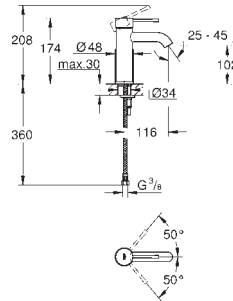

23 590 001	Chrome	4005176339189	151.19
23 590 DC1	supersteel	4005176369926	216.45
23 590 BE1	polished nickel	4005176426018	231.93
23 590 EN1	brushed nickel	4005176426025	252.33
23 590 GL1	cool sunrise	4005176425851	231.93
23 590 GN1	brushed cool sunrise	4005176425868	247.38
23 590 DA1	warm sunset	4005176425875	231.93
23 590 DL1	brushed warm sunset	4005176425882	247.38
23 590 A01	hard graphite	4005176426001	231.93
23 590 AL1	Brushed Hard Graphite	4005176425998	247.38

Essence
Basin mixer 1/2"
S-Size
monobloc installation
metal lever
28 mm ceramic cartridge
with **GROHE SilkMove**
with temperature limiter
GROHE StarLight chrome finish
GROHE EcoJoy mousseur 5.7 l/min
GROHE AquaGuide adjustable mousseur
GROHE FastFixation Plus installation system
smooth body
flexible connection hoses