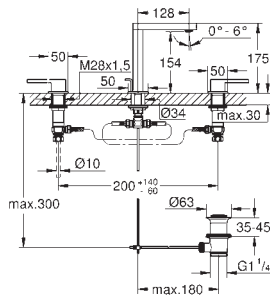

20 301 003	Chrome	4005176529757	301.99

GROHE Plus
Three-hole basin mixer 1/2"
M-Size
metal lever
ceramic headparts 1/2", 90°
GROHE StarLight chrome finish
GROHE EcoJoy SpeedClean mousseur 5.7 l/min
GROHE AquaGuide adjustable mousseur
rapid installation system
pop-up waste set 1 1/4"
GROHE FastFixation installation system
pressure-proof, flexible connection hoses
between spout and side valves
union nut 1/2" x 10.5 mm