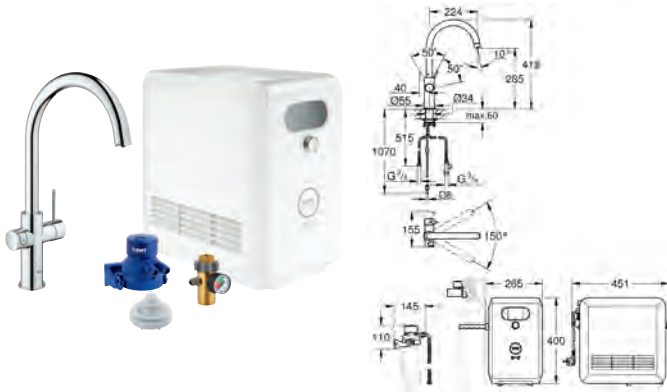

GROHE StarLight chrome finish

28 mm ceramic cartridge

with **GROHE SilkMove**

swivel tubular spout

swivel area 150°

separate inner water ways for filtered

and non-filtered water

flexible connection hoses

GROHE Blue Professional cooler

delivers 12 liters of chilled sparkling water per hour

colour display with push and turn control

270 Watt cooling unit, 230 V, 50 Hz

sound level in standby 46 dB(A)

type of protection IP 21

CE approved

requires ventilation holes in the bottom of the kitchen cabinet

software set-up and monitoring of filter and CO₂ capacity possible via GROHE Ondus app

push notifications at low filter resp. CO₂ capacity

additional monitoring via GROHE Blue Professional Browser-Monitor possible

with Bluetooth 4.0* and WIFI interface for wireless data communication

for Apple** and Android devices

Bluetooth range (max. 10 m) varies depending on materials used and walls

between transmitter and receiver

filter head with flexible water hardness adjustment

GROHE Blue filter, CO₂ bottle and cleaning cartridge are not included in the

delivery and have to be ordered separately

suitable filters:

- filter S-size, capacity 600 l at 20° dKH (40 404 001)

- filter M-size, capacity 1500 l at 20° dKH (40 430 001)

- filter L-size, capacity 2500 l at 20° dKH (40 412 001)

- activated carbon filter, capacity 3000 l (40 547 001)

- Magnesium + Zinc filter, capacity 400 l at 17° dGH (40 691 002)

System requirements Apple

iPhone with iOS 9.0 or higher

System requirements Android

smart phone with Android 4.3 or higher

Mobile devices and GROHE Ondus App*** are not included in delivery and have to be ordered separately via an authorised Apple store/store/iTunes or Google Play store.

* The Bluetooth word mark and logos are registered trademarks owned by Bluetooth SIG, Inc. and any use of such marks by Grohe AG is under license. Other trademarks and trade names are those of their respective owners.

** Apple, the Apple logo, iPod, iPod Touch, iPhone and iTunes are trademarks of Apple Inc., registered in the U.S. and other countries. Apple is not responsible for the function of this device or its compliance with safety and regulatory standards.

*** Available for free via iTunes app or Google Play store.
to be equipped with a non-return valve EA approved by Belgaqua