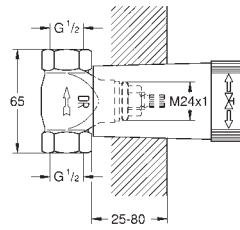

Ref. No.	Colour	EAN	Retail Guide Price (£)
	29 800 000		4005176504839	30.43
	Concealed stop-valve, 1/2" pre-assembled headpart 1/2" short spindle protection sleeve threaded union 1/2" DR-brass			
	29 802 000		4005176504853	51.42
	ditto, 3/4", pre-assembled headpart 3/4", thread union 3/4"			
	29 805 000		4005176504884	86.36
	ditto, 1", pre-assembled headpart 1", thread union 1"			
	29 801 000		4005176504846	25.08
	Concealed stop-valve, 1/2" pre-assembled headpart 1/2" short spindle protection sleeve soldered connection Ø15 mm DR-brass			
	29 804 000		4005176504877	39.88
	ditto, soldered connection Ø 22 mm