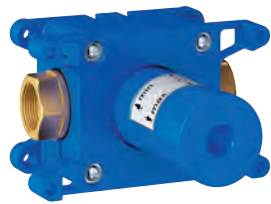

GROHE RAPIDO C / STOP VALVES

Ref. No.   Colour   EAN   Retail Guide Price (£)

35 028 000   **4005176908316**   **134.24**
GROHE Rapido C
Rough-in for single volume control
for grid installation of Grohtherm Custom Shower system
built-in box with removable protection cover
waterproof membrane base for wall sealing
for masonry and drywall installation
fixing points for front and back wall
body of DR brass
pre-assembled ceramic headpart 3/4"
connection threads 1/2"
installation depth 70 - 95 mm

CONCEALED SOLUTIONS