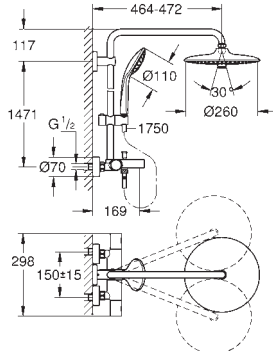

GROHE EUPHORIA SHOWER SYSTEM

Ref. No.	Colour	EAN	Retail Guide Price (£)
27 475 001	Chrome	4005176417863	740.71

Euphoria System 260
Shower system with bath thermostat for wall mounting
Consisting of:
horizontal swivable 450 mm projection shower arm
exposed thermostatic shower
with Aquadimmer function
allows change between:
head shower Euphoria 260 (26 457)
3 spray patterns:
Rain, SmartRain, Jet
with ball joint
rotation angle $\pm 15^\circ$
bath inlet
separate diverter for hand shower
hand shower Euphoria 110 Massage
(27 239 000)
3 spray patterns:
Rain, SmartRain, Massage
adjustable height via gliding element
Silverflex shower hose 1750 mm (28 388 000)
GROHE EcoJoy 9.5 l/min flow limiter
GROHE TurboStat compact cartridge
with wax thermoelement
GROHE SafeStop safety button at 38°C
(calibration required)
GROHE SafeStop Plus optional temperature limiter at 43°C included
GROHE DreamSpray perfect spray pattern
GROHE StarLight chrome finish
GROHE SprayDimmer (Stepless
flow rate reduction)
SpeedClean anti-limescale system
Inner WaterGuide for a longer life
Twistfree preventing the hose from twisting
suitable for instantaneous heaters from 18 kW/h
minimum flow rate 7 l/min.

SHOWERS

26 114 001	Chrome	4005176417870	725.82