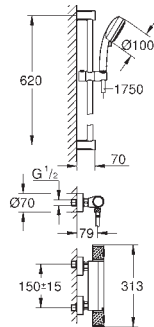

34 787 000	Chrome	4005176613043	238.53

**Grohtherm 1000 Performance
Thermostatic shower mixer 1/2" with shower set**

Consisting of:
Grohtherm 1000 Performance thermostatic shower mixer 1/2" (34 781 000)
Tempesta Cosmopolitan 100 shower set, 2 sprays, 600 mm (27 578 002)

47 175 000		4005176803895	156.36

GROHE TurboStat cartridge 1/2"

for reversed inlets (hot water right)
fits Grohtherm 800, Grohtherm 800 Cosmopolitan, Grohtherm 1000 Performance, Grohtherm 1000, Grohtherm Cube, Grohtherm 2000 and Grohtherm 3000 exposed thermostats
service solution, does not comply with EN1111
Note: CoolTouch-function is omitted after being installed in exposed fittings