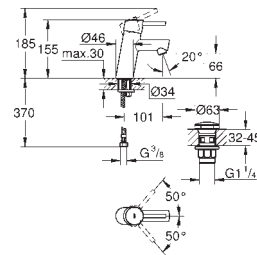

23 931 001   Chrome   4005176584015   130.29

Concetto
Basin mixer 1/2"
S-Size
monobloc installation
metal lever
28 mm ceramic cartridge with **GROHE SilkMove** adjustable flow rate limiter
temperature limiter
GROHE StarLight chrome finish
GROHE EcoJoy SpeedClean mousseur 5.7 l/min
GROHE FastFixation installation system with centering support
smooth body with push-open pop-up waste set 1 1/4"
flexible connection hoses
min. recommended pressure 1.0 bar

noise classification 1 in accordance with DIN4109