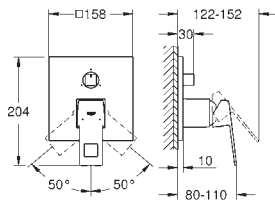

24 094 000	Chrome	4005176480638	227.46
24 094 DC0	supersteel	4005176574047	287.00
24 094 AL0	Brushed Hard Graphite	4005176585593	328.00

Eurocube
Single-lever mixer with 3-way diverter
set for final installation for
GROHE Rapido SmartBox 35 600
GROHE SilkMove 46 mm ceramic cartridge
wall escutcheon with **GROHE FastFixation**
(covered escutcheon- and shaft sealing, covered fixing)
metal escutcheon, retroactively 6° adjustable
metal lever
3-way diverter
flow performance:
outlet A = 27 l/min,
outlet B = 27 l/min,
outlet C = 27 l/min
without roughing-in-set

35 600 000		4005176413469	132.18
GROHE Rapido SmartBox Universal rough-in box for concealed installation