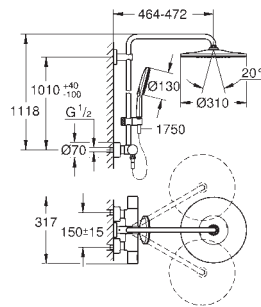

Rainshower SmartActive 310
Shower system with thermostat for wall mounting
Consisting of:
horizontal swivable 450 mm projection shower arm
exposed thermostatic shower
with Aquadimmer function
allows change between:
head shower Rainshower Mono 310 (26 561)
with ball joint
rotation angle $\pm 15^\circ$
hand shower Rainshower SmartActive 130 (26 544)
adjustable height via gliding element
including performance grip
Silverflex shower hose 1750 mm (28 388 000)
GROHE TurboStat compact cartridge
with wax thermoelement
GROHE SafeStop safety button at 38°C
(calibration required)
GROHE SafeStop Plus optional temperature limiter at 43°C included
GROHE CoolTouch prevents scalding on hot surfaces
GROHE DreamSpray perfect spray pattern
GROHE One-Click Showering spray selection
with one click
GROHE StarLight finish
GROHE FastFixation (upper bracket adjustable)
SpeedClean anti-limescale system
suitable for instantaneous heaters from 18 kW/h
minimum flow rate 7 l/min.