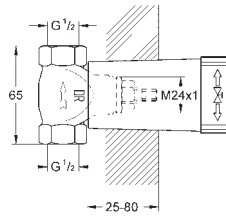

29 811 000   **4005176062711**   **51.42**
Concealed stop valve 1/2"
preassembled ceramic headpart 1/2"
180°
threaded union 1/2"
installation depth adjustable
25 - 80 mm
DR-brass

29 813 000   **4005176062735**   **82.90**
ditto, 3/4"