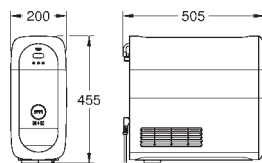

System requirements: Apple

iPhone with iOS 9.0 or higher

System requirements Android

smart phone with Android 4.3 or higher

Mobile devices and GROHE Ondus App*** are not included in delivery and have to be ordered separately via an authorised Apple store/store/iTunes or Google Play store.

* The Bluetooth word mark and logos are registered trademarks owned by Bluetooth SIG, Inc. and any use of such marks by Grohe AG is under license. Other trademarks and trade names are those of their respective owners.

** Apple, the Apple logo, iPod, iPod Touch, iPhone and iTunes are trademarks of Apple Inc., registered in the U.S. and other countries. Apple is not responsible for the function of this device or its compliance with safety and regulatory standards

*** Available for free via iTunes app or Google Play store.
to be equipped with a non-return valve EA approved by Belgaqua