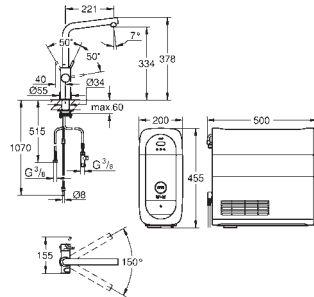

carbon filter and GROHE Blue magnesium + zinc filter

GROHE Blue filter S-Size, filter head with flexible

water hardness adjustment

for regions with water hardness of more than 9° dKH

for regions with water hardness below 9° dKH please order activated carbon filter
40 547 001

GROHE Blue 425 g CO₂ bottle

System requirements Apple

iPhone with iOS 9.0 or higher

System requirements Android

smart phone with Android 4.3 or higher

Mobile devices and GROHE Ondus App*** are not included in delivery and have to be ordered separately via an authorised Apple store/store/iTunes or Google Play store.

* The Bluetooth word mark and logos are registered trademarks owned by Bluetooth SIG, Inc. and any use of such marks by Grohe AG is under license. Other trademarks and trade names are those of their respective owners.

** Apple, the Apple logo, iPod, iPod Touch, iPhone and iTunes are trademarks of Apple Inc., registered in the U.S. and other countries. Apple is not responsible for the function of this device or its compliance with safety and regulatory standards.

*** Available for free via iTunes app or Google Play store.

This product includes an article which is declared as a hazardous substance. Find more information in the safety data sheet. You can download the safety data at: www.grohe.com/safety-data-sheets/ to be equipped with a non-return valve EA approved by Belgaqua