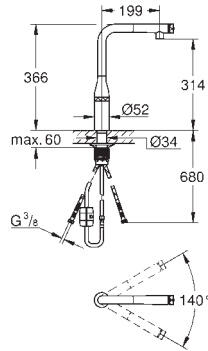

GROHE ESSENCE

Ref. No.	Colour	EAN	Retail Guide Price (£)
31 615 000	Chrome	4005176523649	363.81
31 615 DC0	supersteel	4005176523656	473.36
31 615 BE0	polished nickel	4005176523731	509.54
31 615 EN0	brushed nickel	4005176523748	545.72
31 615 GL0	cool sunrise	4005176523670	509.54
31 615 GN0	brushed cool sunrise	4005176523687	545.72
31 615 DA0	warm sunset	4005176523694	509.54
31 615 DL0	brushed warm sunset	4005176523700	545.72
31 615 A00	hard graphite	4005176523717	509.54
31 615 AL0	Brushed Hard Graphite	4005176523724	545.72

Essence SmartControl
Sink mixer with SmartControl
monobloc installation
GROHE StarLight chrome finish
pull-out spray with laminar
metal spray
GROHE Magnetic Docking guarantees easy retraction and smooth docking of the spray head back to the starting position
GROHE SmartControl push for ON-OFF, turn for volume adjustment from EcoJoy to full flow
temperature adjustment by turning of mixing valve on body
swivel tubular spout
swivel area 140°
protected against backflow
flexible connection hoses
GROHE FastFixation Plus ultra fast and simple installation - no tools needed
GROHE Zero separated inner water ways - lead and nickel free