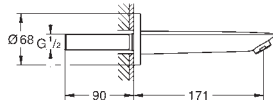

Ref. No.	Colour	EAN	Retail Guide Price (£)

13 255 001	Chrome	4005176556722	71.97

BauCosmopolitan
Bath spout
wall mounted
GROHE StarLight chrome finish
mousseur
projection 171 mm
male thread 1/2"