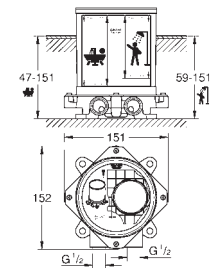

29 086 000 **4005176935497** **231.18**
Rough-in set 1/2"
for floor-mounted tub spouts and mixers
without finishing trim set
installation plate with 360° horizontal and 3° vertical adjustment
installation depth 47-151 mm
depth compensation 104 mm
two 1/2" female connections (hot/cold supplies)
flushing plug