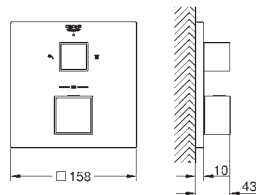

Grotherm Cube
Thermostatic shower mixer for 2 outlets with integrated shut off/diverter valve
set for final installation for
GROHE Rapido SmartBox 35 600
GROHE TurboStat compact cartridge
with wax thermoelement
wall escutcheon with **GROHE FastFixation**
(covered escutcheon- and shaft sealing, covered fixing)
metal escutcheon, retroactively 6° adjustable
printed head and hand shower symbol
GROHE SafeStop safety button at 38°C
(calibration required)
GROHE SafeStop Plus optional temperature limiter at 43°C or 46°C included
GROHE AquaDimmer, integrated shut off/diverter valve
flow performance:
outlet B = 27 l/min
outlet C = 30 l/min
without roughing-in-set

35 600 000		4005176413469	132.18

GROHE Rapido SmartBox Universal rough-in box for concealed installation