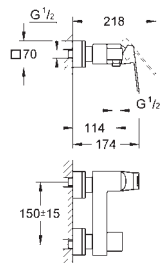

23 145 000	Chrome	4005176901270	242.22
23 145 DC0	supersteel	4005176525049	313.00
23 145 AL0	Brushed Hard Graphite	4005176585524	358.00

Eurocube
Single-lever shower mixer 1/2"
wall mounted
metal lever
GROHE SilkMove 46 mm ceramic cartridge
GROHE StarLight chrome finish
adjustable flow rate limiter
shower bottom outlet 1/2" with
integrated non return-valve
covered S-unions
protected against backflow