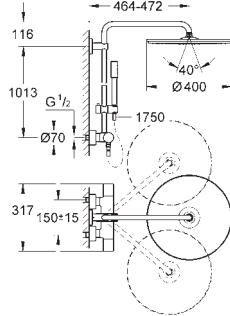

GROHE RAINSHOWER® SYSTEM

Ref. No.	Colour	EAN	Retail Guide Price (£)

27 174 001	Chrome	4005176877162	1,303.98

Rainshower System 400
Shower system with thermostat for wall mounting
horizontal swivable 450 mm projection shower arm
exposed thermostatic shower
with Aquadimmer function
allows change between:
Rainshower Cosmopolitan 400 head shower (28 778 000)
material: metal
with ball joint
rotation angle $\pm 20^\circ$
hand shower Sena Stick (28 034 000)
adjustable height via gliding element
(12 140 000)
shower hose 1.750 mm (28 025 000)
GROHE TurboStat compact cartridge
with wax thermoelement
GROHE SafeStop safety button at 38°C
(calibration required)
GROHE SafeStop Plus optional temperature limiter at 43°C included
GROHE CoolTouch
GROHE DreamSpray perfect spray pattern
GROHE StarLight chrome finish
SpeedClean anti-limescale system
Inner WaterGuide for a longer life