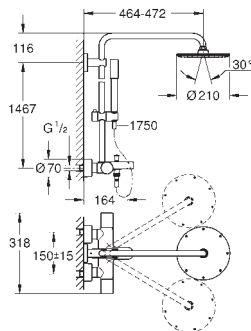

27 641 000	Chrome	4005176901645	1,155.14

Rainshower System 210

Shower system with bath thermostat for wall mounting

horizontal swivable 450 mm projection shower arm

exposed thermostatic shower

with Aquadimmer function

allows change between:

Head shower Rainshower Cosmopolitan 210 (28 373 000)

material: metal

with ball joint, rotation angle $\pm 15^\circ$

bath inlet

separate diverter for hand shower Sena (28 341 000)

adjustable height via gliding element

(12 140 000)

metal shower hose 1750 mm (27 178)

GROHE EcoJoy 9.5 l/min flow limiter

GROHE TurboStat compact cartridge

with wax thermoelement

GROHE SafeStop safety button at 38°C

(calibration required)

GROHE SafeStop Plus optional temperature limiter at 43°C included

GROHE CoolTouch

GROHE DreamSpray perfect spray pattern

GROHE StarLight chrome finish

SpeedClean anti-limescale system

Inner WaterGuide for a longer life