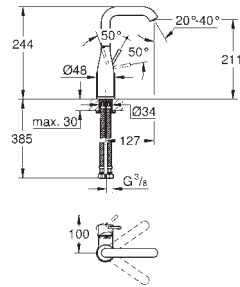

Ref. No.	Colour	EAN	Retail Guide Price (£)

23 541 001	Chrome	4005176313912	190.66

Essence
Single-lever basin mixer 1/2"
L-Size
monobloc installation
metal lever
28 mm ceramic cartridge
with **GROHE SilkMove**
with temperature limiter
GROHE StarLight chrome finish
GROHE EcoJoy mousseur 5.7 l/min
GROHE AquaGuide adjustable mousseur
GROHE FastFixation Plus installation system
swivel spout with mousseur
and stop limiter
smooth body
flexible connection hoses