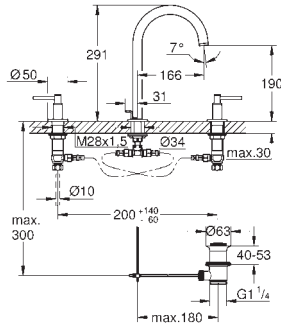

GROHE ATRIO

Ref. No.	Colour	EAN	Retail Guide Price (£)
20 009 003	Chrome	4005176454974	389.37
20 009 DC3	supersteel	4005176454981	773.19
20 009 GL3	cool sunrise	4005176492839	754.80
20 009 DA3	warm sunset	4005176492853	754.80
20 009 AL3	Brushed Hard Graphite	4005176454998	883.63

Atrio
Three-hole basin mixer 1/2"
M-Size
ceramic headparts 1/2", 90°
GROHE StarLight chrome finish
GROHE EcoJoy 5.7 l/min laminar mousseur
swivel tubular spout with mousseur and stop limiter
pop-up waste set 1 1/4"
flexible connection hoses between spout and side valves
with lever handles
Two different sets of caps included. One set with „H“ and „C“ marking, one set without marking.