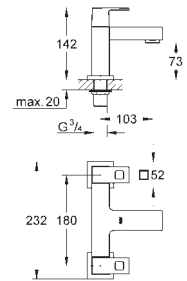

25 136 000	Chrome	4005176906763	314.76

Eurocube
Two-handed Bath filler 1/2"
deck mounted
metal handles
Longlife headpart 3/4"
GROHE StarLight chrome finish
recommended pressure 0.2 - 5.0 bar