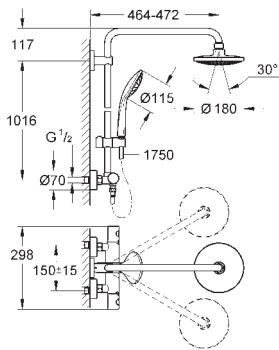

27 296 001	Chrome	4005176896293	600.30

Euphoria System 180
Shower system with thermostat for wall mounting
Consisting of:
horizontal swivable 450 mm projection shower arm
exposed thermostatic shower
with Aquadimmer function
allows change between:
head shower Euphoria Cosmopolitan 180 (27 491 000), Rain spray pattern
with ball joint, rotation angle $\pm 15^\circ$
hand shower Euphoria 110 Massage
(27 221 000)
adjustable height via gliding element
Silverflex shower hose 1750 mm (28 388 000)
GROHE TurboStat compact cartridge
with wax thermoelement
GROHE SafeStop safety button at 38°C
(calibration required)
GROHE SafeStop Plus optional temperature limiter at 43°C included
GROHE DreamSpray perfect spray pattern
GROHE StarLight chrome finish
SpeedClean anti-limescale system
Inner WaterGuide for a longer life
Twistfree preventing the hose from twisting
minimum flow rate 7 l/min.
optional upgrade: **GROHE EasyReach** tray (26 362)