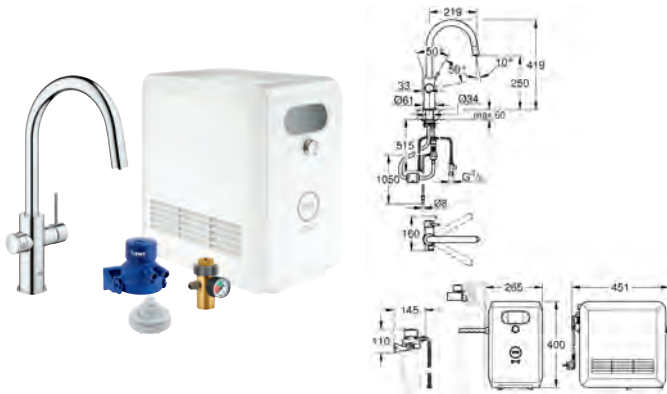

between transmitter and receiver

filter head with flexible water hardness adjustment

GROHE Blue filter, CO₂ bottle and cleaning cartridge are not included in the

delivery and have to be ordered separately

suitable filters:

- filter S-size, capacity 600 l at 20° dKH (40 404 001)

- filter M-size, capacity 1500 l at 20° dKH (40 430 001)

- filter L-size, capacity 2500 l at 20° dKH (40 412 001)

- activated carbon filter, capacity 3000 l (40 547 001)

- Magnesium + Zinc filter, capacity 400 l at 17° dGH (40 691 002)

System requirements Apple

iPhone with iOS 9.0 or higher

System requirements Android

smart phone with Android 4.3 or higher

Mobile devices and GROHE Ondus App*** are not included in delivery and have to be ordered separately via an authorised Apple store/store/iTunes or Google Play store.

* The Bluetooth word mark and logos are registered trademarks owned by Bluetooth SIG, Inc. and any use of such marks by Grohe AG is under license. Other trademarks and trade names are those of their respective owners.

** Apple, the Apple logo, iPod, iPod Touch, iPhone and iTunes are trademarks of Apple Inc., registered in the U.S. and other countries. Apple is not responsible for the function of this device or its compliance with safety and regulatory standards.

*** Available for free via iTunes app or Google Play store.
to be equipped with a non-return valve EA approved by Belgaqua