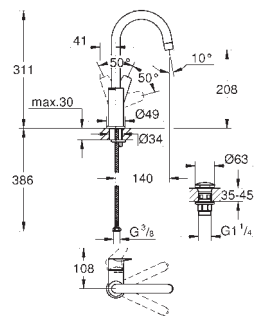

23 911 001	Chrome	4005176555237	103.93

BauEdge
Single-lever basin mixer 1/2"
L-Size
monobloc installation
metal lever
GROHE Longlife 28 mm ceramic cartridge
with temperature limiter
GROHE StarLight chrome finish
GROHE EcoJoy mousseur 5.7 l/min
rapid installation system
swivel tubular spout
smooth body with plastic push open waste set 1 1/4"
flexible connection hoses
professional edition