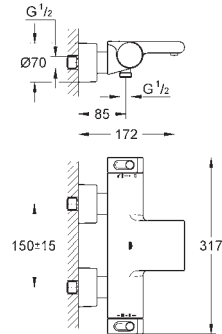

GROHE GROHTHERM 2000

Ref. No.	Colour	EAN	Retail Guide Price (£)

34 466 001	Chrome	4005176926440	399.57

Grotherm 2000
Thermostatic bath/shower mixer 1/2"
wall mounted
100% GROHE CoolTouch consisting of safety housing + S-unions with CoolTouch escutcheons
GROHE StarLight chrome finish
GROHE Aqua Paddle ergonomically shaped handles
GROHE SafeStop safety button at 38°C
(calibration required)
GROHE SafeStop Plus integrated temperature limiter at max 50°C
GROHE TurboStat compact cartridge with wax thermoelement
integrated mixed water shut off
GROHE AquaDimmer Eco with multiple function:
- integrated (economy button with economy stop for shower)
- flow control
shower bottom outlet 1/2"
- diverter: bath/shower
GROHE XL Waterfall
flow straightener
built-in non return valves
dirt strainers
protected against backflow
covered S-unions, CoolTouch escutcheons with wall sealing
optional upgrade: GROHE EasyReach shower tray (18 608 001)
min. recommended pressure 1.0 bar
integrated flow limiter 14 l/min in the shower outlet
GROHE EcoJoy technology for less water and perfect flow

34 484 001	Chrome	4005176932519	410.99