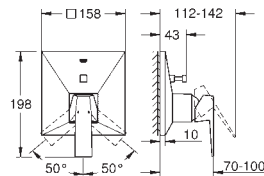

Allure Brilliant
Single-lever mixer with 2-way diverter
set for final installation for
GROHE Rapido SmartBox 35 600
GROHE SilkMove 46 mm ceramic cartridge
GROHE StarLight chrome finish
wall escutcheon with **GROHE FastFixation**
(covered escutcheon- and shaft sealing, covered fixing)
metal escutcheon, retroactively 6° adjustable
metal lever
automatic 2-way diverter
flow performance:
outlet B = 27 l/min, outlet C = 27 l/min
without roughing-in-set

35 600 000		4005176413469	132.18
GROHE Rapido SmartBox Universal rough-in box for concealed installation			

24 099 000	Chrome	4005176480744	425.07
24 099 DC0	supersteel	4005176480751	592.89
24 099 AL0	Brushed Hard Graphite	4005176480768	677.61