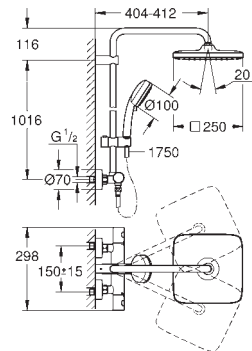

Tempesta Cosmopolitan System 250 Cube

Shower system with thermostat for wall mounting

Consisting of:

horizontal swivable 390 mm projection shower arm

exposed thermostatic shower

with Aquadimmer function

allows change between:

head shower Tempesta 250 Cube (26 685)

spray pattern:

Rain

head shower with white rear cover

with ball joint

rotation angle $\pm 10^\circ$

GROHE EcoJoy 9.5 l/min flow limiter

hand shower Tempesta Cosmopolitan 100 (27 571 001)

2 spray patterns:

Rain, Jet

GROHE EcoJoy 5.7 l/min. flow limiter

adjustable height via gliding element

Rotaflex shower hose 1750 mm 1/2" x 1/2" (28 410)

GROHE EcoJoy technology for less water and perfect flow

GROHE TurboStat compact cartridge

with wax thermoelement

GROHE SafeStop safety button at 38°C

(calibration required)

GROHE SafeStop Plus optional temperature limiter at 43°C included

GROHE DreamSpray perfect spray pattern

GROHE StarLight chrome finish

SpeedClean anti-limescale system

Inner WaterGuide for a longer life

Twistfree preventing the hose from twisting

suitable for instantaneous heaters from 18 kW/h

minimum flow rate 7 l/min.

optional upgrade: **GROHE EasyReach** tray (26 362)

professional edition