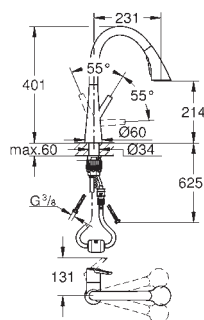

32 294 002	Chrome	4005176466496	344.46
32 294 DC2	supersteel	4005176466502	447.08

Zedra
Single-lever sink mixer 1/2"
monobloc installation
GROHE StarLight chrome finish
GROHE SilkMove 35 mm ceramic cartridge
GROHE Magnetic Docking guarantees easy retraction and smooth docking of the spray head back to the starting position
pull-out spray with 3 spray types
diverter: laminar spray/**SpeedClean** shower jet/GROHE Blade spray (reduced water consumption by up to 70 % and even stronger spray performance)
stop function - pause button to stop the water flow
automatic return to laminar spray
adjustable flow rate limiter
swivel tubular spout
swivel area 360°
protected against backflow
flexible connection hoses
GROHE FastFixation Plus ultra fast and simple installation - no tools needed
GROHE Zero separated inner water ways - lead and nickel free

KITCHEN FITTINGS