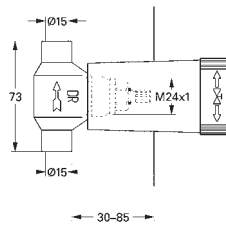

29 801 000   **4005176504846**   **25.08**
Concealed stop-valve, 1/2"
pre-assembled headpart 1/2"
short spindle
protection sleeve
soldered connection Ø15 mm
DR-brass

29 804 000   **4005176504877**   **39.88**
ditto, soldered connection Ø 22 mm