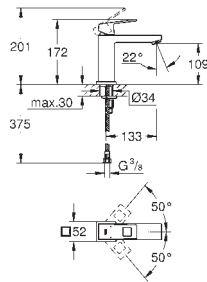

23 446 000	Chrome	4005176998720	224.50

Eurocube
Basin mixer 1/2"
M-Size
monobloc installation
metal lever
28 mm ceramic cartridge
with **GROHE SilkMove**
with temperature limiter
GROHE StarLight chrome finish
GROHE EcoJoy SpeedClean mousseur 5.7 l/min
GROHE FastFixation Plus installation system
smooth body
flexible connection hoses