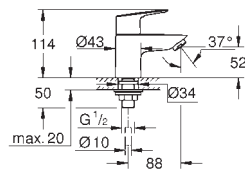

GROHE BAULOOP

Ref. No.	Colour	EAN	Retail Guide Price (£)

20 422 001	Chrome	4005176529504	51.97

BauLoop
Pillar tap 1/2" XS-Size
monobloc installation
ceramic headpart
GROHE StarLight chrome finish
GROHE EcoJoy mousseur 5.7 l/min
fixation nut G 1/2"
professional edition