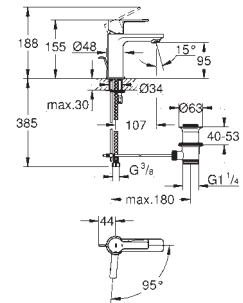

23 790 001	Chrome	4005176408380	224.51

Lineare
Basin mixer 1/2"
XS-Size
monobloc installation
metal lever
GROHE SilkMove ES 28 mm ceramic cartridge
with energy saving function via cold start
with temperature limiter
GROHE StarLight chrome finish
GROHE EcoJoy SpeedClean mousseur 5.7 l/min
GROHE FastFixation Plus installation system
pop-up waste set 1 1/4"
flexible connection hoses