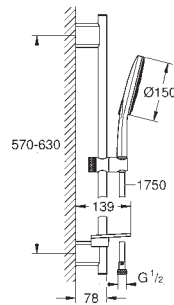

GROHE RAINSHOWER SMARTACTIVE

Ref. No.   Colour   EAN   Retail Guide Price (£)

26 592 000   Chrome   4005176486449   188.37

**Rainshower SmartActive 150
Shower rail set 3 sprays**
Consisting of:
hand shower Rainshower SmartActive 150 (26 590)
shower rail 600 mm
with wall holders made of metal
Silverflex shower hose 1750 mm (28 388 000)
GROHE EasyReach tray
GROHE EcoJoy 9.5 l/min flow limiter
GROHE DreamSpray perfect spray pattern
GROHE StarLight chrome finish
GROHE FastFixation Plus adjustable distance between brackets, to adapt to existing holes
GROHE TileFix adjustable depth on upper and lower bracket
SpeedClean anti-limescale system
Inner WaterGuide for a longer life
Twistfree preventing the hose from twisting
suitable for instantaneous heater

26 591 000   Chrome   4005176486425   188.37
ditto, with non-restricted flow