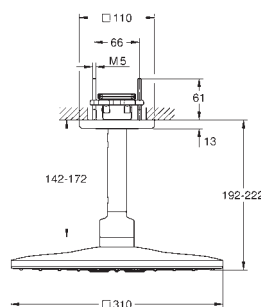

GROHE HEAD SHOWERS

Ref. No.	Colour	EAN	Retail Guide Price (£)

26 479 000	Chrome	4005176425196	566.70
26 479 DC0	supersteel	4005176526251	716.22
26 479 GN0	brushed cool sunrise	4005176557323	870.44
26 479 DL0	brushed warm sunset	4005176557293	870.44
26 479 A00	hard graphite	4005176557255	818.69
26 479 AL0	Brushed Hard Graphite	4005176557262	870.44

Rainshower SmartActive 310 Cube Head shower set 430 mm, 2 sprays

Consisting of:
head shower Rainshower SmartActive 310 Cube
2 spray patterns:

GROHE PureRain, ActiveRain
horizontal 430 mm shower arm
GROHE DreamSpray perfect spray pattern
GROHE StarLight chrome finish
SpeedClean anti-limescale system
Inner WaterGuide for a longer life

requires rough-in set 26 483 000 or 26 484 000 - to be ordered separately

26 479 LS0	moon white	4005176425936	734.99

Rainshower SmartActive 310 Cube Head shower set 430 mm, 2 sprays

Consisting of:
head shower Rainshower SmartActive 310 Cube, spray plate moon white
2 spray patterns:

GROHE PureRain, ActiveRain
horizontal 430 mm shower arm
GROHE DreamSpray perfect spray pattern
GROHE StarLight finish
SpeedClean anti-limescale system
Inner WaterGuide for a longer life

requires rough-in set 26 483 000 or 26 484 000 - to be ordered separately

26 481 000	Chrome	4005176425219	566.71
26 481 DC0	supersteel	4005176526268	716.22
26 481 GN0	brushed cool sunrise	4005176557408	870.44
26 481 DL0	brushed warm sunset	4005176557378	870.44
26 481 A00	hard graphite	4005176557330	818.69
26 481 AL0	Brushed Hard Graphite	4005176557347	870.44

Rainshower SmartActive 310 Cube Head shower set ceiling 142 mm, 2 sprays

Consisting of:
head shower Rainshower SmartActive 310 Cube
2 spray patterns: