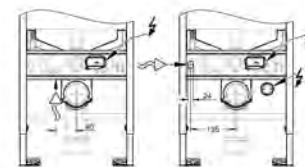

Rapid SLX

3-in-1 set for WC, 1.13 m installation height with flushing cistern GD 2 , 6 l - 9 l

Consisting of:
Rapid SLX element for WC (39 596 000) with integrated power socket
Skate Cosmopolitan S flush plate, chrome (37 535 000)
Rapid SL front wall brackets (38 558 00M)
including flow manager