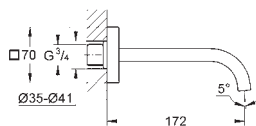

13 264 000	Chrome	4005176882449	235.80

Allure
Bath spout 3/4"
wall mounted
GROHE StarLight chrome finish
projection 172 mm
mousseur