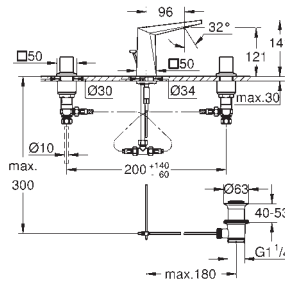

20 342 000	Chrome	4005176898860	709.68
20 342 DC0	supersteel	4005176490071	910.00
20 342 AL0	Brushed Hard Graphite	4005176490064	1,040.00

Allure Brilliant
Three-hole basin mixer 1/2"
S-Size
ceramic headparts 1/2", 90°
GROHE EcoJoy 5.0 l/min. flow limiter
low spout with integrated mousseur
pop-up waste set 1 1/4"
pressure-proof, flexible connection hoses
between spout and side valves