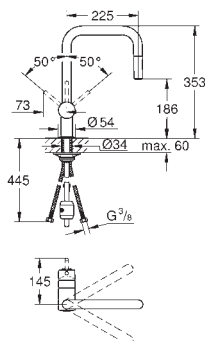

Minta
Single-lever sink mixer 1/2"
U spout
monobloc installation
GROHE StarLight chrome finish
GROHE SilkMove 46 mm ceramic cartridge
GROHE EasyDock guarantees easy retraction and smooth docking back to the starting position
pull-out dual spray
diverter: laminar spray/SpeedClean shower jet
automatic return to laminar spray
adjustable flow rate limiter
swivel tubular spout
swivel area 360°
integrated non-return valve
protected against backflow
flexible connection hoses
rapid installation system

KITCHEN FITTINGS