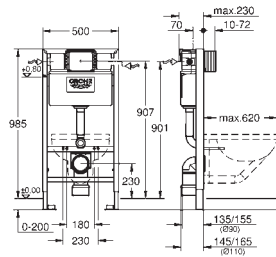

GROHE RAPID SL FOR WC

Ref. No.	Colour	EAN	Retail Guide Price (£)

38 947 000		4005176911217	329.16

Rapid SL
2-in-1 set for WC, 1.00 m installation height
with flushing cistern 6 - 3 l
Consisting of:
Rapid SL element for WC (38 525 001)
Rapid SL front wall brackets (38 558 00M)

38 948 000		4005176911224	249.99