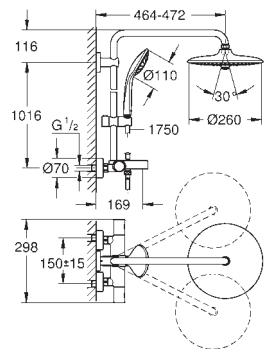

Euphoria System 260
Shower system with bath thermostat for wall mounting
with short shower rail for installation in showers
Consisting of:
horizontal swivable 450 mm projection shower arm
exposed thermostatic shower
with Aquadimmer function
allows change between:
head shower Euphoria 260 (26 455)
3 spray patterns:
Rain, SmartRain, Jet
with ball joint
rotation angle $\pm 15^\circ$
bath inlet
separate diverter for hand shower
hand shower Euphoria 110 Massage
(27 221 000)
3 spray patterns:
Rain, SmartRain, Massage
adjustable height via gliding element
Silverflex shower hose 1750 mm (28 388 000)
distance between thermostat and upper bracket: 1016 mm
GROHE TurboStat compact cartridge
with wax thermoelement
GROHE SafeStop safety button at 38°C
(calibration required)
GROHE SafeStop Plus optional temperature limiter at 43°C included
GROHE DreamSpray perfect spray pattern
GROHE StarLight chrome finish
GROHE SprayDimmer (Stepless
flow rate reduction)
SpeedClean anti-limescale system
Inner WaterGuide for a longer life
Twistfree preventing the hose from twisting
suitable for instantaneous heaters from 18 kW/h
minimum flow rate 7 l/min.