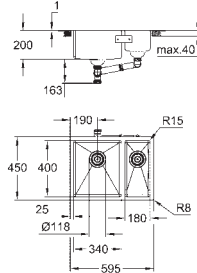

GROHE STAINLESS STEEL SINKS

Ref. No.	Colour	EAN	Retail Guide Price (£)

31 577 SD1	stainless steel	4005176607110	249.00

K700 Undermount
Stainless steel sink
model: K700U 60-S 59.5/45 1.5 lh
mounting type: undermount, top mount or flush mount
material: stainless steel AISI 304 (V2A)
material thickness: 1 mm
GROHE StarLight finish
finish: satin finish
GROHE Whisper
min. cabinet size: 600 mm
dimensions: 595 x 450 mm
1 bowl: 340 x 400 x 200 mm
0.5 bowl: 180 x 400 x 140 mm
outer radius: R16 (undermount)/R3 (topmount), inner bowl radius: R15
GROHE FastFixation installation system
sink mountable left
cut-out (undermount): 547 x 402 mm (R16)
cut-out (top mount): 580 x 435 mm
drainer: Ø 3.5"/90 mm basket strainer waste
accessories included: waste kit, basket strainer waste, mounting set
optional push to open excenter (40 986 SD0)
amount of fasteners included (top mount): 8
amount of fasteners included (undermount): 8

31 578 SD1	stainless steel	4005176607127	196.00