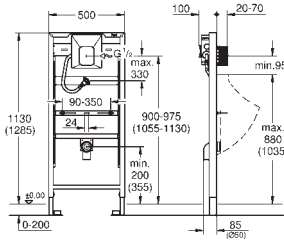

GROHE RAPID SL FOR URINAL

Ref. No.	Colour	EAN	Retail Guide Price (£)

38 786 001		4005176864025	274.99

Rapid SL

Element for urinal with GROHE Rapido U 1.13 and 1.30 m installation height for manual actuation or Tectron infra-red electronic 6 V or 230 V

for on-the-wall installations or studed walls
height adjustable fitting connections
HT-outlet bend Ø 50 mm
fixing bolts M8, with fixing device for the ceramic
inlet connection and inlet connecting set
water group with stop valve
flow pressure min 0.5 bar
operating pressure max 10 bar
flush aid
functional unit checked ex factory
water supply connections 1/2" outer thread
connecting box for mains supply 230 V
installation box with gasket
inspection shaft incl. protection during construction phase
for on-the-wall installation please order wall brackets 38 558 00M (sold separately)

38 803 001		4005176864049	345.83