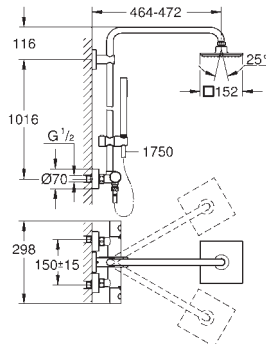

Euphoria System 150
Shower system with thermosttic mixer for wall mounting
Consisting of:
horizontal swivable 450 mm projection shower arm
exposed thermostatic shower
with Aquadimmer function
allows change between:
head shower Euphoria Cube 150 (27 705 000)
Rain spray pattern
with ball joint
rotation angle $\pm 12^\circ$
hand shower Euphoria Cube Stick (27 698 000)
adjustable height via gliding element
Silverflex shower hose 1750 mm (28 388 000)
GROHE EcoJoy 9.5 l/min flow limiter
GROHE TurboStat compact cartridge
with wax thermoelement
GROHE SafeStop safety button at 38°C
(calibration required)
GROHE SafeStop Plus optional temperature limiter at 43°C included
GROHE DreamSpray perfect spray pattern
GROHE StarLight chrome finish
SpeedClean anti-limescale system
Inner WaterGuide for a longer life
Twistfree preventing the hose from twisting
suitable for instantaneous heaters from 18 kW/h
minimum flow rate 7 l/min.
optional upgrade: **GROHE EasyReach** tray (26 362)

26 241 000	Chrome	4005176316319	449.94