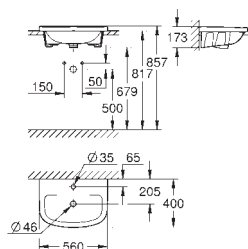

Bau Ceramic Counter Drop-in basin 55
built-in
1 hole punched
with overflow
560 x 400 mm
fixings included
sanitary ware