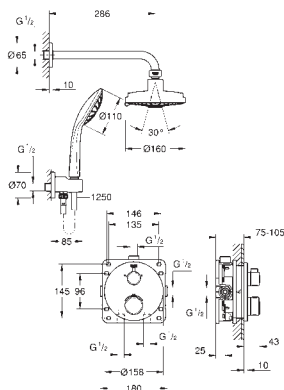

GROHE GROHTHERM 2 HANDLE TRIM SETS

Ref. No.   Colour   EAN   Retail Guide Price (£)

34 735 000   Chrome   4005176466410   786.00

Grotherm Perfect shower set with Rainshower Cosmopolitan 160
Consisting of:
Grotherm set for final installation with Aquadimmer (24 076)
GROHE Rapido SmartBox universal rough-in box, 1/2" (35 600)
Rainshower Cosmopolitan Headshower 160 mm (27 134)
Rainshower shower arm 286 mm (28 576)
Euphoria Hand shower (27 265)
Shower outlet elbow (28 628 000)
Silverflex shower hose 1250 mm (28 362)

24 153 000   Chrome   4005176481178   490.90
24 153 DC0   supersteel   4005176574221   612.00
24 153 AL0   Brushed Hard Graphite   4005176585913   699.00

Grotherm Cube
Thermostatic mixer for 1 outlet with shut off valve
set for final installation for
GROHE Rapido SmartBox 35 600
GROHE TurboStat compact cartridge
with wax thermoelement
wall escutcheon with **GROHE FastFixation**
(covered escutcheon- and shaft sealing, covered fixing)
metal escutcheon, retroactively 6° adjustable
GROHE SafeStop safety button at 38°C
(calibration required)
GROHE SafeStop Plus optional temperature limiter at 43°C or 46°C included
built-in non return valve
and dirt strainers
ceramic stop valve, 120°
flow performance:
outlet B = 27 l/min
outlet C = 30 l/min
without roughing-in-set