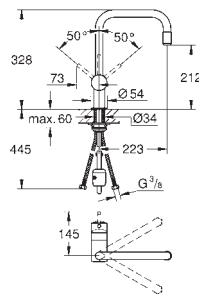

Minta
Single-lever sink mixer 1/2"
U spout
monobloc installation
GROHE StarLight finish
GROHE SilkMove 46 mm ceramic cartridge
pull out mousseur spout
adjustable flow rate limiter
swivel tubular spout
swivel area 360°
integrated non-return valve
protected against backflow
flexible connection hoses
rapid installation system

32 322 002   Chrome   4005176465123   212.31
32 322 DC2   supersteel   4005176465130   276.33
32 322 DA2   warm sunset   4005176488832   303.96
32 322 DL2   brushed warm sunset   4005176488849   303.96
32 322 A02   hard graphite   4005176488818   303.96
32 322 AL2   Brushed Hard Graphite   4005176488825   303.96