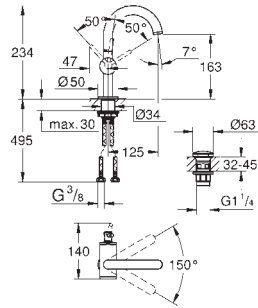

GROHE ATRIO

Ref. No.	Colour	EAN	Retail Guide Price (£)

32 043 003	Chrome	4005176454479	316.05
32 043 DC3	supersteel	4005176454486	502.57
32 043 GL3	cool sunrise	4005176492211	496.74
32 043 AL3	Brushed Hard Graphite	4005176454691	574.40

Atrio
Basin mixer 1/2"
M-Size
monobloc installation
28 mm ceramic cartridge
with **GROHE SilkMove**
with temperature limiter
GROHE StarLight chrome finish
GROHE EcoJoy 5.7 l/min laminar mousseur
swivel tubular C-spout with mousseur
stop limiter
Push-open waste set 1 1/4"
flexible connection hoses