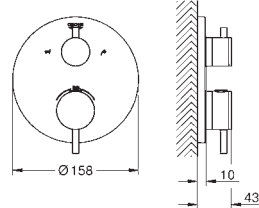

GROHE ATRIO

Ref. No.	Colour	EAN	Retail Guide Price (£)
24 135 003	Chrome	4005176480966	642.86
24 135 DC3	supersteel	4005176480980	898.59
24 135 GL3	cool sunrise	4005176564437	878.00
24 135 DA3	warm sunset	4005176564413	888.00
24 135 AL3	Brushed Hard Graphite	4005176481000	1,026.96

Atrio

Thermostatic shower mixer for 2 outlets with integrated shut off/diverter valve

set for final installation for
GROHE Rapido SmartBox 35 600

GROHE TurboStat compact cartridge
with wax thermoelement

GROHE StarLight chrome finish

wall escutcheon with **GROHE FastFixation**

(covered escutcheon- and shaft sealing, covered fixing)

metal escutcheon, retroactively 6° adjustable

printed head and hand shower symbol

GROHE SafeStop safety button at 38°C

(calibration required)

GROHE SafeStop Plus optional temperature limiter at 43°C or 46°C included

GROHE AquaDimmer, integrated shut off/diverter valve

metal handles

flow performance:

outlet B = 27 l/min

outlet C = 30 l/min

without roughing-in-set

35 600 000		4005176413469	132.18
GROHE Rapido SmartBox Universal rough-in box for concealed installation			

24 138 003	Chrome	4005176481017	642.86
24 138 DC3	supersteel	4005176481024	898.59
24 138 GL3	cool sunrise	4005176564505	878.00
24 138 DA3	warm sunset	4005176564482	888.00
24 138 AL3	Brushed Hard Graphite	4005176481031	1,026.96

Atrio

Thermostatic bath tub mixer for 2 outlets with integrated shut off/diverter valve

set for final installation for
GROHE Rapido SmartBox 35 600

GROHE TurboStat compact cartridge
with wax thermoelement

GROHE StarLight chrome finish

wall escutcheon with **GROHE FastFixation**

(covered escutcheon- and shaft sealing, covered fixing)

metal escutcheon, retroactively 6° adjustable

printed hand shower and bath filler symbol