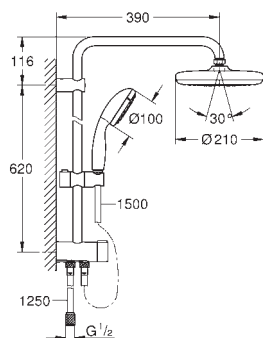

GROHE TEMPESTA SYSTEM

Ref. No.	Colour	EAN	Retail Guide Price (£)

26 381 001	Chrome	4005176451980	246.77

Tempesta System 210

Flex shower system with diverter for wall mounting

Consisting of:

horizontal 390 mm shower arm, adjustable before installation
change by diverter between hand shower, head shower or head shower Eco setting

head shower Tempesta 210 (26 408)

2 spray patterns (via diverter):

chrome plated spray face

with ball joint

rotation angle $\pm 15^\circ$

hand shower Tempesta 100 (27 852)

Rain spray pattern

adjustable height via gliding element

distance between diverter and upper bracket: 620 mm

shower hose Relexaflex 1500 mm (28 151)

shower hose Relexaflex 1250 mm (28 150)

flexible installation: connection to tap / wall union for water supply with 1/2"

thread of the 1250 mm shower hose

GROHE DreamSpray perfect spray pattern

GROHE StarLight chrome finish

SpeedClean anti-limescale system

Inner WaterGuide for a longer life

ShockProof silicone ring prevents damage caused by a shower falling

suitable for instantaneous heaters from 18 kW/h

minimum flow rate 7 l/min.