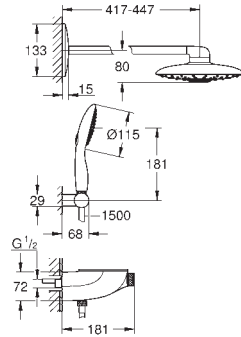

GROHE RAINSHOWER SYSTEM SMARTCONTROL

Ref. No.   Colour   EAN   Retail Guide Price (£)

26 443 000   Chrome   4005176409875   1,326.87

Rainshower System SmartControl Duo 360
Combi shower system with thermostat, exposed/concealed
Consisting of:
exposed/concealed SmartControl thermostat
allows change between:
head shower Rainshower Duo 360 with horizontal 450 mm shower arm, spray plate chrome
GROHE PureRain/GROHE Rain O² spray* and TrioMassage
hand shower Power&Soul 115, spray plate white (27 671 LS0)
hand shower wall holder (27 055)
Silverflex shower hose 1.500 mm (28 364)
min. recommended pressure 1.5 bar
GROHE DreamSpray perfect spray pattern
GROHE StarLight chrome finish
GROHE CoolTouch prevents scalding on hot surfaces
GROHE TurboStat compact cartridge with wax thermoelement
GROHE EcoJoy technology for less water and perfect flow
GROHE SafeStop safety button at 38°C
(calibration required)
GROHE SafeStop Plus optional temperature limiter at 43°C included
GROHE SmartControl push for ON-OFF, turn for volume adjustment from EcoJoy to full flow
GROHE EasyReach shower tray
SpeedClean anti-limescale system
Inner WaterGuide for a longer life
Twistfree preventing the hose from twisting
requires rough-in set 26 264 001 and concealed unit 26 449 000 – all to be ordered separately

* to be decided during initial installation; factory default setting: GROHE PureRain

26 443 LS0   moon white   4005176409882   1,315.42