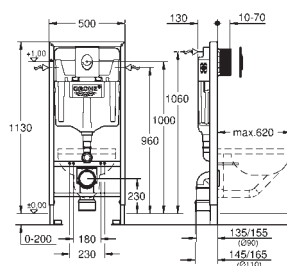

Rapid SL
2-in-1 set for WC, 1.13 m installation height
with flushing cistern GD 2, 6 l - 9 l

Consisting of:

Rapid SL element for WC (38 528 001)

Skate Air flush plate, alpine white, vertical installation (38 505 SH0)