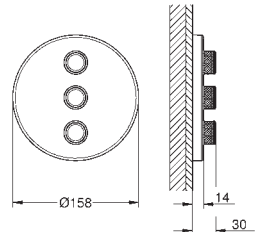

29 152 LS0	moon white	4005176413575	468.22
Grohtherm SmartControl Triple volume control trim set for final installation for GROHE Rapido SmartBox 35 600 000 metal wall escutcheon with GROHE FastFixation (covered escutcheon and shaft sealing, covered fixing), retroactively 6° adjustable 10 mm thin profile escutcheon GROHE StarLight finish GROHE SmartControl push for ON-OFF, turn for volume adjustment from EcoJoy to full flow exchangeable symbols GROHE ProGrip with knurl structure multiple outlets can be run simultaneously cover plate in moon white acrylic glass without roughing-in-set flow performance: outlet D = 28 l/min outlet E = 28 l/min outlet A = 28 l/min outlet D+E+A = 65 l/min optional flow reducer for CALGreen compliance included			
35 600 000		4005176413469	132.18
GROHE Rapido SmartBox Universal rough-in box for concealed installation