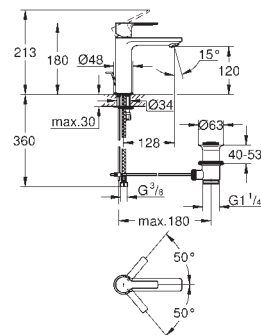

32 114 001	Chrome	4005176409103	213.23
32 114 DC1	supersteel	4005176412714	317.00

Lineare
Basin mixer 1/2"
S-Size
monobloc installation
metal lever
28 mm ceramic cartridge
with **GROHE SilkMove**
with temperature limiter
GROHE StarLight chrome finish
GROHE EcoJoy SpeedClean mousseur 5.7 l/min
GROHE FastFixation Plus installation system
pop-up waste set 1 1/4"
flexible connection hoses