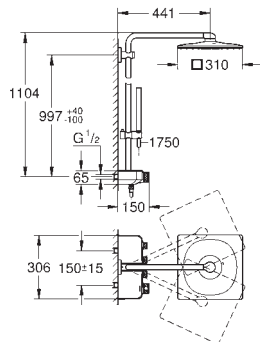

GROHE EUPHORIA SMARTCONTROL SYSTEM

SHOWERS

Ref. No.	Colour	EAN	Retail Guide Price (£)

26 507 000	Chrome	4005176457586	1,132.25
26 507 LSO	moon white	4005176457609	1,303.97
26 507 DC0	supersteel	4005176526374	1,523.52
26 507 BE0	polished nickel	4005176557439	1,726.38
26 507 EN0	brushed nickel	4005176557460	1,827.81
26 507 GL0	cool sunrise	4005176557477	1,726.38
26 507 GN0	brushed cool sunrise	4005176557484	1,827.81
26 507 DA0	warm sunset	4005176557446	1,726.38
26 507 DL0	brushed warm sunset	4005176557453	1,827.81
26 507 A00	hard graphite	4005176557415	1,726.38
26 507 AL0	Brushed Hard Graphite	4005176557422	1,827.81

Euphoria SmartControl System 310 Duo

Shower system with thermostat for wall mounting

Consisting of:

horizontal 450 mm shower arm
upper bracket adjustable for minimal adaption to existing drilling holes
exposed SmartControl thermostat

allows change between:

head shower Rainshower SmartActive 310

GROHE PureRain and Centered Jet spray

hand shower Euphoria 110 Massage, spray plate white (27 221 001)

3 spray patterns:

Rain, SmartRain, Massage

adjustable height via gliding element

Silverflex shower hose 1750 mm (28 388 000)

GROHE DreamSpray perfect spray pattern

GROHE StarLight chrome finish

GROHE CoolTouch prevents scalding on hot surfaces

GROHE TurboStat compact cartridge

with wax thermoelement

GROHE ProGrip with knurl structure

GROHE EcoJoy technology for less water and perfect flow

- GROHE SafeStop at 38°C

GROHE SafeStop Plus optional temperature limiter at 43°C included

GROHE SmartControl push for ON-OFF, turn for volume adjustment from EcoJoy to full flow

integrated **GROHE EasyReach** shower tray

SpeedClean anti-limescale system

Inner WaterGuide for a longer life

Twistfree preventing the hose from twisting