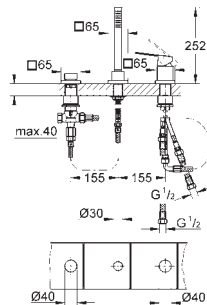

19 966 000	Chrome	4005176986864	680.00

Eurocube
3-hole bath combination trim set
GROHE SilkMove 46 mm ceramic cartridge
GROHE StarLight chrome finish
Consisting of:
single lever mixer operating element
diverter bath/shower
without spout
Euphoria Cube hand shower (27 699 000) 9.4 l/min
metal shower hose 2000 mm
flexible connection hoses
connection for shower hose
protected against backflow
for use with 29 037 000
for combination with 28 990 / 28 991