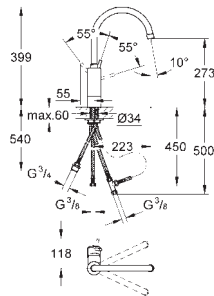

Ref. No.	Colour	EAN	Retail Guide Price (£)
32 666 001	Chrome	4005176887406	322.20

Concetto
Single-lever sink mixer 1/2"
integrated stop valve
high spout
monobloc installation
GROHE StarLight finish
GROHE SilkMove 35 mm ceramic cartridge
mousseur
adjustable flow rate limiter
swivel tubular spout
swivel area 90°
flexible connection hoses
rapid installation system