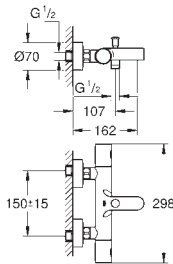

34 766 000	Chrome	4005176612039	250.61

Grohtherm 800 Cosmopolitan
Thermostatic bath/shower mixer 1/2"
wall mounted
GROHE StarLight chrome finish
GROHE MetalGrip ergonomically shaped metal handles
GROHE SafeStop safety button at 38°C
(calibration required)
GROHE SafeStop Plus optional temperature limiter at 43°C included
GROHE TurboStat compact cartridge
with wax thermoelement
integrated mixed water shut off
automatic diverter: bath/shower
volume handle with **GROHE EcoButton**
(economy button with individually
adjustable economy stop)
ceramic headpart 1/2", 180°
shower bottom outlet 1/2"
mousseur
built-in non return valves
dirt strainers
protected against backflow
S-unions
metal escutcheon
GROHE EcoJoy technology for less water and perfect flow