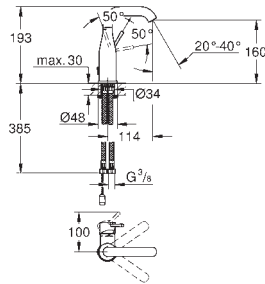

Ref. No.	Colour	EAN	Retail Guide Price (£)

23 480 001	Chrome	4005176306921	184.00

Essence
Basin mixer 1/2"
M-Size
monobloc installation
metal lever
28 mm ceramic cartridge
with **GROHE SilkMove**
with temperature limiter
GROHE StarLight chrome finish
GROHE EcoJoy mousseur 5.7 l/min
GROHE AquaGuide adjustable mousseur
GROHE FastFixation Plus installation system
swivel spout with mousseur
and stop limiter
retractable chain
flexible connection hoses