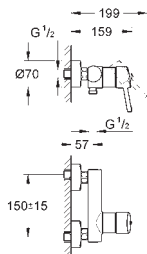

32 210 001	Chrome	4005176888939	150.49

Concetto
Single-lever shower mixer 1/2"
wall mounted, metal lever
GROHE SilkMove 46 mm ceramic cartridge
GROHE StarLight chrome finish
adjustable flow rate limiter
shower bottom outlet 1/2" with
integrated non return-valve, S-unions
protected against backflow
optional temperature limiter (46 308 000)
noise classification 1 in accordance
with DIN4109