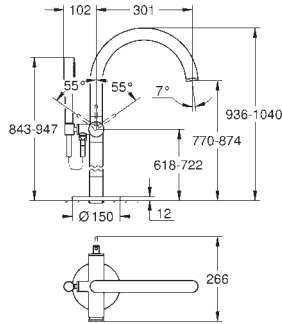

GROHE ATRIO

Ref. No.	Colour	EAN	Retail Guide Price (£)
32 653 003	Chrome	4005176454912	1,409.78
32 653 DC3	supersteel	4005176454929	2,242.25
32 653 GL3	cool sunrise	4005176492709	2,188.92
32 653 DA3	warm sunset	4005176492723	2,188.92
32 653 AL3	Brushed Hard Graphite	4005176454936	2,562.56

Atrio
Single-lever bath mixer, floor mounted
set for final installation for 45 984 001
without roughing-in-set
GROHE SilkMove 35 mm ceramic cartridge
with temperature limiter
GROHE StarLight chrome finish
automatic diverter: bath/shower
spout with mousseur
projection 301 mm
integrated non-return valve
in the shower outlet 1/2"
with shower holder
hand shower Sena Stick (26 465)
Silverflex shower hose 1250 mm
protected against backflow