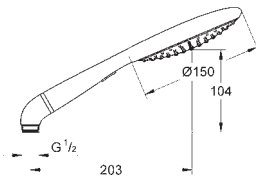

GROHE RAINSHOWER

Ref. No.	Colour	EAN	Retail Guide Price (£)

27 272 000	Chrome	4005176860836	113.34

Rainshower Solo 150
Hand shower 2 sprays
Rain, SmartRain
Eco function (reduction of flow rate)
Elbow adapter for the combination of handshowers with shower sets
GROHE EcoJoy technology for less water and perfect flow
GROHE DreamSpray perfect spray pattern
GROHE StarLight chrome finish
SpeedClean anti-limescale system
Inner WaterGuide for a longer life
Universal Mounting System. Fits all standard shower hoses

27 273 001	Chrome	4005176875502	250.71