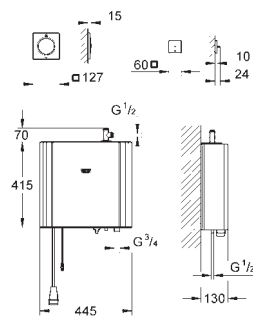

GROHE F-DIGITAL DELUXE

Ref. No.	Colour	EAN	Retail Guide Price (£)

36 360 000	Chrome	4005176918438	1,109.37

Rainshower F-Series

Sound set

127 x 127 mm per module
full range stereo speaker

Consisting of:

2 speakers with plug connections
waterproof & corrosion protected

GROHE StarLight chrome finish

requires rough-in set (29 073 000), F-digital Deluxe base unit box (26 374 000 or 36 397 000), Bluetooth unit (36 371 000) and various cable connections – all to be ordered separately due to installation situation

For detailed planning and product information please contact your local GROHE Customer Service.

29 073 000		4005176918445	250.72

Rainshower F-Series

Rough-in set sound set

for use with double sound modules (36 360 000)

Consisting of:

- 2 rough-in sets (115 x 115 x 62-87 mm)
- 2 cable extensions (5 m each)
- 1 Y-piece

27 934 000	Chrome	4005176927157	3,387.59

GROHE F-digital Deluxe

Steam generator 6.6 kW

with steam outlet and temperature sensor

Consisting of:

steam generator

415 x 445 x 130 mm

suitable for rooms up to 12.5 m³

supply voltage 400 V 3L+N+PE AC, 50 Hz

power 6.6 kW

water inlet 3/4"

operating pressure 1 - 5 bar (above pressure reducer)

automatic emptying

water outlet 1/2"

steam temperature: max. 55°C

steam outlet 1/2"

type of protection IP 23

CE approved

with connection plug

steam outlet module with indentation for fragranced oil

127 x 127 mm

connection thread 1/2"

temperature sensor module

60 x 60 x 12 mm

SpeedClean anti-limescale system

GROHE StarLight chrome finish

requires rough-in set (29 074 000), F-digital Deluxe base unit box (26 374 000 or 36 397 000), Bluetooth unit (36 371 000) and various cable connections – all to be ordered separately due to installation situation