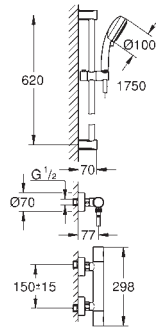

GROHE GROHTHERM 800 COSMOPOLITAN

Ref. No.	Colour	EAN	Retail Guide Price (£)

34 768 000	Chrome	4005176612053	223.47

Grotherm 800 Cosmopolitan Thermostatic shower set 1/2"

Consisting of:
Grotherm 800 Cosmopolitan thermostatic shower mixer 1/2" (34 765 000)
Tempesta Cosmopolitan 100 shower set, 2 sprays, 600 mm (27 578 002)
optional **GROHE EcoJoy** 5.7 l/min flow limiter included

34 769 000	Chrome	4005176612060	228.97

Grotherm 800 Cosmopolitan Thermostatic shower set 1/2"

Consisting of:
Grotherm 800 Cosmopolitan thermostatic shower mixer 1/2" (34 765 000)
Tempesta Cosmopolitan 100 shower set, 2 sprays, 900 mm (27 788 002)
optional **GROHE EcoJoy** 5.7 l/min flow limiter included