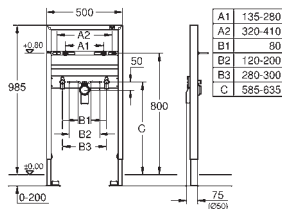

A1	135-280
A2	320-410
B1	80
B2	120-200
B3	280-300
C	585-635

Rapid SL
Element for wash basin, single hole installation
1.0 m finished installation height
for on-the-wall installations or studded walls
Includes
wash basin fixing bolts with
fixing device for ceramic
HT-outlet bend Ø 50 mm
seal Ø 32 mm
for on-the-wall installation please order wall brackets 38 558 00M (sold separately)