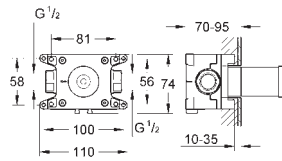

GROHE ATRIO

Ref. No.	Colour	EAN	Retail Guide Price (£)

35 028 000		4005176908316	134.24

GROHE Rapido C
Rough-in for single volume control
for grid installation of Grohtherm Custom Shower system
built-in box with removable protection cover
waterproof membrane base for wall sealing
for masonry and drywall installation
fixing points for front and back wall
body of DR brass
pre-assembled ceramic headpart 3/4"
connection threads 1/2"
installation depth 70 - 95 mm