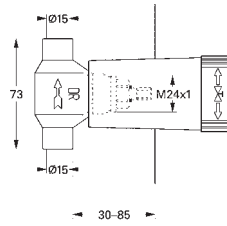

Ref. No.	Colour	EAN	Retail Guide Price (£)
	29 800 000		4005176504839	30.43
	Concealed stop-valve, 1/2" pre-assembled headpart 1/2" short spindle protection sleeve threaded union 1/2" DR-brass			
	29 802 000		4005176504853	51.42
	ditto, 3/4", pre-assembled headpart 3/4", thread union 3/4"			
	29 805 000		4005176504884	86.36
	ditto, 1", pre-assembled headpart 1", thread union 1"			
	29 801 000		4005176504846	25.08
	Concealed stop-valve, 1/2" pre-assembled headpart 1/2" short spindle protection sleeve soldered connection Ø15 mm DR-brass			
	29 804 000		4005176504877	39.88
	ditto, soldered connection Ø 22 mm