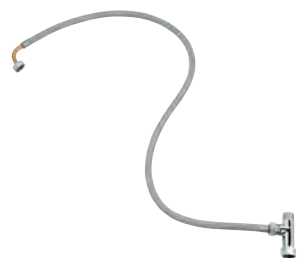

14 074 000		4005176575365	37.00

Accessory set shower hose and T piece
for manual bidet seat
Consisting of:
T unit 3/8"
flexible connection hose
795 mm
3/8" x 3/8"

SHOWER TOILET