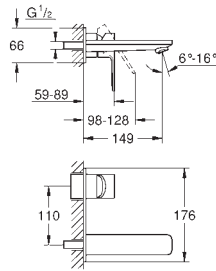

GROHE LINEARE

Ref. No.	Colour	EAN	Retail Guide Price (£)
19 409 001	Chrome	4005176409158	280.93
19 409 DC1	supersteel	4005176412752	359.91
19 409 AL1	Brushed Hard Graphite	4005176586170	381.48

Lineare
2-hole basin mixer
M-Size
wall mounted
set for final installation for 23 571 000
without concealed body
metal escutcheon
metal lever
GROHE StarLight chrome finish
GROHE EcoJoy mousseur 5.7 l/min
GROHE AquaGuide adjustable mousseur
centre distance 110 mm
projection 149 mm

23 444 001	Chrome	4005176411977	280.92
23 444 DC1	supersteel	4005176412769	391.49
23 444 AL1	Brushed Hard Graphite	4005176586187	413.10