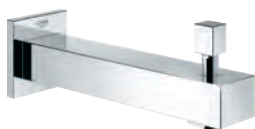

13 304 000 **Chrome** **4005176906367** **134.25**
Bath spout
wall mounted
GROHE StarLight chrome finish
mousseur
automatic diverter: bath/shower
male thread 1/2"
projection 170 mm