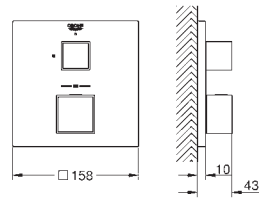

24 153 000	Chrome	4005176481178	490.90
24 153 DC0	supersteel	4005176574221	612.00
24 153 AL0	Brushed Hard Graphite	4005176585913	699.00

Grotherm Cube
Thermostatic mixer for 1 outlet with shut off valve
set for final installation for
GROHE Rapido SmartBox 35 600
GROHE TurboStat compact cartridge
with wax thermoelement
wall escutcheon with **GROHE FastFixation**
(covered escutcheon- and shaft sealing, covered fixing)
metal escutcheon, retroactively 6° adjustable
GROHE SafeStop safety button at 38°C
(calibration required)
GROHE SafeStop Plus optional temperature limiter at 43°C or 46°C included
built-in non return valve
and dirt strainers
ceramic stop valve, 120°
flow performance:
outlet B = 27 l/min
outlet C = 30 l/min
without roughing-in-set

35 600 000		4005176413469	132.18
GROHE Rapido SmartBox Universal rough-in box for concealed installation