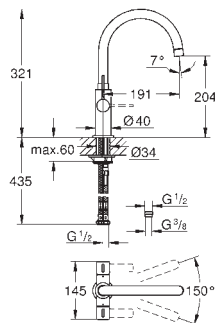

Eurosmart
Two handle sink mixer
high spout
monobloc installation
GROHE StarLight chrome finish
cartridge: ceramic head parts, 90° turn angle
integrated temperature limiter
mousseur
swivel tubular spout
adjustable swivel area 0° / 150° / 360°
GROHE Zero separated inner water ways - lead and nickel free
flexible connection hoses 1/2"
GROHE FastFixation Plus installation system
min. recommended pressure 0.2 bar