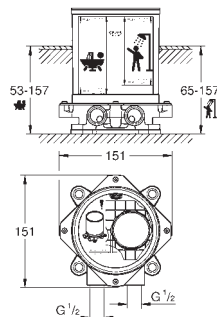

45 984 001		4005176992056	359.91

Rough-in set 1/2"
for floor-mounted bath mixers/spouts and shower mixers
without finishing trim set
installation plate with 360° horizontal and 3° vertical adjustment
installation depth 53-157 mm for bath
mixers/spouts, depth compensation 104 mm
installation depth 65-157 mm for shower mixers, depth compensation 92 mm
two 1/2" female connections (hot/cold supplies)
flushing plug
Can take a single mixed supply
fixing material