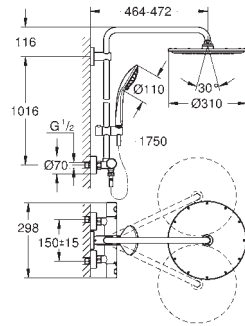

GROHE EUPHORIA SHOWER SYSTEM

	Ref. No.	Colour	EAN	Retail Guide Price (£)
	26 075 000	Chrome	4005176937606	846.03
	26 075 DC0	supersteel	4005176371219	1,250.79
	26 075 BE0	polished nickel	4005176428593	1,716.10
	26 075 EN0	brushed nickel	4005176428609	1,716.09
	26 075 GL0	cool sunrise	4005176425332	1,716.10
	26 075 GN0	brushed cool sunrise	4005176425349	1,716.09
	26 075 DA0	warm sunset	4005176425356	1,716.10
	26 075 DL0	brushed warm sunset	4005176425363	1,716.09
	26 075 A00	hard graphite	4005176425387	1,716.10
	26 075 AL0	Brushed Hard Graphite	4005176425370	2,293.09