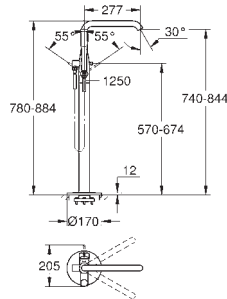

Essence
Single-lever bath mixer 1/2", floor mounted
set for final installation for
45 984 001
without roughing-in-set
GROHE SilkMove 35 mm ceramic cartridge
with temperature limiter
GROHE StarLight chrome finish
automatic diverter: bath/shower
swivel spout with mousseur
and stop limiter
projection 277 mm
integrated non-return valve
in the shower outlet 1/2"
with shower holder
for chrome: hand shower 27400000
Silverflex shower hose 1250 mm (28 362)
protected against backflow

45 984 001		4005176992056	359.91