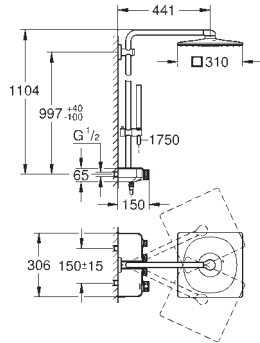

GROHE GROHE PLUS

Ref. No.	Colour	EAN	Retail Guide Price (£)

26 508 000	Chrome	4005176457593	1,132.25
26 508 LS0	moon white	4005176457616	1,303.97
26 508 DC0	supersteel	4005176526367	1,523.52
26 508 AL0	Brushed Hard Graphite	4005176557507	1,827.81

Euphoria SmartControl System 310 Cube Duo
Shower system with thermostat for wall mounting

Consisting of:
horizontal 450 mm shower arm
upper bracket adjustable for minimal adaption to existing drilling holes
exposed SmartControl thermostat
allows change between:
head shower Rainshower SmartActive 310 Cube
GROHE PureRain and Centered Jet spray
hand shower Euphoria Cube (27 699 000) 9.5 l/min.
adjustable height via gliding element
Silverflex shower hose 1750 mm (28 388 000)
GROHE DreamSpray perfect spray pattern
GROHE CoolTouch prevents scalding on hot surfaces
GROHE TurboStat compact cartridge
with wax thermoelement
GROHE ProGrip with knurl structure
GROHE EcoJoy technology for less water and perfect flow
GROHE StarLight chrome finish
- GROHE SafeStop at 38°C
GROHE SafeStop Plus optional temperature limiter at 43°C included
GROHE SmartControl push for ON-OFF, turn for volume adjustment from EcoJoy to full flow
integrated **GROHE EasyReach** shower tray
SpeedClean anti-limescale system
Inner WaterGuide for a longer life
Twistfree preventing the hose from twisting
suitable for instantaneous heaters from 18 kW/h
minimum flow rate 7 l/min.