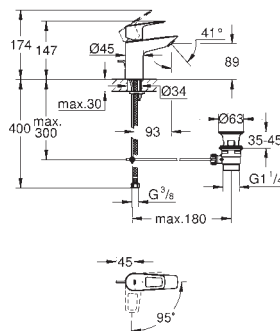

22 054 001	Chrome	4005176554162	72.80

BauLoop
Basin mixer 1/2"
S-Size
monobloc installation
metal lever
GROHE Longlife ES 28 mm ceramic cartridge with energy saving function via cold start
with temperature limiter
GROHE StarLight chrome finish
GROHE Zero separated inner water ways - lead and nickel free
GROHE EcoJoy mousseur 5.7 l/min
rapid installation system
plastic pop-up waste set 1 1/4"
flexible connection hoses
professional edition