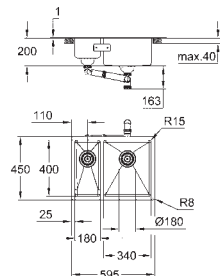

K700 Undermount
Stainless steel sink
model: K700U 60-S 59.5/45 1.5 rh
mounting type: undermount, top mount or flush mount
material: stainless steel AISI 304 (V2A)
material thickness: 1 mm
GROHE StarLight finish
finish: satin finish
GROHE Whisper
min. cabinet size: 600 mm
dimensions: 595 x 450 mm
1 bowl: 340 x 400 x 200 mm
0.5 bowl: 180 x 400 x 140 mm
outer radius: R16 (undermount)/R3 (topmount), inner bowl radius: R15
GROHE FastFixation installation system
sink mountable right
cut-out (undermount): 547 x 402 mm (R16)
cut-out (top mount): 580 x 435 mm
drainer: Ø 3.5"/90 mm basket strainer waste
accessories included: waste kit, basket strainer waste, mounting set
optional push to open excenter (40 986 SD0)
amount of fasteners included (top mount): 8
amount of fasteners included (undermount): 8