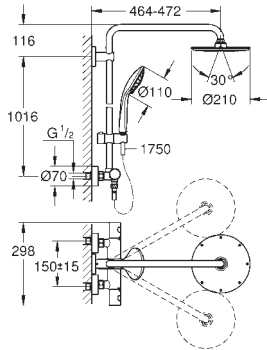

GROHE EUPHORIA SHOWER SYSTEM

Ref. No.	Colour	EAN	Retail Guide Price (£)

26 383 000	Chrome	4005176369025	752.14

Euphoria System 210 Shower system with thermostat for wall mounting

Consisting of:
horizontal swivable 450 mm projection shower arm
GROHE MetalGrip ergonomically shaped metal handles
exposed thermostatic shower
with Aquadimmer function
allows change between:
Rainshower Cosmopolitan 210 metal head shower
Rain spray pattern
GROHE EcoJoy 12 l/min flow limiter
with ball joint
rotation angle $\pm 15^\circ$
hand shower Euphoria 110 Massage
GROHE EcoJoy 9.5 l/min flow limiter
adjustable height via gliding element
Silverflex shower hose 1750 mm (28 388 000)
minimum flow rate 7 l/min.
GROHE DreamSpray perfect spray pattern
GROHE StarLight finish
GROHE TurboStat compact cartridge
with wax thermoelement
SpeedClean anti-limescale system
Inner WaterGuide for a longer life
Twistfree preventing the hose from twisting
suitable for instantaneous heaters from 18 kW/h
optional upgrade: **GROHE EasyReach** tray (26 362)

26 383 001	Chrome	4005176460050	920.44