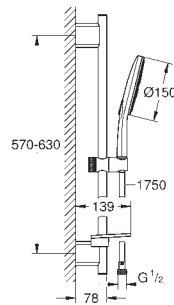

26 592 LS0   moon white   4005176486432   189.41

**Rainshower SmartActive 150
Shower rail set 3 sprays**
Consisting of:
hand shower Rainshower SmartActive 150 (26 554)
shower rail 600 mm
with wall holders made of metal
Silverflex shower hose 1750 mm (28 388 000)
GROHE EasyReach tray
GROHE EcoJoy 9.5 l/min flow limiter
GROHE DreamSpray perfect spray pattern
GROHE StarLight finish
GROHE FastFixation Plus adjustable distance between brackets, to adapt to existing holes
GROHE TileFix adjustable depth on upper and lower bracket
SpeedClean anti-limescale system
Inner WaterGuide for a longer life
Twistfree preventing the hose from twisting
suitable for instantaneous heater