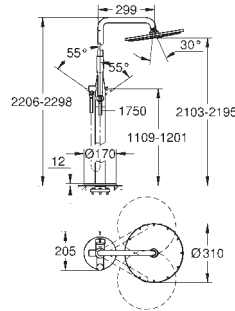

GROHE ESSENCE

Ref. No.	Colour	EAN	Retail Guide Price (£)
23 741 001	Chrome	4005176371509	1,747.65
23 741 DC1	supersteel	4005176371516	3,069.05

Essence
Single-lever free-standing shower system
floor-mounted
set for final installation for
45 984 001
29 038 001
29 086 000
without roughing-in-set
GROHE SilkMove 35 mm ceramic cartridge
with temperature limiter
GROHE StarLight chrome finish
automatic diverter
head shower/hand shower
360° horizontal swivable shower arm
integrated non-return valve
in the shower outlet 1/2"
with shower holder
Rainshower Cosmopolitan 310 head shower 9.5 l/min (27 477 000)
with ball joint
rotation angle ± 15°
GROHE DreamSpray perfect spray pattern
SpeedClean anti-limescale system
for chrome: hand shower 27400000
Silverflex shower hose 1750 mm (28 388 000)
protected against backflow

23 491 001	Chrome	4005176307263	1,160.96
23 491 DC1	supersteel	4005176371127	1,636.94
23 491 BE1	polished nickel	4005176426605	1,753.87
23 491 EN1	brushed nickel	4005176371134	1,870.78
23 491 GL1	cool sunrise	4005176407581	1,753.87
23 491 GN1	brushed cool sunrise	4005176426582	1,870.78
23 491 DA1	warm sunset	4005176407574	1,753.87
23 491 DL1	brushed warm sunset	4005176426599	1,870.78
23 491 A01	hard graphite	4005176407598	1,753.87
23 491 AL1	Brushed Hard Graphite	4005176407604	1,870.78