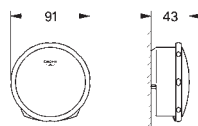

19 952 000	Chrome	4005176174230	49.16
19 952 DC0	supersteel	4005176467776	61.61
19 952 AL0	Brushed Hard Graphite	4005176353376	133.32

Talentofill
Inlet-, pop-up and waste-system

set for final installation
escutcheon
supply part
waste plug
fixing set

in combination with Talentofill
28 990 000/28 991 000