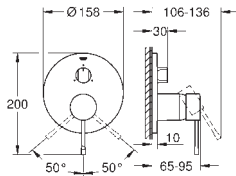

Essence
Single-lever mixer with 3-way diverter
set for final installation for
GROHE Rapido SmartBox 35 600
GROHE SilkMove 46 mm ceramic cartridge
GROHE StarLight chrome finish
wall escutcheon with GROHE FastFixation
(covered escutcheon- and shaft sealing, covered fixing)
metal escutcheon, retroactively 6° adjustable
metal lever
3-way diverter
flow performance:
outlet A = 27 l/min,
outlet B = 27 l/min,
outlet C = 27 l/min
without roughing-in-set

35 600 000		4005176413469	132.18
GROHE Rapido SmartBox Universal rough-in box for concealed installation			

34 705 000	Chrome	4005176413285	1,429.88

Grohtherm SmartControl
Perfect shower set with Rainshower SmartActive 310
Consisting of:
concealed thermostat with 3 valves
Grohtherm SmartControl set for final installation
(29 121 000)
GROHE Rapido SmartBox 35 600
Rainshower 310 head shower set (26 475) including head shower with 2 sprays,
horizontal shower arm 400 mm and head shower rough-in (26 483 000)
Euphoria Cosmopolitan Stick handshower (27 367)
Rainshower wall holder (27 074 000)
Rainshower wall union 1/2" (27 057 000)
Silverflex shower hose 1.500 mm (28 364)