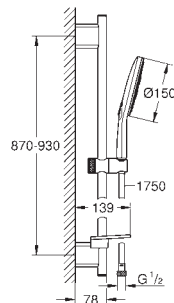

26 594 000   Chrome   4005176486470   194.58

**Rainshower SmartActive 150
Shower rail set 3 sprays**
Consisting of:
hand shower Rainshower SmartActive 150 (26 590)
shower rail 900 mm
with wall holders made of metal
Silverflex shower hose 1750 mm (28 388 000)
GROHE EasyReach tray
GROHE EcoJoy 9.5 l/min flow limiter
GROHE DreamSpray perfect spray pattern
GROHE StarLight chrome finish
GROHE FastFixation Plus adjustable distance between brackets, to adapt to existing holes
GROHE TileFix adjustable depth on upper and lower bracket
SpeedClean anti-limescale system
Inner WaterGuide for a longer life
Twistfree preventing the hose from twisting
suitable for instantaneous heater

26 593 000   Chrome   4005176486456   193.55
ditto, with non-restricted flow

SHOWERS