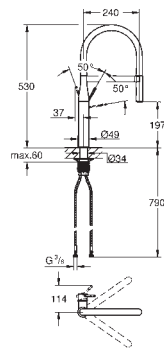

30 294 000	Chrome	4005176341472	427.59
30 294 DC0	supersteel	4005176341489	551.71
30 294 BE0	polished nickel	4005176488511	556.92
30 294 EN0	brushed nickel	4005176488528	556.92
30 294 GL0	cool sunrise	4005176488078	556.92
30 294 GN0	brushed cool sunrise	4005176488085	556.92
30 294 DA0	warm sunset	4005176488498	556.92
30 294 DL0	brushed warm sunset	4005176488504	556.92
30 294 A00	hard graphite	4005176488054	556.92
30 294 AL0	Brushed Hard Graphite	4005176488061	556.92

Essence
Single-lever sink mixer 1/2"
monobloc installation
GROHE StarLight chrome finish
28 mm ceramic cartridge
with **GROHE SilkMove**
flow strainer
with integrated temperature limiter
professional spray
with flexible, hygienic GROHFlexx kitchen santoprene hose
diverter: laminar spray/SpeedClean shower jet
automatic return to laminar spray
metal spray
GROHE Magnetic Docking guarantees easy retraction and smooth docking of the spray head back to the starting position
swivel spout
swivel area 360°
protected against backflow
flexible connection hoses
rapid installation system