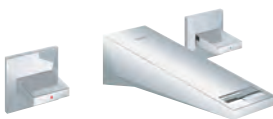

20 346 000	Chrome	4005176898907	732.22
20 346 DC0	supersteel	4005176490217	945.00
20 346 AL0	Brushed Hard Graphite	4005176490200	1,080.00

Allure Brilliant
Three-hole basin mixer 1/2"
S-Size
wall mounted
without concealed body
set for final installation for
29 025 002
valves hot/cold
with headparts 1/2" - 90°
GROHE StarLight chrome finish
GROHE EcoJoy 5.0 l/min. flow limiter
spout with integrated mousseur
projection 161 mm

20 348 000	Chrome	4005176898921	777.36
20 348 DC0	supersteel	4005176490309	1,005.00
20 348 AL0	Brushed Hard Graphite	4005176490293	1,149.00

Ditto, projection 210 mm