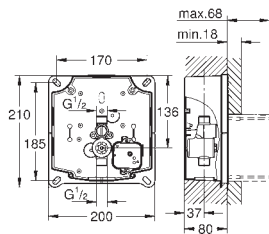

**GROHE Rapido U
roughing-in set for urinal
for manual actuation or Tectron
infra-red electronic 6 V or 230 V**

water group with stop valve
flow pressure min 0.5 bar
operating pressure max 10 bar
flush aid

functional unit checked ex factory
water supply connections 1/2" outer thread
connecting box for mains supply
installation box with gasket
fixing points for dry cladding and masonry-in
inspection shaft incl. protection