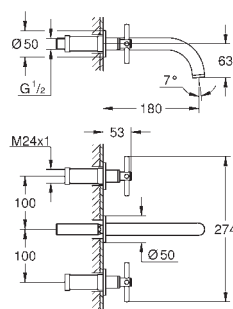

20 164 003	Chrome	4005176455315	413.11
20 164 DC3	supersteel	4005176455322	657.20
20 164 GL3	cool sunrise	4005176493676	641.58
20 164 DA3	warm sunset	4005176493690	641.58
20 164 AL3	Brushed Hard Graphite	4005176455339	751.09

Atrio
3-hole basin mixer
wall mounted
set for final installation for 29 025 002
without concealed body
valves hot/cold
with headparts 1/2" - 90°
GROHE StarLight chrome finish
GROHE EcoJoy 5.7 l/min laminar mousseur
centre distance 200 mm
projection 180 mm
with cross handles
Two different sets of caps included. One set with „H“ and „C“ marking, one set without marking.