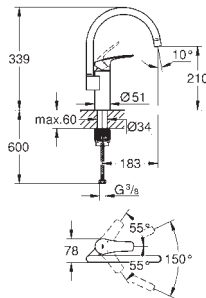

Eurosmart
Single-lever sink mixer 1/2"
high spout
monobloc installation
GROHE StarLight chrome finish
GROHE SilkMove 35 mm ceramic cartridge
integrated temperature limiter
mousseur
adjustable flow rate limiter
swivel tubular spout
swivel area 150°
GROHE Zero separated inner water ways - lead and nickel free
flexible connection hoses 3/8"
GROHE FastFixation Plus installation system

32 223 003	Chrome	4005176635618	128.22