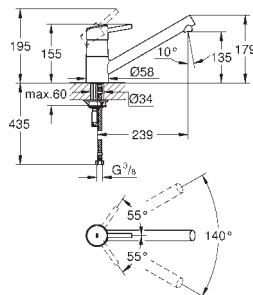

Concetto
Single-lever sink mixer 1/2"
low spout
monobloc installation
GROHE StarLight finish
GROHE SilkMove 35 mm ceramic cartridge
mousseur
adjustable flow rate limiter
swivel cast spout
swivel area 140°
flexible connection hoses
rapid installation system