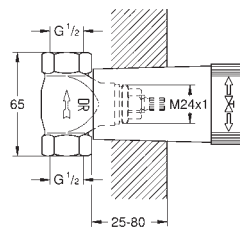

29 800 000   **4005176504839**   **30.43**
Concealed stop-valve, 1/2"
pre-assembled headpart 1/2"
short spindle
protection sleeve
threaded union 1/2"
DR-brass

29 802 000   **4005176504853**   **51.42**
ditto, 3/4", pre-assembled headpart 3/4", thread union 3/4"

29 805 000   **4005176504884**   **86.36**
ditto, 1", pre-assembled headpart 1", thread union 1"