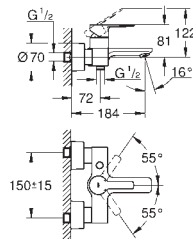

Lineare
Single-lever bath/shower mixer 1/2"
wall mounted
metal lever
GROHE SilkMove 35 mm ceramic cartridge
with temperature limiter
GROHE StarLight chrome finish
automatic diverter: bath/shower
mousseur
shower outlet 1/2"
integrated non-return valve
covered S-unions
protected against backflow
pillar installation optional with pillar unions 12 030 000

34 718 000	Chrome	4005176457647	422.44