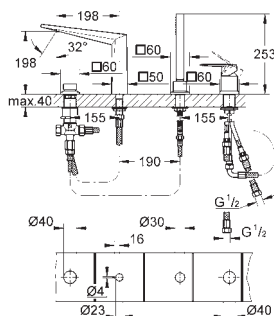

Allure Brilliant
4-hole single-lever bath combination
GROHE SilkMove 46 mm ceramic cartridge
GROHE StarLight chrome finish
pre-assembled spout fixing
single lever mixer operating element
bath spout with integrated mousseur
diverter bath/shower
hand shower Euphoria Cube+ 6.5 l/min
metal shower hose 2000 mm
flexible connection hoses
connection for shower hose
protected against backflow
for use with 29 037 000