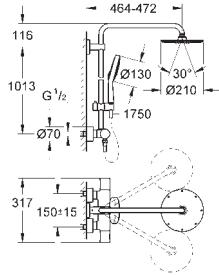

GROHE RAINSHOWER® SYSTEM

Ref. No.	Colour	EAN	Retail Guide Price (£)

27 967 000	Chrome	4005176929670	1,017.76

Rainshower System 210

Shower system with thermostat for wall mounting

horizontal swivable 450 mm projection shower arm

exposed thermostatic shower

with Aquadimmer function

allows change between:

Rainshower Cosmopolitan 210 head shower (28 368 000)

material: metal

with ball joint

rotation angle $\pm 15^\circ$

hand shower Power&Soul Cosmopolitan 130 (27 664 000)

adjustable height via gliding element

(12 140 000)

Silverflex shower hose 1750 mm (28 388 000)

GROHE TurboStat compact cartridge

with wax thermoelement

GROHE SafeStop safety button at 38°C

(calibration required)

GROHE SafeStop Plus optional temperature limiter at 43°C included

GROHE CoolTouch

GROHE DreamSpray perfect spray pattern

GROHE One-Click Showering spray selection

with one click

GROHE StarLight chrome finish

SpeedClean anti-limescale system

Inner WaterGuide for a longer life

minimum flow rate 7 l/min.