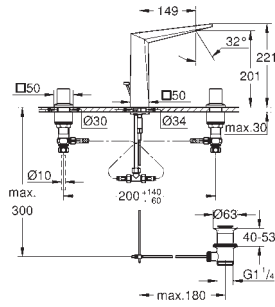

GROHE ALLURE BRILLIANT

Ref. No.	Colour	EAN	Retail Guide Price (£)

20 344 000	Chrome	4005176898884	828.48
20 344 DC0	supersteel	4005176489815	1,086.00
20 344 AL0	Brushed Hard Graphite	4005176353185	1,361.43

Allure Brilliant
Three-hole basin mixer 1/2"
M-Size
ceramic headparts 1/2", 90°
GROHE StarLight chrome finish
GROHE EcoJoy 5.0 l/min. flow limiter
spout with integrated mousseur
pop-up waste set 1 1/4"
pressure-proof, flexible connection hoses
between spout and side valves