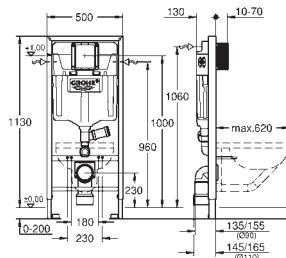

GROHE RAPID SL FOR WC

Ref. No.	Colour	EAN	Retail Guide Price (£)

39 002 000		4005176936920	349.99

Rapid SL

Element for WC, 1.13 m installation height, for external odour extraction with flushing cistern GD 2 , 6 l - 9 l

with flush pipe for external odour extraction

for on-the-wall installations or studded walls
powder coated steel frame, self-supporting
for dry-cladding, completely pre-assembled
with fixed connections

quick adjustment, lockable

fixing material

TÜV approved

2 WC fixing bolts

fixing device for ceramic

WC ceramics with small bearing area (< 205 mm) require

additional accessory 38 779 000

distance of fixing bolts 180/230 mm

PP outlet bend Ø 90 mm

depth adjustable

PP reducer Ø 90/110 mm

inlet and outlet connecting set

flushing cistern GD 2, 6 - 9 l, containing following features:

factory set 6 l and 3 l

flush pipe with connection for odor extraction 50 mm

pneumatic discharge valve offering 2 modes of

operation: dual flush or single flush

water supply from left/right or back

low noise (group I acc. to

German Noise Specification)

Insulated against condensation

1/2" water supply connection including integrated

angle valve and push fit flexible hose union

no tools required for the installation

of the inspection shaft incl. protection

during construction phase

inspection shaft for vertical or horizontal use

allows for flush plate to be installed vertically or horizontally.

for on-the-wall installation please order wall brackets 38 558 00M (sold separately)

for mounting of small flush plates please order revision shaft 40 911 000 (sold separately)

39 500 000	Chrome	4005176453861	316.66

Rapid SL

5-in-1 set for WC, 1.13 m installation height

with flushing cistern GD 2 , 6 l - 9 l

Consisting of:

Rapid SL element for WC (38 528 001)

Skate Cosmopolitan S flush plate, chrome (37 535 000)

GROHE Fresh retro-fit set (38 796 000)

Rapid SL front wall brackets (38 558 00M)

WC set for noise protection (37 131 000)