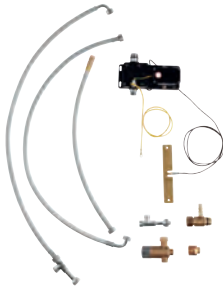

GROHE FOOT CONTROL

Ref. No.	Colour	EAN	Retail Guide Price (£)

30 309 000		4005176351235	352.86

30 309 000

**Foot Control
Dual flush valve set**

Foot control: activation of water via contact with sensor

battery supply 6 V lithium-battery,

type CR-P2

CE approved

solenoid valve

fixed value mixing valve

automatically stops after 60 sec. (factory set)

type of protection IP 44

upgrade set for GROHE pull-out kitchen faucets

not suitable for combination with open water heater (SKUs 32 555 000,

31 397 000, 32 511 000, 31 127 002, 33 984 002, 31 180 000, 30 194 000/DC0,

31 179 000, 31 132 001