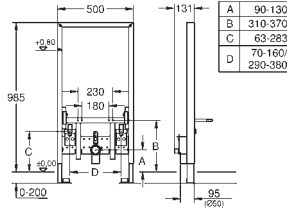

GROHE RAPID SL FOR WASH BASIN AND BIDET

Ref. No.   Colour   EAN   Retail Guide Price (£)

38 545 000   **4005176291272**   **312.49**

Rapid SL
Element for bidet, 1.00 m installation height
for on-the-wall installations or studded walls
height adjustable fitting connections

Includes:
bidet fixing bolts
HT-outlet bend Ø 50 mm
seal Ø 32 mm
fixing material for bidet
for on-the-wall installation please order wall brackets 38 558 00M (sold separately)