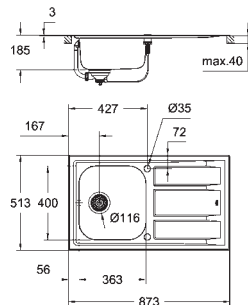

GROHE FastFixation

installation system
sink mountable left or right
cut-out: 840 x 480 mm
drilling holes: 2 x 35 mm
drainer: automatic waste fitting
accessories included: automatic waste fitting with rotary handle, waste kit, basket strainer waste, mounting set
amount of fasteners included (flat edge): 18

31 569 SD0	stainless steel	4005176473265	305.61

K400+

Stainless Steel Sink with Drainer

model: K400+ 60-S 98.3/51.3 1.5 rev
mounting type: flat edge
material: stainless steel AISI 316 (V4A)
material thickness: 0.7 mm

GROHE StarLight finish
finish: satin finish

GROHE Whisper

min. cabinet size: 600 mm
dimensions: 983 x 513 mm
1 bowl: 363 x 400 x 188 mm
0.5 bowl: 150 x 300 x 188 mm
outer radius: R10, inner bowl radius: R95

GROHE FastFixation

installation system
sink mountable left or right
cut-out: 950 x 480 mm
drilling holes: 2 x 35 mm
drainer: automatic waste fitting
accessories included: waste kit, basket strainer waste, mounting set
amount of fasteners included (flat edge): 18