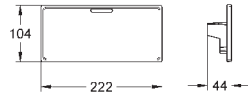

GROHE GROHTHERM CUBE

Ref. No.	Colour	EAN	Retail Guide Price (£)
18 700 000	daVinci satin white	4005176940811	44.64

Grotherm Cube
GROHE EasyReach tray
for Grotherm Cube
removable for easy cleaning
Da Vinci satin white finish
suitable for Grotherm Cube
- exposed thermostatic shower mixer with centre distance 150 mm
- exposed thermostatic bath mixer with centre distance 150 mm

47 175 000		4005176803895	156.36