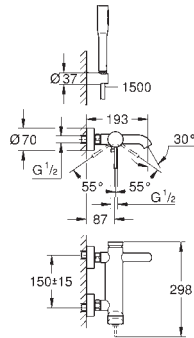

Ref. No.	Colour	EAN	Retail Guide Price (£)

33 628 001	Chrome	4005176990793	247.07

Essence
Single-lever bath/shower mixer 1/2"
wall mounted
metal lever
GROHE SilkMove 35 mm ceramic cartridge
with temperature limiter
GROHE StarLight chrome finish
automatic diverter: bath/shower
mousseur
shower outlet 1/2"
integrated non-return valve
S-unions
protected against backflow
with shower set
Consisting of:
hand shower Euphoria Cosmopolitan
Stick (27 400 000) 6.6 l/min
Euphoria Cosmopolitan Stick handshower (27 367)
wall shower holder Tempesta 100
Cosmopolitan (27 594 000)
Silverflex shower hose 1.500 mm (28 364)

34 766 000	Chrome	4005176612039	250.61