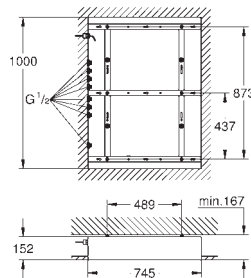

1016 mm x 762 mm x 145 mm
material: metal
minimum flow rate 25 l/min
min. recommended pressure 3.0 bar
1 x AquaCurtain
1 x Pure XL spray
1 x 2 mist spray
2 x GROHE PureRain spray 400 x 190 mm
2 x XL Waterfall (separately controlled)
1 x 4 Bokoma Spray with adjustment angle 20° and combinations
full spectrum LED: soft light with changing rainbow colours
individually adjustable: permanent lighting with colour selection
power supply for light 12 V DC
CE approved

SpeedClean anti-limescale system
GROHE DreamSpray perfect spray pattern
GROHE StarLight finish

requires rough-in set (26 376 001), F-digital Deluxe base unit box (26 376 000), Bluetooth unit (36 371 000) and various cable connections – all to be ordered separately due to individualised installation

The ceiling construction must be appropriate for the static requirement of the product (total product weight > 70 kg). Ceiling shower has to be controlled by 8 outlets + 1 hand shower outlet and the performance of the waste must be of sufficient size (> 100 l/min). For detailed planning please see separate planning & installation guide before start.

recommendation: configuration with Grohtherm SmartControl
3 x Grohtherm SmartControl (29 126 000)
3 x GROHE Rapido SmartBox (35 600 000)
1 x Euphoria Cube Stick wall holder set 1 spray (26 405 000)

this product contains built-in LED lamps, which cannot be changed: energy efficiency class: A++

26 376 001	Chrome	4005176415609	2,043.54

Rainshower F-Series 40"
Roughing-in set

for use with Rainshower F-Series 40" AquaSymphony ceiling shower
1000 mm x 745 mm x 152 mm
min. installation depth: 167 mm
Waterways: Brass
1/2" connections

The ceiling construction must be appropriate for the static requirement of the product (total product weight > 70 kg). Ceiling shower has to be controlled by 8 outlets + 1 hand shower outlet and the performance of the waste must be of sufficient size (> 100 l/min). For detailed planning please see separate planning & installation guide before start.

27 865 000	Chrome	4005176918179	4,364.44

Rainshower F-Series 20"
Ceiling shower with light, 1 spray

Rain
508 x 508 x 59 mm
material: metal
full spectrum LED: soft light with changing rainbow colours
individually adjustable: permanent lighting with colour selection
power supply for light 12 V DC
CE approved

GROHE DreamSpray perfect spray pattern
GROHE StarLight chrome finish
SpeedClean anti-limescale system
suitable for instantaneous heater

requires rough-in set (29 069 000), F-digital Deluxe base unit box (36 397 000), Bluetooth unit (36 371 000) and various cable connections – all to be ordered separately due to installation situation.

this product contains built-in LED lamps, which cannot be changed: energy efficiency class: A+

For detailed planning and product information please contact your local GROHE Customer Service.