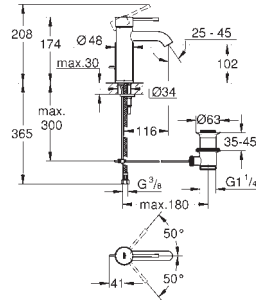

GROHE ESSENCE

Ref. No.	Colour	EAN	Retail Guide Price (£)
23 589 001	Chrome	4005176339172	162.47
23 589 DC1	supersteel	4005176369919	223.72
23 589 BE1	polished nickel	4005176419638	239.72
23 589 EN1	brushed nickel	4005176425844	255.69
23 589 GL1	cool sunrise	4005176407321	244.52
23 589 GN1	brushed cool sunrise	4005176419614	255.69
23 589 DA1	warm sunset	4005176407314	239.72
23 589 DL1	brushed warm sunset	4005176419621	255.69
23 589 A01	hard graphite	4005176407338	239.72
23 589 AL1	Brushed Hard Graphite	4005176407345	260.81

Essence
Basin mixer 1/2"
S-Size
monobloc installation
metal lever
28 mm ceramic cartridge
with **GROHE SilkMove**
with temperature limiter
GROHE StarLight chrome finish
GROHE EcoJoy mousseur 5.7 l/min
GROHE AquaGuide adjustable mousseur
GROHE FastFixation Plus installation system
pop-up waste set 1 1/4"
flexible connection hoses