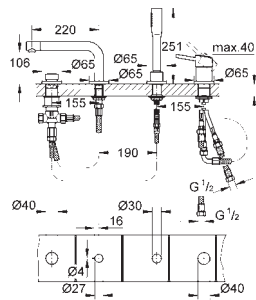

GROHE CONCETTO

Ref. No.	Colour	EAN	Retail Guide Price (£)

19 576 002	Chrome	4005176429088	707.75

Concetto
4-hole single-lever bath combination
GROHE SilkMove 46 mm ceramic cartridge
GROHE StarLight chrome finish
pre-assembled spout fixing
single lever mixer operating element
diverter bath/shower
Euphoria Cosmopolitan hand shower 6.6 l/min
metal shower hose 2000 mm
flexible connection hoses
connection for shower hose
protected against backflow
can be used with 29 037 000