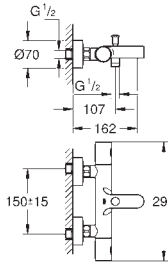

Grohtherm 800 Cosmopolitan
Thermostatic bath/shower mixer 1/2"
wall mounted
GROHE StarLight chrome finish
GROHE MetalGrip ergonomically shaped metal handles
GROHE SafeStop safety button at 38°C
(calibration required)
GROHE SafeStop Plus optional temperature limiter at 43°C included
GROHE TurboStat compact cartridge
with wax thermoelement
integrated mixed water shut off
automatic diverter: bath/shower
volume handle with **GROHE EcoButton**
(economy button with individually
adjustable economy stop)
ceramic headpart 1/2", 180°
shower bottom outlet 1/2"
mousseur
built-in non return valves
dirt strainers
protected against backflow
S-unions
metal escutcheon
GROHE EcoJoy technology for less water and perfect flow

24 057 001	Chrome	4005176465468	167.67
24 057 DC1	supersteel	4005176465482	229.62
24 057 BE1	polished nickel	4005176465628	246.03
24 057 EN1	brushed nickel	4005176465642	262.42
24 057 GL1	cool sunrise	4005176465505	246.03
24 057 GN1	brushed cool sunrise	4005176465529	262.42
24 057 DA1	warm sunset	4005176465543	246.03
24 057 DL1	brushed warm sunset	4005176465567	262.42
24 057 A01	hard graphite	4005176465581	246.03
24 057 AL1	Brushed Hard Graphite	4005176465604	262.42