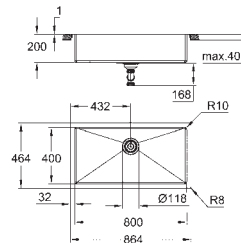

K700
Stainless steel sink
model: K700 90-S 86.4/46.4 1.0
mounting type: undermount, top mount or flush mount
material: stainless steel AISI 304 (V2A)
material thickness: 1 mm
GROHE StarLight finish
finish: satin finish
GROHE Whisper
min. cabinet size: 900 mm
dimensions: 864 x 464 mm
1 bowl: 800 x 400 x 200 mm
outer radius: R11 (undermount)/R3 (topmount), inner bowl radius: R10
GROHE FastFixation installation system
cut-out (undermount): 802 x 402 mm (R11)
cut-out (top mount): 849 x 449 mm
drainer: Ø 3.5"/90 mm basket strainer waste
accessories included: waste kit, basket strainer waste, mounting set
optional push to open excenter (40 986 SD0)
amount of fasteners included (top mount): 8
amount of fasteners included (undermount): 8

KITCHEN
FITTINGS