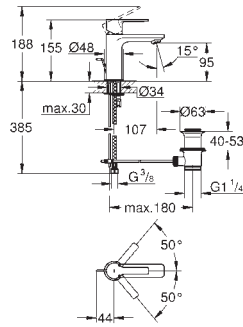

GROHE LINEARE

Ref. No.	Colour	EAN	Retail Guide Price (£)

32 109 001	Chrome	4005176408373	224.51
32 109 DC1	supersteel	4005176412691	297.19
32 109 AL1	Brushed Hard Graphite	4005176586118	314.16

Lineare
Basin mixer 1/2"
XS-Size
monobloc installation
metal lever
28 mm ceramic cartridge
with **GROHE SilkMove**
with temperature limiter
GROHE StarLight chrome finish
GROHE EcoJoy SpeedClean mousseur 5.7 l/min
GROHE FastFixation Plus installation system
pop-up waste set 1 1/4"
flexible connection hoses