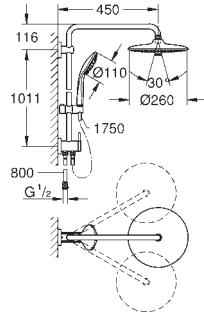

GROHE EUPHORIA SHOWER SYSTEM

Ref. No.	Colour	EAN	Retail Guide Price (£)

27 421 002	Chrome	4005176417924	472.82

Euphoria System 260 Shower system with diverter for wall mounting

Consisting of:
horizontal swivable 450 mm projection shower arm
change between hand and head shower
by using the diverter
head shower Euphoria 260 (26 457)
3 spray patterns:
Rain, SmartRain, Jet
with ball joint
rotation angle $\pm 15^\circ$
hand shower Euphoria 110 Massage
(27 239 000)
3 spray patterns:
Rain, SmartRain, Massage
adjustable height via gliding element
Silverflex shower hose 1750 mm (28 388 000)
Silverflex shower hose 800 mm
connection to water supply with 1/2"-thread of
the 800 mm shower hose to faucet / wall union
GROHE EcoJoy 9.5 l/min flow limiter
GROHE DreamSpray perfect spray pattern
GROHE StarLight chrome finish
GROHE SprayDimmer (Stepless
flow rate reduction)
SpeedClean anti-limescale system
Inner WaterGuide for a longer life
Twistfree preventing the hose from twisting
suitable for instantaneous heaters from 18 kW/h
minimum flow rate 7 l/min.
min. recommended pressure 1.0 bar

27 696 000	Chrome	4005176907074	708.66