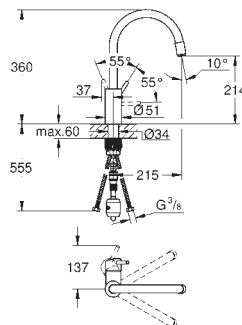

Concetto
Single-lever sink mixer 1/2"
high spout
monobloc installation
GROHE StarLight chrome finish
GROHE SilkMove 35 mm ceramic cartridge
GROHE EasyDock guarantees easy retraction and smooth docking back to the starting position
GROHE Zero separated inner water ways - lead and nickel free
pull-out laminar spray
adjustable flow rate limiter
swivel tubular spout
swivel area 360°
protected against backflow
flexible connection hoses
GROHE FastFixation rapid installation system

31 212 003	Chrome	4005176466762	240.72