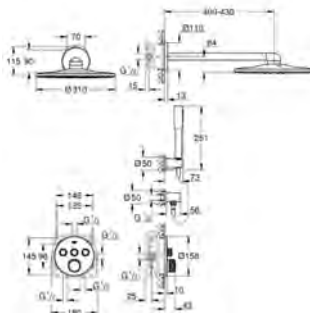

Ref. No.	Colour	EAN	Retail Guide Price (£)
24 058 001	Chrome	4005176465475	184.74
24 058 DC1	supersteel	4005176465499	252.56
24 058 BE1	polished nickel	4005176465635	270.60
24 058 EN1	brushed nickel	4005176465659	288.65
24 058 GL1	cool sunrise	4005176465512	270.60
24 058 GN1	brushed cool sunrise	4005176465536	288.65
24 058 DA1	warm sunset	4005176465550	270.60
24 058 DL1	brushed warm sunset	4005176465574	288.65
24 058 A01	hard graphite	4005176465598	276.01
24 058 AL1	Brushed Hard Graphite	4005176465611	288.65

Essence
Single-lever mixer with 2-way diverter
set for final installation for
GROHE Rapido SmartBox 35 600
GROHE SilkMove 46 mm ceramic cartridge
GROHE StarLight chrome finish
wall escutcheon with GROHE FastFixation
(covered escutcheon- and shaft sealing, covered fixing)
metal escutcheon, retroactively 6° adjustable
metal lever
automatic 2-way diverter
flow performance:
outlet B = 27 l/min, outlet C = 27 l/min
without roughing-in-set

35 600 000		4005176413469	132.18
GROHE Rapido SmartBox Universal rough-in box for concealed installation			

24 092 001	Chrome	4005176480522	209.32
24 092 DC1	supersteel	4005176480539	285.69
24 092 BE1	polished nickel	4005176480607	306.11
24 092 EN1	brushed nickel	4005176480614	326.49
24 092 GL1	cool sunrise	4005176480546	306.11
24 092 GN1	brushed cool sunrise	4005176480553	326.49
24 092 DA1	warm sunset	4005176480560	306.11
24 092 DL1	brushed warm sunset	4005176480577	326.49
24 092 A01	hard graphite	4005176481291	306.11
24 092 AL1	Brushed Hard Graphite	4005176481307	326.49