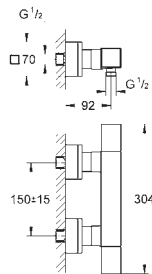

Grohtherm Cube
Thermostatic shower mixer 1/2"
wall mounted
GROHE StarLight chrome finish
GROHE SafeStop safety button at 38°C
(calibration required)
GROHE SafeStop Plus optional temperature limiter at 43°C included
GROHE TurboStat compact cartridge with wax thermoelement
integrated mixed water shut off
volume handle with **GROHE EcoButton**
(economy button with individually adjustable economy stop)
ceramic headpart 1/2", 180°
shower bottom outlet 1/2"
built-in non return valves
dirt strainers
protected against backflow
covered S-unions
min. recommended pressure 1.0 bar
GROHE EcoJoy technology for less water and perfect flow

34 509 000	Chrome	4005176941801	376.65