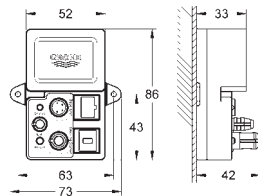

Bluetooth transmitter power supply: 12 V

Bluetooth transmitter frequency: 2.4 GHz

Bluetooth range (max. 10 m) varies depending on materials used and walls

between transmitter and receiver

requires Base Unit Box 2.0 (36 397 000) or Base Unit Box 4.0 (26 374 000) – to be ordered separately

Bluetooth-enabled device (Bluetooth V2.1 or higher) necessary

System requirements Android

operating system: as of release 2.3.3

pixel density: 160 dpi minimum

display resolution: 320 x 470 pixels per inch

System requirements: Apple

iPod touch 4/5, iPhone 4/5, iPad/ iPad mini**

Apple operating system: as of release iOS 6.0 and above

Mobile devices and GROHE SPA F-digital deluxe App*** are not included in delivery and have to be ordered separately via an authorised Apple store/store/ iTunes or Google Play store.

* The Bluetooth word mark and logos are registered trademarks owned by Bluetooth SIG, Inc. and any use of such marks by Grohe AG is under license. Other trademarks and trade names are those of their respective owners.

** Apple, the Apple logo, iPod, iPod Touch, iPhone and iTunes are trademarks of Apple Inc., registered in the U.S. and other countries. Apple is not responsible for the function of this device or its compliance with safety and regulatory standards

*** Available for free via iTunes app or Google Play store.