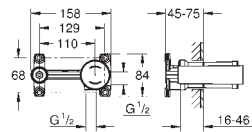

GROHE CONCETTO

Ref. No.	Colour	EAN	Retail Guide Price (£)

23 571 000		4005176334276	224.50

Single-lever mixer 1/2", universal concealed body
for 2 hole basin mixer
wall installation
without finishing trim set
GROHE SilkMove 35 mm ceramic cartridge
adjustable flow rate limiter
with temperature limiter
spout can be positioned on the right or left
DR-brass
installation device
allows for waterproofing of wall construction surrounding the concealed body
with sealing sleeve