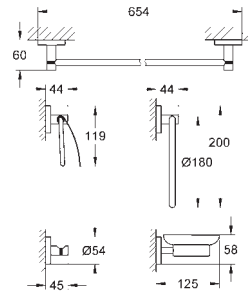

GROHE ESSENTIALS

Ref. No.	Colour	EAN	Retail Guide Price (£)
40 344 001	Chrome	4005176323461	94.41
40 344 DC1	supersteel	4005176413209	133.03

Essentials
Master bathroom accessories set 5-in-1

material: glass / metal

Consisting of:

towel ring (40 365 001)

towel rail, 600 mm (40 366 001)

robe hook (40 364 001)

paper holder with cover (40 367 001)

soap dish with holder (40 444 001)

concealed fastening

GROHE StarLight chrome finish

suitable for screwing (including screws and dowels) or gluing (glue 40 915 000 sold separately)