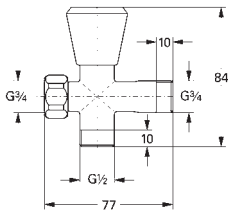

GROHE SHOWER ACCESSORIES

Ref. No.	Colour	EAN	Retail Guide Price (£)

28 799 000	Chrome	4005176602511	102.21

Diverter
GROHE StarLight chrome finish