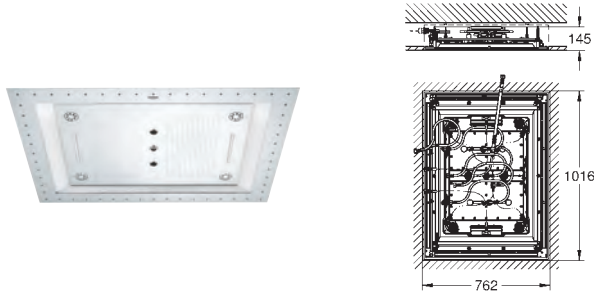

1016 mm x 762 mm x 145 mm
material: metal
minimum flow rate 25 l/min
min. recommended pressure 3.0 bar
1 x AquaCurtain
1 x Pure XL spray
1 x 2 mist spray
2 x GROHE PureRain spray 400 x 190 mm
2 x XL Waterfall (separately controlled)
1 x 4 Bokoma Spray with adjustment angle 20° and combinations
full spectrum LED: soft light with changing rainbow colours
individually adjustable: permanent lighting with colour selection
power supply for light 12 V DC
CE approved

SpeedClean anti-limescale system
GROHE DreamSpray perfect spray pattern
GROHE StarLight finish

requires rough-in set (26 376 001), F-digital Deluxe base unit box (26 376 000), Bluetooth unit (36 371 000) and various cable connections – all to be ordered separately due to individualised installation

The ceiling construction must be appropriate for the static requirement of the product (total product weight > 70 kg). Ceiling shower has to be controlled by 8 outlets + 1 hand shower outlet and the performance of the waste must be of sufficient size (> 100 l/min). For detailed planning please see separate planning & installation guide before start.

recommendation: configuration with Grohtherm SmartControl
3 x Grohtherm SmartControl (29 126 000)
3 x GROHE Rapido SmartBox (35 600 000)
1 x Euphoria Cube Stick wall holder set 1 spray (26 405 000)

this product contains built-in LED lamps, which cannot be changed: energy efficiency class: A++

26 376 001	Chrome	4005176415609	2,043.54

Rainshower F-Series 40"
Roughing-in set

for use with Rainshower F-Series 40" AquaSymphony ceiling shower
1000 mm x 745 mm x 152 mm
min. installation depth: 167 mm
Waterways: Brass
1/2" connections

The ceiling construction must be appropriate for the static requirement of the product (total product weight > 70 kg). Ceiling shower has to be controlled by 8 outlets + 1 hand shower outlet and the performance of the waste must be of sufficient size (> 100 l/min). For detailed planning please see separate planning & installation guide before start.

27 865 000	Chrome	4005176918179	4,364.44

Rainshower F-Series 20"
Ceiling shower with light, 1 spray

Rain
508 x 508 x 59 mm
material: metal
full spectrum LED: soft light with changing rainbow colours
individually adjustable: permanent lighting with colour selection
power supply for light 12 V DC
CE approved

GROHE DreamSpray perfect spray pattern
GROHE StarLight chrome finish
SpeedClean anti-limescale system
suitable for instantaneous heater

requires rough-in set (29 069 000), F-digital Deluxe base unit box (36 397 000), Bluetooth unit (36 371 000) and various cable connections – all to be ordered separately due to installation situation.

this product contains built-in LED lamps, which cannot be changed: energy efficiency class: A+

For detailed planning and product information please contact your local GROHE Customer Service.