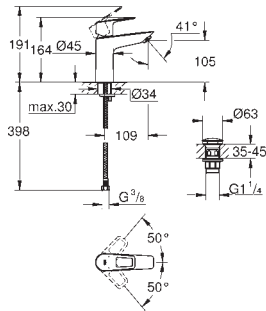

Ref. No.	Colour	EAN	Retail Guide Price (£)

23 886 001	Chrome	4005176554247	91.20

BauLoop
Basin mixer 1/2"
M-Size
monobloc installation
metal lever
GROHE Longlife 28 mm ceramic cartridge
with temperature limiter
GROHE StarLight chrome finish
GROHE Zero separated inner water ways - lead and nickel free
GROHE EcoJoy mousseur 5.7 l/min
rapid installation system
smooth body with plastic push open waste set 1 1/4"
flexible connection hoses
professional edition

23 917 001	Chrome	4005176555787	91.20

ditto, without pplastic push open waste set 1 1/4"