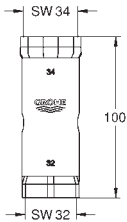

GROHE SPECIAL TOOLS

Ref. No.   Colour   EAN   Retail Guide Price (£)

19 332 000   4005176823695   72.41

Socket Spanner
34 mm for dis-/assembly of central screw coupling and GROHE TurboStat thermostatic compact cartridge
32 mm for disassembly of 35 mm cartridge