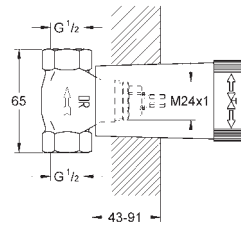

29 032 000		4005176845277	32.08

Concealed valve
pre-assembled headpart 1/2"
threaded union 1/2"
installation depth adjustable
43 - 91 mm
DR-brass