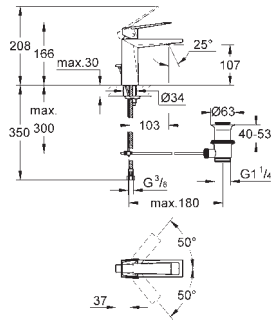

GROHE ALLURE BRILLIANT

Ref. No.	Colour	EAN	Retail Guide Price (£)

23 029 000	Chrome	4005176898709	574.26
23 029 DC0	supersteel	4005176489471	744.00
23 029 AL0	Brushed Hard Graphite	4005176353154	932.84

Allure Brilliant
Basin mixer 1/2"
M-Size
monobloc installation
28 mm ceramic cartridge
with **GROHE SilkMove**
temperature limiter
GROHE StarLight chrome finish
GROHE EcoJoy 5.0 l/min. flow limiter
GROHE FastFixation installation system
spout with integrated mousseur
pop-up waste set 1 1/4"
flexible connection hoses

23 033 000	Chrome	4005176898716	574.26
23 033 DC0	supersteel	4005176489488	744.00
23 033 AL0	Brushed Hard Graphite	4005176489648	850.00

Ditto, smooth body