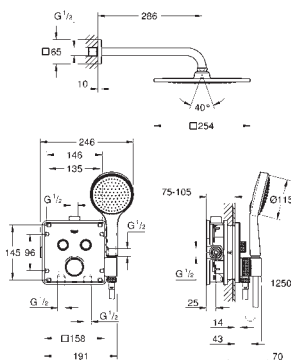

34 742 000	Chrome	4005176484094	1,338.34
Grohtherm SmartControl Perfect shower set Consisting of: concealed thermostat with 2 valves and integrated hand shower holder Grohtherm SmartControl set for final installation (29 125 000) GROHE Rapido SmartBox 35 600 Rainshower F-Series 10" head shower set (26 070 000) including horizontal shower arm 286 mm hand shower Power&Soul Cosmopolitan 115 (27 661 000) Silverflex shower hose 1250 mm (28 362)