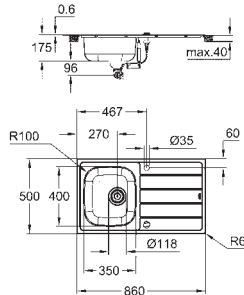

K200

Stainless Steel Sink with Drainer

model: K200 45-S 86/50 1.0 rev

mounting type: top mount

material: stainless steel AISI 304 (V2A)

material thickness: 0.6 mm

GROHE StarLight finish

finish: satin finish

GROHE Whisper

min. cabinet size: 450 mm

dimensions: 860 x 500 mm

1 bowl: 350 x 400 x 160 mm

outer radius: R6 (topmount), inner bowl radius: R100

GROHE FastFixation installation system

sink mountable left or right

cut-out (top mount): 842 x 482 mm

drilling holes: 2 x 35 mm

waste: Ø 3.5"/90 mm waste strainer with automatic waste fitting

accessories included: automatic waste fitting with rotary handle,

waste kit, basket strainer waste, mounting set

optional push to open excenter (40 986 SD0)

amount of fasteners included (top mount): 14