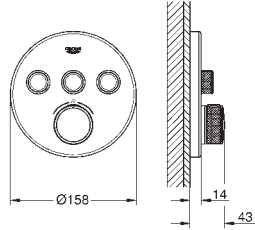

GROHE GROHTHERM SMARTCONTROL

Ref. No.	Colour	EAN	Retail Guide Price (£)
29 904 LS0	moon white	4005176413568	754.43
Grohtherm SmartControl Thermostat for concealed installation with 3 valves set for final installation for GROHE Rapido SmartBox 35 600 metal wall escutcheon with GROHE FastFixation (covered escutcheon and shaft sealing, covered fixing), retroactively 6° adjustable GROHE StarLight finish GROHE SmartControl push for ON-OFF, turn for volume adjustment from EcoJoy to full flow exchangeable symbols GROHE TurboStat compact cartridge with wax thermoelement GROHE ProGrip with knurl structure GROHE SafeStop safety button at 38°C (calibration required) GROHE SafeStop Plus optional temperature limiter at 43°C or 46°C included built-in non return valve and dirt strainers multiple outlets can be run simultaneously cover plate in moon white acrylic glass without roughing-in-set flow performance: outlet A = 23 l/min outlet B = 27 l/min outlet C = 23 l/min outlet A + B = 33 l/min outlet A + B + C = 36 l/min			
35 600 000		4005176413469	132.18
GROHE Rapido SmartBox Universal rough-in box for concealed installation