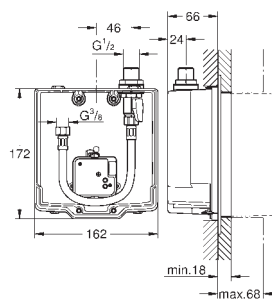

36 337 001

4005176595417

118.45

**Euroeco Cosmopolitan E
Concealed mounting box**

wall installation

for installation with pre-mixed or cold water

suitable for IR-sets for final installation

stop valve

connection housing for power supply

suitable for

36 410 000, 36 334 SD0, 36 335 SD0, 36 273 000

allows for waterproofing of wall construction surrounding the concealed body with sealing sleeve