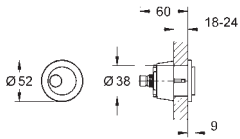

**Round push button actuation Ø 50 mm with Eco button**  
 in combination with bath furniture  
 for combination with flushing cistern 39 053 000 & 39 054 000  
 for walls 18 -24 mm thickness  
**GROHE StarLight** chrome finish