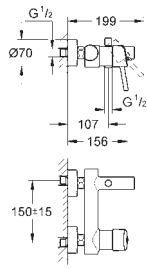

GROHE CONCETTO

Ref. No.	Colour	EAN	Retail Guide Price (£)

32 211 001	Chrome	4005176889028	174.11

Concetto
Single-lever bath/shower mixer 1/2"
wall mounted
metal lever
GROHE SilkMove 46 mm ceramic cartridge
GROHE StarLight chrome finish
adjustable flow rate limiter
automatic diverter: bath/shower
mousseur
integrated non-return valve
in the shower outlet 1/2"
S-unions
protected against backflow
optional temperature limiter (46 308 000)