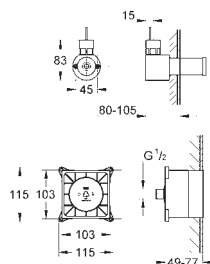

GROHE F-digital Deluxe

Rough-in set steam generator

for use with steam module (36 362 000 or 27 934 000)

Consisting of:

- 1 rough-in box for steam outlet (115 x 115 x 49-77 mm)
- 1 rough-in box for temperature sensor (58 x 83 x 80-105 mm)
- 1 cable extension temperature sensor, 5 m
- 1 cable extension steam generator, 5 m