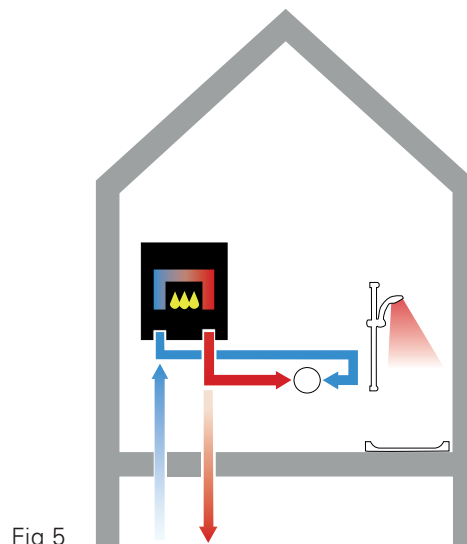

### COMBINATION BOILER WATER SYSTEM

**Your home has:**

- A combination boiler for hot water on demand (usually located in the kitchen)
- NO storage tanks
- NO shower pump

**How does it work?**

- 1 - Cold water delivered at mains pressure (min 1.0 bar to boiler & cold supply)
- 2 - Water is heated as it travels through the combination boiler providing hot water on demand
- 3 - The pressure is dictated by the incoming mains and the flow of water is determined by the power of the selected boiler (Fig 5)