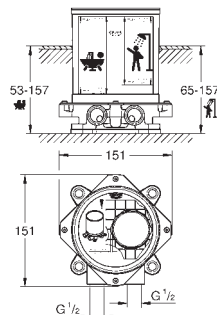

Rough-in set 1/2"
for floor-mounted bath mixers/spouts and shower mixers
without finishing trim set
installation plate with 360° horizontal and 3° vertical adjustment
installation depth 53-157 mm for bath
mixers/spouts, depth compensation 104 mm
installation depth 65-157 mm for shower mixers, depth compensation 92 mm
two 1/2" female connections (hot/cold supplies)
flushing plug
Can take a single mixed supply
fixing material