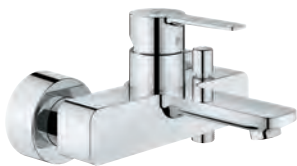

Lineare
Single-lever bath/shower mixer 1/2"
wall mounted
metal lever
GROHE SilkMove 35 mm ceramic cartridge
with temperature limiter
GROHE StarLight chrome finish
automatic diverter: bath/shower
mousseur
shower outlet 1/2"
integrated non-return valve
covered S-unions
protected against backflow
pillar installation optional with pillar unions 12 030 000

34 718 000	Chrome	4005176457647	422.44