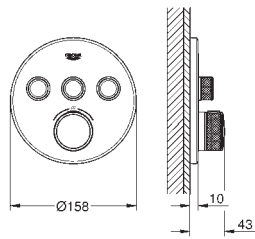

Grotherm SmartControl
Thermostat for concealed installation with 3 valves
set for final installation for
GROHE Rapido SmartBox 35 600
metal wall escutcheon with **GROHE FastFixation** (covered escutcheon and shaft sealing, covered fixing), retroactively 6° adjustable
GROHE StarLight chrome finish
GROHE SmartControl push for ON-OFF, turn for volume adjustment from EcoJoy to full flow
exchangeable symbols
GROHE TurboStat compact cartridge with wax thermoelement
GROHE ProGrip with knurl structure
GROHE SafeStop safety button at 38°C (calibration required)
GROHE SafeStop Plus optional temperature limiter at 43°C or 46°C included
built-in non return valve and dirt strainers
multiple outlets can be run simultaneously
without roughing-in-set
flow performance:
outlet A = 23 l/min
outlet B = 27 l/min
outlet C = 23 l/min
outlet A + B = 33 l/min
outlet A + B + C = 36 l/min

35 600 000		4005176413469	132.18
GROHE Rapido SmartBox Universal rough-in box for concealed installation