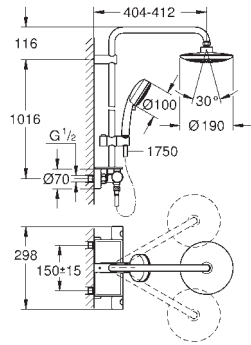

GROHE EUPHORIA SHOWER SYSTEM

Ref. No.	Colour	EAN	Retail Guide Price (£)

26 249 000	Chrome	4005176317156	605.61

Euphoria System 190
Shower system with thermostat for wall mounting
horizontal swivable 390 mm projection shower arm
exposed thermostatic shower
with Aquadimmer function
allows change between:
head shower 190 1 spray (27 370)
Rain
with ball joint
rotation angle $\pm 15^\circ$
hand shower 100 3 sprays: GROHE Rain O², Rain, Massage (27 574001)
adjustable height via gliding element
GROHE EasyReach shower tray
Silverflex shower hose 1750 mm (28 388 000)
GROHE EcoJoy 9.5 l/min flow rate
GROHE EcoJoy technology for less water and perfect flow
GROHE TurboStat compact cartridge
with wax thermoelement
GROHE SafeStop safety button at 38°C
(calibration required)
GROHE SafeStop Plus optional temperature limiter at 43°C included
GROHE DreamSpray perfect spray pattern
GROHE StarLight chrome finish
SpeedClean anti-limescale system
Inner WaterGuide for a longer life
Twistfree preventing the hose from twisting

SHOWERS