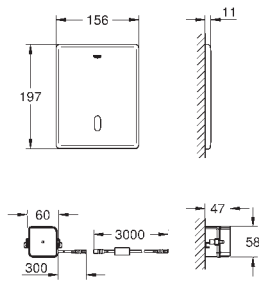

GROHE ELECTRONIC ACTUATIONS FOR WC

Ref. No.	Colour	EAN	Retail Guide Price (£)

38 698 SD1	stainless steel	4005176929571	716.61

Tectron Skate
Infra-red electronic for WC flushing cistern
with infrared sensor for bi-directional communication for monitoring, configuration and servicing
with transformer 100-230 V AC, 50-60 Hz, 6 V DC
for flushing cistern GD 2 / Rapid SL 1.13 m only
servo motor
concealed installation
front plate 156 x 197 mm
infra-red control
7 pre-set programs
auto flush
cleaning mode
pre-flush on/off
additional functions and precise settings
by remote control 36 407
CE approved

38 699 001	Chrome	4005176929588	602.68