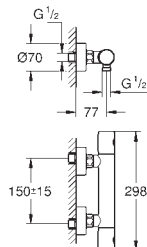

34 765 000	Chrome	4005176612022	192.36

Grontherm 800 Cosmopolitan
Thermostatic shower mixer 1/2"
wall mounted
GROHE StarLight chrome finish
GROHE MetalGrip ergonomically shaped metal handles
GROHE SafeStop safety button at 38°C
(calibration required)
GROHE SafeStop Plus optional temperature limiter at 43°C included
GROHE TurboStat compact cartridge
with wax thermoelement
integrated mixed water shut off
volume handle with **GROHE EcoButton**
(economy button with individually
adjustable economy stop)
ceramic headpart 1/2", 180°
shower bottom outlet 1/2"
built-in non return valves
dirt strainers
protected against backflow
S-unions
metal escutcheon
GROHE EcoJoy technology for less water and perfect flow