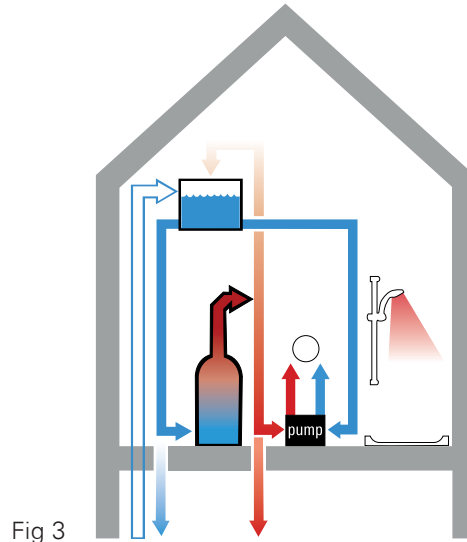

BOOSTED GRAVITY FED WATER SYSTEM

Your home has:

- A cold water storage tank in the loft
- A hot water cylinder (usually in an airing cupboard)
- An additional booster pump

How does it work?

1. 1 - Cold water is fed to a storage tank in the loft
2. 2 - Water passes to a cylinder where it is heated by a boiler circuit flow
3. 3 - The pressure of water is determined by a separately installed pump (1–3 bar/dynamic) (Fig 3)

Fig 3

MAINS HIGH PRESSURE WATER SYSTEM

Your home has:

- An unvented cylinder with an expansion vessel (usually located in a garage or service cupboard)
- NO cold water tank in the loft
- NO shower pump

How does it work?

1. 1 - Cold water delivered at mains pressure (min 1.5 bar & 20 l/min.)
2. 2 - Water passes to a cylinder where it is heated by a boiler circuit flow
3. 3 - An expansion vessel replaces the storage tank in loft to deal with expansion
4. 4 - The water pressure is determined by mains pressure (Fig 4)