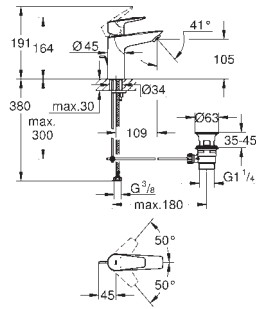

Ref. No.	Colour	EAN	Retail Guide Price (£)

23 902 001	Chrome	4005176555091	91.20

BauEdge
Basin mixer 1/2"
M-Size
monobloc installation
metal lever
GROHE Longlife 28 mm ceramic cartridge
with temperature limiter
GROHE StarLight chrome finish
GROHE Zero separated inner water ways - lead and nickel free
GROHE LowFlow mousseur 3.5 l/min
rapid installation system
plastic pop-up waste set 1 1/4"
flexible connection hoses
professional edition