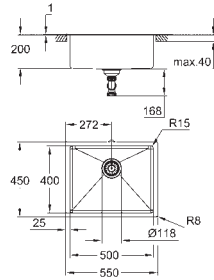

GROHE STAINLESS STEEL SINKS

Ref. No.	Colour	EAN	Retail Guide Price (£)

31 574 SD1	stainless steel	4005176607080	217.00

K700 Undermount
Stainless steel sink
model: K700U 60-S 54.4/44.4 1.0
mounting type: undermount
material: stainless steel AISI 304 (V2A)
material thickness: 1 mm
GROHE StarLight finish
finish: satin finish
GROHE Whisper
min. cabinet size: 600 mm
dimensions: 540 x 440 mm
1 bowl: 500 x 400 x 200 mm
outer radius: R16 (undermount)/R3 (topmount), inner bowl radius: R15
GROHE FastFixation installation system
cut-out: 500 x 400 mm
drainer: Ø 3.5"/90 mm basket strainer waste
accessories included: waste kit, basket strainer waste, mounting set
optional push to open excenter (40 986 SD0)
amount of fasteners included (top mount): 8
amount of fasteners included (undermount): 8

31 575 SD1	stainless steel	4005176607097	548.00