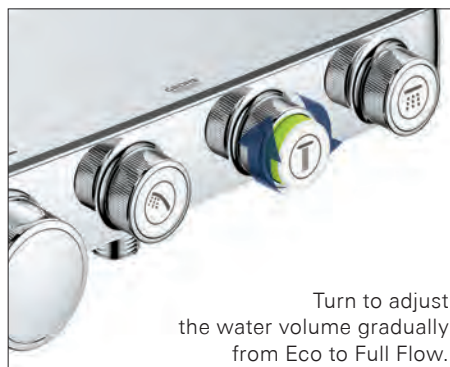

Push the button to start the shower.

Turn to adjust the water volume gradually from Eco to Full Flow.