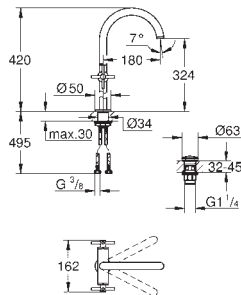

21 044 003	Chrome	4005176455254	535.00
21 044 DC3	supersteel	4005176455261	850.52
21 044 GL3	cool sunrise	4005176493539	830.28
21 044 DA3	warm sunset	4005176493553	830.28
21 044 AL3	Brushed Hard Graphite	4005176455278	972.01

Atrio
Basin mixer, 1/2"
XL-Size
for free-standing basins
ceramic headparts 1/2", 90°
GROHE StarLight chrome finish
GROHE EcoJoy 5.7 l/min laminar mousseur
rapid installation system
swivel tubular spout with mousseur and stop limiter
Push-open waste set 1 1/4"
flexible connection hoses
with cross handles
Two different sets of caps included. One set with „H" and „C" marking, one set without marking.