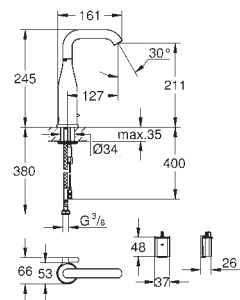

36 445 000	Chrome	4005176415678	619.75

Essence E
Infra-red electronic basin mixer 1/2" with mixing device and adjustable temperature limiter
with infrared sensor for bi-directional communication for monitoring, configuration and servicing
6V lithium battery, type CR-P2
battery lifetime approx. 7 years (150 actuations a day)
GROHE StarLight chrome finish
adjustable swivel area 0° / 150° / 360°
laminar spray regulator 5.0 l/min
flexible connection hoses
non-return valve
dirt strainers
with integrated solenoid valve
external battery
rapid installation system
multistage battery status display
7 pre-set programs
auto flush
thermal disinfection
cleaning mode
additional functions and precise settings
by remote control 36 407
CE approved
noise classification 1 in accordance with DIN4109
type of protection faucet IP 59K