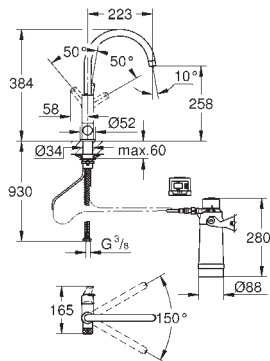

GROHE Blue Pure Eurosmart

Starter kit

Consisting of:
GROHE Blue single-lever sink mixer with filter function
monobloc installation

C-spout

separate handle for filtered water

headpart 1/2"

GROHE StarLight chrome finish

28 mm ceramic cartridge

with **GROHE SilkMove**

swivel tubular spout

swivel area 150°

separate inner water ways for filtered

and non-filtered water

flexible connection hoses

GROHE Blue filter head

Up to 3000 Liters

filter exchange timer including 2 x AA batteries

30 385 000	Chrome	4005176565533	291.66