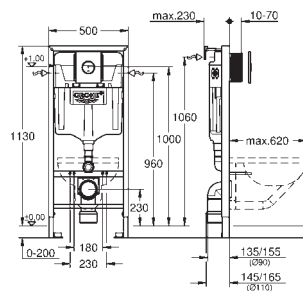

38 860 000	Chrome	4005176878084	249.99

Rapid SL
3-in-1 set for WC, 1.13 m installation height
with flushing cistern GD 2 , 6 l - 9 l

Consisting of:
Rapid SL element for WC (38 528 001)
Nova Cosmopolitan flush plate, chrome (38 765 000)
Rapid SL front wall brackets (38 558 00M)