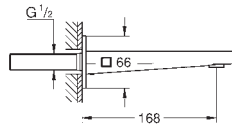

13 404 003	Chrome	4005176529788	139.00
13 404 DC3	supersteel	4005176574115	188.00

GROHE Plus
Bath spout
wall mounted
GROHE StarLight chrome finish
laminar mousseur
male thread 1/2"
projection 168 mm