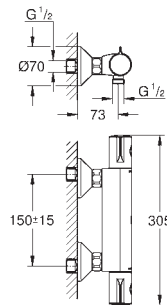

Grohtherm 800
Thermostatic shower mixer 1/2"
wall mounted
GROHE StarLight chrome finish
GROHE SafeStop safety button at 38°C
(calibration required)
GROHE SafeStop Plus integrated temperature limiter at max 50°C
GROHE Turbostat C3 compact cartridge with wax thermoelement
integrated mixed water shut off
volume handle with **GROHE EcoButton**
(economy button with individually adjustable economy stop)
ceramic headpart 1/2", 180°
shower bottom outlet 1/2"
built-in non return valves
dirt strainers
protected against backflow
S-unions
metal escutcheon
GROHE EcoJoy technology for less water and perfect flow

34 567 000	Chrome	4005176310157	246.77