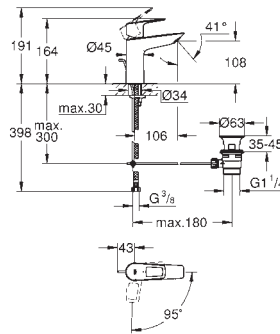

23 887 001	Chrome	4005176554254	91.20

BauLoop
Basin mixer 1/2"
M-Size
monobloc installation
metal lever
GROHE Longlife ES 28 mm ceramic cartridge with energy saving function via cold start
with temperature limiter
GROHE StarLight chrome finish
GROHE Zero separated inner water ways - lead and nickel free
GROHE EcoJoy mousseur 5.7 l/min
rapid installation system
plastic pop-up waste set 1 1/4"
flexible connection hoses
professional edition