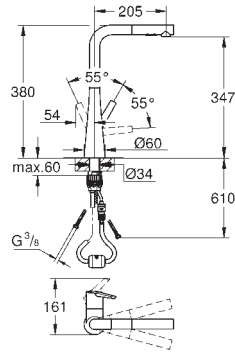

GROHE ZEDRA / ZEDRA SMARTCONTROL / ZEDRA TOUCH

Ref. No.

Colour

EAN

Retail Guide
Price (£)

32 553 002

Chrome

4005176466649

322.48

32 553 DC2

supersteel

4005176466656

506.04

Zedra

Single-lever sink mixer 1/2"

monobloc installation

GROHE StarLight chrome finish

GROHE SilkMove 35 mm ceramic cartridge

GROHE Magnetic Docking guarantees easy retraction and smooth docking of

the spray head back to the starting position

pull-out dual spray

diverter: laminar spray/SpeedClean shower jet

automatic return to laminar spray

adjustable flow rate limiter

swivel tubular spout

swivel area 360°

protected against backflow

flexible connection hoses

GROHE FastFixation Plus ultra fast and simple installation - no tools needed

GROHE Zero separated inner water ways - lead and nickel free