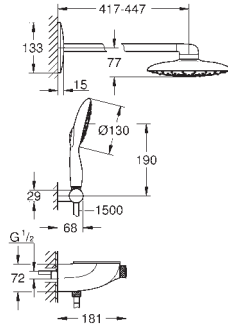

GROHE RAINSHOWER SYSTEM SMARTCONTROL

Ref. No.   Colour   EAN   Retail Guide Price (£)

26 446 000   Chrome   4005176409905   1,420.72

Rainshower System SmartControl Mono 360
Combi shower system with thermostat, exposed/concealed
Consisting of:
exposed/concealed SmartControl thermostat
allows change between:
head shower Rainshower Mono 360 with horizontal
450 mm shower arm, spray plate chrome
GROHE PureRain/GROHE Rain O² spray*
Power&Soul 130 hand shower, spray plate white (27 673 LS0)
hand shower wall holder (27 055)
Silverflex shower hose 1.500 mm (28 364)
min. recommended pressure 1.5 bar
GROHE DreamSpray perfect spray pattern
GROHE StarLight chrome finish
GROHE CoolTouch prevents scalding on hot surfaces
GROHE TurboStat compact cartridge
with wax thermoelement
GROHE EcoJoy technology for less water and perfect flow
GROHE SafeStop safety button at 38°C
(calibration required)
GROHE SafeStop Plus optional temperature limiter at 43°C included
GROHE SmartControl push for ON-OFF, turn for volume adjustment from
EcoJoy to full flow
GROHE EasyReach shower tray
SpeedClean anti-limescale system
Inner WaterGuide for a longer life
Twistfree preventing the hose from twisting
requires rough-in set 26 264 001 and concealed unit 26 449 000 – all to be
ordered separately

* to be decided during initial installation; factory default setting: GROHE PureRain

26 446 LS0   moon white   4005176409912   1,420.75