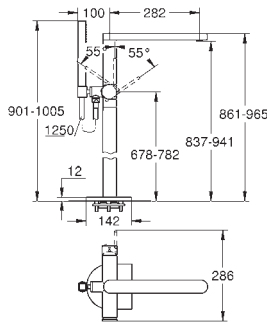

23 846 003	Chrome	4005176496684	1,499.00
23 846 DC3	supersteel	4005176574177	2,039.00
23 846 AL3	Brushed Hard Graphite	4005176585722	2,330.00

GROHE Plus
Single-lever bath mixer 1/2", floor mounted
set for final installation for
45 984 001
without roughing-in-set
GROHE SilkMove 35 mm ceramic cartridge
with temperature limiter
GROHE StarLight chrome finish
automatic diverter: bath/shower
spout with laminar mousseur
projection 282 mm
integrated non-return valve
in the shower outlet 1/2"
with shower holder
hand shower Euphoria Cube 6.6 l/min
Silverflex shower hose 1250 mm (28 362)
protected against backflow
min. recommended pressure 1.0 bar