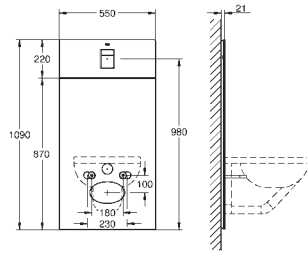

GROHE RAPID SL FOR WC

Ref. No.	Colour	EAN	Retail Guide Price (£)

39 374 KS0	velvet black	4005176344770	719.12

Glass Cover Skate Cosmopolitan
for Rapid SL 1.13 m
with flushing cistern GD 2
for connecting shower toilet Sensia Arena or common wall-hung WCs
for tiled/plastered walls
two-piece glass cover made of tempered safety glass (8 mm)
upper part removable for maintenance
flush plate Skate Cosmopolitan, chrome, flush plate is kept flush with glass cover
HPL mounting plate with hole pattern for all connections
mounting plate with concealed water connection for shower toilet Sensia Arena
mounting plate with with quality edges in silver finish
Set for noise protection
including accessory for mounting glass plate and WC ceramic

39 374 LS0	moon white	4005176344787	719.12