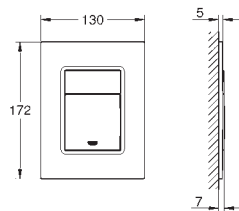

37 535 000	Chrome	4005176416019	65.87
37 535 DC0	supersteel	4005176416040	170.57
37 535 AL0	Brushed Hard Graphite	4005176431357	170.57

Skate Cosmopolitan S
Flush plate
for dual flush or start & stop actuation
for pneumatic drop valve AV1
compatible with Rapid SL/GD2 1.13 m
for vertical installation
130 x 172 mm
made of ABS
GROHE StarLight chrome finish
GROHE EcoJoy technology for less water and perfect flow
flush plate with magnetic holder and fixing brackets included
compatible with Rapid SLX
for use with Rapid SL and Uniset with GD 2 cistern please order shaft 40 911 000
(sold separately)