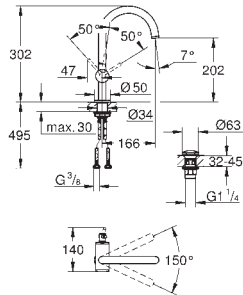

32 042 003	Chrome	4005176454448	364.57
32 042 DC3	supersteel	4005176454455	579.87
32 042 GL3	cool sunrise	4005176492143	566.10
32 042 DA3	warm sunset	4005176492167	566.11
32 042 AL3	Brushed Hard Graphite	4005176454462	662.71

Atrio
Single-lever basin mixer 1/2"
L-Size
monobloc installation
28 mm ceramic cartridge
with **GROHE SilkMove**
with temperature limiter
GROHE StarLight chrome finish
GROHE EcoJoy 5.7 l/min laminar mousseur
swivel tubular C-spout with mousseur
stop limiter
Push-open waste set 1 1/4"
flexible connection hoses