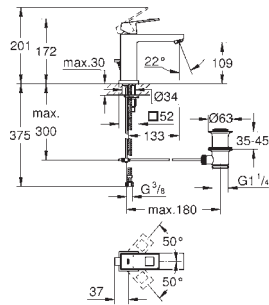

GROHE EUROCUBE

Ref. No.	Colour	EAN	Retail Guide Price (£)

23 445 000	Chrome	4005176998706	235.81
23 445 DC0	supersteel	4005176524974	291.00
23 445 AL0	Brushed Hard Graphite	4005176584657	333.00

Eurocube
Basin mixer 1/2"
M-Size
monobloc installation
metal lever
28 mm ceramic cartridge
with **GROHE SilkMove**
with temperature limiter
GROHE StarLight chrome finish
GROHE EcoJoy SpeedClean mousseur 5.7 l/min
GROHE FastFixation Plus installation system
pop-up waste set 1 1/4"
flexible connection hoses