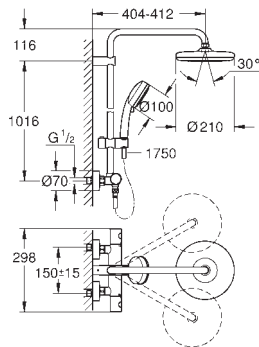

Tempesta Cosmopolitan System 210

Shower system with thermostat for wall mounting

Consisting of:

horizontal swivable 390 mm projection shower arm

exposed thermostatic shower

with Aquadimmer function

allows change between:

head shower Tempesta 210 (26 408)

Rain spray pattern

with ball joint

rotation angle $\pm 15^\circ$

hand shower Tempesta Cosmopolitan 100 (27 571 001)

2 spray patterns:

Rain, Jet

adjustable height via gliding element

Rotaflex shower hose 1750 mm 1/2" x 1/2" (28 410)

GROHE TurboStat compact cartridge

with wax thermoelement

GROHE SafeStop safety button at 38°C

(calibration required)

GROHE SafeStop Plus optional temperature limiter at 43°C included

GROHE DreamSpray perfect spray pattern

GROHE StarLight chrome finish

SpeedClean anti-limescale system

Inner WaterGuide for a longer life

Twistfree preventing the hose from twisting

suitable for instantaneous heaters from 18 kW/h

minimum flow rate 7 l/min.

optional upgrade: **GROHE EasyReach** tray (26 362)