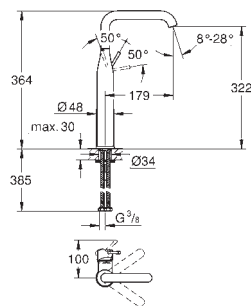

32 901 001	Chrome	4005176306969	269.65
32 901 DC1	supersteel	4005176369957	389.24
32 901 BE1	polished nickel	4005176426131	417.06
32 901 EN1	brushed nickel	4005176426148	444.85
32 901 GL1	cool sunrise	4005176407505	417.06
32 901 GN1	brushed cool sunrise	4005176426117	444.85
32 901 DA1	warm sunset	4005176407499	417.06
32 901 DL1	brushed warm sunset	4005176426124	444.85
32 901 A01	hard graphite	4005176407512	417.06
32 901 AL1	Brushed Hard Graphite	4005176407529	444.85

Essence
Basin mixer 1/2"
XL-Size
monobloc installation
metal lever
for free-standing basins
28 mm ceramic cartridge
with **GROHE SilkMove**
with temperature limiter
GROHE StarLight chrome finish
GROHE EcoJoy mousseur 5.7 l/min
GROHE AquaGuide adjustable mousseur
GROHE FastFixation Plus rapid installation system
swivel spout with mousseur
and stop limiter
smooth body
flexible connection hoses