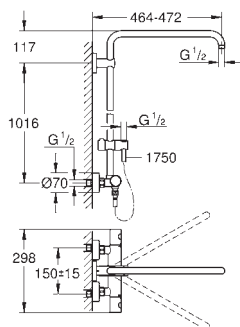

Euphoria Shower System
Shower system with thermostat for wall mounting
Consisting of:
horizontal swivable 450 mm projection shower arm
exposed thermostatic shower
with Aquadimmer function
gliding element
Silverflex shower hose 1750 mm (28 388 000)
GROHE TurboStat compact cartridge
with wax thermoelement
GROHE SafeStop safety button at 38°C
(calibration required)
GROHE SafeStop Plus optional temperature limiter at 43°C included
GROHE StarLight chrome finish
Inner WaterGuide for a longer life
Twistfree preventing the hose from twisting
suitable for instantaneous heaters from 18 kW/h
minimum flow rate 7 l/min.
optional upgrade: **GROHE EasyReach** tray (26 362)