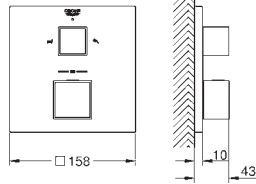

GROHE GROHTHERM 2 HANDLE TRIM SETS

Ref. No.	Colour	EAN	Retail Guide Price (£)
24 155 000	Chrome	4005176481192	547.24
24 155 DC0	supersteel	4005176574245	682.00
24 155 AL0	Brushed Hard Graphite	4005176585937	779.00
Grotherm Cube Thermostatic bath tub mixer for 2 outlets with integrated shut off/diverter valve set for final installation for GROHE Rapido SmartBox 35 600 GROHE TurboStat compact cartridge with wax thermoelement wall escutcheon with GROHE FastFixation (covered escutcheon- and shaft sealing, covered fixing) metal escutcheon, retroactively 6° adjustable printed hand shower and bath filler symbol GROHE SafeStop safety button at 38°C (calibration required) GROHE SafeStop Plus optional temperature limiter at 43°C or 46°C included GROHE AquaDimmer, integrated shut off/diverter valve flow performance: outlet B = 27 l/min outlet C = 30 l/min without roughing-in-set			
35 600 000		4005176413469	132.18
GROHE Rapido SmartBox Universal rough-in box for concealed installation			

34 741 000	Chrome	4005176481208	1,296.05
Grotherm Cube Perfect shower set with Rainshower Allure 230 Consisting of: Grotherm Cube set for final installation with Aquadimmer (24 154) GROHE Rapido SmartBox universal rough-in box, 1/2" (35 600) Rainshower Allure 230 metal head shower (27 479) Rainshower shower arm (27 709) hand shower Euphoria Cube (27 699 000) 9.5 l/min. shower outlet elbow (26 370) Silverflex shower hose 1250 mm (28 362)