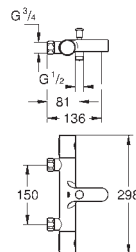

Grohtherm 800 Cosmopolitan
Thermostatic bath/shower mixer 1/2"
wall mounted
GROHE StarLight chrome finish
GROHE MetalGrip ergonomically shaped metal handles
GROHE SafeStop safety button at 38°C
(calibration required)
GROHE SafeStop Plus optional temperature limiter at 43°C included
GROHE TurboStat compact cartridge
with wax thermoelement
integrated mixed water shut off
automatic diverter: bath/shower
volume handle with **GROHE EcoButton**
(economy button with individually
adjustable economy stop)
ceramic headpart 1/2", 180°
shower bottom outlet 1/2"
mousseur
built-in non return valves
dirt strainers
protected against backflow
without connection unions for wall mounting
GROHE EcoJoy technology for less water and perfect flow

34 772 000	Chrome	4005176612893	254.77