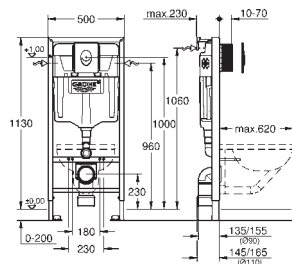

38 750 001	Chrome	4005176863363	283.33

Rapid SL
3-in-1 set for WC, 1.13 m installation height
with flushing cistern GD 2 , 6 l - 9 l

Consisting of:
Rapid SL element for WC (38 528 001)
Skate Air flush plate, chrome, vertical installation (38 505 000)
Rapid SL front wall brackets (38 558 00M)
including WC set for noise protection (37 131 000)