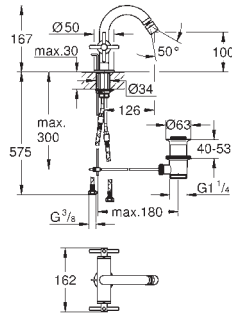

24 027 003	Chrome	4005176455346	413.11
24 027 DC3	supersteel	4005176455353	657.20
24 027 GL3	cool sunrise	4005176493744	641.58
24 027 DA3	warm sunset	4005176493768	641.58
24 027 AL3	Brushed Hard Graphite	4005176455360	751.09

Atrio Bidet mixer 1/2"
M-Size
ceramic headparts 1/2", 90°
GROHE StarLight chrome finish
rapid installation system
ball-joint mousseur
bow spout
pop-up waste set 1 1/4"
flexible connection hoses
with cross handles
Two different sets of caps included. One set with „H“ and „C“ marking, one set without marking.