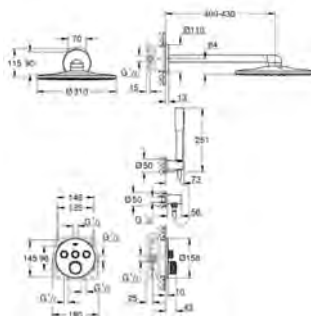

34 705 000	Chrome	4005176413285	1,429.88

Grotherm SmartControl Perfect shower set with Rainshower SmartActive 310

Consisting of:
concealed thermostat with 3 valves
Grotherm SmartControl set for final installation (29 121 000)
GROHE Rapido SmartBox 35 600
Rainshower 310 head shower set (26 475) including head shower with 2 sprays, horizontal shower arm 400 mm and head shower rough-in (26 483 000)
Euphoria Cosmopolitan Stick handshower (27 367)
Rainshower wall holder (27 074 000)
Rainshower wall union 1/2" (27 057 000)
Silverflex shower hose 1.500 mm (28 364)