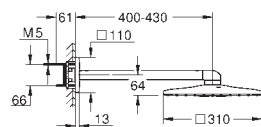

26 481 000	Chrome	4005176425219	566.71
26 481 DC0	supersteel	4005176526268	716.22
26 481 GN0	brushed cool sunrise	4005176557408	870.44
26 481 DL0	brushed warm sunset	4005176557378	870.44
26 481 A00	hard graphite	4005176557330	818.69
26 481 AL0	Brushed Hard Graphite	4005176557347	870.44

Rainshower SmartActive 310 Cube Head shower set ceiling 142 mm, 2 sprays

Consisting of:
head shower Rainshower SmartActive 310 Cube
2 spray patterns:

GROHE PureRain, ActiveRain
142 mm ceiling shower arm
GROHE DreamSpray perfect spray pattern
GROHE StarLight chrome finish
SpeedClean anti-limescale system
Inner WaterGuide for a longer life

requires rough-in set 26 483 000 or 26 484 000 - to be ordered separately