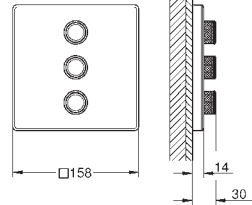

GROHE GROHTHERM SMARTCONTROL

Ref. No.	Colour	EAN	Retail Guide Price (£)

29 158 LS0	moon white	4005176413612	468.22

Grohtherm SmartControl Triple volume control trim
set for final installation for GROHE Rapido SmartBox 35 600 000 metal wall escutcheon with **GROHE FastFixation** (covered escutcheon and shaft sealing, covered fixing), retroactively 6° adjustable 10 mm thin profile escutcheon
GROHE StarLight finish
GROHE SmartControl push for ON-OFF, turn for volume adjustment from EcoJoy to full flow
exchangeable symbols
GROHE ProGrip with knurl structure
multiple outlets can be run simultaneously
cover plate in moon white acrylic glass
without roughing-in-set
flow performance:
outlet D = 28 l/min
outlet E = 28 l/min
outlet A = 28 l/min
outlet D+E+A = 65 l/min
optional flow reducer for CALGreen compliance included

35 600 000		4005176413469	132.18
GROHE Rapido SmartBox Universal rough-in box for concealed installation			

29 118 000	Chrome	4005176412240	492.51
29 118 DC0	supersteel	4005176455032	606.00
29 118 BE0	polished nickel	4005176492952	666.00
29 118 EN0	brushed nickel	4005176492969	711.00
29 118 GL0	cool sunrise	4005176492976	666.00
29 118 GN0	brushed cool sunrise	4005176492983	711.00
29 118 DA0	warm sunset	4005176492990	666.00
29 118 DL0	brushed warm sunset	4005176493003	711.00
29 118 A00	hard graphite	4005176493010	666.00
29 118 AL0	Brushed Hard Graphite	4005176455049	683.67