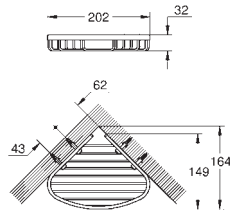

GROHE BAUCOSMOPOLITAN

Ref. No.	Colour	EAN	Retail Guide Price (£)
40 664 001	Chrome	4005176327841	34.56

BauCosmopolitan
Soap wire basket
material: metal
for corner installation
small
suitable for screwing (including screws and dowels)