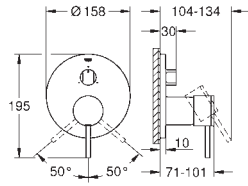

GROHE ATRIO

Ref. No.	Colour	EAN	Retail Guide Price (£)
24 096 003	Chrome	4005176480669	373.78
24 096 DC3	supersteel	4005176480676	521.81
24 096 GL3	cool sunrise	4005176564710	510.00
24 096 DA3	warm sunset	4005176564697	516.12
24 096 AL3	Brushed Hard Graphite	4005176480683	596.32

Atrio

Single-lever mixer with 3-way diverter

set for final installation for

GROHE Rapido SmartBox 35 600

GROHE SilkMove 46 mm ceramic cartridge

GROHE StarLight chrome finish

wall escutcheon with GROHE FastFixation

(covered escutcheon- and shaft sealing, covered fixing)

metal escutcheon, retroactively 6° adjustable

metal lever

3-way diverter

flow performance:

outlet A = 27 l/min,

outlet B = 27 l/min,

outlet C = 27 l/min

without roughing-in-set

35 600 000		4005176413469	132.18
GROHE Rapido SmartBox Universal rough-in box for concealed installation