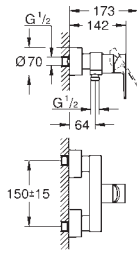

GROHE LINEARE

Ref. No.	Colour	EAN	Retail Guide Price (£)
33 865 001	Chrome	4005176409202	292.21
33 865 DC1	supersteel	4005176412790	376.81
33 865 AL1	Brushed Hard Graphite	4005176586217	376.38

Lineare
Single-lever shower mixer 1/2"
wall mounted
metal lever
GROHE SilkMove 35 mm ceramic cartridge
with temperature limiter
GROHE StarLight chrome finish
shower outlet 1/2"
integrated non-return valve
covered S-unions
protected against backflow

34 719 000	Chrome	4005176457654	383.49