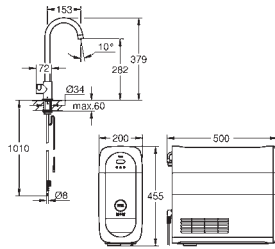

carbon filter and GROHE Blue magnesium + zinc filter

GROHE Blue filter S-Size, filter head with flexible

water hardness adjustment

for regions with water hardness of more than 9° dKH

for regions with water hardness below 9° dKH please order activated carbon filter

40 547 001

GROHE Blue 425 g CO₂ bottle

System requirements: Apple

iPhone with iOS 9.0 or higher

System requirements Android

smart phone with Android 4.3 or higher

Mobile devices and GROHE Ondus App*** are not included in delivery and have to be ordered separately via an authorised Apple store/store/iTunes or Google Play store.

* The Bluetooth word mark and logos are registered trademarks owned by Bluetooth SIG, Inc. and any use of such marks by Grohe AG is under license. Other trademarks and trade names are those of their respective owners.

** Apple, the Apple logo, iPod, iPod Touch, iPhone and iTunes are trademarks of Apple Inc., registered in the U.S. and other countries. Apple is not responsible for the function of this device or its compliance with safety and regulatory standards

*** Available for free via iTunes app or Google Play store.

This product includes an article which is declared as a hazardous substance. Find more information in the safety data sheet. You can download the safety data at: www.grohe.com/safety-data-sheets/

to be equipped with a non-return valve EA approved by Belgaqua