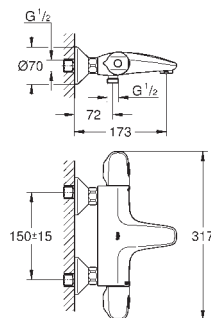

Grotherm 1000
Thermostatic bath/shower mixer 1/2"
wall mounted
GROHE CoolTouch safety housing
GROHE StarLight chrome finish
GROHE MetalGrip ergonomically shaped metal handles
GROHE SafeStop safety button at 38°C
(calibration required)
GROHE SafeStop Plus integrated temperature limiter at max 50°C
GROHE Turbostat C3 compact cartridge
with wax thermoelement
integrated mixed water shut off
GROHE AquaDimmer Eco with multiple function:
- integrated **GROHE EcoButton**
(economy button with economy stop for shower)
- flow control
- diverter: bath/shower
shower bottom outlet 1/2"
mousseur
built-in non return valves
dirt strainers
protected against backflow
S-unions
metal escutcheon
GROHE EcoJoy technology for less water and perfect flow

34 156 003	Chrome	4005176310034	289.86