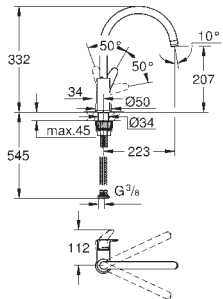

31 536 001   Chrome   4005176478567   77.00

BauCurve
Single-lever sink mixer 1/2"
high spout
monobloc installation
GROHE StarLight chrome finish
GROHE Longlife 28 mm ceramic cartridge
GROHE Zero separated inner water ways - lead and nickel free
spout with mousseur
swivel tubular spout
swivel area 360°
flexible connection hoses
GROHE FastFixation Plus ultra fast and simple installation - no tools needed
for installation on a 60 mm worktop fixation set 48 384 000 is needed