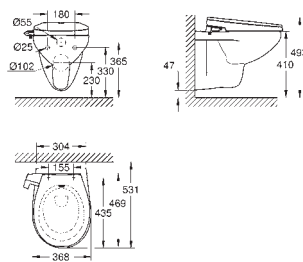

39 651 SH0	alpine white	4005176575327	346.00

Bau Ceramic Manual bidet seat 2-in-1 set wall hung
Consisting of:
Bau manual bidet seat soft close (39 648 SH0)
WC seat with lid
2 dedicated spray arms (1 for anal area, 1 for lady spray)
pre- and post-rinsing of spray nozzle with fresh water
manually operated side handle requires no electricity
adjustable spray intensity
Duroplast WC seat and lid with soft close function
flexible water connection 3/8"

Bau Ceramic wall hung WC (39 427 000)
for concealed cistern
wash down
rimless
horizontal outlet
flush volume 6/3 l
sanitary ware