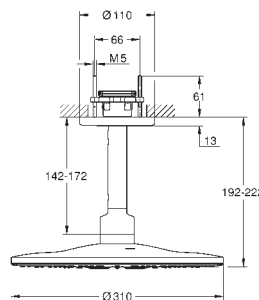

26 477 000

26 477 DC0

26 477 BE0

26 477 EN0

26 477 GL0

26 477 GN0

26 477 DA0

26 477 DL0

26 477 A00

26 477 AL0

chromé

supersteel

nickel

brushed nickel

cool sunrise

brushed cool sunrise

warm sunset

brushed warm sunset

hard graphite

brushed hard graphite

536,50

751,50

858,50

912,00

858,50

912,00

858,50

912,00

858,50

912,00

Rainshower SmartActive 310

Set douche de tête 142 mm, 2 jets

constitué de :

douche de tête Rainshower SmartActive 310

2 jets :

GROHE PureRain, ActiveRain

Bras de douche plafonnier 142 mm

GROHE DreamSpray : répartition uniforme du flux entre tous les diffuseurs

GROHE StarLight : chrome éclatant et durable

GROHE SpeedClean : le calcaire disparaît en un tour de main

Inner WaterGuide longévité maximale

Nécessite le corps encastré 26 483 000 ou 26 484 000 - à commander séparément