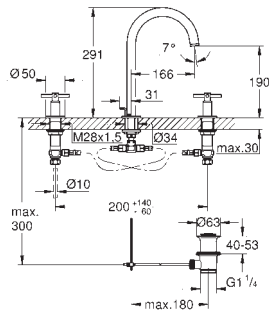

20 008 003	chrome	429.66
20 008 DC3	supersteel	651.00
20 008 GL3	cool sunrise	*
20 008 DA3	warm sunset	*
20 008 AL3	brushed hard graphite	744.00

Atrio
Three-hole basin mixer 1/2"
M-Size
ceramic headparts 1/2", 90°
GROHE StarLight chrome finish
GROHE EcoJoy 5.7 l/min laminar mousseur
swivel tubular spout
with mousseur and stop limiter
pop-up waste set 1 1/4"
pressure-proof, flexible connection hoses
between spout and side valves
with cross handles
Two different sets of caps included. One set with „H“ and „C“ marking, one set without marking.