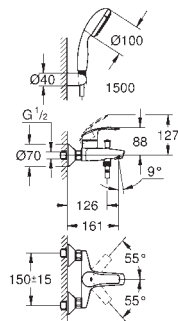

33 302 20A **chrome** **112.00**

Eurosmart
Single-lever bath mixer 1/2"
wall mounted
metal lever
GROHE SilkMove 35 mm ceramic cartridge
with temperature limiter
GROHE StarLight chrome finish
adjustable flow rate limiter
automatic diverter: bath/shower
mousseur
integrated non-return valve in the shower outlet 1/2"
S-unions
metal wall escutcheons
protected against backflow
with shower set
consisting of:
hand shower Tempesta 100, 1 spray, 9.5 l/min (27 923)
wall shower holder (28 605)
Relexaflex hose 1500 mm 1/2" x 1/2" (28 151)