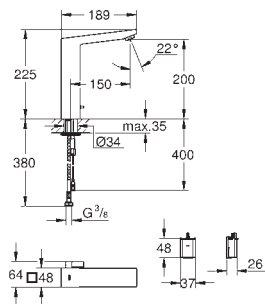

36 441 000

chrome

671.00

Eurocube E

Infra-red electronic basin mixer 1/2" with mixing device and adjustable temperature limiter

with infrared sensor for bi-directional communication for monitoring, configuration and service purpose

6 V lithium-battery, type CR-P2

battery lifetime: approx. 7 years (150 actuations a day)

GROHE StarLight chrome finish laminar spray regulator 5.7 l/min flexible connection hoses

non-return valve dirt strainers with integrated solenoid valve external battery

rapid installation system multistage battery status display

7 pre-set programs:

auto flush

thermal disinfection

cleaning mode

additional functions and precise settings

by remote control 36 407

CE approved

acoustic group I in accordance with DIN 4109

type of protection faucet IP 59K

min. recommended pressure 1.0 bar