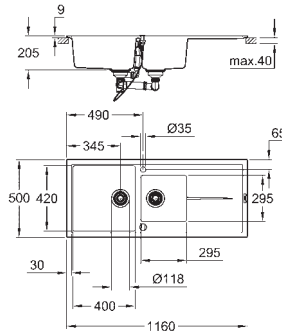

GROHE COMPOSITE SINKS

Ref. No.

Colour

Price netto (€)

31 643 AT0
31 643 AP0

granite gray
granite black

*
*

K400

Composite sink with drainer

model: K400 80-C 116/50 1.5 rev

mounting type: standard built-in

material: quartz composite

GROHE Whisper

min. cabinet size: 800 mm

dimensions: 1160 x 500 mm

1 bowl: 400 x 420 x 205 mm

2 bowl: 295 x 295 x 205 mm

GROHE QuickFix installation system

sink mountable left or right

cut-out: 1140 x 480 mm

drainer: automatic waste fitting

accessories included: automatic waste fitting,
waste kit, basket strainer waste, mounting set