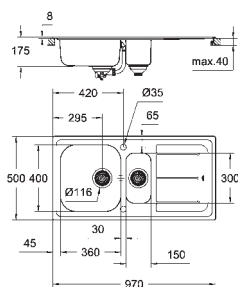

K300

Stainless steel sink with drainer

model: K300 60-S 97/50 1.5 rev

mounting type: standard built-in

material: stainless steel AISI 304 (V2A)

material thickness: 0.7 mm

GROHE StarLight finish

finish: satin finish

GROHE Whisper

min. cabinet size: 600 mm

dimensions: 970 x 500 mm

1 bowl: 360 x 400 x 175 mm

0.5 bowl: 150 x 300 x 155 mm

GROHE QuickFix installation system

sink mountable left or right

cut-out: 950 x 480 mm

drilling holes: 2 x 35 mm

drainer: automatic waste fitting

accessories included: automatic waste fitting,
waste kit, basket strainer waste, mounting set

31 565 SD0

stainless steel

190.83