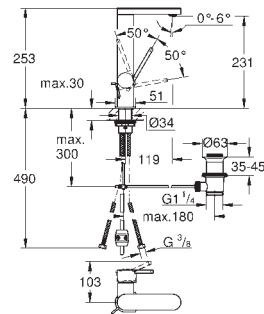

23 843 003

chrome

293.00

Plus
Single-lever basin mixer 1/2"
L-Size
single hole installation
metal lever
GROHE SilkMove 28 mm ceramic cartridge
with temperature limiter
GROHE StarLight chrome finish
GROHE EcoJoy SpeedClean mousseur 5.7 l/min
GROHE AquaGuide adjustable mousseur
rapid installation system
pull out spout
GROHE EasyDock guarantees easy retraction and
smooth docking back to the starting position
pop-up waste set 1 1/4"
flexible connection hoses