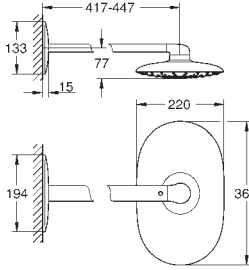

Ref. No.	Colour	Price netto (€)
	26 254 000 Rainshower 360 Duo Head shower set 450 mm, 2 sprays consisting of: head shower Rainshower 360 DUO, spray plate chrome 2 spray patterns: GROHE PureRain/GROHE Rain O² spray* and TrioMassage horizontal 450 mm shower arm GROHE DreamSpray perfect spray pattern GROHE StarLight chrome finish SpeedClean anti-lime system Inner WaterGuide for a longer life requires rough-in set 26 264 001 – to be ordered separately * to be decided at first installation; factory default setting: GROHE PureRain	chrome	595.00
	26 254 LS0 Rainshower 360 Duo Head shower set 450 mm, 2 sprays consisting of: head shower Rainshower 360 DUO, spray plate white 2 spray patterns: GROHE PureRain/GROHE Rain O² spray* and TrioMassage horizontal 450 mm shower arm GROHE DreamSpray perfect spray pattern GROHE StarLight chrome finish SpeedClean anti-lime system Inner WaterGuide for a longer life requires rough-in set 26 264 001 – to be ordered separately * to be decided at first installation; factory default setting: GROHE PureRain	moon white	543.00
	26 450 000 Rainshower 360 Mono Head shower set 450 mm, 1 spray consisting of: head shower Rainshower 360 MONO, spray plate chrome 1 spray: GROHE PureRain/GROHE Rain O² spray* horizontal 450 mm shower arm GROHE DreamSpray perfect spray pattern GROHE StarLight chrome finish SpeedClean anti-lime system Inner WaterGuide for a longer life requires rough-in set 26 264 001 – to be ordered separately * to be decided at first installation; factory default setting: GROHE PureRain	chrome	468.00
	26 450 LS0 Rainshower 360 Mono Head shower set 450 mm, 1 spray consisting of: head shower Rainshower 360 MONO, spray plate white 1 spray: GROHE PureRain/GROHE Rain O² spray* horizontal 450 mm shower arm GROHE DreamSpray perfect spray pattern GROHE StarLight chrome finish SpeedClean anti-lime system Inner WaterGuide for a longer life requires rough-in set 26 264 001 – to be ordered separately * to be decided at first installation; factory default setting: GROHE PureRain	moon white	471.00
	26 264 001 Rainshower 360 Rough-in box for head shower set 26 254 / 26 450 inlets and outlets 1/2" fixing points for back wall leakproof housing removable protection cover with installation information	chrome	97.00