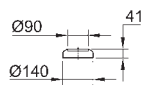

39 454 000

WC connection outlet
horizontal and vertical
length adjustable
60 to 105 mm from wall

chrome

*

39 457 000

WC connection outlet
vertical
length adjustable
93.5 to 137 mm from wall

chrome

*