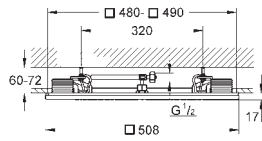

GROHE F-DIGITAL DELUXE

Ref. No. Colour Price netto (€)

27 865 000 chrome 4,620.00

Rainshower F-Series 20"
Ceiling shower with light, 1 spray
Rain
508 x 508 x 59 mm
full spectrum LED: soft light with changing rainbow colours
individually adjustable: permanent lighting with colour selection
power supply for light 12 V DC
CE approved
GROHE DreamSpray perfect spray pattern
GROHE StarLight chrome finish
SpeedClean anti-lime system
suitable for instantaneous heater
requires rough-in set (29 069 000), F-digital Deluxe base unit box (36 397 000), Bluetooth unit (36 371 000) and various cable connections – all to be ordered separately due to installation situation.
this product contains built-in LED lamps, which cannot be changed: energy efficiency class: A+
For detailed planning and product information please contact your local GROHE Customer Service.

29 069 000 chrome 136.00