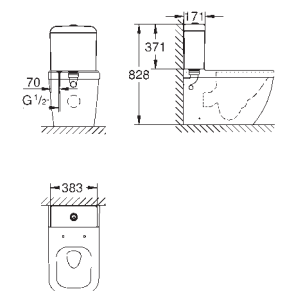

39 332 000 alpine white 129.00

Euro Ceramic Exposed flushing cistern
bottom inlet
inlet and outlet concealed
including flushing set with dual flush
including fixation set
sanitary ware
18 pieces per pallet