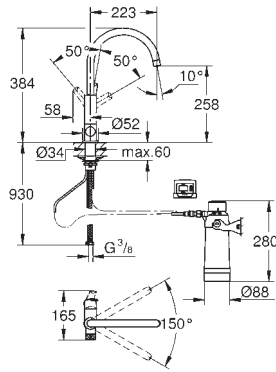

GROHE BLUE PURE

Ref. No.

Colour

Price netto (€)

30 383 000

chrome

*

**GROHE Blue Pure Eurosmart
Starter Kit**

consisting of:

GROHE Blue single-lever sink mixer
with filter function

single hole installation

C-spout

separate handle for filtered water
headpart 1/2"

GROHE StarLight chrome finish

GROHE SilkMove 28 mm ceramic cartridge

swivel tubular spout

swivel area 360°

separate inner water ways for filtered

and non-filtered water

flexible connection hoses

GROHE Blue filter head

GROHE Blue activated carbon filter for premium taste

capacity 3000 l

filter exchange timer including 2 x AA batteries