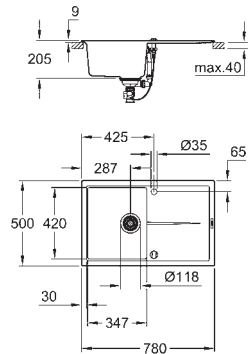

GROHE COMPOSITE SINKS

Ref. No.

Colour

Price netto (€)

31 639 AT0
31 639 AP0

granite gray
granite black

*
*

K400

Composite sink with drainer

model: K400 50-C 78/50 1.0 rev
mounting type: standard built-in
material: quartz composite

GROHE Whisper

min. cabinet size: 500 mm
dimensions: 780 x 500 mm
1 bowl: 347 x 440 x 205 mm

GROHE QuickFix installation system

sink mountable left or right
cut-out: 765 x 485 mm
drainer: automatic waste fitting
accessories included: automatic waste fitting,
waste kit, basket strainer waste, mounting set