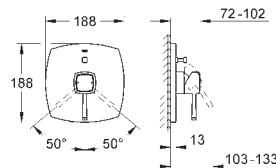

19 920 000	chrome	340.00
19 920 IGO	chrome/gold	389.00
19 920 DAO	warm sunset	449.00

Grandera
Single-lever bath mixer
set for final installation for
35 501 000
without concealed body
GROHE StarLight chrome finish
automatic diverter: bath/shower
escutcheon- and shaft-sealing
metal escutcheon
covered fixing
min. recommended pressure 1.0 bar