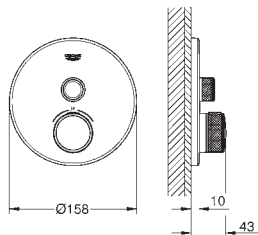

GROHE GROHTHERM SMARTCONTROL

Ref. No.	Colour	Price netto (€)
29 118 000	chrome	432.00
29 118 DC0	supersteel	586.00
29 118 AL0	brushed hard graphite	586.00

Grotherm SmartControl
Thermostat for concealed installation with one valve
set for final installation for
GROHE Rapido SmartBox 35 600 000
metal wall escutcheon with **GROHE QuickFix**
(covered escutcheon and shaft sealing, covered
fixing), retroactively 6° adjustable
GROHE StarLight chrome finish
GROHE SmartControl push for ON-OFF, turn for
volume adjustment from EcoJoy to full flow, exchangeable symbols
GROHE TurboStat compact cartridge
with wax thermoelement
GROHE SafeStop at 38°C
GROHE SafeStop Plus optional temperature limiter at 43°C or 46°C included
built-in non return valves and dirt strainers
without roughing-in-set
flow performance:
outlet A (to external shut-off) = 34 l/min
outlet B/C = 29 l/min

35 600 000	chrome	68.00
GROHE Rapido SmartBox universal rough-in box for concealed installation		

29 119 000	chrome	475.00
29 119 DC0	supersteel	638.00
29 119 AL0	brushed hard graphite	729.00