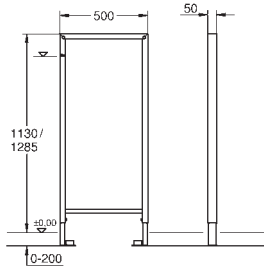

38 548 001

chrome

124.00

Rapid SL
Empty element, 1.13 m installation height

for the installation of fitting holders
or to cover the distance between
two elements (60 - 170 cm)
for installation back to back with free-standing
elements
TÜV approved
for on-the-wall installation please order wall brackets 38 558 00M (sold separately)

38 629 000

chrome

46.00

Rapid SL
Extension

for floor constructions from 200 up to 350 mm
fixing material
not suitable for project elements