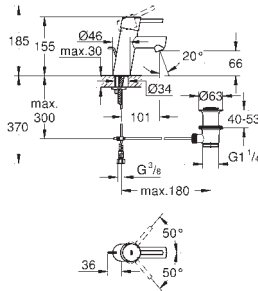

32 204 10E **chrome** **142.00**
Concetto
Single-lever basin mixer 1/2"
S-Size
single hole installation
metal lever
GROHE SilkMove 28 mm ceramic cartridge
temperature limiter
GROHE StarLight chrome finish
GROHE EcoJoy SpeedClean mousseur 5.7 l/min
GROHE QuickFix installation system
with centering support
pop-up waste set 1 1/4"
flexible connection hoses
acoustic group I in accordance with DIN 4109

32 204 001 **chrome** **141.00**
ditto, with non-restricted flow