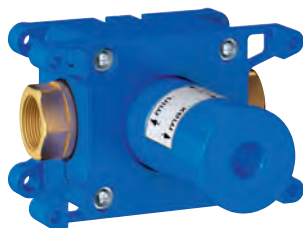

GROHE RAPIDO C / STOP VALVES

Ref. No. Colour Price netto (€)

35 028 000 chrome 135.00

Rapido C
Rough-in for single volume control
for grid installation of Grohtherm Custom Shower system
built-in box with removable protection cover
waterproof membrane base for wall sealing
for masonry and drywall installation
fixing points for front and back wall
aramä DR
pre-assembled ceramic headpart 3/4"
connection threads 1/2"
flow rate:
55 l/min. at 3 bar
installation depth 70 - 95 mm
min. recommended pressure 1.0 bar