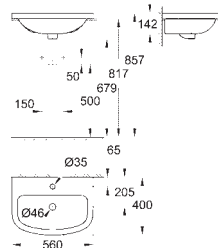

39 422 000

alpine white

68.00

Bau Ceramic Counter basin 55
built-in
1 hole punched with overflow
560 x 400 mm
sanitary ware
21 pieces per pallet