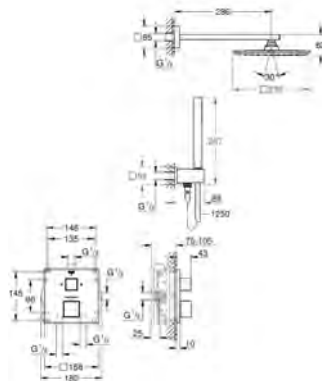

Grotherm Cube
Perfect shower set with Rainshower Allure 230

consisting of:
Grotherm Cube set for final installation with Aquadimmer (24 154)
GROHE Rapido SmartBox universal rough-in box, 1/2" (35 600)
Rainshower Allure 230 metal head shower (27 479)
Rainshower shower arm (27 709)
hand shower Euphoria Cube (27 699 000) 9,5 l/min.
shower outlet elbow (26 370)
Silverflex shower hose 1 250 mm (28 362)

23 409 000 chrome 655.00