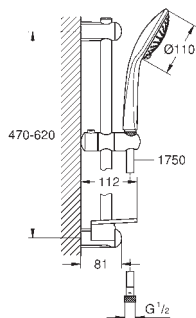

27 232 001 **chrome** **109.00**

**Euphoria 110 Champagne
Shower rail set 3 sprays**

consisting of:
hand shower Champagne (27 222 000)
shower rail, 600 mm (27 499)
Silverflex shower hose 1750 mm (28 388 000)
GROHE EasyReach tray (27 596)
GROHE SprayDimmer (Stepless flow rate reduction)
GROHE DreamSpray perfect spray pattern
GROHE StarLight chrome finish
GROHE QuickFix (upper bracket adjustable for adaption to existing drilling holes)
SpeedClean anti-lime system
Inner WaterGuide for a longer life
Twistfree to prevent hose from twisting
suitable for instantaneous heater
min. recommended pressure 1.0 bar