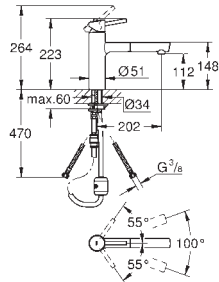

31 129 001 chrome 252.00
31 129 DC1 supersteel 321.00

Concetto
Single-lever sink mixer 1/2"
medium spout
single hole installation
GROHE StarLight finish
GROHE SilkMove 35 mm ceramic cartridge
pull out mousseur
adjustable flow rate limiter
swivel cast spout
swivel area 100°
protected against backflow
flexible connection hoses
rapid installation system
min. recommended pressure 1.0 bar