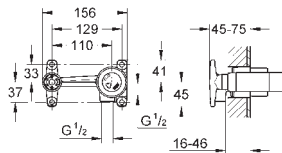

33 769 000 chrome 252.00

Single-lever mixer 1/2", concealed body
for 2-hole basin mixers
wall installation
without finishing trim set
GROHE SilkMove 46 mm ceramic cartridge
adjustable flow rate limiter
installation depth 45 to 75 mm
installation device