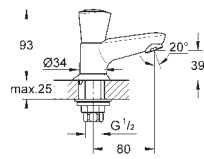

GROHE COSTA S

Ref. No.

Colour

Price netto (€)

20 405 001

chrome

50.00

Costa S
Pillar tap 1/2"
metal handle
heat-insulated
screwable
marking: blue
Carbodur headpart
cast spout with mousseur
union nut 1/2" x 10.5 mm
GROHE StarLight chrome finish