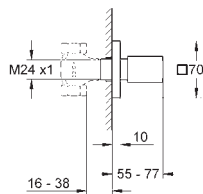

19 910 000 **chrome** **51.00**

Eurocube
Volume Control Trim
for GROHE concealed valves, 1/2", 3/4", 1"
without concealed body
installation depth infinitely adjustable
16 - 38 mm
metal handle
sliding escutcheon with wall sealing
GROHE StarLight chrome finish
for use with rough-in valve 29 273 & 29 274