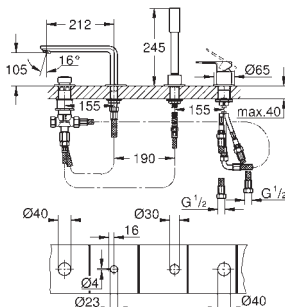

Lineare
4-hole single-lever bath combination
GROHE SilkMove 35 mm ceramic cartridge
with temperature limiter
GROHE StarLight chrome finish
consisting of:
pre-assembled spout fixing
single lever mixer operating element
metal lever
bath inlet with mousseur
diverter bath/shower
hand shower Sena Stick (26 465)
metal shower hose 2000 mm
flexible connection hoses
connection for shower hose
protected against backflow
for use with (29 037 000)
min. recommended pressure 1.0 bar