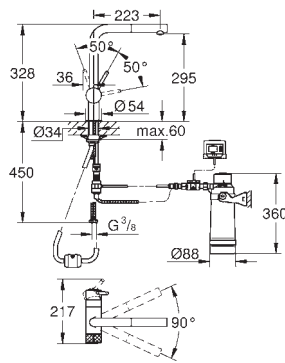

GROHE BLUE PURE

Ref. No.

Colour

Price netto (€)

30 393 000

chrome

*

GROHE Blue Pure Minta Starter Kit

consisting of:

GROHE Blue single-lever sink mixer
with filter function

single hole installation

L-spout

pull out mousseur

separate handle for filtered water

headpart 1/2"

GROHE StarLight chrome finish

GROHE SilkMove 46 mm ceramic cartridge

swivel tubular spout

swivel area 360°

separate inner water ways for filtered

and non-filtered water

flexible connection hoses

GROHE Blue filter head

GROHE Blue Ultrasafe filter for bacteria filtration and premium taste

capacity 3000 l

flow meter for filter lifetime measurement including 2 x AA batteries