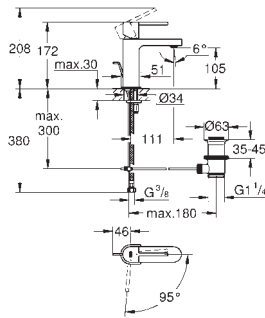

23 870 003 **chrome** **180.00**
Plus
Single-lever basin mixer 1/2"
S-Size
single hole installation
metal lever
GROHE SilkMove ES 28 mm ceramic cartridge
with energy saving function via cold start
with temperature limiter
GROHE StarLight chrome finish
GROHE EcoJoy SpeedClean mousseur 5.7 l/min
GROHE AquaGuide adjustable mousseur
GROHE QuickFix Plus installation system
pop-up waste set 1 1/4"
flexible connection hoses