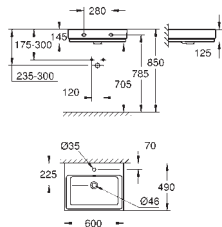

39 473 00H

alpine white

173.00

**Cube Ceramic
Wash basin 60**

wall hung
1 hole punched, 2 holes pre-punched
with overflow
600 x 490 mm

sanitary ware
PureGuard anti scale coating and anti bacterial glazing
16 pieces per pallet