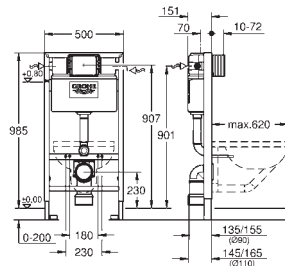

GROHE RAPID SL FOR WC

Ref. No.

Colour

Price netto (€)

38 995 000

chrome

339.00

Rapid SL

Element for WC with flushing cistern 80 mm, variable width 1.13 m installation height

for small, narrow bathrooms
variable element width 0.70 – 1.20 m
for on-the-wall installation
powder coated steel frame, self-supporting
for dry-cladding, completely pre-assembled
with fixed connections
quick adjustment, lockable
fixing material
TÜV approved
2 WC fixing bolts
fixing device for ceramic
distance of fixing bolts 180/230 mm
outlet bend Ø 90 mm
depth adjustable
reducer Ø 90/110 mm
inlet and outlet connecting set

flushing cistern 80 mm, 6 - 9 l, containing following features:

adjustment ex factory 6 l and 3 l
pneumatic discharge valve offering 3 modes of operation: dual flush or start/stop or single flush
water supply from top
low noise (group I acc. to German Noise Specification)
insulated against condensation
water supply 1/2" and push fit flexible hose union
no tools required for the installation
of the inspection shaft incl. protection during construction phase
for vertical use

including wall brackets 38 558 00M for on-the-wall installation
for installation in Scandinavia please order adapter 38 338 000 (sold separately)

38 525 001

chrome

314.00

Rapid SL

Element for WC, 1.00 m installation height with flushing cistern 6 - 9 l