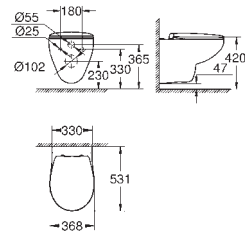

GROHE BAU CERAMIC

Ref. No. Colour Price netto (€)

39 351 000 alpine white 117.00

Bau Ceramic Wall hung WC set
WC seat and lid with soft close feature
for concealed cistern
wash down
rimless
horizontal outlet
flush volume 6/3 l
sanitary ware
12 pieces per pallet