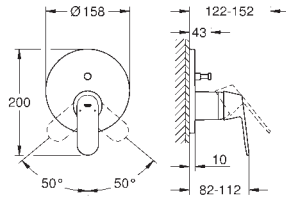

GROHE EUROSMART COSMOPOLITAN

Ref. No.

Colour

Price netto (€)

24 045 000

chrome

127.00

Eurosmart Cosmopolitan
Single-lever mixer with 2-way diverter
set for final installation for
GROHE Rapido SmartBox 35 600 000
GROHE SilkMove 46 mm ceramic cartridge
GROHE StarLight chrome finish
wall escutcheon with **GROHE QuickFix** (covered
escutcheon- and shaft sealing, covered fixing)
metal escutcheon, retroactively 6° adjustable
metal lever
automatic 2-way diverter
flow performance:
outlet B = 27 l/min, outlet C = 27 l/min
without roughing-in-set

35 600 000

chrome

68.00

GROHE Rapido SmartBox universal rough-in box for concealed installation

25 219 001

chrome

377.00