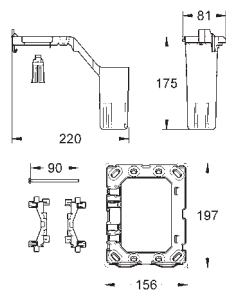

38 796 000

chrome

71.00

GROHE Fresh retro-fit set

for GROHE flushing cistern GD 2 with pneumatic
discharge valve and regular inspection shaft
not suitable for Skate Cosmopolitan with
wood or glass or metal surface
fixing frame with opening function
with box for support of aromatic tabs
for chlorine-free tabs only
for all GROHE wall plates
156 x 197 mm