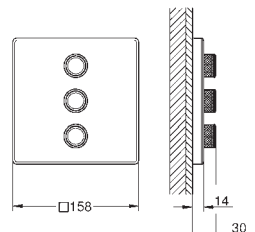

Grotherm SmartControl

Triple volume control trim

set for final installation for
GROHE Rapido SmartBox 35 600 000/35 601 000

metal wall escutcheon with **GROHE QuickFix**
(covered escutcheon and shaft sealing, covered
fixing), retroactively 6° adjustable

10 mm thin profile escutcheon

GROHE StarLight finish

GROHE SmartControl push for ON-OFF, turn for
volume adjustment from EcoJoy to full flow
exchangeable symbols

multiple outlets can be run simultaneously

cover plate in moon white acrylic glass

without roughing-in-set

flow performance:

outlet D = 28 l/min

outlet E = 28 l/min

outlet A = 28 l/min

outlet D+E+A = 65 l/min

optional flow reducer for CALGreen compliance included

35 600 000

chrome

68.00

GROHE Rapido SmartBox universal rough-in box for concealed installation