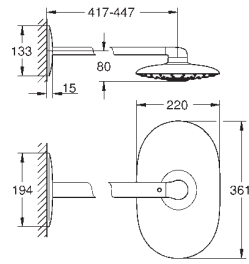

Ref. No.	Colour	Price netto (€)
	26 254 000 Rainshower 360 Duo Head shower set 450 mm, 2 sprays consisting of: head shower Rainshower 360 DUO, spray plate chrome 2 spray patterns: GROHE PureRain/GROHE Rain O² spray* and TrioMassage horizontal 450 mm shower arm GROHE DreamSpray perfect spray pattern GROHE StarLight chrome finish SpeedClean anti-lime system Inner WaterGuide for a longer life requires rough-in set 26 264 001 – to be ordered separately * to be decided at first installation; factory default setting: GROHE PureRain	chrome	595.00
	26 254 LS0 Rainshower 360 Duo Head shower set 450 mm, 2 sprays consisting of: head shower Rainshower 360 DUO, spray plate white 2 spray patterns: GROHE PureRain/GROHE Rain O² spray* and TrioMassage horizontal 450 mm shower arm GROHE DreamSpray perfect spray pattern GROHE StarLight chrome finish SpeedClean anti-lime system Inner WaterGuide for a longer life requires rough-in set 26 264 001 – to be ordered separately * to be decided at first installation; factory default setting: GROHE PureRain	moon white	543.00
	26 450 000 Rainshower 360 Mono Head shower set 450 mm, 1 spray consisting of: head shower Rainshower 360 MONO, spray plate chrome 1 spray: GROHE PureRain/GROHE Rain O² spray* horizontal 450 mm shower arm GROHE DreamSpray perfect spray pattern GROHE StarLight chrome finish SpeedClean anti-lime system Inner WaterGuide for a longer life requires rough-in set 26 264 001 – to be ordered separately * to be decided at first installation; factory default setting: GROHE PureRain	chrome	468.00
	26 450 LS0 Rainshower 360 Mono Head shower set 450 mm, 1 spray consisting of: head shower Rainshower 360 MONO, spray plate white 1 spray: GROHE PureRain/GROHE Rain O² spray* horizontal 450 mm shower arm GROHE DreamSpray perfect spray pattern GROHE StarLight chrome finish SpeedClean anti-lime system Inner WaterGuide for a longer life requires rough-in set 26 264 001 – to be ordered separately * to be decided at first installation; factory default setting: GROHE PureRain	moon white	471.00
	26 264 001 Rainshower 360 Rough-in box for head shower set 26 254 / 26 450 inlets and outlets 1/2" fixing points for back wall leakproof housing removable protection cover with installation information	chrome	97.00