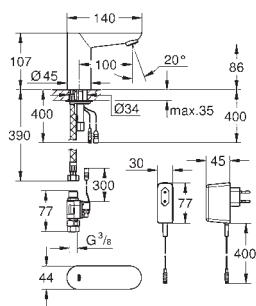

Euroeco Cosmopolitan E

Infra-red electronic basin tap 1/2" without mixing device

with infrared sensor for bi-directional communication
for monitoring, configuration and service purpose
for cold or premixed water
with plug transformer 100-230 V AC, 50-60 Hz, 6 V DC
GROHE EcoJoy mousseur 5.7 l/min
flexible connection hoses

dirt strainers
external solenoid valve
rapid installation system

7 pre-set programs:
auto flush
thermal disinfection
cleaning mode
additional functions and precise settings
by remote control 36 407

CE approved
acoustic group I in accordance with DIN 4109
type of protection faucet IP 59K
min. recommended pressure 1.0 bar

36 384 000

chrome

538.00