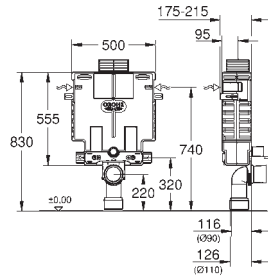

Ref. No.

Colour

Price netto (€)

38 415 001

chrome

243.00

Uniset

**Element for WC, 0.82 m installation height
with flushing cistern 6 - 9 l**