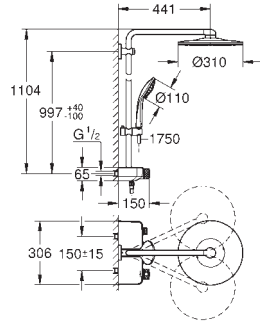

Ref. No. Colour Price netto (€)

26 507 000 chrome 913.00
26 507 LS0 moon white 1,002.40

Euphoria SmartControl System 310 Duo
Shower system with thermostat for wall mounting
consisting of:
horizontal 450 mm shower arm
upper bracket adjustable for minimal adaption to existing drilling holes
exposed SmartControl thermostat
allows change between:
head shower Rainshower 310 SmartActive, spray plate chrome
GROHE PureRain and Centered Jet spray
hand shower Euphoria 110 Massage, spray plate white (27 221 001)
3 spray patterns:
Rain, SmartRain, Massage
adjustable in height with gliding element
Silverflex shower hose 1750 mm (28 388 000)
GROHE DreamSpray perfect spray pattern
GROHE StarLight chrome finish
GROHE CoolTouch no risk of scalding
GROHE TurboStat compact cartridge
with wax thermoelement
GROHE EcoJoy technology for less water and perfect flow
- GROHE SafeStop at 38°C
GROHE SafeStop Plus optional temperature limiter at 43°C included
GROHE SmartControl push for ON-OFF, turn for
volume adjustment from EcoJoy to full flow
integrated **GROHE EasyReach** shower tray
SpeedClean anti-lime system
Inner WaterGuide for a longer life
Twistfree to prevent hose from twisting
suitable for instantaneous heaters
from 18 kW/h
minimum flow rate 7 l/min.
min. recommended pressure 1.0 bar