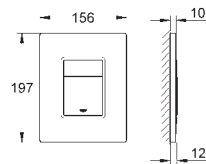

38 732 BR0 titanium 121.00
ditto, with anti-fingerprint surface

*** SPA colours:
● BE ● GL ● DA ● A0
● EN ● GN ● DL ● AL

38 859 XG0 black graphics 100.00

Skate Cosmopolitan
Wall plate
with printed graphics
for dual flush or start & stop actuation
for pneumatic discharge valve AV1
vertical and horizontal installation
156 x 197 mm
made of ABS
GROHE StarLight finish
GROHE EcoJoy technology for less water and perfect flow