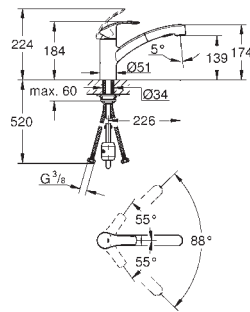

30 305 000 chrome 160.00
30 305 DC0 supersteel 211.00

Eurosmart
Single-lever sink mixer 1/2"
low spout
single hole installation
GROHE StarLight chrome finish
GROHE SilkMove 35 mm ceramic cartridge
flow strainer
with integrated temperature limiter
pull-out dual spray control - switches back and forth between regular flow and spray
diverter: laminar spray/**SpeedClean** shower jet
automatic return to laminar spray
adjustable flow rate limiter
swivel cast spout
88° swivel radius
separate inner water ways – lead and nickel free
flexible connection hoses
rapid installation system
protected against backflow