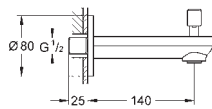

13 257 000 chrome *

BauCosmopolitan
Bath spout
wall mounted
GROHE StarLight chrome finish
mousseur
automatic diverter: bath/shower
projection 140 mm
female thread 1/2"
flexible connection hoses