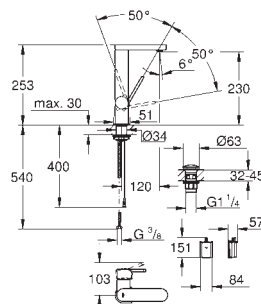

23 850 003

chrome

*

Plus
Single-lever basin mixer 1/2" with temperature display L-Size

LED water temperature display
single hole installation
metal lever
6 V alkaline mono battery, 4 x mono cell external battery
GROHE SilkMove 28 mm ceramic cartridge with temperature limiter
GROHE StarLight chrome finish
GROHE EcoJoy SpeedClean mousseur 5.7 l/min
GROHE AquaGuide adjustable mousseur rapid installation system
swivel spout with easy docking
swivel area 90°
smooth body with push-open pop-up waste set 1 1/4"
flexible connection hoses