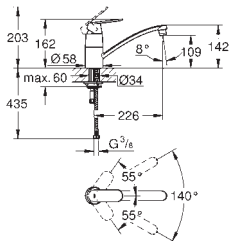

32 842 000

chrome

132.00

Eurosmart Cosmopolitan
Single-lever sink mixer 1/2"

low spout
single hole installation
GROHE StarLight finish
GROHE SilkMove 35 mm ceramic cartridge
mousseur
adjustable flow rate limiter
swivel tubular spout
swivel area 140°
flexible connection hoses
rapid installation system