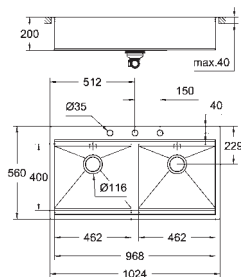

31 585 SD0

stainless steel

1,707.50

K800

Stainless steel sink

model: K800 120-S 102.4/56 2.0

mounting type: flush mount

material: stainless steel AISI 304 (V2A)

material thickness: 1 mm

GROHE StarLight finish

finish: satin finish

GROHE Whisper

min. cabinet size: 1200 mm

dimensions: 1024 x 560 mm

2 bowls: 462 x 400 x 200 mm

GROHE QuickFix installation system

drainer: automatic waste fitting

accessories included: automatic waste fitting, waste kit, basket strainer waste, mounting set