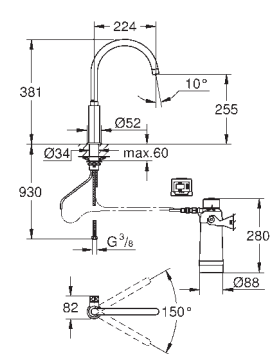

30 387 000

chrome

*

**GROHE Blue Pure Mono
Starter Kit**

consisting of:

GROHE Blue Mono faucet with filter function

single hole installation

C-spout

handle for filtered table water
headpart 1/2"

GROHE StarLight chrome finish

swivel tubular spout

swivel area 360°

flexible connection hoses

GROHE Blue filter head

GROHE Blue activated carbon filter for premium taste

capacity 3000 l

filter exchange timer including 2 x AA batteries