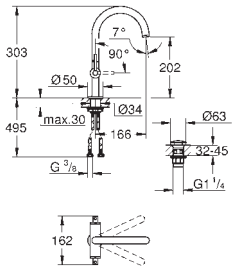

21 022 003	chrome	372.00
21 022 DC3	supersteel	520.00
21 022 GL3	cool sunrise	*
21 022 DA3	warm sunset	*
21 022 AL3	brushed hard graphite	595.00

Atrio
One-hole basin mixer, 1/2"
L-Size
ceramic headparts 1/2", 90°
GROHE StarLight chrome finish
GROHE EcoJoy 5.7 l/min laminar mousseur
rapid installation system
swivel tubular spout
with mousseur and stop limiter
Push-open waste set 1 1/4"
flexible connection hoses
with lever handles
Two different sets of caps included. One set with
„H“ and „C“ marking, one set without marking.