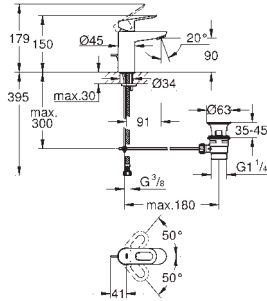

23 335 000 **chrome** **80.00**

BauLoop
Single-lever basin mixer 1/2"
S-Size
single hole installation
metal lever
GROHE Longlife 28 mm ceramic cartridge
GROHE StarLight chrome finish
GROHE EcoJoy mousseur 5.7 l/min
rapid installation system
plastic pop-up waste set 1 1/4"
flexible connection hoses