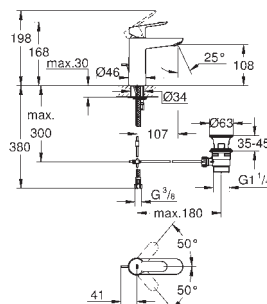

23 758 000 **chrome** **80.00**

BauEdge
Single-lever basin mixer 1/2"
M-Size
single hole installation
metal lever
GROHE Longlife 28 mm ceramic cartridge
GROHE StarLight chrome finish
GROHE EcoJoy mousseur 5.7 l/min
rapid installation system
plastic pop-up waste set 1 1/4"
flexible connection hoses