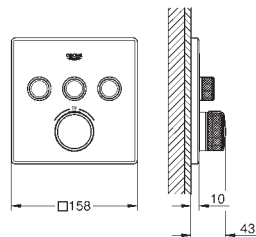

35 600 000 chrome 68.00
GROHE Rapido SmartBox universal rough-in box for concealed installation