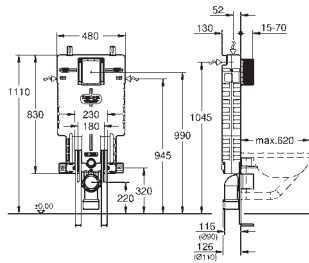

GROHE UNISSET FRAMES AND ACCESSORIES

Ref. No.

Colour

Price netto (€)

38 642 001

chrome

203.00

Uniset

Element for WC with EPS housing and support feet with flushing cistern GD 2

sound-insulating EPS module for masonry-in
830 x 470 x 130 mm
rail adaptors for modular fixing
wall rail with fixing accessories for single installation
2 WC fixing bolts
distance of fixing bolts 180/230 mm
fixing device for ceramic
outlet bend $\varnothing$ 90 mm
depth adjustable
reducer $\varnothing$ 90/110 mm

flushing cistern GD 2, 6 - 9 l, containing following features:

inlet and outlet connecting set
adjustment ex factory 6 l and 3 l
pneumatic discharge valve offering 3 modes of operation: dual flush or start/stop or single flush
water supply from left/right/back or top
low noise (group I acc. to German Noise Specification)
insulated against condensation
1/2" water supply connection including integrated angle valve and push fit flexible hose union
no tools required for the installation
of the inspection shaft incl. protection during construction phase

preparation for shower toilets with additional accessory 40 899 000 (sold separately)
for mounting of small flush plates please order revision shaft 40 911 000 (sold separately)

39 165 000

chrome

117.00