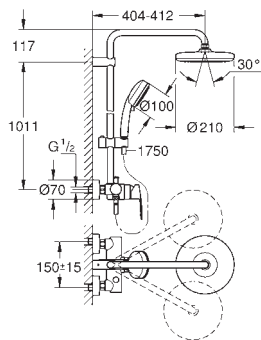

26 224 001

chrome

397.00

Tempesta Cosmopolitan System 210 Shower system with single lever mixer for wall mounting

consisting of:

horizontal swivable 390 mm shower arm

exposed single-lever shower mixer with diverter

allows change between:

head shower Tempesta 210 (26 408)

spray pattern: Rain

with ball joint

rotation angle $\pm 15^\circ$

hand shower Tempesta Cosmopolitan 100 (27 571 001)

2 spray patterns:

Rain, Jet

adjustable in height with gliding element

Rotaflex shower hose 1.750 mm 1/2" x 1/2" (28 410)

GROHE SilkMove 46 mm ceramic cartridge

GROHE DreamSpray perfect spray pattern

GROHE StarLight chrome finish

SpeedClean anti-lime system

Inner WaterGuide for a longer life

Twistfree to prevent hose from twisting

suitable for instantaneous heaters

from 18 kW/h

minimum flow rate 7 l/min.

min. recommended pressure 1.0 bar