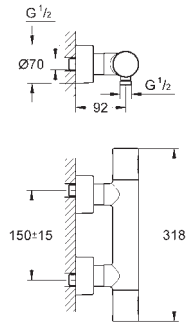

GROHE GROHTHERM 3000 COSMOPOLITAN

Ref. No.

Colour

Price netto (€)

34 274 000

chrome

459.00

Grotherm 3000 Cosmopolitan
Thermostatic shower mixer 1/2"
wall mounted

100% GROHE CoolTouch consisting of safety housing + S-unions with CoolTouch escutcheons
GROHE StarLight chrome finish
GROHE SafeStop at 38°C
GROHE SafeStop Plus optional temperature limiter at 43°C included
GROHE TurboStat compact cartridge with wax thermoelement
integrated mixed water shut off
volume handle with **GROHE EcoButton** (economy button with individually adjustable economy stop)
Carborundum ceramic headpart 1/2", 180°
shower bottom outlet 1/2"
built-in non return valves
dirt strainers
protected against backflow
covered S-unions, CoolTouch escutcheons with wall sealing
GROHE EcoJoy technology for less water and perfect flow

34 276 000

chrome

514.00