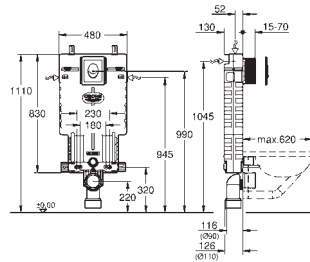

* price upon request

GROHE UNISSET FRAMES AND ACCESSORIES

GROHE UNISSET FRAMES AND ACCESSORIES

Ref. No.

Colour

Price netto (€)

38 723 001

chrome