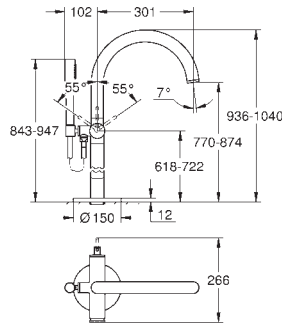

GROHE ATRIO

Ref. No. Colour Price netto (€)

32 653 003	chrome	1,350.00
32 653 DC3	supersteel	1,750.00
32 653 GL3	cool sunrise	*
32 653 DA3	warm sunset	*
32 653 AL3	brushed hard graphite	1,890.00

Atrio
Single-lever bath mixer, floor mounted
set for final installation for 45 984
without roughing-in-set
GROHE SilkMove 35 mm ceramic cartridge with temperature limiter
GROHE StarLight chrome finish automatic diverter: bath/shower spout with mousseur projection 301 mm
integrated non-return valve in the shower outlet 1/2" with shower holder
hand shower Sena Stick (26 465)
Silverflex shower hose 1250 mm protected against backflow