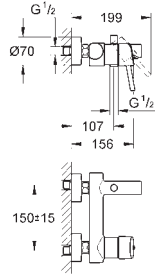

GROHE CONCETTO

Ref. No. Colour Price netto (€)

32 211 001 **chrome** **170.00**

Concetto
Single-lever bath mixer 1/2"
wall mounted
metal lever
GROHE SilkMove 46 mm ceramic cartridge
GROHE StarLight chrome finish
adjustable flow rate limiter
automatic diverter: bath/shower
mousseur
integrated non-return valve in the shower outlet 1/2"
S-unions
protected against backflow
optional temperature limiter ref. no. 46 308 000
min. recommended pressure 1.0 bar
acoustic group I in accordance with DIN 4109