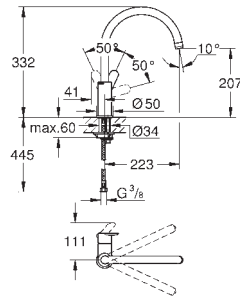

Ref. No.

Colour

Price netto (€)

31 367 000

chrome

103.00

BauEdge
Single-lever sink mixer 1/2"
high spout
single hole installation
GROHE StarLight chrome finish
GROHE Longlife 28 mm ceramic cartridge
spout with mousseur
swivel tubular spout
swivel area 360°
flexible connection hoses
rapid installation system
min. recommended pressure 1.0 bar