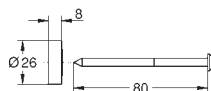

26 385 000

chrome

14.00

**Rainshower SmartControl
Compensation disc**

for Rainshower SmartControl systems
26 250, 26 361, 26 379
stackable