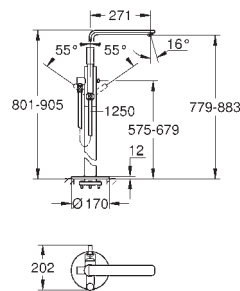

Lineare
Single-lever bath mixer 1/2", floor mounted
set for final installation for 45 984
without roughing-in-set
GROHE SilkMove 35 mm ceramic cartridge with temperature limiter
GROHE StarLight chrome finish
automatic diverter: bath/shower
spout with mousseur projection 271 mm
integrated non-return valve in the shower outlet 1/2"
with shower holder
hand shower Sena Stick (26 465)
Silverflex shower hose 1 250 mm (28 362)
protected against backflow

45 984 001 chrome 444.00