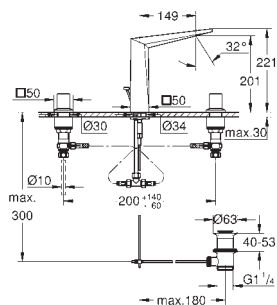

20 344 000	chrome	817.00
20 344 DC0	supersteel	*
20 344 A00	hard graphite	1,020.00
20 344 AL0	brushed hard graphite	968.00

Allure Brilliant
Three-hole basin mixer 1/2"
M-Size
ceramic headparts 1/2", 90°
GROHE StarLight chrome finish
GROHE EcoJoy 5.0 l/min. flow limiter
spout with integrated mousseur
pop-up waste set 1 1/4"
pressure-proof, flexible connection hoses
between spout and side valves
min. recommended pressure 1.0 bar