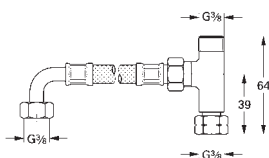

47 533 000

chrome

40.00

Grotherm Micro
Connection set
for Grotherm Micro
consisting of:
union nut 3/8"
T-unit
2 outlets 3/8" male thread
flexible connection hose
union nuts
GROHE StarLight chrome finish