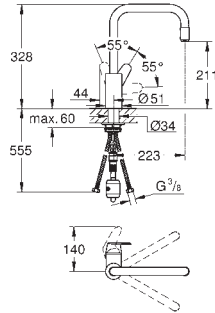

31 122 004 **chrome** **231.00**

Eurodisc Cosmopolitan
Single-lever sink mixer 1/2"
high spout
single hole installation
GROHE StarLight chrome finish
GROHE SilkMove 35 mm ceramic cartridge
GROHE EasyDock guarantees easy retraction and smooth docking back to the starting position
GROHE Zero separated inner water ways - lead and nickel free
pull out mousseur
adjustable flow rate limiter
swivel tubular spout
swivel area 360°
protected against backflow
flexible connection hoses
rapid installation system
min. recommended pressure 1.0 bar