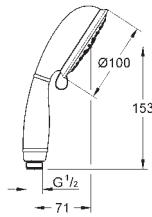

GROHE TEMPESTA

Ref. No. Colour Price netto (€)

27 608 001 chrome 35.00

Tempesta Rustic 100
Hand shower 4 sprays
GROHE Rain O², Rain, Massage, Jet
GROHE EcoJoy 9,5 l/min flow limiter
GROHE DreamSpray perfect spray pattern
GROHE StarLight chrome finish
SpeedClean anti-lime system
Inner WaterGuide for a longer life
universal mounting system, fitting all standard shower hoses
suitable for instantaneous heater

26 085 001 chrome *

ditto, with non-restricted flow