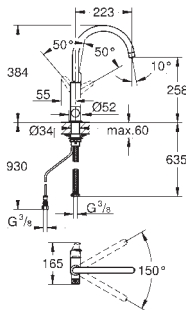

31 723 000

chrome

*

GROHE Blue Pure BauCurve

**Single-lever sink mixer with filter function
single hole installation**

C-spout

separate handle for filtered water

headpart 1/2"

GROHE StarLight chrome finish

GROHE SilkMove 28 mm ceramic cartridge

swivel tubular spout

swivel area 360°

separate inner water ways for filtered

and non-filtered water

flexible connection hoses