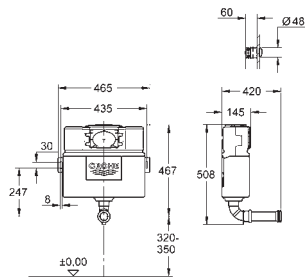

38 691 000

chrome

153.00

**Eau2
WC flushing cistern 0.82 m
6l / 3l**

Dual Flush
low noise filling valve
6 l flush
concealed installation
0.82 m installation height
water supply from left/right or back
connection from left / right or back
non-interruptible flush cycle
front or top single 6 l only flush
water supply from left/right or top
low noise (group I acc. to German Noise Specification)
insulated against condensation
415 x 410 x 360 mm
with angle stop valve 1/2" and flush pipe
1/2" water supply connection
angle valve 1/2"
fixing brackets
flush pipe
without wall plate/actuation
protecting block
min. recommended static pressure 0.2 bar
air button
front or top actuation
extended hose length for flexibility when positioning the actuation
sleek and minimal styling allows the button to be fitted in any 360degree orientation
GROHE EcoJoy technology for less water and perfect flow