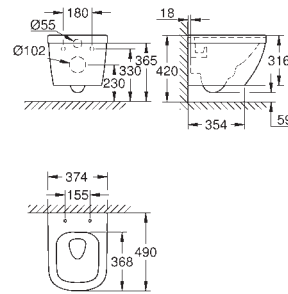

39 206 000 alpine white 162.00
39 206 00H alpine white 194.00

Euro Ceramic Wall hung compact WC
for concealed cistern
horizontal outlet
GROHE Triple Vortex flushing technology
wash down
rimless
flush volume 3/5 l
49 cm width
including fixation set
sanitary ware
fully skirted with invisible fixation
optional: **PureGuard** anti scale coating and
anti bacterial glazing (00H)
16 pieces per pallet