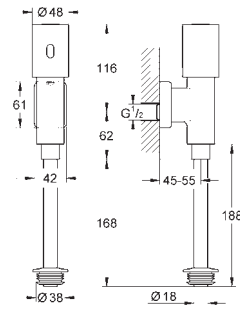

GROHE ELECTRONIC ACTUATIONS FOR URINAL

Ref. No.

Colour

Price netto (€)

37 421 000

chrome

468.00

Tectron Rondo

Infra-red electronic for Urinal

with infrared sensor for bi-directional communication for monitoring, configuration and service purpose

6 V lithium-battery, type CR-P2

battery lifetime: approx. 7 years (150 actuations a day)

metal housing

exposed installation

flow pressure min 0.5 bar

operating pressure max 10 bar

G 1/2

with **integrated stop valve**

flush pipe with rubber connector

multistage battery status display

7 pre-set programs:

auto flush

cleaning mode

pre-flush on/off

additional functions and precise settings

by remote control 36 407

adjustable flow time by hand or remote

CE approved

37 426 000

chrome

399.00