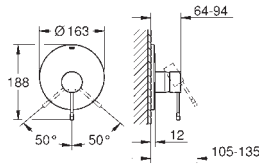

19 286 001	chrome	145.00
19 286 DC1	supersteel	184.00
19 286 ***	SPA colours	197.00

Essence
Single-lever shower mixer
set for final installation for
35 501 000
without concealed body
metal lever
GROHE StarLight chrome finish
escutcheon- and shaft-sealing
metal escutcheon
covered fixing

*** SPA colours:
● BE ● GL ● DA ● A0
● EN ● GN ● DL ● AL

19 285 001	chrome	165.00
19 285 DC1	supersteel	200.00
19 285 ***	SPA colours	214.00