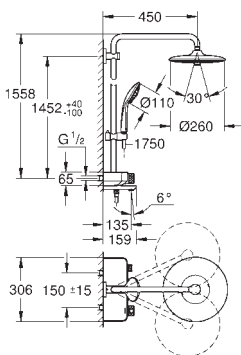

Euphoria SmartControl System 260 Mono

Shower system with bath thermostat for wall mounting

consisting of:

horizontal swivable 450 mm shower arm

upper bracket adjustable for minimal adaption to existing drilling holes

exposed SmartControl bath thermostat

allows change between:

head shower Euphoria 260 (26 455)

3 spray patterns:

Rain, SmartRain, Jet

with ball joint

rotation angle $\pm 15^\circ$

bath inlet

hand shower Euphoria 110 Massage, spray plate white (27 221 001)

3 spray patterns:

Rain, SmartRain, Massage

adjustable in height with gliding element

Silverflex shower hose 1750 mm (28 388 000)

GROHE DreamSpray perfect spray pattern

GROHE StarLight chrome finish

GROHE CoolTouch no risk of scalding

GROHE TurboStat compact cartridge

with wax thermoelement

GROHE EcoJoy technology for less water and perfect flow

- GROHE SafeStop at 38°C

GROHE SafeStop Plus optional temperature limiter at 43°C included

GROHE SmartControl push for ON-OFF, turn for

volume adjustment from EcoJoy to full flow

integrated **GROHE EasyReach** shower tray

SpeedClean anti-lime system

Inner WaterGuide for a longer life

Twistfree to prevent hose from twisting

suitable for instantaneous heaters

from 18 kW/h

minimum flow rate 7 l/min.

min. recommended pressure 1.0 bar