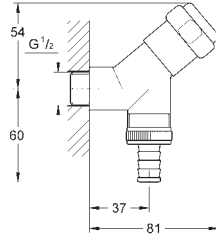

41 010 000 **chrome** **28.00**
Original WAS connecting valve 1/2"
wall mounted
grease chamber headpart 1/2" for closable hose connection
non-return valve type EB
protected against backflow
GROHE StarLight finish

41 015 000 **chrome** **59.00**
ditto, 1/2", with pipe ventilating valve