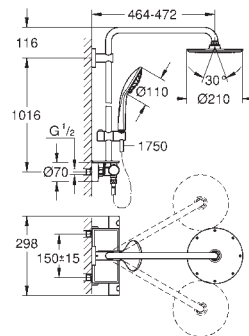

Euphoria System 210

Shower system with thermostat for wall mounting

consisting of:

horizontal swivable 450 mm shower arm

exposed thermostat with

Aquadimmer function

allows change between:

metal head shower Rainshower Cosmopolitan 210 (28 368 000)

spray pattern: Rain

with ball joint

rotation angle $\pm 15^\circ$

hand shower Euphoria 110 Massage (27 221 000)

adjustable in height with gliding element

Silverflex shower hose 1750 mm (28 388 000)

GROHE EasyReach tray (26 362 LN0)

minimum flow rate 7 l/min.

GROHE DreamSpray perfect spray pattern

GROHE StarLight chrome finish

GROHE TurboStat compact cartridge

with wax thermosteement

GROHE SafeStop at 38°C

GROHE SafeStop Plus optional temperature limiter at 43°C included

SpeedClean anti-lime system

Inner WaterGuide for a longer life

Twistfree to prevent hose from twisting

suitable for instantaneous heaters

from 18 kW/h

min. recommended pressure 1.0 bar