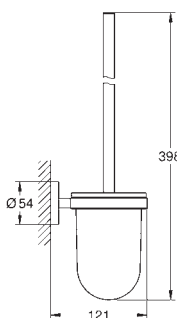

*** SPA colours:

40 374 001	chrome	34.16
40 374 DC1	supersteel	47.49
40 374 ***	SPA colours	51.24

Essentials
Toilet brush set
material: glass / metal
wall mounted
concealed fastening
GROHE StarLight chrome finish

40 791 001	white	5.16
40 791 KS1	velvet black	5.16

40 392 000	chrome	25.00
40 393 000	daVinci satin white	20.00