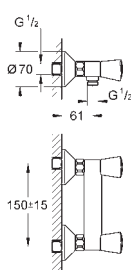

26 317 001

chrome

92.00

Costa S
Shower mixer 1/2"
wall mounted
metal handles
heat-insulated
screwable
Carbodur headpart
shower connection 1/2"
S-unions
GROHE StarLight chrome finish