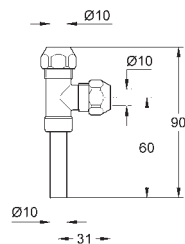

41 007 000 chrome 27.00

Eggemann
Original WAS T-piece 3/8"
for service valve
connector set 3/8"
GROHE StarLight chrome finish