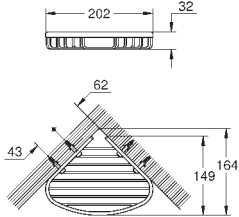

GROHE BAUCOSMOPOLITAN

Ref. No.

Colour

Price netto (€)

40 664 001

chrome

37.08

BauCosmopolitan
Filling basket, small