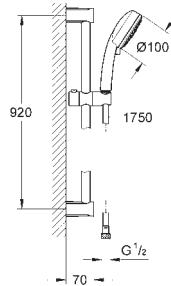

GROHE TEMPESTA

Ref. No.

Colour

Price netto (€)

27 789 002

chrome

65.00

**Tempesta Cosmopolitan 100
Shower rail set 3 sprays**

consisting of:

hand shower (27 572)

shower rail, 900 mm (27 522)

Relexaflex hose 1750 mm 1/2" x 1/2" (28 154)

GROHE DreamSpray perfect spray pattern

GROHE StarLight chrome finish

SpeedClean anti-lime system

Inner WaterGuide for a longer life

suitable for instantaneous heater

min. recommended pressure 1.0 bar