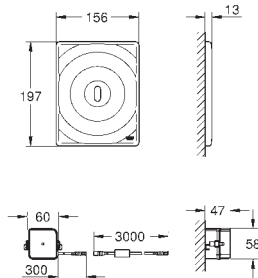

38 699 001

chrome

513.00

Tectron Surf

Infra-red electronic for WC flushing cistern

with infrared sensor for bi-directional communication for monitoring, configuration and service purpose

GROHE StarLight chrome finish
with transformer 100-230 V AC, 50-60 Hz, 6 V DC for flushing cistern GD 2

servo motor
concealed installation
front plate 156 x 197 mm

infra-red control
7 pre-set programs:
auto flush
cleaning mode
pre-flush on/off
additional functions and precise settings
by remote control 36 407
adjustable flush (3 - 9 l) by hand and remote
CE approved