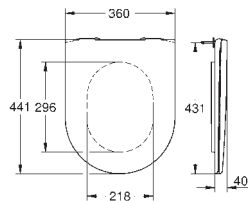

39 576 000 alpine white 68.00

Essence
WC seat
with lid
quick release function
detachable
material: Duroplast
including fixation set
7 pieces per master carton