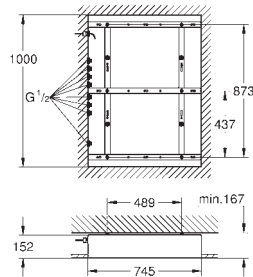

26 376 001 **chrome** 1,860.00

Rainshower F-Series 40"
Roughing-in set
for use with Rainshower F-Series 40" AquaSymphony ceiling shower
1000 mm x 745 mm x 152 mm
min. installation depth: 167 mm
waterways: brass
1/2" connections

The ceiling construction must be appropriate for the static requirement of the product (total product weight > 70 kg). Ceiling shower has to be controlled by 8 outlets + 1 hand shower outlet and the performance of the waste must be of sufficient size (> 100 l/min). For detailed planning please see separate planning & installation guide before start.