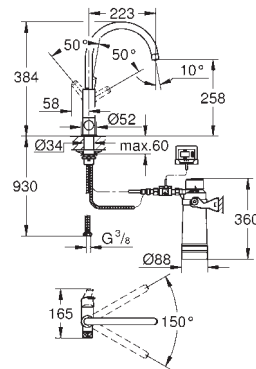

30 384 000

chrome

*

GROHE Blue Pure Eurosmart Starter Kit

consisting of:

GROHE Blue single-lever sink mixer
with filter function

single hole installation

C-spout

separate handle for filtered water

headpart 1/2"

GROHE StarLight chrome finish

GROHE SilkMove 28 mm ceramic cartridge

swivel tubular spout

swivel area 360°

separate inner water ways for filtered

and non-filtered water

flexible connection hoses

GROHE Blue filter head

GROHE Blue Ultrasafe filter for bacteria filtration and premium taste

capacity 3000 l

flow meter for filter lifetime measurement including 2 x AA batteries