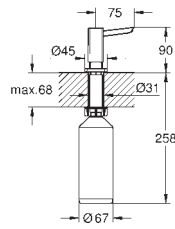

GROHE SOAP DISPENSERS

Ref. No.

Colour

Price netto (€)

40 934 000
40 934 DC0

chrome
supersteel

*
*

Cube soap dispenser
for liquid soaps,
storage bin 500 ml
GROHE StarLight finish