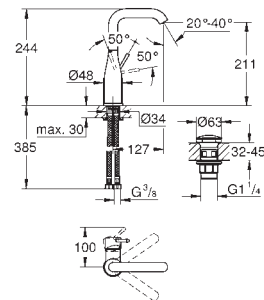

23 799 001 **chrome** **176.00**

Essence
Single-lever basin mixer 1/2"
L-Size
single hole installation
metal lever
GROHE SilkMove 28 mm ceramic cartridge with temperature limiter
GROHE StarLight chrome finish
GROHE EcoJoy mousseur 5.7 l/min
GROHE AquaGuide adjustable mousseur
GROHE QuickFix Plus installation system
swivel spout with mousseur and stop limiter
smooth body
waste-set with push-open plug
flexible connection hoses
min. recommended pressure 1.0 bar