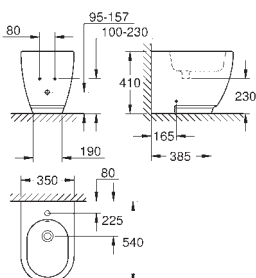

39 575 00H alpine white 255.00

Essence
Floor standing bidet
1 hole punched
with overflow
including fixation set
sanitary ware
fully skirted with invisible fixation
PureGuard anti scale coating and anti bacterial glazing
8 pieces per pallet