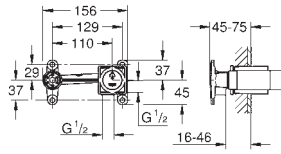

GROHE ALLURE BRILLIANT

Ref. No. Colour Price netto (€)

23 200 000	chrome	236.00
Single-lever mixer 1/2", concealed body		
for 2-hole basin mixers wall installation without finishing trim set GROHE SilkMove 35 mm ceramic cartridge adjustable flow rate limiter installation depth 45 to 75 mm DR-brass installation device