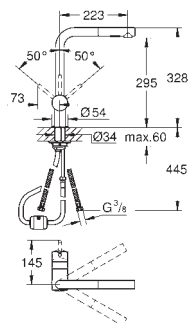

GROHE MINTA / MINTA TOUCH

Ref. No. Colour Price netto (€)

30 274 000	chrome	328.00
30 274 DC0	supersteel	414.00
30 274 DA0	warm sunset	*
30 274 DL0	brushed warm sunset	*
30 274 A00	hard graphite	*
30 274 AL0	brushed hard graphite	*

Minta
Single-lever sink mixer 1/2"
L-spout
single hole installation
GROHE StarLight chrome finish
GROHE SilkMove 46 mm ceramic cartridge
flow strainer
pull-out dual spray control -
switches back and forth between
regular flow and spray
diverter: laminar spray/SpeedClean shower jet
automatic return to laminar spray
adjustable flow rate limiter
swivel tubular spout
swivel area 360°
integrated non-return valve
protected against backflow
flexible connection hoses
rapid installation system
min. recommended pressure 1.0 bar