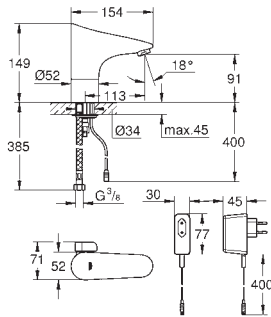

36 015 001 **chrome** **627.00**

Europlus E
Infra-red electronic basin mixer 1/2" with mixing device
and adjustable temperature limiter

with infrared sensor for bi-directional communication for monitoring, configuration and service purpose
with plug transformer 100-230 V AC, 50-60 Hz, 6 V DC
GROHE EcoJoy mousseur 5.7 l/min
flexible connection hoses
non-return valve
dirt strainers
solenoid valve
rapid installation system
7 pre-set programs:
auto flush
thermal disinfection
cleaning mode
additional functions and precise settings
by remote control 36 407
CE approved
acoustic group I in accordance with DIN 4109
type of protection faucet IP 59K

36 016 001 **chrome** **488.00**
ditto, without mixing device