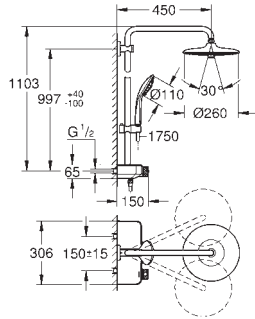

26 509 000

chrome

792.00

Euphoria SmartControl System 260 Mono Shower system with thermostat for wall mounting

consisting of:
horizontal 450 mm shower arm
upper bracket adjustable for minimal adaption to existing drilling holes
exposed SmartControl thermostat
allows change between:
head shower Euphoria 260 (26 455)
3 spray patterns:
Rain, SmartRain, Jet
with ball joint
rotation angle $\pm 15^\circ$
hand shower Euphoria 110 Massage, spray plate white (27 221 001)
3 spray patterns:
Rain, SmartRain, Massage
adjustable in height with gliding element
Silverflex shower hose 1750 mm (28 388 000)
GROHE DreamSpray perfect spray pattern
GROHE StarLight chrome finish
GROHE CoolTouch no risk of scalding
GROHE TurboStat compact cartridge
with wax thermoelement
GROHE EcoJoy technology for less water and perfect flow
- GROHE SafeStop at 38°C
GROHE SafeStop Plus optional temperature limiter at 43°C included
GROHE SmartControl push for ON-OFF, turn for volume adjustment from EcoJoy to full flow
integrated **GROHE EasyReach** shower tray
SpeedClean anti-lime system
Inner WaterGuide for a longer life
Twistfree to prevent hose from twisting
suitable for instantaneous heaters
from 18 kW/h
minimum flow rate 7 l/min.
min. recommended pressure 1.0 bar

26 510 000

chrome

922.00