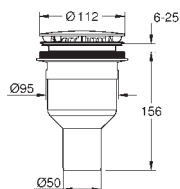

49 533 000 chrome 34.00

Waste set for universal shower tray
Ø 112 mm
vertical outlet
GROHE StarLight chrome finish
flow rate 1.1 l/s according to DIN EN 274