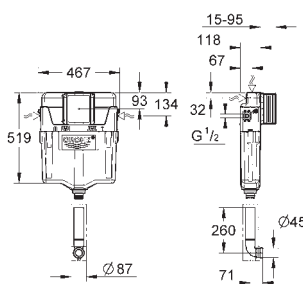

38 661 000

chrome

162.00

Flushing cistern GD 2

6 l flush
adjustment ex factory 6 l and 3 l
pneumatic discharge valve offering 3 modes of operation: dual flush or start/stop or single flush
water supply from left/right/back or top
low noise (group I acc. to German Noise Specification)
insulated against condensation
1/2" water supply connection including integrated angle valve and push fit flexible hose union
no tools required for the installation of the inspection shaft incl. protection during construction phase for vertical or horizontal use
flush pipe insulated against condensation
fixing brackets
without wall plate/actuation
GROHE EcoJoy technology for less water and perfect flow
for mounting of small flush plates please order revision shaft 40 911 000 (sold separately)