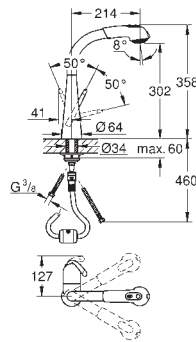

32 553 SD0

stainless steel

539.00

Zedra
Single-lever sink mixer 1/2"
single hole installation
GROHE StarLight finish
GROHE SilkMove 46 mm ceramic cartridge
 pull-out dual spray control -
 switches back and forth between
 regular flow and spray
 diverter: mousseur/**SpeedClean** shower jet
 automatic return to mousseur
 adjustable flow rate limiter
 swivel tubular spout
 swivel area 360°
 protected against backflow
 flexible connection hoses
 rapid installation system