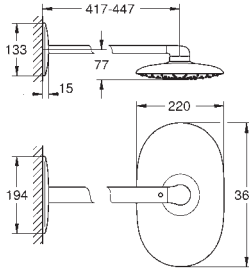

Ref. No.	Colour	Price netto (€)
	26 254 000 Rainshower 360 Duo Head shower set 450 mm, 2 sprays consisting of: head shower Rainshower 360 DUO, spray plate chrome 2 spray patterns: GROHE PureRain/GROHE Rain O² spray* and TrioMassage horizontal 450 mm shower arm GROHE DreamSpray perfect spray pattern GROHE StarLight chrome finish SpeedClean anti-lime system Inner WaterGuide for a longer life requires rough-in set 26 264 001 – to be ordered separately * to be decided at first installation; factory default setting: GROHE PureRain	chrome	595.00
	26 254 LS0 Rainshower 360 Duo Head shower set 450 mm, 2 sprays consisting of: head shower Rainshower 360 DUO, spray plate white 2 spray patterns: GROHE PureRain/GROHE Rain O² spray* and TrioMassage horizontal 450 mm shower arm GROHE DreamSpray perfect spray pattern GROHE StarLight chrome finish SpeedClean anti-lime system Inner WaterGuide for a longer life requires rough-in set 26 264 001 – to be ordered separately * to be decided at first installation; factory default setting: GROHE PureRain	moon white	543.00
	26 450 000 Rainshower 360 Mono Head shower set 450 mm, 1 spray consisting of: head shower Rainshower 360 MONO, spray plate chrome 1 spray: GROHE PureRain/GROHE Rain O² spray* horizontal 450 mm shower arm GROHE DreamSpray perfect spray pattern GROHE StarLight chrome finish SpeedClean anti-lime system Inner WaterGuide for a longer life requires rough-in set 26 264 001 – to be ordered separately * to be decided at first installation; factory default setting: GROHE PureRain	chrome	468.00
	26 450 LS0 Rainshower 360 Mono Head shower set 450 mm, 1 spray consisting of: head shower Rainshower 360 MONO, spray plate white 1 spray: GROHE PureRain/GROHE Rain O² spray* horizontal 450 mm shower arm GROHE DreamSpray perfect spray pattern GROHE StarLight chrome finish SpeedClean anti-lime system Inner WaterGuide for a longer life requires rough-in set 26 264 001 – to be ordered separately * to be decided at first installation; factory default setting: GROHE PureRain	moon white	471.00
	26 264 001 Rainshower 360 Rough-in box for head shower set 26 254 / 26 450 inlets and outlets 1/2" fixing points for back wall leakproof housing removable protection cover with installation information	chrome	97.00