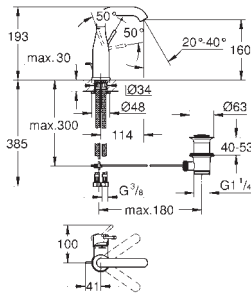

23 462 001 **chrome** **185.00**
23 462 DC1 **supersteel** **225.00**
23 462 *** **SPA colours** **225.00**
Essence
Single-lever basin mixer 1/2"
M-Size
single hole installation
metal lever
GROHE SilkMove 28 mm ceramic cartridge
with temperature limiter
GROHE StarLight chrome finish
GROHE EcoJoy mousseur 5.7 l/min
GROHE AquaGuide adjustable mousseur
GROHE QuickFix Plus installation system
swivel spout with mousseur and stop limiter
pop-up waste set 1 1/4"
flexible connection hoses
min. recommended pressure 1.0 bar

*** SPA colours:

- BE ● GL ● DA ● A0
- EN ● GN ● DL ● AL