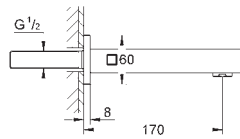

GROHE EUROCUBE

Ref. No. Colour Price netto (€)

13 303 000 **chrome** **121.00**

Eurocube
Bath spout
wall mounted
GROHE StarLight chrome finish
mousseur
male thread 1/2"
projection 170 mm
min. recommended pressure 1.0 bar