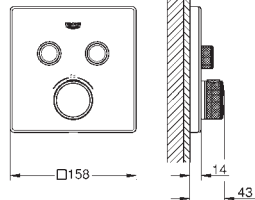

GROHE GROHTHERM SMARTCONTROL

Ref. No.

Colour

Price netto (€)

29 156 LS0

moon white

600.00

Grotherm SmartControl

Thermostat for concealed installation with 2 valves

set for final installation for
GROHE Rapido SmartBox 35 600 000
metal wall escutcheon with **GROHE QuickFix**
(covered escutcheon and shaft sealing, covered
fixing), retroactively 6° adjustable

GROHE StarLight finish

GROHE SmartControl push for ON-OFF, turn for
volume adjustment from EcoJoy to full flow
exchangeable symbols

GROHE TurboStat compact cartridge

with wax thermoelement

GROHE SafeStop at 38°C

GROHE SafeStop Plus optional temperature limiter at 43°C or 46°C included

built-in non return valves and dirt strainers

multiple outlets can be run simultaneously

cover plate in moon white acrylic glass

without roughing-in-set

flow performance:

outlet B = 24 l/min

outlet C = 26 l/min

outlet B+C = 29 l/min

35 600 000

chrome

68.00

GROHE Rapido SmartBox universal rough-in box for concealed installation

29 157 LS0

moon white

638.00