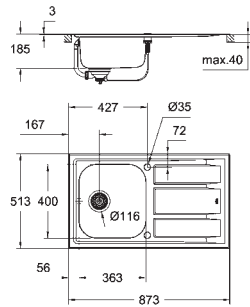

GROHE STAINLESS STEEL SINKS

Ref. No.

Colour

Price netto (€)

31 568 SD0

stainless steel

190.83

K400+

Stainless steel sink with drainer

model: K400+ 45-S 87.3/51.3 1.0 rev

mounting type: flat edge

material: stainless steel AISI 316 (V4A)

material thickness: 0.7 mm

GROHE StarLight finish

finish: satin finish

GROHE Whisper

min. cabinet size: 450 mm

dimensions: 873 x 513 mm

1 bowl: 363 x 400 x 188 mm

GROHE QuickFix installation system

sink mountable left or right

cut-out: 840 x 480 mm

drilling holes: 2 x 35 mm

drainer: automatic waste fitting

accessories included: automatic waste fitting,
waste kit, basket strainer waste, mounting set