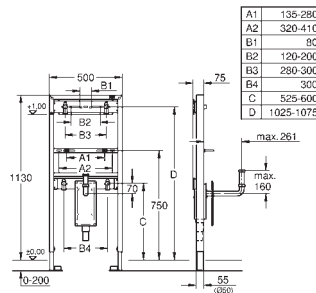

INSTALLATION
SYSTEMS

GROHE RAPID SL FOR THE DISABLED

Ref. No.

Colour

Price netto (€)

38 625 001

chrome

290.00