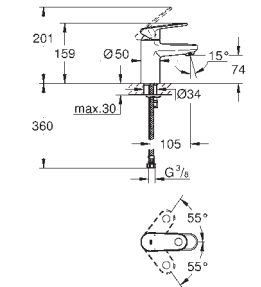

33 163 002

chrome

188.00

Europlus
Single-lever basin mixer 1/2"
S-Size
single hole installation
metal lever
GROHE SilkMove 35 mm ceramic cartridge
adjustable flow rate limiter
adjustable minimum flow rate
approx. 2.5 l/min
temperature limiter
GROHE StarLight chrome finish
GROHE QuickFixPlus installation
system with centering support
SpeedClean mousseur
smooth body
flexible connection hoses
certificate applied for