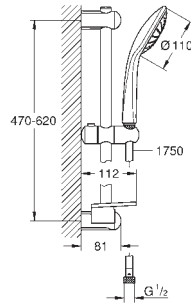

27 266 00E **chrome** 88.00

**Euphoria 110 Mono
Shower rail set 1 spray**

consisting of:
hand shower Euphoria 110 (27 265 00E), 1 spray, 5.7 l/min
shower rail, 600 mm (27 499)
Silverflex shower hose 1750 mm (28 388 000)

GROHE EasyReach tray
GROHE EcoJoy 5.7 l/min. flow limiter
GROHE DreamSpray perfect spray pattern
GROHE StarLight chrome finish
GROHE QuickFix (upper bracket adjustable
for adaption to existing drilling holes)
SpeedClean anti-lime system
Inner WaterGuide for a longer life
Twistfree to prevent hose from twisting
suitable for instantaneous heater
min. recommended pressure 1.0 bar

27 266 001 **chrome** 87.00
ditto, with hand shower Mono