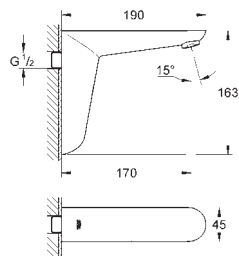

GROHE EUROECO COSMOPOLITAN E

Ref. No.

Colour

Price netto (€)

36 274 000

chrome

325.00

Euroeco Cosmopolitan E
Infra-red electronic wall basin tap without mixing device
with infrared sensor for bi-directional communication
for monitoring, configuration and service purpose
for cold or premixed water
6 V lithium-battery, type CR-P2
battery lifetime: approx. 7 years (150 actuations a day)
metal body
multistage battery status display
7 pre-set programs:
auto flush
thermal disinfection
cleaning mode
additional functions and precise settings
by remote control 36 407
CE approved