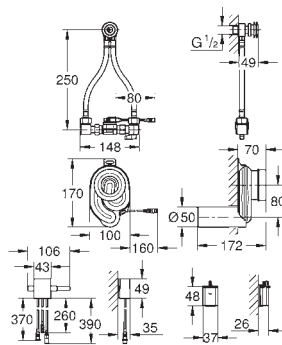

**Temperature sensor for urinal
6 V lithium-battery, type CR-P2**

with water connection set and stop valve
siphon with temperature sensor
cartridge with solenoid valve
and dirt strainer
flow pressure min 0.5 bar
operating pressure max 10 bar
7 pre-set programs:
auto flush
cleaning mode
pre-flush on/off
CE approved
only for certain urinal ceramics, check online TPI