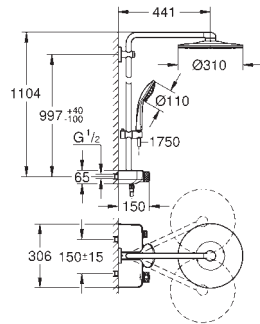

GROHE EUPHORIA SMARTCONTROL SYSTEM

Ref. No.

Colour

Price netto (€)

26 507 000
26 507 LS0

chrome
moon white

913.00
1,002.40

Euphoria SmartControl System 310 Duo

Shower system with thermostat for wall mounting

consisting of:

horizontal 450 mm shower arm

upper bracket adjustable for minimal adaption to existing drilling holes

exposed SmartControl thermostat

allows change between:

head shower Rainshower 310 SmartActive, spray plate chrome

GROHE PureRain and Centered Jet spray

hand shower Euphoria 110 Massage, spray plate white (27 221 001)

3 spray patterns:

Rain, SmartRain, Massage

adjustable in height with gliding element

Silverflex shower hose 1750 mm (28 388 000)

GROHE DreamSpray perfect spray pattern

GROHE StarLight chrome finish

GROHE CoolTouch no risk of scalding

GROHE TurboStat compact cartridge

with wax thermoelement

GROHE EcoJoy technology for less water and perfect flow

- GROHE SafeStop at 38°C

GROHE SafeStop Plus optional temperature limiter at 43°C included

GROHE SmartControl push for ON-OFF, turn for

volume adjustment from EcoJoy to full flow

integrated **GROHE EasyReach** shower tray

SpeedClean anti-lime system

Inner WaterGuide for a longer life

Twistfree to prevent hose from twisting

suitable for instantaneous heaters

from 18 kW/h

minimum flow rate 7 l/min.

min. recommended pressure 1.0 bar

26 508 000
26 508 LS0

chrome
moon white

913.00
1,050.00