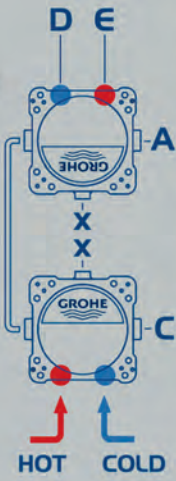

2

GROHE

A	B	C
X	☒	X
X	X	☒
X	☒	☒
X	☒	☒
☒	☒	☒
☒	☒	☒
☒	☒	☒
☒	☒	☒
X	☒	X
X	☒	X

D	E	A	C
☒	☒	☒	☒
☒	☒	☒	☒
☒	☒	☒	☒
☒	☒	☒	☒
☒	☒	X	☒
☒	☒	X	☒
☒	☒	X	☒
☒	☒	X	☒
☒	☒	X	☒
☒	☒	X	☒
☒	☒	X	☒

3