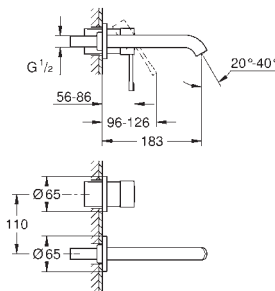

19 408 001	chrome	204.00
19 408 DC1	supersteel	247.00
19 408 ***	SPA colours	247.00

Essence
Two-hole basin mixer
M-Size
wall mounted
set for final installation for
23 571 000
without concealed body
metal escutcheon
metal lever
GROHE StarLight chrome finish
GROHE EcoJoy mousseur 5.7 l/min
GROHE AquaGuide adjustable mousseur
centre distance 110 mm
projection 183 mm

*** SPA colours:
● BE ● GL ● DA ● A0
● EN ● GN ● DL ● AL

19 967 001	chrome	218.00
19 967 DC1	supersteel	278.00
19 967 BE1	SPA colours	298.00

ditto, projection 230 mm