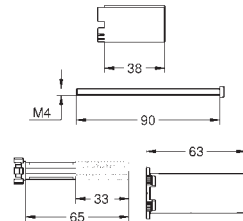

14 048 000

chrome

129.00

**Rapido SmartBox
Universal extension set single-lever mixers, 25 mm**

25 mm
fits Grotherm SmartControl and SmartControl Mixer sets for final installation with up to three functions in combination with GROHE Rapido SmartBox