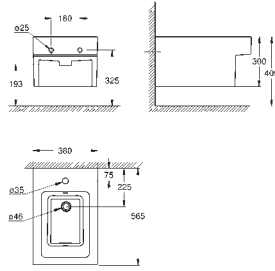

GROHE CUBE CERAMIC

Ref. No.

Colour

Price netto (€)

39 486 00H

alpine white

252.00

**Cube Ceramic
Wall hung bidet**

1 hole punched
with overflow
including fixation set
sanitary ware
fully skirted with invisible fixation
PureGuard anti scale coating and anti bacterial glazing
6 pieces per pallet