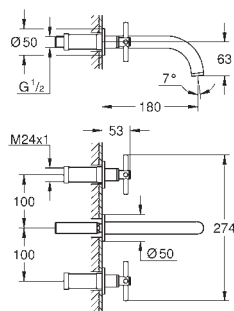

20 164 003	chrome	327.00
20 164 DC3	supersteel	553.00
20 164 GL3	cool sunrise	*
20 164 DA3	warm sunset	*
20 164 AL3	brushed hard graphite	519.20

Atrio
Three-hole basin mixer
wall mounted
set for final installation for 29 025 000
without concealed body
valves hot/cold with ceramic headparts 1/2" - 90°
GROHE StarLight chrome finish
GROHE EcoJoy 5.7 l/min laminar mousseur
centre distance 200 mm
projection 180 mm
with cross handles
Two different sets of caps included. One set with „H“ and „C“ marking, one set without marking.