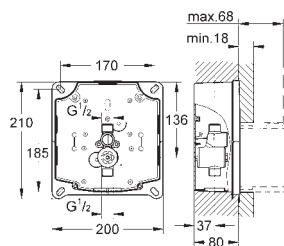

GROHE Rapido UMB

roughing-in set for urinal for manual actuation or Tectron infra-red electronic 6 V

water group with stop valve

flow pressure min 0.5 bar

operating pressure max 10 bar

flush aid

functional unit checked ex factory

water supply connections 1/2" outer thread

installation box with gasket

fixing points for dry cladding and masonry-in