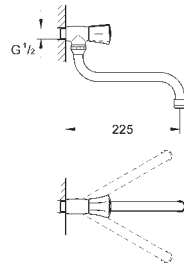

30 484 001

chrome

53.00

Costa L
Bibtap 1/2"
wall mounted
metal handle
heat-insulated
marking: blue
GROHE StarLight finish
mousseur
Longlife-headparts
swivel tubular spout
swivel area 360°
projection 200 mm