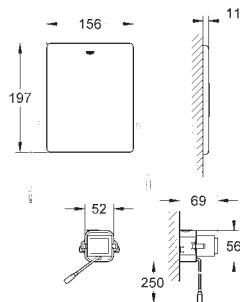

GROHE RAPID SL FOR THE DISABLED

Ref. No.

Colour

Price netto (€)

38 759 SD0

stainless steel

858.00

Radio electronic

for WC
receiver modul 868,4 MHz
for support rails for the disabled with radio transmitter of Hewi, Keuco, Lehnen, Normbau, Pressalit, AMS, Deubad, Erlau, FRELU, FSB
for flushing cistern GD 2, for flushing cistern 6 l
concealed installation, front plate 156 x 197 mm
servo motor
with transformer 100-230 V AC, 50-60 Hz, 6 V DC
adjustable flush volume
adjustable flow time
72 h flushing can be activated
with extension cable, 3.00 m length,
for connecting transformer and
electronic
CE approved

38 934 SD0

stainless steel

468.00