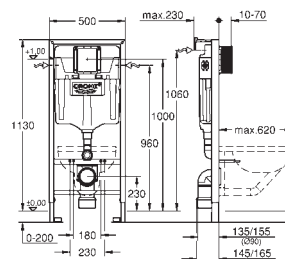

Rapid SL

Element for WC, 1.13 m installation height with flushing cistern GD 2

for on-the-wall installations or studded walls
powder coated steel frame, self-supporting
for dry-cladding, completely pre-assembled
with fixed connections
quick adjustment, lockable
fixing material
TÜV approved
2 WC fixing bolts
fixing device for ceramic
WC ceramics with small bearing area (less than 205 mm)
require additional accessory 38 779 000
distance of fixing bolts 180/230 mm
outlet bend Ø 90 mm
depth adjustable
reducer Ø 90/110 mm
inlet and outlet connecting set

flushing cistern GD 2, 6 - 9 l, containing following features:

adjustment ex factory 6 l and 3 l
pneumatic discharge valve offering 3 modes of operation: dual flush or start/stop or single flush
water supply from left/right or back
low noise (group I acc. to German Noise Specification)
insulated against condensation
1/2" water supply connection including integrated angle valve and push fit flexible hose union
no tools required for the installation of the inspection shaft incl. protection during construction phase
for vertical or horizontal use

including wall brackets 38 558 00M for on-the-wall installation
for mounting of small flush plates please order revision shaft 40 911 000 (sold separately)