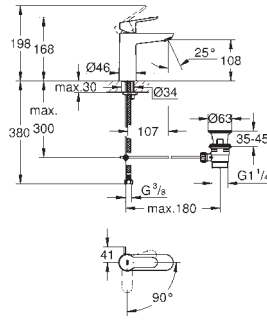

Ref. No. Colour Price netto (€)

23 759 000 chrome 82.00

BauEdge
Single-lever basin mixer 1/2"
M-Size
single hole installation
metal lever
GROHE Longlife ES 28 mm ceramic cartridge
with energy saving function via cold start
GROHE StarLight chrome finish
GROHE EcoJoy mousseur 5.7 l/min
rapid installation system
plastic pop-up waste set 1 1/4"
flexible connection hoses