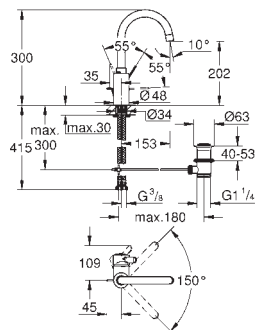

23 398 00E chrome 118.00

Eurosmart Cosmopolitan
Single-lever basin mixer 1/2"
M-Size
single hole installation
metal lever
GROHE SilkMove ES 35 mm ceramic cartridge
with energy saving function via cold start
adjustable flow rate limiter
adjustable minimum flow rate
approx. 2.5 l/min
temperature limiter
GROHE StarLight chrome finish
GROHE EcoJoy mousseur 5.7 l/min
GROHE QuickFix installation system
with centering support
smooth body
flexible connection hoses