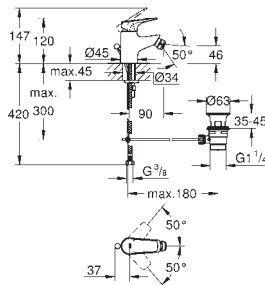

23 754 000 **chrome** 76.00

BauFlow
Single-lever bidet mixer 1/2"
single hole installation
metal lever
GROHE Longlife 28 mm ceramic cartridge
GROHE StarLight chrome finish
GROHE EcoJoy mousseur 5.7 l/min
rapid installation system
with ball joint
pop-up waste set 1 1/4"
flexible connection hoses