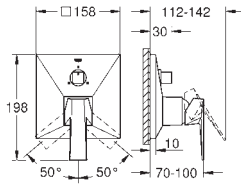

GROHE ALLURE BRILLIANT

Ref. No. Colour Price netto (€)

24 099 000	chrome	363.00
24 099 DC0	supersteel	509.00
24 099 A00	hard graphite	545.00
24 099 AL0	brushed hard graphite	582.00

Allure Brilliant
Single-lever mixer with 3-way diverter
set for final installation for
GROHE Rapido SmartBox 35 600 000
GROHE SilkMove 46 mm ceramic cartridge
GROHE StarLight chrome finish
wall escutcheon with **GROHE QuickFix** (covered
escutcheon- and shaft sealing, covered fixing)
metal escutcheon, retroactively 6° adjustable
metal lever
3-way diverter
flow performance:
outlet A = 27 l/min,
outlet B = 27 l/min,
outlet C = 27 l/min
without roughing-in-set

35 600 000	chrome	68.00
GROHE Rapido SmartBox universal rough-in box for concealed installation