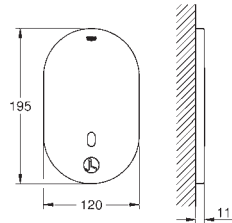

GROHE BLUETOOTH MONITORING

Ref. No.

Colour

Price netto (€)

36 415 000

chrome

625.00

**Eurosmart Cosmopolitan E Bluetooth
Infra-red electronic for concealed shower thermostat**

with infrared sensor and Bluetooth module for bi-directional communication for monitoring, configuration and service purpose with transformer 100-240 V AC, 50-60 Hz, 6.75 V DC for concealed installation box 36 416 000

GROHE StarLight finish

chrome escutcheon with Bluetooth 4.0* for wireless data communication for Apple** and Android devices Bluetooth range (max. 10 m) varies depending on used materials and walls between transmitter and receiver

monitoring

password protected products app detects all Bluetooth products in range auto flush cycles and timing last auto flush usage per day / 30 days thermal disinfection cycles and timings last disinfection

configuration

shut off delay auto flush thermal disinfection cleaning mode

2 on/off timers identification by name

service

send and save 3 profiles reset to factory or user settings hard and software version CE approved

36 416 000

chrome

587.00