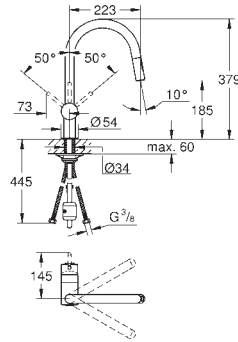

32 918 00E	chrome	272.00
with GROHE EcoJoy 5.7 l/min. flow limiter		

KITCHEN
FITTINGS

GROHE MINTA / MINTA TOUCH

Ref. No. Colour Price netto (€)

32 321 002	chrome	234.00
32 321 DC2	supersteel	304.00
32 321 DA2	warm sunset	*
32 321 DL2	brushed warm sunset	*
32 321 A02	hard graphite	*
32 321 AL2	brushed hard graphite	*