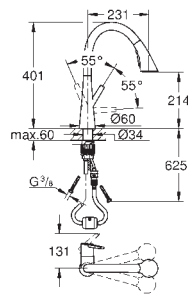

Ladylux
Single-lever sink mixer 1/2"
single hole installation
GROHE StarLight chrome finish
GROHE SilkMove 35 mm ceramic cartridge
GROHE Magnetic Docking guarantees easy retraction and smooth docking of the spray head back to the starting position
pull-out spray with 3 spray types
diverter: laminar spray/**SpeedClean** shower jet/eco jet (reduced water consumption by up to 70 % and even stronger spray performance)
stop function - pause button to stop the water flow
automatic return to laminar spray
adjustable flow rate limiter
swivel tubular spout
swivel area 360°
protected against backflow
flexible connection hoses
GROHE QuickFix rapid installation system

32 553 002
32 553 DC2

chrome
supersteel

*
*