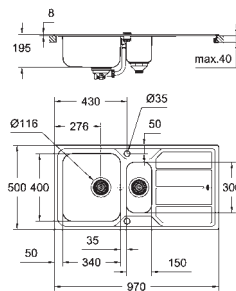

K500

Stainless steel sink with drainer

model: K500 60-S 97/50 1.5 rev

mounting type: standard built-in

material: stainless steel AISI 304 (V2A)

material thickness: 0.7 mm

GROHE StarLight finish

finish: satin finish

GROHE Whisper

min. cabinet size: 600 mm

dimensions: 970 x 500 mm

1 bowl: 340 x 400 x 195 mm

0.5 bowl: 150 x 300 x 162 mm

GROHE QuickFix installation system

sink mountable left or right

cut-out: 950 x 480 mm

drilling holes: 2 x 35 mm

drainer: automatic waste fitting

accessories included: waste kit, basket
strainer waste, mounting set

31 588 SD0

stainless steel

290.83