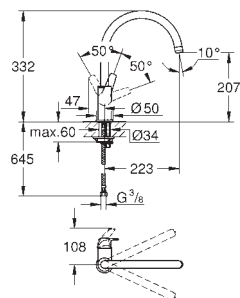

31 538 000

chrome

88.00

BauFlow
Single-lever sink mixer 1/2"
high spout
single hole installation
GROHE StarLight finish
GROHE Longlife 28 mm ceramic cartridge
spout with mousseur
swivel tubular spout
swivel area 360°
flexible connection hoses
rapid installation system
min. recommended pressure 1.0 bar