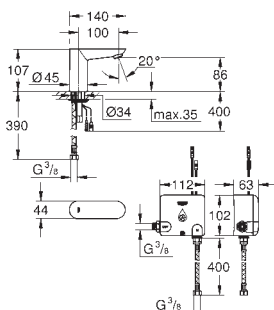

Euroeco Cosmopolitan E

Powerbox

infra-red electronic basin tap 1/2"
without mixing device
with infrared sensor for bi-directional communication
for monitoring, configuration and service purpose
including Powerbox self-generating power system

GROHE EcoJoy 6.0 l/min mousseur
flexible connection hose

dirt strainer
rapid installation system

Powerbox
power generator with water turbine
internal energy saving unit
with use of 60 s/24 h stand-by, 260 s/100 h stand-by
with additional backup power
7 pre-set programs:

auto flush
thermal disinfection
cleaning mode
additional functions and precise settings
by remote control 36 407

min. recommended pressure 1.0 bar