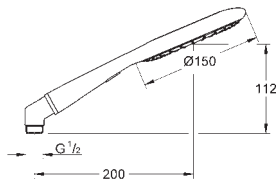

27 637 000

chrome/misty slate

92.00

Rainshower Icon 150
Hand shower 2 sprays

Rain, SmartRain
eco function (reduction of flow rate)
metal elbow adapter for the combination of hand showers with shower hoses
GROHE EcoJoy technology for less water and perfect flow
GROHE DreamSpray perfect spray pattern
GROHE StarLight chrome finish
SpeedClean anti-lime system
Inner WaterGuide for a longer life
universal mounting system, fitting all standard shower hoses
suitable for instantaneous heater