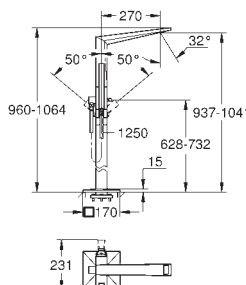

45 388 000 chrome 133.00
Supporting legs for baseframe

23 119 001 chrome 2,240.00

**Allure Brilliant
Single-lever bath mixer 1/2", floor mounted**
set for final installation for
45 984
without roughing-in-set
GROHE SilkMove 46 mm ceramic cartridge
GROHE StarLight chrome finish
automatic diverter: bath/shower
spout with integrated mousseur
hand shower Euphoria Cube+ 6.6 l/min
Silverflex shower hose 1250 mm
projection 270 mm
integrated non-return valve in the shower outlet 1/2"
with shower holder
protected against backflow