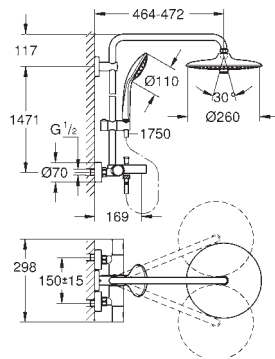

optional upgrade: **GROHE EasyReach** tray (26 362)

GROHE EUPHORIA SYSTEM

Ref. No.

Colour

Price netto (€)

27 475 001

chrome

620.00