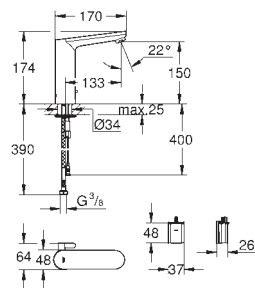

Eurosmart Cosmopolitan E

**Infra-red electronic basin mixer 1/2" L-Size
with mixing device and adjustable temperature limiter**

with infrared sensor for bi-directional communication
for monitoring, configuration and service purpose

6 V lithium-battery, type CR-P2

battery lifetime: approx. 7 years (150 actuations a day)

GROHE StarLight finish

GROHE EcoJoy mousseur 5.7 l/min

flexible connection hoses

non-return valve

dirt strainers

with integrated solenoid valve

external battery

rapid installation system

multistage battery status display

7 pre-set programs:

auto flush

thermal disinfection

cleaning mode

additional functions and precise settings

by remote control 36 407

CE approved

acoustic group I in accordance with DIN 4109

type of protection faucet IP 59K

min. recommended pressure 1.0 bar

36 325 001

chrome

442.00