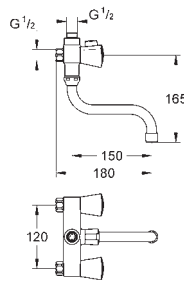

26 788 001

chrome

106.00

Costa S
50 mm extension
wall mounted
metal handles
heat-insulated
screwable
Carbodur headpart
diverter
without connection unions
swivel tubular spout
centre distance 120 mm
GROHE StarLight chrome finish