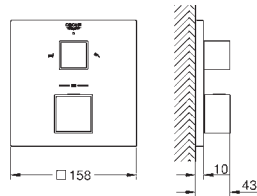

Grotherm Cube
Thermostatic bath tub mixer for 2 outlets
with integrated shut off/diverter valve

set for final installation for
GROHE Rapido SmartBox 35 600 000
GROHE TurboStat compact cartridge
with wax thermoelement
GROHE StarLight chrome finish
wall escutcheon with **GROHE QuickFix** (covered
escutcheon- and shaft sealing, covered fixing)
metal escutcheon, retroactively 6° adjustable
printed shower and bath symbol
GROHE SafeStop at 38°C
GROHE SafeStop Plus optional temperature limiter at 43°C or 46°C included
GROHE AquaDimmer, integrated shut off/diverter valve
flow performance:
outlet B = 27 l/min
outlet C = 30 l/min
without roughing-in-set

35 600 000 chrome 68.00
GROHE Rapido SmartBox universal rough-in box for concealed installation

34 741 000 chrome 1,070.00