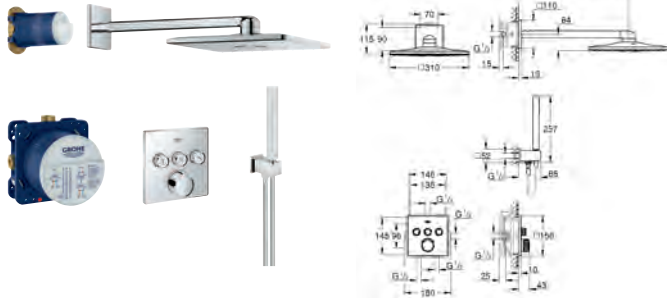

GROHE SMARTCONTROL MIXERS

Ref. No.

Colour

Price netto (€)

34 712 000

chrome

1,160.00

**SmartControl
Perfect shower set**

consisting of:

concealed mixer with 3 valves

SmartControl mixer set for final installation

(29 149 000)

GROHE Rapido SmartBox 35 600 000

Rainshower 310 SmartActive Cube head shower set (26 479)

including head shower with 2 sprays, horizontal shower arm 400 mm

and head shower rough-in (26 483 000)

hand shower Euphoria Cube Stick (27 698 000)

Euphoria Cube wall union with integrated shower holder (26 370 000)

Silverflex shower hose 1.500 mm (28 364)