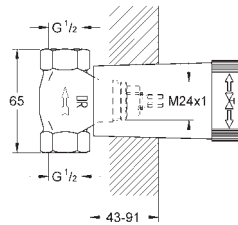

Concealed valve
pre-assembled headpart 1/2"
threaded union 1/2"
installation depth infinitely adjustable
43 - 91 mm
DR-brass

19 922 003 chrome 1,050.00
19 922 DC3 supersteel 1,460.00
19 922 GL3 cool sunrise *
19 922 DA3 warm sunset *
19 922 AL3 brushed hard graphite 1,460.00