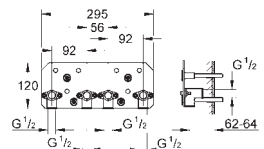

26 042 000 chrome 219.00

Rainshower F-Series 15"
Roughing-in set

for use with Rainshower F-Series 15" Multi Spray head shower
295 mm (width) x 121 mm (height) x 181 mm (depth)
max. installation depth: 91 mm
min. wall thickness: not less than 200 mm
minimum screw-in depth of stud bolts: 14 mm
full metal construction
waterways: brass
1/2" connections