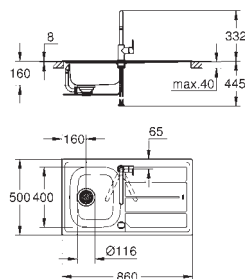

31 562 SD0

stainless steel

165.83

Bau

Kitchen sink and tap bundle

consisting of:

K200 stainless steel sink with drainer (31 552 SD0)

Bau Edge single lever sink mixer (31 367 000)

high spout

single hole installation

GROHE StarLight chrome finish

GROHE Longlife 28 mm ceramic cartridge

mousseur

swivel tubular spout

swivel area 360°

flexible connection hoses

rapid installation system