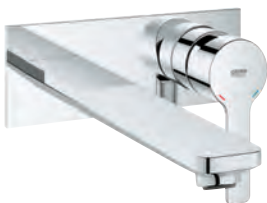

23 444 001 **chrome** 239.00
23 444 DC1 **supersteel** 329.00

Lineare
Two-hole basin mixer
L-Size
wall mounted
set for final installation for
23 571 000
without concealed body
metal escutcheon
metal lever
GROHE StarLight chrome finish
GROHE EcoJoy mousseur 5.7 l/min
GROHE AquaGuide adjustable mousseur
centre distance 110 mm
projection 207 mm
min. recommended pressure 1.0 bar