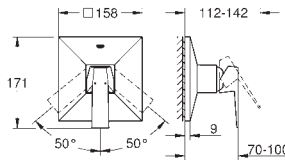

24 071 000	chrome	312.00
24 071 DC0	supersteel	437.00
24 071 A00	hard graphite	468.00
24 071 AL0	brushed hard graphite	499.00
Allure Brilliant		
Single-lever shower mixer		
set for final installation for GROHE Rapido SmartBox 35 600 000 GROHE SilkMove 46 mm ceramic cartridge GROHE StarLight chrome finish wall escutcheon with GROHE QuickFix (covered escutcheon- and shaft sealing, covered fixing) metal escutcheon, retroactively 6° adjustable metal lever flow performance: outlet B or C = 30 l/min without roughing-in-set		

35 600 000	chrome	68.00
GROHE Rapido SmartBox universal rough-in box for concealed installation