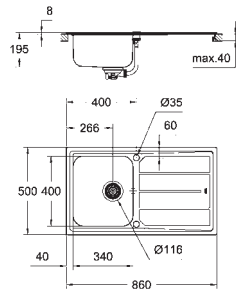

GROHE STAINLESS STEEL SINKS

Ref. No.

Colour

Price netto (€)

31 571 SD0

stainless steel

182.50

K500

Stainless steel sink with drainer

model: K500 45-S 86/50 1.0 rev

mounting type: standard built-in

material: stainless steel AISI 304 (V2A)

material thickness: 0.7 mm

GROHE StarLight finish

finish: satin finish

GROHE Whisper

min. cabinet size: 450 mm

dimensions: 860 x 500 mm

1 bowl: 340 x 400 x 195 mm

GROHE QuickFix installation system

sink mountable left or right

cut-out: 840 x 480 mm

drilling holes: 2 x 35 mm

drainer: automatic waste fitting

accessories included: automatic waste fitting,
waste kit, basket strainer waste, mounting set

31 572 SD0

stainless steel

249.17