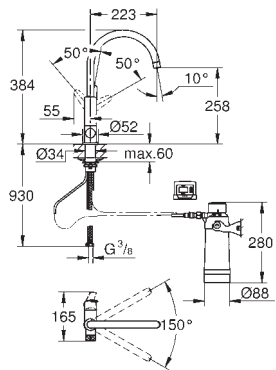

30 385 000

chrome

*

**GROHE Blue Pure BauCurve
Starter Kit**

consisting of:

GROHE Blue single-lever sink mixer
with filter function

single hole installation

C-spout

separate handle for filtered water
headpart 1/2"

GROHE StarLight chrome finish

GROHE SilkMove 28 mm ceramic cartridge

swivel tubular spout

swivel area 360°

separate inner water ways for filtered

and non-filtered water

flexible connection hoses

GROHE Blue filter head

GROHE Blue activated carbon filter for premium taste

capacity 3000 l

filter exchange timer including 2 x AA batteries