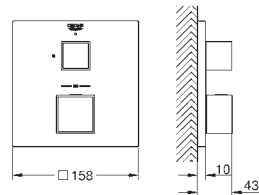

Grohtherm Cube
Thermostatic mixer for 1 outlet with shut off valve
set for final installation for
GROHE Rapido SmartBox 35 600 000
GROHE TurboStat compact cartridge
with wax thermoelement
GROHE StarLight chrome finish
wall escutcheon with **GROHE QuickFix** (covered
escutcheon- and shaft sealing, covered fixing)
metal escutcheon, retroactively 6° adjustable
GROHE SafeStop at 38°C
GROHE SafeStop Plus optional temperature limiter at 43°C or 46°C included
built-in non return valves and dirt strainers
ceramic stop valve, 120°
flow performance:
outlet B = 27 l/min
outlet C = 30 l/min
without roughing-in-set

35 600 000 chrome 68.00
GROHE Rapido SmartBox universal rough-in box for concealed installation

24 154 000 chrome 453.00