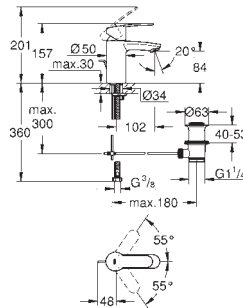

metal lever

GROHE SilkMove 28 mm ceramic cartridge

GROHE StarLight chrome finish

GROHE QuickFix installation system

with centering support

mousseur

pop-up waste set 1 1/4"

flexible connection hoses