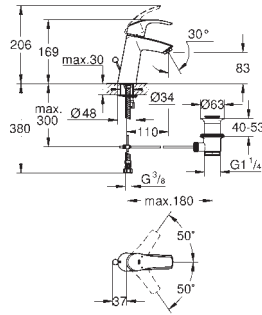

Ref. No. Colour Price netto (€)

23 322 001 **chrome** **111.00**

Eurosmart
Single-lever basin mixer 1/2"
M-Size
single hole installation
metal lever
GROHE SilkMove 28 mm ceramic cartridge
with temperature limiter
GROHE StarLight chrome finish
GROHE EcoJoy mousseur 5.7 l/min
GROHE QuickFix rapid installation system
pop-up waste set 1 1/4"
flexible connection hoses