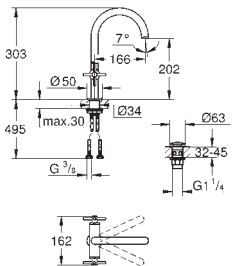

21 019 003	chrome	320.00
21 019 DC3	supersteel	520.00
21 019 GL3	cool sunrise	*
21 019 DA3	warm sunset	*
21 019 AL3	brushed hard graphite	595.00

Atrio
One-hole basin mixer, 1/2"
L-Size
ceramic headparts 1/2", 90°
GROHE StarLight chrome finish
GROHE EcoJoy 5.7 l/min laminar mousseur
rapid installation system
swivel tubular spout
with mousseur and stop limiter
Push-open waste set 1 1/4"
flexible connection hoses
with cross handles
Two different sets of caps included. One set with
„H“ and „C“ marking, one set without marking.