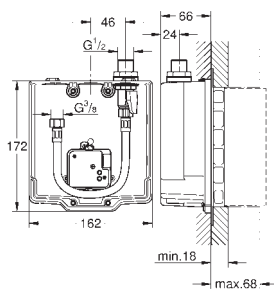

36 337 000

chrome

112.00

Euroeco Cosmopolitan E
Concealed mounting box
wall installation
for installation with pre-mixed or cold water
suitable for IR-sets for final installation
stop valve
connection housing for power supply
suitable for
36 273 000, 36 335 SD0, 36 334 SD0, 36 411 000