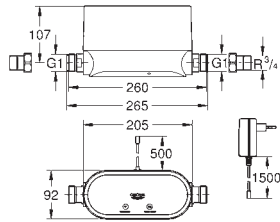

22 500 LNO white 415.83

GROHE Sense Guard Smart water controller
for wireless LAN, mains powered, 230 V

for single-family houses
detects pipe breaks, micro leaks, frost risk and unusual water flow automatic, manual or remote shut off function to limit water damage
senses flow rate, water pressure and system temperature
tracks water consumption
receive notifications and customize settings via GROHE Ondus App
status indication via LED light, buzzer and push notifications
wireless LAN 2.4 GHz, WPA/WPA2 protected
for horizontal or vertical installation right downstream the water meter
use of wall mounting set 22 501 000 with G1" connection recommended, sold separately
including R3/4" mounting nuts, extendable power cable 0.7 m, plug type C
acoustic group I in accordance with DIN 4109
to be installed on cold water pipes only
CE approved
Made in Germany

22 521 LNO white 16.66

GROHE Sense Guard Power extension cable
cable length 3 m