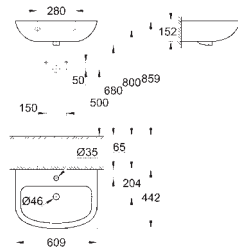

Bau Ceramic Wash basin 65
wall hung
1 hole punched with overflow
646 x 468 mm
sanitary ware
18 pieces per pallet

39 421 000

alpine white

38.00

Bau Ceramic Wash basin 60
wall hung
1 hole punched with overflow
609 x 442 mm
sanitary ware
18 pieces per pallet