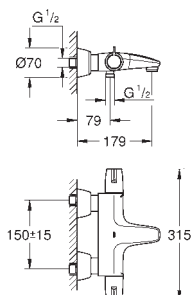

Grotherm Special
Thermostatic bath mixer 1/2"
wall mounted
ergonomic handles
Aquadimmer handle with multiple function
flow control
integrated mixed water shut off
diverter bath/shower
GROHE TurboStat compact cartridge
with wax thermoelement
Temperature scale handle with
pre-adjustable safety stop between
35°C and 43°C
easy thermal disinfection via optional key 47 994 000
shower bottom outlet 1/2"
with integrated non return-valve
metal temperature safety stop
laminar mousseur
dirt strainers
with S-unions and with covers
GROHE Quickfix for fast exchange of
non return valves in connections
100% GROHE CoolTouch consisting of safety
housing + S-unions with CoolTouch escutcheons
GROHE StarLight chrome finish
GROHE SafetyPlus

34 681 000

chrome

305.00