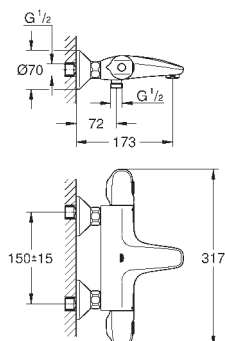

Grotherm 1000

Thermostatic bath mixer 1/2"

wall mounted

GROHE CoolTouch safety housing

GROHE StarLight chrome finish

GROHE MetalGrip ergonomically shaped metal handles

GROHE SafeStop at 38°C

GROHE SafeStop Plus optional temperature limiter at 43°C included

GROHE TurboStat compact cartridge

with wax thermoelement

integrated mixed water shut off

GROHE AquaDimmer Eco with multiple function:

- integrated GROHE EcoButton

(economy button with economy stop for shower)

- flow control

- diverter: bath/shower

shower bottom outlet 1/2"

mousseur

built-in non return valves

dirt strainers

protected against backflow

S-unions

metal escutcheon

min. recommended pressure 1.0 bar

GROHE EcoJoy technology for less water and perfect flow

34 256 004

chrome

*