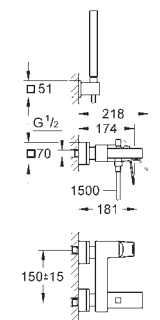

18 541 000 chrome 30.00

Eurocube
Shelf
for shower mixer 23 145 000

23 140 000 chrome 283.00

Eurocube
Single-lever bath mixer 1/2"
wall mounted
metal lever
GROHE SilkMove 46 mm ceramic cartridge
GROHE StarLight chrome finish
adjustable flow rate limiter
automatic diverter: bath/shower
mousseur
integrated non-return valve in the shower outlet 1/2"
covered S-unions
protected against backflow
optional temperature limiter ref. no. 46 375 000