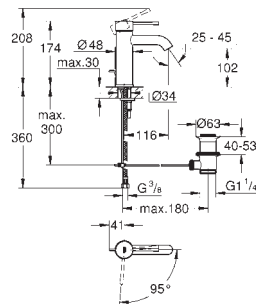

23 591 001 chrome 150.00

Essence
Single-lever basin mixer 1/2"
S-Size
single hole installation
metal lever
GROHE SilkMove ES 28 mm ceramic cartridge
with energy saving function via cold start
with temperature limiter
GROHE StarLight chrome finish
GROHE EcoJoy mousseur 5.7 l/min
GROHE AquaGuide adjustable mousseur
GROHE QuickFix Plus installation system
pop-up waste set 1 1/4"
flexible connection hoses