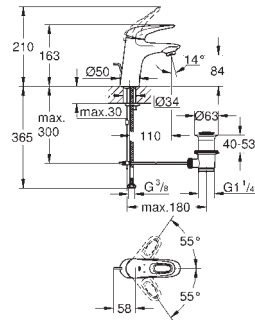

GROHE EUROSTYLE

Ref. No.

Colour

Price netto (€)

33 558 003
33 558 LS3

chrome
moon white/chrome

118.00
153.00

Eurostyle
Single-lever basin mixer 1/2"

S-Size

single hole installation

loop metal lever

GROHE SilkMove 35 mm ceramic cartridge

adjustable flow rate limiter

with temperature limiter

GROHE StarLight chrome finish

GROHE EcoJoy mousseur 5.7 l/min

GROHE QuickFix rapid installation system

pop-up waste set 1 1/4"

flexible connection hoses