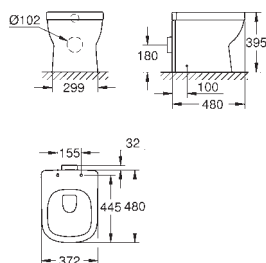

39 329 000 **alpine white** **133.00**
39 329 00H **alpine white** **166.00**
Euro Ceramic
Floor standing WC
universal trap for horizontal and vertical outlet
wash down
rimless
flush volume 3/5 l
including fixation set
sanitary ware
fully skirted with invisible fixation
optional: **PureGuard** anti scale coating and
anti bacterial glazing (00H)
12 pieces per pallet