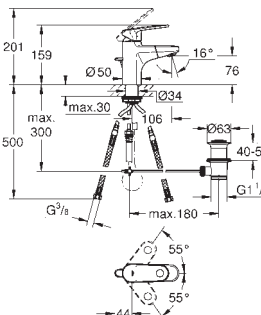

32 612 002

chrome

188.00

ditto, with non-restricted flow

33 163 002

chrome

188.00

Europlus
Single-lever basin mixer 1/2"
S-Size
single hole installation
metal lever
GROHE SilkMove 35 mm ceramic cartridge
adjustable flow rate limiter
adjustable minimum flow rate
approx. 2.5 l/min
temperature limiter
GROHE StarLight chrome finish
GROHE QuickFixPlus installation
system with centering support
SpeedClean mousseur
smooth body
flexible connection hoses
certificate applied for