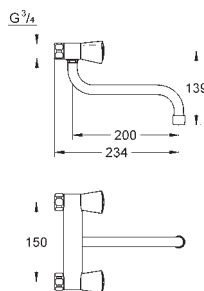

31 195 001

chrome

113.00

Costa S
Wall sink mixer 1/2"
wall mounted
metal handles
heat-insulated
screwable
GROHE StarLight finish
Carbodur headpart
mousseur
swivel spout
swivel area 360°
projection 200 mm
without connection unions