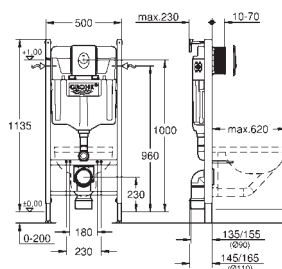

38 719 001

alpine white

202.00

Rapid SL
3-in-1 set for WC, 1.13 m installation height
with flushing cistern GD 2

consisting of:

Rapid SL element for WC (38 840 000)

Skate Air flush plate, alpine white, vertical installation (38 505 SH0)

Rapid SL wall brackets (38 558 00M)