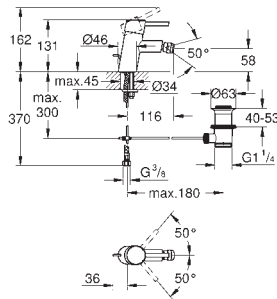

32 208 001 **chrome** 141.00

Concetto
Single-lever bidet mixer 1/2"
S-Size
single hole installation
metal lever
GROHE SilkMove 28 mm ceramic cartridge
with temperature limiter
GROHE StarLight chrome finish
GROHE QuickFix installation system
with centering support
ball-joint mousseur
pop-up waste set 1 1/4"
flexible connection hoses
acoustic group I in accordance with DIN 4109