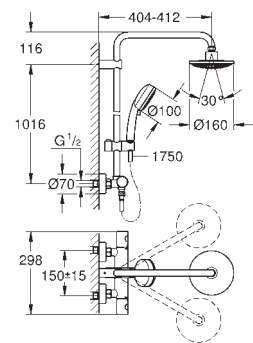

Tempesta Cosmopolitan 160

Shower system with thermostat for wall mounting

consisting of:

horizontal swivable 390 mm shower arm

exposed thermostat with

Aquadimmer function

allows change between:

head shower 1 spray (28 232 000)

Rain

with ball joint

rotation angle $\pm 15^\circ$

hand shower Tempesta Cosmopolitan 100 (27 571 001)

2 spray patterns:

Rain, Jet

adjustable in height with gliding element

Silverflex shower hose 1750 mm (28 388 000)

GROHE TurboStat compact cartridge

with wax thermoelement

GROHE SafeStop at 38°C

GROHE SafeStop Plus optional temperature limiter at 43°C included

GROHE DreamSpray perfect spray pattern

GROHE StarLight chrome finish

SpeedClean anti-lime system

Inner WaterGuide for a longer life

Twistfree to prevent hose from twisting

suitable for instantaneous heaters

from 18 kW/h

minimum flow rate 7 l/min.

optional upgrade: **GROHE EasyReach** tray (26 362)