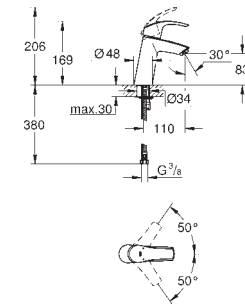

23 324 001 **chrome** **101.00**

Eurosmart
Single-lever basin mixer 1/2"
M-Size
single hole installation
metal lever
GROHE SilkMove 28 mm ceramic cartridge
with temperature limiter
GROHE StarLight chrome finish
GROHE EcoJoy mousseur 5.7 l/min
GROHE QuickFix rapid installation system
smooth body
flexible connection hoses