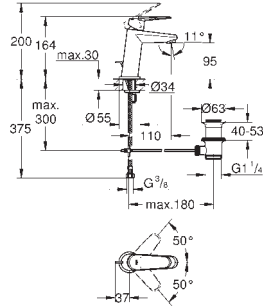

GROHE Rapido SmartBox universal rough-in box for concealed installation

GROHE EURODISC COSMOPOLITAN

GROHE EURODISC COSMOPOLITAN

Ref. No. Colour Price netto (€)

23 051 002 **chrome** 94.00

Eurodisc Cosmopolitan Pillar tap XS-Size single hole installation
metal lever
ceramic headpart 1/2", 90°
GROHE StarLight chrome finish
GROHE EcoJoy SpeedClean mousseur 5.7 l/min
union nut 1/2" x 10.5 mm
min. recommended pressure 1.0 bar
acoustic group I in accordance with DIN 4109