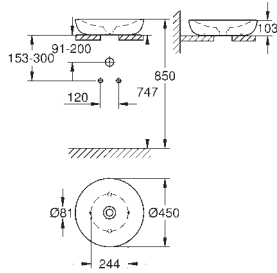

GROHE ESSENCE

Ref. No.

Colour

Price netto (€)

39 609 00H

alpine white

246.00

Essence
Vessel basin 45
without overflow
450 x 450 mm
including fixation set
including ceramic waste, removable cover
non-closable
sanitary ware
PureGuard anti scale coating and anti bacterial glazing