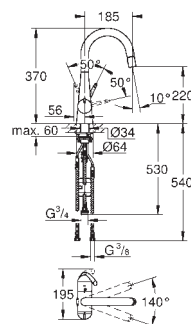

31 203 000

chrome

444.00

Zedra
Single-lever sink mixer 1/2"
shut off valve
single hole installation
GROHE StarLight finish
GROHE SilkMove 46 mm ceramic cartridge
flow strainer
pull-out mousseur spray
diverter: laminar spray/**SpeedClean** shower jet
automatic return to laminar spray
swivel area 140°
protected against backflow
flexible connection hoses
rapid installation system

KITCHEN
FITTINGS