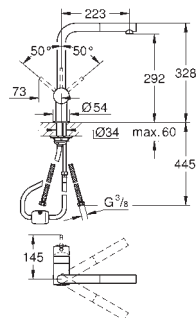

32 168 000 chrome 276.00
32 168 DC0 supersteel 335.00

Minta
Single-lever sink mixer 1/2"
L-spout
single hole installation
GROHE StarLight finish
GROHE SilkMove 46 mm ceramic cartridge
pull out mousseur
adjustable flow rate limiter
swivel tubular spout
swivel area 360°
integrated non-return valves
protected against backflow
flexible connection hoses
rapid installation system