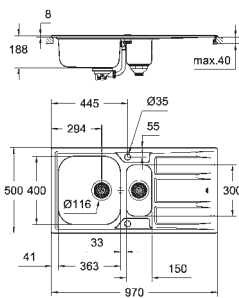

cut-out: 840 x 480 mm

drilling holes: 2 x 35 mm

drainer: automatic waste fitting

accessories included: automatic waste fitting, waste kit, basket strainer waste, mounting set

31 567 SD0

stainless steel

215.83