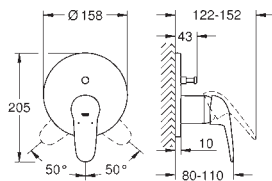

Eurostyle
Single-lever mixer with 2-way diverter
set for final installation for
GROHE Rapido SmartBox 35 600 000
GROHE SilkMove 46 mm ceramic cartridge
GROHE StarLight chrome finish
wall escutcheon with **GROHE QuickFix** (covered
escutcheon- and shaft sealing, covered fixing)
metal escutcheon, retroactively 6° adjustable
metal lever
automatic 2-way diverter
flow performance:
outlet B = 27 l/min, outlet C = 27 l/min
without roughing-in-set

35 600 000 chrome 68.00
GROHE Rapido SmartBox universal rough-in box for concealed installation

19 507 003 chrome 128.00
19 507 LS3 moon white/chrome 172.00