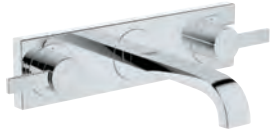

Ref. No. Colour Price netto (€)

20 189 000 chrome 652.00

Allure
Three-hole basin mixer 1/2"
S-Size
wall mounted
without concealed body
set for final installation for
29 025 000
with lever handles, with metal plate
valves hot/cold with ceramic headparts 1/2" - 90°
GROHE StarLight chrome finish
flow limiter 8 l/min.
spout with mousseur, centre distance 200 mm
projection 172 mm,

20 193 000 chrome 696.00
ditto, projection 220 mm