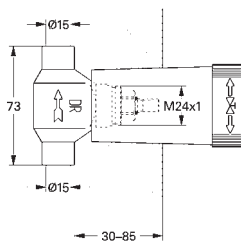

29 801 000 **chrome** **25.00**

Concealed stop-valve, 1/2"
pre-assembled headpart 1/2"
short spindle, protection sleeve
soldered connection Ø15 mm
DR-brass

29 803 000 **chrome** **39.00**
ditto, soldered connection Ø 18 mm

29 804 000 **chrome** **38.00**
ditto, soldered connection Ø 22 mm

47 175 000 **chrome** **101.00**

GROHE TurboStat cartridge 1/2"
for reversed inlets (hot water right)
fits Grohtherm 800, Grohtherm 1000, Grohtherm 1000 Cosmopolitan, Grohtherm 2000, Grohtherm Cube and Grohtherm 3000 exposed thermostats
service solution, does not comply with EN1111
Note: CoolTouch-function is omitted after being installed in exposed fittings