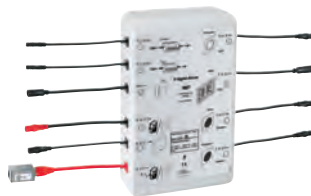

GROHE F-DIGITAL DELUXE

Ref. No.

Colour

Price netto (€)

36 362 000

chrome

3,270.00

GROHE F-digital Deluxe Steam generator 2.2 kW with steam outlet and temperature sensor

consisting of:
steam generator
415 x 445 x 130 mm
suitable for steam rooms up to 2.5 m³
supply voltage 230 V AC, 50 Hz
power 2.2 kW
water inlet 3/4"
operating pressure 1 – 5 bar (above pressure reducer)
automatic emptying
water outlet 1/2"
steam temperature: max. 55° C
steam outlet 1/2"
type of protection IP 23
CE approved

steam outlet module with indentation for fragranced oil
127 x 127 mm
connection thread 1/2"

temperature sensor module
60 x 60 x 12 mm

SpeedClean anti-lime system

GROHE StarLight chrome finish

requires rough-in set (29 074 000), F-digital Deluxe base unit box (26 374 000 or 36 397 000), Bluetooth unit (36 371 000) and various cable connections – all to be ordered separately due to installation situation

For detailed planning and product information please contact your local GROHE Customer Service.

SHOWERS

29 074 000

chrome

381.00

GROHE F-digital Deluxe Rough-in set steam generator

for use with steam module (36 362 000 or 27 934 000)

consisting of:

- 1 rough-in box for steam outlet (115 x 115 x 49-77 mm)
- 1 rough-in box for temperature sensor (58 x 83 x 80-105 mm)
- 1 cable extension temperature sensor, 5 m
- 1 cable extension steam generator, 5 m

26 374 000

chrome

1,050.00

GROHE F-digital Deluxe

Base unit box 4.0 Bluetooth F-Series 40" (BCU V4.0)

to control LightCurtain of Rainshower F-Series 40" AquaSymphony ceiling shower

additional light, sound and steam modules can be connected and controlled

consisting of: