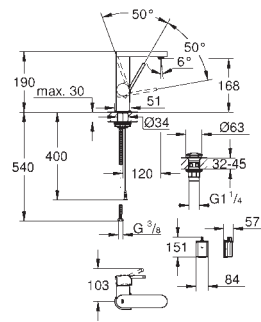

23 848 003

chrome

*

Plus
Single-lever basin mixer 1/2" with temperature display M-Size

LED water temperature display
single hole installation
metal lever
6 V alkaline mono battery, 4 x mono cell external battery
GROHE SilkMove 28 mm ceramic cartridge with temperature limiter
GROHE StarLight chrome finish
GROHE EcoJoy SpeedClean mousseur 5.7 l/min
GROHE AquaGuide adjustable mousseur rapid installation system
swivel spout with easy docking
swivel area 90°
smooth body with push-open pop-up waste set 1 1/4"
flexible connection hoses