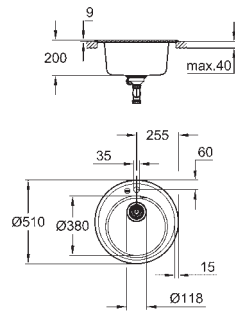

2 bowl: 295 x 295 x 205 mm

GROHE QuickFix installation system

sink mountable left or right

cut-out: 1140 x 480 mm

drainer: automatic waste fitting

accessories included: automatic waste fitting,
waste kit, basket strainer waste, mounting set