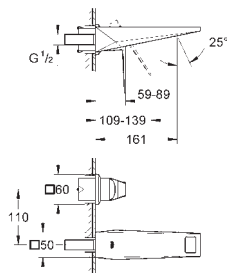

19 781 000	chrome	675.00
19 781 DC0	supersteel	*
19 781 A00	hard graphite	*
19 781 AL0	brushed hard graphite	*

Allure Brilliant
Two-hole basin mixer
S-Size
wall mounted
without concealed body
set for final installation for
23 200 000
GROHE StarLight chrome finish
GROHE EcoJoy 5.0 l/min. flow limiter
spout with integrated mousseur
centre distance 110 mm
projection 161 mm
min. recommended pressure 1.0 bar

19 783 000	chrome	761.00
19 783 DC0	supersteel	*
19 783 A00	hard graphite	*
19 783 AL0	brushed hard graphite	*

ditto, projection 210 mm