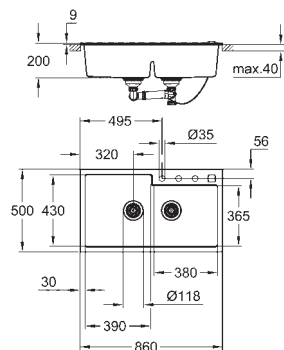

31 649 AT0
31 649 AP0

granite gray
granite black

*
*

K500

Composite sink

model: K500 90-C 86/50 2.0 rev

mounting type: standard built-in

material: quartz composite

GROHE Whisper

min. cabinet size: 900 mm

dimensions: 860 x 500 mm

1 bowl: 390 x 430 x 200 mm

2 bowl: 380 x 365 x 200 mm

GROHE QuickFix installation system

sink mountable left or right

cut-out: 840 x 480 mm

drainer: automatic waste fitting

accessories included: automatic waste fitting,
waste kit, basket strainer waste, mounting set