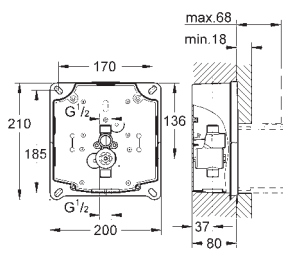

38 787 000

chrome

105.00

GROHE Rapido UMB
roughing-in set for urinal
for manual actuation or Tectron
infra-red electronic 6 V
water group with stop valve
flow pressure min 0.5 bar
operating pressure max 10 bar
flush aid
functional unit checked ex factory
water supply connections 1/2" outer thread
installation box with gasket
fixing points for dry cladding and
masonry-in