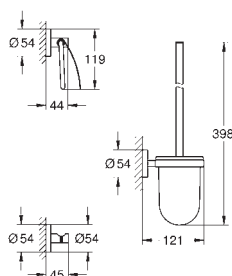

*** SPA colours:

40 407 001	chrome	65.41
40 407 DC1	supersteel	83.33

Essentials
City restroom accessories set 3-in-1
material: glass / metal
consisting of:
toilet brush set (40 374 001)
robe hook (40 364 001)
toilet paper holder (40 367 001)
concealed fastening
GROHE StarLight chrome finish