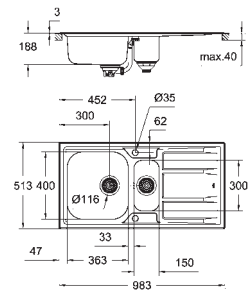

31 569 SD0

stainless steel

265.83

K400+

Stainless steel sink with drainer

model: K400+ 60-S 98.3/51.3 1.5 rev

mounting type: flat edge

material: stainless steel AISI 316 (V4A)

material thickness: 0.7 mm

GROHE StarLight finish

finish: satin finish

GROHE Whisper

min. cabinet size: 600 mm

dimensions: 983 x 513 mm

1 bowl: 363 x 400 x 188 mm

0.5 bowl: 150 x 300 x 188 mm

GROHE QuickFix installation system

sink mountable left or right

cut-out: 950 x 480 mm

drilling holes: 2 x 35 mm

drainer: automatic waste fitting

accessories included: waste kit, basket
strainer waste, mounting set