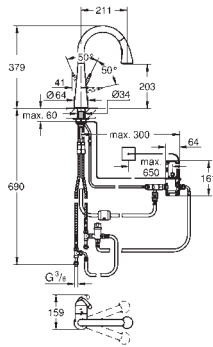

GROHE ZEDRA / ZEDRA TOUCH

Ref. No.

Colour

Price netto (€)

30 219 DC1

supersteel

947.00

Zedra Touch
Electronic single-lever sink mixer 1/2"
Touch: activation of water via skin contact
 battery supply 6 V lithium-battery, type CR-P2
 CE approved
 solenoid valve
 fixed value mixing valve
 automatically safety stop after 60 sec. (factory set)
 type of protection IP 44
GROHE SilkMove 46 mm ceramic cartridge
 pull-out dual spray control -
 switches back and forth between
 regular flow and spray
 diverter: mousseur/**SpeedClean** shower jet
 automatic return to mousseur
 adjustable flow rate limiter
 swivel tubular spout
 swivel area 360°
 protected against backflow
 flexible connection hoses
 rapid installation system