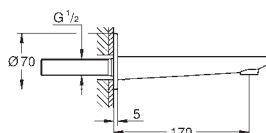

Lineare
Bath spout
wall mounted
GROHE StarLight chrome finish
mousseur
male thread 1/2"
projection 170 mm