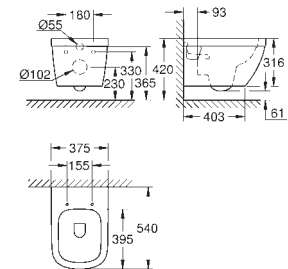

39 538 000 alpine white 142.00

Euro Ceramic Wall hung WC, basic
for concealed cistern
horizontal outlet
wash down
rimless
flush volume 3/5 l
sanitary ware
12 pieces per pallet