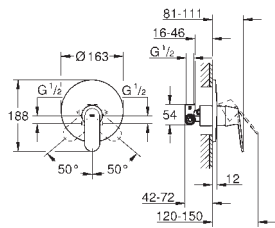

Eurosmart Cosmopolitan
Single-lever shower mixer 1/2"
wall installation

GROHE SilkMove 46 mm ceramic cartridge
GROHE StarLight chrome finish
consisting of:
set for final installation
concealed body 33 962 000
adjustable flow rate limiter
adjustable minimum flow rate
approx. 2.5 l/min
metal lever
escutcheon- and shaft-sealing
metal escutcheon
screwed
optional temperature limiter

13 261 000

chrome

96.00

Eurosmart Cosmopolitan
Bath spout

wall mounted
GROHE StarLight chrome finish
mousseur
male thread 1/2"
projection 170 mm
min. recommended pressure 1.0 bar

13 262 000

chrome

111.00