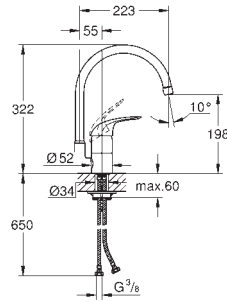

GROHE EUROECO / EUROECO SPECIAL

Ref. No.

Colour

Price netto (€)

32 752 000

chrome

99.00

Euroeco
Single-lever sink mixer 1/2"
single hole installation
GROHE StarLight finish
GROHE SilkMove 46 mm ceramic cartridge
mousseur
adjustable flow rate limiter
swivel tubular spout
swivel range 0°/150°/360°
metal lever
flexible connection hoses
rapid installation system