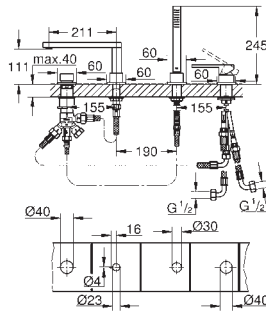

35 600 000 chrome 68.00
GROHE Rapido SmartBox universal rough-in box for concealed installation

29 307 003 chrome 744.00

Plus
4-hole single-lever bath combination
GROHE SilkMove 35 mm ceramic cartridge
 with temperature limiter
GROHE StarLight chrome finish
 consisting of:
 pre-assembled spout laminar mousseur
 single lever mixer operating element
 metal lever
 diverter bath/shower
 hand shower Euphoria Cube 6.6 l/min
 metal shower hose 2000 mm
 flexible connection hoses
 connection for shower hose
 protected against backflow
 can be used with 29 037 001
 min. recommended pressure 1.0 bar