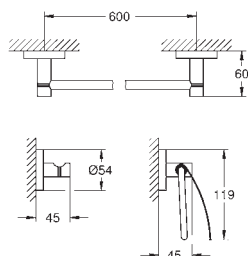

40 775 001	chrome	64.58
40 775 DC1	supersteel	91.66

Essentials
Guest bathroom accessories set 3-in-1
material: metal
consisting of:
towel rail, 600 mm (40 366 001)
robe hook (40 364 001)
toilet paper holder (40 367 001)
concealed fastening
GROHE StarLight chrome finish