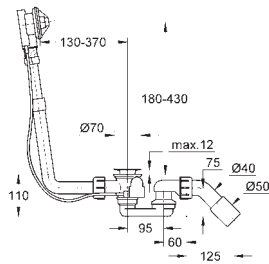

28 943 000 chrome 119.00

Talento
Pop-up bath waste and overflow
set for special baths
with bowden cable
without finishing trim set
bottle trap
45° waste elbow