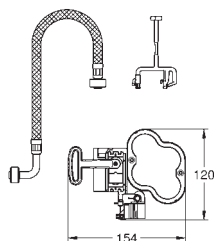

Radio electronic

for WC with flushing cistern GD2
receiver modul 868,4 MHz
for wall sender 39 142 000 or radio transmitter 38 758 000
for support rails for the disabled with radio transmitter of Hewi, Keuco, Lehnen, Normbau, Pressalit, AMS, Deubad, Erlau, FRELU, FSB
servo motor
integrated battery box for 4 x 1.5 V Mono D (LR20)
adjustable flush volume
72 h flushing can be activated
Dual Flush possible (6/3 or 9/4.5 l)
WC actuation plate and batteries are not included
CE approved

39 142 000

chrome

235.00