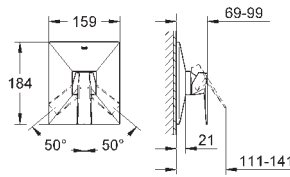

19 789 000	chrome	381.00

Allure Brilliant
Single-lever shower mixer
set for final installation for
35 501 000
without concealed body
GROHE StarLight chrome finish
escutcheon- and shaft-sealing
metal escutcheon
covered coupling