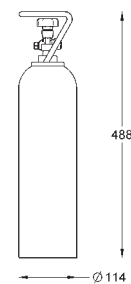

40 423 000 chrome 99.99

GROHE Blue Starter kit 2 kg CO₂ bottle
carbondioxid from natural sources for food and beverage (E290)
Purity: CO₂ 99.9 % v/v min.
volume 1 bottle: 2 kg, up to 350 l sparkling water
integrated shut-off valve and safety carrier handle
for refilling please order 40 424 000
not suitable for the GROHE Blue Home cooler