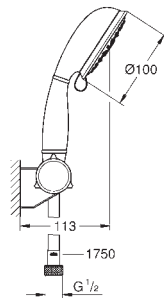

27 805 001 chrome 55.00

Tempesta Rustic 100
Wall holder set 4 sprays
consisting of:
hand shower (27 608)
wall shower holder adjustable (27 595)
Relaxaflex hose 1750 mm 1/2" x 1/2" (28 154)
GROHE EcoJoy 9,5 l/min flow limiter
GROHE DreamSpray perfect spray pattern
GROHE StarLight chrome finish
SpeedClean anti-lime system
Inner WaterGuide for a longer life
suitable for instantaneous heater
min. recommended pressure 1.0 bar

26 089 001 chrome 56.00

Tempesta Rustic 100
Head shower set 4 sprays
GROHE Rain O², Rain, Massage, Jet
ball joint ± 15° rotatable
Shower arm with connection thread 1/2"
escutcheon
GROHE DreamSpray perfect spray pattern
GROHE StarLight chrome finish
SpeedClean anti-lime system
Inner WaterGuide for a longer life
suitable for instantaneous heater
min. recommended pressure 1.0 bar