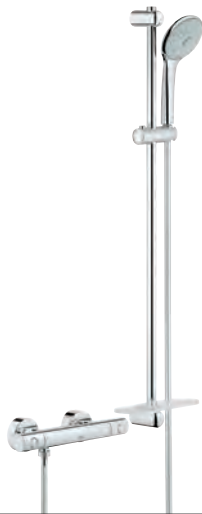

GROHE GROHTHERM 1000 COSMOPOLITAN M

Ref. No.

Colour

Price netto (€)

34 321 002

chrome

341.00

Grotherm 1000 Cosmopolitan M Thermostatic shower mixer 1/2" with shower set

consisting of:

Grotherm 1000 Cosmopolitan M thermostatic shower mixer 1/2"
(34 065 002)

Euphoria 110 Massage shower set, 900 mm (27 226 001)

min. recommended pressure 1.0 bar

47 175 000

chrome

101.00

GROHE TurboStat cartridge 1/2"

for reversed inlets (hot water right)

fits Grotherm 800, Grotherm 1000, Grotherm 1000 Cosmopolitan, Grotherm
2000, Grotherm Cube and Grotherm 3000 exposed thermostats
service solution, does not comply with EN1111

Note: CoolTouch-function is omitted after
being installed in exposed fittings