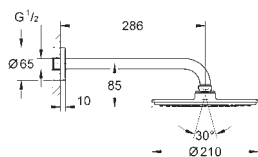

26 062 000 chrome 361.00

Rainshower Cosmopolitan 210
Head shower set 286 mm, 1 spray
consisting of:
Head shower Rainshower Cosmopolitan 210 (28 373 000)
1 spray:
Rain
Shower arm Rainshower 286 mm (28 576 000)
GROHE EcoJoy 9,5 l/min flow limiter
GROHE DreamSpray perfect spray pattern
GROHE StarLight chrome finish
SpeedClean anti-lime system
DropStop no afterdripping from the horizontal
shower head after closing the valve
starting at 0.5 bar flow pressure
min. recommended pressure 1.0 bar

26 052 000 chrome 361.00
ditto, with non-restricted flow