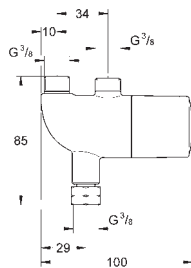

GROHE GROHTHERM MICRO

Ref. No.

Colour

Price netto (€)

34 487 000

chrome

165.00

Grotherm Micro
Thermostatic scalding protection
temperature adjustment 15-43° C (± 2° C)
thermal disinfection without re-adjustment of temperature
connection 3/8" below with cap nut
above 3/8" male thread
GROHE TurboStat thermoelement
GROHE StarLight chrome finish
built-in non return valves
dirt strainer
without connection set
max. pressure differential 5:1
min. recommended pressure 1.0 bar