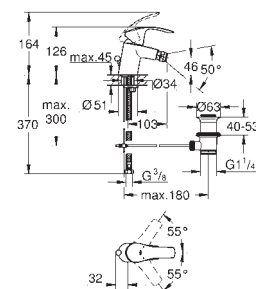

23 789 002 **chrome** **78.00**

Eurosmart
Single-lever bidet mixer 1/2"
S-Size
single hole installation
metal lever
GROHE SilkMove 35 mm ceramic cartridge
adjustable flow rate limiter
with temperature limiter
GROHE StarLight chrome finish
GROHE EcoJoy mousseur 3.8 l/min
GROHE QuickFix rapid installation system
with ball joint
pop-up waste set 1 1/4"
flexible connection hoses

32 929 002 **chrome** **95.00**
ditto, with **GROHE EcoJoy** mousseur 5.7 l/min