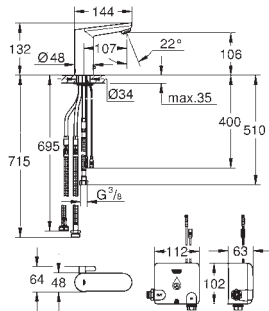

SPECIAL FITTINGS

GROHE EUROSMART COSMOPOLITAN E

Ref. No.

Colour

Price netto (€)

36 386 001

chrome

716.00