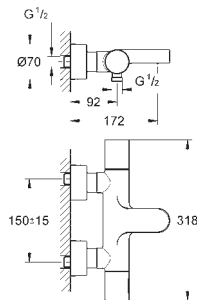

Grotherm 3000 Cosmopolitan
Thermostatic bath mixer 1/2"
wall mounted

100% GROHE CoolTouch consisting of safety housing + S-unions with CoolTouch escutcheons
GROHE StarLight chrome finish
GROHE SafeStop at 38°C
GROHE SafeStop Plus optional temperature limiter at 43°C included
GROHE TurboStat compact cartridge with wax thermoelement
integrated mixed water shut off
Aquadimmer with multiple function
- flow control
- diverter: bath/shower
shower bottom outlet 1/2"
mousseur
built-in non return valves
dirt strainers
protected against backflow
covered S-unions, CoolTouch escutcheons with wall sealing
GROHE EcoJoy technology for less water and perfect flow

34 277 000

chrome

430.00