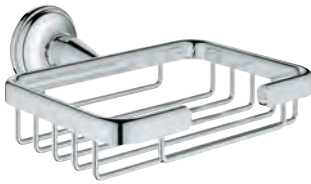

GROHE ESSENTIALS AUTHENTIC

Ref. No.

Colour

Price netto (€)

40 659 001
40 659 EN1

chrome
brushed nickel

37.08
48.33

Essentials Authentic
Filling basket, small
material: metal
concealed fastening
GROHE StarLight chrome finish