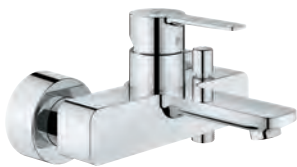

33 849 001 chrome 278.00
33 849 DC1 supersteel 383.00

Lineare
Single-lever bath mixer 1/2"
wall mounted
metal lever
GROHE SilkMove 35 mm ceramic cartridge
with temperature limiter
GROHE StarLight chrome finish
automatic diverter: bath/shower
mousseur
shower outlet 1/2"
integrated non-return valve
covered S-unions
protected against backflow
min. recommended pressure 1.0 bar
pillar installation optional with pillar unions 12 030 000