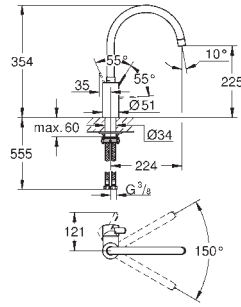

GROHE EUROSMART COSMOPOLITAN

Ref. No.

Colour

Price netto (€)

31 188 002

chrome

142.00

Eurosmart Cosmopolitan
Single-lever sink mixer 1/2"

high spout

single hole installation

GROHE SilkMove 35 mm ceramic cartridge

GROHE StarLight chrome finish

GROHE Zero separated inner water ways - lead and nickel free

mousseur

adjustable flow rate limiter

swivel tubular spout

selectable swivel area : 0° / 150°

flexible connection hoses

rapid installation system