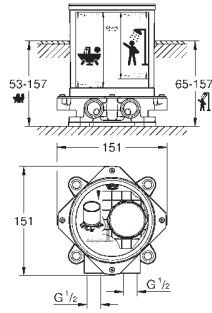

45 984 001

chrome

444.00

Rough-in set 1/2"

for floor-mounted bath mixers/spouts and shower mixers without finishing trim set
installation plate with 360° horizontal and 3° vertical adjustment
installation depth 53-157 mm for bath mixers/spouts, depth compensation 104 mm
installation depth 65-157 mm for shower mixers, depth compensation 92 mm
two 1/2" female connections (hot/cold supplies)
flushing plug
gasket
fixing material