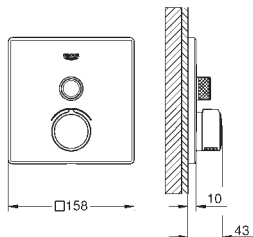

GROHE SMARTCONTROL MIXERS

Ref. No. Colour Price netto (€)

29 147 000 chrome 374.00

SmartControl
Concealed mixer with one valve
set for final installation for
GROHE Rapido SmartBox 35 600 000
metal wall escutcheon with **GROHE QuickFix**
(covered escutcheon and shaft sealing, covered
fixing), retroactively 6° adjustable
GROHE StarLight chrome finish
GROHE SmartControl push for ON-OFF, turn for
volume adjustment from EcoJoy to full flow
exchangeable symbols
cartridge for temperature mixing
without roughing-in-set
flow performance:
outlet B = 27 l/min, outlet C = 27 l/min

35 600 000 chrome 68.00
GROHE Rapido SmartBox universal rough-in box for concealed installation

29 148 000 chrome 414.00