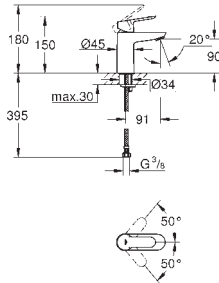

23 330 000 **chrome** **75.00**

BauEdge
Single-lever basin mixer 1/2"
S-Size
single hole installation
metal lever
GROHE Longlife 28 mm ceramic cartridge
GROHE StarLight chrome finish
GROHE EcoJoy mousseur 5.7 l/min
rapid installation system
smooth body
flexible connection hoses
min. recommended pressure 1.0 bar