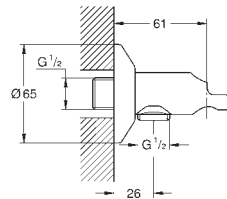

26 333 000 **chrome** 79.00

Valve
with wall shower holder
escutcheon
connection thread 1/2"
GROHE StarLight chrome finish
Please refer to local norms regarding installation.