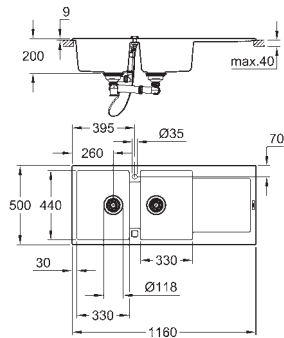

0.5 bowl: 155 x 295 x 146 mm

GROHE QuickFix installation system

sink mountable left or right

cut-out: 980 x 480 mm

drainer: automatic waste fitting

accessories included: automatic waste fitting,
waste kit, basket strainer waste, mounting set