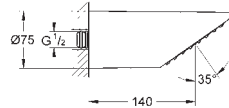

*** SPA colours:

- BE ● GL ● DA ● A0
- EN ● GN ● DL ● AL

28 348 000 chrome 235.00

Sena
Wall holder set 1 spray
metal
consisting of:
hand shower Sena (28 034 000)
wall shower holder (28 690)
shower hose (28 151 000)
GROHE DreamSpray perfect spray pattern
GROHE StarLight chrome finish
SpeedClean anti-lime system
Inner WaterGuide for a longer life
min. recommended pressure 1.0 bar