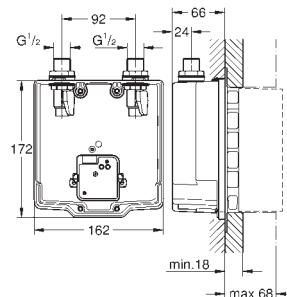

**Eurosmart Cosmopolitan E
Concealed mounting box
with mixture**

wall installation

suitable for IR-sets for final installation

2 stop valves

housing with mixing device

non-return valve

connection housing for power supply

suitable for

36 315 000, 36 412 000, 36 376 000