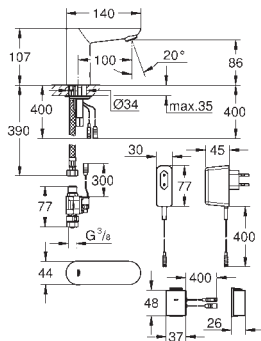

Euroeco Cosmopolitan E Bluetooth
Infra-red electronic basin tap 1/2" without mixing device
with infrared sensor and Bluetooth module for bi-directional communication for monitoring, configuration and service purpose
with plug transformer 100-240 V AC, 50-60 Hz, 6.75 V DC
rapid installation system
GROHE StarLight finish
GROHE EcoJoy mousseur 5.7 l/min
external solenoid valve
dirt strainer
with Bluetooth 4.0* for wireless data communication for Apple** and Android devices
Bluetooth range (max. 10 m) varies depending on used materials and walls between transmitter and receiver
monitoring
password protected products
app detects all Bluetooth products in range
auto flush cycles and timing last auto flush usage per day / 30 days
thermal disinfection cycles and timings last disinfection
configuration
detection range and shut off delay
thermal disinfection
auto flush
cleaning mode
2 on/off timers
identification by name
service
send and save 3 profiles
reset to factory or user settings
hard and software version
CE approved
acoustic group I in accordance with DIN 4109
type of protection faucet IP 59K

SPECIAL FITTINGS