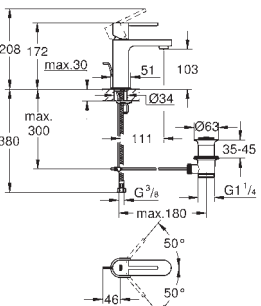

32 612 30L

chrome

*

Plus
Single-lever basin mixer 1/2" S-Size

single hole installation
metal lever
GROHE SilkMove 28 mm ceramic cartridge with temperature limiter
GROHE StarLight chrome finish
GROHE QuickFix Plus installation system
mousseur
pop-up waste set 1 1/4"
flexible connection hoses
for low pressure
min. recommended pressure 0.2 bar