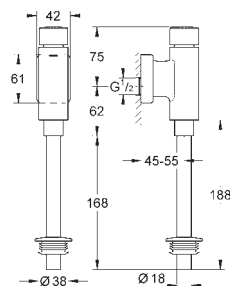

37 345 000

chrome

137.00

Rondo
Flush valve for urinal
1/2"
brass
integrated stop valve
GROHE StarLight chrome finish
with control cap and flush pipe connection
flow rate adjustment
flush volume adjustable 1.0 - 4.0 l
with wall escutcheon
flush pipe 200 mm
rubber connector with escutcheon
flow pressure min 0.5 bar
operating pressure max 5 bar