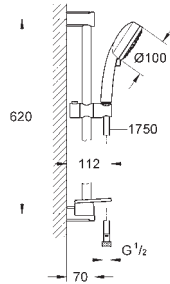

GROHE TEMPESTA

Ref. No.

Colour

Price netto (€)

27 577 002

chrome

74.00

**Tempesta Cosmopolitan 100
Shower rail set 4 sprays**

consisting of:

hand shower (27 575)
shower rail, 600 mm (27 521)
Relaxaflex hose 1750 mm 1/2" x 1/2" (28 154)

GROHE EasyReach tray (27 596)

GROHE EcoJoy 9,5 l/min flow limiter

GROHE DreamSpray perfect spray pattern

GROHE StarLight chrome finish

SpeedClean anti-lime system

Inner WaterGuide for a longer life

suitable for instantaneous heater

min. recommended pressure 1.0 bar