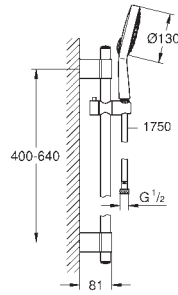

GROHE POWER&SOUL

Ref. No. Colour Price netto (€)

27 732 000 **chrome** **207.00**

**Power&Soul Cosmopolitan 130
Shower rail set 4+ sprays**

consisting of:

Hand shower Power&Soul Cosmopolitan 130 (27 664 000)