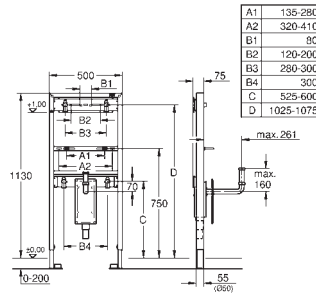

GROHE RAPID SL FOR WASH BASIN AND BIDET

Ref. No.

Colour

Price netto (€)

38 625 001

chrome

290.00

Rapid SL

Element for wash basin with concealed trap

for single hole installation or wall mounted fittings

1.13 m installation height

with concealed trap Ø 50 mm

for on-the-wall installations or studded walls

powder coated steel frame, self-supporting

for dry-cladding, completely pre-assembled

with fixed connections

single installation or fitting to a rail

quick adjustment, lockable

fixing material

TÜV approved

wash basin fixing bolts M10 with

fixing device for ceramic

variable distance of fixing bolts

2 noise protected fitting connections 1/2"

concealed syphon

for concealed wall installation

including cover plate for concealed trap, stainless steel

including adjustable brass outlet bend

chrome plated

height adjustable

for on-the-wall installation please order wall brackets 38 558 00M (sold separately)

38 748 002

chrome

417.00