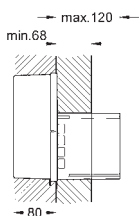

38 896 000

chrome

70.00

Extension-set, 50 mm
for Rapido U or Rapido UMB
shaft extension with fixing material