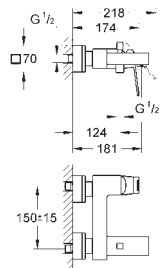

23 140 000 chrome 283.00

Eurocube
Single-lever bath mixer 1/2"
wall mounted
metal lever
GROHE SilkMove 46 mm ceramic cartridge
GROHE StarLight chrome finish
adjustable flow rate limiter
automatic diverter: bath/shower
mousseur
integrated non-return valve in the shower outlet 1/2"
covered S-unions
protected against backflow
optional temperature limiter ref. no. 46 375 000