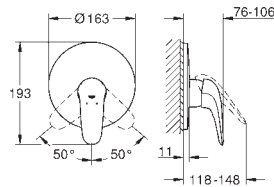

Eurostyle
Single-lever shower mixer
set for final installation for
35 501 000
without concealed body
solid metal lever
GROHE StarLight chrome finish
GROHE QuickFix covered fixation
escutcheon- and shaft-sealing
metal wall escutcheon

23 725 003 chrome 146.00