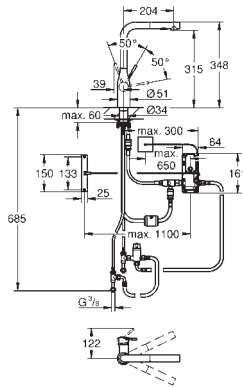

30 311 000
30 311 DC0

chrome
supersteel

663.00
623.00

Essence Foot Control Electronic single-lever sink mixer 1/2" L-spout

Foot control: activation of water via contact with sensor
battery supply 6 V lithium-battery, type CR-P2
CE approved
solenoid valve
fixed value mixing valve
automatically safety stop after 60 sec. (factory set)
type of protection IP 44
GROHE SilkMove 28 mm ceramic cartridge
flow strainer
pull-out dual spray control -
switches back and forth between
regular flow and spray
diverter: laminar spray/**SpeedClean** shower jet
automatic return to laminar spray
swivel tubular spout
swivel area 360°
protected against backflow
flexible connection hoses
rapid installation system