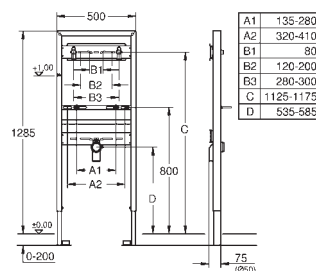

Rapid SL

Element for wash basin, for wall mounted fittings

1.30 m installation height

for on-the-wall installations or studded walls

powder coated steel frame, self-supporting

for dry-cladding, completely pre-assembled

with fixed connections

quick adjustment, lockable

fixing material

TÜV approved

wash basin fixing bolts M10 with

fixing device for ceramic

variable distance of fixing bolts

HT-outlet bend Ø 50 mm

seal Ø 32 mm

2 noise protected fitting connections 1/2"

for on-the-wall installation please order wall brackets 38 558 00M (sold separately)