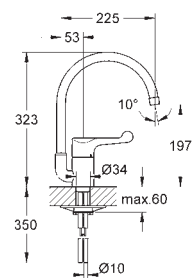

33 912 000

chrome

284.00

Euroeco Special
Single-lever sink mixer 1/2"
single hole installation
GROHE StarLight chrome finish
ceramic cartridge
adjustable flow rate limiter
adjustable temperature limiter
laminar flow straightener 9 l/min.
swivel tubular spout
metal lever
lever length 120 mm
temperature limiter
Attention: old product