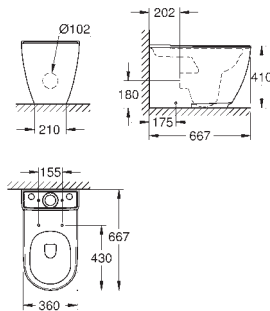

39 572 00H

alpine white

274.00

Essence
Floor standing WC for close coupled combination
close coupled
universal trap for horizontal and vertical outlet
wash down
rimless
flush volume 3/4.5 l
including fixation set
cistern to be ordered separately
sanitary ware
fully skirted with invisible fixation
PureGuard anti scale coating and anti bacterial glazing
6 pieces per pallet