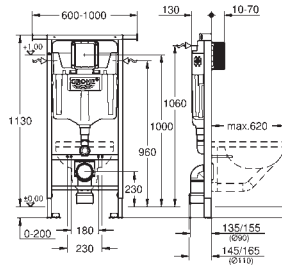

GROHE RAPID SL FOR WC

Ref. No.

Colour

Price netto (€)

38 588 001

chrome

360.00

Rapid SL

Element for WC, 1.13 m installation height, for shaft installation with flushing cistern GD 2

for shaft installation 800 - 1100 mm width
powder coated steel frame, self-supporting
for dry-cladding, completely pre-assembled
with fixed connections
quick adjustment, lockable
fixing material
2 WC fixing bolts
fixing device for ceramic
distance of fixing bolts 180/230 mm
outlet bend Ø 90 mm
depth adjustable
reducer Ø 90/110 mm
inlet and outlet connecting set

flushing cistern GD 2, 6 - 9 l, containing following features:

adjustment ex factory 6 l and 3 l
pneumatic discharge valve offering 3 modes of operation: dual flush or start/stop or single flush
water supply from left/right or back
low noise (group I acc. to German Noise Specification)
insulated against condensation
1/2" water supply connection including integrated angle valve and push fit flexible hose union
no tools required for the installation
of the inspection shaft incl. protection during construction phase
for vertical or horizontal use

for mounting of small flush plates please order revision shaft 40 911 000 (sold separately)

38 994 000

chrome

328.00

Rapid SL

Element for WC with flushing cistern 80 mm, 1.13 m installation height element width 0.62 m

for small, narrow bathrooms
for on-the-wall installations or studded walls
powder coated steel frame, self-supporting
for dry-cladding, completely pre-assembled
with fixed connections
quick adjustment, lockable
fixing material
TÜV approved
2 WC fixing bolts
fixing device for ceramic
distance of fixing bolts 180/230 mm
outlet bend Ø 90 mm
depth adjustable
reducer Ø 90/110 mm
inlet and outlet connecting set

flushing cistern 80 mm, 6 - 9 l, containing following features:

adjustment ex factory 6 l and 3 l
pneumatic discharge valve offering 3 modes of operation: dual flush or start/stop or single flush
water supply from top or back
low noise (group I acc. to German Noise Specification)
insulated against condensation
water supply 1/2" and push fit flexible hose union
no tools required for the installation
of the inspection shaft incl. protection during construction phase
for vertical use

including wall brackets 38 558 00M for on-the-wall installation
for mounting of small flush plates please order revision shaft 40 949 000 (sold separately)