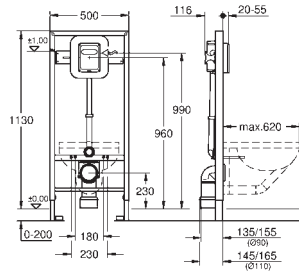

GROHE RAPID SL FOR WC

Ref. No. Colour Price netto (€)

38 519 001 chrome 335.00

Rapid SL
Element for WC with flush valve, 1.13 m installation height
with flush valve 6 - 9 l

for manual / electronic actuation

for on-the-wall installations or studded walls
steel frame with foil coating/hot galvanized,
self-supporting
for dry-cladding, completely pre-assembled
quick adjustment, lockable
fixing material
TUV approved
2 WC fixing bolts
distance of fixing bolts 180/230 mm
WC ceramics with small bearing area (less than 205 mm)
require additional accessory 38 779 000
outlet bend Ø 90 mm
depth adjustable
reducer Ø 90/110 mm
inlet and outlet connecting set
manual/electronic actuation
adjustable
low noise (group I acc. to
German Noise Specification)
¾"

stop valve

6 l flush
flush bend
flow rate adjustment
for on-the-wall installation please order wall brackets 38 558 00M (sold separately)

40 899 000 chrome 36.00