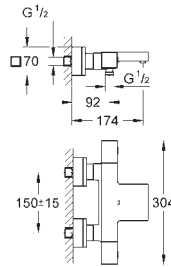

GROHE GROHTHERM CUBE

Ref. No. Colour Price netto (€)

34 497 000 chrome 467.00

Grohtherm Cube
Thermostatic bath mixer 1/2"
wall mounted
GROHE StarLight chrome finish
GROHE SafeStop at 38°C
GROHE SafeStop Plus optional temperature limiter at 43°C included
GROHE TurboStat compact cartridge
with wax thermoelement
integrated mixed water shut off
GROHE AquaDimmer Eco with multiple function:
- integrated GROHE EcoButton
(economy button with economy stop for shower)
- flow control
- diverter: bath/shower
shower bottom outlet 1/2"
GROHE XL Waterfall
flow straightener
built-in non return valves
dirt strainers
protected against backflow
covered S-unions
GROHE EcoJoy technology for less water and perfect flow

18 700 000 daVinci satin white 40.00