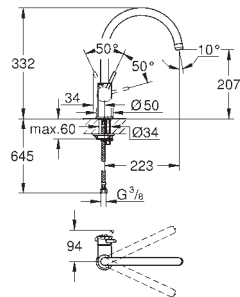

31 535 000

chrome

91.00

BauClassic
Single-lever sink mixer 1/2"
high spout
single hole installation
GROHE StarLight finish
GROHE Longlife 28 mm ceramic cartridge
spout with mousseur
swivel tubular spout
swivel area 360°
flexible connection hoses
rapid installation system
min. recommended pressure 1.0 bar