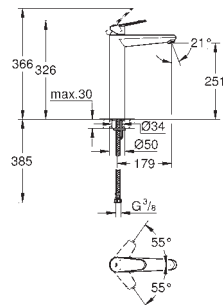

23 432 000 chrome 275.00

Eurodisc Cosmopolitan
Single-lever basin mixer 1/2"
XL-Size
single hole installation
metal lever
for free-standing basins
GROHE SilkMove 35 mm ceramic cartridge
adjustable flow rate limiter
adjustable minimum flow rate
approx. 2.5 l/min
GROHE StarLight chrome finish
GROHE EcoJoy SpeedClean mousseur 5.7 l/min
GROHE QuickFix Plus installation system
smooth body
flexible connection hoses
min. recommended pressure 1.0 bar
optional temperature limiter ref. no. 46 375 000