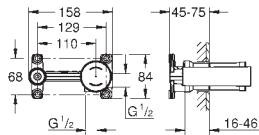

23 571 000 **chrome** 236.00

Single-lever mixer 1/2", universal concealed body
for 2-hole basin mixers
wall installation
without finishing trim set
GROHE SilkMove 35 mm ceramic cartridge
adjustable flow rate limiter
with temperature limiter
spout can be positioned on the right or left
DR-brass
installation device