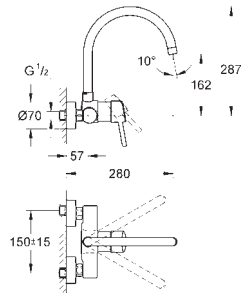

32 667 001

chrome

174.00

Concetto
Single-lever sink mixer 1/2"
wall mounted
GROHE StarLight finish
GROHE SilkMove 46 mm ceramic cartridge
mousseur
adjustable flow rate limiter
swivel tubular spout
swivel area 360°
projection 223 mm
S-unions