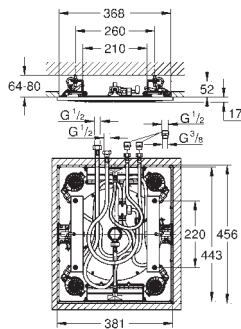

27 939 001 chrome 3,120.00

Rainshower F-Series 15"
Ceiling shower 3 sprays

Rain, Bokoma Spray, Waterfall and combinations
381 mm (width) x 17 mm (height) x 456 mm (depth)
metal
GROHE DreamSpray perfect spray pattern
GROHE StarLight chrome finish
GROHE XL Waterfall extra wide waterfall spray
SpeedClean anti-lime system
flow of single spray at 3 bar:
1 x Rain spray 300 mm: approx. 20 l/min
2 x XL Waterfall: 1 x Waterfall 20 l, 2 x Waterfall 32 l/min
4 x Bokoma Spray with adjustment angle 20°: 20 l/min
head shower has to be controlled by 4 outlets