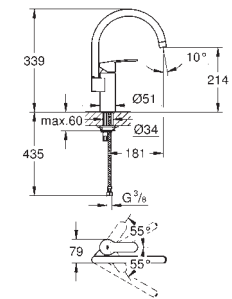

30 221 002

chrome

147.00

Eurostyle Cosmopolitan
Single-lever sink mixer 1/2"
high spout

single hole installation

GROHE StarLight finish

GROHE SilkMove 35 mm ceramic cartridge

mousseur

adjustable flow rate limiter

swivel tubular spout

adjustable swivel area 0° / 150° / 360°

flexible connection hoses

rapid installation system

integrated temperature limiter