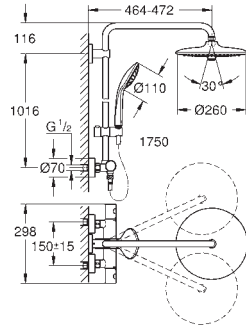

GROHE EUPHORIA SYSTEM

Ref. No.

Colour

Price netto (€)

27 615 001

chrome

496.00

Euphoria System 260

Shower system with thermostat for wall mounting

consisting of:

horizontal swivable 450 mm shower arm

exposed thermostat with

Aquadimmer function

allows change between:

head shower Euphoria 260 (26 457)

3 spray patterns:

Rain, SmartRain, Jet

with ball joint

rotation angle $\pm 15^\circ$

hand shower Euphoria 110 Massage (27 239 000)

3 spray patterns:

Rain, SmartRain, Massage

adjustable in height with gliding element

Silverflex shower hose 1750 mm (28 388 000)

GROHE EcoJoy 9,5 l/min flow limiter

GROHE TurboStat compact cartridge

with wax thermoelement

GROHE SafeStop at 38°C

GROHE SafeStop Plus optional temperature limiter at 43°C included

GROHE DreamSpray perfect spray pattern

GROHE StarLight chrome finish

GROHE SprayDimmer (Stepless flow

rate reduction)

SpeedClean anti-lime system

Inner WaterGuide for a longer life

Twistfree to prevent hose from twisting

suitable for instantaneous heaters

from 18 kW/h

minimum flow rate 7 l/min.

min. recommended pressure 1.0 bar

optional upgrade: **GROHE EasyReach** tray (26 362)

26 087 000

chrome

1,290.00