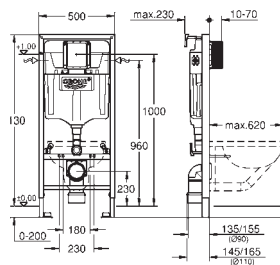

Rapid SL

Element for WC, 1.13 m installation height with flushing cistern GD 2

for on-the-wall installations or studded walls
powder coated steel frame, self-supporting
for dry-cladding, completely pre-assembled
with fixed connections
quick adjustment, lockable
fixing material
TÜV approved
2 WC fixing bolts
fixing device for ceramic
WC ceramics with small bearing area (less than 205 mm)
require additional accessory 38 779 000
distance of fixing bolts 180/230 mm
outlet bend Ø 90 mm
depth adjustable
reducer Ø 90/110 mm
inlet and outlet connecting set

flushing cistern GD 2, 6 - 9 l, containing following features:

adjustment ex factory 6 l and 3 l
pneumatic discharge valve offering 3 modes of operation: dual flush or start/stop or single flush
water supply from left/right or back
low noise (group I acc. to German Noise Specification)
insulated against condensation
angle valve 1/2"
water inlet with pipe fixation
no tools required for the installation
of the inspection shaft incl. protection during construction phase
for vertical or horizontal use

including wall brackets 38 558 00M for on-the-wall installation
for mounting of small flush plates please order revision shaft 40 911 000 (sold separately)