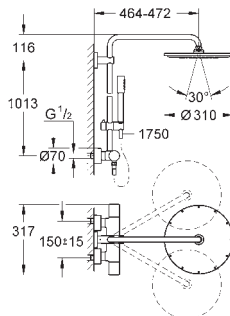

27 966 000

chrome

1,150.00

Rainshower System 310

Shower system with thermostat for wall mounting

consisting of:

horizontal swivable 450 mm shower arm

exposed thermostat with

Aquadimmer function

allows change between:

Rainshower Cosmopolitan 310 head shower (27 477 000)

with ball joint

rotation angle $\pm 15^\circ$

hand shower Sena (28 034 000)

adjustable in height with gliding element (12 140 000)

Silverflex shower hose 1750 mm (28 388 000)

GROHE TurboStat compact cartridge

with wax thermosteement

GROHE SafeStop at 38°C

GROHE SafeStop Plus optional temperature limiter at 43°C included

GROHE CoolTouch no risk of scalding

GROHE DreamSpray perfect spray pattern

GROHE StarLight chrome finish

SpeedClean anti-lime system

**suitable for instantaneous heaters
from 18 kW/h**

minimum flow rate 7 l/min.

min. recommended pressure 1.0 bar