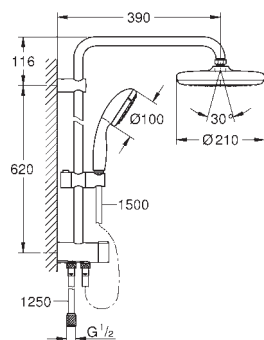

GROHE TEMPESTA SYSTEM

Ref. No.

Colour

Price netto (€)

26 381 001

chrome

211.00

Tempesta System 210

Flex shower system with diverter for wall mounting

consisting of:

horizontal 390 mm shower arm, adjustable before installation
change by diverter between hand shower, head shower
or head shower Eco setting

head shower Tempesta 210 (26 408)

2 spray patterns (via diverter):

Rain, SmartRain

chrome plated spray face

with ball joint

rotation angle $\pm 15^\circ$

hand shower Tempesta 100 (27 852)

spray pattern: Rain

adjustable in height with gliding element

distance between diverter and upper bracket: 620 mm

shower hose Relexaflex 1500 mm (28 151)

shower hose Relexaflex 1250 mm (28 150)

flexible installation: connection to faucet / wall union for water

supply with 1/2" thread of the 1250 mm shower hose

GROHE DreamSpray perfect spray pattern

GROHE StarLight chrome finish

SpeedClean anti-lime system

Inner WaterGuide for a longer life

ShockProof silicone ring prevents damages

caused by shower falling

suitable for instantaneous heaters

from 18 kW/h

minimum flow rate 7 l/min.