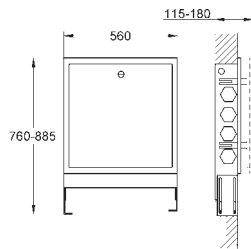

GROHE F-DIGITAL DELUXE

Ref. No. Colour Price netto (€)

36 367 000 **chrome** **294.00**

**GROHE F-digital Deluxe
Rough-in set base unit box**
for use with base unit box (26 374 000 or 36 397 000)
550 x 700 x 110 mm
with removable front panel for installation
with adjustable front frame for installation in wall niches
galvanized and powder coated (RAL 9010, pure white) steel plate
1 mm thick steel plate
with two mounting rails and elbow for power outlets
and mounting materials