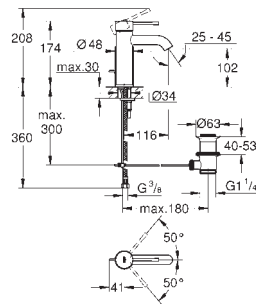

GROHE ESSENCE

Ref. No. Colour Price netto (€)

*** SPA colours:

● BE ● GL ● DA ● A0
● EN ● GN ● DL ● AL

23 589 001 chrome 151.00
23 589 DC1 supersteel 206.00
23 589 *** SPA colours 194.00

Essence
Single-lever basin mixer 1/2"
S-Size
single hole installation
metal lever
GROHE SilkMove 28 mm ceramic cartridge
with temperature limiter
GROHE StarLight chrome finish
GROHE EcoJoy mousseur 5.7 l/min
GROHE AquaGuide adjustable mousseur
GROHE QuickFix Plus installation system
pop-up waste set 1 1/4"
flexible connection hoses