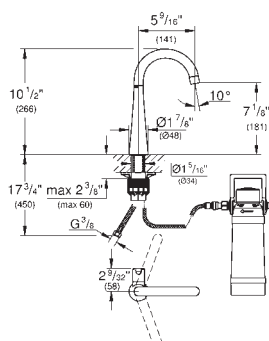

Ladylux
Pillar tap with filter function
single hole installation
handle for filtered table water
ceramic headpart 1/2", 90°
GROHE StarLight chrome finish
swivel tubular spout
swivel area 360°
flexible connection hoses
GROHE QuickFix rapid installation system
requires GROHE Blue filter including filter head (40 438 001), sold separately