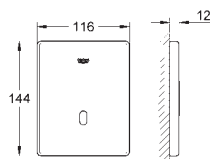

**Tectron Skate Bluetooth
Infra-red electronic for Urinal
for Rapido U**

37 338 000 with transformer 100-240 V AC, 50-60 Hz, 6.75 V DC with infrared sensor and Bluetooth module for bi-directional communication for monitoring, configuration and service purpose

GROHE StarLight finish

flow pressure min 0.5 bar operating pressure max 10 bar with Bluetooth 4.0* for wireless data communication bluetooth transmitter frequency: 2.4 GHz for Apple** and Android devices Bluetooth range (max. 10 m) varies depending on used materials and walls between transmitter and receiver

monitoring

password protected products app detects all Bluetooth products in range auto flush cycles and timing last auto flush usage per day / 30 days

configuration

detection range and shut off delay auto flush cleaning mode 2 on/off timers

identification by name

service

send and save 3 profiles reset to factory or user settings CE approved hard and software version