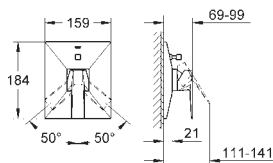

19 785 000	chrome	490.00

Allure Brilliant
Single-lever bath mixer
set for final installation for
35 501 000
without concealed body
GROHE StarLight chrome finish
automatic diverter: bath/shower
escutcheon- and shaft-sealing
metal escutcheon
covered coupling

19 787 001	chrome	1,340.00
19 787 DC1	supersteel	*
19 787 A01	hard graphite	*
19 787 AL1	brushed hard graphite	*