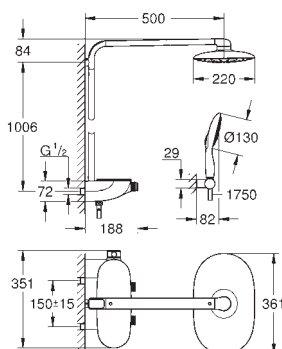

26 361 LS0

moon white

1,190.00

Rainshower System SmartControl 360 MONO Shower system with thermostat for wall mounting

consisting of:

horizontal 500 mm shower arm
exposed SmartControl thermostat
allows change between:
head shower Rainshower 360 MONO, spray plate white
GROHE PureRain/GROHE Rain O² spray*
Power&Soul 130 hand shower, spray plate white (27 673 LS0)
hand shower wall holder (27 055)
Silverflex shower hose 1750 mm (28 388 000)
minimum flow rate 10 l/min.

GROHE DreamSpray perfect spray pattern

GROHE StarLight chrome finish

GROHE CoolTouch no risk of scalding

GROHE TurboStat compact cartridge

with wax thermoelement

GROHE EcoJoy technology for less water and perfect flow

GROHE SafeStop at 38°C

GROHE SafeStop Plus optional temperature limiter at 43°C included

GROHE SmartControl push for ON-OFF, turn for

volume adjustment from EcoJoy to full flow

GROHE EasyReach shower tray

SpeedClean anti-lime system

Inner WaterGuide for a longer life

suitable for instantaneous heaters

from 18 kW/h

Twistfree to prevent hose from twisting

* to be decided at first installation; factory default

setting: GROHE PureRain

SHOWERS