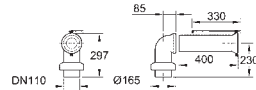

GROHE EURO CERAMIC

Ref. No.

Colour

Price netto (€)

39 453 000

WC connection outlet
horizontal
320 mm from wall

chrome

*