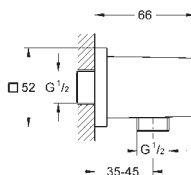

27 707 000 chrome 51.00

Allure Brilliant
Shower outlet elbow, 1/2"
male thread
protected against backflow
metal
GROHE StarLight chrome finish

27 704 000 chrome 30.00

Euphoria Cube
Shower outlet elbow, 1/2"
male thread
protected against backflow
GROHE StarLight chrome finish