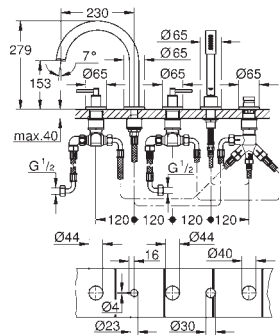

Atrio
5-hole bath combination
 ceramic headparts 1/2", 90°
GROHE StarLight chrome finish
 consisting of:
 pre-assembled spout fixing
 with lever handles
 bath spout with mousseur and diverter bath/shower
 Sena hand shower 6.6 l/min
 shower hose 2000 mm
 flexible connection hoses
 connection for shower hose
 protected against backflow
 can be used with 29 037 001
 Two different sets of caps included. One set with
 „H“ and „C“ marking, one set without marking.