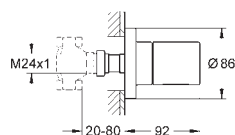

Grotherm 3000 Cosmopolitan
Concealed valve exposed part
set for final installation for 35 028 000

GROHE StarLight chrome finish
for GROHE concealed valves, 1/2", 3/4", 1"
installation depth infinitely adjustable
20-80 mm
metal escutcheon with wall sealing
shut-off handle