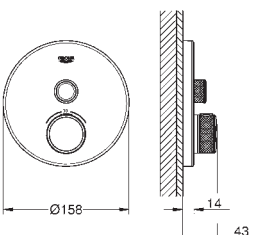

GROHE GROHTHERM SMARTCONTROL

Ref. No. Colour Price netto (€)

29 121 000	chrome	513.00
29 121 DC0	supersteel	690.00
29 121 AL0	brushed hard graphite	788.00

Grotherm SmartControl

Thermostat for concealed installation with 3 valves

set for final installation for

GROHE Rapido SmartBox 35 600 000

metal wall escutcheon with **GROHE QuickFix**

(covered escutcheon and shaft sealing, covered

fixing), retroactively 6° adjustable

GROHE StarLight chrome finish

GROHE SmartControl push for ON-OFF, turn for

volume adjustment from EcoJoy to full flow, exchangeable symbols

GROHE TurboStat compact cartridge

with wax thermoelement

GROHE SafeStop at 38°C

GROHE SafeStop Plus optional temperature limiter at 43°C or 46°C included

built-in non return valves and dirt strainers

multiple outlets can be run simultaneously

without roughing-in-set

flow performance:

outlet A = 23 l/min

outlet B = 27 l/min

outlet C = 23 l/min

outlet A + B = 33 l/min

outlet A + B + C = 36 l/min

35 600 000	chrome	68.00

GROHE Rapido SmartBox universal rough-in box for concealed installation

29 122 000	chrome	301.00
29 122 DC0	supersteel	391.00
29 122 EN0	brushed nickel	421.00
29 122 AL0	brushed hard graphite	481.00

Grotherm SmartControl

Triple volume control trim

set for final installation for

GROHE Rapido SmartBox 35 600 000/35 601 000

metal wall escutcheon with **GROHE QuickFix**

(covered escutcheon and shaft sealing, covered

fixing), retroactively 6° adjustable

10 mm thin profile escutcheon

GROHE StarLight chrome finish

GROHE SmartControl push for ON-OFF, turn for

volume adjustment from EcoJoy to full flow, exchangeable symbols

multiple outlets can be run simultaneously

without roughing-in-set

flow performance:

outlet D = 28 l/min

outlet E = 28 l/min

outlet A = 28 l/min

outlet D+E+A = 65 l/min