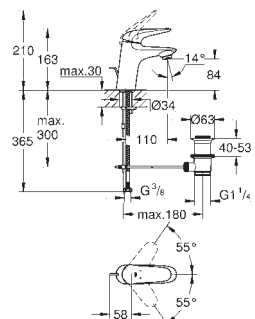

23 708 003

chrome

107.00

Eurostyle
Single-lever basin mixer 1/2"

S-Size

single hole installation

solid metal lever

GROHE SilkMove 35 mm ceramic cartridge

adjustable flow rate limiter

with temperature limiter

GROHE StarLight chrome finish

GROHE EcoJoy mousseur 5.7 l/min

GROHE QuickFix rapid installation system

pop-up waste set 1 1/4"

flexible connection hoses