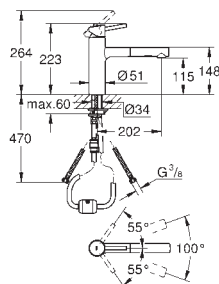

30 273 001 chrome 270.00
30 273 DC1 supersteel 320.00

Concetto
Single-lever sink mixer 1/2"
medium spout
single hole installation
GROHE StarLight finish
GROHE SilkMove 35 mm ceramic cartridge
flow strainer
pull-out dual spray control - switches back and forth between regular flow and spray
diverter: laminar spray/**SpeedClean** shower jet
automatic return to laminar spray
adjustable flow rate limiter
swivel cast spout
swivel area 100°
protected against backflow
integrated non-return valve
flexible connection hoses
rapid installation system

KITCHEN
FITTINGS