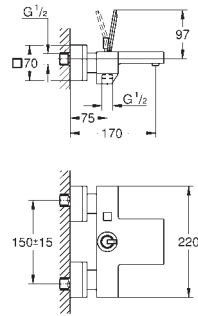

GROHE EUROCUBE JOY

Ref. No. Colour Price netto (€)

23 666 000 chrome 353.00

Eurocube Joy
Single-lever bath mixer 1/2"
wall mounted
metal lever
GROHE FeatherControl Joystick cartridge
GROHE StarLight chrome finish
GROHE XL Waterfall
integrated non-return valve in the shower outlet 1/2"
S-unions
protected against backflow