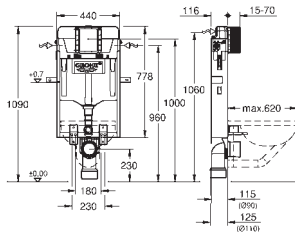

Uniset

Element for WC with flushing cistern GD 2

778 x 440 x 116 mm
for single installation
2 WC fixing bolts
distance of fixing bolts 180/230 mm
fixing device for ceramic
outlet bend $\varnothing$ 90 mm
reducer $\varnothing$ 90/110 mm
inlet and outlet connecting set

flushing cistern GD 2, 6 - 9 l, containing following features:

adjustment ex factory 6 l and 3 l
pneumatic discharge valve offering 3 modes of operation: dual flush or start/stop or single flush
water supply from left/right/back or top
low noise (group I acc. to German Noise Specification)
cistern insulated against condensation
1/2" angle valve with push fit flexible hose union
no tools required for the installation
of the inspection shaft incl. protection during construction phase
for vertical or horizontal use

preparation for shower toilets with additional accessory 40 899 000 (sold separately)
for mounting of small flush plates please order revision shaft 40 911 000 (sold separately)