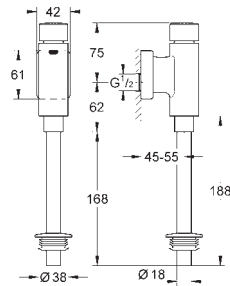

GROHE URINAL FLUSH VALVES

Ref. No.

Colour

Price netto (€)

37 339 000

chrome

124.00

Rondo
Flush valve for urinal
1/2"
brass
integrated stop valve
GROHE StarLight chrome finish
with control cap and flush pipe connection
flow rate adjustment
flush volume adjustable 1.0 - 4.0 l
with wall escutcheon
flush pipe 200 mm
rubber connector with escutcheon
flow pressure min 0.5 bar
operating pressure max 5 bar