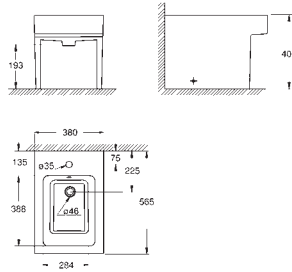

39 487 00H

alpine white

261.00

**Cube Ceramic
Floor standing bidet**

1 hole punched
with overflow
including fixation set
sanitary ware
fully skirted with invisible fixation
PureGuard anti scale coating and anti bacterial glazing
8 pieces per pallet