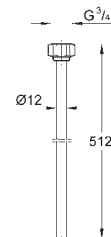

41 133 000 chrome 47.00

Eggemann
Original WAS connecting pipe 3/4"
coupling nut 3/4"
Connecting pipe diameter 12 mm
GROHE StarLight chrome finish