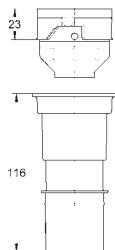

4.5 l adapter for GD2

to reduce the maximum flush volume to 4.5 liters
suitable for all elements with flushing cistern GD 2