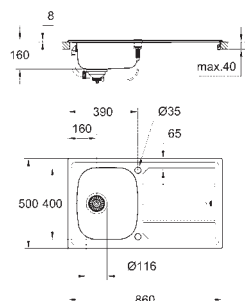

31 552 SD0

stainless steel

95.83

K200

Stainless steel sink with drainer

model: K200 45-S 86/50 1.0 rev

mounting type: standard built-in

material: stainless steel AISI 304 (V2A)

material thickness: 0.6 mm

GROHE StarLight finish

finish: pre-polished

GROHE Whisper

min. cabinet size: 450 mm

dimensions: 860 x 500 mm

1 bowl: 340 x 400 x 170 mm

GROHE QuickFix installation system

sink mountable left or right

cut-out: 840 x 480 mm

drilling holes: 2 x 35 mm

drainer: automatic waste fitting

accessories included: automatic waste fitting,

waste kit, basket strainer waste, mounting set