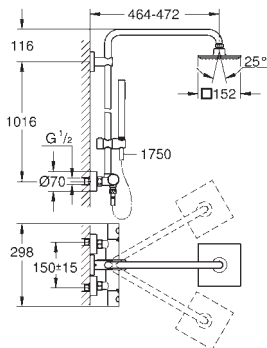

GROHE EUPHORIA SYSTEM

Ref. No.

Colour

Price netto (€)

27 932 000

chrome

649.00

Euphoria System 150

Shower system with thermostatic mixer for wall mounting

consisting of:

horizontal swivable 450 mm shower arm

exposed thermostat with

Aquadimmer function

allows change between:

head shower Euphoria Cube 150 (27 705 000)

spray pattern: Rain

with ball joint

rotation angle $\pm 12^\circ$

hand shower Euphoria Cube Stick (27 698 000)

adjustable in height with gliding element

Silverflex shower hose 1750 mm (28 388 000)

GROHE EcoJoy 9,5 l/min flow limiter

GROHE TurboStat compact cartridge

with wax thermoelement

GROHE SafeStop at 38°C

GROHE SafeStop Plus optional temperature limiter at 43°C included

GROHE DreamSpray perfect spray pattern

GROHE StarLight chrome finish

SpeedClean anti-lime system

Inner WaterGuide for a longer life

Twistfree to prevent hose from twisting

suitable for instantaneous heaters

from 18 kW/h

minimum flow rate 7 l/min.

min. recommended pressure 1.0 bar

optional upgrade: **GROHE EasyReach** tray (26 362)

26 241 000

chrome

369.00