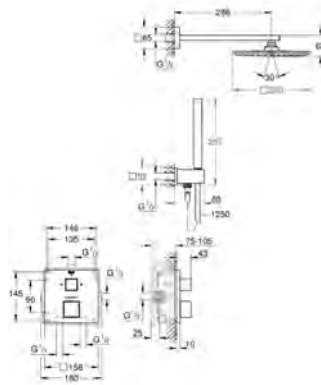

Grotherm Cube
Perfect shower set with Rainshower Allure 230

consisting of:
Grotherm Cube set for final installation with Aquadimmer (24 154)
GROHE Rapido SmartBox universal rough-in box, 1/2" (35 600)
Rainshower Allure 230 metal head shower (27 479)
Rainshower shower arm (27 709)
hand shower Euphoria Cube (27 699 000) 9,5 l/min.
shower outlet elbow (26 370)
Silverflex shower hose 1 250 mm (28 362)

47 175 000 chrome 101.00

GROHE TurboStat cartridge 1/2"

for reversed inlets (hot water right)
fits Grotherm 800, Grotherm 1000, Grotherm 1000 Cosmopolitan, Grotherm
2000, Grotherm Cube and Grotherm 3000 exposed thermostats
service solution, does not comply with EN1111
Note: CoolTouch-function is omitted after
being installed in exposed fittings