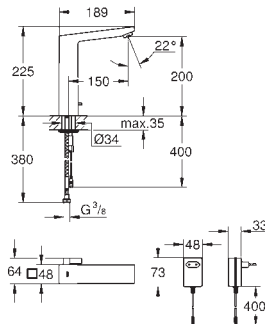

36 440 000

chrome

654.00

Eurocube E

Infra-red electronic basin mixer 1/2" with mixing device and adjustable temperature limiter

with infrared sensor for bi-directional communication for monitoring, configuration and service purpose with plug transformer 100-230 V AC, 50-60 Hz, 6 V DC

GROHE StarLight chrome finish laminar spray regulator 5.7 l/min flexible connection hoses

non-return valve dirt strainers with integrated solenoid valve rapid installation system

7 pre-set programs:

auto flush

thermal disinfection

cleaning mode

additional functions and precise settings

by remote control 36 407

CE approved

acoustic group I in accordance with DIN 4109

type of protection faucet IP 59K

min. recommended pressure 1.0 bar