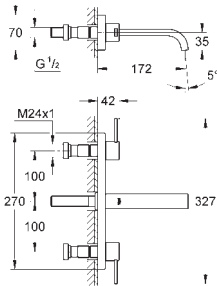

Ref. No. Colour Price netto (€)

20 189 000 chrome 652.00

Allure
Three-hole basin mixer 1/2"
S-Size
wall mounted
without concealed body
set for final installation for
29 025 000
with lever handles, with metal plate
valves hot/cold with ceramic headparts 1/2" - 90°
GROHE StarLight chrome finish
flow limiter 8 l/min.
spout with mousseur, centre distance 200 mm
projection 172 mm,

20 193 000 chrome 696.00
ditto, projection 220 mm