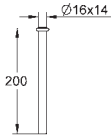

GROHE URINAL FLUSH VALVES

Ref. No.

Colour

Price netto (€)

37 042 000

chrome

16.50

Flush pipe extension
Ø 16 mm
200 mm
brass