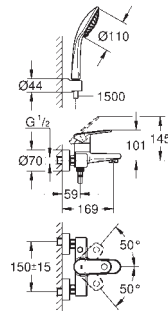

33 547 002 **chrome** **288.00**

Europlus
Single-lever bath mixer 1/2"
metal lever
GROHE SilkMove 46 mm ceramic cartridge
temperature limiter
GROHE StarLight chrome finish
adjustable flow rate limiter
adjustable minimum flow rate
approx. 2.5 l/min
automatic diverter: bath/shower
SpeedClean mousseur
integrated non-return valve in the shower outlet 1/2"
S-unions
protected against backflow
with shower set
hand shower Euphoria 110 Champagne (27 222)
wall shower holder (28 622 000)
Relexaflex hose 1500 mm 1/2" x 1/2" (28 151)
certificate applied for