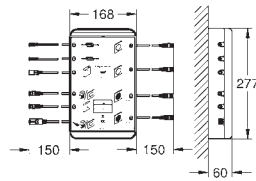

GROHE F-DIGITAL DELUXE

Ref. No. Colour Price netto (€)

36 397 000 chrome 1,480.00

GROHE F-digital Deluxe

Base Unit Box 2.0 Bluetooth (BCU V2.0)

for connecting light, sound and steam modules

consisting of:

- 2 plug connections, each for one pair of sound modules (36 360 000)
- 2 plug connections, each for one pair of light modules (36 359 000) or
- 1 ceiling shower (27 865 000) with integrated light
- 2 plug connections for steam module (36 362 000 or 36 368 000), including 1 connection for steam generator and 1 connection for temperature sensor
- 2 plug connections for power supply (per power supply max. 4 devices light/sound)
- 2 plug connections for Bluetooth unit (supply voltage and data line)

CE approved

must be accessible for service

optional: the base unit box can be placed into

extra equipment 36 367 000

42 429 000 chrome 112.00