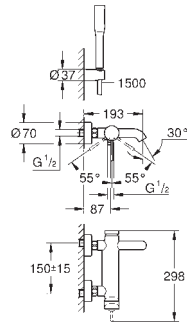

GROHE ESSENCE

Ref. No. Colour Price netto (€)

33 628 001 chrome 252.00

Essence
Single-lever bath mixer 1/2"
wall mounted
metal lever
GROHE SilkMove 35 mm ceramic cartridge
with temperature limiter
GROHE StarLight chrome finish
automatic diverter: bath/shower
mousseur
shower outlet 1/2"
integrated non-return valve
S-unions
protected against backflow
with shower set
consisting of:
hand shower Euphoria Cosmopolitan
Stick (27 400 000) 6.6 l/min
wall shower holder Tempesta Cosmopolitan 100
(27 594 000)
Silverflex shower hose 1.500 mm (28 364)
min. recommended pressure 1.0 bar

24 057 001 chrome 141.00
24 057 DC1 supersteel 197.00
24 057 *** SPA colours 211.00