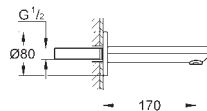

Eurosmart Cosmopolitan
Bath spout

wall mounted
GROHE StarLight chrome finish
mousseur
male thread 1/2"
projection 170 mm
min. recommended pressure 1.0 bar

13 262 000

chrome

111.00