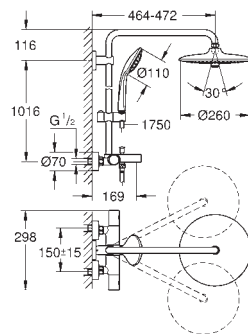

Euphoria System 260

Shower system with bath thermostat for wall mounting

consisting of:

horizontal swivable 450 mm shower arm

exposed thermostat with

Aquadimmer function

allows change between:

head shower Euphoria 260 (26 455)

3 spray patterns:

Rain, SmartRain, Jet

with ball joint

rotation angle $\pm 15^\circ$

bath inlet

separate diverter for hand shower

hand shower Euphoria 110 Massage (27 221 000)

3 spray patterns:

Rain, SmartRain, Massage

adjustable in height with gliding element

Silverflex shower hose 1750 mm (28 388 000)

distance between thermostat and upper bracket: 1016 mm

GROHE TurboStat compact cartridge

with wax thermoelement

GROHE SafeStop at 38°C

GROHE SafeStop Plus optional temperature limiter at 43°C included

GROHE DreamSpray perfect spray pattern

GROHE StarLight chrome finish

GROHE SprayDimmer (Stepless flow

rate reduction)

SpeedClean anti-lime system

Inner WaterGuide for a longer life

Twistfree to prevent hose from twisting

suitable for instantaneous heaters

from 18 kW/h

minimum flow rate 7 l/min.

min. recommended pressure 1.0 bar