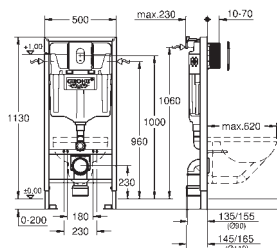

GROHE RAPID SL FOR WC

Ref. No.

Colour

Price netto (€)

38 929 000

chrome

235.00

Rapid SL
4-in-1 set for WC, 1.13 m installation height
with flushing cistern GD 2

consisting of:

Rapid SL element for WC (38 528 001)

Arena Cosmopolitan flush plate, chrome, vertical installation (38 844 000)

Rapid SL wall brackets (38 558 00M)

including WC set for noise protection (37 131 000)