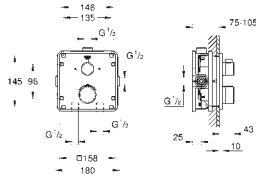

THERMOSTATS

34 728 000

chrome

533.00

Grotherm

Perfect shower set with Tempesta 210

consisting of:

Grotherm set for final installation with Aquadimmer (24 079)
GROHE Rapido SmartBox universal rough-in box, 1/2" (35 600)
head shower Tempesta 210 (26 410)
Shower arm Rainshower 286 mm (28 576 000)
hand shower, wall holder, wall elbow connection
and shower hose to be ordered separately