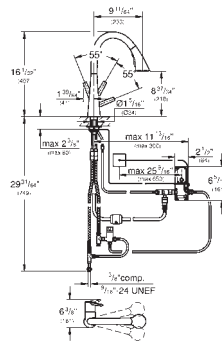

GROHE ZEDRA / ZEDRA TOUCH

Ref. No.

Colour

Price netto (€)

30 219 002
30 219 DC2

chrome
supersteel

*
*

Ladylux Touch
Electronic single-lever sink mixer 1/2"
Touch: activation of water via skin contact
battery supply 6 V lithium-battery, type CR-P2
CE approved
solenoid valve
fixed value mixing valve
automatically safety stop after 60 sec. (factory set)
type of protection IP 44
GROHE StarLight chrome finish
GROHE SilkMove 35 mm ceramic cartridge
GROHE Magnetic Docking guarantees easy retraction and smooth docking of the spray head back to the starting position
pull-out spray with 3 spray types
diverter: laminar spray/**SpeedClean** shower jet/eco jet (reduced water consumption by up to 70 % and even stronger spray performance)
stop function - pause button to stop the water flow
automatic return to laminar spray
adjustable flow rate limiter
swivel tubular spout
swivel area 360°
protected against backflow
flexible connection hoses
GROHE QuickFix rapid installation system

32 294 002
32 294 DC2

chrome
supersteel

*
*