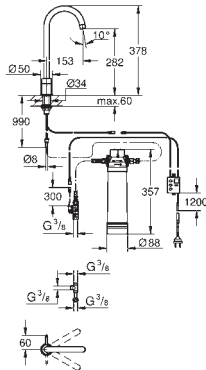

31 301 001 chrome 701.00

GROHE Blue Pure Mono Starter Kit

consisting of:
GROHE Blue Minta Mono faucet with filter function

single hole installation
handle for filtered table water

GROHE StarLight finish
swivel tubular spout swivel area 150°

flexible connection hoses type of protection IP 21

main switching power supply 100 - 240 V AC 50/60 Hz with safety extra-low voltage (SELV) 6 V DC to filter change display unit

GROHE Blue size S filter, filter head with flexible adjustment

30 382 000 chrome *
30 382 DC0 supersteel *