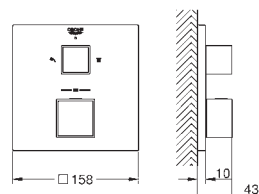

Grohtherm Cube
**Thermostatic shower mixer for 2 outlets
with integrated shut off/diverter valve**
set for final installation for
GROHE Rapido SmartBox 35 600 000
GROHE TurboStat compact cartridge
with wax thermoelement
GROHE StarLight chrome finish
wall escutcheon with **GROHE QuickFix** (covered
escutcheon- and shaft sealing, covered fixing)
metal escutcheon, retroactively 6° adjustable
printed head and hand shower symbol
GROHE SafeStop at 38°C
GROHE SafeStop Plus optional temperature limiter at 43°C or 46°C included
GROHE AquaDimmer, integrated shut off/diverter valve
flow performance:
outlet B = 27 l/min
outlet C = 30 l/min
without roughing-in-set

35 600 000 chrome 68.00
GROHE Rapido SmartBox universal rough-in box for concealed installation