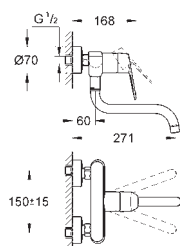

33 772 002 **chrome** **222.00**

Eurodisc Cosmopolitan
Single-lever sink mixer 1/2"
wall mounted
GROHE StarLight finish
GROHE SilkMove 46 mm ceramic cartridge
mousseur
adjustable flow rate limiter
swivel tubular spout
selectable swivel area : 0° / 150°
projection 211 mm
S-unions