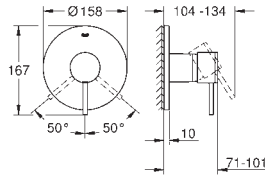

GROHE ATRIO

Ref. No. Colour Price netto (€)

24 065 003	chrome	267.00
24 065 DC3	supersteel	373.00
24 065 GL3	cool sunrise	400.00
24 065 DA3	warm sunset	400.00
24 065 AL3	brushed hard graphite	427.00

Atrio

Single-lever shower mixer

set for final installation for
GROHE Rapido SmartBox 35 600 000
GROHE SilkMove 46 mm ceramic cartridge
GROHE StarLight chrome finish
wall escutcheon with GROHE QuickFix (covered
escutcheon- and shaft sealing, covered fixing)
metal escutcheon, retroactively 6° adjustable
metal lever
flow performance:
outlet B or C = 30 l/min
without roughing-in-set

35 600 000	chrome	68.00
GROHE Rapido SmartBox universal rough-in box for concealed installation