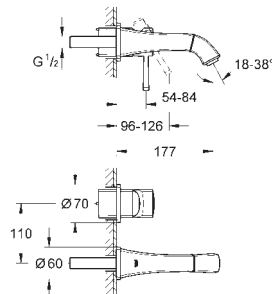

19 929 000 chrome 375.00
19 929 IGO chrome/gold 487.00

Grandera
Two-hole basin mixer
S-Size
wall mounted
set for final installation for 23 319 000
without concealed body
GROHE StarLight chrome finish
GROHE EcoJoy technology for less water and perfect flow
GROHE AquaGuide adjustable mousseur 5.7 l/min
centre distance 110 mm
projection 177 mm

19 930 000 chrome 414.00
19 930 IGO chrome/gold 538.00
ditto, projection 234 mm

* price upon request