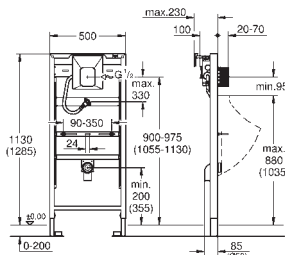

Rapid SL

Element for urinal with infra-red electronic with GROHE Rapido U

1.13 and 1.30 m installation height for manual actuation or Tectron infra-red electronic 6 V or 230 V

for on-the-wall installations or studded walls
powder coated steel frame, self-supporting
for dry-cladding, completely pre-assembled
height adjustable fitting connections
quick adjustment, lockable
fixing material
TÜV approved
HT-outlet bend Ø 50 mm
inlet connection and inlet connecting set
fixing bolts M8, with fixing device for the ceramic
water group with stop valve
flow pressure min 0.5 bar
operating pressure max 10 bar
flush aid
functional unit checked ex factory
water supply connections 1/2" outer thread
connecting box for mains supply 230 V
installation box with gasket
Shortable inspection shaft incl. protection
during construction phase for sets for final
installation with dimensions 116 x 144 mm
including wall brackets 38 558 00M for on-the-wall installation

39 376 000

chrome

262.00