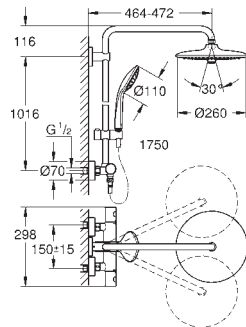

optional upgrade: **GROHE EasyReach** tray (26 362)

*** SPA colours:

● BE	● GL	● DA	● A0
● EN	● GN	● DL	● AL

27 296 002	chrome	496.00
------------	--------	--------

Euphoria System 260

Shower system with thermostat for wall mounting