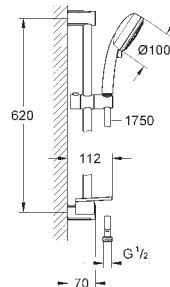

27 576 002

chrome

68.00

**Tempesta Cosmopolitan 100
Shower set 3 sprays**

consisting of:

hand shower (27 574)
shower rail, 600 mm
Relaxaflex hose 1750 mm 1/2" x 1/2" (28 154)

GROHE EasyReach tray (27 596)

GROHE EcoJoy 9,5 l/min flow limiter

GROHE DreamSpray perfect spray pattern

GROHE StarLight chrome finish

SpeedClean anti-lime system

Inner WaterGuide for a longer life

suitable for instantaneous heater

min. recommended pressure 1.0 bar

27 929 002

chrome

57.00

ditto, with non-restricted flow