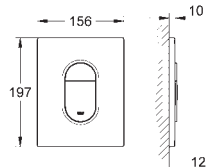

38 732 BR0 titanium 121.00
ditto, with anti-fingerprint surface

*** SPA colours:
● BE ● GL ● DA ● A0
● EN ● GN ● DL ● AL

38 859 XG0 black graphics 100.00

Skate Cosmopolitan
Wall plate
with printed graphics
for dual flush or start & stop actuation
for pneumatic discharge valve AV1
vertical and horizontal installation
156 x 197 mm
made of ABS
GROHE StarLight finish
GROHE EcoJoy technology for less water and perfect flow