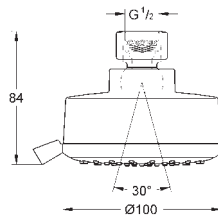

27 591 001 **chrome** 54.00

Tempesta Cosmopolitan 100
Head shower 4 sprays
GROHE Rain O², Rain, Massage, Jet
ball joint $\pm 15^\circ$ rotatable
connection thread 1/2"
GROHE EcoJoy 9,5 l/min flow limiter
GROHE DreamSpray perfect spray pattern
GROHE StarLight chrome finish
SpeedClean anti-lime system
Inner WaterGuide for a longer life
suitable for instantaneous heater
min. recommended pressure 1.0 bar