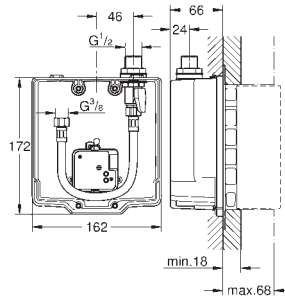

Euroeco Cosmopolitan E

Concealed mounting box

wall installation

for installation with pre-mixed or cold water

suitable for IR-sets for final installation

stop valve

connection housing for power supply

suitable for

36 273 000, 36 335 SD0, 36 334 SD0, 36 411 000

36 336 000

chrome

307.00