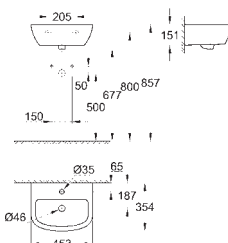

39 424 000

alpine white

37.00

Bau Ceramic Hand rinse basin 45
wall hung
1 hole punched with overflow
453 x 354 mm
sanitary ware
27 pieces per pallet