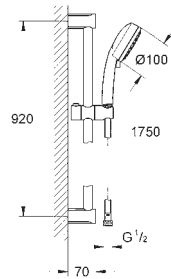

27 788 002

chrome

57.00

**Tempesta Cosmopolitan 100
Shower rail set 2 sprays**

consisting of:

hand shower (27 571)

shower rail, 900 mm (27 522)

Relexaflex hose 1750 mm 1/2" x 1/2" (28 154)

GROHE DreamSpray perfect spray pattern

GROHE StarLight chrome finish

SpeedClean anti-lime system

Inner WaterGuide for a longer life

suitable for instantaneous heater

min. recommended pressure 1.0 bar