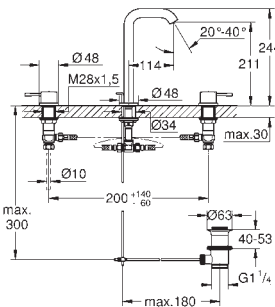

20 299 001	chrome	246.00

Essence
3-hole basin mixer
L-Size
metal lever
ceramic headparts 1/2", 90°
GROHE StarLight chrome finish
GROHE EcoJoy mousseur 5.7 l/min
GROHE QuickFix installation system
GROHE AquaGuide adjustable mousseur
pop-up waste set 1 1/4"
pressure-proof, flexible connection hoses
between spout and side valves
union nut 1/2" x 10.5 mm