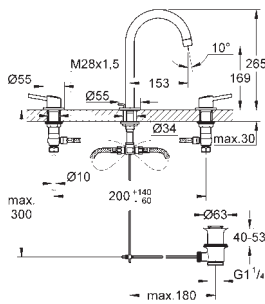

20 216 001

chrome

263.00

Concetto
Three-hole basin mixer 1/2"
L-Size

ceramic headpart 1/2", 90°
GROHE StarLight chrome finish
GROHE QuickFix installation system
with centering support
spout with mousseur
pop-up waste set 1 1/4"
pressure-proof, flexible connection hoses
between middle-body and side valves
union nut with 10.5 mm drilling