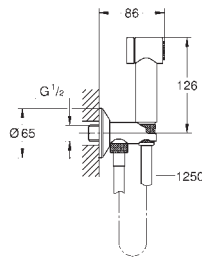

26 332 000 **chrome** 165.00

Sena Trigger Spray 35
Wall holder set with angle valve 1 spray
consisting of:
hand shower with trigger control (26 328)
valve with integrated shower holder (26 333)
Silverflex Longlife shower hose 1250 mm (26 335)
GROHE StarLight chrome finish
SpeedClean anti-lime system
Twistfree to prevent hose from twisting
min. recommended pressure 0.5 bar
Please refer to local norms regarding installation.

26 329 000 **chrome** 159.00
ditto, hose 1.000 mm