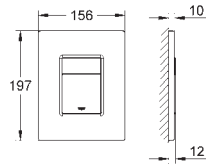

GROHE WALL PLATES FOR WC

Ref. No. Colour Price netto (€)

38 732 SD0 stainless steel 157.00

Skate Cosmopolitan
Wall plate, stainless steel
for dual flush or start & stop actuation
for pneumatic discharge valve AV1
vertical installation
156 x 197 mm
plastic fixing frame
hidden fixing screws
not suitable for GROHE Fresh
GROHE StarLight finish
GROHE EcoJoy technology for less water and perfect flow

38 776 SD0 stainless steel 160.00
ditto, horizontal installation