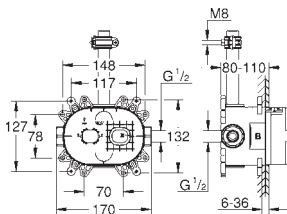

Ref. No.	Colour	Price netto (€)
	26 254 000 Rainshower 360 Duo Head shower set 450 mm, 2 sprays consisting of: head shower Rainshower 360 DUO, spray plate chrome 2 spray patterns: GROHE PureRain/GROHE Rain O² spray* and TrioMassage horizontal 450 mm shower arm GROHE DreamSpray perfect spray pattern GROHE StarLight chrome finish SpeedClean anti-lime system Inner WaterGuide for a longer life requires rough-in set 26 264 001 – to be ordered separately * to be decided at first installation; factory default setting: GROHE PureRain	chrome	595.00
	26 254 LS0 Rainshower 360 Duo Head shower set 450 mm, 2 sprays consisting of: head shower Rainshower 360 DUO, spray plate white 2 spray patterns: GROHE PureRain/GROHE Rain O² spray* and TrioMassage horizontal 450 mm shower arm GROHE DreamSpray perfect spray pattern GROHE StarLight chrome finish SpeedClean anti-lime system Inner WaterGuide for a longer life requires rough-in set 26 264 001 – to be ordered separately * to be decided at first installation; factory default setting: GROHE PureRain	moon white	543.00
	26 450 000 Rainshower 360 Mono Head shower set 450 mm, 1 spray consisting of: head shower Rainshower 360 MONO, spray plate chrome 1 spray: GROHE PureRain/GROHE Rain O² spray* horizontal 450 mm shower arm GROHE DreamSpray perfect spray pattern GROHE StarLight chrome finish SpeedClean anti-lime system Inner WaterGuide for a longer life requires rough-in set 26 264 001 – to be ordered separately * to be decided at first installation; factory default setting: GROHE PureRain	chrome	468.00
	26 450 LS0 Rainshower 360 Mono Head shower set 450 mm, 1 spray consisting of: head shower Rainshower 360 MONO, spray plate white 1 spray: GROHE PureRain/GROHE Rain O² spray* horizontal 450 mm shower arm GROHE DreamSpray perfect spray pattern GROHE StarLight chrome finish SpeedClean anti-lime system Inner WaterGuide for a longer life requires rough-in set 26 264 001 – to be ordered separately * to be decided at first installation; factory default setting: GROHE PureRain	moon white	471.00
	26 264 001 Rainshower 360 Rough-in box for head shower set 26 254 / 26 450 inlets and outlets 1/2" fixing points for back wall leakproof housing removable protection cover with installation information	chrome	97.00