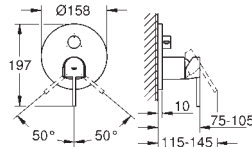

Plus
Single-lever mixer with 3-way diverter
set for final installation for
GROHE Rapido SmartBox 35 600 000
GROHE SilkMove 46 mm ceramic cartridge
GROHE StarLight chrome finish
wall escutcheon with **GROHE QuickFix** (covered
escutcheon- and shaft sealing, covered fixing)
metal escutcheon, retroactively 6° adjustable
metal lever
3-way diverter
flow performance:
outlet A = 27 l/min,
outlet B = 27 l/min,
outlet C = 27 l/min
without roughing-in-set

35 600 000 chrome 68.00
GROHE Rapido SmartBox universal rough-in box for concealed installation

29 307 003 chrome 744.00