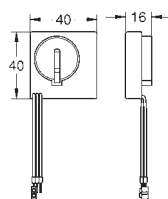

Radio transmitter

for WC receiver module 39 141 000, 38 759 SD0
frequency 868.4 MHz
with option for Dual Flush
can be integrated into a standard electricity box
(measurements according to DIN 49073)
CE approved

INSTALLATION
SYSTEMS