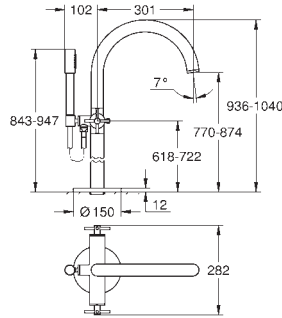

GROHE ATRIO

Ref. No. Colour Price netto (€)

25 044 003	chrome	1,740.00
25 044 DC3	supersteel	2,440.00
25 044 GL3	cool sunrise	*
25 044 DA3	warm sunset	*
25 044 AL3	brushed hard graphite	2,790.00

Atrio
Bath mixer 1/2"
floor-mounted installation
with high pillar unions (765 mm)
set for final installation for
45 984 001
without roughing-in-set
ceramic headparts 1/2", 90°
GROHE StarLight chrome finish
automatic diverter: bath/shower
swivel tubular spout
with mousseur and stop limiter
projection 301 mm
integrated non-return valve in the shower outlet 1/2"
hand shower Sena Stick (26 465)
with shower holder
Silverflex shower hose 1 250 mm (28 362)
protected against backflow
with cross handles
Two different sets of caps included. One set with
„H“ and „C“ marking, one set without marking.