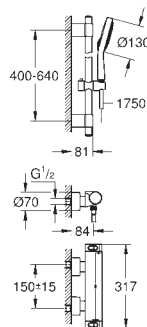

GROHE GROHTHERM 2000

Ref. No.

Colour

Price netto (€)

34 281 001

chrome

481.00

Grohtherm 2000
Thermostatic shower mixer 1/2" with shower set
consisting of:
Grohtherm 2000 thermostat shower mixer (34 169)
Power&Soul Cosmopolitan shower set 130/
600 mm rail (27 731)
min. recommended pressure 1.0 bar

34 195 001

chrome

360.00