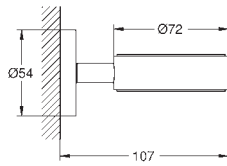

GROHE ESSENTIALS

Ref. No. Colour Price netto (€)

*** SPA colours:

● BE ● GL ● DA ● A0
● EN ● GN ● DL ● AL

40 369 001	chrome	20.83
40 369 DC1	supersteel	27.08
40 369 ***	SPA colours	29.16

Essentials

Holder

material: metal
for crystal glass (40 372 001)
soap dish (40 368 001) or soap dispenser (40 394 001)
concealed fastening
GROHE StarLight chrome finish