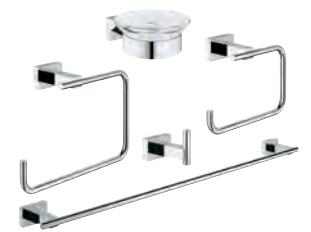

40 758 001 **chrome** **141.66**

Essentials Cube
Master bathroom accessories set 5-in-1
material: glass / metal
consisting of:
soap dish with holder (40 754 001)
towel rail, 558 mm (40 509 001)
toilet paper holder (40 507 001)
robe hook (40 511 001)
towel ring (40 510 001)
concealed fastening
GROHE StarLight chrome finish