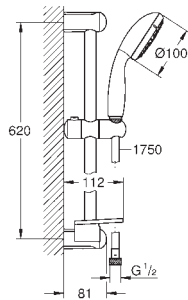

27 600 001 chrome 61.00

Tempesta 100
Shower rail set 3 sprays
consisting of:
hand shower (28 419)
shower rail, 600 mm (27 523)
Relaxaflex hose 1750 mm 1/2" x 1/2" (28 154)
GROHE EasyReach tray (27 596)
GROHE EcoJoy 9,5 l/min flow limiter
GROHE DreamSpray perfect spray pattern
GROHE StarLight chrome finish
SpeedClean anti-lime system
Inner WaterGuide for a longer life
ShockProof silicone ring prevents damages caused by shower falling
suitable for instantaneous heater
min. recommended pressure 1.0 bar

27 927 001 chrome 61.00
ditto, with non-restricted flow