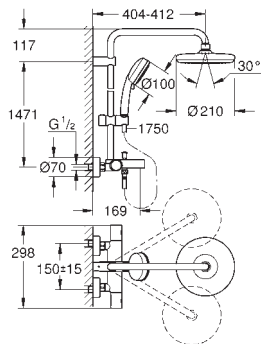

GROHE TEMPESTA SYSTEM

Ref. No.

Colour

Price netto (€)

26 223 001

chrome

571.00

Tempesta Cosmopolitan System 210 Shower system with bath thermostat for wall mounting

consisting of:

horizontal swivable 390 mm shower arm
exposed thermostat Grohtherm 1000 Cosmopolitan
with Aquadimmer function

allows change between:

head shower Tempesta 210 (26 408)

spray pattern: Rain

with ball joint

rotation angle $\pm 15^\circ$

bath inlet

separate diverter for hand shower

hand shower Tempesta Cosmopolitan 100 (27 571 001)

2 spray patterns:

Rain, Jet

adjustable in height with gliding element

Rotaflex shower hose 1.750 mm 1/2" x 1/2" (28 410)

GROHE TurboStat compact cartridge

with wax thermoelement

GROHE SafeStop at 38°C

GROHE SafeStop Plus optional temperature limiter at 43°C included

GROHE DreamSpray perfect spray pattern

GROHE StarLight chrome finish

SpeedClean anti-lime system

Inner WaterGuide for a longer life

Twistfree to prevent hose from twisting

suitable for instantaneous heaters

from 18 kW/h

minimum flow rate 7 l/min.

SHOWERS