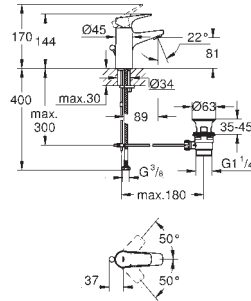

23 751 000 **chrome** 76.00

BauFlow
Single-lever basin mixer 1/2"
S-Size
single hole installation
metal lever
GROHE Longlife 28 mm ceramic cartridge
GROHE StarLight chrome finish
GROHE EcoJoy mousseur 5.7 l/min
rapid installation system
plastic pop-up waste set 1 1/4"
flexible connection hoses