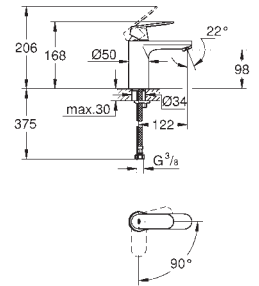

23 327 000 chrome 121.00

Eurosmart Cosmopolitan
Single-lever basin mixer 1/2"
M-Size
single hole installation
metal lever
GROHE SilkMove 35 mm ceramic cartridge
adjustable flow rate limiter
GROHE StarLight chrome finish
GROHE EcoJoy mousseur 5.7 l/min
GROHE QuickFix rapid installation system
smooth body
flexible connection hoses
min. recommended pressure 1.0 bar
optional temperature limiter ref. no. 46 375 000