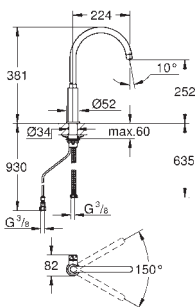

31 724 000

chrome

*

GROHE Blue Pure Mono

**Mono faucet with filter function
single hole installation**

C-spout

handle for filtered table water

headpart 1/2"

GROHE StarLight chrome finish

swivel tubular spout

swivel area 360°

flexible connection hoses