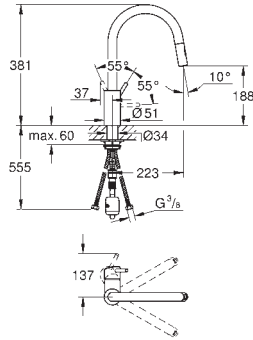

GROHE CONCETTO

Ref. No. Colour Price netto (€)

31 483 002 chrome 222.00
31 483 DC2 supersteel 288.00

Concetto
Single-lever sink mixer 1/2"
high spout
single hole installation
GROHE StarLight chrome finish
GROHE SilkMove 35 mm ceramic cartridge
GROHE EasyDock guarantees easy retraction and smooth docking back to the starting position
GROHE Zero separated inner water ways - lead and nickel free
pull-out dual spray
diverter: laminar spray/**SpeedClean** shower jet
adjustable flow rate limiter
swivel tubular spout
swivel area 360°
protected against backflow
flexible connection hoses
rapid installation system