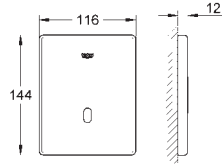

GROHE ELECTRONIC ACTUATIONS FOR URINAL

Ref. No.

Colour

Price netto (€)

37 324 001
37 324 SD1

chrome
stainless steel

548.00
546.00

Tectron Skate