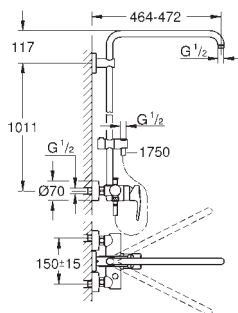

26 240 000

chrome

338.00

Euphoria System Shower system with single lever mixer for wall mounting

consisting of:

horizontal swivable 450 mm shower arm

exposed single-lever shower mixer with diverter

gliding element

Silverflex shower hose 1750 mm (28 388 000)

GROHE SilkMove 46 mm ceramic cartridge

GROHE StarLight chrome finish

Inner WaterGuide for a longer life

Twistfree to prevent hose from twisting

minimum flow rate 7 l/min.

suitable for instantaneous heaters

from 18 kW/h

min. recommended pressure 1.0 bar