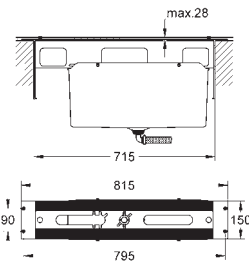

29 037 000 chrome 734.00

4/5-hole bath combination (optional) baseframe for installation under tiled surround
consisting of:
base frame
drainage box with integrated outlet for splash water

45 388 000 chrome 133.00
Supporting legs for baseframe