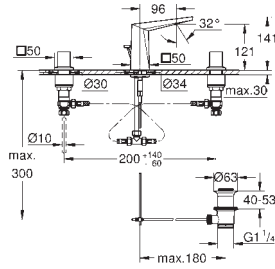

GROHE ALLURE BRILLIANT

Ref. No. Colour Price netto (€)

20 342 000	chrome	612.00
20 342 DC0	supersteel	*
20 342 A00	hard graphite	*
20 342 AL0	brushed hard graphite	*

Allure Brilliant
Three-hole basin mixer 1/2"
S-Size
ceramic headparts 1/2", 90°
GROHE StarLight chrome finish
GROHE EcoJoy 5.0 l/min. flow limiter
low spout with integrated mousseur
pop-up waste set 1 1/4"
pressure-proof, flexible connection hoses
between spout and side valves
min. recommended pressure 1.0 bar