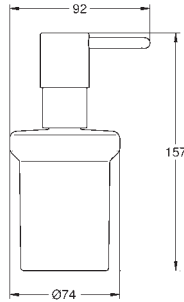

*** SPA colours:

● BE ● GL ● DA ● A0
● EN ● GN ● DL ● AL

40 394 001	chrome	17.08
40 394 DC1	supersteel	22.08
40 394 ***	SPA colours	23.74

Essentials

Soap dispenser

material: glass / metal
filling quantity 160 ml
fits in the following holders:
Essentials (40 369)
Essentials Cube (40 508)
Bau Cosmopolitan (40 585)
Essentials Authentic (40 652)
GROHE StarLight chrome finish