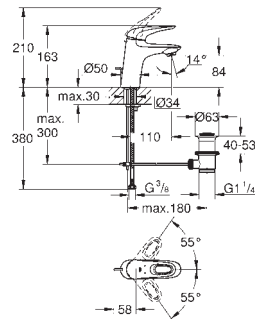

23 564 003

chrome

123.00

Eurostyle
Single-lever basin mixer 1/2"

S-Size

single hole installation

loop metal lever

GROHE SilkMove 35 mm ceramic cartridge

adjustable flow rate limiter

with temperature limiter

GROHE StarLight chrome finish

GROHE EcoJoy mousseur 5.7 l/min

GROHE QuickFix rapid installation system

pop-up waste set 1 1/4"

flexible connection hoses