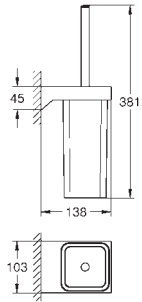

GROHE SELECTION CUBE

Ref. No. Colour Price netto (€)

40 857 000 chrome 108.33

Selection Cube
Toilet brush set
material: glass / metal
wall mounted
concealed fastening
GROHE StarLight finish

40 870 000 chrome 9.58

Spare brush head

40 868 000 chrome 32.91

Spare brush

40 867 000 chrome 41.66

Spare glass