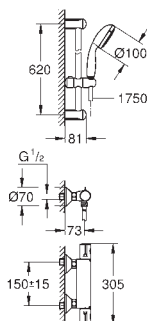

Grohtherm 800
Thermostatic shower mixer 1/2" with shower set
consisting of:
Grohtherm 800 thermostatic shower mixer 1/2"
(34 558 000)
Tempesta shower rail set II, 600 mm (27 598)
min. recommended pressure 1.0 bar

47 175 000 chrome 101.00