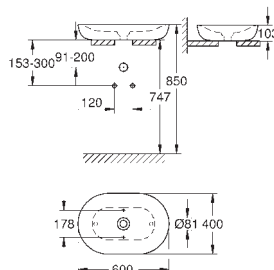

39 608 00H **alpine white** **369.00**

Essence
Vessel basin 60
without overflow
600 x 400 mm
including fixation set
including ceramic waste, removable cover
non-closable
sanitary ware
PureGuard anti scale coating and anti bacterial glazing