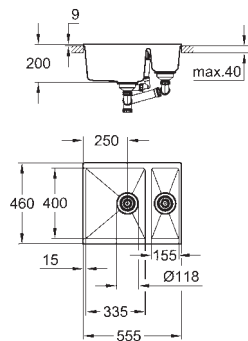

31 648 AT0
31 648 AP0

granite gray
granite black

*
*

K500

Composite sink

model: K500 60-C 55.5/46 1.5 rev

mounting type: standard built-in and undermount

material: quartz composite

GROHE Whisper

min. cabinet size: 600 mm

dimensions: 555 x 460 mm

1 bowl: 335 x 400 x 200 mm

0.5 bowl: 155 x 400 x 140 mm

GROHE QuickFix installation system

sink mountable left or right

cut-out: 525 x 400 mm

drainer: Ø 3.5"/90 mm basket strainer waste

optional automatic waste fitting

accessories included: waste kit, basket
strainer waste, mounting set