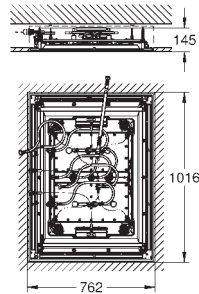

Ref. No. Colour Price netto (€)

26 373 001 **chrome** 19,700.00

Rainshower F-Series 40" AquaSymphony
Ceiling shower 6+ sprays with light
1016 mm x 762 mm x 145 mm
metal
minimum flow rate 25 l/min
min. recommended pressure 3.0 bar
1 x AquaCurtain
1 x Pure XL spray
1 x 2 cold mist spray
2 x GROHE PureRain spray 400 x 190 mm
2 x XL Waterfall (separately controlled)
1 x 4 Bokoma Spray with adjustment angle 20° and combinations
full spectrum LED: soft light with changing rainbow colours
individually adjustable: permanent lighting with colour selection
power supply for light 12 V DC
CE approved
SpeedClean anti-lime system
GROHE DreamSpray perfect spray pattern
GROHE StarLight finish

requires rough-in set (26 376 001), F-digital Deluxe base unit box (26 376 000), Bluetooth unit (36 371 000) and various cable connections – all to be ordered separately due to individualised installation

The ceiling construction must be appropriate for the static requirement of the product (total product weight > 70 kg). Ceiling shower has to be controlled by 8 outlets + 1 hand shower outlet and the performance of the waste must be of sufficient size (> 100 l/min). For detailed planning please see separate planning & installation guide before start.

recommendation: configuration with Grohtherm F or Grohtherm SmartControl

this product contains built-in LED lamps, which cannot be changed: energy efficiency class: A++