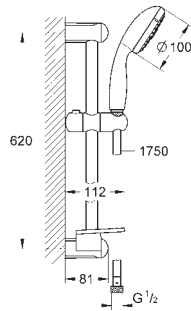

GROHE TEMPESTA

Ref. No. Colour Price netto (€)

28 436 002 chrome 68.00

Tempesta 100
Shower rail set 4 sprays
consisting of:
hand shower (28 421)
shower rail, 600 mm (27 523)
Relaxaflex hose 1750 mm 1/2" x 1/2" (28 154)
GROHE EasyReach tray (27 596)
GROHE EcoJoy 9,5 l/min flow limiter
GROHE DreamSpray perfect spray pattern
GROHE StarLight chrome finish
SpeedClean anti-lime system
Inner WaterGuide for a longer life
ShockProof silicone ring prevents damages caused by shower falling
suitable for instantaneous heater
min. recommended pressure 1.0 bar

28 593 002 chrome 68.00
ditto, with non-restricted flow