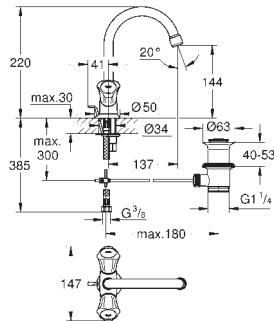

21 375 001

chrome

111.00

Costa L
One-hole basin mixer, 1/2"
metal handles
heat-insulated
screwable
Longlife-headpart
swivel tubular spout with mousseur
pop-up waste set 1 1/4"
flexible connection hoses
GROHE StarLight chrome finish