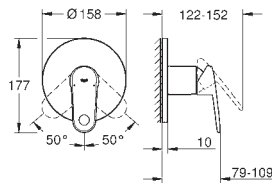

24 059 002 **chrome** **137.00**

Europlus
Single-lever shower mixer
set for final installation for
GROHE Rapido SmartBox 35 600 000
GROHE SilkMove 46 mm ceramic cartridge
GROHE StarLight chrome finish
wall escutcheon with **GROHE QuickFix** (covered
escutcheon- and shaft sealing, covered fixing)
metal escutcheon, retroactively 6° adjustable
metal lever
flow performance:
outlet B or C = 30 l/min
without roughing-in-set

35 600 000 **chrome** **68.00**
GROHE Rapido SmartBox universal rough-in box for concealed installation