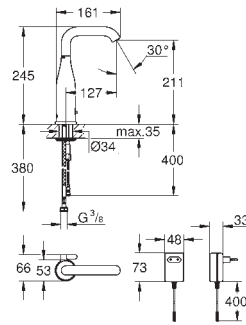

36 444 000

chrome

575.00

Essence E

Infra-red electronic basin mixer 1/2" with mixing device and adjustable temperature limiter

with infrared sensor for bi-directional communication for monitoring, configuration and service purpose with plug transformer 100-230 V AC, 50-60 Hz, 6 V DC

GROHE StarLight chrome finish adjustable swivel area 0° / 150° / 360°

laminar spray regulator 5.0 l/min

flexible connection hoses

non-return valve

dirt strainers

with integrated solenoid valve

rapid installation system

7 pre-set programs:

auto flush

thermal disinfection

cleaning mode

additional functions and precise settings

by remote control 36 407

CE approved

acoustic group I in accordance with DIN 4109

type of protection faucet IP 59K

min. recommended pressure 1.0 bar

36 445 000

chrome

508.00