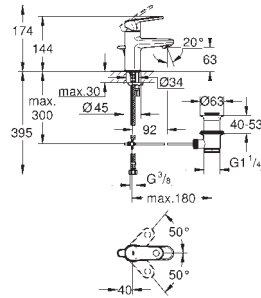

33 156 002

chrome

188.00

Europlus
Single-lever basin mixer 1/2"
XS-Size
single hole installation
metal lever
GROHE SilkMove 28 mm ceramic cartridge
GROHE StarLight chrome finish
rapid installation system
adjustable mousseur
pop-up waste set 1 1/4"
flexible connection hoses