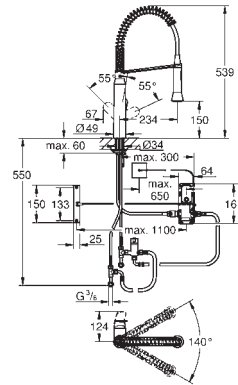

GROHE FOOTCONTROL

Ref. No.

Colour

Price netto (€)

30 312 000
30 312 DC0

chrome
supersteel

997.00
1,080.00

K7 Foot Control Electronic single-lever sink mixer 1/2" medium spout

Foot control: activation of water via contact with sensor
battery supply 6 V lithium-battery, type CR-P2
CE approved
solenoid valve
fixed value mixing valve
automatically safety stop after 60 sec. (factory set)
type of protection IP 44
GROHE SilkMove 35 mm ceramic cartridge
professional spray
diverter: mousseur/**SpeedClean** shower jet
automatic return to mousseur
adjustable flow rate limiter
swivel tubular spout
swivel area 360°
protected against backflow
flexible connection hoses
rapid installation system