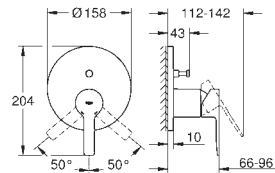

Lineare
Single-lever mixer with 2-way diverter
set for final installation for
GROHE Rapido SmartBox 35 600 000
GROHE SilkMove 46 mm ceramic cartridge
GROHE StarLight chrome finish
wall escutcheon with **GROHE QuickFix** (covered
escutcheon- and shaft sealing, covered fixing)
metal escutcheon, retroactively 6° adjustable
metal lever
automatic 2-way diverter
flow performance:
outlet B = 27 l/min, outlet C = 27 l/min
without roughing-in-set

35 600 000 chrome 68.00
GROHE Rapido SmartBox universal rough-in box for concealed installation

24 095 001 chrome 197.00
24 095 DC1 supersteel 276.00