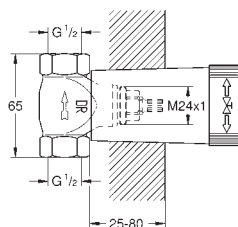

29 800 000 chrome 26.00

Concealed stop-valve, 1/2"
pre-assembled headpart 1/2"
short spindle, protection sleeve
threaded union 1/2", DR-brass

29 802 000 chrome 46.00

ditto, 3/4", pre-assembled headpart 3/4", thread union 3/4"

29 805 000 chrome 65.00

ditto, 1", pre-assembled headpart 1", thread union 1"