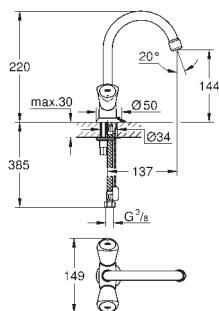

21 338 001

chrome

98.00

Costa S
One-hole basin mixer, 1/2"
metal handles
heat-insulated
screwable
Carbodur headpart
swivel tubular spout with mousseur
retractable chain
flexible connection hoses
GROHE StarLight chrome finish