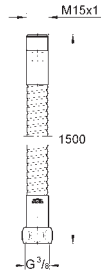

GROHE HOSES

Ref. No.

Colour

Price netto (€)

28 112 000

chrome

30.00

Metal hose
for sink mixers
1500 mm
M 15 x 1 x 3/8" nut
GROHE StarLight chrome finish