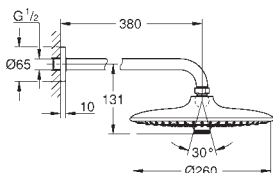

26 459 000 chrome 191.00

Euphoria 260
Head shower set 380 mm, 3 sprays
consisting of:
head shower Euphoria 260 (26 457)
3 spray patterns:
Rain, SmartRain, Jet
Shower arm Rainshower 380 mm (28 361 000)
GROHE EcoJoy 9,5 l/min flow limiter
GROHE DreamSpray perfect spray pattern
GROHE StarLight chrome finish
SpeedClean anti-lime system
Inner WaterGuide for a longer life
suitable for instantaneous heater
min. recommended pressure 1.0 bar

26 458 000 chrome 192.00
ditto, with non-restricted flow

SHOWERS