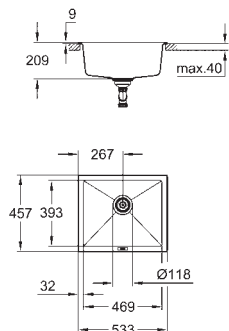

GROHE COMPOSITE SINKS

Ref. No.

Colour

Price netto (€)

31 654 AT0
31 654 AP0

granite gray
granite black

*
*

K700 Undermount
Composite sink

model: K700U 60-C 53.3/45.7 1.0
mounting type: standard built-in and undermount
material: quartz composite

GROHE Whisper

min. cabinet size: 600 mm
dimensions: 533 x 457 mm
1 bowl: 469 x 393 x 205 mm

GROHE QuickFix installation system

cut-out: 468 x 390 mm
drainer: Ø 3.5"/90 mm basket strainer waste
optional automatic waste fitting
accessories included: waste kit, basket
strainer waste, mounting set