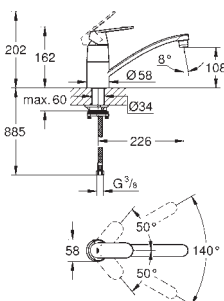

31 170 000

chrome

209.00

Eurosmart Cosmopolitan
Single-lever sink mixer 1/2"

for installation in front of window
low spout
single hole installation
GROHE StarLight finish
GROHE SilkMove 46 mm ceramic cartridge
adjustable flow rate limiter
mousseur
swivel tubular spout
swivel area 140°
non-removable socket height: 30 mm
flexible connection hoses