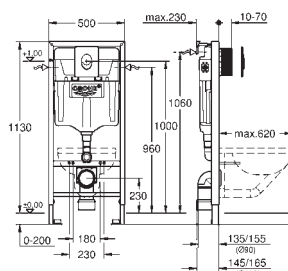

38 722 001

alpine white

276.00

Rapid SL
3-in-1 set for WC, 1.13 m installation height
with flushing cistern GD 2

consisting of:

Rapid SL element for WC (38 528 001)

Skate Air flush plate, alpine white, vertical installation (38 505 SH0)

Rapid SL wall brackets (38 558 00M)