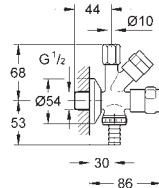

41 073 000 chrome 28.00

Original WAS combination service valve 1/2"
wall mounted
Cartridge headpart for closable
copper pipe connection
grease chamber headpart 3/8" for closable hose connection
non-return valve type EB
protected against backflow
GROHE StarLight finish