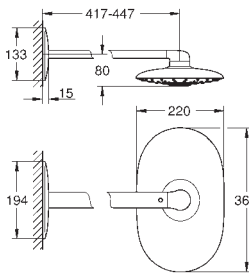

Ref. No.	Colour	Price netto (€)
	26 254 000 Rainshower 360 Duo Head shower set 450 mm, 2 sprays consisting of: head shower Rainshower 360 DUO, spray plate chrome 2 spray patterns: GROHE PureRain/GROHE Rain O² spray* and TrioMassage horizontal 450 mm shower arm GROHE DreamSpray perfect spray pattern GROHE StarLight chrome finish SpeedClean anti-lime system Inner WaterGuide for a longer life requires rough-in set 26 264 001 – to be ordered separately * to be decided at first installation; factory default setting: GROHE PureRain	chrome	595.00
	26 254 LS0 Rainshower 360 Duo Head shower set 450 mm, 2 sprays consisting of: head shower Rainshower 360 DUO, spray plate white 2 spray patterns: GROHE PureRain/GROHE Rain O² spray* and TrioMassage horizontal 450 mm shower arm GROHE DreamSpray perfect spray pattern GROHE StarLight chrome finish SpeedClean anti-lime system Inner WaterGuide for a longer life requires rough-in set 26 264 001 – to be ordered separately * to be decided at first installation; factory default setting: GROHE PureRain	moon white	543.00
	26 450 000 Rainshower 360 Mono Head shower set 450 mm, 1 spray consisting of: head shower Rainshower 360 MONO, spray plate chrome 1 spray: GROHE PureRain/GROHE Rain O² spray* horizontal 450 mm shower arm GROHE DreamSpray perfect spray pattern GROHE StarLight chrome finish SpeedClean anti-lime system Inner WaterGuide for a longer life requires rough-in set 26 264 001 – to be ordered separately * to be decided at first installation; factory default setting: GROHE PureRain	chrome	468.00
	26 450 LS0 Rainshower 360 Mono Head shower set 450 mm, 1 spray consisting of: head shower Rainshower 360 MONO, spray plate white 1 spray: GROHE PureRain/GROHE Rain O² spray* horizontal 450 mm shower arm GROHE DreamSpray perfect spray pattern GROHE StarLight chrome finish SpeedClean anti-lime system Inner WaterGuide for a longer life requires rough-in set 26 264 001 – to be ordered separately * to be decided at first installation; factory default setting: GROHE PureRain	moon white	471.00
	26 264 001 Rainshower 360 Rough-in box for head shower set 26 254 / 26 450 inlets and outlets 1/2" fixing points for back wall leakproof housing removable protection cover with installation information	chrome	97.00