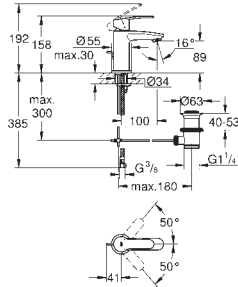

union nut 1/2" x 10.5 mm

23 037 002

chrome

128.00

Eurostyle Cosmopolitan

Single-lever basin mixer 1/2"

S-Size

single hole installation