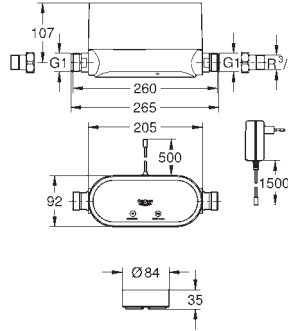

GROHE SENSE

Article No. Colour Price

22 502 LNO white 540.83

GROHE Sense kit
1 x GROHE Sense Guard smart water controller + 3 x GROHE Sense smart water sensor
Made in Germany

1 x GROHE Sense Guard Dispozitivul inteligent de control al apei for wireless LAN, mains powered, 230 V

for single-family houses
cold water only
detects pipe breaks, micro leaks, frost risk and unusual water flow automatic, manual or remote shut off function to limit water damage
senses flow rate, water pressure and system temperature
tracks water consumption
receive notifications and customize settings via GROHE Ondus App
status indication via LED light, buzzer and push notifications
wireless LAN 2.4 GHz, WPA/WPA2 protected
for horizontal or vertical installation right downstream the water meter
use of wall mounting set 22 501 000 with G1" connection recommended, sold separately
including R3/4" mounting nuts, extendable power cable 0.7 m, plug type C
acoustic group I in accordance with DIN 4109
to be installed on cold water pipes only

3 x GROHE Sense smart water sensor

for wireless LAN, battery powered
automatic flooding alarm and frost risk alarm
senses room temperature
receive notifications and customize settings via GROHE Ondus App
status indication via LED light, buzzer and app
for placement on a flat non-conductive surface
wireless LAN 2.4 GHz, WPA/WPA2 protected
including 9 x AAA batteries
CE approved