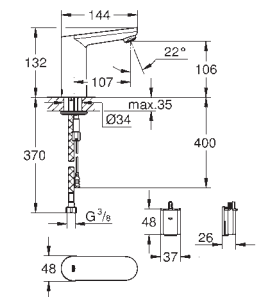

Eurosmart Cosmopolitan E
Infra-red electronic basin mixer 1/2"
with hidden mixing device and adjustable temperature limiter
with infrared sensor for bi-directional communication
for monitoring, configuration and service purpose
6 V lithium-battery, type CR-P2
battery lifetime: approx. 7 years (150 actuations a day)
GROHE EcoJoy mousseur 5.7 l/min
flexible connection hoses
non-return valve
dirt strainers
with integrated solenoid valve
external battery
rapid installation system
multistage battery status display
7 pre-set programs:
CE approved
acoustic group I in accordance with DIN 4109
type of protection faucet IP 59K
min. recommended pressure 1.0 bar

SPECIAL FITTINGS