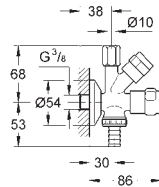

41 070 000 chrome 31.00

Original WAS combination service valve 3/8"
wall mounted
Cartridge headpart for closable
copper pipe connection
grease chamber headpart 3/8" for closable hose connection
non-return valve type EB
protected against backflow
GROHE StarLight chrome finish
for combination with pipe ventilating valve type HB 41 239 000