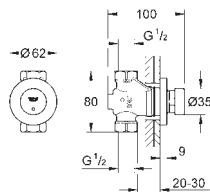

36 268 000

chrome

99.00

**Euroeco Cosmopolitan T
Self-closing gate valve 1/2"**

for concealed installation

for cold or premixed water

marking: blue/red

GROHE StarLight chrome finish

3 adjustable flow times: short - medium - long
(factory setting: short), approx. 7, 15, 30 sec
(pressure dependent)

min. recommended pressure 1.0 bar