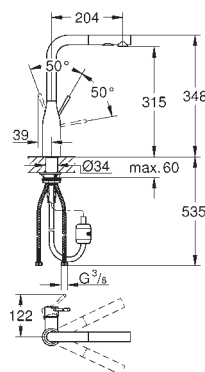

30 270 000	chrome	335.00
30 270 DC0	supersteel	430.00
30 270 ***	SPA colours	425.00

Essence
Single-lever sink mixer 1/2"
high spout
single hole installation
GROHE StarLight chrome finish
GROHE SilkMove 28 mm ceramic cartridge
flow strainer
pull-out dual spray control - switches back and forth between regular flow and spray
diverter: laminar spray/**SpeedClean** shower jet
automatic return to laminar spray
swivel tubular spout
swivel area 360°
integrated non-return valve
protected against backflow
flexible connection hoses
rapid installation system
integrated temperature limiter
min. recommended pressure 1.0 bar

*** SPA colours: