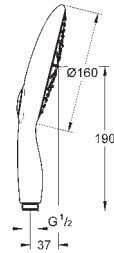

GROHE POWER&SOUL

Ref. No. Colour Price netto (€)

27 675 000 **chrome** 109.00

Power&Soul 160
Hand shower 4+ sprays
GROHE Rain O², Rain, Bokoma Spray, Jet
GROHE EcoJoy 9,5 l/min flow limiter
GROHE DreamSpray perfect spray pattern
GROHE One-click showering
spray selection via push of a button
GROHE StarLight chrome finish
SpeedClean anti-lime system
Inner WaterGuide for a longer life
universal mounting system, fitting all standard shower hoses
suitable for instantaneous heater