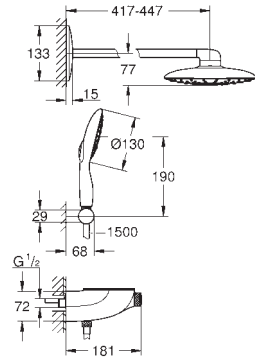

GROHE RAINSHOWER SMARTCONTROL SYSTEM

Ref. No.

Colour

Price netto (€)

26 446 000

chrome

1,190.00

Rainshower System SmartControl 360 MONO
Combi shower system with thermostat, exposed/concealed

consisting of:

exposed/concealed SmartControl thermostat

allows change between:

head shower Rainshower 360 MONO with horizontal

450 mm shower arm, spray plate chrome

GROHE PureRain/GROHE Rain O² spray*

Power&Soul 130 hand shower, spray plate white (27 673 LS0)

hand shower wall holder (27 055)

Silverflex shower hose 1.500 mm (28 364)

minimum flow rate 10 l/min.

GROHE DreamSpray perfect spray pattern

GROHE StarLight chrome finish

GROHE CoolTouch no risk of scalding

GROHE TurboStat compact cartridge

with wax thermoelement

GROHE EcoJoy technology for less water and perfect flow

GROHE SafeStop at 38°C

GROHE SafeStop Plus optional temperature limiter at 43°C included

GROHE SmartControl push for ON-OFF, turn for

volume adjustment from EcoJoy to full flow

GROHE EasyReach shower tray

SpeedClean anti-lime system

Inner WaterGuide for a longer life

Twistfree to prevent hose from twisting

requires rough-in set 26 264 001 and concealed unit

26 449 000 – all to be ordered separately

* to be decided at first installation; factory default
setting: GROHE PureRain

SHOWERS