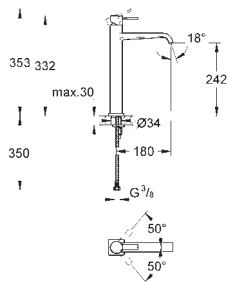

23 403 000 chrome 733.00

Allure
Single-lever basin mixer 1/2"
XL-Size
single hole installation
metal lever
for free-standing basins
GROHE SilkMove 28 mm ceramic cartridge
GROHE StarLight chrome finish
GROHE EcoJoy 6.0 l/min. flow limiter
GROHE QuickFix Plus installation system
smooth body
projection 180 mm
flexible connection hoses
temperature limiter
min. recommended pressure 1.0 bar