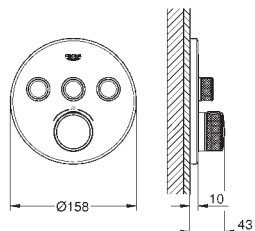

GROHE GROHTHERM SMARTCONTROL

Ref. No. Colour Price netto (€)

29 121 000	chrome	513.00
29 121 DC0	supersteel	690.00
29 121 AL0	brushed hard graphite	788.00

Grotherm SmartControl

Thermostat for concealed installation with 3 valves

set for final installation for

GROHE Rapido SmartBox 35 600 000

metal wall escutcheon with **GROHE QuickFix**

(covered escutcheon and shaft sealing, covered

fixing), retroactively 6° adjustable

GROHE StarLight chrome finish

GROHE SmartControl push for ON-OFF, turn for

volume adjustment from EcoJoy to full flow, exchangeable symbols

GROHE TurboStat compact cartridge

with wax thermoelement

GROHE SafeStop at 38°C

GROHE SafeStop Plus optional temperature limiter at 43°C or 46°C included

built-in non return valves and dirt strainers

multiple outlets can be run simultaneously

without roughing-in-set

flow performance:

outlet A = 23 l/min

outlet B = 27 l/min

outlet C = 23 l/min

outlet A + B = 33 l/min

outlet A + B + C = 36 l/min

35 600 000	chrome	68.00

GROHE Rapido SmartBox universal rough-in box for concealed installation

29 122 000	chrome	301.00
29 122 DC0	supersteel	391.00
29 122 EN0	brushed nickel	421.00
29 122 AL0	brushed hard graphite	481.00