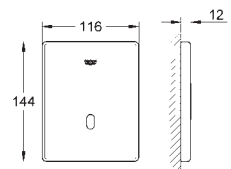

Tectron Skate

Infra-red electronic for Urinal

with infrared sensor for bi-directional communication for monitoring, configuration and service purpose with transformer 100-230 V AC, 50-60 Hz, 6 V DC cartridge with solenoid valve and dirt strainer
front plate 116 x 144 mm
flow pressure min 0.5 bar
operating pressure max 10 bar
7 pre-set programs:
auto flush
cleaning mode
pre-flush on/off
additional functions and precise settings
by remote control 36 407
adjustable flow time by hand or remote
set for final installation
for Rapido U
CE approved