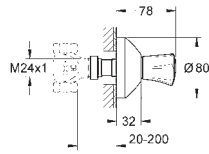

GROHE COSTA L

Ref. No. Colour Price netto (€)

19 806 001 chrome 38.00

Costa L
Concealed valve exposed part
set for final installation for
35 028 000
for GROHE concealed valves, 1/2", 3/4", 1"
installation depth infinitely adjustable
20 - 200 mm
escutcheon with wall sealing
screwable
metal handle
heat-insulated
marking: blue
GROHE StarLight chrome finish

35 028 000 chrome 135.00