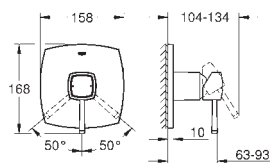

24 067 000 chrome 254.00
24 067 IGO chrome/gold 305.00

Grandera
Single-lever shower mixer
set for final installation for
GROHE Rapido SmartBox 35 600 000
GROHE SilkMove 46 mm ceramic cartridge
GROHE StarLight chrome finish
wall escutcheon with **GROHE QuickFix** (covered
escutcheon- and shaft sealing, covered fixing)
metal escutcheon, retroactively 6° adjustable
metal lever
flow performance:
outlet B or C = 30 l/min
without roughing-in-set

35 600 000 chrome 68.00
GROHE Rapido SmartBox universal rough-in box for concealed installation