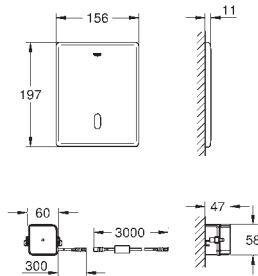

Tectron Skate Bluetooth
Infra-red electronic for WC
for flushing cistern GD 2
with transformer 100-240 V AC, 50-60 Hz, 6.75 V DC
with infrared sensor and Bluetooth module for
bi-directional communication for monitoring,
configuration and service purpose
front plate 156 x 197 mm
servo motor
with Bluetooth 4.0* for wireless data communication
for Apple** and Android devices
Bluetooth range (max. 10 m) varies depending on used
materials and walls between transmitter and receiver
monitoring
password protected products
app detects all Bluetooth products in range
auto flush cycles and timing last auto flush
usage per day / 30 days
configuration
detection range and shut off delay
auto flush
cleaning mode
2 on/off timers
identification by name
service
send and save 3 profiles
reset to factory or user settings
hard and software version
CE approved

37 504 000

chrome

935.00