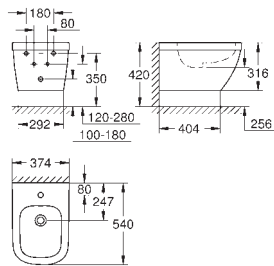

GROHE EURO CERAMIC

Ref. No.

Colour

Price netto (€)

39 208 000
39 208 00H

alpine white
alpine white

160.00
193.00

Euro Ceramic Wall hung bidet

1 hole punched
with overflow
including fixation set
sanitary ware
fully skirted with invisible fixation
optional: **PureGuard** anti scale coating and
anti bacterial glazing (00H)
16 pieces per pallet