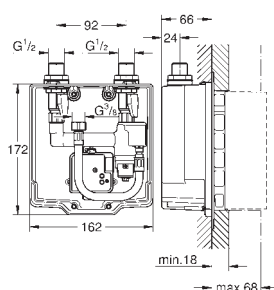

36 336 000

chrome

307.00

Eurosmart Cosmopolitan E
Concealed mounting box
with integrated pre-adjustable
thermostatic mixer
wall installation
suitable for IR-sets for final installation
2 stop valves
non-return valve
connection housing for power supply
suitable for

SPECIAL FITTINGS