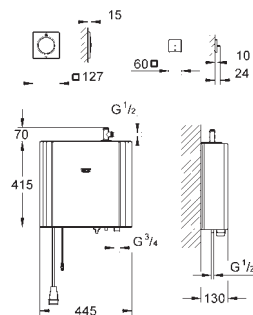

**GROHE F-digital Deluxe
Steam generator 6.6 kW
with steam outlet and temperature sensor**
consisting of:
steam generator
415 x 445 x 130 mm
suitable for steam rooms up to 17 m³
supply voltage 400 V 3L+N+PE AC, 50 Hz
power 6.6 kW
water inlet 3/4" inch
operating pressure 1 – 5 bar (above pressure reducer)
automatic emptying
water outlet 1/2" inch
steam temperature: max. 55° C
steam outlet 1/2" inch
type of protection IP 23
CE approved
with connecting plug
steam outlet module with indentation for fragranced oil
127 x 127 mm
connection thread 1/2" inch
temperature sensor module
60 x 60 x 12 mm
SpeedClean anti-lime system
GROHE StarLight chrome finish
requires rough-in set (29 074 000), F-digital Deluxe base unit
box (26 374 000 or 36 397 000), Bluetooth unit (36 371 000)
and various cable connections – all to be ordered separately
due to installation situation
For detailed planning and product information please
contact your local GROHE Customer Service.