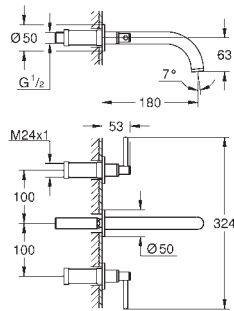

20 169 003	chrome	395.00
20 169 DC3	supersteel	553.00
20 169 GL3	cool sunrise	*
20 169 DA3	warm sunset	*
20 169 AL3	brushed hard graphite	632.00

Atrio
Three-hole basin mixer 1/2"
S-Size
wall mounted
set for final installation for 29 025 000
without concealed body
valves hot/cold with ceramic headparts 1/2" - 90°
GROHE StarLight chrome finish
GROHE EcoJoy 5.7 l/min laminar mousseur
centre distance 200 mm
projection 180 mm
with lever handles
Two different sets of caps included. One set with „H“ and „C“ marking, one set without marking.