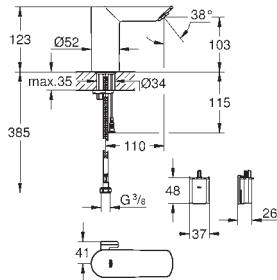

GROHE BAU COSMOPOLITAN E

Ref. No.

Colour

Price netto (€)

36 451 000

chrome

194.00

Bau Cosmopolitan E
Infra-red electronic basin mixer 1/2" with mixing device and adjustable temperature limiter

with infrared sensor for bi-directional communication for monitoring, configuration and service purpose

6 V lithium-battery, type CR-P2

battery lifetime: approx. 7 years (150 actuations a day)

GROHE StarLight chrome finish
GROHE EcoJoy mousseur 5.7 l/min
body made of composite polymer
flexible connection hoses
non-return valve

dirt strainers
with integrated solenoid valve
external battery
rapid installation system
multistage battery status display
7 pre-set programs:

auto flush
thermal disinfection
cleaning mode
additional functions and precise settings
by remote control 36 407
CE approved
acoustic group I in accordance with DIN 4109
min. recommended pressure 1.0 bar

36 452 000

chrome

180.00