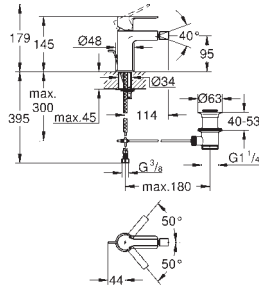

GROHE LINEARE

Ref. No. Colour Price netto (€)

33 848 001 chrome 213.00
33 848 DC1 supersteel 271.00

Lineare
Single-lever bidet mixer 1/2"
S-Size
single hole installation
metal lever
GROHE SilkMove 28 mm ceramic cartridge
with temperature limiter
GROHE StarLight chrome finish
GROHE QuickFix Plus installation system
ball-joint mousseur
pop-up waste set 1 1/4"
flexible connection hoses
min. recommended pressure 1.0 bar