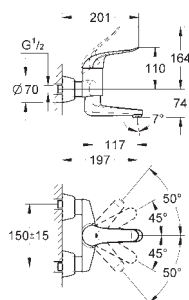

32 767 000 **chrome** **265.00**

Euroeco Special
Single-lever basin mixer 1/2"
wall mounted
GROHE StarLight chrome finish
GROHE SilkMove 46 mm ceramic cartridge
GROHE EcoJoy technology for less water and perfect flow
adjustable flow rate limiter
adjustable temperature limiter
adjustable minimum flow rate
approx. 2.5 l/min
laminar flow straightener 9 l/min.
cast swivel spout, lockable
projection 197 mm
metal lever
lever length 120 mm
S-unions

32 771 000 **chrome** **268.00**

ditto, with lockable S unions, projection 214 mm