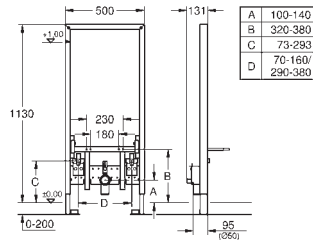

38 553 001

chrome

261.00

Rapid SL
Element for bidet, 1.13 m installation height

vertical support for ceramics with
small bearing area (< 205 mm)
powder coated steel frame, self-supporting
for on-the-wall installations or studded walls
pre-assembled
height adjustable fitting connections
quick adjustment, lockable
fixing material
TÜV approved
bidet fixing bolts
HT-outlet bend Ø 50 mm
seal Ø 32 mm
2 noise protected fitting connections 1/2"
fixing material for bidet
for on-the-wall installation please order wall brackets 38 558 00M (sold separately)