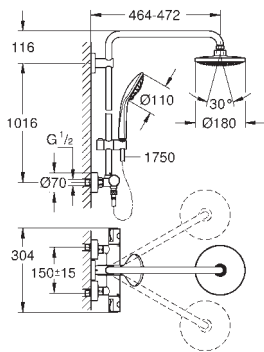

Twistfree to prevent hose from twisting

suitable for instantaneous heaters

from 18 kW/h

min. recommended pressure 1.0 bar

26 418 000

chrome

484.00

Euphoria System 180 E