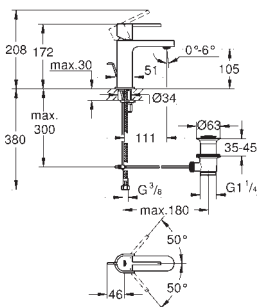

32 612 003

chrome

180.00

Plus
Single-lever basin mixer 1/2" S-Size

single hole installation
metal lever
GROHE SilkMove 28 mm ceramic cartridge with temperature limiter
GROHE StarLight chrome finish
GROHE EcoJoy SpeedClean mousseur 5.7 l/min
GROHE AquaGuide adjustable mousseur
GROHE QuickFix Plus installation system
pop-up waste set 1 1/4"
flexible connection hoses