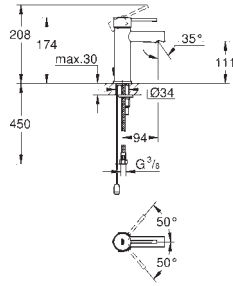

GROHE ESSENCE

Ref. No. Colour Price netto (€)

32 899 001 **chrome** **142.00**
Essence
Single-lever basin mixer 1/2"
S-Size
single hole installation
metal lever
GROHE SilkMove 28 mm ceramic cartridge
with temperature limiter
GROHE StarLight chrome finish
GROHE EcoJoy mousseur 5.7 l/min
GROHE QuickFix Plus installation system
retractable chain
flexible connection hoses