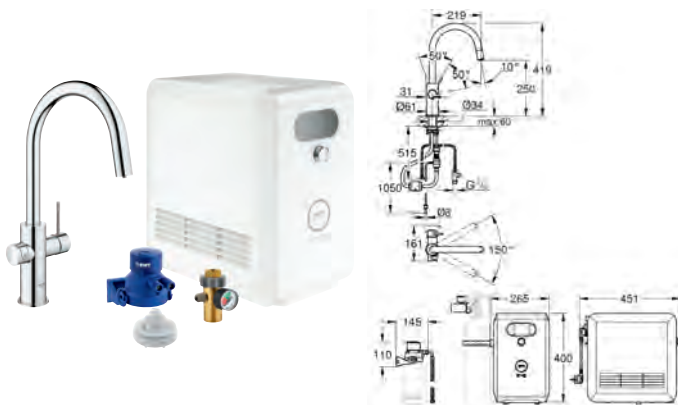

GROHE BLUE PROFESSIONAL

Ref. No.	Colour	Price netto (€)
31 325 002	chrome	2,430.00
31 325 DC2	supersteel	2,800.00

GROHE Blue Professional

C-spout kit

consisting of:

GROHE Blue single-lever sink mixer
with filter function

single hole installation

C-spout

push buttons for 3 types of filtered and chilled table water
still, medium, sparkling

GROHE StarLight chrome finish

GROHE SilkMove 28 mm ceramic cartridge

pull out mousseur

swivel tubular spout

swivel area 360°

separate inner water ways for filtered

and non-filtered water

flexible connection hoses

GROHE Blue Professional cooler

delivers 12 liters of chilled water per hour

colour display with push and turn control

270 Watt cooling unit, 230 V, 50 Hz

type of protection IP 21

CE approved

requires ventilation holes in the bottom of the kitchen cabinet

software set-up and monitoring of filter and CO₂ capacity

possible via GROHE Ondus app

push notifications at low filter resp. CO₂ capacity

additional monitoring via GROHE Blue Professional Browser-Monitor possible

with Bluetooth 4.0* and WIFI interface for wireless data communication

for Apple** and Android devices

Bluetooth range (max. 10 m) varies depending on used

materials and walls between transmitter and receiver

filter head with flexible water hardness adjustment

GROHE Blue filter, CO₂ bottle and cleaning cartridge are not included in the
delivery and have to be ordered separately

System requirements Apple

iPhone with iOS 9.0 or higher

System requirements Android

smart phone with Android 4.3 or higher

Mobile devices and GROHE Ondus App*** are not included in delivery and have to be ordered separately via an authorised Apple store/store/iTunes or Google Play store.

* The Bluetooth word mark and logos are registered trademarks owned by Bluetooth SIG, Inc. and any use of such marks by Grohe AG is under license. Other trademarks and trade names are those of their respective owners.

** Apple, the Apple logo, iPod, iPod Touch, iPhone and iTunes are trademarks of Apple Inc., registered in the U.S. and other countries. Apple is not responsible for the function of this device or its compliance with safety and regulatory standards.

*** Available for free via iTunes app or Google Play store.