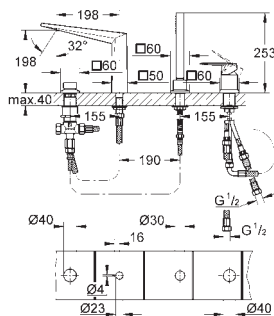

Allure Brilliant
4-hole single-lever bath combination
GROHE SilkMove 46 mm ceramic cartridge
GROHE StarLight chrome finish
consisting of:
pre-assembled spout fixing
single lever mixer operating element
bath spout with integrated mousseur
diverter bath/shower
hand shower Euphoria Cube+ 6.6 l/min
metal shower hose 2000 mm
flexible connection hoses
connection for shower hose
protected against backflow
for use with (29 037 000)