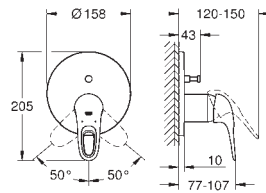

Ref. No. Colour Price netto (€)

24 049 003 chrome 128.00
24 049 LS3 moon white 166.00

Eurostyle
Single-lever mixer with 2-way diverter
set for final installation for
GROHE Rapido SmartBox 35 600 000
GROHE SilkMove 46 mm ceramic cartridge
GROHE StarLight chrome finish
wall escutcheon with **GROHE QuickFix** (covered
escutcheon- and shaft sealing, covered fixing)
metal escutcheon, retroactively 6° adjustable
metal lever
automatic 2-way diverter
flow performance:
outlet B = 27 l/min, outlet C = 27 l/min
without roughing-in-set

35 600 000 chrome 68.00
GROHE Rapido SmartBox universal rough-in box for concealed installation

24 047 003 chrome 122.00
24 047 LS3 moon white 159.00