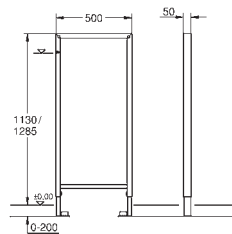

38 548 001

chrome

124.00

Rapid SL

Empty element, 1.13 m installation height

for the installation of fitting holders
or to cover the distance between
two elements (60 - 170 cm)
for installation back to back with free-standing
elements
TÜV approved
for on-the-wall installation please order wall brackets 38 558 00M (sold separately)