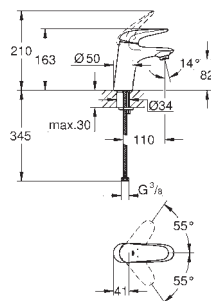

23 715 003 **chrome** 108.00

Eurostyle
Single-lever basin mixer 1/2"
S-Size
single hole installation
solid metal lever
GROHE SilkMove 35 mm ceramic cartridge
adjustable flow rate limiter
with temperature limiter
GROHE StarLight chrome finish
GROHE EcoJoy mousseur 5.7 l/min
GROHE QuickFix rapid installation system
smooth body
flexible connection hoses