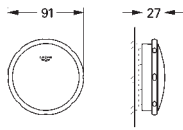

GROHE ESSENCE

Ref. No. Colour Price netto (€)

19 025 000 chrome 57.00

Talento
Waste and overflow set for bath tubes
set for final installation
escutcheon, waste plug, fixing set
in combination with
Talentofill 28 939/28 943
GROHE StarLight chrome finish