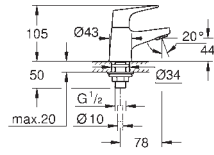

20 575 000 **chrome** 47.00

BauFlow
Pillar tap 1/2"
XS-Size
single hole installation
metal lever
ceramic headpart 1/2", 90°
GROHE StarLight chrome finish
GROHE EcoJoy mousseur 5.7 l/min
fixation nut G 1/2"