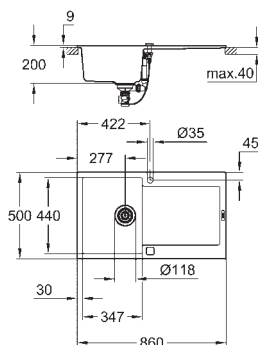

31 644 AT0
31 644 AP0

granite gray
granite black

*
*

K500

Composite sink with drainer

model: K500 50-C 86/50 1.0 rev
mounting type: standard built-in
material: quartz composite

GROHE Whisper

min. cabinet size: 500 mm
dimensions: 860 x 500 mm
1 bowl: 347 x 440 x 200 mm

GROHE QuickFix installation system

sink mountable left or right
cut-out: 840 x 480 mm
drainer: automatic waste fitting
accessories included: automatic waste fitting,
waste kit, basket strainer waste, mounting set