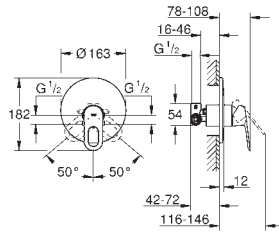

29 080 000 chrome 121.00

BauLoop
Single-lever shower mixer 1/2"
concealed installation
consisting of:
set for final installation
concealed body (33 964)
metal lever
GROHE Longlife 46 mm ceramic cartridge
GROHE StarLight chrome finish
adjustable flow rate limiter
escutcheon- and shaft-sealing
optional temperature limiter ref. no. 46 308 000