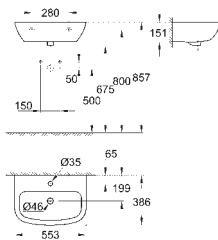

Bau Ceramic Wash basin 65
wall hung
1 hole punched with overflow
646 x 468 mm
sanitary ware
18 pieces per pallet

39 421 000

alpine white

38.00

Bau Ceramic Wash basin 60
wall hung
1 hole punched with overflow
609 x 442 mm
sanitary ware
18 pieces per pallet