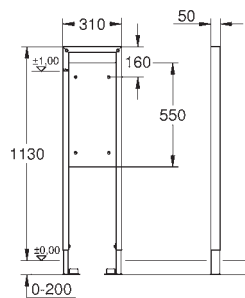

Rapid SL

Fixing element, 1.13 m installation height

to fix **support** for the disabled in

lightweight studded wall partitions

or on-the-wall installations

0.31 m wide

powder coated steel frame

waterproof plywood

fixing material

for on-the-wall installation please order wall brackets 38 558 00M (sold separately)