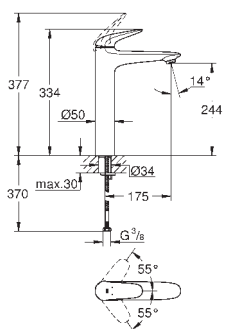

23 719 003 chrome 218.00
23 719 LS3 moon white/chrome 282.00

Eurostyle
Single-lever basin mixer 1/2"
XL-Size
single hole installation
solid metal lever
for free-standing basins
GROHE SilkMove 35 mm ceramic cartridge
with temperature limiter
GROHE StarLight chrome finish
GROHE EcoJoy mousseur 5.7 l/min
GROHE QuickFix rapid installation system
smooth body
flexible connection hoses