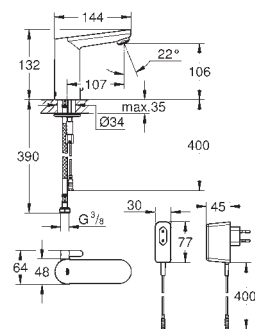

Eurosmart Cosmopolitan E

**Infra-red electronic basin mixer 1/2" with mixing device
and adjustable temperature limiter**

with infrared sensor for bi-directional communication
for monitoring, configuration and service purpose

with plug transformer 100-230 V AC, 50-60 Hz, 6 V DC

GROHE EcoJoy mousseur 5.7 l/min

flexible connection hoses

non-return valve

dirt strainers

with integrated solenoid valve

rapid installation system

7 pre-set programs:

auto flush

thermal disinfection

cleaning mode

additional functions and precise settings

by remote control 36 407

CE approved

acoustic group I in accordance with DIN 4109

type of protection faucet IP 59K

min. recommended pressure 1.0 bar