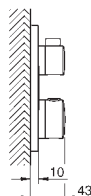

Grotherm

Thermostatic bath tub mixer for 2 outlets

with integrated shut off/diverter valve

set for final installation for
GROHE Rapido SmartBox 35 600 000

GROHE TurboStat compact cartridge
with wax thermostatic element

GROHE StarLight chrome finish

wall escutcheon with **GROHE QuickFix** (covered
escutcheon- and shaft sealing, covered fixing)

metal escutcheon, retroactively 6° adjustable

printed shower and bath symbol

GROHE SafeStop at 38°C

GROHE SafeStop Plus optional temperature limiter at 43°C or 46°C included

GROHE AquaDimmer, integrated shut off/diverter valve

flow performance:

outlet B = 27 l/min

outlet C = 30 l/min

without roughing-in-set

35 600 000

chrome

68.00

GROHE Rapido SmartBox universal rough-in box for concealed installation