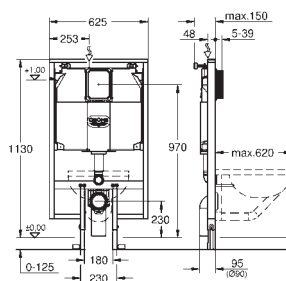

GROHE RAPID SL FOR WC

Ref. No.

Colour

Price netto (€)

38 588 001

chrome

360.00

Rapid SL

Element for WC, 1.13 m installation height, for shaft installation with flushing cistern GD 2

for shaft installation 800 - 1100 mm width
powder coated steel frame, self-supporting
for dry-cladding, completely pre-assembled
with fixed connections
quick adjustment, lockable
fixing material
2 WC fixing bolts
fixing device for ceramic
distance of fixing bolts 180/230 mm
outlet bend Ø 90 mm
depth adjustable
reducer Ø 90/110 mm
inlet and outlet connecting set

flushing cistern GD 2, 6 - 9 l, containing following features:

adjustment ex factory 6 l and 3 l
pneumatic discharge valve offering 3 modes of operation: dual flush or start/stop or single flush
water supply from left/right or back
low noise (group I acc. to German Noise Specification)
insulated against condensation
1/2" water supply connection including integrated angle valve and push fit flexible hose union
no tools required for the installation
of the inspection shaft incl. protection during construction phase
for vertical or horizontal use

for mounting of small flush plates please order revision shaft 40 911 000 (sold separately)

38 994 000

chrome

328.00

Rapid SL

Element for WC with flushing cistern 80 mm, 1.13 m installation height element width 0.62 m

for small, narrow bathrooms
for on-the-wall installations or studded walls
powder coated steel frame, self-supporting
for dry-cladding, completely pre-assembled
with fixed connections
quick adjustment, lockable
fixing material
TÜV approved
2 WC fixing bolts
fixing device for ceramic
distance of fixing bolts 180/230 mm
outlet bend Ø 90 mm
depth adjustable
reducer Ø 90/110 mm
inlet and outlet connecting set