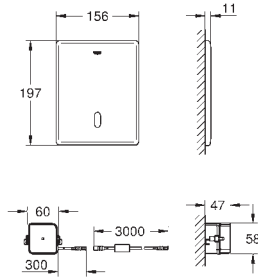

GROHE ELECTRONIC ACTUATIONS FOR WC

Ref. No.

Colour

Price netto (€)

38 698 SD1

stainless steel

597.00

Tectron Skate

Infra-red electronic for WC flushing cistern

with infrared sensor for bi-directional communication for monitoring, configuration and service purpose with transformer 100-230 V AC, 50-60 Hz, 6 V DC for flushing cistern GD 2

servo motor
concealed installation
front plate 156 x 197 mm

infra-red control
7 pre-set programs:
auto flush
cleaning mode
pre-flush on/off
additional functions and precise settings
by remote control 36 407
adjustable flush (3 - 9 l) by hand and remote
CE approved