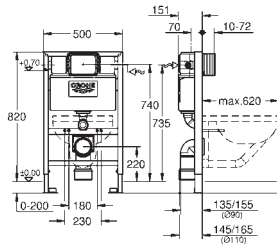

GROHE RAPID SL FOR WC

Ref. No.

Colour

Price netto (€)

38 526 000

chrome

337.00

Rapid SL

Element for WC, 0.82 m installation height with flushing cistern 6 - 9 l

for on-the-wall installations or studded walls
powder coated steel frame, self-supporting
for dry-cladding, completely pre-assembled
with fixed connections
quick adjustment, lockable
fixing material
TÜV approved
2 WC fixing bolts
fixing device for ceramic
distance of fixing bolts 180/230 mm
outlet bend Ø 90 mm
depth adjustable
reducer Ø 90/110 mm
inlet and outlet connecting set

flushing cistern 6 - 9 l containing the following features:

pneumatic discharge valve offering 3 modes of operation: dual flush or start/stop or single flush
front or top actuation
water supply from left/right or back
low noise (group I acc. to German Noise Specification)
insulated against condensation
1/2" water supply connection including integrated angle valve and push fit flexible hose union
Shortable inspection shaft incl. protection during construction phase

for on-the-wall installation please order wall brackets 38 558 00M (sold separately)
for mounting of small flush plates please order revision shaft 40 950 000 (sold separately)

38 618 000

chrome

279.00