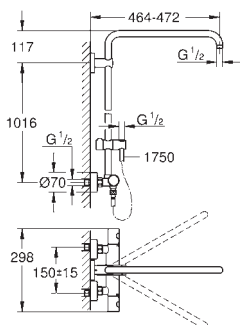

Euphoria System

Shower system with thermostat for wall mounting

consisting of:

horizontal swivable 450 mm shower arm

exposed thermostat with

Aquadimmer function

gliding element

Silverflex shower hose 1750 mm (28 388 000)

GROHE TurboStat compact cartridge

with wax thermoelement

GROHE SafeStop at 38°C

GROHE SafeStop Plus optional temperature limiter at 43°C included

GROHE StarLight chrome finish

Inner WaterGuide for a longer life

Twistfree to prevent hose from twisting

suitable for instantaneous heaters

from 18 kW/h

minimum flow rate 7 l/min.

min. recommended pressure 1.0 bar

optional upgrade: **GROHE EasyReach** tray (26 362)