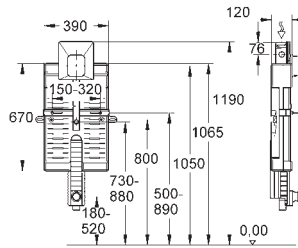

Uniset

Element for urinal with infra-red electronic

with GROHE Rapido U
roughing-in set for urinal
**for manual actuation or Tectron
infra-red electronic 6 V or 230 V**

sound-insulating EPS module for masonry-in with closed surface
rail adaptors for modular fixing for single or series installation
fixing accessories for single installation
height adjustable fitting connections
inlet connection and inlet connecting set
HT-outlet bend Ø 50 mm
threaded bolts M8
fixing material for urinal bowl
water group with stop valve
flow pressure min 0.5 bar
operating pressure max 10 bar
flush aid

functional unit checked ex factory
water supply connections 1/2" outer thread
connecting box for mains supply 230 V
installation box with gasket
Shortable inspection shaft incl. protection during construction phase for sets for final installation with dimensions 116 x 144 mm

37 576 000

chrome

202.00