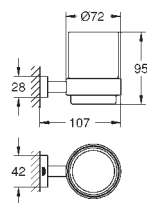

40 755 001 **chrome** **32.91**

Essentials Cube Crystal glass with holder
material: glass / metal
consisting of:
holder (40 508 001)
crystal glass (40 372 001)
concealed fastening
GROHE StarLight chrome finish