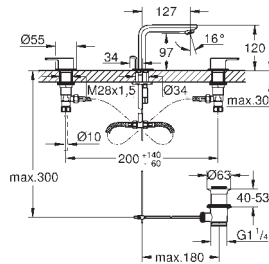

20 304 001 **chrome** 284.00

Lineare
Three-hole basin mixer 1/2"
M-Size
metal lever
ceramic headparts 1/2", 90°
GROHE StarLight chrome finish
GROHE EcoJoy SpeedClean mousseur 5.7 l/min
GROHE QuickFix installation system
pop-up waste set 1 1/4"
pressure-proof, flexible connection hoses
between spout and side valves
min. recommended pressure 1.0 bar
union nut 1/2" x 10.5 mm