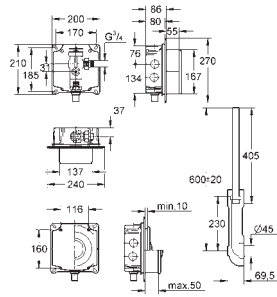

GROHE WC FLUSH VALVES

Ref. No. Colour Price netto (€)

37 153 000 **chrome** **268.00**

Flush valve for WC
concealed installation
3/4"
stop valve
6 l flush
flow pressure range from 1.2 - 5.0 bar
with flow rate adjustment
box for concealed installation with
flush elbow
flush pipe adjustable in length
without wall plate/actuation
low noise (group I acc. to
German Noise Specification)