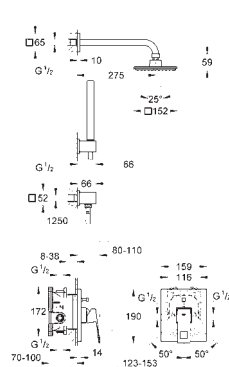

Eurocube
Perfect shower set with Euphoria Cube 152

consisting of:
Eurocube set for final installation (19 896 000)
Euphoria Cube 152 head shower (27 705 000)
Rainshower shower arm 275 mm (27 488 000)
Euphoria Cube Stick hand shower set (27 702 000)
Euphoria Cube shower outlet elbow (27 704 000)
min. recommended pressure 1.0 bar