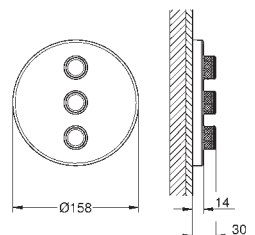

35 600 000 chrome 68.00
GROHE Rapido SmartBox universal rough-in box for concealed installation

29 152 LS0 moon white 396.00

Grotherm SmartControl
Triple volume control trim
set for final installation for
GROHE Rapido SmartBox 35 600 000/35 601 000
metal wall escutcheon with **GROHE QuickFix**
(covered escutcheon and shaft sealing, covered
fixing), retroactively 6° adjustable
10 mm thin profile escutcheon
GROHE StarLight finish
GROHE SmartControl push for ON-OFF, turn for
volume adjustment from EcoJoy to full flow, exchangeable symbols
multiple outlets can be run simultaneously
cover plate in moon white acrylic glass
without roughing-in-set
flow performance:
outlet D = 28 l/min
outlet E = 28 l/min
outlet A = 28 l/min
outlet D+E+A = 65 l/min
optional flow reducer for CALGreen compliance included