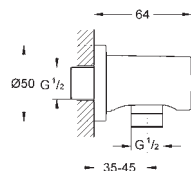

27 057 000 chrome 52.00
27 057 DC0 supersteel 63.00
27 057 LS0 moon white/chrome 63.00
27 057 *** SPA colours 71.00

Rainshower
Shower outlet elbow, 1/2"
male thread
with round escutcheon
protected against backflow
GROHE StarLight chrome finish

*** SPA colours:

● BE ● GL ● DA ● A0
● EN ● GN ● DL ● AL