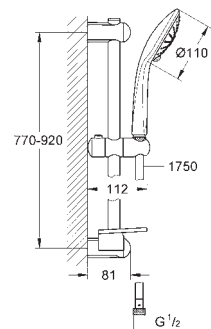

*** SPA colours:

- BE ● GL ● DA ● A0
- EN ● GN ● DL ● AL