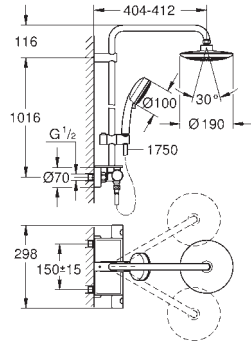

GROHE EUPHORIA SYSTEM

Ref. No.

Colour

Price netto (€)

26 249 000

chrome

570.00

Euphoria System 190

Shower system with thermostat for wall mounting

horizontal swivable 390 mm shower arm

exposed thermostat with

Aquadimmer function

allows change between:

head shower 190 1 spray (27 370)

Rain

with ball joint

rotation angle $\pm 15^\circ$

hand shower 100 3 sprays: GROHE Rain O², Rain, Massage (27 574)

adjustable in height with gliding element

GROHE EasyReach shower tray

Silverflex shower hose 1750 mm (28 388 000)

9.5 l/min. flow limiter

GROHE EcoJoy technology for less water and perfect flow

GROHE TurboStat compact cartridge

with wax thermoelement

GROHE SafeStop at 38°C

GROHE SafeStop Plus optional temperature limiter at 43°C included

GROHE DreamSpray perfect spray pattern

GROHE StarLight chrome finish

SpeedClean anti-lime system

Inner WaterGuide for a longer life

Twistfree to prevent hose from twisting

suitable for instantaneous heaters

from 18 kW/h

min. recommended pressure 1.0 bar

26 418 000

chrome

484.00