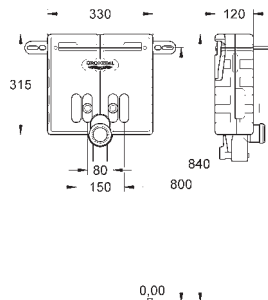

Uniset

Element for wash basin, single hole installation

sound-insulating EPS module for masonry-in with closed surface
rail adaptors for modular fixing for single or series installation
fixing accessories for single installation
height adjustable fitting and outlet connections
wash basin fixing bolts
distance of fixing bolts 280 mm
HT-outlet bend Ø 50 mm
seal Ø 32 mm
2 fitting connections 1/2"

fixing material for wash basin
for on-the-wall installation please order support feet 37 304 000 (sold separately)