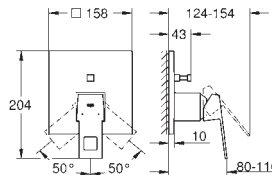

24 062 000 chrome 170.00

Eurocube
Single-lever mixer with 2-way diverter
set for final installation for
GROHE Rapido SmartBox 35 600 000
GROHE SilkMove 46 mm ceramic cartridge
GROHE StarLight chrome finish
wall escutcheon with **GROHE QuickFix** (covered
escutcheon- and shaft sealing, covered fixing)
metal escutcheon, retroactively 6° adjustable
metal lever
automatic 2-way diverter
flow performance:
outlet B = 27 l/min, outlet C = 27 l/min
without roughing-in-set

35 600 000 chrome 68.00
GROHE Rapido SmartBox universal rough-in box for concealed installation