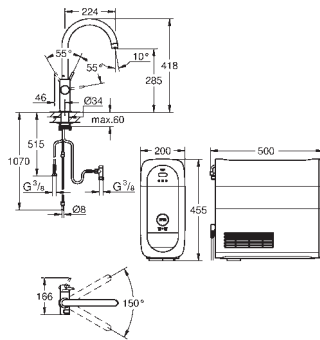

GROHE BLUE HOME

Ref. No.

Colour

Price netto (€)

31 455 DC0

supersteel

2,220.00

**GROHE Blue Home
C-spout Starter kit**

consisting of:

GROHE Blue Home single-lever sink mixer with filter function
single hole installation

C-spout

push buttons for 3 types of filtered and chilled table water
still, medium, sparkling

GROHE StarLight finish

GROHE SilkMove 28 mm ceramic cartridge

swivel tubular spout

swivel area 150°

separate inner water ways for filtered

and non-filtered water

flexible connection hoses

GROHE Blue Home cooler

delivers 3 liters of chilled water per hour

180 Watt cooling unit, 230 V, 50 Hz

type of protection IP 21

CE approved

requires ventilation holes in the bottom of the kitchen cabinet

adjustable for GROHE Blue filter S-Size, GROHE Blue activated

carbon filter and GROHE Blue magnesium+ filter

GROHE Blue filter S-Size, filter head with

flexible water hardness adjustment

for regions with water hardness of more than 9° dKH

for regions with water hardness below 9° dKH please

order activated carbon filter 40 547 001

GROHE Blue 425 g CO₂ bottle