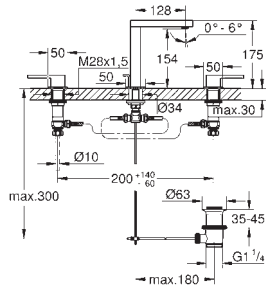

Ref. No. Colour Price netto (€)

20 301 003 **chrome** **280.00**

Plus
Three-hole basin mixer 1/2"
M-Size
metal lever
ceramic headparts 1/2", 90°
GROHE StarLight chrome finish
GROHE EcoJoy SpeedClean mousseur 5.7 l/min
GROHE AquaGuide adjustable mousseur
rapid installation system
pop-up waste set 1 1/4"
GROHE QuickFix installation system
pressure-proof, flexible connection hoses
between spout and side valves
union nut 1/2" x 10.5 mm