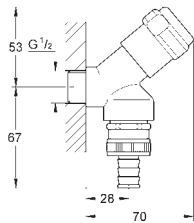

41 190 000 **chrome** **34.00**
Fitting combination 1/2"
wall mounted
slanted seat model
with safety unit type HD (pipe ventilating valve combined with non-return valve)
grease chamber headpart 1/2" for closable hose connection
protected against backflow
GROHE StarLight chrome finish