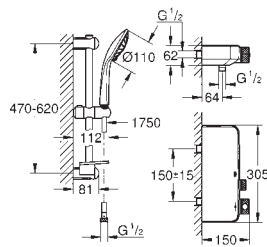

protected against backflow

34 721 000

chrome

339.00

Grotherm SmartControl
Thermostatic shower mixer 1/2" with shower set

consisting of:

Grotherm SmartControl thermostatic shower mixer (34 719 000)

Euphoria 110 Massage shower set, 900 mm (27 226 001)