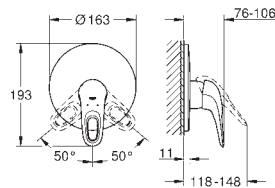

Eurostyle
Single-lever shower mixer
set for final installation for
35 501 000
without concealed body
loop metal lever
GROHE StarLight chrome finish
GROHE QuickFix covered fixation
escutcheon- and shaft-sealing
metal wall escutcheon

29 098 003 chrome 123.00
29 098 LS3 moon white/chrome 150.00