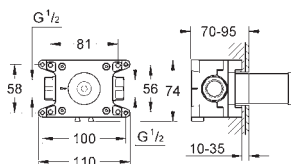

35 034 000 chrome 215.00

Grotherm F
Rough-in for wall shower union 27 621
for grid installation of Grotherm Custom Shower system
built-in box with removable protection cover
waterproof membrane base for wall sealing
flushing plug
for masonry and drywall installation
fixing points for front and back wall
aramã DR
1/2" connections
installation depth 70 - 95 mm