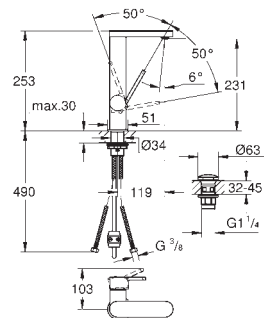

23 844 003

chrome

293.00

Plus
Single-lever basin mixer 1/2"
L-Size
single hole installation
metal lever
GROHE SilkMove 28 mm ceramic cartridge
with temperature limiter
GROHE StarLight chrome finish
GROHE EcoJoy SpeedClean mousseur 5.7 l/min
GROHE AquaGuide adjustable mousseur
rapid installation system
pull out spout
GROHE EasyDock guarantees easy retraction and
smooth docking back to the starting position
smooth body with push-open pop-up waste set 1 1/4"
flexible connection hoses