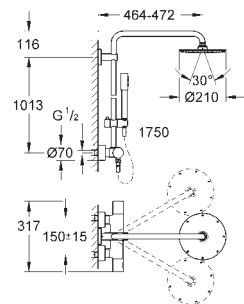

27 032 001

chrome

974.00

Rainshower System 210 Shower system with thermostat for wall mounting

consisting of:

horizontal swivable 450 mm shower arm

exposed thermostat with

Aquadimmer function

allows change between:

metal head shower Rainshower Cosmopolitan 210 (28 368 000)

with ball joint, rotation angle $\pm 15^\circ$

hand shower Sena (28 034 000)

adjustable in height with gliding element (12 140 000)

metal shower hose 1750 mm (27 178)

GROHE SafeStop at 38°C

GROHE SafeStop Plus optional temperature limiter at 43°C included

GROHE CoolTouch no risk of scalding

GROHE StarLight chrome finish

SpeedClean anti-lime system

Inner WaterGuide for a longer life

suitable for instantaneous heaters

from 18 kW/h

minimum flow rate 7 l/min.

min. recommended pressure 1.0 bar