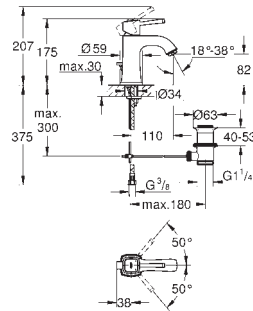

GROHE GRANDERA

Ref. No. Colour Price netto (€)

23 303 000	chrome	354.00
23 303 IGO	chrome/gold	458.00
23 303 GLO	cool sunrise	432.00
23 303 DA0	warm sunset	469.00
23 303 A00	hard graphite	437.00
23 303 AL0	brushed hard graphite	500.00

Grandera
Single-lever basin mixer 1/2"
M-Size
single hole installation
GROHE SilkMove 28 mm ceramic cartridge
temperature limiter
GROHE StarLight chrome finish
GROHE EcoJoy technology for less water and perfect flow
GROHE QuickFix installation system
GROHE AquaGuide adjustable mousseur 5.7 l/min
pop-up waste set 1 1/4"
flexible connection hoses
min. recommended pressure 1.0 bar