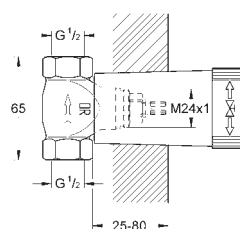

29 811 000 chrome 27.00

Concealed valve 1/2"
preassembled ceramic headpart 1/2"
180°
threaded union 1/2"
installation depth adjustable
25 - 80 mm
DR-brass

29 813 000 chrome 35.00

ditto, 3/4"