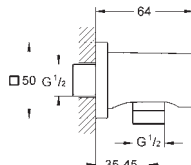

27 076 000 chrome 52.00
27 076 LS0 moon white 62.00

Rainshower
Shower outlet elbow
male thread
with square escutcheon
protected against backflow
GROHE StarLight chrome finish