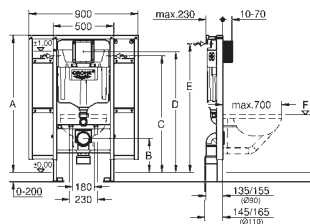

A	B	C	D	E	F
	1130	280	960	1000	1060	460
	1060	230	910	950	1010	410

Rapid SL

Element for WC, 1.13 m installation height

with fixing element for back support and support rails

with flushing cistern GD 2

for the disabled

for WC bowls 70 cm projection

for on-the-wall installations or studded walls

powder coated steel frame, self-supporting

for dry-cladding, completely pre-assembled

with fixed connections

quick adjustment, lockable

fixing material

TÜV approved

2 WC fixing bolts

4 wall brackets

fixing device for ceramic

distance of fixing bolts 180/230 mm

PP outlet bend Ø 90 mm

depth adjustable

reducer Ø 90/110 mm

inlet and outlet connecting set

flushing cistern GD 2, 6 - 9 l, containing following features:

adjustment ex factory 6 l and 3 l

pneumatic discharge valve offering 3 modes of

operation: dual flush or start/stop or single flush

water supply from left/right or back

low noise (group I acc. to

German Noise Specification)

insulated against condensation

1/2" water supply connection including

integrated angle valve and push fit

flexible hose union

no tools required for the installation

of the inspection shaft incl. protection

during construction phase

for vertical or horizontal use

including wall brackets 38 558 00M for on-the-wall installation

for mounting of small flush plates please order

revision shaft 40 911 000 (sold separately)