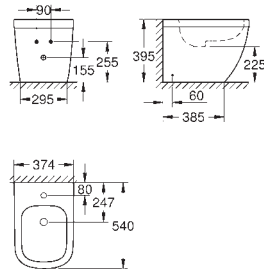

39 340 000
39 340 00H

alpine white
alpine white

141.00
173.00

Euro Ceramic Floor standing bidet

1 hole punched
with overflow
including fixation set
sanitary ware
fully skirted with invisible fixation
optional: **PureGuard** anti scale coating and
anti bacterial glazing (00H)
12 pieces per pallet