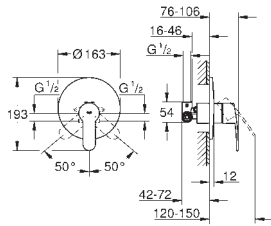

GROHE EUROSTYLE COSMOPOLITAN

Ref. No.

Colour

Price netto (€)

33 635 002

chrome

143.00

Eurostyle Cosmopolitan
Single-lever shower mixer 1/2"
wall installation

GROHE SilkMove 46 mm ceramic cartridge
GROHE StarLight chrome finish

consisting of:
set for final installation
concealed body
33 964 000
adjustable flow rate limiter
adjustable minimum flow rate
approx. 2.5 l/min
metal lever
escutcheon- and shaft-sealing
metal escutcheon
screwed
optional temperature limiter

19 506 002

chrome

176.00