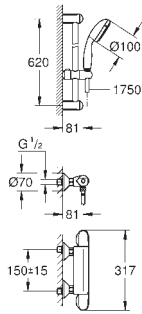

GROHE GROHTHERM 1000

Ref. No.

Colour

Price netto (€)

THERMOSTATS

34 151 004

chrome

243.00

Grotherm 1000

Thermostatic shower mixer 1/2" with shower set

consisting of:

Grotherm 1000 NEW thermostatic shower mixer 1/2" (34 143 003)

Tempesta shower rail set II, 600 mm (27 598)

min. recommended pressure 1.0 bar

47 175 000

chrome

101.00