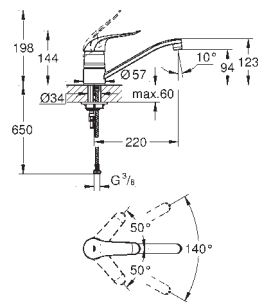

32 787 000

chrome

151.00

Euroeco Special
Single-lever sink mixer 1/2"
single hole installation
GROHE StarLight finish
GROHE SilkMove 46 mm ceramic cartridge
adjustable flow rate limiter
adjustable temperature limiter
laminar flow straightener 9 l/min.
swivel tubular spout
lever length 120 mm
flexible connection hoses