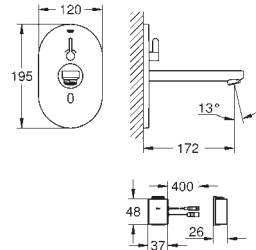

GROHE BLUETOOTH MONITORING

Ref. No.

Colour

Price netto (€)

36 412 000

chrome

750.00

**Eurosmart Cosmopolitan E Bluetooth
Infra-red electronic basin mixer 1/2" with mixing device
and adjustable temperature limiter**

with infrared sensor and Bluetooth module for bi-directional communication for monitoring, configuration and service purpose with transformer 100-240 V AC, 50-60 Hz, 6.75 V DC set for final installation for concealed fitting box

36 339 000

GROHE StarLight finish

GROHE EcoJoy technology for less water and perfect flow laminar flow straightener 9 l/min.

chrome escutcheon and spout projection 172 mm

with Bluetooth 4.0* for wireless data communication

for Apple** and Android devices

Bluetooth range (max. 10 m) varies depending on used

materials and walls between transmitter and receiver

monitoring

password protected products

app detects all Bluetooth products in range

auto flush cycles and timing last auto flush

usage per day / 30 days

thermal disinfection cycles and timings last disinfection

configuration

detection range and shut off delay

auto flush

thermal disinfection

cleaning mode

2 on/off timers

identification by name

service

send and save 3 profiles

reset to factory or user settings

hard and software version

CE approved

acoustic group I in accordance with DIN 4109

36 339 000

chrome

206.00