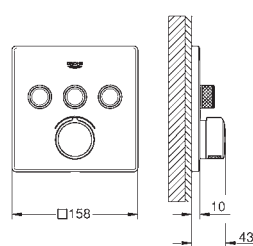

SmartControl
Concealed mixer with 3 valves
set for final installation for
GROHE Rapido SmartBox 35 600 000
metal wall escutcheon with **GROHE QuickFix**
(covered escutcheon and shaft sealing, covered
fixing), retroactively 6° adjustable
GROHE StarLight chrome finish
GROHE SmartControl push for ON-OFF, turn for
volume adjustment from EcoJoy to full flow
exchangeable symbols
cartridge for temperature mixing
multiple outlets can be run simultaneously
without roughing-in-set
flow performance:
outlet A = 22 l/min
outlet B = 26 l/min
outlet C = 22 l/min
outlet A + B = 31 l/min
outlet A + B + C = 34 l/min

35 600 000 chrome 68.00
GROHE Rapido SmartBox universal rough-in box for concealed installation