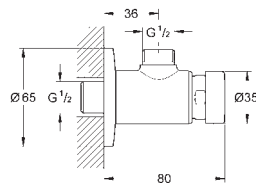

36 267 000

chrome

84.00

**Euroeco Cosmopolitan T
Self-closing shower valve 1/2"**

exposed installation

for cold or premixed water

marking: blue/red

GROHE StarLight chrome finish

3 adjustable flow times: short - medium - long
(factory setting: short), approx. 7, 15, 30 sec
(pressure dependent)

escutcheon

min. recommended pressure 1.0 bar