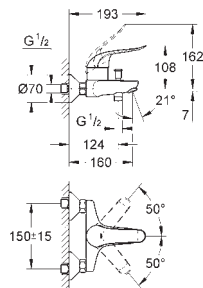

32 783 000

chrome

145.00

Euroeco Special
Single-lever bath mixer 1/2"
wall mounted

GROHE StarLight chrome finish

GROHE SilkMove 46 mm ceramic cartridge

GROHE EcoJoy technology for less water and perfect flow

adjustable flow rate limiter

automatic diverter:

bath/shower

mousseur

integrated non-return valve

metal lever

lever length 120 mm

temperature limiter, S-unions

protected against backflow

without shower set