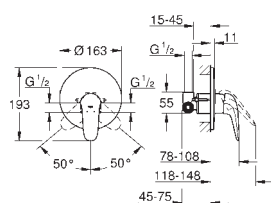

Eurostyle
Single-lever shower mixer 1/2"
wall installation
consisting of:
set for final installation
(19 507 003)
with concealed body
solid metal lever
GROHE SilkMove 46 mm ceramic cartridge
adjustable flow rate limiter
GROHE StarLight chrome finish
metal wall escutcheon
escutcheon- and shaft-sealing
GROHE QuickFix covered fixation
optional temperature limiter ref. no. 46 308 000