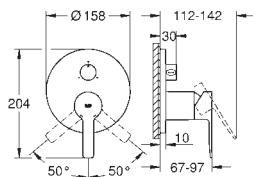

Lineare
Single-lever mixer with 3-way diverter
set for final installation for
GROHE Rapido SmartBox 35 600 000
GROHE SilkMove 46 mm ceramic cartridge
GROHE StarLight chrome finish
wall escutcheon with **GROHE QuickFix** (covered
escutcheon- and shaft sealing, covered fixing)
metal escutcheon, retroactively 6° adjustable
metal lever
3-way diverter
flow performance:
outlet A = 27 l/min,
outlet B = 27 l/min,
outlet C = 27 l/min
without roughing-in-set

35 600 000 chrome 68.00
GROHE Rapido SmartBox universal rough-in box for concealed installation

19 577 001 chrome 754.00
19 577 DC1 supersteel 1,040.00