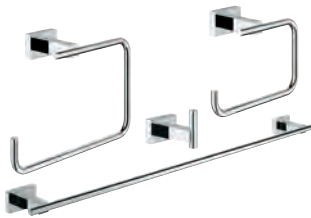

40 778 001 **chrome** **116.66**

Essentials Cube
Master bathroom accessories set 4-in-1
material: metal
consisting of:
robe hook (40 511 001)
towel ring (40 510 001)
toilet paper holder (40 507 001)
towel rail, 558 mm (40 509 001)
concealed fastening
GROHE StarLight chrome finish