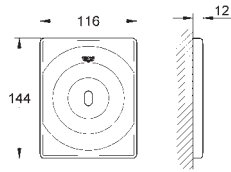

GROHE ELECTRONIC ACTUATIONS FOR URINAL

Ref. No.

Colour

Price netto (€)

37 336 001

chrome

531.00

Tectron Surf

Infra-red electronic for Urinal

with infrared sensor for bi-directional communication for monitoring, configuration and service purpose with transformer 100-230 V AC, 50-60 Hz, 6 V DC cartridge with solenoid valve and dirt strainer
front plate 116 x 144 mm
flow pressure min 0.5 bar
operating pressure max 10 bar
infra-red control
7 pre-set programs:
auto flush
cleaning mode
pre-flush on/off
additional functions and precise settings
by remote control 36 407
adjustable flow time by hand or remote
set for final installation
for Rapido U
CE approved

37 337 001

chrome

547.00