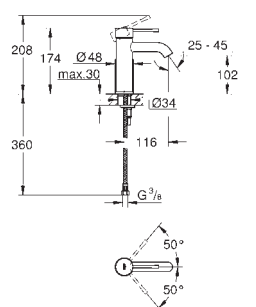

*** SPA colours:

● BE ● GL ● DA ● A0
● EN ● GN ● DL ● AL

23 590 001 chrome 142.00
23 590 DC1 supersteel 180.00
23 590 *** SPA colours 186.00

Essence
Single-lever basin mixer 1/2"
S-Size
single hole installation
metal lever
GROHE SilkMove 28 mm ceramic cartridge
with temperature limiter
GROHE StarLight chrome finish
GROHE EcoJoy mousseur 5.7 l/min
GROHE AquaGuide adjustable mousseur
GROHE QuickFix Plus installation system
smooth body
flexible connection hoses