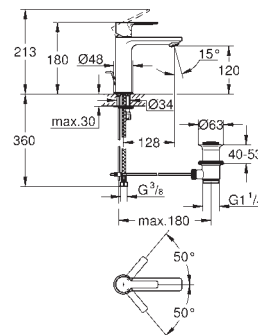

32 114 001 **chrome** **193.00**
32 114 DC1 **supersteel** **248.00**

Lineare
Single-lever basin mixer 1/2"
S-Size
single hole installation
metal lever
GROHE SilkMove 28 mm ceramic cartridge
with temperature limiter
GROHE StarLight chrome finish
GROHE EcoJoy SpeedClean mousseur 5.7 l/min
GROHE QuickFix Plus installation system
pop-up waste set 1 1/4"
flexible connection hoses