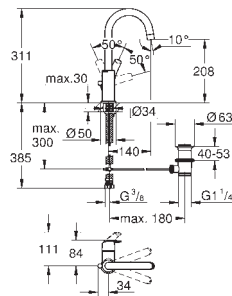

23 324 001 **chrome** **101.00**

Eurosmart
Single-lever basin mixer 1/2"
M-Size
single hole installation
metal lever
GROHE SilkMove 28 mm ceramic cartridge
with temperature limiter
GROHE StarLight chrome finish
GROHE EcoJoy mousseur 5.7 l/min
GROHE QuickFix rapid installation system
smooth body
flexible connection hoses