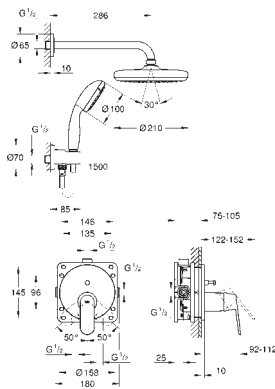

Eurosmart Cosmopolitan
Perfect shower set with Tempesta 210

consisting of:
Eurosmart Cosmopolitan set for final installation with automatic diverter bath /
shower (24 045)
GROHE Rapido SmartBox universal rough-in box, 1/2" (35 600)
head shower Tempesta 210 (26 410)
Shower arm Rainshower 286 mm (28 576 000)
hand shower Tempesta 100 II 9.5 l/min (27 597)
shower outlet elbow (28 628 000)
Rotaflex shower hose 1500 mm 1/2" x 1/2" (28 409)

32 880 000

chrome

132.00