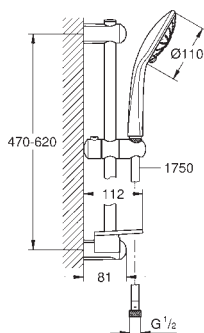

27 243 001 **chrome** **110.00**

**Euphoria 110 Massage
Shower rail set 3 sprays**

consisting of:
hand shower Massage (27 239 000)
shower rail, 600 mm (27 499)
Silverflex shower hose 1750 mm (28 388 000)
GROHE EasyReach tray (27 596)
GROHE EcoJoy 9,5 l/min flow limiter
GROHE DreamSpray perfect spray pattern
GROHE SprayDimmer (Stepless flow rate reduction)
GROHE StarLight chrome finish
GROHE QuickFix (upper bracket adjustable for adaption to existing drilling holes)
SpeedClean anti-lime system
Inner WaterGuide for a longer life
Twistfree to prevent hose from twisting
suitable for instantaneous heater
min. recommended pressure 1.0 bar

27 231 001 **chrome** **107.00**
ditto, with non-restricted flow