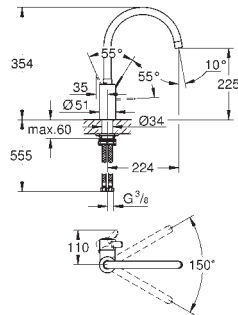

GROHE EUROSMART COSMOPOLITAN

Ref. No.

Colour

Price netto (€)

32 843 002
32 843 DC2

chrome
supersteel

138.00
179.00

Eurosmart Cosmopolitan
Single-lever sink mixer 1/2"

high spout
single hole installation
GROHE StarLight chrome finish
GROHE SilkMove 35 mm ceramic cartridge
GROHE Zero separated inner water ways - lead and nickel free
mousseur
adjustable flow rate limiter
swivel tubular spout
selectable swivel area : 0° / 150°
flexible connection hoses
rapid installation system

32 843 20E
ditto, with GROHE Ecojoy

chrome

142.00