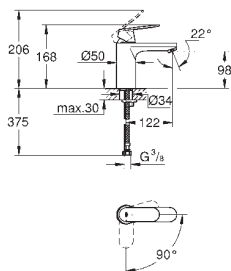

23 398 00E

chrome

118.00

Eurosmart Cosmopolitan
Single-lever basin mixer 1/2"

M-Size

single hole installation

metal lever

GROHE SilkMove ES 35 mm ceramic cartridge

with energy saving function via cold start

adjustable flow rate limiter

adjustable minimum flow rate

approx. 2.5 l/min

temperature limiter

GROHE StarLight chrome finish

GROHE EcoJoy mousseur 5.7 l/min

GROHE QuickFix installation system

with centering support

smooth body

flexible connection hoses