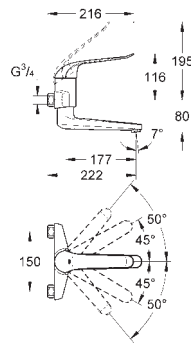

32 772 000

chrome

242.00

Euroeco Special
Single-lever basin mixer
wall mounted

GROHE StarLight chrome finish

GROHE SilkMove 46 mm ceramic cartridge

GROHE EcoJoy technology for less water and perfect flow

adjustable minimum flow rate

approx. 2.5 l/min

adjustable temperature limiter

adjustable flow rate limiter

laminar flow straightener 9 l/min.

cast swivel spout, lockable

projection 222 mm

metal lever

lever length 170 mm

without S-unions
water saving