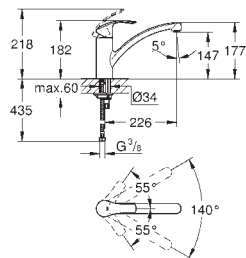

33 281 002 chrome 116.00
33 281 DC2 supersteel 126.00

Eurosmart
Single-lever sink mixer 1/2"
low spout
single hole installation
GROHE StarLight finish
GROHE SilkMove 35 mm ceramic cartridge
integrated temperature limiter
adjustable flow rate limiter
swivel cast spout
swivel area 140°
separate inner water ways – lead and nickel free
mousseur with coin slot for tool free replacement
flexible connection hoses
rapid installation system
min. recommended pressure 1.0 bar

33 281 20E chrome 97.00
ditto, with GROHE EcoJoy 5.7 l/min. flow limiter