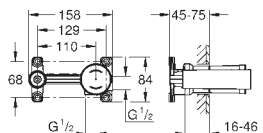

23 571 000 **chrome** 236.00

Single-lever mixer 1/2", universal concealed body
for 2-hole basin mixers
wall installation
without finishing trim set
GROHE SilkMove 35 mm ceramic cartridge
adjustable flow rate limiter
with temperature limiter
spout can be positioned on the right or left
DR-brass
installation device