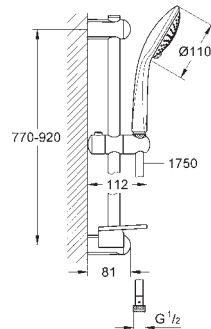

27 227 001 **chrome** 114.00

**Euphoria 110 Champagne
Shower rail set 3 sprays**

consisting of:
hand shower Champagne (27 222 000)
shower rail 900 mm (27 500)
Silverflex shower hose 1750 mm (28 388 000)

GROHE EasyReach tray (27 596)
GROHE DreamSpray perfect spray pattern
GROHE SprayDimmer (Stepless flow
rate reduction)
GROHE StarLight chrome finish
GROHE QuickFix (upper bracket adjustable
for adaption to existing drilling holes)
SpeedClean anti-lime system
Inner WaterGuide for a longer life
Twistfree to prevent hose from twisting
suitable for instantaneous heater
min. recommended pressure 1.0 bar

27 226 001 **chrome** 114.00
27 226 DC1 **supersteel** 154.00
27 226 *** **SPA colours** 151.00

**Euphoria 110 Massage
Shower rail set 3 sprays**

consisting of:
hand shower Massage (27 221 000)
shower rail 900 mm (27 500)
Silverflex shower hose 1750 mm (28 388 000)

GROHE EasyReach tray (27 596)
GROHE DreamSpray perfect spray pattern
GROHE StarLight chrome finish
GROHE SprayDimmer (Stepless flow
rate reduction)
GROHE QuickFix (upper bracket adjustable
for adaption to existing drilling holes)
SpeedClean anti-lime system
Inner WaterGuide for a longer life
Twistfree to prevent hose from twisting
suitable for instantaneous heater
min. recommended pressure 1.0 bar