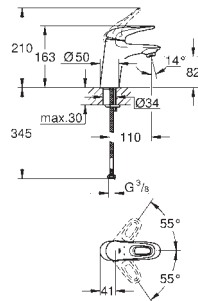

32 468 003 **chrome** 113.00

Eurostyle
Single-lever basin mixer 1/2"
S-Size
single hole installation
loop metal lever
GROHE SilkMove 35 mm ceramic cartridge
adjustable flow rate limiter
with temperature limiter
GROHE StarLight chrome finish
GROHE EcoJoy mousseur 5.7 l/min
GROHE QuickFix rapid installation system
smooth body
flexible connection hoses