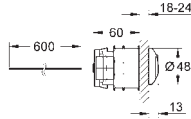

Pneumatic push button actuation
for dual flush or start & stop actuation
 $\varnothing$ 48 mm
in combination with bath furniture or
removable claddings for cistern
inspection
for material thickness from 18 -24 mm
pneumatic hose 600 mm
GROHE StarLight chrome finish

38 714 000

chrome

17.50