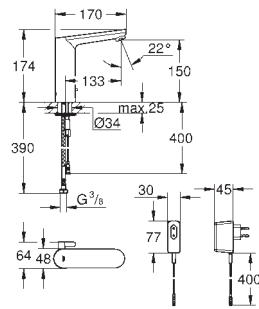

GROHE EUROSMART COSMOPOLITAN E

Ref. No.

Colour

Price netto (€)

36 421 000

chrome

395.00

Eurosmart Cosmopolitan E
Infra-red electronic basin mixer 1/2" L-Size
with mixing device and adjustable temperature limiter
with infrared sensor for bi-directional communication
for monitoring, configuration and service purpose
with plug transformer 100-230 V AC, 50-60 Hz, 6 V DC
GROHE StarLight finish
GROHE EcoJoy mousseur 5.7 l/min
flexible connection hoses
non-return valve
dirt strainers
with integrated solenoid valve
rapid installation system
7 pre-set programs:
auto flush
thermal disinfection
cleaning mode
additional functions and precise settings
by remote control 36 407
CE approved
acoustic group I in accordance with DIN 4109
type of protection faucet IP 59K
min. recommended pressure 1.0 bar

36 439 000

chrome

282.00