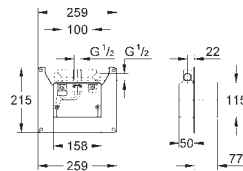

36 122 000

chrome

244.00

Contromix Surf
Concealed mounting box
(for 36 121/36 123)
without finishing trim set
wall mounting box with adhesive
flange for sealing the wall
installation from top or at the sides
stop valve and flush elbow