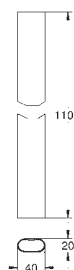

48 350 000

chrome

109.00

**Rainshower SmartControl
Shower system pipe for retrofitting**

metal
shower pipe for retrofitting
15 cm longer than
original shower system pipe
suitable for all Rainshower SmartControl shower systems
GROHE StarLight chrome finish

Note: longer pipe cannot be installed afterwards or rather
a mounted system cannot be modified to a longer pipe
useable with systems as of production date 04/2017, see TPI