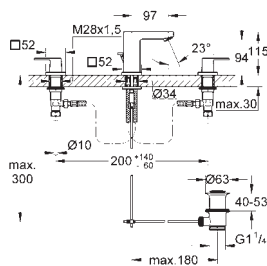

20 351 000 chrome 308.00

Eurocube
Three-hole basin mixer 1/2"
S-Size
metal lever
ceramic headparts 1/2", 90°
GROHE StarLight chrome finish
GROHE QuickFix Plus installation system
spout with mousseur
pop-up waste set 1 1/4"
pressure-proof, flexible connection hoses
between spout and side valves
union nut 1/2" x 10.5 mm