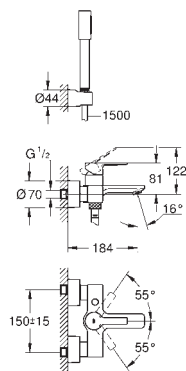

33 850 001 chrome 324.00

Lineare
Single-lever bath mixer 1/2"
wall mounted
metal lever
GROHE SilkMove 35 mm ceramic cartridge
with temperature limiter
GROHE StarLight chrome finish
automatic diverter: bath/shower
mousseur
shower outlet 1/2"
integrated non-return valve
covered S-unions
protected against backflow
with shower set
consisting of:
hand shower Sena Stick (26 465)
wall shower holder Tempesta Cosmopolitan 100
(27 594 000)
Silverflex shower hose 1.500 mm (28 364)
min. recommended pressure 1.0 bar