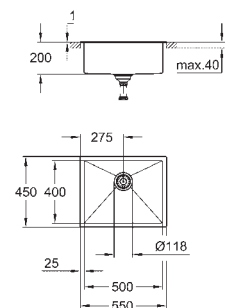

dimensions: 864 x 464 mm

1 bowl: 800 x 400 x 200 mm

GROHE QuickFix installation system

drainer: Ø 3.5"/90 mm basket strainer waste

accessories included: waste kit, basket

strainer waste, mounting set

31 726 SD0