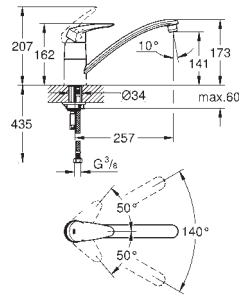

33 770 001

chrome

215.00

Eurodisc
Single-lever sink mixer 1/2"
low spout
single hole installation
GROHE StarLight finish
GROHE SilkMove 35 mm ceramic cartridge
mousseur
adjustable flow rate limiter
swivel tubular spout
swivel area 140°
with stop restriction
flexible connection hoses
rapid installation system