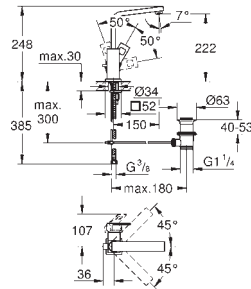

Ref. No. Colour Price netto (€)

23 135 00E chrome 239.00

Eurocube
Single-lever basin mixer 1/2"
L-Size
single hole installation
metal lever
GROHE SilkMove 28 mm ceramic cartridge
temperature limiter
GROHE StarLight chrome finish
GROHE EcoJoy SpeedClean mousseur 5.7 l/min
GROHE QuickFix Plus installation system
swivel tubular spout with stop limiter
pop-up waste set 1 1/4"
flexible connection hoses

23 135 000 chrome 245.00
ditto, with non-restricted flow