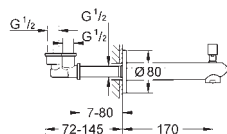

13 279 002

chrome

114.00

Eurodisc Cosmopolitan
Bath spout
wall mounted
GROHE StarLight chrome finish
mousseur
automatic diverter: bath/shower
with concealed connection piece
male thread 1/2"
projection 170 mm