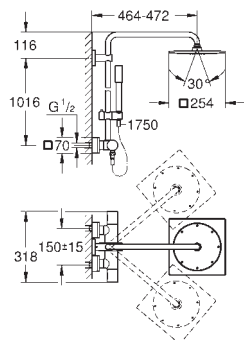

GROHE RAINSHOWER SYSTEM

Ref. No.

Colour

Price netto (€)

27 469 000

chrome

1,120.00

Rainshower F-Series System 254 Shower system with thermostat for wall mounting

consisting of:

horizontal swivable 450 mm shower arm
exposed thermostat with
Aquadimmer function

allows change between:

head shower Rainshower F-Series 254 (27 285 000)

with ball joint, rotation angle $\pm 20^\circ$

hand shower Sena (28 341 000)

adjustable in height with gliding element (12 140 000)

metal shower hose 1750 mm

GROHE EcoJoy 9,5 l/min flow limiter

GROHE TurboStat

GROHE SafeStop at 38°C

GROHE SafeStop Plus optional temperature limiter at 43°C included

GROHE CoolTouch

GROHE DreamSpray perfect flow

GROHE StarLight chrome finish

SpeedClean anti-lime system

Inner WaterGuide for a longer life

suitable for instantaneous heaters

from 18 kW/h

minimum flow rate 7 l/min.