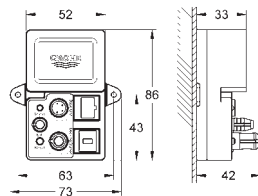

System requirements

Android

operating system: as of release 2.3.3

pixel density: 160 dpi minimum

display resolution: 320 x 470 pixels per inch

System requirements

Apple

iPod touch 4/5, iPhone 4/5, iPad/ iPad mini**

Apple operating system: as of release iOS 6.0 and above

Mobile devices and GROHE SPA F-digital deluxe App*** are not included in delivery and have to be ordered separately via an authorised Apple store/store/iTunes or Google Play store.

* The Bluetooth word mark and logos are registered trademarks owned by Bluetooth SIG, Inc. and any use of such marks by Grohe AG is under license. Other trademarks and trade names are those of their respective owners.

** Apple, the Apple logo, iPod, iPod Touch, iPhone and iTunes are trademarks of Apple Inc., registered in the U.S. and other countries. Apple is not responsible for the function of this device or its compliance with safety and regulatory standards.

*** Available for free via iTunes app or Google Play store.