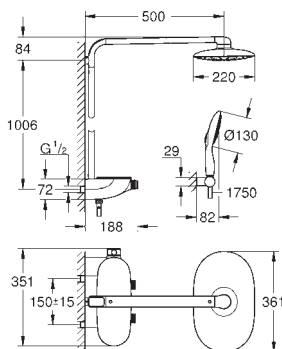

GROHE RAINSHOWER SMARTCONTROL SYSTEM

Ref. No.

Colour

Price netto (€)

26 361 000

chrome

1,190.00

Rainshower System SmartControl 360 MONO Shower system with thermostat for wall mounting

consisting of:

horizontal 500 mm shower arm
exposed SmartControl thermostat
allows change between:
head shower Rainshower 360 MONO, spray plate chrome
GROHE PureRain/GROHE Rain O² spray*
Power&Soul 130 hand shower, spray plate white (27 673 LS0)
hand shower wall holder (27 055)
Silverflex shower hose 1750 mm (28 388 000)
minimum flow rate 10 l/min.

GROHE DreamSpray perfect spray pattern

GROHE StarLight chrome finish

GROHE CoolTouch no risk of scalding

GROHE TurboStat compact cartridge

with wax thermoelement

GROHE EcoJoy technology for less water and perfect flow

GROHE SafeStop at 38°C

GROHE SafeStop Plus optional temperature limiter at 43°C included

GROHE SmartControl push for ON-OFF, turn for

volume adjustment from EcoJoy to full flow

GROHE EasyReach shower tray

SpeedClean anti-lime system

Inner WaterGuide for a longer life

suitable for instantaneous heaters

from 18 kW/h

Twistfree to prevent hose from twisting

* to be decided at first installation; factory default

setting: GROHE PureRain

In case of a 160 cc thermostat you need to purchase one of the following wall fixation sets for installation: 125356, 125357