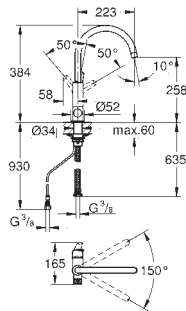

31 722 000

chrome

*

GROHE Blue Pure Eurosmart

**Single-lever sink mixer with filter function
single hole installation**

C-spout

separate handle for filtered water

headpart 1/2"

GROHE StarLight chrome finish

GROHE SilkMove 28 mm ceramic cartridge

swivel tubular spout

swivel area 360°

separate inner water ways for filtered

and non-filtered water

flexible connection hoses