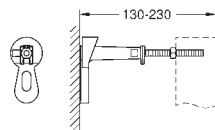

38 548 001

chrome

124.00

Rapid SL

Empty element, 1.13 m installation height

for the installation of fitting holders
or to cover the distance between
two elements (60 - 170 cm)
for installation back to back with free-standing
elements
TÜV approved
for on-the-wall installation please order wall brackets 38 558 00M (sold separately)