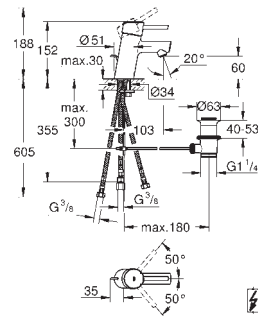

23 060 001 **chrome** **148.00**
Concetto
Single-lever basin mixer 1/2"
S-Size
single hole installation
metal lever
GROHE SilkMove 35 mm ceramic cartridge
adjustable flow rate limiter
GROHE StarLight chrome finish
GROHE QuickFix installation system
with centering support
flow straightener
pop-up waste set 1 1/4"
flexible connection hoses
for open water heater
optional temperature limiter ref. no. 46 375 000
acoustic group I in accordance with DIN 4109