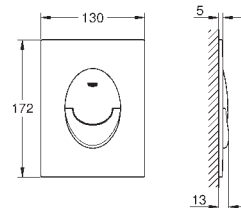

*** SPA colours:

37 965 000	chrome	53.00
37 965 SH0	alpine white	44.00

Skate Air S

Wall plate

for dual flush or start & stop actuation
for pneumatic discharge valve AV1
GD 2 cistern
vertical installation
130 x 172 mm
made of ABS

GROHE StarLight chrome finish

GROHE EcoJoy technology for less water and perfect flow
flush plate with magnetic holder
and fixing brackets included

small shaft 40 911 000 sold separately