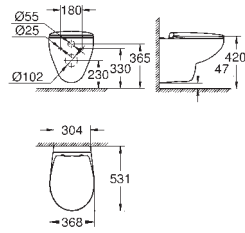

GROHE BAU CERAMIC

Ref. No. Colour Price netto (€)

39 351 000 alpine white 117.00

Bau Ceramic Wall hung WC set
WC seat and lid with soft close feature
for concealed cistern
wash down
rimless
horizontal outlet
flush volume 6/3 l
sanitary ware
12 pieces per pallet