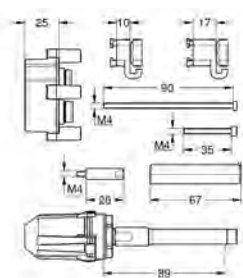

chrome

129.00

**Rapido SmartBox
Universal extension set single-lever mixers, 25 mm**

25 mm
fits Grotherm SmartControl and SmartControl Mixer sets for final installation with up to three functions in combination with GROHE Rapido SmartBox