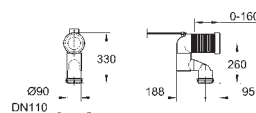

39 551 000

WC connection outlet
vertical
length adjustable
200 to 250 mm from wall

chrome

*