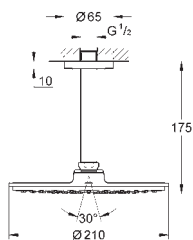

26 063 000 chrome 331.00

Rainshower Cosmopolitan 210
Head shower set ceiling 142 mm, 1 spray
consisting of:
Head shower Rainshower Cosmopolitan 210 (28 373 000)
1 spray:
Rain
Rainshower shower arm ceiling 142 mm (28 724 000)
GROHE EcoJoy 9,5 l/min flow limiter
GROHE DreamSpray perfect spray pattern
GROHE StarLight chrome finish
SpeedClean anti-lime system
DropStop no afterdripping from the horizontal
shower head after closing the valve
starting at 0.5 bar flow pressure