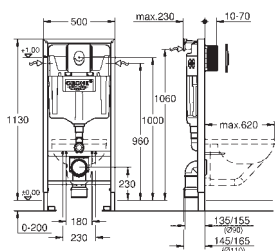

38 750 001 **chrome** **322.00**

Rapid SL
4-in-1 set for WC, 1.13 m installation height
with flushing cistern GD 2

consisting of:
Rapid SL element for WC (38 528 001)
Skate Air flush plate, chrome, vertical installation (38 505 000)
Rapid SL wall brackets (38 558 00M)
including WC set for noise protection (37 131 000)