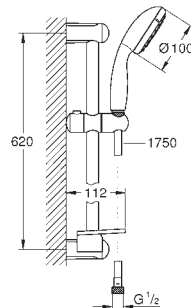

26 638 000 chrome *

Tempesta 100
Shower rail set 2 sprays
consisting of:
hand shower Tempesta 100 (26 161)
shower rail, 600 mm (27 523)
Relaxaflex hose 1750 mm 1/2" x 1/2" (28 154)
GROHE EasyReach tray (27 596)
GROHE EcoJoy 9,5 l/min flow limiter
GROHE DreamSpray perfect spray pattern
GROHE StarLight chrome finish
SpeedClean anti-lime system
Inner WaterGuide for a longer life
ShockProof silicone ring prevents damages caused by shower falling
suitable for instantaneous heater
min. recommended pressure 1.0 bar

27 926 001 chrome 55.00
ditto, with non-restricted flow