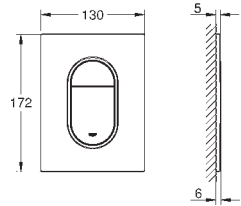

*** SPA colours:

37 624 000	chrome	82.00
37 624 P00	matt chrome	79.00
37 624 SH0	alpine white	65.00
37 624 DC0	supersteel	93.00
37 624 ***	SPA colours	*

Arena Cosmopolitan S

Wall plate

for dual flush or start & stop actuation
for pneumatic discharge valve AV1
GD 2 cistern
vertical installation
130 x 172 mm
made of ABS

GROHE StarLight chrome finish

GROHE EcoJoy technology for less water and perfect flow
flush plate with magnetic holder
and fixing brackets included

small shaft 40 911 000 sold separately