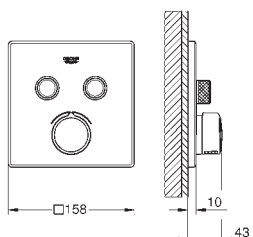

SmartControl
Concealed mixer with 2 valves
set for final installation for
GROHE Rapido SmartBox 35 600 000
metal wall escutcheon with **GROHE QuickFix**
(covered escutcheon and shaft sealing, covered
fixing), retroactively 6° adjustable
GROHE StarLight chrome finish
GROHE SmartControl push for ON-OFF, turn for
volume adjustment from EcoJoy to full flow
exchangeable symbols
cartridge for temperature mixing
multiple outlets can be run simultaneously
without roughing-in-set
flow performance:
outlet B = 23 l/min
outlet C = 25 l/min
outlet B + C = 27 l/min

35 600 000 chrome 68.00
GROHE Rapido SmartBox universal rough-in box for concealed installation

29 149 000 chrome 452.00