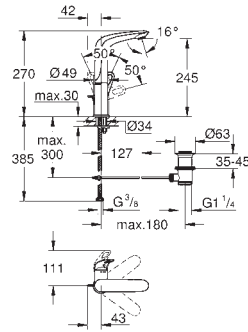

23 569 003 chrome 184.00
23 569 LS3 moon white/chrome 240.00

Eurostyle
Single-lever basin mixer 1/2"
L-Size
single hole installation
loop metal lever
GROHE SilkMove 28 mm ceramic cartridge
with temperature limiter
GROHE StarLight chrome finish
GROHE EcoJoy mousseur 5.7 l/min
GROHE QuickFix rapid installation system
swivel cast spout
swivel area 360°
pop-up waste set 1 1/4"
flexible connection hoses