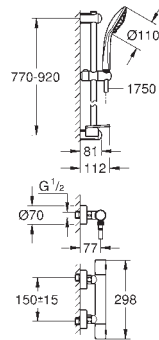

GROHE GROHTHERM 1000 COSMOPOLITAN M

Ref. No.

Colour

Price netto (€)

34 321 002

chrome

341.00

Grotherm 1000 Cosmopolitan M Thermostatic shower mixer 1/2" with shower set

consisting of:

Grotherm 1000 Cosmopolitan M thermostatic shower mixer 1/2"
(34 065 002)

Euphoria 110 Massage shower set, 900 mm (27 226 001)

min. recommended pressure 1.0 bar

47 175 000

chrome

101.00