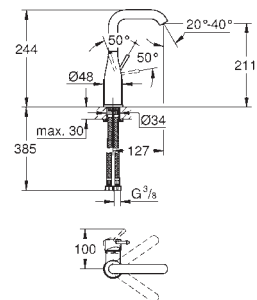

23 541 001 **chrome** **195.00**

Essence
Single-lever basin mixer 1/2"
L-Size
single hole installation
metal lever
GROHE SilkMove 28 mm ceramic cartridge with temperature limiter
GROHE StarLight chrome finish
GROHE EcoJoy mousseur 5.7 l/min
GROHE AquaGuide adjustable mousseur
GROHE QuickFix Plus installation system
swivel spout with mousseur and stop limiter
smooth body
flexible connection hoses
min. recommended pressure 1.0 bar