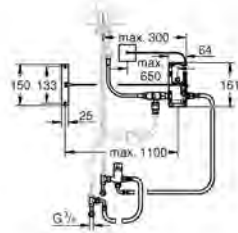

30 309 000

chrome

337.00

FootControl Retro-fit set

Foot control: activation of water via contact with sensor
battery supply 6 V lithium-battery, type CR-P2
CE approved
solenoid valve
fixed value mixing valve
automatically safety stop after 60 sec. (factory set)
type of protection IP 44
upgrade set for GROHE pull-out kitchen faucets