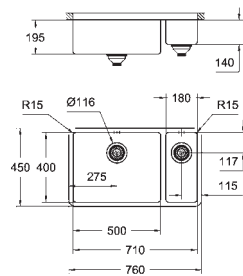

31 575 SD0

stainless steel

474.17

K700 Undermount
Stainless steel sink

model: K700U 80-S 76/45 1.5 lh
mounting type: undermount
material: stainless steel AISI 304 (V2A)
material thickness: 1 mm
GROHE StarLight finish
finish: satin finish
GROHE Whisper
min. cabinet size: 800 mm
dimensions: 760 x 450 mm
1 bowl: 500 x 400 x 195 mm
0.5 bowl: 180 x 400 x 140 mm
GROHE QuickFix installation system
sink mountable left
cut-out: 710 x 400 mm (R15)
drainer: Ø 3.5"/90 mm basket strainer waste
accessories included: waste kit, basket strainer waste, mounting set