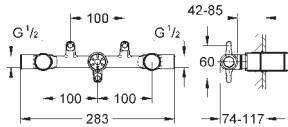

29 025 000	chrome	238.00

Two-handle basin mixer
concealed body, 1/2"
for 3-hole wash-basin mixer
wall installation
without finishing trim set
Installation depth 43 - 85 mm
DR-brass
installation device