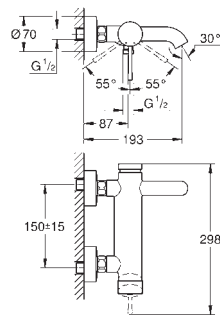

33 624 001 **chrome** **210.00**
33 624 DC1 **supersteel** **261.00**
33 624 *** **SPA colours** **261.00**
Essence
Single-lever bath mixer 1/2"
wall mounted
metal lever
GROHE SilkMove 35 mm ceramic cartridge
with temperature limiter
GROHE StarLight chrome finish
automatic diverter: bath/shower
mousseur
shower outlet 1/2"
integrated non-return valve
S-unions
protected against backflow
min. recommended pressure 1.0 bar

*** SPA colours:

- BE ● GL ● DA ● A0
- EN ● GN ● DL ● AL