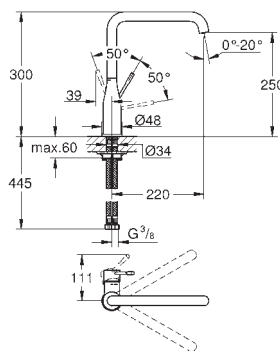

30 269 000	chrome	253.00
30 269 DC0	supersteel	334.00
30 269 ***	SPA colours	323.00

Essence
Single-lever sink mixer 1/2"
high spout
single hole installation
GROHE StarLight chrome finish
GROHE SilkMove 28 mm ceramic cartridge
mousseur
swivel tubular spout
adjustable swivel area 0° / 150° / 360°
flexible connection hoses
rapid installation system
integrated temperature limiter
min. recommended pressure 1.0 bar

*** SPA colours: