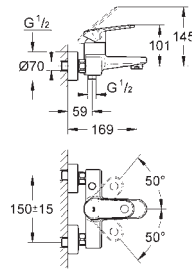

33 553 002 **chrome** **229.00**

Europlus
Single-lever bath mixer 1/2"
wall mounted
metal lever
GROHE SilkMove 46 mm ceramic cartridge
temperature limiter
GROHE StarLight chrome finish
adjustable flow rate limiter
adjustable minimum flow rate
approx. 2.5 l/min
automatic diverter: bath/shower
SpeedClean mousseur
integrated non-return valve in the shower outlet 1/2"
S-unions
protected against backflow
certificate applied for
min. recommended pressure 1.0 bar