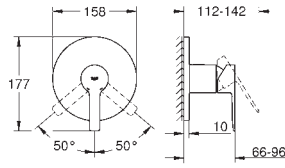

GROHE LINEARE

Ref. No. Colour Price netto (€)

24 063 001 chrome 161.00
24 063 DC1 supersteel 225.00

Lineare
Single-lever shower mixer
set for final installation for
GROHE Rapido SmartBox 35 600 000
GROHE SilkMove 46 mm ceramic cartridge
GROHE StarLight chrome finish
wall escutcheon with **GROHE QuickFix** (covered
escutcheon- and shaft sealing, covered fixing)
metal escutcheon, retroactively 6° adjustable
metal lever
flow performance:
outlet B or C = 30 l/min
without roughing-in-set

35 600 000 chrome 68.00
GROHE Rapido SmartBox universal rough-in box for concealed installation

24 064 001 chrome 177.00
24 064 DC1 supersteel 248.00