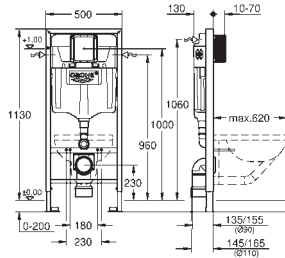

GROHE RAPID SL FOR WC

Ref. No.

Colour

Price netto (€)

38 528 001

chrome

248.00

Rapid SL

Element for WC, 1.13 m installation height with flushing cistern GD 2

for on-the-wall installations or studded walls
powder coated steel frame, self-supporting
for dry-cladding, completely pre-assembled
with fixed connections
quick adjustment, lockable
fixing material
TÜV approved
2 WC fixing bolts
fixing device for ceramic
WC ceramics with small bearing area (less than 205 mm)
require additional accessory 38 779 000
distance of fixing bolts 180/230 mm
outlet bend Ø 90 mm
depth adjustable
reducer Ø 90/110 mm
inlet and outlet connecting set

flushing cistern GD 2, 6 - 9 l, containing following features:

adjustment ex factory 6 l and 3 l
pneumatic discharge valve offering 3 modes of operation: dual flush or start/stop or single flush
water supply from left/right or back
low noise (group I acc. to German Noise Specification)
insulated against condensation
1/2" water supply connection including integrated angle valve and push fit flexible hose union
no tools required for the installation of the inspection shaft incl. protection during construction phase
for vertical or horizontal use

for on-the-wall installation please order wall brackets 38 558 00M (sold separately)
for mounting of small flush plates please order revision shaft 40 911 000 (sold separately)

38 536 001

chrome

289.00