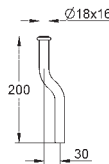

37 038 000 chrome 17.50

Urinal flush pipe
Ø 18 mm
200 mm
brass
chrome plated
offset 30 mm

37 039 000 chrome 17.50

ditto, offset 40 mm