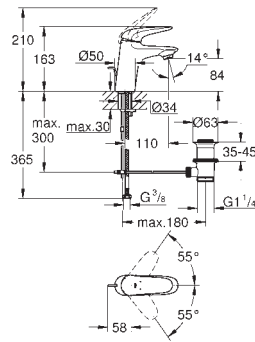

23 707 003
23 707 LS3

chrome
moon white/chrome

113.00
147.00

Eurostyle
Single-lever basin mixer 1/2"

S-Size

single hole installation

solid metal lever

GROHE SilkMove 35 mm ceramic cartridge

adjustable flow rate limiter

with temperature limiter

GROHE StarLight chrome finish

GROHE EcoJoy mousseur 5.7 l/min

GROHE QuickFix rapid installation system

pop-up waste set 1 1/4"

flexible connection hoses