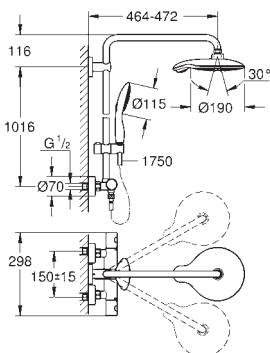

Euphoria Power&Soul System 190

Shower system with thermostat for wall mounting

consisting of:

horizontal swivable 450 mm shower arm

Grohtherm 1000 Cosmopolitan exposed

thermostat with Aquadimmer function

allows change between:

head shower Power&Soul 190

4+ spray patterns:

GROHE Rain O², Rain, Bokoma Spray, Jet

with ball joint

rotation angle $\pm 15^\circ$

Hand shower Power&Soul 115 (27 671 000)

adjustable in height with gliding element (12 140 000)

Silverflex shower hose 1750 mm (28 388 000)

GROHE TurboStat compact cartridge

with wax thermoelement

GROHE SafeStop at 38°C

GROHE SafeStop Plus optional temperature limiter at 43°C included

GROHE DreamSpray perfect spray pattern

GROHE One-click showering

spray selection via push of a button

GROHE StarLight chrome finish

SpeedClean anti-lime system

Inner WaterGuide for a longer life

Twistfree to prevent hose from twisting

suitable for instantaneous heaters

from 18 kW/h

minimum flow rate 7 l/min.

min. recommended pressure 1.0 bar

optional upgrade: **GROHE EasyReach** tray (26 362)