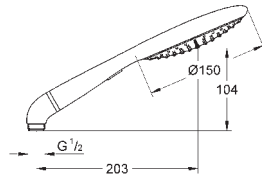

GROHE RAINSHOWER

Ref. No. Colour Price netto (€)

27 272 000

chrome

115.00

Rainshower Solo 150
Hand shower 2 sprays

eco function (reduction of flow rate)
elbow adapter for the combination of hand showers with shower sets
GROHE EcoJoy technology for less water and perfect flow
GROHE DreamSpray perfect spray pattern
GROHE StarLight chrome finish
SpeedClean anti-lime system
Inner WaterGuide for a longer life
suitable for instantaneous heater