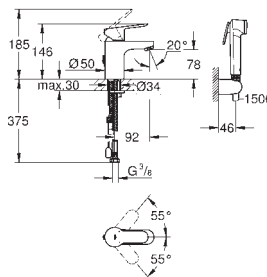

23 757 000 **chrome** **91.00**

BauEdge
Single-lever basin mixer 1/2"
S-Size
single hole installation
metal lever
GROHE Longlife 35 mm ceramic cartridge
adjustable flow rate limiter
optional temperature limiter ref. no. 46 375 000
GROHE StarLight chrome finish
GROHE EcoJoy mousseur 4.0 l/min
rapid installation system
retractable chain
flexible connection hoses
with shower set consisting of:
hand shower with integrated diverter
wall shower holder
shower hose
recommended pressure 1.0 - 5.0 bar