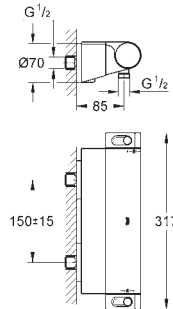

GROHE GROHTHERM 2000

Ref. No. Colour Price netto (€)

34 469 001 chrome 333.00

Grohtherm 2000
Thermostatic shower mixer 1/2"
wall mounted
100% GROHE CoolTouch consisting of safety housing + S-unions with CoolTouch escutcheons
GROHE StarLight chrome finish
GROHE Aqua Paddle ergonomically shaped handles
temperature scale handle with
GROHE SafeStop at 38°C
GROHE SafeStop Plus optional temperature limiter at 43°C included
integrated mixed water shut off
GROHE TurboStat compact cartridge
with wax thermoelement
volume handle with **GROHE EcoButton** (economy button with individually adjustable economy stop)
Carbodur ceramic headpart 1/2", 180°
shower bottom outlet 1/2"
built-in non return valves
dirt strainers
protected against backflow
covered S-unions, CoolTouch escutcheons with wall sealing
GROHE EasyReach shower tray
removable for easy cleaning
chrome
min. recommended pressure 1.0 bar
GROHE EcoJoy technology for less water and perfect flow

34 169 001 chrome 296.00