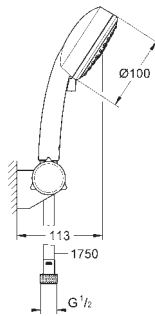

27 584 002

chrome

43.00

**Tempesta Cosmopolitan 100
Shower set 3 sprays**

consisting of:

hand shower (27 574)

wall shower holder adjustable (27 595)

Relexaflex hose 1750 mm 1/2" x 1/2" (28 154)

GROHE EcoJoy 9,5 l/min flow limiter

GROHE DreamSpray perfect spray pattern

GROHE StarLight chrome finish

SpeedClean anti-lime system

Inner WaterGuide for a longer life

suitable for instantaneous heater

min. recommended pressure 1.0 bar