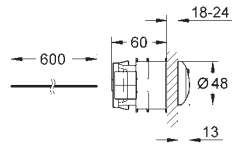

GROHE FLUSHING CISTERNS

Ref. No.

Colour

Price netto (€)

38 771 000

chrome

36.00

Pneumatic push button actuation

for dual flush or start & stop actuation
Ø 48 mm

in combination with bath furniture or
removable claddings for cistern
inspection

for material thickness from 18 -24 mm
pneumatic hose 600 mm

GROHE StarLight chrome finish