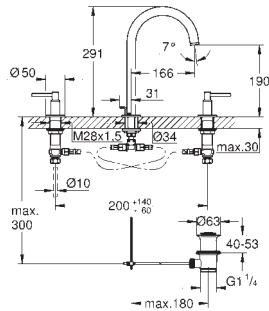

GROHE ATRIO

Ref. No. Colour Price netto (€)

20 009 003	chrome	465.00
20 009 DC3	supersteel	651.00
20 009 GL3	cool sunrise	*
20 009 DA3	warm sunset	*
20 009 AL3	brushed hard graphite	744.00

Atrio
Three-hole basin mixer 1/2"
M-Size
ceramic headparts 1/2", 90°
GROHE StarLight chrome finish
GROHE EcoJoy 5.7 l/min laminar mousseur
swivel tubular spout
with mousseur and stop limiter
pop-up waste set 1 1/4"
flexible connection hoses between spout and side valves
with lever handles
Two different sets of caps included. One set with „H“ and „C“ marking, one set without marking.