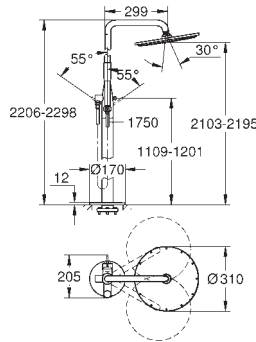

23 741 001 chrome 2,070.00
23 741 DC1 supersteel 2,630.00

Essence
Single-lever free-standing shower mixer 1/2"
floor-mounted
set for final installation for 45 984 001
without roughing-in-set
GROHE SilkMove 35 mm ceramic cartridge with temperature limiter
GROHE StarLight chrome finish
automatic diverter:
head shower/hand shower
360° horizontal swivable shower arm
integrated non-return valve in the shower outlet 1/2"
with shower holder
Rainshower Cosmopolitan 310 head shower 9.5 l/min (27 477 000)
with ball joint
rotation angle ± 15°
GROHE DreamSpray perfect spray pattern
SpeedClean anti-lime system
for chrome: hand shower 27 806, for other colours: hand shower 26 465
Silverflex shower hose 1750 mm (28 388 000)
protected against backflow
min. recommended pressure 1.0 bar