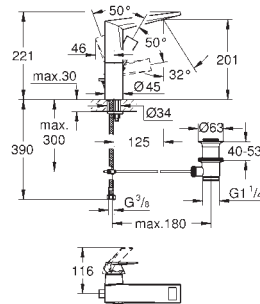

23 109 000	chrome	729.00
23 109 DC0	supersteel	*
23 109 A00	hard graphite	825.00
23 109 AL0	brushed hard graphite	995.00

Allure Brilliant
Single-lever basin mixer 1/2"
L-Size
single hole installation
GROHE SilkMove 28 mm ceramic cartridge
temperature limiter, GROHE StarLight chrome finish
GROHE EcoJoy 5.0 l/min. flow limiter
GROHE QuickFix installation system
spout with integrated mousseur
pop-up waste set 1 1/4"
flexible connection hoses
min. recommended pressure 1.0 bar

23 112 000	chrome	722.00
23 112 DC0	supersteel	*
23 112 A00	hard graphite	*
23 112 AL0	brushed hard graphite	*
ditto, smooth body