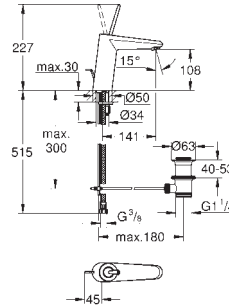

GROHE EURODISC JOY

GROHE EURODISC JOY

Ref. No. Colour Price netto (€)

23 425 000 chrome 188.00
23 425 LS0 moon white/chrome 244.00

Eurodisc Joy
Single-lever basin mixer 1/2"
S-Size
single hole installation
metal lever
GROHE FeatherControl Joystick cartridge
GROHE StarLight chrome finish
GROHE EcoJoy SpeedClean mousseur 5.7 l/min
GROHE QuickFix Plus installation system
pop-up waste set 1 1/4"
flexible connection hoses