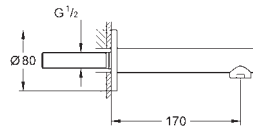

GROHE CONCETTO

Ref. No.

Colour

Price netto (€)

13 280 001

chrome

99.00

Concetto
Bath spout
wall mounted
GROHE StarLight chrome finish
mousseur
male thread 1/2"
min. recommended pressure 1.0 bar

13 281 001

chrome

132.00