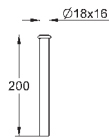

37 035 000 chrome 12.50

Urinal flush pipe
Ø 18 mm
200 mm
brass
chrome plated
straight