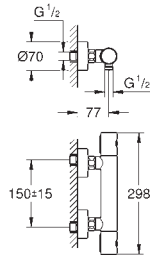

GROHE GROHTHERM 1000 COSMOPOLITAN M

Ref. No.

Colour

Price netto (€)

34 065 002	chrome	262.00
34 065 DC2	supersteel	312.00
34 065 ***	SPA colours	335.00

Grohtherm 1000 Cosmopolitan M
Thermostatic shower mixer 1/2"
wall mounted

GROHE StarLight chrome finish

GROHE MetalGrip ergonomically shaped metal handles

GROHE SafeStop at 38°C

GROHE SafeStop Plus optional temperature limiter at 43°C included

GROHE TurboStat compact cartridge

with wax thermoelement

integrated mixed water shut off

volume handle with **GROHE EcoButton** (economy

button with individually adjustable economy stop)

ceramic headpart 1/2", 180°

shower bottom outlet 1/2"

built-in non return valves

dirt strainers

protected against backflow

S-unions

metal escutcheon

min. recommended pressure 1.0 bar

GROHE EcoJoy technology for less water and perfect flow

*** SPA colours:

● BE	● GL	● DA	● A0
● EN	● GN	● DL	● AL

34 215 002	chrome	307.00