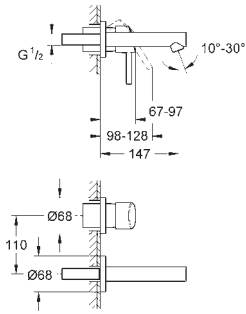

GROHE CONCETTO

Ref. No. Colour Price netto (€)

19 575 001 **chrome** 199.00

Concetto
Two-hole basin mixer
S-Size
wall mounted
set for final installation for 23 571 000
without concealed body
metal escutcheon
metal lever
GROHE StarLight chrome finish
GROHE AquaGuide adjustable mousseur
centre distance 110 mm
projection 147 mm