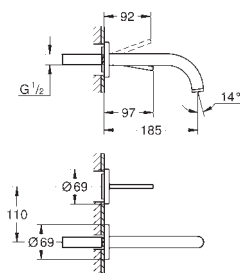

19 287 003	chrome	349.00
19 287 DC3	supersteel	488.00
19 287 GL3	cool sunrise	*
19 287 DA3	warm sunset	523.00
19 287 AL3	brushed hard graphite	558.00

Atrio
Two-hole basin mixer joystick
wall mounted
without concealed body
set for final installation for
23 429 000
GROHE FeatherControl Joystick cartridge
GROHE StarLight chrome finish
GROHE EcoJoy 5.7 l/min laminar mousseur
centre distance 110 mm
projection 185 mm