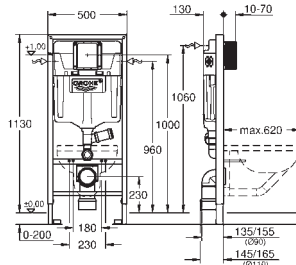

GROHE RAPID SL FOR WC

Ref. No.

Colour

Price netto (€)

39 002 000

chrome

345.00

Rapid SL

Element for WC, 1.13 m installation height, for external odour extraction with flushing cistern GD 2

with flush pipe for external odour extraction
for on-the-wall installations or studded walls
powder coated steel frame, self-supporting
for dry-cladding, completely pre-assembled
with fixed connections
quick adjustment, lockable
fixing material
TÜV approved
2 WC fixing bolts
fixing device for ceramic
WC ceramics with small bearing area (less than 205 mm)
require additional accessory 38 779 000
distance of fixing bolts 180/230 mm
outlet bend Ø 90 mm
depth adjustable
reducer Ø 90/110 mm
inlet and outlet connecting set

flushing cistern GD 2, 6 - 9 l, containing following features:

adjustment ex factory 6 l and 3 l
flush pipe with connection for odor extraction 50 mm
pneumatic discharge valve offering 3 modes of operation: dual flush or start/stop or single flush
water supply from left/right or back
low noise (group I acc. to German Noise Specification)
insulated against condensation
1/2" water supply connection including integrated angle valve and push fit flexible hose union
no tools required for the installation
of the inspection shaft incl. protection during construction phase
for vertical or horizontal use

for on-the-wall installation please order wall brackets 38 558 00M (sold separately)
for mounting of small flush plates please order revision shaft 40 911 000 (sold separately)

38 897 000

chrome

299.00