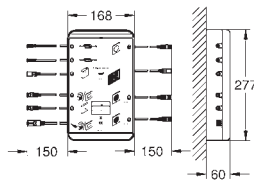

GROHE F-DIGITAL DELUXE

Ref. No.

Colour

Price netto (€)

36 362 000

chrome

3,270.00

GROHE F-digital Deluxe Steam generator 2.2 kW with steam outlet and temperature sensor

consisting of:
steam generator
415 x 445 x 130 mm
suitable for steam rooms up to 2.5 m³
supply voltage 230 V AC, 50 Hz
power 2.2 kW
water inlet 3/4"
operating pressure 1 – 5 bar (above pressure reducer)
automatic emptying
water outlet 1/2"
steam temperature: max. 55° C
steam outlet 1/2"
type of protection IP 23
CE approved

steam outlet module with indentation for fragranced oil
127 x 127 mm
connection thread 1/2"

temperature sensor module
60 x 60 x 12 mm

SpeedClean anti-lime system

GROHE StarLight chrome finish

requires rough-in set (29 074 000), F-digital Deluxe base unit box (26 374 000 or 36 397 000), Bluetooth unit (36 371 000) and various cable connections – all to be ordered separately due to installation situation

For detailed planning and product information please contact your local GROHE Customer Service.

SHOWERS

29 074 000

chrome

381.00

GROHE F-digital Deluxe Rough-in set steam generator

for use with steam module (36 362 000 or 27 934 000)

consisting of:

- 1 rough-in box for steam outlet (115 x 115 x 49-77 mm)
- 1 rough-in box for temperature sensor (58 x 83 x 80-105 mm)
- 1 cable extension temperature sensor, 5 m
- 1 cable extension steam generator, 5 m

26 374 000

chrome

1,050.00

GROHE F-digital Deluxe

Base unit box 4.0 Bluetooth F-Series 40" (BCU V4.0)

to control LightCurtain of Rainshower F-Series 40" AquaSymphony ceiling shower

additional light, sound and steam modules can be connected and controlled

consisting of: