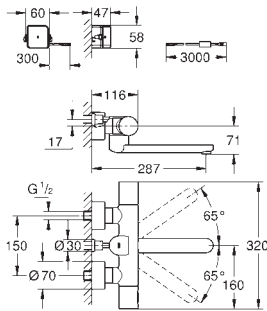

Ref. No.

Colour

Price netto (€)

36 414 000

chrome

865.00

**Eurosmart Cosmopolitan E Bluetooth
Infra-red electronic thermostatic basin mixer, wall mounted**

with infrared sensor and Bluetooth module for bi-directional communication for monitoring, configuration and service purpose with transformer 100-240 V AC, 50-60 Hz, 6.75 V DC

GROHE StarLight finish

GROHE CoolTouch

GROHE EcoJoy technology for less water and perfect flow

GROHE SafeStop at 38°C

swivel cast spout 219 mm

with swivel stop at 130° or fixed

projection 287 mm

laminar mousseur 9 l/min

S-unions

escutcheon covers for S unions

non-return valve

dirt strainers

power connection cable 3.0 m

for use with connection set

39 383 000

with Bluetooth 4.0* for wireless data communication

for Apple** and Android devices

Bluetooth range (max. 10 m) varies depending on used

materials and walls between transmitter and receiver

monitoring

password protected products

app detects all Bluetooth products in range

auto flush cycles and timing last auto flush

usage per day / 30 days

thermal disinfection cycles and timings last disinfection

configuration

detection range and shut off delay

auto flush

thermal disinfection

cleaning mode

2 on/off timers

identification by name

service

send and save 3 profiles

reset to factory or user settings

hard and software version

CE approved

acoustic group I in accordance with DIN 4109

type of protection faucet IP 59K