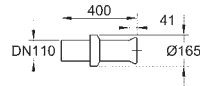

GROHE BAU CERAMIC

Ref. No.

Colour

Price netto (€)

39 453 000

WC connection outlet
horizontal
320 mm from wall

chrome

*