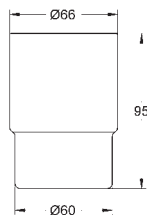

40 372 001 **chrome** **6.91**

Essentials Crystal glass
material: glass
fits in the following holders:
Essentials (40 369)
Essentials Cube (40 508)
Bau Cosmopolitan (40 585)
Essentials Authentic (40 652)