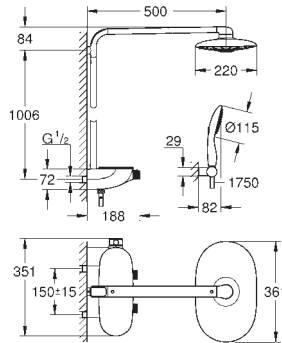

26 250 LS0

moon white

1,310.00

Rainshower System SmartControl 360 DUO Shower system with thermostat for wall mounting

consisting of:

horizontal 500 mm shower arm
exposed SmartControl thermostat
allows change between:
head shower Rainshower 360 DUO, spray plate white
GROHE PureRain/GROHE Rain O² spray* and TrioMassage
hand shower Power&Soul 115, spray plate white (27 671 LS0)
hand shower wall holder (27 055)
Silverflex shower hose 1750 mm (28 388 000)
minimum flow rate 10 l/min.

GROHE DreamSpray perfect spray pattern

GROHE StarLight chrome finish

GROHE CoolTouch no risk of scalding

GROHE TurboStat compact cartridge

with wax thermoelement

GROHE EcoJoy technology for less water and perfect flow

GROHE SafeStop at 38°C

GROHE SafeStop Plus optional temperature limiter at 43°C included

GROHE SmartControl push for ON-OFF, turn for

volume adjustment from EcoJoy to full flow

GROHE EasyReach shower tray

SpeedClean anti-lime system

Inner WaterGuide for a longer life

suitable for instantaneous heaters

from 18 kW/h

Twistfree to prevent hose from twisting

* to be decided at first installation; factory default

setting: GROHE PureRain

In case of a 160 cc thermostat you need to purchase one of the following wall fixation sets for installation: 125356, 125357