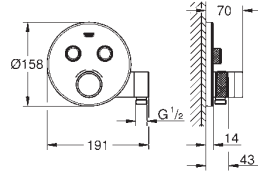

GROHE ATRIO

Ref. No. Colour Price netto (€)

29 120 000	chrome	565.00
29 120 DC0	supersteel	710.00
29 120 AL0	brushed hard graphite	874.00

Grotherm SmartControl
Thermostat for concealed installation
with 2 valves and integrated shower holder
set for final installation for
GROHE Rapido SmartBox 35 600 000
metal wall escutcheon with **GROHE QuickFix**
(covered escutcheon and shaft sealing, covered
fixing), retroactively 6° adjustable
GROHE StarLight chrome finish
GROHE SmartControl push for ON-OFF, turn for
volume adjustment from EcoJoy to full flow, exchangeable symbols
GROHE TurboStat compact cartridge
with wax thermoelement
GROHE SafeStop at 38°C
GROHE SafeStop Plus optional temperature limiter at 43°C or 46°C included
built-in non return valves and dirt strainers
multiple outlets can be run simultaneously
integrated shower union with shower outlet 1/2"
without roughing-in-set
flow performance:
outlet B = 24 l/min
hand shower = 12 l/min

35 600 000	chrome	68.00
GROHE Rapido SmartBox universal rough-in box for concealed installation		

29 121 000	chrome	513.00
29 121 DC0	supersteel	690.00
29 121 AL0	brushed hard graphite	788.00