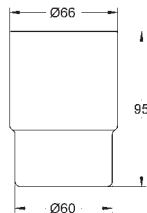

40 372 001	chrome	6.91

Essentials

Crystal glass

material: glass
fits in the following holders:
Essentials (40 369)
Essentials Cube (40 508)
Bau Cosmopolitan (40 585)
Essentials Authentic (40 652)