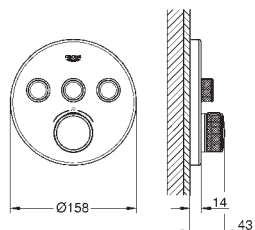

Grotherm SmartControl
Thermostat for concealed installation with 3 valves
set for final installation for
GROHE Rapido SmartBox 35 600 000
metal wall escutcheon with **GROHE QuickFix**
(covered escutcheon and shaft sealing, covered
fixing), retroactively 6° adjustable
GROHE StarLight finish
GROHE SmartControl push for ON-OFF, turn for
volume adjustment from EcoJoy to full flow, exchangeable symbols
GROHE TurboStat compact cartridge
with wax thermoelement
GROHE SafeStop at 38°C
GROHE SafeStop Plus optional temperature limiter at 43°C or 46°C included
built-in non return valves and dirt strainers
multiple outlets can be run simultaneously
cover plate in moon white acrylic glass
without roughing-in-set
flow performance:
outlet A = 23 l/min
outlet B = 27 l/min
outlet C = 23 l/min
outlet A + B = 33 l/min
outlet A + B + C = 36 l/min

35 600 000 chrome 68.00
GROHE Rapido SmartBox universal rough-in box for concealed installation

29 152 LS0 moon white 396.00