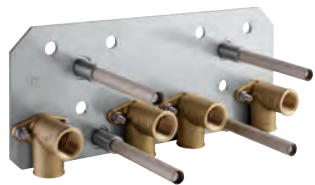

26 042 000 chrome 219.00

Rainshower F-Series 15"
Roughing-in set

for use with Rainshower F-Series 15" Multi Spray head shower
295 mm (width) x 121 mm (height) x 181 mm (depth)
max. installation depth: 91 mm
min. wall thickness: not less than 200 mm
minimum screw-in depth of stud bolts: 14 mm
full metal construction
waterways: brass
1/2" connections