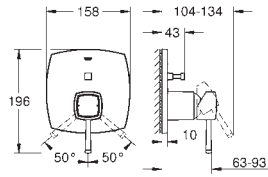

GROHE GRANDERA

Ref. No. Colour Price netto (€)

24 068 000	chrome	279.00
24 068 IGO	chrome/gold	335.00

Grandera
Single-lever mixer with 2-way diverter
set for final installation for
GROHE Rapido SmartBox 35 600 000
GROHE SilkMove 46 mm ceramic cartridge
GROHE StarLight chrome finish
wall escutcheon with **GROHE QuickFix** (covered
escutcheon- and shaft sealing, covered fixing)
metal escutcheon, retroactively 6° adjustable
metal lever
automatic 2-way diverter
flow performance:
outlet B = 27 l/min, outlet C = 27 l/min
without roughing-in-set

35 600 000	chrome	68.00
GROHE Rapido SmartBox universal rough-in box for concealed installation