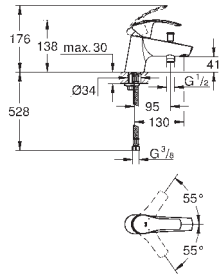

33 412 002 **chrome** **125.00**

Eurosmart
Single-lever bath mixer 1/2"
single hole installation
metal lever
GROHE SilkMove 35 mm ceramic cartridge with Eco-Override-Stop
with temperature limiter
GROHE StarLight chrome finish
GROHE QuickFix rapid installation system
adjustable flow rate limiter
automatic diverter: bath/shower
mousseur
integrated non-return valve in the shower outlet 1/2"
flexible connection hoses
protected against backflow