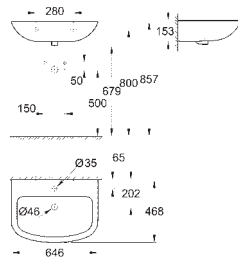

GROHE BAU CERAMIC

Ref. No.

Colour

Price netto (€)

39 420 000

alpine white

44.00

Bau Ceramic Wash basin 65
wall hung
1 hole punched with overflow
646 x 468 mm
sanitary ware
18 pieces per pallet