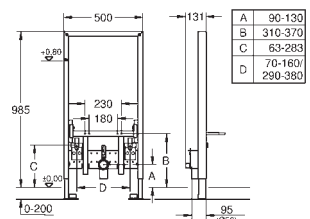

38 545 000

chrome

309.00

Rapid SL
Element for bidet, 1.00 m installation height

powder coated steel frame, self-supporting
for on-the-wall installations or studded walls
pre-assembled
height adjustable fitting connections
quick adjustment, lockable
fixing material
TÜV approved
bidet fixing bolts
HT-outlet bend Ø 50 mm
seal Ø 32 mm
2 noise protected fitting connections 1/2"
fixing material for bidet
for on-the-wall installation please order wall brackets 38 558 00M (sold separately)