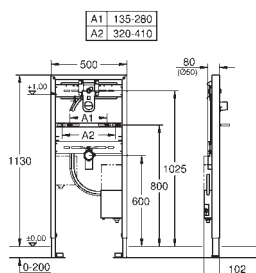

38 748 002 **chrome** **417.00**

Rapid SL
Element for wash basin with roughin-in set for infra-red electronic
for wall mounted fittings
suitable for trim sets Europlus E 36 042 SD0, Essence E 36 447 000
and Eurocube E 36 442 000

1.13 m installation height
for on-the-wall installations or studded walls
powder coated steel frame, self-supporting
for dry-cladding, completely pre-assembled
quick adjustment, lockable
fixing material
wash basin fixing bolts M10 with
fixing device for ceramic
variable distance of fixing bolts
HT-outlet bend Ø 50 mm
seal Ø 32 mm
pre-mounted roughing-in set
with protecting block
fire-proof pipe for laying electronic cables
installation box with water group, stop valve and flush elbow
connection with noise protected fitting holder 1/2"
connecting box for mains supply 230 V
CE approved
for installation with pre-mixed or cold water
for on-the-wall installation please order wall brackets 38 558 00M (sold separately)

SPECIAL FITTINGS