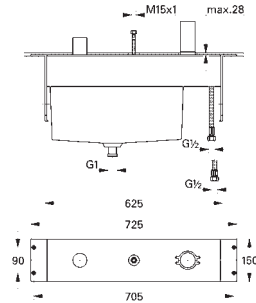

33 339 000 **chrome** **791.00**

Three-hole single-lever bath combination baseframe for installation under tiled surround
without finishing trim set
consisting of:
mounting plate and base frame
GROHE SilkMove 46 mm cartridge
and spout fixing pre-assembled
flexible connection hoses
connection for shower hose
drainage box with integrated outlet for splash water
protected against backflow

45 388 000 **chrome** **133.00**
Supporting legs for baseframe