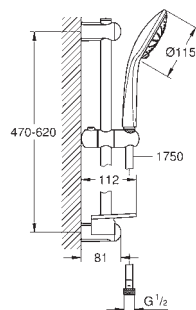

27 242 001 **chrome** **91.00**

**Euphoria 110 Duo
Shower rail set 2 sprays**

consisting of:
hand shower Euphoria 110 Duo (27 238)
shower rail, 600 mm (27 499)
Silverflex shower hose 1750 mm (28 388 000)
GROHE EasyReach tray (27 596)
GROHE EcoJoy 9,5 l/min flow limiter
GROHE DreamSpray perfect spray pattern
GROHE SprayDimmer (Stepless flow rate reduction)
GROHE StarLight chrome finish
GROHE QuickFix (upper bracket adjustable for adaption to existing drilling holes)
SpeedClean anti-lime system
Inner WaterGuide for a longer life
Twistfree to prevent hose from twisting
suitable for instantaneous heater
min. recommended pressure 1.0 bar

27 230 001 **chrome** **91.00**
ditto, with non-restricted flow