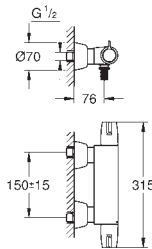

GROHE GROHTHERM SPECIAL

Ref. No.

Colour

Price netto (€)

34 666 000

chrome

343.00

**Grotherm Special
Thermostatic basin mixer 1/2"**

wall mounted
ergonomic handles
ceramic headparts 1/2", 90°
GROHE TurboStat compact cartridge
with wax thermoelement
Temperature scale handle with
pre-adjustable safety stop between
35°C and 43°C
easy thermal disinfection via optional key 47 994 000
integrated mixed water shut off
bottom outlet for spouts 13 378 or 13 380
metal temperature safety stop
dirt strainers
with S-unions and with covers
GROHE Quickfix for fast exchange of
non return valves in connections
100% GROHE CoolTouch consisting of safety
housing + S-unions with CoolTouch escutcheons
GROHE StarLight chrome finish
GROHE SafetyPlus

13 378 000

chrome

92.00

Cast swivel spout

length 115 mm
swivelling (180 or 90°) and lockable
laminar flow straightener 9 l/min.
GROHE StarLight finish

13 380 000

chrome

102.00

ditto, length 175 mm