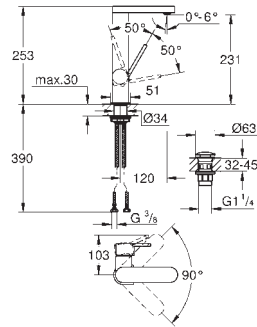

23 873 003

chrome

253.00

Plus
Single-lever basin mixer 1/2"
L-Size
single hole installation
metal lever
GROHE SilkMove 28 mm ceramic cartridge
with temperature limiter
GROHE StarLight chrome finish
GROHE EcoJoy SpeedClean mousseur 5.7 l/min
GROHE AquaGuide adjustable mousseur
rapid installation system
swivel spout with easy docking
swivel area 90°
smooth body with push-open pop-up waste set 1 1/4"
flexible connection hoses