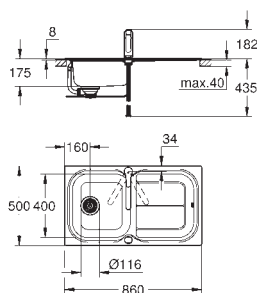

Eurosmart

Kitchen sink and tap bundle

consisting of:

K300 stainless steel sink with drainer (31 563 SD0)

Eurosmart single-lever sink mixer (33 281 002)

low spout

single hole installation

GROHE StarLight chrome finish

GROHE SilkMove 35 mm ceramic cartridge

with integrated temperature limiter

adjustable flow rate limiter

swivel cast spout

swivel area 140°

separate inner water ways – lead and nickel free

mousseur with coin slot for tool free replacement

flexible connection hoses

rapid installation system

KITCHEN
FITTINGS