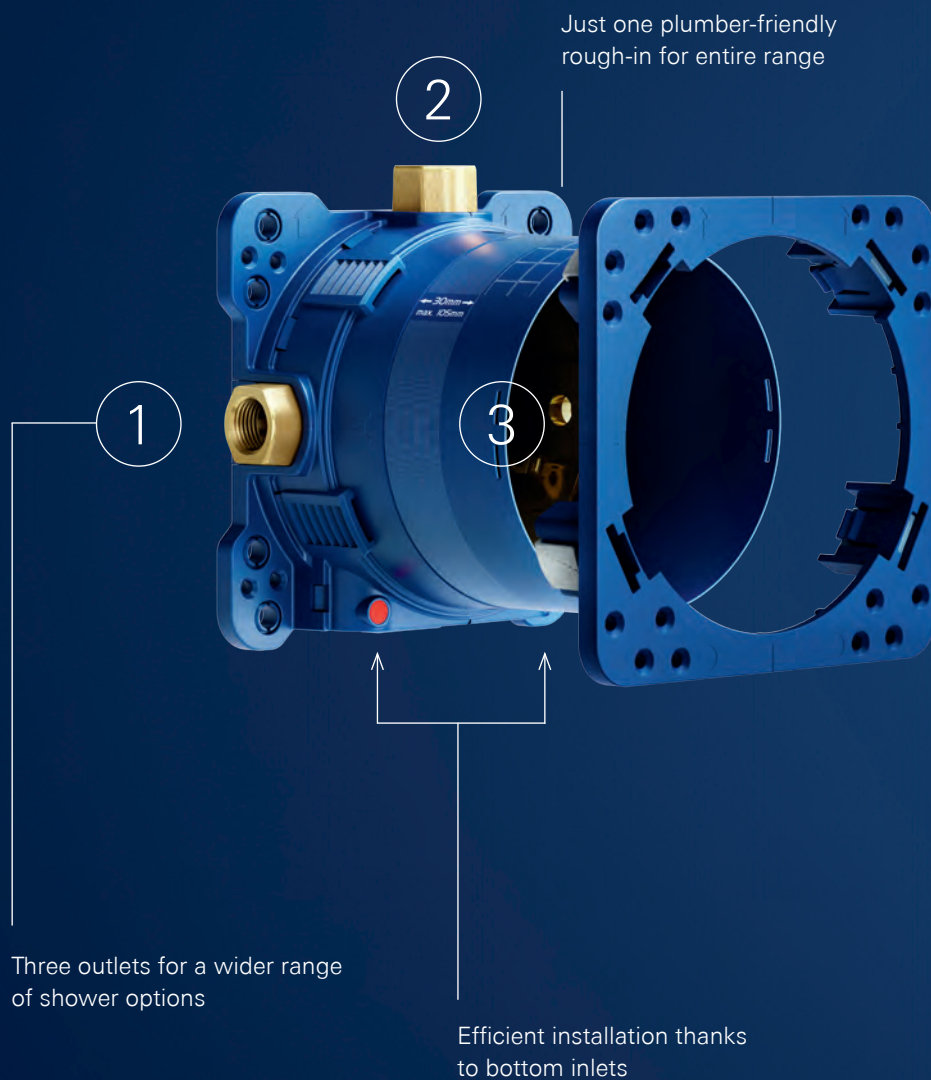

THE UNIVERSAL SOLUTION FOR THE NEEDS OF TOMORROW