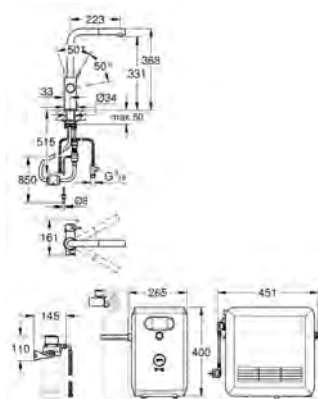

GROHE BLUE PROFESSIONAL

Ref. No.	Colour	Price netto (€)
31 326 002	chrome	2,430.00
31 326 DC2	supersteel	2,800.00

GROHE Blue Professional

L-spout kit

consisting of:

GROHE Blue single-lever sink mixer
with filter function

single hole installation

L-spout

push buttons for 3 types of filtered and chilled table water
still, medium, sparkling

GROHE StarLight chrome finish

GROHE SilkMove 28 mm ceramic cartridge

pull out mousseur

swivel tubular spout

swivel area 360°

separate inner water ways for filtered

and non-filtered water

flexible connection hoses

GROHE Blue Professional cooler

delivers 12 liters of chilled water per hour

colour display with push and turn control

270 Watt cooling unit, 230 V, 50 Hz

type of protection IP 21

CE approved

requires ventilation holes in the bottom of the kitchen cabinet

software set-up and monitoring of filter and CO₂ capacity

possible via GROHE Ondus app

push notifications at low filter resp. CO₂ capacity

additional monitoring via GROHE Blue Professional Browser-Monitor possible

with Bluetooth 4.0* and WIFI interface for wireless data communication

for Apple** and Android devices

Bluetooth range (max. 10 m) varies depending on used

materials and walls between transmitter and receiver

filter head with flexible water hardness adjustment

GROHE Blue filter, CO₂ bottle and cleaning cartridge are not included in the

delivery and have to be ordered separately

System requirements Apple

iPhone with iOS 9.0 or higher

System requirements Android

smart phone with Android 4.3 or higher

Mobile devices and GROHE Ondus App*** are not included in delivery and have to be ordered separately via an authorised Apple store/store/iTunes or Google Play store.

* The Bluetooth word mark and logos are registered trademarks owned by Bluetooth SIG, Inc. and any use of such marks by Grohe AG is under license. Other trademarks and trade names are those of their respective owners.

** Apple, the Apple logo, iPod, iPod Touch, iPhone and iTunes are trademarks of Apple Inc., registered in the U.S. and other countries. Apple is not responsible for the function of this device or its compliance with safety and regulatory standards.

*** Available for free via iTunes app or Google Play store.