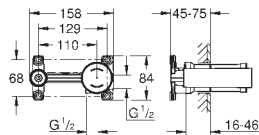

23 571 000 chrome 236.00

Single-lever mixer 1/2", universal concealed body
for 2-hole basin mixers
wall installation
without finishing trim set
GROHE SilkMove 35 mm ceramic cartridge
adjustable flow rate limiter
with temperature limiter
spout can be positioned on the right or left
DR-brass
installation device