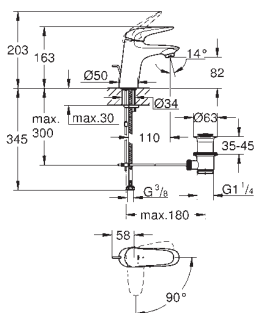

GROHE SILKMOVE ES

Ref. No.

Colour

Price netto (€)

23 709 003
23 709 LS3

chrome
moon white/chrome

110.00
143.00

Eurostyle
Single-lever basin mixer 1/2"

S-Size
single hole installation

solid metal lever

GROHE SilkMove ES 35 mm ceramic cartridge
with energy saving function via cold start
adjustable flow rate limiter

with temperature limiter

GROHE StarLight chrome finish

GROHE EcoJoy mousseur 5.7 l/min

GROHE QuickFix rapid installation system

pop-up waste set 1 1/4"

flexible connection hoses