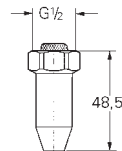

28 988 000 chrome 59.00

Drain down valve
for fitting between shut-off valve and shower
acc. to hospital guide rules
female thread 1/2"
GROHE StarLight chrome finish