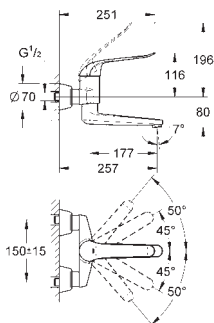

32 773 000 **chrome** **278.00**

Euroeco Special
Single-lever basin mixer 1/2"
wall mounted
GROHE StarLight chrome finish
GROHE SilkMove 46 mm ceramic cartridge
GROHE EcoJoy technology for less water and perfect flow
adjustable flow rate limiter
adjustable temperature limiter
adjustable minimum flow rate
approx. 2.5 l/min
cast swivel spout, lockable
laminar flow straightener 9 l/min.
projection 257 mm
metal lever
lever length 170 mm
S-unions

32 775 000 **chrome** **291.00**

ditto, with lockable S unions, projection 342 mm

SPECIAL FITTINGS