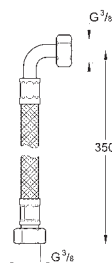

42 886 000

chrome

22.00

Battery

45 704 000

chrome

40.00

Flexible connection hose
300 mm
3/8" x 3/8"