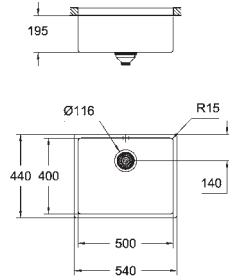

GROHE STAINLESS STEEL SINKS

Ref. No.

Colour

Price netto (€)

31 574 SD0
31 574 GN0
31 574 DL0
31 574 AL0

stainless steel
brushed cool sunrise
brushed warm sunset
brushed hard graphite

265.83
*
*
*

K700 Undermount
Stainless steel sink

model: K700U 60-S 54.4/44.4 1.0
mounting type: undermount
material: stainless steel AISI 304 (V2A)
material thickness: 1 mm
GROHE StarLight finish
finish: satin finish
GROHE Whisper
min. cabinet size: 600 mm
dimensions: 540 x 440 mm
1 bowl: 500 x 400 x 195 mm
GROHE QuickFix installation system
cut-out: 500 x 400 mm
drainer: Ø 3.5"/90 mm basket strainer waste
accessories included: waste kit, basket strainer waste, mounting set