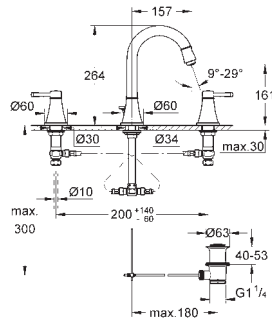

20 389 000 chrome 537.00
20 389 IGO chrome/gold 724.00
20 389 GLO cool sunrise 730.00
20 389 DAO warm sunset 682.00
20 389 ALO brushed hard graphite 682.00

Grandera
Three-hole basin mixer 1/2"
M-Size
valves hot/cold with ceramic headparts 1/2" - 90°
GROHE StarLight chrome finish
GROHE EcoJoy technology for less water and perfect flow
GROHE AquaGuide adjustable mousseur 5.7 l/min
pop-up waste set 1 1/4"
pressure-proof, flexible connection hoses
between spout and side valves
min. recommended pressure 1.0 bar