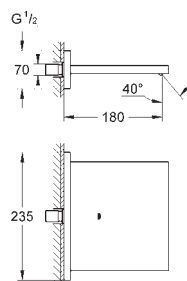

13 317 000 **chrome** **717.00**

Allure
Cascade spout for bath and shower
wall mounted
GROHE StarLight chrome finish
projection 180 mm
min. recommended pressure 1.0 bar