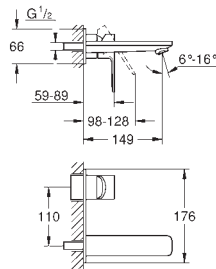

19 409 001 **chrome** 221.00
19 409 DC1 **supersteel** 304.00

Lineare
Two-hole basin mixer
M-Size
wall mounted
set for final installation for
23 571 000
without concealed body
metal escutcheon
metal lever
GROHE StarLight chrome finish
GROHE EcoJoy mousseur 5.7 l/min
GROHE AquaGuide adjustable mousseur
centre distance 110 mm
projection 149 mm
min. recommended pressure 1.0 bar