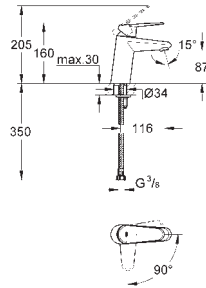

GROHE SILKMOVE ES

Ref. No. Colour Price netto (€)

23 382 20E chrome 143.00

Eurodisc Cosmopolitan
Single-lever basin mixer 1/2"
S-Size
single hole installation
metal lever
GROHE SilkMove ES 35 mm ceramic cartridge
with energy saving function via cold start
adjustable flow rate limiter
adjustable minimum flow rate
approx. 2.5 l/min
temperature limiter
GROHE StarLight chrome finish
GROHE EcoJoy mousseur 5.7 l/min
GROHE QuickFixPlus installation
system with centering support
smooth body
flexible connection hoses
min. recommended pressure 1.0 bar