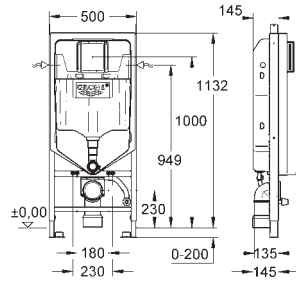

GROHE RAPID SL FOR WC

Ref. No.

Colour

Price netto (€)

39 062 000

chrome

401.00

Rapid SL

Element for WC with leakage box, 1.13 m installation height with flushing cistern GD 2

for on-the-wall installations or studded walls
powder coated steel frame, self-supporting
for dry-cladding, completely pre-assembled
with fixed connections
quick adjustment, lockable
fixing material

2 WC fixing bolts
fixing device for ceramic
distance of fixing bolts 180/230 mm
outlet bend Ø 90 mm
depth adjustable
reducer Ø 90/110 mm
inlet and outlet connecting set

leakage box

collection body with wastewater lead-through
and connection for spill, black
leakage / slash water protection

flushing cistern GD 2, 6 - 9 l, containing following features:

adjustment ex factory 6 l and 3 l
pneumatic discharge valve offering 3 modes of
operation: dual flush or start/stop or single flush
water supply from left/right or back
low noise (group I acc. to
German Noise Specification)
fully insulated against condensation
angle valve 1/2"
water inlet with pipe fixation
no tools required for the installation
of the inspection shaft incl. protection
during construction phase
for vertical or horizontal use

including wall brackets 38 558 00M for on-the-wall installation
for mounting of small flush plates please order
revision shaft 40 911 000 (sold separately)

38 675 001

chrome

354.00