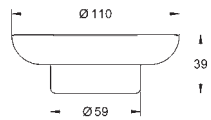

40 368 001 **chrome** **5.74**

Essentials Soap dish
material: glass
fits in the following holders:
Essentials (40 369)
Essentials Cube (40 508)
Bau Cosmopolitan (40 585)
Essentials Authentic (40 652)