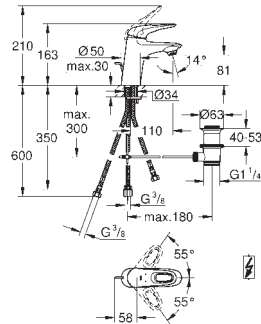

33 561 003 **chrome** 151.00

Eurostyle
Single-lever basin mixer 1/2"
S-Size
single hole installation
loop metal lever
GROHE SilkMove 35 mm ceramic cartridge
adjustable flow rate limiter
with temperature limiter
GROHE StarLight chrome finish
GROHE QuickFix rapid installation system
flow straightener
pop-up waste set 1 1/4"
flexible connection hoses
for open water heater