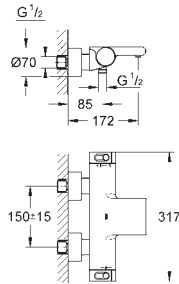

GROHE GROHTHERM 2000

Ref. No. Colour Price netto (€)

34 174 001 chrome 360.00

Grohtherm 2000
Thermostatic bath mixer 1/2"
wall mounted
100% GROHE CoolTouch consisting of safety housing + S-unions with CoolTouch escutcheons
GROHE StarLight chrome finish
GROHE Aqua Paddle ergonomically shaped handles
GROHE SafeStop at 38°C
GROHE SafeStop Plus optional temperature limiter at 43°C included
GROHE TurboStat compact cartridge with wax thermoelement
integrated mixed water shut off
GROHE AquaDimmer Eco with multiple function:
- integrated Economy button (with economy stop for shower)
- flow control
- diverter: bath/shower
shower bottom outlet 1/2"
GROHE XL Waterfall
flow straightener
built-in non return valves
dirt strainers
protected against backflow
covered S-unions, CoolTouch escutcheons with wall sealing
optional upgrade: GROHE EasyReach shower tray (18 608 001)
GROHE EcoJoy technology for less water and perfect flow

34 176 001 chrome 527.00