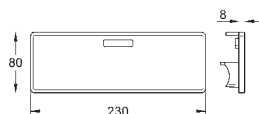

18 391 001 **chrome** 36.00

Concetto
Plastic tray
for 32 210 001