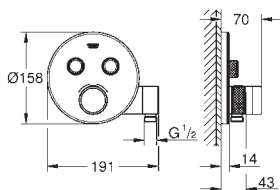

Grotherm SmartControl
**Thermostat for concealed installation
with 2 valves and integrated shower holder**
set for final installation for
GROHE Rapido SmartBox 35 600 000
metal wall escutcheon with **GROHE QuickFix**
(covered escutcheon and shaft sealing, covered
fixing), retroactively 6° adjustable
GROHE StarLight chrome finish
GROHE SmartControl push for ON-OFF, turn for
volume adjustment from EcoJoy to full flow, exchangeable symbols
GROHE TurboStat compact cartridge
with wax thermoelement
GROHE SafeStop at 38°C
GROHE SafeStop Plus optional temperature limiter at 43°C or 46°C included
built-in non return valves and dirt strainers
multiple outlets can be run simultaneously
integrated shower union with shower outlet 1/2"
without roughing-in-set
flow performance:
outlet B = 24 l/min
hand shower = 12 l/min

35 600 000	chrome	68.00
GROHE Rapido SmartBox universal rough-in box for concealed installation