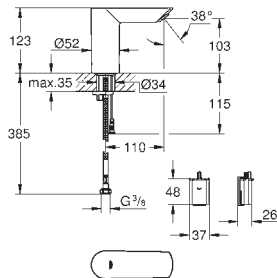

Bau Cosmopolitan E

Infra-red electronic basin tap 1/2" without mixing device

with infrared sensor for bi-directional communication for monitoring, configuration and service purpose for cold or premixed water

6 V lithium-battery, type CR-P2

battery lifetime: approx. 7 years (150 actuations a day)

GROHE StarLight chrome finish
GROHE EcoJoy mousseur 5.7 l/min
body made of composite polymer
flexible connection hose

dirt strainer
with integrated solenoid valve
external battery
rapid installation system
multistage battery status display
7 pre-set programs:

auto flush
thermal disinfection
cleaning mode
additional functions and precise settings
by remote control 36 407
CE approved
acoustic group I in accordance with DIN 4109
min. recommended pressure 1.0 bar

36 453 000

chrome

205.00