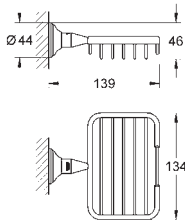

GROHE ESSENTIALS AUTHENTIC

Ref. No.

Colour

Price netto (€)

40 659 001
40 659 EN1

chrome
brushed nickel

37.08
48.33

Essentials Authentic
Filling basket, small
material: metal
concealed fastening
GROHE StarLight chrome finish