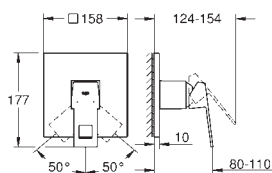

Ref. No. Colour Price netto (€)

24 061 000 chrome 155.00

Eurocube
Single-lever shower mixer
set for final installation for
GROHE Rapido SmartBox 35 600 000
GROHE SilkMove 46 mm ceramic cartridge
GROHE StarLight chrome finish
wall escutcheon with **GROHE QuickFix** (covered
escutcheon- and shaft sealing, covered fixing)
metal escutcheon, retroactively 6° adjustable
metal lever
flow performance:
outlet B or C = 30 l/min
without roughing-in-set

35 600 000 chrome 68.00
GROHE Rapido SmartBox universal rough-in box for concealed installation