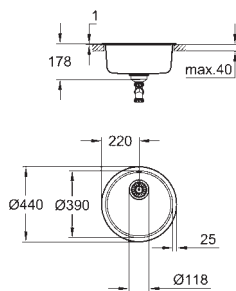

GROHE STAINLESS STEEL SINKS

Ref. No.

Colour

Price netto (€)

31 720 SD0

stainless steel

*

K200

Stainless steel sink with drainer

model: K200 50-S Ø 44 1.0

mounting type: standard built-in

material: stainless steel AISI 304 (V2A)

GROHE Whisper

min. cabinet size: 500 mm

dimensions: Ø 440 mm

1 bowl: Ø 390 mm

GROHE QuickFix installation system

cut-out: Ø 422 mm

drainer: Ø 3.5"/90 mm basket strainer waste

accessories included: waste kit, basket

strainer waste, mounting set