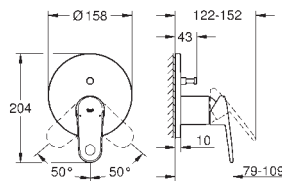

24 060 002 **chrome** **150.00**

Europlus
Single-lever mixer with 2-way diverter
set for final installation for
GROHE Rapido SmartBox 35 600 000
GROHE SilkMove 46 mm ceramic cartridge
GROHE StarLight chrome finish
wall escutcheon with **GROHE QuickFix** (covered
escutcheon- and shaft sealing, covered fixing)
metal escutcheon, retroactively 6° adjustable
metal lever
automatic 2-way diverter
flow performance:
outlet B = 27 l/min, outlet C = 27 l/min
without roughing-in-set

35 600 000 **chrome** **68.00**
GROHE Rapido SmartBox universal rough-in box for concealed installation