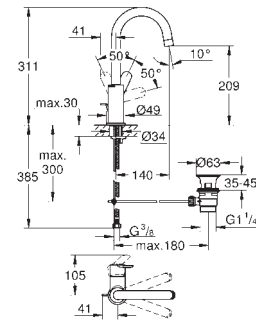

23 760 000 chrome 93.00

BauEdge
Single-lever basin mixer 1/2"
L-Size
single hole installation
metal lever
GROHE Longlife 28 mm ceramic cartridge
GROHE StarLight chrome finish
GROHE EcoJoy mousseur 5.7 l/min
rapid installation system
swivel tubular spout
plastic pop-up waste set 1 1/4"
flexible connection hoses