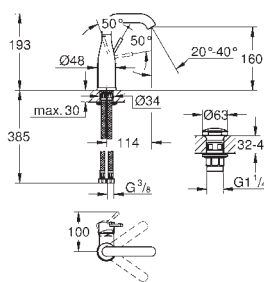

23 798 001 **chrome** **162.00**
Essence
Single-lever basin mixer 1/2"
M-Size
single hole installation
metal lever
GROHE SilkMove 28 mm ceramic cartridge
with temperature limiter
GROHE StarLight chrome finish
GROHE EcoJoy mousseur 5.7 l/min
GROHE AquaGuide adjustable mousseur
GROHE QuickFix Plus installation system
swivel spout with mousseur and stop limiter
smooth body
waste-set with push-open plug
flexible connection hoses
min. recommended pressure 1.0 bar