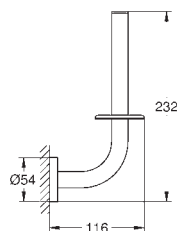

GROHE ESSENTIALS

Ref. No. Colour Price netto (€)

40 385 001	chrome	20.83
40 385 DC1	supersteel	29.16
40 385 ***	SPA colours	29.16

Essentials
Spare toilet paper holder
material: metal
wall mounted
concealed fastening
GROHE StarLight chrome finish