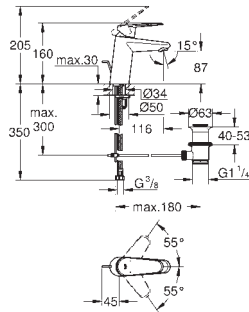

33 190 20E **chrome** 160.00

Eurodisc Cosmopolitan Single-lever basin mixer 1/2" S-Size single hole installation
metal lever
GROHE SilkMove 35 mm ceramic cartridge
adjustable flow rate limiter
adjustable minimum flow rate approx. 2.5 l/min
temperature limiter
GROHE StarLight chrome finish
GROHE EcoJoy SpeedClean mousseur 5.7 l/min
GROHE QuickFixPlus installation system with centering support
pop-up waste set 1 1/4"
flexible connection hoses
min. recommended pressure 1.0 bar
acoustic group I in accordance with DIN 4109

33 190 002 **chrome** 164.00

ditto, with non-restricted flow