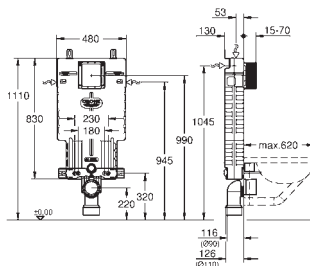

38 643 001

chrome

204.00

**Uniset
Element for WC with EPS housing
with flushing cistern GD 2**

sound-insulating EPS module for
masonry-in

830 x 470 x 130 mm

rail adaptors for modular fixing

for single or rail installation

wall rail with fixing accessories for

single installation

2 WC fixing bolts

distance of fixing bolts 180/230 mm

fixing device for ceramic

outlet bend Ø 90 mm

depth adjustable

reducer Ø 90/110 mm

inlet and outlet connecting set

flushing cistern GD 2, 6 - 9 l, containing following features:

adjustment ex factory 6 l and 3 l

pneumatic discharge valve offering 3 modes of

operation: dual flush or start/stop or single flush

water supply from left/right/back or top

low noise (group I acc. to

German Noise Specification)

insulated against condensation

1/2" water supply connection including

integrated angle valve and push fit

flexible hose union

for vertical or horizontal use

no tools required for the installation

of the inspection shaft incl. protection

during construction phase

preparation for shower toilets with additional

accessory 40 899 000 (sold separately)

for mounting of small flush plates please order

revision shaft 40 911 000 (sold separately)