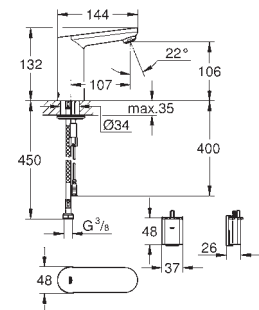

Eurosmart Cosmopolitan E
Infra-red electronic basin tap 1/2" without mixing device
with infrared sensor for bi-directional communication
for monitoring, configuration and service purpose
for cold or premixed water
6 V lithium-battery, type CR-P2
battery lifetime: approx. 7 years (150 actuations a day)
GROHE StarLight chrome finish
GROHE EcoJoy mousseur 5.7 l/min
flexible connection hose
dirt strainer
with integrated solenoid valve
external battery
rapid installation system
multistage battery status display
7 pre-set programs:
auto flush
thermal disinfection
cleaning mode
additional functions and precise settings
by remote control 36 407
CE approved
acoustic group I in accordance with DIN 4109
type of protection faucet IP 59K
min. recommended pressure 1.0 bar

36 330 001

chrome

361.00