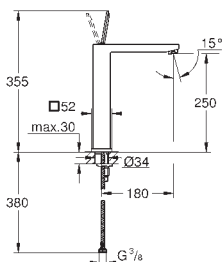

23 661 000

chrome

322.00

Eurocube Joy
Single-lever basin mixer 1/2"
XL-Size

single hole installation

metal lever

for free-standing basins

GROHE FeatherControl Joystick cartridge

GROHE StarLight chrome finish

GROHE EcoJoy SpeedClean mousseur 5.7 l/min

GROHE QuickFix Plus installation system

smooth body

flexible connection hoses