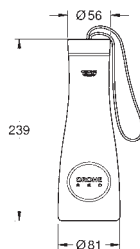

GROHE Red
Thermo drinking bottle
stainless steel bottle with GROHE Red decor
double-walled
lid with strap
with tea strainer
volume 450 ml

KITCHEN
FITTINGS