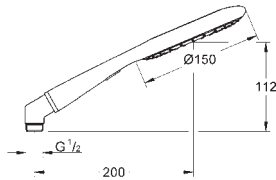

27 637 000

chrome/misty slate

92.00

Rainshower Icon 150
Hand shower 2 sprays

Rain, SmartRain
eco function (reduction of flow rate)
metal elbow adapter for the combination of hand showers with shower hoses
GROHE EcoJoy technology for less water and perfect flow
GROHE DreamSpray perfect spray pattern
GROHE StarLight chrome finish
SpeedClean anti-lime system
Inner WaterGuide for a longer life
universal mounting system, fitting all standard shower hoses
suitable for instantaneous heater