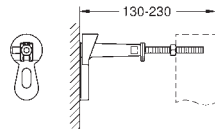

Rapid SL

Wall brackets

for on-the-wall installations
for fixing the elements at the brick-wall
or in front of the studded wall
steady vertical adjustment from
130 - 230 mm
cladding for single or series installation
fixing material
2 pieces

42 333 000 chrome 19.00