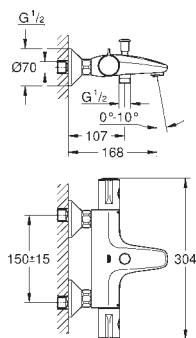

GROHE GROHTHERM 800

Ref. No. Colour Price netto (€)

34 576 000 chrome 236.00

Grohtherm 800
Thermostatic bath mixer 1/2"
wall mounted
GROHE StarLight chrome finish
GROHE TurboStat compact cartridge
with wax thermostatic element
GROHE SafeStop at 38°C
GROHE SafeStop Plus optional temperature limiter at 43°C included
integrated mixed water shut off
automatic diverter: bath/shower
volume handle with **GROHE EcoButton** (economy
button with individually adjustable economy stop)
ceramic headpart 1/2", 180°
shower bottom outlet 1/2"
adjustable mousseur
built-in non return valves
dirt strainers
protected against backflow
S-unions
metal escutcheon
min. recommended pressure 1.0 bar
GROHE EcoJoy technology for less water and perfect flow

34 566 001 chrome 207.00