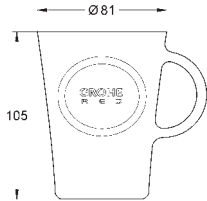

GROHE Red
Tea glasses (4 pieces)
heat proof glass with GROHE Red decor
dish washer safe
volume 250 ml

GROHE K7

GROHE K7

Ref. No. Colour Price netto (€)

32 950 000	chrome	736.00
32 950 DC0	supersteel	817.00
32 950 A00	hard graphite	*
32 950 AL0	brushed hard graphite	*