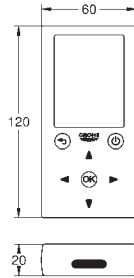

GROHE BAU COSMOPOLITAN E

Ref. No. Colour Price netto (€)

36 407 001 chrome 308.00

Remote control
for all GROHE one eye infra-red products as of 06/2015
and GROHE Blue Home until 12/2018

monitoring
consumption and usage data
thermal disinfection cycles (infrared faucets)
auto flush cycles (infrared faucets)
cleaning mode cycles (GROHE Blue Home)
filter and CO₂ capacity (GROHE Blue Home)

configuration
cleaning mode on/off
thermal disinfection (infrared faucets)
detection range
shut off delay (infrared faucets)
auto flush (infrared faucets)
filter capacity (GROHE Blue Home)

service
send and save profile
reset to factory or user settings
filter capacity (GROHE Blue Home)
demo mode
error codes (GROHE Blue Home)

3 x 1.5 V AAA DC battery supply