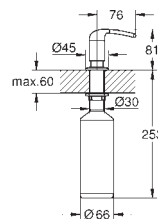

40 553 000
40 553 DC0

chrome
supersteel

76.00
76.24

Ladylux / Zedra soap dispenser
for liquid soaps,
storage bin 500 ml
GROHE StarLight finish