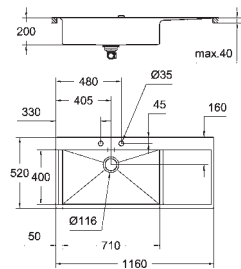

31 581 SD0

stainless steel

1,290.83

K1000

Stainless steel sink with drainer

model: K1000 80-S 116/52 1.0 lh

mounting type: flush mount

material: stainless steel AISI 304 (V2A)

material thickness: 1 mm

GROHE StarLight finish

finish: satin finish

GROHE Whisper

min. cabinet size: 800 mm

dimensions: 1160 x 520 mm

1 bowl: 710 x 400 mm

GROHE QuickFix installation system

sink mountable left

cut-out: 1148 x 508 mm

drainer: automatic waste fitting

accessories included: automatic waste fitting,

waste kit, basket strainer waste, mounting set