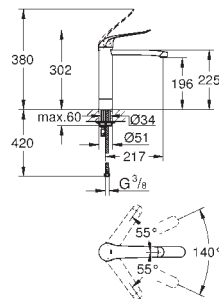

Euroeco Special
Single-lever basin mixer 1/2"
single hole installation
high spout
302 mm
smooth body
GROHE StarLight chrome finish
GROHE SilkMove 35 mm ceramic cartridge
GROHE EcoJoy technology for less water and perfect flow
adjustable flow rate limiter
adjustable temperature limiter
laminar flow straightener 5.7 l/min.
swivel tubular spout
swivel area 140°
metal lever
lever length 170 mm
rapid installation system
flexible connection hoses
min. recommended pressure 1.0 bar

32 776 000 chrome 213.00