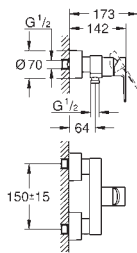

33 865 001 chrome 217.00
33 865 DC1 supersteel 300.00

Lineare
Single-lever shower mixer 1/2"
wall mounted
metal lever
GROHE SilkMove 35 mm ceramic cartridge
with temperature limiter
GROHE StarLight chrome finish
shower outlet 1/2"
integrated non-return valve
covered S-unions
protected against backflow
min. recommended pressure 1.0 bar