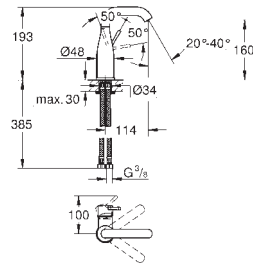

23 463 001 **chrome** **168.00**

Essence
Single-lever basin mixer 1/2"
M-Size
single hole installation
metal lever
GROHE SilkMove 28 mm ceramic cartridge with temperature limiter
GROHE StarLight chrome finish
GROHE EcoJoy mousseur 5.7 l/min
GROHE AquaGuide adjustable mousseur
GROHE QuickFix Plus installation system
swivel spout with mousseur and stop limiter
smooth body
flexible connection hoses