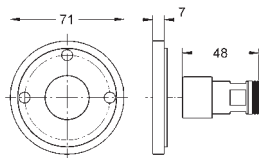

Retro-fit

Compensation disc
for GROHE retrofit shower system 26 190 000
GROHE StarLight chrome finish