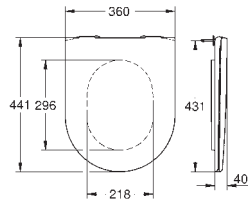

39 577 000 alpine white 103.00

Essence
WC seat soft close
with lid
quick release function
detachable
material: Duroplast
including fixation set
7 pieces per master carton