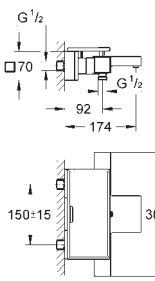

Grotherm Cube

Thermostatic bath mixer 1/2"

wall mounted

GROHE StarLight chrome finish

GROHE SafeStop at 38°C

GROHE SafeStop Plus optional temperature limiter at 43°C included

GROHE TurboStat compact cartridge

with wax thermoelement

integrated mixed water shut off

GROHE AquaDimmer Eco with multiple function:

- integrated GROHE EcoButton

(economy button with economy stop for shower)

- flow control

- diverter: bath/shower

shower bottom outlet 1/2"

flow straightener

built-in non return valves

dirt strainers

protected against backflow

covered S-unions

GROHE EasyReach shower tray (18 700 000)

removable for easy cleaning

da Vinci satin white finish

GROHE EcoJoy technology for less water and perfect flow