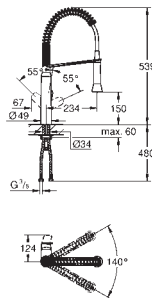

31 379 000	chrome	690.00
31 379 DC0	supersteel	920.00
31 379 A00	hard graphite	*
31 379 AL0	brushed hard graphite	*

K7
Single-lever sink mixer 1/2"
single hole installation
GROHE StarLight finish
GROHE SilkMove 35 mm ceramic cartridge
professional spray
diverter: mousseur/**SpeedClean** shower jet
automatic return to mousseur
metal spray
adjustable flow rate limiter
swivel spout
swivel area 140°
protected against backflow
flexible connection hoses
rapid installation system
min. recommended pressure 1.0 bar