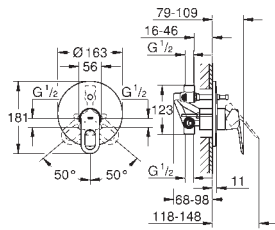

29 081 000 chrome 132.00

BauLoop
Single-lever bath mixer 1/2"
concealed installation
consisting of:
set for final installation
concealed body (32 963000)
metal lever
GROHE Longlife 46 mm ceramic cartridge
GROHE StarLight chrome finish
adjustable flow rate limiter
automatic diverter: bath/shower
escutcheon- and shaft-sealing
optional temperature limiter ref. no. 46 308 000