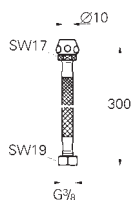

45 704 000

chrome

40.00

Flexible connection hose
 300 mm
 3/8" x 3/8"

45 120 000

chrome

14.00

Connection hose, 300 mm
 connector set 3/8"
 for copper pipe Ø 10 mm
 coupling nut 3/8"
 300 mm