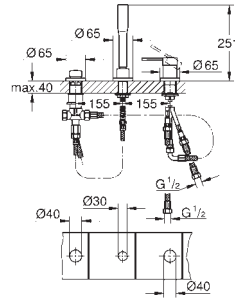

GROHE ESSENCE

Ref. No. Colour Price netto (€)

19 976 001 chrome 515.00

Essence
Three-hole single-lever bath combination
Three hole installation
GROHE SilkMove 35 mm ceramic cartridge
GROHE StarLight chrome finish
single lever mixer operating element
diverter bath/shower
hand shower 27 400 000
metal shower hose 2000 mm
flexible connection hoses
connection for shower hose
protected against backflow
for use with (29 037 000)
for combination with (28 990 / 28 991)