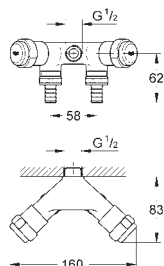

41 020 000 chrome 86.00

Original WAS double valve „Simple“ 1/2"
wall mounted
grease chamber headpart 1/2" for closable hose connection
non-return valve type EB
female thread 1/2"
protected against backflow
GROHE StarLight chrome finish
for combination with pipe ventilating valve type HB 41 239 000