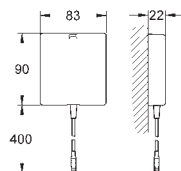

36 338 000 chrome 101.00

Switch-mode power supply
for one eye infra-red wash basin mixer
switch-mode power supply with operating
voltage 100-230 V AC, 50 - 60 Hz
for concealed socket with cover and strain relief

SPECIAL FITTINGS