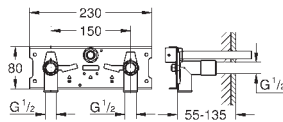

**Eurosmart Cosmopolitan E
Thermostatic 230 V connection set**

fitting support

2 fitting connections 1/2"

power supply connector

wall installation

for use with Eurosmart Cosmopolitan E thermostat 230 V