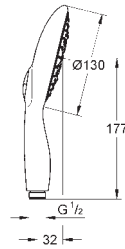

27 673 000 **chrome** 93.00

Power&Soul 130
Hand shower 4+ sprays, spray plate night time grey
GROHE Rain O², Rain, Bokoma Spray, Jet
GROHE EcoJoy 9,5 l/min flow limiter
GROHE DreamSpray perfect spray pattern
GROHE One-click showering
spray selection via push of a button
GROHE StarLight chrome finish
SpeedClean anti-lime system
Inner WaterGuide for a longer life
universal mounting system, fitting all standard shower hoses
suitable for instantaneous heater
min. recommended pressure 1.0 bar