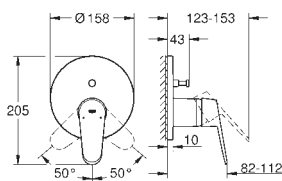

GROHE EURODISC COSMOPOLITAN

Ref. No.

Colour

Price netto (€)

24 056 002

chrome

145.00

Eurodisc Cosmopolitan
Single-lever mixer with 2-way diverter
set for final installation for
GROHE Rapido SmartBox 35 600 000
GROHE SilkMove 46 mm ceramic cartridge
GROHE StarLight chrome finish
wall escutcheon with **GROHE QuickFix** (covered
escutcheon- and shaft sealing, covered fixing)
metal escutcheon, retroactively 6° adjustable
metal lever
automatic 2-way diverter
flow performance:
outlet B = 27 l/min, outlet C = 27 l/min
without roughing-in-set

35 600 000

chrome

68.00

GROHE Rapido SmartBox universal rough-in box for concealed installation