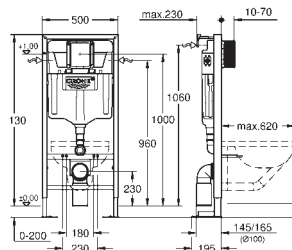

flushing cistern GD 2, 6 - 9 l, containing following features:

adjustment ex factory 6 l and 3 l
pneumatic discharge valve offering 3 modes of operation: dual flush or start/stop or single flush
water supply from left/right or back
low noise (group I acc. to German Noise Specification)
insulated against condensation
1/2" water supply connection including integrated angle valve and push fit flexible hose union
no tools required for the installation
of the inspection shaft incl. protection during construction phase
for vertical or horizontal use

including wall brackets 38 558 00M for on-the-wall installation
for mounting of small flush plates please order revision shaft 40 911 000 (sold separately)