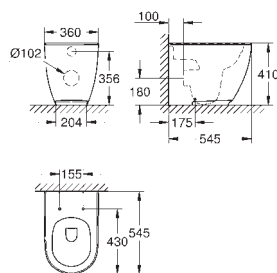

39 573 00H

alpine white

255.00

Essence
Floor standing back to wall WC
universal trap for horizontal and vertical outlet
back to wall
for concealed cistern
rimless
flush volume 3/4.5 l
including fixation set
sanitary ware
fully skirted with invisible fixation
PureGuard anti scale coating and anti bacterial glazing
8 pieces per pallet

CERAMICS