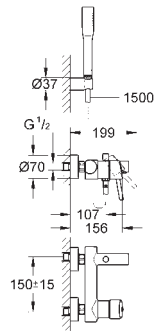

18 391 001 **chrome** 36.00

Concetto
Plastic tray
for 32 210 001

GROHE CONCETTO

Ref. No. Colour Price netto (€)

32 211 001 **chrome** **170.00**

Concetto
Single-lever bath mixer 1/2"
 wall mounted
 metal lever
GROHE SilkMove 46 mm ceramic cartridge
GROHE StarLight chrome finish
 adjustable flow rate limiter
 automatic diverter: bath/shower
 mousseur
 integrated non-return valve in the shower outlet 1/2"
 S-unions
 protected against backflow
 optional temperature limiter ref. no. 46 308 000
 min. recommended pressure 1.0 bar
 acoustic group I in accordance with DIN 4109