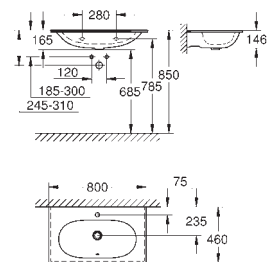

39 567 00H **alpine white** **277.00**

Essence
Vanity basin 80
wall hung
1 hole punched, 2 holes pre-punched
with overflow on opposite site to faucet
suitable for vanity units
800 x 460 mm
sanitary ware
PureGuard anti scale coating and anti bacterial glazing
12 pieces per pallet