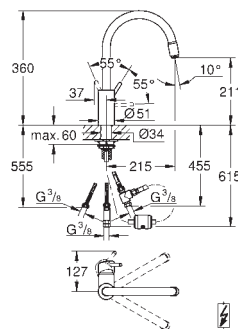

31 212 003 chrome *

Concetto
Single-lever sink mixer 1/2"
for open water heater
high spout
single hole installation
GROHE StarLight chrome finish
GROHE SilkMove 35 mm ceramic cartridge
GROHE Zero separated inner water ways - lead and nickel free
pull-out laminar spray
automatic returning
adjustable flow rate limiter
swivel tubular spout
swivel area 360°
protected against backflow
flexible connection hoses
rapid installation system