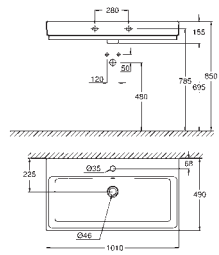

GROHE CUBE CERAMIC

Ref. No.

Colour

Price netto (€)

39 386 00H

alpine white

368.00

**Cube Ceramic
Wash basin 100**

wall hung
1 hole punched, 2 holes pre-punched
with overflow
1010 x 490 mm

sanitary ware
PureGuard anti scale coating and anti bacterial glazing
10 pieces per pallet