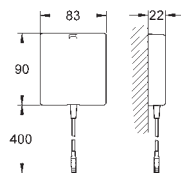

Switch-mode power supply

for one eye infra-red wash basin mixer
switch-mode power supply with operating voltage 100-230 V AC, 50 - 60 Hz
for concealed socket with cover and strain relief