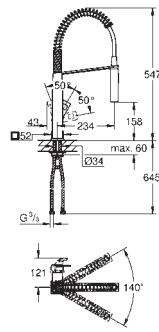

GROHE EUROCUBE

Ref. No.

Colour

Price netto (€)

31 395 000
31 395 DC0

chrome
supersteel

626.00
795.00

Eurocube
Single-lever sink mixer 1/2"
single hole installation
GROHE StarLight finish
GROHE SilkMove 28 mm ceramic cartridge
diverter: mousseur/**SpeedClean** shower jet
swivel spout
swivel area 140°
360° maneuverable spring arm
protected against backflow
flexible connection hoses
applicable for under cupboard installation
rapid installation system