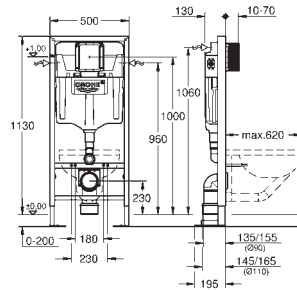

GROHE RAPID SL FREE-STANDING INSTALLATION

Ref. No.

Colour

Price netto (€)

38 584 001

chrome

408.00

Rapid SL

Element for WC, 1.13 m installation height with flushing cistern GD 2

for free-standing installation, for on-the-wall installations or studded walls
powder coated steel frame, self-supporting for dry-cladding, completely pre-assembled with fixed connections
lockable
fixing material
2 WC fixing bolts
fixing device for ceramic
WC ceramics with small bearing area (less than 205 mm) require additional accessory 38 779 000
distance of fixing bolts 180/230 mm
outlet bend Ø 90 mm
depth adjustable
reducer Ø 90/110 mm
inlet and outlet connecting set

flushing cistern GD 2, 6 - 9 l, containing following features:

adjustment ex factory 6 l and 3 l
pneumatic discharge valve offering 3 modes of operation: dual flush or start/stop or single flush
water supply from left/right or back
low noise (group I acc. to German Noise Specification)
insulated against condensation
1/2" water supply connection including integrated angle valve and push fit flexible hose union
no tools required for the installation
of the inspection shaft incl. protection during construction phase
for vertical or horizontal use

for on-the-wall installation please order wall brackets 38 558 00M (sold separately)
for mounting of small flush plates please order revision shaft 40 911 000 (sold separately)

38 340 001

chrome

235.00

Rapid SL

Element for WC, 1.13 m installation height with flushing cistern GD 2

for free-standing installation, for on-the-wall installations or studded walls
powder coated steel frame, self-supporting for dry-cladding, completely pre-assembled with fixed connections
lockable
fixing material
2 WC fixing bolts
fixing device for ceramic
distance of fixing bolts 180/230 mm
PVC outlet bend 100 mm
spacer Ø 80 mm
inlet and outlet connecting set