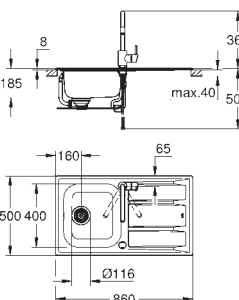

Concetto

Kitchen sink and tap bundle

consisting of:

K400 stainless steel sink with drainer (31 566 SD0)

Concetto single lever sink mixer (32 663 003)

high spout

single hole installation

GROHE StarLight chrome finish

GROHE SilkMove 35 mm ceramic cartridge

pull out mousseur

adjustable flow rate limiter

swivel tubular spout

swivel area 360°

protected against backflow

flexible connection hoses

rapid installation system