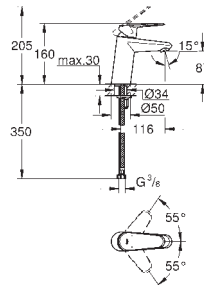

32 469 20E **chrome** 157.00

Eurodisc Cosmopolitan Single-lever basin mixer 1/2" S-Size single hole installation
metal lever
GROHE SilkMove 35 mm ceramic cartridge
adjustable flow rate limiter
adjustable minimum flow rate approx. 2.5 l/min
temperature limiter
GROHE StarLight chrome finish
GROHE EcoJoy SpeedClean mousseur 5.7 l/min
GROHE QuickFixPlus installation system with centering support
smooth body
flexible connection hoses
min. recommended pressure 1.0 bar
acoustic group I in accordance with DIN 4109