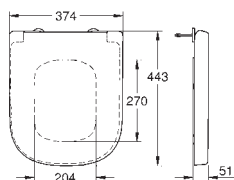

39 330 001 **alpine white** **65.00**
Euro Ceramic
WC seat
 with lid
 soft close
 quick release function
 detachable
 material: Duroplast
 including fixation set
 suitable for all GROHE Euro Ceramic WCs