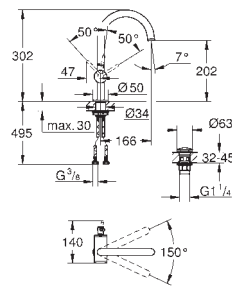

GROHE ATRIO

GROHE ATRIO

Ref. No. Colour Price netto (€)

32 043 003	chrome	260.00
32 043 DC3	supersteel	423.00
32 043 GL3	cool sunrise	*
32 043 DA3	warm sunset	*
32 043 AL3	brushed hard graphite	483.00

Atrio
Single-lever basin mixer 1/2"
M-Size
single hole installation
GROHE SilkMove 28 mm ceramic cartridge
GROHE StarLight chrome finish
GROHE EcoJoy 5.7 l/min laminar mousseur
swivel tubular C-spout with mousseur
stop limiter
Push-open waste set 1 1/4"
flexible connection hoses