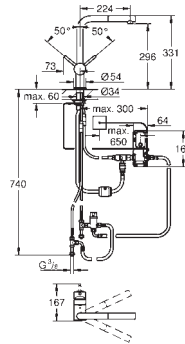

GROHE MINTA / MINTA TOUCH

Ref. No. Colour Price netto (€)

31 360 001 chrome 594.00
31 360 DC1 supersteel 771.00

Minta Touch
Electronic single-lever sink mixer 1/2"
L-spout
Touch: activation of water via skin contact
battery supply 6 V lithium-battery, type CR-P2
CE approved
solenoid valve
fixed value mixing valve
automatically safety stop after 60 sec. (factory set)
type of protection IP 44
GROHE SilkMove 46 mm ceramic cartridge
pull out mousseur
adjustable flow rate limiter
swivel tubular spout
swivel area 360°
protected against backflow
flexible connection hoses
rapid installation system