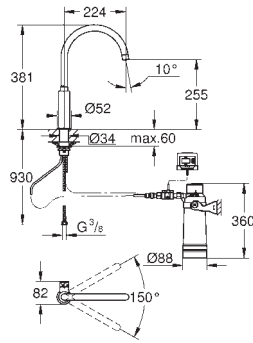

GROHE BLUE PURE

Ref. No.

Colour

Price netto (€)

30 388 000

chrome

*

**GROHE Blue Pure Mono
Starter Kit**

consisting of:

GROHE Blue Mono faucet with filter function
single hole installation

C-spout

handle for filtered table water

headpart 1/2"

GROHE StarLight chrome finish

swivel tubular spout

swivel area 360°

flexible connection hoses

GROHE Blue filter head

GROHE Blue Ultrasafe filter for bacteria filtration and premium taste
capacity 3000 l

flow meter for filter lifetime measurement including 2 x AA batteries