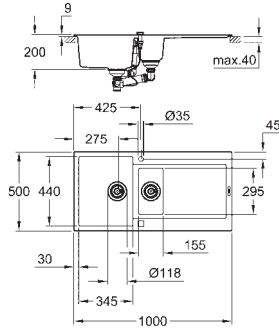

GROHE COMPOSITE SINKS

Ref. No.

Colour

Price netto (€)

31 646 AT0
31 646 AP0

granite gray
granite black

*
*

K500

Composite sink with drainer

model: K500 60-C 100/50 1.5 rev

mounting type: standard built-in

material: quartz composite

GROHE Whisper

min. cabinet size: 600 mm

dimensions: 1000 x 500 mm

1 bowl: 345 x 440 x 200 mm

0.5 bowl: 155 x 295 x 146 mm

GROHE QuickFix installation system

sink mountable left or right

cut-out: 980 x 480 mm

drainer: automatic waste fitting

accessories included: automatic waste fitting,
waste kit, basket strainer waste, mounting set