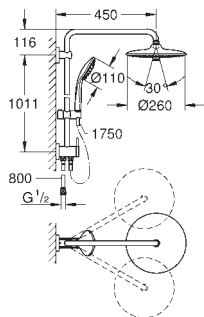

GROHE EUPHORIA SYSTEM

Ref. No.

Colour

Price netto (€)

27 421 002

chrome

397.00

Euphoria System 260
Shower system with diverter
for wall mounting

consisting of:
horizontal swivable 450 mm shower arm
change between hand and head shower
by diverter
head shower Euphoria 260 (26 457)
3 spray patterns:
Rain, SmartRain, Jet
with ball joint
rotation angle $\pm 15^\circ$
hand shower Euphoria 110 Massage (27 239 000)
3 spray patterns:
Rain, SmartRain, Massage
adjustable in height with gliding element
Silverflex shower hose 1750 mm (28 388 000)
Silverflex shower hose 800 mm
connection to water supply with 1/2"-thread of
the 800 mm shower hose to faucet / wall union
GROHE EcoJoy 9,5 l/min flow limiter
GROHE DreamSpray perfect spray pattern
GROHE StarLight chrome finish
GROHE SprayDimmer (Stepless flow
rate reduction)
SpeedClean anti-lime system
Inner WaterGuide for a longer life
Twistfree to prevent hose from twisting
suitable for instantaneous heaters
from 18 kW/h
minimum flow rate 7 l/min.
min. recommended pressure 1.0 bar

27 911 000

chrome

557.00