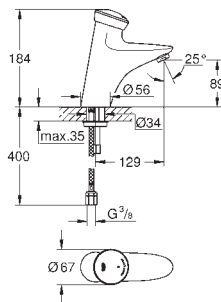

Eurodisc SE
Self-closing basin tap 1/2"
without mixing device
6 V lithium-battery, type CR-P2
for cold or premixed water
marking: blue
GROHE StarLight chrome finish
flexible connection hose
dirt strainer
rapid installation system
start-stop function
electronic control of operating time
safety stop after 180 sec.
functions to activate with tip code
flow time infinitely adjustable from 2-180 sec.
automatic flushing: 5 min after 3 days
without use
CE approved
type of protection faucet IP 59K

36 209 000

chrome

119.00

Hidden mixing device
vandal-proof, covered and pre-adjustable
mixer
suitable for single hole mixers
Europlus E and Eurodisc SE
consisting of:
special mixing device, adjustment by
screwdriver
metallic cap
GROHE StarLight chrome finish

42 886 000

chrome

22.00

Battery

45 704 000

chrome

40.00