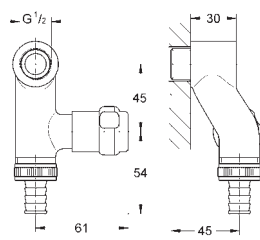

41 110 000 **chrome** **46.00**
Original WAS valve „Electro“ 1/2"
wall mounted
grease chamber headpart 3/8" for closable hose connection
non-return valve type EB
protected against backflow
GROHE StarLight chrome finish
for combination with pipe ventilating valve type HB 41 239 000