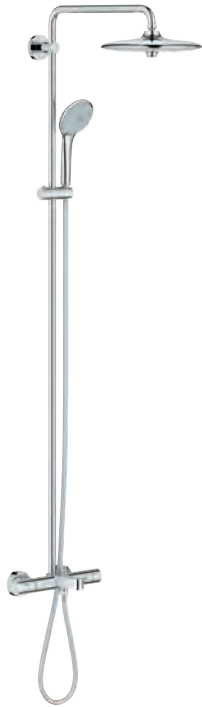

optional upgrade: **GROHE EasyReach** tray (26 362)

GROHE EUPHORIA SYSTEM

Ref. No.

Colour

Price netto (€)

27 475 001

chrome

620.00