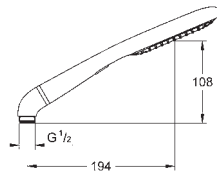

GROHE RAINSHOWER

Ref. No.

Colour

Price netto (€)

27 274 000

chrome

115.00

Rainshower Eco 120
Hand shower 2 sprays

Rain, SmartRain

eco function (reduction of flow rate)
elbow adapter for the combination of
hand showers with shower sets

GROHE StarLight chrome finish

GROHE DreamSpray perfect spray pattern

SpeedClean anti-lime system

Inner WaterGuide for a longer life
suitable for instantaneous heater
min. recommended pressure 1.0 bar