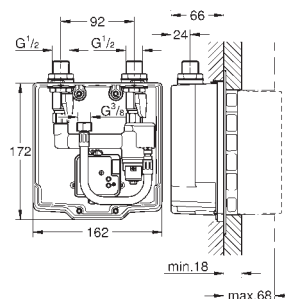

Eurosmart Cosmopolitan E

Concealed mounting box

with integrated pre-adjustable

thermostatic mixer

wall installation

suitable for IR-sets for final installation

2 stop valves

non-return valve

connection housing for power supply

suitable for