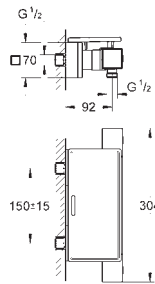

GROHE GROHTHERM CUBE

Ref. No.

Colour

Price netto (€)

34 491 000

chrome

394.00

Grotherm Cube

Thermostatic shower mixer 1/2"

wall mounted

GROHE StarLight chrome finish

GROHE SafeStop at 38°C

GROHE SafeStop Plus optional temperature limiter at 43°C included

GROHE TurboStat compact cartridge

with wax thermoelement

integrated mixed water shut off

volume handle with **GROHE EcoButton** (economy

button with individually adjustable economy stop)

Carbodur ceramic headpart 1/2", 180°

shower bottom outlet 1/2"

built-in non return valves

dirt strainers

protected against backflow

covered S-unions

GROHE EasyReach shower tray (18 700 000)

removable for easy cleaning

da Vinci satin white finish

min. recommended pressure 1.0 bar

GROHE EcoJoy technology for less water and perfect flow

34 488 000

chrome

356.00