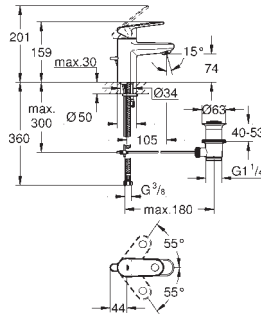

* price upon request

GROHE EUROPLUS

33 156 002

chrome

188.00

Europlus
Single-lever basin mixer 1/2"
XS-Size
single hole installation
metal lever
GROHE SilkMove 28 mm ceramic cartridge
GROHE StarLight chrome finish
rapid installation system
adjustable mousseur
pop-up waste set 1 1/4"
flexible connection hoses