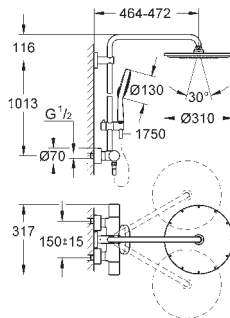

27 968 000

chrome

1,150.00

Rainshower System 310

Shower system with thermostat for wall mounting

consisting of:

horizontal swivable 450 mm shower arm

exposed thermostat with

Aquadimmer function

allows change between:

Rainshower Cosmopolitan 310 head shower (27 477 000)

with ball joint

rotation angle $\pm 15^\circ$

Hand shower Power&Soul Cosmopolitan 130 (27 664 000)

adjustable in height with gliding element (12 140 000)

Silverflex shower hose 1750 mm (28 388 000)

GROHE TurboStat compact cartridge

with wax thermosteement

GROHE SafeStop at 38°C

GROHE SafeStop Plus optional temperature limiter at 43°C included

GROHE CoolTouch no risk of scalding

GROHE DreamSpray perfect spray pattern

GROHE One-Click Showering spray selection

with one click

GROHE StarLight chrome finish

SpeedClean anti-lime system

**suitable for instantaneous heaters
from 18 kW/h**

minimum flow rate 7 l/min.

min. recommended pressure 1.0 bar