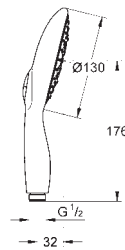

27 672 000	chrome	91.00
27 672 GL0	cool sunrise	113.00
27 672 DA0	warm sunset	129.00
27 672 A00	hard graphite	129.00
27 672 AL0	brushed hard graphite	138.00
27 672 PV0	chrome/natural sandstone	100.00
27 672 DR0	chrome/limestone	90.00
27 672 HF0	chrome/fired clay	90.00
27 672 TN0	chrome/misty slate	102.00
27 672 XH0	chrome/frosted granite	100.00

Power&Soul 130
Hand shower 4+ sprays
GROHE Rain O², Rain, Bokoma Spray, Jet
GROHE EcoJoy 9,5 l/min flow limiter
GROHE DreamSpray perfect spray pattern
GROHE One-click showering
spray selection via push of a button
GROHE StarLight chrome finish
SpeedClean anti-lime system
Inner WaterGuide for a longer life
universal mounting system, fitting all standard shower hoses
suitable for instantaneous heater
min. recommended pressure 1.0 bar