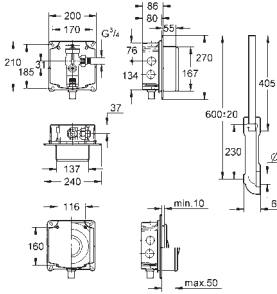

37 157 000 **chrome** **234.00**

Flush valve for WC
concealed installation
3/4"
stop valve
6 - 14 l adjustable
for low pressure
for wash-down and wash-out bowls
flow pressure range from 0.6 - 3.0 bar
(min. static pressure 1.5 bar)
with flow rate adjustment
box for concealed installation with
flush elbow
flush pipe adjustable in length
without wall plate/actuation
volume needed: 1.6 l/sec