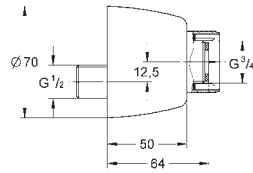

GROHE GROHTHERM SPECIAL

Ref. No. Colour Price netto (€)

12 051 000 chrome 60.00

S-union, lockable
1/2" x 3/4"
screw socket to cover the union nut and the rosette
sealing towards wall
adjustment range 12.5 mm
lockable for service
suitable for 1/2" connections
GROHE StarLight chrome finish