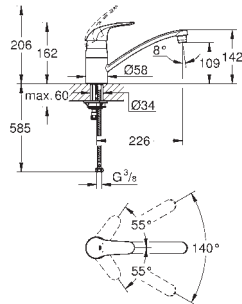

32 750 000

chrome

99.00

Euroeco
Single-lever sink mixer 1/2"
single hole installation
GROHE StarLight finish
GROHE SilkMove 35 mm ceramic cartridge
mousseur
adjustable flow rate limiter
swivel tubular spout
swivel area 140°
metal lever
flexible connection hoses
rapid installation system