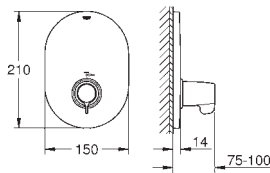

**Grotherm Special
Central thermostatic mixer**
set for final installation for
GROHE Rapido T 35 500 000
without concealed body
escutcheon- and shaft-sealing
covered connections
ergonomic metal wing handle
Temperature scale handle with
pre-adjustable safety stop between
35°C and 43°C
metal temperature safety stop
easy thermal disinfection via optional key 47 994 000
GROHE StarLight chrome finish
GROHE SafetyPlus

35 500 000 chrome 245.00

**GROHE Rapido T Universal thermostatic
mixer for concealed installation**

47 979 000 chrome 24.00