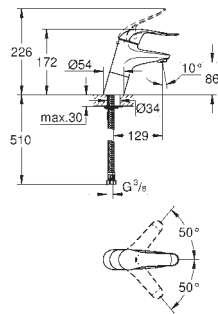

32 763 000 chrome 117.00
ditto, with pop-up waste set 1 1/4"

32 765 000 chrome 241.00

Euroeco Special
Single-lever basin mixer 1/2"
single hole installation
smooth body, high version
GROHE StarLight chrome finish
GROHE SilkMove 46 mm ceramic cartridge
GROHE EcoJoy technology for less water and perfect flow
adjustable flow rate limiter
adjustable temperature limiter
adjustable minimum flow rate
approx. 2.5 l/min
laminar flow straightener 9 l/min.
metal lever
lever length 120 mm
rapid installation system
flexible connection hoses