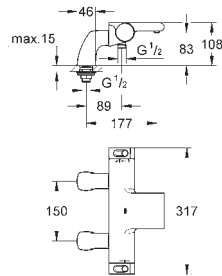

Grohtherm 2000
Thermostatic bath mixer 1/2"
pillar installation
GROHE CoolTouch safety housing
GROHE StarLight chrome finish
GROHE Aqua Paddle ergonomically shaped handles
GROHE TurboStat compact cartridge with wax thermoelement
GROHE SafeStop at 38°C
GROHE SafeStop Plus optional temperature limiter at 43°C included
integrated mixed water shut off
GROHE AquaDimmer Eco with multiple function:
- flow control
- diverter: bath/shower
- integrated Economy button (with economy stop for shower)
shower bottom outlet 1/2"
GROHE XL Waterfall
flow straightener
built-in non return valves
dirt strainers
protected against backflow
pillar unions with covered fixing
GROHE EcoJoy technology for less water and perfect flow

34 482 001 chrome 507.00