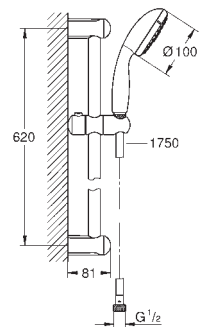

27 645 001 chrome 59.00

Tempesta 100
Shower rail set 4 sprays
consisting of:
hand shower (28 421)
shower rail, 600 mm (27 523)
Relaxaflex hose 1750 mm 1/2" x 1/2" (28 154)
GROHE EcoJoy 9,5 l/min flow limiter
GROHE DreamSpray perfect spray pattern
GROHE StarLight chrome finish
SpeedClean anti-lime system
Inner WaterGuide for a longer life
ShockProof silicone ring prevents damages caused by shower falling
suitable for instantaneous heater
min. recommended pressure 1.0 bar

27 795 001 chrome 59.00
ditto, with non-restricted flow