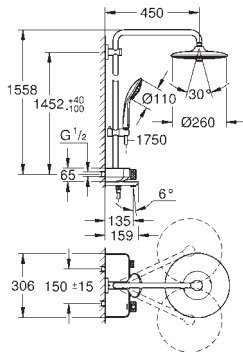

Euphoria SmartControl System 260 Mono Shower system with bath thermostat for wall mounting

consisting of:
horizontal swivable 450 mm shower arm
upper bracket adjustable for minimal adaption to existing drilling holes
exposed SmartControl bath thermostat
allows change between:
head shower Euphoria 260 (26 455)
3 spray patterns:
Rain, SmartRain, Jet
with ball joint
rotation angle $\pm 15^\circ$
bath inlet
hand shower Euphoria 110 Massage, spray plate white (27 221 001)
3 spray patterns:
Rain, SmartRain, Massage
adjustable in height with gliding element
Silverflex shower hose 1750 mm (28 388 000)
GROHE DreamSpray perfect spray pattern
GROHE StarLight chrome finish
GROHE CoolTouch no risk of scalding
GROHE TurboStat compact cartridge
with wax thermoelement
GROHE EcoJoy technology for less water and perfect flow
- GROHE SafeStop at 38°C
GROHE SafeStop Plus optional temperature limiter at 43°C included
GROHE SmartControl push for ON-OFF, turn for volume adjustment from EcoJoy to full flow
integrated **GROHE EasyReach** shower tray
SpeedClean anti-lime system
Inner WaterGuide for a longer life
Twistfree to prevent hose from twisting
suitable for instantaneous heaters
from 18 kW/h
minimum flow rate 7 l/min.
min. recommended pressure 1.0 bar