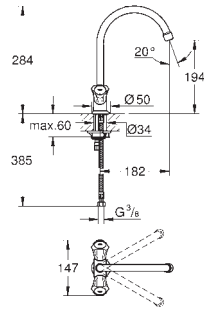

Ref. No.

Colour

Price netto (€)

31 831 001

chrome

88.00

Costa L
Single-hole sink mixer 1/2"
metal handles
heat-insulated
GROHE StarLight finish
Longlife-headparts
mousseur
swivel tubular spout
swivel area 360°
flexible connection hoses