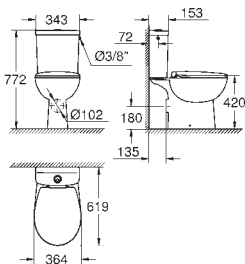

39 347 000 alpine white 189.00

Bau Ceramic Bundle close coupled WC
consisting of:
Bau Ceramic floor standing toilet with horizontal outlet (39 428 000)
wash down
boxed rim
horizontal outlet, concealed
flush volume 6/3 l
including fixation set
sanitary ware

Bau Ceramic exposed flushing cistern (39 437 000)
side inlet
including flushing set
sanitary ware

Bau Ceramic WC seat (39 493 000)
with lid
soft close
quick release function
detachable
material: Duroplast
including fixation set
4 pieces per pallet