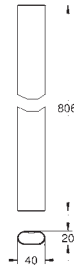

48 349 000

chrome

87.00

**Rainshower SmartControl
Shower system pipe for retrofitting**

metal
shower pipe for retrofitting - 15 cm shorter than
original shower system pipe
suitable for all Rainshower SmartControl shower systems
GROHE StarLight chrome finish