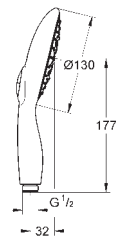

27 673 LS0 **moon white** 82.00

Power&Soul 130
Hand shower 4+ sprays, spray plate white
GROHE Rain O², Rain, Bokoma Spray, Jet
GROHE EcoJoy 9,5 l/min flow limiter
GROHE DreamSpray perfect spray pattern
GROHE One-click showering
spray selection via push of a button
GROHE StarLight chrome finish
SpeedClean anti-lime system
Inner WaterGuide for a longer life
universal mounting system, fitting all standard shower hoses
suitable for instantaneous heater
min. recommended pressure 1.0 bar