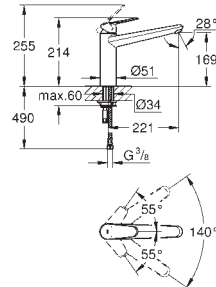

33 770 002 **chrome** **219.00**

Eurodisc Cosmopolitan
Single-lever sink mixer 1/2"
medium spout
single hole installation
GROHE StarLight finish
GROHE SilkMove 35 mm ceramic cartridge
mousseur
adjustable flow rate limiter
swivel cast spout
swivel area 140°
flexible connection hoses
rapid installation system