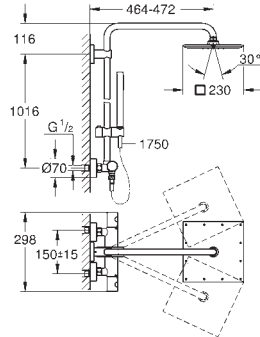

GROHE EUPHORIA SYSTEM

Ref. No.

Colour

Price netto (€)

26 187 000

chrome

781.00

Euphoria System 230

Shower system with thermostat for wall mounting

consisting of:

horizontal swivable 450 mm shower arm

exposed thermostat with

Aquadimmer function

allows change between:

head shower Allure 230 (27 479 000)

spray pattern: Rain

with ball joint

rotation angle $\pm 15^\circ$

hand shower Euphoria Cube Stick (27 698 000)

adjustable in height with gliding element (12 140 000)

Silverflex shower hose 1750 mm (28 388 000)

GROHE TurboStat compact cartridge

with wax thermosteement

GROHE SafeStop at 38°C

GROHE SafeStop Plus optional temperature limiter at 43°C included

GROHE DreamSpray perfect spray pattern

GROHE StarLight chrome finish

SpeedClean anti-lime system

Inner WaterGuide for a longer life

Twistfree to prevent hose from twisting

GROHE MetalGrip ergonomically shaped metal handles

suitable for instantaneous heaters

from 18 kW/h

minimum flow rate 7 l/min.

optional upgrade: **GROHE EasyReach** tray (26 362)

26 363 000

chrome

699.00