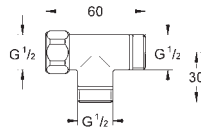

28 874 000 chrome 52.00

T connection, 1/2"
for connection to shower and bath/shower- mixer
union nut 1/2"
2 connections 1/2" for the shower hose or drain valves
GROHE StarLight chrome finish