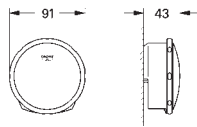

19 952 000 chrome 173.00

Talentofill
Inlet-, pop-up and waste-system
set for final installation
consisting of:
escutcheon, supply part, waste plug, fixing set
in combination with
Talentofill 28 990/28 991
GROHE StarLight chrome finish