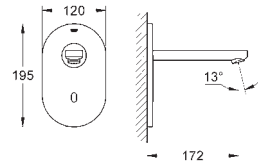

GROHE BLUETOOTH MONITORING

Ref. No.

Colour

Price netto (€)

36 410 000

chrome

600.00

Euroeco Cosmopolitan E Bluetooth

Infra-red electronic basin tap without mixing device

with infrared sensor and Bluetooth module for bi-directional communication for monitoring, configuration and service purpose with transformer 100-240 V AC, 50-60 Hz, 6.75 V DC set for final installation for concealed fitting box
36 336 000/36 337 000

GROHE StarLight finish

GROHE EcoJoy technology for less water and perfect flow laminar flow straightener 9 l/min.

chrome escutcheon and spout

projection 172 mm

with Bluetooth 4.0* for wireless data communication

for Apple** and Android devices

Bluetooth range (max. 10 m) varies depending on used

materials and walls between transmitter and receiver

monitoring

password protected products

app detects all Bluetooth products in range

auto flush cycles and timing last auto flush

usage per day / 30 days

thermal disinfection cycles and timings last disinfection

configuration

detection range and shut off delay

auto flush

thermal disinfection

cleaning mode

2 on/off timers

identification by name

service

send and save 3 profiles

reset to factory or user settings

hard and software version

CE approved

acoustic group I in accordance with DIN 4109

36 337 000

chrome

112.00