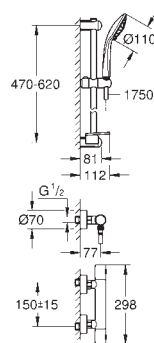

Grohtherm 1000 Cosmopolitan M
Thermostatic shower mixer 1/2" with shower set

consisting of:

Grohtherm 1000 Cosmopolitan M thermostatic shower mixer 1/2"

(34 065 002)

Euphoria 110 Massage shower set,

600 mm (27 231)

min. recommended pressure 1.0 bar