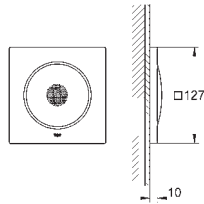

GROHE F-DIGITAL DELUXE

Ref. No. Colour Price netto (€)

36 360 000 chrome 1,100.00

**Rainshower F-Series
Sound set**
127 x 127 mm per module
full range stereo speaker
consisting of:
2 speakers with plug connections
waterproof & corrosion protected
GROHE StarLight chrome finish
requires rough-in set (29 073 000), F-digital Deluxe base unit
box (26 374 000 or 36 397 000), Bluetooth unit (36 371 000)
and various cable connections – all to be ordered separately
due to installation situation
For detailed planning and product information please
contact your local GROHE Customer Service.

29 073 000 chrome 246.00