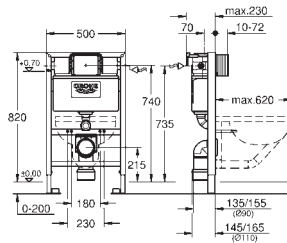

Rapid SL

Element for WC, 0.82 m installation height with flushing cistern 6 - 9 l

for on-the-wall installations or studded walls
powder coated steel frame, self-supporting
for dry-cladding, completely pre-assembled
with fixed connections
quick adjustment, lockable
fixing material
TÜV approved
2 WC fixing bolts
fixing device for ceramic
distance of fixing bolts 180/230 mm
outlet bend Ø 90 mm
depth adjustable
reducer Ø 90/110 mm
inlet and outlet connecting set

flushing cistern 6 - 9 l containing the following features:

pneumatic discharge valve offering 3 modes of operation: dual flush or start/stop or single flush
front or top actuation
water supply from left/right or back
low noise (group I acc. to German Noise Specification)
insulated against condensation
angle valve 1/2"
water inlet with pipe fixation
Shortable inspection shaft incl. protection during construction phase

including wall brackets 38 558 00M for on-the-wall installation
for mounting of small flush plates please order revision shaft 40 950 000 (sold separately)
for installation in Scandinavia please order adapter 38 338 000 (sold separately)