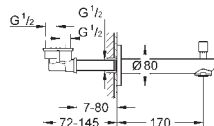

Eurosmart Cosmopolitan
Bath spout

wall mounted
GROHE StarLight chrome finish
mousseur
automatic diverter: bath/shower
male thread 1/2"
projection 170 mm

GROHE EUROSMART

		<p>23 788 002 chrome 78.00</p> <p>Eurosmart Single-lever basin mixer 1/2" S-Size single hole installation metal lever GROHE SilkMove 35 mm ceramic cartridge adjustable flow rate limiter with temperature limiter GROHE StarLight chrome finish GROHE EcoJoy mousseur 3.8 l/min GROHE QuickFix rapid installation system pop-up waste set 1 1/4" flexible connection hoses</p> <p>33 265 002 chrome 95.00 ditto, with GROHE EcoJoy mousseur 5.7 l/min</p>
		<p>23 588 000 chrome 91.00</p> <p>Eurosmart Single-lever basin mixer with angle valves, 1/2" consisting of: Eurosmart single-lever basin mixer, 1/2" (33 265 002) single hole installation metal lever GROHE SilkMove 35 mm ceramic cartridge adjustable flow rate limiter with temperature limiter GROHE StarLight chrome finish GROHE EcoJoy mousseur 5.7 l/min GROHE QuickFix rapid installation system pop-up waste set 1 1/4" flexible connection hoses angle valve, 1/2" (2 x 22 037 000)</p>
		<p>23 124 002 chrome 136.00</p> <p>Eurosmart Single-lever basin mixer 1/2" S-Size single hole installation metal lever GROHE SilkMove 35 mm ceramic cartridge adjustable flow rate limiter with temperature limiter GROHE StarLight chrome finish GROHE EcoJoy mousseur 4.0 l/min GROHE QuickFix rapid installation system retractable chain flexible connection hoses with shower set consisting of: hand shower with integrated diverter wall shower holder shower hose</p>
		<p>32 467 002 chrome 90.00</p> <p>Eurosmart Single-lever basin mixer 1/2" S-Size single hole installation metal lever GROHE SilkMove 35 mm ceramic cartridge adjustable flow rate limiter with temperature limiter GROHE StarLight chrome finish GROHE EcoJoy mousseur 5.7 l/min GROHE QuickFix rapid installation system smooth body flexible connection hoses</p>