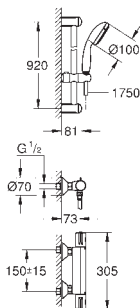

Grohtherm 800
Thermostatic shower mixer 1/2" with shower set
consisting of:
Grohtherm 800 thermostatic shower mixer 1/2"
(34 558 000)
Tempesta shower set II, 900 mm (27 646)
min. recommended pressure 1.0 bar

34 565 001 chrome 197.00