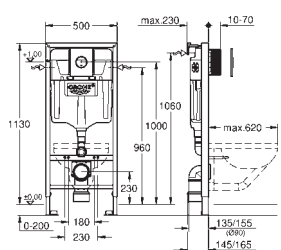

38 813 001 **chrome** **235.00**

Rapid SL
4-in-1 set for WC, 1.13 m installation height
with flushing cistern GD 2

consisting of:
Rapid SL element for WC (38 528 001)
Nova Cosmopolitan flush plate, chrome (38 765 000)
Rapid SL wall brackets (38 558 00M)
including WC set for noise protection (37 131 000)