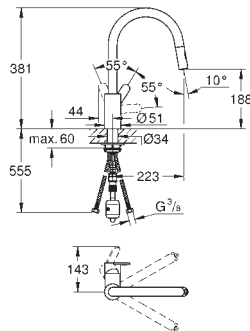

31 482 003

chrome

213.00

Eurostyle Cosmopolitan
Single-lever sink mixer 1/2"
high spout

single hole installation

GROHE StarLight chrome finish

GROHE SilkMove 35 mm ceramic cartridge

GROHE EasyDock guarantees easy retraction and

smooth docking back to the starting position

GROHE Zero separated inner water ways - lead and nickel free

pull-out dual spray

diverter: laminar spray/SpeedClean shower jet

adjustable flow rate limiter

swivel tubular spout

swivel area 360°

protected against backflow

flexible connection hoses

rapid installation system