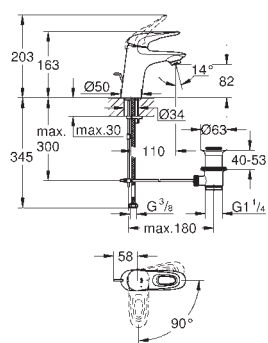

23 374 003
23 374 LS3

chrome
moon white/chrome

118.00
149.00

Eurostyle
Single-lever basin mixer 1/2"

S-Size

single hole installation

loop metal lever

GROHE SilkMove ES 35 mm ceramic cartridge

with energy saving function via cold start

adjustable flow rate limiter

with temperature limiter

GROHE StarLight chrome finish

GROHE EcoJoy mousseur 5.7 l/min

GROHE QuickFix rapid installation system

pop-up waste set 1 1/4"

flexible connection hoses