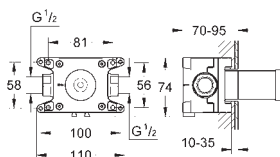

GROHE GROHTHERM 3000 COSMOPOLITAN

Ref. No. Colour Price netto (€)

35 028 000 **chrome** **135.00**

Rapido C
Rough-in for single volume control
for grid installation of Grohtherm Custom Shower system
built-in box with removable protection cover
waterproof membrane base for wall sealing
for masonry and drywall installation
fixing points for front and back wall
aramã DR
pre-assembled ceramic headpart 3/4"
connection threads 1/2"
flow rate:
55 l/min. at 3 bar
installation depth 70 - 95 mm
min. recommended pressure 1.0 bar