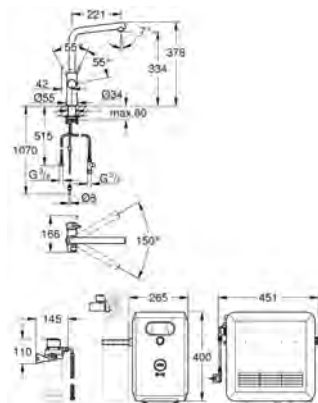

software set-up and monitoring of filter and CO₂ capacity

possible via GROHE Ondus app

push notifications at low filter resp. CO₂ capacity

additional monitoring via GROHE Blue Professional Browser-Monitor possible

with Bluetooth 4.0* and WIFI interface for wireless data communication

for Apple** and Android devices

Bluetooth range (max. 10 m) varies depending on used

materials and walls between transmitter and receiver

filter head with flexible water hardness adjustment

GROHE Blue filter, CO₂ bottle and cleaning cartridge are not included in the

delivery and have to be ordered separately

System requirements Apple

iPhone with iOS 9.0 or higher

System requirements Android

smart phone with Android 4.3 or higher

Mobile devices and GROHE Ondus App*** are not included in delivery and have to be ordered separately via an authorised Apple store/store/iTunes or Google Play store.

* The Bluetooth word mark and logos are registered trademarks owned by Bluetooth SIG, Inc. and any use of such marks by Grohe AG is under license. Other trademarks and trade names are those of their respective owners.

** Apple, the Apple logo, iPod, iPod Touch, iPhone and iTunes are trademarks of Apple Inc., registered in the U.S. and other countries. Apple is not responsible for the function of this device or its compliance with safety and regulatory standards.

*** Available for free via iTunes app or Google Play store.