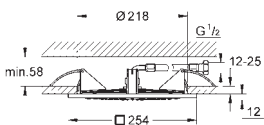

27 467 000 chrome 603.00

Rainshower F-Series 10" 254 x 254
Ceiling shower 1 spray

Rain
254 x 254 mm
metal
connection thread 1/2"
GROHE DreamSpray perfect spray pattern
GROHE StarLight chrome finish
SpeedClean anti-lime system
suitable for instantaneous heater
min. recommended pressure 1.0 bar

SHOWERS