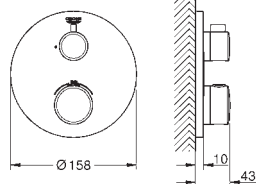

GROHE GROHTHERM 2 HANDLE TRIM SETS

Ref. No. Colour Price netto (€)

24 075 000 chrome 313.00

Grotherm
Thermostatic mixer for 1 outlet with shut off valve

set for final installation for
GROHE Rapido SmartBox 35 600 000
GROHE TurboStat compact cartridge
with wax thermostatic element
GROHE StarLight chrome finish
wall escutcheon with **GROHE QuickFix** (covered
escutcheon- and shaft sealing, covered fixing)
metal escutcheon, retroactively 6° adjustable
GROHE SafeStop at 38°C
GROHE SafeStop Plus optional temperature limiter at 43°C or 46°C included
built-in non return valves and dirt strainers
ceramic stop valve, 120°
flow performance:
outlet B = 27 l/min
outlet C = 30 l/min
without roughing-in-set

35 600 000 chrome 68.00
GROHE Rapido SmartBox universal rough-in box for concealed installation

24 076 000 chrome 349.00