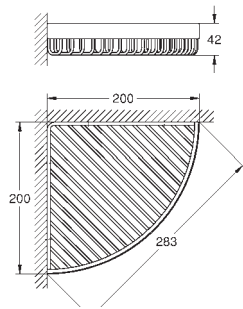

40 809 000 chrome 108.33

Selection Cube
Large corner basket
material: metal
for corner installation
GROHE StarLight finish