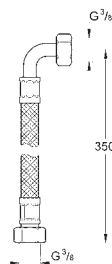

45 704 000

chrome

40.00

Flexible connection hose
300 mm
3/8" x 3/8"

43 813 000

chrome

156.00

Cartridge
for Contromix Surf/Public