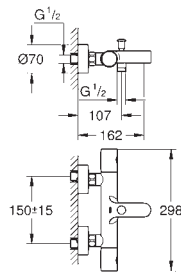

Grohtherm 1000 Cosmopolitan M
Thermostatic bath mixer 1/2"
wall mounted

GROHE StarLight chrome finish

GROHE MetalGrip ergonomically shaped metal handles

GROHE SafeStop at 38°C

GROHE SafeStop Plus optional temperature limiter at 43°C included

GROHE TurboStat compact cartridge

with wax thermoelement

integrated mixed water shut off

automatic diverter: bath/shower

volume handle with **GROHE EcoButton** (economy

button with individually adjustable economy stop)

ceramic headpart 1/2", 180°

shower bottom outlet 1/2"

mousseur

built-in non return valves

dirt strainers

protected against backflow

S-unions

metal escutcheon

min. recommended pressure 1.0 bar

GROHE EcoJoy technology for less water and perfect flow

34 286 002	chrome	338.00