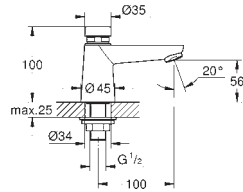

GROHE EUROECO COSMOPOLITAN T

Ref. No.

Colour

Price netto (€)

36 265 000

chrome

129.00

**Euroeco Cosmopolitan T
Self-closing pillar tap 1/2"**

for cold or premixed water
marking: blue/red

GROHE StarLight chrome finish

3 adjustable flow times: short - medium - long
(factory setting: short), approx. 7, 15, 30 sec
(pressure dependent)

min. recommended pressure 1.0 bar