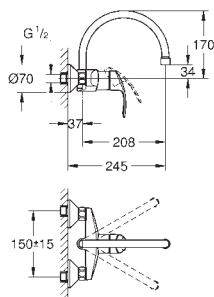

32 482 002

chrome

141.00

Eurosmart
Single-lever sink mixer 1/2"
wall mounted
GROHE StarLight finish
GROHE SilkMove 35 mm ceramic cartridge
mousseur
adjustable flow rate limiter
swivel area 360°
swivel tubular spout
projection 186 mm
integrated temperature limiter
S-unions