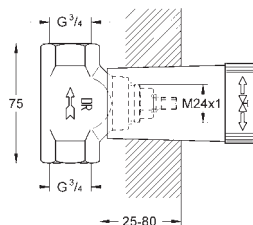

29 813 000 **chrome** **35.00**

Concealed valve 3/4"
pre-assembled ceramic headpart 3/4"
90°
threaded union 3/4"
installation depth adjustable
25 - 80 mm
DR-brass
min. recommended pressure 1.0 bar