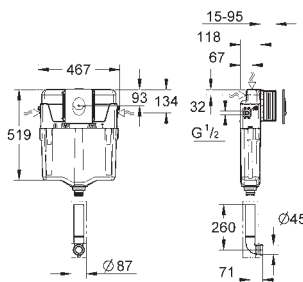

38 895 000

chrome

188.00

GD2 set

6 l flush
adjustment ex factory 6 l and 3 l
pneumatic discharge valve offering 3 modes of operation: dual flush or start/stop or single flush
water supply from left/right/back or top
low noise (group I acc. to German Noise Specification)
insulated against condensation
1/2" water supply connection including integrated angle valve and push fit flexible hose union
no tools required for the installation of the inspection shaft incl. protection during construction phase for vertical or horizontal use
flush pipe insulated against condensation
fixing brackets
inlet and outlet connecting set
fixing device for ceramic
Skate Air wall plate
vertical installation
156 x 197 mm
chrome
made of ABS
GROHE StarLight chrome finish
GROHE EcoJoy technology for less water and perfect flow