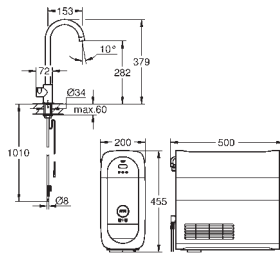

materials and walls between transmitter and receiver

adjustable for GROHE Blue filter S-Size, GROHE Blue activated

carbon filter and GROHE Blue magnesium+ filter

GROHE Blue filter S-Size, filter head with

flexible water hardness adjustment

for regions with water hardness of more than 9° dKH

for regions with water hardness below 9° dKH please

order activated carbon filter 40 547 001

GROHE Blue 425 g CO₂ bottle

System requirements

Apple

iPhone with iOS 9.0 or higher

System requirements

Android

smart phone with Android 4.3 or higher

Mobile devices and GROHE Ondus App*** are not included in delivery and have to be ordered separately via an authorised Apple store/store/iTunes or Google Play store.

* The Bluetooth word mark and logos are registered trademarks owned by Bluetooth SIG, Inc. and any use of such marks by Grohe AG is under license. Other trademarks and trade names are those of their respective owners.

** Apple, the Apple logo, iPod, iPod Touch, iPhone and iTunes are trademarks of Apple Inc., registered in the U.S. and other countries. Apple is not responsible for the function of this device or its compliance with safety and regulatory standards.

*** Available for free via iTunes app or Google Play store.

This product includes an article which is declared as a hazardous substance. Find more information in the safety data sheet. You can download the safety data at: www.grohe.com/safety-data-sheets/