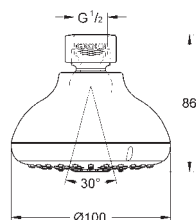

GROHE TEMPESTA

Ref. No.

Colour

Price netto (€)

27 606 001

chrome

43.00

Tempesta 100

Head shower 4 sprays

GROHE Rain O², Rain, Massage, Jet

ball joint ± 15° rotatable

connection thread 1/2"

GROHE EcoJoy 9,5 l/min flow limiter

GROHE DreamSpray perfect spray pattern

GROHE StarLight chrome finish

SpeedClean anti-lime system

Inner WaterGuide for a longer life

suitable for instantaneous heater

min. recommended pressure 1.0 bar