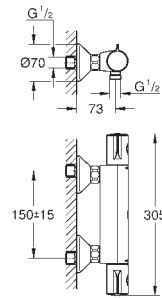

GROHE GROHTHERM 800

Ref. No.

Colour

Price netto (€)

34 558 000

chrome

188.00

Grotherm 800

Thermostatic shower mixer 1/2"

wall mounted

GROHE StarLight chrome finish

GROHE SafeStop at 38°C

GROHE SafeStop Plus optional temperature limiter at 43°C included

GROHE TurboStat compact cartridge

with wax thermoelement

integrated mixed water shut off

volume handle with **GROHE EcoButton** (economy

button with individually adjustable economy stop)

ceramic headpart 1/2", 180°

shower bottom outlet 1/2"

dirt strainers

built-in non return valves

protected against backflow

S-unions

metal escutcheon

min. recommended pressure 1.0 bar

GROHE EcoJoy technology for less water and perfect flow

34 567 000

chrome

244.00