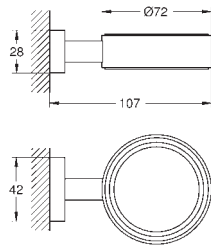

GROHE ESSENTIALS CUBE

Ref. No. Colour Price netto (€)

40 508 001 **chrome** **27.49**

Essentials Cube Holder
material: metal
for crystal glass (40 372 001)
soap dish (40 368 001) or soap dispenser (40 394 001)
concealed fastening
GROHE StarLight chrome finish