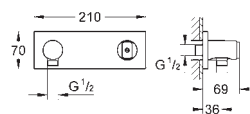

GROHE SHOWER ACCESSORIES

Ref. No. Colour Price netto (€)

27 621 000 chrome 313.00

Grotherm F
Wall shower union with integrated shower holder
Vertical or horizontal installation
for use with rough-in box 35 034 000 (1/2" connection) /
35 035 (1/2" NPT connection)
sold separately
shower outlet 1/2"
hand shower and shower hose sold separately
protected against backflow
vertical and horizontal installation