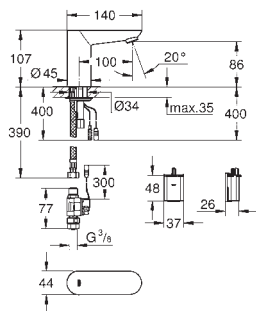

GROHE EUROECO COSMOPOLITAN E

Ref. No.

Colour

Price netto (€)

36 271 000

chrome

271.00

Euroeco Cosmopolitan E

Infra-red electronic basin tap without mixing device
with infrared sensor for bi-directional communication
for monitoring, configuration and service purpose
for cold or premixed water

6 V lithium-battery, type CR-P2

battery lifetime: approx. 7 years (150 actuations a day)
GROHE EcoJoy mousseur 5.7 l/min
flexible connection hoses

dirt strainers
external solenoid valve
external battery
rapid installation system
multistage battery status display
7 pre-set programs:

auto flush
thermal disinfection
cleaning mode
additional functions and precise settings
by remote control 36 407

CE approved
acoustic group I in accordance with DIN 4109
type of protection faucet IP 59K

36 269 000

chrome

308.00