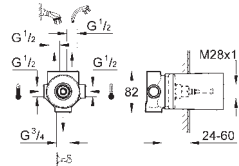

29 708 000 **chrome** 284.00

**5-way diverter
concealed body, 1/2"**
without finishing trim set
wall installation
with ceramic sealing discs
connection cold and hot 1/2"
2 outlets 1/2"
bath outlet 3/4"
protection sleeve
installation depth infinitely adjustable
24-60 mm
DR-brass