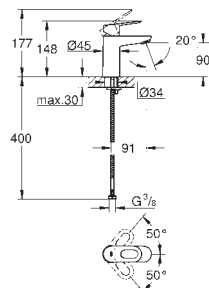

23 337 000 **chrome** **73.00**

BauLoop
Single-lever basin mixer 1/2"
S-Size
single hole installation
metal lever
GROHE Longlife 28 mm ceramic cartridge
GROHE StarLight chrome finish
GROHE EcoJoy technology for less water and perfect flow
GROHE EcoJoy mousseur 5.7 l/min
rapid installation system
smooth body
flexible connection hoses
min. recommended pressure 1.0 bar