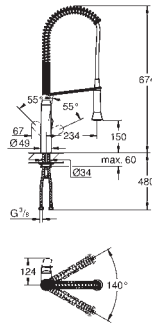

GROHE Red
Tea glasses (4 pieces)
heat proof glass with GROHE Red decor
dish washer safe
volume 250 ml

GROHE K7

GROHE K7

Ref. No. Colour Price netto (€)

32 950 000	chrome	736.00
32 950 DC0	supersteel	817.00
32 950 A00	hard graphite	*
32 950 AL0	brushed hard graphite	*