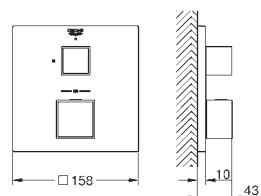

24 153 000 chrome 406.00

Grohtherm Cube
Thermostatic mixer for 1 outlet with shut off valve
set for final installation for
GROHE Rapido SmartBox 35 600 000
GROHE TurboStat compact cartridge
with wax thermoelement
GROHE StarLight chrome finish
wall escutcheon with **GROHE QuickFix** (covered
escutcheon- and shaft sealing, covered fixing)
metal escutcheon, retroactively 6° adjustable
GROHE SafeStop at 38°C
GROHE SafeStop Plus optional temperature limiter at 43°C or 46°C included
built-in non return valves and dirt strainers
ceramic stop valve, 120°
flow performance:
outlet B = 27 l/min
outlet C = 30 l/min
without roughing-in-set

35 600 000 chrome 68.00
GROHE Rapido SmartBox universal rough-in box for concealed installation