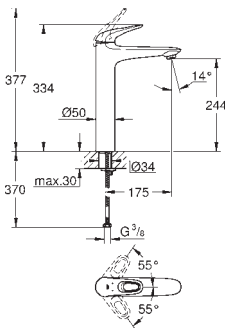

23 570 003 chrome 231.00
23 570 LS3 moon white/chrome 298.00

Eurostyle
Single-lever basin mixer 1/2"
XL-Size
single hole installation
loop metal lever
for free-standing basins
GROHE SilkMove 35 mm ceramic cartridge
with temperature limiter
GROHE StarLight chrome finish
GROHE EcoJoy mousseur 5.7 l/min
GROHE QuickFix rapid installation system
smooth body
flexible connection hoses