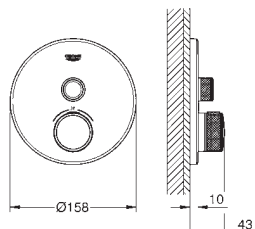

29 118 000 **chrome** **432.00**
29 118 DC0 **supersteel** **586.00**
29 118 AL0 **brushed hard graphite** **586.00**

Grotherm SmartControl
Thermostat for concealed installation with one valve
set for final installation for
GROHE Rapido SmartBox 35 600 000
metal wall escutcheon with **GROHE QuickFix**
(covered escutcheon and shaft sealing, covered
fixing), retroactively 6° adjustable
GROHE StarLight chrome finish
GROHE SmartControl push for ON-OFF, turn for
volume adjustment from EcoJoy to full flow, exchangeable symbols
GROHE TurboStat compact cartridge
with wax thermoelement
GROHE SafeStop at 38°C
GROHE SafeStop Plus optional temperature limiter at 43°C or 46°C included
built-in non return valves and dirt strainers
without roughing-in-set
flow performance:
outlet A (to external shut-off) = 34 l/min
outlet B/C = 29 l/min

35 600 000 **chrome** **68.00**
GROHE Rapido SmartBox universal rough-in box for concealed installation