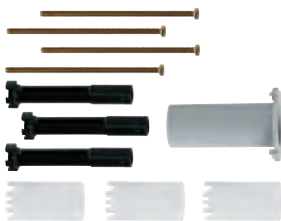

14 048 000

chrome

129.00

**Rapido SmartBox
Universal extension set single-lever mixers, 25 mm**

25 mm
fits Grotherm SmartControl and SmartControl Mixer sets for final installation with up to three functions in combination with GROHE Rapido SmartBox