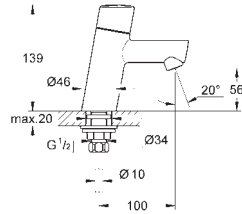

GROHE CONCETTO

Ref. No. Colour Price netto (€)

32 207 001 **chrome** **110.00**
Concetto
Pillar tap
XS-Size
single hole installation
metal lever
ceramic headparts 1/2", 90°
GROHE StarLight chrome finish
GROHE EcoJoy SpeedClean mousseur 5.7 l/min
union nut 1/2" x 10.5 mm
acoustic group I in accordance with DIN 4109