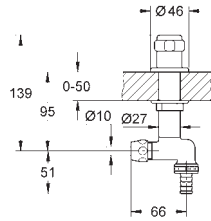

GROHE WAS VALVES

Ref. No. Colour Price netto (€)

41 050 000 chrome 91.00

Original WAS under-basin valve 1/2"
Sink installation
adjustable up to 50 mm
grease chamber headpart 1/2" for closable hose connection
non-return valve type EB
protected against backflow
GROHE StarLight finish
for combination with pipe ventilating valve type HB 41 239 000