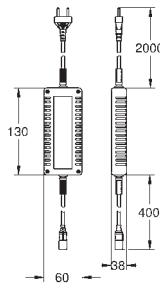

GROHE F-digital Deluxe

Power supply base unit box

power supply for base unit box (26 374 000 or 36 397 000)

each power supply for 2 light/sound modules (36 359 000)

or 1 ceiling shower with integrated light (27 865 000)

total 2 power supplies max (8 devices max.) can be

connected to the base unit box

with one power supply 4 devices (light/sound modules) can be driven

- ceiling shower with integrated light (27 865 000): 4 devices

- per light module: 1 device

- per sound module: 1 device

input voltage: 90-240 V AC, 50-60 Hz

output voltage: 12 V DC

CE approved

36 371 000 chrome 635.00

GROHE F-digital Deluxe

Bluetooth unit BT-01A for Apple and Android devices

with integrated electronic for wireless data communication

combinable with existing 36 365 000 docking station

wall mounted

86 x 73 x 42 mm

Features:

reset switch

status indicator (LED)

stand alone/maximum configuration

one-to-one connection

with safety cut-off mechanism (1 user)

safety shutdown in case of connection loss

connection cable set for data communication and power supply (5 m each)

CE approved

bluetooth transmitter power supply: 12 V

bluetooth transmitter frequency: 2.4 GHz

Bluetooth range (max. 10 m) varies depending on used

materials and walls between transmitter and receiver

requires Base Unit Box 2.0 Bluetooth (36 397 000) – to be ordered separately

bluetooth-enabled device (bluetooth V2.1 or higher) necessary