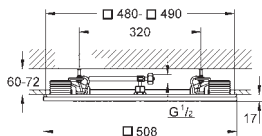

GROHE HEAD AND SIDE SHOWERS

Ref. No. Colour Price netto (€)

26 373 001 **chrome** 19,700.00

Rainshower F-Series 40" AquaSymphony
Ceiling shower 6+ sprays with light
1016 mm x 762 mm x 145 mm
metal
minimum flow rate 25 l/min
min. recommended pressure 3.0 bar
1 x AquaCurtain
1 x Pure XL spray
1 x 2 cold mist spray
2 x GROHE PureRain spray 400 x 190 mm
2 x XL Waterfall (separately controlled)
1 x 4 Bokoma Spray with adjustment angle 20° and combinations
full spectrum LED: soft light with changing rainbow colours
individually adjustable: permanent lighting with colour selection
power supply for light 12 V DC
CE approved
SpeedClean anti-lime system
GROHE DreamSpray perfect spray pattern
GROHE StarLight finish

requires rough-in set (26 376 001), F-digital Deluxe base unit box (26 376 000), Bluetooth unit (36 371 000) and various cable connections – all to be ordered separately due to individualised installation

The ceiling construction must be appropriate for the static requirement of the product (total product weight > 70 kg). Ceiling shower has to be controlled by 8 outlets + 1 hand shower outlet and the performance of the waste must be of sufficient size (> 100 l/min). For detailed planning please see separate planning & installation guide before start.

recommendation: configuration with Grohtherm F or Grohtherm SmartControl

this product contains built-in LED lamps, which cannot be changed: energy efficiency class: A++

26 376 001 **chrome** 1,860.00

Rainshower F-Series 40"
Roughing-in set
for use with Rainshower F-Series 40" AquaSymphony ceiling shower
1000 mm x 745 mm x 152 mm
min. installation depth: 167 mm
waterways: brass
1/2" connections