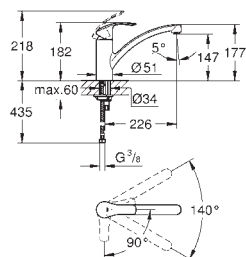

30 260 002 chrome 113.00

Eurosmart
Single-lever sink mixer 1/2"
low spout
single hole installation
GROHE StarLight finish
GROHE SilkMove ES 35 mm ceramic cartridge
with energy saving function via cold start
adjustable flow rate limiter
swivel cast spout
swivel area 140°
separate inner water ways – lead and nickel free
mousseur with coin slot for tool free replacement
flexible connection hoses
rapid installation system
min. recommended pressure 1.0 bar