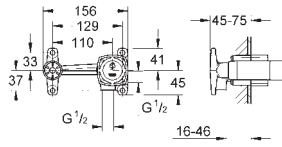

GROHE GRANDERA

Ref. No. Colour Price netto (€)

23 319 000 chrome 200.00

Grandera
Single-lever mixer 1/2", concealed body
for 2-hole basin mixers
wall installation
without finishing trim set
GROHE SilkMove 35 mm ceramic cartridge
adjustable flow rate limiter
installation depth 45 to 75 mm
installation device
min. recommended pressure 1.0 bar