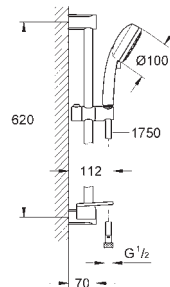

27 928 002

chrome

61.00

**Tempesta Cosmopolitan 100
Shower rail set 2 sprays**

consisting of:

hand shower (27 571)
shower rail, 600 mm (27 521)
Relaxaflex hose 1750 mm 1/2" x 1/2" (28 154)

GROHE EasyReach tray (27 596)

GROHE DreamSpray perfect spray pattern

GROHE StarLight chrome finish

SpeedClean anti-lime system

Inner WaterGuide for a longer life

suitable for instantaneous heater

min. recommended pressure 1.0 bar