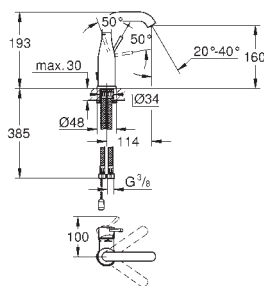

23 480 001 **chrome** **168.00**
Essence
Single-lever basin mixer 1/2"
M-Size
single hole installation
metal lever
GROHE SilkMove 28 mm ceramic cartridge
with temperature limiter
GROHE StarLight chrome finish
GROHE EcoJoy mousseur 5.7 l/min
GROHE AquaGuide adjustable mousseur
GROHE QuickFix Plus installation system
swivel spout with mousseur and stop limiter
retractable chain
flexible connection hoses