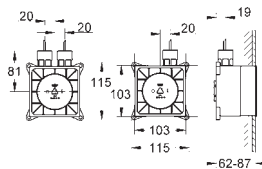

Rainshower F-Series
Rough-in set light set
for use with double light modules (36 359 000)
consisting of:
- 2 rough-in sets (115 x 115 x 62-87 mm)
- 2 cable extensions (5 m each)