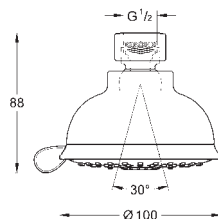

27 610 001 **chrome** 49.00

Tempesta Rustic 100
Head shower 4 sprays
GROHE Rain O², Rain, Massage, Jet
ball joint $\pm 15^\circ$ rotatable
connection thread 1/2"
GROHE EcoJoy 9,5 l/min flow limiter
GROHE DreamSpray perfect spray pattern
GROHE StarLight chrome finish
SpeedClean anti-lime system
Inner WaterGuide for a longer life
suitable for instantaneous heater
min. recommended pressure 1.0 bar