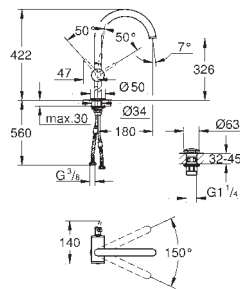

32 647 003	chrome	455.40
32 647 DC3	supersteel	683.00
32 647 GL3	cool sunrise	*
32 647 DA3	warm sunset	*
32 647 AL3	brushed hard graphite	781.00

Atrio
Single-lever basin mixer 1/2"
XL-Size
single hole installation
for free-standing basins
GROHE SilkMove 28 mm ceramic cartridge
GROHE StarLight chrome finish
GROHE EcoJoy 5.7 l/min laminar mousseur
swivel tubular C-spout with mousseur
stop limiter
Push-open waste set 1 1/4"
flexible connection hoses