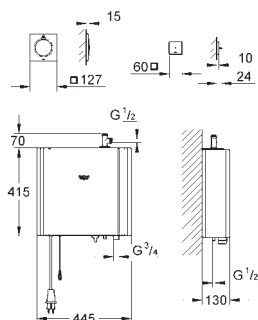

GROHE F-DIGITAL DELUXE

Ref. No.

Colour

Price netto (€)

36 362 000

chrome

3,270.00

GROHE F-digital Deluxe Steam generator 2.2 kW with steam outlet and temperature sensor

consisting of:
steam generator
415 x 445 x 130 mm
suitable for steam rooms up to 2.5 m³
supply voltage 230 V AC, 50 Hz
power 2.2 kW
water inlet 3/4"
operating pressure 1 – 5 bar (above pressure reducer)
automatic emptying
water outlet 1/2"
steam temperature: max. 55° C
steam outlet 1/2"
type of protection IP 23
CE approved

steam outlet module with indentation for fragranced oil
127 x 127 mm
connection thread 1/2"

temperature sensor module
60 x 60 x 12 mm

SpeedClean anti-lime system

GROHE StarLight chrome finish

requires rough-in set (29 074 000), F-digital Deluxe base unit box (26 374 000 or 36 397 000), Bluetooth unit (36 371 000) and various cable connections – all to be ordered separately due to installation situation

For detailed planning and product information please contact your local GROHE Customer Service.

SHOWERS