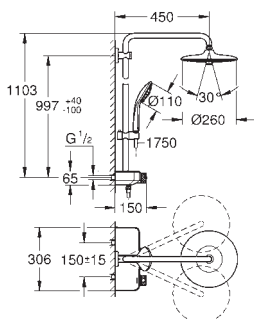

GROHE EUPHORIA SMARTCONTROL SYSTEM

Ref. No.

Colour

Price netto (€)

26 509 000

chrome

792.00

Euphoria SmartControl System 260 Mono Shower system with thermostat for wall mounting

consisting of:

horizontal 450 mm shower arm
upper bracket adjustable for minimal adaption to existing drilling holes
exposed SmartControl thermostat

allows change between:

head shower Euphoria 260 (26 455)

3 spray patterns:

Rain, SmartRain, Jet

with ball joint

rotation angle $\pm 15^\circ$

hand shower Euphoria 110 Massage, spray plate white (27 221 001)

3 spray patterns:

Rain, SmartRain, Massage

adjustable in height with gliding element

Silverflex shower hose 1750 mm (28 388 000)

GROHE DreamSpray perfect spray pattern

GROHE StarLight chrome finish

GROHE CoolTouch no risk of scalding

GROHE TurboStat compact cartridge

with wax thermoelement

GROHE EcoJoy technology for less water and perfect flow

- GROHE SafeStop at 38°C

GROHE SafeStop Plus optional temperature limiter at 43°C included

GROHE SmartControl push for ON-OFF, turn for

volume adjustment from EcoJoy to full flow

integrated **GROHE EasyReach** shower tray

SpeedClean anti-lime system

Inner WaterGuide for a longer life

Twistfree to prevent hose from twisting

suitable for instantaneous heaters

from 18 kW/h

minimum flow rate 7 l/min.

min. recommended pressure 1.0 bar

26 510 000

chrome

922.00