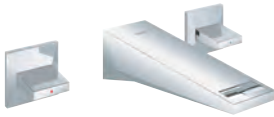

20 346 000	chrome	636.00
20 346 DC0	supersteel	*
20 346 A00	hard graphite	*
20 346 AL0	brushed hard graphite	*

Allure Brilliant
Three-hole basin mixer 1/2"
S-Size
wall mounted
without concealed body
set for final installation for
29 025 000
valves hot/cold with ceramic headparts 1/2" - 90°
GROHE StarLight chrome finish
GROHE EcoJoy 5.0 l/min. flow limiter
projection 161 mm
min. recommended pressure 1.0 bar

20 348 000	chrome	800.00
20 348 DC0	supersteel	*
20 348 A00	hard graphite	*
20 348 AL0	brushed hard graphite	*

ditto, projection 210 mm