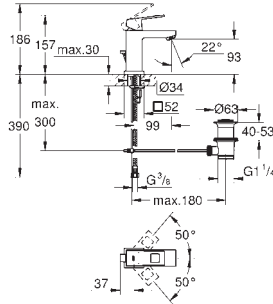

23 127 00E **chrome** **215.00**
Eurocube
Single-lever basin mixer 1/2"
S-Size
single hole installation
 metal lever
GROHE SilkMove 28 mm ceramic cartridge
 temperature limiter
GROHE StarLight chrome finish
GROHE EcoJoy SpeedClean mousseur 5.7 l/min
GROHE QuickFix Plus installation system
 pop-up waste set 1 1/4"
 flexible connection hoses