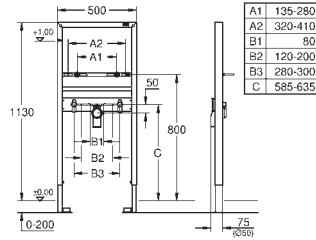

GROHE RAPID SL FOR WASH BASIN AND BIDET

Ref. No.

Colour

Price netto (€)

38 554 001

chrome

148.00

Rapid SL
Element for wash basin, single hole installation
with noise protection

1.13 m installation height

for on-the-wall installations or studded walls
powder coated steel frame, self-supporting
for dry-cladding, completely pre-assembled
with fixed connections
quick adjustment, lockable
fixing material
TÜV approved
wash basin fixing bolts M10 with
fixing device for ceramic
variable distance of fixing bolts
HT-outlet bend Ø 50 mm
seal Ø 32 mm

2 noise protected fitting connections 1/2"

for on-the-wall installation please order wall brackets 38 558 00M (sold separately)