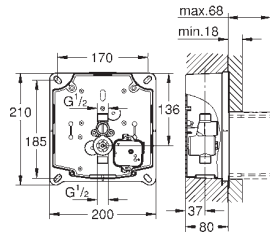

GROHE BLUETOOTH MONITORING

Ref. No.

Colour

Price netto (€)

37 338 000

chrome

131.00

GROHE Rapido U
roughing-in set for urinal
for manual actuation or Tectron
infra-red electronic 6 V or 230 V
water group with stop valve
flow pressure min 0.5 bar
operating pressure max 10 bar
flush aid
functional unit checked ex factory
water supply connections 1/2" outer thread
connecting box for mains supply
installation box with gasket
fixing points for dry cladding and
masonry-in
shortable inspection shaft incl. protection

37 505 SD0

stainless steel

759.00