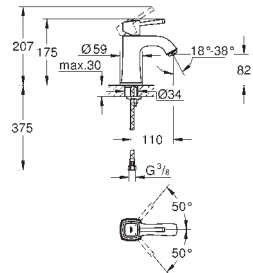

23 310 000	chrome	354.00
23 310 IGO	chrome/gold	406.00
23 310 DA0	warm sunset	414.00

Grandera
Single-lever basin mixer 1/2"
M-Size
single hole installation
GROHE SilkMove 28 mm ceramic cartridge
temperature limiter
GROHE StarLight chrome finish
GROHE EcoJoy technology for less water and perfect flow
GROHE QuickFix installation system
GROHE AquaGuide adjustable mousseur 5.7 l/min
smooth body
flexible connection hoses
min. recommended pressure 1.0 bar