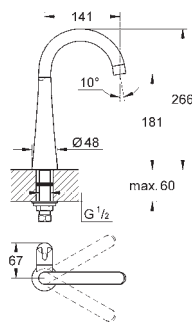

30 026 SD0

stainless steel

424.00

Zedra
Pillar tap 1/2"
single hole installation
GROHE StarLight finish
ceramic headpart 1/2", 90°
mousseur
swivel tubular spout
swivel area 360°