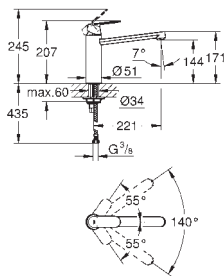

30 193 000
30 193 DC0

chrome
supersteel

122.00
156.00

Eurosmart Cosmopolitan
Single-lever sink mixer 1/2"

medium spout
single hole installation
GROHE StarLight finish
GROHE SilkMove 35 mm ceramic cartridge
mousseur
adjustable flow rate limiter
swivel tubular spout
swivel area 140°
flexible connection hoses
rapid installation system
min. recommended pressure 1.0 bar