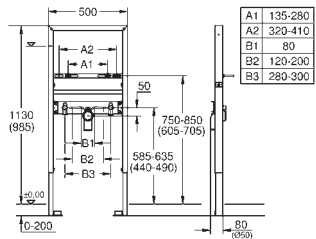

39 052 000

chrome

145.00

Rapid SL
Element for wash basin, single hole installation, height adjustable
with noise protection

1.13 m installation height

for on-the-wall installations or studded walls
powder coated steel frame, self-supporting
for dry-cladding, completely pre-assembled
with fixed connections
quick adjustment, lockable
fixing material
TÜV approved
fixing and connecting traverse, height adjustable
wash basin fixing bolts M10 with
fixing device for ceramic
variable distance of fixing bolts
HT-outlet bend Ø 50 mm
seal Ø 32 mm

2 noise protected fitting connections 1/2"

for on-the-wall installation please order wall brackets 38 558 00M (sold separately)