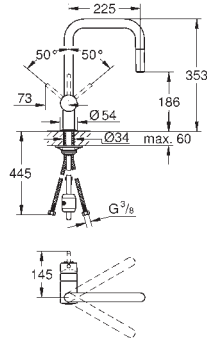

GROHE MINTA / MINTA TOUCH

Ref. No. Colour Price netto (€)

32 322 002	chrome	234.00
32 322 DC2	supersteel	304.00
32 322 DA2	warm sunset	*
32 322 DL2	brushed warm sunset	*
32 322 A02	hard graphite	*
32 322 AL2	brushed hard graphite	*

Minta
Single-lever sink mixer 1/2"

U - spout

single hole installation

GROHE StarLight chrome finish

GROHE SilkMove 46 mm ceramic cartridge

GROHE EasyDock guarantees easy retraction and

smooth docking back to the starting position

pull-out dual spray

diverter: laminar spray/SpeedClean shower jet

adjustable flow rate limiter

swivel tubular spout

swivel area 360°

integrated non-return valve

protected against backflow

flexible connection hoses

rapid installation system

min. recommended pressure 1.0 bar

40 684 000	chrome	75.00

Minta

Lever

for Minta single lever sink mixer