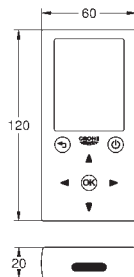

36 407 001 **chrome** **308.00**

Remote control
for all GROHE one eye infra-red products as of 06/2015
and GROHE Blue Home until 12/2018

monitoring
consumption and usage data
thermal disinfection cycles (infrared faucets)
auto flush cycles (infrared faucets)
cleaning mode cycles (GROHE Blue Home)
filter and CO₂ capacity (GROHE Blue Home)
configuration
cleaning mode on/off
thermal disinfection (infrared faucets)
detection range
shut off delay (infrared faucets)
auto flush (infrared faucets)
filter capacity (GROHE Blue Home)
service
send and save profile
reset to factory or user settings
filter capacity (GROHE Blue Home)
demo mode
error codes (GROHE Blue Home)

3 x 1.5 V AAA DC battery supply