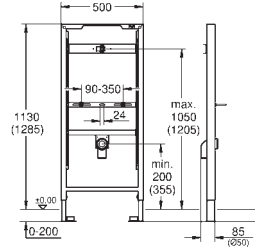

GROHE RAPID SL FOR URINAL

Ref. No.

Colour

Price netto (€)

38 517 001

chrome

219.00

Rapid SL
Element for urinal without fitting
1.13 and 1.30 m installation height
for manual / electronic actuation
for exposed fittings

for on-the-wall installations or studded walls
powder coated steel frame, self-supporting
for dry-cladding, completely pre-assembled
height adjustable fitting connections
quick adjustment, lockable
fixing material
TÜV approved
HT-outlet bend Ø 50 mm
fixing bolts M8, with fixing device for the ceramic
inlet connection and inlet connecting set
for on-the-wall installation please order wall brackets 38 558 00M (sold separately)

38 558 00M

chrome

23.00