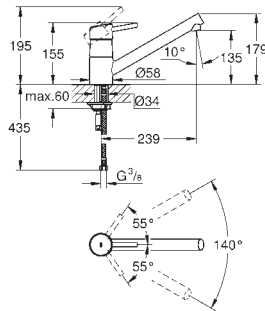

32 659 001

chrome

181.00

Concetto
Single-lever sink mixer 1/2"
low spout
single hole installation
GROHE StarLight finish
GROHE SilkMove 35 mm ceramic cartridge
mousseur
adjustable flow rate limiter
swivel cast spout
swivel area 140°
flexible connection hoses
rapid installation system