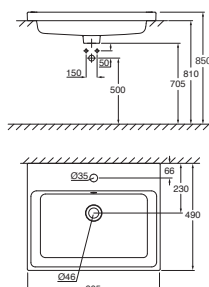

39 479 00H

alpine white

166.00

Cube Ceramic Counter basin 60
flat back side glazed
built-in
1 hole punched, 2 holes pre-punched
with overflow
605 x 490 mm
including fixation set
sanitary ware
PureGuard anti scale coating and anti bacterial glazing
16 pieces per pallet

CERAMICS