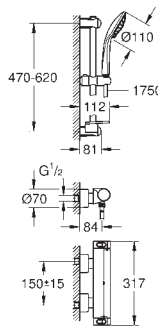

Grohtherm 2000
Thermostatic shower mixer 1/2" with shower set
consisting of:
Grohtherm 2000 thermostat shower mixer (34 169)
Euphoria 110 Massage shower set,
600 mm (27 231)
min. recommended pressure 1.0 bar

18 608 001

chrome

44.00