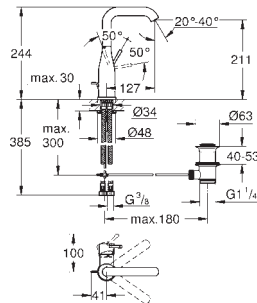

32 628 001 **chrome** **199.00**
32 628 DC1 **supersteel** **247.00**
32 628 *** **SPA colours** **264.00**

Essence
Single-lever basin mixer 1/2"
L-Size
single hole installation
metal lever
GROHE SilkMove 28 mm ceramic cartridge with temperature limiter
GROHE StarLight chrome finish
GROHE EcoJoy mousseur 5.7 l/min
GROHE AquaGuide adjustable mousseur
GROHE QuickFix Plus installation system
swivel spout with mousseur and stop limiter
pop-up waste set 1 1/4"
flexible connection hoses
min. recommended pressure 1.0 bar

*** SPA colours:
● BE ● GL ● DA ● A0
● EN ● GN ● DL ● AL