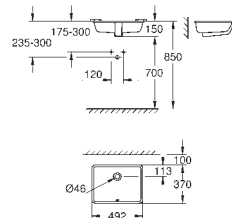

39 480 00H

alpine white

155.00

Cube Ceramic Under-counter wash basin 50
installation from below
with overflow
492 x 370 mm
including fixation set
sanitary ware
PureGuard anti scale coating and anti bacterial glazing
18 pieces per pallet