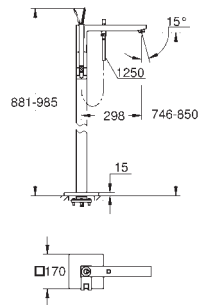

Eurocube Joy
Single-lever bath mixer 1/2", floor mounted

set for final installation for
45 984 001
without roughing-in-set
GROHE FeatherControl Joystick cartridge
GROHE StarLight finish
automatic diverter: bath/shower
spout with mousseur
hand shower Euphoria Cube+ 6.6 l/min
Silverflex shower hose 1 250 mm (28 362)
projection 298 mm
integrated non-return valve in the shower outlet 1/2"
with shower holder
protected against backflow

45 984 001

chrome

444.00