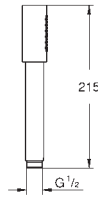

GROHE SENA

Ref. No. Colour Price netto (€)

28 341 000 chrome 140.00

Sena Stick
Hand shower 1 spray
Normal spray
metal
GROHE EcoJoy 9,5 l/min flow limiter
GROHE DreamSpray perfect spray pattern
GROHE StarLight chrome finish
SpeedClean anti-lime system
Inner WaterGuide for a longer life
universal mounting system, fitting all standard shower hoses
suitable for instantaneous heater
min. recommended pressure 1.0 bar

28 034 000 chrome 140.00
ditto, with non-restricted flow