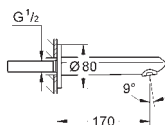

13 278 002

chrome

90.00

Eurodisc Cosmopolitan
Bath spout
wall mounted
GROHE StarLight chrome finish
mousseur
male thread 1/2"
projection 170 mm
min. recommended pressure 1.0 bar