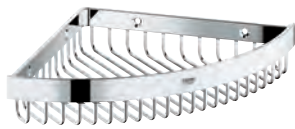

40 809 000 chrome 108.33

Selection Cube
Large corner basket
material: metal
for corner installation
GROHE StarLight finish