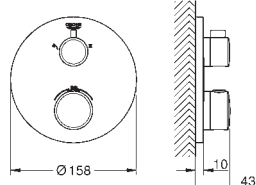

Grotherm
Thermostatic shower mixer for 2 outlets
with integrated shut off/diverter valve

set for final installation for
GROHE Rapido SmartBox 35 600 000
GROHE TurboStat compact cartridge
with wax thermostatic element
GROHE StarLight chrome finish
wall escutcheon with **GROHE QuickFix** (covered
escutcheon- and shaft sealing, covered fixing)
metal escutcheon, retroactively 6° adjustable
printed head and hand shower symbol
GROHE SafeStop at 38°C
GROHE SafeStop Plus optional temperature limiter at 43°C or 46°C included
GROHE AquaDimmer, integrated shut off/diverter valve
flow performance:
outlet B = 27 l/min
outlet C = 30 l/min
without roughing-in-set

35 600 000 chrome 68.00
GROHE Rapido SmartBox universal rough-in box for concealed installation

24 077 000 chrome 349.00