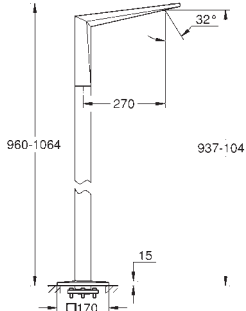

13 301 000 chrome 1,340.00
13 301 DC0 supersteel *
13 301 A00 hard graphite *
13 301 AL0 brushed hard graphite *

**Allure Brilliant
Bath spout, floor mounted**
set for final installation for
45 984
without roughing-in-set
GROHE StarLight chrome finish
spout with integrated mousseur
Total height 1070 mm
projection 270 mm