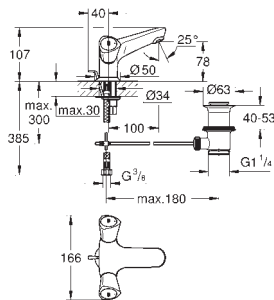

21 255 001

chrome

154.00

Costa S
One-hole basin mixer, 1/2"
metal handles
heat-insulated
screwable
Carbodur headpart
cast spout with mousseur
pop-up waste set 1 1/4"
flexible connection hoses
GROHE StarLight chrome finish