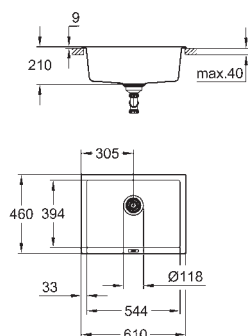

31 655 AT0
31 655 AP0

granite gray
granite black

*
*

K700 Undermount
Composite sink

model: K700U 70-C 61/45.7 1.0
mounting type: standard built-in and undermount
material: quartz composite

GROHE Whisper

min. cabinet size: 700 mm
dimensions: 610 x 460 mm
1 bowl: 544 x 394 x 205 mm

GROHE QuickFix installation system

cut-out: 543 x 393 mm
drainer: Ø 3.5"/90 mm basket strainer waste
optional automatic waste fitting
accessories included: waste kit, basket
strainer waste, mounting set