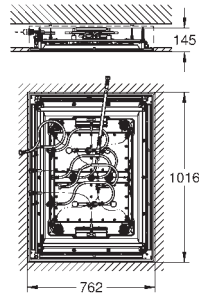

GROHE F-DIGITAL DELUXE

Ref. No. Colour Price netto (€)

26 373 001 chrome 19,700.00

Rainshower F-Series 40" AquaSymphony
Ceiling shower 6+ sprays with light
1016 mm x 762 mm x 145 mm
metal
minimum flow rate 25 l/min
min. recommended pressure 3.0 bar
1 x AquaCurtain
1 x Pure XL spray
1 x 2 cold mist spray
2 x GROHE PureRain spray 400 x 190 mm
2 x XL Waterfall (separately controlled)
1 x 4 Bokoma Spray with adjustment angle 20° and combinations
full spectrum LED: soft light with changing rainbow colours
individually adjustable: permanent lighting with colour selection
power supply for light 12 V DC
CE approved
SpeedClean anti-lime system
GROHE DreamSpray perfect spray pattern
GROHE StarLight finish

requires rough-in set (26 376 001), F-digital Deluxe base unit box (26 376 000), Bluetooth unit (36 371 000) and various cable connections – all to be ordered separately due to individualised installation

The ceiling construction must be appropriate for the static requirement of the product (total product weight > 70 kg). Ceiling shower has to be controlled by 8 outlets + 1 hand shower outlet and the performance of the waste must be of sufficient size (> 100 l/min). For detailed planning please see separate planning & installation guide before start.

recommendation: configuration with Grohtherm F or Grohtherm SmartControl

this product contains built-in LED lamps, which cannot be changed: energy efficiency class: A++

26 376 001 chrome 1,860.00

Rainshower F-Series 40"
Roughing-in set
for use with Rainshower F-Series 40" AquaSymphony ceiling shower
1000 mm x 745 mm x 152 mm
min. installation depth: 167 mm
waterways: brass
1/2" connections