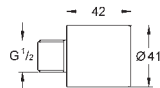

GROHE EcoJoy technology for less water and perfect flow

flow limiter 5.7 l/min

escutcheon

36 316 000

chrome

35.00

**Euroeco Cosmopolitan T
Extension, 42 mm**

for self-closing pillar tap 1/2" (36 266 000)