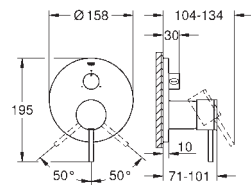

24 096 003	chrome	314.00
24 096 DC3	supersteel	439.00
24 096 GL3	cool sunrise	470.00
24 096 DA3	warm sunset	470.00
24 096 AL3	brushed hard graphite	439.00

Atrio

Single-lever mixer with 3-way diverter

set for final installation for
GROHE Rapido SmartBox 35 600 000
GROHE SilkMove 46 mm ceramic cartridge
GROHE StarLight chrome finish
wall escutcheon with GROHE QuickFix (covered
escutcheon- and shaft sealing, covered fixing)
metal escutcheon, retroactively 6° adjustable
metal lever
3-way diverter
flow performance:
outlet A = 27 l/min,
outlet B = 27 l/min,
outlet C = 27 l/min
without roughing-in-set

35 600 000	chrome	68.00
GROHE Rapido SmartBox universal rough-in box for concealed installation