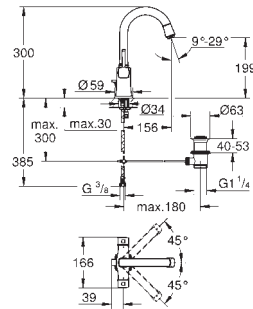

21 107 000	chrome	423.00
21 107 IGO	chrome/gold	487.00

Grandera
Two-handle basin mixer, 1/2"
L-Size
single hole installation
valves hot/cold with ceramic headparts 1/2" - 90°
GROHE StarLight chrome finish
GROHE EcoJoy technology for less water and perfect flow
GROHE AquaGuide adjustable mousseur 5.7 l/min
swivel spout
pop-up waste set 1 1/4"
flexible connection hoses
min. recommended pressure 1.0 bar