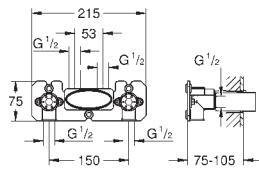

GROHE RAINSHOWER SMARTCONTROL SYSTEM

Ref. No.

Colour

Price netto (€)

26 449 000

chrome

121.00

Concealed body for exposed/concealed variants

wall mounted
2 outlets 1/2"
installation depth 75-105 mm
flushing plug
wall sealing
installation device