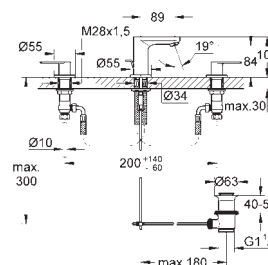

20 187 000 chrome 177.00

Eurosmart Cosmopolitan
Three-hole basin mixer 1/2"
S-Size
metal lever
ceramic headparts 1/2", 90°
GROHE StarLight chrome finish
GROHE QuickFix installation system
with centering support
spout with mousseur
pop-up waste set 1 1/4"
pressure-proof, flexible connection hoses
between spout and side valves
union nut with 10.5 mm drilling