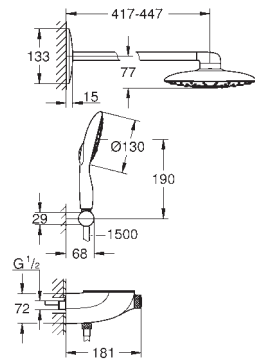

26 446 LS0

moon white

1,190.00

Rainshower System SmartControl 360 MONO
Combi shower system with thermostat, exposed/concealed

consisting of:

exposed/concealed SmartControl thermostat

allows change between:

head shower Rainshower 360 MONO with horizontal

450 mm shower arm, spray plate white

GROHE PureRain/GROHE Rain O² spray*

Power&Soul 130 hand shower, spray plate white (27 673 LS0)

hand shower wall holder (27 055)

Silverflex shower hose 1.500 mm (28 364)

minimum flow rate 10 l/min.

GROHE DreamSpray perfect spray pattern

GROHE StarLight chrome finish

GROHE CoolTouch no risk of scalding

GROHE TurboStat compact cartridge

with wax thermoelement

GROHE EcoJoy technology for less water and perfect flow

GROHE SafeStop at 38°C

GROHE SafeStop Plus optional temperature limiter at 43°C included

GROHE SmartControl push for ON-OFF, turn for

volume adjustment from EcoJoy to full flow

GROHE EasyReach shower tray

SpeedClean anti-lime system

Inner WaterGuide for a longer life

Twistfree to prevent hose from twisting

requires rough-in set 26 264 001 and concealed unit

26 449 000 – all to be ordered separately

* to be decided at first installation; factory default
setting: GROHE PureRain