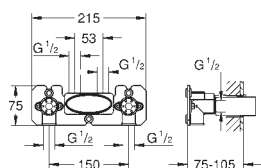

Concealed body for exposed/concealed variants
wall mounted
2 outlets 1/2"
installation depth 75-105 mm
flushing plug
wall sealing
installation device

34 719 000 chrome 261.00