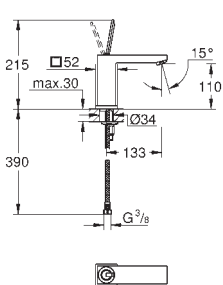

23 658 000

chrome

239.00

Eurocube Joy
Single-lever basin mixer 1/2"
M-Size

single hole installation

metal lever

GROHE FeatherControl Joystick cartridge

GROHE StarLight chrome finish

GROHE EcoJoy SpeedClean mousseur 5.7 l/min

GROHE QuickFix Plus installation system

smooth body

flexible connection hoses