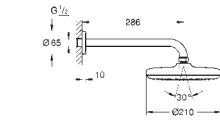

THERMOSTATS

34 728 000

chrome

533.00

Grotherm

Perfect shower set with Tempesta 210

consisting of:

Grotherm set for final installation with Aquadimmer (24 079)
GROHE Rapido SmartBox universal rough-in box, 1/2" (35 600)
head shower Tempesta 210 (26 410)
Shower arm Rainshower 286 mm (28 576 000)
hand shower, wall holder, wall elbow connection
and shower hose to be ordered separately