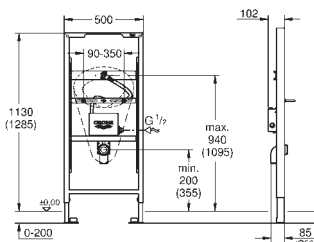

Rapid SL

Element for urinal with temperature sensor with roughing-in set for T sensor

1.13 and 1.30 m installation height

for on-the-wall installations or studded walls
powder coated steel frame, self-supporting
for dry-cladding, completely pre-assembled
height adjustable fitting connections
quick adjustment, lockable
fixing material
TÜV approved
HT-outlet bend Ø 50 mm
fixing bolts M8, with fixing device for the ceramic
inlet connection and inlet connecting set
box for concealed installation
including roughing-in box
water group with stop valve and flush elbow
for T sensor electronic please order installation set 39 368 000 or 39 369 000 (sold separately)
for on-the-wall installation please order wall brackets 38 558 00M (sold separately)