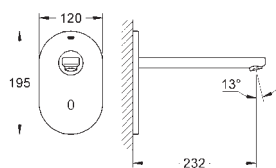

36 335 SD0

stainless steel

365.00

ditto, spout 172 mm