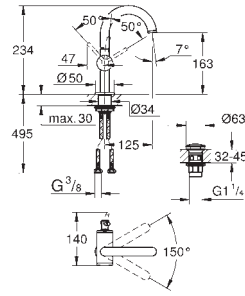

GROHE ATRIO

Ref. No. Colour Price netto (€)

32 043 003	chrome	260.00
32 043 DC3	supersteel	423.00
32 043 GL3	cool sunrise	*
32 043 DA3	warm sunset	*
32 043 AL3	brushed hard graphite	483.00

Atrio
Single-lever basin mixer 1/2"
M-Size
single hole installation
GROHE SilkMove 28 mm ceramic cartridge
GROHE StarLight chrome finish
GROHE EcoJoy 5.7 l/min laminar mousseur
swivel tubular C-spout with mousseur
stop limiter
Push-open waste set 1 1/4"
flexible connection hoses