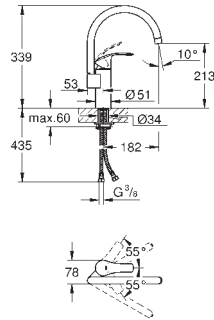

Ref. No. Colour Price netto (€)

33 202 002 chrome 121.00
33 202 DC2 supersteel 133.00

Eurosmart
Single-lever sink mixer 1/2"
high spout
single hole installation
GROHE StarLight finish
GROHE SilkMove 35 mm ceramic cartridge
integrated temperature limiter
mousseur
adjustable flow rate limiter
swivel tubular spout
adjustable swivel area 0° / 150° / 360°
flexible connection hoses
rapid installation system
min. recommended pressure 1.0 bar