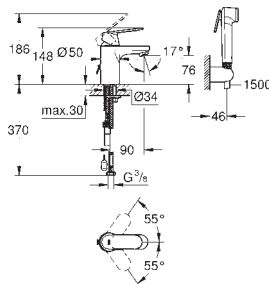

23 125 000

chrome

179.00

Eurosmart Cosmopolitan
Single-lever basin mixer 1/2"
S-Size

single hole installation
metal lever

GROHE SilkMove 35 mm ceramic cartridge
adjustable flow rate limiter
optional temperature limiter ref. no. 46 375 000
GROHE StarLight chrome finish
GROHE EcoJoy mousseur 4.0 l/min
GROHE QuickFix installation system
retractable chain
flexible connection hoses
optional temperature limiter
with shower set consisting of:
hand shower with integrated diverter
wall shower holder
shower hose
recommended pressure 1.0 - 5.0 bar

23 433 000

chrome

287.00

with integrated stop valve