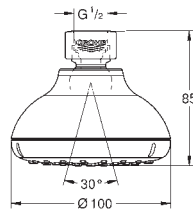

GROHE HEAD AND SIDE SHOWERS

Ref. No. Colour Price netto (€)

26 050 001 **chrome** 40.00

Tempesta 100
Head shower 1 spray
Rain
ball joint $\pm 15^\circ$ rotatable
GROHE EcoJoy 5.7 l/min. flow limiter
GROHE DreamSpray perfect spray pattern
GROHE StarLight chrome finish
SpeedClean anti-lime system
Inner WaterGuide for a longer life
suitable for instantaneous heater
min. recommended pressure 1.0 bar