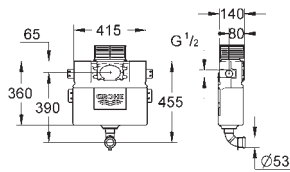

38 422 000

chrome

196.00

**Flushing cistern for WC
6 l flush**

concealed installation
0.82 m installation height
dual flush discharge valve, pneumatic
front or top actuation
water supply from left/right or top
low noise (group I acc. to German Noise Specification)
insulated against condensation
415 x 410 x 360 mm
1/2" water supply connection
fixing brackets
flush pipe
Shortable inspection shaft incl. protection during construction phase
without wall plate/actuation
GROHE EcoJoy technology for less water and perfect flow