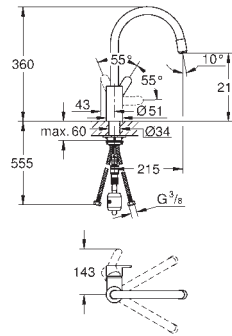

mousseur

adjustable flow rate limiter

swivel tubular spout

selectable swivel area : 0° / 150°

flexible connection hoses

rapid installation system

31 126 004

chrome