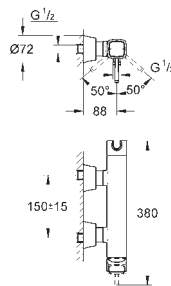

23 316 000 chrome 414.00
23 316 IGO chrome/gold 474.00

Grandera
Single-lever shower mixer 1/2"
wall mounted
GROHE SilkMove 46 mm ceramic cartridge
GROHE StarLight chrome finish
adjustable flow rate limiter
integrated hand shower holder
shower outlet 1/2"
integrated non-return valve
covered S-unions
protected against backflow
min. recommended pressure 1.0 bar