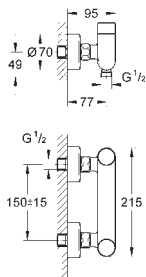

36 320 000

chrome

442.00

Eurosmart Cosmopolitan T
Self-closing shower mixer 1/2" with mixing device
and adjustable temperature limiter

wall mounted
GROHE StarLight chrome finish
mixing device with hot water stop-valve
hose connection G 1/2"
3 adjustable flow times: short - medium - long
(factory setting: medium), approx. 7, 15, 30 sec
(pressure dependent)
pressure range 0.5 to 6 bar
S-unions, non-return valve
dirt strainers