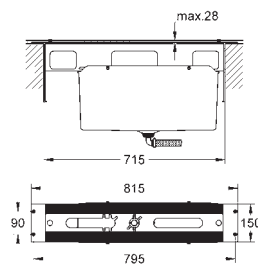

29 037 000	chrome	734.00

4/5-hole bath combination (optional)
baseframe for installation under tiled surround
consisting of:
base frame
drainage box with integrated outlet for splash water

45 388 000	chrome	133.00

Supporting legs for baseframe