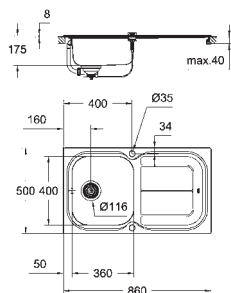

GROHE STAINLESS STEEL SINKS

Ref. No.

Colour

Price netto (€)

31 563 SD0

stainless steel

120.83

K300

Stainless steel sink with drainer

model: K300 45-S 86/50 1.0 rev

mounting type: standard built-in

material: stainless steel AISI 304 (V2A)

material thickness: 0.7 mm

GROHE StarLight finish

finish: satin finish

GROHE Whisper

min. cabinet size: 450 mm

dimensions: 860 x 500 mm

1 bowl: 360 x 400 x 175 mm

GROHE QuickFix installation system

sink mountable left or right

cut-out: 840 x 480 mm

drilling holes: 2 x 35 mm

drainer: automatic waste fitting

accessories included: automatic waste fitting,
waste kit, basket strainer waste, mounting set

31 564 SD0

stainless steel

182.50