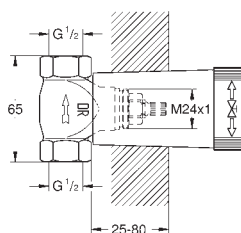

29 800 000 **chrome** **26.00**

Concealed stop-valve, 1/2"
pre-assembled headpart 1/2"
short spindle, protection sleeve
threaded union 1/2", DR-brass

29 802 000 **chrome** **46.00**
ditto, 3/4", pre-assembled headpart 3/4", thread union 3/4"

29 805 000 **chrome** **65.00**
ditto, 1", pre-assembled headpart 1", thread union 1"