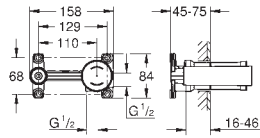

GROHE ESSENCE

Ref. No. Colour Price netto (€)

23 571 000 **chrome** **236.00**
Single-lever mixer 1/2", universal concealed body
for 2-hole basin mixers
wall installation
without finishing trim set
GROHE SilkMove 35 mm ceramic cartridge
adjustable flow rate limiter
with temperature limiter
spout can be positioned on the right or left
DR-brass
installation device