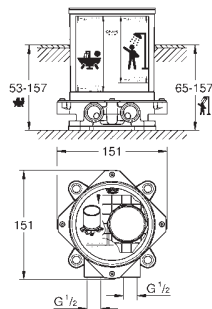

45 984 001	chrome	444.00

Rough-in set 1/2"
for floor-mounted bath mixers/spouts and shower mixers
without finishing trim set
installation plate with 360° horizontal and
3° vertical adjustment
installation depth 53-157 mm for bath mixers/
spouts, depth compensation 104 mm
installation depth 65-157 mm for shower
mixers, depth compensation 92 mm
two 1/2" female connections (hot/cold supplies)
flushing plug
gasket
fixing material