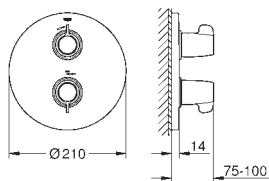

35 500 000

chrome

245.00

**GROHE Rapido T Universal thermostatic
mixer for concealed installation**