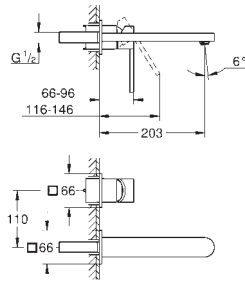

29 306 003 **chrome** **235.00**

Plus
Two-hole basin mixer
L-Size
wall mounted
set for final installation for 23 200 000
without concealed body
metal escutcheon
metal lever
GROHE StarLight chrome finish
GROHE EcoJoy SpeedClean mousseur 5.7 l/min
GROHE AquaGuide adjustable mousseur
centre distance 110 mm
projection 203 mm
min. recommended pressure 1.0 bar