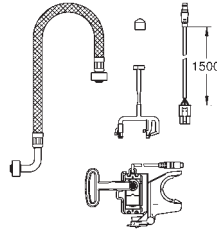

GROHE Sensia Arena

Installation kit for automatic flush and pre-flush

consisting of:

servo motor for GD 2

actuation rod for flushing valve

cable + blind cap

flexible hose

WC actuation plate not included

CE approved

40 899 000 **chrome** **36.00**

Retrofit kit for shower toilets Sensia Arena and IGS

retrofit of existing Rapid SL and Uniset installations to shower toilets Sensia Arena or IGS

including:

conduit pipe with locking ring and flat seal

cable ties

WC connecting pipe Ø 45 mm

waste sleeve Ø 90 mm