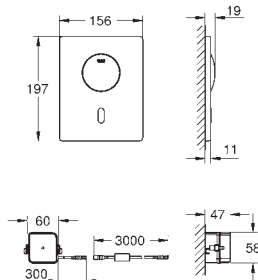

Tectron Skate Bluetooth
Infra-red electronic for WC
for flushing cistern GD 2
with transformer 100-240 V AC, 50-60 Hz, 6.75 V DC
with infrared sensor and Bluetooth module for
bi-directional communication for monitoring,
configuration and service purpose
with additional manual actuation
GROHE StarLight finish
front plate 156 x 197 mm
servo motor
with Bluetooth 4.0* for wireless data communication
for Apple** and Android devices
Bluetooth range (max. 10 m) varies depending on used
materials and walls between transmitter and receiver
monitoring
password protected products
app detects all Bluetooth products in range
auto flush cycles and timing last auto flush
usage per day / 30 days
configuration
detection range and shut off delay
auto flush
cleaning mode
2 on/off timers
identification by name
service
send and save 3 profiles
reset to factory or user settings
hard and software version
CE approved