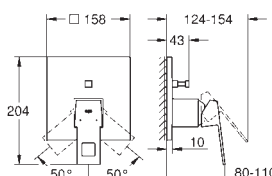

24 062 000 chrome 170.00

Eurocube
Single-lever mixer with 2-way diverter
set for final installation for
GROHE Rapido SmartBox 35 600 000
GROHE SilkMove 46 mm ceramic cartridge
GROHE StarLight chrome finish
wall escutcheon with **GROHE QuickFix** (covered
escutcheon- and shaft sealing, covered fixing)
metal escutcheon, retroactively 6° adjustable
metal lever
automatic 2-way diverter
flow performance:
outlet B = 27 l/min, outlet C = 27 l/min
without roughing-in-set

35 600 000 chrome 68.00
GROHE Rapido SmartBox universal rough-in box for concealed installation