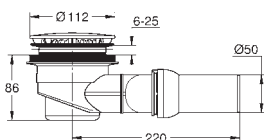

49 534 000 chrome 34.00

Waste set for universal shower tray
Ø 112 mm
horizontal outlet
GROHE StarLight chrome finish
flow rate 0.7 l/s (42 l/min) according to DIN EN 274

CERAMICS