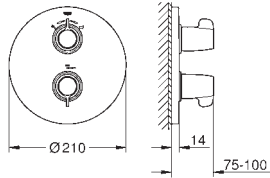

GROHE GROHTHERM SPECIAL

Ref. No. Colour Price netto (€)

29 095 000 chrome 242.00

**Grotherm Special
Thermostatic bath mixer**
set for final installation for
GROHE Rapido T 35 500 000
without concealed body
escutcheon- and shaft-sealing
covered connections
ergonomic handles
Aquadimmer handle with multiple function
flow control
integrated mixed water shut off
diverter bath/shower
Temperature scale handle with
pre-adjustable safety stop between
35°C and 43°C
integrated mixed water shut off
metal temperature safety stop
easy thermal disinfection via optional key 47 994 000
GROHE StarLight chrome finish
GROHE SafetyPlus

35 500 000 chrome 245.00

**GROHE Rapido T Universal thermostatic
mixer for concealed installation**

29 096 000 chrome 190.00