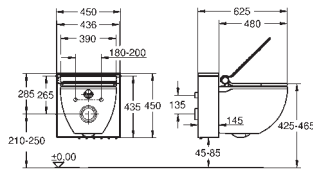

GROHE Hygiene decalcification program, unique 70°C hot water cleaning for entire water system, automatic shower cleaning before and after every use

GROHE DreamSpray technology

separate water way for lady spray

aerated shower spray

oscillating spray (automatic forward and reverse motion of the spray)

pulsating spray for massage

adjustable spray intensity

automatic pre- and post-rinsing of spray nozzle with fresh water

warm water with adjustable temperature

Other function

warm air dryer with adjustable temperature

odor extraction with filter

Duroplast WC seat and lid with soft close function

push and turn seat control operation

4 programmable user profiles for remote controller

power switch

inside night lighting

hidden water supply and power supply connections

includes:

touchscreen remote control with wall-mounted holder

batteries for remote controller

active carbon filter

fixing and connecting material

flush pipe

installation guide, manual

cable with system plug on device

pressure 0.1 - 1.0 MPa (1 - 10 bar)

nominal voltage 220-240 V AC 1400 W

main frequency 50-60 Hz

type of protection IPX4

complying with EN 1717/13077

CE approved

SH0:

alpine white ceramic, housing, front, seat and lid

LPO:

alpine white ceramic, front, seat and lid

matt chrome housing

LDO:

alpine white ceramic, seat and lid

matt chrome housing

red front

LKO:

alpine white ceramic, seat and lid

matt chrome housing

black front