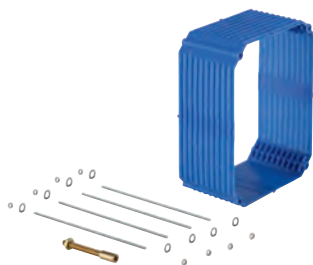

38 896 000

chrome

70.00

Extension-set, 50 mm
for Rapido U or Rapido UMB
shaft extension with fixing material