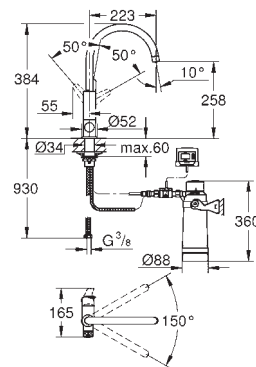

30 386 000

chrome

*

GROHE Blue Pure BauCurve Starter Kit

consisting of:

GROHE Blue single-lever sink mixer
with filter function

single hole installation

C-spout

separate handle for filtered water

headpart 1/2"

GROHE StarLight chrome finish

GROHE SilkMove 28 mm ceramic cartridge

swivel tubular spout

swivel area 360°

separate inner water ways for filtered

and non-filtered water

flexible connection hoses

GROHE Blue filter head

GROHE Blue Ultrasafe filter for bacteria filtration and premium taste

capacity 3000 l

flow meter for filter lifetime measurement including 2 x AA batteries