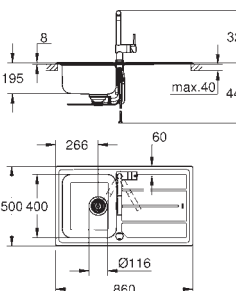

Minta

Kitchen sink and tap bundle

consisting of:

K500 stainless steel sink with drainer (31 571 SD0)

Minta single-lever sink mixer (32 168)

high spout

single hole installation

GROHE StarLight chrome finish

GROHE SilkMove 35 mm ceramic cartridge

pull out mousseur

adjustable flow rate limiter

swivel tubular spout

swivel area 360°

protected against backflow

flexible connection hoses

rapid installation system