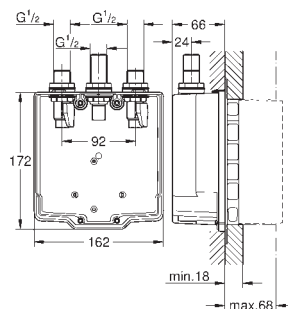

36 322 000

chrome

140.00

Eurosmart Cosmopolitan T
Concealed mounting box
with mixture

wall installation
suitable for self-closing final installation sets
with adhesive flange for sealing the wall
2 stop valves
housing with mixing device
non-return valve
for use with 36 321 000