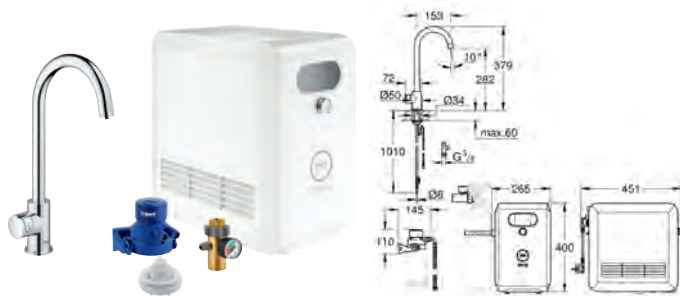

software set-up and monitoring of filter and CO₂ capacity

possible via GROHE Ondus app

push notifications at low filter resp. CO₂ capacity

additional monitoring via GROHE Blue Professional Browser-Monitor possible

with Bluetooth 4.0* and WIFI interface for wireless data communication

for Apple** and Android devices

Bluetooth range (max. 10 m) varies depending on used

materials and walls between transmitter and receiver

filter head with flexible water hardness adjustment

GROHE Blue filter, CO₂ bottle and cleaning cartridge are not included in the
delivery and have to be ordered separately

System requirements Apple

iPhone with iOS 9.0 or higher

System requirements Android

smart phone with Android 4.3 or higher

Mobile devices and GROHE Ondus App*** are not included in delivery and have
to be ordered separately via an authorised Apple store/store/iTunes or Google Play
store.

* The Bluetooth word mark and logos are registered trademarks owned by
Bluetooth SIG, Inc. and any use of such marks by Grohe AG is under license.
Other trademarks and trade names are those of their respective owners.

** Apple, the Apple logo, iPod, iPod Touch, iPhone and iTunes are trademarks of
Apple Inc., registered in the U.S. and other countries. Apple is not responsible for
the function of this device or its compliance with safety and regulatory standards.

*** Available for free via iTunes app or Google Play store.