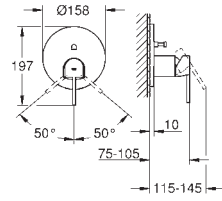

GROHE PLUS

Ref. No. Colour Price netto (€)

24 060 003 chrome 180.00

Plus
Single-lever mixer with 2-way diverter
set for final installation for
GROHE Rapido SmartBox 35 600 000
GROHE SilkMove 46 mm ceramic cartridge
GROHE StarLight chrome finish
wall escutcheon with **GROHE QuickFix** (covered
escutcheon- and shaft sealing, covered fixing)
metal escutcheon, retroactively 6° adjustable
metal lever
automatic 2-way diverter
flow performance:
outlet B = 27 l/min, outlet C = 27 l/min
without roughing-in-set

35 600 000 chrome 68.00
GROHE Rapido SmartBox universal rough-in box for concealed installation

24 093 003 chrome 203.00