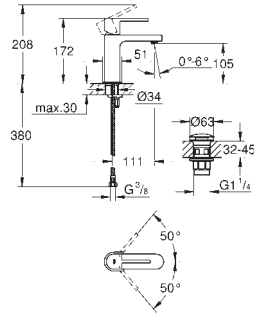

Ref. No. Colour Price netto (€)

33 163 003 **chrome** **180.00**
Plus
Single-lever basin mixer 1/2"
S-Size
single hole installation
metal lever
GROHE SilkMove 28 mm ceramic cartridge
with temperature limiter
GROHE StarLight chrome finish
GROHE EcoJoy SpeedClean mousseur 5.7 l/min
GROHE AquaGuide adjustable mousseur
GROHE QuickFix Plus installation system
smooth body with push-open pop-up waste set 1 1/4"
flexible connection hoses