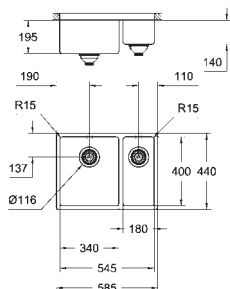

GROHE STAINLESS STEEL SINKS

Ref. No.

Colour

Price netto (€)

31 577 SD0

stainless steel

440.83

**K700 Undermount
Stainless steel sink**

model: K700U 60-S 58.5/44 1.5 lh

mounting type: undermount

material: stainless steel AISI 304 (V2A)

material thickness: 1 mm

GROHE StarLight finish

finish: satin finish

GROHE Whisper

min. cabinet size: 600 mm

dimensions: 585 x 440 mm

1 bowl: 340 x 400 x 195 mm

0.5 bowl: 180 x 400 x 140 mm

GROHE QuickFix installation system

sink mountable left

cut-out: 545 x 400 mm (R15)

drainer: Ø 3.5"/90 mm basket strainer waste

accessories included: waste kit, basket

strainer waste, mounting set