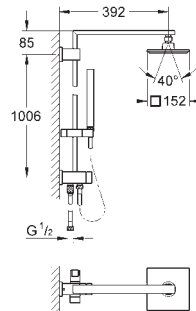

Euphoria Cube System 150 Shower system with diverter for wall mounting

consisting of:

shower arm

projection 400 mm

change between hand and head shower
by diverter

head shower Euphoria Cube 152 mm x 152 mm

spray pattern: Rain