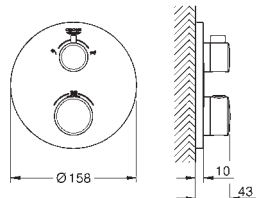

Grotherm
Thermostatic bath tub mixer for 2 outlets
with integrated shut off/diverter valve

set for final installation for
GROHE Rapido SmartBox 35 600 000
GROHE TurboStat compact cartridge
with wax thermostatic element
GROHE StarLight chrome finish
wall escutcheon with **GROHE QuickFix** (covered
escutcheon- and shaft sealing, covered fixing)
metal escutcheon, retroactively 6° adjustable
printed shower and bath symbol
GROHE SafeStop at 38°C
GROHE SafeStop Plus optional temperature limiter at 43°C or 46°C included
GROHE AquaDimmer, integrated shut off/diverter valve
flow performance:
outlet B = 27 l/min
outlet C = 30 l/min
without roughing-in-set

35 600 000 chrome 68.00
GROHE Rapido SmartBox universal rough-in box for concealed installation