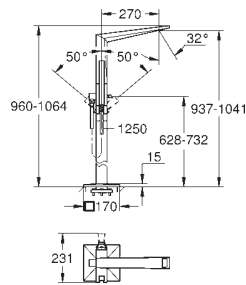

45 388 000 chrome 133.00
Supporting legs for baseframe

23 119 001 chrome 2,240.00

**Allure Brilliant
Single-lever bath mixer 1/2", floor mounted**
set for final installation for
45 984
without roughing-in-set
GROHE SilkMove 46 mm ceramic cartridge
GROHE StarLight chrome finish
automatic diverter: bath/shower
spout with integrated mousseur
hand shower Euphoria Cube+ 6.6 l/min
Silverflex shower hose 1250 mm
projection 270 mm
integrated non-return valve in the shower outlet 1/2"
with shower holder
protected against backflow