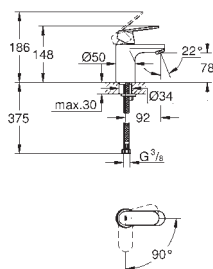

23 376 00E

chrome

83.00

Eurosmart Cosmopolitan
Single-lever basin mixer 1/2"

S-Size

single hole installation

metal lever

GROHE SilkMove ES 35 mm ceramic cartridge

with energy saving function via cold start

adjustable flow rate limiter

adjustable minimum flow rate

approx. 2.5 l/min

temperature limiter

GROHE StarLight chrome finish

GROHE EcoJoy mousseur 5.7 l/min

GROHE QuickFix installation system

with centering support

smooth body

flexible connection hoses