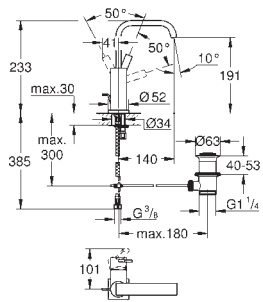

32 146 000 chrome 497.00

Allure
Single-lever basin mixer 1/2"
L-Size
single hole installation
GROHE SilkMove 28 mm ceramic cartridge
GROHE StarLight chrome finish
GROHE EcoJoy 6.0 l/min. flow limiter
rapid installation system
mousseur
U - spout
pop-up waste set 1 1/4"
flexible connection hoses

23 076 000 chrome 497.00
ditto, without pop-up waste set