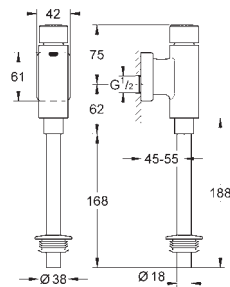

37 342 000

chrome

150.00

Rondo
Flush valve for urinal
1/2", brass
vandal proof by metal actuation knob
integrated stop valve
GROHE StarLight chrome finish
with control cap and flush pipe connection
flow rate adjustment
flush volume adjustable 1.0 - 4.0 l
with wall escutcheon
flush pipe 200 mm
rubber connector with escutcheon
flow pressure min 0.5 bar
operating pressure max 5 bar