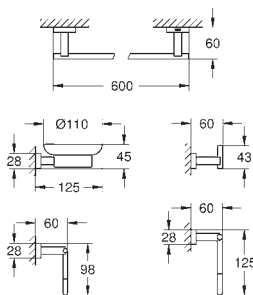

40 758 001 **chrome** **141.66**

Essentials Cube
Master bathroom accessories set 5-in-1
material: glass / metal
consisting of:
soap dish with holder (40 754 001)
towel rail, 558 mm (40 509 001)
toilet paper holder (40 507 001)
robe hook (40 511 001)
towel ring (40 510 001)
concealed fastening
GROHE StarLight chrome finish