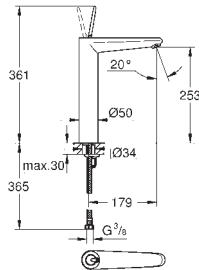

23 427 000 chrome 200.00
23 427 LS0 moon white/chrome 268.00

Eurodisc Joy
Single-lever basin mixer 1/2"
M-Size
single hole installation
metal lever
GROHE FeatherControl Joystick cartridge
GROHE StarLight chrome finish
GROHE EcoJoy SpeedClean mousseur 5.7 l/min
GROHE QuickFix Plus installation system
pop-up waste set 1 1/4"
flexible connection hoses