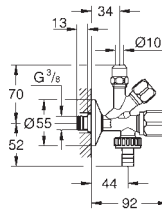

22 034 000 chrome 23.00

Original WAS combination service valve 3/8"
self-sealing connection thread
wall connection 3/8"
outlet thread 3/8"
with length compensation
with compression nut Ø 10mm
outlet 3/4"
with hose connection
grease chamber headpart
non-return valve type EB
long connecting shaft
ergonomic handles
marking: neutral
metal push-on escutcheon Ø 55 mm
for combination with pipe ventilating valve type HB 41 239 000

22 033 000 chrome 19.00
ditto, non self-sealing