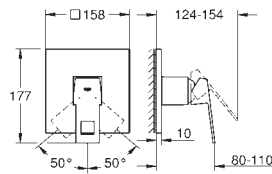

24 061 000 chrome 155.00

Eurocube
Single-lever shower mixer
set for final installation for
GROHE Rapido SmartBox 35 600 000
GROHE SilkMove 46 mm ceramic cartridge
GROHE StarLight chrome finish
wall escutcheon with **GROHE QuickFix** (covered
escutcheon- and shaft sealing, covered fixing)
metal escutcheon, retroactively 6° adjustable
metal lever
flow performance:
outlet B or C = 30 l/min
without roughing-in-set

35 600 000 chrome 68.00
GROHE Rapido SmartBox universal rough-in box for concealed installation