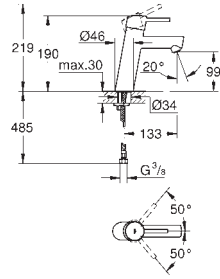

GROHE CONCETTO

Ref. No.

Colour

Price netto (€)

23 451 001

chrome

141.00

Concetto
Single-lever basin mixer 1/2"
M-Size

single hole installation
metal lever
GROHE SilkMove 28 mm ceramic cartridge
with temperature limiter
GROHE StarLight chrome finish
GROHE EcoJoy SpeedClean mousseur 5.7 l/min
GROHE QuickFix rapid installation system
smooth body
flexible connection hoses
min. recommended pressure 1.0 bar