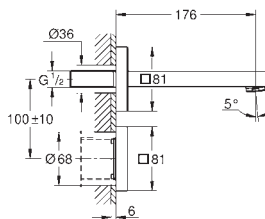

36 442 000

chrome

711.00

Eurocube E

Infra-red electronic wall basin tap without mixing device

with infrared sensor for bi-directional communication for monitoring, configuration and service purpose for cold or premixed water

with transformer 100-230 V AC, 50-60 Hz, 6 V DC

laminar spray regulator 5.7 l/min

7 pre-set programs:

auto flush

thermal disinfection

cleaning mode

additional functions and precise settings

by remote control 36 407

set for final installation

for use with Rapid SL 38 748 002 or roughing-in set 36 264 001

CE approved

acoustic group I in accordance with DIN 4109

min. recommended pressure 1.0 bar