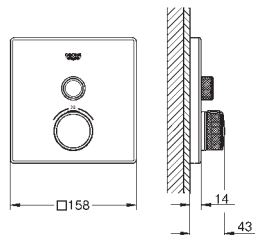

Grotherm SmartControl
Thermostat for concealed installation with one valve
set for final installation for
GROHE Rapido SmartBox 35 600 000
metal wall escutcheon with **GROHE QuickFix**
(covered escutcheon and shaft sealing, covered
fixing), retroactively 6° adjustable
GROHE StarLight finish
GROHE SmartControl push for ON-OFF, turn for
volume adjustment from EcoJoy to full flow, exchangeable symbols
GROHE TurboStat compact cartridge
with wax thermostatic element
GROHE SafeStop at 38°C
GROHE SafeStop Plus optional temperature limiter at 43°C or 46°C included
built-in non return valves and dirt strainers
cover plate in moon white acrylic glass
without roughing-in-set
flow performance:
outlet A (to external shut-off) = 34 l/min
outlet B/C = 29 l/min

35 600 000 chrome 68.00
GROHE Rapido SmartBox universal rough-in box for concealed installation