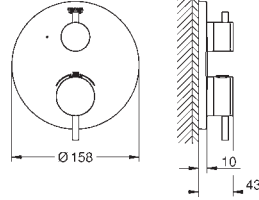

GROHE ATRIO

Ref. No. Colour Price netto (€)

24 134 003	chrome	515.00
24 134 DC3	supersteel	670.00
24 134 DA3	warm sunset	773.00
24 134 AL3	brushed hard graphite	824.00

Atrio
Thermostatic mixer for 1 outlet with shut off valve
set for final installation for
GROHE Rapido SmartBox 35 600 000
GROHE TurboStat compact cartridge
with wax thermostatic element
GROHE StarLight chrome finish
wall escutcheon with **GROHE QuickFix** (covered
escutcheon- and shaft sealing, covered fixing)
metal escutcheon, retroactively 6° adjustable
GROHE SafeStop at 38°C
GROHE SafeStop Plus optional temperature limiter at 43°C or 46°C included
built-in non return valves and dirt strainers
ceramic stop valve, 120°
metal handles
flow performance:
outlet B = 27 l/min
outlet C = 30 l/min
without roughing-in-set

35 600 000	chrome	68.00
GROHE Rapido SmartBox universal rough-in box for concealed installation		

24 135 003	chrome	551.00
24 135 DC3	supersteel	771.00
24 135 AL3	brushed hard graphite	881.00