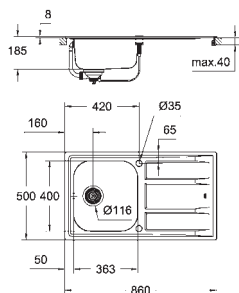

GROHE STAINLESS STEEL SINKS

Ref. No.

Colour

Price netto (€)

31 566 SD0

stainless steel

149.99

K400

Stainless steel sink with drainer

model: K400 45-S 86/50 1.0 rev

mounting type: standard built-in

material: stainless steel AISI 304 (V2A)

material thickness: 0.7 mm

GROHE StarLight finish

finish: satin finish

GROHE Whisper

min. cabinet size: 450 mm

dimensions: 860 x 500 mm

1 bowl: 362.5 x 400 x 188 mm

GROHE QuickFix installation system

sink mountable left or right

cut-out: 840 x 480 mm

drilling holes: 2 x 35 mm

drainer: automatic waste fitting

accessories included: automatic waste fitting, waste kit, basket strainer waste, mounting set

31 567 SD0

stainless steel

215.83