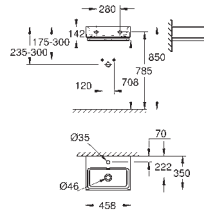

GROHE CUBE CERAMIC

Ref. No. Colour Price netto (€)

39 483 00H **alpine white** **134.00**
Cube Ceramic
Hand rinse basin 45
wall hung
1 hole punched
with overflow
455 x 350 mm
sanitary ware
PureGuard anti scale coating and anti bacterial glazing
22 pieces per pallet