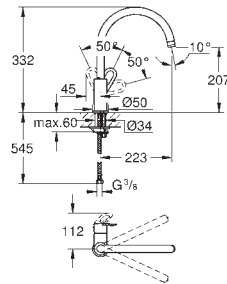

31 368 001

chrome

*

BauLoop
Single-lever sink mixer 1/2"
high spout
single hole installation
GROHE StarLight chrome finish
GROHE Longlife 28 mm ceramic cartridge
GROHE Zero separated inner water ways - lead and nickel free
spout with mousseur
swivel tubular spout
swivel area 360°
flexible connection hoses
rapid installation system
min. recommended pressure 1.0 bar