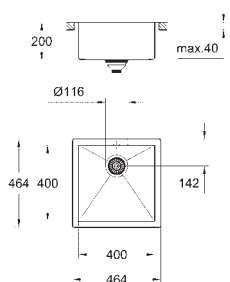

31 578 SD0

stainless steel

465.83

**K700
Stainless steel sink**

model: K700 45-S 46.4/46.4 1.0

mounting type: flush mount

material: stainless steel AISI 304 (V2A)

material thickness: 1 mm

GROHE StarLight finish

finish: satin finish

GROHE Whisper

min. cabinet size: 450 mm

dimensions: 464 x 464 mm

1 bowl: 400 x 400 x 200 mm

GROHE QuickFix installation system

drainer: Ø 3.5"/90 mm basket strainer waste

accessories included: waste kit, basket

strainer waste, mounting set