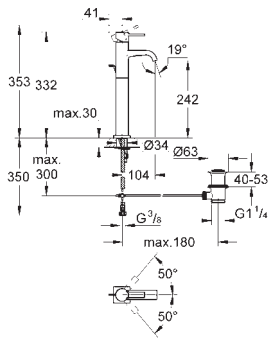

32 760 000 chrome 669.00

Allure
Single-lever basin mixer 1/2"
XL-Size
single hole installation
for free-standing basins
GROHE SilkMove 28 mm ceramic cartridge
GROHE StarLight chrome finish
GROHE EcoJoy 6.0 l/min. flow limiter
rapid installation system
mousseur
pop-up waste set 1 1/4"
flexible connection hoses
projection 104 mm
min. recommended pressure 1.0 bar