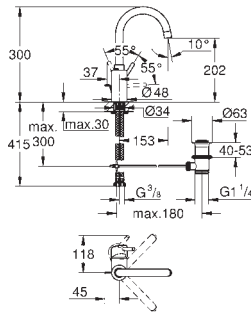

32 629 002

chrome

170.00

Concetto
Single-lever basin mixer 1/2"
L-Size

single hole installation
metal lever
covered lever fixing
GROHE SilkMove 35 mm ceramic cartridge
adjustable flow rate limiter
GROHE StarLight chrome finish
GROHE Zero separated inner water ways - lead and nickel free
GROHE QuickFix installation system
mousseur
swivel tubular spout
with stop restriction
pop-up waste set 1 1/4"
flexible connection hoses
optional temperature limiter ref. no. 46 375 000
min. recommended pressure 1.0 bar