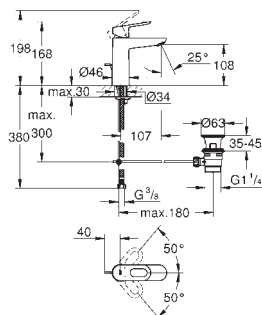

23 762 000 **chrome** **82.00**

BauLoop
Single-lever basin mixer 1/2"
M-Size
single hole installation
metal lever
GROHE Longlife 28 mm ceramic cartridge
GROHE StarLight chrome finish
GROHE EcoJoy mousseur 5.7 l/min
rapid installation system
plastic pop-up waste set 1 1/4"
flexible connection hoses