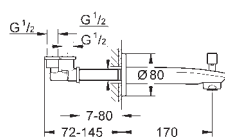

Eurostyle Cosmopolitan
Bath spout

wall mounted
GROHE StarLight chrome finish
mousseur
automatic diverter: bath/shower
with concealed connection piece
male thread 1/2"
projection 170 mm