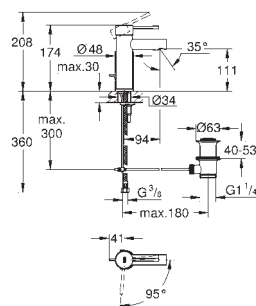

23 392 00E

chrome

178.00

ditto, smooth body

23 591 001

chrome

150.00

Essence
Single-lever basin mixer 1/2"
S-Size
single hole installation
metal lever
GROHE SilkMove ES 28 mm ceramic cartridge
with energy saving function via cold start
with temperature limiter
GROHE StarLight chrome finish
GROHE EcoJoy mousseur 5.7 l/min
GROHE AquaGuide adjustable mousseur
GROHE QuickFix Plus installation system
pop-up waste set 1 1/4"
flexible connection hoses