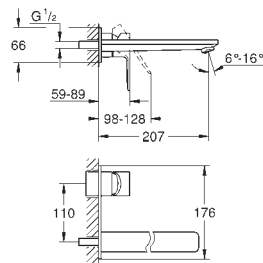

23 444 001 **chrome** 239.00
23 444 DC1 **supersteel** 329.00

Lineare
Two-hole basin mixer
L-Size
wall mounted
set for final installation for
23 571 000
without concealed body
metal escutcheon
metal lever
GROHE StarLight chrome finish
GROHE EcoJoy mousseur 5.7 l/min
GROHE AquaGuide adjustable mousseur
centre distance 110 mm
projection 207 mm
min. recommended pressure 1.0 bar