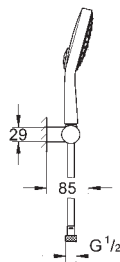

27 741 000 **chrome** **159.00**

**Power&Soul Cosmopolitan 130
Wall holder set 4+ sprays**

consisting of:

Hand shower Power&Soul Cosmopolitan 130 (27 664 000)

wall shower holder, adjustable (27 055)

Silverflex shower hose 1750 mm (28 388 000)

GROHE EcoJoy 9,5 l/min flow limiter

GROHE DreamSpray perfect spray pattern

GROHE StarLight chrome finish

SpeedClean anti-lime system

Inner WaterGuide for a longer life

Twistfree to prevent hose from twisting

suitable for instantaneous heater

min. recommended pressure 1.0 bar