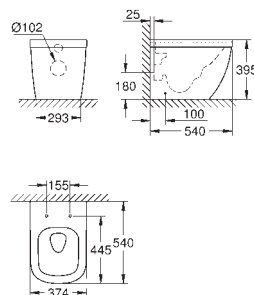

39 339 000 **alpine white** **138.00**
39 339 00H **alpine white** **170.00**
Euro Ceramic
Floor standing back to wall WC
horizontal outlet
back to wall
GROHE Triple Vortex flushing technology
wash down
rimless
flush volume 3/5 l
including fixation set
sanitary ware
fully skirted with invisible fixation
optional: **PureGuard** anti scale coating and
anti bacterial glazing (00H)
12 pieces per pallet