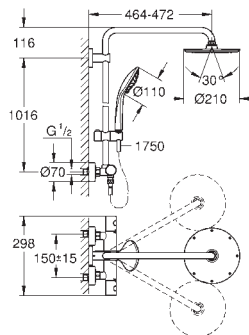

GROHE EUPHORIA SYSTEM

Ref. No.

Colour

Price netto (€)

27 964 000

chrome

709.00

Euphoria System 210

Shower system with thermostat for wall mounting

consisting of:

horizontal swivable 450 mm shower arm

exposed thermostat with

Aquadimmer function

allows change between:

metal head shower Rainshower Cosmopolitan 210 (28 368 000)

spray pattern: Rain

with ball joint

rotation angle $\pm 15^\circ$

hand shower Euphoria 110 Massage (27 221 000)

adjustable in height with gliding element

Silverflex shower hose 1750 mm (28 388 000)

GROHE TurboStat compact cartridge

with wax thermoelement

GROHE SafeStop at 38°C

GROHE SafeStop Plus optional temperature limiter at 43°C included

GROHE DreamSpray perfect spray pattern

GROHE StarLight chrome finish

SpeedClean anti-lime system

Inner WaterGuide for a longer life

Twistfree to prevent hose from twisting

GROHE MetalGrip ergonomically shaped metal handles

suitable for instantaneous heaters

from 18 kW/h

minimum flow rate 7 l/min.

min. recommended pressure 1.0 bar

optional upgrade: **GROHE EasyReach** tray (26 362)

26 186 000

chrome

665.00