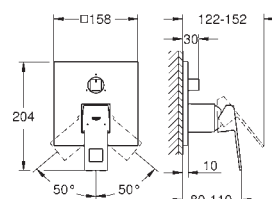

24 094 000 chrome 191.00

Eurocube
Single-lever mixer with 3-way diverter
set for final installation for
GROHE Rapido SmartBox 35 600 000
GROHE SilkMove 46 mm ceramic cartridge
GROHE StarLight chrome finish
wall escutcheon with **GROHE QuickFix** (covered
escutcheon- and shaft sealing, covered fixing)
metal escutcheon, retroactively 6° adjustable
metal lever
3-way diverter
flow performance:
outlet A = 27 l/min,
outlet B = 27 l/min,
outlet C = 27 l/min
without roughing-in-set

35 600 000 chrome 68.00
GROHE Rapido SmartBox universal rough-in box for concealed installation