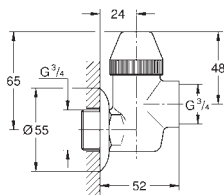

37 636 000 chrome 137.00

Stop valve
3/4"
exposed installation
with inside lying spindle
escutcheon
for roughing-in set for concealed installation
GROHE StarLight chrome finish