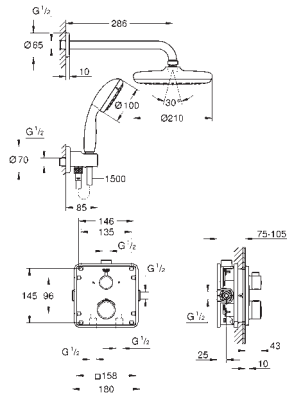

34 729 000

chrome

588.00

Grotherm

Perfect shower set with Tempesta 210

consisting of:

Grotherm set for final installation with Aquadimmer (24 079)
GROHE Rapido SmartBox universal rough-in box, 1/2" (35 600)
head shower Tempesta 210 (26 410)
Shower arm Rainshower 286 mm (28 576 000)
hand shower Tempesta 100 II 9.5 l/min (27 597)
shower outlet elbow (28 628 000)
Rotaflex shower hose 1500 mm 1/2" x 1/2" (28 409)