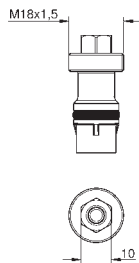

14 053 00M

chrome

42.00

Service stops

fits Grotherm SmartControl, SmartControl mixer and Grotherm 2-handle thermostatic trim sets in combination with GROHE Rapido SmartBox
packaging unit: 2 pieces