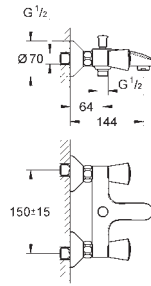

GROHE COSTA S

Ref. No.

Colour

Price netto (€)

25 483 001

chrome

136.00

Costa S
Bath mixer 1/2"
wall mounted
metal handles
heat-insulated
screwable
Carbodur headpart
automatic diverter: bath/shower
mousseur
S-unions
GROHE StarLight chrome finish