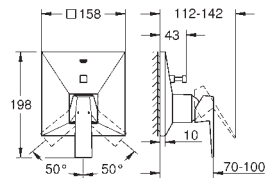

24 072 000	chrome	343.00
24 072 DC0	supersteel	480.00
24 072 A00	hard graphite	515.00
24 072 AL0	brushed hard graphite	549.00

Allure Brilliant		
Single-lever mixer with 2-way diverter		
set for final installation for GROHE Rapido SmartBox 35 600 000 GROHE SilkMove 46 mm ceramic cartridge GROHE StarLight chrome finish wall escutcheon with GROHE QuickFix (covered escutcheon- and shaft sealing, covered fixing) metal escutcheon, retroactively 6° adjustable metal lever automatic 2-way diverter flow performance: outlet B = 27 l/min, outlet C = 27 l/min without roughing-in-set		

35 600 000	chrome	68.00
GROHE Rapido SmartBox universal rough-in box for concealed installation