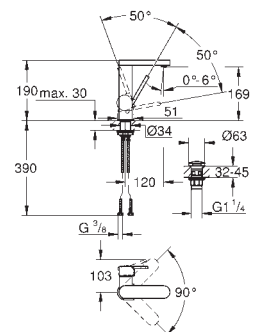

23 872 003 **chrome** **226.00**
Plus
Single-lever basin mixer 1/2"
M-Size
single hole installation
metal lever
GROHE SilkMove 28 mm ceramic cartridge
with temperature limiter
GROHE StarLight chrome finish
GROHE EcoJoy SpeedClean mousseur 5.7 l/min
GROHE AquaGuide adjustable mousseur
rapid installation system
swivel spout with easy docking
swivel area 90°
smooth body with push-open pop-up waste set 1 1/4"
flexible connection hoses