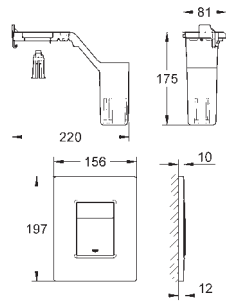

GROHE FRESH

Ref. No.

Colour

Price netto (€)

38 805 000

chrome

132.00

Skate Cosmopolitan Set Fresh Wall plate

for dual flush or start & stop actuation
with **GROHE Fresh**
fixing frame with opening function
with box for support of aromatic tabs
for chlorine-free tabs only
for pneumatic discharge valve AV1
vertical and horizontal installation
156 x 197 mm
made of ABS

GROHE StarLight chrome finish

GROHE EcoJoy technology for less water and perfect flow