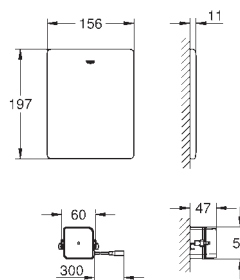

WC control for manual remote actuation

for concealed flushing cisterns, 6 - 9 l
for connecting one or more potential-free actuation buttons via cable
suitable for support rails for the disabled with integrated actuation button
from Hewi, Keuco, Lehnen, Normbau, Pressalit, AMS, Deubad, Erlau, FRELU, FSB
stainless steel wall plate 156 x 197 mm
transformer for external installation
operating voltage 230 V AC, 50/60 Hz, 4.0 VA
servo motor
3 m connecting cable
for the connection of transformer and electronic
3 m connection cable with plug
CE approved
delivery range without actuation button/support rails

39 141 000

chrome

533.00