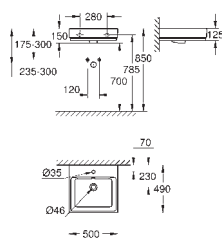

39 474 00H

alpine white

162.00

**Cube Ceramic
Wash basin 50**

wall hung
1 hole punched, 2 holes pre-punched
with overflow
500 x 490 mm

sanitary ware
PureGuard anti scale coating and anti bacterial glazing
18 pieces per pallet