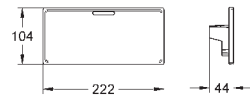

Grohtherm Cube
GROHE EasyReach tray
for Grohtherm Cube
removable for easy cleaning
da Vinci satin white finish
- exposed thermostatic shower mixer
with centre distance 150 mm
- exposed thermostatic bath mixer
with centre distance 150 mm

24 153 000 chrome 406.00