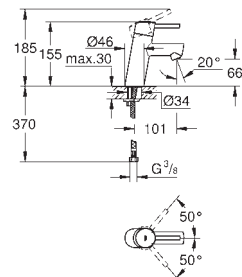

32 240 10E **chrome** **137.00**
Concetto
Single-lever basin mixer 1/2"
S-Size
single hole installation
metal lever
GROHE SilkMove 28 mm ceramic cartridge
adjustable flow rate limiter
with temperature limiter
GROHE StarLight chrome finish
GROHE EcoJoy SpeedClean mousseur 5.7 l/min
GROHE QuickFix installation system
with centering support
smooth body
flexible connection hoses
min. recommended pressure 1.0 bar
acoustic group I in accordance with DIN 4109