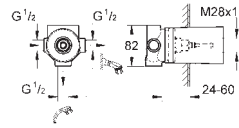

Ref. No. Colour Price netto (€)

29 706 000 **chrome** 277.00

**3-way diverter
concealed body, 1/2"**
without finishing trim set
wall installation
DR-brass
ceramic discs
connection mixed water 1/2"
2 outlets 1/2"
protection sleeve
installation depth infinitely adjustable
24-60 mm