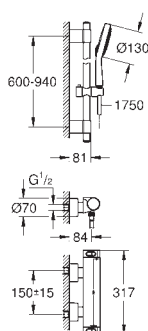

Grohtherm 2000
Thermostatic shower mixer 1/2" with shower set
consisting of:
Grohtherm 2000 thermostat shower mixer (34 169)
Power&Soul Cosmopolitan 130 shower set (27 734)