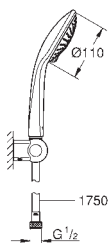

27 355 000

chrome

99.00

**Euphoria 110 Champagne
Wall holder set 3 sprays**

consisting of:
hand shower Champagne (27 222 000)
Wall shower holder 28 401
Silverflex shower hose 1750 mm (28 388 000)
GROHE DreamSpray perfect spray pattern
GROHE SprayDimmer (Stepless flow rate reduction)
GROHE StarLight chrome finish
SpeedClean anti-lime system
Inner WaterGuide for a longer life
Twistfree to prevent hose from twisting
suitable for instantaneous heater
min. recommended pressure 1.0 bar