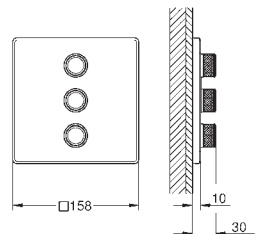

Grotherm SmartControl
Triple volume control trim
set for final installation for
GROHE Rapido SmartBox 35 600 000/35 601 000
metal wall escutcheon with **GROHE QuickFix**
(covered escutcheon and shaft sealing, covered
fixing), retroactively 6° adjustable
10 mm thin profile escutcheon
GROHE StarLight chrome finish
GROHE SmartControl push for ON-OFF, turn for
volume adjustment from EcoJoy to full flow, exchangeable symbols
multiple outlets can be run simultaneously
without roughing-in-set
flow performance:
outlet D = 28 l/min
outlet E = 28 l/min
outlet A = 28 l/min
outlet D+E+A = 65 l/min
optional flow reducer for CALGreen compliance included

35 600 000 chrome 68.00
GROHE Rapido SmartBox universal rough-in box for concealed installation

29 153 LS0 moon white 561.00