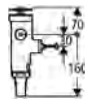

43 996 000 **chrome** **205.00**

Flush valve for WC
concealed installation
3/4"
retrofit for 677.00.200/677.03.200/680.00.200
without stop valve
without flush pipe