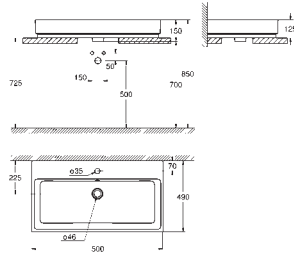

39 478 00H

alpine white

162.00

Cube Ceramic Counter top basin 50
flat back side glazed
1 hole punched, 2 holes pre-punched
with overflow
500 x 490 mm
including fixation set
sanitary ware
PureGuard anti scale coating and anti bacterial glazing
18 pieces per pallet