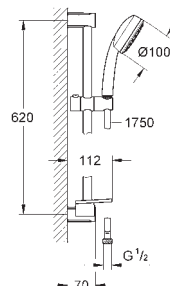

26 083 002

chrome

53.00

**Tempesta Cosmopolitan 100
Shower rail set 1 spray**

consisting of:

hand shower (26 082)
shower rail, 600 mm (27 521)
Relaxaflex hose 1750 mm 1/2" x 1/2" (28 154)

GROHE EasyReach tray (27 596)

GROHE DreamSpray perfect spray pattern

GROHE StarLight chrome finish

SpeedClean anti-lime system

Inner WaterGuide for a longer life

suitable for instantaneous heater

min. recommended pressure 1.0 bar