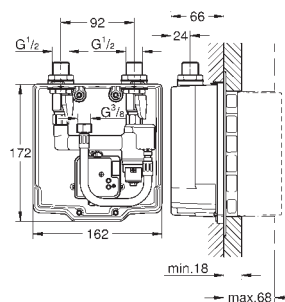

36 336 000

chrome

307.00

**Eurosmart Cosmopolitan E
Concealed mounting box**

with integrated pre-adjustable
thermostatic mixer
wall installation
suitable for IR-sets for final installation
2 stop valves
non-return valve
connection housing for power supply
suitable for