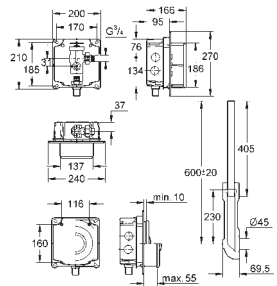

37 048 000 **chrome** **330.00**

Flush valve for WC
concealed installation
3/4"
with **connection** to solenoid valve
stop valve
6 l flush
flow pressure range from 1.2 - 5.0 bar
with flow rate adjustment
2 m connecting cable
box for concealed installation with
flush elbow
concealed flush pipe
without electronic actuation