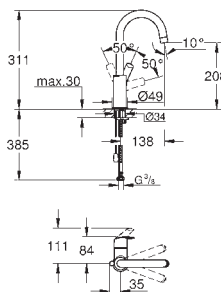

23 743 002 **chrome** **115.00**

Eurosmart
Single-lever basin mixer 1/2"
L-Size
single hole installation
metal lever
GROHE SilkMove 28 mm ceramic cartridge
with temperature limiter
GROHE StarLight chrome finish
GROHE EcoJoy mousseur 5.7 l/min
swivel tubular spout
swivel area 360°
flexible connection hoses
retractable chain
GROHE QuickFix rapid installation system