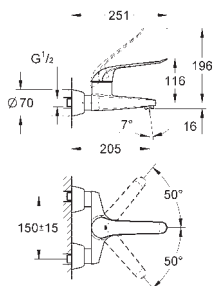

GROHE EUROECO SPECIAL

Ref. No. Colour Price netto (€)

32 778 000 **chrome** **248.00**

Euroeco Special
Single-lever basin mixer 1/2"
wall mounted
GROHE StarLight chrome finish
GROHE SilkMove 46 mm ceramic cartridge
GROHE EcoJoy technology for less water and perfect flow
adjustable flow rate limiter
adjustable temperature limiter
adjustable minimum flow rate
approx. 2.5 l/min
laminar flow straightener 9 l/min.
cast spout, projection 205 mm
metal lever
lever length 170 mm
S-unions

32 779 000 **chrome** **278.00**

ditto, with lockable S unions, projection 221 mm