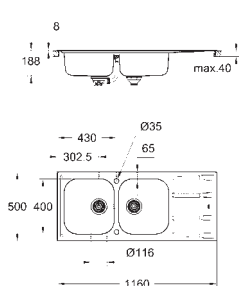

K400

Stainless steel sink with drainer

model: K400 80-S 116/50 2.0 rev

mounting type: standard built-in

material: stainless steel AISI 304 (V2A)

material thickness: 0.7 mm

GROHE StarLight finish

finish: satin finish

GROHE Whisper

min. cabinet size: 800 mm

dimensions: 1160 x 500 mm

2 bowls: 362.5 x 400 x 188 mm

GROHE QuickFix installation system

sink mountable left or right

cut-out: 1140 x 480 mm

drilling holes: 2 x 35 mm

drainer: automatic waste fitting

accessories included: automatic waste fitting, waste kit, basket strainer waste, mounting set

31 570 SD0

stainless steel

290.83