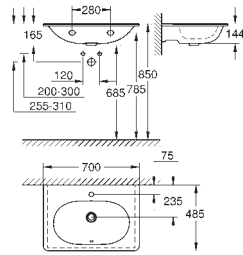

39 564 00H **alpine white** **176.00**

Essence
Wash basin 70
wall hung
1 hole punched, 2 holes pre-punched
with overflow on opposite site to faucet
700 x 485 mm
suitable for half and full pedestal
sanitary ware
PureGuard anti scale coating and anti bacterial glazing
12 pieces per pallet