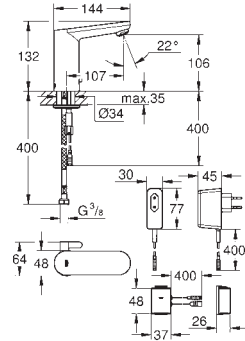

GROHE BLUETOOTH MONITORING

Ref. No.

Colour

Price netto (€)

36 413 000

chrome

636.00

Eurosmart Cosmopolitan E Bluetooth
Infra-red electronic basin tap 1/2" with mixing device
with infrared sensor and Bluetooth module for bi-directional communication for monitoring, configuration and service purpose
with plug transformer 100-240 V AC, 50-60 Hz, 6.75 V DC
rapid installation system
mixing device with adjustable hot water limiter
GROHE StarLight finish
GROHE EcoJoy mousseur 5.7 l/min
with integrated solenoid valve
integrated non-return valves and dirt strainers
with Bluetooth 4.0* for wireless data communication for Apple** and Android devices
Bluetooth range (max. 10 m) varies depending on used materials and walls between transmitter and receiver
monitoring
password protected products
app detects all Bluetooth products in range
auto flush cycles and timing last auto flush usage per day / 30 days
thermal disinfection cycles and timings last disinfection
configuration
detection range and shut off delay
auto flush
thermal disinfection
cleaning mode
2 on/off timers
identification by name
service
send and save 3 profiles
reset to factory or user settings
hard and software version
CE approved
acoustic group I in accordance with DIN 4109
type of protection faucet IP 59K

36 409 000

chrome

523.00