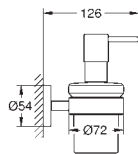

40 448 001	chrome	38.74
40 448 DC1	supersteel	49.16
40 448 EN1	brushed nickel	43.74

Essentials

Soap dispenser with holder

material: glass / metal
filling quantity 160 ml
consisting of:
holder (40 369 001)
soap dispenser (40 394 001)
concealed fastening
GROHE StarLight chrome finish