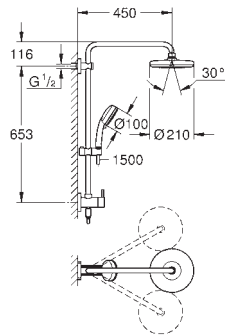

GROHE RETRO-FIT SHOWER SYSTEM

Ref. No.

Colour

Price netto (€)

26 190 001

chrome

511.00

**Retrofit System 210
Shower system with diverter
for wall mounting**

consisting of:
horizontal swivable 450 mm shower arm
built-in diverter allows change between:
head shower Tempesta 210 (26 410)
spray pattern: Rain
GROHE EcoJoy 9,5 l/min flow limiter
with ball joint
rotation angle $\pm 15^\circ$
hand shower Tempesta Cosmopolitan 100 (27 571 001)
2 spray patterns:
Rain, Jet
GROHE EcoJoy 5.7 l/min. flow limiter
adjustable in height with gliding element
Rotaflex shower hose 1500 mm 1/2" x 1/2" (28 409)
angle adapter
GROHE DreamSpray perfect spray pattern
GROHE SprayDimmer (Stepless flow
rate reduction)
GROHE StarLight chrome finish
SpeedClean anti-lime system
Inner WaterGuide for a longer life
Twistfree to prevent hose from twisting
**suitable for instantaneous heaters
from 18 kW/h**
min. recommended pressure 1.0 bar

26 191 000

chrome

47.00