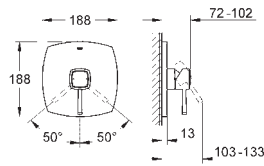

19 932 000	chrome	273.00
19 932 IGO	chrome/gold	355.00

Grandera
Single-lever shower mixer
set for final installation for
35 501 000
without concealed body
GROHE StarLight chrome finish
escutcheon- and shaft-sealing
metal escutcheon
covered fixing
min. recommended pressure 1.0 bar