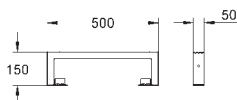

38 629 000

chrome

46.00

Rapid SL
Extension

for floor constructions from 200 up to 350 mm
fixing material
not suitable for project elements