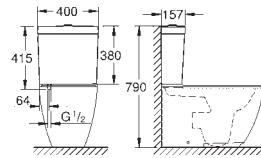

39 579 000 alpine white 154.00

Essence
Exposed flushing cistern for close coupled combination
bottom inlet
inlet and outlet concealed
including flushing set GROHE AV1
dual flush 4.5/3 l
including fixation set
sanitary ware
24 pieces per pallet