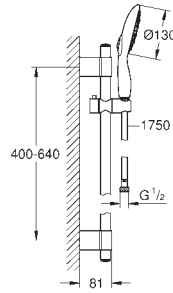

GROHE POWER&SOUL

Ref. No. Colour Price netto (€)

27 736 000 **chrome** 194.00

Power&Soul 130
Shower rail set 4+ sprays
consisting of:
Hand shower Power&Soul 130 (27 673 000)
shower rail, 600 mm (27 784 000)
with wall holders made of metal
Silverflex shower hose 1750 mm (28 388 000)
GROHE EcoJoy 9,5 l/min flow limiter
GROHE DreamSpray perfect spray pattern
GROHE StarLight chrome finish
GROHE QuickFix Plus adjustable distance between brackets
for adaption to existing drilling holes
SpeedClean anti-lime system
Inner WaterGuide for a longer life
Twistfree to prevent hose from twisting
suitable for instantaneous heater
min. recommended pressure 1.0 bar

27 738 000 **chrome** 199.00
ditto, 900 mm