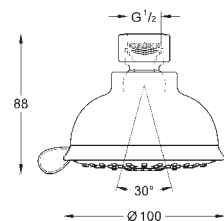

GROHE TEMPESTA

Ref. No. Colour Price netto (€)

27 608 001 chrome 35.00

Tempesta Rustic 100
Hand shower 4 sprays
GROHE Rain O², Rain, Massage, Jet
GROHE EcoJoy 9,5 l/min flow limiter
GROHE DreamSpray perfect spray pattern
GROHE StarLight chrome finish
SpeedClean anti-lime system
Inner WaterGuide for a longer life
universal mounting system, fitting all standard shower hoses
suitable for instantaneous heater

26 085 001 chrome *

ditto, with non-restricted flow

27 609 001 chrome 81.00

Tempesta Rustic 100
Shower rail set 4 sprays
consisting of:
hand shower (27 608)
shower rail, 600 mm (27 519)
Relaxaflex hose 1750 mm 1/2" x 1/2" (28 154)
GROHE EasyReach tray (27 596)
GROHE EcoJoy 9,5 l/min flow limiter
GROHE DreamSpray perfect spray pattern
GROHE StarLight chrome finish
SpeedClean anti-lime system
Inner WaterGuide for a longer life
suitable for instantaneous heater

26 086 001 chrome *

ditto, with non-restricted flow

27 805 001 chrome 55.00

Tempesta Rustic 100
Wall holder set 4 sprays
consisting of:
hand shower (27 608)
wall shower holder adjustable (27 595)
Relaxaflex hose 1750 mm 1/2" x 1/2" (28 154)
GROHE EcoJoy 9,5 l/min flow limiter
GROHE DreamSpray perfect spray pattern
GROHE StarLight chrome finish
SpeedClean anti-lime system
Inner WaterGuide for a longer life
suitable for instantaneous heater
min. recommended pressure 1.0 bar

26 089 001 chrome 56.00

Tempesta Rustic 100
Head shower set 4 sprays
GROHE Rain O², Rain, Massage, Jet
ball joint ± 15° rotatable
Shower arm with connection thread 1/2"
escutcheon
GROHE DreamSpray perfect spray pattern
GROHE StarLight chrome finish
SpeedClean anti-lime system
Inner WaterGuide for a longer life
suitable for instantaneous heater
min. recommended pressure 1.0 bar

27 610 001 chrome 49.00