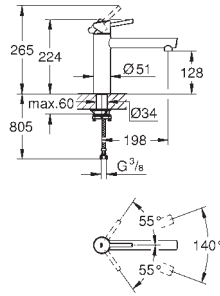

GROHE CONCETTO

Ref. No.

Colour

Price netto (€)

31 210 001

chrome

292.00

Concetto
Single-lever sink mixer 1/2"
for installation in front of window
medium spout
single hole installation
GROHE StarLight finish
GROHE SilkMove 35 mm ceramic cartridge
mousseur
adjustable flow rate limiter
swivel cast spout
swivel area 140°
non-removable socket height: 30 mm
flexible connection hoses