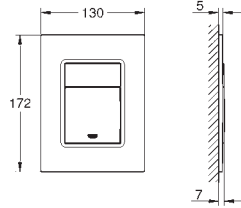

GROHE WALL PLATES FOR WC

Ref. No. Colour Price netto (€)

37 535 000	chrome	67.00
37 535 P00	matt chrome	67.00
37 535 SH0	alpine white	55.00
37 535 DC0	supersteel	142.00
37 535 ***	SPA colours	*

Skate Cosmopolitan S

Wall plate

for dual flush or start & stop actuation
for pneumatic discharge valve AV1
GD 2 cistern
vertical installation
130 x 172 mm
made of ABS

GROHE StarLight chrome finish

GROHE EcoJoy technology for less water and perfect flow
flush plate with magnetic holder
and fixing brackets included

small shaft 40 911 000 sold separately