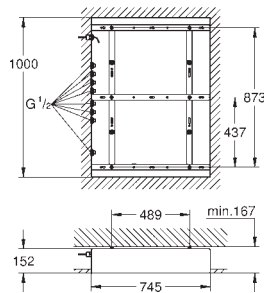

The ceiling construction must be appropriate for the static requirement of the product (total product weight > 70 kg). Ceiling shower has to be controlled by 8 outlets + 1 hand shower outlet and the performance of the waste must be of sufficient size (> 100 l/min). For detailed planning please see separate planning & installation guide before start.

29 126 000 chrome 513.00

Grohtherm SmartControl
Thermostat for concealed installation with 3 valves
set for final installation for
GROHE Rapido SmartBox 35 600 000
metal wall escutcheon with **GROHE QuickFix**
(covered escutcheon and shaft sealing, covered fixing), retroactively 6° adjustable
GROHE StarLight chrome finish
GROHE SmartControl push for ON-OFF, turn for volume adjustment from EcoJoy to full flow, exchangeable symbols
GROHE TurboStat compact cartridge with wax thermoelement
GROHE SafeStop at 38°C
GROHE SafeStop Plus optional temperature limiter at 43°C or 46°C included
built-in non return valves and dirt strainers
multiple outlets can be run simultaneously
without roughing-in-set
flow performance:
outlet A = 23 l/min
outlet B = 27 l/min
outlet C = 23 l/min
outlet A + B = 33 l/min
outlet A + B + C = 36 l/min