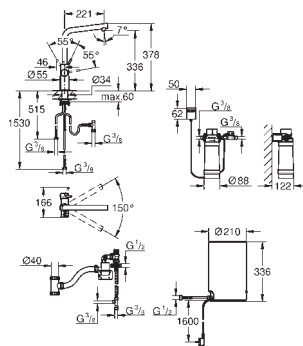

30 083 001	chrome	1,500.00
30 083 DC1	supersteel	1,670.00
30 083 DA1	warm sunset	*
30 083 DL1	brushed warm sunset	*
30 083 A01	hard graphite	*
30 083 AL1	brushed hard graphite	*

GROHE Red Duo

Faucet and M size boiler

consisting of:

GROHE Red Duo single-lever sink mixer single hole installation

C-spout

GROHE ChildLock push buttons for boiling water

TÜV certified triple electronic safeguards against accidental activation of boiling water

GROHE StarLight chrome finish

GROHE SilkMove 28 mm ceramic cartridge

insulated tubular spout

swivel area 150°

separate water ways

flexible connection hoses

connection for GROHE Red boiler

GROHE Red boiler M size

reservoir for boiling and hot water

3 liter 100° C boiling water

4 liter total capacity

required inlet pressure: 1-7 bar

with flexible connection hose and outlet for boiling water

CE approved

power supply 230 V 50 Hz

power consumption 2100 W

standby power consumption 15 W

energy efficiency class A

GROHE Red filter set

for protection of the boiler from limescale

capacity 600 l at 20° dKH

5 phase filter

flow rate measuring unit

30 327 001	chrome	1,450.00
30 327 DC1	supersteel	1,670.00
30 327 DA1	warm sunset	*
30 327 DL1	brushed warm sunset	*
30 327 A01	hard graphite	*
30 327 AL1	brushed hard graphite	*

GROHE Red Duo

Faucet and M size boiler

consisting of:

GROHE Red Duo single-lever sink mixer single hole installation

L-spout

GROHE ChildLock push buttons for boiling water

TÜV certified triple electronic safeguards against accidental activation of boiling water

GROHE StarLight chrome finish

GROHE SilkMove 28 mm ceramic cartridge

insulated tubular spout

swivel area 150°

separate water ways

flexible connection hoses

connection for GROHE Red boiler

GROHE Red boiler M size

reservoir for boiling and hot water

3 liter 100° C boiling water