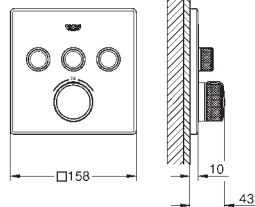

GROHE GROHTHERM SMARTCONTROL

Ref. No. Colour Price netto (€)

29 126 000 chrome 513.00

Grotherm SmartControl
Thermostat for concealed installation with 3 valves
set for final installation for
GROHE Rapido SmartBox 35 600 000
metal wall escutcheon with **GROHE QuickFix**
(covered escutcheon and shaft sealing, covered
fixing), retroactively 6° adjustable
GROHE StarLight chrome finish
GROHE SmartControl push for ON-OFF, turn for
volume adjustment from EcoJoy to full flow, exchangeable symbols
GROHE TurboStat compact cartridge
with wax thermostatic element
GROHE SafeStop at 38°C
GROHE SafeStop Plus optional temperature limiter at 43°C or 46°C included
built-in non return valves and dirt strainers
multiple outlets can be run simultaneously
without roughing-in-set
flow performance:
outlet A = 23 l/min
outlet B = 27 l/min
outlet C = 23 l/min
outlet A + B = 33 l/min
outlet A + B + C = 36 l/min

35 600 000 chrome 68.00
GROHE Rapido SmartBox universal rough-in box for concealed installation

29 127 000 chrome 313.00