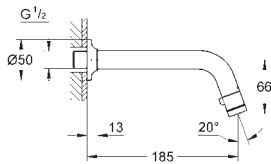

20 203 000 **chrome** **92.00**
Universal wall-mounted tap DN15
Flow rate: 6l/min at 3 bar flow pressure
Flow-Stop mousseur
ceramic headpart
connection thread 1/2"
GROHE StarLight chrome finish
projection 185 mm