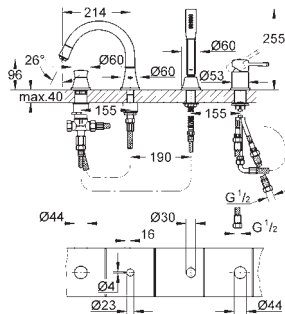

19 936 000	chrome	1,060.00
19 936 IGO	chrome/gold	1,250.00
19 936 GL0	cool sunrise	1,440.00
19 936 DAO	warm sunset	1,440.00
19 936 A00	hard graphite	1,440.00
19 936 AL0	brushed hard graphite	1,350.00

Grandera
4-hole single-lever bath combination
GROHE SilkMove 46 mm ceramic cartridge
GROHE StarLight chrome finish
consisting of:
pre-assembled spout fixing
single lever mixer operating element
bath spout with mousseur and diverter bath/shower
Grandera hand shower 7,6 l
metal shower hose 1500 mm
flexible connection hoses
connection for shower hose
protected against backflow
can be used with 29 037 000
min. recommended pressure 1.0 bar