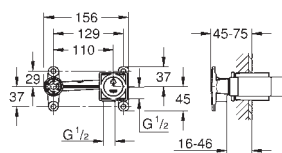

23 200 000 chrome 236.00

Single-lever mixer 1/2", concealed body
for 2-hole basin mixers
wall installation
without finishing trim set
GROHE SilkMove 35 mm ceramic cartridge
adjustable flow rate limiter
installation depth 45 to 75 mm
DR-brass
installation device