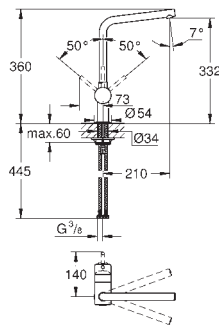

31 375 000 chrome 249.00
31 375 DC0 supersteel 287.00
31 375 DA0 warm sunset *
31 375 DL0 brushed warm sunset *
31 375 A00 hard graphite *
31 375 AL0 brushed hard graphite *

Minta
Single-lever sink mixer 1/2"
L-spout
GROHE StarLight chrome finish
GROHE StarLight finish
GROHE SilkMove 46 mm ceramic cartridge
adjustable flow rate limiter
swivel tubular spout
swivel range 0°/150°/360°
flexible connection hoses
rapid installation system
min. recommended pressure 1.0 bar