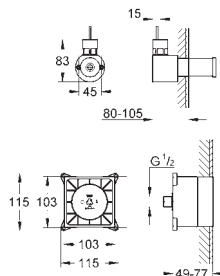

29 074 000

chrome

381.00

GROHE F-digital Deluxe Rough-in set steam generator

for use with steam module (36 362 000 or 27 934 000)

consisting of:

- 1 rough-in box for steam outlet (115 x 115 x 49-77 mm)
- 1 rough-in box for temperature sensor (58 x 83 x 80-105 mm)
- 1 cable extension temperature sensor, 5 m
- 1 cable extension steam generator, 5 m

26 374 000

chrome

1,050.00

GROHE F-digital Deluxe

Base unit box 4.0 Bluetooth F-Series 40" (BCU V4.0)

to control LightCurtain of Rainshower F-Series 40" AquaSymphony ceiling shower

additional light, sound and steam modules can be connected and controlled

consisting of:

- 2 plug connections, each for one pair of sound modules (36 360 000)
- 1 plug connection for one pair of light modules (36 359 000)
- 1 plug connection LightCurtain for Rainshower F-Series 40" AquaSymphony (26 373 000)
- 2 plug connections for steam module (36 362 000 or 36 368 000), including 1 connection for steam generator and 1 connection for temperature sensor
- 2 plug connections for power supply (per power supply max. 4 devices light/sound)
- 2 plug connections for Bluetooth unit (supply voltage and data line)

CE approved

must be accessible for service

optional: the base unit box can be placed into

extra equipment 36 367 000

component has to be ordered separately