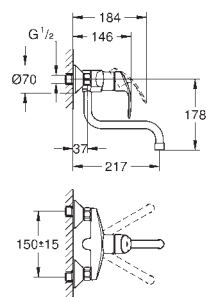

31 391 002

chrome

142.00

Eurosmart
Single-lever sink mixer 1/2"
wall mounted
GROHE StarLight finish
GROHE SilkMove 35 mm ceramic cartridge
mousseur
adjustable flow rate limiter
swivel tubular spout
swivel area 360°
projection 217 mm
integrated temperature limiter
S-unions