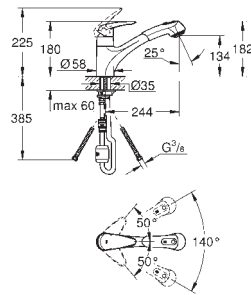

GROHE EURODISC

33 770 001

chrome

215.00

Eurodisc
Single-lever sink mixer 1/2"
 low spout
single hole installation
GROHE StarLight finish
GROHE SilkMove 35 mm ceramic cartridge
 mousseur
 adjustable flow rate limiter
 swivel tubular spout
 swivel area 140°
 with stop restriction
 flexible connection hoses
 rapid installation system