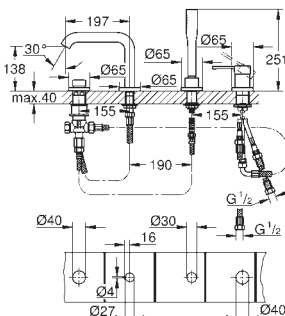

Essence
4-hole single-lever bath combination
GROHE SilkMove 35 mm ceramic cartridge
with temperature limiter
GROHE StarLight chrome finish
pre-assembled spout fixing
single lever mixer operating element
metal lever
bath inlet with mousseur
diverter bath/shower
for chrome: hand shower 27 806, for other colours: hand shower 26 465
metal shower hose 2000 mm
flexible connection hoses
connection for shower hose
protected against backflow
for use with (29 037 000)

*** SPA colours:
● BE ● GL ● DA ● A0
● EN ● GN ● DL ● AL