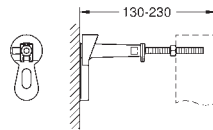

Rapid SL

Wall brackets

for on-the-wall installations
for fixing the elements at the brick-wall
or in front of the studded wall
steady vertical adjustment from
130 - 230 mm
cladding for single or series installation
fixing material
2 pieces

42 824 000

chrome

689.00

Pull-off device for urinal

for 505.00.200, 508.00.200 and 809.00.200