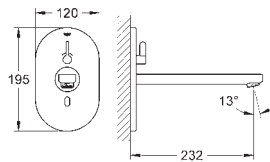

36 376 000

chrome

466.00

**Eurosmart Cosmopolitan E
Infra-red electronic basin mixer with mixing device
and adjustable temperature limiter**

with infrared sensor for bi-directional communication
for monitoring, configuration and service purpose
with transformer 100-230 V AC, 50-60 Hz, 6 V DC
GROHE StarLight finish
GROHE EcoJoy technology for less water and perfect flow
laminar flow straightener 9 l/min.
chrome escutcheon
chrome spout
projection 232 mm
7 pre-set programs:
auto flush
thermal disinfection
cleaning mode
additional functions and precise settings
by remote control 36 407
set for final installation for concealed
fitting box
36 339 000
CE approved
acoustic group I in accordance with DIN 4109
min. recommended pressure 1.0 bar

36 315 000

chrome

471.00

ditto, projection 170 mm