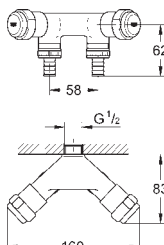

41 022 000 chrome 85.00

Original WAS double valve „Simple“ 1/2"
wall mounted
grease chamber headpart 1/2" for closable hose connection
non-return valve type EB
protected against backflow
GROHE StarLight chrome finish
for combination with pipe ventilating valve type HB 41 239 000