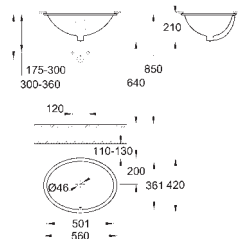

39 423 000

alpine white

68.00

Universal tap Undercounter wash basin 55
installation from below
with overflow
560 x 420 mm
sanitary ware
18 pieces per pallet