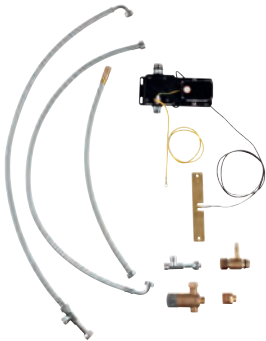

30 309 000

chrome

337.00

FootControl Retro-fit set

Foot control: activation of water via contact with sensor
battery supply 6 V lithium-battery, type CR-P2
CE approved
solenoid valve
fixed value mixing valve
automatically safety stop after 60 sec. (factory set)
type of protection IP 44
upgrade set for GROHE pull-out kitchen faucets