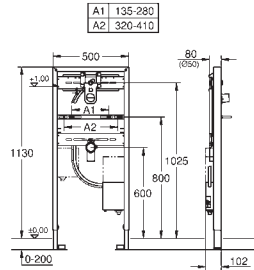

Rapid SL

Element for wash basin with rough-in set for infra-red electronic

for wall mounted fittings

suitable for trim sets Europlus E 36 042 SD0, Essence E 36 447 000

and Eurocube E 36 442 000

1.13 m installation height

for on-the-wall installations or studded walls

powder coated steel frame, self-supporting

for dry-cladding, completely pre-assembled

quick adjustment, lockable

fixing material

wash basin fixing bolts M10 with

fixing device for ceramic

variable distance of fixing bolts

HT-outlet bend Ø 50 mm

seal Ø 32 mm

pre-mounted roughing-in set

with protecting block

fire-proof pipe for laying electronic cables

installation box with water group, stop valve and flush elbow

connection with noise protected fitting holder 1/2"

connecting box for mains supply 230 V

CE approved

for installation with pre-mixed or cold water

for on-the-wall installation please order wall brackets 38 558 00M (sold separately)

38 546 000

chrome

118.00