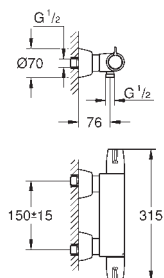

GROHE GROHTHERM SPECIAL

Ref. No.

Colour

Price netto (€)

34 667 000

chrome

309.00

Grotherm Special
Thermostatic shower mixer 1/2"
wall mounted
ergonomic handles
ceramic headparts 1/2", 90°
GROHE TurboStat compact cartridge
with wax thermoelement
Temperature scale handle with
pre-adjustable safety stop between
35°C and 43°C
easy thermal disinfection via optional key 47 994 000
integrated mixed water shut off
shower bottom outlet 1/2"
with integrated non return-valve
metal temperature safety stop
dirt strainers
with S-unions and with covers
GROHE Quickfix for fast exchange of
non return valves in connections
100% GROHE CoolTouch consisting of safety
housing + S-unions with CoolTouch escutcheons
GROHE StarLight chrome finish
GROHE SafetyPlus

34 665 000

chrome

386.00