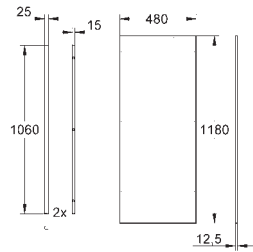

Rapid SL
Cladding for wall mounted WC
1.13 m installation height

gypsum fibre boards 1190 x 480 x 12.5 mm
with all cut-outs
self-tapping screws
2 zinc coated support angles with
fixing screws

38 630 001