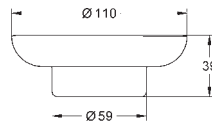

40 368 001	chrome	5.74

Essentials

Soap dish

material: glass
fits in the following holders:
Essentials (40 369)
Essentials Cube (40 508)
Bau Cosmopolitan (40 585)
Essentials Authentic (40 652)