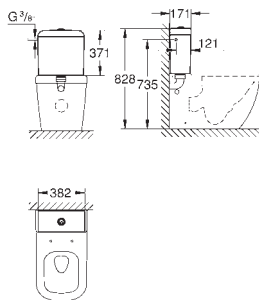

GROHE EURO CERAMIC

Ref. No. Colour Price netto (€)

39 333 000 **alpine white** **129.00**
Euro Ceramic
Exposed flushing cistern
side or back inlet
for back inlet please order mounting set 49 522 000 (sold separately)
including flushing set with dual flush
including fixation set
sanitary ware
18 pieces per pallet