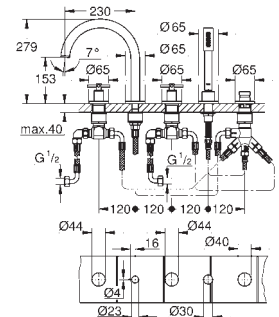

Atrio
5-hole bath combination
ceramic headparts 1/2", 90°
GROHE StarLight chrome finish
consisting of:
pre-assembled spout fixing
with cross handles
bath spout with mousseur and diverter bath/shower
Sena hand shower 6.6 l/min
shower hose 2000 mm
flexible connection hoses
connection for shower hose
protected against backflow
can be used with 29 037 001
Two different sets of caps included. One set with
„H“ and „C“ marking, one set without marking.