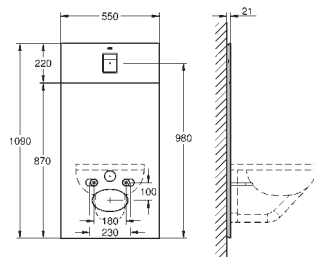

39 374 LS0

moon white

767.00

GROHE glass module

for Rapid SL / Uniset

with flushing cistern GD 2

for connecting shower toilet Sensia Arena

or common wall-hung WCs

for tiled/plastered walls

two-piece glass cover made of tempered safety glass (8 mm)

upper part removable for maintenance

flush plate Skate Cosmopolitan, chrome, flush plate

is kept flush with glass cover

HPL mounting plate with hole pattern for all connections

mounting plate with concealed water connection

for shower toilet Sensia Arena

mounting plate with with quality edges in silver finish

set for noise protection

including accessory for mounting glass plate and WC ceramic