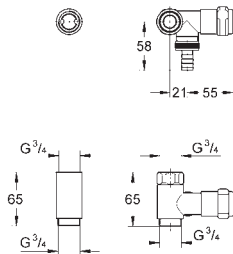

41 043 000 **chrome** **90.00**
Original WAS valve „Mixer“ 3/4"
wall mounted
for wall mixers 1/2"
right-hand connection
grease chamber headpart 1/2" for closable hose connection
non-return valve type EB
Spacer
protected against backflow
GROHE StarLight chrome finish
for combination with pipe ventilating valve type HB 41 239 000

41 040 000 **chrome** **80.00**
ditto, left hand connection