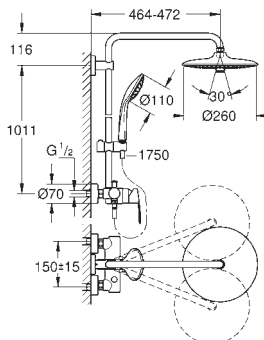

Euphoria System 260

Shower system with single lever mixer for wall mounting

consisting of:

horizontal swivable 450 mm shower arm

exposed single-lever shower mixer with diverter

allows change between:

head shower Euphoria 260 (26 457)

3 spray patterns:

Rain, SmartRain, Jet

with ball joint

rotation angle $\pm 15^\circ$

hand shower Euphoria 110 Massage (27 239 000)

3 spray patterns:

Rain, SmartRain, Massage

adjustable in height with gliding element

Silverflex shower hose 1750 mm (28 388 000)

GROHE EcoJoy 9,5 l/min flow limiter

GROHE SilkMove 46 mm ceramic cartridge

GROHE DreamSpray perfect spray pattern

GROHE StarLight chrome finish

GROHE SprayDimmer (Stepless flow

rate reduction)

SpeedClean anti-lime system

Inner WaterGuide for a longer life

Twistfree to prevent hose from twisting

suitable for instantaneous heaters
from 18 kW/h

minimum flow rate 7 l/min.

min. recommended pressure 1.0 bar

23 061 002

chrome

471.00