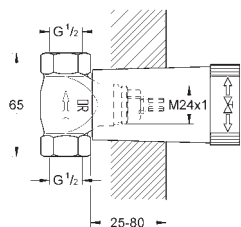

29 811 000 **chrome** **27.00**

Concealed valve 1/2"
preassembled ceramic headpart 1/2"
180°
threaded union 1/2"
installation depth adjustable
25 - 80 mm
DR-brass