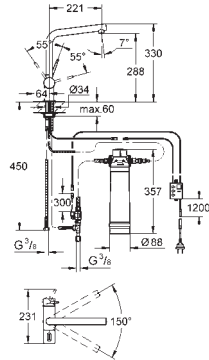

GROHE BLUE PURE

Ref. No. Colour Price netto (€)

31 345 002 chrome 887.00
31 345 DC2 supersteel 888.00

GROHE Blue Pure Minta Starter Kit

consisting of:
GROHE Blue Minta single-lever sink mixer with filter function

single hole installation
separate handle for filtered water headpart 1/2"

GROHE StarLight finish
GROHE SilkMove 35 mm ceramic cartridge adjustable flow rate limiter

swivel tubular spout swivel area 150° separate inner water ways for filtered and non-filtered water flexible connection hoses type of protection IP 21

main switching power supply 100 - 240 V AC 50/60 Hz with safety extra-low voltage (SELV) 6 V DC to filter change display unit

GROHE Blue size S filter, filter head with flexible adjustment adjustable for 600 litre, 1500 litre or 3000 litre filter cartridges

this product contains built-in LED lamps, which cannot be changed: energy efficiency class: A+

KITCHEN FITTINGS