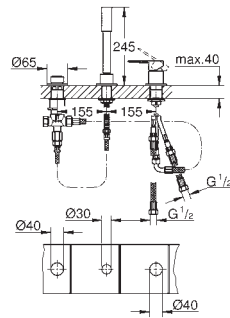

Ref. No. Colour Price netto (€)

19 965 001 chrome 595.00

Lineare
Three-hole single-lever bath combination
Three hole installation
GROHE SilkMove 35 mm ceramic cartridge with temperature limiter
GROHE StarLight chrome finish consisting of:
single lever mixer operating element
diverter bath/shower without spout
hand shower Sena Stick (26 465)
metal shower hose 2000 mm
flexible connection hoses
connection for shower hose protected against backflow for use with (29 037 000) for combination with (28 990 / 28 991)

29 037 000 chrome 734.00