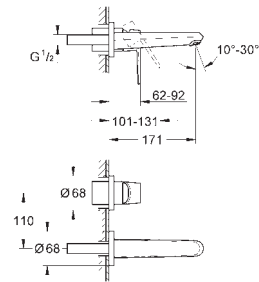

19 573 002 chrome 201.00

Eurodisc Cosmopolitan
Two-hole basin mixer
M-Size
wall mounted
set for final installation for
23 571 000
without concealed body
metal escutcheon
metal lever
GROHE StarLight chrome finish
GROHE AquaGuide mousseur
centre distance 110 mm
projection 170 mm
min. recommended pressure 1.0 bar

19 974 002 chrome 217.00
ditto, projection 225 mm