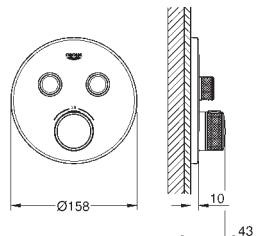

Grotherm SmartControl
Thermostat for concealed installation with 2 valves
set for final installation for
GROHE Rapido SmartBox 35 600 000
metal wall escutcheon with **GROHE QuickFix**
(covered escutcheon and shaft sealing, covered
fixing), retroactively 6° adjustable
GROHE StarLight chrome finish
GROHE SmartControl push for ON-OFF, turn for
volume adjustment from EcoJoy to full flow
exchangeable symbols
GROHE TurboStat compact cartridge
with wax thermoelement
GROHE SafeStop at 38°C
GROHE SafeStop Plus optional temperature limiter at 43°C or 46°C included
built-in non return valves and dirt strainers
multiple outlets can be run simultaneously
without roughing-in-set
flow performance:
outlet B = 24 l/min
outlet C = 26 l/min
outlet B+C = 29 l/min

35 600 000	chrome	68.00
GROHE Rapido SmartBox universal rough-in box for concealed installation		

29 120 000	chrome	565.00
29 120 DC0	supersteel	710.00
29 120 AL0	brushed hard graphite	874.00