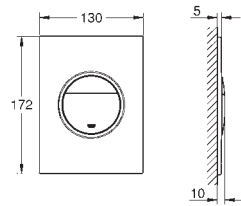

*** SPA colours:

37 601 000	chrome	82.00
37 601 P00	matt chrome	80.00
37 601 SH0	alpine white	65.00
37 601 DC0	supersteel	142.00
37 601 ***	SPA colours	*

Nova Cosmopolitan S

Wall plate

for dual flush or start & stop actuation
for pneumatic discharge valve AV1
GD 2 cistern
vertical installation
130 x 172 mm
made of ABS

GROHE StarLight chrome finish

GROHE EcoJoy technology for less water and perfect flow
flush plate with magnetic holder
and fixing brackets included

small shaft 40 911 000 sold separately