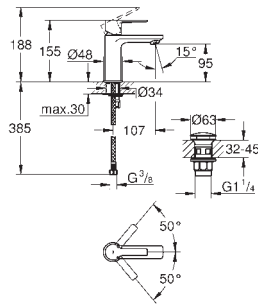

23 791 001 **chrome** **181.00**
23 791 DC1 **supersteel** **250.00**

Lineare
Single-lever basin mixer 1/2"
XS-Size
single hole installation
metal lever
GROHE SilkMove 28 mm ceramic cartridge
with temperature limiter
GROHE StarLight chrome finish
GROHE EcoJoy SpeedClean mousseur 5.7 l/min
GROHE QuickFix Plus installation system
smooth body with push-open pop-up waste set 1 1/4"
flexible connection hoses