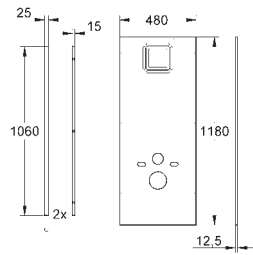

GROHE RAPID SL ACCESSORIES

GROHE RAPID SL ACCESSORIES

Ref. No.

Colour

Price netto (€)

38 636 001

chrome

176.00