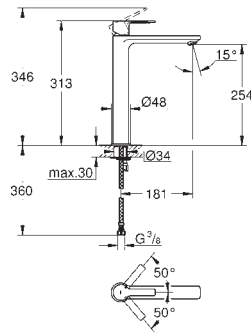

GROHE LINEARE

Ref. No. Colour Price netto (€)

23 405 001 **chrome** 272.00
23 405 DC1 **supersteel** 373.00

Lineare
Single-lever basin mixer 1/2"
XL-Size
single hole installation
metal lever
for free-standing basins
GROHE SilkMove 28 mm ceramic cartridge
with temperature limiter
GROHE StarLight chrome finish
GROHE EcoJoy SpeedClean mousseur 5.7 l/min
GROHE QuickFix Plus rapid installation system
smooth body
flexible connection hoses
min. recommended pressure 1.0 bar