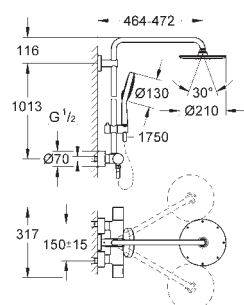

27 967 000

chrome

997.00

Rainshower System 210 Shower system with thermostat for wall mounting

consisting of:

horizontal swivable 450 mm shower arm

exposed thermostat with

Aquadimmer function

allows change between:

Rainshower Cosmopolitan 210 head shower (28 368 000)

with ball joint

rotation angle $\pm 15^\circ$

Hand shower Power&Soul Cosmopolitan 130 (27 664 000)

adjustable in height with gliding element (12 140 000)

Silverflex shower hose 1750 mm (28 388 000)

GROHE TurboStat compact cartridge

with wax thermoelement

GROHE SafeStop at 38°C

GROHE SafeStop Plus optional temperature limiter at 43°C included

GROHE CoolTouch

GROHE DreamSpray perfect spray pattern

GROHE One-Click Showering spray selection

with one click

GROHE StarLight chrome finish

SpeedClean anti-lime system

Inner WaterGuide for a longer life

suitable for instantaneous heaters

from 18 kW/h

minimum flow rate 7 l/min.

min. recommended pressure 1.0 bar