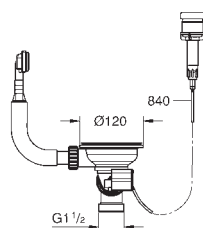

40 953 000

chrome

*

Pop-up waste set with overflow

square pop-up with remote control

overflow with square escutcheon

space saving waste set

including strainer plug

Ø 35 mm cut-out diameter

fits to kitchen sinks series K700, K700U