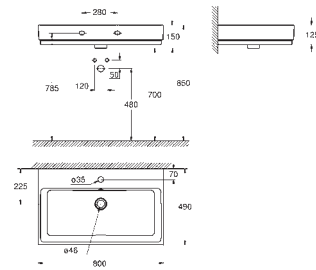

39 469 00H

alpine white

318.00

**Cube Ceramic
Wash basin 80**

wall hung
1 hole punched, 2 holes pre-punched
with overflow
800 x 490 mm

sanitary ware
PureGuard anti scale coating and anti bacterial glazing
10 pieces per pallet