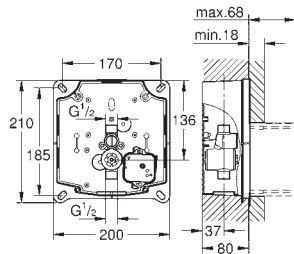

GROHE Rapido U

roughing-in set for urinal for manual actuation or Tectron infra-red electronic 6 V or 230 V

water group with stop valve

flow pressure min 0.5 bar

operating pressure max 10 bar

flush aid

functional unit checked ex factory

water supply connections 1/2" outer thread

connecting box for mains supply

installation box with gasket

fixing points for dry cladding and masonry-in

shortable inspection shaft incl. protection

38 787 000

chrome

105.00