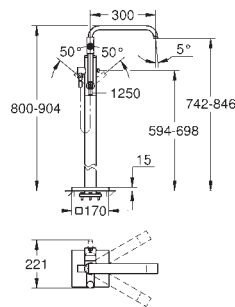

32 754 002 **chrome** **1,803.20**

Allure
Single-lever bath mixer 1/2", floor mounted
set for final installation for
45 984
without roughing-in-set
GROHE SilkMove 46 mm ceramic cartridge
GROHE StarLight chrome finish
automatic diverter: bath/shower
swivel spout with mousseur and stop limiter
projection 300 mm
integrated non-return valve in the shower outlet 1/2"
with shower holder
Sena hand shower 6.6 l/min
shower hose 1500 mm
protected against backflow
min. recommended pressure 1.0 bar
shower hose 49"