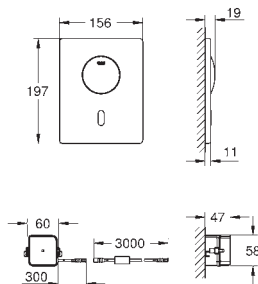

37 419 000

chrome

803.00

37 419 SD0

stainless steel

827.00

Tectron Skate

Infra-red electronic for WC flushing cistern