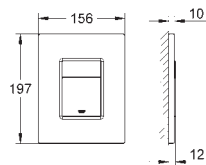

38 732 000 chrome 74.00
38 732 SH0 alpine white 63.00
38 732 P00 matt chrome 59.00
38 732 *** SPA colours 120.00

Skate Cosmopolitan
Wall plate
for dual flush or start & stop actuation
for pneumatic discharge valve AV1
vertical and horizontal installation
156 x 197 mm
made of ABS
GROHE StarLight chrome finish
GROHE EcoJoy technology for less water and perfect flow

38 732 BR0 titanium 121.00
ditto, with anti-fingerprint surface

*** SPA colours:
● BE ● GL ● DA ● A0
● EN ● GN ● DL ● AL