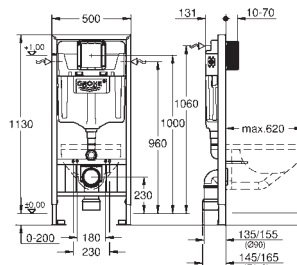

Rapid SL

Element for WC, 1.13 m installation height, with vertical support for ceramics with small bearing area

with vertical support for WC bowls
with a bearing area of less than 20 cm
with flushing cistern GD 2
for on-the-wall installations or studded walls
powder coated steel frame, self-supporting
for dry-cladding, completely pre-assembled
with fixed connections
quick adjustment, lockable
fixing material
TÜV approved
2 WC fixing bolts
fixing device for ceramic
distance of fixing bolts 180/230 mm
outlet bend Ø 90 mm
depth adjustable
reducer Ø 90/110 mm
inlet and outlet connecting set

flushing cistern GD 2, 6 - 9 l, containing following features:

adjustment ex factory 6 l and 3 l
pneumatic discharge valve offering 3 modes of operation: dual flush or start/stop or single flush
water supply from left/right or back
low noise (group I acc. to German Noise Specification)
insulated against condensation
1/2" water supply connection including integrated angle valve and push fit flexible hose union
no tools required for the installation
of the inspection shaft incl. protection during construction phase
for vertical or horizontal use

for on-the-wall installation please order wall brackets 38 558 00M (sold separately)
for mounting of small flush plates please order revision shaft 40 911 000 (sold separately)