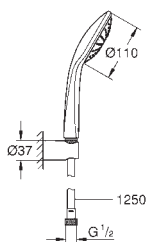

27 354 000

chrome

54.00

**Euphoria 110 Mono
Wall holder set 1 spray**

consisting of:
hand shower Mono (27 265 000)
wall shower holder (27 056)
Silverflex shower hose 1 250 mm (28 362)
GROHE DreamSpray perfect spray pattern
GROHE StarLight chrome finish
SpeedClean anti-lime system
Inner WaterGuide for a longer life
Twistfree to prevent hose from twisting
suitable for instantaneous heater
min. recommended pressure 1.0 bar