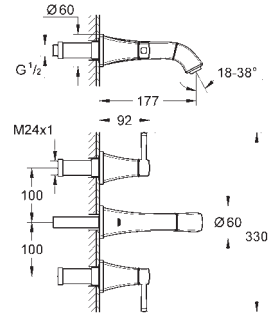

20 414 000 chrome 412.00
20 414 IGO chrome/gold 474.00

Grandera
Three-hole basin mixer 1/2"
S-Size
wall mounted
set for final installation for 29 025 000
without concealed body
valves hot/cold with ceramic headparts 1/2" - 90°
GROHE StarLight chrome finish
GROHE EcoJoy technology for less water and perfect flow
GROHE AquaGuide adjustable mousseur 5.7 l/min
centre distance 200 mm
projection 177 mm

20 415 000 chrome 403.00
20 415 IGO chrome/gold 525.00
20 415 DAO warm sunset 535.00
ditto, projection 234 mm