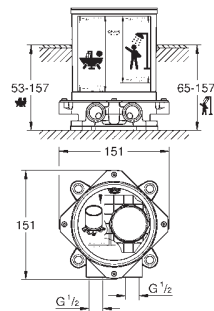

Rough-in set 1/2"
for floor-mounted bath mixers/spouts and shower mixers
without finishing trim set
installation plate with 360° horizontal and 3° vertical adjustment
installation depth 53-157 mm for bath mixers/spouts, depth compensation 104 mm
installation depth 65-157 mm for shower mixers, depth compensation 92 mm
two 1/2" female connections (hot/cold supplies)
flushing plug
gasket
fixing material

13 383 001 chrome 202.00
13 383 DC1 supersteel 263.00