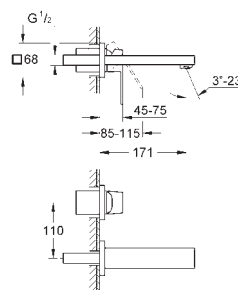

20 351 000 chrome 308.00

Eurocube
Three-hole basin mixer 1/2"
S-Size
metal lever
ceramic headparts 1/2", 90°
GROHE StarLight chrome finish
GROHE QuickFix Plus installation system
spout with mousseur
pop-up waste set 1 1/4"
pressure-proof, flexible connection hoses
between spout and side valves
union nut 1/2" x 10.5 mm