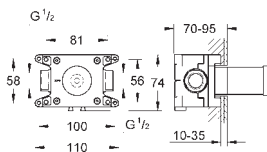

GROHE RAPIDO C / STOP VALVES

Ref. No. Colour Price netto (€)

35 028 000 chrome 135.00

Rapido C
Rough-in for single volume control
for grid installation of Grohtherm Custom Shower system
built-in box with removable protection cover
waterproof membrane base for wall sealing
for masonry and drywall installation
fixing points for front and back wall
aramä DR
pre-assembled ceramic headpart 3/4"
connection threads 1/2"
flow rate:
55 l/min. at 3 bar
installation depth 70 - 95 mm
min. recommended pressure 1.0 bar