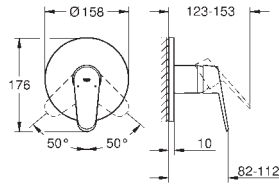

GROHE EURODISC JOY

Ref. No.

Colour

Price netto (€)

24 055 002

chrome

132.00

**Eurodisc Cosmopolitan
Single-lever shower mixer**

set for final installation for
GROHE Rapido SmartBox 35 600 000

GROHE SilkMove 46 mm ceramic cartridge

GROHE StarLight chrome finish

wall escutcheon with **GROHE QuickFix** (covered
escutcheon- and shaft sealing, covered fixing)

metal escutcheon, retroactively 6° adjustable

metal lever

flow performance:

outlet B or C = 30 l/min

without roughing-in-set

35 600 000

chrome

68.00

GROHE Rapido SmartBox universal rough-in box for concealed installation