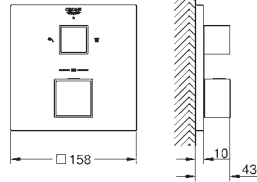

24 154 000 chrome 453.00

Grotherm Cube
Thermostatic shower mixer for 2 outlets
with integrated shut off/diverter valve

set for final installation for
GROHE Rapido SmartBox 35 600 000
GROHE TurboStat compact cartridge
with wax thermoelement
GROHE StarLight chrome finish
wall escutcheon with **GROHE QuickFix** (covered
escutcheon- and shaft sealing, covered fixing)
metal escutcheon, retroactively 6° adjustable
printed head and hand shower symbol
GROHE SafeStop at 38°C
GROHE SafeStop Plus optional temperature limiter at 43°C or 46°C included
GROHE AquaDimmer, integrated shut off/diverter valve
flow performance:
outlet B = 27 l/min
outlet C = 30 l/min
without roughing-in-set

35 600 000 chrome 68.00
GROHE Rapido SmartBox universal rough-in box for concealed installation

24 155 000 chrome 453.00