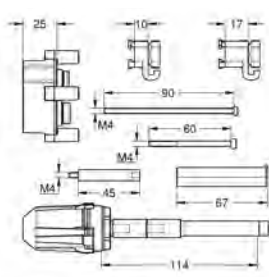

14 057 000

chrome

*

Universal extension set single-lever mixers, 50 mm

fits for concealed single-lever mixers in combination with GROHE Rapido SmartBox