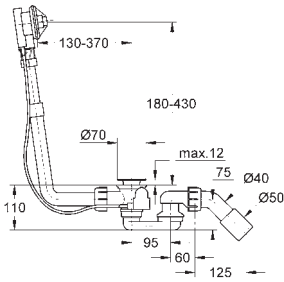

GROHE TALENTOFILL

Ref. No.

Colour

Price netto (€)

28 943 000

chrome

119.00

Talento
Pop-up bath waste and overflow
set for special baths
with bowden cable
without finishing trim set
bottle trap
45° waste elbow