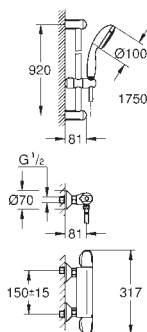

Grotherm 1000

Thermostatic shower mixer 1/2" with shower set

consisting of:

Grotherm 1000 NEW thermostatic shower mixer 1/2"

(34 143 003)

Tempesta shower set II, 900 mm (27 646)

min. recommended pressure 1.0 bar