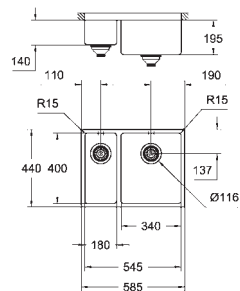

31 576 SD0

stainless steel

440.83

K700 Undermount
Stainless steel sink

model: K700U 60-S 58.5/44 1.5 rh
mounting type: undermount
material: stainless steel AISI 304 (V2A)
material thickness: 1 mm
GROHE StarLight finish
finish: satin finish
GROHE Whisper
min. cabinet size: 600 mm
dimensions: 585 x 440 mm
1 bowl: 340 x 400 x 195 mm
0.5 bowl: 180 x 400 x 140 mm
GROHE QuickFix installation system
sink mountable right
cut-out: 545 x 400 mm (R15)
drainer: Ø 3.5"/90 mm basket strainer waste
accessories included: waste kit, basket strainer waste, mounting set