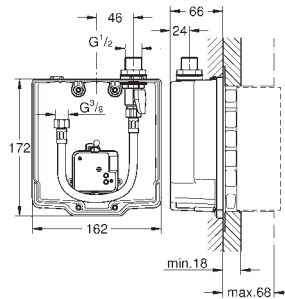

36 335 SD0

stainless steel

365.00

ditto, spout 172 mm

GROHE EUROSMART COSMOPOLITAN E

Ref. No.

Colour

Price netto (€)