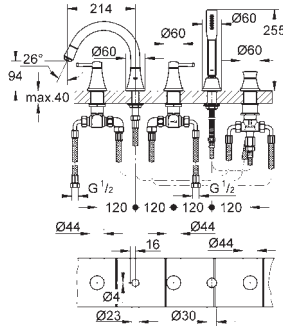

GROHE GRANDERA

Ref. No. Colour Price netto (€)

19 919 000	chrome	1,130.00
19 919 IG0	chrome/gold	1,470.00
19 919 DA0	warm sunset	1,360.00

Grandera
5-hole bath combination
ceramic headparts 1/2", 90°
GROHE StarLight chrome finish
consisting of:
pre-assembled spout fixing
single lever mixer operating element
bath spout with mousseur and diverter bath/shower
Grandera hand shower 7,6 l
metal shower hose 1500 mm
flexible connection hoses
connection for shower hose
protected against backflow
can be used with 29 037 000
min. recommended pressure 1.0 bar