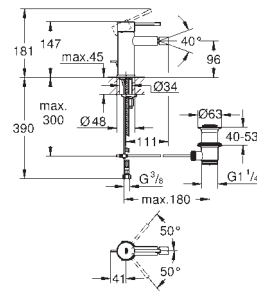

32 935 001 **chrome** **151.00**
32 935 DC1 **supersteel** **221.00**
32 935 *** **SPA colours** **194.00**
Essence
Single-lever bidet mixer 1/2"
S-Size
single hole installation
metal lever
GROHE SilkMove 28 mm ceramic cartridge
with temperature limiter
GROHE StarLight chrome finish
GROHE QuickFix Plus installation system
ball-joint mousseur
pop-up waste set 1 1/4"
flexible connection hoses
min. recommended pressure 1.0 bar

*** SPA colours:

- BE ● GL ● DA ● A0
- EN ● GN ● DL ● AL