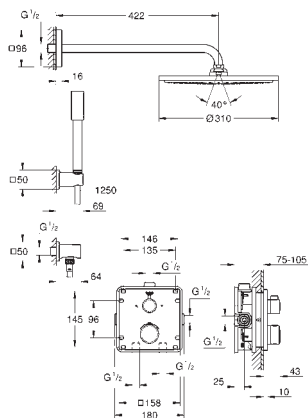

34 729 000

chrome

588.00

Grotherm

Perfect shower set with Tempesta 210

consisting of:

Grotherm set for final installation with Aquadimmer (24 079)
GROHE Rapido SmartBox universal rough-in box, 1/2" (35 600)
head shower Tempesta 210 (26 410)
Shower arm Rainshower 286 mm (28 576 000)
hand shower Tempesta 100 II 9.5 l/min (27 597)
shower outlet elbow (28 628 000)
Rotaflex shower hose 1500 mm 1/2" x 1/2" (28 409)