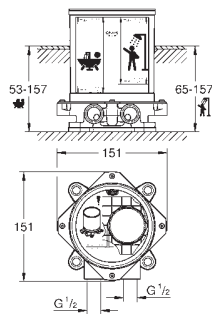

Rough-in set 1/2"

for floor-mounted bath mixers/spouts and shower mixers
without finishing trim set
installation plate with 360° horizontal and
3° vertical adjustment
installation depth 53-157 mm for bath mixers/
spouts, depth compensation 104 mm
installation depth 65-157 mm for shower
mixers, depth compensation 92 mm
two 1/2" female connections (hot/cold supplies)
flushing plug
gasket
fixing material