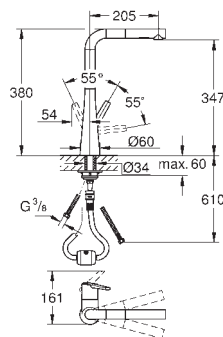

Ladylux
Single-lever sink mixer 1/2"
single hole installation
GROHE StarLight chrome finish
GROHE SilkMove 35 mm ceramic cartridge
GROHE Magnetic Docking guarantees easy retraction and smooth docking of the spray head back to the starting position
pull-out dual spray
diverter: laminar spray/**SpeedClean** shower jet
automatic return to laminar spray
adjustable flow rate limiter
swivel tubular spout
swivel area 360°
protected against backflow
flexible connection hoses
GROHE QuickFix rapid installation system

30 026 002
30 026 DC2

chrome
supersteel

*
*