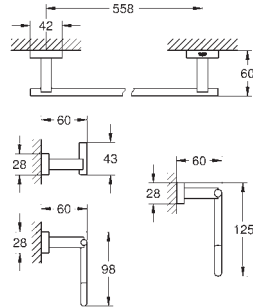

40 778 001 **chrome** **116.66**

Essentials Cube
Master bathroom accessories set 4-in-1
material: metal
consisting of:
robe hook (40 511 001)
towel ring (40 510 001)
toilet paper holder (40 507 001)
towel rail, 558 mm (40 509 001)
concealed fastening
GROHE StarLight chrome finish