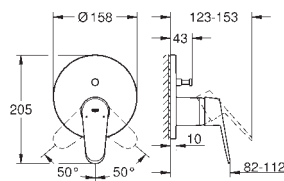

24 056 002

chrome

145.00

**Eurodisc Cosmopolitan
Single-lever mixer with 2-way diverter**

set for final installation for
GROHE Rapido SmartBox 35 600 000

GROHE SilkMove 46 mm ceramic cartridge

GROHE StarLight chrome finish

wall escutcheon with **GROHE QuickFix** (covered
escutcheon- and shaft sealing, covered fixing)

metal escutcheon, retroactively 6° adjustable

metal lever

automatic 2-way diverter

flow performance:

outlet B = 27 l/min, outlet C = 27 l/min

without roughing-in-set

35 600 000

chrome

68.00

GROHE Rapido SmartBox universal rough-in box for concealed installation