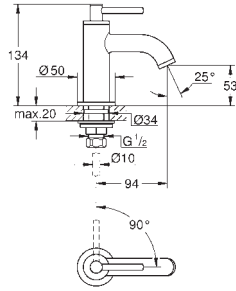

GROHE ATRIO

Ref. No. Colour Price netto (€)

20 021 003	chrome	232.00
20 021 DC3	supersteel	325.00
20 021 AL3	brushed hard graphite	325.00

Atrio
Pillar tap 1/2"
XS-Size
Headpart 1/2" - 90°
GROHE StarLight chrome finish
GROHE EcoJoy 5.7 l/min laminar mousseur
rapid installation system
mousseur
fixed spout
flexible connection hoses
with lever handle