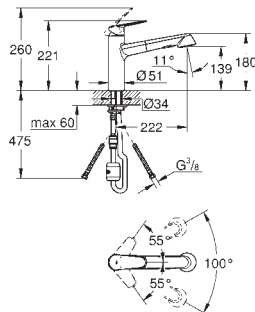

32 257 002 **chrome** **266.00**

Eurodisc Cosmopolitan
Single-lever sink mixer 1/2"
medium spout
single hole installation
GROHE StarLight finish
GROHE SilkMove 35 mm ceramic cartridge
pull-out dual spray
diverter: mousseur/**SpeedClean** shower jet
automatic return to mousseur
adjustable flow rate limiter
swivel cast spout
swivel area 100°
protected against backflow
flexible connection hoses
rapid installation system
min. recommended pressure 1.0 bar