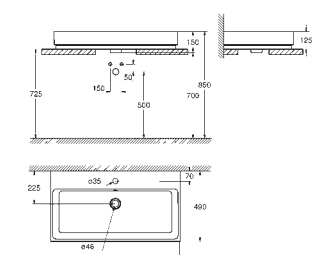

39 476 00H

alpine white

319.00

**Cube Ceramic
Counter top basin 80**

flat back side glazed
1 hole punched, 2 holes pre-punched
with overflow
800 x 490 mm

including fixation set
sanitary ware
PureGuard anti scale coating and anti bacterial glazing
10 pieces per pallet