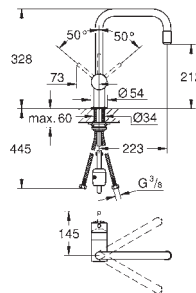

32 067 000	chrome	279.00

Minta
Single-lever sink mixer 1/2"
U - spout
single hole installation
GROHE StarLight finish
GROHE SilkMove 46 mm ceramic cartridge
pull out mousseur
adjustable flow rate limiter
swivel tubular spout, swivel area 360°
integrated non-return valves
protected against backflow
flexible connection hoses
rapid installation system
min. recommended pressure 1.0 bar