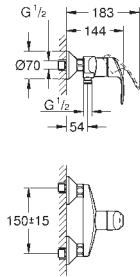

33 555 002 **chrome** **99.00**

Eurosmart
Single-lever shower mixer 1/2"
wall mounted
metal lever
GROHE SilkMove 35 mm ceramic cartridge
with temperature limiter
GROHE StarLight chrome finish
adjustable flow rate limiter
shower bottom outlet 1/2"
with integrated non return-valve
S-unions
metal wall escutcheons
protected against backflow