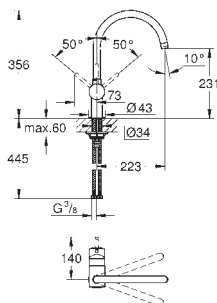

32 917 000	chrome	233.00
32 917 DC0	supersteel	286.00
32 917 KS0	velvet black	278.00
32 917 DA0	warm sunset	*
32 917 DL0	brushed warm sunset	*
32 917 A00	hard graphite	*
32 917 AL0	brushed hard graphite	*

Minta
Single-lever sink mixer 1/2"
C-spout
single hole installation
GROHE StarLight finish
GROHE SilkMove 46 mm ceramic cartridge
adjustable flow rate limiter
swivel tubular spout
selectable swivel area : 0° / 150° / 360°
flexible connection hoses
connector set 3/8"
rapid installation system
optional temperature limiter ref. no. 46 308 000