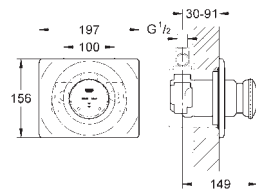

36 121 000

chrome

562.00

Contromix Surf
Self-closing shower mixer 1/2"
with mixture
GROHE StarLight chrome finish
GROHE EcoJoy technology for less water and perfect flow
economy stop function
temperature limiter
flow time adjustable
5-40 sec.
escutcheon, plastic chromed
escutcheon- and shaft-sealing
non-return valve
dirt strainers
set for final installation for 36 122
without concealed body
min. recommended pressure 1.5 bar