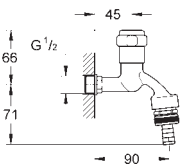

41 154 000 **chrome** **56.00**
Fitting combination 1/2"
wall mounted
with safety unit type HD (pipe ventilating valve combined with non-return valve)
grease chamber headpart 1/2" for closable hose connection
protected against backflow
GROHE StarLight chrome finish