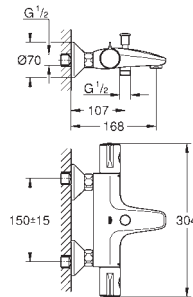

Grotherm 800

Thermostatic bath mixer 1/2"

wall mounted

GROHE StarLight chrome finish

GROHE SafeStop at 38°C

GROHE SafeStop Plus optional temperature limiter at 43°C included

GROHE TurboStat compact cartridge

with wax thermoelement

integrated mixed water shut off

automatic diverter: bath/shower

volume handle with **GROHE EcoButton** (economy

button with individually adjustable economy stop)

ceramic headpart 1/2", 180°

shower bottom outlet 1/2"

mousseur

built-in non return valves

dirt strainers

protected against backflow

S-unions

metal escutcheon

min. recommended pressure 1.0 bar

GROHE EcoJoy technology for less water and perfect flow

34 564 000

chrome

248.00