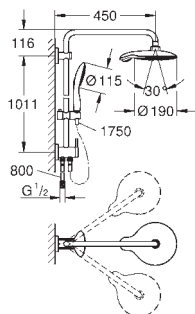

Euphoria Power&Soul System 190
Shower system with diverter
for wall mounting

consisting of:
horizontal swivable 450 mm shower arm
change between hand and head shower
by diverter
Power&Soul head shower (27 766 000)
with ball joint
rotation angle $\pm 15^\circ$
Hand shower Power&Soul 115 (27 671 000)
adjustable in height with gliding element (12 140 000)
Silverflex shower hose 1750 mm (28 388 000)
Silverflex shower hose 800 mm
connection to water supply with 1/2"-thread of
the 800 mm shower hose to faucet / wall union
GROHE DreamSpray perfect spray pattern
GROHE One-click showering
spray selection via push of a button
GROHE StarLight chrome finish
SpeedClean anti-lime system
Inner WaterGuide for a longer life
Twistfree to prevent hose from twisting
suitable for instantaneous heaters
from 18 kW/h
minimum flow rate 7 l/min.
min. recommended pressure 1.0 bar

SHOWERS