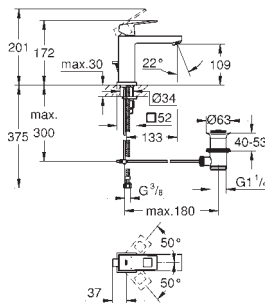

23 445 000 **chrome** **228.00**
Eurocube
Single-lever basin mixer 1/2"
M-Size
single hole installation
metal lever
GROHE SilkMove 28 mm ceramic cartridge
with temperature limiter
GROHE StarLight chrome finish
GROHE EcoJoy SpeedClean mousseur 5.7 l/min
GROHE QuickFix Plus installation system
pop-up waste set 1 1/4"
flexible connection hoses
min. recommended pressure 1.0 bar