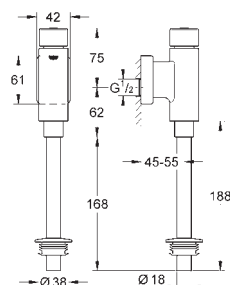

37 346 000

chrome

96.00

Rondo
Flush valve for urinal
1/2"
brass
without stop valve
GROHE StarLight chrome finish
with control cap and flush pipe connection
flush volume adjustable 1.0 - 4.0 l
with wall escutcheon
flush pipe 200 mm
rubber connector with escutcheon
flow pressure min 0.5 bar
operating pressure max 5 bar