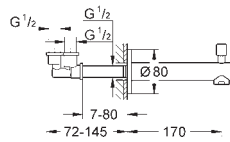

Concetto
Bath spout with diverter
wall mounted
GROHE StarLight chrome finish
mousseur
automatic diverter: bath/shower
male thread 1/2"