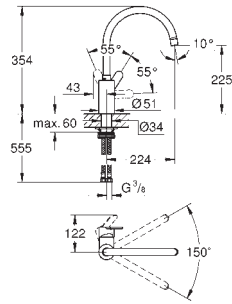

GROHE EUROSTYLE COSMOPOLITAN

Ref. No.

Colour

Price netto (€)

33 975 004

chrome

154.00

Eurostyle Cosmopolitan
Single-lever sink mixer 1/2"
high spout

single hole installation

GROHE StarLight chrome finish

GROHE SilkMove 35 mm ceramic cartridge

GROHE Zero separated inner water ways - lead and nickel free

mousseur

adjustable flow rate limiter

swivel tubular spout

selectable swivel area : 0° / 150°

flexible connection hoses

rapid installation system