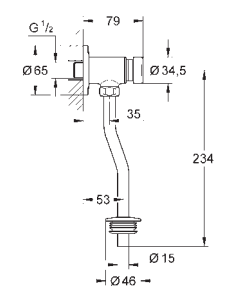

37 396 000

chrome

95.00

Press urinal flush valve
1/2"
brass
GROHE StarLight chrome finish
with wall escutcheon