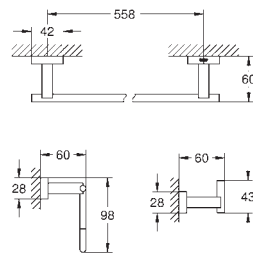

GROHE ESSENTIALS CUBE

Ref. No. Colour Price netto (€)

40 777 001 **chrome** **80.83**

Essentials Cube
Guest bathroom accessories set 3-in-1
material: metal
consisting of:
robe hook (40 511 001)
toilet paper holder (40 507 001)
towel rail, 558 mm (40 509 001)
concealed fastening
GROHE StarLight chrome finish