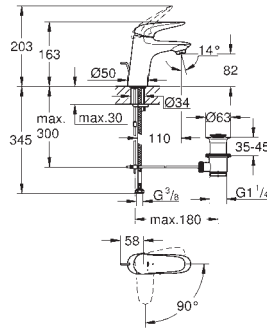

Ref. No. Colour Price netto (€)

23 709 003 **chrome** 110.00
23 709 LS3 **moon white/chrome** 143.00

Eurostyle
Single-lever basin mixer 1/2"
S-Size
single hole installation
solid metal lever
GROHE SilkMove ES 35 mm ceramic cartridge
with energy saving function via cold start
adjustable flow rate limiter
with temperature limiter
GROHE StarLight chrome finish
GROHE EcoJoy mousseur 5.7 l/min
GROHE QuickFix rapid installation system
pop-up waste set 1 1/4"
flexible connection hoses