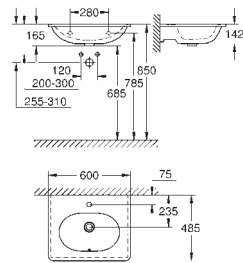

39 565 00H **alpine white** **164.00**

Essence
Wash basin 60
wall hung
1 hole punched, 2 holes pre-punched
with overflow on opposite site to faucet
600 x 485 mm
suitable for half and full pedestal
sanitary ware
PureGuard anti scale coating and anti bacterial glazing
16 pieces per pallet