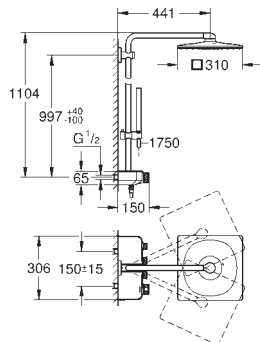

Euphoria SmartControl System 310 Cube Duo

Shower system with thermostat for wall mounting

consisting of:

horizontal 450 mm shower arm

upper bracket adjustable for minimal adaption to existing drilling holes

exposed SmartControl thermostat

allows change between:

head shower Rainshower 310 SmartActive Cube, spray plate chrome

GROHE PureRain and Centered Jet spray

hand shower Euphoria Cube Stick (27 698 000)

adjustable in height with gliding element

Silverflex shower hose 1750 mm (28 388 000)

GROHE DreamSpray perfect spray pattern

GROHE CoolTouch no risk of scalding

GROHE TurboStat compact cartridge

with wax thermoelement

GROHE EcoJoy technology for less water and perfect flow

GROHE StarLight chrome finish

- GROHE SafeStop at 38°C

GROHE SafeStop Plus optional temperature limiter at 43°C included

GROHE SmartControl push for ON-OFF, turn for

volume adjustment from EcoJoy to full flow

integrated **GROHE EasyReach** shower tray

SpeedClean anti-lime system

Inner WaterGuide for a longer life

Twistfree to prevent hose from twisting

suitable for instantaneous heaters

from 18 kW/h

minimum flow rate 7 l/min.

min. recommended pressure 1.0 bar