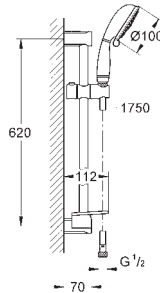

26 085 001 chrome *

ditto, with non-restricted flow

27 609 001 chrome 81.00

Tempesta Rustic 100
Shower rail set 4 sprays
 consisting of:
 hand shower (27 608)
 shower rail, 600 mm (27 519)
 Relaxaflex hose 1750 mm 1/2" x 1/2" (28 154)
GROHE EasyReach tray (27 596)
GROHE EcoJoy 9,5 l/min flow limiter
GROHE DreamSpray perfect spray pattern
GROHE StarLight chrome finish
SpeedClean anti-lime system
Inner WaterGuide for a longer life
 suitable for instantaneous heater