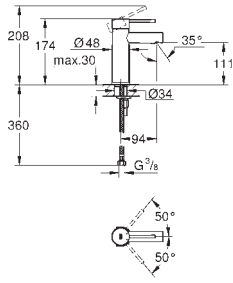

34 294 001 **chrome** **142.00**
Essence
Single-lever basin mixer 1/2"
S-Size
single hole installation
metal lever
GROHE SilkMove 28 mm ceramic cartridge
with temperature limiter
GROHE StarLight chrome finish
GROHE EcoJoy mousseur 5.7 l/min
GROHE QuickFix Plus installation system
smooth body
flexible connection hoses