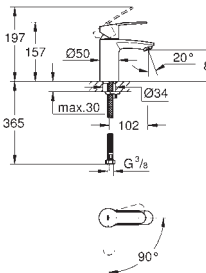

23 373 20E chrome 107.00

Eurostyle Cosmopolitan
Single-lever basin mixer 1/2"
S-Size
single hole installation
metal lever
GROHE SilkMove ES 35 mm ceramic cartridge
with energy saving function via cold start
adjustable flow rate limiter
adjustable minimum flow rate
approx. 2.5 l/min
temperature limiter
GROHE StarLight chrome finish
GROHE EcoJoy mousseur 5.7 l/min
GROHE QuickFix installation system
with centering support
smooth body
flexible connection hoses