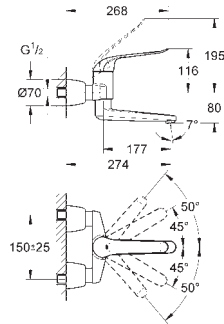

32 775 000 **chrome** **291.00**

ditto, with lockable S unions, projection 342 mm

SPECIAL FITTINGS

GROHE EUROECO SPECIAL

Ref. No.

Colour

Price netto (€)

32 774 000