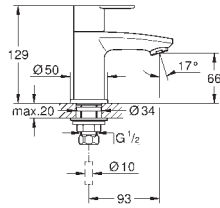

GROHE EUROSTYLE COSMOPOLITAN

Ref. No.

Colour

Price netto (€)

23 039 002

chrome

98.00

**Eurostyle Cosmopolitan
Pillar tap**
XS-Size

single hole installation

metal lever

ceramic headpart 1/2", 90°

GROHE StarLight chrome finish

mousseur

min. recommended pressure 1.0 bar

acoustic group I in accordance with DIN 4109

union nut 1/2" x 10.5 mm