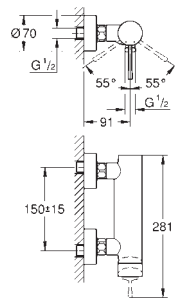

33 636 001 **chrome** **171.00**
33 636 DC1 **supersteel** **214.00**
33 636 *** **SPA colours** **227.00**
Essence
Single-lever shower mixer 1/2"
wall mounted
metal lever
GROHE SilkMove 35 mm ceramic cartridge
with temperature limiter
GROHE StarLight chrome finish
shower outlet 1/2"
integrated non-return valve
S-unions
protected against backflow
min. recommended pressure 1.0 bar

*** SPA colours:

- BE ● GL ● DA ● A0
- EN ● GN ● DL ● AL