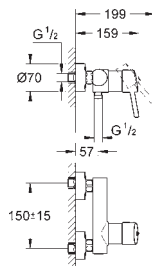

32 210 001 **chrome** 141.00

Concetto
Single-lever shower mixer 1/2"
wall mounted
metal lever
GROHE SilkMove 46 mm ceramic cartridge
GROHE StarLight chrome finish
adjustable flow rate limiter
shower bottom outlet 1/2"
with integrated non return-valve
S-unions
protected against backflow
optional temperature limiter ref. no. 46 308 000
min. recommended pressure 1.0 bar
acoustic group I in accordance with DIN 4109