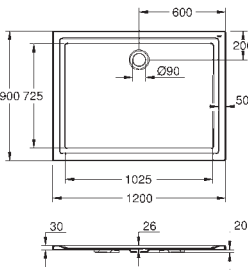

39 308 000 alpine white 243.00

Acrylic shower tray 900 x 1200
dimensions: 900 x 1200 mm
depth: 30 mm
material: acrylic
diameter of waste outlet: 90 mm
recommended GROHE waste sets: 49 533 000 (vertical) and 49 534 000 (horizontal), sold separately
recommended installation material:
MEPA mounting frame SF (# 150183)
extension set MR SF (# 150194)
height adjustment easy lift (# 150193)
wall rails for shower trays (# 190032)
rim sealing (# 180040)
recommended Poresta installation set # 17014414
recommended Schedel installation set SD 90085
20 pieces per pallet