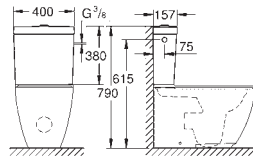

GROHE ESSENCE

Ref. No. Colour Price netto (€)

39 578 000 alpine white 154.00

Essence
Exposed flushing cistern for close coupled combination
side inlet
including flushing set GROHE AV1
dual flush 4.5/3 l
including fixation set
sanitary ware
24 pieces per pallet