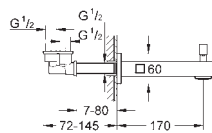

13 304 000 **chrome** **135.00**

Bath spout
wall mounted
GROHE StarLight chrome finish
mousseur
automatic diverter: bath/shower
with concealed connection piece
male thread 1/2"
projection 170 mm
min. recommended pressure 1.0 bar