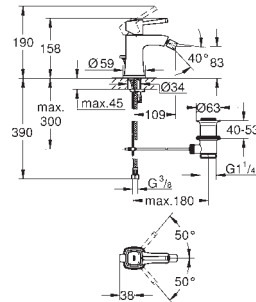

19 930 000 chrome 414.00
19 930 IGO chrome/gold 538.00
ditto, projection 234 mm

* price upon request

GROHE GRANDERA

Ref. No. Colour Price netto (€)

23 319 000 chrome 200.00

Grandera
Single-lever mixer 1/2", concealed body
for 2-hole basin mixers
wall installation
without finishing trim set
GROHE SilkMove 35 mm ceramic cartridge
adjustable flow rate limiter
installation depth 45 to 75 mm
installation device
min. recommended pressure 1.0 bar