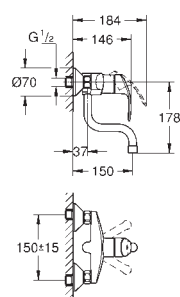

31 509 002

chrome

119.00

Eurosmart
Single-lever sink mixer 1/2"
wall mounted
GROHE StarLight finish
GROHE SilkMove 35 mm ceramic cartridge
mousseur
adjustable flow rate limiter
swivel tubular spout
swivel area 360°
projection 150 mm
integrated temperature limiter
S-unions