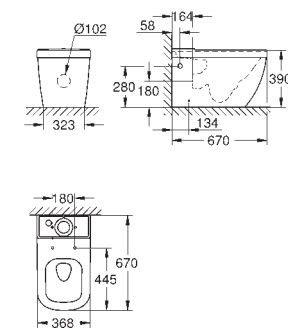

39 338 000 alpine white 138.00
39 338 00H alpine white 171.00

Euro Ceramic Floor standing WC for close coupled combination
close coupled
universal trap for horizontal and vertical outlet
GROHE Triple Vortex flushing technology
wash down
rimless
flush volume 3/5 l
including fixation set
cistern to be ordered separately
sanitary ware
fully skirted with invisible fixation
optional: **PureGuard** anti scale coating and
anti bacterial glazing (00H)
9 pieces per pallet