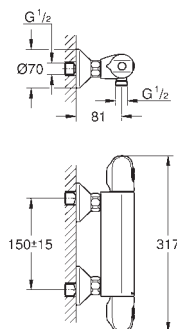

GROHE GROHTHERM 1000

Ref. No.

Colour

Price netto (€)

34 143 003

chrome

232.00

Grotherm 1000

Thermostatic shower mixer 1/2"

wall mounted

GROHE CoolTouch safety housing

GROHE StarLight chrome finish

GROHE MetalGrip ergonomically shaped metal handles

GROHE SafeStop at 38°C

GROHE SafeStop Plus optional temperature limiter at 43°C included

GROHE TurboStat compact cartridge

with wax thermoelement

integrated mixed water shut off

volume handle with **GROHE EcoButton** (economy

button with individually adjustable economy stop)

ceramic headpart 1/2", 180°

shower bottom outlet 1/2"

built-in non return valves

dirt strainers

protected against backflow

S-unions

metal escutcheon

min. recommended pressure 1.0 bar

GROHE EcoJoy technology for less water and perfect flow

34 155 003

chrome

294.00