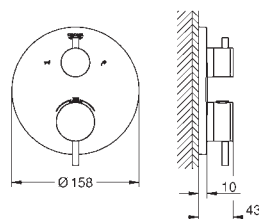

Atrio
**Thermostatic bath tub mixer for 2 outlets
with integrated shut off/diverter valve**
set for final installation for
GROHE Rapido SmartBox 35 600 000
GROHE TurboStat compact cartridge
with wax thermostatic element
GROHE StarLight chrome finish
wall escutcheon with **GROHE QuickFix** (covered
escutcheon- and shaft sealing, covered fixing)
metal escutcheon, retroactively 6° adjustable
printed shower and bath symbol
GROHE SafeStop at 38°C
GROHE SafeStop Plus optional temperature limiter at 43°C or 46°C included
GROHE AquaDimmer, integrated shut off/diverter valve
metal handles
flow performance:
outlet B = 27 l/min
outlet C = 30 l/min
without roughing-in-set

35 600 000	chrome	68.00
GROHE Rapido SmartBox universal rough-in box for concealed installation