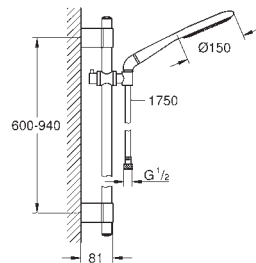

27 277 001

chrome

201.00

Rainshower Icon 150
Shower rail set 2 sprays

consisting of:
hand shower Icon 150 (27 276 000)
shower rail, 900 mm (28 819)
with wall holders made of metal
Silverflex shower hose 1750 mm (28 388 000)
elbow adapter for the combination of hand showers with shower sets
GROHE DreamSpray perfect spray pattern
GROHE StarLight chrome finish
GROHE QuickFix Plus adjustable distance between brackets for adaption to existing drilling holes
SpeedClean anti-lime system
Inner WaterGuide for a longer life
Twistfree to prevent hose from twisting
suitable for instantaneous heater