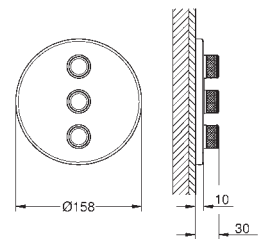

Grotherm SmartControl
Triple volume control trim
set for final installation for
GROHE Rapido SmartBox 35 600 000/35 601 000
metal wall escutcheon with **GROHE QuickFix**
(covered escutcheon and shaft sealing, covered
fixing), retroactively 6° adjustable
10 mm thin profile escutcheon
GROHE StarLight chrome finish
GROHE SmartControl push for ON-OFF, turn for
volume adjustment from EcoJoy to full flow, exchangeable symbols
multiple outlets can be run simultaneously
without roughing-in-set
flow performance:
outlet D = 28 l/min
outlet E = 28 l/min
outlet A = 28 l/min
outlet D+E+A = 65 l/min

35 600 000	chrome	68.00
GROHE Rapido SmartBox universal rough-in box for concealed installation