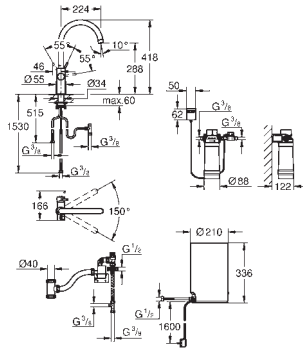

30 083 001	chrome	1,500.00
30 083 DC1	supersteel	1,670.00
30 083 DA1	warm sunset	*
30 083 DL1	brushed warm sunset	*
30 083 A01	hard graphite	*
30 083 AL1	brushed hard graphite	*

GROHE Red Duo

Faucet and M size boiler

consisting of:

GROHE Red Duo single-lever sink mixer single hole installation

C-spout

GROHE ChildLock push buttons for boiling water

TÜV certified triple electronic safeguards against accidental activation of boiling water

GROHE StarLight chrome finish

GROHE SilkMove 28 mm ceramic cartridge

insulated tubular spout

swivel area 150°

separate water ways

flexible connection hoses

connection for GROHE Red boiler

GROHE Red boiler M size

reservoir for boiling and hot water

3 liter 100° C boiling water

4 liter total capacity

required inlet pressure: 1-7 bar

with flexible connection hose and outlet for boiling water

CE approved

power supply 230 V 50 Hz

power consumption 2100 W

standby power consumption 15 W

energy efficiency class A

GROHE Red filter set

for protection of the boiler from limescale

capacity 600 l at 20° dKH

5 phase filter

flow rate measuring unit

30 327 001	chrome	1,450.00
30 327 DC1	supersteel	1,670.00
30 327 DA1	warm sunset	*
30 327 DL1	brushed warm sunset	*
30 327 A01	hard graphite	*
30 327 AL1	brushed hard graphite	*

GROHE Red Duo

Faucet and M size boiler

consisting of:

GROHE Red Duo single-lever sink mixer single hole installation

L-spout

GROHE ChildLock push buttons for boiling water

TÜV certified triple electronic safeguards against accidental activation of boiling water

GROHE StarLight chrome finish

GROHE SilkMove 28 mm ceramic cartridge

insulated tubular spout

swivel area 150°

separate water ways

flexible connection hoses

connection for GROHE Red boiler

GROHE Red boiler M size

reservoir for boiling and hot water

3 liter 100° C boiling water

4 liter total capacity

required inlet pressure: 1-7 bar

with flexible connection hose and outlet for boiling water

CE approved

power supply 230 V 50 Hz

power consumption 2100 W

standby power consumption 15 W

energy efficiency class A

GROHE Red filter set

for protection of the boiler from limescale

capacity 600 l at 20° dKH

5 phase filter

flow rate measuring unit