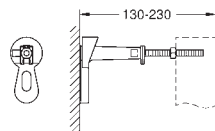

Rapid SL

Wall brackets

for on-the-wall installations
for fixing the elements at the brick-wall
or in front of the studded wall
steady vertical adjustment from
130 - 230 mm
cladding for single or series installation
fixing material
2 pieces