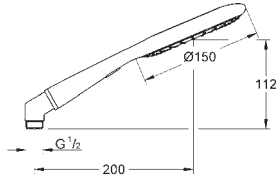

GROHE RAINSHOWER

Ref. No.

Colour

Price netto (€)

27 635 000

chrome/sheer marble

90.00

Rainshower Icon 150
Hand shower 2 sprays

Rain, SmartRain
eco function (reduction of flow rate)
metal elbow adapter for the combination of hand showers with shower hoses
GROHE EcoJoy technology for less water and perfect flow
GROHE CoolTouch
GROHE DreamSpray perfect spray pattern
GROHE StarLight chrome finish
SpeedClean anti-lime system
Inner WaterGuide for a longer life
universal mounting system, fitting all standard shower hoses
suitable for instantaneous heater