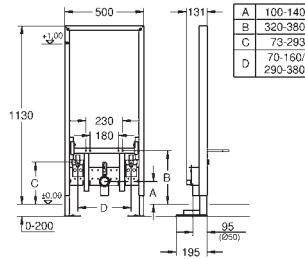

GROHE RAPID SL FREE-STANDING INSTALLATION

Ref. No.

Colour

Price netto (€)

38 581 001

chrome

500.00

Rapid SL

Element for bidet, 1.13 m installation height

for free-standing installation, for on-the-wall installations or studded walls
powder coated steel frame, self-supporting
pre-assembled
height adjustable fitting connections
lockable
TÜV approved
fixing material
bidet fixing bolts
HT-outlet bend Ø 50 mm
seal Ø 32 mm
2 noise protected fitting connections 1/2"
fixing material for bidet
for on-the-wall installation please order wall brackets 38 558 00M (sold separately)