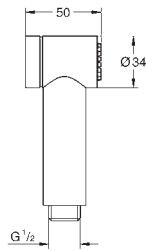

GROHE SENA TRIGGER SPRAYS

Ref. No. Colour Price netto (€)

26 328 000 **chrome** 62.00

Sena Trigger Spray 35
Hand shower 1 spray
with trigger control
metal
GROHE StarLight chrome finish
SpeedClean anti-lime system
universal mounting system, fitting all standard shower hoses
min. recommended pressure 0.5 bar
Please refer to local norms regarding installation.