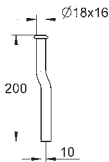

37 036 000 chrome 17.50

Urinal flush pipe
Ø 18 mm
200 mm
brass
chrome plated
offset 10 mm

37 037 000 chrome 21.00

Offset 20 mm