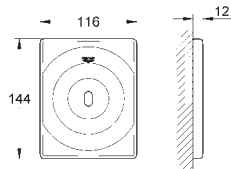

Tectron Surf

Infra-red electronic for Urinal

with infrared sensor for bi-directional communication for monitoring, configuration and service purpose
6 V lithium-battery, type CR-P2
battery lifetime: approx. 7 years (150 actuations a day)
cartridge with solenoid valve and dirt strainer
front plate 116 x 144 mm
flow pressure min 0.5 bar
operating pressure max 10 bar
infra-red control
multistage battery status display
7 pre-set programs:
auto flush
cleaning mode
pre-flush on/off
additional functions and precise settings
by remote control 36 407
adjustable flow time by hand or remote
set for final installation
for Rapido U or Rapido UMB
CE approved

37 321 001

chrome

548.00

37 321 SH1

alpine white

549.00

37 321 SD1

stainless steel

548.00