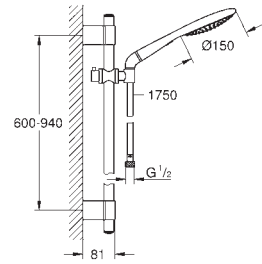

27 273 001

chrome

241.00

Rainshower Solo 150
Shower rail set 2 sprays

consisting of:
hand shower Solo (27 272)
shower rail, 900 mm (28 819)
with wall holders made of metal
Silverflex shower hose 1750 mm (28 388 000)
elbow adapter for the combination of hand showers with shower sets
GROHE DreamSpray perfect spray pattern
GROHE StarLight chrome finish
GROHE QuickFix Plus adjustable distance between brackets for adaption to existing drilling holes
SpeedClean anti-lime system
Inner WaterGuide for a longer life
Twistfree to prevent hose from twisting
suitable for instantaneous heater