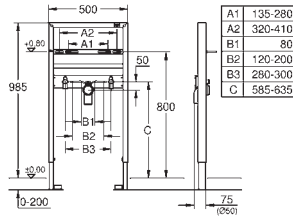

GROHE RAPID SL FOR WASH BASIN AND BIDET

Ref. No.

Colour

Price netto (€)

38 541 000

chrome

124.00

Rapid SL
Element for wash basin, single hole installation
1.00 m installation height

for on-the-wall installations or studded walls
powder coated steel frame, self-supporting
for dry-cladding, completely pre-assembled
with fixed connections
quick adjustment, lockable
fixing material
TÜV approved
wash basin fixing bolts M10 with
fixing device for ceramic
variable distance of fixing bolts
HT-outlet bend Ø 50 mm
seal Ø 32 mm
2 noise protected fitting connections 1/2"
for on-the-wall installation please order wall brackets 38 558 00M (sold separately)