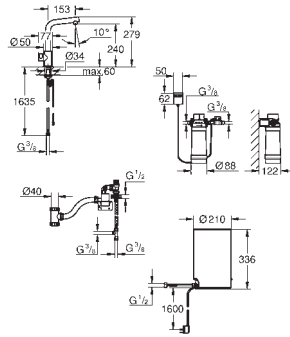

GROHE RED

Ref. No. Colour Price netto (€)

30 339 001 chrome 1,340.00
30 339 DC1 supersteel 1,540.00

GROHE Red Mono
Pillar tap and M size boiler
consisting of:
GROHE Red Mono pillar tap
single hole installation

L-spout
GROHE ChildLock push buttons for boiling water
TÜV certified triple electronic safeguards against accidental activation of boiling water
GROHE StarLight chrome finish
insulated tubular spout
swivel area 150°
connection for GROHE Red boiler
GROHE Red boiler M size
reservoir for boiling and hot water
3 liter 100° C boiling water
4 liter total capacity
required inlet pressure: 1-7 bar
with flexible connection hose and outlet for boiling water
CE approved
power supply 230 V 50 Hz
power consumption 2100 W
standby power consumption 15 W
energy efficiency class A
GROHE Red filter set
for protection of the boiler from limescale
capacity 600 l at 20° dKH
5 phase filter
flow rate measuring unit

40 841 001 chrome 113.00