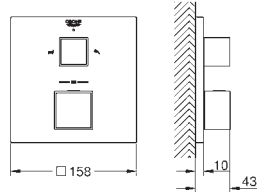

GROHE GROHTHERM CUBE

Ref. No. Colour Price netto (€)

24 155 000 chrome 453.00

Grotherm Cube
Thermostatic bath tub mixer for 2 outlets
with integrated shut off/diverter valve

set for final installation for
GROHE Rapido SmartBox 35 600 000
GROHE TurboStat compact cartridge
with wax thermoelement
GROHE StarLight chrome finish
wall escutcheon with **GROHE QuickFix** (covered
escutcheon- and shaft sealing, covered fixing)
metal escutcheon, retroactively 6° adjustable
printed shower and bath symbol
GROHE SafeStop at 38°C
GROHE SafeStop Plus optional temperature limiter at 43°C or 46°C included
GROHE AquaDimmer, integrated shut off/diverter valve
flow performance:
outlet B = 27 l/min
outlet C = 30 l/min
without roughing-in-set

35 600 000 chrome 68.00
GROHE Rapido SmartBox universal rough-in box for concealed installation

34 741 000 chrome 1,070.00