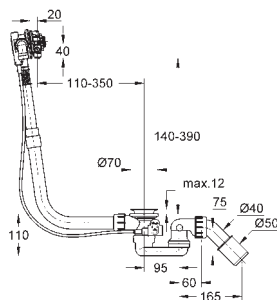

28 991 000 chrome 154.00

Talentofill
Inlet-, pop-up and waste-system
for body formed bath tubs
without finishing trim set
with bottle trap and 45°-outlet-bend
without anti-vacuum device
installation acc. to DIN 1988
only with anti-vacuum device
A2 type
or Talentofill connection set (28 995)

CERAMICS