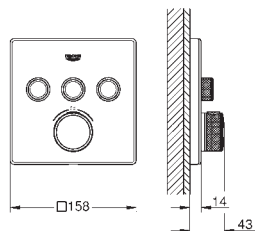

Grotherm SmartControl

Thermostat for concealed installation with 3 valves

set for final installation for
GROHE Rapido SmartBox 35 600 000

metal wall escutcheon with **GROHE QuickFix**
(covered escutcheon and shaft sealing, covered
fixing), retroactively 6° adjustable

GROHE StarLight finish

GROHE SmartControl push for ON-OFF, turn for
volume adjustment from EcoJoy to full flow
exchangeable symbols

GROHE TurboStat compact cartridge

with wax thermoelement

GROHE SafeStop at 38°C

GROHE SafeStop Plus optional temperature limiter at 43°C or 46°C included

built-in non return valves and dirt strainers

multiple outlets can be run simultaneously

cover plate in moon white acrylic glass

without roughing-in-set

flow performance:

outlet A = 23 l/min

outlet B = 27 l/min

outlet C = 23 l/min

outlet A + B = 33 l/min

outlet A + B + C = 36 l/min

35 600 000

chrome

68.00

GROHE Rapido SmartBox universal rough-in box for concealed installation

29 158 LS0

moon white

396.00