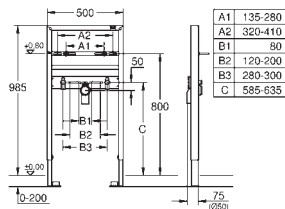

Rapid SL

Element for wash basin, single hole installation

1.00 m installation height

for on-the-wall installations or studded walls

powder coated steel frame, self-supporting

for dry-cladding, completely pre-assembled

with fixed connections

quick adjustment, lockable

fixing material

TÜV approved

wash basin fixing bolts M10 with

fixing device for ceramic

variable distance of fixing bolts

HT-outlet bend Ø 50 mm

seal Ø 32 mm

2 noise protected fitting connections 1/2"

for on-the-wall installation please order wall brackets 38 558 00M (sold separately)

38 559 001

chrome

193.00