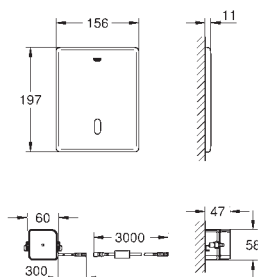

38 393 SD1

stainless steel

513.00

Tectron Skate

Infra-red electronic for WC flush valve

with transformer 100-230 V AC, 50-60 Hz, 6 V DC

concealed installation
front plate 156 x 197 mm
infra-red control

solenoid valve
7 pre-set programs:
CE approved