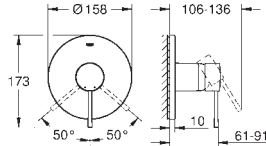

Essence
Single-lever shower mixer
set for final installation for
GROHE Rapido SmartBox 35 600 000
GROHE SilkMove 46 mm ceramic cartridge
GROHE StarLight chrome finish
wall escutcheon with **GROHE QuickFix** (covered
escutcheon- and shaft sealing, covered fixing)
metal escutcheon, retroactively 6° adjustable
metal lever
flow performance:
outlet B or C = 30 l/min
without roughing-in-set

*** SPA colours:
● BE ● GL ● DA ● A0
● EN ● GN ● DL ● AL

35 600 000 chrome 68.00
GROHE Rapido SmartBox universal rough-in box for concealed installation

24 058 001 chrome 155.00
24 058 DC1 supersteel 217.00
24 058 *** SPA colours 217.00