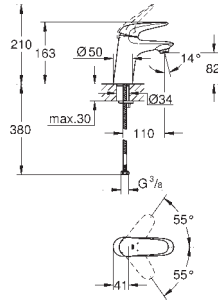

GROHE EUROSTYLE

Ref. No. Colour Price netto (€)

23 716 003 chrome 102.00

Eurostyle
Single-lever basin mixer 1/2"
S-Size
single hole installation
solid metal lever
GROHE SilkMove 35 mm ceramic cartridge
adjustable flow rate limiter
with temperature limiter
GROHE StarLight chrome finish
GROHE EcoJoy mousseur 5.7 l/min
GROHE Zero separated inner water ways - lead and nickel free
GROHE QuickFix rapid installation system
smooth body
flexible connection hoses