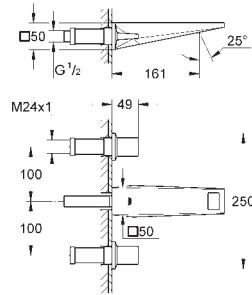

20 346 000	chrome	636.00
20 346 DC0	supersteel	*
20 346 A00	hard graphite	*
20 346 AL0	brushed hard graphite	*

Allure Brilliant
Three-hole basin mixer 1/2"
S-Size
wall mounted
without concealed body
set for final installation for
29 025 000
valves hot/cold with ceramic headparts 1/2" - 90°
GROHE StarLight chrome finish
GROHE EcoJoy 5.0 l/min. flow limiter
projection 161 mm
min. recommended pressure 1.0 bar

20 348 000	chrome	800.00
20 348 DC0	supersteel	*
20 348 A00	hard graphite	*
20 348 AL0	brushed hard graphite	*

ditto, projection 210 mm