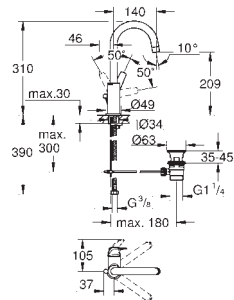

23 753 000 **chrome** 93.00

BauFlow
Single-lever basin mixer 1/2"
L-Size
single hole installation
metal lever
GROHE Longlife 28 mm ceramic cartridge
GROHE StarLight chrome finish
GROHE EcoJoy mousseur 5.7 l/min
rapid installation system
swivel tubular spout
plastic pop-up waste set 1 1/4"
flexible connection hoses