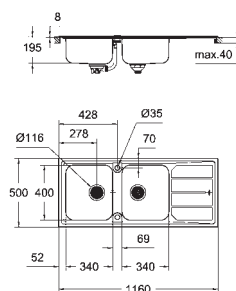

K500

Stainless steel sink with drainer

model: K500 80-S 116/50 2.0 rev

mounting type: standard built-in

material: stainless steel AISI 304 (V2A)

material thickness: 0.7 mm

GROHE StarLight finish

finish: satin finish

GROHE Whisper

min. cabinet size: 800 mm

dimensions: 1160 x 500 mm

2 bowls: 340 x 400 x 195 mm

GROHE QuickFix installation system

sink mountable left or right

cut-out: 1140 x 480 mm

drilling holes: 2 x 35 mm

drainer: automatic waste fitting

accessories included: automatic waste fitting,
waste kit, basket strainer waste, mounting set

31 573 SD0

stainless steel

340.83