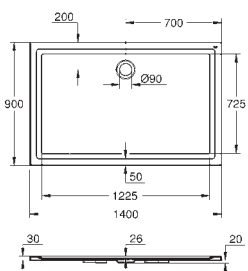

39 307 000 alpine white 282.00

Acrylic shower tray 900 x 1400
dimensions: 900 x 1400 mm
depth: 30 mm
material: acrylic
diameter of waste outlet: 90 mm
recommended GROHE waste sets: 49 533 000 (vertical) and 49 534 000 (horizontal), sold separately
recommended installation material:
MEPA mounting frame SF (# 150181)
height adjustment easy lift (# 150193)
wall rails for shower trays (# 190032)
rim sealing (# 180040)
recommended Poresta installation set # 17014415
recommended Schedel installation set SD 90086
20 pieces per pallet