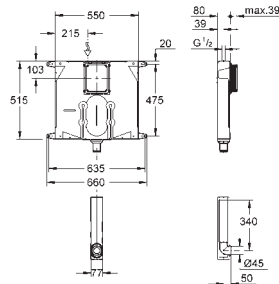

GROHE FLUSHING CISTERNS

Ref. No.

Colour

Price netto (€)

38 863 000

chrome

101.00

**Flushing cistern for WC 80 mm
6 l flush**

pneumatic discharge valve offering 3 modes of operation: dual flush or start/stop or single flush
water supply connection from top
low noise (group I acc. to German Noise Specification)
with plaster base coating made of vinyl fleece with push fit flexible hose union
angle valve 1/2"
Shortable inspection shaft incl. protection during construction phase,
for vertical use
fixing brackets
without wall plate/actuation
GROHE EcoJoy technology for less water and perfect flow
revision shaft 40 949 000 (sold separately)