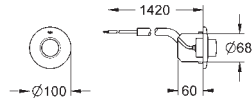

GROHE WALL PLATES FOR WC

Ref. No.

Colour

Price netto (€)

37 060 000

chrome

112.00

Pneumatic actuation
GROHE StarLight chrome finish
push button actuation with
escutcheon $\varnothing$ 100 mm
pneumatic hose 1.50 m
without wall plate

38 771 000

chrome

36.00