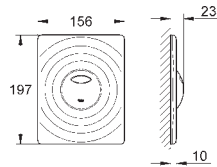

38 861 000	chrome	71.00

Surf

Wall plate

for dual flush or start & stop actuation
for pneumatic discharge valve AV1
vertical and horizontal installation
156 x 197 mm
made of ABS

GROHE StarLight chrome finish

GROHE EcoJoy technology for less water and perfect flow