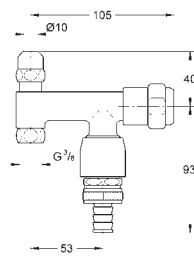

GROHE WAS VALVES

Ref. No. Colour Price netto (€)

41 033 000 **chrome** **67.00**
Original WAS valve „Eckfix“ 3/8"
Installation on service valve
Axis dimension 60 mm
with safety unit type HD (pipe ventilating valve combined with non-return valve)
grease chamber headpart 3/8" for closable hose connection
protected against backflow
GROHE StarLight chrome finish