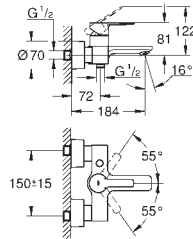

33 849 001 chrome 278.00
33 849 DC1 supersteel 383.00

Lineare
Single-lever bath mixer 1/2"
wall mounted
metal lever
GROHE SilkMove 35 mm ceramic cartridge
with temperature limiter
GROHE StarLight chrome finish
automatic diverter: bath/shower
mousseur
shower outlet 1/2"
integrated non-return valve
covered S-unions
protected against backflow
min. recommended pressure 1.0 bar
pillar installation optional with pillar unions 12 030 000