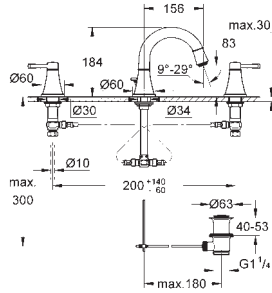

GROHE GRANDERA

Ref. No. Colour Price netto (€)

20 417 000 chrome 440.00
20 417 IGO chrome/gold 645.00

Grandera
Three-hole basin mixer 1/2"
S-Size
valves hot/cold with ceramic headparts 1/2" - 90°
GROHE StarLight chrome finish
GROHE EcoJoy technology for less water and perfect flow
GROHE AquaGuide adjustable mousseur 5.7 l/min
pop-up waste set 1 1/4"
pressure-proof, flexible connection hoses
between spout and side valves
min. recommended pressure 1.0 bar