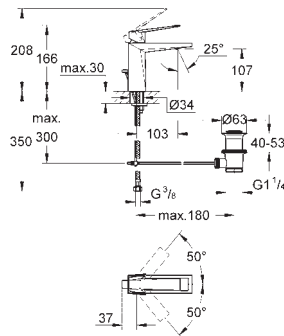

GROHE ALLURE BRILLIANT

Ref. No. Colour Price netto (€)

23 029 000	chrome	585.00
23 029 DC0	supersteel	*
23 029 A00	hard graphite	751.00
23 029 AL0	brushed hard graphite	801.00

Allure Brilliant
Single-lever basin mixer 1/2"
M-Size
single hole installation
GROHE SilkMove 28 mm ceramic cartridge
temperature limiter, GROHE StarLight chrome finish
GROHE EcoJoy 5.0 l/min. flow limiter
GROHE QuickFix installation system
spout with integrated mousseur
pop-up waste set 1 1/4"
flexible connection hoses
min. recommended pressure 1.0 bar

23 033 000	chrome	585.00
23 033 DC0	supersteel	*
23 033 A00	hard graphite	*
23 033 AL0	brushed hard graphite	*
ditto, smooth body