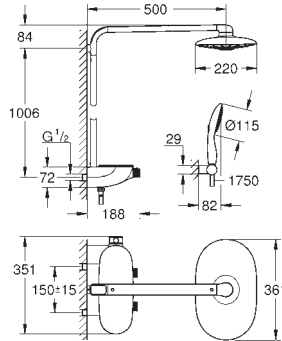

GROHE RAINSHOWER SMARTCONTROL SYSTEM

Ref. No.

Colour

Price netto (€)

26 250 000

chrome

1,310.00

Rainshower System SmartControl 360 DUO Shower system with thermostat for wall mounting

consisting of:

horizontal 500 mm shower arm
exposed SmartControl thermostat
allows change between:
head shower Rainshower 360 DUO, spray plate chrome
GROHE PureRain/GROHE Rain O² spray* and TrioMassage
hand shower Power&Soul 115, spray plate white (27 671 LS0)
hand shower wall holder (27 055)
Silverflex shower hose 1750 mm (28 388 000)
minimum flow rate 10 l/min.

GROHE DreamSpray perfect spray pattern

GROHE StarLight chrome finish

GROHE CoolTouch no risk of scalding

GROHE TurboStat compact cartridge

with wax thermoelement

GROHE EcoJoy technology for less water and perfect flow

GROHE SafeStop at 38°C

GROHE SafeStop Plus optional temperature limiter at 43°C included

GROHE SmartControl push for ON-OFF, turn for

volume adjustment from EcoJoy to full flow

GROHE EasyReach shower tray

SpeedClean anti-lime system

Inner WaterGuide for a longer life

suitable for instantaneous heaters

from 18 kW/h

Twistfree to prevent hose from twisting

* to be decided at first installation; factory default

setting: GROHE PureRain

In case of a 160 cc thermostat you need to purchase one of the following wall fixation sets for installation: 125356, 125357