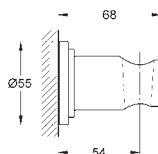

28 690 000 chrome 108.00

Sena
Wall hand shower holder
not adjustable
metal
GROHE StarLight chrome finish