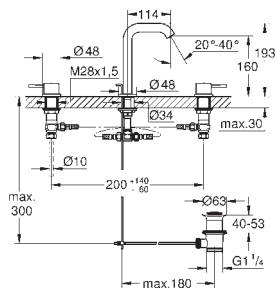

20 296 001	chrome	253.00

Essence
Three-hole basin mixer 1/2"
M-Size
metal lever
ceramic headparts 1/2", 90°
GROHE StarLight chrome finish
GROHE EcoJoy mousseur 5.7 l/min
GROHE AquaGuide adjustable mousseur
spout with mousseur
pop-up waste set 1 1/4"
pressure-proof, flexible connection hoses
between spout and side valves
union nut 1/2" x 10.5 mm