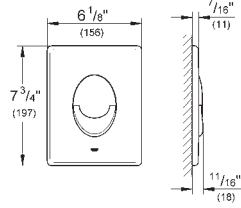

GROHE WALL PLATES FOR WC

Ref. No. Colour Price netto (€)

38 505 000	chrome	66.00
38 505 SH0	alpine white	59.00
38 505 P00	matt chrome	75.00
38 505 DA0	warm sunset	61.00
38 505 GL0	cool sunrise	120.00
38 505 A00	hard graphite	57.00
38 505 AL0	brushed hard graphite	57.00

Skate Air

Wall plate

for dual flush or start & stop actuation
for pneumatic discharge valve AV1
vertical installation
156 x 197 mm
made of ABS

GROHE StarLight chrome finish

GROHE EcoJoy technology for less water and perfect flow

38 506 000	chrome	75.00
38 506 SH0	alpine white	67.00
38 506 P00	matt chrome	73.00

ditto, horizontal installation