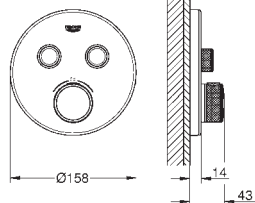

GROHE GROHTHERM SMARTCONTROL

Ref. No. Colour Price netto (€)

29 151 LS0 moon white 601.00

Grotherm SmartControl
Thermostat for concealed installation with 2 valves
set for final installation for
GROHE Rapido SmartBox 35 600 000
metal wall escutcheon with **GROHE QuickFix**
(covered escutcheon and shaft sealing, covered
fixing), retroactively 6° adjustable
GROHE StarLight finish
GROHE SmartControl push for ON-OFF, turn for
volume adjustment from EcoJoy to full flow, exchangeable symbols
GROHE TurboStat compact cartridge
with wax thermoelement
GROHE SafeStop at 38°C
GROHE SafeStop Plus optional temperature limiter at 43°C or 46°C included
built-in non return valves and dirt strainers
multiple outlets can be run simultaneously
cover plate in moon white acrylic glass
without roughing-in-set
flow performance:
outlet B = 24 l/min
outlet C = 26 l/min
outlet B+C = 29 l/min