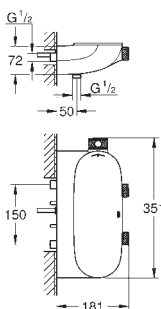

Grotherm SmartControl
Combi thermostatic shower mixer with 2 valves, exposed/concealed
wall mounted
GROHE CoolTouch no risk of scalding
GROHE StarLight chrome finish
GROHE TurboStat compact cartridge with wax thermoelement
GROHE SafeStop at 38°C
GROHE SafeStop Plus optional temperature limiter at 43°C included
GROHE EcoJoy technology for less water and perfect flow
GROHE SmartControl push for ON-OFF, turn for volume adjustment from EcoJoy to full flow, exchangeable symbols
GROHE EasyReach shower tray shower bottom outlet 1/2" multiple outlets can be run simultaneously protected against backflow

requires concealed body 26 449 000 – to be ordered separately

26 449 000 chrome 121.00