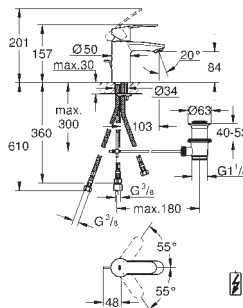

33 561 002

chrome

155.00

Eurostyle Cosmopolitan

Single-lever basin mixer 1/2"

S-Size

single hole installation

metal lever

GROHE SilkMove 35 mm ceramic cartridge

adjustable flow rate limiter

adjustable minimum flow rate

approx. 2.5 l/min

GROHE StarLight chrome finish

GROHE QuickFix installation system

with centering support

flow straightener

pop-up waste set 1 1/4"

flexible connection hoses

for open water heater

optional temperature limiter ref. no. 46 375 000

acoustic group I in accordance with DIN 4109