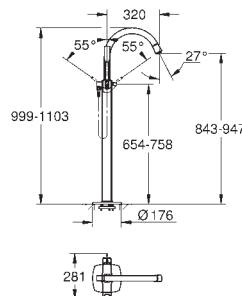

23 318 000	chrome	1,610.00
23 318 IG0	chrome/gold	1,900.00
23 318 GL0	cool sunrise	2,190.00
23 318 DA0	warm sunset	2,190.00
23 318 A00	hard graphite	2,040.00
23 318 AL0	brushed hard graphite	2,040.00

Grandera
Single-lever bath mixer 1/2", floor mounted
set for final installation for 45 984
without roughing-in set
GROHE SilkMove 46 mm ceramic cartridge
GROHE StarLight chrome finish
automatic diverter: bath/shower
spout with mousseur
projection 320 mm
with shower holder
Grandera hand shower 7,6 l
Silverflex shower hose 1250 mm
protected against backflow