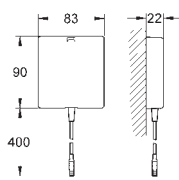

3 x 1.5 V AAA DC battery supply

36 340 000 **chrome** **59.00**

Power extension cable
length 3.00 m

36 341 000 **chrome** **91.00**
ditto, length 10 m

GROHE EUROCUBE E

	Ref. No.	Colour	Price netto (€)
	42 388 000 Mains adaptor with plug transformer 100-230 V AC, 50-60 Hz, 6 V DC to replace battery	chrome	46.00
	42 393 000 Battery housing including 6 V lithium-battery, type CR-P2 to replace transformer	chrome	44.00
	36 338 000 Switch-mode power supply for one eye infra-red wash basin mixer switch-mode power supply with operating voltage 100-230 V AC, 50 - 60 Hz for concealed socket with cover and strain relief	chrome	101.00