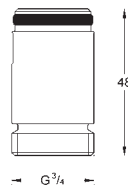

45 562 000

chrome

80.00

Adapter
To convert to other spouts with screw coupling G3/4
Suitable for several sink mixer wall mount
e.g. 33 772 001, 33 772 002, 33 982 002

KITCHEN
FITTINGS