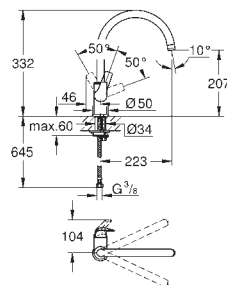

31 536 000

chrome

91.00

BauCurve
Single-lever sink mixer 1/2"
high spout
single hole installation
GROHE StarLight finish
GROHE Longlife 28 mm ceramic cartridge
spout with mousseur
swivel tubular spout
swivel area 360°
flexible connection hoses
rapid installation system
min. recommended pressure 1.0 bar