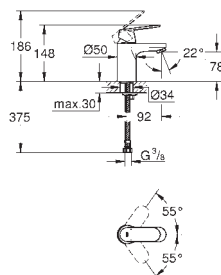

32 824 000

chrome

105.00

Eurosmart Cosmopolitan
Single-lever basin mixer 1/2"
S-Size

single hole installation
metal lever

GROHE SilkMove 35 mm ceramic cartridge
adjustable flow rate limiter
adjustable minimum flow rate
approx. 2.5 l/min

GROHE StarLight chrome finish
GROHE QuickFix installation system
with centering support
mousseur
smooth body
flexible connection hoses
optional temperature limiter ref. no. 46 375 000
acoustic group I in accordance with DIN 4109