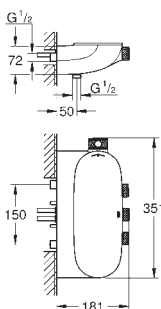

GROHE GROHTHERM SMARTCONTROL

Ref. No. Colour Price netto (€)

34 713 000 chrome 729.00

Grotherm SmartControl
Combi thermostatic shower mixer with 3 valves, exposed/concealed
wall mounted
GROHE CoolTouch no risk of scalding
GROHE StarLight chrome finish
GROHE TurboStat compact cartridge with wax thermoelement
GROHE SafeStop at 38°C
GROHE SafeStop Plus optional temperature limiter at 43°C included
GROHE EcoJoy technology for less water and perfect flow
GROHE SmartControl push for ON-OFF, turn for volume adjustment from EcoJoy to full flow exchangeable symbols
GROHE EasyReach shower tray shower bottom outlet 1/2" multiple outlets can be run simultaneously protected against backflow

requires concealed body 26 449 000 – to be ordered separately

34 714 000 chrome 694.00