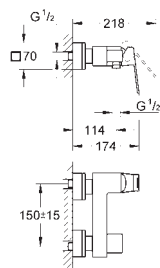

23 145 000 chrome 244.00

Eurocube
Single-lever shower mixer 1/2"
wall mounted
metal lever
GROHE SilkMove 46 mm ceramic cartridge
GROHE StarLight chrome finish
adjustable flow rate limiter
shower bottom outlet 1/2"
with integrated non return-valve
covered S-unions
protected against backflow
optional temperature limiter ref. no. 46 375 000