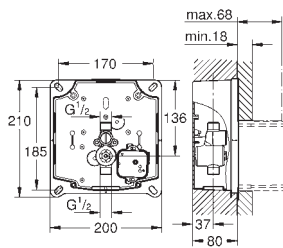

GROHE URINAL FLUSH VALVES

Ref. No.

Colour

Price netto (€)

37 338 000

chrome

131.00

GROHE Rapido U
roughing-in set for urinal
for manual actuation or Tectron
infra-red electronic 6 V or 230 V
water group with stop valve
flow pressure min 0.5 bar
operating pressure max 10 bar
flush aid
functional unit checked ex factory
water supply connections 1/2" outer thread
connecting box for mains supply
installation box with gasket
fixing points for dry cladding and
masonry-in
shortable inspection shaft incl. protection