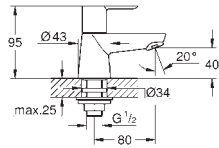

20 421 000 **chrome** **63.00**

BauEdge
Pillar tap 1/2"
XS-Size
single hole installation
metal lever
ceramic headpart 1/2", 90°
GROHE StarLight chrome finish
GROHE EcoJoy mousseur 5.7 l/min
fixation nut G 1/2"
min. recommended pressure 1.0 bar