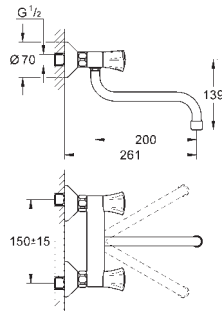

31 187 001

chrome

99.00

Costa L
Wall sink mixer 1/2"
metal handles
heat-insulated
GROHE StarLight finish
Longlife-headparts
mousseur
swivel tubular spout
swivel area 360°
projection 200 mm
S-unions