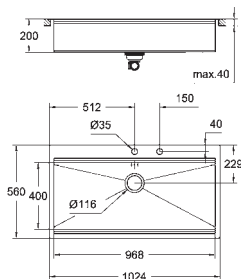

31 586 SD0

stainless steel

1,082.50

K800

Stainless steel sink

model: K800 120-S 102.4/56 1.0

mounting type: flush mount

material: stainless steel AISI 304 (V2A)

material thickness: 1 mm

GROHE StarLight finish

finish: satin finish

GROHE Whisper

min. cabinet size: 1200 mm

dimensions: 1024 x 560 mm

1 bowl: 968 x 400 x 200 mm

GROHE QuickFix installation system

drainer: automatic waste fitting

accessories included: automatic waste fitting, waste kit, basket strainer waste, mounting set

KITCHEN
FITTINGS