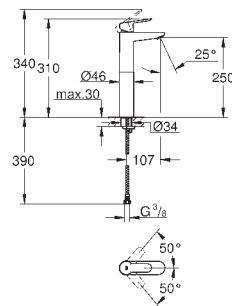

23 761 000 chrome 108.00

BauEdge
Single-lever basin mixer 1/2"
XL-Size
single hole installation
for free-standing basins
metal lever
GROHE Longlife 28 mm ceramic cartridge
GROHE StarLight chrome finish
GROHE EcoJoy mousseur 5.7 l/min
rapid installation system
smooth body
flexible connection hoses