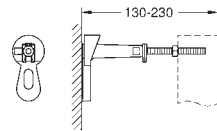

chrome

158.00

Rapid SL
Cladding
for bidet, urinal elements or between
elements
1.13 m installation height

gypsum fibre boards 1190 x 480 x 12.5 mm
without cut-outs
self-tapping screws
2 zinc coated support angles with
fixing screws