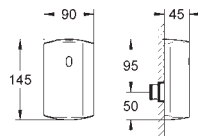

Tectron

Retro-fit unit

with infrared sensor for bi-directional communication for monitoring, configuration and service purpose

6 V lithium-battery, type CR-P2

battery lifetime: approx. 7 years (150 actuations a day)

exposed installation

for concealed urinal flush valve 37 017

and DAL 509

metal housing 145 x 90 x 45 mm

solenoid valve with dirt strainer

multistage battery status display

7 pre-set programs:

auto flush

cleaning mode

pre-flush on/off

additional functions and precise settings

by remote control 36 407

adjustable flow time by hand or remote

CE approved

37 338 000

chrome

131.00