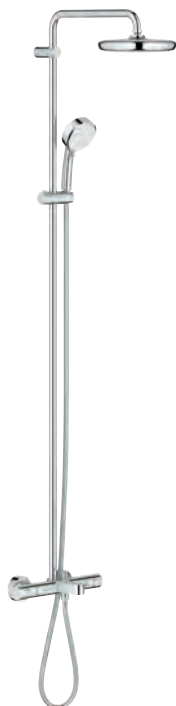

GROHE TEMPESTA SYSTEM

Ref. No.

Colour

Price netto (€)

26 223 001

chrome

571.00

Tempesta Cosmopolitan System 210 Shower system with bath thermostat for wall mounting

consisting of:

horizontal swivable 390 mm shower arm
exposed thermostat Grohtherm 1000 Cosmopolitan
with Aquadimmer function

allows change between:

head shower Tempesta 210 (26 408)

spray pattern: Rain

with ball joint

rotation angle $\pm 15^\circ$

bath inlet

separate diverter for hand shower

hand shower Tempesta Cosmopolitan 100 (27 571 001)

2 spray patterns:

Rain, Jet

adjustable in height with gliding element

Rotaflex shower hose 1.750 mm 1/2" x 1/2" (28 410)

GROHE TurboStat compact cartridge

with wax thermoelement

GROHE SafeStop at 38°C

GROHE SafeStop Plus optional temperature limiter at 43°C included

GROHE DreamSpray perfect spray pattern

GROHE StarLight chrome finish

SpeedClean anti-lime system

Inner WaterGuide for a longer life

Twistfree to prevent hose from twisting

suitable for instantaneous heaters

from 18 kW/h

minimum flow rate 7 l/min.

SHOWERS