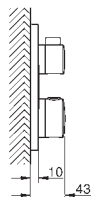

GROHE GROHTHERM 2 HANDLE TRIM SETS

Ref. No.

Colour

Price netto (€)

24 078 000

chrome

313.00

Grotherm

Thermostatic mixer for 1 outlet with shut off valve

set for final installation for
GROHE Rapido SmartBox 35 600 000

GROHE TurboStat compact cartridge
with wax thermostatic element

GROHE StarLight chrome finish

wall escutcheon with **GROHE QuickFix** (covered
escutcheon- and shaft sealing, covered fixing)

metal escutcheon, retroactively 6° adjustable

GROHE SafeStop at 38°C

GROHE SafeStop Plus optional temperature limiter at 43°C or 46°C included

built-in non return valves and dirt strainers

ceramic stop valve, 120°

flow performance:

outlet B = 27 l/min

outlet C = 30 l/min

without roughing-in-set

35 600 000

chrome

68.00

GROHE Rapido SmartBox universal rough-in box for concealed installation

24 079 000

chrome

349.00