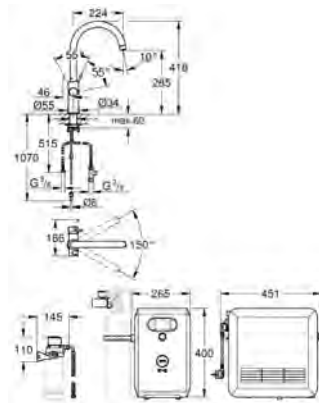

GROHE BLUE PROFESSIONAL

Ref. No. Colour Price netto (€)

31 323 002 chrome 2,210.00
31 323 DC2 supersteel 2,540.00

GROHE Blue Professional C-spout kit

consisting of:

GROHE Blue single-lever sink mixer
with filter function

single hole installation

C-spout

push buttons for 3 types of filtered and chilled table water
still, medium, sparkling

GROHE StarLight chrome finish

GROHE SilkMove 28 mm ceramic cartridge

swivel tubular spout

swivel area 150°

separate inner water ways for filtered

and non-filtered water

flexible connection hoses

GROHE Blue Professional cooler

delivers 12 liters of chilled water per hour

colour display with push and turn control

270 Watt cooling unit, 230 V, 50 Hz

type of protection IP 21

CE approved

requires ventilation holes in the bottom of the kitchen cabinet

software set-up and monitoring of filter and CO₂ capacity

possible via GROHE Ondus app

push notifications at low filter resp. CO₂ capacity

additional monitoring via GROHE Blue Professional Browser-Monitor possible

with Bluetooth 4.0* and WIFI interface for wireless data communication

for Apple** and Android devices

Bluetooth range (max. 10 m) varies depending on used

materials and walls between transmitter and receiver

filter head with flexible water hardness adjustment

GROHE Blue filter, CO₂ bottle and cleaning cartridge are not included in the
delivery and have to be ordered separately

System requirements Apple

iPhone with iOS 9.0 or higher

System requirements Android

smart phone with Android 4.3 or higher

Mobile devices and GROHE Ondus App*** are not included in delivery and have to be ordered separately via an authorised Apple store/store/iTunes or Google Play store.

* The Bluetooth word mark and logos are registered trademarks owned by Bluetooth SIG, Inc. and any use of such marks by Grohe AG is under license. Other trademarks and trade names are those of their respective owners.

** Apple, the Apple logo, iPod, iPod Touch, iPhone and iTunes are trademarks of Apple Inc., registered in the U.S. and other countries. Apple is not responsible for the function of this device or its compliance with safety and regulatory standards.

*** Available for free via iTunes app or Google Play store.