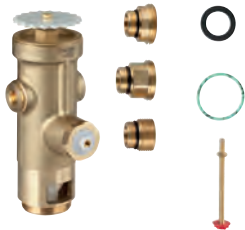

43 996 000 **chrome** **205.00**

Flush valve for WC
concealed installation
3/4"
retrofit for 677.00.200/677.03.200/680.00.200
without stop valve
without flush pipe