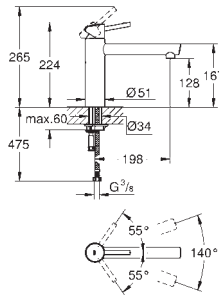

31 128 001 chrome 208.00
31 128 DC1 supersteel 230.00

Concetto
Single-lever sink mixer 1/2"
medium spout
single hole installation
GROHE StarLight finish
GROHE SilkMove 35 mm ceramic cartridge
mousseur
adjustable flow rate limiter
swivel cast spout
swivel area 140°
flexible connection hoses
rapid installation system
min. recommended pressure 1.0 bar