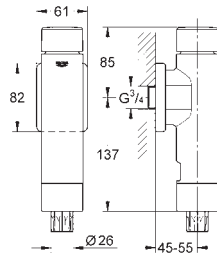

GROHE WC FLUSH VALVES

Ref. No. Colour Price netto (€)

37 347 000 chrome 218.00

Rondo A.S.
Flush valve for WC
3/4"
brass
GROHE StarLight chrome finish
for wash-down and wash-out bowls
control cap and connection to
plastic flush pipe
with flow rate adjustment
6 l flush
with escutcheon
flow pressure min 1.2 bar
operating pressure max 5 bar
low noise (group I acc. to
German Noise Specification)