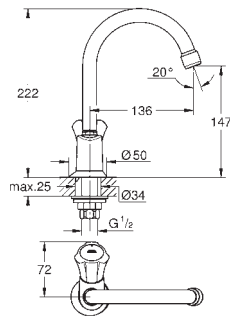

GROHE COSTA L

Ref. No.

Colour

Price netto (€)

20 393 001

chrome

66.00

Costa L
Pillar tap 1/2"
metal handle
heat-insulated
screwable
marking: blue
Longlife-headpart
swivel tubular spout with mousseur
union nut 1/2" with 10.5 mm drilling
GROHE StarLight chrome finish