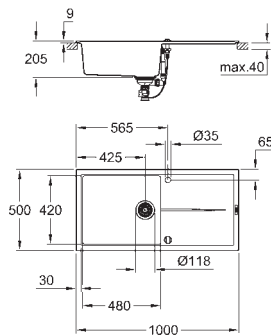

31 641 AT0
31 641 AP0

granite gray
granite black

*
*

K400

Composite sink with drainer

model: K400 60-C 100/50 1.0 rev
mounting type: standard built-in
material: quartz composite

GROHE Whisper

min. cabinet size: 600 mm
dimensions: 1000 x 500 mm
1 bowl: 480 x 420 x 205 mm

GROHE QuickFix installation system

sink mountable left or right
cut-out: 980 x 480 mm
drainer: automatic waste fitting
accessories included: automatic waste fitting,
waste kit, basket strainer waste, mounting set