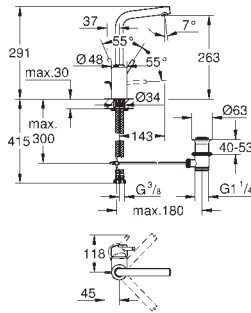

single hole installation
metal lever
GROHE SilkMove 28 mm ceramic cartridge
with temperature limiter
GROHE StarLight chrome finish
GROHE EcoJoy SpeedClean mousseur 5.7 l/min
GROHE QuickFix rapid installation system
smooth body
flexible connection hoses
min. recommended pressure 1.0 bar