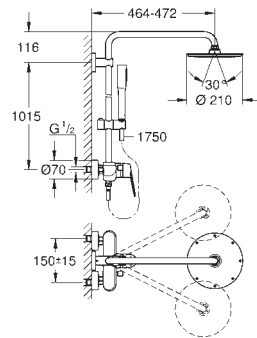

GROHE EUPHORIA SYSTEM

Ref. No.

Colour

Price netto (€)

23 058 003

chrome

689.00

Euphoria Eurodisc Cosmopolitan System 210 Shower system with single lever mixer for wall mounting

consisting of:

horizontal swivable 450 mm shower arm

exposed single-lever shower mixer with diverter

allows change between:

metal head shower Rainshower Cosmopolitan 210 (28 368 000)

spray pattern: Rain

with ball joint

rotation angle $\pm 15^\circ$

hand shower Euphoria Cosmopolitan Stick (27 400 000)

spray pattern: Rain

adjustable in height with gliding element

Silverflex shower hose 1750 mm (28 388 000)

GROHE SilkMove 46 mm ceramic cartridge

GROHE DreamSpray perfect spray pattern

GROHE StarLight chrome finish

SpeedClean anti-lime system

Inner WaterGuide for a longer life

Twistfree to prevent hose from twisting

suitable for instantaneous heaters

from 18 kW/h

minimum flow rate 7 l/min.

min. recommended pressure 1.0 bar