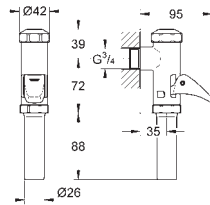

37 141 000 chrome 93.00

DAL-Full-automatic flush valve for WC
3/4"
brass
GROHE StarLight chrome finish
for wash-down and wash-out bowls
with automatic flow rate
flow pressure range from 1.2 - 5.0 bar
low noise (group II according to
German noise specification)