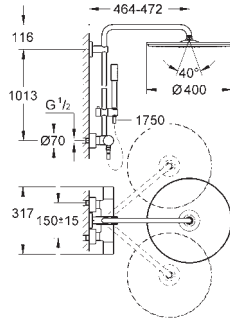

GROHE RAINSHOWER SYSTEM

Ref. No.

Colour

Price netto (€)

27 174 001

chrome

1,290.00

Rainshower System 400

Shower system with thermostat for wall mounting

consisting of:

horizontal swivable 450 mm shower arm
exposed thermostat with
Aquadimmer function

allows change between:

Rainshower Cosmopolitan 400 head shower (28 778 000)

with ball joint, rotation angle $\pm 20^\circ$

hand shower Sena (28 034 000)

adjustable in height with gliding element (12 140 000)

shower hose, 1.750 mm

1/2" x 1/2" (28 025 000)

GROHE SafeStop at 38°C

GROHE SafeStop Plus optional temperature limiter at 43°C included

GROHE CoolTouch

GROHE StarLight chrome finish

SpeedClean anti-lime system

Inner WaterGuide for a longer life

**suitable for instantaneous heaters
from 18 kW/h**

minimum flow rate 7 l/min.

min. recommended pressure 1.0 bar