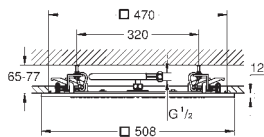

GROHE HEAD AND SIDE SHOWERS

Ref. No. Colour Price netto (€)

27 286 000 chrome 1,930.00

Rainshower F-Series 20"
Ceiling shower 1 spray

Rain
508 x 508 mm
connection thread 1/2"
GROHE DreamSpray perfect spray pattern
GROHE StarLight chrome finish
SpeedClean anti-lime system
suitable for instantaneous heater
min. recommended pressure 1.0 bar