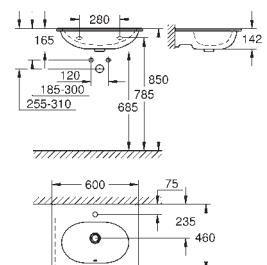

39 568 00H **alpine white** **190.00**

Essence
Vanity basin 60
wall hung
1 hole punched, 2 holes pre-punched
with overflow on opposite site to faucet
suitable for vanity units
600 x 460 mm
sanitary ware
PureGuard anti scale coating and anti bacterial glazing
16 pieces per pallet