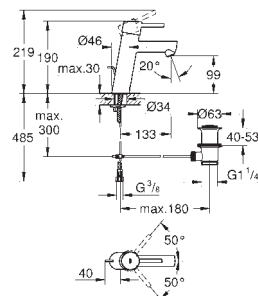

23 450 001 **chrome** **159.00**
Concetto
Single-lever basin mixer 1/2"
M-Size
single hole installation
metal lever
GROHE SilkMove 28 mm ceramic cartridge
with temperature limiter
GROHE StarLight chrome finish
GROHE EcoJoy SpeedClean mousseur 5.7 l/min
GROHE QuickFix rapid installation system
pop-up waste set 1 1/4"
flexible connection hoses
min. recommended pressure 1.0 bar