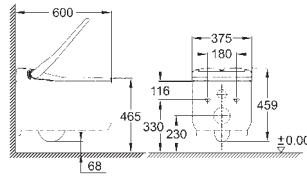

GROHE power flush: rimless wash down jet WC with **GROHE Triple Vortex** flushing technology

GROHE Skin Clean:

- 2 dedicated adjustable spray arms (1 for rear spray, 1 for lady spray)
- separate water way for lady spray
- oscillating spray (automatic forward and reverse motion of the spray)
- pulsating spray for massage
- adjustable spray intensity
- automatic pre- and post-rinsing of spray nozzle with fresh water
- integrated instant heater provides unlimited warm water
- adjustable temperature

Other function

warm air dryer with adjustable temperature

odor extraction with filter

PlasmaCluster function - ion technology

descaling function

Duroplast WC seat and lid with automatic opening/close function

infra-red user detection

seat control panel operation

power switch

inside bowl night light

hidden water supply and power supply connections

remote control

smart phone app for iOS and Android

includes:

noise protection sheet, mounting bases and washers

manual remote controller with wall-mounted holder

active carbon filter for odour absorption

water supply connection set for concealed cistern

nozzle guard

cable with system plug on device

pressure 0.05 - 1 MPa (0.5 - 10 bar)

nominal voltage 220-240 V AC

main frequency 50-60 Hz

type of protection IPX4

complies with

EN 1717

CE approved