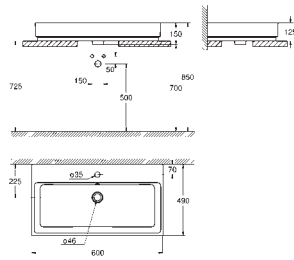

GROHE CUBE CERAMIC

Ref. No.

Colour

Price netto (€)

39 477 00H

alpine white

173.00

Cube Ceramic Counter top basin 60
flat back side glazed
1 hole punched, 2 holes pre-punched
with overflow
600 x 490 mm
including fixation set
sanitary ware
PureGuard anti scale coating and anti bacterial glazing
16 pieces per pallet