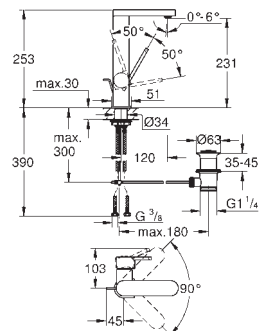

23 851 003 **chrome** **253.00**
Plus
Single-lever basin mixer 1/2"
L-Size
single hole installation
metal lever
GROHE SilkMove 28 mm ceramic cartridge
with temperature limiter
GROHE StarLight chrome finish
GROHE EcoJoy SpeedClean mousseur 5.7 l/min
GROHE AquaGuide adjustable mousseur
rapid installation system
swivel spout with easy docking
swivel area 90°
pop-up waste set 1 1/4"
flexible connection hoses