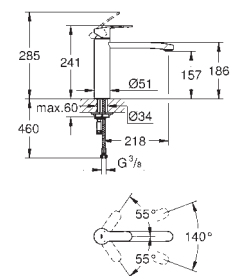

31 124 002

chrome

211.00

Eurostyle Cosmopolitan
Single-lever sink mixer 1/2"
medium spout

single hole installation

GROHE StarLight finish

GROHE SilkMove 35 mm ceramic cartridge

mousseur

adjustable flow rate limiter

swivel tubular spout

swivel area 140°

flexible connection hoses

rapid installation system