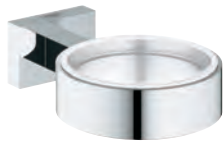

GROHE ESSENTIALS CUBE

Ref. No. Colour Price netto (€)

40 508 001 **chrome** **27.49**

Essentials Cube Holder
material: metal
for crystal glass (40 372 001)
soap dish (40 368 001) or soap dispenser (40 394 001)
concealed fastening
GROHE StarLight chrome finish