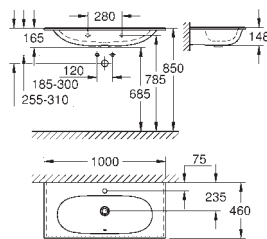

39 566 00H **alpine white** **386.00**

Essence
Vanity basin 100
wall hung
1 hole punched, 2 holes pre-punched
with overflow on opposite site to faucet
suitable for vanity units
1000 x 460 mm
sanitary ware
PureGuard anti scale coating and anti bacterial glazing
8 pieces per pallet