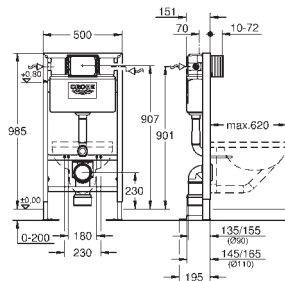

GROHE RAPID SL FREE-STANDING INSTALLATION

Ref. No.

Colour

Price netto (€)

38 586 001

chrome

548.00

Rapid SL

Element for WC, 1.00 m installation height with flushing cistern 6 - 9 l

for free-standing installation, for on-the-wall installations or studded walls
powder coated steel frame, self-supporting for dry-cladding, completely pre-assembled with fixed connections
lockable

fixing material

TÜV approved

2 WC fixing bolts

fixing device for ceramic

distance of fixing bolts 180/230 mm

outlet bend Ø 90 mm

depth adjustable

reducer Ø 90/110 mm

inlet and outlet connecting set

flushing cistern 6 - 9 l containing the following features:

pneumatic discharge valve offering 3 modes of operation: dual flush or start/stop or single flush

front or top actuation

water supply from left/right or back

insulated against condensation

1/2" water supply connection including

integrated angle valve and push fit

flexible hose union

Shortable inspection shaft incl. protection

during construction phase

for on-the-wall installation please order wall brackets 38 558 00M (sold separately)

for mounting of small flush plates please order revision shaft 40 950 000 (sold separately)