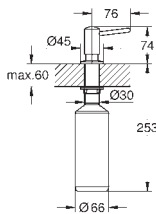

40 535 000
40 535 DC0
40 535 ***

chrome
supersteel
SPA colours

60.00
80.00
*

Cosmopolitan soap dispenser
for liquid soaps,
storage bin 500 ml
GROHE StarLight finish

*** SPA colours:

● BE ● GL ● DA ● A0
● EN ● GN ● DL ● AL

40 536 000
40 536 DC0

chrome
supersteel

55.00
64.00

Contemporary soap dispenser
for liquid soaps,
storage bin 500 ml
GROHE StarLight finish