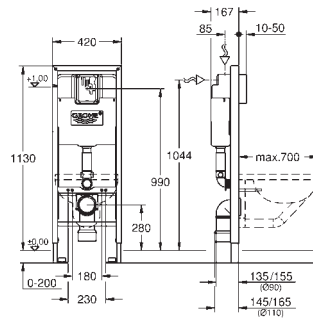

Rapid SL

Element for WC, 1.13 m installation height, 0.42 m width with flush cistern 6 l

for WC bowls 70 cm projection

for on-the-wall installations or studded walls
powder coated steel frame, self-supporting
for dry-cladding, completely pre-assembled
with fixed connections

fixing material
TÜV approved
2 WC fixing bolts
fixing device for ceramic
distance of fixing bolts 180/230 mm
outlet bend Ø 90 mm
depth adjustable
reducer Ø 90/110 mm
inlet and outlet connecting set

pneumatic discharge valve offering 3 modes of
operation: dual flush or start/stop or single flush
low noise (group I acc. to
German Noise Specification)
insulated against condensation
1/2" water supply connection including
integrated angle valve and push fit
flexible hose union

for on-the-wall installation please order wall brackets 38 558 00M (sold separately)
for the mounting of support rails for the disabled please
order fixing element 38 559 001 (sold separately)