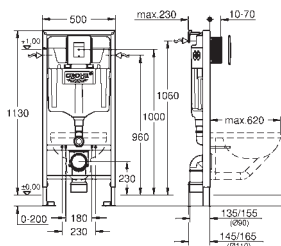

GROHE RAPID SL FOR WC

Ref. No. Colour Price netto (€)

38 827 000 **chrome** **387.00**

Rapid SL
5-in-1 set for WC, 1.13 m installation height
with flushing cistern GD 2

consisting of:
Rapid SL element for WC (38 528 001)
Skate Cosmopolitan flush plate, chrome (38 732 000)
GROHE Fresh retro-fit set (38 796 000)
Rapid SL wall brackets (38 558 00M)
including WC set for noise protection (37 131 000)