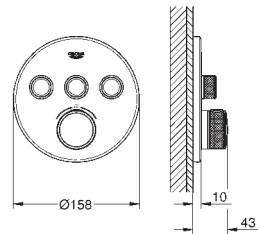

Grotherm SmartControl
Thermostat for concealed installation with 3 valves
set for final installation for
GROHE Rapido SmartBox 35 600 000
metal wall escutcheon with **GROHE QuickFix**
(covered escutcheon and shaft sealing, covered
fixing), retroactively 6° adjustable
GROHE StarLight chrome finish
GROHE SmartControl push for ON-OFF, turn for
volume adjustment from EcoJoy to full flow, exchangeable symbols
GROHE TurboStat compact cartridge
with wax thermoelement
GROHE SafeStop at 38°C
GROHE SafeStop Plus optional temperature limiter at 43°C or 46°C included
built-in non return valves and dirt strainers
multiple outlets can be run simultaneously
without roughing-in-set
flow performance:
outlet A = 23 l/min
outlet B = 27 l/min
outlet C = 23 l/min
outlet A + B = 33 l/min
outlet A + B + C = 36 l/min

35 600 000	chrome	68.00
GROHE Rapido SmartBox universal rough-in box for concealed installation		

29 122 000	chrome	301.00
29 122 DC0	supersteel	391.00
29 122 AL0	brushed hard graphite	481.00