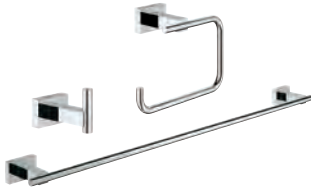

GROHE ESSENTIALS CUBE

Ref. No. Colour Price netto (€)

40 777 001 **chrome** **80.83**

Essentials Cube
Guest bathroom accessories set 3-in-1
material: metal
consisting of:
robe hook (40 511 001)
toilet paper holder (40 507 001)
towel rail, 558 mm (40 509 001)
concealed fastening
GROHE StarLight chrome finish