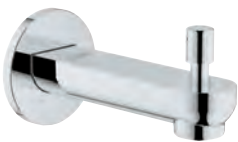

13 257 000 chrome *

BauCosmopolitan
Bath spout
wall mounted
GROHE StarLight chrome finish
mousseur
automatic diverter: bath/shower
projection 140 mm
female thread 1/2"
flexible connection hoses