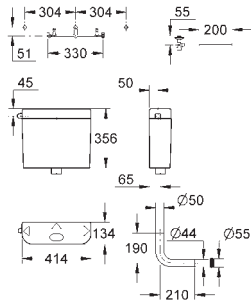

GROHE FLUSHING CISTERNS

Ref. No.

Colour

Price netto (€)

37 355 SH0

alpine white

90.00

Flushing cistern for WC

6 l flush
exposed installation
interruptible flush cycle
servo actuation
low level
made of ABS
low noise (group I acc. to German Noise Specification)
fully insulated against condensation
angle valve 1/2"
copper pipe
mounting template
flush pipe bend
WC inlet connector