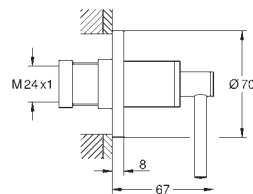

19 088 003	chrome	81.00
19 088 DC3	supersteel	*
19 088 GL3	cool sunrise	*
19 088 DA3	warm sunset	*
19 088 AL3	brushed hard graphite	*

Atrio
Concealed valve exposed part
for concealed valve 35 028 000 or 29 032 000
GROHE StarLight chrome finish
installation depth infinitely adjustable
20-80 mm
escutcheon with screwable wall sealing
with lever handle