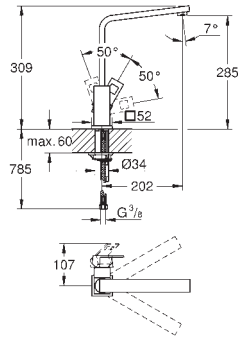

31 255 000
31 255 DC0

chrome
supersteel

249.00
318.00

Eurocube
Single-lever sink mixer 1/2"
high spout
single hole installation
GROHE StarLight finish
GROHE SilkMove 28 mm ceramic cartridge
mousseur
swivel cast spout
swivel area 360°
flexible connection hoses
rapid installation system
min. recommended pressure 1.0 bar