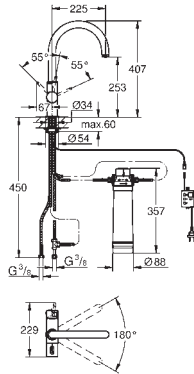

GROHE BLUE PURE

Ref. No. Colour Price netto (€)

33 249 001 chrome 745.00
33 249 DC1 supersteel 879.00

GROHE Blue Pure Starter Kit
consisting of:
GROHE Blue single-lever sink mixer with filter function
single hole installation
C-spout
separate handle for filtered water
headpart 1/2"
GROHE StarLight finish
GROHE SilkMove 35 mm ceramic cartridge
adjustable flow rate limiter
swivel tubular spout
swivel area 180°
separate inner water ways for filtered and non-filtered water
flexible connection hoses
type of protection IP 21
main switching power supply 100 - 240 V AC
50/60 Hz with safety extra-low voltage (SELV)
6 V DC to filter change display unit
GROHE Blue size S filter, filter head with flexible adjustment
this product contains built-in LED lamps, which cannot be changed: energy efficiency class: A+

33 251 000 chrome 471.00