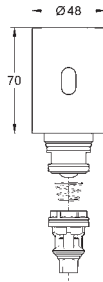

GROHE ELECTRONIC ACTUATIONS FOR URINAL

Ref. No.

Colour

Price netto (€)

37 428 000

chrome

292.00

Tectron retro-fit unit 1/2"

with infrared sensor for bi-directional communication for monitoring, configuration and service purpose

6 V lithium-battery, type CR-P2

battery lifetime: approx. 7 years (150 actuations a day)

metal housing

exposed installation

for urinal flush valve 37 339 000 and variants

flow pressure min 0.5 bar

operating pressure max 10 bar

with piston

multistage battery status display

7 pre-set programs:

auto flush

cleaning mode

pre-flush on/off

additional functions and precise settings

by remote control 36 407

adjustable flow time by hand or remote

CE approved