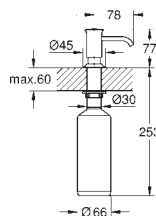

40 537 000
40 537 ZB0

chrome
antique bronze

68.00
78.00

Authentic soap dispenser
for liquid soaps,
storage bin 500 ml
GROHE StarLight finish