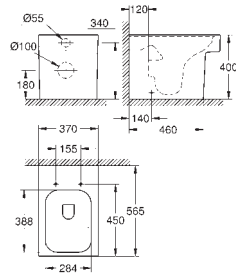

39 485 00H **alpine white** **320.00**
Cube Ceramic
Floor standing back to wall WC
for concealed cistern
universal trap for horizontal and vertical outlet
back to wall
wash down
rimless
flush volume 3/4.5 l
including fixation set
sanitary ware
fully skirted with invisible fixation
PureGuard anti scale coating and anti bacterial glazing
8 pieces per pallet