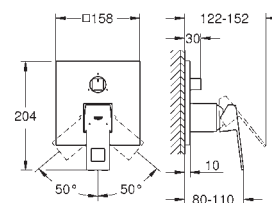

24 094 000 chrome 191.00

Eurocube
Single-lever mixer with 3-way diverter
set for final installation for
GROHE Rapido SmartBox 35 600 000
GROHE SilkMove 46 mm ceramic cartridge
GROHE StarLight chrome finish
wall escutcheon with **GROHE QuickFix** (covered
escutcheon- and shaft sealing, covered fixing)
metal escutcheon, retroactively 6° adjustable
metal lever
3-way diverter
flow performance:
outlet A = 27 l/min,
outlet B = 27 l/min,
outlet C = 27 l/min
without roughing-in-set

35 600 000 chrome 68.00
GROHE Rapido SmartBox universal rough-in box for concealed installation