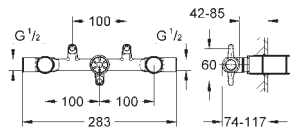

29 025 000 chrome 238.00

Two-handle basin mixer
concealed body, 1/2"
for 3-hole wash-basin mixer
wall installation
without finishing trim set
Installation depth 43 - 85 mm
DR-brass
installation device