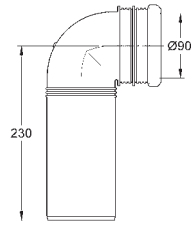

GROHE RAPID SL FOR WC

Ref. No.

Colour

Price netto (€)

42 327 000

PP-outlet bend Ø 90 mm
variable depth adjustment

chrome

16.00