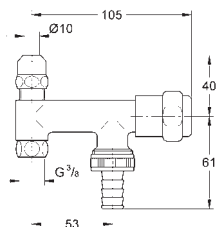

41 030 000 chrome 42.00

Original WAS valve „Eckfix“ 3/8"
Installation on service valve
Axis dimension 60 mm
grease chamber headpart 3/8" for closable hose connection
non-return valve type EB
protected against backflow
GROHE StarLight chrome finish
for combination with pipe ventilating valve type HB 41 239 000