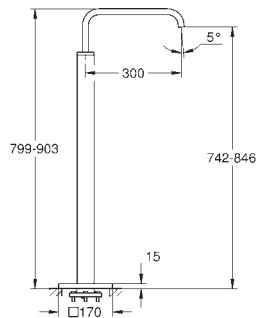

13 218 000 **chrome** **1,220.00**

Allure
Bath spout, floor mounted
set for final installation for
45 984
without roughing-in-set
GROHE StarLight chrome finish
spout with mousseur
projection 300 mm
Total height 910 mm
min. recommended pressure 1.0 bar