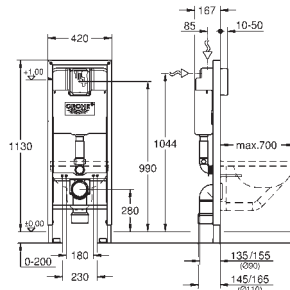

GROHE RAPID SL FOR THE DISABLED

GROHE RAPID SL FOR THE DISABLED

Ref. No.

Colour

Price netto (€)

38 675 001

chrome

354.00