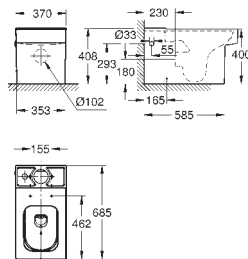

39 484 00H **alpine white** **343.00**
Cube Ceramic
Floor standing WC for close coupled combination
 close coupled
 universal trap for horizontal and vertical outlet
 rimless
 flush volume 3/4.5 l
 including fixation set
 cistern to be ordered separately
 sanitary ware
 fully skirted with invisible fixation
PureGuard anti scale coating and anti bacterial glazing
6 pieces per pallet