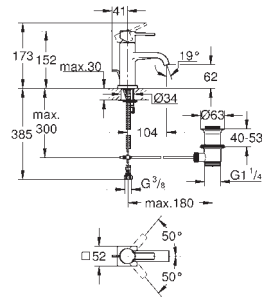

GROHE ALLURE

Ref. No. Colour Price netto (€)

32 757 000 chrome 416.00

Allure
Single-lever basin mixer 1/2"
M-Size
single hole installation
GROHE SilkMove 28 mm ceramic cartridge
GROHE StarLight chrome finish
GROHE EcoJoy 6.0 l/min. flow limiter
rapid installation system
mousseur
pop-up waste set 1 1/4"
flexible connection hoses

32 759 000 chrome 475.00
ditto, smooth body