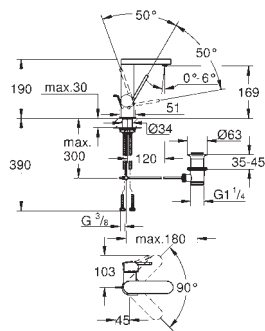

23 871 003 **chrome** **226.00**
Plus
Single-lever basin mixer 1/2"
M-Size
single hole installation
metal lever
GROHE SilkMove 28 mm ceramic cartridge
with temperature limiter
GROHE StarLight chrome finish
GROHE EcoJoy SpeedClean mousseur 5.7 l/min
GROHE AquaGuide adjustable mousseur
rapid installation system
swivel spout with easy docking
swivel area 90°
pop-up waste set 1 1/4"
flexible connection hoses