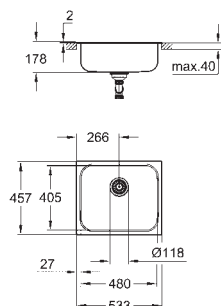

dimensions: Ø 440 mm

1 bowl: Ø 390 mm

GROHE QuickFix installation system

cut-out: Ø 422 mm

drainer: Ø 3.5"/90 mm basket strainer waste

accessories included: waste kit, basket

strainer waste, mounting set

31 719 SD0