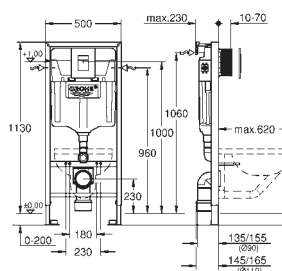

38 772 001

chrome

322.00

Rapid SL
3-in-1 set for WC, 1.13 m installation height
with flushing cistern GD 2

consisting of:

Rapid SL element for WC (38 528 001)

Skate Cosmopolitan flush plate, chrome (38 732 000)

Rapid SL wall brackets (38 558 00M)