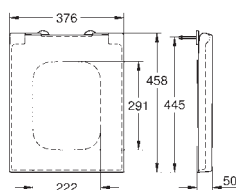

39 488 000 **alpine white** **132.00**
Cube Ceramic
WC seat soft close
with lid
soft close
quick release function
detachable
material: Duroplast
including fixation set