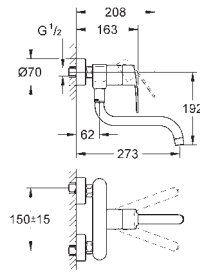

33 982 002

chrome

171.00

Eurostyle Cosmopolitan
Single-lever sink mixer 1/2"
wall mounted
GROHE StarLight finish
GROHE SilkMove 46 mm ceramic cartridge
mousseur
adjustable flow rate limiter
swivel tubular spout
selectable swivel area : 0° / 150°
projection 273 mm
S-unions