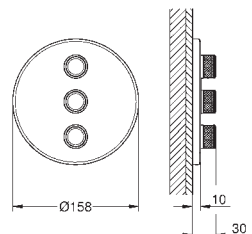

Grotherm SmartControl

Triple volume control trim

set for final installation for

GROHE Rapido SmartBox 35 600 000/35 601 000

metal wall escutcheon with **GROHE QuickFix**

(covered escutcheon and shaft sealing, covered

fixing), retroactively 6° adjustable

10 mm thin profile escutcheon

GROHE StarLight chrome finish

GROHE SmartControl push for ON-OFF, turn for

volume adjustment from EcoJoy to full flow, exchangeable symbols

multiple outlets can be run simultaneously

without roughing-in-set

flow performance:

outlet D = 28 l/min

outlet E = 28 l/min

outlet A = 28 l/min

outlet D+E+A = 65 l/min

35 600 000	chrome	68.00

GROHE Rapido SmartBox universal rough-in box for concealed installation

29 150 LS0	moon white	562.00

Grotherm SmartControl

Thermostat for concealed installation with one valve

set for final installation for

GROHE Rapido SmartBox 35 600 000

metal wall escutcheon with **GROHE QuickFix**

(covered escutcheon and shaft sealing, covered

fixing), retroactively 6° adjustable

GROHE StarLight finish

GROHE SmartControl push for ON-OFF, turn for

volume adjustment from EcoJoy to full flow

exchangeable symbols

GROHE TurboStat compact cartridge

with wax thermoelement

GROHE SafeStop at 38°C

GROHE SafeStop Plus optional temperature limiter at 43°C or 46°C included

built-in non return valves and dirt strainers

cover plate in moon white acrylic glass

without roughing-in-set

flow performance:

outlet A (to external shut-off) = 34 l/min

outlet B/C = 29 l/min

35 600 000	chrome	68.00

GROHE Rapido SmartBox universal rough-in box for concealed installation