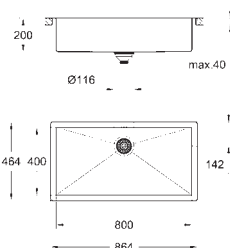

31 580 SD0

stainless steel

549.17

**K700
Stainless steel sink**

model: K700 90-S 86.4/46.4 1.0

mounting type: flush mount

material: stainless steel AISI 304 (V2A)

material thickness: 1 mm

GROHE StarLight finish

finish: satin finish

GROHE Whisper

min. cabinet size: 900 mm

dimensions: 864 x 464 mm

1 bowl: 800 x 400 x 200 mm

GROHE QuickFix installation system

drainer: Ø 3.5"/90 mm basket strainer waste

accessories included: waste kit, basket

strainer waste, mounting set