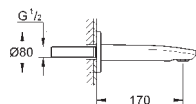

Eurostyle Cosmopolitan
Bath spout

wall mounted
GROHE StarLight chrome finish
mousseur
male thread 1/2"
projection 170 mm
min. recommended pressure 1.0 bar

13 277 002

chrome

126.00