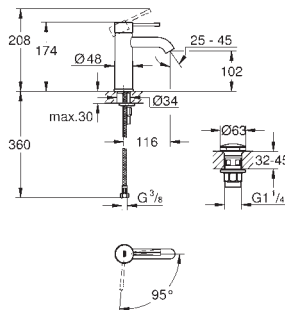

23 591 001 chrome 150.00

Essence
Single-lever basin mixer 1/2"
S-Size
single hole installation
metal lever
GROHE SilkMove ES 28 mm ceramic cartridge
with energy saving function via cold start
with temperature limiter
GROHE StarLight chrome finish
GROHE EcoJoy mousseur 5.7 l/min
GROHE AquaGuide adjustable mousseur
GROHE QuickFix Plus installation system
pop-up waste set 1 1/4"
flexible connection hoses