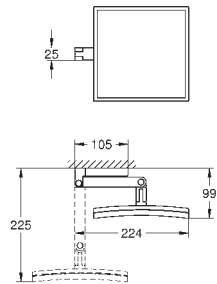

40 808 000 chrome 133.33

Selection Cube
Cosmetic mirror
material: glass / metal
wall mounted
concealed fastening
magnification: x 3
GROHE StarLight finish