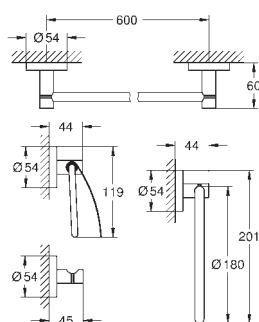

40 776 001	chrome	83.33
40 776 DC1	supersteel	116.66

Essentials
Master bathroom accessories set 4-in-1
material: metal
consisting of:
towel ring (40 365 001)
robe hook (40 364 001)
toilet paper holder (40 367 001)
towel rail, 600 mm (40 366 001)
concealed fastening
GROHE StarLight chrome finish