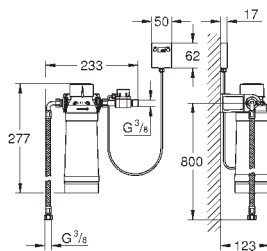

GROHE Red
Filter with filter head
for regions with water hardness higher 12° KH
turn before GROHE Red boiler
flexible connection hoses
filter 600 l

40 919 SD0 stainless steel 14.99