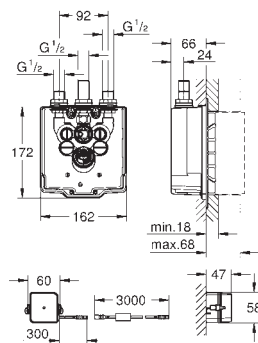

**Eurosmart Cosmopolitan E
Concealed body**

for shower with integrated pre-adjustable thermostatic mixer suitable for IR-set 36 415 000 2 stop valves Grotherm Micro integrated non-return valves with filters connection housing for power supply min. recommended pressure 1.0 bar

37 503 000

chrome

759.00