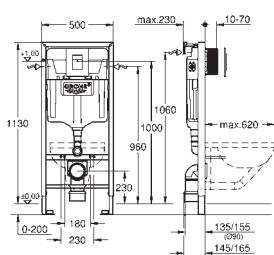

38 775 001 **chrome** **223.00**

Rapid SL
4-in-1 set for WC, 1.13 m installation height
with flushing cistern GD 2

consisting of:
Rapid SL element for WC (38 528 001)
Skate Cosmopolitan flush plate, chrome (38 732 000)
Rapid SL wall brackets (38 558 00M)
including WC set for noise protection (37 131 000)