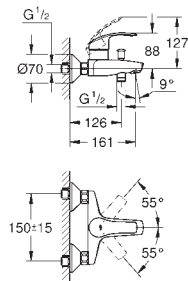

33 300 002 **chrome** **120.00**

Eurosmart
Single-lever bath mixer 1/2"
wall mounted
metal lever
GROHE SilkMove 35 mm ceramic cartridge
with temperature limiter
GROHE StarLight chrome finish
adjustable flow rate limiter
automatic diverter: bath/shower
mousseur
integrated non-return valve in the shower outlet 1/2"
S-unions
metal wall escutcheons
protected against backflow