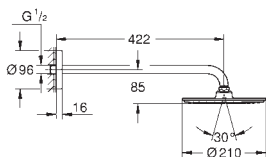

GROHE HEAD AND SIDE SHOWERS

Ref. No. Colour Price netto (€)

26 171 LS0 moon white/chrome 525.00

Rainshower Cosmopolitan 210
Head shower set 422 mm, 1 spray
consisting of:
Rainshower Cosmopolitan 210 metal head shower,
spray plate white (28 368 LS0)
1 spray:
Rain
Rainshower shower arm 422 mm, escutcheon
white (26 146 LS0)
GROHE DreamSpray perfect spray pattern
GROHE StarLight chrome finish
SpeedClean anti-lime system
DropStop no afterdripping from the horizontal
shower head after closing the valve
suitable for instantaneous heater
starting at 0.5 bar flow pressure