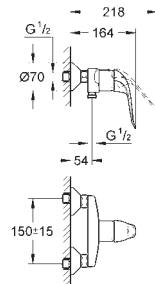

lever length 170 mm

without S-unions
water saving

32 780 000

chrome

126.00

Euroeco Special
Single-lever shower mixer 1/2"
wall mounted

GROHE StarLight chrome finish

GROHE SilkMove 46 mm ceramic cartridge