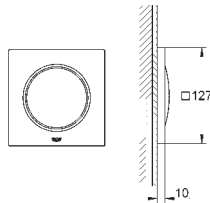

Rainshower F-Series
Light set
127 x 127 mm per module
full spectrum LED: soft light with changing rainbow colours
individually adjustable: permanent lighting with colour selection
consisting of:
- 1 light module with two plug connections
- 1 light module with one plug connection
waterproof & corrosion protected
supply voltage: 12 V DC
CE approved
GROHE StarLight chrome finish
requires rough-in set (29 072 000), F-digital Deluxe base unit box (26 374 000 or 36 397 000), Bluetooth unit (36 371 000) and various cable connections – all to be ordered separately due to installation situation
this product contains built-in LED lamps, which cannot be changed: energy efficiency class: A+
For detailed planning and product information please contact your local GROHE Customer Service.

29 072 000 chrome 241.00