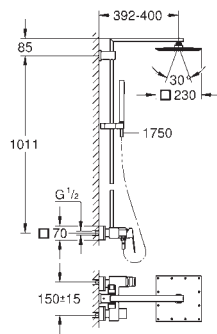

23 147 001

chrome

1,090.00

Euphoria Cube System 230 Shower system with single lever mixer for wall mounting

consisting of:

shower arm

projection 400 mm

exposed single-lever shower mixer with diverter

allows change between:

spray pattern: Rain

Rainshower Allure 230 metal head shower (27 479)

with ball joint

rotation angle $\pm 15^\circ$

spray pattern: Rain

hand shower Euphoria Cube Stick (27 698 000)

adjustable in height with gliding element

Silverflex shower hose 1750 mm (28 388 000)

GROHE SilkMove 35 mm ceramic cartridge

GROHE DreamSpray perfect spray pattern

GROHE StarLight chrome finish

SpeedClean anti-lime system

Inner WaterGuide for a longer life

Twistfree to prevent hose from twisting

suitable for instantaneous heaters

from 18 kW/h

minimum flow rate 7 l/min.

min. recommended pressure 1.0 bar