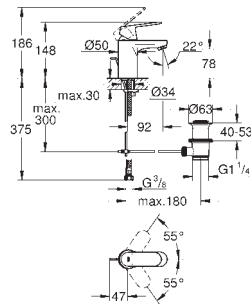

32 825 000

chrome

111.00

Eurosmart Cosmopolitan
Single-lever basin mixer 1/2"
S-Size

single hole installation
metal lever

GROHE SilkMove 35 mm ceramic cartridge
adjustable flow rate limiter
GROHE StarLight chrome finish
GROHE QuickFix installation system
with centering support

mousseur
pop-up waste set 1 1/4"
flexible connection hoses
min. recommended pressure 1.0 bar
optional temperature limiter ref. no. 46 375 000
acoustic group I in accordance with DIN 4109