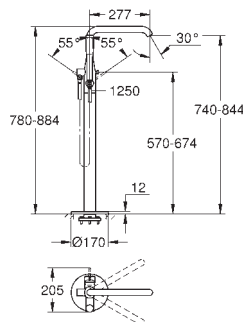

23 491 001 chrome 1,260.00
23 491 DC1 supersteel 1,400.00
23 491 *** SPA colours 1,400.00

Essence
Single-lever bath mixer 1/2", floor mounted
set for final installation for 45 984
without roughing-in-set
GROHE SilkMove 35 mm ceramic cartridge with temperature limiter
GROHE StarLight chrome finish
automatic diverter: bath/shower
swivel spout with mousseur and stop limiter
projection 277 mm
integrated non-return valve in the shower outlet 1/2"
with shower holder
for chrome: hand shower 27 806, for other colours: hand shower 26 465
Silverflex shower hose 1 250 mm (28 362)
protected against backflow

*** SPA colours:
● BE ● GL ● DA ● A0
● EN ● GN ● DL ● AL