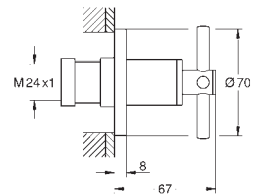

19 069 003	chrome	81.00
19 069 DC3	supersteel	*
19 069 GL3	cool sunrise	*
19 069 DA3	warm sunset	*
19 069 AL3	brushed hard graphite	*

Atrio
Concealed valve exposed part
for concealed valve 35 028 000 or 29 032 000
GROHE StarLight chrome finish
installation depth infinitely adjustable
20-80 mm
escutcheon with screwable wall sealing
with cross handle