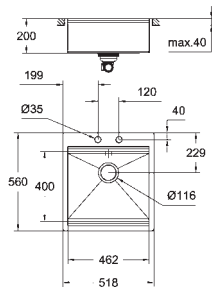

GROHE STAINLESS STEEL SINKS

Ref. No.

Colour

Price netto (€)

31 583 SD0

stainless steel

832.50

K800

Stainless steel sink

model: K800 60-S 51.8/56 1.0

mounting type: flush mount

material: stainless steel AISI 304 (V2A)

material thickness: 1 mm

GROHE StarLight finish

finish: satin finish

GROHE Whisper

min. cabinet size: 600 mm

dimensions: 518 x 560 mm

1 bowl: 462 x 400 x 200 mm

GROHE QuickFix installation system

drainer: automatic waste fitting

accessories included: automatic waste fitting, waste kit, basket strainer waste, mounting set