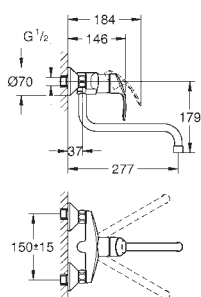

32 224 002

chrome

141.00

Eurosmart
Single-lever sink mixer 1/2"
wall mounted
GROHE StarLight finish
GROHE SilkMove 35 mm ceramic cartridge
mousseur
adjustable flow rate limiter
swivel tubular spout
swivel area 360°
projection 277 mm
integrated temperature limiter
S-unions