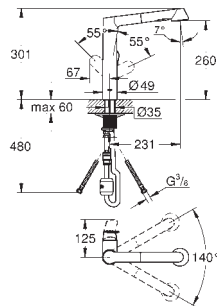

32 176 000	chrome	645.00
32 176 DC0	supersteel	838.00

K7
Single-lever sink mixer 1/2"
single hole installation
GROHE StarLight finish
GROHE SilkMove 35 mm ceramic cartridge
pull-out dual spray control -
switches back and forth between
regular flow and spray
diverter: mousseur/**SpeedClean** shower jet
automatic return to mousseur
adjustable flow rate limiter
swivel cast spout
swivel area 140°
protected against backflow
flexible connection hoses
rapid installation system
min. recommended pressure 1.0 bar