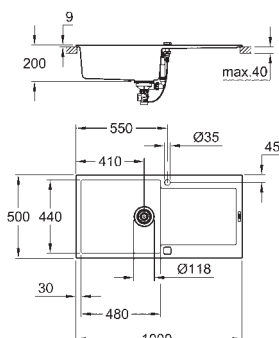

GROHE QuickFix installation system

sink mountable left or right
cut-out: 840 x 480 mm
drainer: automatic waste fitting
accessories included: automatic waste fitting,
waste kit, basket strainer waste, mounting set