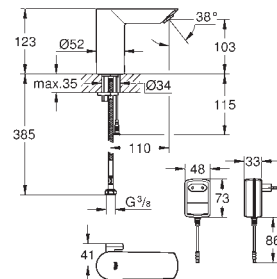

Bau Cosmopolitan E

Infra-red electronic basin mixer 1/2" with mixing device and adjustable temperature limiter

with infrared sensor for bi-directional communication for monitoring, configuration and service purpose with plug transformer 100-230 V AC, 50-60 Hz, 6 V DC

GROHE StarLight chrome finish
GROHE EcoJoy mousseur 5.7 l/min
body made of composite polymer
flexible connection hoses
non-return valve

dirt strainers
with integrated solenoid valve
rapid installation system
7 pre-set programs:

auto flush
thermal disinfection
cleaning mode
additional functions and precise settings
by remote control 36 407
CE approved
acoustic group I in accordance with DIN 4109
min. recommended pressure 1.0 bar