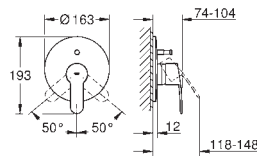

Eurostyle Cosmopolitan
Single-lever bath mixer

set for final installation for
35 501 000

without concealed body
metal lever
GROHE StarLight chrome finish
automatic diverter: bath/shower
escutcheon- and shaft-sealing
wall escutcheon
covered fixing

33 637 002

chrome

155.00