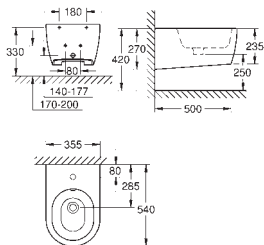

39 574 00H alpine white 245.00

Essence
Wall hung bidet
1 hole punched
with overflow
including fixation set
sanitary ware
fully skirted with invisible fixation
PureGuard anti scale coating and anti bacterial glazing
16 pieces per pallet