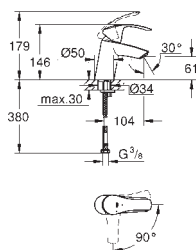

32 154 002

chrome

72.00

Eurosmart
Single-lever basin mixer 1/2"

S-Size

single hole installation

metal lever

GROHE SilkMove ES 35 mm ceramic cartridge

with energy saving function via cold start

adjustable flow rate limiter

with temperature limiter

GROHE StarLight chrome finish

GROHE EcoJoy mousseur 5.7 l/min

GROHE QuickFix rapid installation system

smooth body

flexible connection hoses