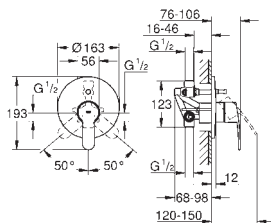

Eurostyle Cosmopolitan
Single-lever bath mixer 1/2"
wall installation

GROHE SilkMove 46 mm ceramic cartridge
GROHE StarLight chrome finish

consisting of:
set for final installation
concealed body
33 963 000
adjustable flow rate limiter
adjustable minimum flow rate
approx. 2.5 l/min
metal lever
escutcheon- and shaft-sealing
metal escutcheon
screwed
optional temperature limiter

13 276 002

chrome

102.00