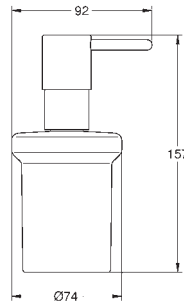

40 394 001 **chrome** **17.08**

Essentials Soap dispenser
material: glass / metal
filling quantity 160 ml
fits in the following holders:
Essentials (40 369)
Essentials Cube (40 508)
Bau Cosmopolitan (40 585)
Essentials Authentic (40 652)
GROHE StarLight chrome finish