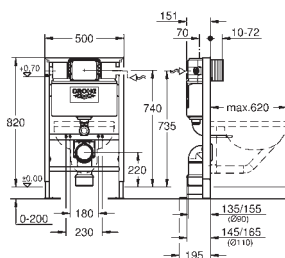

flushing cistern 6 - 9 l containing the following features:

pneumatic discharge valve offering 3 modes of operation: dual flush or start/stop or single flush

front or top actuation

water supply from left/right or back

insulated against condensation

1/2" water supply connection including

integrated angle valve and push fit

flexible hose union

Shortable inspection shaft incl. protection

during construction phase

for on-the-wall installation please order wall brackets 38 558 00M (sold separately)

for mounting of small flush plates please order revision shaft 40 950 000 (sold separately)