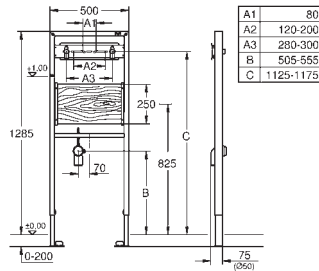

38 544 000

chrome

224.00

Rapid SL
Element for hospital waste sink
for wall mounted fittings
1.30 m installation height

for on-the-wall installations or studded walls
powder coated steel frame, self-supporting
for dry-cladding, completely pre-assembled
with fixed connections
quick adjustment, lockable
fixing material
TÜV approved
waterproof plywood
HT-outlet bend Ø 50 mm
2 noise protected fitting connections 1/2"
for on-the-wall installation please order wall brackets 38 558 00M (sold separately)