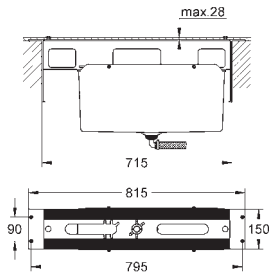

GROHE ALLURE BRILLIANT

Ref. No. Colour Price netto (€)

29 037 000 chrome 734.00

**4/5-hole bath combination (optional)
baseframe for installation under tiled surround**
consisting of:
base frame
drainage box with integrated outlet for splash water

45 388 000 chrome 133.00
Supporting legs for baseframe