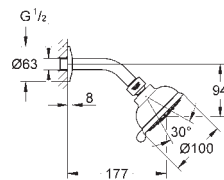

27 610 001 chrome 49.00

Tempesta Rustic 100
Head shower 4 sprays
GROHE Rain O², Rain, Massage, Jet
ball joint ± 15° rotatable
connection thread 1/2"
GROHE EcoJoy 9,5 l/min flow limiter
GROHE DreamSpray perfect spray pattern
GROHE StarLight chrome finish
SpeedClean anti-lime system
Inner WaterGuide for a longer life
suitable for instantaneous heater
min. recommended pressure 1.0 bar