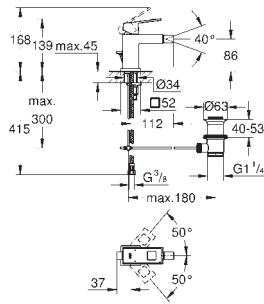

GROHE EUROCUBE

Ref. No. Colour Price netto (€)

23 138 000 chrome 214.00

Eurocube
Single-lever bidet mixer 1/2"
S-Size
single hole installation
metal lever
GROHE SilkMove 28 mm ceramic cartridge
temperature limiter
GROHE StarLight chrome finish
GROHE QuickFix Plus installation system
ball-joint mousseur
pop-up waste set 1 1/4"
flexible connection hoses