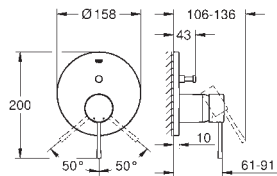

Essence
Single-lever mixer with 2-way diverter
set for final installation for
GROHE Rapido SmartBox 35 600 000
GROHE SilkMove 46 mm ceramic cartridge
GROHE StarLight chrome finish
wall escutcheon with **GROHE QuickFix** (covered
escutcheon- and shaft sealing, covered fixing)
metal escutcheon, retroactively 6° adjustable
metal lever
automatic 2-way diverter
flow performance:
outlet B = 27 l/min, outlet C = 27 l/min
without roughing-in-set

*** SPA colours:
● BE ● GL ● DA ● A0
● EN ● GN ● DL ● AL

35 600 000 chrome 68.00
GROHE Rapido SmartBox universal rough-in box for concealed installation