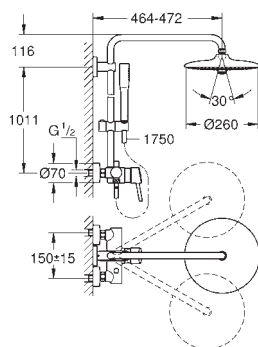

Euphoria Concetto System 260

Shower system with single lever mixer for wall mounting

consisting of:

horizontal swivable 450 mm shower arm

exposed single-lever shower mixer with diverter

allows change between:

head shower Euphoria 260 (26 457)

3 spray patterns:

Rain, SmartRain, Jet

with ball joint

rotation angle $\pm 15^\circ$

hand shower Euphoria Cosmopolitan Stick (27 400 000)

spray pattern: Rain

adjustable in height with gliding element

Silverflex shower hose 1750 mm (28 388 000)

GROHE EcoJoy 9,5 l/min flow limiter

GROHE SilkMove 46 mm ceramic cartridge

GROHE DreamSpray perfect spray pattern

GROHE StarLight chrome finish

SpeedClean anti-lime system

Inner WaterGuide for a longer life

Twistfree to prevent hose from twisting

suitable for instantaneous heaters
from 18 kW/h

minimum flow rate 7 l/min.

min. recommended pressure 1.0 bar