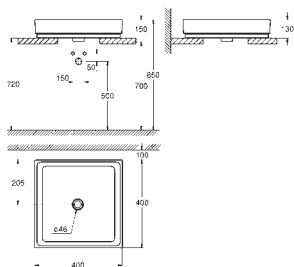

39 482 00H

alpine white

137.00

Cube Ceramic Vessel basin 40
without overflow
400 x 400 mm
including fixation set
sanitary ware
PureGuard anti scale coating and anti bacterial glazing
24 pieces per pallet