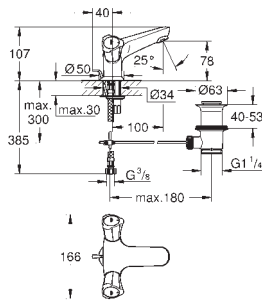

21 390 001

chrome

156.00

Costa L
One-hole basin mixer, 1/2"
metal handles
heat-insulated
screwable
Longlife-headpart
cast spout with mousseur
pop-up waste set 1 1/4"
flexible connection hoses
GROHE StarLight chrome finish