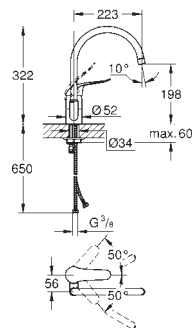

32 786 000

chrome

121.00

Euroeco Special
Single-lever sink mixer 1/2"
single hole installation
GROHE StarLight finish
GROHE SilkMove 46 mm ceramic cartridge
adjustable flow rate limiter
adjustable temperature limiter
laminar flow straightener 9 l/min.
swivel tubular spout
selectable swivel area : 0° / 150° / 360°
metal lever
lever length 120 mm
flexible connection hoses
rapid installation system