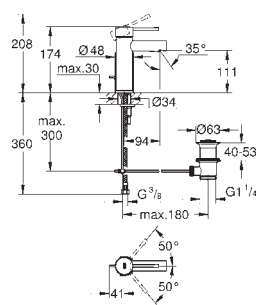

32 898 001 chrome 147.00

Essence
Single-lever basin mixer 1/2"
S-Size
single hole installation
metal lever
GROHE SilkMove 28 mm ceramic cartridge
with temperature limiter
GROHE StarLight chrome finish
GROHE EcoJoy mousseur 5.7 l/min
GROHE QuickFix Plus installation system
pop-up waste set 1 1/4"
flexible connection hoses
min. recommended pressure 1.0 bar