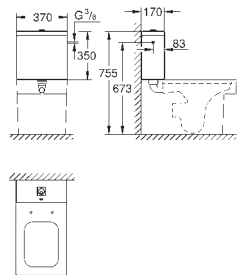

39 484 00H **alpine white** **343.00**
Cube Ceramic
Floor standing WC for close coupled combination
 close coupled
 universal trap for horizontal and vertical outlet
 rimless
 flush volume 3/4.5 l
 including fixation set
 cistern to be ordered separately
 sanitary ware
 fully skirted with invisible fixation
PureGuard anti scale coating and anti bacterial glazing
6 pieces per pallet