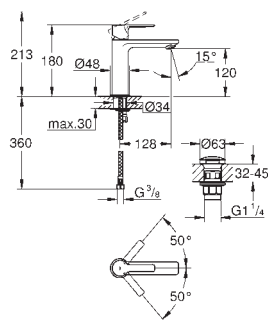

23 106 001 **chrome** **193.00**
23 106 DC1 **supersteel** **267.00**

Lineare
Single-lever basin mixer 1/2"
S-Size
single hole installation
metal lever
GROHE SilkMove 28 mm ceramic cartridge
with temperature limiter
GROHE StarLight chrome finish
GROHE EcoJoy SpeedClean mousseur 5.7 l/min
GROHE QuickFix Plus installation system
smooth body with push-open pop-up waste set 1 1/4"
flexible connection hoses