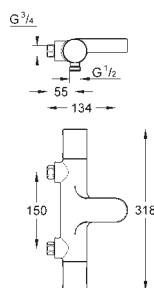

Grotherm 3000 Cosmopolitan
Thermostatic bath mixer 1/2"
wall mounted

GROHE CoolTouch safety housing
GROHE StarLight chrome finish
GROHE SafeStop at 38°C
GROHE SafeStop Plus optional temperature limiter at 43°C included
GROHE TurboStat compact cartridge with wax thermoelement
integrated mixed water shut off
Aquadimmer with multiple function
- flow control
- diverter: bath/shower
shower bottom outlet 1/2"
mousseur
built-in non return valves
dirt strainers
protected against backflow
without connection unions
GROHE EcoJoy technology for less water and perfect flow
min. recommended pressure 1.0 bar

19 470 000

chrome

67.00