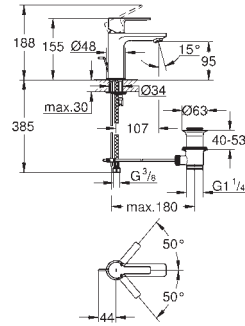

GROHE LINEARE

Ref. No. Colour Price netto (€)

32 109 001 **chrome** **182.00**
32 109 DC1 **supersteel** **250.00**

Lineare
Single-lever basin mixer 1/2"
XS-Size
single hole installation
metal lever
GROHE SilkMove 28 mm ceramic cartridge
with temperature limiter
GROHE StarLight chrome finish
GROHE EcoJoy SpeedClean mousseur 5.7 l/min
GROHE QuickFix Plus installation system
pop-up waste set 1 1/4"
flexible connection hoses