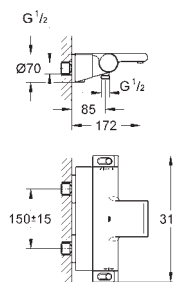

Grohtherm 2000
Thermostatic bath mixer 1/2"
wall mounted
100% GROHE CoolTouch consisting of safety housing + S-unions with CoolTouch escutcheons
GROHE StarLight chrome finish
GROHE Aqua Paddle ergonomically shaped handles
GROHE SafeStop at 38°C
GROHE SafeStop Plus optional temperature limiter at 43°C included
GROHE TurboStat compact cartridge
with wax thermoelement
integrated mixed water shut off
GROHE AquaDimmer Eco with multiple function:
- integrated Economy button
(with economy stop for shower)
- flow control
- diverter: bath/shower
shower bottom outlet 1/2"
GROHE XL Waterfall
flow straightener
built-in non return valves
dirt strainers
protected against backflow
covered S-unions, CoolTouch escutcheons with wall sealing
GROHE EasyReach shower tray
removable for easy cleaning
chrome
GROHE EcoJoy technology for less water and perfect flow