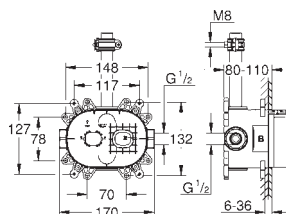

26 264 001

chrome

97.00

Rainshower 360
Rough-in box for head shower set 26 254 / 26 450

inlets and outlets 1/2"

fixing points for back wall

leakproof housing

removable protection cover with installation information