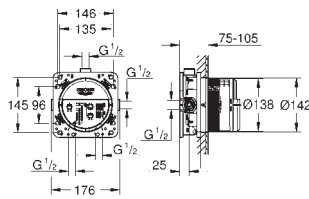

GROHE RAPIDO SMARTBOX

Ref. No.

Colour

Price netto (€)

35 600 000

chrome

68.00

**Rapido SmartBox
Universal rough-in box, 1/2"**

3 outlets 1/2"
2 inlets below, 1/2"
installation depth 75-105 mm
connection unit in DR brass
pre-mounted flushing plug
stable build-in box and protective cover
fixation options for solid walls and dry cladding
gasket
without set for final installation

14 055 000

chrome

139.00

Backflow protection combination (DIN-EN1717)

retrofit set for protection against backflow in combination with integrated inlet-, pop-up and waste systems
replaces separate pipe interrupter for residential use
fits trim sets for 2 outlets made for combination with GROHE Rapido SmartBox: Grotherm SmartControl, SmartControl Mixer, Grotherm 2-handle thermostats, single-lever mixers