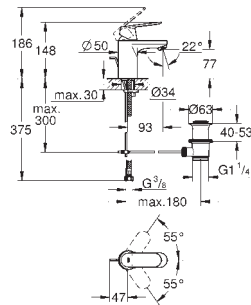

GROHE EUROSMART COSMOPOLITAN

Ref. No.

Colour

Price netto (€)

32 825 00E

chrome

111.00

Eurosmart Cosmopolitan
Single-lever basin mixer 1/2"
S-Size

single hole installation
metal lever

GROHE SilkMove 35 mm ceramic cartridge
adjustable flow rate limiter
adjustable minimum flow rate
approx. 2.5 l/min

temperature limiter
GROHE StarLight chrome finish
GROHE EcoJoy SpeedClean mousseur 5.7 l/min
GROHE QuickFix installation system
with centering support
pop-up waste set 1 1/4"
flexible connection hoses
min. recommended pressure 1.0 bar
acoustic group I in accordance with DIN 4109