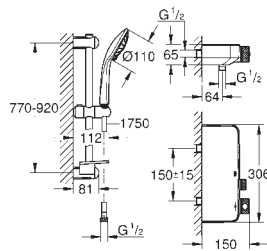

34 721 000

chrome

339.00

Grotherm SmartControl
Thermostatic shower mixer 1/2" with shower set

consisting of:

Grotherm SmartControl thermostatic shower mixer (34 719 000)

Euphoria 110 Massage shower set, 900 mm (27 226 001)