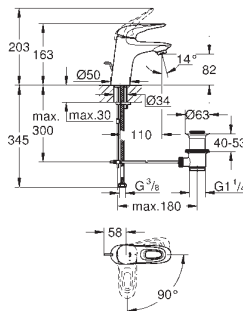

23 374 003 chrome 118.00
23 374 LS3 moon white/chrome 149.00

Eurostyle
Single-lever basin mixer 1/2"
S-Size
single hole installation
loop metal lever
GROHE SilkMove ES 35 mm ceramic cartridge
with energy saving function via cold start
adjustable flow rate limiter
with temperature limiter
GROHE StarLight chrome finish
GROHE EcoJoy mousseur 5.7 l/min
GROHE QuickFix rapid installation system
pop-up waste set 1 1/4"
flexible connection hoses