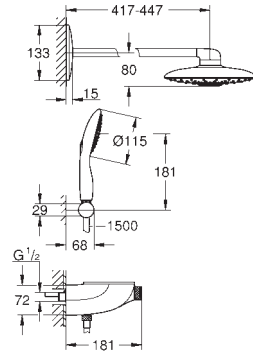

GROHE RAINSHOWER SMARTCONTROL SYSTEM

Ref. No.

Colour

Price netto (€)

26 443 000

chrome

1,310.00

Rainshower System SmartControl 360 DUO
Combi shower system with thermostat, exposed/concealed

consisting of:

exposed/concealed SmartControl thermostat
allows change between:

head shower Rainshower 360 DUO with horizontal
450 mm shower arm, spray plate chrome

GROHE PureRain/GROHE Rain O² spray* and TrioMassage

hand shower Power&Soul 115, spray plate white (27 671 LS0)

hand shower wall holder (27 055)

Silverflex shower hose 1.500 mm (28 364)

minimum flow rate 10 l/min.

GROHE DreamSpray perfect spray pattern

GROHE StarLight chrome finish

GROHE CoolTouch no risk of scalding

GROHE TurboStat compact cartridge

with wax thermoelement

GROHE EcoJoy technology for less water and perfect flow

GROHE SafeStop at 38°C

GROHE SafeStop Plus optional temperature limiter at 43°C included

GROHE SmartControl push for ON-OFF, turn for

volume adjustment from EcoJoy to full flow

GROHE EasyReach shower tray

SpeedClean anti-lime system

Inner WaterGuide for a longer life

Twistfree to prevent hose from twisting

requires rough-in set 26 264 001 and concealed unit

26 449 000 – all to be ordered separately

* to be decided at first installation; factory default
setting: GROHE PureRain