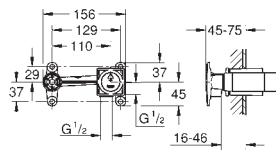

23 200 000 **chrome** **236.00**

Single-lever mixer 1/2", concealed body
for 2-hole basin mixers
wall installation
without finishing trim set
GROHE SilkMove 35 mm ceramic cartridge
adjustable flow rate limiter
installation depth 45 to 75 mm
DR-brass
installation device