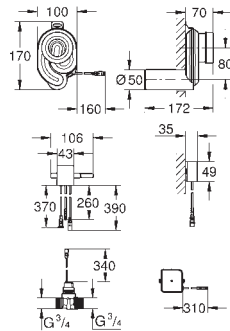

Temperature sensor for urinal

with transformer 100-240 V AC, 50-60 Hz, 6.75 V DC

can be used with 39 376 000
siphon with temperature sensor
cartridge with solenoid valve
and dirt strainer
flow pressure min 0.5 bar
operating pressure max 10 bar
7 pre-set programs:
auto flush
cleaning mode
pre-flush on/off
CE approved

39 367 000

chrome

573.00