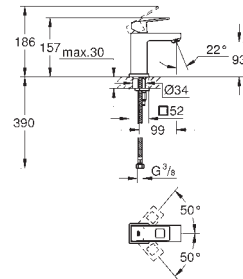

23 132 00E **chrome** **209.00**
Eurocube
Single-lever basin mixer 1/2"
S-Size
single hole installation
metal lever
GROHE SilkMove 28 mm ceramic cartridge
temperature limiter
GROHE StarLight chrome finish
GROHE EcoJoy SpeedClean mousseur 5.7 l/min
GROHE QuickFix Plus installation system
smooth body
flexible connection hoses

23 132 000 **chrome** **204.00**
ditto, with non-restricted flow