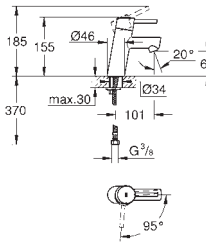

23 385 10E chrome 113.00

Concetto
Single-lever basin mixer 1/2"
S-Size
metal lever
single hole installation
GROHE SilkMove ES 28 mm ceramic cartridge
with energy saving function via cold start
adjustable flow rate limiter
with temperature limiter
GROHE StarLight chrome finish
GROHE EcoJoy mousseur 5.7 l/min
GROHE QuickFix rapid installation system
smooth body
flexible connection hoses