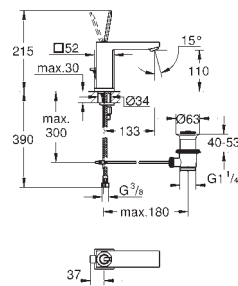

GROHE QuickFix Plus installation system

smooth body

flexible connection hoses

23 657 000

chrome

244.00

Eurocube Joy
Single-lever basin mixer 1/2"
M-Size

single hole installation