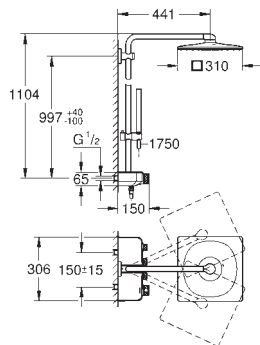

26 508 000 chrome 913.00
26 508 LS0 moon white 1,050.00

Euphoria SmartControl System 310 Cube Duo
Shower system with thermostat for wall mounting
consisting of:
horizontal 450 mm shower arm
upper bracket adjustable for minimal adaption to existing drilling holes
exposed SmartControl thermostat
allows change between:
head shower Rainshower 310 SmartActive Cube, spray plate chrome
GROHE PureRain and Centered Jet spray
hand shower Euphoria Cube Stick (27 698 000)
adjustable in height with gliding element
Silverflex shower hose 1750 mm (28 388 000)
GROHE DreamSpray perfect spray pattern
GROHE CoolTouch no risk of scalding
GROHE TurboStat compact cartridge
with wax thermoelement
GROHE EcoJoy technology for less water and perfect flow
GROHE StarLight chrome finish
- GROHE SafeStop at 38°C
GROHE SafeStop Plus optional temperature limiter at 43°C included
GROHE SmartControl push for ON-OFF, turn for
volume adjustment from EcoJoy to full flow
integrated **GROHE EasyReach** shower tray
SpeedClean anti-lime system
Inner WaterGuide for a longer life
Twistfree to prevent hose from twisting
suitable for instantaneous heaters
from 18 kW/h
minimum flow rate 7 l/min.
min. recommended pressure 1.0 bar