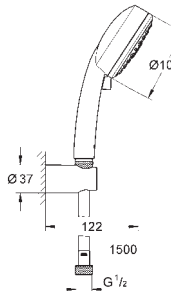

27 588 002

chrome

41.00

**Tempesta Cosmopolitan 100
Wall holder set 3 sprays**

consisting of:

hand shower (27 574)

wall shower holder non-adjustable (27 594)

Relexaflex hose 1500 mm 1/2" x 1/2" (28 151)

GROHE EcoJoy 9,5 l/min flow limiter

GROHE StarLight chrome finish

GROHE DreamSpray perfect spray pattern

SpeedClean anti-lime system

Inner WaterGuide for a longer life

suitable for instantaneous heater

min. recommended pressure 1.0 bar