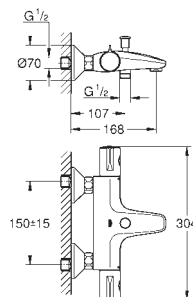

Grotherm 800

Thermostatic bath mixer 1/2"

Attention: reversed thermoelement for changed water ways

wall mounted

GROHE StarLight chrome finish

GROHE SafeStop at 38°C

GROHE SafeStop Plus optional temperature limiter at 43°C included

GROHE TurboStat compact cartridge

with wax thermoelement

integrated mixed water shut off

automatic diverter: bath/shower

volume handle with **GROHE EcoButton** (economy

button with individually adjustable economy stop)

ceramic headpart 1/2", 180°

shower bottom outlet 1/2"

mousseur

built-in non return valves

dirt strainers

protected against backflow

S-unions

metal escutcheon

min. recommended pressure 1.0 bar

GROHE EcoJoy technology for less water and perfect flow