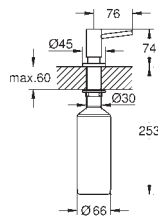

GROHE SOAP DISPENSERS

Ref. No.

Colour

Price netto (€)

40 934 000
40 934 DC0

chrome
supersteel

*
*

Cube soap dispenser
for liquid soaps,
storage bin 500 ml
GROHE StarLight finish

40 535 000
40 535 DC0
40 535 ***

chrome
supersteel
SPA colours

60.00
80.00
*

Cosmopolitan soap dispenser
for liquid soaps,
storage bin 500 ml
GROHE StarLight finish

*** SPA colours:

● BE ● GL ● DA ● A0
● EN ● GN ● DL ● AL

40 536 000
40 536 DC0

chrome
supersteel

55.00
64.00

Contemporary soap dispenser
for liquid soaps,
storage bin 500 ml
GROHE StarLight finish

40 553 000
40 553 DC0

chrome
supersteel

76.00
76.24

Ladylux / Zedra soap dispenser
for liquid soaps,
storage bin 500 ml
GROHE StarLight finish

40 537 000
40 537 ZB0

chrome
antique bronze

68.00
78.00

Authentic soap dispenser
for liquid soaps,
storage bin 500 ml
GROHE StarLight finish