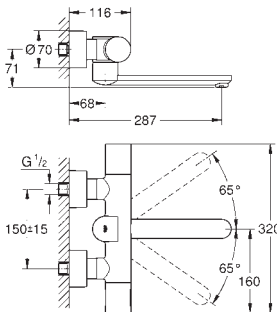

36 333 000

chrome

716.00

ditto, projection 255 mm

36 334 SD0

stainless steel

430.00

Eurosmart Cosmopolitan E Infra-red electronic wall basin tap without mixing device