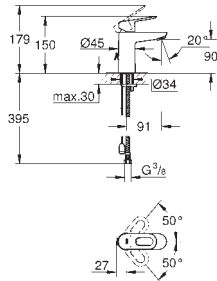

23 336 000 **chrome** **75.00**

BauLoop
Single-lever basin mixer 1/2"
S-Size
single hole installation
metal lever
GROHE Longlife 28 mm ceramic cartridge
GROHE StarLight chrome finish
GROHE EcoJoy mousseur 5.7 l/min
rapid installation system
retractable chain
flexible connection hoses