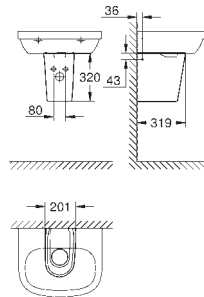

39 570 000

alpine white

103.00

Essence
Half pedestal
including fixation set
sanitary ware
33 pieces per pallet