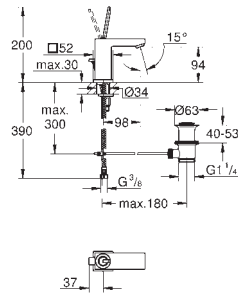

GROHE EUROCUBE JOY

Ref. No.

Colour

Price netto (€)

23 654 000

chrome

233.00

Eurocube Joy
Single-lever basin mixer 1/2"
S-Size

single hole installation

metal lever

GROHE FeatherControl Joystick cartridge

GROHE StarLight chrome finish

GROHE EcoJoy SpeedClean mousseur 5.7 l/min

GROHE QuickFix Plus installation system

pop-up waste set 1 1/4"

flexible connection hoses