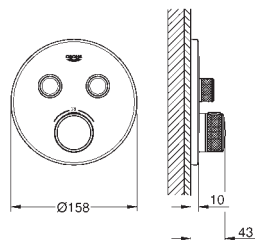

29 119 000 **chrome** **475.00**
29 119 DC0 **supersteel** **638.00**
29 119 AL0 **brushed hard graphite** **729.00**

Grotherm SmartControl
Thermostat for concealed installation with 2 valves
set for final installation for
GROHE Rapido SmartBox 35 600 000
metal wall escutcheon with **GROHE QuickFix**
(covered escutcheon and shaft sealing, covered
fixing), retroactively 6° adjustable
GROHE StarLight chrome finish
GROHE SmartControl push for ON-OFF, turn for
volume adjustment from EcoJoy to full flow
exchangeable symbols
GROHE TurboStat compact cartridge
with wax thermoelement
GROHE SafeStop at 38°C
GROHE SafeStop Plus optional temperature limiter at 43°C or 46°C included
built-in non return valves and dirt strainers
multiple outlets can be run simultaneously
without roughing-in-set
flow performance:
outlet B = 24 l/min
outlet C = 26 l/min
outlet B+C = 29 l/min

35 600 000 **chrome** **68.00**
GROHE Rapido SmartBox universal rough-in box for concealed installation