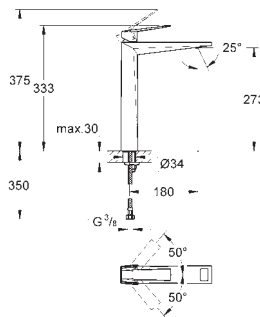

23 114 000	chrome	904.00
23 114 DC0	supersteel	*
23 114 A00	hard graphite	*
23 114 AL0	brushed hard graphite	1,230.00

Allure Brilliant
Single-lever basin mixer 1/2"
XL-Size
single hole installation
for free-standing basins
GROHE SilkMove 28 mm ceramic cartridge
temperature limiter
GROHE StarLight chrome finish
GROHE EcoJoy 5.0 l/min. flow limiter
GROHE QuickFix installation system
spout with integrated mousseur
smooth body
flexible connection hoses
min. recommended pressure 1.0 bar