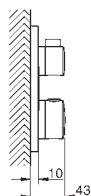

Grotherm

Thermostatic shower mixer for 2 outlets

with integrated shut off/diverter valve

set for final installation for
GROHE Rapido SmartBox 35 600 000

GROHE TurboStat compact cartridge
with wax thermostatic element

GROHE StarLight chrome finish

wall escutcheon with **GROHE QuickFix** (covered
escutcheon- and shaft sealing, covered fixing)

metal escutcheon, retroactively 6° adjustable

printed head and hand shower symbol

GROHE SafeStop at 38°C

GROHE SafeStop Plus optional temperature limiter at 43°C or 46°C included

GROHE AquaDimmer, integrated shut off/diverter valve

flow performance:

outlet B = 27 l/min

outlet C = 30 l/min

without roughing-in-set

35 600 000

chrome

68.00

GROHE Rapido SmartBox universal rough-in box for concealed installation

24 080 000

chrome

349.00