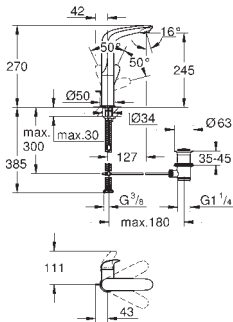

23 718 003 chrome 175.00
23 718 LS3 moon white/chrome 229.00

Eurostyle
Single-lever basin mixer 1/2"
L-Size
single hole installation
solid metal lever
with temperature limiter
GROHE StarLight chrome finish
GROHE EcoJoy mousseur 5.7 l/min
GROHE QuickFix rapid installation system
swivel cast spout
swivel area 360°
pop-up waste set 1 1/4"