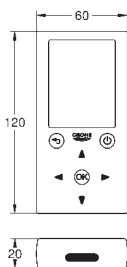

36 407 001 **chrome** **308.00**

Remote control
for all GROHE one eye infra-red products as of 06/2015
and GROHE Blue Home until 12/2018

monitoring
consumption and usage data
thermal disinfection cycles (infrared faucets)
auto flush cycles (infrared faucets)
cleaning mode cycles (GROHE Blue Home)
filter and CO₂ capacity (GROHE Blue Home)

configuration
cleaning mode on/off
thermal disinfection (infrared faucets)
detection range
shut off delay (infrared faucets)
auto flush (infrared faucets)
filter capacity (GROHE Blue Home)

service
send and save profile
reset to factory or user settings
filter capacity (GROHE Blue Home)
demo mode
error codes (GROHE Blue Home)

3 x 1.5 V AAA DC battery supply