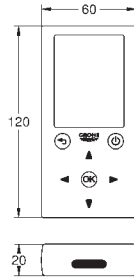

GROHE ELECTRONIC ACTUATIONS FOR URINAL

Ref. No.

Colour

Price netto (€)

36 407 001

chrome

308.00

Remote control

for all GROHE one eye infra-red products as of 06/2015 and GROHE Blue Home until 12/2018

monitoring

consumption and usage data
thermal disinfection cycles (infrared faucets)
auto flush cycles (infrared faucets)
cleaning mode cycles (GROHE Blue Home)
filter and CO₂ capacity (GROHE Blue Home)

configuration

cleaning mode on/off
thermal disinfection (infrared faucets)
detection range
shut off delay (infrared faucets)
auto flush (infrared faucets)
filter capacity (GROHE Blue Home)

service

send and save profile
reset to factory or user settings
filter capacity (GROHE Blue Home)
demo mode
error codes (GROHE Blue Home)

3 x 1.5 V AAA DC battery supply

39 368 000

chrome

629.00