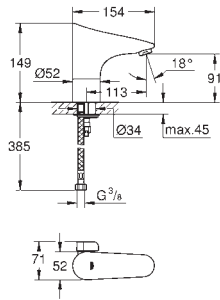

36 207 001 **chrome** **550.00**

Europlus E
Infra-red electronic basin mixer 1/2" with mixing device
and adjustable temperature limiter

with infrared sensor for bi-directional communication for monitoring, configuration and service purpose
6 V lithium-battery, type CR-P2
battery lifetime: approx. 7 years (150 actuations a day)
GROHE EcoJoy mousseur 5.7 l/min
flexible connection hoses
non-return valve
dirt strainers
solenoid valve
rapid installation system
multistage battery status display
7 pre-set programs:
auto flush
thermal disinfection
cleaning mode
additional functions and precise settings
by remote control 36 407
CE approved
acoustic group I in accordance with DIN 4109
type of protection faucet IP 59K

36 208 001 **chrome** **424.00**
ditto, without mixing device