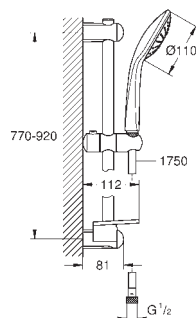

*** SPA colours:

- BE ● GL ● DA ● A0
- EN ● GN ● DL ● AL

27 225 001

chrome

105.00

**Euphoria 110 Duo
Shower rail set 2 sprays**

consisting of:
 hand shower Duo (27 220 000)
 Silverflex shower hose 1750 mm (28 388 000)
GROHE EasyReach tray (27 596)
GROHE DreamSpray perfect spray pattern
GROHE SprayDimmer (Stepless flow rate reduction)
GROHE StarLight chrome finish
GROHE QuickFix (upper bracket adjustable for adaption to existing drilling holes)
SpeedClean anti-lime system
Inner WaterGuide for a longer life
Twistfree to prevent hose from twisting
 suitable for instantaneous heater
 min. recommended pressure 1.0 bar