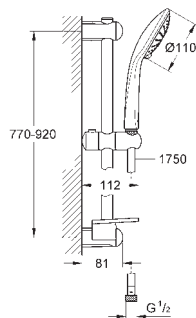

27 225 001

chrome

105.00

**Euphoria 110 Duo
Shower rail set 2 sprays**

consisting of:
hand shower Duo (27 220 000)
Silverflex shower hose 1750 mm (28 388 000)
GROHE EasyReach tray (27 596)
GROHE DreamSpray perfect spray pattern
GROHE SprayDimmer (Stepless flow rate reduction)
GROHE StarLight chrome finish
GROHE QuickFix (upper bracket adjustable for adaption to existing drilling holes)
SpeedClean anti-lime system
Inner WaterGuide for a longer life
Twistfree to prevent hose from twisting
suitable for instantaneous heater
min. recommended pressure 1.0 bar