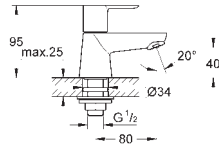

20 422 000 **chrome** **61.00**

BauLoop
Pillar tap 1/2"
XS-Size
single hole installation
metal lever
ceramic headpart 1/2", 90°
GROHE StarLight chrome finish
GROHE EcoJoy mousseur 5.7 l/min
fixation nut G 1/2"
min. recommended pressure 1.0 bar