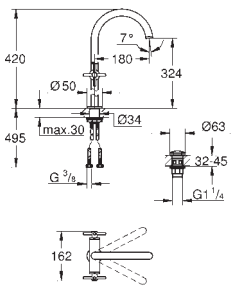

21 044 003	chrome	477.40
21 044 DC3	supersteel	716.00
21 044 GL3	cool sunrise	*
21 044 DA3	warm sunset	*
21 044 AL3	brushed hard graphite	818.00

Atrio
One-hole basin mixer, 1/2"
XL-Size
for free-standing basins
ceramic headparts 1/2", 90°
GROHE StarLight chrome finish
GROHE EcoJoy 5.7 l/min laminar mousseur
rapid installation system
swivel tubular spout
with mousseur and stop limiter
Push-open waste set 1 1/4"
flexible connection hoses
with cross handles
Two different sets of caps included. One set with
„H“ and „C“ marking, one set without marking.