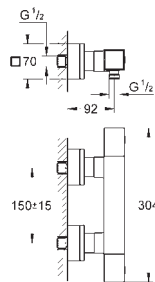

Grotherm Cube

Thermostatic shower mixer 1/2"

wall mounted

GROHE StarLight chrome finish

GROHE SafeStop at 38°C

GROHE SafeStop Plus optional temperature limiter at 43°C included

GROHE TurboStat compact cartridge

with wax thermoelement

integrated mixed water shut off

volume handle with **GROHE EcoButton** (economy

button with individually adjustable economy stop)

Carbodur ceramic headpart 1/2", 180°

shower bottom outlet 1/2"

built-in non return valves

dirt strainers

protected against backflow

covered S-unions

min. recommended pressure 1.0 bar

GROHE EcoJoy technology for less water and perfect flow

34 502 000

chrome

489.00