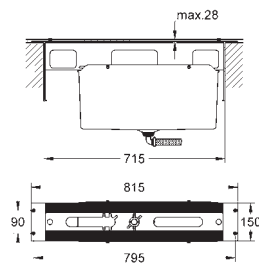

4/5-hole bath combination (optional) baseframe for installation under tiled surround consisting of:
base frame
drainage box with integrated outlet for splash water

45 388 000 chrome 133.00
Supporting legs for baseframe

23 792 001 chrome 1,380.00
23 792 DC1 supersteel 1,930.00