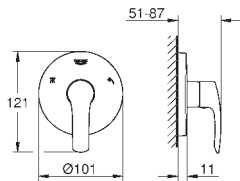

19 972 002 **chrome** 44.00

**Eurosmart
5-way diverter**
for use with diverter rough-in valve
29 708 000
without concealed body
GROHE StarLight chrome finish