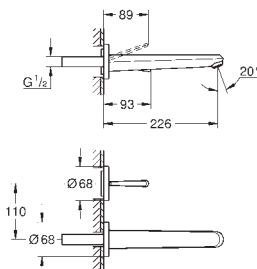

19 969 000 chrome 231.00
19 969 LS0 moon white/chrome 299.00

Eurodisc Joy
Two-hole basin mixer
L-Size
wall mounted
set for final installation for 23 429 000
without concealed body
metal lever
GROHE StarLight chrome finish
GROHE EcoJoy SpeedClean mousseur 5.7 l/min
centre distance 110 mm
projection 226 mm
min. recommended pressure 1.0 bar