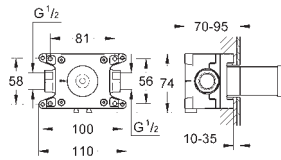

Rapido C
Rough-in for single volume control
for grid installation of Grohtherm Custom Shower system
built-in box with removable protection cover
waterproof membrane base for wall sealing
for masonry and drywall installation
fixing points for front and back wall
aramã DR
pre-assembled ceramic headpart 3/4"
connection threads 1/2"
flow rate:
55 l/min. at 3 bar
installation depth 70 - 95 mm
min. recommended pressure 1.0 bar