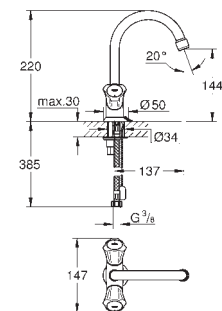

21 337 001

chrome

86.00

Costa L
One-hole basin mixer, 1/2"
metal handles
heat-insulated
screwable
Longlife-headpart
swivel tubular spout with mousseur
retractable chain
flexible connection hoses
GROHE StarLight chrome finish