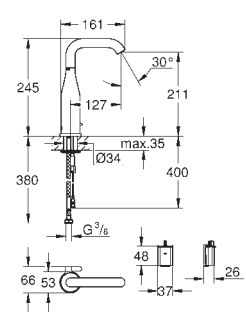

Essence E

Infra-red electronic basin mixer 1/2" with mixing device and adjustable temperature limiter

with infrared sensor for bi-directional communication for monitoring, configuration and service purpose

6 V lithium-battery, type CR-P2

battery lifetime: approx. 7 years (150 actuations a day)

GROHE StarLight chrome finish adjustable swivel area 0° / 150° / 360°

laminar spray regulator 5.0 l/min

flexible connection hoses

non-return valve

dirt strainers

with integrated solenoid valve

external battery

rapid installation system

multistage battery status display

7 pre-set programs:

auto flush

thermal disinfection

cleaning mode

additional functions and precise settings

by remote control 36 407

CE approved

acoustic group I in accordance with DIN 4109

type of protection faucet IP 59K

min. recommended pressure 1.0 bar

36 446 000

chrome

474.00