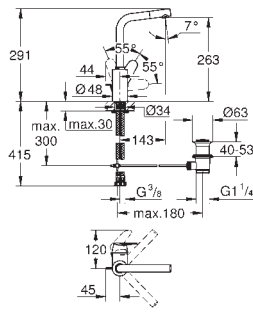

23 054 003 chrome 185.00

Eurodisc Cosmopolitan
Single-lever basin mixer 1/2"
L-Size
single hole installation
metal lever
covered lever fixing
GROHE SilkMove 35 mm ceramic cartridge
adjustable flow rate limiter
GROHE StarLight chrome finish
GROHE Zero separated inner water ways - lead and nickel free
GROHE QuickFix Plus installation system
mousseur
swivel tubular spout
with stop restriction
pop-up waste set 1 1/4"
flexible connection hoses
min. recommended pressure 1.0 bar
optional temperature limiter ref. no. 46 375 000