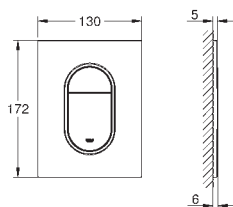

37 624 000

chrome

82.00

Arena Cosmopolitan S
Wall plate
for dual flush or start & stop actuation
for pneumatic discharge valve AV1
GD 2 cistern
vertical installation
130 x 172 mm
made of ABS
GROHE StarLight chrome finish
GROHE EcoJoy technology for less water and perfect flow
flush plate with magnetic holder
and fixing brackets included
small shaft 40 911 000 sold separately