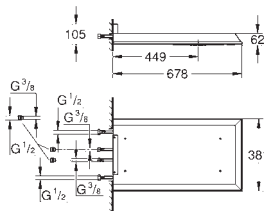

27 938 001 chrome 3,140.00

Rainshower F-Series 15"
Head shower 3 sprays

Rain, Bokoma Spray, Waterfall and combinations
381 mm (width) x 60 mm (height) x 677 mm (depth)
metal
GROHE DreamSpray perfect spray pattern
GROHE StarLight chrome finish
GROHE XL Waterfall extra wide waterfall spray
SpeedClean anti-lime system
flow of single spray at 3 bar:
1 x Rain spray 300 mm: approx. 20 l/min
2 x XL Waterfall: 1 x Waterfall 20 l, 2 x Waterfall 32 l/min
4 x Bokoma Spray with adjustment angle 20°: 20 l/min
requires rough-in (26 042 000) – to be ordered separately
head shower has to be controlled by 4 outlets