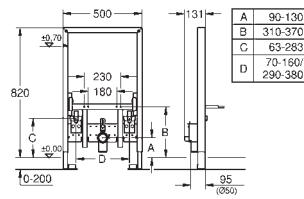

GROHE RAPID SL FOR WASH BASIN AND BIDET

Ref. No.

Colour

Price netto (€)

38 543 000

chrome

279.00

Rapid SL

Element for bidet, 0.82 m installation height

powder coated steel frame, self-supporting
for on-the-wall installations or studded walls
pre-assembled
height adjustable fitting connections
quick adjustment, lockable
fixing material
TÜV approved
bidet fixing bolts
HT-outlet bend Ø 50 mm
seal Ø 32 mm
2 noise protected fitting connections 1/2"
fixing material for bidet
for on-the-wall installation please order wall brackets 38 558 00M (sold separately)

38 558 00M

chrome

23.00