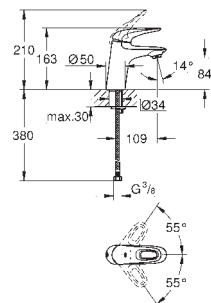

23 567 003 **chrome** 115.00

Eurostyle
Single-lever basin mixer 1/2"
S-Size
single hole installation
loop metal lever
GROHE SilkMove 35 mm ceramic cartridge
adjustable flow rate limiter
with temperature limiter
GROHE StarLight chrome finish
GROHE EcoJoy mousseur 5.7 l/min
GROHE QuickFix rapid installation system
smooth body
flexible connection hoses