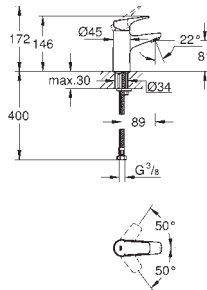

23 752 000 **chrome** 63.00

BauFlow
Single-lever basin mixer 1/2"
S-Size
single hole installation
metal lever
GROHE Longlife 28 mm ceramic cartridge
GROHE StarLight chrome finish
GROHE EcoJoy mousseur 5.7 l/min
rapid installation system
smooth body
flexible connection hoses