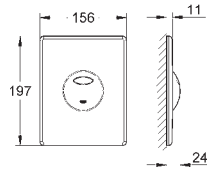

38 862 000	chrome	67.00
38 862 SH0	alpine white	58.00
38 862 P00	matt chrome	60.00
38 862 SD0	stainless steel	143.00

Skate

Wall plate

for dual flush or start & stop actuation
for pneumatic discharge valve AV1
vertical and horizontal installation
156 x 197 mm
made of ABS

GROHE StarLight chrome finish

GROHE EcoJoy technology for less water and perfect flow