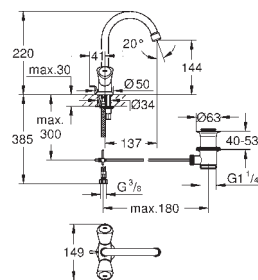

21 257 001

chrome

139.00

Costa S
One-hole basin mixer, 1/2"
heat-insulated
metal handles
screwable
Carbodur headpart
swivel tubular spout with mousseur
pop-up waste set 1 1/4"
flexible connection hoses
GROHE StarLight chrome finish