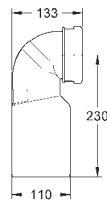

42 946 000

Elbow
made of PE
Ø 80/100 mm

chrome

20.00