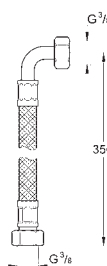

45 704 000

chrome

40.00

Flexible connection hose
300 mm
3/8" x 3/8"