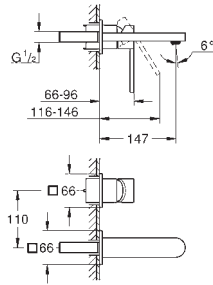

29 303 003 **chrome** **220.00**

Plus
Two-hole basin mixer
M-Size
wall mounted
set for final installation for 23 200 000
without concealed body
metal escutcheon
metal lever
GROHE StarLight chrome finish
GROHE EcoJoy SpeedClean mousseur 5.7 l/min
GROHE AquaGuide adjustable mousseur
centre distance 110 mm
projection 147 mm
min. recommended pressure 1.0 bar