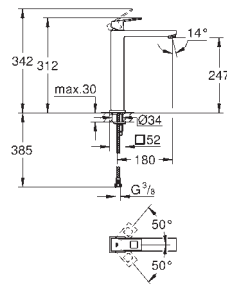

23 406 000 chrome 293.00

Eurocube
Single-lever basin mixer 1/2"
XL-Size
single hole installation
metal lever
for free-standing basins
GROHE SilkMove 28 mm ceramic cartridge
temperature limiter
GROHE StarLight chrome finish
GROHE EcoJoy SpeedClean mousseur 5.7 l/min
GROHE QuickFix Plus installation system
smooth body
flexible connection hoses
min. recommended pressure 1.0 bar