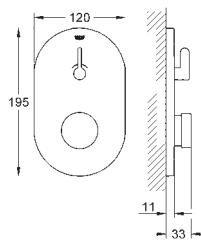

36 321 000

chrome

316.00

Eurosmart Cosmopolitan T
Self-closing shower mixer 1/2" with mixing device
and adjustable temperature limiter

GROHE StarLight chrome finish
chrome escutcheon
3 adjustable flow times: short - medium - long
(factory setting: medium), approx. 7, 15, 30 sec
(pressure dependent)
pressure range 0.5 to 6 bar
dirt strainers
for use with 36 322 000
without concealed body