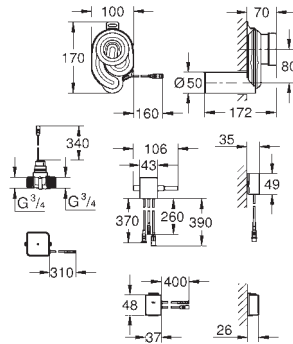

GROHE ELECTRONIC ACTUATIONS FOR URINAL

Ref. No.

Colour

Price netto (€)

39 369 000

chrome

763.00

Temperature sensor with Bluetooth for urinal

with transformer 100-240 V AC, 50-60 Hz, 6.75 V DC

siphon with temperature sensor

cartridge with solenoid valve

and dirt strainer

flow pressure min 0.5 bar

operating pressure max 10 bar

with Bluetooth module for bi-directional communication

for monitoring, configuration and service purpose

with Bluetooth 4.0* for wireless data communication

bluetooth transmitter frequency: 2.4 GHz

Bluetooth range (max. 10 m) varies depending on used

materials and walls between transmitter and receiver

for Apple** and Android devices

monitoring

password protected products

app detects all Bluetooth products in range

auto flush cycles and timing last auto flush

usage per day / 30 days

configuration

shut-off delay

auto flush

cleaning mode

2 on/off timers

identification by name

service

send and save 3 profiles

reset to factory or user settings

hard and software version

CE approved

Mobile devices and GROHE IR Remote App*** are not included in delivery and have to be ordered separately via an authorised Apple store/store/iTunes or Google Play store.

* The Bluetooth word mark and logos are registered trademarks owned by Bluetooth SIG, Inc. and any use of such marks by Grohe AG is under license. Other trademarks and trade names are those of their respective owners.

** Apple, the Apple logo, iPod, iPod Touch, iPhone and iTunes are trademarks of Apple Inc., registered in the U.S. and other countries. Apple is not responsible for the function of this device or its compliance with safety and regulatory standards.

*** Available for free via iTunes app or Google Play store.