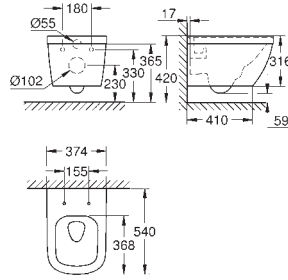

GROHE EURO CERAMIC

Ref. No. Colour Price netto (€)

39 328 000 alpine white 178.00
39 328 00H alpine white 210.00

Euro Ceramic Wall hung WC
for concealed cistern
horizontal outlet
GROHE Triple Vortex flushing technology
wash down
rimless
flush volume 3/5 l
including fixation set
sanitary ware
fully skirted with invisible fixation
optional: **PureGuard** anti scale coating and
anti bacterial glazing (00H)
16 pieces per pallet