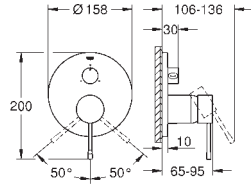

GROHE ESSENCE

Ref. No. Colour Price netto (€)

24 092 001	chrome	175.00
24 092 DC1	supersteel	245.00
24 092 ***	SPA colours	263.00

Essence
Single-lever mixer with 3-way diverter
set for final installation for
GROHE Rapido SmartBox 35 600 000
GROHE SilkMove 46 mm ceramic cartridge
GROHE StarLight chrome finish
wall escutcheon with **GROHE QuickFix** (covered
escutcheon- and shaft sealing, covered fixing)
metal escutcheon, retroactively 6° adjustable
metal lever
3-way diverter
flow performance:
outlet A = 27 l/min,
outlet B = 27 l/min,
outlet C = 27 l/min
without roughing-in-set

*** SPA colours:
● BE ● GL ● DA ● A0
● EN ● GN ● DL ● AL

35 600 000	chrome	68.00
GROHE Rapido SmartBox universal rough-in box for concealed installation