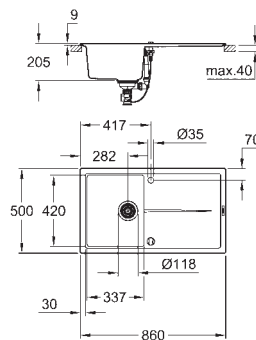

31 640 AT0
31 640 AP0

granite gray
granite black

*
*

K400

Composite sink with drainer

model: K400 50-C 86/50 1.0 rev
mounting type: standard built-in
material: quartz composite

GROHE Whisper

min. cabinet size: 500 mm
dimensions: 860 x 500 mm
1 bowl: 337 x 420 x 205 mm

GROHE QuickFix installation system

sink mountable left or right
cut-out: 840 x 480 mm
drainer: automatic waste fitting
accessories included: automatic waste fitting,
waste kit, basket strainer waste, mounting set