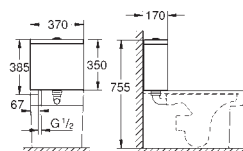

39 490 000 **alpine white** **188.00**
Cube Ceramic
Exposed flushing cistern for close coupled combination
bottom inlet
inlet and outlet concealed
including flushing set GROHE AV1
including fixation set
sanitary ware
24 pieces per pallet