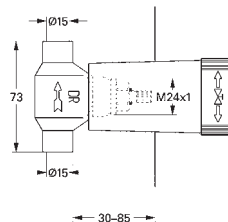

29 801 000 chrome 25.00

Concealed stop-valve, 1/2"
pre-assembled headpart 1/2"
short spindle, protection sleeve
soldered connection Ø15 mm
DR-brass

29 803 000 chrome 39.00

ditto, soldered connection Ø 18 mm

29 804 000 chrome 38.00

ditto, soldered connection Ø 22 mm