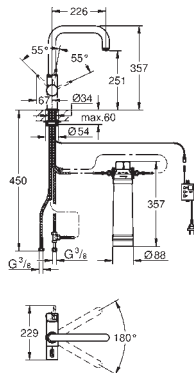

GROHE Blue Pure Starter Kit
consisting of:
GROHE Blue single-lever sink mixer with filter function
single hole installation
U - spout
separate handle for filtered water
headpart 1/2"
GROHE StarLight finish
GROHE SilkMove 35 mm ceramic cartridge
adjustable flow rate limiter
swivel tubular spout
swivel area 180°
separate inner water ways for filtered and non-filtered water
flexible connection hoses
type of protection IP 21
main switching power supply 100 - 240 V AC
50/60 Hz with safety extra-low voltage (SELV)
6 V DC to filter change display unit
GROHE Blue size S filter, filter head with flexible adjustment
this product contains built-in LED lamps, which cannot be changed: energy efficiency class: A+