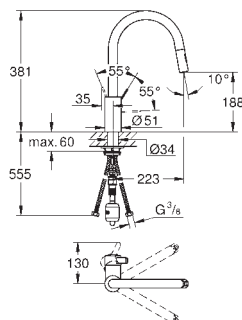

31 481 001

chrome

206.00

Eurosmart Cosmopolitan
Single-lever sink mixer 1/2"

high spout
single hole installation
GROHE StarLight chrome finish
GROHE SilkMove 35 mm ceramic cartridge
GROHE EasyDock guarantees easy retraction and smooth docking back to the starting position
GROHE Zero separated inner water ways - lead and nickel free
pull-out dual spray
diverter: laminar spray/SpeedClean shower jet
adjustable flow rate limiter
swivel tubular spout
swivel area 360°
protected against backflow
flexible connection hoses
rapid installation system