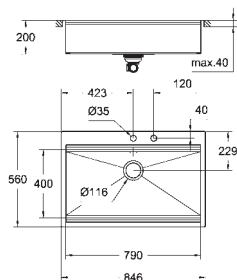

min. cabinet size: 600 mm

dimensions: 518 x 560 mm

1 bowl: 462 x 400 x 200 mm

GROHE QuickFix installation system

drainer: automatic waste fitting

accessories included: automatic waste fitting, waste kit, basket strainer waste, mounting set