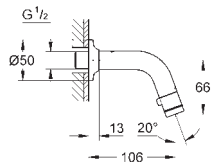

20 205 000 **chrome** **91.00**
Universal wall-mounted tap DN15
Flow rate: 6l/min at 3 bar flow pressure
Flow-Stop mousseur
ceramic headpart
connection thread 1/2"
GROHE StarLight chrome finish
projection 106 mm