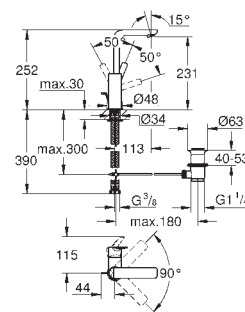

23 296 001 **chrome** **253.00**
23 296 DC1 **supersteel** **350.00**

Lineare
Single-lever basin mixer 1/2"
L-Size
single hole installation
metal lever
GROHE SilkMove 28 mm ceramic cartridge
with temperature limiter
GROHE StarLight chrome finish
GROHE EcoJoy SpeedClean mousseur 5.7 l/min
GROHE QuickFix Plus installation system
swivel spout with mousseur and stop limiter
pop-up waste set 1 1/4"
flexible connection hoses
min. recommended pressure 1.0 bar