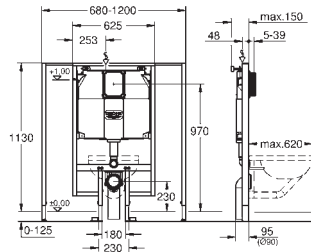

GROHE RAPID SL FOR WC

Ref. No.

Colour

Price netto (€)

38 995 000

chrome

339.00

Rapid SL

Element for WC with flushing cistern 80 mm, variable width 1.13 m installation height

for small, narrow bathrooms
variable element width 0.70 – 1.20 m
for on-the-wall installation
powder coated steel frame, self-supporting
for dry-cladding, completely pre-assembled
with fixed connections
quick adjustment, lockable
fixing material
TÜV approved
2 WC fixing bolts
fixing device for ceramic
distance of fixing bolts 180/230 mm
outlet bend Ø 90 mm
depth adjustable
reducer Ø 90/110 mm
inlet and outlet connecting set

flushing cistern 80 mm, 6 - 9 l, containing following features:

adjustment ex factory 6 l and 3 l
pneumatic discharge valve offering 3 modes of operation: dual flush or start/stop or single flush
water supply from top
low noise (group I acc. to German Noise Specification)
insulated against condensation
water supply 1/2" and push fit flexible hose union
no tools required for the installation
of the inspection shaft incl. protection during construction phase
for vertical use

including wall brackets 38 558 00M for on-the-wall installation
for installation in Scandinavia please order adapter 38 338 000 (sold separately)

38 525 001

chrome

314.00

Rapid SL

Element for WC, 1.00 m installation height with flushing cistern 6 - 9 l

for on-the-wall installations or studded walls
powder coated steel frame, self-supporting
for dry-cladding, completely pre-assembled
with fixed connections
quick adjustment, lockable
fixing material
TÜV approved
2 WC fixing bolts
fixing device for ceramic
WC ceramics with small bearing area (less than 205 mm)
require additional accessory 38 779 000
distance of fixing bolts 180/230 mm
outlet bend Ø 90 mm
depth adjustable
reducer Ø 90/110 mm
inlet and outlet connecting set

flushing cistern 6 - 9 l containing the following features:

pneumatic discharge valve offering 3 modes of operation: dual flush or start/stop or single flush
front or top actuation
water supply from left/right or back
low noise (group I acc. to German Noise Specification)
insulated against condensation
1/2" water supply connection including integrated angle valve and push fit flexible hose union
Shortable inspection shaft incl. protection during construction phase

for on-the-wall installation please order wall brackets 38 558 00M (sold separately)
for mounting of small flush plates please order revision shaft 40 950 000 (sold separately)