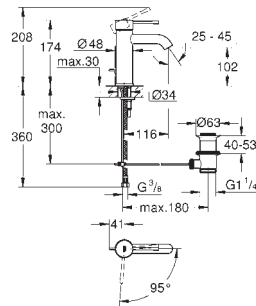

23 591 001

chrome

150.00

Essence
Single-lever basin mixer 1/2"
S-Size
single hole installation
metal lever
GROHE SilkMove ES 28 mm ceramic cartridge
with energy saving function via cold start
with temperature limiter
GROHE StarLight chrome finish
GROHE EcoJoy mousseur 5.7 l/min
GROHE AquaGuide adjustable mousseur
GROHE QuickFix Plus installation system
pop-up waste set 1 1/4"
flexible connection hoses