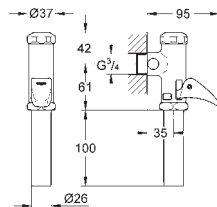

37 139 000 chrome 98.00

DAL-Automatic flush valve for WC
3/4"
brass
GROHE StarLight chrome finish
for wash-down and wash-out bowls
with flow rate adjustment