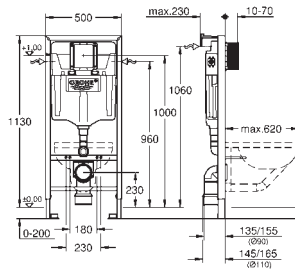

GROHE RAPID SL FOR WC

Ref. No.

Colour

Price netto (€)

38 539 001

chrome

229.00

Rapid SL

Element for WC, 1.13 m installation height with flushing cistern GD 2

for on-the-wall installations or studded walls
powder coated steel frame, self-supporting
for dry-cladding, completely pre-assembled
with fixed connections
quick adjustment, lockable
fixing material
TÜV approved
2 WC fixing bolts
fixing device for ceramic
WC ceramics with small bearing area (less than 205 mm)
require additional accessory 38 779 000
distance of fixing bolts 180/230 mm
outlet bend Ø 90 mm
depth adjustable
reducer Ø 90/110 mm
inlet and outlet connecting set

flushing cistern GD 2, 6 - 9 l, containing following features:

adjustment ex factory 6 l and 3 l
pneumatic discharge valve offering 3 modes of operation: dual flush or start/stop or single flush
water supply from left/right or back
low noise (group I acc. to German Noise Specification)
insulated against condensation
1/2" water supply connection including integrated angle valve and push fit flexible hose union
no tools required for the installation
of the inspection shaft incl. protection during construction phase
for vertical or horizontal use

including wall brackets 38 558 00M for on-the-wall installation
including WC set for noise protection (37 131 000)
for mounting of small flush plates please order revision shaft 40 911 000 (sold separately)

38 624 001

chrome

227.00