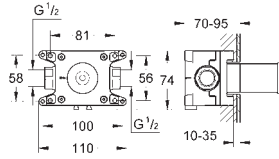

Ref. No. Colour Price netto (€)

35 028 000 chrome 135.00

Rapido C
Rough-in for single volume control
for grid installation of Grohtherm Custom Shower system
built-in box with removable protection cover
waterproof membrane base for wall sealing
for masonry and drywall installation
fixing points for front and back wall
aramã DR
pre-assembled ceramic headpart 3/4"
connection threads 1/2"
flow rate:
55 l/min. at 3 bar
installation depth 70 - 95 mm
min. recommended pressure 1.0 bar

29 032 000 chrome 32.00