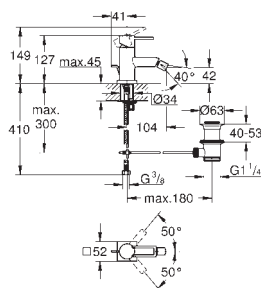

32 147 000 chrome 424.00

Allure
Single-lever bidet mixer 1/2"
M-Size
single hole installation
GROHE SilkMove 28 mm ceramic cartridge
GROHE StarLight chrome finish
rapid installation system
ball-joint mousseur
pop-up waste set 1 1/4"
flexible connection hoses