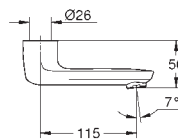

29 094 000

chrome

236.00

**Grotherm Special
Thermostatic shower mixer**

set for final installation for
GROHE Rapido T 35 500 000
without concealed body
escutcheon- and shaft-sealing
covered connections
ergonomic handles
Temperature scale handle with
pre-adjustable safety stop between
35°C and 43°C
integrated mixed water shut off
metal temperature safety stop
easy thermal disinfection via optional key 47 994 000
GROHE StarLight chrome finish
GROHE SafetyPlus