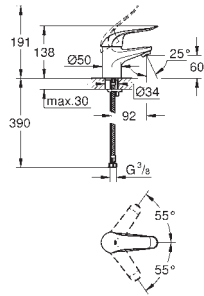

GROHE EUROECO SPECIAL

Ref. No. Colour Price netto (€)

32 762 000 chrome 120.00

Euroeco Special
Single-lever basin mixer 1/2"
single hole installation
smooth body
GROHE StarLight chrome finish
GROHE SilkMove 35 mm ceramic cartridge
GROHE EcoJoy technology for less water and perfect flow
adjustable flow rate limiter
adjustable temperature limiter
adjustable minimum flow rate
approx. 2.5 l/min
laminar flow straightener 9 l/min.
metal lever
lever length 120 mm
rapid installation system
flexible connection hoses

32 763 000 chrome 117.00
ditto, with pop-up waste set 1 1/4"

32 765 000 chrome 241.00