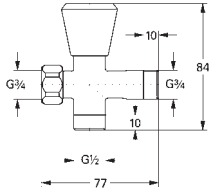

GROHE SHOWER ACCESSORIES

Ref. No.

Colour

Price netto (€)

28 799 000

chrome

113.00

Diverter
GROHE StarLight chrome finish

SHOWERS