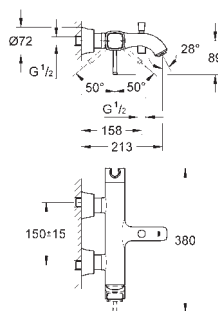

23 317 000 chrome 500.00
23 317 IGO chrome/gold 668.00

Grandera
Single-lever bath mixer 1/2"
wall mounted
GROHE SilkMove 46 mm ceramic cartridge
GROHE StarLight chrome finish
adjustable flow rate limiter
integrated hand shower holder
automatic diverter: bath/shower
mousseur
integrated non-return valve in the shower outlet 1/2"
covered S-unions
protected against backflow
min. recommended pressure 1.0 bar