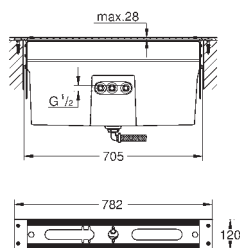

GROHE ATRIO

Ref. No. Colour Price netto (€)

29 037 001 **chrome** **674.00**
4/5-hole bath combination (optional)
baseframe for installation under tiled surround
consisting of:
base frame
drainage box with integrated outlet for splash water