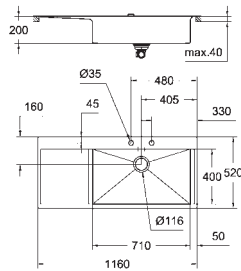

GROHE STAINLESS STEEL SINKS

Ref. No.

Colour

Price netto (€)

31 582 SD0

stainless steel

1,290.83

K1000

Stainless steel sink with drainer

model: K1000 80-S 116/52 1.0 rh

mounting type: flush mount

material: stainless steel AISI 304 (V2A)

material thickness: 1 mm

GROHE StarLight finish

finish: satin finish

GROHE Whisper

min. cabinet size: 800 mm

dimensions: 1160 x 520 mm

1 bowl: 710 x 400 mm

GROHE QuickFix installation system

sink mountable right

cut-out: 1148 x 508 mm

drainer: automatic waste fitting

accessories included: automatic waste fitting,

waste kit, basket strainer waste, mounting set