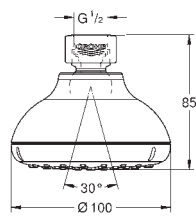

26 050 001

chrome

40.00

Tempesta 100

Head shower 1 spray

Rain

ball joint ± 15° rotatable

GROHE EcoJoy 5.7 l/min. flow limiter

GROHE DreamSpray perfect spray pattern

GROHE StarLight chrome finish

SpeedClean anti-lime system

Inner WaterGuide for a longer life

suitable for instantaneous heater

min. recommended pressure 1.0 bar