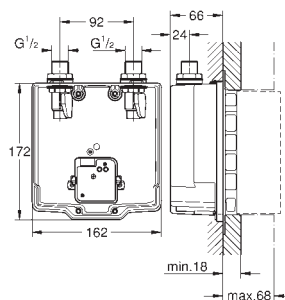

36 339 000

chrome

206.00

**Eurosmart Cosmopolitan E
Concealed mounting box
with mixture**

wall installation
suitable for IR-sets for final installation
2 stop valves
housing with mixing device
non-return valve
connection housing for power supply
suitable for
36 315 000, 36 412 000, 36 376 000

SPECIAL FITTINGS