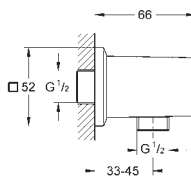

27 707 000 chrome 51.00

Allure Brilliant
Shower outlet elbow, 1/2"
male thread
protected against backflow
metal
GROHE StarLight chrome finish

27 704 000 chrome 30.00

Euphoria Cube
Shower outlet elbow, 1/2"
male thread
protected against backflow
GROHE StarLight chrome finish