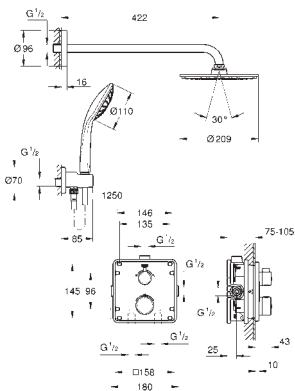

34 734 000

chrome

812.00

Grotherm

Perfect shower set with Rainshower Cosmopolitan 210

consisting of:

Grotherm set for final installation with Aquadimmer (24 079)
GROHE Rapido SmartBox universal rough-in box, 1/2" (35 600)
metal head shower Rainshower Cosmopolitan 210 (28 368 000)
shower arm Rainshower 422 mm (26 146 000)
Euphoria hand shower (27 265)
shower outlet elbow (28 628 000)
Silverflex shower hose 1 250 mm (28 362)