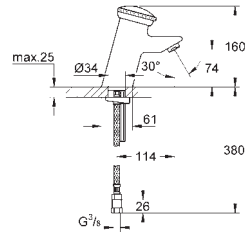

GROHE CONTROMIX

Ref. No.

Colour

Price netto (€)

36 109 000

chrome

498.00

Contromix Public
Self-closing basin mixer 1/2"
with mixing device
GROHE StarLight chrome finish
economy stop function
temperature limiter
flow time adjustable
5-40 sec.
flexible connection hoses
non-return valve
dirt strainer
min. recommended pressure 1.2 bar