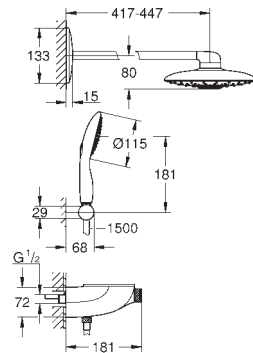

26 443 LS0

moon white

1,310.00

Rainshower System SmartControl 360 DUO
Combi shower system with thermostat, exposed/concealed

consisting of:

exposed/concealed SmartControl thermostat
allows change between:

head shower Rainshower 360 DUO with horizontal
450 mm shower arm, spray plate white

GROHE PureRain/GROHE Rain O² spray* and TrioMassage

hand shower Power&Soul 115, spray plate white (27 671 LS0)

hand shower wall holder (27 055)

Silverflex shower hose 1.500 mm (28 364)

minimum flow rate 10 l/min.

GROHE DreamSpray perfect spray pattern

GROHE StarLight chrome finish

GROHE CoolTouch no risk of scalding

GROHE TurboStat compact cartridge

with wax thermoelement

GROHE EcoJoy technology for less water and perfect flow

GROHE SafeStop at 38°C

GROHE SafeStop Plus optional temperature limiter at 43°C included

GROHE SmartControl push for ON-OFF, turn for

volume adjustment from EcoJoy to full flow

GROHE EasyReach shower tray

SpeedClean anti-lime system

Inner WaterGuide for a longer life

Twistfree to prevent hose from twisting

requires rough-in set 26 264 001 and concealed unit

26 449 000 – all to be ordered separately

* to be decided at first installation; factory default
setting: GROHE PureRain