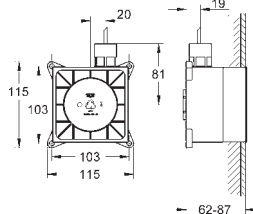

**Rainshower F-Series
Rough-in set sound set**
for use with double sound modules (36 360 000)
consisting of:
- 2 rough-in sets (115 x 115 x 62-87 mm)
- 2 cable extensions (5 m each)
- 1 Y-piece

27 934 000 chrome 3,210.00