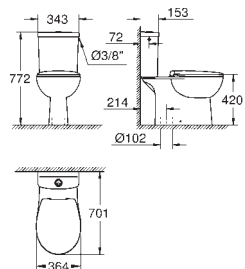

39 346 000 alpine white 197.00

Bau Ceramic Bundle close coupled WC
consisting of:
Bau Ceramic floor standing toilet with vertical outlet (39 429 000)
wash down
rimless
vertical outlet
flush volume 6/3 l
including fixation set
sanitary ware

Bau Ceramic exposed flushing cistern (39 437 000)
side inlet
including flushing set
sanitary ware

Bau Ceramic WC seat (39 493 000)
with lid
soft close
quick release function
detachable
material: Duroplast
including fixation set
4 pieces per pallet