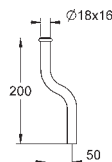

37 040 000 chrome 23.00

Urinal flush pipe
Ø 18 mm
200 mm
brass
chrome plated
offset 50 mm

37 043 000 chrome 32.00

Urinal flush pipe
Ø 18 mm
400 mm
brass
straight