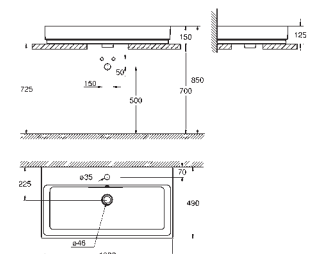

39 475 00H

alpine white

368.00

**Cube Ceramic
Counter top basin 100**

flat back side glazed
1 hole punched, 2 holes pre-punched
with overflow
1000 x 490 mm

including fixation set
sanitary ware
PureGuard anti scale coating and anti bacterial glazing
10 pieces per pallet