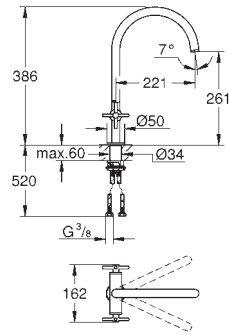

GROHE ATRIO

Ref. No.

Colour

Price netto (€)

30 362 000
30 362 DC0
30 362 AL0

chrome
supersteel
brushed hard graphite

471.00
613.00
707.00

Atrio

Sink mixer

C-spout

single hole installation

GROHE StarLight chrome finish

ceramic headparts 1/2", 90°

selectable swivel area : 0° / 150° / 360°

flexible connection hoses

rapid installation system

mousseur