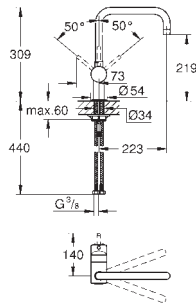

32 488 000	chrome	227.00
32 488 DC0	supersteel	244.00
32 488 DA0	warm sunset	*
32 488 DL0	brushed warm sunset	*
32 488 A00	hard graphite	*
32 488 AL0	brushed hard graphite	*

Minta
Single-lever sink mixer 1/2"
U - spout
single hole installation
GROHE StarLight finish
GROHE SilkMove 46 mm ceramic cartridge
adjustable flow rate limiter
selectable swivel area : 0° / 150° / 360°
swivel tubular spout
flexible connection hoses
rapid installation system
optional temperature limiter ref. no. 46 308 000