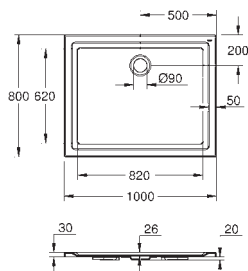

GROHE ACRYLIC SHOWER TRAYS

Ref. No. Colour Price netto (€)

39 306 000 alpine white 128.00

Acrylic shower tray 800 x 1000
dimensions: 800 x 1000 mm
depth: 30 mm
material: acrylic
diameter of waste outlet: 90 mm
recommended GROHE waste sets: 49 533 000 (vertical) and 49 534 000 (horizontal), sold separately
recommended installation material:
MEPA universal shower tray base unit BW 5 (# 150130) and wall rails for shower trays (# 190032)
or
MEPA mounting frame SF (# 150183)
rim sealing (# 180040)
recommended Poresta installation set # 17014412
recommended Schedel installation set SD 90082
20 pieces per pallet