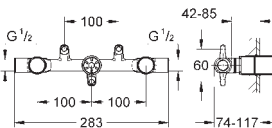

29 025 000 chrome 238.00

Two-handle basin mixer
concealed body, 1/2"
for 3-hole wash-basin mixer
wall installation
without finishing trim set
Installation depth 43 - 85 mm
DR-brass
installation device