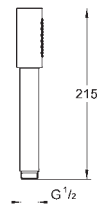

26 465 000 chrome 125.00
26 465 DC0 supersteel 175.00
26 465 *** SPA colours 175.00

Sena Stick
Hand shower 1 spray
Normal spray
metal
GROHE EcoJoy 6.6 l/min flow limiter
GROHE DreamSpray perfect spray pattern
GROHE StarLight chrome finish
SpeedClean anti-lime system
Inner WaterGuide for a longer life
universal mounting system, fitting all standard shower hoses
suitable for instantaneous heater
min. recommended pressure 1.0 bar