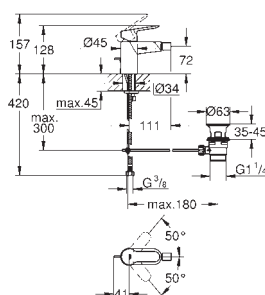

23 331 000 chrome 78.00

BauEdge
Single-lever bidet mixer 1/2"
single hole installation
metal lever
GROHE Longlife 28 mm ceramic cartridge
GROHE StarLight chrome finish
GROHE EcoJoy mousseur 5.7 l/min
rapid installation system
with ball joint
pop-up waste set 1 1/4"
flexible connection hoses