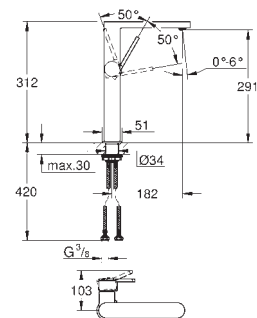

32 618 003

chrome

280.00

Plus
Single-lever basin mixer 1/2"
XL-Size
single hole installation
metal lever
for free-standing basins
GROHE SilkMove 28 mm ceramic cartridge
with temperature limiter
GROHE StarLight chrome finish
GROHE EcoJoy SpeedClean mousseur 5.7 l/min
GROHE AquaGuide adjustable mousseur
rapid installation system
smooth body
flexible connection hoses