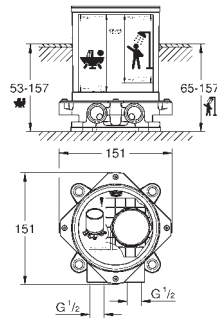

Atrio
Single-lever bath mixer, floor mounted
 set for final installation for 45 984
 without roughing-in-set
GROHE SilkMove 35 mm ceramic cartridge with temperature limiter
GROHE StarLight chrome finish automatic diverter: bath/shower spout with mousseur projection 301 mm
 integrated non-return valve in the shower outlet 1/2" with shower holder
 hand shower Sena Stick (26 465)
 Silverflex shower hose 1250 mm protected against backflow