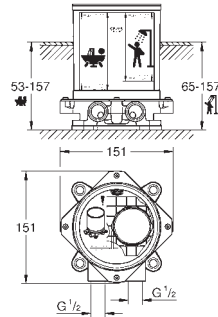

45 984 001	chrome	444.00

Rough-in set 1/2"
for floor-mounted bath mixers/spouts and shower mixers
without finishing trim set
installation plate with 360° horizontal and
3° vertical adjustment
installation depth 53-157 mm for bath mixers/
spouts, depth compensation 104 mm
installation depth 65-157 mm for shower
mixers, depth compensation 92 mm
two 1/2" female connections (hot/cold supplies)
flushing plug
gasket
fixing material