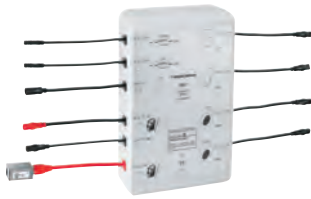

GROHE F-DIGITAL DELUXE

Ref. No. Colour Price netto (€)

36 397 000 chrome 1,480.00

GROHE F-digital Deluxe

Base Unit Box 2.0 Bluetooth (BCU V2.0)

for connecting light, sound and steam modules

consisting of:

- 2 plug connections, each for one pair of sound modules (36 360 000)
- 2 plug connections, each for one pair of light modules (36 359 000) or
- 1 ceiling shower (27 865 000) with integrated light
- 2 plug connections for steam module (36 362 000 or 36 368 000), including 1 connection for steam generator and 1 connection for temperature sensor
- 2 plug connections for power supply (per power supply max. 4 devices light/sound)
- 2 plug connections for Bluetooth unit (supply voltage and data line)

CE approved

must be accessible for service

optional: the base unit box can be placed into

extra equipment 36 367 000

42 429 000 chrome 112.00