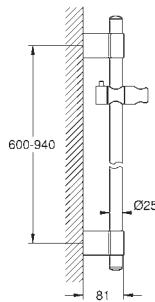

27 785 000 **chrome** 106.00
27 785 DA0 **warm sunset** 133.00

Power&Soul
Shower rail, 900 mm
with wall holders made of metal
glide element and swivel holder
GROHE QuickFix (adjustable distance between
wall shower holders for adaption to existing drillings)
GROHE StarLight chrome finish