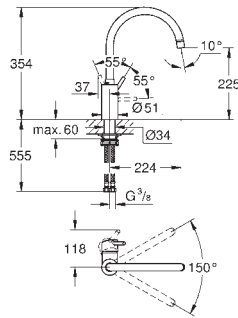

32 661 003 chrome 172.00
32 661 DC3 supersteel 222.00

Concetto
Single-lever sink mixer 1/2"
high spout
single hole installation
GROHE StarLight chrome finish
GROHE SilkMove 35 mm ceramic cartridge
GROHE Zero separated inner water ways - lead and nickel free
mousseur
adjustable flow rate limiter
swivel tubular spout
selectable swivel area : 0° / 150°
flexible connection hoses
rapid installation system