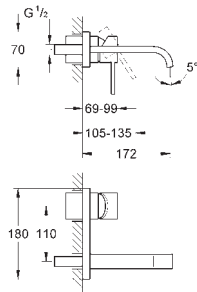

19 309 000 chrome 651.00

Allure
Two-hole basin mixer
S-Size
wall mounted
without concealed body
set for final installation for
33 769 000
with metal plate
GROHE StarLight chrome finish
flow limiter 8 l/min.
spout with mousseur, centre distance 110 mm
projection 172 mm

19 386 000 chrome 696.00
ditto, projection 220 mm