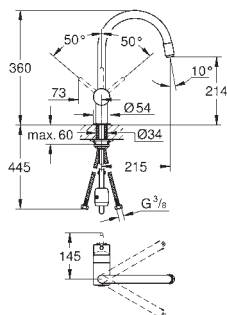

32 918 000	chrome	276.00
32 918 DC0	supersteel	370.00

Minta
Single-lever sink mixer 1/2"
C-spout
single hole installation
GROHE StarLight finish
GROHE SilkMove 46 mm ceramic cartridge
pull out mousseur
adjustable flow rate limiter
swivel tubular spout
swivel area 360°
protected against backflow
flexible connection hoses
rapid installation system
min. recommended pressure 1.0 bar

32 918 00E	chrome	272.00
with GROHE EcoJoy 5.7 l/min. flow limiter		

KITCHEN
FITTINGS