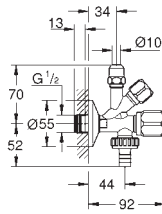

GROHE WAS VALVES

Ref. No. Colour Price netto (€)

22 036 000 chrome 28.00

Original WAS combination service valve 1/2"
self-sealing connection thread
wall connection 1/2"
outlet thread 3/8"
with length compensation
with compression nut Ø 10mm
outlet 3/4"
with hose connection
grease chamber headpart
non-return valve type EB
long connecting shaft
ergonomic handles
marking: neutral
metal push-on escutcheon Ø 55 mm
for combination with pipe ventilating valve type HB 41 239 000

22 035 000 chrome 19.00
ditto, non self-sealing