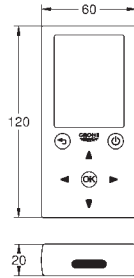

GROHE ESSENCE E

Ref. No. Colour Price netto (€)

36 407 001 chrome 308.00

Remote control

for all GROHE one eye infra-red products as of 06/2015 and GROHE Blue Home until 12/2018

monitoring

consumption and usage data
thermal disinfection cycles (infrared faucets)
auto flush cycles (infrared faucets)
cleaning mode cycles (GROHE Blue Home)
filter and CO₂ capacity (GROHE Blue Home)

configuration

cleaning mode on/off
thermal disinfection (infrared faucets)
detection range
shut off delay (infrared faucets)
auto flush (infrared faucets)
filter capacity (GROHE Blue Home)

service

send and save profile
reset to factory or user settings
filter capacity (GROHE Blue Home)
demo mode
error codes (GROHE Blue Home)

3 x 1.5 V AAA DC battery supply

36 340 000 chrome 59.00