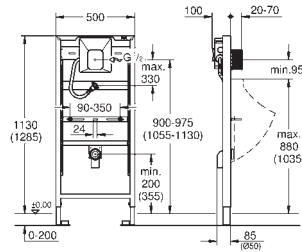

GROHE RAPID SL FOR URINAL

Ref. No.

Colour

Price netto (€)

38 786 001

chrome

284.00

Rapid SL

Element for urinal with infra-red electronic with GROHE Rapido U

1.13 and 1.30 m installation height for manual actuation or Tectron infra-red electronic 6 V or 230 V

for on-the-wall installations or studded walls
powder coated steel frame, self-supporting
for dry-cladding, completely pre-assembled
height adjustable fitting connections
quick adjustment, lockable
fixing material
TÜV approved
HT-outlet bend Ø 50 mm
fixing bolts M8, with fixing device for the ceramic
inlet connection and inlet connecting set
water group with stop valve
flow pressure min 0.5 bar
operating pressure max 10 bar
flush aid
functional unit checked ex factory
water supply connections 1/2" outer thread
connecting box for mains supply 230 V
installation box with gasket
Shortable inspection shaft incl. protection
during construction phase for sets for final
installation with dimensions 116 x 144 mm
for on-the-wall installation please order wall brackets 38 558 00M (sold separately)

38 803 001

chrome

279.00