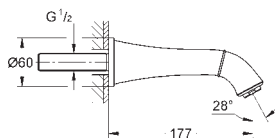

13 341 000	chrome	208.00
13 341 IG0	chrome/gold	271.00
13 341 DA0	warm sunset	276.00

Grandera
Bath spout
wall mounted
GROHE StarLight chrome finish
mousseur
projection 177 mm
min. recommended pressure 1.0 bar