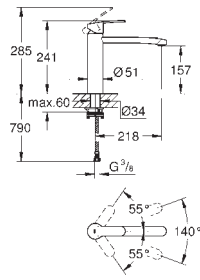

swivel area 140°

flexible connection hoses

rapid installation system

GROHE EUROSTYLE COSMOPOLITAN

Ref. No.

Colour

Price netto (€)

31 159 002