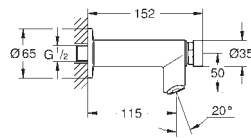

36 266 000

chrome

99.00

**Euroeco Cosmopolitan T
Self-closing pillar tap 1/2"**

wall mounted

marking: blue/red

GROHE StarLight chrome finish

GROHE EcoJoy technology for less water and perfect flow

flow limiter 5.7 l/min

escutcheon