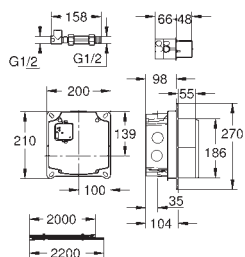

GROHE EUROCUBE E

Ref. No. Colour Price netto (€)

36 264 001 **chrome** **166.00**

Concealed mounting box
wall installation
for installation with pre-mixed or cold water
suitable for IR-sets for final installation
connection housing for power supply
suitable for 36 447 000, 36 442 000