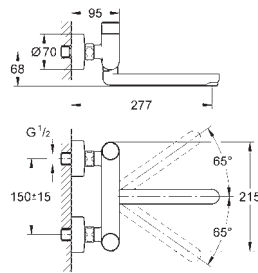

36 319 000

chrome

504.00

Eurosmart Cosmopolitan T
Self-closing basin mixer with mixing device
and adjustable temperature limiter

wall mounted
GROHE StarLight chrome finish
GROHE EcoJoy technology for less water and perfect flow
laminar flow straightener 9 l/min., swivel cast spout 200 mm
swivel range stop at 130°, lockable
3 adjustable flow times: short - medium - long
(factory setting: medium), approx. 7, 15, 30 sec
(pressure dependent)
pressure range 0.5 to 6 bar
S-unions, non-return valve
dirt strainers