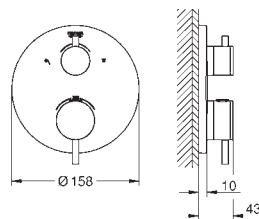

Atrio
**Thermostatic shower mixer for 2 outlets
with integrated shut off/diverter valve**
set for final installation for
GROHE Rapido SmartBox 35 600 000
GROHE TurboStat compact cartridge
with wax thermostatic element
GROHE StarLight chrome finish
wall escutcheon with **GROHE QuickFix** (covered
escutcheon- and shaft sealing, covered fixing)
metal escutcheon, retroactively 6° adjustable
printed head and hand shower symbol
GROHE SafeStop at 38°C
GROHE SafeStop Plus optional temperature limiter at 43°C or 46°C included
GROHE AquaDimmer, integrated shut off/diverter valve
metal handles
flow performance:
outlet B = 27 l/min
outlet C = 30 l/min
without roughing-in-set

35 600 000	chrome	68.00
GROHE Rapido SmartBox universal rough-in box for concealed installation		

24 138 003	chrome	551.00
24 138 DC3	supersteel	771.00
24 138 GL3	cool sunrise	826.00
24 138 DA3	warm sunset	826.00
24 138 AL3	brushed hard graphite	881.00