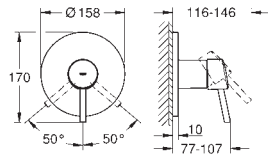

24 053 001 **chrome** **129.00**

Concetto
Single-lever shower mixer
set for final installation for
GROHE Rapido SmartBox 35 600 000
GROHE SilkMove 46 mm ceramic cartridge
GROHE StarLight chrome finish
wall escutcheon with **GROHE QuickFix** (covered
escutcheon- and shaft sealing, covered fixing)
metal escutcheon, retroactively 6° adjustable
metal lever
flow performance:
outlet B or C = 30 l/min
without roughing-in-set

35 600 000 **chrome** **68.00**
GROHE Rapido SmartBox universal rough-in box for concealed installation