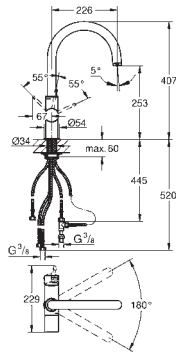

GROHE Blue Single-lever sink mixer 1/2" Bi-Flow
C-spout
single hole installation
GROHE SilkMove 46 mm ceramic cartridge
GROHE StarLight chrome finish
metal lever
adjustable flow rate limiter
swivel tubular spout
separate inner water ways for filtered and non-filtered water
with integrated drinking water outlet
with ceramic headpart to shut off drinking water
mousseur
flexible connection hoses
filter for drinking water not included in delivery
this product contains built-in LED lamps, which cannot be changed: energy efficiency class: A+

31 299 001 chrome 727.00
31 299 DC1 supersteel 879.00