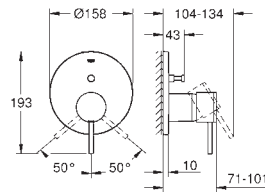

24 066 003	chrome	293.00
24 066 DC3	supersteel	411.00
24 066 GL3	cool sunrise	440.00
24 066 DA3	warm sunset	440.00
24 066 AL3	brushed hard graphite	469.00

Atrio

Single-lever mixer with 2-way diverter

set for final installation for
GROHE Rapido SmartBox 35 600 000
GROHE SilkMove 46 mm ceramic cartridge
GROHE StarLight chrome finish
wall escutcheon with GROHE QuickFix (covered
escutcheon- and shaft sealing, covered fixing)
metal escutcheon, retroactively 6° adjustable
metal lever
automatic 2-way diverter
flow performance:
outlet B = 27 l/min, outlet C = 27 l/min
without roughing-in-set

35 600 000	chrome	68.00
GROHE Rapido SmartBox universal rough-in box for concealed installation