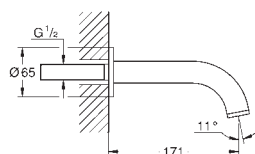

13 139 003 **chrome** **209.00**
13 139 DC3 **supersteel** **293.00**
13 139 GL3 **cool sunrise** *****
13 139 DA3 **warm sunset** *****
13 139 AL3 **brushed hard graphite** **335.00**
Atrio
Bath spout
wall mounted
GROHE StarLight chrome finish
mousseur
projection 171 mm
min. recommended pressure 1.0 bar