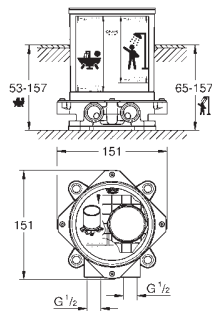

45 984 001 **chrome** **444.00**

Rough-in set 1/2"
for floor-mounted bath mixers/spouts and shower mixers
without finishing trim set
installation plate with 360° horizontal and
3° vertical adjustment
installation depth 53-157 mm for bath mixers/
spouts, depth compensation 104 mm
installation depth 65-157 mm for shower
mixers, depth compensation 92 mm
two 1/2" female connections (hot/cold supplies)
flushing plug
gasket
fixing material