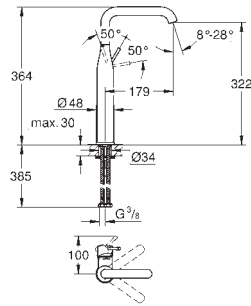

GROHE ESSENCE

Ref. No. Colour Price netto (€)

32 901 001	chrome	276.00
32 901 DC1	supersteel	334.00
32 901 ***	SPA colours	358.00

Essence
Single-lever basin mixer 1/2"
XL-Size
single hole installation
metal lever
for free-standing basins
GROHE SilkMove 28 mm ceramic cartridge
with temperature limiter
GROHE StarLight chrome finish
GROHE EcoJoy mousseur 5.7 l/min
GROHE AquaGuide adjustable mousseur
GROHE QuickFix Plus rapid installation system
swivel spout with mousseur and stop limiter
smooth body
flexible connection hoses
min. recommended pressure 1.0 bar

*** SPA colours:
● BE ● GL ● DA ● A0
● EN ● GN ● DL ● AL