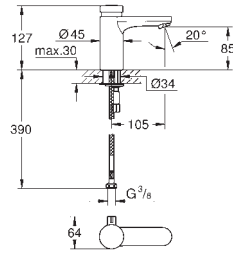

GROHE EUROSMART COSMOPOLITAN T

Ref. No.

Colour

Price netto (€)

36 317 000

chrome

281.00

Eurosmart Cosmopolitan T
Self-closing basin mixer with mixing device
and adjustable temperature limiter

GROHE StarLight chrome finish
3 adjustable flow times: short - medium - long
(factory setting: short), approx. 7, 15, 30 sec
(pressure dependent)
pressure range 0.5 to 6 bar
2 flexible hoses
non-return valve
dirt strainers,

36 318 000

chrome

305.00

ditto, with pop-up waste set 1 1/4"