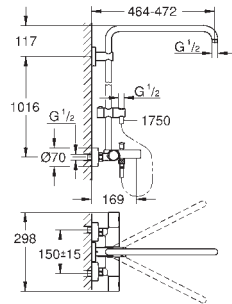

GROHE EUPHORIA SYSTEM

Ref. No.

Colour

Price netto (€)

26 243 000

chrome

496.00

Euphoria System

Shower system with bath thermostat for wall mounting

consisting of:

horizontal swivable 450 mm shower arm

exposed thermostat with

Aquadimmer function

separate diverter for hand shower

gliding element

Silverflex shower hose 1750 mm (28 388 000)

distance between thermostat and upper bracket: 1016 mm

GROHE TurboStat compact cartridge

with wax thermoelement

GROHE SafeStop at 38°C

GROHE SafeStop Plus optional temperature limiter at 43°C included

GROHE StarLight chrome finish

Inner WaterGuide for a longer life

Twistfree to prevent hose from twisting

suitable for instantaneous heaters
from 18 kW/h

minimum flow rate 7 l/min.

min. recommended pressure 1.0 bar

27 473 001

chrome

447.00