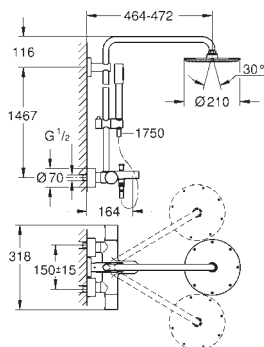

GROHE RAINSHOWER SYSTEM

Ref. No.

Colour

Price netto (€)

27 641 000

chrome

1,150.00

Rainshower System 210 Shower system with bath thermostat for wall mounting

consisting of:

horizontal swivable 450 mm shower arm
exposed thermostat with
Aquadimmer function

allows change between:

Head shower Rainshower Cosmopolitan 210 (28 373 000)

with ball joint, rotation angle $\pm 15^\circ$

bath inlet

separate diverter for hand shower Sena (28 341 000)

adjustable in height with gliding element (12 140 000)

metal shower hose 1750 mm (27 178)

GROHE EcoJoy 9,5 l/min flow limiter

GROHE TurboStat compact cartridge

with wax thermosteement

GROHE SafeStop at 38°C

GROHE SafeStop Plus optional temperature limiter at 43°C included

GROHE CoolTouch

GROHE DreamSpray perfect spray pattern

GROHE StarLight chrome finish

SpeedClean anti-lime system

Inner WaterGuide for a longer life

suitable for instantaneous heaters

from 18 kW/h

minimum flow rate 7 l/min.

min. recommended pressure 1.0 bar