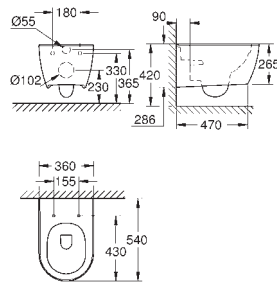

39 571 00H

alpine white

245.00

Essence
Wall hung WC
for concealed cistern
wash down
rimless
horizontal outlet
flush volume 3/4.5 l
including fixation set
sanitary ware
fully skirted with invisible fixation
PureGuard anti scale coating and anti bacterial glazing
12 pieces per pallet