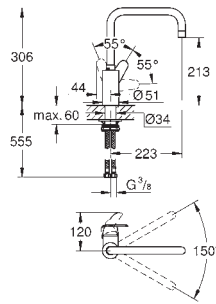

GROHE EURODISC COSMOPOLITAN

Ref. No. Colour Price netto (€)

32 259 003 **chrome** **192.00**

Eurodisc Cosmopolitan
Single-lever sink mixer 1/2"
high spout
single hole installation
GROHE StarLight chrome finish
GROHE SilkMove 35 mm ceramic cartridge
GROHE Zero separated inner water ways - lead and nickel free
adjustable flow rate limiter
swivel tubular spout
selectable swivel area : 0° / 150°
mousseur
flexible connection hoses
rapid installation system