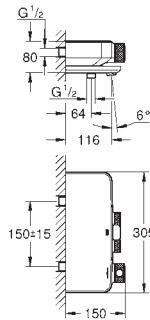

GROHE GROHTHERM SMARTCONTROL

Ref. No.

Colour

Price netto (€)

34 718 000

chrome

321.44

Grotherm SmartControl
Thermostatic bath mixer 1/2"
wall mounted

GROHE CoolTouch no risk of scalding

GROHE StarLight chrome finish

GROHE SafeStop at 38°C

GROHE SafeStop Plus optional temperature limiter at 43°C included

GROHE TurboStat compact cartridge
with wax thermostatic element

GROHE SmartControl push for ON-OFF, turn for

volume adjustment from EcoJoy to full flow

integrated **GROHE EasyReach** shower tray

shower bottom outlet 1/2"

bath spout with mousseur

built-in non return valves and dirt strainers

protected against backflow