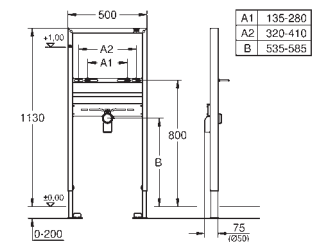

38 557 001

chrome

113.00

Rapid SL
Element for wash basin, single hole installation
1.13 m installation height

for on-the-wall installations or studded walls
powder coated steel frame, self-supporting
for dry-cladding, completely pre-assembled
with fixed connections
quick adjustment, lockable
fixing material
TÜV approved
wash basin fixing bolts M10 with
fixing device for ceramic
variable distance of fixing bolts
HT-outlet bend Ø 50 mm
seal Ø 32 mm

for on-the-wall installation please order wall brackets 38 558 00M (sold separately)