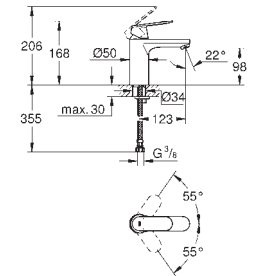

23 327 000 chrome 121.00

Eurosmart Cosmopolitan
Single-lever basin mixer 1/2"
M-Size
single hole installation
metal lever
GROHE SilkMove 35 mm ceramic cartridge
adjustable flow rate limiter
GROHE StarLight chrome finish
GROHE EcoJoy mousseur 5.7 l/min
GROHE QuickFix rapid installation system
smooth body
flexible connection hoses
min. recommended pressure 1.0 bar
optional temperature limiter ref. no. 46 375 000