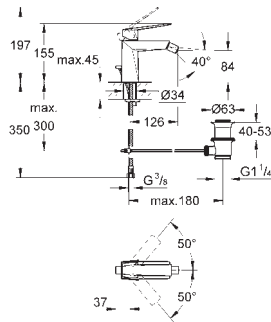

23 117 000	chrome	664.00
23 117 DC0	supersteel	*
23 117 A00	hard graphite	*
23 117 AL0	brushed hard graphite	*
Allure Brilliant		
Single-lever bidet mixer 1/2"		
M-Size		
single hole installation GROHE SilkMove 28 mm ceramic cartridge temperature limiter GROHE StarLight chrome finish GROHE QuickFix installation system ball-joint mousseur pop-up waste set 1 1/4" flexible connection hoses