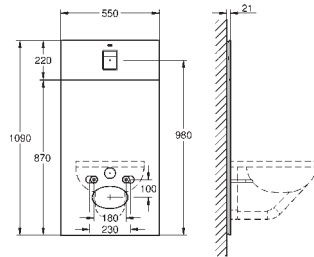

GROHE RAPID SL FOR WC

Ref. No.

Colour

Price netto (€)

39 374 KS0

velvet black

762.00

GROHE glass module

for Rapid SL / Uniset

with flushing cistern GD 2

for connecting shower toilet Sensia Arena

or common wall-hung WCs

for tiled/plastered walls

two-piece glass cover made of tempered safety glass (8 mm)

upper part removable for maintenance

flush plate Skate Cosmopolitan, chrome, flush plate

is kept flush with glass cover

HPL mounting plate with hole pattern for all connections

mounting plate with concealed water connection

for shower toilet Sensia Arena

mounting plate with with quality edges in silver finish

set for noise protection

including accessory for mounting glass plate and WC ceramic