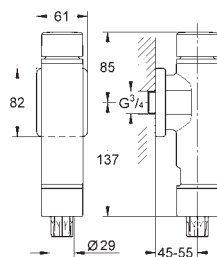

37 349 000 chrome 214.00

Rondo A.S.
Flush valve for WC
3/4"
brass
integrated stop valve
GROHE StarLight chrome finish
for wash-down and wash-out bowls
control cap and connection to
plastic flush pipe
with flow rate adjustment
6 l flush
with escutcheon
flow pressure min 1.2 bar
operating pressure max 5 bar
low noise (group I acc. to
German Noise Specification)