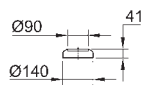

49 532 000

Escutcheon
for 39 457 000

chrome

*