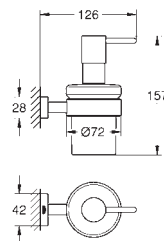

40 756 001 **chrome** **44.58**

Essentials Cube Soap dispenser with holder
material: glass / metal
filling quantity 160 ml
consisting of:
holder (40 508 001)
soap dispenser (40 394 001)
concealed fastening
GROHE StarLight chrome finish