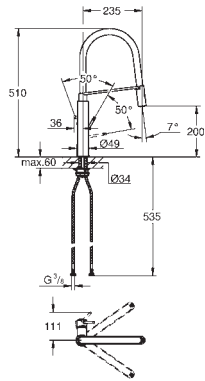

GROHE CONCETTO

Ref. No. Colour Price netto (€)

31 491 000 chrome 339.00
31 491 DC0 supersteel 457.00

Concetto
Single-lever sink mixer 1/2"
single hole installation
GROHE StarLight chrome finish
GROHE SilkMove 28 mm ceramic cartridge
flow strainer
with integrated temperature limiter
professional spray
with flexible, hygienic GROHflexx kitchen santoprene hose
diverter: laminar spray/SpeedClean shower jet
automatic return to laminar spray
GROHE EasyDock M integrated magnet for seamless docking of the spray head
swivel spout
swivel area 360°
protected against backflow
flexible connection hoses
rapid installation system