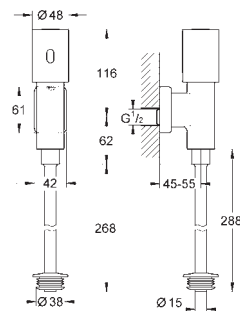

Tectron Rondo

Infra-red electronic for Urinal

with infrared sensor for bi-directional communication for monitoring, configuration and service purpose

6 V lithium-battery, type CR-P2

battery lifetime: approx. 7 years (150 actuations a day)

metal housing

exposed installation

flow pressure min 0.5 bar

operating pressure max 10 bar

G 1/2

with **integrated stop valve**

flush pipe with rubber connector

multistage battery status display

7 pre-set programs:

auto flush

cleaning mode

pre-flush on/off

additional functions and precise settings

by remote control 36 407

CE approved

37 427 000

chrome

340.00