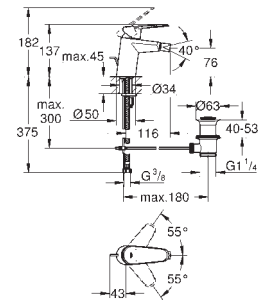

33 244 002 chrome 160.00

Eurodisc Cosmopolitan
Single-lever bidet mixer 1/2"
S-Size
metal lever
single hole installation
GROHE SilkMove 35 mm ceramic cartridge
adjustable flow rate limiter
adjustable minimum flow rate
approx. 2.5 l/min
GROHE StarLight chrome finish
GROHE QuickFixPlus installation
system with centering support
ball-joint mousseur
pop-up waste set 1 1/4"
flexible connection hoses
min. recommended pressure 1.0 bar
optional temperature limiter ref. no. 46 375 000
acoustic group I in accordance with DIN 4109