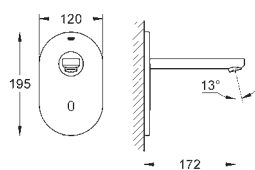

36 273 000

chrome

377.00

Euroeco Cosmopolitan E
Infra-red electronic wall basin tap without mixing device
with infrared sensor for bi-directional communication
for monitoring, configuration and service purpose
for cold or premixed water
with transformer 100-230 V AC, 50-60 Hz, 6 V DC
chrome spout
projection 172 mm
7 pre-set programs:
auto flush
thermal disinfection
cleaning mode
additional functions and precise settings
by remote control 36 407
set for final installation for concealed
fitting box
36 336 000/36 337 000
CE approved
acoustic group I in accordance with DIN 4109