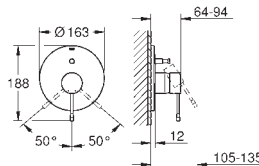

Essence
Single-lever bath mixer
set for final installation for
35 501 000
without concealed body
metal lever
GROHE StarLight chrome finish
automatic diverter: bath/shower
escutcheon- and shaft-sealing
metal escutcheon
covered fixing

*** SPA colours:
● BE ● GL ● DA ● A0
● EN ● GN ● DL ● AL

19 578 001	chrome	714.00
19 578 DC1	supersteel	864.00
19 578 ***	SPA colours	953.00