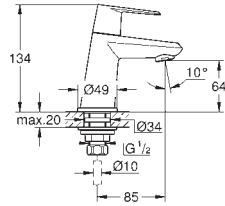

GROHE EURODISC COSMOPOLITAN

Ref. No. Colour Price netto (€)

23 051 002 **chrome** 94.00

Eurodisc Cosmopolitan Pillar tap XS-Size single hole installation
metal lever
ceramic headpart 1/2", 90°
GROHE StarLight chrome finish
GROHE EcoJoy SpeedClean mousseur 5.7 l/min
union nut 1/2" x 10.5 mm
min. recommended pressure 1.0 bar
acoustic group I in accordance with DIN 4109