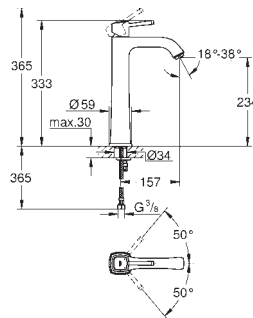

23 313 000	chrome	471.00
23 313 IGO	chrome/gold	538.00

Grandera
Single-lever basin mixer 1/2"
XL-Size
for free-standing basins
GROHE SilkMove 28 mm ceramic cartridge
temperature limiter
GROHE StarLight chrome finish
GROHE EcoJoy technology for less water and perfect flow
GROHE QuickFix installation system
GROHE AquaGuide adjustable mousseur 5.7 l/min
smooth body
flexible connection hoses
min. recommended pressure 1.0 bar