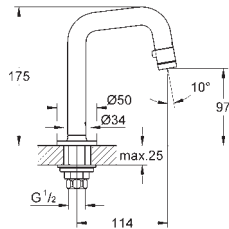

20 202 000 **chrome** **114.00**
Universal pillar tap DN15
7°-spout
Flow rate: 6l/min at 3 bar flow pressure
Flow-Stop mousseur
ceramic headpart
union nut 1/2"
with 10.5 mm drilling
GROHE StarLight chrome finish
projection 114 mm