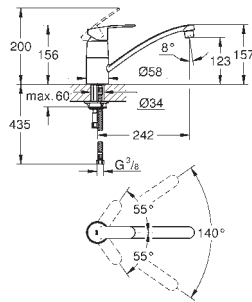

33 977 002

chrome

141.00

Eurostyle Cosmopolitan
Single-lever sink mixer 1/2"
low spout
single hole installation
GROHE StarLight finish
GROHE SilkMove 35 mm ceramic cartridge
mousseur
adjustable flow rate limiter
swivel tubular spout
swivel area 140°
flexible connection hoses
rapid installation system