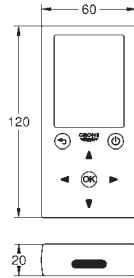

GROHE EUROECO COSMOPOLITAN E

Ref. No. Colour Price netto (€)

36 407 001 chrome 308.00

Remote control
for all GROHE one eye infra-red products as of 06/2015
and GROHE Blue Home until 12/2018

monitoring
consumption and usage data
thermal disinfection cycles (infrared faucets)
auto flush cycles (infrared faucets)
cleaning mode cycles (GROHE Blue Home)
filter and CO₂ capacity (GROHE Blue Home)

configuration
cleaning mode on/off
thermal disinfection (infrared faucets)
detection range
shut off delay (infrared faucets)
auto flush (infrared faucets)
filter capacity (GROHE Blue Home)

service
send and save profile
reset to factory or user settings
filter capacity (GROHE Blue Home)
demo mode
error codes (GROHE Blue Home)

3 x 1.5 V AAA DC battery supply

36 340 000 chrome 59.00