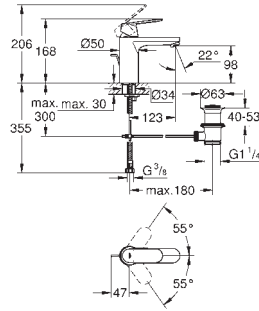

GROHE EUROSMART COSMOPOLITAN

Ref. No. Colour Price netto (€)

23 325 000 chrome 127.00

Eurosmart Cosmopolitan
Single-lever basin mixer 1/2"
M-Size
single hole installation
metal lever
GROHE SilkMove 35 mm ceramic cartridge
adjustable flow rate limiter
GROHE StarLight chrome finish
GROHE EcoJoy mousseur 5.7 l/min
GROHE QuickFix rapid installation system
pop-up waste set 1 1/4"
flexible connection hoses
min. recommended pressure 1.0 bar
optional temperature limiter ref. no. 46 375 000