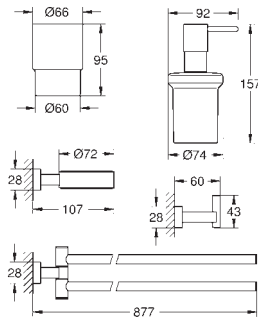

40 847 001 **chrome** **133.33**

Essentials Cube
Bathroom accessories set 4-in-1
material: glass / metal
consisting of:
soap dispenser with holder (40 756 001)
crystal glass with holder (40 755 001)
double towel bar (40 624 001)
robe hook (40 511 001)
concealed fastening
GROHE StarLight finish