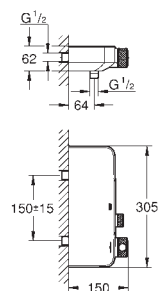

Grotherm SmartControl
Thermostatic shower mixer 1/2"
wall mounted
GROHE CoolTouch no risk of scalding
GROHE StarLight chrome finish
GROHE SafeStop at 38°C
GROHE SafeStop Plus optional temperature limiter at 43°C included
GROHE TurboStat compact cartridge with wax thermoelement
GROHE SmartControl push for ON-OFF, turn for volume adjustment from EcoJoy to full flow integrated **GROHE EasyReach** shower tray shower bottom outlet 1/2" built-in non return valves and dirt strainers protected against backflow