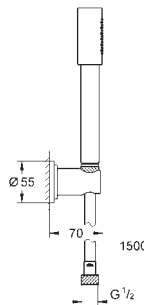

*** SPA colours:

- BE ● GL ● DA ● A0
- EN ● GN ● DL ● AL

28 348 000 chrome 235.00

Sena
Wall holder set 1 spray
metal
consisting of:
hand shower Sena (28 034 000)
wall shower holder (28 690)
shower hose (28 151 000)
GROHE DreamSpray perfect spray pattern
GROHE StarLight chrome finish
SpeedClean anti-lime system
Inner WaterGuide for a longer life
min. recommended pressure 1.0 bar