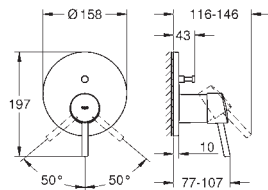

24 054 001 **chrome** **141.00**

Concetto
Single-lever mixer with 2-way diverter
set for final installation for
GROHE Rapido SmartBox 35 600 000
GROHE SilkMove 46 mm ceramic cartridge
GROHE StarLight chrome finish
wall escutcheon with **GROHE QuickFix** (covered
escutcheon- and shaft sealing, covered fixing)
metal escutcheon, retroactively 6° adjustable
metal lever
automatic 2-way diverter
flow performance:
outlet B = 27 l/min, outlet C = 27 l/min
without roughing-in-set

35 600 000 **chrome** **68.00**
GROHE Rapido SmartBox universal rough-in box for concealed installation