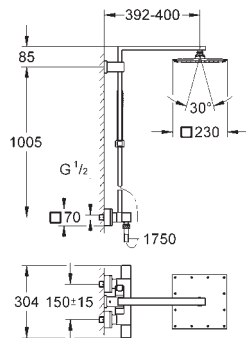

Euphoria Cube System 230

Shower system with thermostatic mixer for wall mounting

consisting of:

shower arm

projection 400 mm

exposed thermostat with

Aquadimmer function

allows change between:

Rainshower Allure head shower (27 479 000)

spray pattern: Rain

with ball joint

rotation angle $\pm 15^\circ$

hand shower Euphoria Cube (27 699)

adjustable in height with gliding element

Silverflex shower hose 1750 mm (28 388 000)

GROHE EcoJoy technology for less water and perfect flow

GROHE TurboStat compact cartridge

with wax thermoelement

GROHE SafeStop at 38°C

GROHE SafeStop Plus optional temperature limiter at 43°C included

GROHE DreamSpray perfect spray pattern

GROHE StarLight chrome finish

SpeedClean anti-lime system

Twistfree to prevent hose from twisting

suitable for instantaneous heaters

from 18 kW/h

minimum flow rate 7 l/min.

min. recommended pressure 1.0 bar