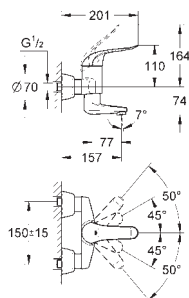

32 770 000 **chrome** **211.00**

Euroeco Special
Single-lever basin mixer 1/2"
wall mounted
GROHE StarLight chrome finish
GROHE SilkMove 46 mm ceramic cartridge
GROHE EcoJoy technology for less water and perfect flow
adjustable flow rate limiter
adjustable temperature limiter
adjustable minimum flow rate
approx. 2.5 l/min
laminar flow straightener 9 l/min.
cast swivel spout, lockable
projection 157 mm
metal lever
lever length 120 mm
S-unions

32 768 000 **chrome** **239.00**

ditto, with lockable S unions, projection 174 mm