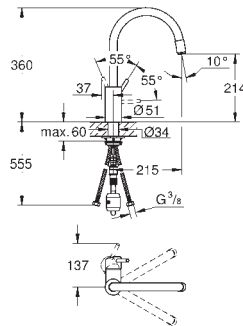

32 663 003 chrome 209.00
32 663 DC3 supersteel 269.00

Concetto
Single-lever sink mixer 1/2"
high spout
single hole installation
GROHE StarLight chrome finish
GROHE SilkMove 35 mm ceramic cartridge
GROHE EasyDock guarantees easy retraction and smooth docking back to the starting position
GROHE Zero separated inner water ways - lead and nickel free
pull-out laminar spray
adjustable flow rate limiter
swivel tubular spout
swivel area 360°
protected against backflow
flexible connection hoses
rapid installation system
min. recommended pressure 1.0 bar