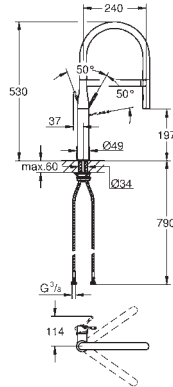

GROHE ESSENCE

Ref. No. Colour Price netto (€)

30 294 000	chrome	417.00
30 294 DC0	supersteel	557.00
30 294 ***	SPA colours	*

Essence
Single-lever sink mixer 1/2"
single hole installation
GROHE StarLight chrome finish
GROHE SilkMove 28 mm ceramic cartridge
flow strainer
with integrated temperature limiter
professional spray
with flexible, hygienic GROHflexx kitchen santoprene hose
diverter: laminar spray/**SpeedClean** shower jet
automatic return to laminar spray
metal spray
GROHE EasyDock M integrated magnet for seamless docking of the spray head
swivel spout
swivel area 360°
protected against backflow
flexible connection hoses
rapid installation system

*** SPA colours: