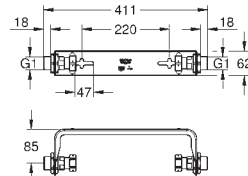

22 521 LNO white 16.66

GROHE Sense Guard Power extension cable
 cable length 3 m

22 501 000 chrome 66.66

GROHE Sense Guard Wall mounting set
 for installation on the wall
 easy and stable installation
 mounting nuts with G1" connection
 for use with 22 500 LNO, 22 502 LNO, 22 503 LNO, 22 513 LNO, 22 517 LNO