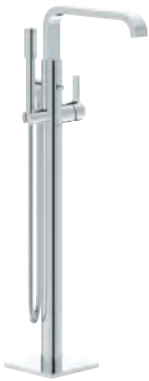

32 754 002 **chrome** **1,803.20**

Allure
Single-lever bath mixer 1/2", floor mounted
set for final installation for
45 984
without roughing-in-set
GROHE SilkMove 46 mm ceramic cartridge
GROHE StarLight chrome finish
automatic diverter: bath/shower
swivel spout with mousseur and stop limiter
projection 300 mm
integrated non-return valve in the shower outlet 1/2"
with shower holder
Sena hand shower 6.6 l/min
shower hose 1500 mm
protected against backflow
min. recommended pressure 1.0 bar
shower hose 49"