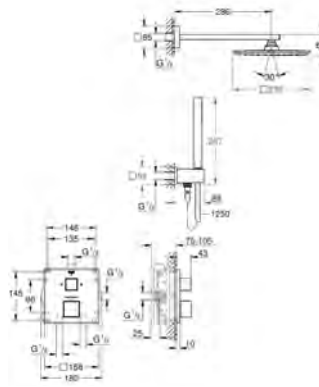

GROHE GROHTHERM 2 HANDLE TRIM SETS

Ref. No.

Colour

Price netto (€)

THERMOSTATS

34 741 000

chrome

1,070.00

Grotherm Cube

Perfect shower set with Rainshower Allure 230

consisting of:

Grotherm Cube set for final installation with Aquadimmer (24 154)

GROHE Rapido SmartBox universal rough-in box, 1/2" (35 600)

Rainshower Allure 230 metal head shower (27 479)

Rainshower shower arm (27 709)

hand shower Euphoria Cube (27 699 000) 9,5 l/min.

shower outlet elbow (26 370)

Silverflex shower hose 1 250 mm (28 362)