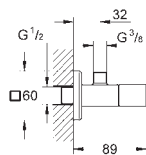

22 012 000 **chrome** **47.00**

Eurocube
Angle valve 1/2"
wall connection 1/2"
outlet thread 3/8"
Cartridge headpart
metal handle
marking: neutral
metal push-on escutcheon