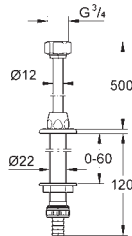

41 130 000 chrome 59.00

Eggemann
Original WAS connection adapter 1/2"
Sink installation
adjustable up to 70 mm
coupling nut 3/4"
Connecting pipe diameter 12 mm
GROHE StarLight chrome finish