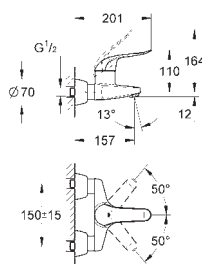

Euroeco Special
Single-lever basin mixer 1/2"
wall mounted
GROHE StarLight chrome finish
GROHE SilkMove 46 mm ceramic cartridge
GROHE EcoJoy technology for less water and perfect flow
adjustable flow rate limiter
adjustable temperature limiter
adjustable minimum flow rate
approx. 2.5 l/min
laminar flow straightener 9 l/min.
cast spout
projection 157 mm
metal lever
lever length 120 mm
S-unions