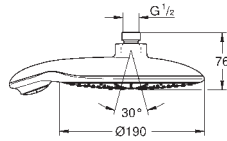

GROHE HEAD AND SIDE SHOWERS

Ref. No.

Colour

Price netto (€)

27 767 000

chrome

134.00

Power&Soul 190