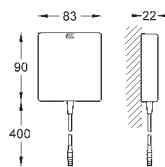

Switch-mode power supply
for one eye infra-red wash basin mixer
switch-mode power supply with operating
voltage 100-230 V AC, 50 - 60 Hz
for concealed socket with cover and strain relief