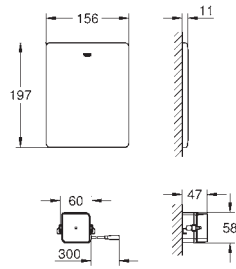

GROHE ELECTRONIC ACTUATIONS FOR WC

Ref. No.

Colour

Price netto (€)

38 934 SD0

stainless steel

468.00

WC control for manual remote actuation

for concealed flushing cisterns, 6 - 9 l
for connecting one or more potential-free actuation buttons via cable
suitable for support rails for the disabled with integrated actuation button
from Hewi, Keuco, Lehen, Normbau, Pressalit, AMS, Deubad, Erlau, FRELU, FSB
stainless steel wall plate 156 x 197 mm
transformer for external installation
operating voltage 230 V AC, 50/60 Hz, 4.0 VA
servo motor
3 m connecting cable
for the connection of transformer and electronic
3 m connection cable with plug
CE approved
delivery range without actuation button/support rails