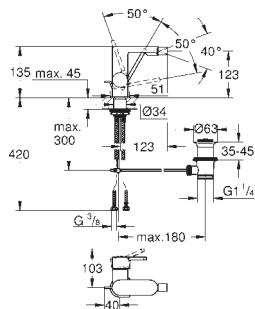

33 241 003 **chrome** *

Plus
Single-lever bidet mixer 1/2"
single hole installation
metal lever
GROHE SilkMove 28 mm ceramic cartridge
with temperature limiter
GROHE StarLight chrome finish
rapid installation system
ball-joint mousseur
pop-up waste set 1 1/4"
flexible connection hoses
min. recommended pressure 1.0 bar