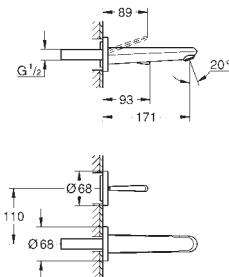

19 968 000 chrome 218.00
19 968 LS0 moon white/chrome 262.00

Eurodisc Joy
Two-hole basin mixer
M-Size
wall mounted
set for final installation for 23 429 000
without concealed body
metal lever
GROHE StarLight chrome finish
GROHE EcoJoy SpeedClean mousseur 5.7 l/min
centre distance 110 mm
projection 171 mm
min. recommended pressure 1.0 bar