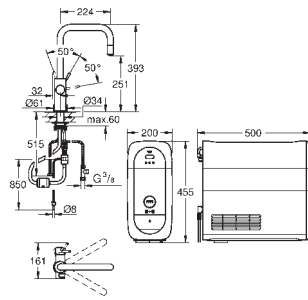

GROHE BLUE HOME

Ref. No.	Colour	Price netto (€)
31 543 000	chrome	1,970.00
31 543 DC0	supersteel	2,270.00

GROHE Blue Home U-spout Starter kit

consisting of:
GROHE Blue Home single-lever sink mixer with filter function
single hole installation

U - spout
push buttons for 3 types of filtered and chilled table water
still, medium, sparkling

GROHE StarLight finish

GROHE SilkMove 28 mm ceramic cartridge

pull out mousseur
swivel tubular spout
swivel area 360°
separate inner water ways for filtered
and non-filtered water
flexible connection hoses

GROHE Blue Home cooler

delivers 3 liters of chilled water per hour
180 Watt cooling unit, 230 V, 50 Hz
type of protection IP 21
CE approved

requires ventilation holes in the bottom of the kitchen cabinet
software set-up and monitoring of filter and CO₂ capacity
possible via GROHE Ondus app
with Bluetooth 4.0* and WIFI interface for wireless data communication
for Apple** and Android devices
Bluetooth range (max. 10 m) varies depending on used
materials and walls between transmitter and receiver
adjustable for GROHE Blue filter S-Size, GROHE Blue activated
carbon filter and GROHE Blue magnesium+ filter

GROHE Blue filter S-Size, filter head with
flexible water hardness adjustment
for regions with water hardness of more than 9° dKH
for regions with water hardness below 9° dKH please
order activated carbon filter 40 547 001
GROHE Blue 425 g CO₂ bottle

System requirements

Apple

iPhone with iOS 9.0 or higher

System requirements

Android

smart phone with Android 4.3 or higher

Mobile devices and GROHE Ondus App*** are not included in delivery and have to be ordered separately via an authorised Apple store/store/iTunes or Google Play store.

* The Bluetooth word mark and logos are registered trademarks owned by Bluetooth SIG, Inc. and any use of such marks by Grohe AG is under license. Other trademarks and trade names are those of their respective owners.

** Apple, the Apple logo, iPod, iPod Touch, iPhone and iTunes are trademarks of Apple Inc., registered in the U.S. and other countries. Apple is not responsible for the function of this device or its compliance with safety and regulatory standards.

*** Available for free via iTunes app or Google Play store.
This product includes an article which is declared as a hazardous substance. Find more information in the safety data sheet. You can download the safety data at: www.grohe.com/safety-data-sheets/