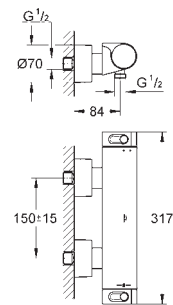

Grohtherm 2000
Thermostatic shower mixer 1/2"
wall mounted
100% GROHE CoolTouch consisting of safety housing + S-unions with CoolTouch escutcheons
GROHE StarLight chrome finish
GROHE Aqua Paddle ergonomically shaped handles
GROHE SafeStop at 38°C
GROHE SafeStop Plus optional temperature limiter at 43°C included
GROHE TurboStat compact cartridge
with wax thermoelement
integrated mixed water shut off
volume handle with **GROHE EcoButton** (economy button with individually adjustable economy stop)
Carbodur ceramic headpart 1/2", 180°
shower bottom outlet 1/2"
built-in non return valves
dirt strainers
protected against backflow
covered S-unions, CoolTouch escutcheons with wall sealing
optional upgrade: GROHE EasyReach shower tray (18 608 001)
GROHE EcoJoy technology for less water and perfect flow

34 464 001 chrome 398.00