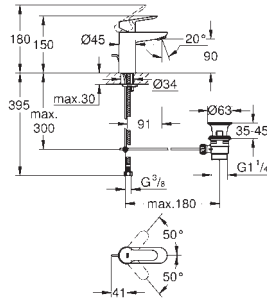

23 328 000 **chrome** **80.00**

BauEdge
Single-lever basin mixer 1/2"
S-Size
single hole installation
metal lever
GROHE Longlife 28 mm ceramic cartridge
GROHE StarLight chrome finish
GROHE EcoJoy mousseur 5.7 l/min
rapid installation system
plastic pop-up waste set 1 1/4"
flexible connection hoses

23 802 000 **chrome** **59.92**

ditto, with temperature limiter