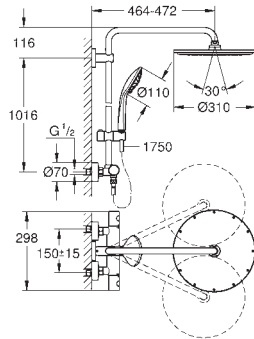

GROHE EUPHORIA SYSTEM

Ref. No. Colour Price netto (€)

26 075 000	chrome	848.00
26 075 DC0	supersteel	1,110.00
26 075 ***	SPA colours	1,190.00

Euphoria System 310

Shower system with thermostatic mixer for wall mounting

consisting of:

horizontal swivable 450 mm shower arm

exposed thermostatic mixer with

Aquadimmer function

allows change between:

metal head shower Rainshower Cosmopolitan 310 (27 477 000)

spray pattern: Rain

with ball joint

rotation angle $\pm 15^\circ$

hand shower Euphoria 110 Massage (27 221 000)

adjustable in height with gliding element

Silverflex shower hose 1750 mm (28 388 000)

GROHE TurboStat compact cartridge

with wax thermoelement

GROHE SafeStop at 38°C

GROHE SafeStop Plus optional temperature limiter at 43°C included

GROHE DreamSpray perfect spray pattern

GROHE StarLight chrome finish

Inner WaterGuide for a longer life

SpeedClean anti-lime system

Twistfree to prevent hose from twisting

GROHE MetalGrip ergonomically shaped metal handles

suitable for instantaneous heaters

from 18 kW/h

minimum flow rate 7 l/min.

min. recommended pressure 1.0 bar

optional upgrade: **GROHE EasyReach** tray (26 362)