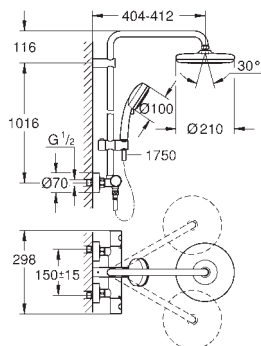

GROHE TEMPESTA SYSTEM

Ref. No.

Colour

Price netto (€)

27 922 001

chrome

447.00

Tempesta Cosmopolitan System 210

Shower system with thermostat for wall mounting

consisting of:

horizontal swivable 390 mm shower arm

exposed thermostat with

Aquadimmer function

allows change between:

head shower Tempesta 210 (26 408)

spray pattern: Rain

with ball joint

rotation angle $\pm 15^\circ$

hand shower Tempesta Cosmopolitan 100 (27 571 001)

2 spray patterns:

Rain, Jet

adjustable in height with gliding element

Rotaflex shower hose 1.750 mm 1/2" x 1/2" (28 410)

GROHE TurboStat compact cartridge

with wax thermoelement

GROHE SafeStop at 38°C

GROHE SafeStop Plus optional temperature limiter at 43°C included

GROHE DreamSpray perfect spray pattern

GROHE StarLight chrome finish

SpeedClean anti-lime system

Inner WaterGuide for a longer life

Twistfree to prevent hose from twisting

suitable for instantaneous heaters

from 18 kW/h

minimum flow rate 7 l/min.

min. recommended pressure 1.0 bar

optional upgrade: **GROHE EasyReach** tray (26 362)

27 922 000

chrome

539.00