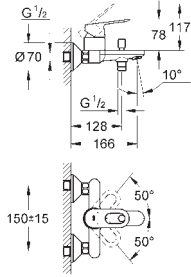

23 341 000 chrome 98.00

BauLoop
Single-lever bath mixer 1/2"
wall mounted
metal lever
GROHE Longlife 46 mm ceramic cartridge
GROHE StarLight chrome finish
adjustable flow rate limiter
automatic diverter: bath/shower
spout with mousseur
shower bottom outlet 1/2"
with integrated non return-valve
S-unions
metal wall escutcheon
protected against backflow
optional temperature limiter ref. no. 46 308 000