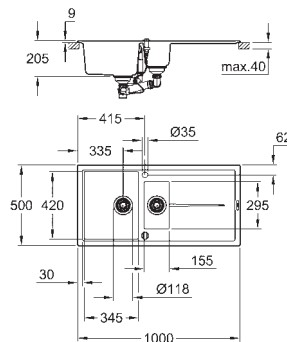

31 642 AT0
31 642 AP0

granite gray
granite black

*
*

K400

Composite sink with drainer

model: K400 60-C 100/50 1.5 rev
mounting type: standard built-in
material: quartz composite

GROHE Whisper

min. cabinet size: 600 mm
dimensions: 1000 x 500 mm
1 bowl: 335 x 420 x 205 mm
0.5 bowl: 155 x 295 x 146 mm

GROHE QuickFix installation system

sink mountable left or right
cut-out: 980 x 480 mm
drainer: automatic waste fitting
accessories included: automatic waste fitting,
waste kit, basket strainer waste, mounting set