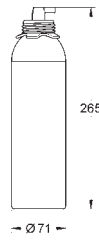

GROHE BLUE ACCESSORIES

Ref. No. Colour Price netto (€)

40 434 001 chrome 33.33

GROHE Blue Cleaning cartridge
for 100% disinfection and cleaning of the GROHE Blue cooler and filter head including sprayhead
for use with GROHE Blue cleaning cartridge adapter 40 694 000, sold separately
This product is a hazardous substance. Find more information in the safety data sheet. You can download the safety data at: www.grohe.com/safety-data-sheets/