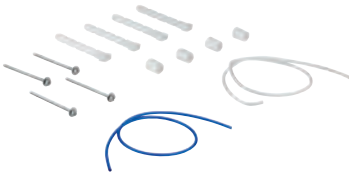

Extension set 70 mm
for wall plates/actuators for flushing
cistern GD 2, 6 - 9 l
with pneumatic discharge valve