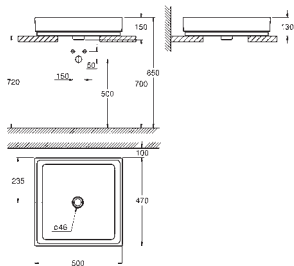

39 481 00H

alpine white

155.00

Cube Ceramic Vessel basin 50
without overflow
500 x 470 mm
including fixation set
sanitary ware
PureGuard anti scale coating and anti bacterial glazing
20 pieces per pallet