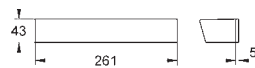

Grohtherm 2000
GROHE EasyReach shower tray
metal tray
removable for easy cleaning
GROHE StarLight chrome finish
suitable for Grohtherm 2000
- exposed thermostatic shower mixer
with centre distance 150 mm
- exposed thermostatic bath mixer
with centre distance 150 mm

47 175 000

chrome

101.00