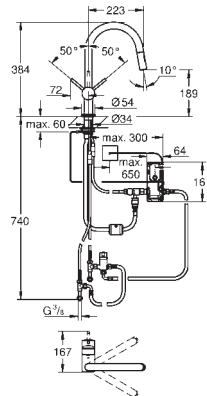

31 358 002 chrome 538.00
31 358 DC2 supersteel 699.00

Minta Touch
Electronic single-lever sink mixer 1/2"
C-spout
single hole installation
Touch: activation of water via skin contact
battery supply 6 V lithium-battery, type CR-P2
CE approved
solenoid valve
fixed value mixing valve
automatically safety stop after 60 sec. (factory set)
type of protection IP 44
GROHE StarLight chrome finish
GROHE SilkMove 46 mm ceramic cartridge
pull-out dual spray
diverter: laminar spray/**SpeedClean** shower jet
swivel tubular spout
swivel area 360°
protected against backflow
flexible connection hoses
rapid installation system