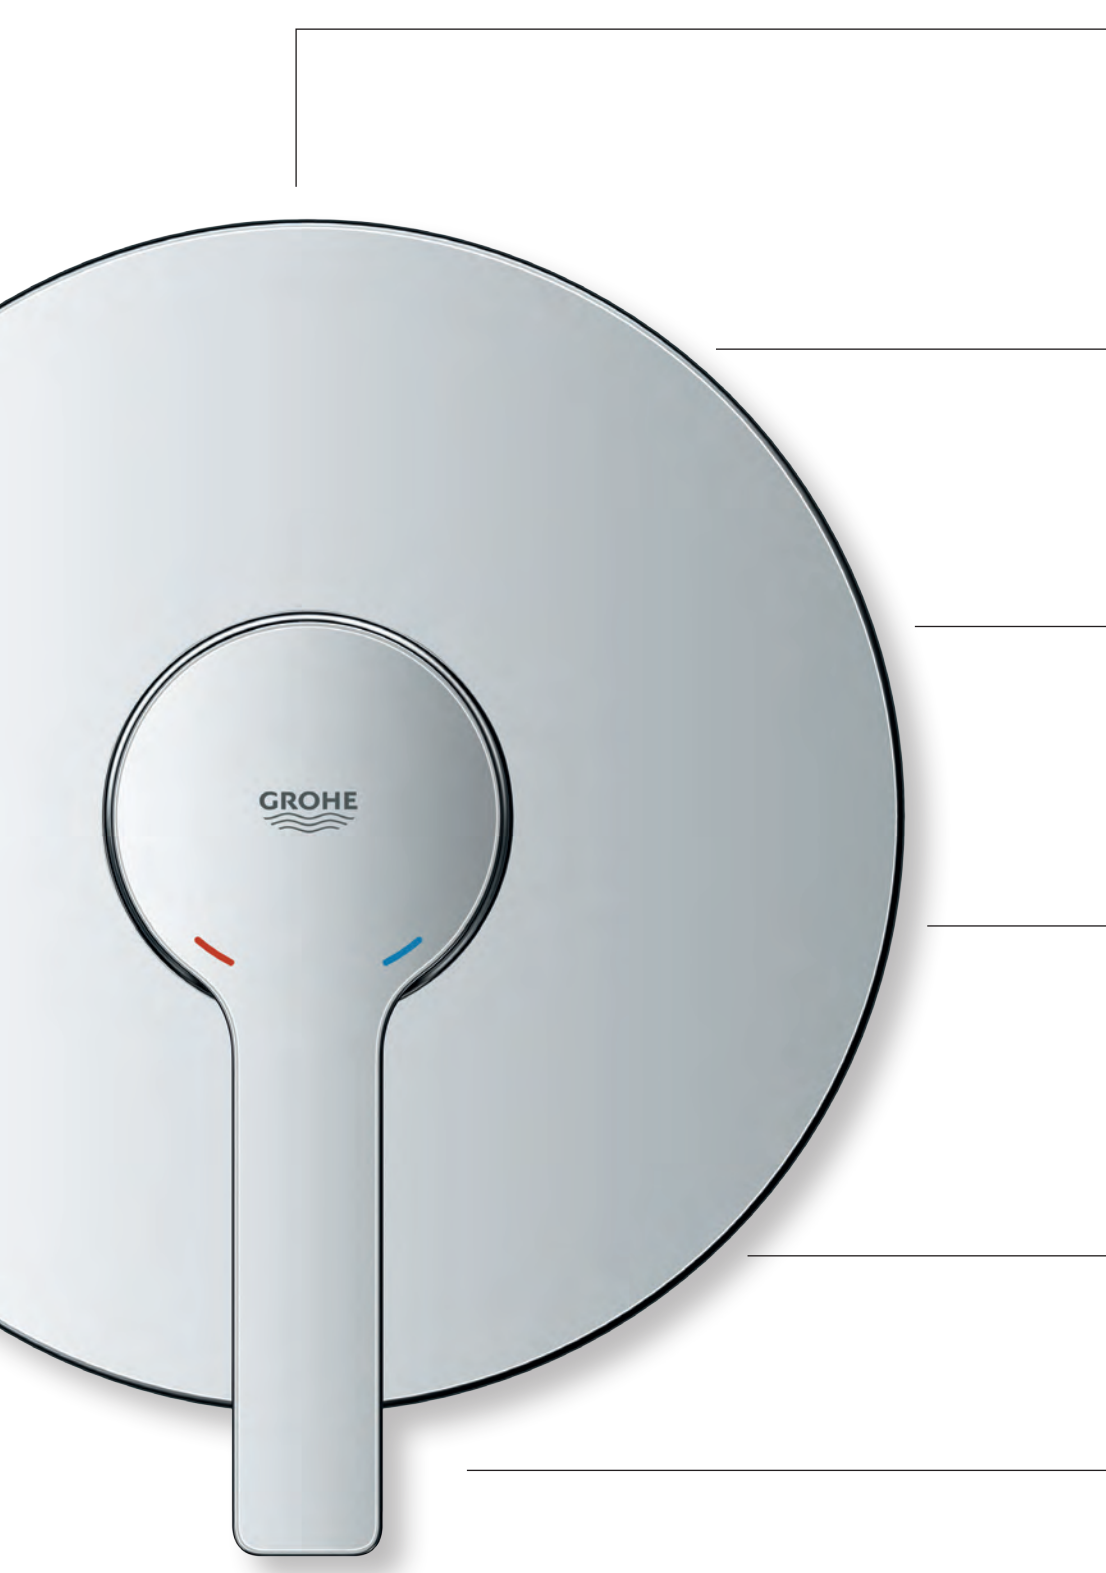

GROHE
SilkMove

GROHE
QuickFix

GROHE
StarLight

Original Size 1:1

new

Small plates,
all trims **only 158 mm**
square or in diameter
(Illustration in original size)

new

QuickFix System for
force-fit fixation
and hidden fixation
and sealing