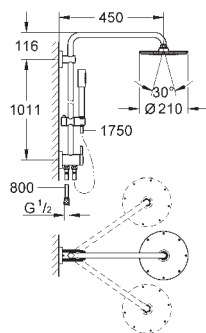

27 058 000

chrome

850.00

Rainshower System 210 Shower system with diverter for wall mounting

consisting of:

horizontal swivable 450 mm shower arm

change between hand and head shower

by diverter

metal head shower Rainshower Cosmopolitan 210 (28 368 000)

with ball joint

rotation angle $\pm 15^\circ$

hand shower Sena (28 034 000)

adjustable in height with gliding element (12 140 000)

metal shower hose 1750 mm

connection to water supply with 1/2"-thread of

the 800 mm shower hose to faucet / wall union

GROHE DreamSpray perfect spray pattern

GROHE StarLight chrome finish

SpeedClean anti-lime system

Inner WaterGuide for a longer life

suitable for instantaneous heaters

from 18 kW/h

minimum flow rate 7 l/min.

min. recommended pressure 1.0 bar