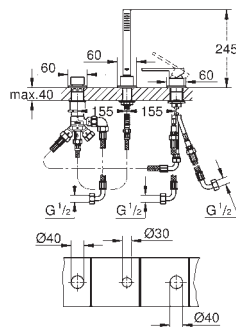

Plus
Three-hole single-lever bath combination
Three hole installation
GROHE SilkMove 35 mm ceramic cartridge
with temperature limiter
GROHE StarLight chrome finish
consisting of:
single lever mixer operating element
diverter bath/shower
without spout
Euphoria Cube hand shower 7.6 l/min
metal shower hose 2000 mm
flexible connection hoses
connection for shower hose
protected against backflow
can be used with 29 037 001
for combination with (28 990 / 28 991)
min. recommended pressure 1.0 bar