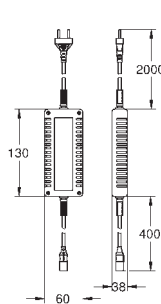

42 633 000	Chrome	4005176758775	129.41

GROHE SPA F-digital Deluxe
Power supply base unit box
power supply for base unit box (26 864 000 or 36 476 000)
each power supply for 2 light/sound modules (36 472 000 or 36 473 000)
total 2 power supplies max (8 devices max.) can be connected to the base unit box
with one power supply 4 devices (light/sound modules) can be driven
per light module: 1 device
per sound module: 1 device
input voltage: 90-240 V AC, 50-60Hz
output voltage: 12 V DC
CE and CCC approved