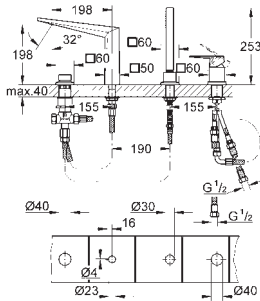

29 037 000	4005176865749	924.58
Baseframe for installation under tiled surround		

GROHE SPA

24 348 000	Chrome	4005176759871	3,024.20
24 348 DC0	supersteel	4005176759901	4,233.87
24 348 AL0	brushed hard graphite	4005176759895	4,838.71

Allure Brilliant

Single-lever bath mixer 1/2", floor mounted

set for final installation for 45 984 001

without roughing-in-set

GROHE SilkMove 46 mm ceramic cartridge

GROHE Long-Life finish

automatic diverter: bath/shower

spout with integrated mousseur

projection 270 mm

integrated non-return valve

in the shower outlet 1/2"

with shower holder

hand shower Rainshower Aqua Cube Stick

metal shower hose 1250 mm

protected against backflow