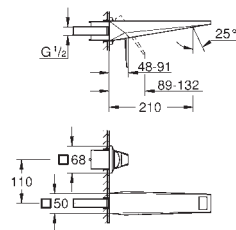

29 517 000	Chrome	4005176795060	1,301.46
29 517 DC0	supersteel	4005176795077	1,952.18
29 517 AL0	brushed hard graphite	4005176795084	2,082.33

Allure Brilliant Private Collection
2-hole basin mixer
M-Size
knurled handle
wall mounted
without concealed body
set for final installation for
GROHE Long-Life finish
GROHE Water Saving - Less water, perfect flow
maximum flow rate (at 3 bar): 5 l/min
spout with integrated mousseur
centre distance 110 mm
projection 210 mm
min. recommended pressure 1.0 bar

23 200 000		4005176908354	279.24
Rough-in for single-lever mixer, wall mount			

23 200 002		4005176519901	279.14
Rough-in for single-lever mixer, wall mount