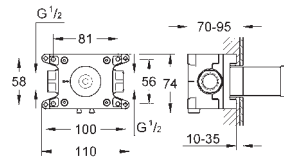

GROHE SPA

GROHE ROUGH-IN SETS

Ref. No.	Colour	EAN	Retail Guide Price (£)

35 500 000		4005176831522	265.72

GROHE Rapido T
Thermostatic mixer for concealed installation
for use with Grohtherm Special and Grohtherm F
without finishing trim set
flat installation depth 70 mm - 95 mm
GROHE TurboStat compact cartridge with wax thermoelement
two top outlets 1/2", lockable
bottom outlet 1/2" - can only be used
with separate stopvalve
body of DR brass
built-in non return valve
and dirt strainers
min. recommended pressure 1.0 bar

35 028 000		4005176908316	160.19

GROHE Rapido C
Rough-in for single volume control
for grid installation of Grohtherm Custom Shower system
built-in box with removable protection cover
waterproof membrane base for wall sealing
for masonry and drywall installation
fixing points for front and back wall
body of DR brass
pre-assembled ceramic headpart 3/4"
connection threads 1/2"
installation depth 70 - 95 mm

GROHE SPA

35 107 000	Chrome	4005176758706	251.60

Grohtherm F
Rough-in box for wall shower union 26 878 000
for grid installation of Grohtherm Custom Shower system
built-in box with removable protection cover
waterproof membrane base for wall sealing
flushing plug
for masonry and drywall installation
fixing points for front and back wall
body of DR brass
1/2" connections
installation depth 70 - 95 mm