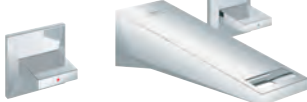

Allure Brilliant
Three-hole basin mixer 1/2"
M-Size
 ceramic headparts 1/2", 90°
GROHE Long-Life finish
GROHE Water Saving - Less water, perfect flow
 maximum flow rate (at 3 bar): 5 l/min
 low spout with integrated mousseur
 pop-up waste set 1 1/4"
 pressure-proof, flexible connection hoses
 between spout and side valves