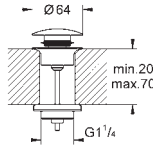

GROHE SPA

GROHE SPA ACCESSORIES

Ref. No. Colour EAN Retail Guide Price (£)

65 807 000	Chrome	4005176849893	54.01
65 807 LS0	moon white	4005176849916	102.39
65 807 DC0	supersteel	4005176442797	75.61
65 807 GL0	cool sunrise	4005176467738	81.02
65 807 GN0	brushed cool sunrise	4005176467745	86.41
65 807 DA0	warm sunset	4005176467752	81.02
65 807 DL0	brushed warm sunset	4005176467769	86.41
65 807 AL0	brushed hard graphite	4005176467714	86.41
65 807 KS0	velvet black	4005176849909	91.69

Waste set with push-open plug
with push-open cover
for wash basins with overflow
removable cover
closable
GROHE Long-Life finish