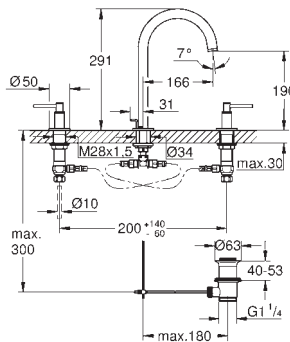

20 649 000	Chrome	4005176762949	635.39
20 649 DC0	supersteel	4005176762987	889.54
20 649 GL0	cool sunrise	4005176762994	953.09
20 649 GN0	brushed cool sunrise	4005176951787	1,016.63
20 649 DA0	warm sunset	4005176762970	953.09
20 649 DL0	brushed warm sunset	4005176951770	1,016.63
20 649 AL0	brushed hard graphite	4005176762963	1,016.63

Atrio
Three-hole basin mixer 1/2"
L-Size
ceramic headparts 1/2", 90°
GROHE Long-Life finish
GROHE Water Saving - Less water, perfect flow
maximum flow rate (at 3 bar): 5 l/min
swivel tubular spout with mousseur and stop limiter
adjustable swivel area 0° / 150° / 360°
pop-up waste set 1 1/4"
flexible connection hoses between spout and side valves
with lever handles
Two different sets of caps included. One set with „H“ and „C“ marking, one set without marking.