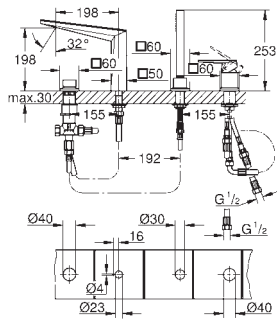

Ref. No.   Colour   EAN   Retail Guide Price (£)

29 525 000	Chrome	4005176795107	2,684.28
29 525 DC0	supersteel	4005176795114	4,026.44
29 525 AL0	brushed hard graphite	4005176795121	4,294.87

Allure Brilliant Private Collection
4-hole single-lever bath combination
white Caesarstone handle
spout with White Attica Caesarstone inlay
GROHE SilkMove 46 mm ceramic cartridge
GROHE Long-Life finish
pre-assembled spout fixing
single lever mixer operating element
bath spout with integrated mousseur
diverter bath/shower
hand shower Rainshower Aqua Cube Stick
metal shower hose 2000 mm (always chrome for any colour of the set)
flexible connection hoses
connection for shower hose
protected against backflow
for use with 29 037 000

29 037 000		4005176865749	924.58
Baseframe for installation under tiled surround			

29 527 000	Chrome	4005176795138	2,684.28
29 527 DC0	supersteel	4005176795145	4,026.44
29 527 AL0	brushed hard graphite	4005176795152	4,294.87