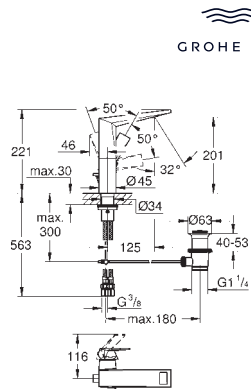

24 344 000	Chrome	4005176759734	838.02
24 344 DC0	supersteel	4005176759758	1,173.24
24 344 AL0	brushed hard graphite	4005176759741	1,340.85

Allure Brilliant Single-lever basin mixer 1/2" L-Size
monobloc installation
28 mm ceramic cartridge with **GROHE SilkMove** temperature limiter
GROHE Long-Life finish
GROHE Water Saving - Less water, perfect flow
maximum flow rate (at 3 bar): 5 l/min
GROHE FastFixation installation system
spout with integrated mousseur
pop-up waste set 1 1/4"
flexible connection hoses

24 345 000	Chrome	4005176759765	838.02
24 345 DC0	supersteel	4005176759789	1,173.24
24 345 AL0	brushed hard graphite	4005176759772	1,340.85

ditto, smooth body