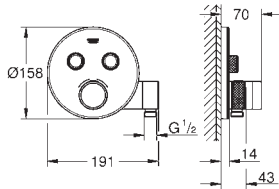

Ref. No.	Colour	EAN	Retail Guide Price (£)

29 120 000	Chrome	4005176412264	747.22

Grotherm SmartControl
Thermostat for concealed installation with 2 valves and integrated shower holder
set for final installation for
GROHE Rapido SmartBox 35 600/35 604
metal wall escutcheon with **GROHE FastFixation** (covered escutcheon and shaft sealing, covered fixing), retroactively 6° adjustable
GROHE Long-Life finish
GROHE SmartControl push for ON-OFF, turn for volume adjustment from GROHE Water Saving to Full Flow
exchangeable symbols
GROHE TurboStat compact cartridge with wax thermoelement
GROHE ProGrip with knurl structure
GROHE SafeStop safety button at 38°C
GROHE SafeStop Plus optional temperature limiter at 43°C or 46°C included
built-in non return valve
and dirt strainers
multiple outlets can be run simultaneously
integrated shower union with shower outlet 1/2"
without roughing-in-set
flow performance:
outlet B = 24 l/min
hand shower = 12 l/min
outlet B + hand shower = 27 l/min

35 604 000		4005176698774	80.96
GROHE Rapido SmartBox universal rough-in box for concealed installation			

29 121 000	Chrome	4005176412271	673.52
29 121 DC0	supersteel	4005176455094	942.92
29 121 GL0	cool sunrise	4005176493188	1,010.28
29 121 GN0	brushed cool sunrise	4005176493195	1,077.62
29 121 DA0	warm sunset	4005176493201	1,010.28
29 121 DL0	brushed warm sunset	4005176493218	1,077.62
29 121 A00	hard graphite	4005176493225	1,010.28
29 121 AL0	brushed hard graphite	4005176455100	1,077.62

Grotherm SmartControl
Thermostat for concealed installation with 3 valves
set for final installation for
GROHE Rapido SmartBox 35 600/35 604
metal wall escutcheon with **GROHE FastFixation** (covered escutcheon and shaft sealing, covered fixing), retroactively 6° adjustable
GROHE Long-Life finish
GROHE SmartControl push for ON-OFF, turn for volume adjustment from GROHE Water Saving to Full Flow
exchangeable symbols
GROHE TurboStat compact cartridge with wax thermoelement
GROHE ProGrip with knurl structure
GROHE SafeStop safety button at 38°C
GROHE SafeStop Plus optional temperature limiter at 43°C or 46°C included
built-in non return valve
and dirt strainers
multiple outlets can be run simultaneously
without roughing-in-set
flow performance:
outlet A = 23 l/min
outlet B = 27 l/min
outlet C = 23 l/min
outlet A + B = 33 l/min
outlet A + B + C = 36 l/min