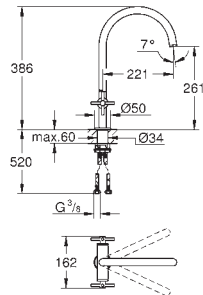

30 609 000	Chrome	4005176762208	635.12
30 609 DC0	supersteel	4005176760839	825.65
30 609 GN0	brushed cool sunrise	4005176952586	952.68
30 609 AL0	brushed hard graphite	4005176760822	952.68
30 609 DL0	brushed warm sunset	4005176952579	952.68

Atrio
Two handle sink mixer 1/2" L-size
C-spout
monobloc installation
GROHE Long-Life finish
ceramic headparts 1/2", 90°
selectable swivel area : 0° / 150° / 360°
flexible connection hoses
rapid installation system
mousseur