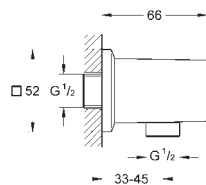

Allure Brilliant
Shower outlet elbow, 1/2"
male connection thread 1/2"
protected against backflow
material: metal
GROHE Long-Life finish