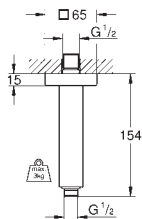

Ref. No.   Colour   EAN   Retail Guide Price (£)

26 868 000   Chrome   4005176759116   575.10

Rainshower Aqua 230
Head shower 1 spray
Rain
230 x 230 mm
material: metal
ball joint with turning angle $\pm 15^\circ$
connection thread 1/2"
GROHE Water Saving 6.6 l/min flow limiter
GROHE DreamSpray perfect spray pattern
GROHE Long-Life finish
SpeedClean anti-limescale system
suitable for instantaneous heater

26 877 000   Chrome   4005176759222   575.12

ditto, maximum flow rate (at 3 bar): 9.5 l/min

26 876 000   Chrome   4005176759215   575.12

ditto, with non-restricted flow

26 890 000   Chrome   4005176759420   167.64

Rainshower Aqua 75
Head shower 1 spray
Normal spray
sprayface: metal
GROHE DreamSpray perfect spray pattern
GROHE Long-Life finish
SpeedClean anti-limescale system

27 709 000   Chrome   4005176909092   126.98

Rainshower
Shower arm 286 mm
material: metal
connection thread 1/2"
with square escutcheon and rectangular arm
suitable for square Rainshower Allure and Euphoria Cube head shower
GROHE Long-Life finish

27 711 000   Chrome   4005176909115   108.32

Rainshower
Shower arm ceiling 154 mm
material: metal
connection thread 1/2"
GROHE Long-Life finish