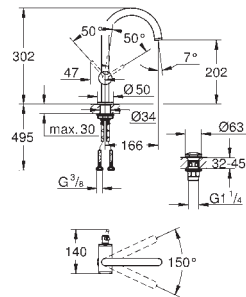

Atrio Basin mixer 1/2"
M-Size
 monobloc installation
 28 mm ceramic cartridge
 with **GROHE SilkMove**
 with temperature limiter
GROHE Long-Life finish
GROHE Water Saving - Less water, perfect flow
 maximum flow rate (at 3 bar): 5 l/min
 swivel tubular C-spout with mousseur
 stop limiter
 adjustable swivel area 0° / 150° / 360°
 Push-open waste set 1 1/4"
 flexible connection hoses