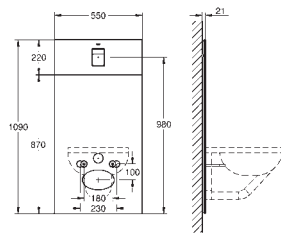

39 980 LS0   **moon white**   **4005176754487**   **1,042.03**