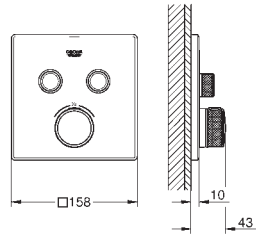

Ref. No.	Colour	EAN	Retail Guide Price (£)
29 124 000	Chrome	4005176413308	622.68
29 124 DC0	supersteel	4005176526329	871.75
29 124 GL0	cool sunrise	4005176558191	934.02
29 124 GN0	brushed cool sunrise	4005176558207	996.30
29 124 DA0	warm sunset	4005176558160	934.02
29 124 DL0	brushed warm sunset	4005176558177	996.30
29 124 A00	hard graphite	4005176558139	934.02
29 124 AL0	brushed hard graphite	4005176558146	996.30

Grohtherm SmartControl
Thermostat for concealed installation with 2 valves
set for final installation for
GROHE Rapido SmartBox 35 600/35 604
metal wall escutcheon with **GROHE FastFixation** (covered escutcheon and shaft sealing, covered fixing), retroactively 6° adjustable
GROHE Long-Life finish
GROHE SmartControl push for ON-OFF, turn for volume adjustment from GROHE Water Saving to Full Flow
exchangeable symbols
GROHE TurboStat compact cartridge with wax thermoelement
GROHE ProGrip with knurl structure
GROHE SafeStop safety button at 38°C
(calibration required)
GROHE SafeStop Plus optional temperature limiter at 43°C or 46°C included
built-in non return valve
and dirt strainers
multiple outlets can be run simultaneously
without roughing-in-set
flow performance:
outlet B = 24 l/min
outlet C = 26 l/min
outlet B+C = 29 l/min

35 604 000	4005176698774	80.96
GROHE Rapido SmartBox universal rough-in box for concealed installation