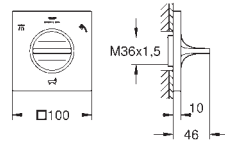

19 590 001	Chrome	4005176512599	245.87
19 590 DC1	supersteel	4005176954184	344.21
19 590 GL1	cool sunrise	4005176512438	368.80
19 590 GN1	brushed cool sunrise	4005176512414	393.40
19 590 DA1	warm sunset	4005176512490	368.80
19 590 DL1	brushed warm sunset	4005176512476	393.40
19 590 AL1	brushed hard graphite	4005176512551	393.40

Allure
3-way diverter
set for final installation for
29 033 000
without concealed body
bayonet union escutcheon
installation depth adjustable
66 - 113 mm
only for use with concealed body
GROHE Long-Life finish

29 033 000		4005176845338	311.16

Concealed body for 5-way diverter