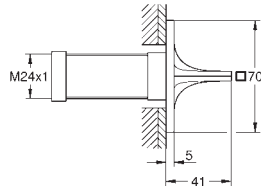

19 334 001	Chrome	4005176513558	144.62
19 334 DC1	supersteel	4005176954146	202.48
19 334 GL1	cool sunrise	4005176513398	216.95
19 334 GN1	brushed cool sunrise	4005176513374	231.41
19 334 DA1	warm sunset	4005176513459	216.95
19 334 DL1	brushed warm sunset	4005176513435	231.41
19 334 AL1	brushed hard graphite	4005176513510	231.41

Allure
Concealed stop-valve trim
for concealed valve 35 028 000 or 29 032 000
GROHE Long-Life finish
installation depth adjustable
20-80 mm
escutcheon with screwable wall sealing
with lever handle

35 028 000		4005176908316	160.19

GROHE Rapido C rough-in box for single volume control

29 032 000		4005176845277	37.94

Concealed valve, pre-assembled head part 1/2"