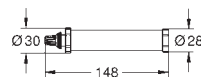

Ref. No.	Colour	EAN	Retail Guide Price (£)

100961 K10 0	black/chrome	4067393032373	2,013.66
100961 KF0 0	phantom black	4005176949593	2,819.11
100961 AL0 0	brushed hard graphite	4005176949463	3,423.23
100961 GL0 0	cool sunrise	4005176949586	3,221.87
100961 DA0 0	warm sunset	4005176949470	3,221.87

Rainshower Aqua Pure

Shower system with thermostat for wall mounting

Consisting of:

horizontal 435 mm shower arm

exposed SmartControl thermostat with metal housing

allows change between:

head shower Rainshower Aqua Duo square 400 x 230 mm, black acrylic spray plate

swing angle 0° - 30°

2 spray patterns:

GROHE PureRain, ActiveRain

hand shower Rainshower Aqua 130 (101 676), black acrylic spray plate

3 spray patterns:

GROHE Rain, Rain+ and ActiveMassage

adjustable height via gliding element

initial Rainshower Aqua Pure unit (101 672 9990) enclosed

shower hose 1750 mm

GROHE Rainshower Aqua Pure removes chlorine and odor (hand shower)

GROHE SmartTip showering spray selection via push of a ring

GROHE Water Saving - Less water, perfect flow

maximum flow rate (at 3 bar): 8.7 l/min

GROHE SmartControl with recessed metal buttons, push for ON-OFF, turn for

volume adjustment from GROHE Water Saving to full flow

GROHE ProGrip Metal with knurl structure

GROHE TurboStat compact cartridge with wax thermoelement

GROHE SafeStop safety button at 38°C

(calibration required)

GROHE SafeStop Plus optional temperature limiter at 43°C included

integrated **GROHE EasyReach** shower tray (black glass)

GROHE DreamSpray perfect spray pattern

GROHE Long-Life finish

SpeedClean anti-limescale system

Inner WaterGuide for a longer life

TwistStop preventing the hose from twisting

GROHE CoolTouch prevents scalding on hot surfaces

suitable for instantaneous heaters from 18 kW/h