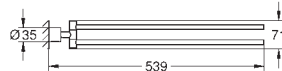

40 888 000	Chrome	4005176754623	206.51
40 888 DC0	supersteel	4005176754654	289.10
40 888 EN0	brushed nickel	4005176754661	330.41
40 888 GL0	cool sunrise	4005176754678	309.75
40 888 GN0	brushed cool sunrise	4005176952746	330.41
40 888 DA0	warm sunset	4005176754647	309.75
40 888 DL0	brushed warm sunset	4005176952739	330.41
40 888 AL0	brushed hard graphite	4005176754630	330.41

Atrio
Towel bar
material: metal
2 arms, pivotable
length 489 mm
concealed fastening
GROHE Long-Life finish