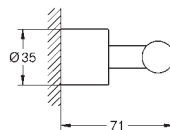

40 890 000	Chrome	4005176754746	63.54
40 890 DC0	supersteel	4005176754777	88.96
40 890 EN0	brushed nickel	4005176754784	101.66
40 890 GL0	cool sunrise	4005176754791	95.31
40 890 DA0	warm sunset	4005176754760	95.31
40 890 DL0	brushed warm sunset	4005176952777	101.66
40 890 AL0	brushed hard graphite	4005176754753	101.66

Atrio
Robe hook
material: metal
concealed fastening
GROHE Long-Life finish