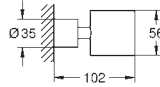

40 884 000	Chrome	4005176754326	92.13
40 884 DC0	supersteel	4005176752926	128.99
40 884 EN0	brushed nickel	4005176752933	147.41
40 884 GL0	cool sunrise	4005176752940	138.19
40 884 GN0	brushed cool sunrise	4005176950261	147.41
40 884 DA0	warm sunset	4005176752919	138.19
40 884 DL0	brushed warm sunset	4005176950254	147.41
40 884 AL0	brushed hard graphite	4005176752902	147.41

Atrio
Glass/soap dish holder
fits glass 40 882 000 or soap dispenser 40 886 xx0 (please order separately)
material: metal
concealed fastening
GROHE Long-Life finish