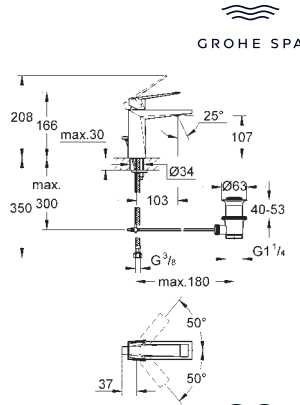

GROHE SPA

GROHE ALLURE BRILLIANT

Ref. No.	Colour	EAN	Retail Guide Price (£)

24 341 000	Chrome	4005176759659	674.07
24 341 DC0	supersteel	4005176759680	943.70
24 341 AL0	brushed hard graphite	4005176759673	1,078.51

Allure Brilliant Basin mixer 1/2" M-Size
monobloc installation
28 mm ceramic cartridge with **GROHE SilkMove** temperature limiter
GROHE Long-Life finish
GROHE Water Saving - Less water, perfect flow
maximum flow rate (at 3 bar): 5 l/min
GROHE FastFixation installation system
spout with integrated mousseur
pop-up waste set 1 1/4"
flexible connection hoses

24 342 000	Chrome	4005176759697	674.07
24 342 DC0	supersteel	4005176759710	943.70
24 342 AL0	brushed hard graphite	4005176759703	1,078.51

ditto, smooth body