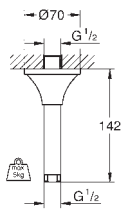

26 899 000	Chrome	4005176758607	87.66

Rainshower Grandera
Shower arm ceiling 142 mm
material: metal
length 142 mm
connection thread 1/2"
Grandera escutcheon
GROHE Long-Life finish