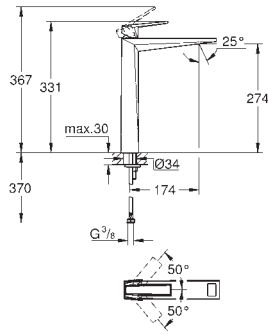

24 419 000	Chrome	4005176795480	1,545.49
24 419 DC0	supersteel	4005176795497	2,318.24
24 419 AL0	brushed hard graphite	4005176795503	2,472.78

Allure Brilliant Private Collection Basin mixer 1/2" XL-Size
lever with black Caesarstone inlay
monobloc installation
for free-standing basins
28 mm ceramic cartridge
with **GROHE SilkMove**
temperature limiter
GROHE Long-Life finish
GROHE Water Saving - Less water, perfect flow
maximum flow rate (at 3 bar): 5 l/min
GROHE FastFixation installation system
spout with integrated mousseur
smooth body
flexible connection hoses