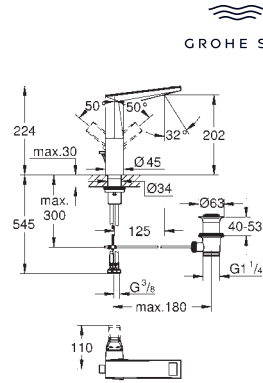

GROHE Long-Life finish

	Ref. No.	Colour	EAN	Retail Guide Price (£)
	24 397 000	Chrome	4005176795541	1,003.23
	24 397 DC0	supersteel	4005176795558	1,504.83
	24 397 ALO	brushed hard graphite	4005176795565	1,605.15
<p>Allure Brilliant Private Collection Basin mixer 1/2" M-Size knurled lever monobloc installation 28 mm ceramic cartridge with GROHE SilkMove temperature limiter GROHE Long-Life finish GROHE Water Saving - Less water, perfect flow maximum flow rate (at 3 bar): 5 l/min GROHE FastFixation installation system spout with integrated mousseur pop-up waste set 1 1/4" flexible connection hoses</p>				
	24 398 000	Chrome	4005176795572	1,003.23
	24 398 DC0	supersteel	4005176795589	1,504.83
	24 398 ALO	brushed hard graphite	4005176795596	1,605.15
<p>Allure Brilliant Private Collection Basin mixer 1/2" M-Size lever with white Caesarstone inlay monobloc installation 28 mm ceramic cartridge with GROHE SilkMove temperature limiter GROHE Long-Life finish GROHE Water Saving - Less water, perfect flow maximum flow rate (at 3 bar): 5 l/min GROHE FastFixation installation system spout with integrated mousseur pop-up waste set 1 1/4" flexible connection hoses</p>				
	24 399 000	Chrome	4005176794933	1,003.23
	24 399 DC0	supersteel	4005176794940	1,504.83
	24 399 ALO	brushed hard graphite	4005176794957	1,605.15
<p>Allure Brilliant Private Collection Basin mixer 1/2" M-Size lever with black Caesarstone inlay monobloc installation 28 mm ceramic cartridge with GROHE SilkMove temperature limiter GROHE Long-Life finish GROHE Water Saving - Less water, perfect flow maximum flow rate (at 3 bar): 5 l/min GROHE FastFixation installation system spout with integrated mousseur pop-up waste set 1 1/4" flexible connection hoses</p>				
	24 400 000	Chrome	4005176794964	1,247.22
	24 400 DC0	supersteel	4005176794971	1,870.84
	24 400 ALO	brushed hard graphite	4005176795428	1,995.55
<p>Allure Brilliant Private Collection Single-lever basin mixer 1/2" L-Size knurled lever monobloc installation 28 mm ceramic cartridge with GROHE SilkMove temperature limiter GROHE Long-Life finish GROHE Water Saving - Less water, perfect flow maximum flow rate (at 3 bar): 5 l/min GROHE FastFixation installation system spout with integrated mousseur pop-up waste set 1 1/4" flexible connection hoses</p>				