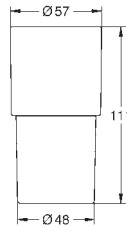

40 882 000		4005176754494	60.36

Glass
material: glass
fits holders Allure 40 278 001 and Atrio 40 884 xx0 (please order separately)