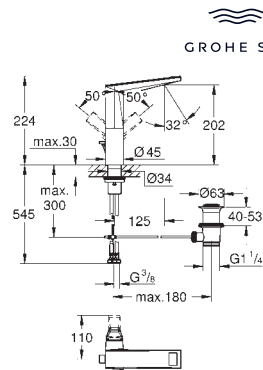

24 414 000	Chrome	4005176795466	1,608.11
24 414 DC0	supersteel	4005176794056	2,251.36
24 414 AL0	brushed hard graphite	4005176794865	2,572.98

Allure Brilliant Private Collection
Single-lever basin mixer 1/2"
L-Size
spout with Vanilla Noir Caesarstone inlay
monobloc installation
28 mm ceramic cartridge
with **GROHE SilkMove**
temperature limiter
GROHE Long-Life finish
GROHE Water Saving - Less water, perfect flow
maximum flow rate (at 3 bar): 5 l/min
GROHE FastFixation installation system
spout with integrated mousseur
pop-up waste set 1 1/4"
flexible connection hoses