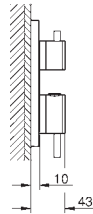

GROHE SPA

GROHE ATRIO

Ref. No.	Colour	EAN	Retail Guide Price (£)

24 358 000	Chrome	4005176762109	753.22
24 358 DC0	supersteel	4005176761362	1,054.50
24 358 GL0	cool sunrise	4005176761379	1,129.82
24 358 GN0	brushed cool sunrise	4005176952227	1,205.14
24 358 DA0	warm sunset	4005176761355	1,129.82
24 358 DL0	brushed warm sunset	4005176952210	1,205.14
24 358 AL0	brushed hard graphite	4005176761348	1,205.14

Atrio

Thermostatic shower mixer for 2 outlets with integrated shut off/diverter valve

set for final installation for

GROHE Rapido SmartBox 35 600/35 604

GROHE TurboStat compact cartridge with wax thermoelement

GROHE Long-Life finish

wall escutcheon with **GROHE FastFixation**

(covered escutcheon- and shaft sealing, covered fixing)

metal escutcheon, retroactively 6° adjustable

printed head and hand shower symbol

GROHE SafeStop safety button at 38°C

(calibration required)

GROHE SafeStop Plus optional temperature limiter at 43°C or 46°C included

GROHE AquaDimmer, integrated shut off/diverter valve

metal handles

flow performance:

outlet B = 27 l/min

outlet C = 30 l/min

without roughing-in-set

35 604 000		4005176698774	80.96
GROHE Rapido SmartBox universal rough-in box for concealed installation			

24 359 000	Chrome	4005176762116	753.22
24 359 DC0	supersteel	4005176761409	1,054.50
24 359 GL0	cool sunrise	4005176761416	1,129.82
24 359 GN0	brushed cool sunrise	4005176952241	1,205.14
24 359 DA0	warm sunset	4005176761393	1,129.82
24 359 DL0	brushed warm sunset	4005176952234	1,205.14
24 359 AL0	brushed hard graphite	4005176761386	1,205.14