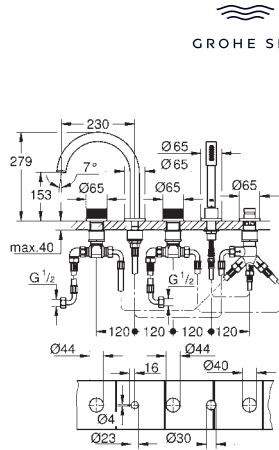

GROHE SPA

ATRIO PRIVATE COLLECTION

Ref. No.	Colour	EAN	Retail Guide Price (£)

25 226 000	Chrome	4005176508554	1,906.39
25 226 DC0	supersteel	4005176508455	2,668.96
25 226 GL0	cool sunrise	4005176508394	2,859.60
25 226 GN0	brushed cool sunrise	4005176508370	3,050.23
25 226 DA0	warm sunset	4005176508479	2,859.60
25 226 DL0	brushed warm sunset	4005176508431	3,050.23
25 226 AL0	brushed hard graphite	4005176508516	3,050.23

Atrio Private Collection 5-hole bath/shower combination

ceramic headparts 1/2", 90°
GROHE Long-Life finish
Consisting of:
pre-assembled spout fixing
knobs with inlay, can be combined with 48 462 000 or 48 463 000
bath spout with mousseur and diverter bath/shower
hand shower 6.6 l/min
shower hose 2000 mm
flexible connection hoses
connection for shower hose
protected against backflow
can be used with 29 037 002

29 037 002		4005176519918	921.32

Baseframe for installation under tiled surround

GROHE SPA

48 462 000		4005176523830	371.11

Atrio Private Collection Inlays made from White Attica Caesarstone material
can be combined with Atrio Private Collection:
tub filler 25 226
Caesarstone is a quartz composite material. Structures and textures on the surface may vary and are unique.

GROHE SPA

48 463 000		4005176523847	371.11

Atrio Private Collection Inlays made from Vanilla Noir Caesarstone material
can be combined with Atrio Private Collection:
tub filler 25 226
Caesarstone is a quartz composite material. Structures and textures on the surface may vary and are unique.