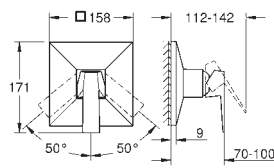

24 277 000	Chrome	4005176759918	420.27
24 277 DC0	supersteel	4005176759932	588.38
24 277 AL0	brushed hard graphite	4005176759925	672.44

Allure Brilliant
Single-lever shower mixer trim
set for final installation for GROHE Rapido SmartBox 35 600/35 604
GROHE SilkMove 46 mm ceramic cartridge
GROHE Long-Life finish
wall escutcheon with **GROHE FastFixation** (covered escutcheon- and shaft sealing, covered fixing)
metal escutcheon, retroactively 6° adjustable
metal lever
flow performance:
outlet B or C = 30 l/min
without roughing-in-set

35 604 000	4005176698774	80.96

GROHE Rapido SmartBox universal rough-in box for concealed installation