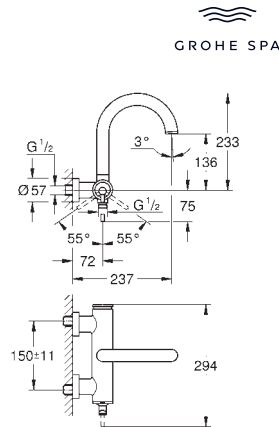

GROHE SPA

GROHE ATRIO

SPA BATH
TAPS

Ref. No.   Colour   EAN   Retail Guide Price (£)

24 367 000	Chrome	4005176762246	667.17
24 367 DC0	supersteel	4005176761089	934.02
24 367 GL0	cool sunrise	4005176761096	1,000.74
24 367 GN0	brushed cool sunrise	4005176952364	1,067.45
24 367 DA0	warm sunset	4005176761072	1,000.74
24 367 DL0	brushed warm sunset	4005176952357	1,067.45
24 367 AL0	brushed hard graphite	4005176761065	1,067.45

Atrio
Single-lever bath/shower mixer 1/2"
wall mounted
GROHE SilkMove 35 mm ceramic cartridge
GROHE Long-Life finish
adjustable flow rate limiter
automatic diverter: bath/shower
cast spout
mousseur
shower bottom outlet 1/2" with
integrated non return-valve
covered S-unions
protected against backflow