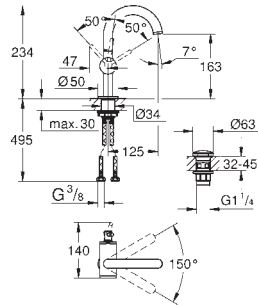

GROHE SPA

GROHE ATRIO

Ref. No.	Colour	EAN	Retail Guide Price (£)

24 363 000	Chrome	4005176762215	413.00
24 363 DC0	supersteel	4005176760914	578.21
24 363 GL0	cool sunrise	4005176760921	619.51
24 363 GN0	brushed cool sunrise	4005176952289	660.80
24 363 DA0	warm sunset	4005176760907	619.51
24 363 DL0	brushed warm sunset	4005176952272	660.80
24 363 AL0	brushed hard graphite	4005176760891	660.80

Atrio Basin mixer 1/2"
M-Size
monobloc installation
28 mm ceramic cartridge
with **GROHE SilkMove**
with temperature limiter
GROHE Long-Life finish
GROHE Water Saving - Less water, perfect flow
maximum flow rate (at 3 bar): 5 l/min
swivel tubular C-spout with mousseur
stop limiter
adjustable swivel area 0° / 150° / 360°
Push-open waste set 1 1/4"
flexible connection hoses