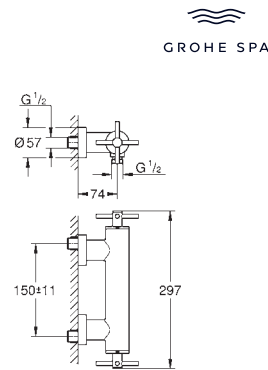

26 895 000	Chrome	4005176762185	571.85
26 895 DC0	supersteel	4005176760792	800.59
26 895 GL0	cool sunrise	4005176760808	857.77
26 895 GN0	brushed cool sunrise	4005176952449	914.96
26 895 DA0	warm sunset	4005176760785	857.77
26 895 DL0	brushed warm sunset	4005176952432	914.96
26 895 AL0	brushed hard graphite	4005176760778	914.96

Atrio
Shower mixer 1/2"
wall mounted
ceramic headparts 1/2", 90°
shower outlet 1/2"
integrated non-return valves in the shower outlet 1/2"
covered S-unions
protected against backflow
with cross handles
Two different sets of caps included. One set with „H“ and „C“ marking, one set without marking.