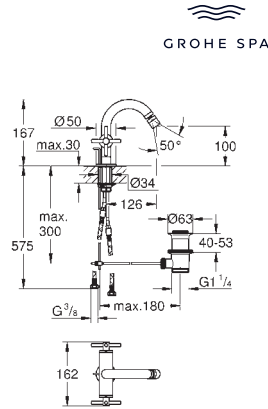

GROHE SPA

GROHE
ATRIO

SPA BATH
TAPS

Ref. No.	Colour	EAN	Retail Guide Price (£)

24 353 000	Chrome	4005176761300	540.08
24 353 DC0	supersteel	4005176761331	756.11
24 353 GL0	cool sunrise	4005176761560	810.12
24 353 GN0	brushed cool sunrise	4005176952128	864.13
24 353 DA0	warm sunset	4005176761324	810.12
24 353 DL0	brushed warm sunset	4005176952111	864.13
24 353 AL0	brushed hard graphite	4005176761317	864.13

Atrio
Bidet mixer 1/2"
ceramic headparts 1/2", 90°
GROHE Long-Life finish
rapid installation system
ball-joint mousseur
bow spout
pop-up waste set 1 1/4"
flexible connection hoses
with cross handles
Two different sets of caps included. One set with „H“ and „C“ marking, one set without marking.