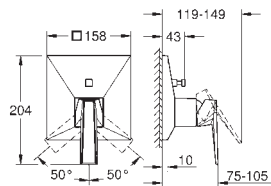

Allure Brilliant Private Collection
Single-lever mixer with 2-way diverter
black Caesarstone handle
set for final installation for
GROHE Rapido SmartBox 35 600/35 604
GROHE SilkMove 46 mm ceramic cartridge
GROHE Long-Life finish
wall escutcheon with **GROHE FastFixation**
(covered escutcheon- and shaft sealing, covered fixing)
metal escutcheon, retroactively 6° adjustable
metal lever
automatic 2-way diverter
flow performance:
outlet B = 27 l/min, outlet C = 27 l/min
without roughing-in-set

35 604 000		4005176698774	80.96
GROHE Rapido SmartBox universal rough-in box for concealed installation			

24 428 000	Chrome	4005176795343	983.48
24 428 DC0	supersteel	4005176795350	1,475.21
24 428 AL0	brushed hard graphite	4005176795367	1,573.56