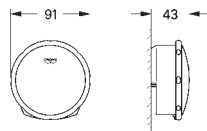

19 952 000	Chrome	4005176174230	66.83
19 952 DC0	supersteel	4005176467776	282.17
19 952 GL0	cool sunrise	4005176352423	302.32
19 952 GN0	brushed cool sunrise	4005176468117	322.48
19 952 DA0	warm sunset	4005176351945	302.32
19 952 DL0	brushed warm sunset	4005176468124	322.48
19 952 AL0	brushed hard graphite	4005176353376	322.48

Talentofill
Inlet-, pop-up and waste-system
set for final installation
escutcheon
supply part
waste plug
fixing set
in combination with Talentofill
28 990 000/28 991 000