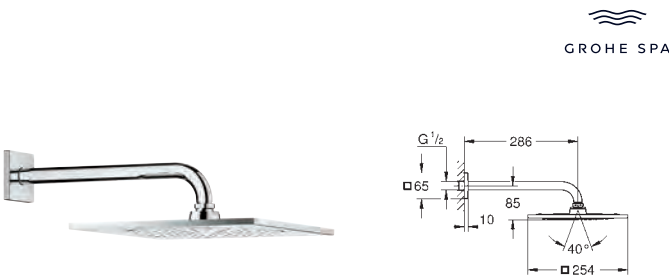

26 860 000   **Chrome**   **4005176758843**   **557.55**

Rainshower Aqua 10"
Head shower set 286 mm, 1 spray
Consisting of:
head shower Rainshower Aqua 10" (26 872)
material: metal
1 spray pattern:
Rain
Shower arm Rainshower 286 mm (27 488)
GROHE Water Saving 9.5 l/min flow limiter
GROHE DreamSpray perfect spray pattern
GROHE Long-Life finish
SpeedClean anti-limescale system

26 857 000   **Chrome**   **4005176759055**   **557.55**

ditto, with non-restricted flow