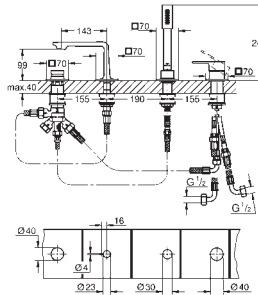

Allure
4-hole single-lever bath combination
for installation under tiled surround
GROHE Long-Life finish
single lever mixer operating element
diverter bath/shower
Rainshower Aqua hand shower 6.6 l/min
shower hose 2000 mm
optional baseframes for installation: 29 037 001/29 037 002

29 037 001   4005176455490   921.32
Baseframe for installation under tiled surround

29 037 002   4005176519918   921.32
Baseframe for installation under tiled surround

25 222 001	Chrome	4005176509230	2,545.48
25 222 DC1	supersteel	4005176954269	3,563.69
25 222 GL1	cool sunrise	4005176509070	3,818.23
25 222 GN1	brushed cool sunrise	4005176509056	4,072.78
25 222 DA1	warm sunset	4005176509131	3,818.23
25 222 DL1	brushed warm sunset	4005176509117	4,072.78
25 222 AL1	brushed hard graphite	4005176509193	4,072.78