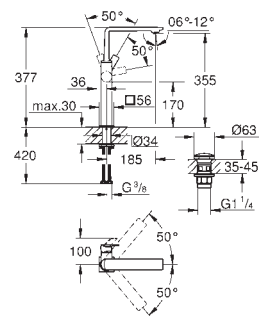

GROHE SPA

GROHE ALLURE

Ref. No.	Colour	EAN	Retail Guide Price (£)

GROHE SPA

32 757 001	Chrome	4005176498589	520.67
32 757 DC1	supersteel	4005176954306	728.93
32 757 GL1	cool sunrise	4005176499319	781.00
32 757 GN1	brushed cool sunrise	4005176499326	833.07
32 757 DA1	warm sunset	4005176499333	781.00
32 757 DL1	brushed warm sunset	4005176499340	833.07
32 757 AL1	brushed hard graphite	4005176499364	833.07

Allure
Basin mixer 1/2"
M-Size
monobloc installation
swivelling spout
28 mm ceramic cartridge
with **GROHE SilkMove**
GROHE Long-Life finish
GROHE Water Saving - Less water, perfect flow
maximum flow rate (at 3 bar): 5 l/min
GROHE FastFixation Plus installation system
GROHE AquaGuide adjustable slim air mousseur
pop-up waste set 1 1/4"
flexible connection hoses
temperature limiter

GROHE SPA

32 146 001	Chrome	4005176499388	578.52
32 146 DC1	supersteel	4005176954290	809.93
32 146 GL1	cool sunrise	4005176499418	867.78
32 146 GN1	brushed cool sunrise	4005176499425	925.63
32 146 DA1	warm sunset	4005176499432	867.78
32 146 DL1	brushed warm sunset	4005176499449	925.63
32 146 AL1	brushed hard graphite	4005176499463	925.63

Allure
Single-lever basin mixer 1/2"
L-Size
monobloc installation
swivelling spout
28 mm ceramic cartridge
with **GROHE SilkMove**
GROHE Long-Life finish
GROHE Water Saving - Less water, perfect flow
maximum flow rate (at 3 bar): 5 l/min
GROHE FastFixation Plus installation system
GROHE AquaGuide adjustable slim air mousseur
pop-up waste set 1 1/4"
flexible connection hoses
temperature limiter

GROHE SPA