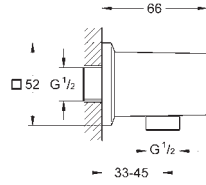

Allure Brilliant

Shower outlet elbow, 1/2"

male connection thread 1/2"

protected against backflow

material: metal

GROHE Long-Life finish