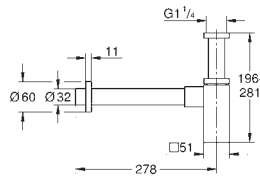

GROHE SPA

GROHE ALLURE BRILLIANT

Ref. No.	Colour	EAN	Retail Guide Price (£)

40 564 000	Chrome	4005176912740	114.46
40 564 DC0	supersteel	4005176491795	160.23
40 564 AL0	brushed hard graphite	4005176491788	183.13

Bottle trap for wash basin
GROHE Long-Life finish
brass body