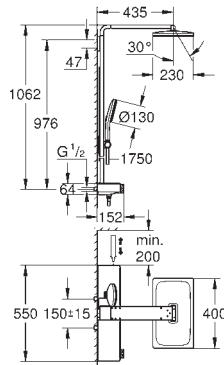

Consisting of:
horizontal 435 mm shower arm
exposed SmartControl thermostat with metal housing
allows change between:
head shower Rainshower Aqua Duo square, 400 x 230 mm, white acrylic spray plate
swing angle 0° - 30°
2 spray patterns:
GROHE PureRain, ActiveRain
hand shower Rainshower Aqua 130 (101 676 0000), white acrylic spray plate
3 spray patterns:
GROHE Rain, Rain+ and ActiveMassage
adjustable height via gliding element
initial Rainshower Aqua Pure unit (101 672 9990) enclosed
shower hose 1750 mm
GROHE Rainshower Aqua Pure removes chlorine and odor (hand shower)
GROHE SmartTip showering spray selection via push of a ring
GROHE Water Saving - Less water, perfect flow
maximum flow rate (at 3 bar): 8.7 l/min
GROHE SmartControl with recessed metal buttons, push for ON-OFF, turn for volume adjustment from GROHE Water Saving to full flow
GROHE ProGrip Metal with knurl structure
GROHE TurboStat compact cartridge with wax thermoelement
GROHE SafeStop safety button at 38°C
(calibration required)
GROHE SafeStop Plus optional temperature limiter at 43°C included
integrated **GROHE EasyReach** shower tray (white glass)
GROHE DreamSpray perfect spray pattern
GROHE Long-Life finish
SpeedClean anti-limescale system
Inner WaterGuide for a longer life
TwistStop preventing the hose from twisting
GROHE CoolTouch prevents scalding on hot surfaces
suitable for instantaneous heaters from 18 kW/h
minimum flow rate 5 l/min.
min. recommended pressure 1.0 bar
internal 6 V lithium battery (42 886 000) type CR-P2
battery lifetime approx. 10 years
replacement filter: Rainshower Aqua Pure unit (101 672 9990)
optional: Rainshower Aqua glass shelf (101 677 0000)
to change the filter, a minimum distance of 20 cm from the right-hand side wall must be maintained

GROHE SPA

100962 000 0	Chrome	4005176949609	2,013.66

ditto, maximum flow rate (at 3 bar): 15 l/min