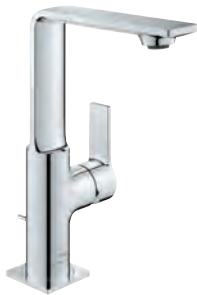

Allure
Basin mixer 1/2"
M-Size
 monobloc installation
 swivelling spout
 28 mm ceramic cartridge
 with **GROHE SilkMove**
GROHE Long-Life finish
GROHE Water Saving - Less water, perfect flow
 maximum flow rate (at 3 bar): 5 l/min
GROHE FastFixation Plus installation system
GROHE AquaGuide adjustable slim air mousseur
 pop-up waste set 1 1/4"
 flexible connection hoses
 temperature limiter