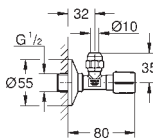

22 037 000	Chrome	4005176305535	8.07

Angle valve 1/2"
pre-roughened connection thread for easy sealing
wall connection 1/2"
outlet thread 3/8"
with length compensation
with compression nut Ø 10 mm
water protected spindle shutoff, brass,
with grease chamber and double o-ring sealing
long connecting shaft
ergonomic metal handle
marking: neutral
metal push-on escutcheon Ø 55 mm
GROHE Long-Life finish