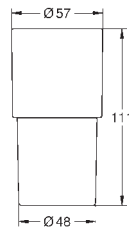

40 882 000		4005176754494	60.36

Glass

material: glass

fits holders Allure 40 278 001 and Atrio 40 884 xx0 (please order separately)