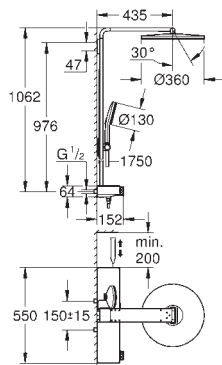

GROHE Rain, Rain+ and ActiveMassage

adjustable height via gliding element

initial Rainshower Aqua Pure unit (101 672 9990) enclosed

shower hose 1750 mm

GROHE Rainshower Aqua Pure removes chlorine and odor (hand shower)

GROHE SmartTip showering spray selection via push of a ring

GROHE Water Saving - Less water, perfect flow

maximum flow rate (at 3 bar): 8.7 l/min

GROHE SmartControl with recessed metal buttons, push for ON-OFF, turn for

volume adjustment from GROHE Water Saving to full flow

GROHE ProGrip Metal with knurl structure

GROHE TurboStat compact cartridge with wax thermoelement

GROHE SafeStop safety button at 38°C

(calibration required)

GROHE SafeStop Plus optional temperature limiter at 43°C included

integrated **GROHE EasyReach** shower tray (black glass)

GROHE DreamSpray perfect spray pattern

GROHE Long-Life finish

SpeedClean anti-limescale system

Inner WaterGuide for a longer life

TwistStop preventing the hose from twisting

GROHE CoolTouch prevents scalding on hot surfaces

suitable for instantaneous heaters from 18 kW/h

minimum flow rate 5 l/min.

min. recommended pressure 1.0 bar

internal 6 V lithium battery (42 886 000) type CR-P2

battery lifetime approx. 10 years

replacement filter: Rainshower Aqua Pure unit (101 672 9990)

optional: Rainshower Aqua glass shelf (101 677 0000)

to change the filter, a minimum distance of 20 cm from the right-hand side wall

must be maintained

101680 KI0 0	black/chrome	4067393032427	2,013.66
101680 KF0 0	phantom black	4067393005735	2,819.11
101680 AL0 0	brushed hard graphite	4067393005476	3,423.23
101680 GL0 0	cool sunrise	4067393005711	3,221.84
101680 GN0 0	brushed cool sunrise	4067393005728	3,423.23
101680 DL0 0	brushed warm sunset	4067393005704	3,423.21
101680 DA0 0	warm sunset	4067393005483	3,221.84
101680 DC0 0	supersteel	4067393005490	2,819.11

ditto, maximum flow rate (at 3 bar): 15 l/min