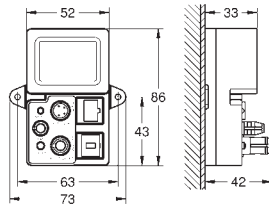

36 475 000   Chrome   4005176758751   730.73

F-digital Deluxe
Bluetooth unit BT-01A for Apple and Android devices
with integrated electronic for wireless data communication
wall mounted
86 x 73 x 42 mm
Features:
reset switch
status indicator (LED)
stand alone/maximum configuration
one-to-one connection
with safety cut-off mechanism (1 user)
safety shutdown in case of connection loss
connection cable set for data communication and power supply (5 m each)
CE approved
Bluetooth transmitter power supply: 12 V
Bluetooth transmitter frequency: 2.4 GHz
Bluetooth range (max. 10 m) varies depending on materials used and walls between transmitter and receiver
requires Base Unit Box 2.0 (36 476 000) or Base Unit Box 4.0 (26 864 000) – to be ordered separately
Bluetooth-enabled device (Bluetooth V2.1 or higher) necessary

System requirements
Android
operating system: as of release 2.3.3
pixel density: 160 dpi minimum
display resolution: 320 x 470 pixels per inch

System requirements
Apple
Apple operating system: as of release iOS 6.0 and above
Mobile devices and GROHE SPA F-digital deluxe App are not included in delivery

36 476 000   Chrome   4005176758768   1,295.38