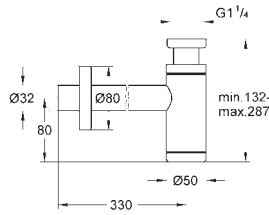

28 912 000	Chrome	4005176266751	104.04
28 912 DC0	supersteel	4005176467905	145.66
28 912 GN0	brushed cool sunrise	4005176467875	166.48
28 912 DL0	brushed warm sunset	4005176467899	166.48
28 912 AL0	brushed hard graphite	4005176467844	166.48

Bottle trap, 1 1/4"
for basins
brass
(screw-top for cleaning)
large sliding escutcheon
GROHE Long-Life finish