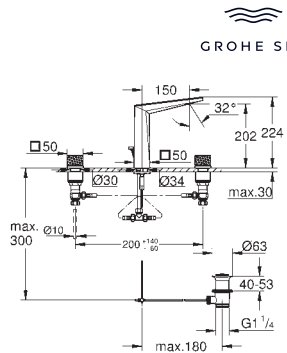

20 672 000	Chrome	4005176791741	2,928.28
20 672 DC0	supersteel	4005176791758	4,392.43
20 672 AL0	brushed hard graphite	4005176791963	4,685.25

Allure Brilliant Private Collection
Three-hole basin mixer 1/2"
L-Size
black Caesarstone knob handles
spout with Vanilla Noir Caesarstone inlay
ceramic headparts 1/2", 90°
GROHE Long-Life finish
GROHE Water Saving - Less water, perfect flow
maximum flow rate (at 3 bar): 5 l/min
spout with integrated mousseur
pop-up waste set 1 1/4"
pressure-proof, flexible connection hoses
between spout and side valves