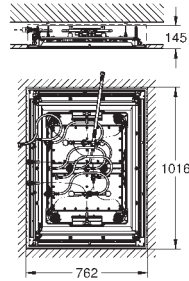

1016 mm x 762 mm x 145 mm
material: metal
minimum flow rate 25 l/min
min. recommended pressure 3.0 bar
1 x AquaCurtain
1 x Pure XL spray
1 x 2 mist spray
2 x GROHE PureRain spray 400 x 190 mm
2 x XL Waterfall (separately controlled)
1 x 4 Bokoma Spray with adjustment angle 20° and combinations
full spectrum LED: soft light with changing rainbow colours
individually adjustable: permanent lighting with colour selection
power supply for light 12 V DC
CE approved

SpeedClean anti-limescale system
GROHE DreamSpray perfect spray pattern

GROHE Long-Life finish

requires rough-in set (26 865 000), F-digital Deluxe base unit box (26 864 000), Bluetooth unit (36 475 000) and various cable connections – all to be ordered separately due to installation situation.

The ceiling construction must be appropriate for the static requirement of the product (total product weight > 70 kg). Ceiling shower has to be controlled by 8 outlets + 1 hand shower outlet and the performance of the waste must be of sufficient size (> 100 l/min). For detailed planning please see separate planning & installation guide before start.

recommendation: configuration with Grohtherm SmartControl

3 x Grohtherm SmartControl (29 126 000)

3 x GROHE Rapido SmartBox (35 604 000)

1 x Rainshower Aqua Cube Stick wall holder set 1 spray (26 886 000)

this product contains built-in LED lamps, which cannot be changed: energy efficiency class: A++