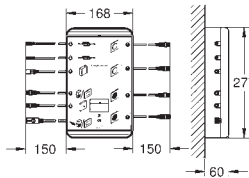

F-digital Deluxe
Base unit box 2.0 Bluetooth (BCU V2.0)
for connecting light, sound and steam modules
Consisting of:
2 plug connections, each for one pair of sound modules (36 473 000)
2 plug connections, each for one pair of light modules (36 472)
2 plug connections for steam module (29 414 000), including 1 connection for steam generator and 1 connection for temperature sensor
2 plug connections for power supply (per power supply max. 4 devices light/sound)
2 plug connections for Bluetooth unit (supply voltage and data line)
CE approved
must be accessible for service
optional the base unit box can be placed into extra equipment 36 474 000 component to be ordered separately

26 864 000   Chrome   4005176758881   1,295.38