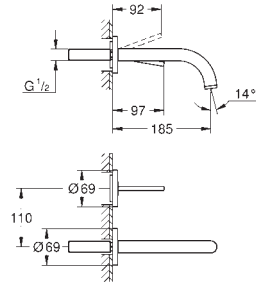

GROHE SPA

GROHE ATRIO

Ref. No.	Colour	EAN	Retail Guide Price (£)

29 410 000	Chrome	4005176762680	476.54
29 410 DC0	supersteel	4005176763427	667.17
29 410 GL0	cool sunrise	4005176763434	714.81
29 410 GN0	brushed cool sunrise	4005176952562	762.46
29 410 DA0	warm sunset	4005176763410	714.81
29 410 DL0	brushed warm sunset	4005176952555	762.46
29 410 AL0	brushed hard graphite	4005176763403	762.46

Atrio
Two-hole basin mixer joystick
wall mounted
without concealed body
set for final installation for 23 429 000
GROHE FeatherControl Joystick cartridge
GROHE Long-Life finish
GROHE Water Saving - Less water, perfect flow
maximum flow rate (at 3 bar): 5 l/min
centre distance 110 mm
projection 185 mm

29 406 000	Chrome	4005176762727	540.08
29 406 DC0	supersteel	4005176762758	756.11
29 406 GL0	cool sunrise	4005176762765	810.12
29 406 GN0	brushed cool sunrise	4005176952500	864.13
29 406 DA0	warm sunset	4005176762741	810.12
29 406 DL0	brushed warm sunset	4005176952494	864.13
29 406 AL0	brushed hard graphite	4005176762734	864.13
ditto, projection 221 mm			

23 429 000		4005176993695	288.93
Rough-in for Joystick 2-hole basin mixers