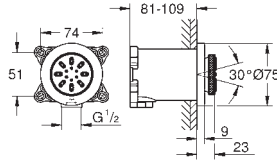

Ref. No.	Colour	EAN	Retail Guide Price (£)
26 801 000	Chrome	4005176722769	147.15
26 801 DC0	supersteel	4005176722837	206.01
26 801 BE0	polished nickel	4005176722813	235.44
26 801 EN0	brushed nickel	4005176722783	250.15
26 801 GL0	cool sunrise	4005176722790	235.44
26 801 GN0	brushed cool sunrise	4005176722820	250.15
26 801 DA0	warm sunset	4005176722851	235.44
26 801 DL0	brushed warm sunset	4005176722868	250.15
26 801 A00	hard graphite	4005176722806	235.44
26 801 AL0	brushed hard graphite	4005176722844	250.15

Rainshower Aqua
Body spray round 2 spray
spray patterns:
PureRain, ActiveJet
including concealed body and compound seal
Ø 75 mm
pivoting range ± 15° rotatable
connection thread 1/2"
throw distance 600 mm
GROHE Water Saving 3.3 l/min flow limiter
GROHE DreamSpray perfect spray pattern
GROHE Long-Life finish
SpeedClean anti-limescale system
min. recommended pressure 1.0 bar
not suitable for instantaneous heater