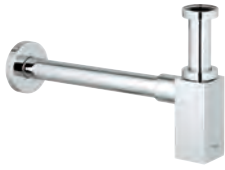

GROHE SPA

GROHE ALLURE BRILLIANT

Ref. No.	Colour	EAN	Retail Guide Price (£)

40 564 000	Chrome	4005176912740	114.46
40 564 DC0	supersteel	4005176491795	160.23
40 564 AL0	brushed hard graphite	4005176491788	183.13

Bottle trap for wash basin
GROHE Long-Life finish
brass body