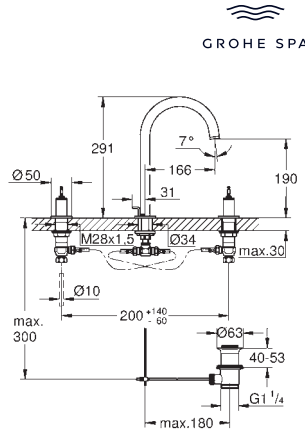

Ref. No.   Colour   EAN   Retail Guide Price (£)

20 593 000	Chrome	4005176511516	635.39
20 593 DC0	supersteel	4005176511455	889.54
20 593 GL0	cool sunrise	4005176511417	953.09
20 593 GN0	brushed cool sunrise	4005176511394	1,016.63
20 593 DA0	warm sunset	4005176511479	953.09
20 593 DL0	brushed warm sunset	4005176499210	1,016.63
20 593 AL0	brushed hard graphite	4005176499272	1,016.63

Atrio Private Collection
Three-hole basin mixer 1/2"
L-Size
ceramic headparts 1/2", 90°
GROHE Long-Life finish
GROHE Water Saving - Less water, perfect flow
maximum flow rate (at 3 bar): 5 l/min
swivel tubular spout with mousseur and stop limiter
adjustable swivel area 0° / 150° / 360°
pop-up waste set 1 1/4"
pressure-proof, flexible connection hoses
for stick handles
to be combined with stick sets 48 458, 48 459 or 48 646, please order separately