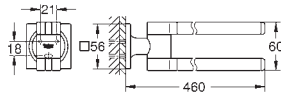

40 342 001	Chrome	4005176531644	266.12
40 342 DC1	supersteel	4005176953620	372.57
40 342 GL1	cool sunrise	4005176531675	399.18
40 342 GN1	brushed cool sunrise	4005176531682	425.80
40 342 DA1	warm sunset	4005176531699	399.18
40 342 DL1	brushed warm sunset	4005176531705	425.80
40 342 AL1	brushed hard graphite	4005176531729	425.80

Allure
Double towel bar
material: metal
pivotable 90°
length 460 mm
concealed fastening
GROHE Long-Life finish