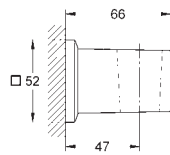

Allure Brilliant
Wall hand Shower holder
non-adjustable
material: metal
GROHE Long-Life finish

26 850 000	Chrome	4005176754456	59.75
26 850 DC0	supersteel	4005176754470	83.66
26 850 AL0	brushed hard graphite	4005176754463	101.58