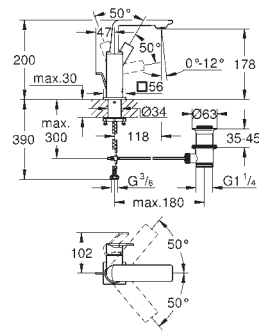

GROHE SPA

32 757 001	Chrome	4005176498589	520.67
32 757 DC1	supersteel	4005176954306	728.93
32 757 GL1	cool sunrise	4005176499319	781.00
32 757 GN1	brushed cool sunrise	4005176499326	833.07
32 757 DA1	warm sunset	4005176499333	781.00
32 757 DL1	brushed warm sunset	4005176499340	833.07
32 757 AL1	brushed hard graphite	4005176499364	833.07

Allure
Basin mixer 1/2"
M-Size
monobloc installation
swivelling spout
28 mm ceramic cartridge
with **GROHE SilkMove**
GROHE Long-Life finish
GROHE Water Saving - Less water, perfect flow
maximum flow rate (at 3 bar): 5 l/min
GROHE FastFixation Plus installation system
GROHE AquaGuide adjustable slim air mousseur
pop-up waste set 1 1/4"
flexible connection hoses
temperature limiter