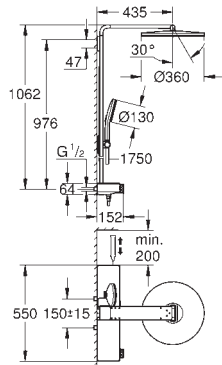

GROHE SPA

GROHE RAINSHOWER AQUA PURE

Ref. No.	Colour	EAN	Retail Guide Price (£)

GROHE SPA

100964 000 0	Chrome	4005176949739	2,013.66

Rainshower Aqua Pure
Shower system with thermostat for wall mounting

Consisting of:
horizontal 435 mm shower arm
exposed SmartControl thermostat with metal housing
allows change between:
head shower Rainshower Aqua Duo round, 360 mm, white acrylic spray plate
swing angle 0° - 30°
2 spray patterns:
GROHE PureRain, ActiveRain
hand shower Rainshower Aqua 130 (101 676 0000), white acrylic spray plate
3 spray patterns:
GROHE Rain, Rain+ and ActiveMassage
adjustable height via gliding element
initial Rainshower Aqua Pure unit (101 672 9990) enclosed
shower hose 1750 mm

GROHE Rainshower Aqua Pure removes chlorine and odor (hand shower)
GROHE SmartTip showering spray selection via push of a ring
GROHE Water Saving - Less water, perfect flow
maximum flow rate (at 3 bar): 8.7 l/min
GROHE SmartControl with recessed metal buttons, push for ON-OFF, turn for volume adjustment from GROHE Water Saving to full flow
GROHE ProGrip Metal with knurl structure
GROHE TurboStat compact cartridge with wax thermoelement
GROHE SafeStop safety button at 38°C
(calibration required)
GROHE SafeStop Plus optional temperature limiter at 43°C included
integrated **GROHE EasyReach** shower tray (white glass)
GROHE DreamSpray perfect spray pattern
GROHE Long-Life finish
SpeedClean anti-limescale system
Inner WaterGuide for a longer life
TwistStop preventing the hose from twisting
GROHE CoolTouch prevents scalding on hot surfaces
suitable for instantaneous heaters from 18 kW/h
minimum flow rate 5 l/min.
min. recommended pressure 1.0 bar
internal 6 V lithium battery (42 886 000) type CR-P2
battery lifetime approx. 10 years
replacement filter: Rainshower Aqua Pure unit (101 672 9990)
optional: Rainshower Aqua glass shelf (101 677 0000)
to change the filter, a minimum distance of 20 cm from the right-hand side wall must be maintained

GROHE SPA

101680 000 0	Chrome	4067393005452	2,013.66

ditto, maximum flow rate (at 3 bar): 15.0 l/min