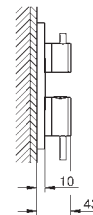

Atrio

Thermostatic bath tub mixer for 2 outlets with integrated shut off/diverter valve

set for final installation for

GROHE Rapido SmartBox 35 600/35 604

GROHE TurboStat compact cartridge with wax thermoelement

GROHE Long-Life finish

wall escutcheon with **GROHE FastFixation**

(covered escutcheon- and shaft sealing, covered fixing)

metal escutcheon, retroactively 6° adjustable

printed hand shower and bath filler symbol

GROHE SafeStop safety button at 38°C

(calibration required)

GROHE SafeStop Plus optional temperature limiter at 43°C or 46°C included

GROHE AquaDimmer, integrated shut off/diverter valve

metal handles

flow performance:

outlet B = 27 l/min

outlet C = 30 l/min

without roughing-in-set

35 604 000		4005176698774	80.96
GROHE Rapido SmartBox universal rough-in box for concealed installation