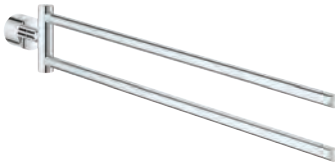

40 888 000	Chrome	4005176754623	206.51
40 888 DC0	supersteel	4005176754654	289.10
40 888 EN0	brushed nickel	4005176754661	330.41
40 888 GL0	cool sunrise	4005176754678	309.75
40 888 GN0	brushed cool sunrise	4005176952746	330.41
40 888 DA0	warm sunset	4005176754647	309.75
40 888 DL0	brushed warm sunset	4005176952739	330.41
40 888 AL0	brushed hard graphite	4005176754630	330.41

Atrio
Towel bar
material: metal
2 arms, pivotable
length 489 mm
concealed fastening
GROHE Long-Life finish