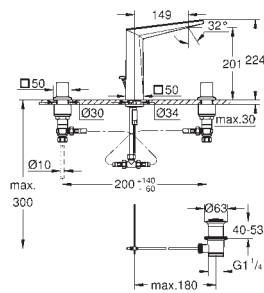

20 668 000	Chrome	4005176795008	2,968.82
20 668 DC0	supersteel	4005176795015	4,700.64
20 668 AL0	brushed hard graphite	4005176795022	4,948.03

Allure Brilliant Private Collection Three-hole basin mixer 1/2" L-Size
white Caesarstone trapeze handles
spout with White Attica Caesarstone inlay
ceramic headparts 1/2", 90°
GROHE Long-Life finish
GROHE Water Saving - Less water, perfect flow
maximum flow rate (at 3 bar): 5 l/min
spout with integrated mousseur
pop-up waste set 1 1/4"
pressure-proof, flexible connection hoses
between spout and side valves