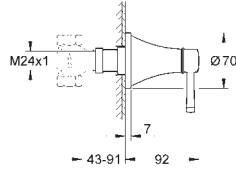

29 420 000	Chrome	4005176757891	126.25
29 420 IGO	chrome/gold	4005176757914	164.11
29 420 DA0	warm sunset	4005176757907	189.37

Grandera
Volume Control Trim
set for final installation for
35 028 000
29 032 000 (preassembled headpart 1/2")
GROHE Long-Life finish
installation depth adjustable
43 - 91 mm