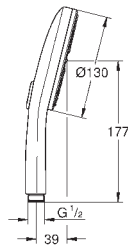

101676 000 0   Chrome   4067393005216   95.73

Rainshower Aqua
Hand shower 3 sprays
white acrylic spray plate
spray patterns:
GROHE Rain, Rain+ and ActiveMassage
GROHE SmartTip showering spray selection via push of a ring
GROHE Water Saving - Less water, perfect flow
maximum flow rate (at 3 bar): 8.4 l/min
GROHE DreamSpray perfect spray pattern
GROHE Long-Life finish
SpeedClean anti-limescale system
Inner WaterGuide for a longer life
Universal Mounting System. Fits all standard shower hoses
suitable for instantaneous heater
min. recommended pressure 1.0 bar