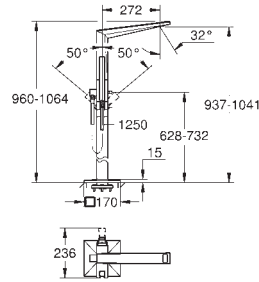

24 423 000	Chrome	4005176795312	4,500.93
24 423 DC0	supersteel	4005176795329	6,751.39
24 423 AL0	brushed hard graphite	4005176795336	7,201.49

Allure Brilliant Private Collection
Single-lever bath mixer 1/2", floor mounted
white Caesarstone handle
spout with White Attica Caesarstone inlay
set for final installation for 45 984 001
without roughing-in-set
GROHE SilkMove 46 mm ceramic cartridge
GROHE Long-Life finish
automatic diverter: bath/shower
spout with integrated mousseur
projection 270 mm
integrated non-return valve
in the shower outlet 1/2"
with shower holder
hand shower Rainshower Aqua Cube Stick
metal shower hose 1250 mm
protected against backflow

45 984 001	Chrome	4005176992056	552.23
Rough-in set 1/2" for floor-mounted mixers/spouts			

29 086 000		4005176935497	406.28
Rough-in set 1/2" for floor-mounted mixers/spouts