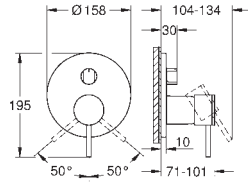

Ref. No. Colour EAN Retail Guide Price (£)

24 356 000	Chrome	4005176762086	428.80
24 356 DC0	supersteel	4005176761164	600.31
24 356 GL0	cool sunrise	4005176761171	643.19
24 356 GN0	brushed cool sunrise	4005176952180	686.07
24 356 DA0	warm sunset	4005176761669	643.19
24 356 DL0	brushed warm sunset	4005176952173	686.07
24 356 AL0	brushed hard graphite	4005176761652	686.07

Atrio
Single-lever mixer with 3-way diverter
set for final installation for
GROHE Rapido SmartBox 35 600/35 604
GROHE SilkMove 46 mm ceramic cartridge
GROHE Long-Life finish
wall escutcheon with GROHE FastFixation
(covered escutcheon- and shaft sealing, covered fixing)
metal escutcheon, retroactively 6° adjustable
metal lever
3-way diverter
flow performance:
outlet A = 27 l/min,
outlet B = 27 l/min,
outlet C = 27 l/min
without roughing-in-set

35 604 000	4005176698774	80.96
GROHE Rapido SmartBox universal rough-in box for concealed installation		

24 357 000	Chrome	4005176762093	704.17
24 357 DC0	supersteel	4005176761201	985.84
24 357 GL0	cool sunrise	4005176761218	1,056.26
24 357 GN0	brushed cool sunrise	4005176952203	1,126.68
24 357 DA0	warm sunset	4005176761195	1,056.26
24 357 DL0	brushed warm sunset	4005176952197	1,126.68
24 357 AL0	brushed hard graphite	4005176761188	1,126.68