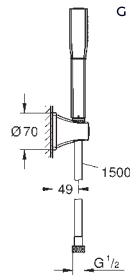

26 901 000	Chrome	4005176757518	182.35
26 901 IGO	chrome/gold	4005176757501	237.06

Grandera Stick
Wall holder set 1 spray
Consisting of:
Stick hand shower (26 852 xx0)
wall hand shower holder (26 896 xx0)
Rotaflex Metal Long-Life TwistStop shower hose 1500 mm (28 417)
GROHE Water Saving 7.6 l/min flow limiter
GROHE DreamSpray perfect spray pattern
Inner WaterGuide for a longer life
GROHE CoolTouch prevents scalding on hot surfaces
GROHE Long-Life finish
SpeedClean anti-limescale system