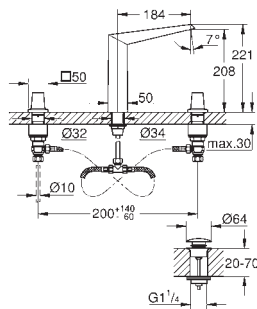

Allure Brilliant
3-hole deck-mount basin mixer
GROHE Water Saving - Less water, perfect flow
maximum flow rate (at 3 bar): 5 l/min
spout with integrated mousseur
red and blue markings on handles for hot and cold water
valves hot/cold with ceramic headparts
Push-open waste set 1 1/4"
pressure-proof, flexible connection hoses
between spout and side valves
technical data
flow pressure min 0.5 bar
recommended pressure 1.0 - 5.0 bar
if static pressure is more than 5 bar fit pressure reducer
avoid major pressure differences between cold and hot water supply
max. temperature hot water inlet: 80°C
recommended temperature hot water inlet (energy saving): 60°C

GROHE SPA

20 664 SD0	stainless steel	4005176763243	27,759.74