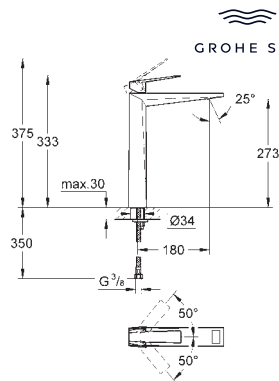

GROHE SPA

GROHE ALLURE BRILLIANT

Ref. No.	Colour	EAN	Retail Guide Price (£)

24 341 000	Chrome	4005176759659	674.07
24 341 DC0	supersteel	4005176759680	943.70
24 341 AL0	brushed hard graphite	4005176759673	1,078.51

Allure Brilliant Basin mixer 1/2" M-Size
monobloc installation
28 mm ceramic cartridge with **GROHE SilkMove** temperature limiter
GROHE Long-Life finish
GROHE Water Saving - Less water, perfect flow
maximum flow rate (at 3 bar): 5 l/min
GROHE FastFixation installation system
spout with integrated mousseur
pop-up waste set 1 1/4"
flexible connection hoses

24 342 000	Chrome	4005176759697	674.07
24 342 DC0	supersteel	4005176759710	943.70
24 342 AL0	brushed hard graphite	4005176759703	1,078.51

ditto, smooth body

24 344 000	Chrome	4005176759734	838.02
24 344 DC0	supersteel	4005176759758	1,173.24
24 344 AL0	brushed hard graphite	4005176759741	1,340.85

Allure Brilliant Single-lever basin mixer 1/2" L-Size
monobloc installation
28 mm ceramic cartridge with **GROHE SilkMove** temperature limiter
GROHE Long-Life finish
GROHE Water Saving - Less water, perfect flow
maximum flow rate (at 3 bar): 5 l/min
GROHE FastFixation installation system
spout with integrated mousseur
pop-up waste set 1 1/4"
flexible connection hoses

24 345 000	Chrome	4005176759765	838.02
24 345 DC0	supersteel	4005176759789	1,173.24
24 345 AL0	brushed hard graphite	4005176759772	1,340.85

ditto, smooth body

24 346 000	Chrome	4005176759796	1,038.43
24 346 DC0	supersteel	4005176759826	1,453.80
24 346 AL0	brushed hard graphite	4005176759819	1,661.49