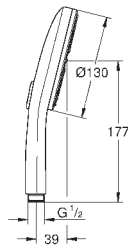

101676 KI0 0   black/chrome   4067393032403   95.73
101676 KF0 0   phantom black   4067393005292   134.02
101676 AL0 0   brushed hard graphite   4067393005230   162.76
101676 GN0 0   brushed cool sunrise   4067393005285   162.76
101676 GL0 0   cool sunrise   4067393005278   153.17
101676 DL0 0   brushed warm sunset   4067393005261   162.76
101676 DA0 0   warm sunset   4067393005247   153.17
101676 DC0 0   supersteel   4067393005254   134.02

Rainshower Aqua
Hand shower 3 sprays
black acrylic spray plate
spray patterns:
GROHE Rain, Rain+ and ActiveMassage
GROHE SmartTip showering spray selection via push of a ring
GROHE Water Saving - Less water, perfect flow
maximum flow rate (at 3 bar): 8.4 l/min
GROHE DreamSpray perfect spray pattern
GROHE Long-Life finish
SpeedClean anti-limescale system
Inner WaterGuide for a longer life
Universal Mounting System. Fits all standard shower hoses
suitable for instantaneous heater
min. recommended pressure 1.0 bar