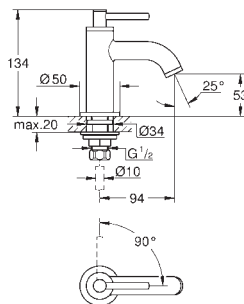

20 658 000	Chrome	4005176763007	317.69
20 658 DC0	supersteel	4005176763038	444.77
20 658 GL0	cool sunrise	4005176763045	476.54
20 658 GN0	brushed cool sunrise	4005176951800	508.31
20 658 DA0	warm sunset	4005176763021	476.54
20 658 DL0	brushed warm sunset	4005176951794	508.31
20 658 AL0	brushed hard graphite	4005176763014	508.31

Aerio
Basin tap 1/2"
headpart 1/2" - 90°
GROHE Long-Life finish
GROHE Water Saving - Less water, perfect flow
maximum flow rate (at 3 bar): 5 l/min
rapid installation system
mousseur
fixed spout
with lever handle