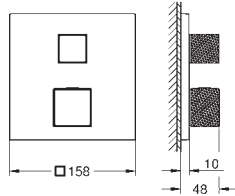

Allure Brilliant
Thermostatic shower mixer for 2 outlets with integrated shut off/diverter valve

black Caesarstone knob handles
set for final installation for
GROHE Rapido SmartBox 35 600/35 604
GROHE TurboStat compact cartridge with wax thermoelement
GROHE Long-Life finish
wall escutcheon with **GROHE FastFixation**
(covered escutcheon- and shaft sealing, covered fixing)
metal escutcheon, retroactively 6° adjustable
printed head and hand shower symbol
GROHE SafeStop safety button at 38°C
(calibration required)
GROHE SafeStop Plus optional temperature limiter at 43°C or 46°C included
GROHE AquaDimmer, integrated shut off/diverter valve
flow performance:
outlet B = 27 l/min
outlet C = 30 l/min
without roughing-in-set

35 604 000	4005176698774	80.96
GROHE Rapido SmartBox universal rough-in box for concealed installation		

29 523 000	Chrome	4005176795633	2,684.28
29 523 DC0	supersteel	4005176795640	4,026.44
29 523 AL0	brushed hard graphite	4005176795657	4,294.87