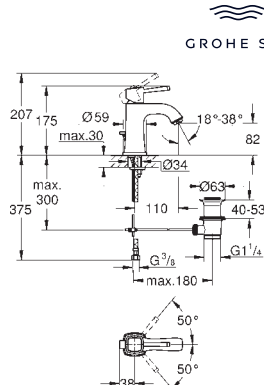

GROHE SPA	24 369 000	Chrome	4005176758089	420.83
	24 369 IGO	chrome/gold	4005176758119	547.08
	24 369 DAO	warm sunset	4005176758102	631.25

Grandera Basin mixer 1/2" M-Size
 monobloc installation
 28 mm ceramic cartridge
 with **GROHE SilkMove** temperature limiter
GROHE Long-Life finish
GROHE Water Saving - Less water, perfect flow
 maximum flow rate (at 3 bar): 5 l/min
GROHE FastFixation installation system
GROHE AquaGuide adjustable mousseur
 pop-up waste set 1 1/4"
 flexible connection hoses