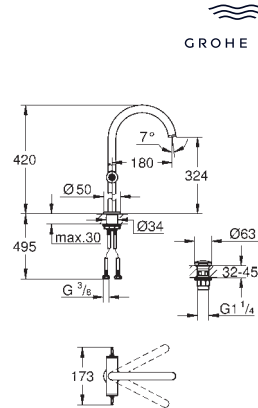

swivel tubular spout with mousseur and stop limiter

adjustable swivel area 0° / 150° / 360°

Push-open waste set 1 1/4"

flexible connection hoses

for stick handles

to be combined with stick sets 48 458, 48 459 or 48 646, please order separately