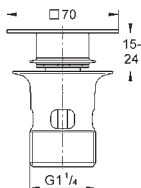

40 565 000	Chrome	4005176912757	92.55
40 565 DC0	supersteel	4005176491702	129.57
40 565 A00	hard graphite	4005176491757	138.82
40 565 AL0	brushed hard graphite	4005176491696	148.07

Waste set with push-open plug
for wash basins with overflow
for replacement in an existing system
GROHE Long-Life finish