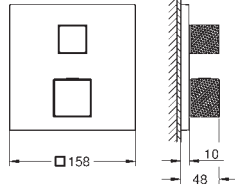

Ref. No.	Colour	EAN	Retail Guide Price (£)

24 429 000	Chrome	4005176795374	983.48
24 429 DC0	supersteel	4005176795381	1,475.21
24 429 AL0	brushed hard graphite	4005176795398	1,573.56

Allure Brilliant
Thermostatic shower mixer for 2 outlets with integrated shut off/diverter valve

white Caesarstone knob handles
set for final installation for
GROHE Rapido SmartBox 35 600/35 604
GROHE TurboStat compact cartridge with wax thermoelement
GROHE Long-Life finish
wall escutcheon with **GROHE FastFixation**
(covered escutcheon- and shaft sealing, covered fixing)
metal escutcheon, retroactively 6° adjustable
printed head and hand shower symbol
GROHE SafeStop safety button at 38°C
(calibration required)
GROHE SafeStop Plus optional temperature limiter at 43°C or 46°C included
GROHE AquaDimmer, integrated shut off/diverter valve
flow performance:
outlet B = 27 l/min
outlet C = 30 l/min
without roughing-in-set

35 604 000	4005176698774	80.96
GROHE Rapido SmartBox universal rough-in box for concealed installation		

24 430 000	Chrome	4005176795404	983.48
24 430 DC0	supersteel	4005176795411	1,475.21
24 430 AL0	brushed hard graphite	4005176794889	1,573.56