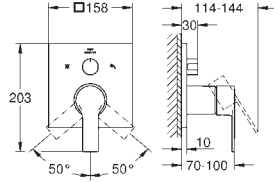

29 176 001	Chrome	4005176507779	520.67
29 176 DC1	supersteel	4005176954276	728.93
29 176 GL1	cool sunrise	4005176507632	781.00
29 176 GN1	brushed cool sunrise	4005176507618	833.07
29 176 DA1	warm sunset	4005176500534	781.00
29 176 DL1	brushed warm sunset	4005176507670	833.07
29 176 AL1	brushed hard graphite	4005176507731	833.07

Allure
Single-lever mixer with 3-way diverter
set for final installation for
GROHE Rapido SmartBox 35 600/35 604
GROHE SilkMove 46 mm ceramic cartridge
GROHE Long-Life finish
wall escutcheon with **GROHE FastFixation**
(covered escutcheon- and shaft sealing, covered fixing)
metal escutcheon, retroactively 6° adjustable
metal lever
3-way diverter
flow performance:
outlet A = 27 l/min,
outlet B = 27 l/min,
outlet C = 27 l/min
without roughing-in-set

35 604 000	4005176698774	80.96

GROHE Rapido SmartBox universal rough-in box for concealed installation