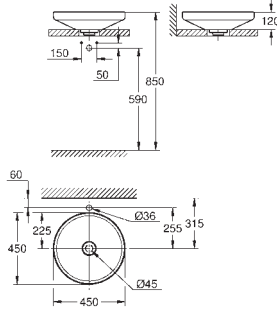

GROHE SPA

GROHE
AIRIO

SPA BATH
TAPS

Ref. No.	Colour	EAN	Retail Guide Price (£)

GROHE SPA

39 958 00H	alpine white	4005176747694	538.03

Airio

Vessel basin round 45

without overflow

450 x 450 mm

including fixation set

including non-closable ceramic waste set

ultra-thin edge design

With **GROHE PureGuard** anti-scale coating and anti-bacterial glazing sanitary ware

GROHE SPA

39 966 00H	alpine white	4005176747779	663.71