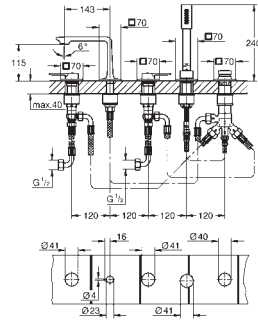

Ref. No.   Colour   EAN   Retail Guide Price (£)

25 221 001	Chrome	4005176509438	1,599.50
25 221 DC1	supersteel	4005176954252	2,239.30
25 221 GL1	cool sunrise	4005176509278	2,399.24
25 221 GN1	brushed cool sunrise	4005176509254	2,559.20
25 221 DA1	warm sunset	4005176509339	2,399.24
25 221 DL1	brushed warm sunset	4005176509315	2,559.20
25 221 AL1	brushed hard graphite	4005176509391	2,559.20

Allure
5-hole bath/shower combination
for installation under tiled surround
ceramic headparts 1/2", 90°
GROHE Long-Life finish
Consisting of:
pre-assembled spout fixing
with lever handles
bath spout with mousseur and diverter bath/shower
Rainshower Aqua hand shower 6.6 l/min
shower hose 2000 mm
flexible connection hoses
connection for shower hose
protected against backflow
optional baseframes for installation: 29 037 001/29 037 002

29 037 001   4005176455490   921.32
Baseframe for installation under tiled surround

29 037 002   4005176519918   921.32
Baseframe for installation under tiled surround

19 316 001	Chrome	4005176513954	1,599.50
19 316 DC1	supersteel	4005176954122	2,239.30
19 316 GL1	cool sunrise	4005176513794	2,399.24
19 316 GN1	brushed cool sunrise	4005176513770	2,559.20
19 316 DA1	warm sunset	4005176513855	2,399.24
19 316 DL1	brushed warm sunset	4005176513831	2,559.20
19 316 AL1	brushed hard graphite	4005176513916	2,559.20