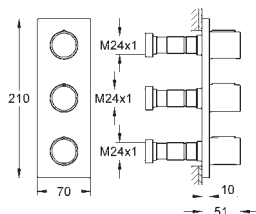

26 880 000   Chrome   4005176759260   711.90

Grotherm F
Triple volume control trim
for use with rough-in box 35 031 000 (1/2" connections)
sold separately
metal handles for volume control
metal wall escutcheon with hidden fixing and hidden sealing
vertical and horizontal installation
GROHE Long-Life finish