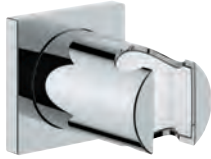

GROHE SPA

GROHE SPA SHOWER ACCESSORIES

SPA SHOWERS

Ref. No.	Colour	EAN	Retail Guide Price (£)

27 075 000	Chrome	4005176833090	38.90
27 075 DC0	supersteel	4067393030546	54.45
27 075 GL0	cool sunrise	4067393030560	62.23
27 075 GN0	brushed cool sunrise	4067393030577	66.12
27 075 DA0	warm sunset	4067393030539	62.23
27 075 DL0	brushed warm sunset	4067393030553	66.12
27 075 A00	hard graphite	4067393030515	62.23
27 075 AL0	brushed hard graphite	4067393030522	66.12

Rainshower
Wall hand Shower holder
non-adjustable
with square escutcheon
GROHE Long-Life finish