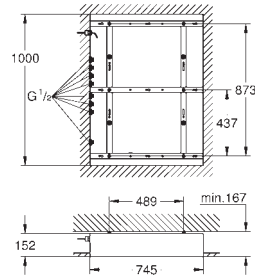

Rainshower Aqua 40"
Rough-in set

for use with Rainshower Aqua 40" AquaSymphony ceiling shower
1000 mm x 745 mm x 152 mm
min. installation depth: 167 mm
Waterways: Brass
1/2" connections

The ceiling construction must be appropriate for the static requirement of the product (total product weight > 70 kg). Ceiling shower has to be controlled by 8 outlets + 1 hand shower outlet and the performance of the waste must be of sufficient size (> 100 l/min). For detailed planning please see separate planning & installation guide before start.