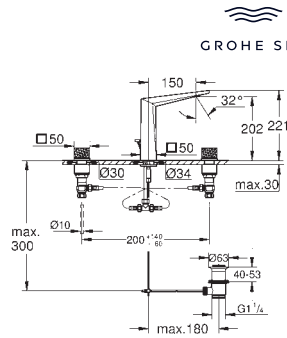

20 670 000	Chrome	4005176791680	1,464.15
20 670 DC0	supersteel	4005176791697	2,196.22
20 670 AL0	brushed hard graphite	4005176791703	2,342.63

Allure Brilliant Private Collection
Three-hole basin mixer 1/2"
L-Size
knurled knob handles
ceramic headparts 1/2", 90°
GROHE Long-Life finish
GROHE Water Saving - Less water, perfect flow
maximum flow rate (at 3 bar): 5 l/min
spout with integrated mousseur
pop-up waste set 1 1/4"
pressure-proof, flexible connection hoses
between spout and side valves