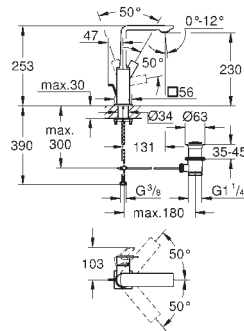

GROHE SPA

32 146 001	Chrome	4005176499388	578.52
32 146 DC1	supersteel	4005176954290	809.93
32 146 GL1	cool sunrise	4005176499418	867.78
32 146 GN1	brushed cool sunrise	4005176499425	925.63
32 146 DA1	warm sunset	4005176499432	867.78
32 146 DL1	brushed warm sunset	4005176499449	925.63
32 146 AL1	brushed hard graphite	4005176499463	925.63

Allure
Single-lever basin mixer 1/2"
L-Size
monobloc installation
swivelling spout
28 mm ceramic cartridge
with **GROHE SilkMove**
GROHE Long-Life finish
GROHE Water Saving - Less water, perfect flow
maximum flow rate (at 3 bar): 5 l/min
GROHE FastFixation Plus installation system
GROHE AquaGuide adjustable slim air mousseur
pop-up waste set 1 1/4"
flexible connection hoses
temperature limiter