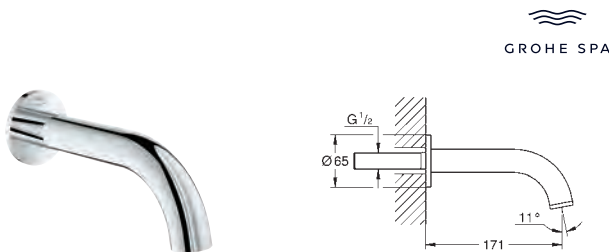

13 487 000	Chrome	4005176761683	285.92
13 487 DC0	supersteel	4005176761720	400.30
13 487 GL0	cool sunrise	4005176761737	428.89
13 487 GN0	brushed cool sunrise	4005176951664	457.48
13 487 DA0	warm sunset	4005176761713	428.89
13 487 DL0	brushed warm sunset	4005176951657	457.48
13 487 AL0	brushed hard graphite	4005176761706	457.48

Atrio
Bath spout
wall mounted
GROHE Long-Life finish
mousseur
projection 171 mm