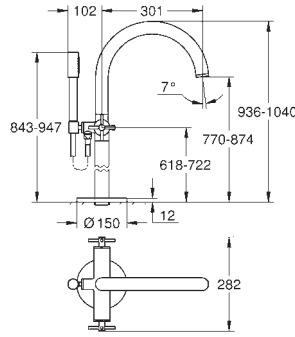

Ref. No. Colour EAN Retail Guide Price (£)

25 272 000	Chrome	4005176762154	2,382.71
25 272 DC0	supersteel	4005176761508	3,335.80
25 272 EN0	brushed nickel	4005176761515	3,812.34
25 272 GL0	cool sunrise	4005176761522	3,574.06
25 272 GN0	brushed cool sunrise	4005176952425	3,812.34
25 272 DA0	warm sunset	4005176761492	3,574.06
25 272 DL0	brushed warm sunset	4005176952418	3,812.34
25 272 AL0	brushed hard graphite	4005176761485	3,812.34

Aerio
Bath / shower mixer 1/2"
floor-mounted installation
with high pillar unions (765 mm)
set for final installation for
45 984 001
ceramic headparts 1/2", 90°
GROHE Long-Life finish
automatic diverter: bath/shower
spout with mousseur
projection 301 mm
integrated non-return valve
in the shower outlet 1/2"
hand shower Rainshower Aqua Stick (26 866)
with shower holder
Silverflex shower hose 1250 mm (28 362)
protected against backflow, with cross handles
Two different sets of caps included. One set with
„H“ and „C“ marking, one set without marking.

45 984 001	Chrome	4005176992056	552.23

Rough-in set 1/2" for floor-mounted mixers/spouts