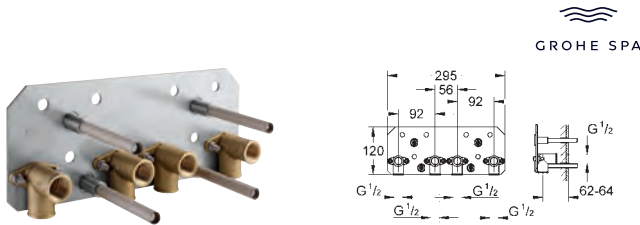

26 855 000   **Chrome**   **4005176759024**   **251.60**

Rainshower Aqua 15"
Rough-in set
for use with Rainshower Aqua 15" multi spray head shower
295 mm (width) x 121 mm (height) x 181 mm (depth)
Max. installation depth: 91 mm
Min. wall thickness: not less than 200 mm
Minimum screw-in depth of stud bolts: 14 mm
Full metal construction
Waterways: Brass
1/2" connections