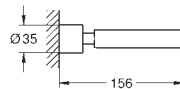

40 885 000	Chrome	4005176752957	92.13
40 885 DC0	supersteel	4005176753985	128.99
40 885 EN0	brushed nickel	4005176753992	147.41
40 885 GL0	cool sunrise	4005176754005	138.19
40 885 GN0	brushed cool sunrise	4005176952685	147.41
40 885 DA0	warm sunset	4005176753978	138.19
40 885 DL0	brushed warm sunset	4005176950278	147.41
40 885 AL0	brushed hard graphite	4005176753961	147.41

Atrio
Glass/soap dish holder
fits soap dish 40 883 000 or hair dryer inlet 40 964 001 (please order separately)
material: metal
concealed fastening
GROHE Long-Life finish