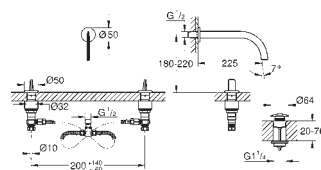

Atrio Icon 3D
3-hole wall-mount basin mixer
GROHE Water Saving - Less water, perfect flow
maximum flow rate (at 3 bar): 5 l/min
open spout for pure laminar water flow
red and blue markings on handles for hot and cold water
valves hot/cold with ceramic headparts
pressure-proof, flexible connection hoses
between spout and side valves
projection 235 mm
technical data
flow pressure min 0.5 bar
recommended pressure 1.0 - 5.0 bar
if static pressure is more than 5 bar fit pressure reducer
avoid major pressure differences between cold and hot water supply
max. temperature hot water inlet: 80°C
recommended temperature hot water inlet (energy saving): 60°C