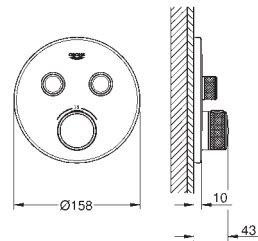

Grotherm SmartControl
Thermostat for concealed installation with 2 valves
set for final installation for
GROHE Rapido SmartBox 35 600/35 604
metal wall escutcheon with **GROHE FastFixation** (covered escutcheon and shaft sealing, covered fixing), retroactively 6° adjustable
GROHE Long-Life finish
GROHE SmartControl push for ON-OFF, turn for volume adjustment from GROHE Water Saving to Full Flow
exchangeable symbols
GROHE TurboStat compact cartridge with wax thermoelement
GROHE ProGrip with knurl structure
GROHE SafeStop safety button at 38°C
(calibration required)
GROHE SafeStop Plus optional temperature limiter at 43°C or 46°C included
built-in non return valve
and dirt strainers
multiple outlets can be run simultaneously
without roughing-in-set
flow performance:
outlet B = 24 l/min
outlet C = 26 l/min
outlet B+C = 29 l/min

35 604 000	4005176698774	80.96
GROHE Rapido SmartBox universal rough-in box for concealed installation