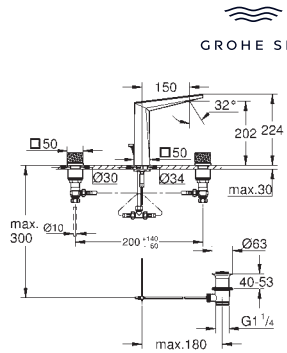

20 671 000	Chrome	4005176791710	2,928.28
20 671 DC0	supersteel	4005176791727	4,392.43
20 671 AL0	brushed hard graphite	4005176791734	4,685.25

Allure Brilliant Private Collection
Three-hole basin mixer 1/2"
L-Size
white Caesarstone knob handles
spout with White Attica Caesarstone inlay
ceramic headparts 1/2", 90°
GROHE Long-Life finish
GROHE Water Saving - Less water, perfect flow
maximum flow rate (at 3 bar): 5 l/min
spout with integrated mousseur
pop-up waste set 1 1/4"
pressure-proof, flexible connection hoses
between spout and side valves