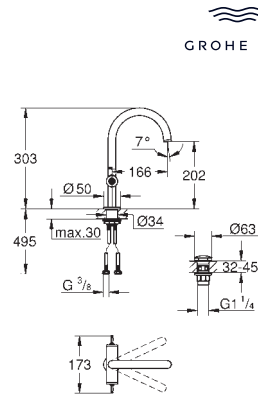

GROHE SPA

GROHE ATRIO PRIVATE COLLECTION

Ref. No.	Colour	EAN	Retail Guide Price (£)

21 134 000	Chrome	4005176499067	508.31
21 134 DC0	supersteel	4005176510915	711.64
21 134 GL0	cool sunrise	4005176510854	762.46
21 134 GN0	brushed cool sunrise	4005176510830	813.30
21 134 DA0	warm sunset	4005176510939	762.46
21 134 DL0	brushed warm sunset	4005176510892	813.30
21 134 AL0	brushed hard graphite	4005176510977	813.30

Atrio Private Collection Basin mixer, 1/2"

L-Size

ceramic headparts 1/2" - 90°

GROHE Long-Life finish

GROHE Water Saving - Less water, perfect flow

maximum flow rate (at 3 bar): 5 l/min

rapid installation system

swivel tubular spout with mousseur and stop limiter

adjustable swivel area 0° / 150° / 360°

Push-open waste set 1 1/4"

flexible connection hoses

for stick handles

to be combined with stick sets 48 458, 48 459 or 48 646, please order separately