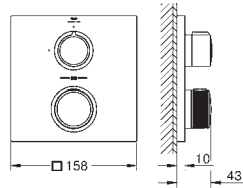

19 380 002	Chrome	4005176513190	549.59
19 380 DC2	supersteel	4005176954153	769.43
19 380 GL2	cool sunrise	4005176513039	824.39
19 380 GN2	brushed cool sunrise	4005176513015	879.35
19 380 DA2	warm sunset	4005176513091	824.39
19 380 DL2	brushed warm sunset	4005176513077	879.35
19 380 AL2	brushed hard graphite	4005176513152	879.35

Allure
Thermostat for concealed installation with one valve
set for final installation for
GROHE Rapido SmartBox 35 600/35 604
GROHE TurboStat compact cartridge with wax thermoelement
GROHE Long-Life finish
wall escutcheon with **GROHE FastFixation**
(covered escutcheon- and shaft sealing, covered fixing)
metal escutcheon, retroactively 6° adjustable
GROHE SafeStop safety button at 38°C
(calibration required)
GROHE SafeStop Plus optional temperature limiter at 43°C or 46°C included
built-in non return valve
and dirt strainers
ceramic stop valve, 120°
metal handles
flow performance:
outlet B = 27 l/min
outlet C = 30 l/min
without roughing-in-set

35 604 000	4005176698774	80.96

GROHE Rapido SmartBox universal rough-in box for concealed installation