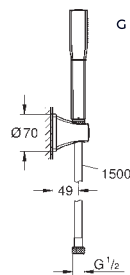

26 901 00F	Chrome	4005176757525	182.35

Grandera Stick
Wall holder set 1 spray
Consisting of:
Stick hand shower
wall hand shower holder (26 896 xx0)
Rotaflex Metal Long-Life TwistStop shower hose 1500 mm (28 417)
GROHE Water Saving 7.6 l/min flow limiter
GROHE DreamSpray perfect spray pattern
Inner WaterGuide for a longer life
GROHE CoolTouch prevents scalding on hot surfaces
GROHE Long-Life finish
SpeedClean anti-limescale system