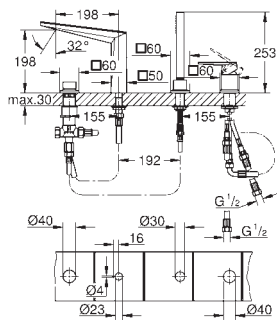

Allure Brilliant Private Collection
4-hole single-lever bath combination
black Caesarstone handle
spout with Vanilla Noir Caesarstone inlay
GROHE SilkMove 46 mm ceramic cartridge
GROHE Long-Life finish
pre-assembled spout fixing
single lever mixer operating element
bath spout with integrated mousseur
diverter bath/shower
hand shower Rainshower Aqua Cube Stick
metal shower hose 2000 mm (always chrome for any colour of the set)
flexible connection hoses
connection for shower hose
protected against backflow
for use with 29 037 000

29 037 000		4005176865749	924.58
Baseframe for installation under tiled surround			

24 422 000	Chrome	4005176795169	4,500.93
24 422 DC0	supersteel	4005176795176	6,751.39
24 422 AL0	brushed hard graphite	4005176795183	7,201.49