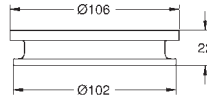

Soap dish

material: glass

fits holders Allure (40 963 001) and Atrio (40 885 xx0), please order separately

GROHE SPA

GROHE ALLURE

SPA BATH
TAPS

Ref. No.	Colour	EAN	Retail Guide Price (£)
----------	--------	-----	------------------------