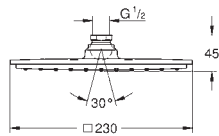

Ref. No.   Colour   EAN   Retail Guide Price (£)

26 868 000   Chrome   4005176759116   575.10

Rainshower Aqua 230
Head shower 1 spray
Rain
230 x 230 mm
material: metal
ball joint with turning angle $\pm 15^\circ$
connection thread 1/2"
GROHE Water Saving 6.6 l/min flow limiter
GROHE DreamSpray perfect spray pattern
GROHE Long-Life finish
SpeedClean anti-limescale system
suitable for instantaneous heater

26 877 000   Chrome   4005176759222   575.12

ditto, maximum flow rate (at 3 bar): 9.5 l/min

26 876 000   Chrome   4005176759215   575.12

ditto, with non-restricted flow

26 890 000   Chrome   4005176759420   167.64

Rainshower Aqua 75
Head shower 1 spray
Normal spray
sprayface: metal
GROHE DreamSpray perfect spray pattern
GROHE Long-Life finish
SpeedClean anti-limescale system