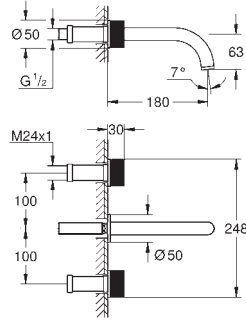

Ref. No.   Colour   EAN   Retail Guide Price (£)

20 589 000	Chrome	4005176511691	720.20
20 589 DC0	supersteel	4005176511592	1,008.26
20 589 GL0	cool sunrise	4005176503306	1,080.30
20 589 GN0	brushed cool sunrise	4005176511530	1,152.31
20 589 DA0	warm sunset	4005176511615	1,080.30
20 589 DL0	brushed warm sunset	4005176511578	1,152.31
20 589 AL0	brushed hard graphite	4005176511653	1,152.28

Atrio Private Collection
3-hole basin mixer
M-Size
wall mounted
set for final installation for 29 025 002
without concealed body
valves hot/cold
with headparts 1/2" - 90°
GROHE Long-Life finish
GROHE Water Saving - Less water, perfect flow
maximum flow rate (at 3 bar): 5 l/min
centre distance 200 mm
projection 180 mm
knobs with metal inlay
can be combined with 48 460 000 or 48 461 000

29 025 002		4005176519895	291.48

Rough-in set for 3-hole basin mixer

20 595 000	Chrome	4005176511233	847.29
20 595 DC0	supersteel	4005176511158	1,186.21
20 595 GL0	cool sunrise	4005176511110	1,270.93
20 595 GN0	brushed cool sunrise	4005176511097	1,355.66
20 595 DA0	warm sunset	4005176511172	1,270.93
20 595 DL0	brushed warm sunset	4005176499234	1,355.66
20 595 AL0	brushed hard graphite	4005176511219	1,355.66