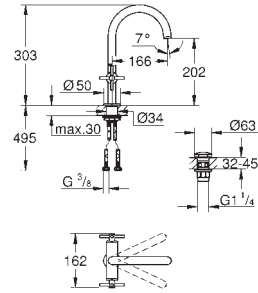

GROHE SPA

GROHE ATRIO

SPA BATH
TAPS

Ref. No. Colour EAN Retail Guide Price (£)

21 144 000	Chrome	4005176763267	508.31
21 144 DC0	supersteel	4005176763298	711.64
21 144 GL0	cool sunrise	4005176763304	762.46
21 144 GN0	brushed cool sunrise	4005176952067	813.30
21 144 DA0	warm sunset	4005176763281	762.46
21 144 DL0	brushed warm sunset	4005176952050	813.30
21 144 AL0	brushed hard graphite	4005176763274	813.30

Atrio
Basin mixer, 1/2"
L-Size
ceramic headparts 1/2", 90°
GROHE Long-Life finish
GROHE Water Saving - Less water, perfect flow
maximum flow rate (at 3 bar): 5 l/min
rapid installation system
swivel tubular spout with mousseur and stop limiter
adjustable swivel area 0° / 150° / 360°
Push-open waste set 1 1/4"
flexible connection hoses
with cross handles
Two different sets of caps included. One set with „H“ and „C“ marking, one set without marking.