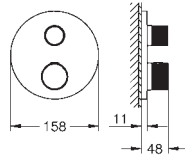

GROHE SPA

GROHE ATRIO PRIVATE COLLECTION

Ref. No.   Colour   EAN   Retail Guide Price (£)

24 396 000	Chrome	4005176786204	1,004.41
24 396 DC0	supersteel	4005176786211	1,406.16
24 396 GL0	cool sunrise	4005176786228	1,506.62
24 396 GN0	brushed cool sunrise	4005176951824	1,607.06
24 396 DA0	warm sunset	4005176786235	1,506.62
24 396 DL0	brushed warm sunset	4005176951817	1,607.06
24 396 AL0	brushed hard graphite	4005176786242	1,607.05

Atrio Private Collection
Thermostatic shower mixer for 2 outlets with integrated shut off/diverter valve with knob

set for final installation for
GROHE Rapido SmartBox 35 600/35 604

GROHE TurboStat compact cartridge with wax thermoelement
GROHE Long-Life finish

wall escutcheon with **GROHE FastFixation**
(covered escutcheon- and shaft sealing, covered fixing)

metal escutcheon, retroactively 6° adjustable
printed head and hand shower symbol

GROHE SafeStop safety button at 38°C
(calibration required)

GROHE SafeStop Plus optional temperature limiter at 43°C or 46°C included
GROHE AquaDimmer, integrated shut off/diverter valve

knobs with metal inlay
can be combined with 48 466 000 or 48 467 000

flow performance:

outlet B = 27 l/min

outlet C = 30 l/min

without roughing-in-set

35 604 000	4005176698774	80.96
GROHE Rapido SmartBox universal rough-in box for concealed installation		

GROHE SPA

48 466 000	4005176523878	371.11