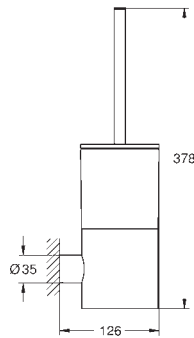

40 892 000	Chrome	4005176755101	277.98
40 892 DC0	supersteel	4005176755132	389.17
40 892 EN0	brushed nickel	4005176755149	444.77
40 892 GL0	cool sunrise	4005176755156	416.97
40 892 GN0	brushed cool sunrise	4005176952821	444.77
40 892 DA0	warm sunset	4005176755125	416.97
40 892 DL0	brushed warm sunset	4005176952814	444.77
40 892 AL0	brushed hard graphite	4005176755118	444.77

Atrio
Toilet brush set
material: glass / metal
wall mounted
concealed fastening
GROHE Long-Life finish

40 791 001	white	4005176323409	8.96
40 791 KS1	velvet black	4005176336379	8.96

Spare Brush Head