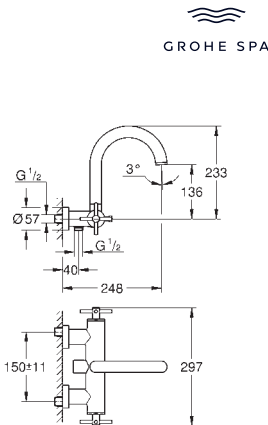

25 268 000	Chrome	088754140470	762.46
25 268 DC0	supersteel	4005176761461	1,067.45
25 268 GL0	cool sunrise	4005176761478	1,143.69
25 268 GN0	brushed cool sunrise	4005176952401	1,219.95
25 268 DA0	warm sunset	4005176761454	1,143.69
25 268 DL0	brushed warm sunset	4005176952395	1,219.95
25 268 AL0	brushed hard graphite	4005176761447	1,219.95

Atrio
Bath / shower mixer 1/2"
wall mounted
ceramic headparts 1/2", 90°
GROHE Long-Life finish
automatic diverter: bath/shower
tubular spout
with stop restriction
mousseur
covered S-unions
protected against backflow
without shower set
with cross handles
Two different sets of caps included. One set with „H“ and „C“ marking, one set without marking.