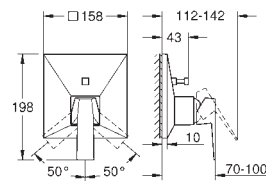

24 279 000	Chrome	4005176759949	462.30
24 279 DC0	supersteel	4005176759963	647.22
24 279 AL0	brushed hard graphite	4005176759956	739.67

Allure Brilliant
Single-lever mixer with 2-way diverter
set for final installation for GROHE Rapido SmartBox 35 600/35 604
GROHE SilkMove 46 mm ceramic cartridge
GROHE Long-Life finish
wall escutcheon with **GROHE FastFixation** (covered escutcheon- and shaft sealing, covered fixing)
metal escutcheon, retroactively 6° adjustable
metal lever
automatic 2-way diverter
flow performance:
outlet B = 27 l/min, outlet C = 27 l/min
without roughing-in-set

35 604 000	4005176698774	80.96

GROHE Rapido SmartBox universal rough-in box for concealed installation