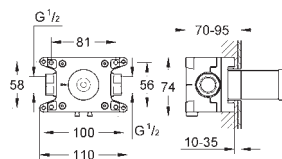

35 028 000

4005176908316

160.19

**GROHE Rapido C
Rough-in for single volume control**

for grid installation of Grohtherm Custom Shower system
built-in box with removable protection cover
waterproof membrane base for wall sealing
for masonry and drywall installation
fixing points for front and back wall
body of DR brass
pre-assembled ceramic headpart 3/4"
connection threads 1/2"
installation depth 70 - 95 mm