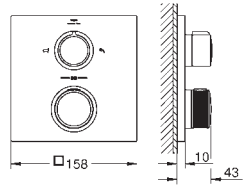

Allure
Thermostat for concealed installation with 2-way diverter hand shower/bath filler
set for final installation for
GROHE Rapido SmartBox 35 600/35 604
GROHE TurboStat compact cartridge with wax thermoelement
GROHE Long-Life finish
wall escutcheon with **GROHE FastFixation**
(covered escutcheon- and shaft sealing, covered fixing)
metal escutcheon, retroactively 6° adjustable
printed hand shower and bath filler symbol
GROHE SafeStop safety button at 38°C
(calibration required)
GROHE SafeStop Plus optional temperature limiter at 43°C or 46°C included
GROHE AquaDimmer, integrated shut off/diverter valve
flow performance:
outlet B = 27 l/min
outlet C = 30 l/min
without roughing-in-set

35 604 000 4005176698774 80.96
GROHE Rapido SmartBox universal rough-in box for concealed installation