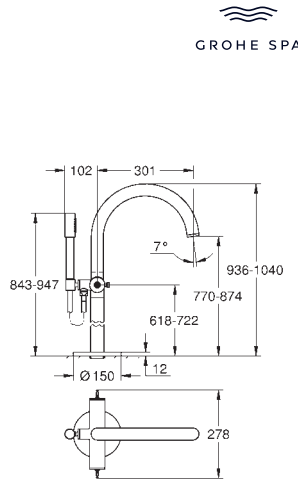

25 227 000	Chrome	4005176508356	2,382.71
25 227 DC0	supersteel	4005176508257	3,335.80
25 227 GL0	cool sunrise	4005176508196	3,574.06
25 227 GN0	brushed cool sunrise	4005176508172	3,812.34
25 227 DA0	warm sunset	4005176508271	3,574.06
25 227 DL0	brushed warm sunset	4005176508233	3,812.34
25 227 AL0	brushed hard graphite	4005176508318	3,812.34

Atrio Private Collection
Bath / shower mixer 1/2"
floor-mounted installation
with high pillar unions (765 mm)
set for final installation for
45 984 001
without roughing-in-set
ceramic headparts 1/2", 90°
GROHE Long-Life finish
automatic diverter: bath/shower
projection 301 mm
integrated non-return valve
in the shower outlet 1/2"
hand shower with holder
Silverflex shower hose 1250 mm (28 362)
protected against backflow
for stick handles
to be combined with stick sets 48 646, 48 458 or 48 459, please order separately

45 984 001   Chrome   4005176992056   552.23
Rough-in set 1/2" for floor-mounted mixers/spouts

48 458 000	Chrome	4005176523793	494.81
48 458 DC0	supersteel	4005176787249	494.81
48 458 GL0	cool sunrise	4005176787256	494.81
48 458 GN0	brushed cool sunrise	4005176951848	692.73
48 458 DA0	warm sunset	4005176788468	494.81
48 458 DL0	brushed warm sunset	4005176951831	692.73
48 458 AL0	brushed hard graphite	4005176788475	494.81

Atrio Private Collection
Sticks made from White Attica Caesarstone material
can be combined with Atrio Private Collection:
one-hole basin mixer L-Size 21 134
one-hole basin mixer XL-Size 21 140
three-hole basin mixers 20 587 and 20 593
bath mixer 25 227
Two different sets of caps included. One set with
„H“ and „C“ marking, one set without marking.
Caesarstone is a quartz composite material. Structures and textures on the
surface may vary and are unique.