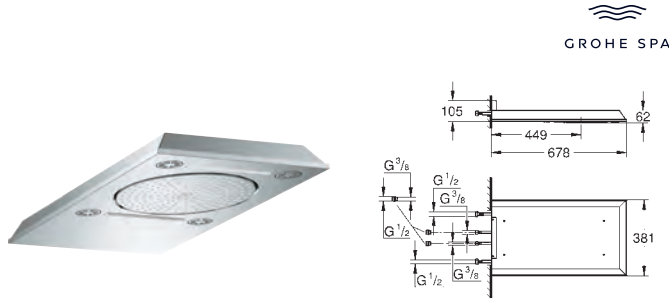

Ref. No.   Colour   EAN   Retail Guide Price (£)

26 887 000   **Chrome**   **4005176759383**   **3,659.66**

Rainshower Aqua 15"
Head shower 3 sprays
Rain, Bokoma Spray, Waterfall and combinations
381 mm (width) x 60 mm (height) x 677 mm (depth)
material: metal
GROHE DreamSpray perfect spray pattern
GROHE Long-Life finish
GROHE XL Waterfall extra wide waterfall spray
SpeedClean anti-limescale system
flow of single spray at 3 bar:
1 x Rain spray 300 mm: ca. 20 l/min
2 x XL Waterfall: 1 Waterfall: 20 l, 2 Waterfall: 32 l/min
4 x Bokoma Spray with adjustment angle 20°: 20 l/min
requires rough-in set (26 855 000) - to be ordered separately
head shower has to be controlled by 4 outlets