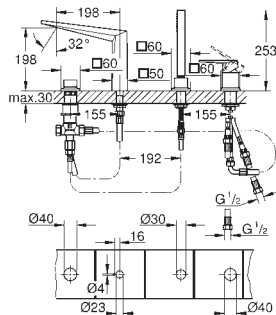

Allure Brilliant Private Collection
4-hole single-lever bath combination

knurled handle
GROHE SilkMove 46 mm ceramic cartridge
GROHE Long-Life finish
pre-assembled spout fixing
single lever mixer operating element
bath spout with integrated mousseur
diverter bath/shower
hand shower Rainshower Aqua Cube Stick
metal shower hose 2000 mm (always chrome for any colour of the set)
flexible connection hoses
connection for shower hose
protected against backflow
for use with 29 037 000

29 037 000	4005176865749	924.58
Baseframe for installation under tiled surround