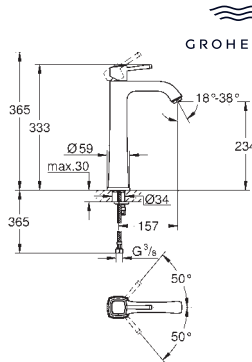

GROHE SPA	24 371 000	Chrome	4005176758164	557.59
	24 371 IGO	chrome/gold	4005176758171	724.87

Grandera Basin mixer 1/2" XL-Size
for free-standing basins
28 mm ceramic cartridge
with **GROHE SilkMove** temperature limiter
GROHE Long-Life finish
GROHE Water Saving - Less water, perfect flow
maximum flow rate (at 3 bar): 5 l/min
GROHE FastFixation installation system
GROHE AquaGuide adjustable mousseur
smooth body
flexible connection hoses