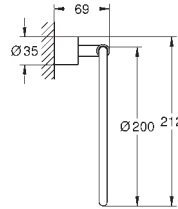

40 887 000	Chrome	4005176754562	123.90
40 887 DC0	supersteel	4005176754593	173.46
40 887 EN0	brushed nickel	4005176754609	198.24
40 887 GL0	cool sunrise	4005176754616	185.85
40 887 DA0	warm sunset	4005176754586	185.85
40 887 DL0	brushed warm sunset	4005176952715	198.24
40 887 AL0	brushed hard graphite	4005176754579	198.24

Atrio
Towel ring
material: metal
concealed fastening
GROHE Long-Life finish