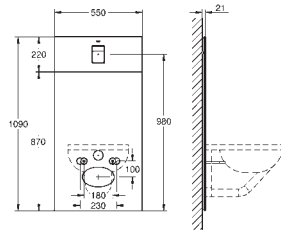

39 980 KS0   **velvet black**   **4005176770647**   **1,042.03**

Glass Cover Skate Cosmopolitan
for Rapid SL 1.13 m
with flushing cistern GD 2
for connecting shower toilet Sensia Arena or common wall-hung WCs
for tiled/plastered walls
two-piece glass cover made of tempered safety glass (8 mm)
upper part removable for maintenance
flush plate Skate Cosmopolitan, chrome, flush plate is kept flush with glass cover
HPL mounting plate with hole pattern for all connections
mounting plate with concealed water connection for shower toilet Sensia Arena
mounting plate with with quality edges in silver finish
Set for noise protection
including accessory for mounting glass plate and WC ceramic