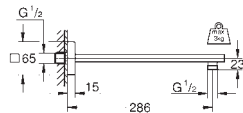

27 709 000 Chrome 4005176909092 126.98

Rainshower
Shower arm 286 mm
 material: metal
 connection thread 1/2"
 with square escutcheon and rectangular arm
 suitable for square Rainshower Allure and Euphoria Cube head shower
GROHE Long-Life finish