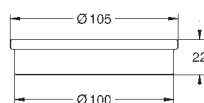

40 883 000		4005176755262	69.89

Soap dish
material: glass
fits holders Allure (40 963 001) and Atrio (40 885 xx0), please order separately