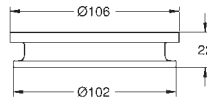

GROHE SPA

GROHE
ATRIO

SPA BATH
TAPS

Ref. No.	Colour	EAN	Retail Guide Price (£)

40 964 001	chrome/frosted granite	4005176531019	43.40

Allure
Hair dryer inlet
material: plastic
fits holders Allure (40 963 xx1) and Atrio (40 885 xx0), please order separately