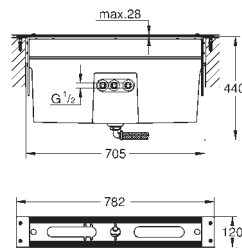

29 037 002

4005176519918

921.32

**4/5-hole bath combination (optional)
baseframe for installation
under tiled surround**

base frame
drainage box with integrated outlet for splash water
allows for waterproofing of wall construction surrounding the concealed body with sealing sleeve
caps to cover screw fixations always come in chrome color