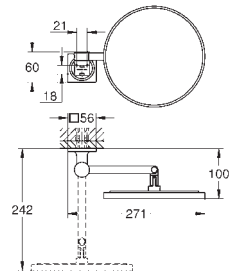

GROHE SPA

GROHE ALLURE

Ref. No.	Colour	EAN	Retail Guide Price (£)

40 967 001	Chrome	4005176531323	202.48
40 967 DC1	supersteel	4005176952883	283.47
40 967 GL1	cool sunrise	4005176531354	303.73
40 967 GN1	brushed cool sunrise	4005176531361	323.98
40 967 DA1	warm sunset	4005176531378	303.73
40 967 DL1	brushed warm sunset	4005176531385	323.98
40 967 AL1	brushed hard graphite	4005176531408	323.98

Allure
Beauty / shaving mirror
wall mounted
magnification: x 7
material: glass / metal
concealed fastening
GROHE Long-Life finish