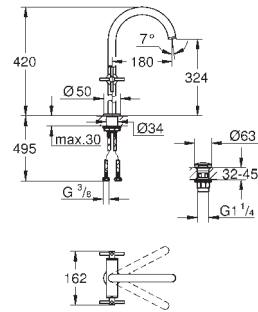

Atrio
Basin mixer, 1/2"
L-Size
ceramic headparts 1/2", 90°
GROHE Long-Life finish
GROHE Water Saving - Less water, perfect flow
maximum flow rate (at 3 bar): 5 l/min
rapid installation system
swivel tubular spout with mousseur and stop limiter
adjustable swivel area 0° / 150° / 360°
Push-open waste set 1 1/4"
flexible connection hoses
with cross handles
Two different sets of caps included. One set with „H“ and „C“ marking, one set without marking.