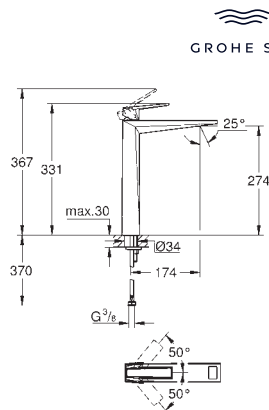

24 418 000	Chrome	4005176794919	1,545.49
24 418 DC0	supersteel	4005176794926	2,318.24
24 418 AL0	brushed hard graphite	4005176795473	2,472.78

Allure Brilliant Private Collection
Basin mixer 1/2"
XL-Size
lever with white Caesarstone inlay
monobloc installation
for free-standing basins
28 mm ceramic cartridge
with **GROHE SilkMove**
temperature limiter
GROHE Long-Life finish
GROHE Water Saving - Less water, perfect flow
maximum flow rate (at 3 bar): 5 l/min
GROHE FastFixation installation system
spout with integrated mousseur
smooth body
flexible connection hoses