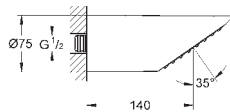

27 709 000 Chrome 4005176909092 126.98

Rainshower
Shower arm 286 mm
 material: metal
 connection thread 1/2"
 with square escutcheon and rectangular arm
 suitable for square Rainshower Allure and Euphoria Cube head shower
GROHE Long-Life finish