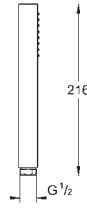

Ref. No.	Colour	EAN	Retail Guide Price (£)

26 885 000	Chrome	4005176759314	112.04
26 885 DC0	supersteel	4005176759345	156.85
26 885 GL0	cool sunrise	4005176950179	179.26
26 885 DA0	warm sunset	4005176950162	179.26
26 885 DL0	brushed warm sunset	4005176759352	190.46
26 885 A00	hard graphite	4005176759321	179.26
26 885 AL0	brushed hard graphite	4005176759338	190.46

Rainshower Aqua Cube Stick
Hand shower 1 spray
Normal spray
material: metal
GROHE Water Saving 9,5 l/min flow limiter
GROHE DreamSpray perfect spray pattern
GROHE Long-Life finish
SpeedClean anti-limescale system
Inner WaterGuide for a longer life
Universal Mounting System. Fits all standard shower hoses

26 867 000	Chrome	4005176759000	112.02
ditto, with GROHE Water Saving 6.6 l/min flow limiter			

26 884 000	Chrome	4005176759307	112.04
ditto, with non-restricted flow			

26 886 000	Chrome	4005176759376	156.84