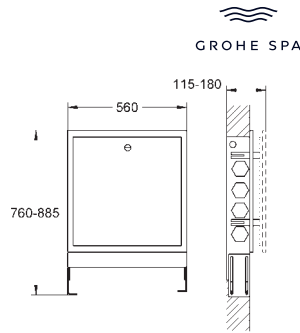

36 474 000	Chrome	4005176758744	341.45

GROHE SPA F-digital Deluxe
Rough-in set base unit box
for use with base unit box (26 864 000 or 36 476 000)
550 x 700 x 110 mm
height (100 mm) and depth (50 mm) adjustable
with adjustable front frame for installation in wall niches
with adjustable front frame for installation in wall niches
galvanized and powder coated (RAL 9010, pure white) steel plate
1 mm thick steel plate
with two mounting rails and elbow for power outlets
and mounting materials