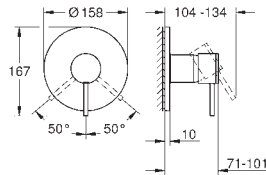

24 354 000	Chrome	4005176762062	364.58
24 354 DC0	supersteel	4005176761591	510.40
24 354 GL0	cool sunrise	4005176761607	546.87
24 354 GN0	brushed cool sunrise	4005176952142	583.32
24 354 DA0	warm sunset	4005176761584	546.87
24 354 DL0	brushed warm sunset	4005176952135	583.32
24 354 AL0	brushed hard graphite	4005176761577	583.32

Atrio
Single-lever shower mixer trim
set for final installation for
GROHE Rapido SmartBox 35 600/35 604
GROHE SilkMove 46 mm ceramic cartridge
GROHE Long-Life finish
wall escutcheon with GROHE FastFixation
(covered escutcheon- and shaft sealing, covered fixing)
metal escutcheon, retroactively 6° adjustable
metal lever
flow performance:
outlet B or C = 30 l/min
without roughing-in-set

35 604 000	4005176698774	80.96

GROHE Rapido SmartBox universal rough-in box for concealed installation