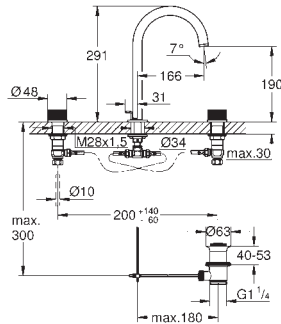

Atrio Private Collection
Three-hole basin mixer 1/2"
L-Size
ceramic headparts 1/2", 90°
GROHE Long-Life finish
GROHE Water Saving - Less water, perfect flow
maximum flow rate (at 3 bar): 5 l/min
swivel tubular spout with mousseur and stop limiter
adjustable swivel area 0° / 150° / 360°
pop-up waste set 1 1/4"
pressure-proof, flexible connection hoses
between spout and side valves
knobs with metal inlay
can be combined with 48 460 000 or 48 461 000

25 229 000	Chrome	4005176507977	3,177.33
25 229 DC0	supersteel	4005176507878	4,448.26
25 229 GL0	cool sunrise	4005176507816	4,765.95
25 229 GN0	brushed cool sunrise	4005176507793	5,083.72
25 229 DA0	warm sunset	4005176507892	4,765.95
25 229 DL0	brushed warm sunset	4005176507854	5,083.72
25 229 AL0	brushed hard graphite	4005176507939	5,083.68