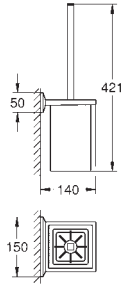

GROHE SPA

GROHE ALLURE BRILLIANT

Ref. No.

Colour

EAN

Retail Guide
Price (£)

GROHE SPA

40 900 000

Chrome

4005176754371

517.77

Allure Brilliant

Toilet brush set

material: glass / metal

wall mounted

concealed fastening

GROHE Long-Life finish