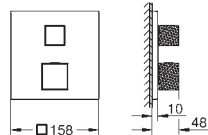

Allure Brilliant
Thermostatic shower mixer for 2 outlets with integrated shut off/diverter valve
knurled handle
set for final installation for
GROHE Rapido SmartBox 35 600/35 604
GROHE TurboStat compact cartridge with wax thermoelement
GROHE Long-Life finish
wall escutcheon with **GROHE FastFixation**
(covered escutcheon- and shaft sealing, covered fixing)
metal escutcheon, retroactively 6° adjustable
printed head and hand shower symbol
GROHE SafeStop safety button at 38°C
(calibration required)
GROHE SafeStop Plus optional temperature limiter at 43°C or 46°C included
GROHE AquaDimmer, integrated shut off/diverter valve
flow performance:
outlet B = 27 l/min
outlet C = 30 l/min
without roughing-in-set

35 604 000		4005176698774	80.96
GROHE Rapido SmartBox universal rough-in box for concealed installation