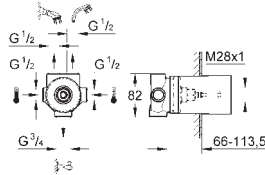

29 033 000		4005176845338	311.16

5-way diverter
concealed body
wall installation
with ceramic sealing disks
connection cold and hot 1/2"
2 outlets 1/2"
1 bath outlet 3/4"
installation depth adjustable
66 - 113 mm
DR-brass