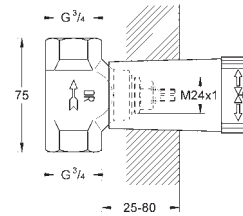

29 802 000	Chrome	4005176504853	47.13

Concealed stop valve 3/4"
pre-assembled headpart 3/4"
short spindle
protection sleeve
thread union 3/4"
DR-brass