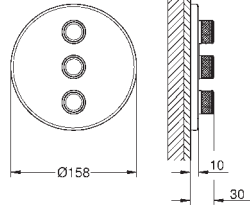

Ref. No.	Colour	EAN	Retail Guide Price (£)

29 122 000	Chrome	4005176412288	410.96
29 122 DC0	supersteel	4005176455117	575.35
29 122 GL0	cool sunrise	4005176515194	616.46
29 122 DA0	warm sunset	4005176515217	616.46
29 122 DL0	brushed warm sunset	4005176515224	657.55
29 122 A00	hard graphite	4005176515231	616.46
29 122 AL0	brushed hard graphite	4005176455124	657.55

**Grotherm SmartControl
Triple volume control trim**

set for final installation for
GROHE Rapido SmartBox 35 600/35 604/35 601
metal wall escutcheon with **GROHE FastFixation** (covered escutcheon
and shaft sealing, covered fixing), retroactively 6° adjustable
10 mm thin profile escutcheon

GROHE Long-Life finish

GROHE SmartControl push for ON-OFF, turn for volume adjustment from
GROHE Water Saving to Full Flow
exchangeable symbols

GROHE ProGrip with knurl structure
multiple outlets can be run simultaneously

without roughing-in-set

flow performance:
outlet D = 28 l/min
outlet E = 28 l/min
outlet A = 28 l/min
outlet D+E+A = 65 l/min

35 604 000	4005176698774	80.96
GROHE Rapido SmartBox universal rough-in box for concealed installation