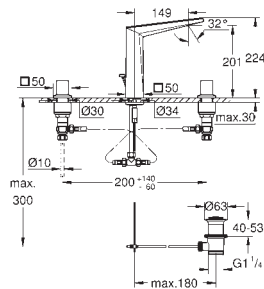

20 669 000	Chrome	4005176795039	2,968.82
20 669 DC0	supersteel	4005176795046	4,700.64
20 669 AL0	brushed hard graphite	4005176795053	4,948.03