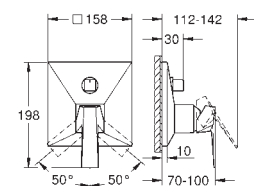

24 340 000	Chrome	4005176759970	489.65
24 340 DC0	supersteel	4005176759994	685.51
24 340 AL0	brushed hard graphite	4005176759987	783.44

Allure Brilliant
Single-lever mixer with 3-way diverter
set for final installation for GROHE Rapido SmartBox 35 600/35 604
GROHE SilkMove 46 mm ceramic cartridge
GROHE Long-Life finish
wall escutcheon with **GROHE FastFixation** (covered escutcheon- and shaft sealing, covered fixing)
metal escutcheon, retroactively 6° adjustable
metal lever
3-way diverter
flow performance:
outlet A = 27 l/min,
outlet B = 27 l/min,
outlet C = 27 l/min
without roughing-in-set

35 604 000	4005176698774	80.96

GROHE Rapido SmartBox universal rough-in box for concealed installation