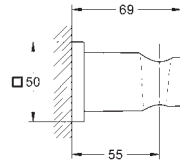

GROHE SPA

GROHE SPA SHOWER ACCESSORIES

SPA SHOWERS

Ref. No.	Colour	EAN	Retail Guide Price (£)

27 075 000	Chrome	4005176833090	38.90
27 075 DC0	supersteel	4067393030546	54.45
27 075 GL0	cool sunrise	4067393030560	62.23
27 075 GN0	brushed cool sunrise	4067393030577	66.12
27 075 DA0	warm sunset	4067393030539	62.23
27 075 DL0	brushed warm sunset	4067393030553	66.12
27 075 A00	hard graphite	4067393030515	62.23
27 075 AL0	brushed hard graphite	4067393030522	66.12

Rainshower
Wall hand Shower holder
non-adjustable
with square escutcheon
GROHE Long-Life finish