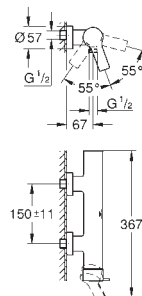

Ref. No. Colour EAN Retail Guide Price (£)

19 309 002	Chrome	4005176499982	1,070.27
19 309 DC2	supersteel	4005176954108	1,498.36
19 309 GL2	cool sunrise	4005176514197	1,605.39
19 309 GN2	brushed cool sunrise	4005176514173	1,712.42
19 309 DA2	warm sunset	4005176514241	1,605.39
19 309 DL2	brushed warm sunset	4005176514227	1,712.42
19 309 AL2	brushed hard graphite	4005176514289	1,712.42

Allure

2-hole basin mixer

S-Size

wall mounted

without concealed body

set for final installation for

23 429 000

GROHE FeatherControl Joystick cartridge

GROHE Long-Life finish

GROHE Water Saving - Less water, perfect flow

maximum flow rate (at 3 bar): 5 l/min

GROHE AquaGuide adjustable slim air mousseur

centre distance 110 mm

projection 154 mm

19 386 002	Chrome	4005176512995	1,099.20
19 386 DC2	supersteel	4005176954160	1,538.87
19 386 GL2	cool sunrise	4005176512834	1,648.79
19 386 GN2	brushed cool sunrise	4005176512810	1,758.71
19 386 DA2	warm sunset	4005176512896	1,648.79
19 386 DL2	brushed warm sunset	4005176512872	1,758.71
19 386 AL2	brushed hard graphite	4005176512957	1,758.71

ditto, projection 212 mm

23 429 000

Rough-in for Joystick 2-hole basin mixers

4005176993695

288.93

24 160 001	Chrome	4005176596230	520.67
24 160 DC1	supersteel	4005176954245	728.94
24 160 GL1	cool sunrise	4005176596261	781.02
24 160 GN1	brushed cool sunrise	4005176596278	833.08
24 160 DA1	warm sunset	4005176596285	781.02
24 160 DL1	brushed warm sunset	4005176598692	833.08
24 160 AL1	brushed hard graphite	4005176598715	833.08

Allure

Bidet mixer 1/2"

monobloc installation

28 mm ceramic cartridge

with GROHE SilkMove

GROHE Long-Life finish

ball-joint mousseur

pop-up waste set 1 1/4"

flexible connection hoses