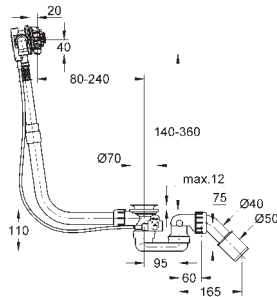

Ref. No.	Colour	EAN	Retail Guide Price (£)

22 012 000	Chrome	4005176906343	56.57
22 012 DC0	supersteel	4005176525742	79.19
22 012 AL0	brushed hard graphite	4005176585944	90.50

Eurocube
Angle valve 1/2"
wall connection 1/2"
outlet thread 3/8"
cartridge headpart
metal handle
marking: neutral
metal push-on escutcheon

19 952 000	Chrome	4005176174230	66.83
19 952 DC0	supersteel	4005176467776	282.17
19 952 GL0	cool sunrise	4005176352423	302.32
19 952 GN0	brushed cool sunrise	4005176468117	322.48
19 952 DA0	warm sunset	4005176351945	302.32
19 952 DL0	brushed warm sunset	4005176468124	322.48
19 952 AL0	brushed hard graphite	4005176353376	322.48

Talentofill
Inlet-, pop-up and waste-system
set for final installation
escutcheon
supply part
waste plug
fixing set
in combination with Talentofill
28 990 000/28 991 000

28 990 000	Chrome	4005176174025	177.33

Talentofill
Inlet-, pop-up and waste-system
for normal baths
without finishing trim set
with bottle trap and 45°-outlet-bend