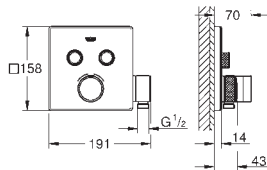

29 125 000 Chrome 4005176413315 747.22

Grohtherm SmartControl
Thermostat for concealed installation with 2 valves and integrated shower holder
set for final installation for
GROHE Rapido SmartBox 35 600/35 604
metal wall escutcheon with **GROHE FastFixation** (covered escutcheon and shaft sealing, covered fixing), retroactively 6° adjustable
GROHE Long-Life finish
GROHE SmartControl push for ON-OFF, turn for volume adjustment from GROHE Water Saving to Full Flow
exchangeable symbols
GROHE TurboStat compact cartridge with wax thermoelement
GROHE ProGrip with knurl structure
GROHE SafeStop safety button at 38°C
(calibration required)
GROHE SafeStop Plus optional temperature limiter at 43°C or 46°C included
built-in non return valve
and dirt strainers
multiple outlets can be run simultaneously
integrated shower union with shower outlet 1/2"
without roughing-in-set
flow performance:
outlet B = 24 l/min
hand shower = 12 l/min
outlet B + hand shower = 27 l/min

35 604 000	4005176698774	80.96
GROHE Rapido SmartBox universal rough-in box for concealed installation