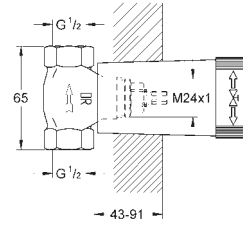

GROHE SPA

GROHE ROUGH-IN SETS

Ref. No.	Colour	EAN	Retail Guide Price (£)

29 032 000		4005176845277	37.94

Concealed valve
pre-assembled headpart 1/2"
threaded union 1/2"
installation depth adjustable
43 - 91 mm
DR-brass