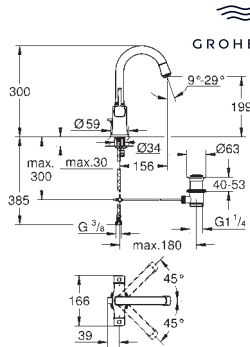

GROHE SPA	20 666 000	Chrome	4005176761546	505.00
	20 666 IGO	chrome/gold	4005176761553	656.47

Grandera Two-handle basin mixer, 1/2" L-Size
monobloc installation
valves hot/cold
with headparts 1/2" - 90°
GROHE Long-Life finish
GROHE Water Saving - Less water, perfect flow
maximum flow rate (at 3 bar): 5 l/min
GROHE AquaGuide adjustable mousseur
swivel spout
pop-up waste set 1 1/4"
flexible connection hoses