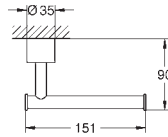

GROHE SPA

GROHE ATRIO

Ref. No.	Colour	EAN	Retail Guide Price (£)

40 891 000	Chrome	4005176754807	139.78
40 891 DC0	supersteel	4005176754838	195.70
40 891 EN0	brushed nickel	4005176755088	223.66
40 891 GL0	cool sunrise	4005176755095	209.68
40 891 DA0	warm sunset	4005176754821	209.68
40 891 DL0	brushed warm sunset	4005176952791	223.66
40 891 AL0	brushed hard graphite	4005176754814	223.66

Atrio
Toilet roll holder
material: metal
concealed fastening
without cover
GROHE Long-Life finish