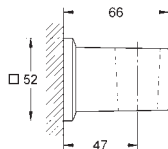

26 847 000	Chrome	4005176755057	37.33
26 847 DC0	supersteel	4005176755071	52.27
26 847 AL0	brushed hard graphite	4005176755064	63.46

Allure Brilliant
Wall hand Shower holder
non-adjustable
material: metal
GROHE Long-Life finish