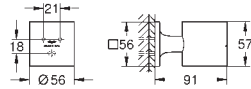

GROHE SPA

GROHE ALLURE

Ref. No.	Colour	EAN	Retail Guide Price (£)

40 278 001	Chrome	4005176531545	133.06
40 278 DC1	supersteel	4005176953569	186.28
40 278 GL1	cool sunrise	4005176531576	199.59
40 278 GN1	brushed cool sunrise	4005176531583	212.90
40 278 DA1	warm sunset	4005176531590	199.59
40 278 DL1	brushed warm sunset	4005176531606	212.90
40 278 AL1	brushed hard graphite	4005176531620	212.90

Allure

Glass/soap dish holder

fits glass 40 882 000 or soap dispenser 40 886 xx0 (please order separately)

material: metal

concealed fastening

GROHE Long-Life finish