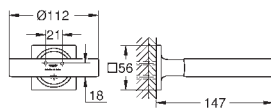

40 963 001	Chrome	4005176530913	133.06
40 963 DC1	supersteel	4005176952852	186.28
40 963 GL1	cool sunrise	4005176530944	199.59
40 963 GN1	brushed cool sunrise	4005176530951	212.90
40 963 DA1	warm sunset	4005176530968	199.59
40 963 DL1	brushed warm sunset	4005176530975	212.90
40 963 AL1	brushed hard graphite	4005176530999	212.90

Allure

Glass/soap dish holder

for soap dish 40 883 000 or hair dryer inlet 40 964 001 (please order separately)

material: metal

concealed fastening

GROHE Long-Life finish