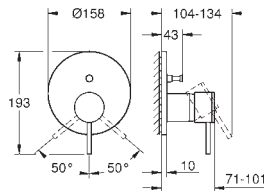

24 355 000	Chrome	4005176762079	401.04
24 355 DC0	supersteel	4005176761638	561.45
24 355 GL0	cool sunrise	4005176761645	601.56
24 355 GN0	brushed cool sunrise	4005176952166	641.65
24 355 DA0	warm sunset	4005176761621	601.56
24 355 DL0	brushed warm sunset	4005176952159	641.65
24 355 AL0	brushed hard graphite	4005176761614	641.65

Atrio
Single-lever mixer with 2-way diverter
set for final installation for
GROHE Rapido SmartBox 35 600/35 604
GROHE SilkMove 46 mm ceramic cartridge
GROHE Long-Life finish
wall escutcheon with GROHE FastFixation
(covered escutcheon- and shaft sealing, covered fixing)
metal escutcheon, retroactively 6° adjustable
metal lever
automatic 2-way diverter
flow performance:
outlet B = 27 l/min, outlet C = 27 l/min
without roughing-in-set

35 604 000	4005176698774	80.96

GROHE Rapido SmartBox universal rough-in box for concealed installation