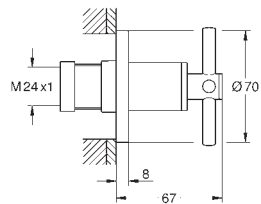

29 396 000	Chrome	4005176754067	111.20
29 396 DC0	supersteel	4005176754098	155.67
29 396 GL0	cool sunrise	4005176754104	166.79
29 396 GN0	brushed cool sunrise	4005176952463	177.91
29 396 DA0	warm sunset	4005176754081	166.79
29 396 DL0	brushed warm sunset	4005176952456	177.91
29 396 AL0	brushed hard graphite	4005176754074	177.91

Aerio
Concealed stop-valve trim
for concealed valve 35 028 000 or 29 032 000
GROHE Long-Life finish
installation depth adjustable
20-80 mm
escutcheon with screwable wall sealing
with cross handle

35 028 000		4005176908316	160.19

GROHE Rapido C rough-in box for single volume control