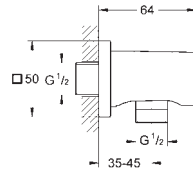

27 076 000	Chrome	4005176833106	60.78
27 076 DC0	supersteel	4005176950216	85.09
27 076 GL0	cool sunrise	4005176950230	97.26
27 076 GN0	brushed cool sunrise	4005176954016	103.33
27 076 DA0	warm sunset	4005176950209	97.26
27 076 DL0	brushed warm sunset	4005176950223	103.33
27 076 A00	hard graphite	4005176950186	97.26
27 076 AL0	brushed hard graphite	4005176950193	103.33

Rainshower
Shower outlet elbow
male connection thread 1/2"
with square escutcheon
protected against backflow
GROHE Long-Life finish