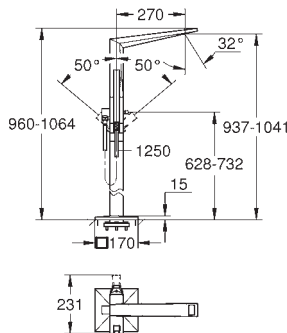

integrated non-return valve

in the shower outlet 1/2"

with shower holder

hand shower Rainshower Aqua Cube Stick

metal shower hose 1250 mm

protected against backflow

	24 348 001	Chrome	4005176770616	3,024.20
ditto, hand shower with 6.5 l/min flow limiter				