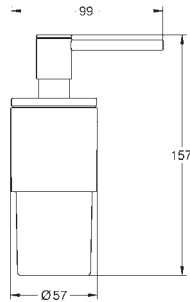

40 886 000	Chrome	4005176754012	92.13
40 886 DC0	supersteel	4005176754531	128.99
40 886 EN0	brushed nickel	4005176754548	147.41
40 886 GL0	cool sunrise	4005176754555	138.19
40 886 GN0	brushed cool sunrise	4005176952708	147.41
40 886 DA0	warm sunset	4005176754524	138.19
40 886 DL0	brushed warm sunset	4005176952692	147.41
40 886 AL0	brushed hard graphite	4005176754517	147.41

Soap dispenser
material: glass / metal
filling quantity 160 ml
fits holder Atrio 40 884 xx0 (please order separately)
GROHE Long-Life finish