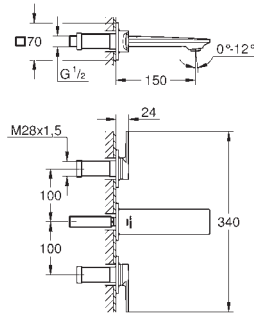

20 189 002	Chrome	4005176499784	954.56
20 189 DC2	supersteel	4005176954207	1,336.38
20 189 GL2	cool sunrise	4005176499814	1,431.84
20 189 GN2	brushed cool sunrise	4005176499821	1,527.29
20 189 DA2	warm sunset	4005176499838	1,431.84
20 189 DL2	brushed warm sunset	4005176499845	1,527.29
20 189 AL2	brushed hard graphite	4005176499869	1,527.29

Allure
Three-hole basin mixer 1/2"
S-Size
wall mounted, with lever handles
without concealed body
set for final installation for 29 025 002
valves hot/cold
with headparts 1/2" - 90°
GROHE Long-Life finish
GROHE Water Saving - Less water, perfect flow
maximum flow rate (at 3 bar): 5 l/min
Precision Control with haptic click feedback (optional)
GROHE AquaGuide adjustable slim air mousseur
projection 150 mm

20 193 002	Chrome	4005176499883	983.49
20 193 DC2	supersteel	4005176954214	1,376.88
20 193 GL2	cool sunrise	4005176499913	1,475.23
20 193 GN2	brushed cool sunrise	4005176499920	1,573.58
20 193 DA2	warm sunset	4005176499937	1,475.23
20 193 DL2	brushed warm sunset	4005176499944	1,573.58
20 193 AL2	brushed hard graphite	4005176499968	1,573.58

29 025 002 4005176519895 291.48
Rough-in set for 3-hole basin mixer