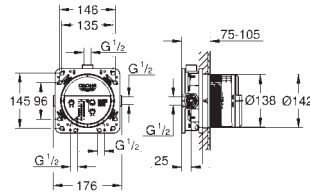

Ref. No.	Colour	EAN	Retail Guide Price (£)
----------	--------	-----	------------------------

35 604 000

4005176698774

80.96

**Rapido SmartBox
Universal rough-in box, 1/2"**

3 outlets 1/2"
2 inlets below, 1/2"
installation depth 75-105 mm
connection unit in DR brass
pre-mounted flushing plug
stable build-in box and protective cover
fixing options for solid walls and dry cladding
gasket
without set for final installation
professional edition