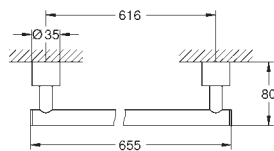

Atrio
Towel bar
material: metal
2 arms, pivotable
length 489 mm
concealed fastening
GROHE Long-Life finish

40 889 000	Chrome	4005176754685	196.97
40 889 DC0	supersteel	4005176754715	275.76
40 889 EN0	brushed nickel	4005176754722	315.15
40 889 GL0	cool sunrise	4005176754739	295.45
40 889 DA0	warm sunset	4005176754708	295.45
40 889 DL0	brushed warm sunset	4005176952753	315.15
40 889 AL0	brushed hard graphite	4005176754692	315.15