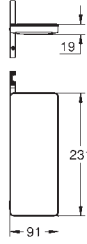

GROHE SPA

GROHE RAINSHOWER AQUA PURE

Ref. No.	Colour	EAN	Retail Guide Price (£)

SPA SHOWERS

101677 KI0 0	black/chrome	4067393032410	143.43
101677 KF0 0	phantom black	4067393005414	200.79
101677 AL0 0	brushed hard graphite	4067393005353	243.81
101677 GN0 0	brushed cool sunrise	4067393005407	243.81
101677 GL0 0	cool sunrise	4067393005391	229.48
101677 DL0 0	brushed warm sunset	4067393005384	243.81
101677 DA0 0	warm sunset	4067393005360	229.48
101677 DC0 0	supersteel	4067393005377	215.13

Rainshower Aqua Shelf

for Rainshower Aqua Pure shower systems
compatible with 100961, 100962, 100964, 101680
height adjustable (by using an Allen key)
with black glass shower tray
material: metal

GROHE EasyReach shower tray
GROHE Long-Life finish