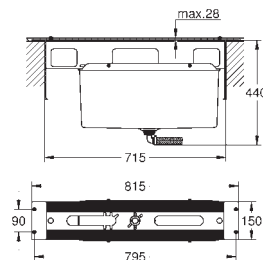

29 037 000

4005176865749

924.58

**4/5-hole bath combination (optional)
baseframe for installation
under tiled surround**

base frame
drainage box with integrated outlet for splash water
caps to cover screw fixations always come in chrome color