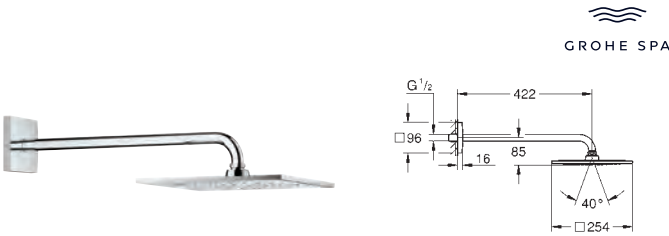

26 862 000   **Chrome**   **4005176758867**   **538.68**

Rainshower Aqua 10"
Head shower set 422 mm, 1 spray
Consisting of:
head shower Rainshower Aqua 10" (26 871)
1 spray pattern:
Rain
shower arm Rainshower square 422 mm (26 145)
GROHE DreamSpray perfect spray pattern
GROHE Long-Life finish
SpeedClean anti-limescale system
suitable for instantaneous heater