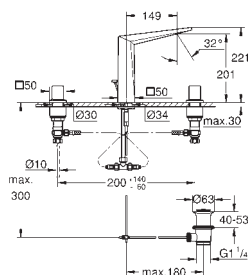

24 346 000	Chrome	4005176759796	1,038.43
24 346 DC0	supersteel	4005176759826	1,453.80
24 346 AL0	brushed hard graphite	4005176759819	1,661.49

Allure Brilliant Basin mixer 1/2" XL-Size
monobloc installation
for free-standing basins
28 mm ceramic cartridge with **GROHE SilkMove** temperature limiter
GROHE Long-Life finish
GROHE Water Saving - Less water, perfect flow
maximum flow rate (at 3 bar): 5 l/min
GROHE FastFixation installation system
spout with integrated mousseur
smooth body
flexible connection hoses

20 627 000	Chrome	4005176760167	983.78
20 627 DC0	supersteel	4005176760198	1,377.28
20 627 AL0	brushed hard graphite	4005176760181	1,574.04

Allure Brilliant Three-hole basin mixer 1/2" L-Size
ceramic headparts 1/2", 90°
GROHE Long-Life finish
GROHE Water Saving - Less water, perfect flow
maximum flow rate (at 3 bar): 5 l/min
spout with integrated mousseur
pop-up waste set 1 1/4"
pressure-proof, flexible connection hoses
between spout and side valves