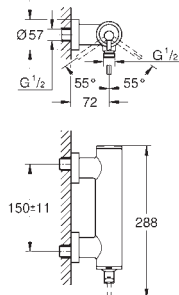

24 366 000	Chrome	4005176762239	571.85
24 366 DC0	supersteel	4005176761041	800.59
24 366 GL0	cool sunrise	4005176761058	857.77
24 366 GN0	brushed cool sunrise	4005176952340	914.96
24 366 DA0	warm sunset	4005176761034	857.77
24 366 DL0	brushed warm sunset	4005176952333	914.96
24 366 AL0	brushed hard graphite	4005176761027	914.96

Atrio
Single-lever shower mixer 1/2"
wall mounted
GROHE SilkMove 35 mm ceramic cartridge
GROHE Long-Life finish
adjustable flow rate limiter
shower bottom outlet 1/2" with
integrated non return-valve
covered S-unions
protected against backflow