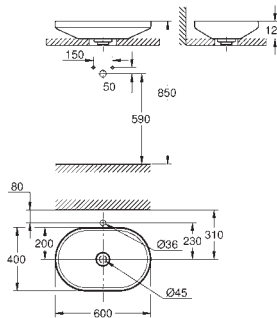

Airio

Vessel basin lozenge 60

without overflow

600 x 400 mm

including fixation set

including non-closable ceramic waste set

ultra-thin edge design

With **GROHE PureGuard** anti-scale coating and anti-bacterial glazing sanitary ware