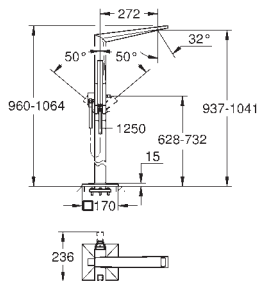

Allure Brilliant Private Collection
Single-lever bath mixer 1/2", floor mounted
knurled handle
set for final installation for 45 984 001
without roughing-in-set
GROHE SilkMove 46 mm ceramic cartridge
GROHE Long-Life finish
automatic diverter: bath/shower
spout with integrated mousseur
projection 270 mm
integrated non-return valve
in the shower outlet 1/2"
with shower holder
hand shower Rainshower Aqua Cube Stick
metal shower hose 1250 mm
protected against backflow

45 984 001	Chrome	4005176992056	552.23
Rough-in set 1/2" for floor-mounted mixers/spouts			

29 086 000		4005176935497	406.28
Rough-in set 1/2" for floor-mounted mixers/spouts