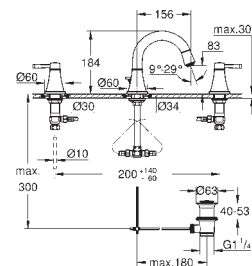

GROHE SPA	20 624 000	Chrome	4005176758034	592.67
	20 624 IGO	chrome/gold	4005176758058	770.46

Grandera Three-hole basin mixer 1/2" M-Size
valves hot/cold
with headparts 1/2" - 90°
GROHE Long-Life finish
GROHE Water Saving - Less water, perfect flow
maximum flow rate (at 3 bar): 5 l/min
GROHE AquaGuide adjustable mousseur
pop-up waste set 1 1/4"
pressure-proof, flexible connection hoses
between spout and side valves