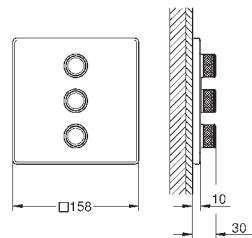

Grotherm SmartControl
Triple volume control trim
set for final installation for
GROHE Rapido SmartBox 35 600/35 604/35 601
metal wall escutcheon with **GROHE FastFixation** (covered escutcheon and shaft sealing, covered fixing), retroactively 6° adjustable
10 mm thin profile escutcheon
GROHE Long-Life finish
GROHE SmartControl push for ON-OFF, turn for volume adjustment from GROHE Water Saving to Full Flow
exchangeable symbols
GROHE ProGrip with knurl structure
multiple outlets can be run simultaneously
without roughing-in-set
flow performance:
outlet D = 28 l/min
outlet E = 28 l/min
outlet A = 28 l/min
outlet D+E+A = 65 l/min
optional flow reducer for CALGreen compliance included

35 604 000 **4005176698774** **80.96**
GROHE Rapido SmartBox universal rough-in box for concealed installation