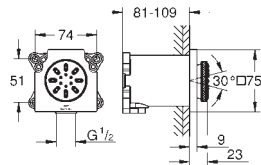

Ref. No.	Colour	EAN	Retail Guide Price (£)
26 802 000	Chrome	4005176722776	147.15
26 802 DC0	supersteel	4005176722899	206.01
26 802 GN0	brushed cool sunrise	4005176722882	250.15
26 802 DL0	brushed warm sunset	4005176722912	250.15
26 802 A00	hard graphite	4005176722875	235.44
26 802 AL0	brushed hard graphite	4005176722905	250.15

Rainshower Aqua
Body spray cube 2 spray
spray patterns:
PureRain, ActiveJet
including concealed body and compound seal
75 x 75 mm
pivoting range ± 15° rotatable
connection thread 1/2"
throw distance 600 mm
GROHE Water Saving 3.3 l/min flow limiter
GROHE DreamSpray perfect spray pattern
GROHE Long-Life finish
SpeedClean anti-limescale system
min. recommended pressure 1.0 bar
not suitable for instantaneous heater