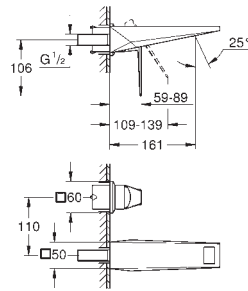

GROHE SPA

GROHE ALLURE BRILLIANT

Ref. No.   Colour   EAN   Retail Guide Price (£)

GROHE SPA

20 626 000	Chrome	4005176760136	824.11
20 626 DC0	supersteel	4005176760150	1,153.75
20 626 AL0	brushed hard graphite	4005176760143	1,318.58

Allure Brilliant
Three-hole basin mixer 1/2"
M-Size
ceramic headparts 1/2", 90°
GROHE Long-Life finish
GROHE Water Saving - Less water, perfect flow
maximum flow rate (at 3 bar): 5 l/min
low spout with integrated mousseur
pop-up waste set 1 1/4"
pressure-proof, flexible connection hoses
between spout and side valves

GROHE SPA

20 628 000	Chrome	4005176760204	856.25
20 628 DC0	supersteel	4005176760235	1,198.74
20 628 AL0	brushed hard graphite	4005176760228	1,369.99

Allure Brilliant
Three-hole basin mixer 1/2"
M-Size
wall mounted
without concealed body
set for final installation for
29 025 002
valves hot/cold
with headparts 1/2" - 90°
GROHE Long-Life finish
GROHE Water Saving - Less water, perfect flow
maximum flow rate (at 3 bar): 5 l/min
spout with integrated mousseur
projection 161 mm

GROHE SPA

20 629 000	Chrome	4005176760242	910.90
20 629 DC0	supersteel	4005176759628	1,275.26
20 629 AL0	brushed hard graphite	4005176759611	1,457.44

ditto, projection 210 mm

29 025 002		4005176519895	291.48

Rough-in set for 3-hole basin mixer

GROHE SPA

29 402 000	Chrome	4005176760037	819.81
29 402 DC0	supersteel	4005176760051	1,147.73
29 402 AL0	brushed hard graphite	4005176760044	1,311.70

Allure Brilliant
2-hole basin mixer
M-Size
wall mounted
without concealed body
set for final installation for
23 200 000
GROHE Long-Life finish
GROHE Water Saving - Less water, perfect flow
maximum flow rate (at 3 bar): 5 l/min
spout with integrated mousseur
centre distance 110 mm
projection 161 mm

GROHE SPA