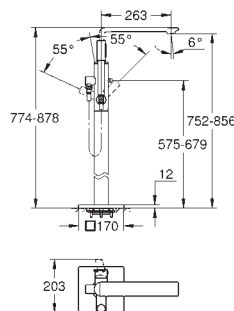

Allure
Single-lever bath mixer 1/2", floor mounted
set for final installation for
45 984 001
without roughing-in-set
GROHE SilkMove 35 mm ceramic cartridge
GROHE Long-Life finish
automatic diverter: bath/shower
spout with mousseur
projection 263 mm
integrated non-return valve
in the shower outlet 1/2"
with shower holder
Rainshower Aqua hand shower 6.6 l/min
shower hose 1250 mm
protected against backflow

45 984 001   Chrome   4005176992056   552.23
Rough-in set 1/2" for floor-mounted mixers/spouts