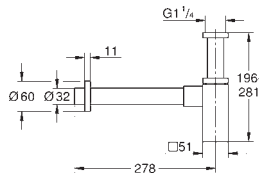

40 564 000	Chrome	4005176912740	114.46
40 564 DC0	supersteel	4005176491795	160.23
40 564 A00	hard graphite	4005176491849	171.67
40 564 AL0	brushed hard graphite	4005176491788	183.13

Bottle trap
for wash basin
GROHE Long-Life finish
brass body