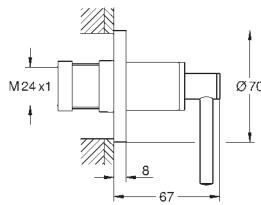

29 397 000	Chrome	4005176754111	111.20
29 397 DC0	supersteel	4005176754142	155.67
29 397 GL0	cool sunrise	4005176754159	166.79
29 397 GN0	brushed cool sunrise	4005176952487	177.91
29 397 DA0	warm sunset	4005176754135	166.79
29 397 DL0	brushed warm sunset	4005176952470	177.91
29 397 AL0	brushed hard graphite	4005176754128	177.91

Aerio
Concealed stop-valve trim
for concealed valve 35 028 000 or 29 032 000
GROHE Long-Life finish
installation depth adjustable
20-80 mm
escutcheon with screwable wall sealing
with lever handle

35 028 000		4005176908316	160.19

GROHE Rapido C rough-in box for single volume control