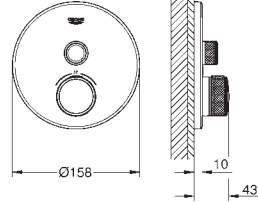

Ref. No.	Colour	EAN	Retail Guide Price (£)
29 118 000	Chrome	4005176412240	571.85
29 118 DC0	supersteel	4005176455032	800.59
29 118 GL0	cool sunrise	4005176492976	857.77
29 118 DA0	warm sunset	4005176492990	857.77
29 118 DL0	brushed warm sunset	4005176493003	914.96
29 118 A00	hard graphite	4005176493010	857.77
29 118 AL0	brushed hard graphite	4005176455049	914.96

Grotherm SmartControl
Thermostat for concealed installation with one valve
set for final installation for
GROHE Rapido SmartBox 35 600/35 604
metal wall escutcheon with **GROHE FastFixation** (covered escutcheon and shaft sealing, covered fixing), retroactively 6° adjustable
GROHE Long-Life finish
GROHE SmartControl push for ON-OFF, turn for volume adjustment from GROHE Water Saving to Full Flow
exchangeable symbols
GROHE TurboStat compact cartridge with wax thermoelement
GROHE ProGrip with knurl structure
GROHE SafeStop safety button at 38°C
(calibration required)
GROHE SafeStop Plus optional temperature limiter at 43°C or 46°C included
built-in non return valve
and dirt strainers
without roughing-in-set
flow performance:
outlet A (to external shut-off) = 34 l/min
outlet B/C = 29 l/min

35 604 000	4005176698774	80.96
GROHE Rapido SmartBox universal rough-in box for concealed installation		

29 119 000	Chrome	4005176412257	622.68
29 119 DC0	supersteel	4005176455056	871.75
29 119 GL0	cool sunrise	4005176493041	934.02
29 119 GN0	brushed cool sunrise	4005176493058	996.30
29 119 DA0	warm sunset	4005176493065	934.02
29 119 DL0	brushed warm sunset	4005176493072	996.30
29 119 A00	hard graphite	4005176493089	934.02
29 119 AL0	brushed hard graphite	4005176455063	996.30