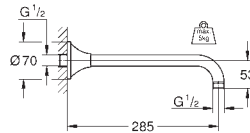

26 900 000	Chrome	4005176758614	119.20
26 900 IG0	chrome/gold	4005176758638	154.99
26 900 DA0	warm sunset	4005176758621	190.73

Rainshower Grandera
Shower arm 286 mm
projection 286 mm
material: metal
connection thread 1/2"
Grandera escutcheon
GROHE Long-Life finish