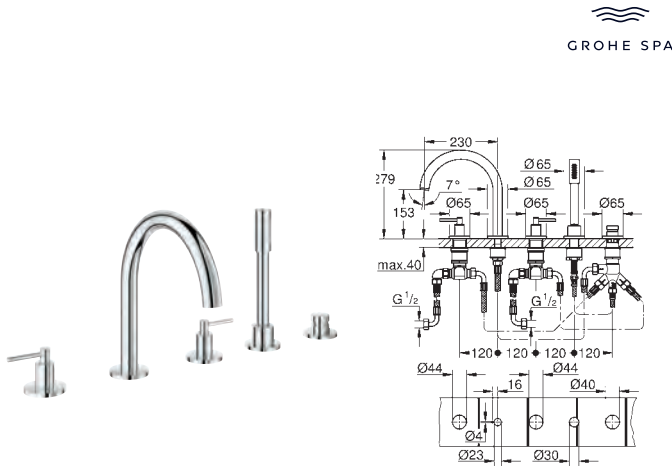

GROHE SPA

GROHE ATRIO

Ref. No.	Colour	EAN	Retail Guide Price (£)

29 407 000	Chrome	4005176762772	1,429.63
29 407 DC0	supersteel	4005176762802	2,001.48
29 407 GL0	cool sunrise	4005176762819	2,144.44
29 407 GN0	brushed cool sunrise	4005176952524	2,287.40
29 407 DL0	brushed warm sunset	4005176952517	2,287.40
29 407 DA0	warm sunset	4005176762796	2,144.44
29 407 AL0	brushed hard graphite	4005176762789	2,287.40

Atrio
5-hole bath/shower combination
ceramic headparts 1/2", 90°
GROHE Long-Life finish
Consisting of:
pre-assembled spout fixing with lever handles
bath spout with mousseur and diverter bath/shower
hand shower Rainshower Aqua Stick 6.6 l/min
shower hose 2000 mm
flexible connection hoses
connection for shower hose protected against backflow
can be used with 29 037 002
Two different sets of caps included. One set with „H“ and „C“ marking, one set without marking.

29 037 002		4005176519918	921.32
Baseframe for installation under tiled surround