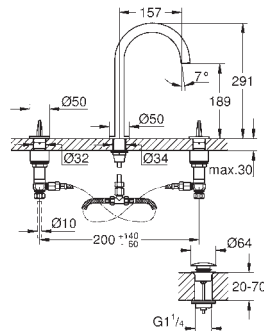

Atrio Icon 3D
3-hole deck-mount basin mixer
GROHE Water Saving - Less water, perfect flow
maximum flow rate (at 3 bar): 5 l/min
open spout for pure laminar water flow
red and blue markings on handles for hot and cold water
valves hot/cold with ceramic headparts
Push-open waste set 1 1/4"
pressure-proof, flexible connection hoses
between spout and side valves
technical data
flow pressure min 0.5 bar
recommended pressure 1.0 - 5.0 bar
if static pressure is more than 5 bar fit pressure reducer
avoid major pressure differences between cold and hot water supply
max. temperature hot water inlet: 80°C
recommended temperature hot water inlet (energy saving): 60°C

GROHE SPA

20 665 SD0	stainless steel	4005176763250	27,759.74