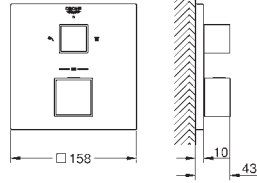

GROHE SPA

GROHE ALLURE BRILLIANT

SPA BATH
TAPFS

Ref. No.	Colour	EAN	Retail Guide Price (€)

24 154 000	Chrome	4005176481185	619.51
24 154 DC0	supersteel	4005176574238	867.31
24 154 AL0	brushed hard graphite	4005176585920	991.21

Grohtherm Cube

Thermostatic shower mixer for 2 outlets with integrated shut off/diverter valve

set for final installation for

GROHE Rapido SmartBox 35 600/35 604

GROHE TurboStat compact cartridge with wax thermolement

GROHE Long-Life finish

wall escutcheon with GROHE FastFixation

(covered escutcheon- and shaft sealing, covered fixing)

metal escutcheon, retroactively 6° adjustable

printed head and hand shower symbol

GROHE SafeStop safety button at 38°C

(calibration required)

GROHE SafeStop Plus optional temperature limiter at 43°C or 46°C included

GROHE AquaDimmer, integrated shut off/diverter valve

flow performance:

outlet B = 27 l/min

outlet C = 30 l/min

without roughing-in-set

	35 604 000	4005176698774	80.96
GROHE Rapido SmartBox universal rough-in box for concealed installation			

GROHE SPA

29 405 000	Chrome	4005176760105	1,803.59
29 405 DC0	supersteel	4005176760129	2,525.02
29 405 AL0	brushed hard graphite	4005176760112	2,885.74

Allure Brilliant

4-hole single-lever bath combination

GROHE SilkMove 46 mm ceramic cartridge

GROHE Long-Life finish

pre-assembled spout fixing

single lever mixer operating element

bath spout with integrated mousseur

diverter bath/shower

hand shower Rainshower Aqua Cube Stick 6.5 l/min

metal shower hose 2000 mm (always chrome for any colour of the set)

flexible connection hoses

connection for shower hose

protected against backflow

for use with 29 037 000