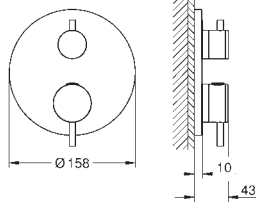

Atrio
Thermostatic mixer for 1 outlet with shut off valve
set for final installation for
GROHE Rapido SmartBox 35 600/35 604
GROHE TurboStat compact cartridge with wax thermoelement
GROHE Long-Life finish
wall escutcheon with GROHE FastFixation
(covered escutcheon- and shaft sealing, covered fixing)
metal escutcheon, retroactively 6° adjustable
GROHE SafeStop safety button at 38°C
(calibration required)
GROHE SafeStop Plus optional temperature limiter at 43°C or 46°C included
built-in non return valve
and dirt strainers
ceramic stop valve, 120°
metal handles
flow performance:
outlet B = 27 l/min
outlet C = 30 l/min
without roughing-in-set

35 604 000	4005176698774	80.96
GROHE Rapido SmartBox universal rough-in box for concealed installation