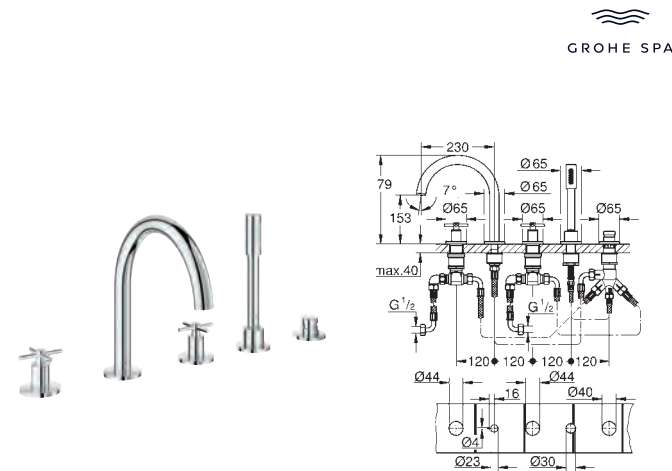

29 408 000	Chrome	4005176762826	1,429.63
29 408 DC0	supersteel	4005176762857	2,001.48
29 408 GL0	cool sunrise	4005176762864	2,144.44
29 408 GN0	brushed cool sunrise	4005176952548	2,287.40
29 408 DA0	warm sunset	4005176762840	2,144.44
29 408 DL0	brushed warm sunset	4005176952531	2,287.40
29 408 AL0	brushed hard graphite	4005176762833	2,287.40

Atrio
5-hole bath/shower combination
ceramic headparts 1/2", 90°
GROHE Long-Life finish
Consisting of:
pre-assembled spout fixing with cross handles
bath spout with mousseur and diverter bath/shower
hand shower Rainshower Aqua Stick 6.6 l/min
shower hose 2000 mm
flexible connection hoses
connection for shower hose protected against backflow
can be used with 29 037 002
Two different sets of caps included. One set with „H“ and „C“ marking, one set without marking.

29 037 002		4005176519918	921.32
Baseframe for installation under tiled surround