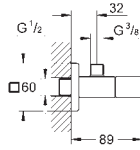

Ref. No.	Colour	EAN	Retail Guide Price (£)

22 012 000	Chrome	4005176906343	56.57
22 012 DC0	supersteel	4005176525742	79.19
22 012 AL0	brushed hard graphite	4005176585944	90.50

Eurocube
Angle valve 1/2"
wall connection 1/2"
outlet thread 3/8"
cartridge headpart
metal handle
marking: neutral
metal push-on escutcheon