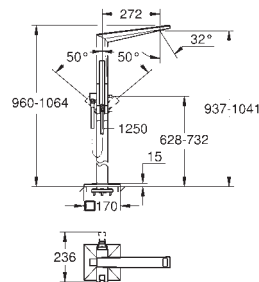

24 424 000	Chrome	4005176795190	4,500.93
24 424 DC0	supersteel	4005176795206	6,751.39
24 424 AL0	brushed hard graphite	4005176795213	7,201.49