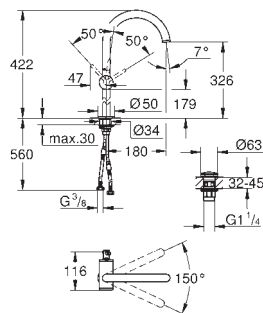

24 365 000	Chrome	4005176760976	667.17
24 365 DC0	supersteel	4005176761003	934.02
24 365 GL0	cool sunrise	4005176761010	1,000.74
24 365 GN0	brushed cool sunrise	4005176952326	1,067.45
24 365 DA0	warm sunset	4005176760990	1,000.74
24 365 DL0	brushed warm sunset	4005176952319	1,067.45
24 365 AL0	brushed hard graphite	4005176760983	1,067.45

Atrio Basin mixer 1/2"
XL-Size
monobloc installation
for free-standing basins
28 mm ceramic cartridge
with **GROHE SilkMove**
with temperature limiter
GROHE Long-Life finish
GROHE Water Saving - Less water, perfect flow
maximum flow rate (at 3 bar): 5 l/min
swivel tubular C-spout with mousseur
stop limiter
adjustable swivel area 0° / 150° / 360°
Push-open waste set 1 1/4"
flexible connection hoses