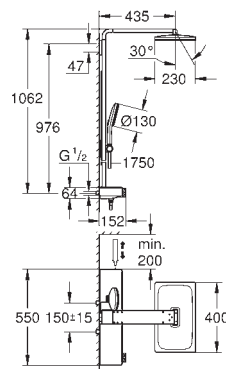

GROHE Rain, Rain+ and ActiveMassage

adjustable height via gliding element

initial Rainshower Aqua Pure unit (101 672 9990) enclosed

shower hose 1750 mm

GROHE Rainshower Aqua Pure removes chlorine and odor (hand shower)

GROHE SmartTip showering spray selection via push of a ring

GROHE Water Saving - Less water, perfect flow

maximum flow rate (at 3 bar): 8.7 l/min

GROHE SmartControl with recessed metal buttons, push for ON-OFF, turn for

volume adjustment from GROHE Water Saving to full flow

GROHE ProGrip Metal with knurl structure

GROHE TurboStat compact cartridge with wax thermoelement

GROHE SafeStop safety button at 38°C

(calibration required)

GROHE SafeStop Plus optional temperature limiter at 43°C included

integrated **GROHE EasyReach** shower tray (black glass)

GROHE DreamSpray perfect spray pattern

GROHE Long-Life finish

SpeedClean anti-limescale system

Inner WaterGuide for a longer life

TwistStop preventing the hose from twisting

GROHE CoolTouch prevents scalding on hot surfaces

suitable for instantaneous heaters from 18 kW/h

minimum flow rate 5 l/min.

min. recommended pressure 1.0 bar

internal 6 V lithium battery (42 886 000) type CR-P2

battery lifetime approx. 10 years

replacement filter: Rainshower Aqua Pure unit (101 672 9990)

optional: Rainshower Aqua glass shelf (101 677 0000)

to change the filter, a minimum distance of 20 cm from the right-hand side wall must be maintained