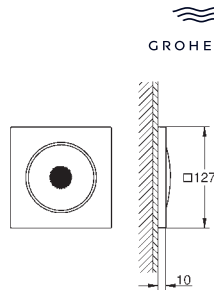

36 473 000	Chrome	4005176758737	1,293.89

GROHE SPA F-digital Deluxe
Sound set
127 x 127 mm per module
full range stereo speaker
Consisting of:
2 speakers with plug connections
waterproof & corrosion protected
GROHE Long-Life finish
requires rough-in set (29 413 000), F-digital Deluxe base unit box (26 864 000 or 36 476 000), Bluetooth unit (36 475 000) and various cable connections – all to be ordered separately due to installation situation
For detailed planning and product information please contact your local GROHE Customer Service.