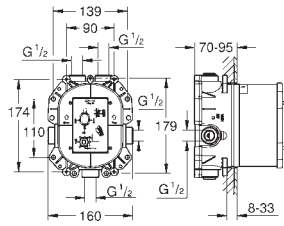

GROHE SPA

GROHE ROUGH-IN SETS

Ref. No.	Colour	EAN	Retail Guide Price (£)

35 500 000		4005176831522	265.72

GROHE Rapido T
Thermostatic mixer for concealed installation
for use with Grohtherm Special and Grohtherm F
without finishing trim set
flat installation depth 70 mm - 95 mm
GROHE TurboStat compact cartridge with wax thermoelement
two top outlets 1/2", lockable
bottom outlet 1/2" - can only be used
with separate stopvalve
body of DR brass
built-in non return valve
and dirt strainers
min. recommended pressure 1.0 bar