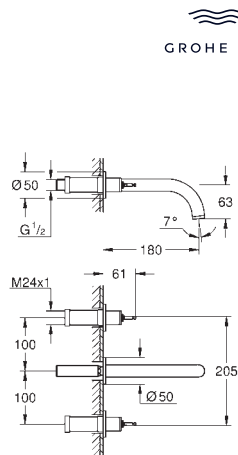

rapid installation system

swivel tubular spout with mousseur and stop limiter

adjustable swivel area 0° / 150° / 360°

Push-open waste set 1 1/4"

flexible connection hoses

for stick handles

to be combined with stick sets 48 458, 48 459 or 48 646, please order separately