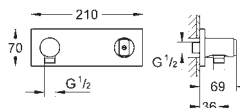

26 878 000   Chrome   4005176759246   373.41

Grotherm F
Wall shower union with integrated shower holder
shower outlet 1/2"
vertical and horizontal installation
protected against backflow
for use with rough-in box 35 107 000 (1/2" connection), sold separately
hand shower and shower hose sold separately

35 107 000   Chrome   4005176758706   251.60
Grotherm F rough-in box for wall shower union 26 878 000

29 123 000   Chrome   4005176413292   571.85
29 123 GN0   brushed cool sunrise   4005176558122   914.96
29 123 DL0   brushed warm sunset   4005176558092   914.96
29 123 A00   hard graphite   4005176558054   857.77
29 123 AL0   brushed hard graphite   4005176558061   914.96