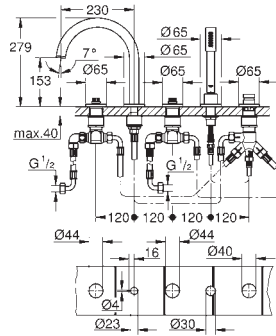

GROHE SPA

ATRIO PRIVATE COLLECTION

Ref. No.   Colour   EAN   Retail Guide Price (£)

25 224 000	Chrome	4005176508950	1,429.63
25 224 DC0	supersteel	4005176508851	2,001.48
25 224 GL0	cool sunrise	4005176508790	2,144.44
25 224 GN0	brushed cool sunrise	4005176508776	2,287.40
25 224 DA0	warm sunset	4005176508875	2,144.44
25 224 DL0	brushed warm sunset	4005176508837	2,287.40
25 224 AL0	brushed hard graphite	4005176508912	2,287.40

Atrio Private Collection
5-hole bath/shower combination
ceramic headparts 1/2", 90°
GROHE Long-Life finish
Consisting of:
pre-assembled spout fixing
bath spout with mousseur and diverter bath/shower
hand shower 6.6 l/min
shower hose 2000 mm
flexible connection hoses
connection for shower hose
protected against backflow
for stick handles
to be combined with stick sets 48 464, 48 465 or 48 651, please order separately
can be used with 29 037 002

29 037 002		4005176519918	921.32

Baseframe for installation under tiled surround