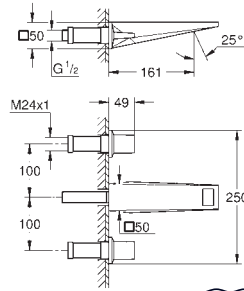

GROHE SPA

20 628 000	Chrome	4005176760204	856.25
20 628 DC0	supersteel	4005176760235	1,198.74
20 628 AL0	brushed hard graphite	4005176760228	1,369.99

Allure Brilliant
Three-hole basin mixer 1/2"
M-Size
wall mounted
without concealed body
set for final installation for
29 025 002
valves hot/cold
with headparts 1/2" - 90°
GROHE Long-Life finish
GROHE Water Saving - Less water, perfect flow
maximum flow rate (at 3 bar): 5 l/min
spout with integrated mousseur
projection 161 mm

GROHE SPA

20 629 000	Chrome	4005176760242	910.90
20 629 DC0	supersteel	4005176759628	1,275.26
20 629 AL0	brushed hard graphite	4005176759611	1,457.44

ditto, projection 210 mm

29 025 002		4005176519895	291.48

Rough-in set for 3-hole basin mixer