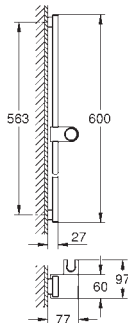

101673 000 0   Chrome   4067393005162   146.33
101673 KF0 0   phantom black   4067393005544   204.85
101673 AL0 0   brushed hard graphite   4067393005186   248.76
101673 GN0 0   brushed cool sunrise   4067393005537   248.76
101673 GL0 0   cool sunrise   4067393005520   234.14
101673 DL0 0   brushed warm sunset   4067393005513   248.76
101673 DA0 0   warm sunset   4067393005193   234.14
101673 DC0 0   supersteel   4067393005506   204.85

Rainshower Aqua
Shower rail, 600 mm
metal wall brackets
height adjustable glide element and swivel holder
GROHE Long-Life finish