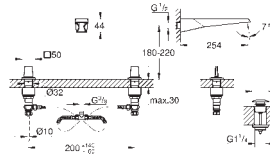

Allure Brilliant
3-hole wall-mount basin mixer
GROHE Water Saving - Less water, perfect flow
 maximum flow rate (at 3 bar): 5 l/min
 spout with integrated mousseur
 red and blue markings on handles for hot and cold water
 valves hot/cold with ceramic headparts
 pressure-proof, flexible connection hoses
 between spout and side valves
 projection 256 mm
technical data
 flow pressure min 0.5 bar
recommended pressure 1.0 - 5.0 bar
 if static pressure is more than 5 bar fit pressure reducer
 avoid major pressure differences between cold and hot water supply
 max. temperature hot water inlet: 80°C
 recommended temperature hot water inlet (energy saving): 60°C