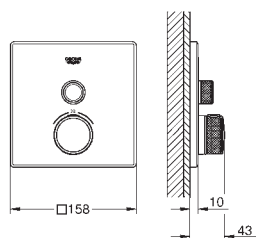

Grotherm SmartControl
Thermostat for concealed installation with one valve
set for final installation for
GROHE Rapido SmartBox 35 600/35 604
metal wall escutcheon with **GROHE FastFixation** (covered escutcheon
and shaft sealing, covered fixing), retroactively 6° adjustable
GROHE Long-Life finish
GROHE SmartControl push for ON-OFF, turn for volume adjustment from
GROHE Water Saving to Full Flow
exchangeable symbols
GROHE TurboStat compact cartridge with wax thermoelement
GROHE ProGrip with knurl structure
GROHE SafeStop safety button at 38°C
(calibration required)
GROHE SafeStop Plus optional temperature limiter at 43°C or 46°C included
built-in non return valve
and dirt strainers
without roughing-in-set
flow performance:
outlet A (to external shut-off) = 34 l/min
outlet B/C = 29 l/min

35 604 000   4005176698774   80.96
GROHE Rapido SmartBox universal rough-in box for concealed installation