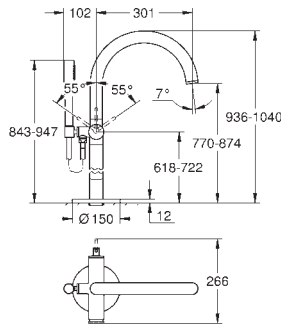

Ref. No. Colour EAN Retail Guide Price (£)

24 368 000	Chrome	4005176761102	1,842.63
24 368 DC0	supersteel	4005176761133	2,579.67
24 368 EN0	brushed nickel	4005176761140	2,948.20
24 368 GL0	cool sunrise	4005176761157	2,763.95
24 368 GN0	brushed cool sunrise	4005176952388	2,948.20
24 368 DA0	warm sunset	4005176761126	2,763.95
24 368 DL0	brushed warm sunset	4005176952371	2,948.20
24 368 AL0	brushed hard graphite	4005176761119	2,948.20

Aerio
Single-lever bath mixer, floor mounted
set for final installation for
45 984 001
without roughing-in-set
GROHE SilkMove 35 mm ceramic cartridge
with temperature limiter
GROHE Long-Life finish
automatic diverter: bath/shower
spout with mousseur
projection 301 mm
integrated non-return valve
in the shower outlet 1/2"
with shower holder
hand shower Rainshower Aqua Stick (26 866)
Silverflex shower hose 1250 mm
protected against backflow

45 984 001	Chrome	4005176992056	552.23

Rough-in set 1/2" for floor-mounted mixers/spouts