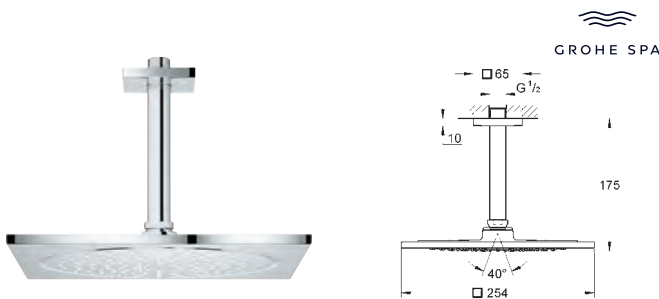

26 861 000   **Chrome**   **4005176758850**   **557.55**

Rainshower Aqua 10"
Head shower set ceiling 142 mm, 1 spray
Consisting of:
head shower Rainshower Aqua 10" (26 872)
material: metal
1 spray pattern:
Rain
Rainshower shower arm ceiling 142 mm (27 485 000)
GROHE Water Saving 9.5 l/min flow limiter
GROHE DreamSpray perfect spray pattern
GROHE Long-Life finish
SpeedClean anti-limescale system