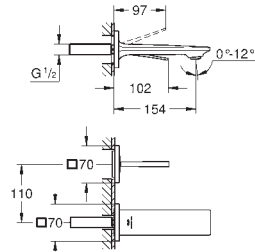

GROHE Long-Life finish

GROHE Water Saving - Less water, perfect flow

maximum flow rate (at 3 bar): 5 l/min

GROHE AquaGuide adjustable slim air mousseur

centre distance 110 mm

projection 154 mm

19 386 002	Chrome	4005176512995	1,099.20
19 386 DC2	supersteel	4005176954160	1,538.87
19 386 GL2	cool sunrise	4005176512834	1,648.79
19 386 GN2	brushed cool sunrise	4005176512810	1,758.71
19 386 DA2	warm sunset	4005176512896	1,648.79
19 386 DL2	brushed warm sunset	4005176512872	1,758.71
19 386 AL2	brushed hard graphite	4005176512957	1,758.71