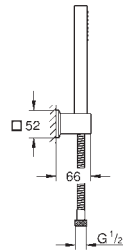

Rainshower Aqua Cube Stick
Wall holder set 1 spray
hand shower, metal (26 885 000)
wall shower holder (26 847 000)
metal shower hose 1500 mm (28 417)
GROHE Water Saving 9,5 l/min flow limiter
GROHE DreamSpray perfect spray pattern
GROHE Long-Life finish
SpeedClean anti-limescale system
Inner WaterGuide for a longer life
TwistStop preventing the hose from twisting

26 847 000	Chrome	4005176755057	37.33
26 847 DC0	supersteel	4005176755071	52.27
26 847 AL0	brushed hard graphite	4005176755064	63.46