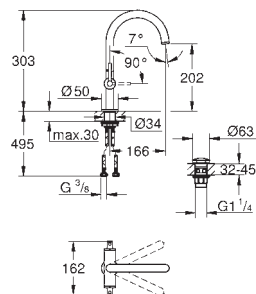

21 145 000	Chrome	4005176763311	508.31
21 145 DC0	supersteel	4005176763359	711.64
21 145 GL0	cool sunrise	4005176763366	762.46
21 145 GN0	brushed cool sunrise	4005176952081	813.30
21 145 DA0	warm sunset	4005176763342	762.46
21 145 DL0	brushed warm sunset	4005176952074	813.30
21 145 AL0	brushed hard graphite	4005176763335	813.30

Aerio
Basin mixer, 1/2"
L-Size
ceramic headparts 1/2", 90°
GROHE Water Saving - Less water, perfect flow
maximum flow rate (at 3 bar): 5 l/min
rapid installation system
swivel tubular spout with mousseur and stop limiter
adjustable swivel area 0° / 150° / 360°
Push-open waste set 1 1/4"
flexible connection hoses
with lever handles
Two different sets of caps included. One set with
„H“ and „C“ marking, one set without marking.