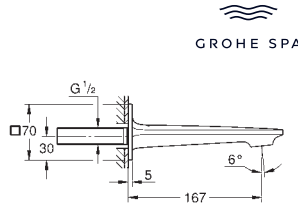

Ref. No.	Colour	EAN	Retail Guide Price (£)

13 264 001	Chrome	4005176515149	361.57
13 264 DC1	supersteel	4005176954085	506.21
13 264 GL1	cool sunrise	4005176514982	542.36
13 264 DA1	warm sunset	4005176515040	542.36
13 264 AL1	brushed hard graphite	4005176515101	578.52

Allure
Bath spout 3/4"
wall mounted
GROHE Long-Life finish
projection 167 mm
caché mousseur