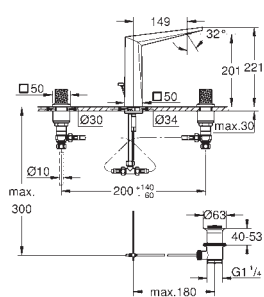

20 667 000	Chrome	4005176795510	1,464.15
20 667 DC0	supersteel	4005176795527	2,196.22
20 667 AL0	brushed hard graphite	4005176795534	2,342.63

Allure Brilliant Private Collection Three-hole basin mixer 1/2" L-Size
knurled trapeze handles
ceramic headparts 1/2", 90°
GROHE Long-Life finish
GROHE Water Saving - Less water, perfect flow
maximum flow rate (at 3 bar): 5 l/min
spout with integrated mousseur
pop-up waste set 1 1/4"
pressure-proof, flexible connection hoses
between spout and side valves