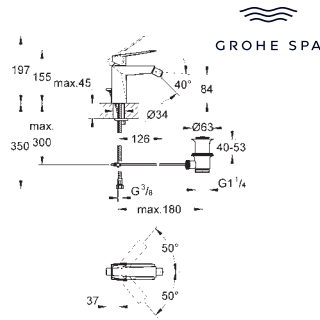

Ref. No.   Colour   EAN   Retail Guide Price (£)

24 347 000	Chrome	4005176759833	765.16
24 347 DC0	supersteel	4005176759864	1,071.23
24 347 AL0	brushed hard graphite	4005176759857	1,224.25

Allure Brilliant
Bidet mixer 1/2"
28 mm ceramic cartridge with **GROHE SilkMove** temperature limiter
GROHE Long-Life finish
GROHE FastFixation installation system
ball-joint mousseur
pop-up waste set 1 1/4"
flexible connection hoses