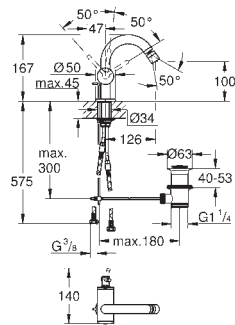

24 364 000	Chrome	4005176762222	540.08
24 364 DC0	supersteel	4005176760952	756.11
24 364 GL0	cool sunrise	4005176760969	810.12
24 364 GN0	brushed cool sunrise	4005176952302	864.13
24 364 DA0	warm sunset	4005176760945	810.12
24 364 DL0	brushed warm sunset	4005176952296	864.13
24 364 AL0	brushed hard graphite	4005176760938	864.13

Atrio
Bidet mixer 1/2"
monobloc installation
28 mm ceramic cartridge
with GROHE SilkMove
with temperature limiter
GROHE Long-Life finish
rapid installation system
tubular C-spout with ball-joint mousseur
pop-up waste set 1 1/4"
flexible connection hoses