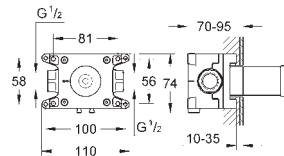

35 028 000		4005176908316	160.19

GROHE Rapido C
Rough-in for single volume control
for grid installation of Grohtherm Custom Shower system
built-in box with removable protection cover
waterproof membrane base for wall sealing
for masonry and drywall installation
fixing points for front and back wall
body of DR brass
pre-assembled ceramic headpart 3/4"
connection threads 1/2"
installation depth 70 - 95 mm