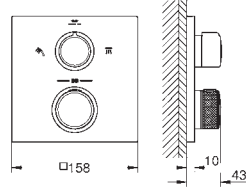

Ref. No.	Colour	EAN	Retail Guide Price (£)
29 181 002	Chrome	4005176558993	578.52
29 181 DC2	supersteel	4005176954283	809.93
29 181 GL2	cool sunrise	4005176559020	867.78
29 181 GN2	brushed cool sunrise	4005176559037	925.63
29 181 DA2	warm sunset	4005176559044	867.78
29 181 DL2	brushed warm sunset	4005176559051	925.63
29 181 AL2	brushed hard graphite	4005176559075	925.63

Allure
Thermostat for concealed installation with 2-way diverter
set for final installation for
GROHE Rapido SmartBox 35 600/35 604
GROHE TurboStat compact cartridge with wax thermoelement
GROHE Long-Life finish
wall escutcheon with **GROHE FastFixation**
(covered escutcheon- and shaft sealing, covered fixing)
metal escutcheon, retroactively 6° adjustable
printed head and hand shower symbol
GROHE SafeStop safety button at 38°C
(calibration required)
GROHE SafeStop Plus optional temperature limiter at 43°C or 46°C included
GROHE AquaDimmer, integrated shut off/diverter valve
flow performance:
outlet B = 27 l/min
outlet C = 30 l/min
without roughing-in-set

35 604 000 4005176698774 80.96
GROHE Rapido SmartBox universal rough-in box for concealed installation

19 446 002	Chrome	4005176512797	578.52
19 446 DC2	supersteel	4005176954177	809.93
19 446 GL2	cool sunrise	4005176512636	867.78
19 446 GN2	brushed cool sunrise	4005176512612	925.63
19 446 DA2	warm sunset	4005176512698	867.78
19 446 DL2	brushed warm sunset	4005176512674	925.63
19 446 AL2	brushed hard graphite	4005176512759	925.63