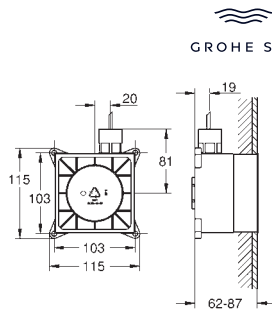

29 413 000	Chrome	4005176758683	287.54

GROHE SPA F-digital Deluxe
Rough-in set sound set
for use with double sound modules (36 473 000)
Consisting of:
- 2 rough-in sets (115 x 115 x 62-87 mm)
- 2 cable extensions (5 m each)
- 1 Y-piece