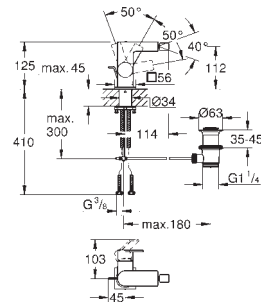

32 846 001	Chrome	4005176506895	636.37
32 846 DC1	supersteel	4005176954320	890.93
32 846 GL1	cool sunrise	4005176506758	954.56
32 846 GN1	brushed cool sunrise	4005176506734	1,018.19
32 846 DA1	warm sunset	4005176506819	954.56
32 846 DL1	brushed warm sunset	4005176506796	1,018.19
32 846 AL1	brushed hard graphite	4005176506857	1,018.19

Allure

Single-lever shower mixer 1/2" exposed

wall mounted

GROHE SilkMove 35 mm ceramic cartridge

GROHE Long-Life finish

adjustable flow rate limiter

shower bottom outlet 1/2" with

integrated non return-valve

covered S-unions

protected against backflow