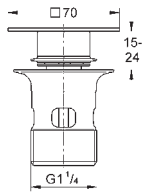

40 565 000	Chrome	4005176912757	92.55
40 565 DC0	supersteel	4005176491702	129.57
40 565 AL0	brushed hard graphite	4005176491696	148.07

Waste set with push-open plug
for wash basins with overflow
for replacement in an existing system
GROHE Long-Life finish