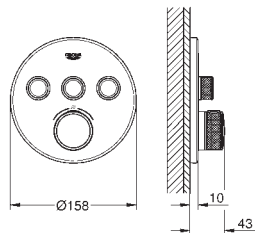

35 604 000		4005176698774	80.96
GROHE Rapido SmartBox universal rough-in box for concealed installation