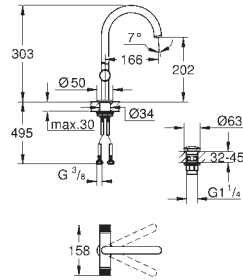

GROHE SPA

ATRIO PRIVATE COLLECTION

Ref. No.   Colour   EAN   Retail Guide Price (£)

21 138 000	Chrome	4005176499081	745.62
21 138 DC0	supersteel	4005176510557	1,043.85
21 138 GL0	cool sunrise	4005176510496	1,118.42
21 138 GN0	brushed cool sunrise	4005176510472	1,192.98
21 138 DA0	warm sunset	4005176510571	1,118.42
21 138 DL0	brushed warm sunset	4005176510533	1,192.98
21 138 AL0	brushed hard graphite	4005176510618	1,192.99

Atrio Private Collection
Basin mixer, 1/2"
L-Size
ceramic headparts 1/2", 90°
GROHE Long-Life finish
GROHE Water Saving - Less water, perfect flow
maximum flow rate (at 3 bar): 5 l/min
rapid installation system
swivel tubular spout with mousseur and stop limiter
adjustable swivel area 0° / 150° / 360°
Push-open waste set 1 1/4"
flexible connection hoses
knobs with metal inlay
can be combined with 48 456 000 or 48 457 000