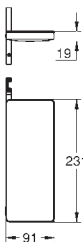

101677 000 0   Chrome   4067393005339   143.43

Rainshower Aqua
Shelf
for Rainshower Aqua Pure shower systems
compatible with 100961, 100962, 100964, 101680
height adjustable (by using an Allen key)
with white glass shower tray
material: metal
GROHE EasyReach shower tray
GROHE Long-Life finish