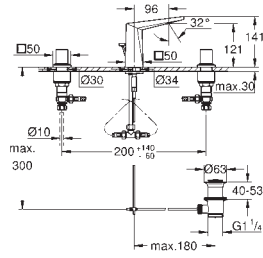

GROHE SPA

20 626 000	Chrome	4005176760136	824.11
20 626 DC0	supersteel	4005176760150	1,153.75
20 626 AL0	brushed hard graphite	4005176760143	1,318.58

Allure Brilliant
Three-hole basin mixer 1/2"
M-Size
ceramic headparts 1/2", 90°
GROHE Long-Life finish
GROHE Water Saving - Less water, perfect flow
maximum flow rate (at 3 bar): 5 l/min
low spout with integrated mousseur
pop-up waste set 1 1/4"
pressure-proof, flexible connection hoses
between spout and side valves