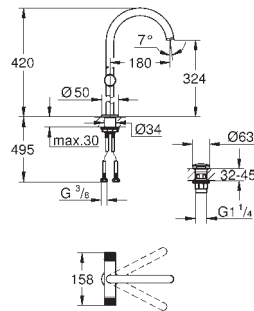

21 142 000	Chrome	4005176510052	1,025.21
21 142 DC0	supersteel	4005176509957	1,435.28
21 142 GL0	cool sunrise	4005176509896	1,537.83
21 142 GN0	brushed cool sunrise	4005176509872	1,640.34
21 142 DA0	warm sunset	4005176509971	1,537.83
21 142 DL0	brushed warm sunset	4005176509933	1,640.34
21 142 AL0	brushed hard graphite	4005176510014	1,640.32

Atrio Private Collection
Basin mixer, 1/2"
XL-Size
for free-standing basins
ceramic headparts 1/2", 90°
GROHE Long-Life finish
GROHE Water Saving - Less water, perfect flow
maximum flow rate (at 3 bar): 5 l/min
rapid installation system
swivel tubular spout with mousseur and stop limiter
adjustable swivel area 0° / 150° / 360°
Push-open waste set 1 1/4"
flexible connection hoses
knobs with metal inlay
can be combined with 48 456 000 or 48 457 000

48 456 000		4005176520778	371.11

Atrio Private Collection
Inlays made from White Attica Caesarstone material
can be combined with Atrio Private Collection:
one-hole basin mixer L-Size 21 138
one-hole basin mixer XL-Size 21 142
Caesarstone is a quartz composite material. Structures and textures on the surface may vary and are unique.

48 457 000		4005176520785	371.11

Atrio Private Collection
Inlays made from Vanilla Noir Caesarstone material
can be combined with Atrio Private Collection:
one-hole basin mixer L-Size 21 138
one-hole basin mixer XL-Size 21 142
Caesarstone is a quartz composite material. Structures and textures on the surface may vary and are unique.