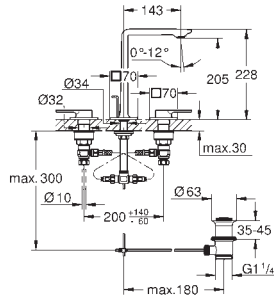

Ref. No. Colour EAN Retail Guide Price (£)

20 188 001	Chrome	4005176499685	983.49
20 188 DC1	supersteel	4005176954191	1,376.88
20 188 GL1	cool sunrise	4005176499715	1,475.23
20 188 GN1	brushed cool sunrise	4005176499722	1,573.58
20 188 DA1	warm sunset	4005176499739	1,475.23
20 188 DL1	brushed warm sunset	4005176499746	1,573.58
20 188 AL1	brushed hard graphite	4005176499760	1,573.58

Allure
Three-hole basin mixer 1/2"
M-Size
deck mounted
ceramic headparts 1/2", 90°
GROHE Long-Life finish
GROHE Water Saving - Less water, perfect flow
maximum flow rate (at 3 bar): 5 l/min
GROHE AquaGuide adjustable slim air mousseur
projection 143 mm
pressure-proof, flexible connection hoses
between spout and side valves
pop-up waste set 1 1/4"