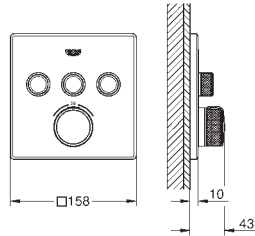

Ref. No.	Colour	EAN	Retail Guide Price (£)
29 126 000	Chrome	4005176413322	673.52
29 126 DC0	supersteel	4005176526343	942.92
29 126 GL0	cool sunrise	4005176558351	1,010.28
29 126 GN0	brushed cool sunrise	4005176558368	1,077.62
29 126 DA0	warm sunset	4005176558320	1,010.28
29 126 DL0	brushed warm sunset	4005176558337	1,077.62
29 126 A00	hard graphite	4005176558290	1,010.28
29 126 AL0	brushed hard graphite	4005176558306	1,077.62

Grotherm SmartControl
Thermostat for concealed installation with 3 valves
set for final installation for
GROHE Rapido SmartBox 35 600/35 604
metal wall escutcheon with **GROHE FastFixation** (covered escutcheon and shaft sealing, covered fixing), retroactively 6° adjustable
GROHE Long-Life finish
GROHE SmartControl push for ON-OFF, turn for volume adjustment from GROHE Water Saving to Full Flow
exchangeable symbols
GROHE TurboStat compact cartridge with wax thermoelement
GROHE ProGrip with knurl structure
GROHE SafeStop safety button at 38°C
(calibration required)
GROHE SafeStop Plus optional temperature limiter at 43°C or 46°C included
built-in non return valve
and dirt strainers
multiple outlets can be run simultaneously
without roughing-in-set
flow performance:
outlet A = 23 l/min
outlet B = 27 l/min
outlet C = 23 l/min
outlet A + B = 33 l/min
outlet A + B + C = 36 l/min

35 604 000 **4005176698774** **80.96**
GROHE Rapido SmartBox universal rough-in box for concealed installation

29 127 000	Chrome	4005176413339	410.96
29 127 DC0	supersteel	4005176526350	575.35
29 127 GN0	brushed cool sunrise	4005176558443	657.55
29 127 DL0	brushed warm sunset	4005176558412	657.55
29 127 A00	hard graphite	4005176558375	616.46
29 127 AL0	brushed hard graphite	4005176558382	657.55