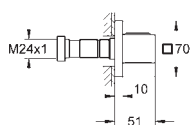

Ref. No.   Colour   EAN   Retail Guide Price (£)

26 879 000   Chrome   4005176759253   284.75

Grotherm F
Single volume control trim
for use with rough-in box 35 028 000 (1/2" connections)
sold separately
metal handle for volume control
metal wall escutcheon with hidden fixing and hidden sealing
GROHE Long-Life finish

35 028 000   4005176908316   160.19
GROHE Rapido C rough-in box for single volume control