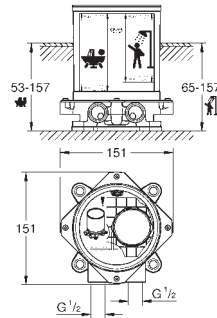

45 984 001

Chrome

4005176992056

552.23

Rough-in set 1/2"

for floor-mounted bath mixers/spouts and shower mixers
without finishing trim set
installation plate with 360° horizontal and 3° vertical adjustment
installation depth 53-157 mm for bath mixers/spouts, depth compensation 104 mm
installation depth 65-157 mm for shower mixers, depth compensation 92 mm
two 1/2" female connections (hot/cold supplies)
flushing plug
Can take a single mixed supply
fixing material