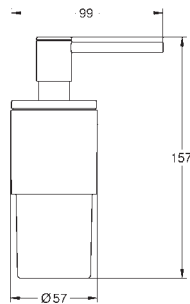

Allure

Glass/soap dish holder

fits glass 40 882 000 or soap dispenser 40 886 xx0 (please order separately)

material: metal

concealed fastening

GROHE Long-Life finish

40 886 000	Chrome	4005176754012	92.13
40 886 DC0	supersteel	4005176754531	128.99
40 886 EN0	brushed nickel	4005176754548	147.41
40 886 GL0	cool sunrise	4005176754555	138.19
40 886 GN0	brushed cool sunrise	4005176952708	147.41
40 886 DA0	warm sunset	4005176754524	138.19
40 886 DL0	brushed warm sunset	4005176952692	147.41
40 886 AL0	brushed hard graphite	4005176754517	147.41