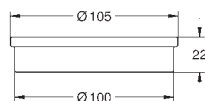

Allure

Glass/soap dish holder

for soap dish 40 883 000 or hair dryer inlet 40 964 001 (please order separately)

material: metal

concealed fastening

GROHE Long-Life finish

40 883 000		4005176755262	69.89
------------	--	---------------	-------