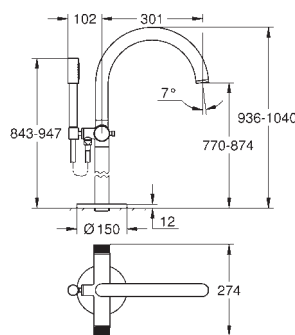

Atrio Private Collection
Bath / shower mixer 1/2"
floor-mounted installation
with high pillar unions (765 mm)
set for final installation for 45 984 001
without roughing-in-set
ceramic headparts 1/2", 90°
GROHE Long-Life finish
automatic diverter: bath/shower
projection 301 mm
integrated non-return valve
in the shower outlet 1/2"
hand shower with holder
Silverflex shower hose 1250 mm (28 362)
protected against backflow
knobs with inlay, can be combined with 48 460 000 or 48 461 000

45 984 001	Chrome	4005176992056	552.23

Rough-in set 1/2" for floor-mounted mixers/spouts