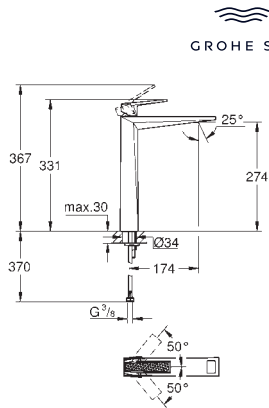

24 417 000	Chrome	4005176794872	1,545.49
24 417 DC0	supersteel	4005176794896	2,318.24
24 417 AL0	brushed hard graphite	4005176794902	2,472.78

Allure Brilliant Private Collection
Basin mixer 1/2"
XL-Size
knurled lever
monobloc installation
for free-standing basins
28 mm ceramic cartridge
with **GROHE SilkMove**
temperature limiter
GROHE Long-Life finish
GROHE Water Saving - Less water, perfect flow
maximum flow rate (at 3 bar): 5 l/min
GROHE FastFixation installation system
spout with integrated mousseur
smooth body
flexible connection hoses