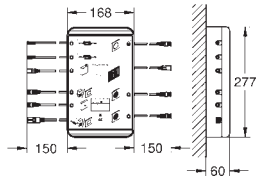

F-digital Deluxe
Base unit box 4.0 Bluetooth F-Series 40" (BCU V4.0)
to control LightCurtain of Rainshower Aqua 40" AquaSymphony ceiling shower
additional light, sound and steam modules can be connected and controlled
Consisting of:
2 plug connections, each for one pair of sound modules (36 473 000)
1 plug connection for one pair of light modules (36 472 000)
1 plug connection LightCurtain for Rainshower Aqua 40" AquaSymphony (26 863 000)
2 plug connections for steam module (29 414 000), including 1 connection for steam generator and 1 connection for temperature sensor
2 plug connections for power supply (per power supply max. 4 devices light/sound)
2 plug connections for Bluetooth unit (supply voltage and data line)
CE approved
must be accessible for service
optional the base unit box can be placed into extra equipment 36 474 000 component to be ordered separately