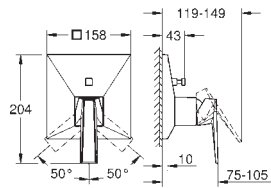

24 426 000	Chrome	4005176795251	642.14
24 426 DC0	supersteel	4005176795268	963.20
24 426 AL0	brushed hard graphite	4005176795275	1,027.42

Allure Brilliant Private Collection
Single-lever mixer with 2-way diverter
white Caesarstone handle
set for final installation for
GROHE Rapido SmartBox 35 600/35 604
GROHE SilkMove 46 mm ceramic cartridge
GROHE Long-Life finish
wall escutcheon with **GROHE FastFixation**
(covered escutcheon- and shaft sealing, covered fixing)
metal escutcheon, retroactively 6° adjustable
metal lever
automatic 2-way diverter
flow performance:
outlet B = 27 l/min, outlet C = 27 l/min
without roughing-in-set

35 604 000		4005176698774	80.96
GROHE Rapido SmartBox universal rough-in box for concealed installation			

24 427 000	Chrome	4005176795282	642.14
24 427 DC0	supersteel	4005176795299	963.20
24 427 AL0	brushed hard graphite	4005176795305	1,027.42