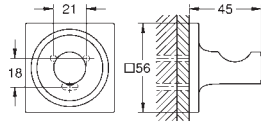

40 284 001	Chrome	4005176531941	72.31
40 284 DC1	supersteel	4005176953583	101.24
40 284 GL1	cool sunrise	4005176531972	108.47
40 284 GN1	brushed cool sunrise	4005176531989	115.71
40 284 DA1	warm sunset	4005176531996	108.47
40 284 DL1	brushed warm sunset	4005176532009	115.71
40 284 AL1	brushed hard graphite	4005176532023	115.71

Allure
Robe hook
material: metal
concealed fastening
GROHE Long-Life finish