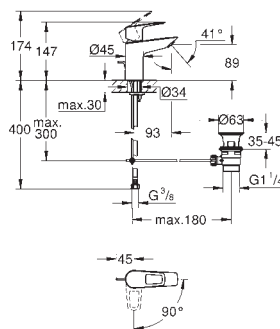

22 054 001	Chrome	4005176554162	84.76

BauLoop
Basin mixer 1/2"
S-Size
monobloc installation
metal lever
GROHE Long-Life ES 28 mm ceramic cartridge with energy saving function via cold start
with temperature limiter
GROHE Long-Life finish
Lead and Nickel Free Inner Water Ways
GROHE Water Saving - Less water, perfect flow
maximum flow rate (at 3 bar): 5 l/min
rapid installation system
plastic pop-up waste set 1 1/4"
flexible connection hoses
professional edition