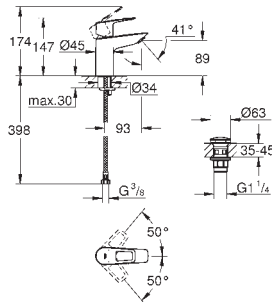

23 878 001	Chrome	4005176554032	84.76

BauLoop
Basin mixer 1/2"
S-Size
monobloc installation
metal lever
GROHE Long-Life 28 mm ceramic cartridge
with temperature limiter
GROHE Long-Life finish
Lead and Nickel Free Inner Water Ways
GROHE Water Saving - Less water, perfect flow
maximum flow rate (at 3 bar): 5 l/min
rapid installation system
smooth body with plastic push open waste set 1 1/4"
flexible connection hoses
professional edition

23 337 001	Chrome	4005176555725	79.01

ditto, without plastic push open waste set 1 1/4"