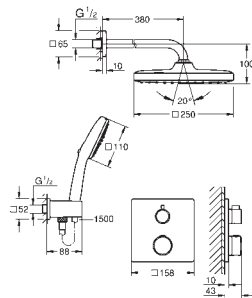

Grotherm

Concealed shower system with Tempesta 250 Cube

Consisting of:

concealed thermostatic shower mixer for 2 outlets with integrated shut off/diverter valve (24 079)

Tempesta 250 Cube head shower set (26 687) including horizontal shower arm 380 mm

hand shower Tempesta Cube 110, 2 sprays (26 746)

shower outlet elbow 1/2" with wall shower holder (26 370)

Rotaflex shower hose 1500 mm 1/2" x 1/2" (28 409)

requires GROHE Rapido SmartBox universal rough-in box, 1/2" (35 604), please order separately

perfect fit with GROHE Rapido shower frame mono (103 993 9990)

professional edition