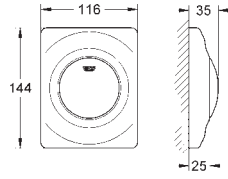

GROHE FLUSH PLATES FOR URINAL

Ref. No.	Colour	EAN	Retail Guide Price (£)
38 808 000	Chrome	4005176864056	125.52
38 808 SH0	alpine white	4005176864070	113.50
38 808 P00	matt chrome	4005176864063	125.45

Surf
Actuation plate
manual activation for urinal
compatible with
Rapido U or Rapido UMB
116 x 144 mm
mechanical functional cartridge
flow pressure min 0.5 bar
operating pressure max 6 bar
1.0 - 6.0 adjustable
GROHE Long-Life finish