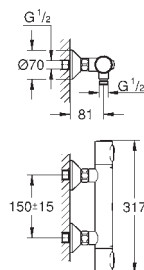

34 793 000   Chrome   4005176632433   153.29

Grohtherm 500
Thermostatic shower mixer 1/2"
wall mounted
GROHE Long-Life finish
GROHE SafeStop safety button at 38°C
(calibration required)
GROHE SafeStop Plus optional temperature limiter at 43°C included
GROHE thermostatic cartridge with wax thermolement
integrated mixed water shut off
volume handle with **GROHE EcoButton**
headpart 90°
shower bottom outlet 1/2"
built-in non return valves
dirt strainers
protected against backflow
S-unions
metal escutcheon
GROHE Water Saving - Less water, perfect flow
professional edition