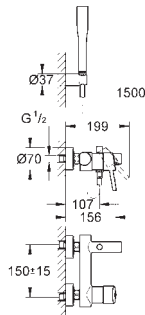

GROHE CONCETTO

Ref. No.	Colour	EAN	Retail Guide Price (£)

32 212 001	Chrome	4005176889035	242.89

Concetto
Single-lever bath/shower mixer 1/2"
wall mounted
metal lever
GROHE SilkMove 46 mm ceramic cartridge
GROHE Long-Life finish
adjustable flow rate limiter
automatic diverter: bath/shower
mousseur, integrated non-return valve
in the shower outlet 1/2"
S-unions
protected against backflow
optional temperature limiter (46 308 000)
with shower set
Consisting of:
Euphoria Cosmopolitan hand shower (27 400)
wall shower holder (27 056)
shower hose Relexaflex 1500 mm 1/2" x 1/2" (28 151)