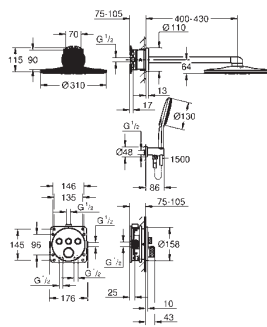

34 863 000	Chrome	4005176789922	1,576.97

Grotherm SmartControl
Concealed shower system with Rainshower SmartActive 310
Consisting of:
concealed thermostat with 3 valves (29 121)
GROHE Rapido SmartBox universal rough-in box, 1/2" (35 604)
Rainshower SmartActive 310 head shower set 2 sprays (26 475) including
horizontal shower arm 430 mm and head shower rough-in (26 483)
Rainshower SmartActive 130 hand shower 3 sprays
shower outlet elbow 1/2" with holder (26 658)
Silverflex shower hose 1500 mm 1/2" x 1/2"
optional flow regulator 9.5 l/min included for hand shower

13 278 002	Chrome	4005176887871	121.06

Eurodisc Cosmopolitan
Bath spout
wall mounted
GROHE Long-Life finish
mousseur
male thread 1/2"
projection 170 mm