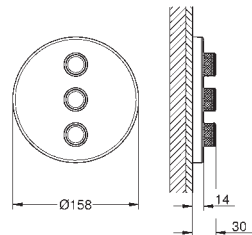

GROHE GROHTHERM SMARTCONTROL

Ref. No.	Colour	EAN	Retail Guide Price (£)
29 904 LS0	moon white	4005176413568	838.72

Grotherm SmartControl
Thermostat for concealed installation with 3 valves
set for final installation for
GROHE Rapido SmartBox 35 600/35 604
metal wall escutcheon with **GROHE FastFixation** (covered escutcheon and shaft sealing, covered fixing), retroactively 6° adjustable
GROHE Long-Life finish
GROHE SmartControl push for ON-OFF, turn for volume adjustment from GROHE Water Saving to Full Flow
exchangeable symbols
GROHE TurboStat compact cartridge with wax thermoelement
GROHE ProGrip with knurl structure
GROHE SafeStop safety button at 38°C
(calibration required)
GROHE SafeStop Plus optional temperature limiter at 43°C or 46°C included
built-in non return valve and dirt strainers
multiple outlets can be run simultaneously
cover plate in moon white acrylic glass
without roughing-in-set
flow performance:
outlet A = 23 l/min
outlet B = 27 l/min
outlet C = 23 l/min
outlet A + B = 33 l/min
outlet A + B + C = 36 l/min

35 604 000		4005176698774	80.96

GROHE Rapido SmartBox universal rough-in box for concealed installation

29 152 LS0	moon white	4005176413575	520.00