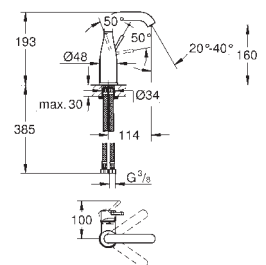

Essence
Basin mixer 1/2"
M-Size
monobloc installation
metal lever
28 mm ceramic cartridge
with **GROHE SilkMove**
with temperature limiter
GROHE Long-Life finish
GROHE Water Saving mousseur 5.7 l/min
GROHE AquaGuide adjustable mousseur
GROHE FastFixation Plus installation system
swivel spout with mousseur
and stop limiter
smooth body
flexible connection hoses