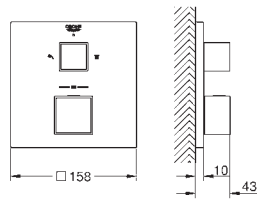

GROHE EUROCUBE JOY

Ref. No.	Colour	EAN	Retail Guide Price (£)
24 154 000	Chrome	4005176481185	619.51
24 154 DC0	supersteel	4005176574238	867.31
24 154 AL0	brushed hard graphite	4005176585920	991.21

Grotherm Cube
Thermostatic shower mixer for 2 outlets with integrated shut off/diverter valve
set for final installation for
GROHE Rapido SmartBox 35 600/35 604
GROHE TurboStat compact cartridge with wax thermoelement
GROHE Long-Life finish
wall escutcheon with **GROHE FastFixation**
(covered escutcheon- and shaft sealing, covered fixing)
metal escutcheon, retroactively 6° adjustable
printed head and hand shower symbol
GROHE SafeStop safety button at 38°C
(calibration required)
GROHE SafeStop Plus optional temperature limiter at 43°C or 46°C included
GROHE AquaDimmer, integrated shut off/diverter valve
flow performance:
outlet B = 27 l/min
outlet C = 30 l/min
without roughing-in-set

35 604 000		4005176698774	80.96
GROHE Rapido SmartBox universal rough-in box for concealed installation			

24 155 000	Chrome	4005176481192	619.51
24 155 DC0	supersteel	4005176574245	867.31
24 155 AL0	brushed hard graphite	4005176585937	991.21