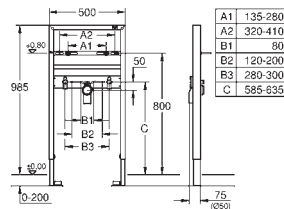

Rapid SL
Element for wash basin, single hole installation
1.0 m finished installation height

for on-the-wall installations or studded walls

Includes
wash basin fixing bolts with fixing device for ceramic
HT-outlet bend Ø 50 mm
seal Ø 32 mm
for on-the-wall installation please order wall brackets 38 558 00M (sold separately)

38 553 001   **4005176863813**   **302.25**