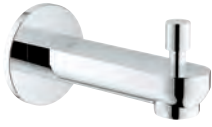

GROHE EUROSMART COSMOPOLITAN

Ref. No.	Colour	EAN	Retail Guide Price (£)

13 262 000	Chrome	4005176877391	117.15

Eurosmart Cosmopolitan
Bath spout
wall mounted
GROHE Long-Life finish
mousseur
automatic diverter: bath/shower
male thread 1/2"
projection 170 mm