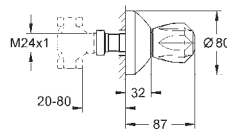

19 830 000   Colour: Chrome   EAN: 4005176030697   Retail Guide Price (£): 33.93

Atlanta
Concealed stop-valve trim
set for final installation for
35 028 000
for concealed valves, 1/2", 3/4"
installation depth adjustable
20-80 mm
escutcheon with screwable wall sealing
brilliant handle
marking: blue (cold)
GROHE Long-Life finish