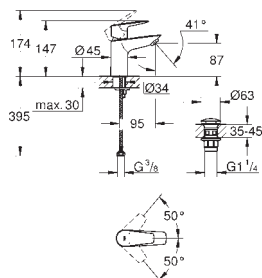

23 896 001	Chrome	4005176554919	84.76

BauEdge
Basin mixer 1/2"
S-Size
monobloc installation
metal lever
GROHE Long-Life 28 mm ceramic cartridge
with temperature limiter
GROHE Long-Life finish
GROHE Water Saving - Less water, perfect flow
maximum flow rate (at 3 bar): 3.5 l/min
Lead and Nickel Free Inner Water Ways
GROHE LowFlow mousseur
rapid installation system
smooth body with plastic push open waste set 1 1/4"
flexible connection hoses
professional edition