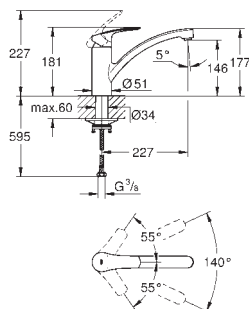

Eurosmart
Single-lever sink mixer 1/2"
low spout
monobloc installation
GROHE Long-Life finish
GROHE SilkMove 35 mm ceramic cartridge
integrated temperature limiter
adjustable flow rate limiter
swivel cast spout
swivel area 140°
Lead and Nickel Free Inner Water Ways
GROHE Water Saving - Less water, perfect flow
flexible connection hoses 3/8"
metal fixation set
maximum flow rate (at 3 bar): 5 l/min
professional edition