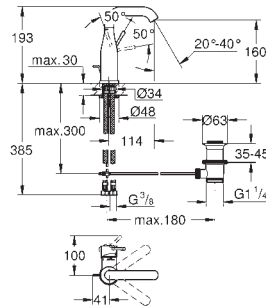

GROHE ESSENCE

Ref. No.	Colour	EAN	Retail Guide Price (£)
24 173 001	Chrome	4005176698323	219.54
24 173 DC1	supersteel	4005176711282	307.35
24 173 GL1	cool sunrise	4005176711312	329.30
24 173 GN1	brushed cool sunrise	4005176711329	351.26
24 173 DA1	warm sunset	4005176711275	329.30
24 173 DL1	brushed warm sunset	4005176711299	351.26
24 173 A01	hard graphite	4005176712005	329.30
24 173 AL1	brushed hard graphite	4005176712012	351.26

Essence
Basin mixer 1/2"
M-Size
monobloc installation
metal lever
28 mm ceramic cartridge
with **GROHE SilkMove**
with temperature limiter
GROHE Long-Life finish
GROHE Water Saving - Less water, perfect flow
maximum flow rate (at 3 bar): 5 l/min
GROHE AquaGuide adjustable mousseur
GROHE FastFixation Plus installation system
swivel spout with mousseur
and stop limiter
adjustable swivel area 0° / 150° / 360°
pop-up waste set 1 1/4"
flexible connection hoses
professional edition
replaces Essence basin mixer 23 462 xx1

24 176 001	Chrome	4005176698378	213.44
24 176 KF1	phantom black	4005176782367	298.82

ditto, smooth body