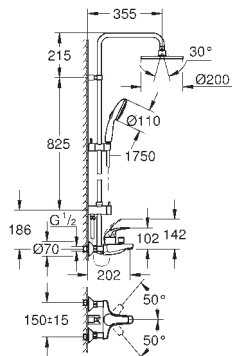

Tempesta System 200

Shower system with single lever bath mixer for wall mounting

with short shower rail for installation in showers

Consisting of:

horizontal 355 mm shower arm

exposed single-lever shower mixer

with diverter

allows change between:

head shower Tempesta Cosmopolitan 200 (27 541)

spray pattern:

Rain

with ball joint

rotation angle $\pm 20^\circ$

bath inlet

separate diverter for hand shower

hand shower Tempesta 110 (28 261)

3 spray patterns:

Rain, Jet, Massage

adjustable height via gliding element

RotaflexTwistStop shower hose 1750 mm 1/2" x 1/2" (28 410)

distance between single-lever mixer and upper bracket: 1011 mm

maximum flow rate (at 3 bar): 13.5 l/min

GROHE SilkMove 46 mm ceramic cartridge

GROHE SmartSwitch - easily rotate the dial to enjoy your preferred spray option

GROHE DreamSpray perfect spray pattern

ShockProof silicone ring prevents damage caused by a shower falling

GROHE Long-Life finish

SpeedClean anti-limescale system

Inner WaterGuide for a longer life

TwistStop preventing the hose from twisting

suitable for instantaneous heaters from 18 kW/h

minimum flow rate 7 l/min.

min. recommended pressure 1.0 bar