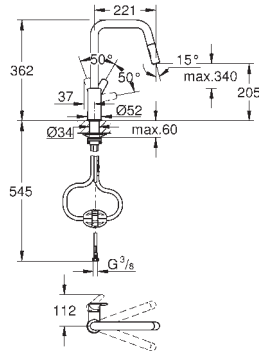

GROHE EUROSMART

Ref. No.	Colour	EAN	Retail Guide Price (£)
30 619 000	Chrome	4005176763564	265.72
30 619 DC0	supersteel	4005176763588	345.44
30 619 2430	matte black	4005176783869	345.44

Eurosmart
Single-lever sink mixer 1/2"
high spout
monobloc installation
GROHE Long-Life finish
28 mm ceramic cartridge
with **GROHE SilkMove**
flow strainer
with integrated temperature limiter
pull-out dual spray control - switches between regular flow and spray
diverter: laminar spray/SpeedClean shower jet
automatic return to laminar spray
adjustable flow rate limiter
swivel cast spout
swivel area 360°
Lead and Nickel Free Inner Water Ways
flexible connection hoses 3/8"
metal fixation set
protected against backflow
maximum flow rate (at 3 bar): 7 l/min
professional edition

33 202 003	Chrome	4005176635588	132.12