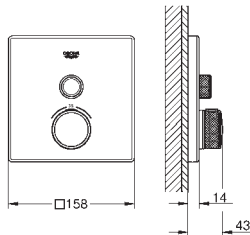

without roughing-in-set

flow performance:
outlet A (to external shut-off) = 34 l/min
outlet B/C = 29 l/min

35 604 000	4005176698774	80.96
GROHE Rapido SmartBox universal rough-in box for concealed installation