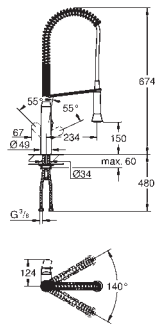

GROHE K7

Ref. No.	Colour	EAN	Retail Guide Price (£)

32 950 000	Chrome	4005176879838	848.73
32 950 DC0	supersteel	4005176879845	1,103.34

K7
Single-lever sink mixer 1/2"
monobloc installation
GROHE Long-Life finish
GROHE SilkMove 35 mm ceramic cartridge
professional spray
diverter: mousseur/shower jet
automatic return to mousseur
metal spray
adjustable flow rate limiter
swivel spout
swivel area 140°
protected against backflow
flexible connection hoses
rapid installation system
maximum flow rate (at 3 bar): 14 l/min