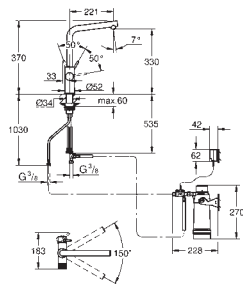

GROHE Blue Pure Minta Starter kit with S-Size filter
Consisting of:
GROHE Blue single-lever sink mixer with filter function
monobloc installation
L-spout
separate handle for filtered water
28 mm ceramic cartridge
with **GROHE SilkMove**
swivel tubular spout
swivel area 150°
separate inner water ways for filtered
and non-filtered water
flexible connection hoses
GROHE Blue filter head
GROHE Blue S-Size filter for water hardness reduction and premium taste
Capacity 600 L at 20° dKH
flow meter for filter lifetime measurement including 2 x AA batteries

30 590 000	Chrome	4005176745003	441.73
30 590 DC0	supersteel	4005176745010	508.00
30 590 KF0	phantom black	4005176781728	508.00