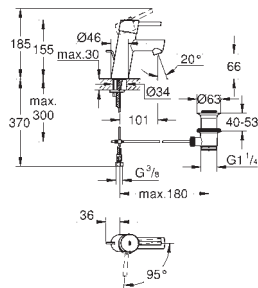

23 380 10E   Chrome   4005176938245   157.54

Concetto
Basin mixer 1/2"
S-Size
monobloc installation
metal lever
GROHE SilkMove Energy Saving 28 mm ceramic cartridge
with energy saving function via cold start
with temperature limiter
GROHE Long-Life finish
GROHE Water Saving - Less water, perfect flow
maximum flow rate (at 3 bar): 5 l/min
GROHE FastFixation installation system
pop-up waste set 1 1/4"
flexible connection hoses

23 385 10E   Chrome   4005176938269   150.98

ditto, smooth body