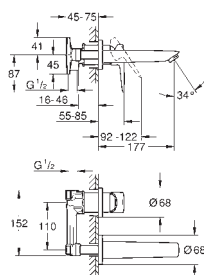

20 474 001	Chrome	4005176556463	192.81

BauEdge
2-hole basin mixer
wall mounted
Consisting of:
set for final installation and concealed body
GROHE Long-Life 35 mm ceramic cartridge
optional temperature limiter (46 375 000)
GROHE Long-Life finish
centre distance 110 mm
projection 177 mm