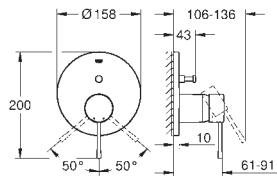

24 167 001	Chrome	4005176698422	211.72
24 167 DC1	supersteel	4005176712265	296.40
24 167 GL1	cool sunrise	4005176712296	317.57
24 167 GN1	brushed cool sunrise	4005176712302	338.74
24 167 DA1	warm sunset	4005176712258	317.57
24 167 DL1	brushed warm sunset	4005176712272	338.74
24 167 A01	hard graphite	4005176712227	317.57
24 167 AL1	brushed hard graphite	4005176712234	338.74
24 167 KF1	phantom black	4005176782343	296.40

Essence
Single-lever mixer with 2-way diverter
set for final installation for
GROHE Rapido SmartBox (35 604)
GROHE SilkMove 46 mm ceramic cartridge
GROHE Long-Life finish
wall escutcheon with **GROHE FastFixation**
(covered escutcheon- and shaft sealing, covered fixing)
metal escutcheon, retroactively 6° adjustable
metal lever
automatic 2-way diverter
flow performance:
outlet B = 27 l/min, outlet C = 27 l/min
without roughing-in-set
professional edition
replaces Essence single-lever mixer with 2-way diverter 24 058 xx1