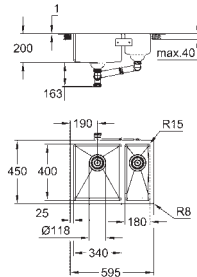

GROHE STAINLESS STEEL SINKS

Ref. No.	Colour	EAN	Retail Guide Price (£)

31 577 SD1	stainless steel	4005176607110	381.06

K700U

Stainless steel sink

model: K700U 60-S 59,5/45 1.5 lh

mounting type: undermount, top mount or flush mount

material: stainless steel AISI 304 (V2A)

material thickness: 1 mm

GROHE Long-Life finish

finish: satin finish

GROHE Whisper

min. cabinet size: 600 mm

dimensions: 595 x 450 mm

1 bowl: 340 x 400 x 200 mm

0.5 bowl: 180 x 400 x 140 mm

outer radius: R16 (undermount)/R3 (topmount), inner bowl radius: R15

GROHE FastFixation installation system

sink mountable left

cut-out (undermount): 547 x 402 mm (R16)

cut-out (top mount): 580 x 435 mm (R3)

cut-out (flush mount): 580 x 435 mm (R3) (top step outer size: -596 x 451 -R8 deep -3.5 mm)

drainer: Ø 3.5"/90 mm basket strainer waste

accessories included: waste kit, basket strainer waste, mounting set

optional push to open excenter (40 986 SD0)

amount of fasteners included (top mount): 8

amount of fasteners included (undermount): 8

31 578 SD1	stainless steel	4005176607127	299.98