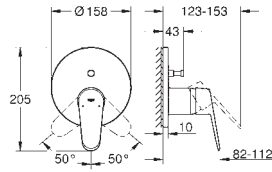

GROHE EURODISC COSMOPOLITAN

Ref. No.	Colour	EAN	Retail Guide Price (£)

24 056 002	Chrome	4005176465437	195.55

Eurodisc Cosmopolitan
Single-lever mixer with 2-way diverter
set for final installation for
GROHE Rapido SmartBox 35 600/35 604
GROHE SilkMove 46 mm ceramic cartridge
GROHE Long-Life finish
wall escutcheon with **GROHE FastFixation**
(covered escutcheon- and shaft sealing, covered fixing)
metal escutcheon, retroactively 6° adjustable
metal lever
automatic 2-way diverter
flow performance:
outlet B = 27 l/min, outlet C = 27 l/min
without roughing-in-set

35 604 000		4005176698774	80.96

GROHE Rapido SmartBox universal rough-in box for concealed installation