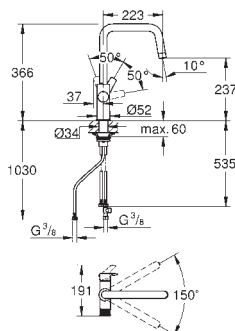

GROHE Blue Pure Eurosmart
Filter tap
Consisting of:
GROHE Blue single-lever sink mixer with filter function
monobloc installation
U spout
separate handle for filtered water
28 mm ceramic cartridge
with **GROHE SilkMove**
swivel tubular spout
swivel area 150°
separate inner water ways for filtered
and non-filtered water
flexible connection hoses
the faucet must be installed with a filter starter set of your choice

KITCHEN
FITTINGS