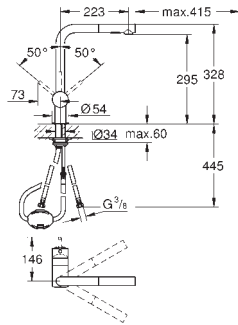

GROHE MINTA / MINTA SMARTCONTROL / MINTA TOUCH

Ref. No.   Colour   EAN   Retail Guide Price (£)

30 274 000	Chrome	4005176314988	301.95
30 274 DC0	supersteel	4005176314995	392.54
30 274 DA0	warm sunset	4005176488672	422.73
30 274 DL0	brushed warm sunset	4005176488689	452.93
30 274 A00	hard graphite	4005176488658	422.73
30 274 AL0	brushed hard graphite	4005176488665	452.93

Minta
Single-lever sink mixer 1/2"
L-spout
monobloc installation
GROHE Long-Life finish
GROHE SilkMove 46 mm ceramic cartridge
flow strainer
pull-out dual spray control - switches between regular flow and spray
diverter: laminar spray/SpeedClean shower jet
automatic return to laminar spray
metal spray
adjustable flow rate limiter
swivel tubular spout
swivel area 360°
integrated non-return valve
protected against backflow
flexible connection hoses
rapid installation system
maximum flow rate (at 3 bar): 9 l/min