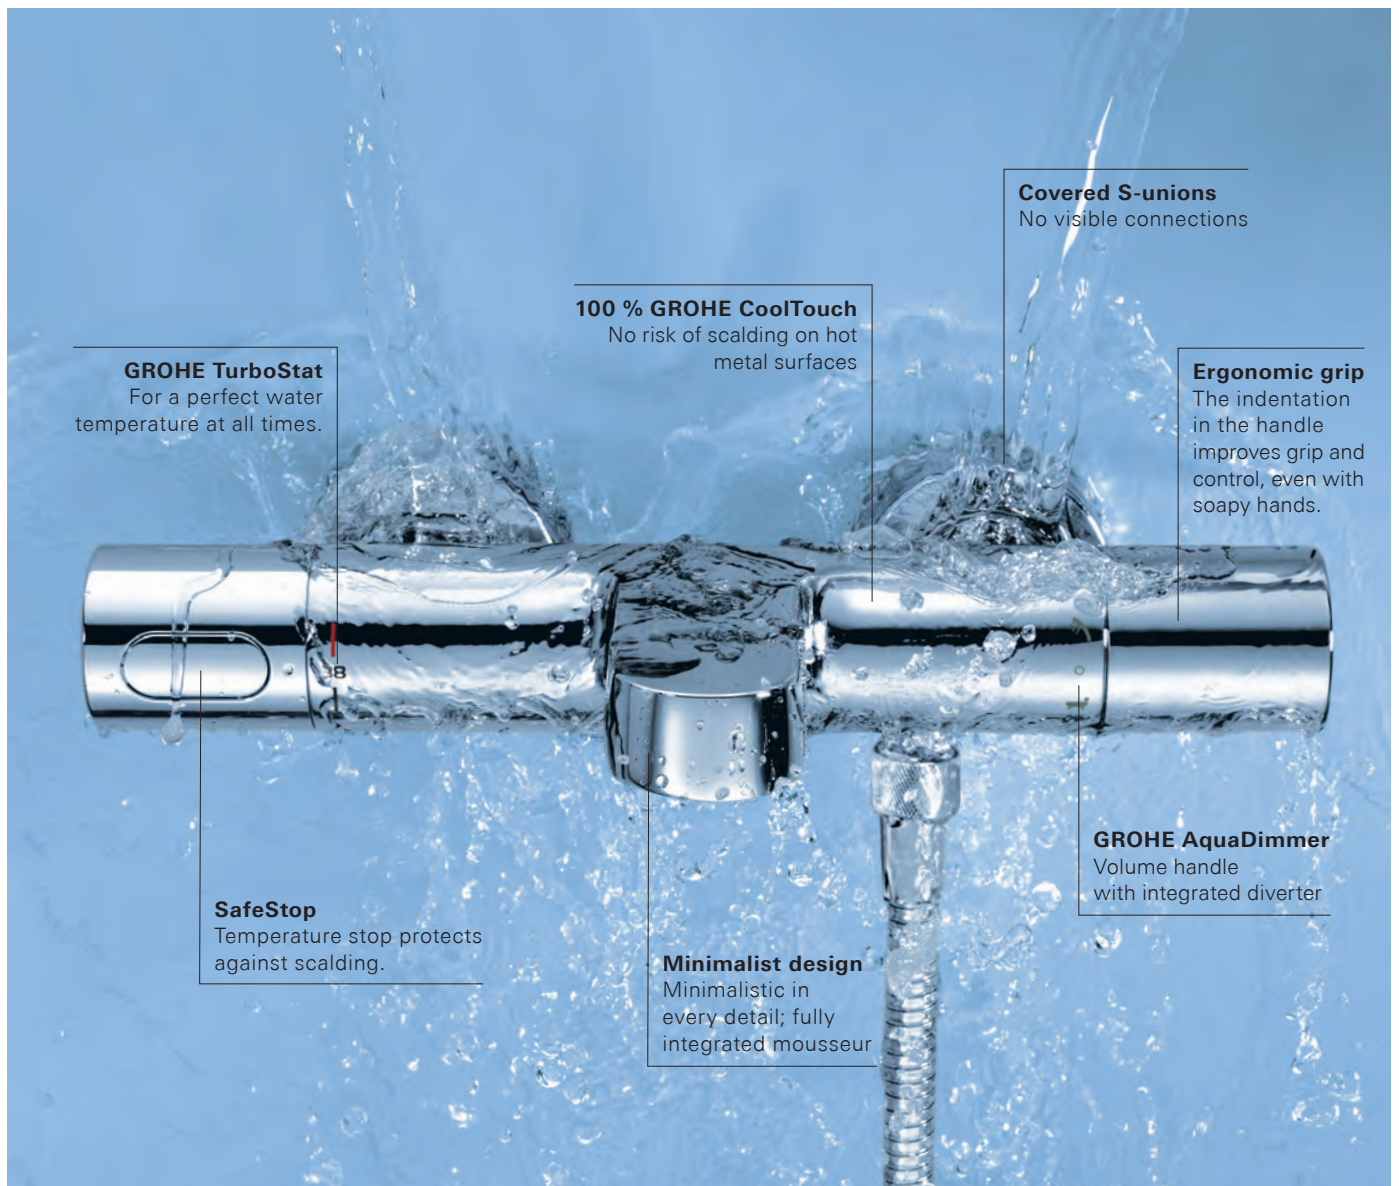

GROHTHERM 3000 COSMOPOLITAN

MINIMALIST & 100 % GROHE COOLTOUCH.

Grohtherm 3000 Cosmopolitan thermostats are based on an aesthetic philosophy based on simple cylinders in perfect proportions, creating balance and harmony enhanced by GROHE StarLight chrome, a deep luxurious finish.

While GROHE TurboStat maintains your perfect water temperature, GROHE CoolTouch eliminates the risk of scalding from hot chrome surfaces, while the EcoButton enables you to reduce your water consumption up to 50 %.