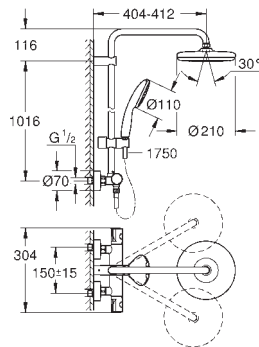

Tempesta System 210
Shower system with thermostat for wall mounting
Consisting of:
horizontal swivable 390 mm projection shower arm
exposed thermostatic shower
with Aquadimmer function
allows change between:
head shower Tempesta 210 (26 410)
spray plate white
spray pattern:
Rain
with ball joint
rotation angle $\pm 15^\circ$
hand shower Tempesta 110 (27 923)
spray pattern:
Rain
adjustable height via gliding element
RotaflexTwistStop shower hose 1750 mm 1/2" x 1/2" (28 410)
maximum flow rate (at 3 bar): 8.7 l/min
GROHE Water Saving - Less water, perfect flow
GROHE TurboStat compact cartridge with wax thermoelement
GROHE SafeStop safety button at 38°C
(calibration required)
GROHE SafeStop Plus integrated temperature
limiter at max 50°C
GROHE DreamSpray perfect spray pattern
ShockProof silicone ring prevents damage caused by a shower falling
GROHE Long-Life finish
SpeedClean anti-limescale system
Inner WaterGuide for a longer life
TwistStop preventing the hose from twisting
suitable for instantaneous heaters from 18 kW/h
minimum flow rate 7 l/min.
optional upgrade: **GROHE EasyReach** tray (26 362)