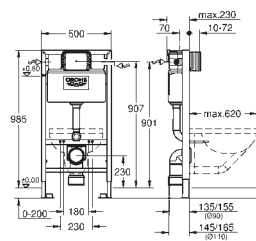

Rapid SL
2-in-1 set for WC, 1.00 m installation height
with flushing cistern 6 - 3 l
Consisting of:
Rapid SL element for WC (38 525 001)
front wall brackets (38 558 00M)

38 948 000		4005176911224	348.41