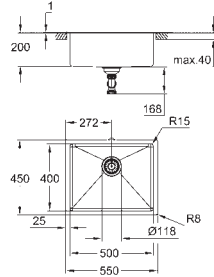

GROHE STAINLESS STEEL SINKS

Ref. No.   Colour   EAN   Retail Guide Price (£)

31 574 SD1   stainless steel   4005176607080   333.01

K700U

Stainless steel sink

model: K700U 60-S 54.4/44.4 1.0

mounting type: undermount, top mount or flush mount

material: stainless steel AISI 304 (V2A)

material thickness: 1 mm

GROHE Long-Life finish

finish: satin finish

GROHE Whisper

min. cabinet size: 600 mm

dimensions: 550 x 450 mm

1 bowl: 500 x 400 x 200 mm

outer radius: R16 (undermount)/R3 (topmount), inner bowl radius: R15

GROHE FastFixation installation system

cut-out (undermount): 502 x 402 mm (R16)

cut-out (flush mount): 535 x 435 mm

cut-out (flush mount): 535 x 435 mm (R3) (top step outer size: -551 x 451 -R8

deep -3.5 mm)

drainer: Ø 3.5"/90 mm basket strainer waste

accessories included: waste kit, basket strainer waste, mounting set

optional push to open excenter (40 986 SD0)

amount of fasteners included (top mount): 8

amount of fasteners included (undermount): 8

31 575 SD1   stainless steel   4005176607097   411.08

K700U

Stainless steel sink

model: K700U 80-S 76/45 1.5 lh

mounting type: undermount, top mount or flush mount

material: stainless steel AISI 304 (V2A)

material thickness: 1 mm

GROHE Long-Life finish

finish: satin finish

GROHE Whisper

min. cabinet size: 800 mm

dimensions: 760 x 450 mm

1 bowl: 500 x 400 x 200 mm

0.5 bowl: 180 x 400 x 140 mm

outer radius: R16 (undermount)/R3 (topmount), inner bowl radius: R15

GROHE FastFixation installation system

sink mountable left

cut-out (undermount): 712 x 402 mm (R16)

cut-out (top mount): 745 x 435 mm (R3)

cut-out (flush mount): 745 x 435 mm (R3) (top step outer size: -761 x 451 -R8

deep -3.5 mm)

drainer: Ø 3.5"/90 mm basket strainer waste

accessories included: waste kit, basket strainer waste, mounting set

optional push to open excenter (40 986 SD0)

amount of fasteners included (top mount): 10

amount of fasteners included (undermount): 10