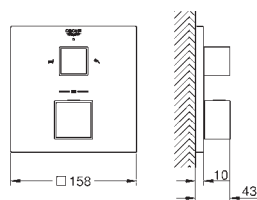

Grotherm Cube Thermostatic bath tub mixer for 2 outlets with integrated shut off/diverter valve

set for final installation for
GROHE Rapido SmartBox 35 600/35 604
GROHE TurboStat compact cartridge with wax thermoelement
GROHE Long-Life finish
wall escutcheon with **GROHE FastFixation**
(covered escutcheon- and shaft sealing, covered fixing)
metal escutcheon, retroactively 6° adjustable
printed hand shower and bath filler symbol
GROHE SafeStop safety button at 38°C
(calibration required)
GROHE SafeStop Plus optional temperature limiter at 43°C or 46°C included
GROHE AquaDimmer, integrated shut off/diverter valve
flow performance:
outlet B = 27 l/min
outlet C = 30 l/min
without roughing-in-set

35 604 000		4005176698774	80.96
GROHE Rapido SmartBox universal rough-in box for concealed installation			

34 868 000	Chrome	4005176791574	1,246.90