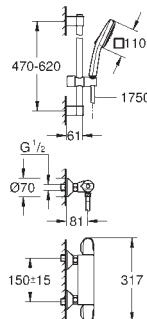

Grohtherm 1000
Thermostatic shower mixer 1/2"
with shower rail set 2 sprays (Rain, Jet)
Consisting of:
Grohtherm 1000 thermostatic shower mixer 1/2" (34 814)
Tempesta Cube shower rail set, 600 mm (26 748)
professional edition

34 825 002 Chrome 4005176766350 261.20