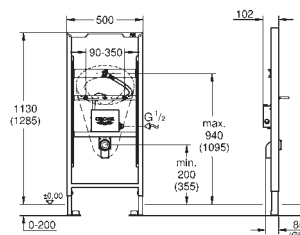

Rapid SL

Element for urinal with temperature sensor with roughing-in set for T sensor 1.13 and 1.30 m installation height

for on-the-wall installations or studed walls
height adjustable fitting connections
HT-outlet bend Ø 50 mm
fixing bolts M8, with fixing device
for the ceramic

inlet connection and inlet connecting set
box for concealed installation
including roughing-in box
water group with stop valve and
flush elbow

for T sensor electronic please order installation set 39 368 000 or 39 369 000 (sold separately)

for on-the-wall installation please order wall brackets 38 558 00M (sold separately)