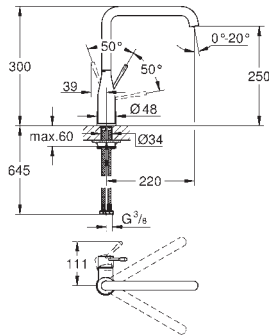

30 505 000	Chrome	4005176695711	315.55
30 505 DC0	supersteel	4005176720062	410.20
30 505 GL0	cool sunrise	4005176720086	441.76
30 505 GN0	brushed cool sunrise	4005176720352	473.31
30 505 DA0	warm sunset	4005176719752	441.76
30 505 DL0	brushed warm sunset	4005176720079	473.31
30 505 A00	hard graphite	4005176719738	441.76
30 505 AL0	brushed hard graphite	4005176719745	473.31
30 505 KF0	phantom black	4005176782671	441.76

Essence
Single-lever sink mixer 1/2"
high spout
monobloc installation
GROHE Long-Life finish
28 mm ceramic cartridge
with **GROHE SilkMove**
GROHE AquaGuide adjustable mousseur
swivel tubular spout
adjustable swivel area 0° / 150° / 360°
flexible connection hoses
rapid installation system
integrated temperature limiter
maximum flow rate (at 3 bar): 6.5 l/min
professional edition
replaces Essence sink mixer 30 269 xx0