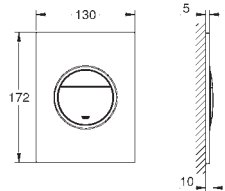

37 601 000	Chrome	4005176416057	106.42
37 601 DC0	supersteel	4005176416088	191.56
37 601 GL0	cool sunrise	4005176524271	191.56
37 601 GN0	brushed cool sunrise	4005176529016	191.56
37 601 DA0	warm sunset	4005176524288	191.56
37 601 DL0	brushed warm sunset	4005176529023	191.56
37 601 A00	hard graphite	4005176528996	191.56
37 601 AL0	brushed hard graphite	4005176529030	191.56
37 601 KF0	phantom black	4005176677670	218.16

Nova Cosmopolitan S
Flush plate
for dual flush or start & stop actuation
for pneumatic drop valve AV1
compatible with Rapid SL/GD2 1.13 m
for vertical installation
130 x 172 mm
material: ABS
GROHE Long-Life finish
GROHE Water Saving - Less water, perfect flow
flush plate with magnetic holder and fixing brackets included
compatible with Rapid SLX
for use with Rapid SL and Uniset with GD 2 cistern please order shaft 40 911 000
(sold separately)
for use with Rapid SL and Uniset 0.82 m installation height please order shaft
40 950 000 (sold separately)