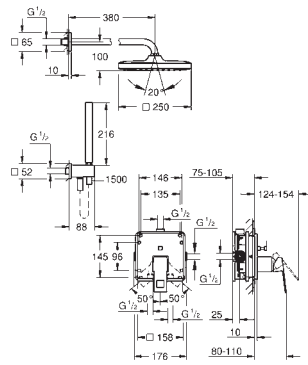

GROHE EUROCUBE JOY

Ref. No.	Colour	EAN	Retail Guide Price (£)

25 289 000	Chrome	4005176791659	624.43

Eurocube

Concealed shower system with Tempesta 250 Cube

Consisting of:

concealed single-lever mixer with 2-way diverter (24 062)

GROHE Rapido SmartBox universal rough-in box, 1/2" (35 604)

Tempesta 250 Cube head shower set 9.5 l/min (26 687) including horizontal shower arm 380 mm

Euphoria Cube Stick hand shower 1 spray (27 698)

shower outlet elbow 1/2" with wall shower holder (26 370)

Rotaflex shower hose 1500 mm 1/2" x 1/2" (28 409)

optional flow regulator 9.5 l/min included for hand shower