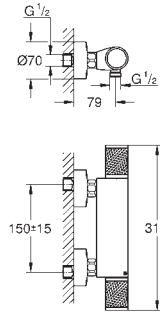

GROHE GROHTHERM 1000 PERFORMANCE

Ref. No.   Colour   EAN   Retail Guide Price (£)

34 832 000   **Chrome**   4005176698705   216.51

Grohtherm 1000 Performance
Thermostatic shower mixer 1/2"
wall mounted
GROHE CoolTouch safety housing
GROHE Long-Life finish
GROHE SafeStop safety button at 38°C
(calibration required)
GROHE SafeStop Plus integrated temperature limiter at max 50°C
GROHE Turbostat C3 compact cartridge with wax thermoelement
GROHE ProGrip with knurl structure
integrated mixed water shut off
volume handle with **GROHE EcoButton** (economy button with individually adjustable economy stop)
ceramic headpart 1/2", 180°
shower bottom outlet 1/2"
built-in non return valves
dirt strainers
S-unions
protected against backflow
metal escutcheon
GROHE Water Saving - Less water, perfect flow
professional edition