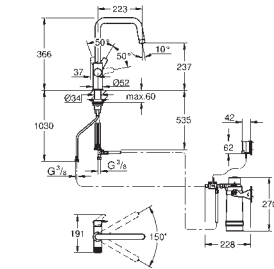

GROHE BLUE PURE

Ref. No.	Colour	EAN	Retail Guide Price (£)

30 584 000	Chrome	4005176744945	522.06

**GROHE Blue Pure Eurosmart
Starter kit with S-Size filter**

Consisting of:

GROHE Blue single-lever sink mixer with filter function
monobloc installation

U spout

separate handle for filtered water

28 mm ceramic cartridge

with **GROHE SilkMove**

swivel tubular spout

swivel area 150°

separate inner water ways for filtered

and non-filtered water

flexible connection hoses

GROHE Blue filter head

GROHE Blue S-Size filter for water hardness reduction and premium taste

Capacity 600 L at 20° dKH

flow meter for filter lifetime measurement including 2 x AA batteries

30 586 000	Chrome	4005176744969	1,505.92