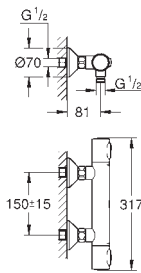

Grotherm 500
Thermostatic shower mixer 1/2"
wall mounted
GROHE Long-Life finish
GROHE SafeStop safety button at 38°C
(calibration required)
GROHE SafeStop Plus optional temperature limiter at 43°C included
GROHE thermostatic cartridge with wax thermoelement
integrated mixed water shut off
volume handle with **GROHE EcoButton**
headpart 90°
shower bottom outlet 1/2"
built-in non return valves
dirt strainers
protected against backflow
S-unions
metal escutcheon
GROHE Water Saving - Less water, perfect flow
professional edition

23 602 001	Chrome	4005176556029	115.31