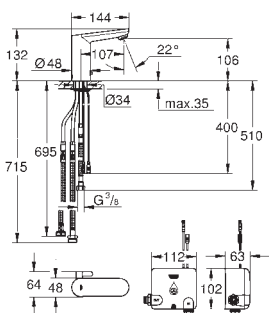

Eurosmart Cosmopolitan E
Powerbox
infra-red electronic basin mixer with mixing device and adjustable temperature limiter
with infrared sensor for bi-directional communication for monitoring, configuration and servicing
including Powerbox self-generating power system
GROHE Water Saving - Less water, perfect flow
maximum flow rate (at 3 bar): 5.5 l/min
including all flexible connection hoses
non-return valve
dirt strainer
rapid installation system
Powerbox
power generator with water turbine
internal energy saving unit
with use of 60 s/24 h stand-by, 260 s/100 h stand-by
with additional backup power
7 pre-set programs
auto flush
thermal disinfection
cleaning mode
additional functions and precise settings by remote control 36 407