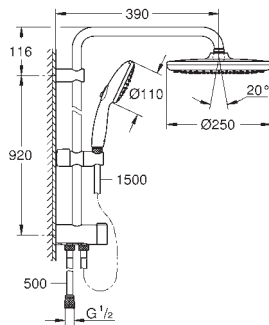

Tempesta System 250
Flex shower system with diverter for wall mounting
Consisting of:
horizontal 390 mm shower arm, adjustable before installation
change by diverter between hand shower, head shower or head shower Eco setting
head shower Tempesta 250 (26 666)
2 spray patterns (via diverter):
Rain, SmartRain
head shower with white rear cover
with ball joint
rotation angle $\pm 10^\circ$
hand shower Tempesta 110 (26 912)
2 spray patterns:
Rain, Jet
adjustable height via gliding element
distance between diverter and upper bracket: 920 mm
shower hose Relexaflex 1500 mm (28 151)
Relexaflex shower hose 500 mm (22 115)
flexible installation: connection to faucet / wall union for water supply with 1/2" thread of the 500 mm shower hose
maximum flow rate (at 3 bar): 7.5 l/min
GROHE Water Saving - Less water, perfect flow
GROHE SmartSwitch - easily rotate the dial to enjoy your preferred spray option
GROHE DreamSpray perfect spray pattern
ShockProof silicone ring prevents damage caused by a shower falling
GROHE Long-Life finish
SpeedClean anti-limescale system
Inner WaterGuide for a longer life
suitable for instantaneous heaters from 18 kW/h
minimum flow rate 7 l/min.
min. recommended pressure 1.0 bar
professional edition