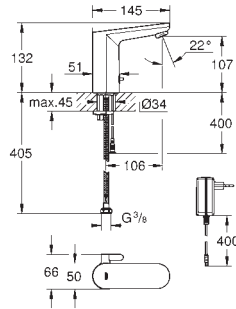

GROHE EUROSMART COSMOPOLITAN E

Ref. No.   Colour   EAN   Retail Guide Price (£)

36 325 002   Chrome   4005176318771   450.60

Eurosmart Cosmopolitan E
Infra-red electronic basin mixer 1/2" with mixing device and adjustable temperature limiter
with infrared sensor for bi-directional communication for monitoring, configuration and servicing
without power supply 36 338 000 (required)
GROHE Water Saving - Less water, perfect flow maximum flow rate (at 3 bar): 5 l/min
flexible connection hoses
non-return valve
dirt strainers
with integrated solenoid valve
rapid installation system
7 pre-set programs
auto flush
thermal disinfection
cleaning mode
additional functions and precise settings by remote control 36 407
CE approved
noise classification 1 in accordance with DIN4109
type of protection faucet IP 59
replaces 36 325 001

36 421 001   Chrome   4005176695612   531.44