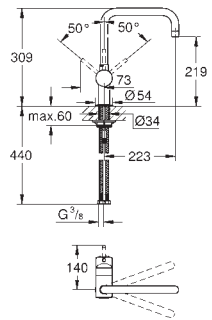

32 488 000	Chrome	4005176289552	202.60
32 488 DC0	supersteel	4005176804939	263.38
32 488 DL0	brushed warm sunset	4005176488801	303.90
32 488 AL0	brushed hard graphite	4005176488788	303.90

Minta
Single-lever sink mixer 1/2"
U spout, monobloc installation
GROHE Long-Life finish
GROHE SilkMove 46 mm ceramic cartridge
adjustable flow rate limiter
selectable swivel area : 0° / 150° / 360°
swivel tubular spout
flexible connection hoses
rapid installation system
optional temperature limiter (46 308 000)
maximum flow rate (at 3 bar): 11.5 l/min