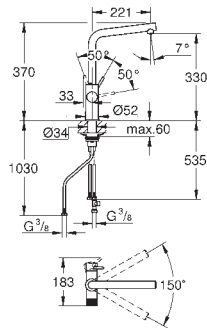

GROHE BLUE PURE

Ref. No.	Colour	EAN	Retail Guide Price (£)

30 588 000	Chrome	4005176744983	388.19

GROHE Blue Pure Minta Filter tap
Consisting of:
GROHE Blue single-lever sink mixer with filter function
monobloc installation
L-spout
separate handle for filtered water
28 mm ceramic cartridge
with **GROHE SilkMove**
swivel tubular spout
swivel area 150°
separate inner water ways for filtered
and non-filtered water
flexible connection hoses
the faucet must be installed with a filter starter set of your choice

30 589 000	Chrome	4005176745270	642.52