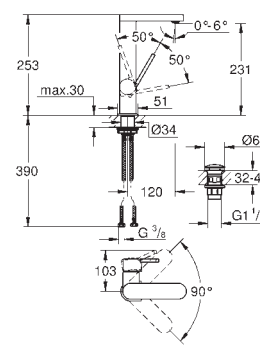

23 873 003	Chrome	4005176529986	328.83

GROHE Plus
Single-lever basin mixer 1/2"
L-Size
monobloc installation
metal lever
28 mm ceramic cartridge
with **GROHE SilkMove**
with temperature limiter
GROHE Long-Life finish
GROHE Water Saving - Less water, perfect flow
maximum flow rate (at 3 bar): 5 l/min
SpeedClean mousseur
GROHE AquaGuide adjustable mousseur
rapid installation system
swivel spout with easy docking
swivel area 90°
smooth body with push-open pop-up waste set 1 1/4"
flexible connection hoses