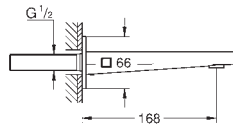

13 404 003	Chrome	4005176529788	164.41
13 404 DC3	supersteel	4005176574115	230.18

GROHE Plus
Bath spout
wall mounted
GROHE Long-Life finish
laminar mousseur
male thread 1/2"
projection 168 mm