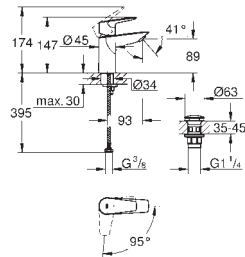

23 899 001	Chrome	4005176555022	84.76

BauEdge
Basin mixer 1/2"
S-Size
monobloc installation
metal lever
GROHE Long-Life ES 28 mm ceramic cartridge with energy saving function via cold start
with temperature limiter
GROHE Long-Life finish
Lead and Nickel Free Inner Water Ways
GROHE Water Saving - Less water, perfect flow
maximum flow rate (at 3 bar): 5 l/min
rapid installation system
smooth body with plastic push open waste set 1 1/4"
flexible connection hoses
professional edition