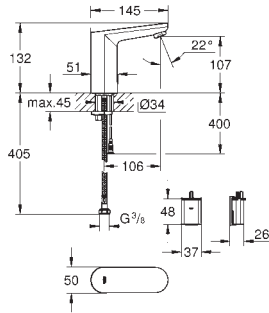

GROHE EUROSMART COSMOPOLITAN E

Ref. No.	Colour	EAN	Retail Guide Price (£)

36 330 002	Chrome	4005176695667	423.50

Eurosmart Cosmopolitan E
Infra-red electronic basin mixer 1/2"
with hidden mixing device and adjustable temperature limiter
with infrared sensor for bi-directional communication for monitoring, configuration and servicing
6V lithium battery, type CR-P2
battery lifetime approx. 7 years (150 actuations a day)
GROHE Water Saving - Less water, perfect flow
maximum flow rate (at 3 bar): 5 l/min
flexible connection hoses
non-return valve
dirt strainers
with integrated solenoid valve
external battery
rapid installation system
multistage battery status display
7 pre-set programs
CE approved
noise classification 1 in accordance with DIN4109
type of protection faucet IP 59
replaces 36 330 001

36 324 001	Chrome	4005176305757	609.83