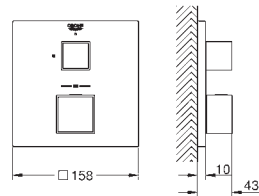

24 153 000	Chrome	4005176481178	555.75
24 153 DC0	supersteel	4005176574221	778.05
24 153 AL0	brushed hard graphite	4005176585913	889.20

Grotherm Cube
Thermostatic mixer for 1 outlet with shut off valve
set for final installation for
GROHE Rapido SmartBox 35 600/35 604
GROHE TurboStat compact cartridge with wax thermoelement
GROHE Long-Life finish
wall escutcheon with **GROHE FastFixation**
(covered escutcheon- and shaft sealing, covered fixing)
metal escutcheon, retroactively 6° adjustable
GROHE SafeStop safety button at 38°C
(calibration required)
GROHE SafeStop Plus optional temperature limiter at 43°C or 46°C included
built-in non return valve
and dirt strainers
ceramic stop valve, 120°
flow performance:
outlet B = 27 l/min
outlet C = 30 l/min
without roughing-in-set

35 604 000		4005176698774	80.96
GROHE Rapido SmartBox universal rough-in box for concealed installation