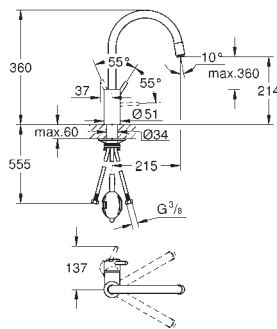

Concetto
Single-lever sink mixer 1/2"
high spout
monobloc installation
GROHE Long-Life finish
GROHE SilkMove 35 mm ceramic cartridge
GROHE EasyDock guarantees easy retraction and smooth docking back to the starting position
Lead and Nickel Free Inner Water Ways
pull-out mousseur spray
adjustable flow rate limiter
swivel tubular spout
swivel area 360°
protected against backflow
flexible connection hoses
metal fixation set
maximum flow rate (at 3 bar): 9.5 l/min