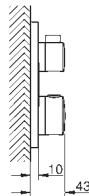

Grotherm
Thermostatic shower mixer for 2 outlets with integrated shut off/diverter valve
set for final installation for
GROHE Rapido SmartBox 35 600/35 604
GROHE TurboStat compact cartridge with wax thermoelement
GROHE Long-Life finish
wall escutcheon with **GROHE FastFixation**
(covered escutcheon- and shaft sealing, covered fixing)
metal escutcheon, retroactively 6° adjustable
printed head and hand shower symbol
GROHE SafeStop safety button at 38°C
(calibration required)
GROHE SafeStop Plus optional temperature limiter at 43°C or 46°C included
GROHE AquaDimmer, integrated shut off/diverter valve
flow performance:
outlet B = 27 l/min
outlet C = 30 l/min
without roughing-in-set

102209 243 0   matte black   4067393018896   619.51
ditto, Professional exclusive

35 604 000   4005176698774   80.96
GROHE Rapido SmartBox universal rough-in box for concealed installation