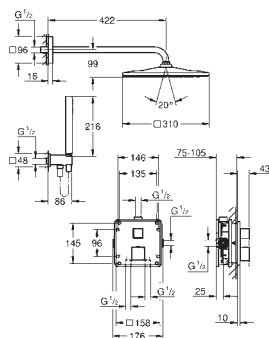

Grotherm Cube
Concealed shower system with Rainshower Mono 310 Cube
Consisting of:
concealed thermostatic shower mixer for 2 outlets with integrated shut off/diverter valve (24 154)
GROHE Rapido SmartBox universal rough-in box, 1/2" (35 604)
Rainshower Mono 310 Cube head shower set (26 563) including horizontal shower arm 422 mm (26 145)
Euphoria Cube Stick hand shower 1 spray (27 698)
shower outlet elbow 1/2" with holder (26 659)
Silverflex shower hose 1.500 mm (28 364)
optional flow regulator 9.5 l/min included for hand shower and head shower