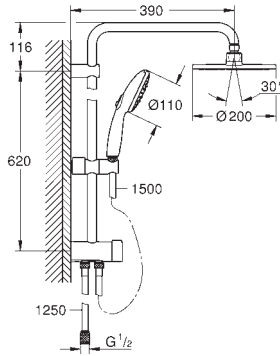

GROHE TEMPESTA SYSTEM 250

Ref. No.	Colour	EAN	Retail Guide Price (£)

27 389 003	Chrome	4005176767081	247.50

Tempesta System 200

Flex shower system with diverter for wall mounting

Consisting of:

horizontal 390 mm shower arm, adjustable before installation
change by diverter between hand shower, head shower or head shower Eco setting

head shower Tempesta Cosmopolitan 200 (27 541)

spray pattern:

Rain

with ball joint

rotation angle $\pm 15^\circ$

hand shower Tempesta 110 (28 261)

3 spray patterns:

Rain, Jet, Massage

adjustable height via gliding element

distance between diverter and upper bracket: 620 mm

shower hose Relexaflex 1500 mm (28 151)

shower hose Relexaflex 1250 mm (28 150)

flexible installation: connection to tap / wall union for water supply with 1/2"

thread of the 1250 mm shower hose

maximum flow rate (at 3 bar): 9.5 l/min

GROHE SmartSwitch - easily rotate the dial to enjoy your preferred spray option

GROHE DreamSpray perfect spray pattern

ShockProof silicone ring prevents damage caused by a shower falling

GROHE Long-Life finish

SpeedClean anti-limescale system

Inner WaterGuide for a longer life

minimum flow rate 7 l/min.

26 689 001	Chrome	4005176766176	465.77

Tempesta System 250 Cube

Shower system with thermostat for wall mounting

Consisting of:

horizontal swivable 390 mm projection shower arm

exposed thermostatic shower

with Aquadimmer function

allows change between:

head shower Tempesta 250 Cube (26 685)

spray pattern:

Rain

head shower with white rear cover

with ball joint

rotation angle $\pm 10^\circ$

hand shower Tempesta Cube 110 (27 571)

2 spray patterns:

Rain, Jet

adjustable height via gliding element

RotaflexTwistStop shower hose 1750 mm 1/2" x 1/2" (28 410)

maximum flow rate (at 3 bar): 7.3 l/min

GROHE Water Saving - Less water, perfect flow

GROHE TurboStat compact cartridge with wax thermoelement

GROHE SafeStop safety button at 38°C

(calibration required)

GROHE SafeStop Plus optional temperature limiter at 43°C included

GROHE SmartSwitch - easily rotate the dial to enjoy your preferred spray option

GROHE DreamSpray perfect spray pattern

ShockProof silicone ring prevents damage caused by a shower falling

GROHE Long-Life finish

SpeedClean anti-limescale system

Inner WaterGuide for a longer life

TwistStop preventing the hose from twisting

suitable for instantaneous heaters from 18 kW/h

minimum flow rate 7 l/min.

optional upgrade: **GROHE EasyReach** tray (26 362)

professional edition