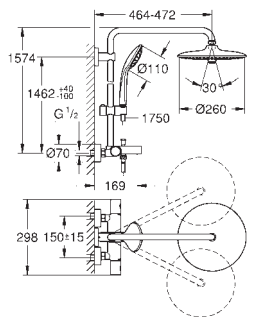

Euphoria System 260
Shower system with bath thermostat for wall mounting
Consisting of:
horizontal swivable 450 mm projection shower arm
exposed thermostatic shower
with Aquadimmer function
allows change between:
head shower Euphoria 260 (26 457)
3 spray patterns:
Rain, SmartRain, Jet
maximum flow rate (at 3 bar): 18 l/min
with ball joint
rotation angle $\pm 15^\circ$
bath inlet
separate diverter for hand shower
hand shower Euphoria 110 Massage
(27 239 000)
3 spray patterns:
Rain, Massage, SmartRain
maximum flow rate (at 3 bar): 8.5 l/min
adjustable height via gliding element
Silverflex shower hose 1750 mm 1/2" x 1/2" (28 388 000)
GROHE TurboStat compact cartridge with wax thermoelement
GROHE SafeStop safety button at 38°C
(calibration required)
GROHE SafeStop Plus optional temperature limiter at 43°C included
GROHE DreamSpray perfect spray pattern
GROHE Long-Life finish
GROHE SprayDimmer (Stepless
flow rate reduction)
GROHE FastFixation upper bracket adjustable
Inner WaterGuide for a longer life
SpeedClean anti-limescale system
TwistStop preventing the hose from twisting
suitable for instantaneous heaters from 18 kW/h
minimum flow rate 7 l/min.
professional edition