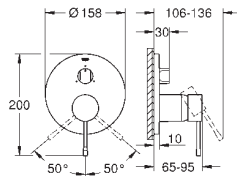

Essence
Single-lever mixer with 3-way diverter
set for final installation for
GROHE Rapido SmartBox 35 600/35 604
GROHE SilkMove 46 mm ceramic cartridge
GROHE Long-Life finish
wall escutcheon with **GROHE FastFixation**
(covered escutcheon- and shaft sealing, covered fixing)
metal escutcheon, retroactively 6° adjustable
metal lever
3-way diverter
flow performance:
outlet A = 27 l/min,
outlet B = 27 l/min,
outlet C = 27 l/min
without roughing-in-set

25 287 000	Chrome	4005176791635	854.70
25 287 DC0	supersteel	4005176791796	1,196.57
25 287 GL0	cool sunrise	4005176791833	1,282.03
25 287 GN0	brushed cool sunrise	4005176791840	1,367.51
25 287 DA0	warm sunset	4005176791819	1,282.03
25 287 DL0	brushed warm sunset	4005176791826	1,367.51
25 287 AL0	brushed hard graphite	4005176791802	1,367.51