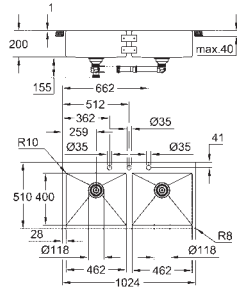

31 586 SD1	stainless steel	4005176607196	1,047.98

K800

Stainless steel sink

model: K800 120-S 102.4/51 1.0

mounting type: top mount or flush mount

material: stainless steel AISI 304 (V2A)

material thickness: 1 mm

GROHE Long-Life finish

finish: satin finish

GROHE Whisper

min. cabinet size: 1200 mm

dimensions: 1024 x 510 mm

1 bowl: 968 x 400 x 200 mm

outer radius: R3, inner bowl radius: R10

GROHE FastFixation installation system

cut-out (top mount): 1009 x 495 mm (R3)

cut-out (flush mount): 1009 x 495 mm (R3) (top step outer size: -1025 x 511 -R8

deep -3.5 mm)

waste: Ø 3.5"/90 mm waste strainer with automatic waste fitting

accessories included: automatic waste fitting with rotary handle,

waste kit, basket strainer waste, mounting set

optional push to open excenter (40 986 SD0)

amount of fasteners included (top mount): 12