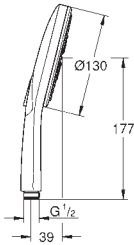

Rainshower SmartActive 130
Hand shower 3 sprays
spray plate moon white
spray patterns:
GROHE Rain including DripStop, Jet including DripStop, ActiveMassage
maximum flow rate (at 3 bar): 8.5 l/min
GROHE Water Saving - Less water, perfect flow
GROHE DreamSpray perfect spray pattern
GROHE SmartTip showering spray selection via push of a ring
GROHE Long-Life finish
SpeedClean anti-limescale system
Inner WaterGuide for a longer life
Universal Mounting System. Fits all standard shower hoses
suitable for instantaneous heater