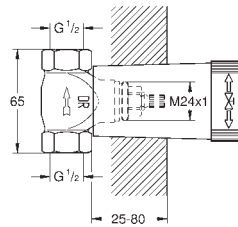

29 800 000   Colour: Chrome   EAN: 4005176504839   Retail Guide Price (£): 25.47

Concealed stop-valve, 1/2"
pre-assembled headpart 1/2"
short spindle
protection sleeve
threaded union 1/2"
DR-brass

29 802 000   Colour: Chrome   EAN: 4005176504853   Retail Guide Price (£): 47.13

ditto, 3/4", pre-assembled headpart 3/4", thread union 3/4"

29 805 000   Colour: Chrome   EAN: 4005176504884   Retail Guide Price (£): 73.65

ditto, 1", pre-assembled headpart 1", thread union 1"