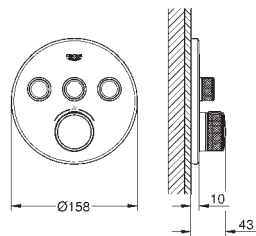

GROHE GROHTHERM SMARTCONTROL

Ref. No.	Colour	EAN	Retail Guide Price (£)
29 121 000	Chrome	4005176412271	673.52
29 121 DC0	supersteel	4005176455094	942.92
29 121 GL0	cool sunrise	4005176493188	1,010.28
29 121 GN0	brushed cool sunrise	4005176493195	1,077.62
29 121 DA0	warm sunset	4005176493201	1,010.28
29 121 DL0	brushed warm sunset	4005176493218	1,077.62
29 121 A00	hard graphite	4005176493225	1,010.28
29 121 AL0	brushed hard graphite	4005176455100	1,077.62

Grotherm SmartControl
Thermostat for concealed installation with 3 valves
set for final installation for
GROHE Rapido SmartBox 35 600/35 604
metal wall escutcheon with **GROHE FastFixation** (covered escutcheon and shaft sealing, covered fixing), retroactively 6° adjustable
GROHE Long-Life finish
GROHE SmartControl push for ON-OFF, turn for volume adjustment from GROHE Water Saving to Full Flow
exchangeable symbols
GROHE TurboStat compact cartridge with wax thermoelement
GROHE ProGrip with knurl structure
GROHE SafeStop safety button at 38°C
(calibration required)
GROHE SafeStop Plus optional temperature limiter at 43°C or 46°C included
built-in non return valve
and dirt strainers
multiple outlets can be run simultaneously
without roughing-in-set
flow performance:
outlet A = 23 l/min
outlet B = 27 l/min
outlet C = 23 l/min
outlet A + B = 33 l/min
outlet A + B + C = 36 l/min

29 508 KF0	phantom black	4005176782541	942.92
ditto, Professional exclusive			

35 604 000		4005176698774	80.96
GROHE Rapido SmartBox universal rough-in box for concealed installation			

29 122 000	Chrome	4005176412288	410.96
29 122 DC0	supersteel	4005176455117	575.35
29 122 BE0	polished nickel	4005176493232	616.46
29 122 EN0	brushed nickel	4005176413728	657.55
29 122 GL0	cool sunrise	4005176515194	616.46
29 122 GN0	brushed cool sunrise	4005176515200	657.55
29 122 DA0	warm sunset	4005176515217	616.46
29 122 DL0	brushed warm sunset	4005176515224	657.55
29 122 A00	hard graphite	4005176515231	616.46
29 122 AL0	brushed hard graphite	4005176455124	657.55