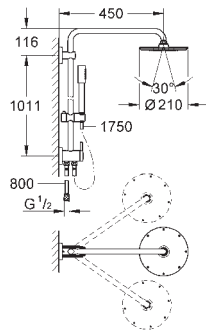

27 058 000	Chrome	4005176830464	843.60

Rainshower System 210
Shower system with diverter
for wall mounting
horizontal swivable 450 mm projection shower arm
change between hand and head shower
by using the diverter
Rainshower Cosmopolitan 210 metal head shower
with ball joint
rotation angle $\pm 15^\circ$
metal stick hand shower
adjustable height via gliding element
connection to water supply with 1/2"-thread of
the 800 mm shower hose to faucet / wall union
GROHE DreamSpray perfect spray pattern
GROHE Long-Life finish
SpeedClean anti-limescale system
Inner WaterGuide for a longer life

SHOWERS