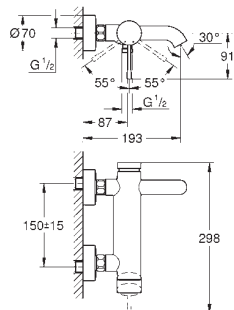

33 624 001	Chrome	4005176990786	254.60
33 624 DC1	supersteel	4005176371097	356.44
33 624 GL1	cool sunrise	4005176426391	381.90
33 624 GN1	brushed cool sunrise	4005176426407	407.36
33 624 DA1	warm sunset	4005176426414	381.90
33 624 DL1	brushed warm sunset	4005176426421	407.36
33 624 A01	hard graphite	4005176426445	381.90
33 624 AL1	brushed hard graphite	4005176426438	407.36

Essence
Single-lever bath/shower mixer 1/2"
wall mounted
metal lever
GROHE SilkMove 35 mm ceramic cartridge
with temperature limiter
GROHE Long-Life finish
automatic diverter: bath/shower
mousseur
shower outlet 1/2"
integrated non-return valve
S-unions
protected against backflow