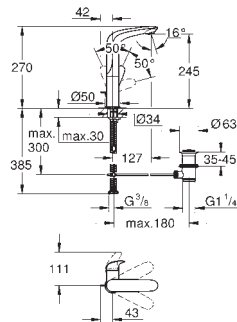

23 718 003	Chrome	4005176365096	217.55

Eurostyle
Single-lever basin mixer 1/2"
L-Size
monobloc installation
solid metal lever
with temperature limiter
GROHE Long-Life finish
GROHE Water Saving - Less water, perfect flow
maximum flow rate (at 3 bar): 5 l/min
GROHE FastFixation installation system
swivel cast spout
swivel area 360°
pop-up waste set 1 1/4"