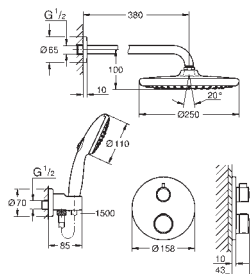

Grotherm

Concealed shower system with Tempesta 250

Consisting of:

concealed thermostatic shower mixer for 2 outlets with integrated shut off/diverter valve (24 076)

Tempesta 250 head shower set (26 668) including horizontal shower arm 380 mm

Tempesta 110 hand shower 2 sprays (26 161)

shower outlet elbow 1/2" with wall shower holder (28 679)

Rotaflex shower hose 1500 mm 1/2" x 1/2" (28 409)

requires GROHE Rapido SmartBox universal rough-in box, 1/2" (35 604), please order separately

perfect fit with GROHE Rapido shower frame mono (103 993 9990)

professional edition