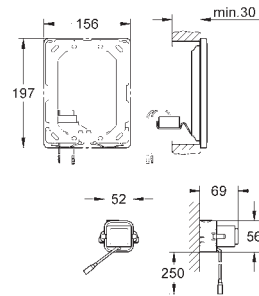

38 778 000			4005176855269	850.61

Radio transmitter
for an additional flush plate for manual actuation
for WC
receiver modul 868,4 MHz
for support rails for the disabled with radio transmitter of Hewi, Keuco, Lehnen, Normbau, Pressalit, AMS, Deubad, Erlau, FRELU, FSB
for flushing cistern GD 2 / Rapid SL 1.13 m only
for flushing cistern 6 l
concealed installation
servo motor
with transformer 100-230 V AC, 50-60 Hz, 6 V DC
adjustable flush volume
adjustable flow time
72 h flushing can be activated
with extension cable, 3.00 m length,
for connecting transformer and
electronic