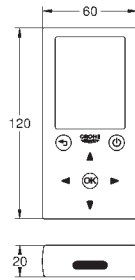

GROHE BLUETOOTH MONITORING

Ref. No.	Colour	EAN	Retail Guide Price (£)

36 407 001	Chrome	4005176368974	204.21

Remote control

for all GROHE one eye infra-red products
as of 06/2015 and GROHE Blue Home until 12/2018

monitoring

consumption and usage data
thermal disinfection cycles (infrared mixers)
auto flush cycles (infrared mixers)
cleaning mode cycles (GROHE Blue Home)
filter and CO₂ capacity (GROHE Blue Home)

configuration

cleaning mode activation
thermal disinfection (infrared mixers)
detection range (infrared mixers)
shut off delay (infrared mixers)
auto flush (infrared mixers)
filter capacity (GROHE Blue Home)

service

send and save profile
reset to factory or user settings
service details
demo mode
error codes (GROHE Blue Home)
3 x 1.5 V DC (AAA) battery supply