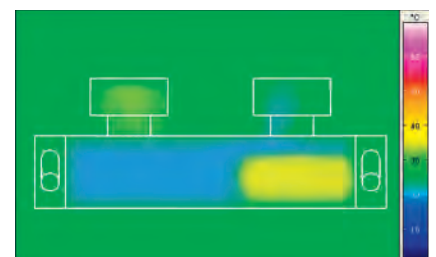

Thermal image
with GROHE CoolTouch