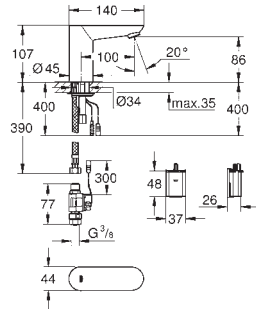

GROHE EUROECO COSMOPOLITAN E

Ref. No.	Colour	EAN	Retail Guide Price (£)

36 271 000	Chrome	4005176893193	332.84

Euroeco Cosmopolitan E
Infra-red electronic basin tap
with infrared sensor for bi-directional communication for monitoring, configuration and servicing for cold or premixed water
6V lithium battery, type CR-P2
battery lifetime approx. 7 years (150 actuations a day)
GROHE Water Saving - Less water, perfect flow
maximum flow rate (at 3 bar): 5 l/min
flexible connection hoses
dirt strainers
solenoid valve
external battery
rapid installation system
multistage battery status display
7 pre-set programs
auto flush
thermal disinfection
cleaning mode
additional functions and precise settings
by remote control 36 407
CE approved
noise classification 1 in accordance with DIN4109
type of protection faucet IP 59K

36 269 000	Chrome	4005176893179	358.73