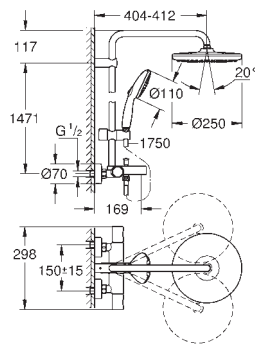

Tempesta System 250
Shower system with bath thermostat for wall mounting
Consisting of:
horizontal swivable 390 mm projection shower arm
exposed thermostatic shower
with Aquadimmer function
allows change between:
head shower Tempesta 250 (26 666)
spray pattern:
Rain
head shower with white rear cover
with ball joint
rotation angle $\pm 10^\circ$
bath inlet
separate diverter for hand shower
hand shower Tempesta 110 (27 597)
2 spray patterns:
Rain, Jet
adjustable height via gliding element
RotaflexTwistStop shower hose 1750 mm 1/2" x 1/2" (28 410)
maximum flow rate (at 3 bar): 20 l/min
GROHE Water Saving - Less water, perfect flow
GROHE TurboStat compact cartridge with wax thermoelement
GROHE SafeStop safety button at 38°C
(calibration required)
GROHE SafeStop Plus optional temperature limiter at 43°C included
GROHE SmartSwitch - easily rotate the dial to enjoy your preferred spray option
GROHE DreamSpray perfect spray pattern
ShockProof silicone ring prevents damage caused by a shower falling
GROHE Long-Life finish
SpeedClean anti-limescale system
Inner WaterGuide for a longer life
TwistStop preventing the hose from twisting
suitable for instantaneous heaters from 18 kW/h
minimum flow rate 7 l/min.
professional edition