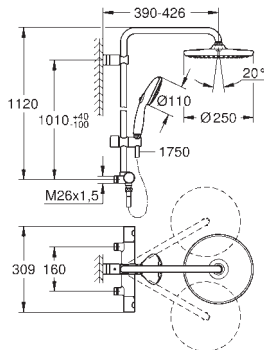

**TwistStop** preventing the hose from twisting

suitable for instantaneous heaters from 18 kW/h

minimum flow rate 7 l/min.

optional upgrade: **GROHE EasyReach** tray (26 362)

DR-brass

professional edition

26 818 001	Chrome	4005176766909	420.54
------------	--------	---------------	--------