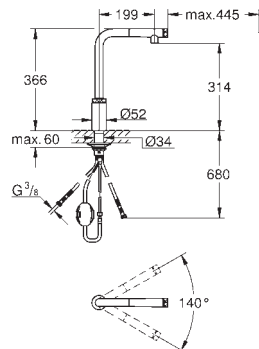

Minta SmartControl
Sink mixer with SmartControl
monobloc installation
GROHE Long-Life finish
pull-out spray with laminar metal spray
GROHE Magnetic Docking guarantees easy retraction and smooth docking of the spray head back to the starting position
GROHE SmartControl push for ON-OFF, turn for volume adjustment from water saving eco mode to Full Flow
temperature adjustment by turning of mixing valve on body
swivel tubular spout
swivel area 140°
protected against backflow
flexible connection hoses
metal fixation set
Lead and Nickel Free Inner Water Ways
maximum flow rate (at 3 bar): 10 l/min