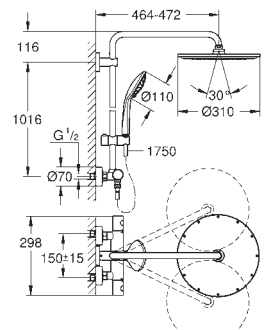

Euphoria System 310
Shower system with thermostatic mixer for wall mounting
Consisting of:
horizontal swivable 450 mm projection shower arm
exposed thermostatic shower
with Aquadimmer function
allows change between:
metal head shower Rainshower Cosmopolitan 310 (27 477 000)
Rain spray pattern
maximum flow rate (at 3 bar): 13.5 l/min
with ball joint
rotation angle $\pm 15^\circ$
hand shower Euphoria 110 Massage
(27 221 000)
3 spray patterns:
Rain, Massage, SmartRain
maximum flow rate (at 3 bar): 11.5 l/min
adjustable height via gliding element
Silverflex shower hose 1750 mm 1/2" x 1/2" (28 388 000)
GROHE TurboStat compact cartridge with wax thermoelement
GROHE SafeStop safety button at 38°C
(calibration required)
GROHE SafeStop Plus optional temperature limiter at 43°C included
GROHE MetalGrip ergonomically shaped metal handles
GROHE DreamSpray perfect spray pattern
GROHE Long-Life finish
GROHE SprayDimmer (Stepless
flow rate reduction)
Inner WaterGuide for a longer life
SpeedClean anti-limescale system
TwistStop preventing the hose from twisting
suitable for instantaneous heaters from 18 kW/h
minimum flow rate 7 l/min.
optional upgrade: **GROHE EasyReach** tray (26 362)