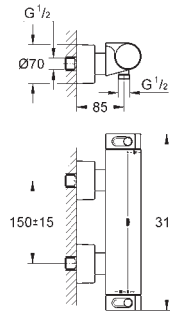

GROHE GROHTHERM 2000

Ref. No.	Colour	EAN	Retail Guide Price (£)
34 446 001	Chrome	4005176926402	315.57

Grotherm 2000
Thermostatic shower mixer 1/2"
wall mounted
100% GROHE CoolTouch consisting of safety housing + S-unions with CoolTouch escutcheons
GROHE Long-Life finish
GROHE Aqua Paddle ergonomically shaped handles
GROHE SafeStop safety button at 38°C (calibration required)
GROHE SafeStop Plus integrated temperature limiter at max 50°C
GROHE TurboStat compact cartridge with wax thermoelement integrated mixed water shut off volume handle with **GROHE EcoButton** (economy button with individually adjustable economy stop)
ceramic headpart 1/2", 180°
shower bottom outlet 1/2"
built-in non return valves
dirt strainers
protected against backflow
covered S-unions, CoolTouch escutcheons with wall sealing
optional upgrade: GROHE EasyReach shower tray (18 608 001)
GROHE Water Saving - Less water, perfect flow
integrated flow limiter 14 l/min in the shower outlet

34 170 001	Chrome	4005176926471	293.89
ditto, with chrome plated union nuts, without covered S unions