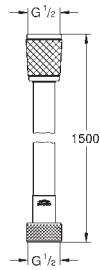

GROHE SHOWER HOSES

Ref. No.	Colour	EAN	Retail Guide Price (£)

45 973 001	Chrome	4005176442919	16.25

**Relaxaflex
Shower hose**
1500 mm
smooth surface for easy cleaning
pressure resistance up to 5 bar
tensile strength 500 N
heat resistance 70°C
AntiFold bendproof
universal connection G 1/2" x 1/2"
GROHE ProGrip with knurl structure
GROHE Long-Life finish
minimum order quantity 10 pieces