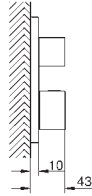

GROHE GROHTHERM CUBE

Ref. No.	Colour	EAN	Retail Guide Price (£)

24 153 000	Chrome	4005176481178	555.75
24 153 DC0	supersteel	4005176574221	778.05
24 153 AL0	brushed hard graphite	4005176585913	889.20

Grohtherm Cube
Thermostatic mixer for 1 outlet with shut off valve
set for final installation for
GROHE Rapido SmartBox 35 600/35 604
GROHE TurboStat compact cartridge with wax thermoelement
GROHE Long-Life finish
wall escutcheon with **GROHE FastFixation**
(covered escutcheon- and shaft sealing, covered fixing)
metal escutcheon, retroactively 6° adjustable
GROHE SafeStop safety button at 38°C
(calibration required)
GROHE SafeStop Plus optional temperature limiter at 43°C or 46°C included
built-in non return valve
and dirt strainers
ceramic stop valve, 120°
flow performance:
outlet B = 27 l/min
outlet C = 30 l/min
without roughing-in-set

35 604 000		4005176698774	80.96
GROHE Rapido SmartBox universal rough-in box for concealed installation			

24 154 000	Chrome	4005176481185	619.51
24 154 DC0	supersteel	4005176574238	867.31
24 154 AL0	brushed hard graphite	4005176585920	991.21