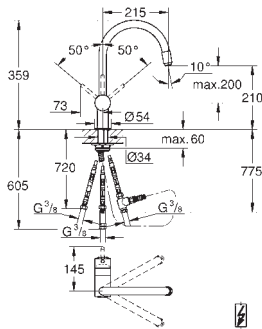

32 511 000 Chrome 4005176295621 303.90

Minta
Single-lever sink mixer 1/2"
for use with displacement water heater
C-spout
monobloc installation
GROHE Long-Life finish
GROHE SilkMove 46 mm ceramic cartridge
pull-out laminar spray
adjustable flow rate limiter
swivel tubular spout
swivel area 360°
integrated non-return valve
protected against backflow
flexible connection hoses
rapid installation system
maximum flow rate (at 3 bar): 8 l/min
optional temperature limiter (46 308 000)