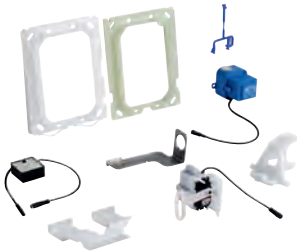

38 778 000			4005176855269	850.61

Radio transmitter
for an additional flush plate for manual actuation
for WC
receiver modul 868,4 MHz
for support rails for the disabled with radio transmitter of Hewi, Keuco, Lehnen, Normbau, Pressalit, AMS, Deubad, Erlau, FRELU, FSB
for flushing cistern GD 2 / Rapid SL 1.13 m only
for flushing cistern 6 l
concealed installation
servo motor
with transformer 100-230 V AC, 50-60 Hz, 6 V DC
adjustable flush volume
adjustable flow time
72 h flushing can be activated
with extension cable, 3.00 m length,
for connecting transformer and
electronic