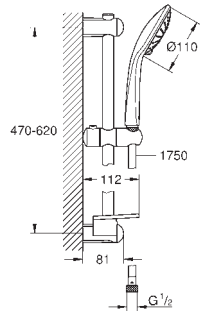

27 242 001   Chrome   4005176899782   114.79

Euphoria 110 Duo Shower rail set 2 sprays
Consisting of:
hand shower Euphoria 110 Duo (27 238)
maximum flow rate (at 3 bar): 9.1 l/min
shower rail, 600 mm (27 499)
Silverflex shower hose 1750 mm 1/2" x 1/2" (28 388 000)
GROHE EasyReach tray (27 596)
GROHE Water Saving - Less water, perfect flow
GROHE DreamSpray perfect spray pattern
GROHE SprayDimmer (Stepless flow rate reduction)
GROHE Long-Life finish
GROHE FastFixation (upper bracket adjustable to adapt to existing holes)
SpeedClean anti-limescale system
Inner WaterGuide for a longer life
TwistStop preventing the hose from twisting
suitable for instantaneous heater
min. recommended pressure 1.0 bar

27 230 001   Chrome   4005176899546   114.79
ditto, maximum flow rate (at 3 bar): 16.6 l/min