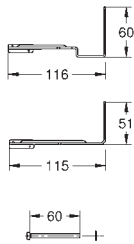

GROHE RAPID SL FOR THE DISABLED

	Ref. No.	Colour	EAN	Retail Guide Price (£)

43 617 000			4005176841163	86.43

Motor support device
for Rapid SL 38 675
for the disabled
as of mid 2008
or installation of infra-red electronic