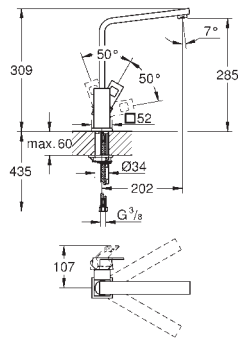

31 255 000	Chrome	4005176901416	303.95
31 255 DC0	supersteel	4005176994319	395.13

Eurocube
Single-lever sink mixer 1/2"
high spout
monobloc installation
GROHE Long-Life finish
28 mm ceramic cartridge
with **GROHE SilkMove**
mousseur
swivel cast spout
swivel area 90°
flexible connection hoses
rapid installation system
maximum flow rate (at 3 bar): 9.5 l/min

KITCHEN
FITTINGS