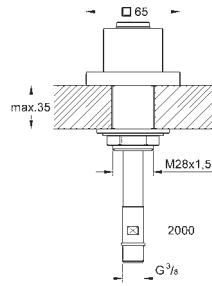

GROHE SHOWER ACCESSORIES

Ref. No.	Colour	EAN	Retail Guide Price (£)

27 531 000	Chrome	4005176889486	144.57

Pull-out shower

for bath rim installation and under tiled surround

Lead-through for shower hose with square escutcheon shower hose 1/2" x 3/8", 2000 mm (28 158 000)

The pull-out shower assembly can be combined with all hand showers GROHE Long-Life finish