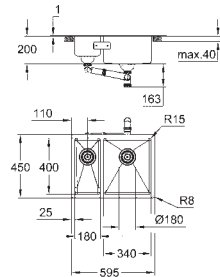

GROHE STAINLESS STEEL SINKS

Ref. No.   Colour   EAN   Retail Guide Price (£)

31 574 SD1   stainless steel   4005176607080   333.01

K700U

Stainless steel sink

model: K700U 60-S 54.4/44.4 1.0

mounting type: undermount, top mount or flush mount

material: stainless steel AISI 304 (V2A)

material thickness: 1 mm

GROHE Long-Life finish

finish: satin finish

GROHE Whisper

min. cabinet size: 600 mm

dimensions: 550 x 450 mm

1 bowl: 500 x 400 x 200 mm

outer radius: R16 (undermount)/R3 (topmount), inner bowl radius: R15

GROHE FastFixation installation system

cut-out (undermount): 502 x 402 mm (R16)

cut-out (flush mount): 535 x 435 mm

cut-out (flush mount): 535 x 435 mm (R3) (top step outer size: -551 x 451 -R8

deep -3.5 mm)

drainer: Ø 3.5"/90 mm basket strainer waste

accessories included: waste kit, basket strainer waste, mounting set

optional push to open excenter (40 986 SD0)

amount of fasteners included (top mount): 8

amount of fasteners included (undermount): 8

31 575 SD1   stainless steel   4005176607097   411.08

K700U

Stainless steel sink

model: K700U 80-S 76/45 1.5 lh

mounting type: undermount, top mount or flush mount

material: stainless steel AISI 304 (V2A)

material thickness: 1 mm

GROHE Long-Life finish

finish: satin finish

GROHE Whisper

min. cabinet size: 800 mm

dimensions: 760 x 450 mm

1 bowl: 500 x 400 x 200 mm

0.5 bowl: 180 x 400 x 140 mm

outer radius: R16 (undermount)/R3 (topmount), inner bowl radius: R15

GROHE FastFixation installation system

sink mountable left

cut-out (undermount): 712 x 402 mm (R16)

cut-out (top mount): 745 x 435 mm (R3)

cut-out (flush mount): 745 x 435 mm (R3) (top step outer size: -761 x 451 -R8

deep -3.5 mm)

drainer: Ø 3.5"/90 mm basket strainer waste

accessories included: waste kit, basket strainer waste, mounting set