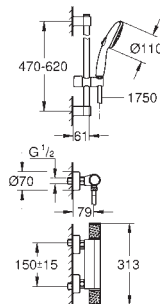

34 834 001   **Chrome**   4005176766381   244.91

Grohtherm 1000 Performance
Thermostatic shower mixer 1/2"
with shower rail set 2 sprays (Rain, Jet)
Consisting of:
Grohtherm 1000 Performance thermostatic shower mixer 1/2" (34 827)
Tempesta shower rail set, 600 mm (26 162)
professional edition