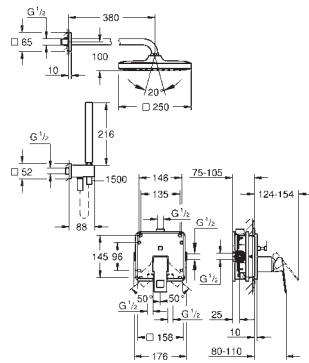

GROHE EUROCUBE

Ref. No.	Colour	EAN	Retail Guide Price (£)

25 289 000	Chrome	4005176791659	624.43

Eurocube
Concealed shower system with Tempesta 250 Cube
Consisting of:
concealed single-lever mixer with 2-way diverter (24 062)
GROHE Rapido SmartBox universal rough-in box, 1/2" (35 604)
Tempesta 250 Cube head shower set 9.5 l/min (26 687) including horizontal shower arm 380 mm
Euphoria Cube Stick hand shower 1 spray (27 698)
shower outlet elbow 1/2" with wall shower holder (26 370)
Rotaflex shower hose 1500 mm 1/2" x 1/2" (28 409)
optional flow regulator 9.5 l/min included for hand shower