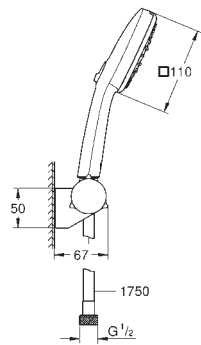

27 584 003	Chrome	4005176768293	54.85

Tempesta Cube 110 Wall holder set 3 sprays (Rain, Jet, Massage)

Consisting of:
hand shower Tempesta Cube 110 (27 574)
wall shower holder adjustable (27 595)
Relexaflex hose 1750 mm 1/2" x 1/2" (28 154)
GROHE Water Saving - Less water, perfect flow
GROHE SmartSwitch - easily rotate the dial to enjoy your preferred spray option
GROHE DreamSpray perfect spray pattern
GROHE Long-Life finish
SpeedClean anti-limescale system
Inner WaterGuide - inner insulation for surface and scalding protection
ShockProof silicone ring prevents damage caused by a shower falling
maximum flow rate (at 3 bar): 7.4 l/min
min. recommended pressure 1.0 bar
suitable for instantaneous heater
professional edition

SHOWERS