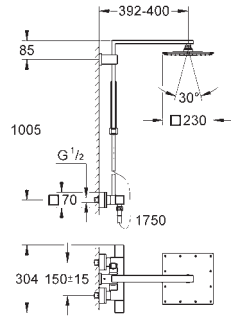

GROHE EUPHORIA SHOWER SYSTEM

Ref. No.	Colour	EAN	Retail Guide Price (£)

26 087 000	Chrome	4005176940828	1,342.22

Euphoria Cube System 230
Shower system with thermostatic mixer for wall mounting
shower arm
projection 400 mm
exposed thermostatic shower
with Aquadimmer function
allows change between:
Rainshower head shower (27 479 000)
material: metal
Rain spray pattern
maximum flow rate (at 3 bar): 13 l/min
with ball joint
rotation angle $\pm 15^\circ$
hand shower Euphoria Cube (27 699)
maximum flow rate (at 3 bar): 9 l/min
adjustable height via gliding element
Silverflex shower hose 1750 mm 1/2" x 1/2" (28 388 000)
GROHE TurboStat compact cartridge with wax thermoelement
GROHE Water Saving - Less water, perfect flow
GROHE SafeStop safety button at 38°C
(calibration required)
GROHE SafeStop Plus optional temperature limiter at 43°C included
GROHE DreamSpray perfect spray pattern
GROHE Long-Life finish
SpeedClean anti-limescale system
TwistStop preventing the hose from twisting
minimum flow rate 7 l/min.

26 187 000	Chrome	4005176310744	850.71