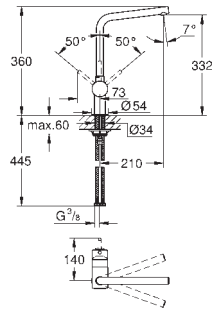

GROHE MINTA / MINTA SMARTCONTROL / MINTA TOUCH

Ref. No.	Colour	EAN	Retail Guide Price (£)

31 375 000	Chrome	4005176934155	217.93
31 375 DC0	supersteel	4005176934162	283.32
31 375 DL0	brushed warm sunset	4005176488641	326.90
31 375 AL0	brushed hard graphite	4005176488627	326.90

Minta
Single-lever sink mixer 1/2"
L-spout
monobloc installation
GROHE Long-Life finish
GROHE SilkMove 46 mm ceramic cartridge
adjustable flow rate limiter
swivel tubular spout
swivel range 0°/150°/360°
flexible connection hoses
protected against backflow
rapid installation system
maximum flow rate (at 3 bar): 11.5 l/min