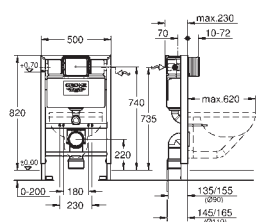

Rapid SL
2-in-1 set for WC, 0.82 m installation height
with flushing cistern 6 - 3 l
Consisting of:
Rapid SL element for WC (38 526 000)
front wall brackets (38 558 00M)