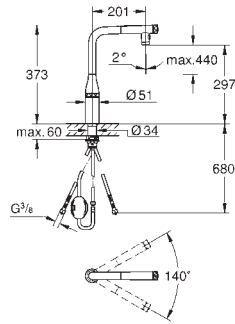

Ref. No.	Colour	EAN	Retail Guide Price (£)

31 892 KF0	phantom black	4005176782718	944.45

Essence SmartControl
Sink mixer with SmartControl
monobloc installation
pull-out dual spray
metal spray
GROHE Magnetic Docking guarantees easy retraction and smooth docking of the spray head back to the starting position
GROHE SmartControl push for ON-OFF, turn for volume adjustment from water saving eco mode to Full Flow
temperature adjustment by turning of mixing valve on body
swivel tubular spout
swivel area 140°
protected against backflow
flexible connection hoses
metal fixation set
Lead and Nickel Free Inner Water Ways
professional edition
maximum flow rate (at 3 bar): 10 l/min