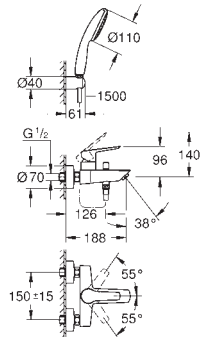

Ref. No.	Colour	EAN	Retail Guide Price (£)
	34 567 000	Chrome	4005176310157	243.91
	Grotherm 800 Thermostatic bath/shower mixer 1/2" wall mounted GROHE Long-Life finish GROHE SafeStop safety button at 38°C (calibration required) GROHE SafeStop Plus optional temperature limiter at 43°C included GROHE TurboStat compact cartridge with wax thermoelement integrated mixed water shut off automatic diverter: bath/shower volume handle with GROHE EcoButton (economy button with individually adjustable economy stop) ceramic headpart 1/2", 180° shower bottom outlet 1/2" mousseur built-in non return valves dirt strainers protected against backflow S-unions metal escutcheon GROHE Water Saving - Less water, perfect flow			
	102203 243 0	matte black ditto, Professional exclusive	4067393018834	317.09
	25 276 003	Chrome	4005176766527	160.64
	Eurosmart Single-lever bath/shower mixer 1/2" wall mounted metal lever GROHE SilkMove 35 mm ceramic cartridge adjustable flow rate limiter with temperature limiter GROHE Long-Life finish automatic diverter: bath/shower mousseur integrated non-return valve in the shower outlet 1/2" S-unions metal wall escutcheons protected against backflow with shower set 1 spray (Rain) Consisting of: hand shower Tempesta 110 (27 923) maximum flow rate (at 3 bar): 7.6 l/min GROHE SmartSwitch - easily rotate the dial to enjoy your preferred spray option wall shower holder Tempesta, non-adjustable (28 605) shower hose Relexaflex 1500 mm 1/2" x 1/2" (28 151)			
	33 303 003	Chrome	4005176613524	178.06
	Eurosmart Single-lever bath/shower mixer 1/2" deck mounted metal lever 35 mm ceramic cartridge with Eco-Override-Stop, with GROHE SilkMove adjustable flow rate limiter with temperature limiter GROHE Long-Life finish automatic diverter: bath/shower mousseur shower outlet 1/2" integrated non-return valve in the shower outlet 1/2" pillar unions protected against backflow professional edition