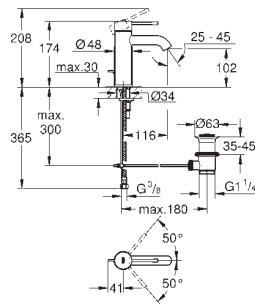

23 589 001	Chrome	4005176339172	187.52

Essence
Basin mixer 1/2"
S-Size
monobloc installation
metal lever
28 mm ceramic cartridge
with **GROHE SilkMove**
with temperature limiter
GROHE Long-Life finish
GROHE Water Saving mousseur 5.7 l/min
GROHE AquaGuide adjustable mousseur
GROHE FastFixation Plus installation system
pop-up waste set 1 1/4"
flexible connection hoses