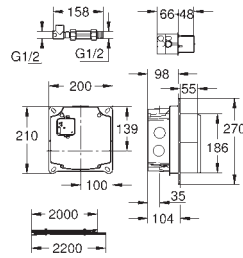

GROHE ROUGH-IN SETS

Ref. No.   Colour   EAN   Retail Guide Price (£)

36 264 001   **4005176416279**   **211.06**
Rough-in set for infra-red electronic
wall installation
for installation with pre-mixed or cold water
suitable for IR-sets for final installation
connection housing for power supply
suitable for 36 447 000, 36 442 000