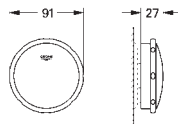

19 025 000	Chrome	4005176209154	70.25

Talento
Waste and overflow set for baths
set for final installation
escutcheon
waste plug
fixing set
in combination with Talento 28 939 000/28 943 000
GROHE Long-Life finish