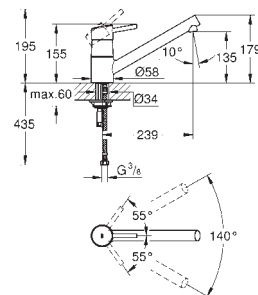

32 659 001	Chrome	4005176886713	211.77

Concetto
Single-lever sink mixer 1/2"
low spout
monobloc installation
GROHE Long-Life finish
GROHE SilkMove 35 mm ceramic cartridge
mousseur
adjustable flow rate limiter
swivel cast spout
swivel area 140°
flexible connection hoses
rapid installation system
maximum flow rate (at 3 bar): 13 l/min