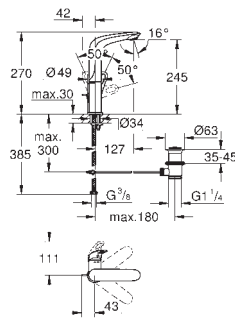

23 569 003	Chrome	4005176334238	228.35

Eurostyle
Single-lever basin mixer 1/2"
L-Size
monobloc installation
loop metal lever
28 mm ceramic cartridge
with **GROHE SilkMove**
with temperature limiter
GROHE Long-Life finish
GROHE Water Saving - Less water, perfect flow
maximum flow rate (at 3 bar): 5 l/min
GROHE FastFixation installation system
swivel cast spout
swivel area 360°
pop-up waste set 1 1/4"
flexible connection hoses