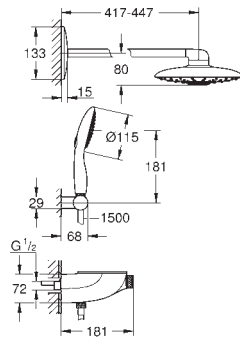

Rainshower System SmartControl Duo 360
Combi shower system with thermostat, exposed/concealed

Consisting of:
exposed/concealed SmartControl thermostat
allows change between:
head shower Rainshower Duo 360 with horizontal 450 mm shower arm, spray plate chrome
GROHE PureRain/GROHE Rain O² spray* and TrioMassage maximum flow rate (at 3 bar): 21 l/min
hand shower Power&Soul 115, spray plate white (27 671) maximum flow rate (at 3 bar): 7.5 l/min
hand shower wall holder (27 055)
Silverflex shower hose 1.500 mm (28 364)
min. recommended pressure 1.5 bar
GROHE DreamSpray perfect spray pattern
GROHE Long-Life finish
GROHE CoolTouch prevents scalding on hot surfaces
GROHE TurboStat compact cartridge with wax thermoelement
GROHE Water Saving - Less water, perfect flow
GROHE SafeStop safety button at 38°C (calibration required)
GROHE SafeStop Plus optional temperature limiter at 43°C included
GROHE SmartControl push for ON-OFF, turn for volume adjustment from GROHE Water Saving to Full Flow
GROHE EasyReach shower tray
SpeedClean anti-limescale system
Inner WaterGuide for a longer life
TwistStop preventing the hose from twisting
requires rough-in set 26 264 and concealed unit 26 449 – all to be ordered separately

* to be decided during initial installation; factory default setting: GROHE PureRain

26 443 LS0	moon white	4005176409882	1,760.39

ditto, head shower with white spray plate