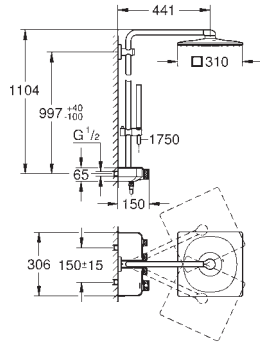

Ref. No.	Colour	EAN	Retail Guide Price (£)

26 508 000	Chrome	4005176457593	1,123.68
26 508 LS0	moon white	4005176457616	1,298.10
26 508 DC0	supersteel	4005176526367	1,685.53
26 508 AL0	brushed hard graphite	4005176557507	2,022.64

Euphoria SmartControl System 310 Cube Duo
Shower system with thermostat for wall mounting

Consisting of:
horizontal 450 mm shower arm
upper bracket adjustable for minimal adaption to existing drilling holes
exposed SmartControl thermostat
allows change between:
head shower Rainshower SmartActive 310 Cube
2 spray patterns:
GROHE PureRain, ActiveRain
maximum flow rate (at 3 bar): 20 l/min
hand shower Euphoria Cube (27 699 000) 9.5 l/min.
maximum flow rate (at 3 bar): 16 l/min
adjustable height via gliding element
Silverflex shower hose 1750 mm 1/2" x 1/2" (28 388 000)
GROHE DreamSpray perfect spray pattern
GROHE CoolTouch prevents scalding on hot surfaces
GROHE TurboStat compact cartridge with wax thermoelement
GROHE ProGrip with knurl structure
GROHE Long-Life finish
GROHE SafeStop safety button at 38°C
GROHE SafeStop Plus optional temperature limiter at 43°C included
GROHE SmartControl push for ON-OFF, turn for volume adjustment from GROHE Water Saving to Full Flow
integrated **GROHE EasyReach** shower tray
SpeedClean anti-limescale system
Inner WaterGuide for a longer life
TwistStop preventing the hose from twisting
suitable for instantaneous heaters from 18 kW/h
minimum flow rate 7 l/min.

19 952 000	Chrome	4005176174230	66.83
19 952 DC0	supersteel	4005176467776	282.17
19 952 AL0	brushed hard graphite	4005176353376	322.48

Talentofill
Inlet-, pop-up and waste-system
set for final installation
escutcheon
supply part
waste plug
fixing set
in combination with Talentofill
28 990 000/28 991 000

19 025 000	Chrome	4005176209154	70.25

Talento
Waste and overflow set for baths
set for final installation
escutcheon
waste plug
fixing set
in combination with Talento 28 939 000/28 943 000
GROHE Long-Life finish