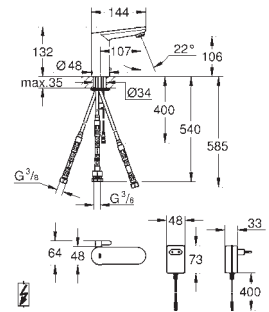

Eurosmart Cosmopolitan E
Infra-red electronic basin mixer with mixing device and adjustable temperature limiter
with infrared sensor for bi-directional communication for monitoring, configuration and servicing
without power supply 36 338 000 (required)
for use with displacement water heater
GROHE Water Saving - Less water, perfect flow
maximum flow rate (at 3 bar): 5.5 l/min
fixed build in static flow limiter on the hose connection
non-return valve
dirt strainers
flexible connection hoses
with integrated solenoid valve
rapid installation system
7 pre-set programs
auto flush
thermal disinfection
cleaning mode
additional functions and precise settings by remote control 36 407
CE approved
type of protection faucet IP 59K
min. recommended pressure 1.0 bar

36 386 001	Chrome	4005176311673	979.11