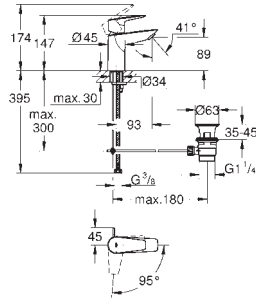

Ref. No.	Colour	EAN	Retail Guide Price (£)

23 559 001	Chrome	4005176556326	84.76

BauEdge
Basin mixer 1/2"
S-Size
monobloc installation
metal lever
GROHE Long-Life ES 28 mm ceramic cartridge with energy saving function via cold start
with temperature limiter
GROHE Long-Life finish
Lead and Nickel Free Inner Water Ways
GROHE Water Saving - Less water, perfect flow
maximum flow rate (at 3 bar): 5 l/min
rapid installation system
plastic pop-up waste set 1 1/4"
flexible connection hoses
professional edition