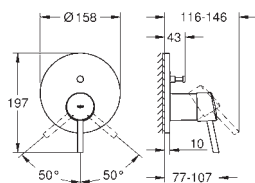

24 054 001	Chrome	4005176465413	188.28

Concetto
Single-lever mixer with 2-way diverter
set for final installation for
GROHE Rapido SmartBox 35 600/35 604
GROHE SilkMove 46 mm ceramic cartridge
GROHE Long-Life finish
wall escutcheon with **GROHE FastFixation**
(covered escutcheon- and shaft sealing, covered fixing)
metal escutcheon, retroactively 6° adjustable
metal lever
automatic 2-way diverter
flow performance:
outlet B = 27 l/min, outlet C = 27 l/min
without roughing-in-set

35 604 000		4005176698774	80.96
GROHE Rapido SmartBox universal rough-in box for concealed installation