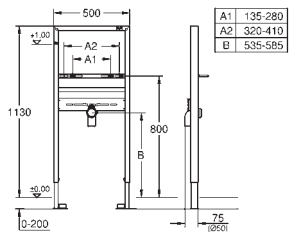

38 557 001   **4005176863783**   **132.45**

Rapid SL
Element for wash basin, single hole installation

1.13 m finished installation height
for on-the-wall installations or studded walls

- powder coated steel frame, self-supporting for dry-cladding, completely pre-assembled with fixed connections
- quick adjustment, lockable fixing material
- TÜV approved

Includes

1. wash basin fixing bolts with fixing device for ceramic
   - variable distance of fixing bolts
   - HT-outlet bend Ø 50 mm
   - seal Ø 32 mm
2. for on-the-wall installation please order wall brackets 38 558 00M (sold separately)