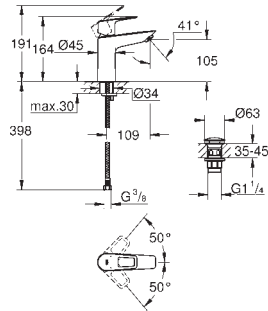

Ref. No.	Colour	EAN	Retail Guide Price (£)

23 886 001	Chrome	4005176554247	102.10

BauLoop
Basin mixer 1/2"
M-Size
monobloc installation
metal lever
GROHE Long-Life 28 mm ceramic cartridge
with temperature limiter
GROHE Long-Life finish
Lead and Nickel Free Inner Water Ways
GROHE Water Saving - Less water, perfect flow
maximum flow rate (at 3 bar): 5 l/min
rapid installation system
smooth body with plastic push open waste set 1 1/4"
flexible connection hoses
professional edition

23 917 001	Chrome	4005176555787	97.59

ditto, without plastic push open waste set 1 1/4"