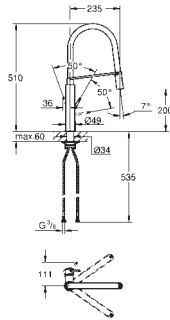

GROHE CONCETTO

Ref. No.	Colour	EAN	Retail Guide Price (£)
31 491 000	Chrome	4005176343308	479.45
31 491 DC0	supersteel	4005176343315	623.28

Concetto
Single-lever sink mixer 1/2"
monobloc installation
GROHE Long-Life finish
28 mm ceramic cartridge
with **GROHE SilkMove**
flow strainer
with integrated temperature limiter
professional spray
with flexible, hygienic GROHFlexx kitchen santoprene hose
diverter: laminar spray/SpeedClean shower jet
automatic return to laminar spray
GROHE Magnetic Docking guarantees easy retraction and smooth docking of the spray head back to the starting position
swivel spout
swivel area 360°
protected against backflow
flexible connection hoses
metal fixation set
maximum flow rate (at 3 bar): 8 l/min

31 483 002	Chrome	4005176466809	274.31
31 483 DC2	supersteel	4005176466816	356.60