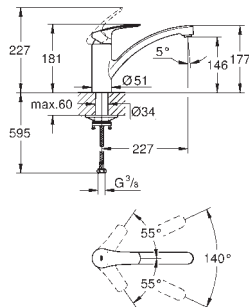

Eurosmart
Single-lever sink mixer 1/2"
low spout
monobloc installation
GROHE Long-Life finish
GROHE SilkMove 35 mm ceramic cartridge
integrated temperature limiter
adjustable flow rate limiter
swivel cast spout
swivel area 140°
Lead and Nickel Free Inner Water Ways
mousseur with coin slot for tool free replacement
flexible connection hoses 3/8"
metal fixation set
maximum flow rate (at 3 bar): 11 l/min
professional edition

33 281 30E	Chrome	4005176635410	126.12