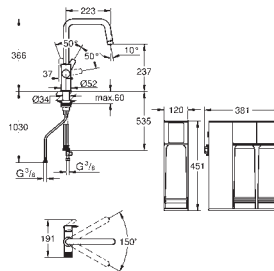

Consisting of:

GROHE Blue single-lever sink mixer with filter function

monobloc installation

U spout

separate handle for filtered water

28 mm ceramic cartridge

with **GROHE SilkMove**

swivel tubular spout

swivel area 150°

separate inner water ways for filtered

and non-filtered water

flexible connection hoses

GROHE Blue reverse osmosis mineralization system

reverse osmosis filter membrane for pure and safe water

significant removal of chemicals, hormones and microorganisms

premium taste

flow rate 1.5 l/min

salt rejection more than 97%

efficiency rate min. 50%

feed water pressure 1.00 - 4.00 bar

standard IEC connector with EU plug, power supply 230V / 50 Hz

no water storage tank required

membrane lifetime one year

connection set