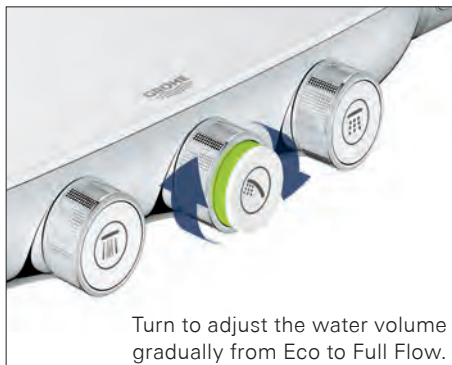

Push the button to start the shower.

Push again to stop or pause the shower. The volume is now preset when you restart.

Turn to adjust the water volume gradually from Eco to Full Flow.