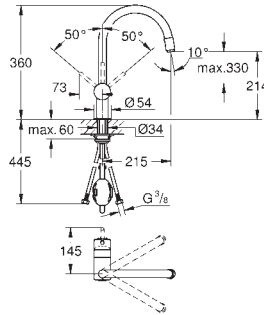

32 918 000 Chrome 4005176230967 246.00
32 918 DC0 supersteel 4005176804953 319.79

Minta
Single-lever sink mixer 1/2"
monobloc installation
GROHE Long-Life finish
GROHE SilkMove 46 mm ceramic cartridge
pull out mousseur spout
adjustable flow rate limiter
swivel tubular spout
integrated non-return valve
protected against backflow
flexible connection hoses
rapid installation system
maximum flow rate (at 3 bar): 10.5 l/min
optional temperature limiter (46 308 000)

32 918 00E Chrome 4005176866616 246.00
ditto, with GROHE Water Saving flow limiter, maximum flow rate (at 3 bar): 5 l/min