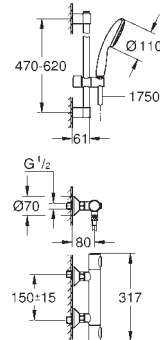

Grotherm 500
Thermostatic shower mixer 1/2"
with shower rail set 1 spray (Rain)
Consisting of:
Grotherm 500 thermostatic shower mixer 1/2" (34 793)
Tempesta shower rail set, 600 mm (27 924)
professional edition

34 797 001	Chrome	4005176766503	193.28