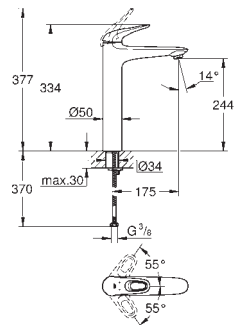

23 570 003	Chrome	4005176334245	283.16
23 570 LS3	moon white	4005176334474	368.11

Eurostyle
Basin mixer 1/2"
XL-Size
monobloc installation
loop metal lever
for free-standing basins
GROHE SilkMove 35 mm ceramic cartridge
with temperature limiter
GROHE Long-Life finish
GROHE Water Saving - Less water, perfect flow
maximum flow rate (at 3 bar): 5 l/min
GROHE FastFixation installation system
smooth body
flexible connection hoses