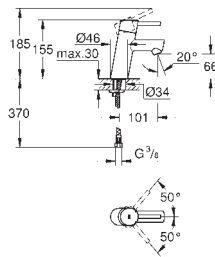

32 240 10E   Chrome   4005176906794   150.98

Concetto
Basin mixer 1/2"
S-Size
monobloc installation
metal lever
28 mm ceramic cartridge
with **GROHE SilkMove**
adjustable flow rate limiter
with temperature limiter
GROHE Long-Life finish
GROHE Water Saving - Less water, perfect flow
maximum flow rate (at 3 bar): 5 l/min
SpeedClean mousseur
GROHE FastFixation installation system
with centering support
smooth body
flexible connection hoses