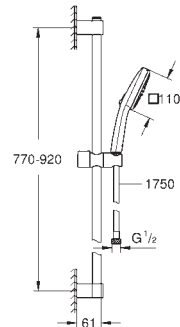

26 908 003	Chrome	4005176768262	71.85

Tempesta Cube 110 Shower rail set 2 sprays (Rain, Jet)

Consisting of:
hand shower Tempesta Cube 110 (26 746)
shower rail, 900 mm (27 524)
Relexaflex hose 1750 mm 1/2" x 1/2" (28 154)
GROHE Water Saving - Less water, perfect flow
GROHE SmartSwitch - easily rotate the dial to enjoy your preferred spray option
GROHE DreamSpray perfect spray pattern
GROHE Long-Life finish
GROHE FastFixation (adjustable upper bracket for existing drill holes)
adjustable glider (turn and glide shower holder)
SpeedClean anti-limescale system
Inner WaterGuide - inner insulation for surface and scalding protection
ShockProof silicone ring prevents damage caused by a shower falling
maximum flow rate (at 3 bar): 7.4 l/min
professional edition

27 788 003	Chrome	4005176680564	71.85
ditto, maximum flow rate (at 3 bar): 13.5 l/min