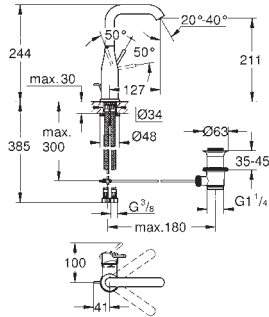

GROHE ESSENCE

Ref. No.	Colour	EAN	Retail Guide Price (£)
24 174 001	Chrome	4005176698330	240.88
24 174 DC1	supersteel	4005176711565	337.23
24 174 GL1	cool sunrise	4005176711596	361.32
24 174 GN1	brushed cool sunrise	4005176711602	385.41
24 174 DA1	warm sunset	4005176711558	361.32
24 174 DL1	brushed warm sunset	4005176711572	385.41
24 174 A01	hard graphite	4005176711527	361.32
24 174 AL1	brushed hard graphite	4005176711534	385.41

Essence
Single-lever basin mixer 1/2"
L-Size
monobloc installation
metal lever
28 mm ceramic cartridge
with **GROHE SilkMove**
with temperature limiter
GROHE Long-Life finish
GROHE Water Saving - Less water, perfect flow
maximum flow rate (at 3 bar): 5 l/min
GROHE AquaGuide adjustable mousseur
GROHE FastFixation Plus installation system
swivel spout with mousseur
and stop limiter
adjustable swivel area 0° / 150° / 360°
pop-up waste set 1 1/4"
flexible connection hoses
professional edition
replaces Essence basin mixer 32 628 xx1

24 177 001	Chrome	4005176698408	234.78
24 177 KF1	phantom black	4005176782350	328.70

32 628 001	Chrome	4005176306983	240.88
32 628 DC1	supersteel	4005176369940	337.23
32 628 GL1	cool sunrise	4005176407369	361.32
32 628 GN1	brushed cool sunrise	4005176419645	385.41
32 628 DA1	warm sunset	4005176407352	361.32
32 628 DL1	brushed warm sunset	4005176419652	385.41
32 628 A01	hard graphite	4005176407376	361.32
32 628 AL1	brushed hard graphite	4005176407383	385.41