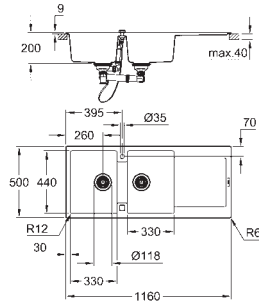

GROHE COMPOSITE SINKS

Ref. No.	Colour	EAN	Retail Guide Price (£)

31 647 AP0	granite black	4005176521225	540.50

K500

Composite sink with drainer
model: K500 80-C 116/50 2.0 rev
mounting type: top mount
material: quartz composite

GROHE Whisper

min. cabinet size: 800 mm
dimensions: 1160 x 500 mm
1 bowl: 330 x 440 x 200 mm
2 bowl: 330 x 440 x 200 mm
outer radius: R6, inner bowl radius: R12

GROHE FastFixation installation system

sink mountable left or right
cut-out: 1140 x 480 mm
drainer: automatic waste fitting
accessories included: automatic waste fitting with rotary handle, waste kit, basket strainer waste, mounting set
optional push to open excenter (40 986 SD0)
amount of fasteners included (top mount): 12
heat resistant up to 180° C

31 648 AP0	granite black	4005176521249	414.09