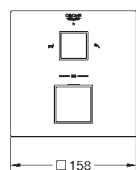

Grohtherm Cube
Thermostatic bath tub mixer for 2 outlets with integrated shut off/diverter valve
set for final installation for
GROHE Rapido SmartBox 35 600/35 604
GROHE TurboStat compact cartridge with wax thermoelement
GROHE Long-Life finish
wall escutcheon with **GROHE FastFixation**
(covered escutcheon- and shaft sealing, covered fixing)
metal escutcheon, retroactively 6° adjustable
printed hand shower and bath filler symbol
GROHE SafeStop safety button at 38°C
(calibration required)
GROHE SafeStop Plus optional temperature limiter at 43°C or 46°C included
GROHE AquaDimmer, integrated shut off/diverter valve
flow performance:
outlet B = 27 l/min
outlet C = 30 l/min
without roughing-in-set

35 604 000		4005176698774	80.96
GROHE Rapido SmartBox universal rough-in box for concealed installation