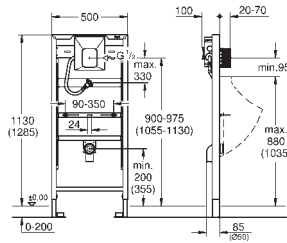

GROHE RAPID SL FOR URINAL

Ref. No.	Colour	EAN	Retail Guide Price (£)

38 786 001		4005176864025	303.25

Rapid SL

Element for urinal with GROHE Rapido U 1.13 and 1.30 m installation height for manual actuation or Tectron

infra-red electronic 6 V or 230 V
for on-the-wall installations or studed walls
height adjustable fitting connections
HT-outlet bend Ø 50 mm

fixing bolts M8, with fixing device
for the ceramic
inlet connection and inlet connecting set
water group with stop valve
flow pressure min 0.5 bar
operating pressure max 10 bar
flush aid

functional unit checked ex factory
water supply connections 1/2" outer thread
connecting box for mains supply 230 V
installation box with gasket
inspection shaft incl. protection during
construction phase

for on-the-wall installation please order wall brackets 38 558 00M (sold separately)

38 803 001		4005176864049	381.84