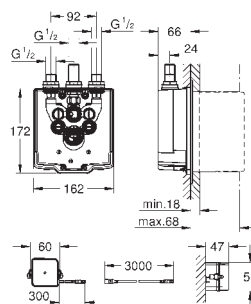

36 416 001   **4005176595394**   **764.32**
Eurosmart Cosmopolitan E
Concealed control unit
for shower
with integrated pre-adjustable
thermostatic mixer
suitable for infra-red set 36 415 000 and 36 463 000
2 stop valves
non-return valves with filters
connection housing for power supply
with transformer 100-240 V AC, 50-60 Hz, 6.75 V DC
allows for waterproofing of wall construction surrounding the concealed body
with sealing sleeve