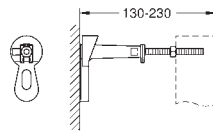

38 558 00M   **Chrome**   **4005176291418**   **16.41**

Rapid SL
Front wall brackets
for against-the-wall installations
for fixing the elements at the brick-wall
or in front of the studded wall
adjustment from 130 - 230 mm
2 pieces