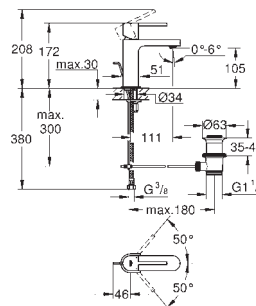

GROHE Plus
Basin mixer 1/2"
S-Size
monobloc installation
metal lever
28 mm ceramic cartridge
with **GROHE SilkMove**
with temperature limiter
GROHE Long-Life finish
GROHE Water Saving - Less water, perfect flow
maximum flow rate (at 3 bar): 5 l/min
SpeedClean mousseur
GROHE AquaGuide adjustable mousseur
GROHE FastFixation Plus installation system
pop-up waste set 1 1/4"
flexible connection hoses