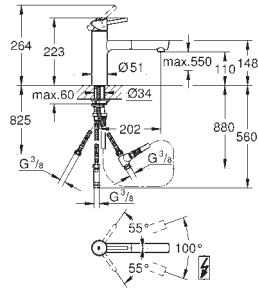

GROHE CONCETTO

Ref. No.	Colour	EAN	Retail Guide Price (£)

31 214 001	Chrome	4005176891090	360.44

Concetto
Single-lever sink mixer 1/2"
for use with displacement water heater
medium spout
monobloc installation
GROHE Long-Life finish
GROHE SilkMove 35 mm ceramic cartridge
pull-out laminar spray
adjustable flow rate limiter
swivel cast spout
swivel area 100°
protected against backflow
flexible connection hoses
rapid installation system
maximum flow rate (at 3 bar): 7 l/min