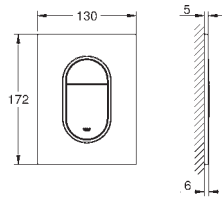

Arena Cosmopolitan S
Flush plate
for dual flush or start & stop actuation
for pneumatic drop valve AV1
compatible with Rapid SL/GD2 1.13 m
for vertical installation
130 x 172 mm
material: ABS
GROHE Long-Life finish
GROHE Water Saving - Less water, perfect flow
flush plate with magnetic holder and fixing brackets included
compatible with Rapid SLX
for use with Rapid SL and Uniset with GD 2 cistern please order shaft 40 911 000 (sold separately)
for use with Rapid SL and Uniset 0.82 m installation height please order shaft 40 950 000 (sold separately)