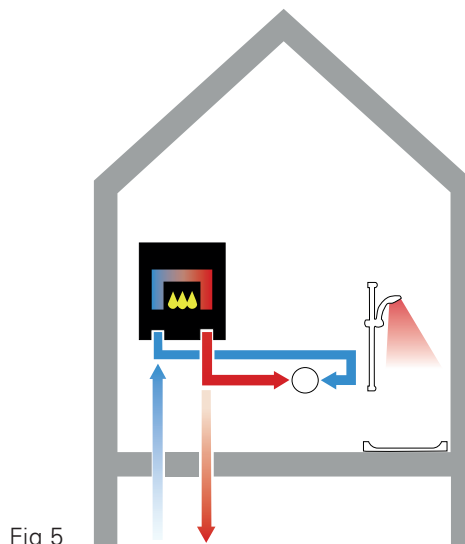

### COMBINATION BOILER WATER SYSTEM

**Your home has:**

- A combination boiler for hot water on demand (usually located in the kitchen)
- NO storage tanks
- NO shower pump

**How does it work?**

- 1 - Cold water delivered at mains pressure (min 1.0 bar to boiler & cold supply)
- 2 - Water is heated as it travels through the combination boiler providing hot water on demand
- 3 - The pressure is dictated by the incoming mains and the flow of water is determined by the power of the selected boiler (Fig 5)