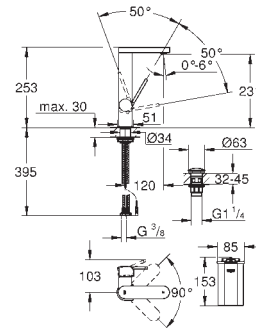

GROHE Plus
Single-lever basin mixer 1/2" with LED display
L-Size
colour LED water temperature display
infra-red diverter: mousseur / Eco spray
automatic return to mousseur
monobloc installation
metal lever
28 mm ceramic cartridge
with **GROHE SilkMove**
with temperature limiter
GROHE Long-Life finish
GROHE Water Saving - Less water, perfect flow
maximum flow rate (at 3 bar): 5 l/min
SpeedClean mousseur
GROHE AquaGuide adjustable mousseur
rapid installation system
swivel spout with easy docking
swivel area 90°
smooth body with push-open pop-up waste set 1 1/4"
flexible connection hoses
1.5 V alkaline mono battery, 4 x mono cell
external battery

32 612 003	Chrome	4005176529696	234.89
32 612 DC3	supersteel	4005176574054	328.83
32 612 AL3	brushed hard graphite	4005176585609	375.80