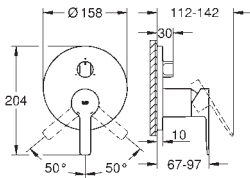

Lineare
Single-lever mixer with 3-way diverter
set for final installation for
GROHE Rapido SmartBox 35 600/35 604
GROHE SilkMove 46 mm ceramic cartridge
GROHE Long-Life finish
wall escutcheon with **GROHE FastFixation**
(covered escutcheon- and shaft sealing, covered fixing)
metal escutcheon, retroactively 6° adjustable
metal lever
3-way diverter
flow performance:
outlet A = 27 l/min,
outlet B = 27 l/min,
outlet C = 27 l/min
without roughing-in-set

35 604 000		4005176698774	80.96
GROHE Rapido SmartBox universal rough-in box for concealed installation			

19 577 001	Chrome	4005176409233	978.39
19 577 DC1	supersteel	4005176412820	1,369.74
19 577 EN1	brushed nickel	4005176413018	1,565.43
19 577 AL1	brushed hard graphite	4005176586224	1,565.43