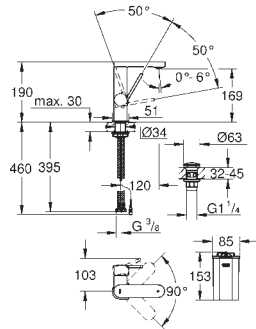

Ref. No.	Colour	EAN	Retail Guide Price (£)

23 958 003	Chrome	4005176605642	829.69

GROHE Plus
Single-lever basin mixer 1/2" with LED display
M-size
colour LED water temperature display
infra-red diverter: mousseur / Eco spray
automatic return to mousseur
monobloc installation
metal lever
28 mm ceramic cartridge
with **GROHE SilkMove**
with temperature limiter
GROHE Long-Life finish
GROHE Water Saving - Less water, perfect flow
maximum flow rate (at 3 bar): 5 l/min
SpeedClean mousseur
GROHE AquaGuide adjustable mousseur
rapid installation system
swivel spout with easy docking
swivel area 90°
smooth body with push-open pop-up waste set 1 1/4"
flexible connection hoses
1.5 V alkaline mono battery, 4 x mono cell
external battery

23 959 003	Chrome	4005176605659	866.11