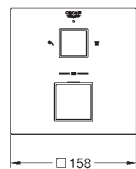

Grohtherm Cube
Thermostatic shower mixer for 2 outlets with integrated shut off/diverter valve
set for final installation for
GROHE Rapido SmartBox 35 600/35 604
GROHE TurboStat compact cartridge with wax thermoelement
GROHE Long-Life finish
wall escutcheon with **GROHE FastFixation**
(covered escutcheon- and shaft sealing, covered fixing)
metal escutcheon, retroactively 6° adjustable
printed head and hand shower symbol
GROHE SafeStop safety button at 38°C
(calibration required)
GROHE SafeStop Plus optional temperature limiter at 43°C or 46°C included
GROHE AquaDimmer, integrated shut off/diverter valve
flow performance:
outlet B = 27 l/min
outlet C = 30 l/min
without roughing-in-set

35 604 000		4005176698774	80.96
GROHE Rapido SmartBox universal rough-in box for concealed installation			

24 155 000	Chrome	4005176481192	619.51
24 155 DC0	supersteel	4005176574245	867.31
24 155 AL0	brushed hard graphite	4005176585937	991.21