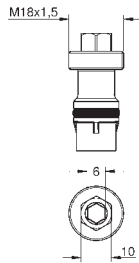

14 053 00M

Chrome

4005176413513

41.32

Service stops
fits Grohtherm SmartControl, SmartControl mixer and Grohtherm 2-handle thermostatic trim sets in combination with GROHE Rapido SmartBox
packaging unit: 2 pieces