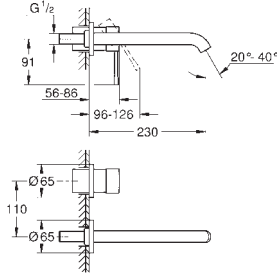

GROHE ESSENCE

Ref. No.	Colour	EAN	Retail Guide Price (£)
19 967 001	Chrome	4005176307140	271.38
19 967 DC1	supersteel	4005176369971	379.92
19 967 GL1	cool sunrise	4005176426230	407.06
19 967 GN1	brushed cool sunrise	4005176426247	434.20
19 967 DA1	warm sunset	4005176426254	407.06
19 967 DL1	brushed warm sunset	4005176426261	434.20
19 967 A01	hard graphite	4005176426285	407.06
19 967 AL1	brushed hard graphite	4005176426278	434.20

Essence
2-hole basin mixer
L-Size
wall mounted
set for final installation for
23 571 000 / 32 635 000
without concealed body
metal escutcheon
metal lever
GROHE Long-Life finish
GROHE Water Saving mousseur 5.7 l/min
GROHE AquaGuide adjustable mousseur
centre distance 110 mm
projection 230 mm