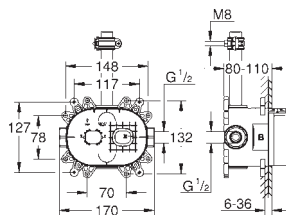

GROHE RAINSHOWER SYSTEM SMARTCONTROL

Ref. No.	Colour	EAN	Retail Guide Price (£)

26 443 000	Chrome	4005176409875	1,760.39

Rainshower System SmartControl Duo 360
Combi shower system with thermostat, exposed/concealed

Consisting of:
exposed/concealed SmartControl thermostat
allows change between:
head shower Rainshower Duo 360 with horizontal 450 mm shower arm, spray plate chrome
GROHE PureRain/GROHE Rain O² spray* and TrioMassage maximum flow rate (at 3 bar): 21 l/min
hand shower Power&Soul 115, spray plate white (27 671) maximum flow rate (at 3 bar): 7.5 l/min
hand shower wall holder (27 055)
Silverflex shower hose 1.500 mm (28 364)
min. recommended pressure 1.5 bar
GROHE DreamSpray perfect spray pattern
GROHE Long-Life finish
GROHE CoolTouch prevents scalding on hot surfaces
GROHE TurboStat compact cartridge with wax thermoelement
GROHE Water Saving - Less water, perfect flow
GROHE SafeStop safety button at 38°C (calibration required)
GROHE SafeStop Plus optional temperature limiter at 43°C included
GROHE SmartControl push for ON-OFF, turn for volume adjustment from GROHE Water Saving to Full Flow
GROHE EasyReach shower tray
SpeedClean anti-limescale system
Inner WaterGuide for a longer life
TwistStop preventing the hose from twisting
requires rough-in set 26 264 and concealed unit 26 449 – all to be ordered separately

* to be decided during initial installation; factory default setting: GROHE PureRain

26 443 LS0	moon white	4005176409882	1,760.39

ditto, head shower with white spray plate

26 254 000	Chrome	4005176317026	730.73

Rainshower Duo 360
Head shower set 450 mm, 2 sprays