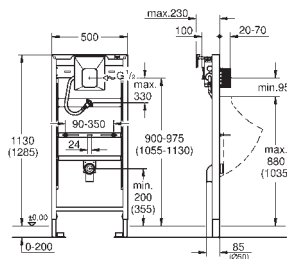

Rapid SL

Element for urinal with infra-red electronic with GROHE Rapido U 1.13 and 1.30 m installation height for manual actuation or Tectron

infra-red electronic 6 V or 230 V
for on-the-wall installations or studed walls
powder coated steel frame, self-supporting
for dry-cladding, completely pre-assembled
height adjustable fitting connections
quick adjustment, lockable

fixing material
TUV approved
HT-outlet bend Ø 50 mm
inlet connection and inlet connecting set
fixing bolts M8, with fixing device
for the ceramic
water group with stop valve
flow pressure min 0.5 bar
operating pressure max 10 bar
flush aid

functional unit checked ex factory
water supply connections 1/2" outer thread
connecting box for mains supply 230 V
installation box with gasket
inspection shaft incl. protection during
construction phase

including wall brackets 38 558 00M for on-the-wall installation

39 376 000		4005176342998	359.31