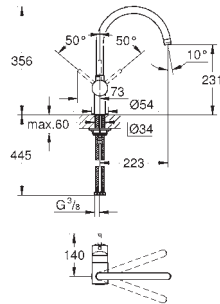

32 917 000	Chrome	4005176230950	202.60
32 917 DC0	supersteel	4005176804946	263.38
32 917 DL0	brushed warm sunset	4005176488726	303.90
32 917 AL0	brushed hard graphite	4005176488702	303.90
32 917 KS0	velvet black	4005176980640	263.72

Minta
Single-lever sink mixer 1/2"
C-spout
monobloc installation
GROHE Long-Life finish
GROHE SilkMove 46 mm ceramic cartridge
adjustable flow rate limiter
swivel tubular spout
selectable swivel area : 0° / 150° / 360°
flexible connection hoses
with compression nut
rapid installation system
optional temperature limiter (46 308 000)
maximum flow rate (at 3 bar): 11.5 l/min