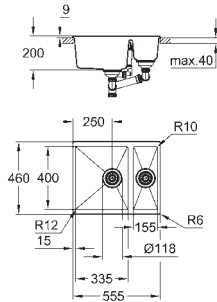

K500

Composite sink
model: K500 60-C 55,5/46 1.5 rev
mounting type: top mount or undermount
material: quartz composite

GROHE Whisper

min. cabinet size: 600 mm
dimensions: 555 x 460 mm
1 bowl: 335 x 400 x 200 mm
0.5 bowl: 155 x 400 x 140 mm
outer radius: R6, inner bowl radius: big bowl R12, small bowl R10

GROHE FastFixation installation system

sink mountable left or right
cut-out (top mount): 545 x 444 mm
cut-out (undermount): 525 x 400 mm
drainer: Ø 3.5"/90 mm basket strainer waste
accessories included: waste kit, basket strainer waste, mounting set
mounting with silicone (top mount)
optional push to open excenter (40 986 SD0)
amount of fasteners included (undermount): 8
heat resistant up to 180° C

31 649 AP0	granite black	4005176521263	504.17