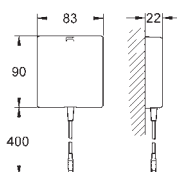

GROHE BAU COSMOPOLITAN E

Ref. No.	Colour	EAN	Retail Guide Price (£)

36 453 000	Chrome	4005176473791	280.69

Bau Cosmopolitan E
Infra-red electronic basin mixer 1/2"
with mixing device and temperature limiter
with infrared sensor for bi-directional communication for monitoring, configuration and servicing
without power supply 36 338 000 (required)
GROHE Long-Life finish
GROHE Water Saving - Less water, perfect flow
maximum flow rate (at 3 bar): 5 l/min
Lead and Nickel Free Inner Water Ways
body made of composite polymer
flexible connection hoses
non-return valve
dirt strainers
with integrated solenoid valve
rapid installation system
7 pre-set programs
auto flush
thermal disinfection
cleaning mode
additional functions and precise settings
by remote control 36 407
CE approved
noise classification 1 in accordance
with DIN4109
type of protection faucet IP 59

36 407 001	Chrome	4005176368974	204.21

Remote control
for all GROHE one eye infra-red products
as of 06/2015 and GROHE Blue Home until 12/2018
monitoring
consumption and usage data
thermal disinfection cycles (infrared mixers)
auto flush cycles (infrared mixers)
cleaning mode cycles (GROHE Blue Home)
filter and CO₂ capacity (GROHE Blue Home)
configuration
cleaning mode activation
thermal disinfection (infrared mixers)
detection range (infrared mixers)
shut off delay (infrared mixers)
auto flush (infrared mixers)
filter capacity (GROHE Blue Home)
service
send and save profile
reset to factory or user settings
service details
demo mode
error codes (GROHE Blue Home)
3 x 1.5 V DC (AAA) battery supply

36 340 000		4005176911385	67.63

Power extension cable
length 3.00 m

36 341 000		4005176911392	124.58

ditto, length 10 m

36 338 000		4005176896743	110.95