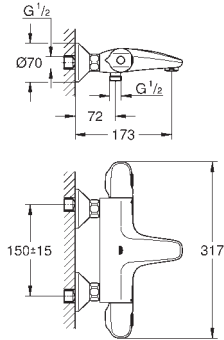

GROHE GROHTHERM 1000

Ref. No.	Colour	EAN	Retail Guide Price (£)
34 816 003	Chrome	4005176695742	297.18
34 816 2433	matte black	4067393030249	386.32

Grotherm 1000
Thermostatic bath/shower mixer 1/2"
wall mounted
GROHE CoolTouch safety housing
GROHE Long-Life finish
GROHE MetalGrip ergonomically shaped metal handles
GROHE SafeStop safety button at 38°C
(calibration required)
GROHE SafeStop Plus optional temperature limiter at 43°C included
GROHE TurboStat compact cartridge with wax thermoelement
integrated mixed water shut off
GROHE AquaDimmer Eco with multiple function:
- integrated **GROHE EcoButton**
(economy button with economy stop for shower)
- flow control
- diverter: bath/shower
shower bottom outlet 1/2"
mousseur
built-in non return valves
dirt strainers
protected against backflow
S-unions
metal escutcheon
GROHE Water Saving - Less water, perfect flow
professional edition

34 821 003	Chrome	4005176698590	301.38