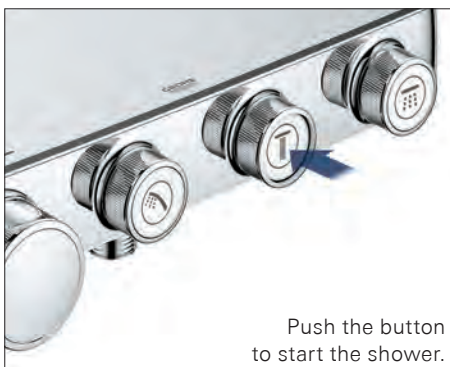

Push the button to start the shower.