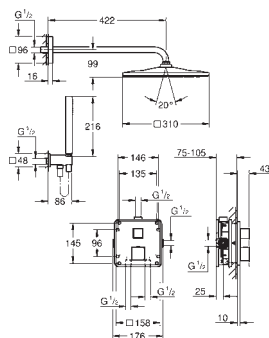

Grotherm Cube Concealed shower system with Rainshower Mono 310 Cube

Consisting of:
concealed thermostatic shower mixer for 2 outlets with integrated shut off/diverter valve (24 154)
GROHE Rapido SmartBox universal rough-in box, 1/2" (35 604)
Rainshower Mono 310 Cube head shower set (26 563) including horizontal shower arm 422 mm (26 145)
Euphoria Cube Stick hand shower 1 spray (27 698)
shower outlet elbow 1/2" with holder (26 659)
Silverflex shower hose 1.500 mm (28 364)
optional flow regulator 9.5 l/min included for hand shower and head shower