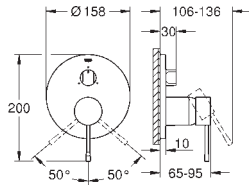

Ref. No.	Colour	EAN	Retail Guide Price (£)
24 169 001	Chrome	4005176698477	239.47
24 169 DC1	supersteel	4005176712357	335.26
24 169 GL1	cool sunrise	4005176711503	359.21
24 169 GN1	brushed cool sunrise	4005176711510	383.16
24 169 DA1	warm sunset	4005176712340	359.21
24 169 DL1	brushed warm sunset	4005176712364	383.16
24 169 A01	hard graphite	4005176712319	359.21
24 169 AL1	brushed hard graphite	4005176712326	383.16

Essence
Single-lever mixer with 3-way diverter
set for final installation for
GROHE Rapido SmartBox (35 604)
GROHE SilkMove 46 mm ceramic cartridge
GROHE Long-Life finish
wall escutcheon with **GROHE FastFixation**
(covered escutcheon- and shaft sealing, covered fixing)
metal escutcheon, retroactively 6° adjustable
metal lever
3-way diverter
flow performance:
outlet A = 27 l/min,
outlet B = 27 l/min,
outlet C = 27 l/min
without roughing-in-set
professional edition
replaces Essence single-lever mixer with 3-way diverter 24 092 xx1

35 604 000		4005176698774	80.96
GROHE Rapido SmartBox universal rough-in box for concealed installation			

24 092 001	Chrome	4005176480522	239.47
24 092 DC1	supersteel	4005176480539	335.26
24 092 GL1	cool sunrise	4005176480546	359.21
24 092 GN1	brushed cool sunrise	4005176480553	383.16
24 092 DA1	warm sunset	4005176480560	359.21
24 092 DL1	brushed warm sunset	4005176480577	383.16
24 092 A01	hard graphite	4005176481291	359.21
24 092 AL1	brushed hard graphite	4005176481307	383.16