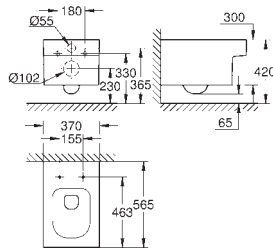

39 245 00H	alpine white	4005176524479	479.23

Cube Ceramic Wall hung WC
horizontal outlet
rimless
flush volume 4.5/3 l including fixation set
sanitary ware
fully skirted with invisible fixation
With **GROHE PureGuard** anti-scale coating and anti-bacterial glazing
compatible with seat and cover 39 488 000 (soft close)