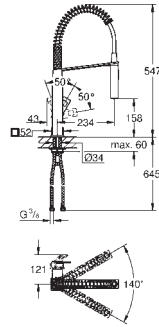

GROHE EUROCUBE

Ref. No.	Colour	EAN	Retail Guide Price (£)
31 395 000	Chrome	4005176304774	730.73
31 395 DC0	supersteel	4005176304767	949.94

Eurocube
Single-lever sink mixer 1/2"
monobloc installation
GROHE Long-Life finish
28 mm ceramic cartridge
with **GROHE SilkMove**
diverter: mousseur/shower jet
automatic return to laminar spray
metal spray
swivel spout
swivel area 140°
360° maneuverable spring arm
protected against backflow
flexible connection hoses
rapid installation system
maximum flow rate (at 3 bar): 8 l/min