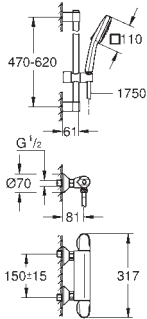

Grohtherm 1000
Thermostatic shower mixer 1/2"
with shower rail set 2 sprays (Rain, Jet)
Consisting of:
Grohtherm 1000 thermostatic shower mixer 1/2" (34 814)
Tempesta Cube shower rail set, 600 mm (26 748)
professional edition