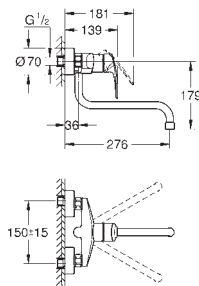

Ref. No.      Colour      EAN      Retail Guide Price (£)

**30 260 003**      **Chrome**      **4005176635434**      **126.12**

**Eurosmart**  
**Single-lever sink mixer 1/2"**  
 low spout  
 monobloc installation  
**GROHE Long-Life** finish  
**GROHE SilkMove Energy Saving** 35 mm ceramic cartridge with energy saving function via cold start  
 adjustable flow rate limiter  
 swivel cast spout  
 swivel area 90°  
 Lead and Nickel Free Inner Water Ways  
 mousseur with coin slot for tool free replacement  
 flexible connection hoses 3/8"  
 metal fixation set  
 maximum flow rate (at 3 bar): 9.5 l/min  
 professional edition