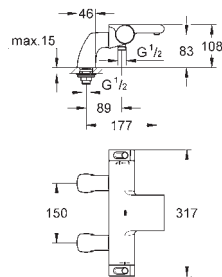

GROHE GROHTHERM 2000

Ref. No.	Colour	EAN	Retail Guide Price (£)

34 176 001	Chrome	4005176926488	527.76

Grotherm 2000
Thermostatic bath/shower mixer 1/2"
deck mounted
GROHE CoolTouch safety housing
GROHE Long-Life finish
GROHE Aqua Paddle ergonomically shaped handles
GROHE TurboStat compact cartridge with wax thermoelement
GROHE SafeStop safety button at 38°C
(calibration required)
GROHE SafeStop Plus optional temperature limiter at 43°C included
integrated mixed water shut off
GROHE AquaDimmer Eco with multiple function:
- flow control
- diverter: bath/shower
- integrated (economy button
  with economy stop for shower)
shower bottom outlet 1/2"
GROHE XL Waterfall
flow straightener
built-in non return valves
dirt strainers
protected against backflow
pillar unions with covered fixing
GROHE Water Saving - Less water, perfect flow

34 281 001	Chrome	4005176926501	498.73