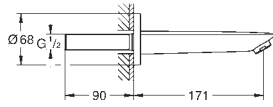

GROHE BAULOOP

Ref. No.	Colour	EAN	Retail Guide Price (£)

13 255 001	Chrome	4005176556722	43.66

BauCosmopolitan
Bath spout
wall mounted
GROHE Long-Life finish
mousseur
projection 171 mm
male thread 1/2"