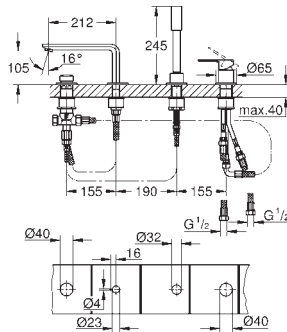

**Lineare**  
**4-hole single-lever bath combination**  
**GROHE SilkMove** 35 mm ceramic cartridge  
 with temperature limiter  
**GROHE Long-Life** finish  
 pre-assembled spout fixing  
 single lever mixer operating element  
 metal lever  
 bath inlet with mousseur  
 diverter bath/shower  
 metal stick hand shower  
 metal shower hose 2000 mm (always chrome for any colour of the set)  
 flexible connection hoses  
 connection for shower hose  
 protected against backflow  
 for use with 29 037 000