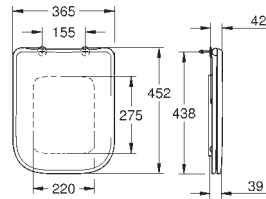

39 813 000	alpine white	4005176637131	102.87

BauEdge Ceramic
WC seat soft close
with lid
quick release function
detachable
material: Duroplast
including fixation set
stainless steel hinges
easy fixation from above
weight bearing capacity 150 kg
compatible with all BauEdge ceramic bowls
168 pieces per pallet