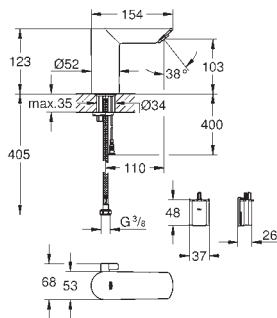

36 451 000	Chrome	4005176473678	265.26

Bau Cosmopolitan E
Infra-red electronic basin mixer 1/2"
with mixing device and temperature limiter
with infrared sensor for bi-directional communication
for monitoring, configuration and servicing
6V lithium battery, type CR-P2
battery lifetime approx. 7 years (150 actuations a day)
GROHE Long-Life finish
GROHE Water Saving - Less water, perfect flow
maximum flow rate (at 3 bar): 5 l/min
Lead and Nickel Free Inner Water Ways
body made of composite polymer
flexible connection hoses
non-return valve
dirt strainers
with integrated solenoid valve
external battery
rapid installation system
multistage battery status display
7 pre-set programs
auto flush
thermal disinfection
cleaning mode
additional functions and precise settings
by remote control 36 407
CE approved
noise classification 1 in accordance
with DIN4109
type of protection faucet IP 59