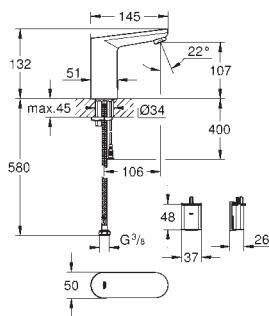

Eurosmart Cosmopolitan E
Infra-red electronic basin tap 1/2"
with infrared sensor for bi-directional communication for monitoring, configuration and servicing for cold or premixed water
6V lithium battery, type CR-P2
battery lifetime approx. 7 years (150 actuations a day)
GROHE Long-Life finish
GROHE Water Saving - Less water, perfect flow maximum flow rate (at 3 bar): 5 l/min
flexible connection hose
dirt strainer
with integrated solenoid valve
external battery
rapid installation system
multistage battery status display
7 pre-set programs
auto flush
thermal disinfection
cleaning mode
additional functions and precise settings by remote control 36 407
CE approved
noise classification 1 in accordance with DIN4109
type of protection faucet IP 59
replaces 36 439 000

COMMERCIAL FITTINGS