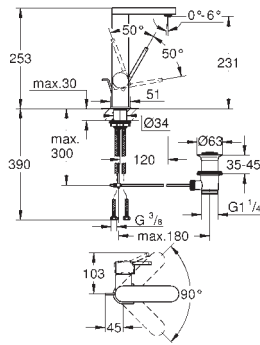

GROHE PLUS

Ref. No.	Colour	EAN	Retail Guide Price (£)

23 851 003	Chrome	4005176496523	328.83
23 851 DC3	supersteel	4005176574078	460.37
23 851 AL3	brushed hard graphite	4005176585623	526.13

GROHE Plus
Single-lever basin mixer 1/2"
L-Size
monobloc installation
metal lever
28 mm ceramic cartridge
with **GROHE SilkMove**
with temperature limiter
GROHE Long-Life finish
GROHE Water Saving - Less water, perfect flow
maximum flow rate (at 3 bar): 5 l/min
SpeedClean mousseur
GROHE AquaGuide adjustable mousseur
rapid installation system
swivel spout with easy docking
swivel area 90°
pop-up waste set 1 1/4"
flexible connection hoses