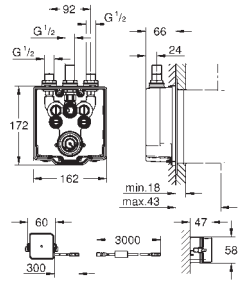

36 459 000   **4005176576188**   **894.48**

Eurosmart Cosmopolitan E Concealed control unit
for shower
with integrated thermostatic mixer
suitable for infra-red set 36 456 000
2 stop valves
non-return valves with filters
connection housing for power supply
with transformer 100-240 V AC, 50-60 Hz, 6.75 V DC
allows for waterproofing of wall construction surrounding the concealed body
with sealing sleeve