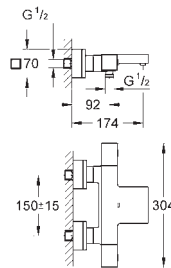

34 497 000   Chrome   4005176940675   565.44
Grotherm Cube
Thermostatic bath/shower mixer 1/2"
wall mounted
GROHE Long-Life finish
GROHE SafeStop safety button at 38°C
(calibration required)
GROHE SafeStop Plus optional temperature limiter at 43°C included
GROHE TurboStat compact cartridge with wax thermoelement
integrated mixed water shut off
GROHE AquaDimmer Eco with multiple function:
- integrated **GROHE EcoButton**
(economy button with economy stop for shower)
- flow control
- diverter: bath/shower
shower bottom outlet 1/2"
GROHE XL Waterfall
flow straightener
built-in non return valves
dirt strainers
protected against backflow
covered S-unions
GROHE Water Saving - Less water, perfect flow