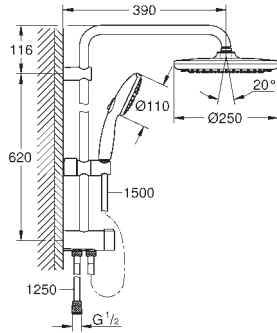

GROHE TEMPESTA SYSTEM 250

Ref. No.	Colour	EAN	Retail Guide Price (£)
26 980 001	Chrome	4005176766978	272.78

Tempesta System 250

Flex shower system with diverter for wall mounting

Consisting of:

horizontal 390 mm shower arm, adjustable before installation
change by diverter between hand shower, head shower or head shower Eco setting

head shower Tempesta 250 (26 666)

2 spray patterns (via diverter):

Rain, SmartRain

head shower with white rear cover
with ball joint

rotation angle $\pm 10^\circ$

hand shower Tempesta 110 (28 419)

3 spray patterns:

Rain, Jet, Massage

adjustable height via gliding element

distance between diverter and upper bracket: 620 mm

shower hose Relexaflex 1500 mm (28 151)

shower hose Relexaflex 1250 mm (28 150)

flexible installation: connection to tap / wall union for water supply with 1/2"

thread of the 1250 mm shower hose

maximum flow rate (at 3 bar): 7.9 l/min

GROHE Water Saving - Less water, perfect flow

GROHE SmartSwitch - easily rotate the dial to enjoy your preferred spray option

GROHE DreamSpray perfect spray pattern

ShockProof silicone ring prevents damage caused by a shower falling

GROHE Long-Life finish

SpeedClean anti-limescale system

Inner WaterGuide for a longer life

suitable for instantaneous heaters from 18 kW/h

minimum flow rate 7 l/min.

min. recommended pressure 1.0 bar

professional edition

26 452 002	Chrome	4005176767067	265.38

Tempesta System 200

Flex shower system with diverter for wall mounting

Consisting of:

horizontal 390 mm shower arm, adjustable before installation

change by diverter between hand shower, head shower or head shower Eco setting

head shower Tempesta Cosmopolitan 200 (27 541)

2 spray patterns (via diverter):

Rain, SmartRain

with ball joint

rotation angle $\pm 15^\circ$

hand shower Tempesta 110 (28 261)

3 spray patterns:

Rain, Jet, Massage

adjustable height via gliding element

distance between diverter and upper bracket: 920 mm

shower hose Relexaflex 1500 mm (28 151)

Relexaflex shower hose 500 mm (22 115)

flexible installation: connection to faucet / wall union for water supply with 1/2"

thread of the 500 mm shower hose

maximum flow rate (at 3 bar): 9.5 l/min

GROHE SmartSwitch - easily rotate the dial to enjoy your preferred spray option

GROHE DreamSpray perfect spray pattern

ShockProof silicone ring prevents damage caused by a shower falling

GROHE Long-Life finish

SpeedClean anti-limescale system

Inner WaterGuide for a longer life

minimum flow rate 7 l/min.