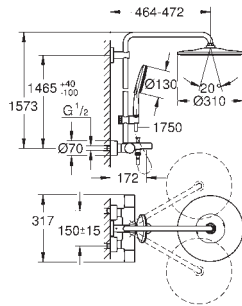

GROHE RAINSHOWER SMARTACTIVE SYSTEM

Ref. No.   Colour   EAN   Retail Guide Price (£)

26 652 000   **Chrome**   **4005176533044**   **979.27**

Rainshower SmartActive 310
Shower system with thermostat for wall mounting

Consisting of:
horizontal swivable 450 mm projection shower arm
exposed thermostatic shower
with Aquadimmer function
allows change between:
head shower Rainshower Mono 310 Cube
maximum flow rate (at 3 bar): 9.5 l/min
with ball joint
rotation angle $\pm 15^\circ$
hand shower Rainshower SmartActive 130 Cube
maximum flow rate (at 3 bar): 8.5 l/min
adjustable height via gliding element
including performance grip
Silverflex shower hose 1750 mm
GROHE TurboStat compact cartridge with wax thermoelement
GROHE Water Saving - Less water, perfect flow
GROHE SafeStop safety button at 38°C
(calibration required)
GROHE SafeStop Plus optional temperature limiter at 43°C included
GROHE CoolTouch prevents scalding on hot surfaces
GROHE DreamSpray perfect spray pattern
GROHE SmartTip showering spray selection via push of a ring
GROHE Long-Life finish
GROHE FastFixation upper bracket adjustable
SpeedClean anti-limescale system
suitable for instantaneous heaters from 18 kW/h
minimum flow rate 7 l/min.

26 837 GL0   cool sunrise   4005176950155   1,566.84
26 837 DA0   warm sunset   4005176950148   1,566.84
ditto, DR-brass, Professional exclusive

26 649 000   **Chrome**   **4005176533037**   **979.27**
ditto, with non-restricted flow

26 657 000   **Chrome**   **4005176533075**   **1,126.17**

Rainshower SmartActive 310
Shower system with bath thermostat for wall mounting