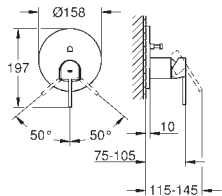

24 060 003	Chrome	4005176529825	234.89
24 060 DC3	supersteel	4005176574146	328.83
24 060 AL3	brushed hard graphite	4005176585692	375.80

GROHE Plus
Single-lever mixer with 2-way diverter
set for final installation for
GROHE Rapido SmartBox 35 600/35 604
GROHE SilkMove 46 mm ceramic cartridge
GROHE Long-Life finish
wall escutcheon with **GROHE FastFixation**
(covered escutcheon- and shaft sealing, covered fixing)
metal escutcheon, retroactively 6° adjustable
metal lever
automatic 2-way diverter
flow performance:
outlet B = 27 l/min, outlet C = 27 l/min
without roughing-in-set

35 604 000	4005176698774	80.96
GROHE Rapido SmartBox universal rough-in box for concealed installation