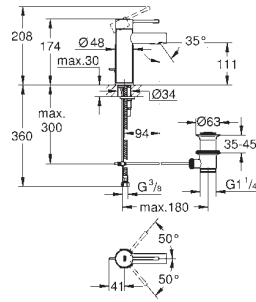

GROHE ESSENCE

Ref. No.   Colour   EAN   Retail Guide Price (£)

32 898 001   Chrome   4005176306860   187.52

Essence
Basin mixer 1/2"
S-Size
monobloc installation
metal lever
28 mm ceramic cartridge
with **GROHE SilkMove**
with temperature limiter
GROHE Long-Life finish
GROHE Water Saving mousseur 5.7 l/min
GROHE FastFixation Plus installation system
pop-up waste set 1 1/4"
flexible connection hoses