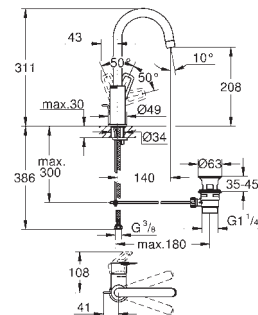

23 763 001	Chrome	4005176555800	126.12

BauLoop
Single-lever basin mixer 1/2"
L-Size
monobloc installation
metal lever
GROHE Long-Life 28 mm ceramic cartridge
with temperature limiter
GROHE Long-Life finish
GROHE Water Saving - Less water, perfect flow
maximum flow rate (at 3 bar): 5 l/min
rapid installation system
swivel tubular spout
plastic pop-up waste set 1 1/4"
flexible connection hoses
professional edition