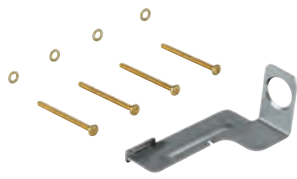

GROHE RAPID SL FOR THE DISABLED

	Ref. No.	Colour	EAN	Retail Guide Price (£)

43 617 000			4005176841163	86.43

Motor support device
for Rapid SL 38 675
for the disabled
as of mid 2008
or installation of infra-red electronic