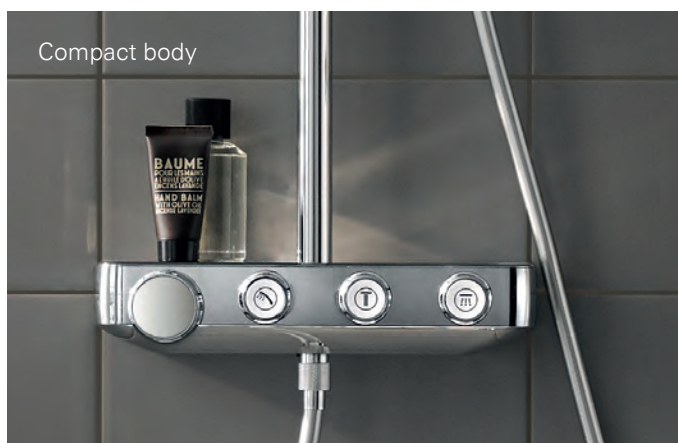

EUPHORIA SMARTCONTROL

YOUR TURN – YOUR SHOWER

We've put a lot of thought into our new GROHE Euphoria SmartControl shower system: the result is a range of features that make the Euphoria more convenient and more enjoyable to use. The shower arm has a swivel function that allows you to rotate the showerhead through 180° to achieve the perfect angle. And the fully adjustable shower holder allows the hand shower to be positioned individually at the ideal height.

We have made the sleek Grohtherm SmartControl body smaller and more compact to offer more space in the shower. And because we want you to enjoy your shower as quickly as possible, we came up with the GROHE QuickFix. This allows the position of the upper bracket to be altered during installation of the shower rail. The advantage: the upper bracket can be installed easily and quickly by utilising existing drilled holes.