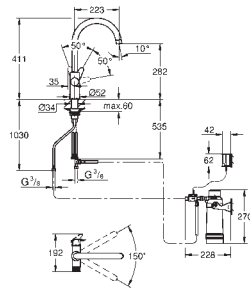

GROHE Blue Pure BauCurve
Starter kit with S-Size filter
Consisting of:
GROHE Blue single-lever sink mixer with filter function
monobloc installation
C-spout
separate handle for filtered water
28 mm ceramic cartridge
with **GROHE SilkMove**
swivel tubular spout
swivel area 150°
separate inner water ways for filtered
and non-filtered water
flexible connection hoses
GROHE Blue filter head
GROHE Blue S-Size filter for water hardness reduction and premium taste
Capacity 600 L at 20° dKH
flow meter for filter lifetime measurement including 2 x AA batteries

30 582 000	Chrome	4005176744914	602.38