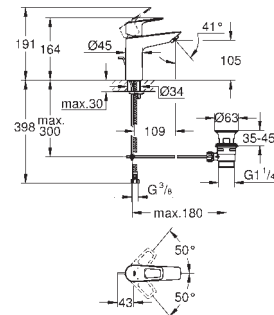

23 885 001	Chrome	4005176554216	102.10

BauLoop
Basin mixer 1/2"
M-Size
monobloc installation
metal lever
GROHE Long-Life 28 mm ceramic cartridge
with temperature limiter
GROHE Long-Life finish
GROHE Water Saving - Less water, perfect flow
maximum flow rate (at 3 bar): 3.5 l/min
Lead and Nickel Free Inner Water Ways
GROHE LowFlow mousseur
rapid installation system
plastic pop-up waste set 1 1/4"
flexible connection hoses
professional edition