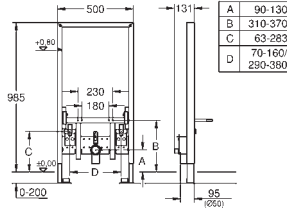

GROHE RAPID SL FOR WASH BASIN AND BIDET

Ref. No.   Colour   EAN   Retail Guide Price (£)

38 545 000   **4005176291272**   **362.66**

Rapid SL
Element for bidet, 1.00 m installation height
for on-the-wall installations or studded walls
height adjustable fitting connections

Includes:
bidet fixing bolts
HT-outlet bend Ø 50 mm
seal Ø 32 mm
2 fitting connections DN 15
fixing material for bidet
for on-the-wall installation please order wall brackets 38 558 00M (sold separately)