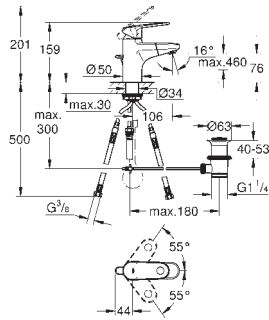

Ref. No.	Colour	EAN	Retail Guide Price (£)

33 155 002	Chrome	4005176865947	326.87

Europlus
Basin mixer 1/2"
S-Size
monobloc installation
metal lever
GROHE SilkMove 35 mm ceramic cartridge
adjustable minimum flow rate 2.5 l/min
temperature limiter
GROHE Long-Life finish
rapid installation system
pull out spout with mousseur
integrated non-return valve
pop-up waste set 1 1/4"
flexible connection hoses