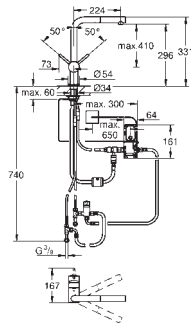

GROHE MINTA / MINTA SMARTCONTROL / MINTA TOUCH

Ref. No.	Colour	EAN	Retail Guide Price (£)
31 360 001	Chrome	4005176343025	739.96
31 360 DC1	supersteel	4005176343032	961.95

Minta Touch
Electronic single-lever sink mixer 1/2"
L-spout
Touch: activation of water via skin contact
battery supply 6 V lithium-battery, type CR-P2
CE approved
solenoid valve
fixed value mixing valve
automatically stops after 60 sec. (factory set)
type of protection IP 44
GROHE SilkMove 46 mm ceramic cartridge
pull out mousseur spout
adjustable flow rate limiter
swivel tubular spout
swivel area 360°
protected against backflow
flexible connection hoses
rapid installation system
maximum flow rate (at 3 bar): 10 l/min

31 358 002	Chrome	4005176465000	735.57
31 358 DC2	supersteel	4005176465017	956.24