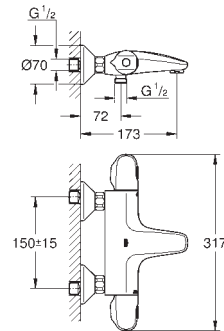

Grotherm 1000
Thermostatic bath/shower mixer 1/2"
wall mounted
GROHE CoolTouch safety housing
GROHE Long-Life finish
GROHE MetalGrip ergonomically shaped metal handles
GROHE SafeStop safety button at 38°C
(calibration required)
GROHE SafeStop Plus integrated temperature limiter at max 50°C
GROHE Turbostat C3 compact cartridge with wax thermoelement
integrated mixed water shut off
GROHE AquaDimmer Eco with multiple function:
- integrated **GROHE EcoButton**
(economy button with economy stop for shower)
- flow control
- diverter: bath/shower
shower bottom outlet 1/2"
mousseur
built-in non return valves
dirt strainers
protected against backflow
S-unions
metal escutcheon
GROHE Water Saving - Less water, perfect flow
professional edition