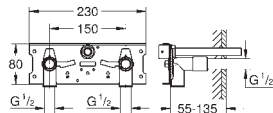

\*\*\* Available for free via iTunes app or Google Play store.

39 383 000		4005176356926	83.04
------------	--	---------------	-------

**Eurosmart Cosmopolitan E**  
**Thermostatic 230 V connection set**  
 fitting support  
 2 fitting connections DN 15  
 power supply connector  
 wall installation  
 for use with Eurosmart Cosmopolitan E thermostat 230 V