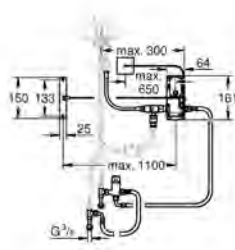

GROHE FOOT CONTROL

Ref. No.	Colour	EAN	Retail Guide Price (£)

30 309 000		4005176351235	289.81

30 309 000

**Foot Control
Dual flush valve set**

Foot control: activation of water via contact with sensor

battery supply 6 V lithium-battery,

type CR-P2

CE approved

solenoid valve

fixed value mixing valve

automatically stops after 60 sec. (factory set)

type of protection IP 44

upgrade set for GROHE pull-out kitchen faucets

not suitable for combination with open water heater (SKUs 32 555 000,

31 397 000, 32 511 000, 31 127 002, 33 984 002, 31 180 000, 30 194 000/DC0,

31 179 000, 31 132 001