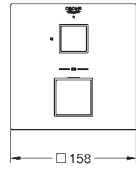

GROHE GROHTHERM CUBE

Ref. No.	Colour	EAN	Retail Guide Price (£)

24 153 000	Chrome	4005176481178	555.75
24 153 DC0	supersteel	4005176574221	778.05
24 153 AL0	brushed hard graphite	4005176585913	889.20

Grohtherm Cube
Thermostatic mixer for 1 outlet with shut off valve
set for final installation for
GROHE Rapido SmartBox 35 600/35 604
GROHE TurboStat compact cartridge with wax thermoelement
GROHE Long-Life finish
wall escutcheon with **GROHE FastFixation**
(covered escutcheon- and shaft sealing, covered fixing)
metal escutcheon, retroactively 6° adjustable
GROHE SafeStop safety button at 38°C
(calibration required)
GROHE SafeStop Plus optional temperature limiter at 43°C or 46°C included
built-in non return valve
and dirt strainers
ceramic stop valve, 120°
flow performance:
outlet B = 27 l/min
outlet C = 30 l/min
without roughing-in-set

35 604 000		4005176698774	80.96
GROHE Rapido SmartBox universal rough-in box for concealed installation			

24 154 000	Chrome	4005176481185	619.51
24 154 DC0	supersteel	4005176574238	867.31
24 154 AL0	brushed hard graphite	4005176585920	991.21