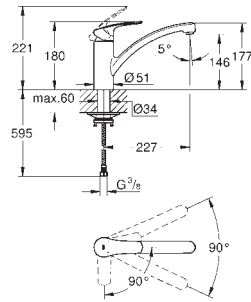

Ref. No.   Colour   EAN   Retail Guide Price (£)

30 260 003   **Chrome**   **4005176635434**   **126.12**

Eurosmart
Single-lever sink mixer 1/2"
low spout
monobloc installation
GROHE Long-Life finish
GROHE SilkMove Energy Saving 35 mm ceramic cartridge with energy saving function via cold start
adjustable flow rate limiter
swivel cast spout
swivel area 90°
Lead and Nickel Free Inner Water Ways
mousseur with coin slot for tool free replacement
flexible connection hoses 3/8"
metal fixation set
maximum flow rate (at 3 bar): 9.5 l/min
professional edition