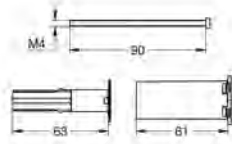

14 058 000	Chrome	4005176466311	46.83

Universal extension set 2-handle thermostats, 25 mm
fits for concealed 2-handle thermostats in combination with **GROHE Rapido SmartBox**