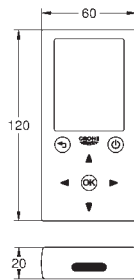

36 407 001	Chrome	4005176368974	204.21

Remote control

for all GROHE one eye infra-red products as of 06/2015 and GROHE Blue Home until 12/2018

monitoring

consumption and usage data
thermal disinfection cycles (infrared mixers)
auto flush cycles (infrared mixers)
cleaning mode cycles (GROHE Blue Home)
filter and CO₂ capacity (GROHE Blue Home)

configuration

cleaning mode activation
thermal disinfection (infrared mixers)
detection range (infrared mixers)
shut off delay (infrared mixers)
auto flush (infrared mixers)
filter capacity (GROHE Blue Home)

service

send and save profile
reset to factory or user settings
service details
demo mode
error codes (GROHE Blue Home)
3 x 1.5 V DC (AAA) battery supply