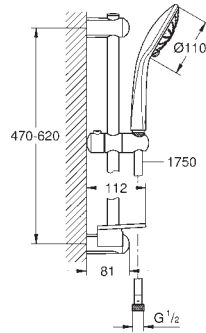

GROHE EUPHORIA

Ref. No.   Colour   EAN   Retail Guide Price (£)

27 243 001   Chrome   4005176899799   120.51

Euphoria 110 Massage Shower rail set 3 sprays
hand shower Massage (27 239 000)
maximum flow rate (at 3 bar): 8.2 l/min
shower rail, 600 mm (27 499)
Silverflex shower hose 1750 mm 1/2" x 1/2" (28 388 000)
GROHE EasyReach tray (27 596)
GROHE Water Saving - Less water, perfect flow
GROHE DreamSpray perfect spray pattern
GROHE SprayDimmer (Stepless flow rate reduction)
GROHE Long-Life finish
GROHE FastFixation (upper bracket adjustable to adapt to existing holes)
SpeedClean anti-limescale system
Inner WaterGuide for a longer life
TwistStop preventing the hose from twisting
suitable for instantaneous heater

27 231 001   Chrome   4005176899553   120.51
ditto, maximum flow rate (at 3 bar): 16.6 l/min