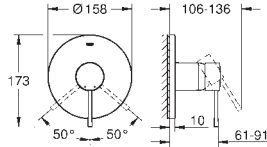

GROHE ESSENCE

Ref. No.	Colour	EAN	Retail Guide Price (£)
24 168 001	Chrome	4005176698453	192.46
24 168 DC1	supersteel	4005176712173	269.46
24 168 GL1	cool sunrise	4005176712203	288.70
24 168 GN1	brushed cool sunrise	4005176712210	307.95
24 168 DA1	warm sunset	4005176712166	288.70
24 168 DL1	brushed warm sunset	4005176712180	307.95
24 168 A01	hard graphite	4005176712135	288.70
24 168 AL1	brushed hard graphite	4005176712142	307.95
24 168 KF1	phantom black	4067393019855	269.46

Essence
Single-lever shower mixer trim
set for final installation for
GROHE Rapido SmartBox (35 604)
GROHE SilkMove 46 mm ceramic cartridge
GROHE Long-Life finish
wall escutcheon with **GROHE FastFixation**
(covered escutcheon- and shaft sealing, covered fixing)
metal escutcheon, retroactively 6° adjustable
metal lever
flow performance:
outlet B or C = 30 l/min
without roughing-in-set
professional edition
replaces Essence shower mixer 24 057 xx1

35 604 000		4005176698774	80.96
GROHE Rapido SmartBox universal rough-in box for concealed installation