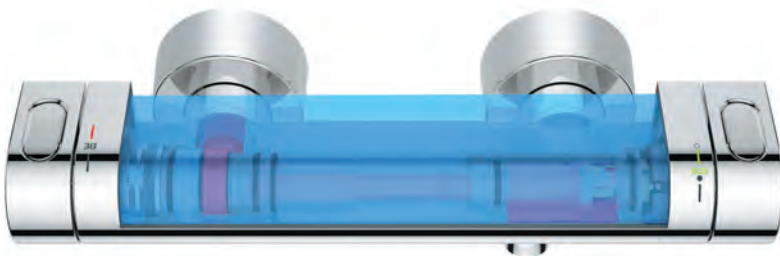

Safety surround = 100% GROHE CoolTouch No risk of scalding

Safety housing with water cooling