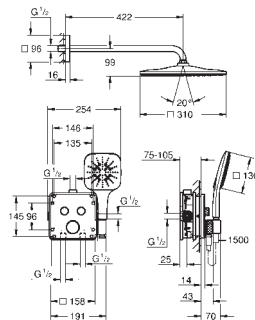

Grotherm SmartControl
Triple volume control trim
set for final installation for
GROHE Rapido SmartBox 35 600/35 604/35 601
metal wall escutcheon with **GROHE FastFixation** (covered escutcheon and shaft sealing, covered fixing), retroactively 6° adjustable
10 mm thin profile escutcheon
GROHE Long-Life finish
GROHE SmartControl push for ON-OFF, turn for volume adjustment from GROHE Water Saving to Full Flow
exchangeable symbols
GROHE ProGrip with knurl structure
multiple outlets can be run simultaneously
cover plate in moon white acrylic glass
without roughing-in-set
flow performance:
outlet D = 28 l/min
outlet E = 28 l/min
outlet A = 28 l/min
outlet D+E+A = 65 l/min
optional flow reducer for CALGreen compliance included

35 604 000		4005176698774	80.96

GROHE Rapido SmartBox universal rough-in box for concealed installation

34 865 000	Chrome	4005176789946	1,305.02