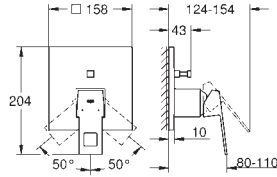

Ref. No.	Colour	EAN	Retail Guide Price (£)
24 062 000	Chrome	4005176465697	229.64
24 062 DC0	supersteel	4005176553905	321.50
24 062 AL0	brushed hard graphite	4005176585579	367.44

Eurocube
Single-lever mixer with 2-way diverter
set for final installation for
GROHE Rapido SmartBox 35 600/35 604
GROHE SilkMove 46 mm ceramic cartridge
wall escutcheon with **GROHE FastFixation**
(covered escutcheon- and shaft sealing, covered fixing)
metal escutcheon, retroactively 6° adjustable
metal lever
automatic 2-way diverter
flow performance:
outlet B = 27 l/min, outlet C = 27 l/min
without roughing-in-set

35 604 000		4005176698774	80.96
GROHE Rapido SmartBox universal rough-in box for concealed installation