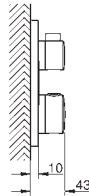

GROHE GROHTHERM 2 HANDLE TRIM SETS

Ref. No.   Colour   EAN   Retail Guide Price (£)

24 078 000   Chrome   4005176466038   427.51

Grotherm
Thermostatic mixer for 1 outlet with shut off valve
set for final installation for
GROHE Rapido SmartBox 35 600/35 604
GROHE TurboStat compact cartridge with wax thermoelement
GROHE Long-Life finish
wall escutcheon with **GROHE FastFixation**
(covered escutcheon- and shaft sealing, covered fixing)
metal escutcheon, retroactively 6° adjustable
GROHE SafeStop safety button at 38°C
(calibration required)
GROHE SafeStop Plus optional temperature limiter at 43°C or 46°C included
built-in non return valve
and dirt strainers
ceramic stop valve, 120°
flow performance:
outlet B = 27 l/min
outlet C = 30 l/min
without roughing-in-set

102215 243 0   matte black   4067393019053   555.75
ditto, Professional exclusive

35 604 000   4005176698774   80.96
GROHE Rapido SmartBox universal rough-in box for concealed installation

24 079 000   Chrome   4005176466045   476.54