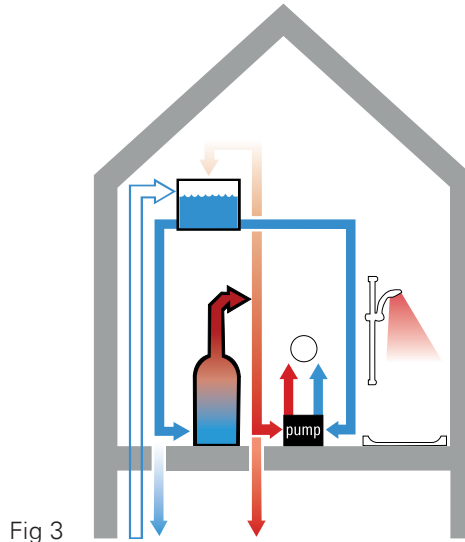

BOOSTED GRAVITY FED WATER SYSTEM

Your home has:

- A cold water storage tank in the loft
- A hot water cylinder (usually in an airing cupboard)
- An additional booster pump

How does it work?

1. 1 - Cold water is fed to a storage tank in the loft
2. 2 - Water passes to a cylinder where it is heated by a boiler circuit flow
3. 3 - The pressure of water is determined by a separately installed pump (1–3 bar/dynamic) (Fig 3)

Fig 3

MAINS HIGH PRESSURE WATER SYSTEM

Your home has:

- An unvented cylinder with an expansion vessel (usually located in a garage or service cupboard)
- NO cold water tank in the loft
- NO shower pump

How does it work?

1. 1 - Cold water delivered at mains pressure (min 1.5 bar & 20 l/min.)
2. 2 - Water passes to a cylinder where it is heated by a boiler circuit flow
3. 3 - An expansion vessel replaces the storage tank in loft to deal with expansion
4. 4 - The water pressure is determined by mains pressure (Fig 4)