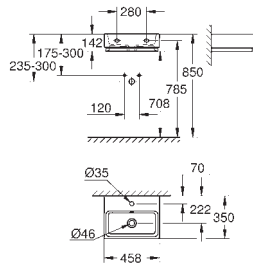

GROHE CUBE CERAMIC

Ref. No.	Colour	EAN	Retail Guide Price (£)

39 483 00H	alpine white	4005176442674	209.23

Cube Ceramic Hand rinse basin 45
wall hung
1 hole punched with overflow
455 x 350 mm
sanitary ware
With **GROHE PureGuard** anti-scale coating and anti-bacterial glazing