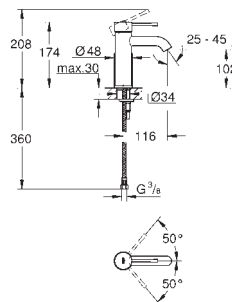

23 590 001	Chrome	4005176339189	181.42
23 590 DC1	supersteel	4005176369926	253.99
23 590 GL1	cool sunrise	4005176425851	272.14
23 590 GN1	brushed cool sunrise	4005176425868	290.27
23 590 DA1	warm sunset	4005176425875	272.14
23 590 DL1	brushed warm sunset	4005176425882	290.27
23 590 A01	hard graphite	4005176426001	272.14
23 590 AL1	brushed hard graphite	4005176425998	290.27

Essence
Basin mixer 1/2"
S-Size
monobloc installation
metal lever
28 mm ceramic cartridge
with **GROHE SilkMove**
with temperature limiter
GROHE Long-Life finish
GROHE Water Saving mousseur 5.7 l/min
GROHE AquaGuide adjustable mousseur
GROHE FastFixation Plus installation system
smooth body
flexible connection hoses