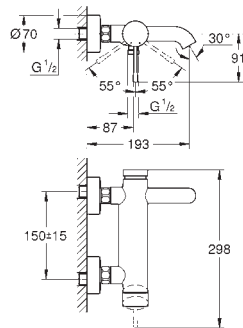

25 250 001	Chrome	4005176698354	254.60
25 250 DC1	supersteel	4005176712487	356.44
25 250 GL1	cool sunrise	4005176711169	381.90
25 250 GN1	brushed cool sunrise	4005176711176	407.36
25 250 DA1	warm sunset	4005176712470	381.90
25 250 DL1	brushed warm sunset	4005176712494	407.36
25 250 A01	hard graphite	4005176712449	381.90
25 250 AL1	brushed hard graphite	4005176712456	407.36
25 250 KF1	phantom black	4005176782404	356.44

Essence
Single-lever bath/shower mixer 1/2"
wall mounted
metal lever
GROHE SilkMove 35 mm ceramic cartridge
with temperature limiter
GROHE Long-Life finish
automatic diverter: bath/shower
mousseur
shower outlet 1/2"
integrated non-return valve
S-unions
protected against backflow
professional edition
replaces Essence bath mixer 33 624 xx1