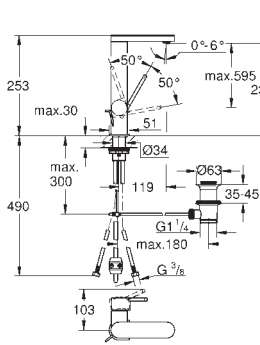

23 843 003	Chrome	4005176496547	381.68
23 843 DC3	supersteel	4005176574085	534.35

GROHE Plus
Single-lever basin mixer 1/2"
L-Size
monobloc installation
metal lever
28 mm ceramic cartridge
with **GROHE SilkMove**
with temperature limiter
GROHE Long-Life finish
GROHE Water Saving - Less water, perfect flow
maximum flow rate (at 3 bar): 5 l/min
SpeedClean mousseur
GROHE AquaGuide adjustable mousseur
rapid installation system
pull out spout
GROHE EasyDock guarantees easy retraction and
smooth docking back to the starting position
pop-up waste set 1 1/4"
flexible connection hoses