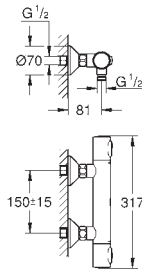

GROHE GROHTHERM 500

Ref. No.	Colour	EAN	Retail Guide Price (£)
34 793 000	Chrome	4005176632433	153.29
34 793 2430	matte black	4067393015901	199.28

Grotherm 500
Thermostatic shower mixer 1/2"
wall mounted
GROHE Long-Life finish
GROHE SafeStop safety button at 38°C
(calibration required)
GROHE SafeStop Plus optional temperature limiter at 43°C included
GROHE thermostatic cartridge with wax thermoelement
integrated mixed water shut off
volume handle with **GROHE EcoButton**
headpart 90°
shower bottom outlet 1/2"
built-in non return valves
dirt strainers
protected against backflow
S-unions
metal escutcheon
GROHE Water Saving - Less water, perfect flow
professional edition

34 796 001	Chrome	4005176766473	187.98