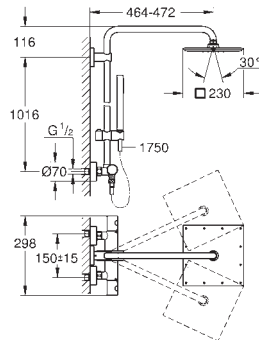

Euphoria System 230
Shower system with thermostat for wall mounting
Consisting of:
horizontal swivable 450 mm projection shower arm
exposed thermostatic shower
with Aquadimmer function
allows change between:
head shower 230 (27 479 000)
material: metal
Rain spray pattern
maximum flow rate (at 3 bar): 11.5 l/min
with ball joint
rotation angle $\pm 15^\circ$
hand shower Euphoria Cube Stick (27 698 000)
maximum flow rate (at 3 bar): 8 l/min
adjustable height via gliding element
(12 140 000)
Silverflex shower hose 1750 mm 1/2" x 1/2" (28 388 000)
GROHE TurboStat compact cartridge with wax thermoelement
GROHE SafeStop safety button at 38°C
(calibration required)
GROHE SafeStop Plus optional temperature limiter at 43°C included
GROHE DreamSpray perfect spray pattern
GROHE Long-Life finish
SpeedClean anti-limescale system
Inner WaterGuide for a longer life
TwistStop preventing the hose from twisting
GROHE MetalGrip ergonomically shaped metal handles
suitable for instantaneous heaters from 18 kW/h
minimum flow rate 7 l/min.
optional upgrade: **GROHE EasyReach** tray (26 362)