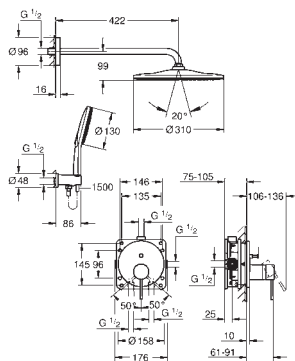

Essence
Concealed shower system with Rainshower Mono 310
Consisting of:
concealed single-lever mixer with 2-way diverter (24 167)
GROHE Rapido SmartBox universal rough-in box, 1/2" (35 604)
Rainshower Mono 310 head shower set including horizontal shower arm 422 mm
Rainshower SmartActive 130 hand shower 3 sprays
shower outlet elbow 1/2" with holder (26 658)
Silverflex shower hose 1500 mm 1/2" x 1/2"
optional flow regulator 9.5 l/min included for hand shower and head shower