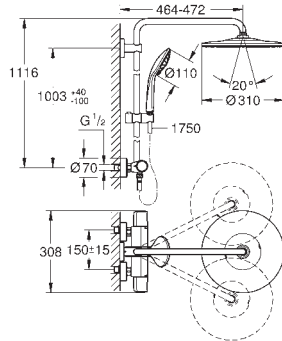

GROHE EUPHORIA SHOWER SYSTEM

Ref. No.   Colour   EAN   Retail Guide Price (£)

26 723 000   Chrome   4005176648021   684.64

Euphoria System 310
Shower system with thermostatic mixer for wall mounting
Consisting of:
horizontal swivable 450 mm projection shower arm
exposed thermostatic shower
with Aquadimmer function
allows change between:
head shower Rainshower Mono 310 (26 562)
spray pattern:
GROHE PureRain
maximum flow rate (at 3 bar): 8 l/min
with ball joint
rotation angle $\pm 15^\circ$
hand shower Euphoria 110 Massage (27 239 000)
3 spray patterns:
Rain, Massage, SmartRain
maximum flow rate (at 3 bar): 8 l/min
adjustable height via gliding element
Silverflex shower hose 1750 mm 1/2" x 1/2" (28 388 000)
GROHE TurboStat compact cartridge with wax thermoelement
GROHE SafeStop safety button at 38°C
(calibration required)
GROHE SafeStop Plus optional temperature limiter at 43°C included
GROHE CoolTouch prevents scalding on hot surfaces
GROHE MetalGrip ergonomically shaped metal handles
GROHE DreamSpray perfect spray pattern
GROHE Long-Life finish
GROHE SprayDimmer (Stepless flow rate reduction)
GROHE Water Saving - Less water, perfect flow
GROHE FastFixation upper bracket adjustable
Inner WaterGuide for a longer life
SpeedClean anti-limescale system
TwistStop preventing the hose from twisting
suitable for instantaneous heaters from 18 kW/h
minimum flow rate 7 l/min.
optional upgrade: **GROHE EasyReach** tray (26 362)
professional edition

27 296 003   Chrome   4005176647963   594.55