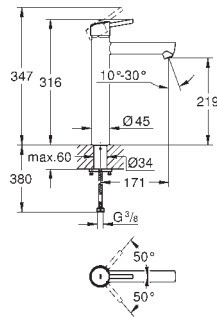

GROHE CONCETTO

Ref. No.	Colour	EAN	Retail Guide Price (£)

23 920 001	Chrome	4005176583421	255.24

Concetto
Basin mixer 1/2"
XL-Size
monobloc installation
metal lever
for free-standing basins
28 mm ceramic cartridge
with **GROHE SilkMove**
with temperature limiter
GROHE Long-Life finish
GROHE Water Saving - Less water, perfect flow
maximum flow rate (at 3 bar): 5 l/min
GROHE AquaGuide adjustable mousseur
rapid installation system
smooth body
flexible connection hoses
min. recommended pressure 1.0 bar