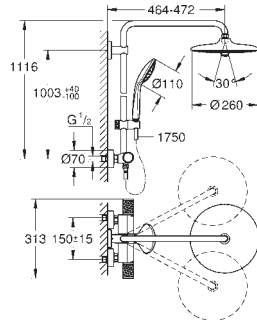

GROHE EUPHORIA SHOWER SYSTEM

Ref. No.	Colour	EAN	Retail Guide Price (£)
27 615 002	Chrome	4005176647970	594.55
27 615 KF2	phantom black	4067393030218	832.38

Euphoria System 260
Shower system with thermostatic mixer for wall mounting
Consisting of:
horizontal swivable 450 mm projection shower arm
exposed thermostatic shower
with Aquadimmer function
allows change between:
head shower Euphoria 260 (26 457)
3 spray patterns:
Rain, SmartRain, Jet
maximum flow rate (at 3 bar): 7.5 l/min
with ball joint
rotation angle $\pm 15^\circ$
hand shower Euphoria 110 Massage
(27 239 000)
3 spray patterns:
Rain, Massage, SmartRain
maximum flow rate (at 3 bar): 8.5 l/min
adjustable height via gliding element
Silverflex shower hose 1750 mm 1/2" x 1/2" (28 388 000)
GROHE TurboStat compact cartridge with wax thermoelement
GROHE SafeStop safety button at 38°C
(calibration required)
GROHE SafeStop Plus optional temperature limiter at 43°C included
GROHE CoolTouch prevents scalding on hot surfaces
GROHE ProGrip with knurl structure
GROHE Water Saving - Less water, perfect flow
GROHE DreamSpray perfect spray pattern
GROHE Long-Life finish
GROHE SprayDimmer (Stepless
flow rate reduction)
GROHE FastFixation upper bracket adjustable
Inner WaterGuide for a longer life
SpeedClean anti-limescale system
TwistStop preventing the hose from twisting
suitable for instantaneous heaters from 18 kW/h
minimum flow rate 7 l/min.
optional upgrade: **GROHE EasyReach** tray (26 362)
professional edition

SHOWERS

27 475 002	Chrome	4005176647840	750.22