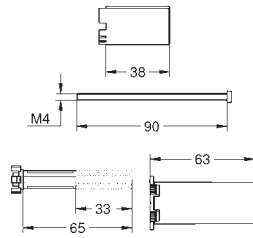

GROHE RAPIDO C / STOP VALVES

Ref. No.	Colour	EAN	Retail Guide Price (£)
14 048 000	Chrome	4005176413483	85.40

Rapido SmartBox
Universal extension set single-lever mixers, 25 mm
fits Grohtherm SmartControl and SmartControl Mixer sets
for final installation with up to three functions in combination
with GROHE Rapido SmartBox

CONCEALED
SOLUTIONS