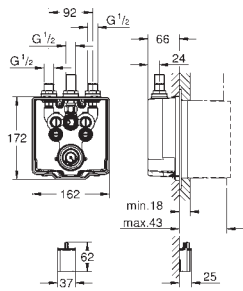

GROHE ROUGH-IN SETS

Ref. No.   Colour   EAN   Retail Guide Price (£)

36 458 000   **4005176494772**   **832.79**

Eurosmart Cosmopolitan E Concealed control unit
for shower
with integrated thermostatic mixer
suitable for infra-red set 36 456 000
2 stop valves
non-return valves with filters
6V lithium battery, type CR-P2
battery lifetime approx. 7 years (150 actuations a day)
allows for waterproofing of wall construction surrounding the concealed body
with sealing sleeve