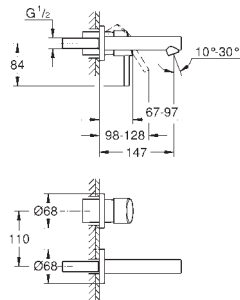

19 575 001	Chrome	4005176888366	229.77

Concetto
2-hole basin mixer
S-Size
wall mounted
set for final installation for
23 571 000 / 32 635 000
without concealed body
metal escutcheon
GROHE Long-Life finish
centre distance 110 mm
projection 147 mm

23 571 000		4005176334276	279.00

Single-lever mixer 1/2", universal concealed body for 2-hole basin mixers