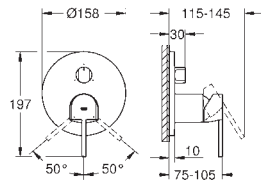

24 093 003	Chrome	4005176530050	264.24
24 093 DC3	supersteel	4005176574214	369.94
24 093 AL3	brushed hard graphite	4005176585760	422.79

GROHE Plus
Single-lever mixer with 3-way diverter
set for final installation for
GROHE Rapido SmartBox 35 600/35 604
GROHE SilkMove 46 mm ceramic cartridge
GROHE Long-Life finish
wall escutcheon with **GROHE FastFixation**
(covered escutcheon- and shaft sealing, covered fixing)
metal escutcheon, retroactively 6° adjustable
metal lever
3-way diverter
flow performance:
outlet A = 27 l/min,
outlet B = 27 l/min,
outlet C = 27 l/min
without roughing-in-set

35 604 000	4005176698774	80.96
GROHE Rapido SmartBox universal rough-in box for concealed installation