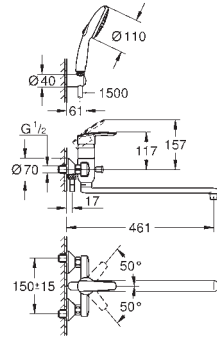

GROHE MULTI PURPOSE MIXER

Ref. No.	Colour	EAN	Retail Guide Price (£)
25 279 000	Chrome	4005176766565	354.81

Eurosmart

Solid basin mixer, 1/2"

wall mounted

metal lever

GROHE SilkMove 46 mm ceramic cartridge

GROHE Long-Life finish

adjustable flow rate limiter

adjustable minimum flow rate 2.5 l/min

automatic diverter: bath/shower

swivel tubular spout

projection 400 mm

S-unions

metal wall escutcheons

with shower set 2 sprays (Rain, Jet)

Consisting of:

hand shower Tempesta 110 (26 161)

maximum flow rate (at 3 bar): 7.4 l/min

GROHE SmartSwitch - easily rotate the dial to enjoy your preferred spray option

wall shower holder Tempesta, non-adjustable (28 605)

shower hose Relexaflex 1500 mm 1/2" x 1/2" (28 151)