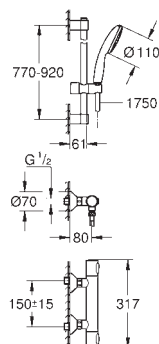

Grotherm 500
Thermostatic shower mixer 1/2"
with shower rail set 1 spray (Rain)
Consisting of:
Grotherm 500 thermostatic shower mixer 1/2" (34 793)
Tempesta shower rail set, 900 mm (27 925)
professional edition