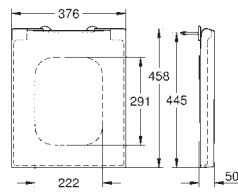

39 488 000	alpine white	4005176442735	206.47

Cube Ceramic WC seat soft close
with lid
quick release function
detachable
material: Duroplast
including fixation set
stainless steel hinges
easy fixation from above
weight bearing capacity 150 kg
compatible with all Cube Ceramic bowls