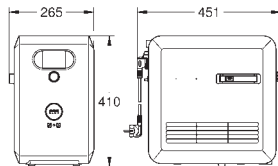

System requirements Apple

iPhone with iOS 14.0 or higher
System requirements Android
smart phone with Android 10.0 or higher
Mobile devices and GROHE Watersystems App*** are not included in delivery and have to be ordered separately via an authorised Apple store/store/iTunes or Google Play store.

* The Bluetooth word mark and logos are registered trademarks owned by Bluetooth SIG, Inc. and any use of such marks by Grohe AG is under license. Other trademarks and trade names are those of their respective owners.

** Apple, the Apple logo, iPod, iPod Touch, iPhone and iTunes are trademarks of Apple Inc., registered in the U.S. and other countries. Apple is not responsible for the function of this device or its compliance with safety and regulatory standards.

*** Available for free via iTunes app or Google Play store.

This product includes an article which is declared as a hazardous substance. Find more information in the safety data sheet. You can download the safety data at: www.grohe.com/safety-data-sheets/

KITCHEN FITTINGS