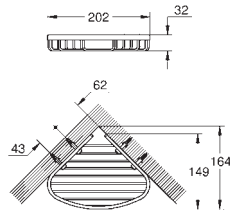

GROHE BAUCOSMOPOLITAN

Ref. No.	Colour	EAN	Retail Guide Price (£)

40 664 001	Chrome	4005176327841	65.13

**BauCosmopolitan
Soap wire basket**
material: metal
for corner installation
small
suitable for screwing (including screws and dowels)