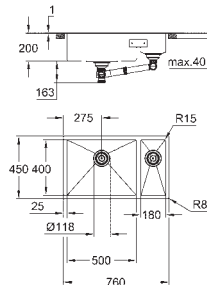

31 576 SD1   stainless steel   4005176607103   381.06

K700U

Stainless steel sink

model: K700U 60-S 59.5/45 1.5 rh

mounting type: undermount, top mount or flush mount

material: stainless steel AISI 304 (V2A)

material thickness: 1 mm

GROHE Long-Life finish

finish: satin finish

GROHE Whisper

min. cabinet size: 600 mm

dimensions: 595 x 450 mm

1 bowl: 340 x 400 x 200 mm

0.5 bowl: 180 x 400 x 140 mm

outer radius: R16 (undermount)/R3 (topmount), inner bowl radius: R15

GROHE FastFixation installation system

sink mountable right

cut-out (undermount): 547 x 402 mm (R16)

cut-out (top mount): 580 x 435 mm (R3)

cut-out (flush mount): 580 x 435 mm (R3) (top step outer size: -596 x 451 -R8

deep -3.5 mm)

drainer: Ø 3.5"/90 mm basket strainer waste

accessories included: waste kit, basket strainer waste, mounting set

optional push to open excenter (40 986 SD0)

amount of fasteners included (top mount): 8

amount of fasteners included (undermount): 8