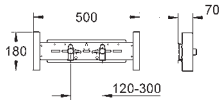

GROHE RAPID SL FITTING SUPPORTS

Ref. No.	Colour	EAN	Retail Guide Price (£)
37 998 000		4005176262586	106.42

Rapid SL
Fitting support for exposed fittings
for **studded walls**
for empty elements
2 noise protected fitting connections 1/2"