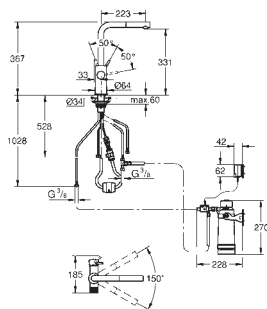

GROHE Blue Pure Minta Starter kit with pull-out tap
Consisting of:
GROHE Blue single-lever sink mixer with filter function
monobloc installation
L-spout
pull out mousseur spout
separate handle for filtered water
28 mm ceramic cartridge
with **GROHE SilkMove**
swivel tubular spout
swivel area 360°
separate inner water ways for filtered
and non-filtered water
flexible connection hoses
GROHE Blue filter head
GROHE Blue S-Size filter for water hardness reduction and premium taste
Capacity 600 L at 20° dKH
flow meter for filter lifetime measurement including 2 x AA batteries

KITCHEN FITTINGS