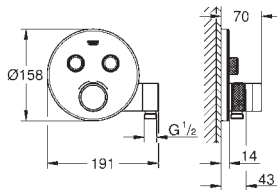

Grotherm SmartControl
Thermostat for concealed installation with 2 valves and integrated shower holder
set for final installation for
GROHE Rapido SmartBox 35 600/35 604
metal wall escutcheon with **GROHE FastFixation** (covered escutcheon and shaft sealing, covered fixing), retroactively 6° adjustable
GROHE Long-Life finish
GROHE SmartControl push for ON-OFF, turn for volume adjustment from GROHE Water Saving to Full Flow
exchangeable symbols
GROHE TurboStat compact cartridge with wax thermolement
GROHE ProGrip with knurl structure
GROHE SafeStop safety button at 38°C
(calibration required)
GROHE SafeStop Plus optional temperature limiter at 43°C or 46°C included
built-in non return valve
and dirt strainers
multiple outlets can be run simultaneously
integrated shower union with shower outlet 1/2"
without roughing-in-set
flow performance:
outlet B = 24 l/min
hand shower = 12 l/min
outlet B + hand shower = 27 l/min

35 604 000		4005176698774	80.96
GROHE Rapido SmartBox universal rough-in box for concealed installation