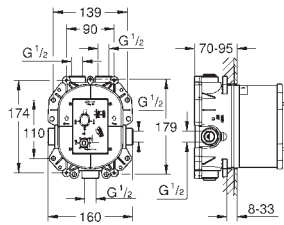

35 500 000   **4005176831522**   **265.72**

GROHE Rapido T Thermostatic mixer for concealed installation
for use with Grohtherm Special and Grohtherm F without finishing trim set
flat installation depth 70 mm - 95 mm
GROHE TurboStat compact cartridge with wax thermoelement
two top outlets 1/2", lockable
bottom outlet 1/2" - can only be used with separate stopvalve
body of DR brass
built-in non return valve and dirt strainers
min. recommended pressure 1.0 bar