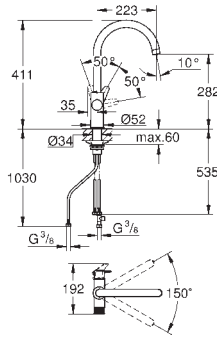

GROHE BLUE PURE

Ref. No.	Colour	EAN	Retail Guide Price (£)

30 580 000	Chrome	4005176744891	240.95

GROHE Blue Pure BauCurve
Filter tap
Consisting of:
GROHE Blue single-lever sink mixer with filter function
monobloc installation
C-spout
separate handle for filtered water
28 mm ceramic cartridge
with **GROHE SilkMove**
swivel tubular spout
swivel area 150°
separate inner water ways for filtered
and non-filtered water
flexible connection hoses
the faucet must be installed with a filter starter set of your choice

30 581 000	Chrome	4005176744907	495.28