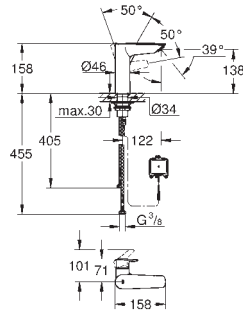

Ref. No.   Colour   EAN   Retail Guide Price (£)

23 975 003   **Chrome**   **4005176644153**   **375.35**

Eurosmart Basin mixer 1/2" M-Size
monobloc installation
2-in-1 hybrid with touchless or manual operation
manual lever operation having priority
metal lever
28 mm ceramic cartridge with **GROHE SilkMove** with temperature limiter
infra-red electronic with infrared sensor for bi-directional communication for monitoring, configuration and servicing
6V lithium battery, type CR-P2 battery lifetime approx. 7 years (150 actuations a day)
non-return valve
dirt strainer with integrated solenoid valve
external battery
multistage battery status display
7 pre-set programs
auto flush
cleaning mode
additional functions and precise settings by remote control 36 407
GROHE Water Saving - Less water, perfect flow
maximum flow rate (at 3 bar): 5 l/min
Lead and Nickel Free Inner Water Ways
rapid installation system
smooth body
flexible connection hoses
min. recommended pressure 1.0 bar
CE approved
professional edition

23 322 003   **Chrome**   **4005176613302**   **111.71**