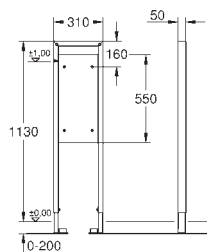

38 559 001			4005176863776	216.05

Rapid SL
Fixing element, 1.13 m installation height
to fix **support** for the disabled
0.31 m wide
powder coated steel frame
waterproof plywood
for on-the-wall installation please order wall brackets 38 558 00M (sold separately)