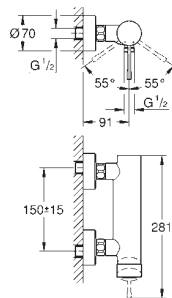

33 636 001	Chrome	4005176307287	207.34
33 636 DC1	supersteel	4005176371141	290.27
33 636 GL1	cool sunrise	4005176426612	311.01
33 636 GN1	brushed cool sunrise	4005176426629	331.75
33 636 DA1	warm sunset	4005176426636	311.01
33 636 DL1	brushed warm sunset	4005176426643	331.75
33 636 A01	hard graphite	4005176426667	311.01
33 636 AL1	brushed hard graphite	4005176426650	331.75

Essence Single-lever shower mixer 1/2"
wall mounted
metal lever
GROHE SilkMove 35 mm ceramic cartridge with temperature limiter
GROHE Long-Life finish
shower outlet 1/2"
integrated non-return valve
S-unions
protected against backflow