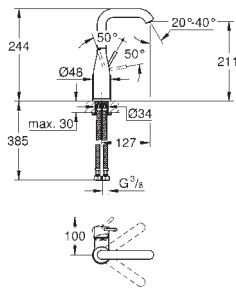

GROHE ESSENCE

Ref. No.	Colour	EAN	Retail Guide Price (£)
24 174 001	Chrome	4005176698330	240.88
24 174 DC1	supersteel	4005176711565	337.23
24 174 GL1	cool sunrise	4005176711596	361.32
24 174 GN1	brushed cool sunrise	4005176711602	385.41
24 174 DA1	warm sunset	4005176711558	361.32
24 174 DL1	brushed warm sunset	4005176711572	385.41
24 174 A01	hard graphite	4005176711527	361.32
24 174 AL1	brushed hard graphite	4005176711534	385.41

Essence
Single-lever basin mixer 1/2"
L-Size
monobloc installation
metal lever
28 mm ceramic cartridge
with **GROHE SilkMove**
with temperature limiter
GROHE Long-Life finish
GROHE Water Saving - Less water, perfect flow
maximum flow rate (at 3 bar): 5 l/min
GROHE AquaGuide adjustable mousseur
GROHE FastFixation Plus installation system
swivel spout with mousseur
and stop limiter
adjustable swivel area 0° / 150° / 360°
pop-up waste set 1 1/4"
flexible connection hoses
professional edition
replaces Essence basin mixer 32 628 xx1

24 177 001	Chrome	4005176698408	234.78
24 177 KF1	phantom black	4005176782350	328.70

32 628 001	Chrome	4005176306983	240.88
32 628 DC1	supersteel	4005176369940	337.23
32 628 GL1	cool sunrise	4005176407369	361.32
32 628 GN1	brushed cool sunrise	4005176419645	385.41
32 628 DA1	warm sunset	4005176407352	361.32
32 628 DL1	brushed warm sunset	4005176419652	385.41
32 628 A01	hard graphite	4005176407376	361.32
32 628 AL1	brushed hard graphite	4005176407383	385.41