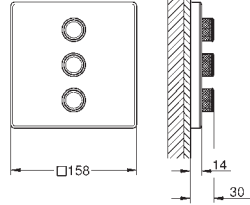

GROHE GROHTHERM SMARTCONTROL

Ref. No.	Colour	EAN	Retail Guide Price (£)

29 158 LS0	moon white	4005176413612	520.00

**Grotherm SmartControl
Triple volume control trim**

set for final installation for
GROHE Rapido SmartBox 35 600/35 604/35 601
metal wall escutcheon with **GROHE FastFixation** (covered escutcheon and shaft sealing, covered fixing), retroactively 6° adjustable
10 mm thin profile escutcheon

GROHE Long-Life finish

GROHE SmartControl push for ON-OFF, turn for volume adjustment from GROHE Water Saving to Full Flow

exchangeable symbols
GROHE ProGrip with knurl structure
multiple outlets can be run simultaneously

without roughing-in-set

cover plate in moon white acrylic glass
flow performance:
outlet D = 28 l/min
outlet E = 28 l/min
outlet A = 28 l/min
outlet D+E+A = 65 l/min
optional flow reducer for CALGreen compliance included

35 604 000		4005176698774	80.96
GROHE Rapido SmartBox universal rough-in box for concealed installation			

29 118 000	Chrome	4005176412240	571.85
29 118 DC0	supersteel	4005176455032	800.59
29 118 GL0	cool sunrise	4005176492976	857.77
29 118 GN0	brushed cool sunrise	4005176492983	914.96
29 118 DA0	warm sunset	4005176492990	857.77
29 118 DL0	brushed warm sunset	4005176493003	914.96
29 118 A00	hard graphite	4005176493010	857.77
29 118 AL0	brushed hard graphite	4005176455049	914.96