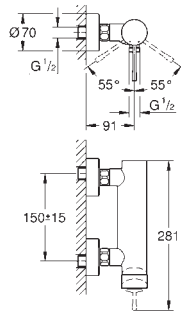

25 252 001	Chrome	4005176698385	207.34
25 252 DC1	supersteel	4005176711220	290.27
25 252 GL1	cool sunrise	4005176711251	311.01
25 252 GN1	brushed cool sunrise	4005176711268	331.75
25 252 DA1	warm sunset	4005176711213	311.01
25 252 DL1	brushed warm sunset	4005176711237	331.75
25 252 A01	hard graphite	4005176711183	311.01
25 252 AL1	brushed hard graphite	4005176711190	331.75
25 252 KF1	phantom black	4005176782381	290.27

Essence Single-lever shower mixer 1/2"
wall mounted
metal lever
GROHE SilkMove 35 mm ceramic cartridge with temperature limiter
GROHE Long-Life finish
shower outlet 1/2"
integrated non-return valve
S-unions
protected against backflow
professional edition
replaces Essence shower mixer 33 636 xx1