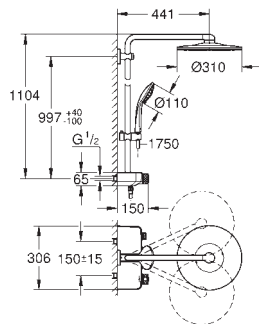

26 507 000	Chrome	4005176457586	1,123.68
26 507 LSO	moon white	4005176457609	1,298.10
26 507 DC0	supersteel	4005176526374	1,685.53
26 507 AL0	brushed hard graphite	4005176557422	2,022.64

Euphoria SmartControl System 310 Duo
Shower system with thermostat for wall mounting
Consisting of:
horizontal 450 mm shower arm
upper bracket adjustable for minimal adaption to existing drilling holes
exposed SmartControl thermostat
allows change between:
head shower Rainshower SmartActive 310
2 spray patterns:
GROHE PureRain, ActiveRain
maximum flow rate (at 3 bar): 20 l/min
hand shower Euphoria 110 Massage, spray plate white (27 221 001)
3 spray patterns:
Rain, SmartRain, Massage
maximum flow rate (at 3 bar): 16 l/min
adjustable height via gliding element
Silverflex shower hose 1750 mm 1/2" x 1/2" (28 388 000)
GROHE DreamSpray perfect spray pattern
GROHE Long-Life finish
GROHE CoolTouch prevents scalding on hot surfaces
GROHE TurboStat compact cartridge with wax thermolement
GROHE ProGrip with knurl structure
GROHE SafeStop safety button at 38°C
GROHE SafeStop Plus optional temperature limiter at 43°C included
GROHE SmartControl push for ON-OFF, turn for volume adjustment from
GROHE Water Saving to Full Flow
integrated **GROHE EasyReach** shower tray
SpeedClean anti-limescale system
Inner WaterGuide for a longer life
TwistStop preventing the hose from twisting
suitable for instantaneous heaters from 18 kW/h
minimum flow rate 7 l/min.