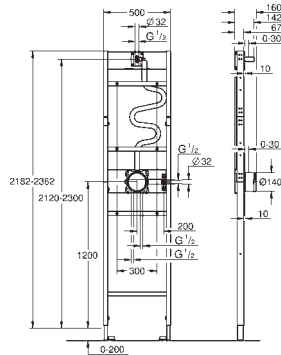

Rapido Shower Frame

Element for mono concealed shower installation

for shower installations with one hand shower and a Mono head shower
pre-mounted rough-in set GROHE Rapido SmartBox (35 604)
pre-mounted wall outlets for hand and head shower
pre-mounted and insulated mixed water pipes
for on-the-wall installations or dry-cladding
powder coated steel frame, self-supporting
completely pre-assembled

depth adjustable

2 inlets below, 1/2"

min. installation depth (from rough wall to end finish) 77-107 mm

min. installation depth (from rough wall to frame front) 67 mm

head shower outlet height adjustable by 180 mm

sealing fleeces

leak test done ex factory

suitable for concealed 2-function trim sets in combination with GROHE Rapido SmartBox

suitable for GROHE shower outlet elbows with male connection threads, 1/2"

suitable for GROHE shower arms with male connection threads, 1/2"

perfect fit with Grotherm concealed shower systems 103 995 0000 and 103 996 0000

for on-the-wall installation please order wall brackets 103 999 9990 (sold separately)

professional edition