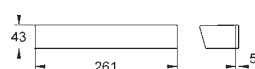

Grotherm 2000
GROHE EasyReach shower tray
metal tray
removable for easy cleaning
GROHE Long-Life finish
suitable for Grotherm 2000
- exposed thermostatic shower mixer with centre distance 150 mm
- exposed thermostatic bath mixer with centre distance 150 mm