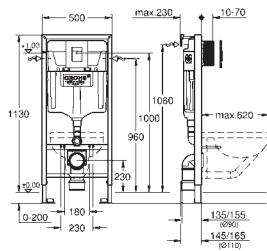

38 772 20A		4005176771613	256.15

Rapid SL
3-in-1 set for WC, 1.13 m installation height
with flushing cistern GD 2 , 6 l - 9 l
including WRAS approved filling valve
Consisting of:
Rapid SL element for WC (38 528 001)
Skate Cosmopolitan flush plate, chrome (38 732 000)
front wall brackets (38 558 00M)