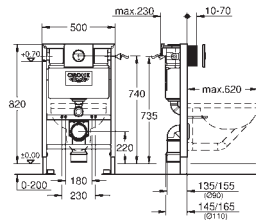

Rapid SL
3-in-1 set for WC, 0.82 m installation height
with flushing cistern 6 - 3 l
including WRAS approved filling valve
Consisting of:
Rapid SL element for WC (38 526 000)
Nova Cosmopolitan flush plate, chrome (38 765 000)
front wall brackets (38 558 00M)

38 947 000		4005176911217	379.73