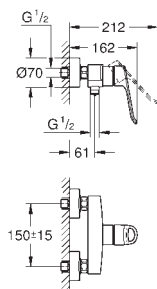

Eurosmart Single-lever shower mixer 1/2"
wall mounted
loop metal lever
lever length 115 mm
GROHE SilkMove 35 mm ceramic cartridge
adjustable flow rate limiter
with temperature limiter
shower bottom outlet 1/2" with integrated non return-valve
S-unions
metal wall escutcheons
protected against backflow
professional edition

COMMERCIAL FITTINGS