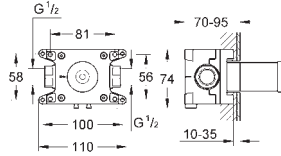

GROHE RAPIDO C / STOP VALVES

Ref. No.   Colour   EAN   Retail Guide Price (£)

35 028 000   EAN: 4005176908316   Retail Guide Price (£): 160.19

GROHE Rapido C
Rough-in for single volume control
for grid installation of Grohtherm Custom Shower system
built-in box with removable protection cover
waterproof membrane base for wall sealing
for masonry and drywall installation
fixing points for front and back wall
body of DR brass
pre-assembled ceramic headpart 3/4"
connection threads 1/2"
installation depth 70 - 95 mm

CONCEALED SOLUTIONS