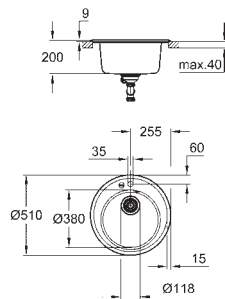

K200

Composite sink
model: K200 50-C 51 1.0
mounting type: top mount
material: quartz composite

GROHE Whisper

min. cabinet size: 500 mm
dimensions: Ø 510 mm
1 bowl: Ø 380 x 200 mm
inner bowl radius: Ø 380

GROHE FastFixation installation system

cut-out: Ø 490 mm
drainer: automatic waste fitting
accessories included: waste kit, basket strainer waste, mounting set
optional push to open excenter (40 986 SD0)
amount of fasteners included (top mount): 3
heat resistant up to 180° C