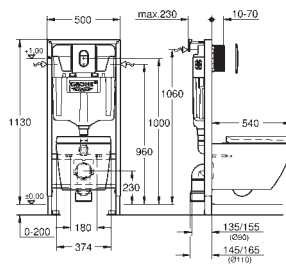

36 503 000	Chrome	4005176781926	659.56

Rapid SL
5-in-1 set for WC, 1.13 m installation height
with flushing cistern GD 2 , 6 l - 9 l

Consisting of:

- Rapid SL element for WC (38 528 001)
- Euro Ceramic wall hung WC, 3/5 l (39 538 000)
- Euro Ceramic WC seat with lid, soft close (39 330 002)
- Arena Cosmopolitan flush plate, chrome, vertical installation (38 844 000)
- 2 wall brackets with fixing material
- noise protection set (37 131 000)