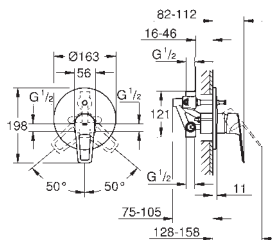

BauLoop
Single-lever bath/shower mixer 1/2"
concealed installation
Consisting of:
set for final installation
metal lever
concealed body
GROHE Long-Life 46 mm ceramic cartridge
GROHE Long-Life finish
adjustable flow rate limiter
automatic diverter: bath/shower
escutcheon- and shaft-sealing
optional temperature limiter (46 375 000)
professional edition