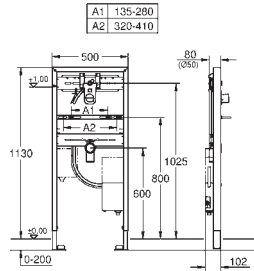

GROHE RAPID SL FOR WASH BASIN AND BIDET

Ref. No.   Colour   EAN   Retail Guide Price (£)

38 748 002   **4005176416323**   **603.41**

Rapid SL
Element for wash basin with roughin-in set for infra-red electronic
suitable for trim sets Europlus E 36 042 SD0, Essence E 36 447 000 and Eurocube E 36 442 000

1.13 m finished installation height
for on-the-wall installations or studded walls

Includes
wash basin fixing bolts with fixing device for ceramic
variable distance of fixing bolts
HT-outlet bend Ø 50 mm
seal Ø 32 mm
pre-mounted roughing-in set with protecting block
fire-proof pipe for laying electronic cables
installation box with water group, stop valve and flush elbow
connection with noise protected fitting holder 1/2"
connecting box for mains supply 230 V
CE approved
for installation with pre-mixed or cold water
for on-the-wall installation please order wall brackets 38 558 00M (sold separately)

38 546 000   **4005176291289**   **167.01**