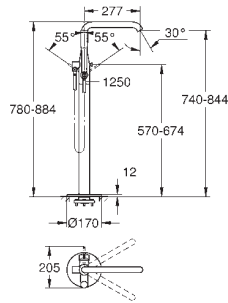

GROHE ESSENCE

Ref. No.	Colour	EAN	Retail Guide Price (£)
23 491 001	Chrome	4005176307263	1,372.11
23 491 DC1	supersteel	4005176371127	1,920.95
23 491 GL1	cool sunrise	4005176407581	2,058.17
23 491 GN1	brushed cool sunrise	4005176426582	2,195.38
23 491 DA1	warm sunset	4005176407574	2,058.17
23 491 DL1	brushed warm sunset	4005176426599	2,195.38
23 491 A01	hard graphite	4005176407598	2,058.17
23 491 AL1	brushed hard graphite	4005176407604	2,195.38

Essence
Single-lever bath mixer 1/2", floor mounted
set for final installation for
45 984 001
without roughing-in-set
GROHE SilkMove 35 mm ceramic cartridge
with temperature limiter
GROHE Long-Life finish
automatic diverter: bath/shower
swivel spout with mousseur
and stop limiter
projection 277 mm
integrated non-return valve
in the shower outlet 1/2"
with shower holder
metal stick hand shower
Silverflex shower hose 1250 mm (28 362)
protected against backflow