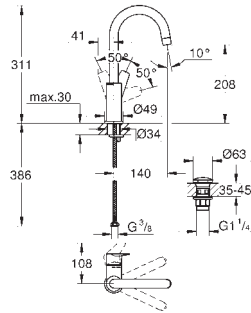

Ref. No.	Colour	EAN	Retail Guide Price (£)

23 911 001	Chrome	4005176555237	117.11

BauEdge
Single-lever basin mixer 1/2"
L-Size
monobloc installation
metal lever
GROHE Long-Life 28 mm ceramic cartridge
with temperature limiter
GROHE Long-Life finish
GROHE Water Saving - Less water, perfect flow
maximum flow rate (at 3 bar): 5 l/min
rapid installation system
swivel tubular spout
smooth body with plastic push open waste set 1 1/4"
flexible connection hoses
professional edition