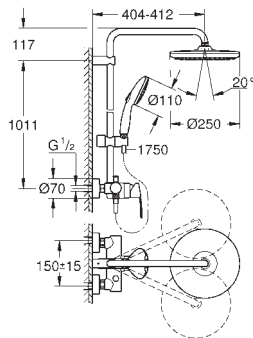

Tempesta System 250
Shower system with single lever for wall mounting
Consisting of:
horizontal swivable 390 mm projection shower arm
exposed single-lever shower mixer
with diverter
allows change between:
head shower Tempesta 250 (26 666)
spray pattern:
Rain
head shower with white rear cover
with ball joint
rotation angle $\pm 10^\circ$
hand shower Tempesta 110 (27 597)
2 spray patterns:
Rain, Jet
adjustable height via gliding element
RotaflexTwistStop shower hose 1750 mm 1/2" x 1/2" (28 410)
maximum flow rate (at 3 bar): 7.3 l/min
GROHE Water Saving - Less water, perfect flow
GROHE SilkMove 46 mm ceramic cartridge
GROHE SmartSwitch - easily rotate the dial to enjoy your preferred spray option
GROHE DreamSpray perfect spray pattern
ShockProof silicone ring prevents damage caused by a shower falling
GROHE Long-Life finish
SpeedClean anti-limescale system
Inner WaterGuide for a longer life
TwistStop preventing the hose from twisting
suitable for instantaneous heaters from 18 kW/h
minimum flow rate 7 l/min.
min. recommended pressure 1.0 bar
professional edition