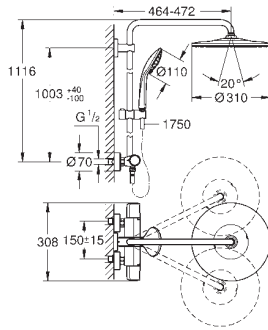

GROHE EUPHORIA SHOWER SYSTEM

Ref. No. Colour EAN Retail Guide Price (£)

26 075 001 Chrome 4005176648014 684.64

Euphoria System 310
Shower system with thermostatic mixer for wall mounting
Consisting of:
horizontal swivable 450 mm projection shower arm
exposed thermostatic shower
with Aquadimmer function
allows change between:
head shower Rainshower Mono 310 (26 561)
spray pattern:
GROHE PureRain
maximum flow rate (at 3 bar): 13.5 l/min
with ball joint
rotation angle $\pm 15^\circ$
hand shower Euphoria 110 Massage
(27 221 000)
3 spray patterns:
Rain, Massage, SmartRain
maximum flow rate (at 3 bar): 11.5 l/min
adjustable height via gliding element
Silverflex shower hose 1750 mm 1/2" x 1/2" (28 388 000)
GROHE TurboStat compact cartridge with wax thermoelement
GROHE SafeStop safety button at 38°C
(calibration required)
GROHE SafeStop Plus optional temperature limiter at 43°C included
GROHE CoolTouch prevents scalding on hot surfaces
GROHE MetalGrip ergonomically shaped metal handles
GROHE DreamSpray perfect spray pattern
GROHE Long-Life finish
GROHE SprayDimmer (Stepless
flow rate reduction)
GROHE FastFixation upper bracket adjustable
Inner WaterGuide for a longer life
SpeedClean anti-limescale system
TwistStop preventing the hose from twisting
suitable for instantaneous heaters from 18 kW/h
minimum flow rate 7 l/min.
optional upgrade: **GROHE EasyReach** tray (26 362)
professional edition

SHOWERS

26 075 DC0	supersteel	4005176371219	1,134.56
26 075 GL0	cool sunrise	4005176425332	1,296.63
26 075 GN0	brushed cool sunrise	4005176425349	1,377.67
26 075 DA0	warm sunset	4005176425356	1,296.63
26 075 DL0	brushed warm sunset	4005176425363	1,377.67
26 075 A00	hard graphite	4005176425387	1,296.63
26 075 AL0	brushed hard graphite	4005176425370	1,377.67