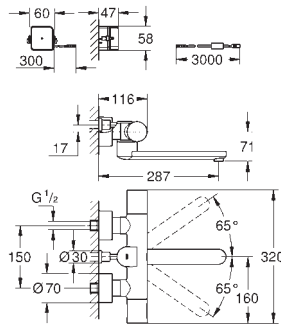

\*\*\* Available for free via iTunes app or Google Play store.

39 383 000		4005176356926	83.04
------------	--	---------------	-------

**Eurosmart Cosmopolitan E**  
**Thermostatic 230 V connection set**  
 fitting support  
 2 fitting connections DN 15  
 power supply connector  
 wall installation  
 for use with Eurosmart Cosmopolitan E thermostat 230 V