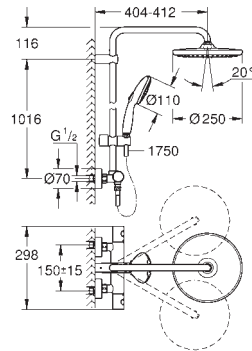

GROHE TEMPESTA SYSTEM 250

Ref. No.	Colour	EAN	Retail Guide Price (£)

26 833 001	Chrome	4005176766893	465.77

Tempesta System 250 Shower system with thermostat for wall mounting

Consisting of:

horizontal swivable 390 mm projection shower arm

exposed thermostatic shower

with Aquadimmer function

allows change between:

head shower Tempesta 250 (26 666)

spray pattern:

Rain

head shower with white rear cover

with ball joint

rotation angle $\pm 10^\circ$

hand shower Tempesta 110 (27 597)

2 spray patterns:

Rain, Jet

adjustable height via gliding element

RotaflexTwistStop shower hose 1750 mm 1/2" x 1/2" (28 410)

maximum flow rate (at 3 bar): 7.3 l/min

GROHE Water Saving - Less water, perfect flow

GROHE TurboStat compact cartridge with wax thermoelement

GROHE SafeStop safety button at 38°C

(calibration required)

GROHE SafeStop Plus optional temperature limiter at 43°C included

GROHE SmartSwitch - easily rotate the dial to enjoy your preferred spray option

GROHE DreamSpray perfect spray pattern

ShockProof silicone ring prevents damage caused by a shower falling

GROHE Long-Life finish

SpeedClean anti-limescale system

Inner WaterGuide for a longer life

TwistStop preventing the hose from twisting

suitable for instantaneous heaters from 18 kW/h

minimum flow rate 7 l/min.

optional upgrade: **GROHE EasyReach** tray (26 362)

DR-brass

professional edition

26 818 001	Chrome	4005176766909	420.54