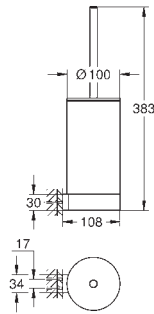

GROHE SELECTION

Ref. No.	Colour	EAN	Retail Guide Price (£)
41 076 000	Chrome	4005176578526	152.40
41 076 DC0	supersteel	4005176578533	213.35
41 076 GL0	cool sunrise	4005176578564	228.59
41 076 GN0	brushed cool sunrise	4005176578571	243.83
41 076 DA0	warm sunset	4005176578588	228.59
41 076 DL0	brushed warm sunset	4005176578595	243.83
41 076 A00	hard graphite	4005176578601	228.59
41 076 AL0	brushed hard graphite	4005176578618	243.83

Selection
Toilet brush set
material: glass / metal
wall mounted
concealed fastening
GROHE Long-Life finish

41 215 KF0	phantom black	4005176782435	213.35
ditto	Professional exclusive		

40 791 001	white	4005176323409	8.96
40 791 KS1	velvet black	4005176336379	8.96

Spare Brush Head