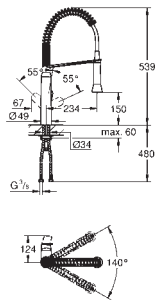

31 379 000	Chrome	4005176938085	816.85
31 379 DC0	supersteel	4005176938092	1,061.90

K7
Single-lever sink mixer 1/2"
monobloc installation
GROHE Long-Life finish
GROHE SilkMove 35 mm ceramic cartridge
professional spray
diverter: mousseur/shower jet
automatic return to mousseur
metal spray
adjustable flow rate limiter
swivel spout, swivel area 140°
protected against backflow
flexible connection hoses
rapid installation system
maximum flow rate (at 3 bar): 14.5 l/min