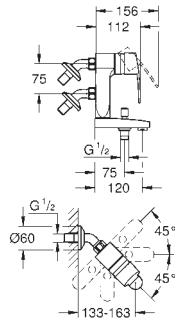

GROHE VERTICA EUROSTYLE COSMOPOLITAN

Ref. No.	Colour	EAN	Retail Guide Price (£)

23 302 000	Chrome	4005176923876	379.44

Eurostyle Cosmopolitan
Vertica-OHM-Bath Mixer, 1/2"
wall mounted
metal lever
GROHE SilkMove 46 mm ceramic cartridge
GROHE Long-Life finish
adjustable flow rate limiter
lockable automatic diverter: bath/shower
lockable spout
integrated non-return valve
in the shower outlet 1/2"
elbow union 45°
metal wall escutcheons
optional temperature limiter (46 375 000)
protected against backflow
noise classification 1 in accordance
with DIN4109