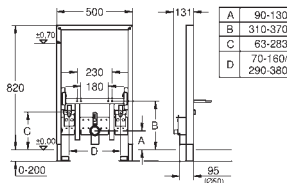

38 543 000   **4005176291258**   **350.63**

Rapid SL
Element for bidet, 0.82 m installation height
for on-the-wall installations or studded walls
height adjustable fitting connections

Includes:
bidet fixing bolts
HT-outlet bend Ø 50 mm
seal Ø 32 mm
2 fitting connections DN 15
fixing material for bidet
for on-the-wall installation please order wall brackets 38 558 00M (sold separately)