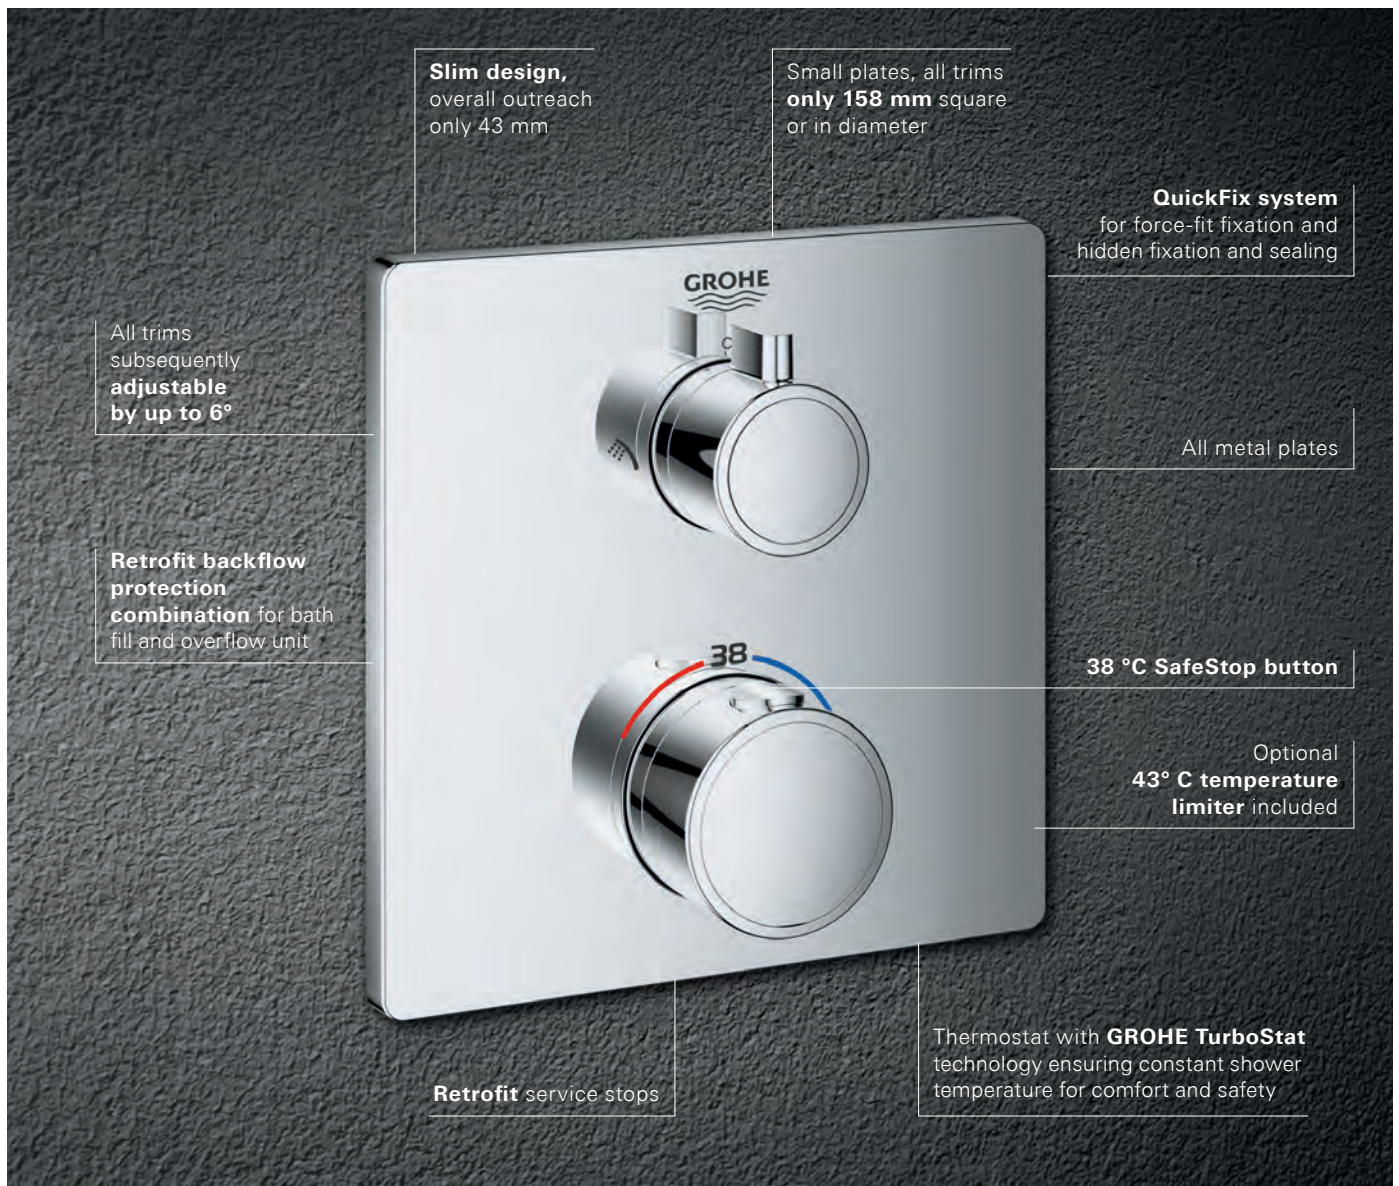

NEW GROHE TWO-HANDLE THERMOSTATS: ROUND, SQUARE OR CUBE?

Our new thermostats with conventional operation are anything but conventional. We have designed them to be as user-friendly and intuitive as possible. Turn on the hand shower by rotating the upper control button slightly to the left. To switch over to the head shower, turn the control button towards the right. Also available as 1-function model to operate a single shower. The exceedingly narrow plates, with a height of just 10 mm and the slim design of the controls, ensure that the overall outreach is a mere 43 mm. Offering the choice between round, square and cube shapes, our thermostats appeal not only to lovers of geometry. Representing the perfect balance between form and function, our two-handle thermostats provide a beautiful centrepiece for every shower.

All Grohtherm Concealed thermostats are made to fit our new universal solution: the GROHE Rapido SmartBox system.