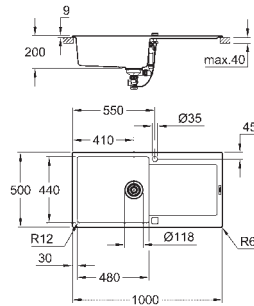

K500

Composite sink with drainer
model: K500 60-C 100/50 1.0 rev
mounting type: top mount
material: quartz composite

GROHE Whisper

min. cabinet size: 600 mm
dimensions: 1000 x 500 mm
1 bowl: 480 x 440 x 200 mm
outer radius: R6, inner bowl radius: R12

GROHE FastFixation installation system

sink mountable left or right
cut-out: 980 x 480 mm
drainer: automatic waste fitting
accessories included: automatic waste fitting with rotary handle, waste kit, basket strainer waste, mounting set
optional push to open excenter (40 986 SD0)
amount of fasteners included (top mount): 12
heat resistant up to 180° C

31 646 AP0	granite black	4005176521201	480.45