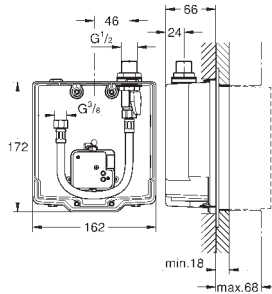

36 337 001   **4005176595417**   **147.31**
Euroeco Cosmopolitan E
Concealed mounting box
wall installation
for installation with pre-mixed or cold water
suitable for IR-sets for final installation
stop valve
connection housing for power supply
suitable for
36 410 000, 36 334 SD0, 36 335 SD0, 36 273 000
allows for waterproofing of wall construction surrounding the concealed body
with sealing sleeve