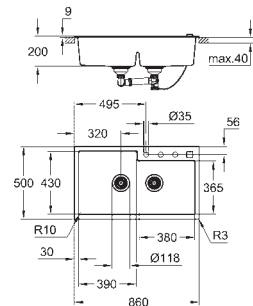

K500

Composite sink
model: K500 90-C 86/50 2.0
mounting type: top mount
material: quartz composite

GROHE Whisper

min. cabinet size: 900 mm
dimensions: 860 x 500 mm
1 bowl: 390 x 430 x 200 mm
2 bowl: 380 x 365 x 200 mm
outer radius: R3, inner bowl radius: R10

GROHE FastFixation installation system

sink mountable left
cut-out: 840 x 480 mm
drainer: automatic waste fitting
accessories included: automatic waste fitting with rotary handle, waste kit, basket strainer waste, mounting set
optional push to open excenter (40 986 SD0)
amount of fasteners included (top mount): 10
heat resistant up to 180° C