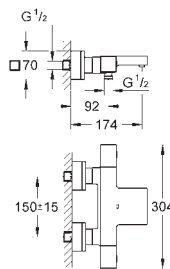

Grohtherm Cube
Thermostatic bath/shower mixer 1/2"
wall mounted
GROHE Long-Life finish
GROHE SafeStop safety button at 38°C (calibration required)
GROHE SafeStop Plus optional temperature limiter at 43°C included
GROHE TurboStat compact cartridge with wax thermoelement
integrated mixed water shut off
GROHE AquaDimmer Eco with multiple function:
- integrated **GROHE EcoButton** (economy button with economy stop for shower)
- flow control
- diverter: bath/shower
shower bottom outlet 1/2"
GROHE XL Waterfall
flow straightener
built-in non return valves
dirt strainers
protected against backflow
covered S-unions
GROHE Water Saving - Less water, perfect flow

47 175 000	Chrome	4005176803895	160.43

GROHE TurboStat cartridge 1/2"
for reversed inlets (hot water right)
fits Grohtherm 800, Grohtherm 800 Cosmopolitan, Grohtherm 1000 Performance, Grohtherm 1000, Grohtherm Cube, Grohtherm 2000, Grohtherm 3000 and Grohtherm SmartControl exposed thermostats
service solution, does not comply with EN1111
Note: CoolTouch-function is omitted after being installed in exposed fittings