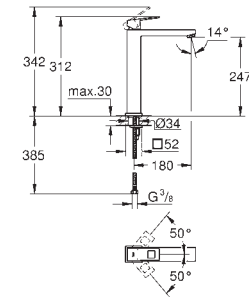

23 406 000	Chrome	4005176941658	343.79
23 406 DC0	supersteel	4005176524998	481.32
23 406 AL0	brushed hard graphite	4005176584671	550.08

Eurocube
Basin mixer 1/2"
XL-Size
monobloc installation
metal lever
for free-standing basins
28 mm ceramic cartridge
with **GROHE SilkMove**
temperature limiter
GROHE Long-Life finish
GROHE Water Saving - Less water, perfect flow
maximum flow rate (at 3 bar): 5 l/min
GROHE FastFixation Plus installation system
smooth body
flexible connection hoses