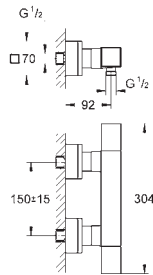

GROHE GROHTHERM CUBE

Ref. No.	Colour	EAN	Retail Guide Price (£)
34 488 000	Chrome	4005176940620	431.43

Grohtherm Cube
Thermostatic shower mixer 1/2"
wall mounted
GROHE Long-Life finish
GROHE SafeStop safety button at 38°C (calibration required)
GROHE SafeStop Plus optional temperature limiter at 43°C included
GROHE TurboStat compact cartridge with wax thermoelement
integrated mixed water shut off
volume handle with **GROHE EcoButton** (economy button with individually adjustable economy stop)
ceramic headpart 1/2", 180°
shower bottom outlet 1/2"
built-in non return valves
dirt strainers
protected against backflow
covered S-unions
GROHE Water Saving - Less water, perfect flow

34 497 000	Chrome	4005176940675	565.44