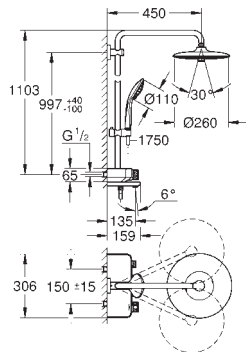

GROHE EUPHORIA SMARTCONTROL SYSTEM

Ref. No.	Colour	EAN	Retail Guide Price (£)
26 508 000	Chrome	4005176457593	1,123.68
26 508 LS0	moon white	4005176457616	1,298.10
26 508 DC0	supersteel	4005176526367	1,685.53
26 508 GL0	cool sunrise	4005176557552	1,797.89
26 508 GN0	brushed cool sunrise	4005176557569	2,022.64
26 508 DA0	warm sunset	4005176557521	1,797.89
26 508 DL0	brushed warm sunset	4005176557538	2,022.64
26 508 A00	hard graphite	4005176557491	1,910.26
26 508 AL0	brushed hard graphite	4005176557507	2,022.64

Euphoria SmartControl System 310 Cube Duo Shower system with thermostat for wall mounting

Consisting of:

horizontal 450 mm shower arm
upper bracket adjustable for minimal adaption to existing drilling holes
exposed SmartControl thermostat

allows change between:

head shower Rainshower SmartActive 310 Cube

2 spray patterns:

GROHE PureRain, ActiveRain

maximum flow rate (at 3 bar): 20 l/min

hand shower Euphoria Cube (27 699 000) 9.5 l/min.

maximum flow rate (at 3 bar): 16 l/min

adjustable height via gliding element

Silverflex shower hose 1750 mm 1/2" x 1/2" (28 388 000)

GROHE DreamSpray perfect spray pattern

GROHE CoolTouch prevents scalding on hot surfaces

GROHE TurboStat compact cartridge with wax thermoelement

GROHE ProGrip with knurl structure

GROHE Long-Life finish

GROHE SafeStop safety button at 38°C

GROHE SafeStop Plus optional temperature limiter at 43°C included

GROHE SmartControl push for ON-OFF, turn for volume adjustment from

GROHE Water Saving to Full Flow

integrated **GROHE EasyReach** shower tray

SpeedClean anti-limescale system

Inner WaterGuide for a longer life

TwistStop preventing the hose from twisting

suitable for instantaneous heaters from 18 kW/h

minimum flow rate 7 l/min.

SHOWERS