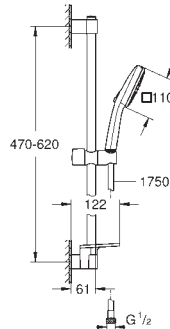

26 907 003   Chrome   4005176768231   74.06

**Tempesta Cube 110
Shower rail set 2 sprays (Rain, Jet)**

Consisting of:
hand shower Tempesta Cube 110 (26 746)
shower rail, 600 mm (27 523)
Relexaflex hose 1750 mm 1/2" x 1/2" (28 154)
GROHE EasyReach tray (26 770)
GROHE Water Saving - Less water, perfect flow
GROHE SmartSwitch - easily rotate the dial to enjoy your preferred spray option
GROHE DreamSpray perfect spray pattern
GROHE Long-Life finish
GROHE FastFixation (adjustable upper bracket for existing drill holes)
adjustable glider (turn and glide shower holder)
SpeedClean anti-limescale system
Inner WaterGuide - inner insulation for surface and scalding protection
ShockProof silicone ring prevents damage caused by a shower falling
maximum flow rate (at 3 bar): 7.4 l/min
professional edition

27 928 003   Chrome   4005176680786   74.06
ditto, maximum flow rate (at 3 bar): 13.5 l/min