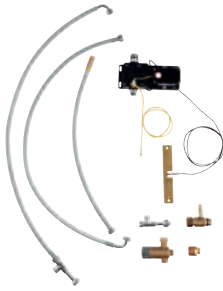

GROHE FOOT CONTROL

Ref. No.	Colour	EAN	Retail Guide Price (£)

30 309 000		4005176351235	289.81

30 309 000

**Foot Control
Dual flush valve set**

Foot control: activation of water via contact with sensor

battery supply 6 V lithium-battery,

type CR-P2

CE approved

solenoid valve

fixed value mixing valve

automatically stops after 60 sec. (factory set)

type of protection IP 44

upgrade set for GROHE pull-out kitchen faucets

not suitable for combination with open water heater (SKUs 32 555 000,

31 397 000, 32 511 000, 31 127 002, 33 984 002, 31 180 000, 30 194 000/DC0,

31 179 000, 31 132 001