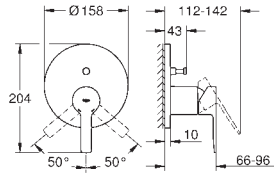

GROHE LINEARE

Ref. No.	Colour	EAN	Retail Guide Price (£)
24 064 001	Chrome	4005176465710	233.36
24 064 DC1	supersteel	4005176465734	326.70
24 064 AL1	brushed hard graphite	4005176586255	373.38

Lineare
Single-lever mixer with 2-way diverter
set for final installation for
GROHE Rapido SmartBox 35 600/35 604
GROHE SilkMove 46 mm ceramic cartridge
GROHE Long-Life finish
wall escutcheon with **GROHE FastFixation**
(covered escutcheon- and shaft sealing, covered fixing)
metal escutcheon, retroactively 6° adjustable
metal lever
automatic 2-way diverter
flow performance:
outlet B = 27 l/min, outlet C = 27 l/min
without roughing-in-set

35 604 000		4005176698774	80.96
GROHE Rapido SmartBox universal rough-in box for concealed installation			

24 095 001	Chrome	4005176480645	260.11
24 095 DC1	supersteel	4005176480652	364.14
24 095 AL1	brushed hard graphite	4005176586262	416.16