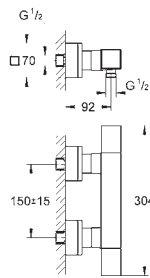

34 488 000   Chrome   4005176940620   431.43
Grotherm Cube
Thermostatic shower mixer 1/2"
wall mounted
GROHE Long-Life finish
GROHE SafeStop safety button at 38°C
(calibration required)
GROHE SafeStop Plus optional temperature limiter at 43°C included
GROHE TurboStat compact cartridge with wax thermoelement
integrated mixed water shut off
volume handle with **GROHE EcoButton**
(economy button with individually adjustable economy stop)
ceramic headpart 1/2", 180°
shower bottom outlet 1/2"
built-in non return valves
dirt strainers
protected against backflow
covered S-unions
GROHE Water Saving - Less water, perfect flow