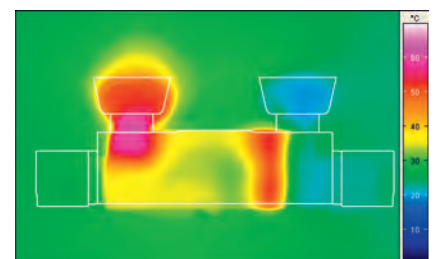

Thermal image
without GROHE CoolTouch