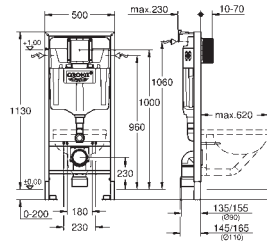

GROHE RAPID SL FOR WC

Ref. No.	Colour	EAN	Retail Guide Price (£)

38 536 001		4005176863929	240.95

Rapid SL
2-in-1 set for WC, 1.13 m installation height
with flushing cistern GD 2 , 6 l - 9 l

Consisting of:
Rapid SL element for WC (38 528 001)
front wall brackets (38 558 00M)
for use with Rapid SL and Uniset with GD 2 cistern please order shaft 40 911 000 (sold separately)