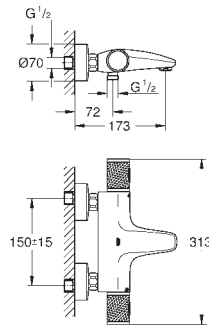

34 833 000   **Chrome**   4005176698712   280.77

Grohtherm 1000 Performance
Thermostatic bath/shower mixer 1/2"
wall mounted
GROHE CoolTouch safety housing
GROHE Long-Life finish
GROHE SafeStop safety button at 38°C
(calibration required)
GROHE SafeStop Plus integrated temperature limiter at max 50°C
GROHE Turbostat C3 compact cartridge with wax thermoelement
GROHE ProGrip with knurl structure
integrated mixed water shut off
GROHE AquaDimmer Eco with multiple function:
- integrated **GROHE EcoButton** (economy button with economy stop for shower)
- flow control
- diverter: bath/shower
shower bottom outlet 1/2"
mousseur
built-in non return valves
dirt strainers
protected against backflow
S-unions
metal escutcheon
GROHE Water Saving - Less water, perfect flow
professional edition