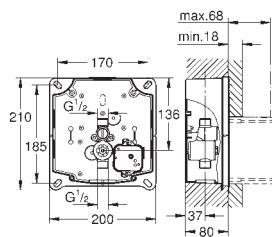

37 338 000   **Chrome**   **4005176837920**   **155.08**

GROHE Rapido U
roughing-in set for urinal
for manual actuation or Tectron infra-red electronic 6 V or 230 V
water group with stop valve
flow pressure min 0.5 bar
operating pressure max 10 bar
flush aid
functional unit checked ex factory
water supply connections 1/2" outer thread
connecting box for mains supply
installation box with gasket
fixing points for dry cladding and masonry-in
inspection shaft incl. protection

COMMERCIAL FITTINGS