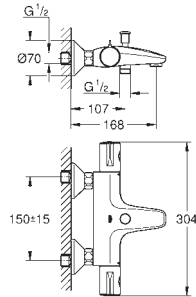

Ref. No.	Colour	EAN	Retail Guide Price (£)
	34 567 000	Chrome	4005176310157	243.91
	Grotherm 800 Thermostatic bath/shower mixer 1/2" wall mounted GROHE Long-Life finish GROHE SafeStop safety button at 38°C (calibration required) GROHE SafeStop Plus optional temperature limiter at 43°C included GROHE TurboStat compact cartridge with wax thermoelement integrated mixed water shut off automatic diverter: bath/shower volume handle with GROHE EcoButton (economy button with individually adjustable economy stop) ceramic headpart 1/2", 180° shower bottom outlet 1/2" mousseur built-in non return valves dirt strainers protected against backflow S-unions metal escutcheon GROHE Water Saving - Less water, perfect flow			
	102203 243 0	matte black ditto, Professional exclusive	4067393018834	317.09
	25 276 003	Chrome	4005176766527	160.64
	Eurosmart Single-lever bath/shower mixer 1/2" wall mounted metal lever GROHE SilkMove 35 mm ceramic cartridge adjustable flow rate limiter with temperature limiter GROHE Long-Life finish automatic diverter: bath/shower mousseur integrated non-return valve in the shower outlet 1/2" S-unions metal wall escutcheons protected against backflow with shower set 1 spray (Rain) Consisting of: hand shower Tempesta 110 (27 923) maximum flow rate (at 3 bar): 7.6 l/min GROHE SmartSwitch - easily rotate the dial to enjoy your preferred spray option wall shower holder Tempesta, non-adjustable (28 605) shower hose Relexaflex 1500 mm 1/2" x 1/2" (28 151)			
	33 303 003	Chrome	4005176613524	178.06
	Eurosmart Single-lever bath/shower mixer 1/2" deck mounted metal lever 35 mm ceramic cartridge with Eco-Override-Stop, with GROHE SilkMove adjustable flow rate limiter with temperature limiter GROHE Long-Life finish automatic diverter: bath/shower mousseur shower outlet 1/2" integrated non-return valve in the shower outlet 1/2" pillar unions protected against backflow professional edition