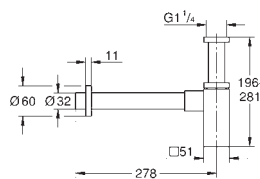

40 564 000	Chrome	4005176912740	114.46
40 564 DC0	supersteel	4005176491795	160.23
40 564 AL0	brushed hard graphite	4005176491788	183.13

Bottle trap
for wash basin
GROHE Long-Life finish
brass body