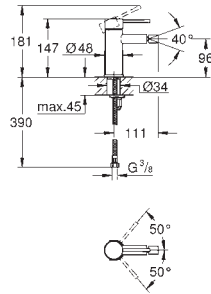

Ref. No.   Colour   EAN   Retail Guide Price (£)

Ref. No.	Colour	EAN	Retail Guide Price (£)
24 395 KF1	phantom black	4005176782428	262.53

Essence Bidet mixer 1/2" S-Size
monobloc installation
metal lever
28 mm ceramic cartridge with **GROHE SilkMove** with temperature limiter
GROHE Water Saving - Less water, perfect flow
maximum flow rate (at 3 bar): 5 l/min
GROHE FastFixation Plus installation system
ball-joint mousseur
smooth body
flexible connection hoses