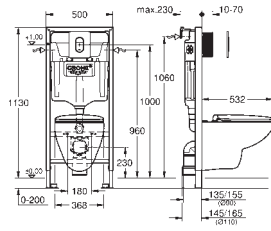

GROHE BAU CERAMIC

Ref. No.	Colour	EAN	Retail Guide Price (£)

36 500 000	Chrome	4005176781896	427.10

Rapid SL
5-in-1 set for WC, 1.13 m installation height
flushing cistern GD 2, 6 - 3 l

Consisting of:
Rapid SL element for WC (38 528 001)
Arena Cosmopolitan flush plate, chrome, vertical installation (38 844 000)
Bau Ceramic wall hung WC (39 427 000) including seat and lid (39 493 000)
front wall brackets (38 558 00M)
noise protection set (37 131 000)