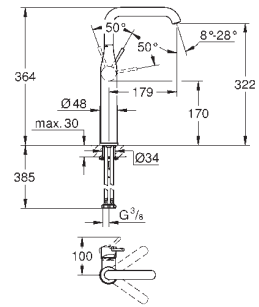

32 901 001	Chrome	4005176306969	326.25
32 901 DC1	supersteel	4005176369957	456.77
32 901 GL1	cool sunrise	4005176407505	489.39
32 901 GN1	brushed cool sunrise	4005176426117	522.02
32 901 DA1	warm sunset	4005176407499	489.39
32 901 DL1	brushed warm sunset	4005176426124	522.02
32 901 A01	hard graphite	4005176407512	489.39
32 901 AL1	brushed hard graphite	4005176407529	522.02

Essence
Basin mixer 1/2"
XL-Size
monobloc installation
metal lever
for free-standing basins
28 mm ceramic cartridge
with **GROHE SilkMove**
with temperature limiter
GROHE Long-Life finish
GROHE Water Saving 6.6 l/min flow limiter
GROHE AquaGuide adjustable mousseur
GROHE FastFixation Plus rapid installation system
swivel spout with mousseur
and stop limiter
smooth body
flexible connection hoses