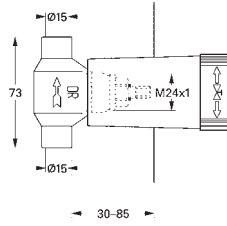

GROHE COSTA L

Ref. No.	Colour	EAN	Retail Guide Price (£)

29 801 000		4005176504846	25.47
Concealed stop-valve, 1/2" pre-assembled headpart 1/2" short spindle protection sleeve soldered connection Ø15 mm DR-brass			
29 804 000		4005176504877	47.13
ditto, soldered connection Ø 22 mm