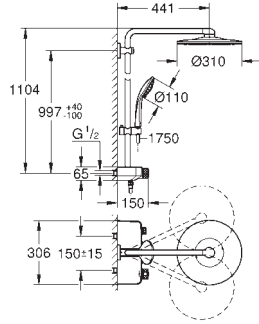

GROHE EUPHORIA SMARTCONTROL SYSTEM

Ref. No.	Colour	EAN	Retail Guide Price (£)
26 507 000	Chrome	4005176457586	1,123.68
26 507 LS0	moon white	4005176457609	1,298.10
26 507 DC0	supersteel	4005176526374	1,685.53
26 507 GL0	cool sunrise	4005176557477	1,910.26
26 507 GN0	brushed cool sunrise	4005176557484	2,022.64
26 507 DA0	warm sunset	4005176557446	1,910.26
26 507 DL0	brushed warm sunset	4005176557453	2,022.64
26 507 A00	hard graphite	4005176557415	1,910.26
26 507 AL0	brushed hard graphite	4005176557422	2,022.64

Euphoria SmartControl System 310 Duo

Shower system with thermostat for wall mounting

Consisting of:

horizontal 450 mm shower arm

upper bracket adjustable for minimal adaption to existing drilling holes

exposed SmartControl thermostat

allows change between:

head shower Rainshower SmartActive 310

2 spray patterns:

GROHE PureRain, ActiveRain

maximum flow rate (at 3 bar): 20 l/min

hand shower Euphoria 110 Massage, spray plate white (27 221 001)

3 spray patterns:

Rain, SmartRain, Massage

maximum flow rate (at 3 bar): 16 l/min

adjustable height via gliding element

Silverflex shower hose 1750 mm 1/2" x 1/2" (28 388 000)

GROHE DreamSpray perfect spray pattern

GROHE Long-Life finish

GROHE CoolTouch prevents scalding on hot surfaces

GROHE TurboStat compact cartridge with wax thermoelement

GROHE ProGrip with knurl structure

GROHE SafeStop safety button at 38°C

GROHE SafeStop Plus optional temperature limiter at 43°C included

GROHE SmartControl push for ON-OFF, turn for volume adjustment from

GROHE Water Saving to Full Flow

integrated **GROHE EasyReach** shower tray

SpeedClean anti-limescale system

Inner WaterGuide for a longer life

TwistStop preventing the hose from twisting

suitable for instantaneous heaters from 18 kW/h

minimum flow rate 7 l/min.

22 120 KF0	phantom black	4005176782527	1,573.16
ditto, Professional exclusive