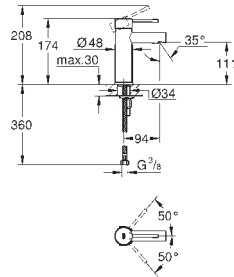

34 294 001   Chrome   4005176306877   181.42

Essence
Basin mixer 1/2"
S-Size
monobloc installation
metal lever
28 mm ceramic cartridge
with **GROHE SilkMove**
with temperature limiter
GROHE Long-Life finish
GROHE Water Saving mousseur 5.7 l/min
GROHE FastFixation Plus installation system
smooth body
flexible connection hoses