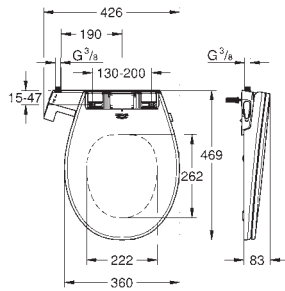

39 648 SH0	alpine white	4005176575310	298.72

Bau Ceramic
Manual bidet seat

WC seat with lid
2 dedicated spray arms (1 for anal area, 1 for lady spray)
pre- and post-rinsing of spray nozzle with fresh water
manually operated side handle requires no electricity
Duroplast WC seat and lid with soft close function
flexible water connection 3/8"
includes:
mounting plate
filter
pressure 0.1 - 1 MPa (1 - 10 bar)
complies with EN 1717