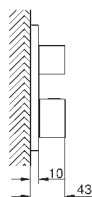

Grohtherm Cube
Thermostatic bath tub mixer for 2 outlets with integrated shut off/diverter valve
set for final installation for
GROHE Rapido SmartBox 35 600/35 604
GROHE TurboStat compact cartridge with wax thermoelement
GROHE Long-Life finish
wall escutcheon with **GROHE FastFixation**
(covered escutcheon- and shaft sealing, covered fixing)
metal escutcheon, retroactively 6° adjustable
printed hand shower and bath filler symbol
GROHE SafeStop safety button at 38°C
(calibration required)
GROHE SafeStop Plus optional temperature limiter at 43°C or 46°C included
GROHE AquaDimmer, integrated shut off/diverter valve
flow performance:
outlet B = 27 l/min
outlet C = 30 l/min
without roughing-in-set

35 604 000		4005176698774	80.96
GROHE Rapido SmartBox universal rough-in box for concealed installation