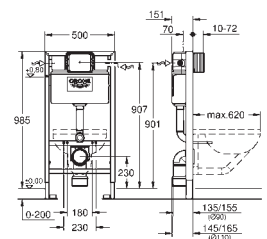

38 525 20A		4005176772368	367.13

Rapid SL
Element for WC, 1.00 m installation height
with flushing cistern 6 - 3 l

for on-the-wall installations or studded walls
including WRAS approved filling valve
powder coated steel frame, self-supporting
TUV approved
2 WC fixing bolts
fixing device for ceramic
WC ceramics with small bearing area (< 205 mm) require
additional accessory 38 779 000
distance of fixing bolts 180/230 mm
outlet bend Ø 90 mm
depth adjustable
reducer Ø 90/110 mm
inlet and outlet connecting set
flushing cistern 6 - 9 l containing the following features:
water supply from left/right or back
Insulated against condensation
1/2" water supply connection including integrated
angle valve and push fit flexible hose union
for on-the-wall installation please order wall brackets 38 558 00M (sold
separately)
for mounting of small flush plates please order revision shaft 40 950 000 (sold
separately)

INSTALLATION
SYSTEMS