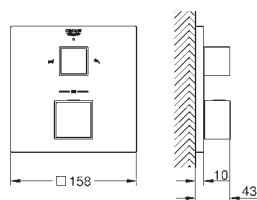

Grotherm Cube
Thermostatic bath tub mixer for 2 outlets with integrated shut off/diverter valve
set for final installation for
GROHE Rapido SmartBox 35 600/35 604
GROHE TurboStat compact cartridge with wax thermoelement
GROHE Long-Life finish
wall escutcheon with **GROHE FastFixation**
(covered escutcheon- and shaft sealing, covered fixing)
metal escutcheon, retroactively 6° adjustable
printed hand shower and bath filler symbol
GROHE SafeStop safety button at 38°C
(calibration required)
GROHE SafeStop Plus optional temperature limiter at 43°C or 46°C included
GROHE AquaDimmer, integrated shut off/diverter valve
flow performance:
outlet B = 27 l/min
outlet C = 30 l/min
without roughing-in-set

35 604 000		4005176698774	80.96
GROHE Rapido SmartBox universal rough-in box for concealed installation			

34 868 000	Chrome	4005176791574	1,246.90