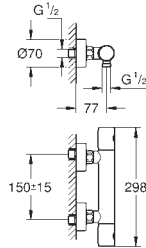

GROHE ESSENCE

Ref. No. Colour EAN Retail Guide Price (£)

34 765 000 Chrome 4005176612022 201.00

Grohtherm 800 Cosmopolitan
Thermostatic shower mixer 1/2"
wall mounted
GROHE Long-Life finish
GROHE MetalGrip ergonomically shaped metal handles
GROHE SafeStop safety button at 38°C
(calibration required)
GROHE SafeStop Plus optional temperature limiter at 43°C included
GROHE TurboStat compact cartridge with wax thermoelement
integrated mixed water shut off
volume handle with **GROHE EcoButton**
(economy button with individually adjustable economy stop)
ceramic headpart 1/2", 180°
shower bottom outlet 1/2"
built-in non return valves
dirt strainers
protected against backflow
S-unions
metal escutcheon
GROHE Water Saving - Less water, perfect flow