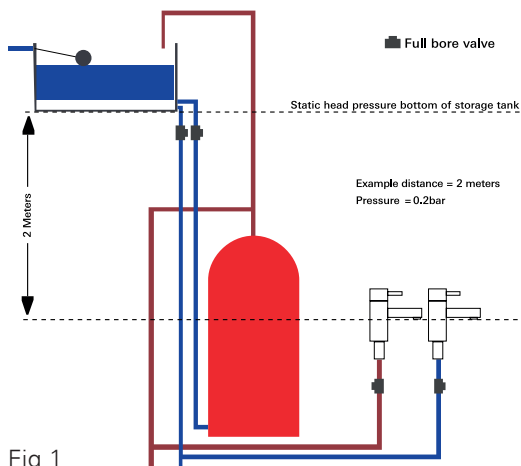

## GRAVITY FED SYSTEMS

Measure from the base of the cold water tank to the exact position of where the water is coming out from in a vertical measurement (if it's a shower it will be to where the shower head is or if it's a tap to where the spout of the tap finishes). For each metre in vertical distance you will have 0.1 bar in pressure. So if you select a kitchen tap that requires 0.5 bar pressure then you will need 5 metres in vertical distance, if you select a basin tap that requires 0.2 bar then you will require 2 metres as you will see in the below drawing.