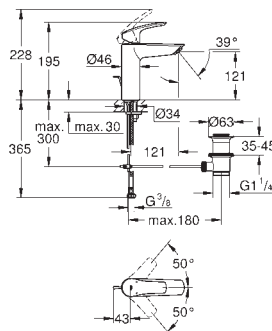

Eurosmart Basin mixer 1/2" M-Size
monobloc installation
metal lever
28 mm ceramic cartridge with **GROHE SilkMove** adjustable flow rate limiter with temperature limiter
GROHE Long-Life finish
GROHE Water Saving - Less water, perfect flow
maximum flow rate (at 3 bar): 5 l/min
Lead and Nickel Free Inner Water Ways
GROHE FastFixation installation system
pop-up waste set 1 1/4"
flexible connection hoses
professional edition

23 923 003   **Chrome**   **4005176613333**   **111.71**
ditto, smooth body with push-open pop-up waste set 1 1/4"

23 324 003   **Chrome**   **4005176613326**   **105.40**
ditto, smooth body

23 393 30E   **Chrome**   **4005176613340**   **111.71**