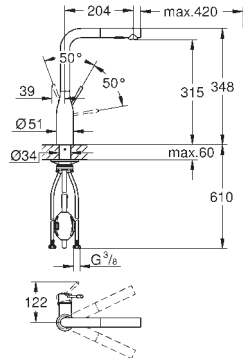

GROHE ESSENCE

Ref. No.	Colour	EAN	Retail Guide Price (£)
30 504 000	Chrome	4005176695704	415.18
30 504 DC0	supersteel	4005176720130	539.74
30 504 GL0	cool sunrise	4005176720154	581.26
30 504 GN0	brushed cool sunrise	4005176720161	622.78
30 504 DA0	warm sunset	4005176720123	581.26
30 504 DL0	brushed warm sunset	4005176720147	622.78
30 504 A00	hard graphite	4005176720109	581.26
30 504 AL0	brushed hard graphite	4005176720116	622.78
30 504 KF0	phantom black	4005176782688	581.26

Essence
Single-lever sink mixer 1/2"
high spout
monobloc installation
GROHE Long-Life finish
28 mm ceramic cartridge
with **GROHE SilkMove**
flow strainer
pull-out dual spray control - switches between regular flow and spray
diverter: laminar spray/SpeedClean shower jet
automatic return to laminar spray
metal spray
swivel tubular spout
swivel area 360°
integrated non-return valve
protected against backflow
flexible connection hoses
metal fixation set
integrated temperature limiter
maximum flow rate (at 3 bar): 8 l/min
professional edition
replaces Essence sink mixer 30 270 xx0