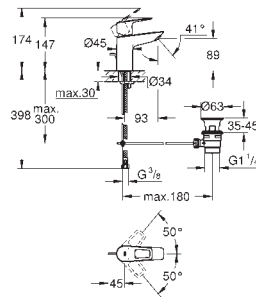

23 335 001	Chrome	4005176529566	84.76

BauLoop
Basin mixer 1/2"
S-Size
monobloc installation
metal lever
GROHE Long-Life 28 mm ceramic cartridge
with temperature limiter
GROHE Long-Life finish
Lead and Nickel Free Inner Water Ways
GROHE Water Saving - Less water, perfect flow
maximum flow rate (at 3 bar): 5 l/min
rapid installation system
plastic pop-up waste set 1 1/4"
flexible connection hoses
professional edition