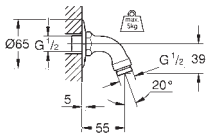

GROHE COMMERCIAL SHOWERS

Ref. No.	Colour	EAN	Retail Guide Price (£)
28 429 000	Chrome	4005176601910	49.92

Relexa
Shower arm 55 mm
connection thread 1/2"
GROHE Long-Life finish