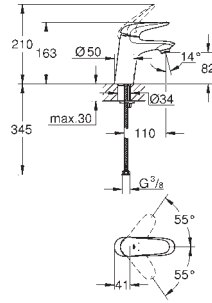

GROHE EUROSTYLE

Ref. No.	Colour	EAN	Retail Guide Price (£)

23 715 003	Chrome	4005176365065	132.85

Eurostyle
Basin mixer 1/2"
S-Size
monobloc installation
solid metal lever
GROHE SilkMove 35 mm ceramic cartridge
adjustable flow rate limiter
with temperature limiter
GROHE Long-Life finish
GROHE Water Saving - Less water, perfect flow
maximum flow rate (at 3 bar): 5 l/min
GROHE FastFixation installation system
smooth body
flexible connection hoses