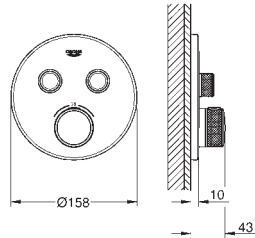

GROHE GROHTHERM SMARTCONTROL

Ref. No.	Colour	EAN	Retail Guide Price (£)
29 119 000	Chrome	4005176412257	622.68
29 119 DC0	supersteel	4005176455056	871.75
29 119 GL0	cool sunrise	4005176493041	934.02
29 119 GN0	brushed cool sunrise	4005176493058	996.30
29 119 DA0	warm sunset	4005176493065	934.02
29 119 DL0	brushed warm sunset	4005176493072	996.30
29 119 A00	hard graphite	4005176493089	934.02
29 119 AL0	brushed hard graphite	4005176455063	996.30

Grotherm SmartControl
Thermostat for concealed installation with 2 valves
set for final installation for
GROHE Rapido SmartBox 35 600/35 604
metal wall escutcheon with **GROHE FastFixation** (covered escutcheon and shaft sealing, covered fixing), retroactively 6° adjustable
GROHE Long-Life finish
GROHE SmartControl push for ON-OFF, turn for volume adjustment from GROHE Water Saving to Full Flow
exchangeable symbols
GROHE TurboStat compact cartridge with wax thermolement
GROHE ProGrip with knurl structure
GROHE SafeStop safety button at 38°C
(calibration required)
GROHE SafeStop Plus optional temperature limiter at 43°C or 46°C included
built-in non return valve
and dirt strainers
multiple outlets can be run simultaneously
without roughing-in-set
flow performance:
outlet B = 24 l/min
outlet C = 26 l/min
outlet B+C = 29 l/min

29 507 KF0	phantom black	4005176782534	871.75
ditto, Professional exclusive			

35 604 000		4005176698774	80.96
GROHE Rapido SmartBox universal rough-in box for concealed installation			

29 120 000	Chrome	4005176412264	747.22