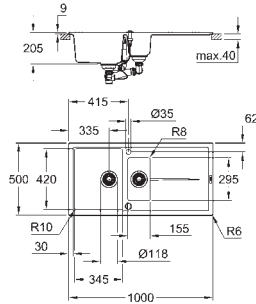

GROHE COMPOSITE SINKS

Ref. No.	Colour	EAN	Retail Guide Price (£)

31 642 AP0	granite black	4005176521126	465.43

K400

Composite sink with drainer
model: K400 60-C 100/50 1.5 rev
mounting type: top mount
material: quartz composite

GROHE Whisper

min. cabinet size: 600 mm
dimensions: 1000 x 500 mm
1 bowl: 335 x 420 x 205 mm
0.5 bowl: 155 x 295 x 146 mm
outer radius: R6, inner bowl radius: big bowl R10, small bowl R8

GROHE FastFixation installation system

sink mountable left or right
cut-out: 980 x 480 mm
drainer: automatic waste fitting
accessories included: automatic waste fitting with rotary handle, waste kit, basket strainer waste, mounting set
optional push to open excenter (40 986 SD0)
amount of fasteners included (top mount): 7
heat resistant up to 180° C

31 643 AP0	granite black	4005176521140	495.47