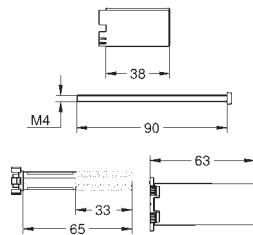

14 048 000

Chrome

4005176413483

85.40

Rapido SmartBox
Universal extension set single-lever mixers, 25 mm
fits Grohtherm SmartControl and SmartControl Mixer sets for final installation with up to three functions in combination with GROHE Rapido SmartBox