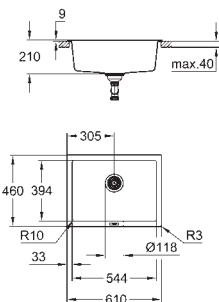

K700U

Composite sink

model: K700U 70-C 61/45.7 1.0

mounting type: top mount or undermount

material: quartz composite

GROHE Whisper

min. cabinet size: 700 mm

dimensions: 610 x 460 mm

1 bowl: 544 x 394 x 205 mm

outer radius: R3, inner bowl radius: R10

GROHE FastFixation installation system

cut-out (top mount): 594 x 442 mm

cut-out (undermount): 543 x 393 mm

drainer: Ø 3.5"/90 mm basket strainer waste

accessories included: waste kit, basket strainer waste, mounting set

optional push to open excenter (40 986 SD0)

amount of fasteners included (top mount): 6

amount of fasteners included (undermount): 6

heat resistant up to 180° C