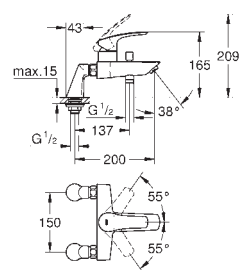

Ref. No.	Colour	EAN	Retail Guide Price (£)
	34 567 000	Chrome	4005176310157	243.91
	Grotherm 800 Thermostatic bath/shower mixer 1/2" wall mounted GROHE Long-Life finish GROHE SafeStop safety button at 38°C (calibration required) GROHE SafeStop Plus optional temperature limiter at 43°C included GROHE TurboStat compact cartridge with wax thermoelement integrated mixed water shut off automatic diverter: bath/shower volume handle with GROHE EcoButton (economy button with individually adjustable economy stop) ceramic headpart 1/2", 180° shower bottom outlet 1/2" mousseur built-in non return valves dirt strainers protected against backflow S-unions metal escutcheon GROHE Water Saving - Less water, perfect flow			
	102203 243 0	matte black ditto, Professional exclusive	4067393018834	317.09
	25 276 003	Chrome	4005176766527	160.64
	Eurosmart Single-lever bath/shower mixer 1/2" wall mounted metal lever GROHE SilkMove 35 mm ceramic cartridge adjustable flow rate limiter with temperature limiter GROHE Long-Life finish automatic diverter: bath/shower mousseur integrated non-return valve in the shower outlet 1/2" S-unions metal wall escutcheons protected against backflow with shower set 1 spray (Rain) Consisting of: hand shower Tempesta 110 (27 923) maximum flow rate (at 3 bar): 7.6 l/min GROHE SmartSwitch - easily rotate the dial to enjoy your preferred spray option wall shower holder Tempesta, non-adjustable (28 605) shower hose Relexaflex 1500 mm 1/2" x 1/2" (28 151)			
	33 303 003	Chrome	4005176613524	178.06
	Eurosmart Single-lever bath/shower mixer 1/2" deck mounted metal lever 35 mm ceramic cartridge with Eco-Override-Stop, with GROHE SilkMove adjustable flow rate limiter with temperature limiter GROHE Long-Life finish automatic diverter: bath/shower mousseur shower outlet 1/2" integrated non-return valve in the shower outlet 1/2" pillar unions protected against backflow professional edition