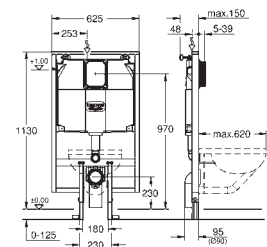

38 994 000		4005176932335	383.19

Rapid SL
Element for WC with flushing cistern 80 mm, 1.13 m installation height
element width 0.62 m

for small, narrow bathrooms
for on-the-wall installations or studded walls
powder coated steel frame, self-supporting
with fixed connections
TUV approved
2 WC fixing bolts
fixing device for ceramic
distance of fixing bolts 180/230 mm
PP outlet bend Ø 90 mm
depth adjustable
PP reducer Ø 90/110 mm
inlet and outlet connecting set
flushing cistern 80 mm, 6 - 9 l, containing following features:
water supply from top or back
water supply 1/2" and push fit flexible hose union
including wall brackets 38 558 00M for on-the-wall installation
for mounting of small flush plates please order
revision shaft 40 949 000 (sold separately)