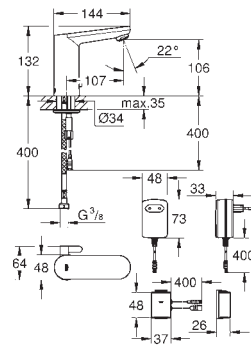

GROHE BLUETOOTH MONITORING

Ref. No.	Colour	EAN	Retail Guide Price (£)
36 413 000	Chrome	4005176320576	870.23

Eurosmart Cosmopolitan E Bluetooth

Infra-red electronic basin tap 1/2" with mixing device

with infrared sensor and Bluetooth module for bi-directional communication for monitoring, configuration and service purpose

without power supply 36 338 000 (required)

rapid installation system

mixing device with adjustable hot water limiter

GROHE Long-Life finish

GROHE Water Saving - Less water, perfect flow

maximum flow rate (at 3 bar): 5 l/min

with integrated solenoid valve

integrated non-return valves

and dirt strainers

with Bluetooth 4.0* for wireless data communication

for Apple** and Android devices

Bluetooth range (max. 10 m) varies depending on materials used and walls between transmitter and receiver

monitoring

password protected products

app detects all Bluetooth products in range

auto flush cycles and timing last auto flush

usage per day over 30 days

thermal disinfection cycles and timings last disinfection

configuration

detection range and shut off delay

auto flush

thermal disinfection

cleaning mode

2 on/off timers

identification by name

service

send and save 3 profiles

reset to factory or user settings

hard and software version

CE approved

noise classification 1 in accordance

with DIN4109

type of protection faucet IP 59K

Mobile devices and GROHE IR Remote App*** are not included in delivery and have to be ordered separately via an authorised Apple store/store/iTunes or Google Play store.

* The Bluetooth word mark and logos are registered trademarks owned by Bluetooth SIG, Inc. and any use of such marks by Grohe AG is under license. Other trademarks and trade names are those of their respective owners.

** Apple, the Apple logo, iPod, iPod Touch, iPhone and iTunes are trademarks of Apple Inc., registered in the U.S. and other countries. Apple is not responsible for the function of this device or its compliance with safety and regulatory standards

*** Available for free via iTunes app or Google Play store.