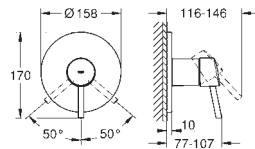

24 053 001	Chrome	4005176465406	171.16

Concetto
Single-lever shower mixer trim
set for final installation for
GROHE Rapido SmartBox 35 600/35 604
GROHE SilkMove 46 mm ceramic cartridge
GROHE Long-Life finish
wall escutcheon with **GROHE FastFixation**
(covered escutcheon- and shaft sealing, covered fixing)
metal escutcheon, retroactively 6° adjustable
metal lever
flow performance:
outlet B or C = 30 l/min
without roughing-in-set

35 604 000		4005176698774	80.96
GROHE Rapido SmartBox universal rough-in box for concealed installation