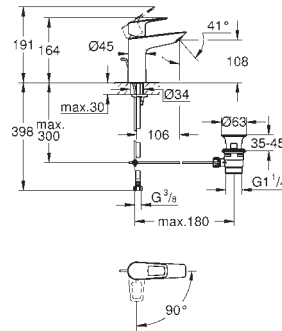

23 887 001	Chrome	4005176554254	102.10

BauLoop
Basin mixer 1/2"
M-Size
monobloc installation
metal lever
GROHE Long-Life ES 28 mm ceramic cartridge with energy saving function via cold start
with temperature limiter
GROHE Long-Life finish
Lead and Nickel Free Inner Water Ways
GROHE Water Saving - Less water, perfect flow
maximum flow rate (at 3 bar): 5 l/min
rapid installation system
plastic pop-up waste set 1 1/4"
flexible connection hoses
professional edition