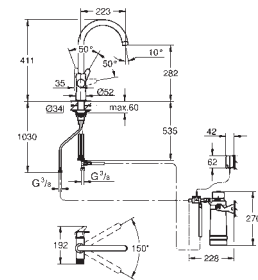

GROHE Blue Pure BauCurve
Starter kit with Ultrasafe filter
Consisting of:
GROHE Blue single-lever sink mixer with filter function
monobloc installation
C-spout
separate handle for filtered water
28 mm ceramic cartridge
with **GROHE SilkMove**
swivel tubular spout
swivel area 150°
separate inner water ways for filtered
and non-filtered water
flexible connection hoses
GROHE Blue filter head
GROHE Blue Ultrasafe filter retains microplastic > 1 µm, 99.999 % of bacteria and 99,5 % of lead
reduces substances responsible for unpleasant taste and odour, e.g. chlorine
filter capacity 3000 l, the filter must be replaced after 6 months of use
flow meter for filter lifetime measurement including 2 x AA batteries

30 583 000	Chrome	4005176744921	267.72
30 583 DC0	supersteel	4005176744938	307.88