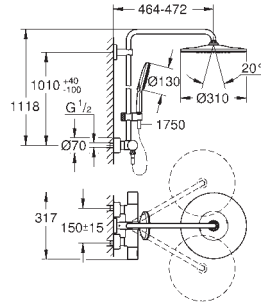

GROHE RAINSHOWER SMARTACTIVE SYSTEM

Ref. No.   Colour   EAN   Retail Guide Price (£)

26 648 000   Chrome   4005176533020   979.27

Rainshower SmartActive 310
Shower system with thermostat for wall mounting
Consisting of:
horizontal swivable 450 mm projection shower arm
exposed thermostatic shower
with Aquadimmer function
allows change between:
head shower Rainshower Mono 310
maximum flow rate (at 3 bar): 9.5 l/min
with ball joint
rotation angle $\pm 15^\circ$
hand shower Rainshower SmartActive 130
maximum flow rate (at 3 bar): 8.5 l/min
adjustable height via gliding element
including performance grip
Silverflex shower hose 1750 mm
GROHE TurboStat compact cartridge with wax thermoelement
GROHE Water Saving - Less water, perfect flow
GROHE SafeStop safety button at 38°C
(calibration required)
GROHE SafeStop Plus optional temperature limiter at 43°C included
GROHE CoolTouch prevents scalding on hot surfaces
GROHE DreamSpray perfect spray pattern
GROHE SmartTip showering spray selection via push of a ring
GROHE Long-Life finish
GROHE FastFixation upper bracket adjustable
SpeedClean anti-limescale system
suitable for instantaneous heaters from 18 kW/h
minimum flow rate 7 l/min.

22 119 KF0   phantom black   4005176782510   1,370.98
ditto, Professional exclusive

26 647 000   Chrome   4005176533013   979.27
ditto, with non-restricted flow