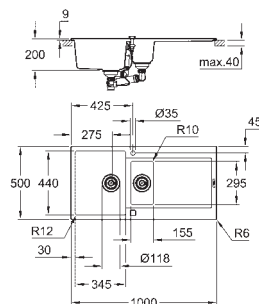

K500

Composite sink with drainer
model: K500 60-C 100/50 1.5 rev
mounting type: top mount
material: quartz composite

GROHE Whisper

min. cabinet size: 600 mm
dimensions: 1000 x 500 mm
1 bowl: 345 x 440 x 200 mm
0.5 bowl: 155 x 295 x 146 mm
outer radius: R6, inner bowl radius: big bowl R12, small bowl R10

GROHE FastFixation installation system

sink mountable left or right
cut-out: 980 x 480 mm
drainer: automatic waste fitting
accessories included: automatic waste fitting with rotary handle, waste kit, basket strainer waste, mounting set
optional push to open excenter (40 986 SD0)
amount of fasteners included (top mount): 12
heat resistant up to 180° C