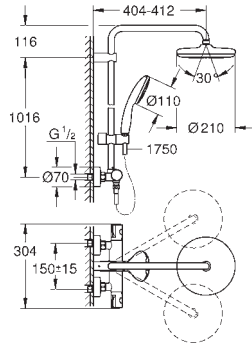

# GROHE TEMPESTA SYSTEM 250

Ref. No.	Colour	EAN	Retail Guide Price (£)
26 811 001	Chrome	4005176766985	397.43

**Tempesta System 210**  
**Shower system with thermostat for wall mounting**  
 Consisting of:  
 horizontal swivable 390 mm projection shower arm  
**exposed thermostatic shower**  
 with Aquadimmer function  
 allows change between:  
 head shower Tempesta 210 (26 410)  
 spray plate white  
 spray pattern:  
 Rain  
 with ball joint  
 rotation angle  $\pm 15^\circ$   
 hand shower Tempesta 110 (27 923)  
 spray pattern:  
 Rain  
 adjustable height via gliding element  
 RotaflexTwistStop shower hose 1750 mm 1/2" x 1/2" (28 410)  
**GROHE Water Saving** - Less water, perfect flow  
 maximum flow rate (at 3 bar): 7.9 l/min  
**GROHE TurboStat** compact cartridge with wax thermoelement  
**GROHE SafeStop** safety button at 38°C  
 (calibration required)  
**GROHE SafeStop Plus** optional temperature limiter at 43°C included  
**GROHE DreamSpray** perfect spray pattern  
 ShockProof silicone ring prevents damage caused by a shower falling  
**GROHE Long-Life** finish  
**SpeedClean** anti-limescale system  
**Inner WaterGuide** for a longer life  
**TwistStop** preventing the hose from twisting  
 suitable for instantaneous heaters from 18 kW/h  
 minimum flow rate 7 l/min.  
 optional upgrade: **GROHE EasyReach** tray (26 362)