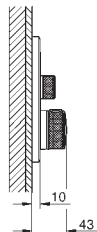

multiple outlets can be run simultaneously

**without roughing-in-set**

flow performance:

outlet B = 24 l/min

outlet C = 26 l/min

outlet B+C = 29 l/min

102166 KF0 0	phantom black	4067393018773	871.75
<b>ditto, Professional exclusive</b>			