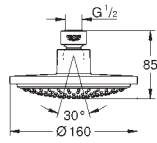

GROHE EUPHORIA

Ref. No.	Colour	EAN	Retail Guide Price (£)

28 233 000	Chrome	4005176868016	100.83

Euphoria Cosmopolitan 160

Head shower 1 spray

spray pattern:

Rain

maximum flow rate (at 3 bar): 7.5 l/min

Ball joint +/- 15° rotatable

connection thread 1/2"

GROHE Water Saving - Less water, perfect flow

GROHE DreamSpray perfect spray pattern

GROHE Long-Life finish

SpeedClean anti-limescale system

suitable for instantaneous heater