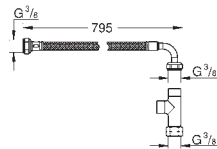

14 074 000		4005176575365	42.80

Accessory set shower hose and T piece

for manual bidet seat
Consisting of:
T unit 3/8"
flexible connection hose
795 mm
3/8" x 3/8"

CERAMICS