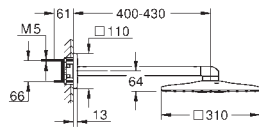

Rainshower SmartActive 310 Cube
Head shower set 430 mm, 2 sprays
Consisting of:
head shower Rainshower SmartActive 310 Cube, spray plate moon white
2 spray patterns:
GROHE PureRain, ActiveRain
horizontal 430 mm shower arm
GROHE DreamSpray perfect spray pattern
GROHE Long-Life finish
SpeedClean anti-limescale system
Inner WaterGuide for a longer life
requires rough-in set 26 483 or 26 484 - to be ordered separately

26 479 LS0	moon white	4005176425936	816.47
ditto, head shower with white spray plate			

26 481 000	Chrome	4005176425219	629.03
26 481 DC0	supersteel	4005176526268	880.66
26 481 GL0	cool sunrise	4005176557392	1,006.46
26 481 GN0	brushed cool sunrise	4005176557408	1,069.36
26 481 DA0	warm sunset	4005176557361	1,006.46
26 481 DL0	brushed warm sunset	4005176557378	1,069.36
26 481 A00	hard graphite	4005176557330	1,006.46
26 481 AL0	brushed hard graphite	4005176557347	1,069.36