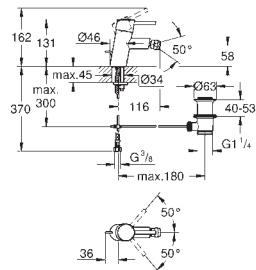

32 208 001	Chrome	4005176888908	157.54

Concetto
Bidet mixer 1/2"
S-Size
monobloc installation
metal lever
28 mm ceramic cartridge
with **GROHE SilkMove**
with temperature limiter
GROHE Long-Life finish
GROHE FastFixation installation system
with centering support
ball-joint mousseur
pop-up waste set 1 1/4"
flexible connection hoses