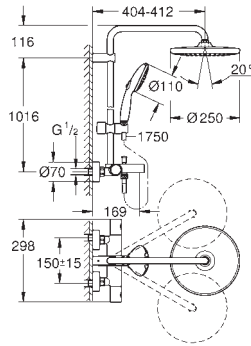

GROHE TEMPESTA SYSTEM 250

Ref. No.	Colour	EAN	Retail Guide Price (£)
26 978 001	Chrome	4005176766923	592.24

Tempesta System 250
Shower system with bath thermostat for wall mounting
Consisting of:
horizontal swivable 390 mm projection shower arm
exposed thermostatic shower
with Aquadimmer function
allows change between:
head shower Tempesta 250 (26 666)
spray pattern:
Rain
head shower with white rear cover
with ball joint
rotation angle $\pm 10^\circ$
bath inlet
separate diverter for hand shower
hand shower Tempesta 110 (27 597)
2 spray patterns:
Rain, Jet
adjustable height via gliding element
RotaflexTwistStop shower hose 1750 mm 1/2" x 1/2" (28 410)
maximum flow rate (at 3 bar): 7.3 l/min
GROHE Water Saving - Less water, perfect flow
GROHE TurboStat compact cartridge with wax thermoelement
GROHE SafeStop safety button at 38°C
(calibration required)
GROHE SafeStop Plus optional temperature limiter at 43°C included
GROHE SmartSwitch - easily rotate the dial to enjoy your preferred spray option
GROHE DreamSpray perfect spray pattern
ShockProof silicone ring prevents damage caused by a shower falling
GROHE Long-Life finish
SpeedClean anti-limescale system
Inner WaterGuide for a longer life
TwistStop preventing the hose from twisting
suitable for instantaneous heaters from 18 kW/h
minimum flow rate 7 l/min.
professional edition

SHOWERS

26 673 001	Chrome	4005176766930	424.43