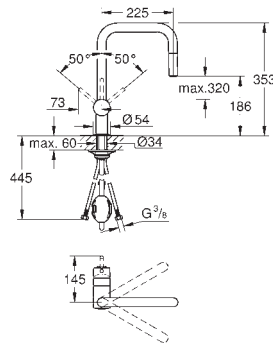

32 322 002	Chrome	4005176465123	252.89
32 322 DC2	supersteel	4005176465130	328.75
32 322 DL2	brushed warm sunset	4005176488849	379.32
32 322 AL2	brushed hard graphite	4005176488825	379.32

Minta
Single-lever sink mixer 1/2"
U spout
monobloc installation
GROHE Long-Life finish
GROHE SilkMove 46 mm ceramic cartridge
GROHE EasyDock guarantees easy retraction and smooth docking back to the starting position
pull-out dual spray
diverter: laminar spray/SpeedClean shower jet
automatic return to laminar spray
adjustable flow rate limiter
swivel tubular spout
swivel area 360°
integrated non-return valve
protected against backflow
flexible connection hoses
rapid installation system
maximum flow rate (at 3 bar): 9 l/min