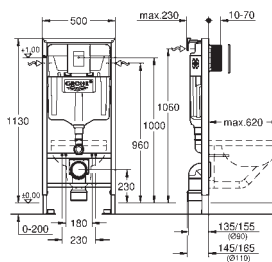

39 940 000	glossy black	4005176737879	281.19

Rapid SL
3-in-1 set for WC, 1.13 m installation height
flushing cistern GD 2, 6 - 3 l
Consisting of:
Rapid SL element for WC (38 528 001)
Skate Cosmopolitan flush plate, glossy black (38 732 KV0)
front wall brackets (38 558 00M)