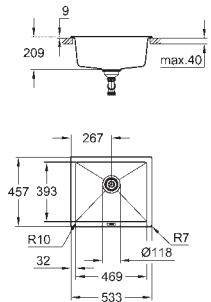

K700U

Composite sink

model: K700U 60-C 53.3/45.7 1.0

mounting type: top mount or undermount

material: quartz composite

GROHE Whisper

min. cabinet size: 600 mm

dimensions: 533 x 457 mm

1 bowl: 469 x 393 x 205 mm

outer radius: R7, inner bowl radius: R10

GROHE FastFixation installation system

cut-out (top mount): 518 x 442 mm

cut-out (undermount): 468 x 390 mm

drainer: Ø 3.5"/90 mm basket strainer waste

accessories included: waste kit, basket strainer waste, mounting set

optional push to open excenter (40 986 SD0)

amount of fasteners included (top mount): 6

amount of fasteners included (undermount): 6

heat resistant up to 180° C

31 655 AP0	granite black	4005176521386	387.36