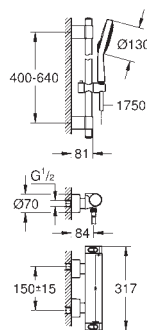

Grotherm 2000
Thermostatic shower mixer 1/2" with shower set
Consisting of:
Grotherm 2000 thermostat shower mixer (34 469)
Power&Soul Cosmopolitan shower set 130/600 mm rail (27 731 000)

34 195 001	Chrome	4005176926631	381.24