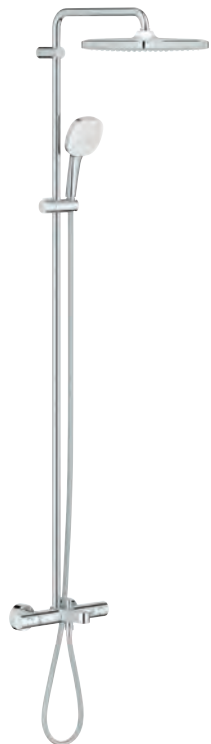

Tempesta System 250 Cube

Shower system with bath thermostat for wall mounting

Consisting of:

horizontal swivable 390 mm projection shower arm

exposed thermostatic shower

with Aquadimmer function

allows change between:

head shower Tempesta 250 Cube (26 685)

spray pattern:

Rain

head shower with white rear cover

with ball joint

rotation angle $\pm 10^\circ$

bath inlet

separate diverter for hand shower

hand shower Tempesta Cube 110 (27 571)

2 spray patterns:

Rain, Jet

adjustable height via gliding element

RotaflexTwistStop shower hose 1750 mm 1/2" x 1/2" (28 410)

GROHE Water Saving - Less water, perfect flow

maximum flow rate (at 3 bar): 20 l/min

GROHE TurboStat compact cartridge with wax thermoelement

GROHE SafeStop safety button at 38°C

(calibration required)

GROHE SafeStop Plus optional temperature limiter at 43°C included

GROHE SmartSwitch - easily rotate the dial to enjoy your preferred spray option

GROHE DreamSpray perfect spray pattern

ShockProof silicone ring prevents damage caused by a shower falling

GROHE Long-Life finish

SpeedClean anti-limescale system

Inner WaterGuide for a longer life

TwistStop preventing the hose from twisting

suitable for instantaneous heaters from 18 kW/h

minimum flow rate 7 l/min.

professional edition