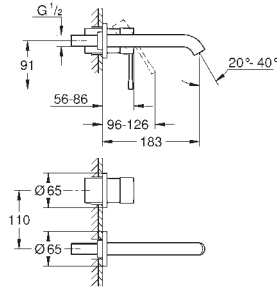

Ref. No.	Colour	EAN	Retail Guide Price (£)
29 192 001	Chrome	4005176698279	240.88
29 192 DC1	supersteel	4005176711770	337.23
29 192 GL1	cool sunrise	4005176711800	361.32
29 192 GN1	brushed cool sunrise	4005176711817	385.41
29 192 DA1	warm sunset	4005176711763	361.32
29 192 DL1	brushed warm sunset	4005176711787	385.41
29 192 A01	hard graphite	4005176711732	361.32
29 192 AL1	brushed hard graphite	4005176711749	385.41
29 192 KF1	phantom black	4005176782411	337.23

Essence

2-hole basin mixer

M-Size

wall mounted

set for final installation for

23 571 000 / 32 635 000

without concealed body

metal escutcheon

metal lever

GROHE Long-Life finish

GROHE Water Saving - Less water, perfect flow

maximum flow rate (at 3 bar): 5 l/min

GROHE AquaGuide adjustable mousseur

centre distance 110 mm

projection 183 mm

professional edition

replaces Essence two-hole basin mixer 19 408 xx1

29 193 001	Chrome	4005176698286	271.38
29 193 DC1	supersteel	4005176711954	379.92
29 193 GL1	cool sunrise	4005176711985	407.06
29 193 GN1	brushed cool sunrise	4005176711992	434.20
29 193 DA1	warm sunset	4005176711947	407.06
29 193 DL1	brushed warm sunset	4005176711961	434.20
29 193 A01	hard graphite	4005176711916	407.06
29 193 AL1	brushed hard graphite	4005176711923	434.20
29 193 KF1	phantom black	4067393019886	379.92
ditto, projection 230 mm			

23 571 000

4005176334276

279.00

Single-lever mixer 1/2", universal concealed body for 2-hole basin mixers

19 408 001	Chrome	4005176307133	240.88
19 408 DC1	supersteel	4005176369964	337.23
19 408 GL1	cool sunrise	4005176426155	361.32
19 408 GN1	brushed cool sunrise	4005176426162	385.41
19 408 DA1	warm sunset	4005176426179	361.32
19 408 DL1	brushed warm sunset	4005176426186	385.41
19 408 A01	hard graphite	4005176426209	361.32
19 408 AL1	brushed hard graphite	4005176426193	385.41