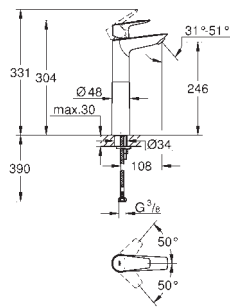

23 761 001	Chrome	4005176556449	138.13

BauEdge
Basin mixer 1/2"
XL-Size
for free-standing basins
monobloc installation
metal lever
GROHE Long-Life 28 mm ceramic cartridge
with temperature limiter
GROHE Long-Life finish
Lead and Nickel Free Inner Water Ways
GROHE Water Saving - Less water, perfect flow
maximum flow rate (at 3 bar): 5 l/min
rapid installation system
smooth body
flexible connection hoses
professional edition