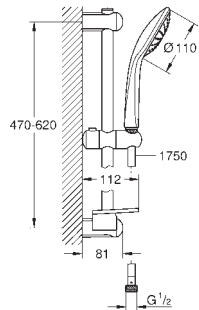

27 266 00E   Chrome   4005176890710   100.91

Euphoria 110 Mono Shower rail set 1 spray
Consisting of:
hand shower Euphoria Mono (27 265 000)
maximum flow rate (at 3 bar): 5.5 l/min
shower rail, 600 mm (27 499)
Silverflex shower hose 1750 mm 1/2" x 1/2" (28 388 000)
GROHE EasyReach tray
GROHE Water Saving Plus - extra efficient water usage, perfect flow
GROHE DreamSpray perfect spray pattern
GROHE Long-Life finish
GROHE FastFixation (upper bracket adjustable to adapt to existing holes)
SpeedClean anti-limescale system
Inner WaterGuide for a longer life
TwistStop preventing the hose from twisting
suitable for instantaneous heater
min. recommended pressure 1.0 bar

27 266 001   Chrome   4005176899812   100.91
ditto, maximum flow rate (at 3 bar): 21.7 l/min

SHOWERS