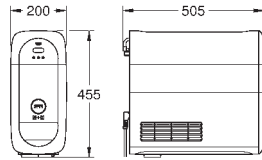

System requirements Apple

iPhone with iOS 14.0 or higher

System requirements Android

smart phone with Android 10.0 or higher

Mobile devices and GROHE Watersystems App*** are not included in delivery and have to be ordered separately via an authorised Apple store/store/iTunes or Google Play store.

* The Bluetooth word mark and logos are registered trademarks owned by Bluetooth SIG, Inc. and any use of such marks by Grohe AG is under license. Other trademarks and trade names are those of their respective owners.

** Apple, the Apple logo, iPod, iPod Touch, iPhone and iTunes are trademarks of Apple Inc., registered in the U.S. and other countries. Apple is not responsible for the function of this device or its compliance with safety and regulatory standards.

*** Available for free via iTunes app or Google Play store.