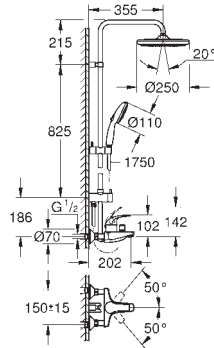

GROHE TEMPESTA SYSTEM 250

Ref. No.	Colour	EAN	Retail Guide Price (£)

26 674 001	Chrome	4005176766947	562.24

Tempesta System 250

Shower system with single lever bath mixer for wall mounting

with short shower rail for installation in showers

Consisting of:

horizontal 355 mm shower arm

exposed single-lever bath mixer with diverter handle

allows change between:

head shower Tempesta 250 (26 666)

spray pattern:

Rain

head shower with white rear cover

with ball joint

rotation angle $\pm 10^\circ$

bath inlet

separate diverter for hand shower

hand shower Tempesta 110 (28 419)

3 spray patterns:

Rain, Jet, Massage

adjustable height via gliding element

RotaflexTwistStop shower hose 1750 mm 1/2" x 1/2" (28 410)

maximum flow rate (at 3 bar): 7.4 l/min

GROHE Water Saving - Less water, perfect flow

GROHE SilkMove 46 mm ceramic cartridge

GROHE SmartSwitch - easily rotate the dial to enjoy your preferred spray option

GROHE DreamSpray perfect spray pattern

ShockProof silicone ring prevents damage caused by a shower falling

GROHE Long-Life finish

SpeedClean anti-limescale system

Inner WaterGuide for a longer life

TwistStop preventing the hose from twisting

suitable for instantaneous heaters from 18 kW/h

minimum flow rate 7 l/min.

min. recommended pressure 1.0 bar

professional edition

26 305 002	Chrome	4005176767043	479.63