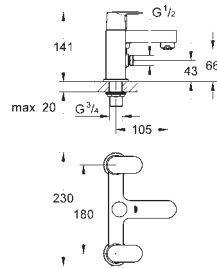

GROHE EUROSMART COSMOPOLITAN

Ref. No.   Colour   EAN   Retail Guide Price (£)

25 129 000   Chrome   4005176905216   225.63

Eurosmart Cosmopolitan
Two-handed Bath/Shower mixer 1/2"
deck mounted
metal handles
GROHE Long-Life headpart 3/4"
automatic diverter: bath/shower
integrated non-return valve
in the shower outlet 1/2"
GROHE Long-Life finish
min. recommended pressure 0.3 bar