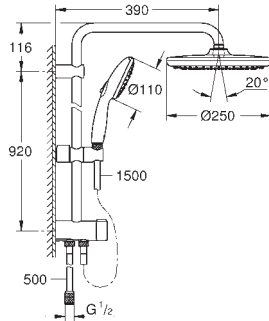

GROHE TEMPESTA SYSTEM 250

Ref. No.	Colour	EAN	Retail Guide Price (£)
26 675 001	Chrome	4005176766954	281.41

Tempesta System 250
Flex shower system with diverter for wall mounting
Consisting of:
horizontal 390 mm shower arm, adjustable before installation
change by diverter between hand shower, head shower or head shower Eco setting
head shower Tempesta 250 (26 666)
2 spray patterns (via diverter):
Rain, SmartRain
head shower with white rear cover
with ball joint
rotation angle $\pm 10^\circ$
hand shower Tempesta 110 (28 419)
3 spray patterns:
Rain, Jet, Massage
adjustable height via gliding element
distance between diverter and upper bracket: 920 mm
shower hose Relexaflex 1500 mm (28 151)
Relexaflex shower hose 500 mm (22 115)
flexible installation: connection to faucet / wall union for water supply with 1/2" thread of the 500 mm shower hose
maximum flow rate (at 3 bar): 7.9 l/min
GROHE Water Saving - Less water, perfect flow
GROHE SmartSwitch - easily rotate the dial to enjoy your preferred spray option
GROHE DreamSpray perfect spray pattern
ShockProof silicone ring prevents damage caused by a shower falling
GROHE Long-Life finish
SpeedClean anti-limescale system
Inner WaterGuide for a longer life
suitable for instantaneous heaters from 18 kW/h
minimum flow rate 7 l/min.
min. recommended pressure 1.0 bar
professional edition

SHOWERS

26 979 001	Chrome	4005176766961	281.41