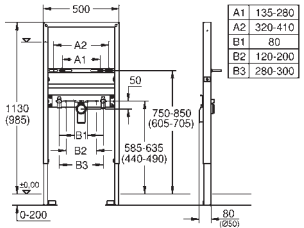

39 052 000   **4005176935961**   **198.51**

Rapid SL
Element for wash basin, single hole installation, height adjustable with noise protection

1.13 m finished installation height
for on-the-wall installations or studded walls

- powder coated steel frame, self-supporting for dry-cladding, completely pre-assembled with fixed connections
- quick adjustment, lockable fixing material
- TÜV approved
- fixing and connecting traverse, height adjustable

Includes

1. wash basin fixing bolts with fixing device for ceramic
   - variable distance of fixing bolts
   - HT-outlet bend Ø 50 mm
   - seal Ø 32 mm
   - 2 noise protected fitting connections 1/2"
2. for on-the-wall installation please order wall brackets 38 558 00M (sold separately)