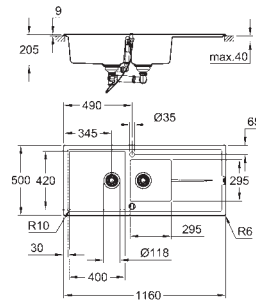

K400

Composite sink with drainer
model: K400 80-C 116/50 1.5 rev
mounting type: top mount
material: quartz composite

GROHE Whisper

min. cabinet size: 800 mm
dimensions: 1160 x 500 mm
1 bowl: 400 x 420 x 205 mm
2 bowl: 295 x 295 x 205 mm
outer radius: R6, inner bowl radius: R10

GROHE FastFixation installation system

sink mountable left or right
cut-out: 1140 x 480 mm
drainer: automatic waste fitting
accessories included: automatic waste fitting with rotary handle, waste kit, basket strainer waste, mounting set
optional push to open excenter (40 986 SD0)
amount of fasteners included (top mount): 10
heat resistant up to 180° C

31 656 AP0	granite black	4005176521409	267.25