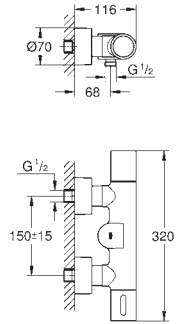

GROHE EUROSMART COSMOPOLITAN E

Ref. No.   Colour   EAN   Retail Guide Price (£)

36 457 000   Chrome   4005176494765   1,036.36

Eurosmart Cosmopolitan E Special
Infra-red electronic shower mixer with thermostatic temperature control
with infrared sensor for bi-directional communication for monitoring, configuration and servicing
6V lithium battery, type CR-P2
battery lifetime approx. 7 years (150 actuations a day)
ergonomic metal handle
GROHE Long-Life finish
GROHE CoolTouch
non-return valve
dirt strainers
GROHE SafetyPlus fixed temperature stop
temperature scale handle with pre-adjustable safety stop between 35°C and 41°C (calibration required)
metal temperature safety stop
full unmixed hot or cold water in extreme handle position for legionella sampling
shower bottom outlet 1/2" with integrated non return-valve
with S-unions, chrome nuts and covers
self-sealing escutcheons
multistage battery status display
7 pre-set programs
auto flush
thermal disinfection
cleaning mode
additional functions and precise settings
by remote control 36 407
CE approved
noise classification 1 in accordance with DIN4109