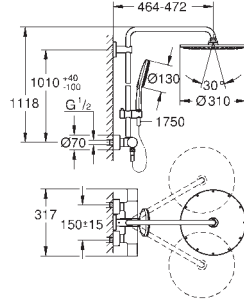

GROHE RAINSHOWER SMARTACTIVE SYSTEM

Ref. No.	Colour	EAN	Retail Guide Price (£)

27 968 001	Chrome	4005176533006	1,190.51

Rainshower SmartActive 310
Shower system with thermostat for wall mounting

Consisting of:

horizontal swivable 450 mm projection shower arm

exposed thermostatic shower

with Aquadimmer function

allows change between:

head shower Rainshower Cosmopolitan 310

maximum flow rate (at 3 bar): 9.5 l/min

material: metal

with ball joint

rotation angle $\pm 15^\circ$

hand shower Rainshower SmartActive 130

maximum flow rate (at 3 bar): 8.5 l/min

adjustable height via gliding element

Silverflex shower hose 1750 mm

GROHE TurboStat compact cartridge with wax thermoelement

GROHE Water Saving - Less water, perfect flow

GROHE SafeStop safety button at 38°C

(calibration required)

GROHE SafeStop Plus optional temperature limiter at 43°C included

GROHE CoolTouch prevents scalding on hot surfaces

GROHE DreamSpray perfect spray pattern

GROHE SmartTip showering spray selection via push of a ring

GROHE Long-Life finish

GROHE FastFixation upper bracket adjustable

SpeedClean anti-limescale system

suitable for instantaneous heaters from 18 kW/h

minimum flow rate 7 l/min.

27 966 001	Chrome	4005176532993	1,190.51

ditto, with non-restricted flow