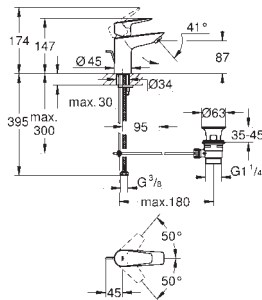

23 894 001	Chrome	4005176554896	84.76

BauEdge
Basin mixer 1/2"
S-Size
monobloc installation
metal lever
GROHE Long-Life 28 mm ceramic cartridge
with temperature limiter
GROHE Long-Life finish
GROHE Water Saving - Less water, perfect flow
maximum flow rate (at 3 bar): 3.5 l/min
Lead and Nickel Free Inner Water Ways
GROHE LowFlow mousseur
rapid installation system
plastic pop-up waste set 1 1/4"
flexible connection hoses
professional edition