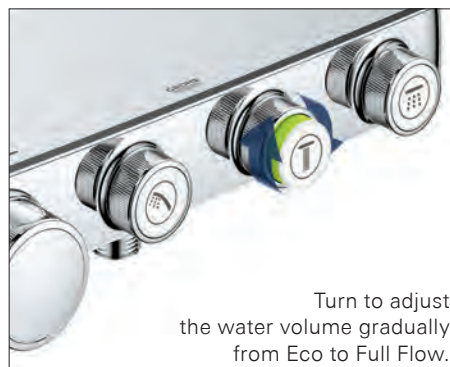

Push the button to start the shower.

Turn to adjust the water volume gradually from Eco to Full Flow.