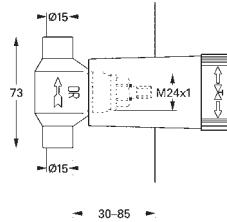

29 801 000   EAN: 4005176504846   Retail Guide Price (£): 25.47

Concealed stop-valve, 1/2"
pre-assembled headpart 1/2"
short spindle
protection sleeve
soldered connection Ø15 mm
DR-brass

29 804 000   EAN: 4005176504877   Retail Guide Price (£): 47.13

ditto, soldered connection Ø 22 mm