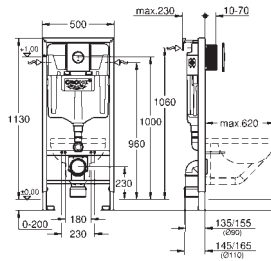

Rapid SL
3-in-1 set for WC, 1.13 m installation height with flushing cistern 6 - 3 I
including WRAS approved filling valve
Consisting of:
Rapid SL element for WC (38 528 001)
Nova Cosmopolitan flush plate, chrome (38 765 000)
front wall brackets (38 558 00M)

39 501 000	Chrome	4005176453878	315.84