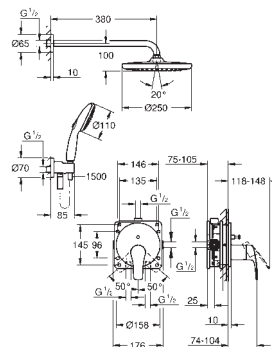

25 288 000   Chrome   4005176791642   528.93

Eurosmart
Concealed shower system with Tempesta 250
Consisting of:
concealed single-lever mixer with 2-way diverter (24 043)
GROHE Rapido SmartBox universal rough-in box, 1/2" (35 604)
Tempesta 250 head shower set 9.5 l/min (26 668) including horizontal shower arm
380 mm
Tempesta 110 hand shower 2 sprays (27 597)
shower outlet elbow 1/2" with wall shower holder (28 679)
Rotaflex shower hose 1500 mm 1/2" x 1/2" (28 409)
optional flow regulator 9.5 l/min included for hand shower