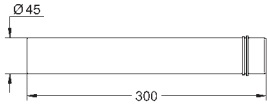

GROHE SPARE PARTS FOR SANITARY SYSTEMS

Ref. No.	Colour	EAN	Retail Guide Price (£)
43 352 000		4005176832413	6.61

43 352 000
Flush pipe 300 mm
length 300 mm