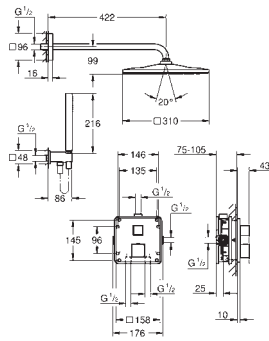

GROHE GROHTHERM 2 HANDLE TRIM SETS

Ref. No.	Colour	EAN	Retail Guide Price (£)

34 868 000	Chrome	4005176791574	1,246.90

Grohtherm Cube

Concealed shower system with Rainshower Mono 310 Cube

Consisting of:

- concealed thermostatic shower mixer for 2 outlets with integrated shut off/diverter valve (24 154)
- GROHE Rapido SmartBox universal rough-in box, 1/2" (35 604)
- Rainshower Mono 310 Cube head shower set (26 563) including horizontal shower arm 422 mm (26 145)
- Euphoria Cube Stick hand shower 1 spray (27 698)
- shower outlet elbow 1/2" with holder (26 659)
- Silverflex shower hose 1.500 mm (28 364)
- optional flow regulator 9.5 l/min included for hand shower and head shower