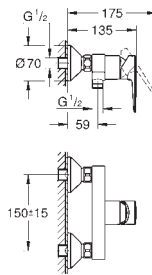

23 635 001   Chrome   4005176556524   84.76

BauEdge
Single-lever shower mixer 1/2"
wall mounted
metal lever
GROHE Long-Life 35 mm ceramic cartridge
with temperature limiter
GROHE Long-Life finish
adjustable flow rate limiter
shower bottom outlet 1/2" with
integrated non return-valve
protected against backflow
S-unions
metal wall escutcheon
professional edition