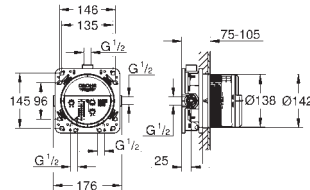

GROHE RAPIDO SMARTBOX

Ref. No.   Colour   EAN   Retail Guide Price (£)

35 604 000

4005176698774

80.96

Rapido SmartBox
Universal rough-in box, 1/2"
3 outlets 1/2"
2 inlets below, 1/2"
installation depth 75-105 mm
connection unit in DR brass
pre-mounted flushing plug
stable build-in box and protective cover
fixing options for solid walls and dry cladding
gasket
without set for final installation
professional edition

14 055 000

4005176413520

104.69

Backflow protection combination (DIN-EN1717)
retrofit set for protection against backflow in combination with integrated inlet-, pop-up and waste systems
replaces separate pipe interrupter for residential use
fits trim sets for 2 outlets made for combination with GROHE Rapido SmartBox: Grohtherm SmartControl, SmartControl Mixer, Grohtherm 2-handle thermostats, single-lever mixers