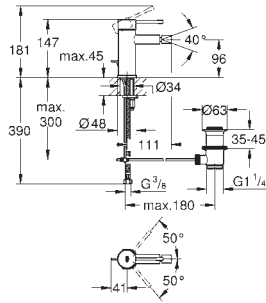

24 178 001	Chrome	4005176698415	187.52
24 178 DC1	supersteel	4005176712395	262.53
24 178 GL1	cool sunrise	4005176712425	281.28
24 178 GN1	brushed cool sunrise	4005176712432	300.03
24 178 DA1	warm sunset	4005176712388	281.28
24 178 DL1	brushed warm sunset	4005176712401	300.03
24 178 A01	hard graphite	4005176711701	281.28
24 178 AL1	brushed hard graphite	4005176711718	300.03

Essence
Bidet mixer 1/2"
S-Size
monobloc installation
metal lever
28 mm ceramic cartridge
with **GROHE SilkMove**
with temperature limiter
GROHE Long-Life finish
GROHE Water Saving - Less water, perfect flow
maximum flow rate (at 3 bar): 5 l/min
GROHE FastFixation Plus installation system
ball-joint mousseur
pop-up waste set 1 1/4"
flexible connection hoses
professional edition
replaces Essence bidet mixer 32 935 xx1