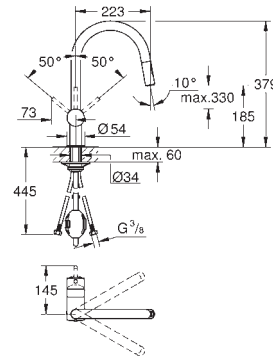

32 321 002	Chrome	4005176465109	252.89
32 321 DC2	supersteel	4005176465116	328.75
32 321 GN2	brushed cool sunrise	4005176618529	379.32
32 321 DL2	brushed warm sunset	4005176488764	379.32
32 321 AL2	brushed hard graphite	4005176488740	379.32

Minta
Single-lever sink mixer 1/2"
C-spout
monobloc installation
GROHE Long-Life finish
GROHE SilkMove 46 mm ceramic cartridge
GROHE EasyDock guarantees easy retraction and smooth docking back to the starting position
pull-out dual spray
diverter: laminar spray/SpeedClean shower jet
adjustable flow rate limiter
swivel tubular spout
swivel area 360°
integrated non-return valve
protected against backflow
flexible connection hoses
rapid installation system
maximum flow rate (at 3 bar): 9 l/min