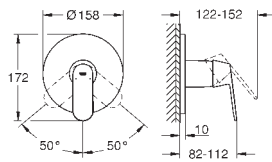

24 044 000   Chrome   4005176465185   144.45

Eurosmart Cosmopolitan
Single-lever shower mixer trim
set for final installation for
GROHE Rapido SmartBox 35 600/35 604
GROHE SilkMove 46 mm ceramic cartridge
GROHE Long-Life finish
wall escutcheon with **GROHE FastFixation**
(covered escutcheon- and shaft sealing, covered fixing)
metal escutcheon, retroactively 6° adjustable
metal lever
flow performance:
outlet B or C = 30 l/min
without roughing-in-set

35 604 000   4005176698774   80.96
GROHE Rapido SmartBox universal rough-in box for concealed installation