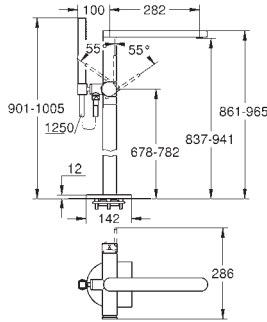

GROHE PLUS

Ref. No.	Colour	EAN	Retail Guide Price (£)
23 846 003	Chrome	4005176496684	1,785.09
23 846 DC3	supersteel	4005176574177	2,499.12
23 846 AL3	brushed hard graphite	4005176585722	2,856.13

GROHE Plus
Single-lever bath mixer 1/2", floor mounted
set for final installation for 45 984 001
without roughing-in-set
GROHE SilkMove 35 mm ceramic cartridge
with temperature limiter
GROHE Long-Life finish
automatic diverter: bath/shower
spout with laminar mousseur
projection 282 mm
integrated non-return valve
in the shower outlet 1/2"
with shower holder
hand shower Euphoria Cube 6.6 l/min
Silverflex shower hose 1250 mm (28 362)
protected against backflow
min. recommended pressure 1.0 bar

45 984 001	Chrome	4005176992056	552.23
Rough-in set 1/2" for floor-mounted mixers/spouts			
29 086 000		4005176935497	406.28
Rough-in set 1/2" for floor-mounted mixers/spouts			

13 404 003	Chrome	4005176529788	164.41
13 404 DC3	supersteel	4005176574115	230.18

GROHE Plus
Bath spout
wall mounted
GROHE Long-Life finish
laminar mousseur
male thread 1/2"
projection 168 mm