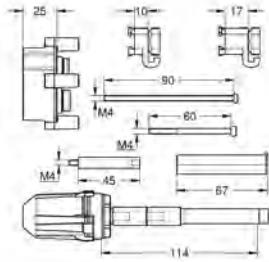

GROHE RAPIDO SMARTBOX

Ref. No.	Colour	EAN	Retail Guide Price (£)

14 057 000		4005176466304	118.46

Universal extension set single-lever mixers, 50 mm
fits for concealed single-lever mixers in combination with **GROHE Rapido SmartBox**