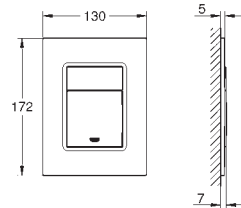

Skate Cosmopolitan S
Flush plate
for dual flush or start & stop actuation
for pneumatic drop valve AV1
compatible with Rapid SL/GD2 1.13 m
for vertical installation
130 x 172 mm
material: ABS
GROHE Long-Life finish
GROHE Water Saving - Less water, perfect flow
flush plate with magnetic holder and fixing brackets included
compatible with Rapid SLX
for use with Rapid SL and Uniset with GD 2 cistern please order shaft 40 911 000 (sold separately)
for use with Rapid SL and Uniset 0.82 m installation height please order shaft 40 950 000 (sold separately)

37 624 000	Chrome	4005176416095	106.42
37 624 DC0	supersteel	4005176416125	191.57
37 624 AL0	brushed hard graphite	4005176529115	191.56