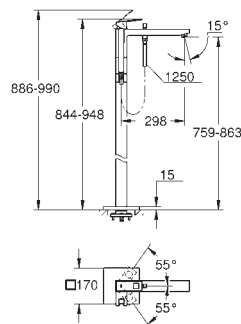

23 672 001	Chrome	4005176429002	1,853.62
23 672 DC1	supersteel	4005176525094	2,595.07
23 672 AL1	brushed hard graphite	4005176585555	2,965.80

Eurocube
Single-lever bath mixer 1/2", floor mounted
set for final installation for
45 984 001
29 038 001
29 086 000
without roughing-in-set
GROHE SilkMove 35 mm ceramic cartridge
with temperature limiter
GROHE Long-Life finish
automatic diverter: bath/shower
spout with mousseur
Euphoria Cube+ Stick hand shower 6.6 l/min (26 467)
Silverflex shower hose 1250 mm (28 362)
projection 298 mm
integrated non-return valve
in the shower outlet 1/2"
protected against backflow
with shower holder

45 984 001	Chrome	4005176992056	552.23

Rough-in set 1/2" for floor-mounted mixers/spouts

29 086 000		4005176935497	406.28

Rough-in set 1/2" for floor-mounted mixers/spouts