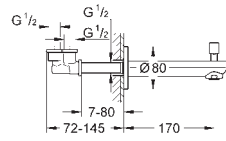

GROHE EUROSMART COSMOPOLITAN

Ref. No.	Colour	EAN	Retail Guide Price (£)

13 262 000	Chrome	4005176877391	117.15

Eurosmart Cosmopolitan
Bath spout
wall mounted
GROHE Long-Life finish
mousseur
automatic diverter: bath/shower
male thread 1/2"
projection 170 mm