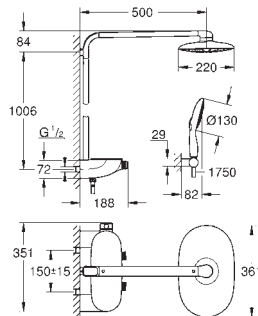

26 361 000   Chrome   4005176347580   1,594.32

**Rainshower System SmartControl Mono 360
Shower system with thermostat for wall mounting**

Consisting of:
horizontal 500 mm shower arm
exposed SmartControl thermostat
allows change between:
head shower Rainshower Mono 360, spray plate chrome
GROHE PureRain/GROHE Rain O² spray*
Power&Soul 130 hand shower, spray plate white (27 673)
hand shower wall holder (27 055)
Silverflex shower hose 1750 mm 1/2" x 1/2" (28 388 000)
min. recommended pressure 1.5 bar
GROHE DreamSpray perfect spray pattern
GROHE Long-Life finish
GROHE CoolTouch prevents scalding on hot surfaces
GROHE TurboStat compact cartridge with wax thermoelement
GROHE Water Saving - Less water, perfect flow
GROHE SafeStop safety button at 38°C
(calibration required)
GROHE SafeStop Plus optional temperature limiter at 43°C included
GROHE SmartControl push for ON-OFF, turn for volume adjustment from GROHE Water Saving to Full Flow
GROHE EasyReach shower tray
SpeedClean anti-limescale system
Inner WaterGuide for a longer life
suitable for instantaneous heaters from 18 kW/h
TwistStop preventing the hose from twisting
* to be decided during initial installation; factory default setting: GROHE PureRain

26 361 LS0   moon white   4005176409707   1,594.32
ditto, head shower with white spray plate

SHOWERS