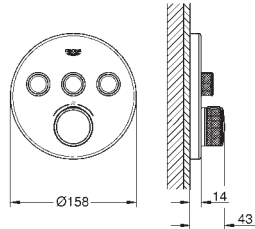

GROHE GROHTHERM SMARTCONTROL

Ref. No.	Colour	EAN	Retail Guide Price (£)
29 904 LS0	moon white	4005176413568	838.72

Grotherm SmartControl
Thermostat for concealed installation with 3 valves
set for final installation for
GROHE Rapido SmartBox 35 600/35 604
metal wall escutcheon with **GROHE FastFixation** (covered escutcheon and shaft sealing, covered fixing), retroactively 6° adjustable
GROHE Long-Life finish
GROHE SmartControl push for ON-OFF, turn for volume adjustment from GROHE Water Saving to Full Flow
exchangeable symbols
GROHE TurboStat compact cartridge with wax thermoelement
GROHE ProGrip with knurl structure
GROHE SafeStop safety button at 38°C
(calibration required)
GROHE SafeStop Plus optional temperature limiter at 43°C or 46°C included
built-in non return valve and dirt strainers
multiple outlets can be run simultaneously
cover plate in moon white acrylic glass
without roughing-in-set
flow performance:
outlet A = 23 l/min
outlet B = 27 l/min
outlet C = 23 l/min
outlet A + B = 33 l/min
outlet A + B + C = 36 l/min

35 604 000		4005176698774	80.96

GROHE Rapido SmartBox universal rough-in box for concealed installation

29 152 LS0	moon white	4005176413575	520.00