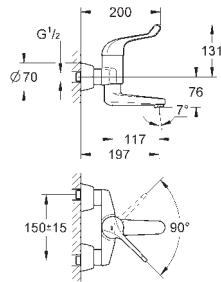

GROHE EUROECO SINGLE SEQUENTIAL

Ref. No.	Colour	EAN	Retail Guide Price (£)

32 792 000	Chrome	4005176871924	469.32

Euroeco Single Sequential
Single-lever safety basin mixer 1/2"
wall mounted

GROHE Long-Life finish
maximum flow rate (at 3 bar): 8 l/min
ceramic cartridge
adjustable flow rate limiter
adjustable temperature limiter
adjustable minimum flow rate 6 l/min.
cast swivel spout, lockable with flow straightener
projection 197 mm
metal lever
lever length 120 mm
S-unions

32 793 000	Chrome	4005176871931	489.06

ditto, projection 256 mm