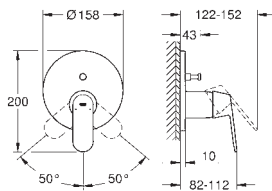

24 045 000   Chrome   4005176465291   158.89

Eurosmart Cosmopolitan
Single-lever mixer with 2-way diverter
set for final installation for
GROHE Rapido SmartBox 35 600/35 604
GROHE SilkMove 46 mm ceramic cartridge
GROHE Long-Life finish
wall escutcheon with **GROHE FastFixation**
(covered escutcheon- and shaft sealing, covered fixing)
metal escutcheon, retroactively 6° adjustable
metal lever
automatic 2-way diverter
flow performance:
outlet B = 27 l/min, outlet C = 27 l/min
without roughing-in-set

35 604 000   4005176698774   80.96
GROHE Rapido SmartBox universal rough-in box for concealed installation