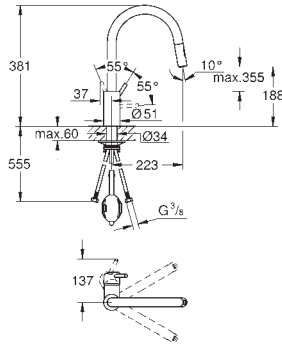

Concetto
Single-lever sink mixer 1/2"
high spout
monobloc installation
GROHE Long-Life finish
GROHE SilkMove 35 mm ceramic cartridge
GROHE EasyDock guarantees easy retraction and smooth docking back to the starting position
Lead and Nickel Free Inner Water Ways
pull-out dual spray
diverter: laminar spray/SpeedClean shower jet
adjustable flow rate limiter
swivel tubular spout
swivel area 360°
protected against backflow
flexible connection hoses
metal fixation set
maximum flow rate (at 3 bar): 9.5 l/min

32 663 003	Chrome	4005176466854	262.12
32 663 DC3	supersteel	4005176466861	340.74