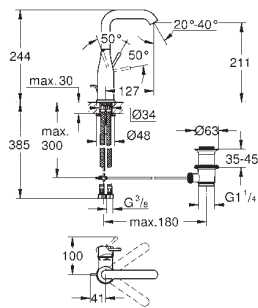

Essence
Single-lever basin mixer 1/2"
L-Size
monobloc installation
metal lever
28 mm ceramic cartridge
with **GROHE SilkMove**
with temperature limiter
GROHE Long-Life finish
GROHE Water Saving mousseur 5.7 l/min
GROHE AquaGuide adjustable mousseur
GROHE FastFixation Plus installation system
swivel spout with mousseur
and stop limiter
pop-up waste set 1 1/4"
flexible connection hoses

23 541 001	Chrome	4005176313912	234.78

Essence
Single-lever basin mixer 1/2"
L-Size
monobloc installation
metal lever
28 mm ceramic cartridge
with **GROHE SilkMove**
with temperature limiter
GROHE Long-Life finish
GROHE Water Saving mousseur 5.7 l/min
GROHE AquaGuide adjustable mousseur
GROHE FastFixation Plus installation system
swivel spout with mousseur
and stop limiter
smooth body
flexible connection hoses