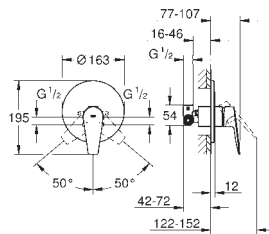

29 078 001   Chrome   4005176556555   136.75

BauEdge
Single-lever shower mixer 1/2"
concealed installation
Consisting of:
set for final installation
metal lever
concealed body
GROHE Long-Life 46 mm ceramic cartridge
GROHE Long-Life finish
adjustable flow rate limiter
escutcheon- and shaft-sealing
optional temperature limiter (46 375 000)
professional edition