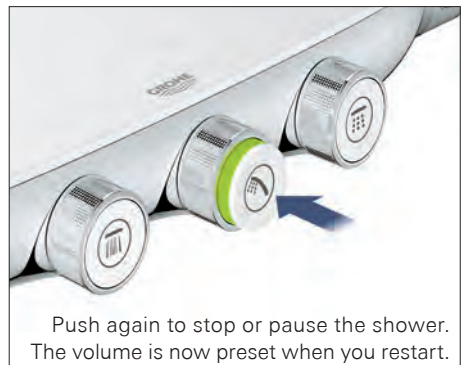

Turn to adjust the water volume gradually from Eco to Full Flow.

Push again to stop or pause the shower. The volume is now preset when you restart.