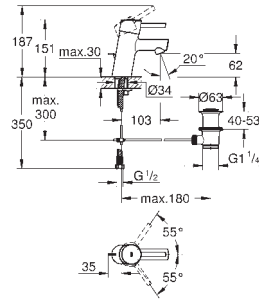

GROHE CONCETTO

Ref. No.   Colour   EAN   Retail Guide Price (£)

32 202 10L   Chrome   4005176903960   131.22

Concetto
Basin mixer 1/2"
S-Size
monobloc installation
metal lever
GROHE SilkMove 35 mm ceramic cartridge
GROHE Long-Life finish
GROHE FastFixation installation system
mousseur
pop-up waste set 1 1/4"
flexible connection hoses
optional temperature limiter (46 375 000)
min. recommended pressure 0.3 bar