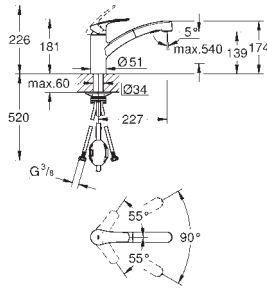

GROHE EUROSMART

Ref. No.	Colour	EAN	Retail Guide Price (£)
30 305 001	Chrome	4005176635465	186.18
30 305 DC1	supersteel	4005176635472	242.03

Eurosmart
Single-lever sink mixer 1/2"
low spout
monobloc installation
GROHE Long-Life finish
GROHE SilkMove 35 mm ceramic cartridge
flow strainer
with integrated temperature limiter
pull-out dual spray control - switches between regular flow and spray
diverter: laminar spray/SpeedClean shower jet
automatic return to laminar spray
adjustable flow rate limiter
swivel cast spout
swivel area 90°
Lead and Nickel Free Inner Water Ways
flexible connection hoses 3/8"
metal fixation set
protected against backflow
maximum flow rate (at 3 bar): 10.5 l/min
professional edition

30 506 000	Chrome	4005176723667	145.03