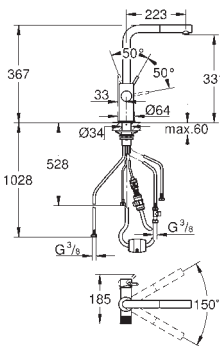

GROHE Blue Pure Minta Filter tap with pull-out mousseur
Consisting of:
GROHE Blue single-lever sink mixer with filter function
monobloc installation
L-spout
pull out mousseur spout
separate handle for filtered water
28 mm ceramic cartridge
with **GROHE SilkMove**
swivel tubular spout
swivel area 360°
separate inner water ways for filtered
and non-filtered water
flexible connection hoses
the faucet must be installed with a filter starter set of your choice

30 591 000	Chrome	4005176745034	696.07