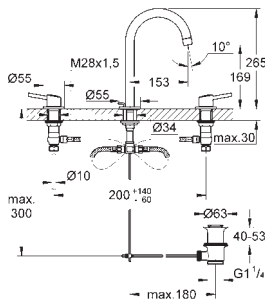

20 216 001	Chrome	4005176888373	272.44

Concetto
Three-hole basin mixer 1/2"
L-Size
ceramic headpart
GROHE Long-Life finish
GROHE FastFixation installation system
with centering support
spout with mousseur
pop-up waste set 1 1/4"
pressure-proof, flexible connection hoses between middle-body and side valves