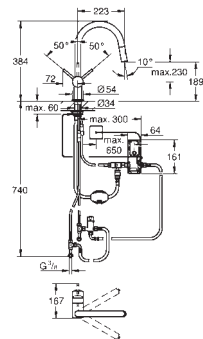

Minta Touch
Electronic single-lever sink mixer 1/2"
C-spout
monobloc installation
Touch: activation of water via skin contact
battery supply 6 V lithium-battery, type CR-P2
CE approved
solenoid valve
fixed value mixing valve
automatically stops after 60 sec. (factory set)
type of protection IP 44
GROHE Long-Life finish
GROHE SilkMove 46 mm ceramic cartridge
pull-out dual spray
diverter: laminar spray/SpeedClean shower jet
swivel tubular spout
swivel area 360°
protected against backflow
flexible connection hoses
rapid installation system
maximum flow rate (at 3 bar): 9 l/min

31 613 000	Chrome	4005176521973	465.43
31 613 DC0	supersteel	4005176521980	605.06
31 613 A00	hard graphite	4005176523601	651.61