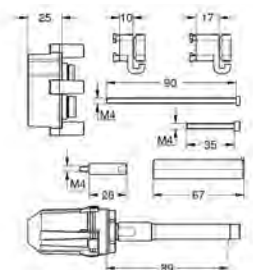

14 056 000

4005176466298

96.42

Universal extension set single-lever mixers, 25 mm
fits for concealed single-lever mixers in combination with GROHE Rapido SmartBox