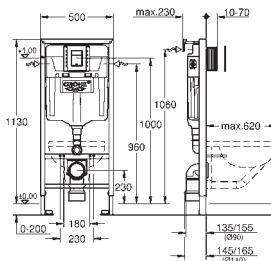

Rapid SL
3-in-1 set for WC, 1.13 m installation height with flushing cistern GD 2 , 6 I - 9 I
Consisting of:
Rapid SL element for WC (38 528 001)
Skate Cosmopolitan S flush plate, chrome (37 535 000)
front wall brackets (38 558 00M)
including revision shaft 40 911 000 for mounting of small flush plates

INSTALLATION SYSTEMS