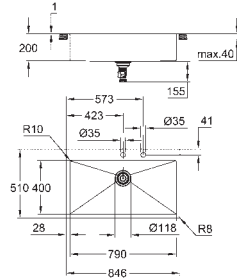

GROHE STAINLESS STEEL SINKS

Ref. No.	Colour	EAN	Retail Guide Price (£)

31 584 SD1	stainless steel	4005176607172	897.84

K800

Stainless steel sink

model: K800 90-S 84.6/51 1.0

mounting type: top mount or flush mount

material: stainless steel AISI 304 (V2A)

material thickness: 1 mm

GROHE Long-Life finish

finish: satin finish

GROHE Whisper

min. cabinet size: 900 mm

dimensions: 846 x 510 mm

1 bowl: 790 x 400 x 200 mm

outer radius: R3, inner bowl radius: R10

GROHE FastFixation installation system

cut-out (top mount): 831 x 495 mm (R3)

cut-out (flush mount): 831 x 495 mm (R3) (top step outer size: -847 x 511 -R8

deep -3.5 mm)

waste: Ø 3.5"/90 mm waste strainer with automatic waste fitting

accessories included: automatic waste fitting with rotary handle,

waste kit, basket strainer waste, mounting set

optional push to open excenter (40 986 SD0)

amount of fasteners included (top mount): 10

31 585 SD1	stainless steel	4005176607189	1,198.12

K800

Stainless steel sink

model: K800 120-S 102.4/51 2.0

mounting type: top mount or flush mount

material: stainless steel AISI 304 (V2A)

material thickness: 1 mm

GROHE Long-Life finish

finish: satin finish

GROHE Whisper

min. cabinet size: 1200 mm

dimensions: 1024 x 510 mm

1 bowl: 462 x 400 x 200 mm

2 bowl: 462 x 400 x 200 mm

outer radius: R3, inner bowl radius: R10

GROHE FastFixation installation system

cut-out (top mount): 1009 x 495 mm (R3)

cut-out (flush mount): 1009 x 495 mm (R3) (top step outer size: -1025 x 511 -R8

deep -3.5 mm)

waste: Ø 3.5"/90 mm waste strainer with automatic waste fitting

accessories included: automatic waste fitting with rotary handle,

waste kit, basket strainer waste, mounting set

optional push to open excenter (40 986 SD0)

amount of fasteners included (top mount): 12