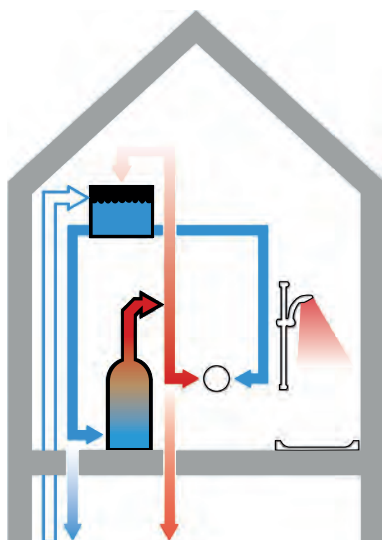

Fig 2

GRAVITY FED (LOW PRESSURE) SYSTEMS

Your home has:

- A cold water storage tank in the loft
- A hot water cylinder (usually in an airing cupboard)
- NO shower pump

How does it work?

1. 1 - Cold water is fed to a storage tank in the loft
2. 2 - Water passes to a cylinder where it is heated by a boiler circuit flow
3. 3 - The pressure of water is determined by distance from the bottom of cold water tank to the top of highest outlet (Fig 2)