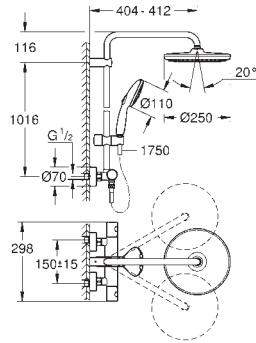

GROHE TEMPESTA SYSTEM 250

Ref. No.	Colour	EAN	Retail Guide Price (£)

26 670 001	Chrome	4005176766879	465.77