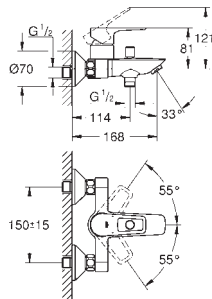

BauLoop
Single-lever bath/shower mixer 1/2"
wall mounted
metal lever
GROHE Long-Life 35 mm ceramic cartridge
with temperature limiter
GROHE Long-Life finish
adjustable flow rate limiter
automatic diverter: bath/shower
spout with mousseur
shower bottom outlet 1/2" with
integrated non return-valve
protected against backflow
S-unions
metal wall escutcheon
professional edition

29 081 001	Chrome	4005176556081	152.84