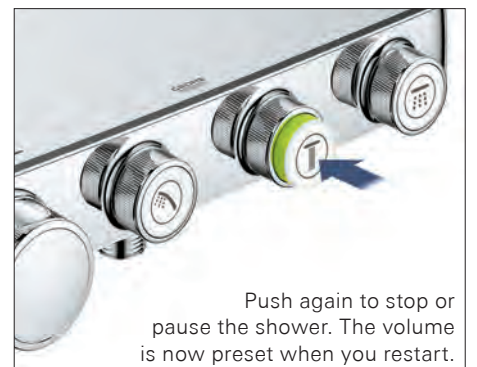

Turn to adjust the water volume gradually from Eco to Full Flow.

Push again to stop or pause the shower. The volume is now preset when you restart.