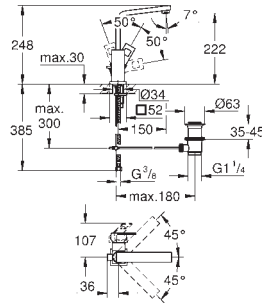

GROHE EUROCUBE

Ref. No.	Colour	EAN	Retail Guide Price (£)

23 135 00E	Chrome	4005176906732	296.41

Eurocube
Single-lever basin mixer 1/2"
L-Size
monobloc installation, metal lever
28 mm ceramic cartridge
with **GROHE SilkMove**
temperature limiter
GROHE Long-Life finish
GROHE Water Saving - Less water, perfect flow
maximum flow rate (at 3 bar): 5 l/min
SpeedClean mousseur
GROHE FastFixation Plus installation system
swivel tubular spout with stop limiter
pop-up waste set 1 1/4"
flexible connection hoses