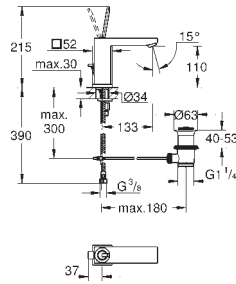

GROHE EUROCUBE JOY

Ref. No.   Colour   EAN   Retail Guide Price (£)

23 657 000   Chrome   4005176342110   298.33
Eurocube Joy
Basin mixer 1/2" M-Size
monobloc installation
metal lever
GROHE FeatherControl Joystick cartridge
GROHE Water Saving - Less water, perfect flow
maximum flow rate (at 3 bar): 5 l/min
SpeedClean mousseur
GROHE FastFixation Plus installation system
pop-up waste set 1 1/4"
flexible connection hoses