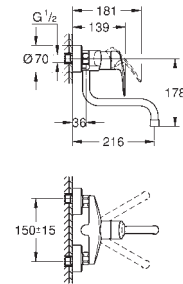

31 391 003   **Chrome**   **4005176635762**   **156.14**

Eurosmart
Single-lever sink mixer 1/2"
wall mounted
GROHE Long-Life finish
GROHE SilkMove 35 mm ceramic cartridge
mousseur
adjustable flow rate limiter
swivel tubular spout
swivel area 360°
projection 216 mm
integrated temperature limiter
S-unions
maximum flow rate (at 3 bar): 13.5 l/min
professional edition