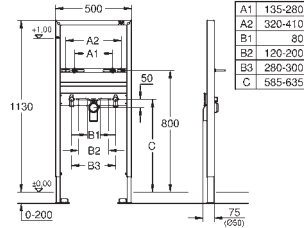

GROHE RAPID SL FOR WASH BASIN AND BIDET

Ref. No.   Colour   EAN   Retail Guide Price (£)

38 554 001   **4005176863806**   **141.39**

Rapid SL
Element for wash basin, single hole installation with noise protection

1.13 m finished installation height
for on-the-wall installations or studded walls

Includes

1. wash basin fixing bolts with fixing device for ceramic
   - variable distance of fixing bolts
   - HT-outlet bend Ø 50 mm
   - seal Ø 32 mm
   - 2 noise protected fitting connections 1/2"
2. for on-the-wall installation please order wall brackets 38 558 00M (sold separately)