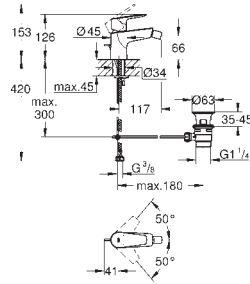

Ref. No.   Colour   EAN   Retail Guide Price (£)

23 331 001   Chrome   4005176556494   84.76

BauEdge
Bidet mixer 1/2"
monobloc installation
metal lever
GROHE Long-Life 28 mm ceramic cartridge
with temperature limiter
GROHE Long-Life finish
GROHE Water Saving - Less water, perfect flow
maximum flow rate (at 3 bar): 5 l/min
with ball joint
rapid installation system
plastic pop-up waste set 1 1/4"
flexible connection hoses
professional edition