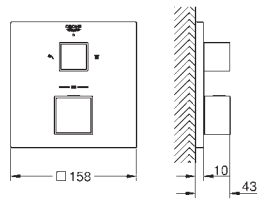

GROHE EUROCUBE

Ref. No.	Colour	EAN	Retail Guide Price (£)
24 154 000	Chrome	4005176481185	619.51
24 154 DC0	supersteel	4005176574238	867.31
24 154 AL0	brushed hard graphite	4005176585920	991.21

Grotherm Cube Thermostatic shower mixer for 2 outlets with integrated shut off/diverter valve

set for final installation for
GROHE Rapido SmartBox 35 600/35 604
GROHE TurboStat compact cartridge with wax thermoelement
GROHE Long-Life finish
wall escutcheon with **GROHE FastFixation**
(covered escutcheon- and shaft sealing, covered fixing)
metal escutcheon, retroactively 6° adjustable
printed head and hand shower symbol
GROHE SafeStop safety button at 38°C
(calibration required)
GROHE SafeStop Plus optional temperature limiter at 43°C or 46°C included
GROHE AquaDimmer, integrated shut off/diverter valve
flow performance:
outlet B = 27 l/min
outlet C = 30 l/min
without roughing-in-set

35 604 000		4005176698774	80.96
GROHE Rapido SmartBox universal rough-in box for concealed installation			

24 155 000	Chrome	4005176481192	619.51
24 155 DC0	supersteel	4005176574245	867.31
24 155 AL0	brushed hard graphite	4005176585937	991.21