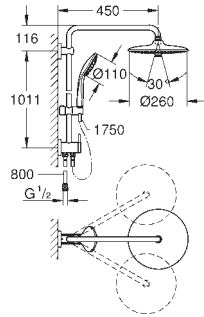

GROHE EUPHORIA SHOWER SYSTEM

Ref. No.	Colour	EAN	Retail Guide Price (£)
27 421 002	Chrome	4005176417924	517.78

Euphoria System 260 Shower system with diverter for wall mounting

Consisting of:

horizontal swivable 450 mm projection shower arm
change between hand and head shower
by using the diverter

head shower Euphoria 260 (26 457)

3 spray patterns:

Rain, SmartRain, Jet

maximum flow rate (at 3 bar): 7.5 l/min
with ball joint

rotation angle $\pm 15^\circ$

hand shower Euphoria 110 Massage
(27 239 000)

3 spray patterns:

Rain, SmartRain, Massage

maximum flow rate (at 3 bar): 8.5 l/min

adjustable height via gliding element

Silverflex shower hose 1750 mm 1/2" x 1/2" (28 388 000)

Silverflex shower hose 800 mm

connection to water supply with 1/2"-thread of

the 800 mm shower hose to faucet / wall union

GROHE Water Saving - Less water, perfect flow

GROHE DreamSpray perfect spray pattern

GROHE Long-Life finish

GROHE SprayDimmer (Stepless

flow rate reduction)

SpeedClean anti-limescale system

Inner WaterGuide for a longer life

TwistStop preventing the hose from twisting

suitable for instantaneous heaters from 18 kW/h

minimum flow rate 7 l/min.

min. recommended pressure 1.0 bar