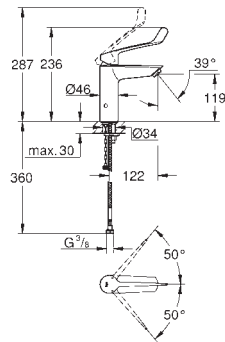

23 985 003   **Chrome**   **4005176643842**   **199.99**

Eurosmart Basin mixer 1/2" M-Size
thermostatic scalding protection
maximum temperature adjustable
thermal disinfection without re-adjustment of temperature
tool for thermal disinfection included
monobloc installation
long metal lever
lever length 147 mm
28 mm ceramic cartridge with **GROHE SilkMove**
adjustable flow rate limiter
Lead and Nickel Free Inner Water Ways
built-in non return valves
dirt strainers
maximum flow rate (at 3 bar): 4 l/min
Laminar flow straightener
GROHE FastFixation installation system
smooth body
flexible connection hoses
max. pressure differential 5:1
professional edition