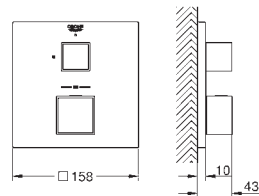

24 153 000	Chrome	4005176481178	555.75
24 153 DC0	supersteel	4005176574221	778.05
24 153 AL0	brushed hard graphite	4005176585913	889.20

Grohtherm Cube
Thermostatic mixer for 1 outlet with shut off valve
set for final installation for
GROHE Rapido SmartBox 35 600/35 604
GROHE TurboStat compact cartridge with wax thermoelement
GROHE Long-Life finish
wall escutcheon with **GROHE FastFixation**
(covered escutcheon- and shaft sealing, covered fixing)
metal escutcheon, retroactively 6° adjustable
GROHE SafeStop safety button at 38°C
(calibration required)
GROHE SafeStop Plus optional temperature limiter at 43°C or 46°C included
built-in non return valve
and dirt strainers
ceramic stop valve, 120°
flow performance:
outlet B = 27 l/min
outlet C = 30 l/min
without roughing-in-set

35 604 000		4005176698774	80.96
GROHE Rapido SmartBox universal rough-in box for concealed installation