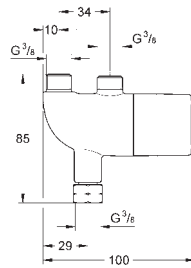

GROHE EUROECO SPECIAL

Ref. No.	Colour	EAN	Retail Guide Price (£)

34 487 000	Chrome	4005176936234	166.07

Grotherm Micro
Thermostatic scalding protection
temperature adjustment 15-43° C (± 2° C)
thermal disinfection without re-adjustment of temperature
connection 3/8" below with cap nut
above 3/8" male thread
GROHE TurboStat thermoelement
GROHE Long-Life finish
built-in non return valves
dirt strainer
without connection set