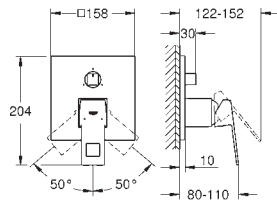

24 094 000	Chrome	4005176480638	256.99

Eurocube
Single-lever mixer with 3-way diverter
set for final installation for
GROHE Rapido SmartBox 35 600/35 604
GROHE SilkMove 46 mm ceramic cartridge
wall escutcheon with **GROHE FastFixation**
(covered escutcheon- and shaft sealing, covered fixing)
metal escutcheon, retroactively 6° adjustable
metal lever
3-way diverter
flow performance:
outlet A = 27 l/min,
outlet B = 27 l/min,
outlet C = 27 l/min
without roughing-in-set

35 604 000		4005176698774	80.96
GROHE Rapido SmartBox universal rough-in box for concealed installation