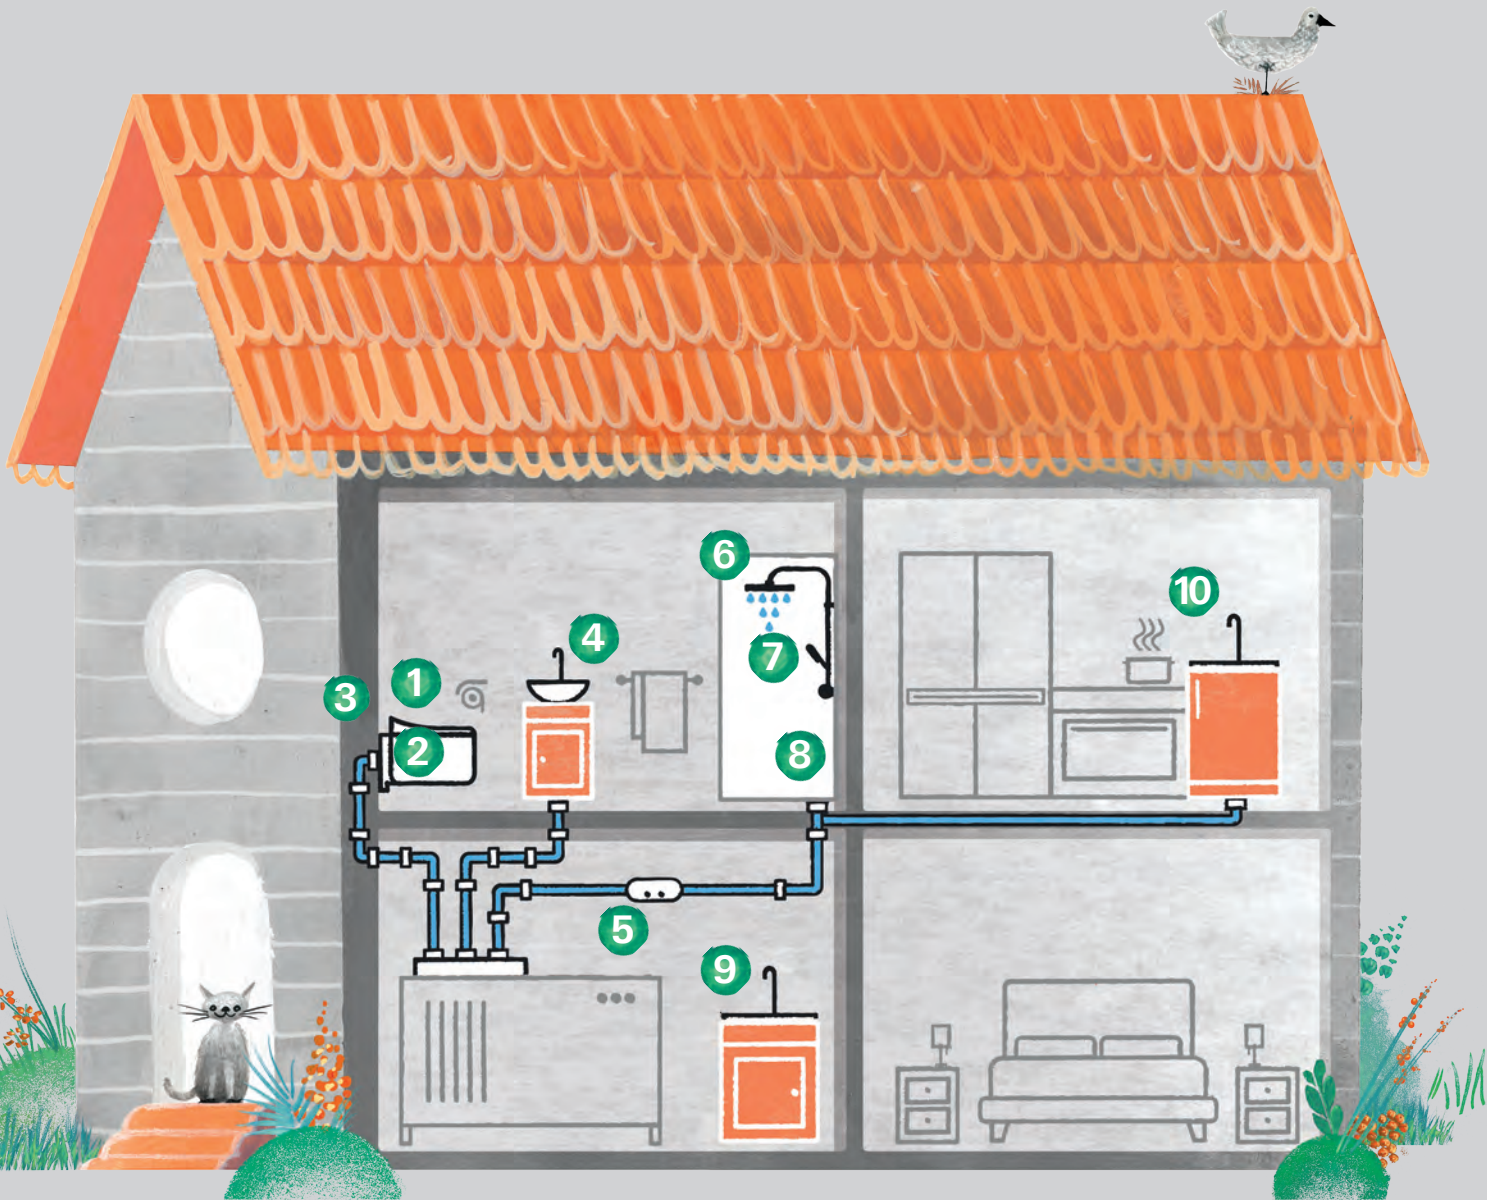

EVERY DROP COUNTS

GROHE'S RESOURCE-EFFICIENT TECHNOLOGIES

¹ WWF, Hygienic Paper, 2020

² Calculation based on the following parameters: Household of 4 people using the basin mixer for 5 minutes per person per day. Costs are based on the following estimate: Energy cost (electricity) 0,29 €/kWh, water cost 0,0035 €/litre. Assumption of flow rates: Old product flow rate: 8 l/min. New product flow rate: 5 l/min. New basin mixer equipped with GROHE SilkMove ES energy-saving functionality and water-saving EcoJoy technology. GROHE does not guarantee the accuracy and correctness of the results, as the calculation depends on many unforeseeable factors and is therefore non-binding. In particular, it depends on water and energy prices, consumer behavior and the technical installations on site.

³ DUH 2019, www.duh.de/mehrweg-klimaschutz0/einweg-plastikflaschen; based on a family of four