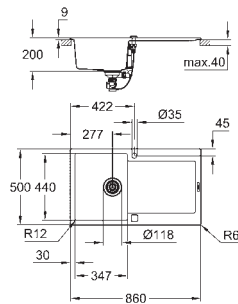

GROHE COMPOSITE SINKS

Ref. No.	Colour	EAN	Retail Guide Price (£)

31 644 AP0	granite black	4005176521164	432.85

K500

Composite sink with drainer
model: K500 50-C 86/50 1.0 rev
mounting type: top mount
material: quartz composite

GROHE Whisper

min. cabinet size: 500 mm
dimensions: 860 x 500 mm
1 bowl: 347 x 440 x 200 mm
outer radius: R6, inner bowl radius: R12

GROHE FastFixation installation system

sink mountable left or right
cut-out: 840 x 480 mm
drainer: automatic waste fitting
accessories included: automatic waste fitting with rotary handle, waste kit, basket strainer waste, mounting set
optional push to open excenter (40 986 SD0)
amount of fasteners included (top mount): 12
heat resistant up to 180° C

31 645 AP0	granite black	4005176521188	452.08