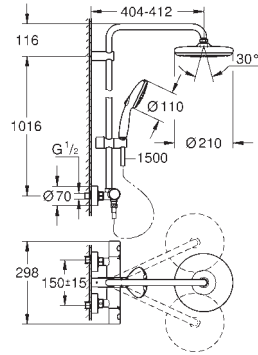

GROHE TEMPESTA SYSTEM 250

Ref. No.	Colour	EAN	Retail Guide Price (£)

26 302 002	Chrome	4005176767005	407.26

Tempesta System 210
Shower system with thermostat for wall mounting
Consisting of:
horizontal swivable 390 mm projection shower arm
exposed thermostatic shower
with Aquadimmer function
allows change between:
head shower Tempesta 210 (26 408)
spray pattern:
Rain
with ball joint
rotation angle $\pm 15^\circ$
hand shower Tempesta 110 (28 422)
2 spray patterns:
Rain, Jet
adjustable height via gliding element
RotaflexTwistStop shower hose 1750 mm 1/2" x 1/2" (28 410)
maximum flow rate (at 3 bar): 17.3 l/min
GROHE TurboStat compact cartridge with wax thermoelement
GROHE SafeStop safety button at 38°C
(calibration required)
GROHE SafeStop Plus optional temperature limiter at 43°C included
GROHE SmartSwitch - easily rotate the dial to enjoy your preferred spray option
GROHE DreamSpray perfect spray pattern
ShockProof silicone ring prevents damage caused by a shower falling
GROHE Long-Life finish
SpeedClean anti-limescale system
Inner WaterGuide for a longer life
TwistStop preventing the hose from twisting
suitable for instantaneous heaters from 18 kW/h
minimum flow rate 7 l/min.
optional upgrade: **GROHE EasyReach** tray (26 362)

26 672 001	Chrome	4005176766916	603.57