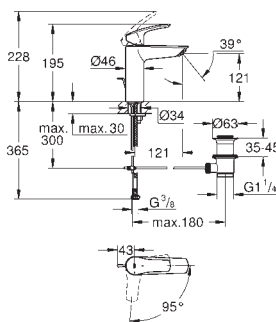

Eurosmart Basin mixer 1/2" M-Size
monobloc installation
metal lever
GROHE SilkMove Energy Saving 28 mm ceramic cartridge with energy saving function via cold start
adjustable flow rate limiter with temperature limiter
GROHE Long-Life finish
GROHE Water Saving - Less water, perfect flow
maximum flow rate (at 3 bar): 5 l/min
Lead and Nickel Free Inner Water Ways
GROHE FastFixation installation system
pop-up waste set 1 1/4"
flexible connection hoses
professional edition

23 395 30E   **Chrome**   **4005176613357**   **105.40**
ditto, smooth body