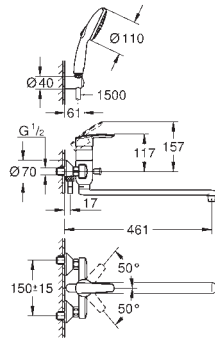

GROHE EUROSMART CARE

Ref. No.	Colour	EAN	Retail Guide Price (£)

25 279 000	Chrome	4005176766565	354.81

Eurosmart
Solid basin mixer, 1/2"
wall mounted
metal lever
GROHE SilkMove 46 mm ceramic cartridge
GROHE Long-Life finish
adjustable flow rate limiter
adjustable minimum flow rate 2.5 l/min
automatic diverter: bath/shower
swivel tubular spout
projection 400 mm
S-unions
metal wall escutcheons
with shower set 2 sprays (Rain, Jet)
Consisting of:
hand shower Tempesta 110 (26 161)
maximum flow rate (at 3 bar): 7.4 l/min
GROHE SmartSwitch - easily rotate the dial to enjoy your preferred spray option
wall shower holder Tempesta, non-adjustable (28 605)
shower hose Relexaflex 1500 mm 1/2" x 1/2" (28 151)