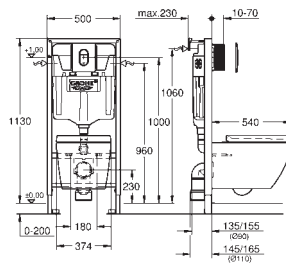

GROHE EURO CERAMIC

Ref. No.	Colour	EAN	Retail Guide Price (£)

36 501 000	Chrome	4005176781902	755.17

Rapid SL
5-in-1 set for WC, 1.13 m installation height
with flushing cistern GD 2 , 6 l - 9 l

Consisting of:

- Rapid SL element for WC (38 528 001)
- Euro Ceramic wall hung WC with Triple Vortex (39 328 000)
- Euro Ceramic WC seat with lid, soft close (39 330 002)
- Arena Cosmopolitan flush plate, chrome, vertical installation (38 844 000)
- 2 wall brackets with fixing material
- noise protection set (37 131 000)