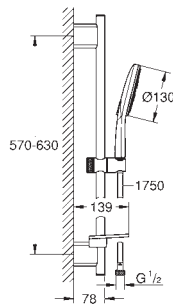

Rainshower SmartActive 130
Shower rail set 3 sprays
Consisting of:
hand shower Rainshower SmartActive 130 (26 574)
maximum flow rate (at 3 bar): 8.5 l/min
shower rail 600 mm
with wall holders made of metal
Silverflex shower hose 1750 mm 1/2" x 1/2" (28 388 000)
GROHE EasyReach tray
GROHE Water Saving - Less water, perfect flow
GROHE DreamSpray perfect spray pattern
GROHE Long-Life finish
GROHE FastFixation Plus adjustable distance between brackets, to adapt to existing holes
GROHE TileFix adjustable depth on upper and lower bracket
SpeedClean anti-limescale system
Inner WaterGuide for a longer life
TwistStop preventing the hose from twisting
suitable for instantaneous heater