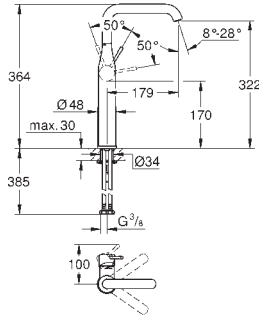

GROHE ESSENCE

Ref. No.	Colour	EAN	Retail Guide Price (£)
24 170 001	Chrome	4005176698293	326.25
24 170 DC1	supersteel	4005176711657	456.77
24 170 GL1	cool sunrise	4005176711688	489.39
24 170 GN1	brushed cool sunrise	4005176711695	522.02
24 170 DA1	warm sunset	4005176711640	489.39
24 170 DL1	brushed warm sunset	4005176711664	522.02
24 170 A01	hard graphite	4005176711619	489.39
24 170 AL1	brushed hard graphite	4005176711626	522.02
24 170 KF1	phantom black	4005176782374	456.77

Essence
Basin mixer 1/2"
XL-Size
monobloc installation
metal lever
for free-standing basins
28 mm ceramic cartridge
with **GROHE SilkMove**
with temperature limiter
GROHE Long-Life finish
GROHE Water Saving - Less water, perfect flow
maximum flow rate (at 3 bar): 6.5 l/min
GROHE AquaGuide adjustable mousseur
GROHE FastFixation Plus rapid installation system
swivel spout with mousseur
and stop limiter
adjustable swivel area 0° / 90° / 360°
smooth body
flexible connection hoses
professional edition
replaces Essence basin mixer 32 901 xx1