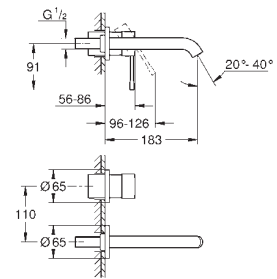

Essence

2-hole basin mixer

M-Size

wall mounted

set for final installation for

23 571 000 / 32 635 000

without concealed body

metal escutcheon

metal lever

GROHE Long-Life finish

GROHE Water Saving mousseur 5.7 l/min

GROHE AquaGuide adjustable mousseur

centre distance 110 mm

projection 183 mm