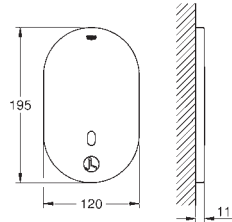

GROHE BLUETOOTH MONITORING

Ref. No.	Colour	EAN	Retail Guide Price (£)

36 415 000	Chrome	4005176320590	778.89

Eurosmart Cosmopolitan E Bluetooth
Infra-red electronic for concealed thermostatic shower
with infrared sensor and Bluetooth module for bi-directional communication for monitoring, configuration and service purpose
for concealed installation box 36 416 001
GROHE Long-Life finish
chrome escutcheon
with Bluetooth 4.0* for wireless data communication
for Apple** and Android devices
Bluetooth range (max. 10 m) varies depending on materials used and walls between transmitter and receiver
monitoring
password protected products
app detects all Bluetooth products in range
auto flush cycles and timing last auto flush usage per day over 30 days
thermal disinfection cycles and timings last disinfection
configuration
shut off delay, auto flush, thermal disinfection cleaning mode, 2 on/off timers, identification by name
service
send and save 3 profiles
reset to factory or user settings
hard and software version
CE approved
Mobile devices and GROHE IR Remote App*** are not included in delivery and have to be ordered separately via an authorised Apple store/store/iTunes or Google Play store.
* The Bluetooth word mark and logos are registered trademarks owned by Bluetooth SIG, Inc. and any use of such marks by Grohe AG is under license. Other trademarks and trade names are those of their respective owners.
** Apple, the Apple logo, iPod, iPod Touch, iPhone and iTunes are trademarks of Apple Inc., registered in the U.S. and other countries. Apple is not responsible for the function of this device or its compliance with safety and regulatory standards
*** Available for free via iTunes app or Google Play store.

36 416 001		4005176595394	764.32

Rough-in box with integrated thermostatic mixer for infra red shower trim sets, mains supply

37 503 000	Chrome	4005176320507	1,037.97