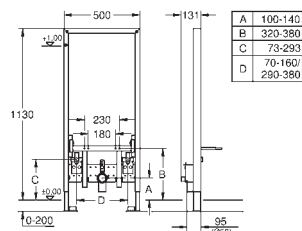

Rapid SL
Element for bidet, 1.13 m installation height

vertical support for ceramics with small bearing area (< 205 mm)
for on-the-wall installations or studded walls
height adjustable fitting connections

Includes:
bidet fixing bolts
HT-outlet bend Ø 50 mm, seal Ø 32 mm
2 fitting connections DN 15
fixing material for bidet
for on-the-wall installation please order wall brackets 38 558 00M (sold separately)

INSTALLATION SYSTEMS