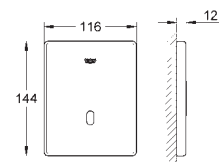

Tectron Skate Bluetooth
Infra-red electronic for Urinal
for Rapido U 37 338 000
with transformer 100-240 V AC, 50-60 Hz, 6.75 V DC
with infrared sensor and Bluetooth module for bi-directional communication for monitoring, configuration and service purpose
GROHE Long-Life finish
flow pressure min 0.5 bar
operating pressure max 10 bar
with Bluetooth 4.0* for wireless data communication
Bluetooth transmitter frequency: 2.4 GHz
for Apple** and Android devices
Bluetooth range (max. 10 m) varies depending on materials used and walls between transmitter and receiver
monitoring
password protected products
app detects all Bluetooth products in range
auto flush cycles and timing last auto flush usage per day over 30 days
configuration
detection range and shut off delay, auto flush, cleaning mode
2 on/off timers, identification by name
service
send and save 3 profiles
reset to factory or user settings
CE approved
hard and software version
Mobile devices and GROHE IR Remote App*** are not included in delivery and have to be ordered separately via an authorised Apple store/store/iTunes or Google Play store.
* The Bluetooth word mark and logos are registered trademarks owned by Bluetooth SIG, Inc. and any use of such marks by Grohe AG is under license. Other trademarks and trade names are those of their respective owners.
** Apple, the Apple logo, iPod, iPod Touch, iPhone and iTunes are trademarks of Apple Inc., registered in the U.S. and other countries. Apple is not responsible for the function of this device or its compliance with safety and regulatory standards
*** Available for free via iTunes app or Google Play store.

37 338 000	Chrome	4005176837920	155.08

GROHE Rapido U rough-in box for urinal actuation

COMMERCIAL
FITTINGS