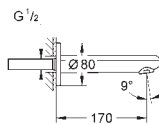

13 278 002	Chrome	4005176887871	121.06

Eurodisc Cosmopolitan
Bath spout
wall mounted
GROHE Long-Life finish
mousseur
male thread 1/2"
projection 170 mm