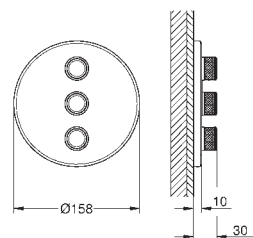

Grotherm SmartControl
Triple volume control trim
set for final installation for
GROHE Rapido SmartBox 35 600/35 604/35 601
metal wall escutcheon with **GROHE FastFixation** (covered escutcheon and shaft sealing, covered fixing), retroactively 6° adjustable
10 mm thin profile escutcheon
GROHE Long-Life finish
GROHE SmartControl push for ON-OFF, turn for volume adjustment from GROHE Water Saving to Full Flow
exchangeable symbols
GROHE ProGrip with knurl structure
multiple outlets can be run simultaneously
without roughing-in-set
flow performance:
outlet D = 28 l/min
outlet E = 28 l/min
outlet A = 28 l/min
outlet D+E+A = 65 l/min

35 604 000		4005176698774	80.96
GROHE Rapido SmartBox universal rough-in box for concealed installation