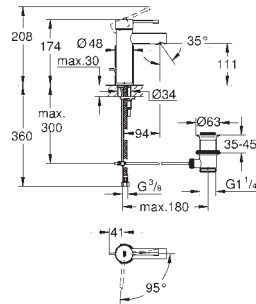

24 183 001   Chrome   4005176698491   187.52

Essence
Basin mixer 1/2"
S-Size
monobloc installation
metal lever
GROHE SilkMove Energy Saving 28 mm ceramic cartridge
with energy saving function via cold start
with temperature limiter
GROHE Long-Life finish
GROHE Water Saving - Less water, perfect flow
maximum flow rate (at 3 bar): 5 l/min
GROHE FastFixation Plus installation system
pop-up waste set 1 1/4"
flexible connection hoses
professional edition
replaces Essence basin mixer 23 379 001