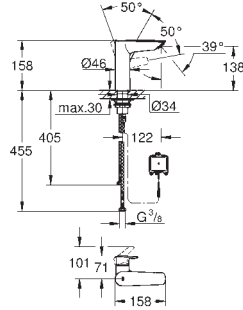

GROHE EUROSMART CARE

Ref. No.   Colour   EAN   Retail Guide Price (£)

23 975 003   **Chrome**   **4005176644153**   **375.35**

Eurosmart Basin mixer 1/2"
M-Size
monobloc installation
2-in-1 hybrid with touchless or manual operation
manual lever operation having priority
metal lever
28 mm ceramic cartridge
with **GROHE SilkMove**
with temperature limiter
infra-red electronic
with infrared sensor for bi-directional communication for monitoring, configuration and servicing
6V lithium battery, type CR-P2
battery lifetime approx. 7 years (150 actuations a day)
non-return valve
dirt strainer
with integrated solenoid valve
external battery
multistage battery status display
7 pre-set programs
auto flush
cleaning mode
additional functions and precise settings by remote control 36 407
GROHE Water Saving - Less water, perfect flow
maximum flow rate (at 3 bar): 5 l/min
Lead and Nickel Free Inner Water Ways
rapid installation system
smooth body
flexible connection hoses
min. recommended pressure 1.0 bar
CE approved
professional edition

25 241 003   **Chrome**   **4005176644221**   **141.73**