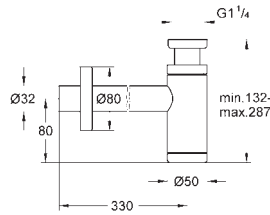

GROHE PLUS

Ref. No.	Colour	EAN	Retail Guide Price (£)

28 912 000	Chrome	4005176266751	104.04
28 912 DC0	supersteel	4005176467905	145.66
28 912 AL0	brushed hard graphite	4005176467844	166.48

Bottle trap, 1 1/4"
for basins
brass
(screw-top for cleaning)
large sliding escutcheon
GROHE Long-Life finish

37 535 000	Chrome	4005176416019	87.64
37 535 DC0	supersteel	4005176416040	191.45
37 535 AL0	brushed hard graphite	4005176431357	191.45