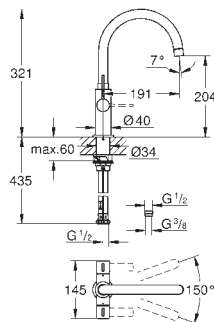

Eurosmart
Two handle sink mixer
high spout
monobloc installation
GROHE Long-Life finish
cartridge: ceramic head parts, 90° turn angle
integrated temperature limiter
mousseur
swivel tubular spout
adjustable swivel area 0° / 150° / 360°
Lead and Nickel Free Inner Water Ways
flexible connection hoses 1/2"
rapid installation system
min. recommended pressure 0.3 bar
professional edition