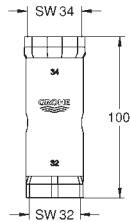

GROHE SPECIAL TOOLS

Ref. No.	Colour	EAN	Retail Guide Price (£)

19 332 000	Chrome	4005176823695	35.99

Socket Spanner

34 mm for dis-/assembly of central screw coupling and GROHE TurboStat thermostatic compact cartridge
32 mm for disassembly of 35 mm cartridge