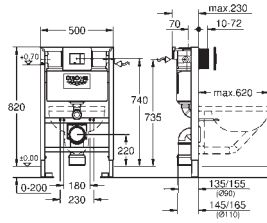

GROHE RAPID SL FOR WC

Ref. No.	Colour	EAN	Retail Guide Price (£)

38 773 20A		4005176771606	294.30

Rapid SL
3-in-1 set for WC, 0.82 m installation height
with flushing cistern 6 - 3 l
including WRAS approved filling valve
Consisting of:
Rapid SL element for WC (38 526 000)
Skate Cosmopolitan flush plate, chrome (38 732 000)
front wall brackets (38 558 00M)

38 868 20A		4005176771637	414.55