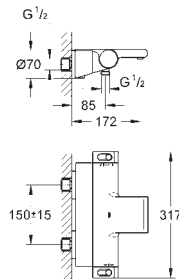

34 464 001	Chrome	4005176926433	420.68

Grotherm 2000
Thermostatic bath/shower mixer 1/2"
wall mounted
100% GROHE CoolTouch consisting of safety housing + S-unions with CoolTouch escutcheons
GROHE Long-Life finish
GROHE Aqua Paddle ergonomically shaped handles
GROHE SafeStop safety button at 38°C (calibration required)
GROHE SafeStop Plus optional temperature limiter at 43°C included
GROHE TurboStat compact cartridge with wax thermoelement integrated mixed water shut off
GROHE AquaDimmer Eco with multiple function:
- integrated (economy button with economy stop for shower)
- flow control
- diverter: bath/shower
shower bottom outlet 1/2"
GROHE XL Waterfall
flow straightener
built-in non return valves
dirt strainers
protected against backflow
covered S-unions, CoolTouch escutcheons with wall sealing
GROHE EasyReach shower tray
removable for easy cleaning
GROHE Water Saving - Less water, perfect flow