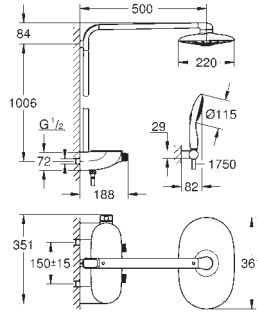

GROHE RAINSHOWER SYSTEM SMARTCONTROL

Ref. No.   Colour   EAN   Retail Guide Price (£)

26 250 000   Chrome   4005176316999   1,760.39

**Rainshower System SmartControl Duo 360
Shower system with thermostat for wall mounting**

Consisting of:
horizontal 500 mm shower arm
exposed SmartControl thermostat
allows change between:
head shower Rainshower Duo 360, spray plate chrome
GROHE PureRain/GROHE Rain O² spray* and TrioMassage
hand shower Power&Soul 115, spray plate white (27 671)
hand shower wall holder (27 055)
Silverflex shower hose 1750 mm 1/2" x 1/2" (28 388 000)
min. recommended pressure 1.5 bar
GROHE DreamSpray perfect spray pattern
GROHE Long-Life finish
GROHE CoolTouch prevents scalding on hot surfaces
GROHE TurboStat compact cartridge with wax thermoelement
GROHE Water Saving - Less water, perfect flow
GROHE SafeStop safety button at 38°C
(calibration required)
GROHE SafeStop Plus optional temperature limiter at 43°C included
GROHE SmartControl push for ON-OFF, turn for volume adjustment from GROHE Water Saving to Full Flow
GROHE EasyReach shower tray
SpeedClean anti-limescale system
Inner WaterGuide for a longer life
suitable for instantaneous heaters from 18 kW/h
TwistStop preventing the hose from twisting
* to be decided during initial installation; factory default setting: GROHE PureRain

26 250 LS0   moon white   4005176317002   1,760.39
ditto, head shower with white spray plate