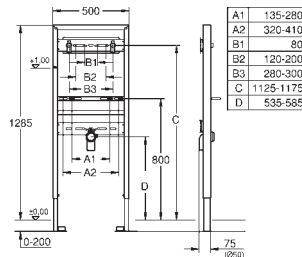

Rapid SL
Element for wash basin, for wall mounted fittings
1.30 m installation height

for on-the-wall installations or studded walls
powder coated steel frame, self-supporting
for dry-cladding, completely pre-assembled
with fixed connections
quick adjustment, lockable
fixing material
TUV approved

Includes
wash basin fixing bolts with fixing device for ceramic
variable distance of fixing bolts
HT-outlet bend Ø 50 mm
seal Ø 32 mm
2 noise protected fitting connections 1/2"
for on-the-wall installation please order wall brackets 38 558 00M (sold separately)

38 541 000   **4005176291234**   **169.28**