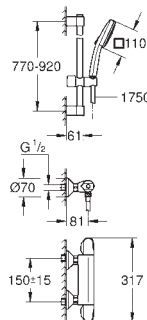

Grohtherm 1000
Thermostatic shower mixer 1/2"
with shower rail set 2 sprays (Rain, Jet)
Consisting of:
Grohtherm 1000 thermostatic shower mixer 1/2" (34 814)
Tempesta Cube shower rail set, 900 mm (26 908)
professional edition

34 820 005 Chrome 4005176766343 257.00