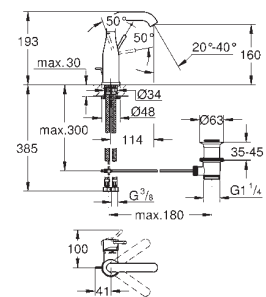

23 462 001	Chrome	4005176306907	219.54
23 462 DC1	supersteel	4005176369933	307.35
23 462 GL1	cool sunrise	4005176426032	329.30
23 462 GN1	brushed cool sunrise	4005176426049	351.26
23 462 DA1	warm sunset	4005176426056	329.30
23 462 DL1	brushed warm sunset	4005176426063	351.26
23 462 A01	hard graphite	4005176425325	329.30
23 462 AL1	brushed hard graphite	4005176426070	351.26

Essence
Basin mixer 1/2"
M-Size
monobloc installation
metal lever
28 mm ceramic cartridge
with **GROHE SilkMove**
with temperature limiter
GROHE Long-Life finish
GROHE Water Saving mousseur 5.7 l/min
GROHE AquaGuide adjustable mousseur
GROHE FastFixation Plus installation system
swivel spout with mousseur
and stop limiter
pop-up waste set 1 1/4"
flexible connection hoses

23 463 001	Chrome	4005176306914	213.44