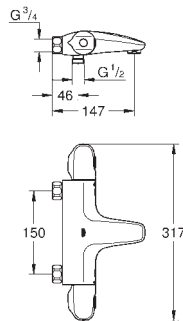

GROHE GROHTHERM 1000

Ref. No. Colour EAN Retail Guide Price (£)

34 823 003 Chrome 4005176698613 291.56

Grohtherm 1000
Thermostatic bath/shower mixer 1/2"
wall mounted
GROHE CoolTouch safety housing
GROHE Long-Life finish
GROHE MetalGrip ergonomically shaped metal handles
GROHE SafeStop safety button at 38°C
(calibration required)
GROHE SafeStop Plus optional temperature limiter at 43°C included
GROHE TurboStat compact cartridge with wax thermoelement
integrated mixed water shut off
GROHE AquaDimmer Eco with multiple function:
- integrated **GROHE EcoButton**
(economy button with economy stop for shower)
- flow control
- diverter: bath/shower
shower bottom outlet 1/2"
built-in non return valves
mousseur
dirt strainers
protected against backflow
without connection unions for wall mounting
GROHE Water Saving - Less water, perfect flow
professional edition

34 824 005 Chrome 4005176766367 270.80