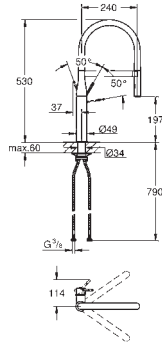

GROHE ESSENCE

Ref. No.	Colour	EAN	Retail Guide Price (£)
30 503 000	Chrome	4005176695698	586.15
30 503 DC0	supersteel	4005176720178	761.99
30 503 KF0	phantom black	4005176782695	820.60

Essence
Single-lever sink mixer 1/2"
monobloc installation
GROHE Long-Life finish
28 mm ceramic cartridge
with **GROHE SilkMove**
flow strainer
with integrated temperature limiter
professional spray
with flexible, hygienic GROHFlexx kitchen santoprene hose
diverter: laminar spray/SpeedClean shower jet
automatic return to laminar spray
metal spray
GROHE Magnetic Docking guarantees easy retraction and smooth docking of the spray head back to the starting position
swivel spout
swivel area 360°
protected against backflow
flexible connection hoses
metal fixation set
maximum flow rate (at 3 bar): 8 l/min
professional edition
replaces Essence sink mixer 30 294 xx0

30 294 000	Chrome	4005176341472	586.15
30 294 DC0	supersteel	4005176341489	761.99
30 294 GL0	cool sunrise	4005176488078	820.60
30 294 GN0	brushed cool sunrise	4005176488085	879.22
30 294 DA0	warm sunset	4005176488498	820.60
30 294 DL0	brushed warm sunset	4005176488504	879.22
30 294 A00	hard graphite	4005176488054	820.60
30 294 AL0	brushed hard graphite	4005176488061	879.22

will be replaced by 30 503