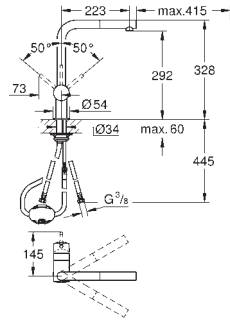

GROHE MINTA / MINTA SMARTCONTROL / MINTA TOUCH

Ref. No. Colour EAN Retail Guide Price (£)

32 168 000 Chrome 4005176824425 244.20
32 168 DC0 supersteel 4005176824432 317.44

Minta
Single-lever sink mixer 1/2"
monobloc installation
GROHE Long-Life finish
GROHE SilkMove 46 mm ceramic cartridge
pull out mousseur spout
adjustable flow rate limiter
swivel tubular spout
integrated non-return valve
protected against backflow
flexible connection hoses
rapid installation system
maximum flow rate (at 3 bar): 10 l/min