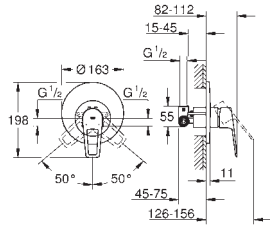

Ref. No.	Colour	EAN	Retail Guide Price (£)

29 080 001	Chrome	4005176555961	136.75

BauLoop
Single-lever shower mixer 1/2"
concealed installation
Consisting of:
set for final installation
metal lever
concealed body
GROHE Long-Life 46 mm ceramic cartridge
GROHE Long-Life finish
adjustable flow rate limiter
escutcheon- and shaft-sealing
optional temperature limiter (46 375 000)
professional edition

34 793 000	Chrome	4005176632433	153.29