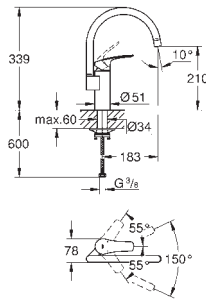

Eurosmart
Single-lever sink mixer 1/2"
high spout
monobloc installation
GROHE Long-Life finish
GROHE SilkMove 35 mm ceramic cartridge
integrated temperature limiter
mousseur
adjustable flow rate limiter
swivel tubular spout
swivel area 150°
Lead and Nickel Free Inner Water Ways
flexible connection hoses 3/8"
metal fixation set
maximum flow rate (at 3 bar): 11 l/min
professional edition

30 468 000	Chrome	4005176635755	183.32
30 468 2430	matte black	4067393015161	281.07