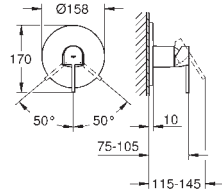

Ref. No.	Colour	EAN	Retail Guide Price (£)
24 059 003	Chrome	4005176529832	223.13
24 059 DC3	supersteel	4005176574153	312.39
24 059 AL3	brushed hard graphite	4005176585708	357.02

GROHE Plus
Single-lever shower mixer trim
set for final installation for
GROHE Rapido SmartBox 35 600/35 604
GROHE SilkMove 46 mm ceramic cartridge
GROHE Long-Life finish
wall escutcheon with **GROHE FastFixation**
(covered escutcheon- and shaft sealing, covered fixing)
metal escutcheon, retroactively 6° adjustable
metal lever
flow performance:
outlet B or C = 30 l/min
without roughing-in-set

35 604 000	4005176698774	80.96
GROHE Rapido SmartBox universal rough-in box for concealed installation