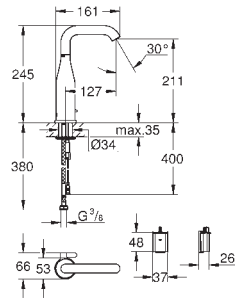

GROHE ESSENCE

Ref. No.	Colour	EAN	Retail Guide Price (£)
36 445 000	Chrome	4005176415678	678.41
36 445 DC0	supersteel	4005176686542	881.93
36 445 GL0	cool sunrise	4005176686559	949.77
36 445 GN0	brushed cool sunrise	4005176686566	1,017.61
36 445 DA0	warm sunset	4005176686573	949.77
36 445 DL0	brushed warm sunset	4005176686788	1,017.61
36 445 A00	hard graphite	4005176686795	949.77
36 445 AL0	brushed hard graphite	4005176686801	1,017.61

Essence E
Infra-red electronic basin mixer 1/2" with mixing device and adjustable temperature limiter
with infrared sensor for bi-directional communication for monitoring, configuration and servicing
6V lithium battery, type CR-P2
battery lifetime approx. 7 years (150 actuations a day)
GROHE Long-Life finish
GROHE Water Saving - Less water, perfect flow
maximum flow rate (at 3 bar): 5 l/min
adjustable swivel area 0° / 150° / 360°
laminar spray regulator
flexible connection hoses
non-return valve
dirt strainers
with integrated solenoid valve
external battery
rapid installation system
multistage battery status display
7 pre-set programs
auto flush
thermal disinfection
cleaning mode
additional functions and precise settings
by remote control 36 407
CE approved
noise classification 1 in accordance
with DIN4109
type of protection faucet IP 59K

20 296 001	Chrome	4005176307072	306.43
20 296 DC1	supersteel	4067393033646	429.02
20 296 GL1	cool sunrise	4067393033660	459.66
20 296 GN1	brushed cool sunrise	4067393033677	490.30
20 296 DA1	warm sunset	4067393033639	459.66
20 296 DL1	brushed warm sunset	4067393033653	490.30
20 296 AL1	brushed hard graphite	4067393033622	490.30