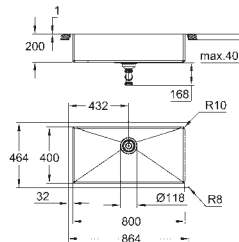

K700

Stainless steel sink

model: K700 90-S 86.4/46.4 1.0

mounting type: undermount, top mount or flush mount

material: stainless steel AISI 304 (V2A)

material thickness: 1 mm

GROHE Long-Life finish

finish: satin finish

GROHE Whisper

min. cabinet size: 900 mm

dimensions: 864 x 464 mm

1 bowl: 800 x 400 x 200 mm

outer radius: R11 (undermount)/R3 (topmount), inner bowl radius: R10

GROHE FastFixation installation system

cut-out (undermount): 802 x 402 mm (R11)

cut-out (top mount): 849 x 449 mm (R3)

cut-out (flush mount): 849 x 449 mm (R3) (top step outer size: -865 x 465 -R8 deep -3.5 mm)

drainer: Ø 3.5"/90 mm basket strainer waste

accessories included: waste kit, basket strainer waste, mounting set

optional push to open excenter (40 986 SD0)

amount of fasteners included (top mount): 8

amount of fasteners included (undermount): 8