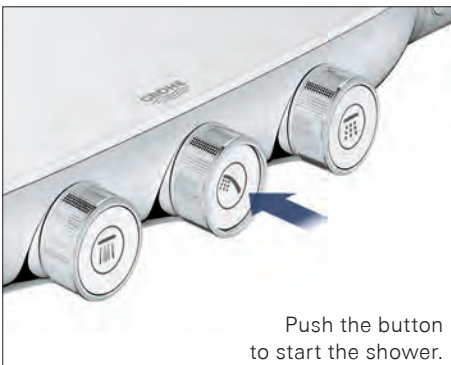

Push the button to start the shower.