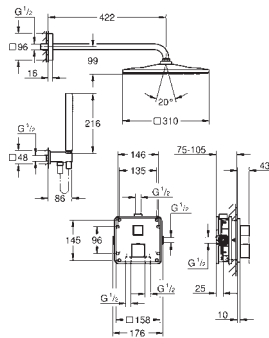

GROHE GROHTHERM CUBE

Ref. No.	Colour	EAN	Retail Guide Price (£)

34 868 000	Chrome	4005176791574	1,246.90

Grohtherm Cube

Concealed shower system with Rainshower Mono 310 Cube

Consisting of:

- concealed thermostatic shower mixer for 2 outlets with integrated shut off/diverter valve (24 154)
- GROHE Rapido SmartBox universal rough-in box, 1/2" (35 604)
- Rainshower Mono 310 Cube head shower set (26 563) including horizontal shower arm 422 mm (26 145)
- Euphoria Cube Stick hand shower 1 spray (27 698)
- shower outlet elbow 1/2" with holder (26 659)
- Silverflex shower hose 1.500 mm (28 364)
- optional flow regulator 9.5 l/min included for hand shower and head shower