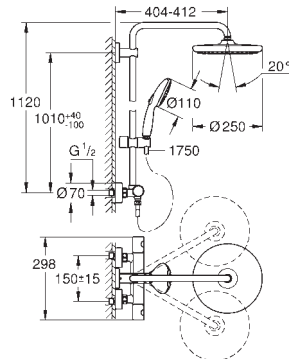

Tempesta System 250 Shower system with thermostat for wall mounting

Consisting of:
horizontal swivable 390 mm projection shower arm
upper bracket adjustable for minimal adaption to existing drilling holes
exposed thermostatic shower
with Aquadimmer function
allows change between:
head shower Tempesta 250 (26 666)
spray pattern:
Rain
head shower with white rear cover
with ball joint
rotation angle $\pm 10^\circ$
hand shower Tempesta 110 (26 161)
2 spray patterns:
Rain, Jet
adjustable height via gliding element
RotaflexTwistStop shower hose 1750 mm 1/2" x 1/2" (28 410)
maximum flow rate (at 3 bar): 7.3 l/min
GROHE Water Saving - Less water, perfect flow
GROHE TurboStat compact cartridge with wax thermoelement
GROHE SafeStop safety button at 38°C
(calibration required)
GROHE SafeStop Plus optional temperature limiter at 50°C included
GROHE SmartSwitch - easily rotate the dial to enjoy your preferred spray option
GROHE DreamSpray perfect spray pattern
ShockProof silicone ring prevents damage caused by a shower falling
GROHE Long-Life finish
GROHE MetalGrip ergonomically shaped metal handles
SpeedClean anti-limescale system
Inner WaterGuide for a longer life
TwistStop preventing the hose from twisting
suitable for instantaneous heaters from 18 kW/h
minimum flow rate 7 l/min.
optional upgrade: **GROHE EasyReach** tray (26 362)
professional edition