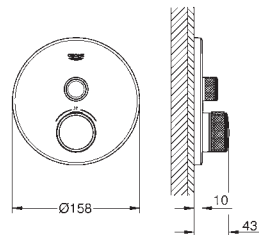

**Grotherm SmartControl
Thermostat for concealed installation with one valve**

set for final installation for
GROHE Rapido SmartBox 35 600/35 604
metal wall escutcheon with **GROHE FastFixation** (covered escutcheon and shaft sealing, covered fixing), retroactively 6° adjustable

GROHE Long-Life finish

GROHE SmartControl push for ON-OFF, turn for volume adjustment from GROHE Water Saving to Full Flow

exchangeable symbols
GROHE TurboStat compact cartridge with wax thermoelement
GROHE ProGrip with knurl structure

GROHE SafeStop safety button at 38°C

(calibration required)
GROHE SafeStop Plus optional temperature limiter at 43°C or 46°C included
built-in non return valve
and dirt strainers

without roughing-in-set

flow performance:
outlet A (to external shut-off) = 34 l/min
outlet B/C = 29 l/min

35 604 000		4005176698774	80.96
GROHE Rapido SmartBox universal rough-in box for concealed installation