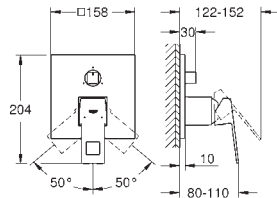

24 094 000	Chrome	4005176480638	256.99
24 094 DC0	supersteel	4005176574047	359.80
24 094 AL0	brushed hard graphite	4005176585593	411.19

Eurocube
Single-lever mixer with 3-way diverter
set for final installation for
GROHE Rapido SmartBox 35 600/35 604
GROHE SilkMove 46 mm ceramic cartridge
wall escutcheon with **GROHE FastFixation**
(covered escutcheon- and shaft sealing, covered fixing)
metal escutcheon, retroactively 6° adjustable
metal lever
3-way diverter
flow performance:
outlet A = 27 l/min,
outlet B = 27 l/min,
outlet C = 27 l/min
without roughing-in-set

35 604 000		4005176698774	80.96
GROHE Rapido SmartBox universal rough-in box for concealed installation