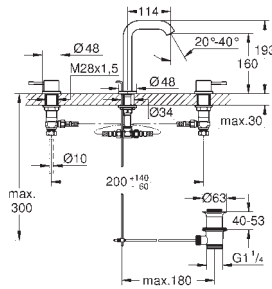

Essence
Three-hole basin mixer 1/2"
M-Size
metal lever
ceramic headparts 1/2", 90°
GROHE Long-Life finish
GROHE Water Saving - Less water, perfect flow
maximum flow rate (at 3 bar): 5 l/min
GROHE AquaGuide adjustable mousseur
pop-up waste set 1 1/4"
pressure-proof, flexible connection hoses
between spout and side valves
union nut 1/2" x 10.5 mm