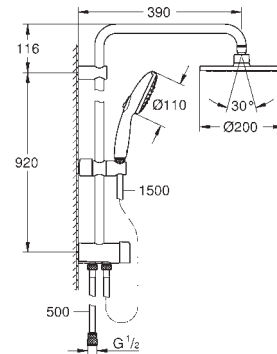

GROHE TEMPESTA SYSTEM 250

Ref. No.	Colour	EAN	Retail Guide Price (£)
26 980 001	Chrome	4005176766978	272.78

Tempesta System 250

Flex shower system with diverter for wall mounting

Consisting of:

horizontal 390 mm shower arm, adjustable before installation
change by diverter between hand shower, head shower or head shower Eco setting

head shower Tempesta 250 (26 666)

2 spray patterns (via diverter):

Rain, SmartRain

head shower with white rear cover
with ball joint

rotation angle $\pm 10^\circ$

hand shower Tempesta 110 (28 419)

3 spray patterns:

Rain, Jet, Massage

adjustable height via gliding element

distance between diverter and upper bracket: 620 mm

shower hose Relexaflex 1500 mm (28 151)

shower hose Relexaflex 1250 mm (28 150)

flexible installation: connection to tap / wall union for water supply with 1/2"

thread of the 1250 mm shower hose

maximum flow rate (at 3 bar): 7.9 l/min

GROHE Water Saving - Less water, perfect flow

GROHE SmartSwitch - easily rotate the dial to enjoy your preferred spray option

GROHE DreamSpray perfect spray pattern

ShockProof silicone ring prevents damage caused by a shower falling

GROHE Long-Life finish

SpeedClean anti-limescale system

Inner WaterGuide for a longer life

suitable for instantaneous heaters from 18 kW/h

minimum flow rate 7 l/min.

min. recommended pressure 1.0 bar

professional edition

26 452 002	Chrome	4005176767067	265.38

Tempesta System 200

Flex shower system with diverter for wall mounting

Consisting of:

horizontal 390 mm shower arm, adjustable before installation

change by diverter between hand shower, head shower or head shower Eco setting

head shower Tempesta Cosmopolitan 200 (27 541)

2 spray patterns (via diverter):

Rain, SmartRain

with ball joint

rotation angle $\pm 15^\circ$