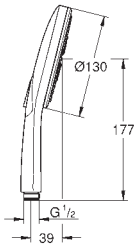

GROHE RAINSHOWER SMARTACTIVE

	Ref. No.	Colour	EAN	Retail Guide Price (£)
	26 574 000	Chrome	4005176485916	90.08
	26 574 DC0	supersteel	4005176526459	135.13
	26 574 GL0	cool sunrise	4005176558511	153.14
	26 574 GN0	brushed cool sunrise	4005176558528	162.15
	26 574 DA0	warm sunset	4005176558481	153.14
	26 574 DL0	brushed warm sunset	4005176558498	162.15
	26 574 A00	hard graphite	4005176558450	153.14
	26 574 AL0	brushed hard graphite	4005176558467	162.15
	22 127 KF0	phantom black ditto, Professional exclusive	4005176782633	126.12
	26 544 000	Chrome ditto, with non-restricted flow	4005176478888	89.63
	26 574 LS0	moon white	4005176485923	90.08
	26 575 000	Chrome	4005176485947	192.48
	26 546 000	Chrome ditto, with non-restricted flow	4005176479816	191.88

Rainshower SmartActive 130
Hand shower 3 sprays
spray plate chrome
spray patterns:
GROHE Rain including DripStop, Jet including DripStop, ActiveMassage
maximum flow rate (at 3 bar): 8.5 l/min
GROHE Water Saving - Less water, perfect flow
GROHE DreamSpray perfect spray pattern
GROHE SmartTip showering spray selection via push of a ring
GROHE Long-Life finish
SpeedClean anti-limescale system
Inner WaterGuide for a longer life
Universal Mounting System. Fits all standard shower hoses
suitable for instantaneous heater