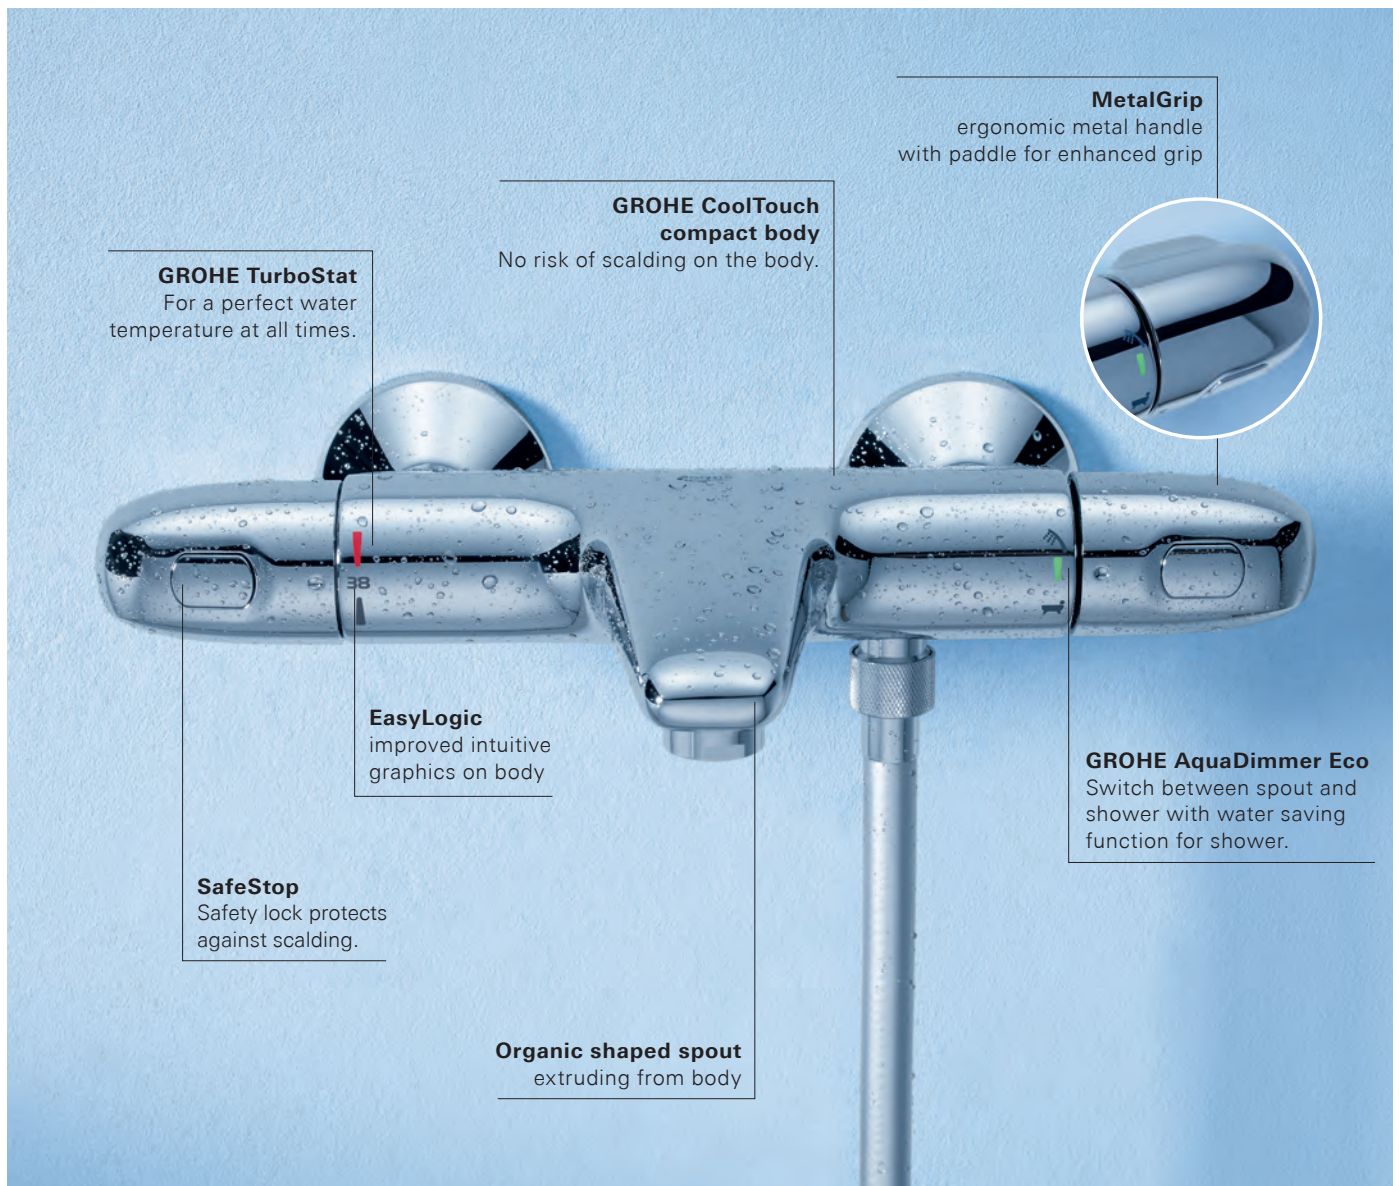

GROHTHERM 1000

ULTIMATE COMFORT WITH GROHE COOLTOUCH.

Enjoy taking a refreshing shower more than ever before. The Grohtherm 1000 with contemporary design offers a GROHE CoolTouch compact body, ergonomically shaped metal handles, GROHE TurboStat technology and water-saving eco functions.

GROHE TurboStat
For a perfect water temperature at all times.

GROHE CoolTouch compact body
No risk of scalding on the body.

MetalGrip
ergonomic metal handle with paddle for enhanced grip

EasyLogic
improved intuitive graphics on body

SafeStop
Safety lock protects against scalding.

GROHE AquaDimmer Eco
Switch between spout and shower with water saving function for shower.

Organic shaped spout
extruding from body