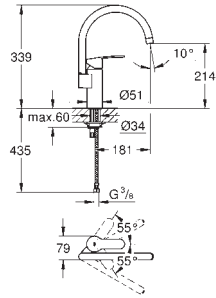

GROHE EUROSTYLE COSMOPOLITAN

Ref. No.	Colour	EAN	Retail Guide Price (£)

30 221 002	Chrome	4005176984235	166.07

Eurostyle Cosmopolitan
Single-lever sink mixer 1/2"
high spout
monobloc installation
GROHE SilkMove 35 mm ceramic cartridge
mousseur
adjustable flow rate limiter
swivel tubular spout
adjustable swivel area 0° / 150° / 360°
flexible connection hoses
rapid installation system
integrated temperature limiter
maximum flow rate (at 3 bar): 13 l/min

KITCHEN
FITTINGS