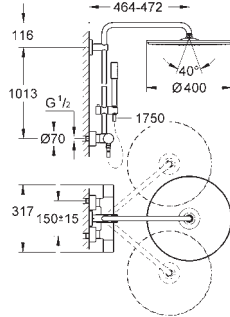

GROHE RAINSHOWER SYSTEM

Ref. No.	Colour	EAN	Retail Guide Price (£)

27 174 001	Chrome	4005176877162	1,369.06

Rainshower System 400
Shower system with thermostat for wall mounting
horizontal swivable 450 mm projection shower arm
exposed thermostatic shower
with Aquadimmer function
allows change between:
Rainshower Cosmopolitan 400 head shower
material: metal
with ball joint
rotation angle $\pm 20^\circ$
metal stick hand shower
adjustable height via gliding element
metal shower hose 1750 mm
GROHE TurboStat compact cartridge with wax thermoelement
GROHE SafeStop safety button at 38°C
(calibration required)
GROHE SafeStop Plus optional temperature limiter at 43°C included
GROHE CoolTouch
GROHE DreamSpray perfect spray pattern
GROHE Long-Life finish
SpeedClean anti-limescale system
Inner WaterGuide for a longer life