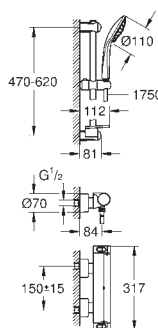

Grotherm 2000
Thermostatic shower mixer 1/2" with shower set
Consisting of:
Grotherm 2000 thermostat shower mixer (34 469)
Euphoria 110 Massage shower set, 600 mm (27 231 001)

18 608 001	Chrome	4005176985140	53.70