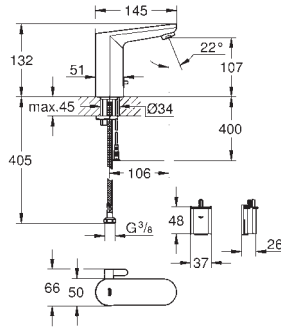

GROHE EUROSMART COSMOPOLITAN E

Ref. No.	Colour	EAN	Retail Guide Price (£)

36 327 002	Chrome	4005176695599	423.50

Eurosmart Cosmopolitan E
Infra-red electronic basin mixer 1/2" with mixing device and adjustable temperature limiter
with infrared sensor for bi-directional communication for monitoring, configuration and servicing
6V lithium battery, type CR-P2
battery lifetime approx. 7 years (150 actuations a day)
GROHE Water Saving - Less water, perfect flow
maximum flow rate (at 3 bar): 5 l/min
flexible connection hoses
non-return valve
dirt strainers
with integrated solenoid valve
external battery
rapid installation system
multistage battery status display
7 pre-set programs
auto flush
thermal disinfection
cleaning mode
additional functions and precise settings
by remote control 36 407
CE approved
noise classification 1 in accordance with DIN4109
type of protection faucet IP 59
replaces 36 327 001

36 331 001	Chrome	4005176305795	440.43

ditto, with pop-up waste set 1 1/4"

36 422 001	Chrome	4005176695636	534.76