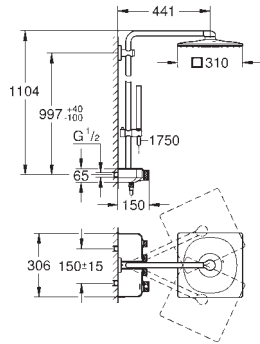

GROHE EUPHORIA SMARTCONTROL SYSTEM

Ref. No.	Colour	EAN	Retail Guide Price (£)
26 508 000	Chrome	4005176457593	1,123.68
26 508 LS0	moon white	4005176457616	1,298.10
26 508 DC0	supersteel	4005176526367	1,685.53
26 508 GL0	cool sunrise	4005176557552	1,797.89
26 508 GN0	brushed cool sunrise	4005176557569	2,022.64
26 508 DA0	warm sunset	4005176557521	1,797.89
26 508 DL0	brushed warm sunset	4005176557538	2,022.64
26 508 A00	hard graphite	4005176557491	1,910.26
26 508 AL0	brushed hard graphite	4005176557507	2,022.64

Euphoria SmartControl System 310 Cube Duo Shower system with thermostat for wall mounting

Consisting of:

horizontal 450 mm shower arm
upper bracket adjustable for minimal adaption to existing drilling holes
exposed SmartControl thermostat

allows change between:

head shower Rainshower SmartActive 310 Cube

2 spray patterns:

GROHE PureRain, ActiveRain

maximum flow rate (at 3 bar): 20 l/min

hand shower Euphoria Cube (27 699 000) 9.5 l/min.

maximum flow rate (at 3 bar): 16 l/min

adjustable height via gliding element

Silverflex shower hose 1750 mm 1/2" x 1/2" (28 388 000)

GROHE DreamSpray perfect spray pattern

GROHE CoolTouch prevents scalding on hot surfaces

GROHE TurboStat compact cartridge with wax thermoelement

GROHE ProGrip with knurl structure

GROHE Long-Life finish

GROHE SafeStop safety button at 38°C

GROHE SafeStop Plus optional temperature limiter at 43°C included

GROHE SmartControl push for ON-OFF, turn for volume adjustment from

GROHE Water Saving to Full Flow

integrated **GROHE EasyReach** shower tray

SpeedClean anti-limescale system

Inner WaterGuide for a longer life

TwistStop preventing the hose from twisting

suitable for instantaneous heaters from 18 kW/h

minimum flow rate 7 l/min.

SHOWERS

26 608 000	Chrome	4005176518577	1,068.75

Euphoria SmartControl System 260 Mono

Shower system with bath thermostat for wall mounting

Consisting of:

horizontal swivable 450 mm projection shower arm

upper bracket adjustable for minimal adaption to existing drilling holes

exposed SmartControl bath thermostat

allows change between:

head shower Euphoria 260 (26 455)

3 spray patterns:

Rain, SmartRain, Jet

maximum flow rate (at 3 bar): 20 l/min

with ball joint

rotation angle $\pm 15^\circ$

bath inlet

hand shower Euphoria 110 Massage, spray plate white (27 221 001)

3 spray patterns:

Rain, SmartRain, Massage

maximum flow rate (at 3 bar): 16 l/min

adjustable height via gliding element

Silverflex shower hose 1750 mm 1/2" x 1/2" (28 388 000)

GROHE DreamSpray perfect spray pattern

GROHE Long-Life finish

GROHE CoolTouch prevents scalding on hot surfaces

GROHE TurboStat compact cartridge with wax thermoelement

GROHE ProGrip with knurl structure

GROHE SafeStop safety button at 38°C

GROHE SafeStop Plus optional temperature limiter at 43°C included

GROHE SmartControl push for ON-OFF, turn for volume adjustment from

GROHE Water Saving to Full Flow

integrated **GROHE EasyReach** shower tray

SpeedClean anti-limescale system

Inner WaterGuide for a longer life

TwistStop preventing the hose from twisting

suitable for instantaneous heaters from 18 kW/h

minimum flow rate 7 l/min.