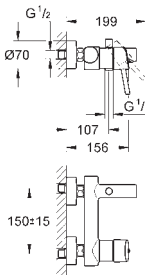

32 700 001	Chrome	4005176887994	196.93

Concetto
Single-lever bath/shower mixer 1/2"
wall mounted
metal lever
46 mm ceramic cartridge with
Eco-Override-Stop, with **GROHE SilkMove**
GROHE Long-Life finish
adjustable flow rate limiter
adjustable minimum flow rate 2.5 l/min
automatic diverter: bath/shower
mousseur
integrated non-return valve
in the shower outlet 1/2"
S-unions
protected against backflow
optional temperature limiter (46 308 000)
noise classification 1 in accordance
with DIN4109