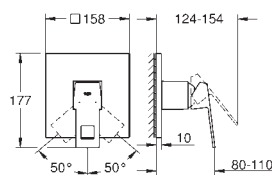

24 061 000   Chrome   4005176465680   208.77
Eurocube
Single-lever shower mixer trim
set for final installation for
GROHE Rapido SmartBox 35 600/35 604
GROHE SilkMove 46 mm ceramic cartridge
wall escutcheon with **GROHE FastFixation**
(covered escutcheon- and shaft sealing, covered fixing)
metal escutcheon, retroactively 6° adjustable
metal lever
flow performance:
outlet B or C = 30 l/min
without roughing-in-set

35 604 000   4005176698774   80.96
GROHE Rapido SmartBox universal rough-in box for concealed installation