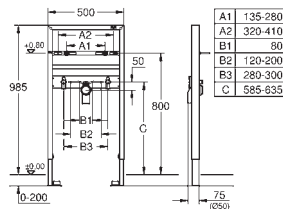

38 541 000			4005176291234	169.28

Rapid SL
Element for wash basin, single hole installation
1.0 m finished installation height
for on-the-wall installations or studded walls
Includes
wash basin fixing bolts with
fixing device for ceramic
HT-outlet bend Ø 50 mm
seal Ø 32 mm
for on-the-wall installation please order wall brackets 38 558 00M (sold separately)