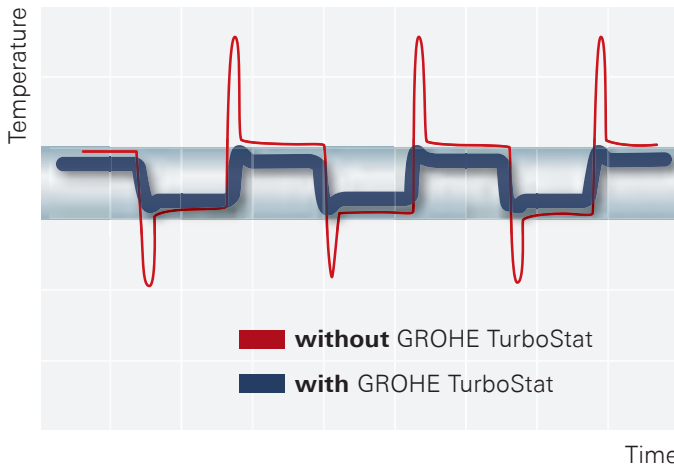

GROHE TURBOSTAT

ALWAYS THE RIGHT TEMPERATURE, FOR ULTIMATE CONVENIENCE AND SAFETY.

GROHE TurboStat technology lies at the heart of our Grohtherm thermostats. The thermo-element's unrivaled sensitivity means it delivers water at the desired temperature within a fraction of a second – and keeps it constant for the duration of your shower. No more time and water wasted getting the temperature right. And if the cold water supply fails, it reacts instantly: hot water will shut off automatically to avoid the risk of scalding.

Compensating precisely for fluctuations in temperature and pressure results in a consistent and comfortable shower throughout.