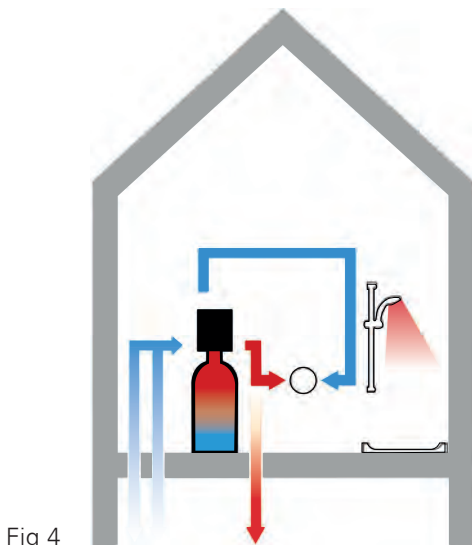

**How does it work?**

- 1 - Cold water delivered at mains pressure (min 1.5 bar & 20 l/min.)
- 2 - Water passes to a cylinder where it is heated by a boiler circuit flow
- 3 - An expansion vessel replaces the storage tank in loft to deal with expansion
- 4 - The water pressure is determined by mains pressure (Fig 4)