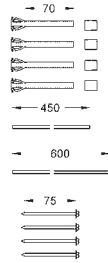

Air button
GROHE Long-Life finish
for use with Adagio cistern 37 762 SH /
37 945 SH

38 714 000		4005176828454	26.62