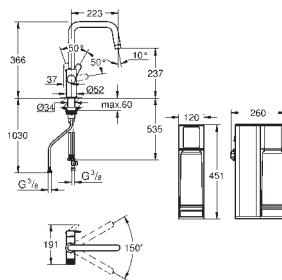

**GROHE Blue Pure Eurosmart
Starter kit with reverse osmosis filter**

Consisting of:

GROHE Blue single-lever sink mixer with filter function
monobloc installation

U spout

separate handle for filtered water

28 mm ceramic cartridge

with **GROHE SilkMove**

swivel tubular spout

swivel area 150°

separate inner water ways for filtered

and non-filtered water

flexible connection hoses

GROHE Blue reverse osmosis system

reverse osmosis filter membrane for pure and safe water

significant removal of chemicals, hormones and microorganisms

flow rate 1.5 l/min

salt rejection more than 97%

efficiency rate min. 50%

feed water pressure 1.00 - 4.00 bar

standard IEC connector with EU plug, power supply 230V / 50 Hz

no water storage tank required

membrane lifetime one year

connection set

30 587 000	Chrome	4005176745263	1,864.47