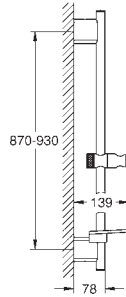

GROHE RAINSHOWER SMARTACTIVE

Ref. No.	Colour	EAN	Retail Guide Price (£)
26 603 000	Chrome	4005176486548	122.52
26 603 EN0	brushed nickel	4005176558740	269.54
26 603 GL0	cool sunrise	4005176558757	245.02
26 603 GN0	brushed cool sunrise	4005176558764	269.54
26 603 DA0	warm sunset	4005176558726	245.02
26 603 DL0	brushed warm sunset	4005176558733	269.54
26 603 A00	hard graphite	4005176558696	245.02
26 603 AL0	brushed hard graphite	4005176558702	269.54
22 125 KF0	phantom black	4005176782619	171.52

Rainshower SmartActive
Shower rail, 900 mm
with wall holders made of metal
glide element and swivel holder
GROHE FastFixation (variable distance between
wall shower holders to adapt to existing holes)
GROHE TileFix adjustable depth on upper and lower bracket
GROHE EasyReach tray
GROHE Long-Life finish