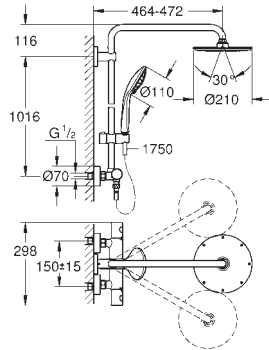

GROHE EUPHORIA SHOWER SYSTEM

Ref. No.	Colour	EAN	Retail Guide Price (£)

27 964 000	Chrome	4005176929595	759.23

Euphoria System 210
Shower system with thermostat for wall mounting
horizontal swivable 450 mm projection shower arm
exposed thermostatic shower
with Aquadimmer function
allows change between:
metal head shower Rainshower Cosmopolitan 210 (28 368 000)
Rain spray pattern
maximum flow rate (at 3 bar): 16 l/min
with ball joint
rotation angle $\pm 15^\circ$
hand shower Euphoria 110 Massage (27 221 000)
3 spray patterns:
Rain, Massage, SmartRain
maximum flow rate (at 3 bar): 15.5 l/min
adjustable height via gliding element
Silverflex shower hose 1750 mm 1/2" x 1/2" (28 388 000)
GROHE TurboStat compact cartridge with wax thermoelement
GROHE SafeStop safety button at 38°C
(calibration required)
GROHE SafeStop Plus optional temperature limiter at 43°C included
GROHE MetalGrip ergonomically shaped metal handles
GROHE DreamSpray perfect spray pattern
GROHE Long-Life finish
SpeedClean anti-limescale system
Inner WaterGuide for a longer life
TwistStop preventing the hose from twisting
minimum flow rate 7 l/min.
optional upgrade: **GROHE EasyReach** tray (26 362)

SHOWERS

26 243 000	Chrome	4005176316326	606.78