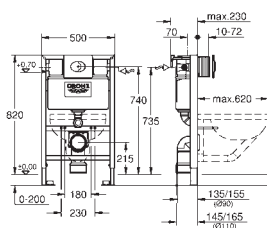

38 761 20A		4005176771651	386.52

Rapid SL
3-in-1 set for WC, 0.82 m installation height
with flushing cistern 6 - 3 l
including WRAS approved filling valve
Consisting of:
Rapid SL element for WC (38 526 000)
Skate Air flush plate, chrome, horizontal installation (38 506 000)
front wall brackets (38 558 00M)

INSTALLATION
SYSTEMS