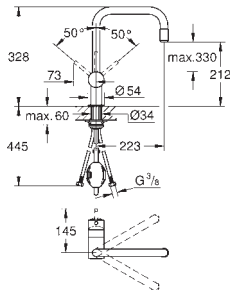

32 067 000 Chrome 4005176811142 246.00

Minta
Single-lever sink mixer 1/2"
U spout
monobloc installation
GROHE Long-Life finish
GROHE SilkMove 46 mm ceramic cartridge
pull out mousseur spout
adjustable flow rate limiter
swivel tubular spout
swivel area 360°
integrated non-return valve
protected against backflow
flexible connection hoses
rapid installation system
maximum flow rate (at 3 bar): 10.5 l/min

KITCHEN
FITTINGS