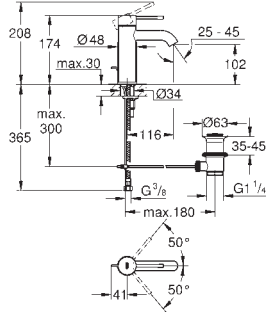

GROHE ESSENCE

Ref. No. Colour EAN Retail Guide Price (£)

24 171 001	Chrome	4005176698309	187.52
24 171 DC1	supersteel	4005176711466	262.53
24 171 GL1	cool sunrise	4005176711497	281.28
24 171 GN1	brushed cool sunrise	4005176712036	300.03
24 171 DA1	warm sunset	4005176711459	281.28
24 171 DL1	brushed warm sunset	4005176711473	300.03
24 171 A01	hard graphite	4005176711428	281.28
24 171 AL1	brushed hard graphite	4005176711435	300.03

Essence
Basin mixer 1/2"
S-Size
monobloc installation
metal lever
28 mm ceramic cartridge
with **GROHE SilkMove**
with temperature limiter
GROHE Long-Life finish
GROHE Water Saving - Less water, perfect flow
maximum flow rate (at 3 bar): 5 l/min
GROHE AquaGuide adjustable mousseur
GROHE FastFixation Plus installation system
pop-up waste set 1 1/4"
flexible connection hoses
professional edition
replaces Essence basin mixer 23 589 xx1

24 172 001	Chrome	4005176698316	181.42
24 172 DC1	supersteel	4005176712081	253.99
24 172 GL1	cool sunrise	4005176712111	272.14
24 172 GN1	brushed cool sunrise	4005176712128	290.27
24 172 DA1	warm sunset	4005176712074	272.14
24 172 DL1	brushed warm sunset	4005176712098	290.27
24 172 A01	hard graphite	4005176712043	272.14
24 172 AL1	brushed hard graphite	4005176712050	290.27
24 172 KF1	phantom black	4005176782398	253.99

ditto, smooth body