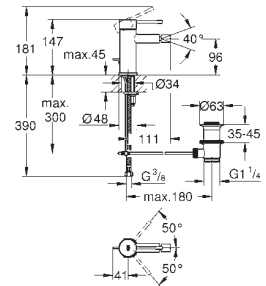

32 935 001	Chrome	4005176307171	187.52
32 935 DC1	supersteel	4005176369988	262.53
32 935 GL1	cool sunrise	4005176426315	281.28
32 935 GN1	brushed cool sunrise	4005176426322	300.03
32 935 DA1	warm sunset	4005176426339	281.28
32 935 DL1	brushed warm sunset	4005176426346	300.03
32 935 A01	hard graphite	4005176426360	281.28
32 935 AL1	brushed hard graphite	4005176426353	300.03

Essence
Bidet mixer 1/2"
S-Size
monobloc installation
metal lever
28 mm ceramic cartridge
with **GROHE SilkMove**
with temperature limiter
GROHE Long-Life finish
GROHE FastFixation Plus installation system
ball-joint mousseur
pop-up waste set 1 1/4"
flexible connection hoses