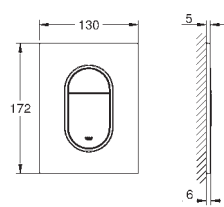

37 624 000	Chrome	4005176416095	106.42

Arena Cosmopolitan S
Flush plate
for dual flush or start & stop actuation
for pneumatic drop valve AV1
compatible with Rapid SL/GD2 1.13 m
for vertical installation
130 x 172 mm
material: ABS
GROHE Long-Life finish
GROHE Water Saving - Less water, perfect flow
flush plate with magnetic holder and fixing brackets included
compatible with Rapid SLX
for use with Rapid SL and Uniset with GD 2 cistern please order shaft 40 911 000
(sold separately)
for use with Rapid SL and Uniset 0.82 m installation height please order shaft
40 950 000 (sold separately)