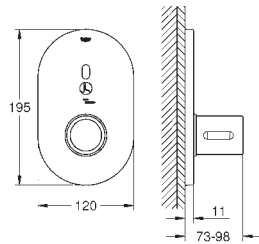

36 456 000   Chrome   4005176494758   277.60

Eurosmart Cosmopolitan E Special
Infra-red electronic for concealed thermostatic shower
with infrared sensor for bi-directional communication for monitoring, configuration and servicing
for concealed installation box 36 458 000 and 36 459 000
ergonomic metal handle
GROHE Long-Life finish
GROHE SafetyPlus fixed temperature stop
temperature scale handle with pre-adjustable safety stop between 35°C and 41°C (calibration required)
metal temperature safety stop
full unmixed hot or cold water in extreme handle position for legionella sampling
7 pre-set programs
auto flush
thermal disinfection
cleaning mode
additional functions and precise settings
by remote control 36 407
CE approved
noise classification 1 in accordance with DIN4109

36 458 000   4005176494772   832.79
Rough-in box with integrated thermostatic mixer for shower trim sets, battery supply

36 459 000   4005176576188   894.48
Rough-in box with integrated thermostatic mixer for shower trim sets, mains supply

47 780 000   Chrome   4005176836541   174.41

Extension set 27.5 mm
for Rapido T 35 500 000/35 050 000
for concealed installation box 36 458 000 and 36 459 000
for use with central and shower-thermostats with shut-off valve