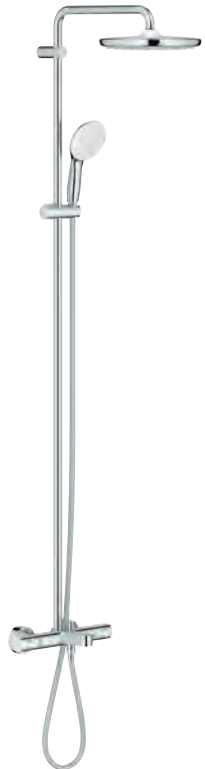

Tempesta System 250
Shower system with bath thermostat for wall mounting
Consisting of:
horizontal swivable 390 mm projection shower arm
exposed thermostatic shower
with Aquadimmer function
allows change between:
head shower Tempesta 250 (26 666)
spray pattern:
Rain
head shower with white rear cover
with ball joint
rotation angle $\pm 10^\circ$
bath inlet
separate diverter for hand shower
hand shower Tempesta 110 (27 597)
2 spray patterns:
Rain, Jet
adjustable height via gliding element
RotaflexTwistStop shower hose 1750 mm 1/2" x 1/2" (28 410)
maximum flow rate (at 3 bar): 20 l/min
GROHE Water Saving - Less water, perfect flow
GROHE TurboStat compact cartridge with wax thermoelement
GROHE SafeStop safety button at 38°C
(calibration required)
GROHE SafeStop Plus optional temperature limiter at 43°C included
GROHE SmartSwitch - easily rotate the dial to enjoy your preferred spray option
GROHE DreamSpray perfect spray pattern
ShockProof silicone ring prevents damage caused by a shower falling
GROHE Long-Life finish
SpeedClean anti-limescale system
Inner WaterGuide for a longer life
TwistStop preventing the hose from twisting
suitable for instantaneous heaters from 18 kW/h
minimum flow rate 7 l/min.
professional edition