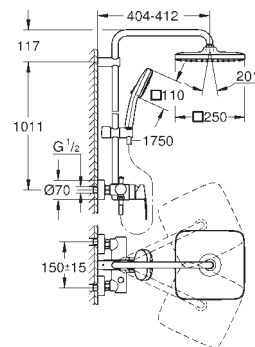

Tempesta System 250 Cube Shower system with single lever for wall mounting

Consisting of:
horizontal swivable 390 mm shower arm (14 047)
exposed single-lever shower mixer
with diverter
allows change between:
head shower Tempesta 250 Cube (26 685)
spray pattern:
Rain
head shower with white rear cover
with ball joint
rotation angle $\pm 10^\circ$
hand shower Tempesta Cube 110 (27 571)
2 spray patterns:
Rain, Jet
adjustable height via gliding element
RotaflexTwistStop shower hose 1750 mm 1/2" x 1/2" (28 410)
maximum flow rate (at 3 bar): 7.3 l/min
GROHE Water Saving - Less water, perfect flow
GROHE SilkMove 46 mm ceramic cartridge
GROHE SmartSwitch - easily rotate the dial to enjoy your preferred spray option
GROHE DreamSpray perfect spray pattern
ShockProof silicone ring prevents damage caused by a shower falling
GROHE Long-Life finish
SpeedClean anti-limescale system
Inner WaterGuide for a longer life
TwistStop preventing the hose from twisting
suitable for instantaneous heaters from 18 kW/h
minimum flow rate 7 l/min.
min. recommended pressure 1.0 bar
professional edition