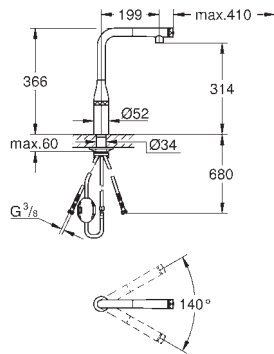

31 615 000	Chrome	4005176523649	562.19
31 615 DC0	supersteel	4005176523656	730.84
31 615 GL0	cool sunrise	4005176523670	787.05
31 615 GN0	brushed cool sunrise	4005176523687	843.27
31 615 DA0	warm sunset	4005176523694	787.05
31 615 DL0	brushed warm sunset	4005176523700	843.27
31 615 A00	hard graphite	4005176523717	787.05
31 615 AL0	brushed hard graphite	4005176523724	843.27

Essence SmartControl
Sink mixer with SmartControl
monobloc installation
GROHE Long-Life finish
metal spray
pull-out spray with laminar
GROHE Magnetic Docking guarantees easy retraction and smooth docking of the spray head back to the starting position
GROHE SmartControl push for ON-OFF, turn for volume adjustment from water saving eco mode to Full Flow
temperature adjustment by turning of mixing valve on body
swivel tubular spout
swivel area 140°
protected against backflow
flexible connection hoses
metal fixation set
Lead and Nickel Free Inner Water Ways
maximum flow rate (at 3 bar): 10 l/min

31 928 KF0	phantom black	4005176782701	787.05

ditto, Professional exclusive