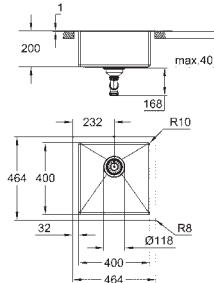

K700

Stainless steel sink

model: K700 45-S 46.4/46.4 1.0

mounting type: undermount, top mount or flush mount

material: stainless steel AISI 304 (V2A)

material thickness: 1 mm

GROHE Long-Life finish

finish: satin finish

GROHE Whisper

min. cabinet size: 450 mm

dimensions: 464 x 464 mm

1 bowl: 400 x 400 x 200 mm

outer radius: R11 (undermount)/R3 (topmount), inner bowl radius: R10

GROHE FastFixation installation system

cut-out (undermount): 402 x 402 mm (R11)

cut-out (top mount): 449 x 449 mm (R3)

cut-out (flush mount): 449 x 449 mm (R3) (top step outer size: -465 x 465 -R8 deep -3.5 mm)

drainer: Ø 3.5"/90 mm basket strainer waste

accessories included: waste kit, basket strainer waste, mounting set

optional push to open excenter (40 986 SD0)

amount of fasteners included (top mount): 8

amount of fasteners included (undermount): 8

31 580 SD1	stainless steel	4005176607134	390.07