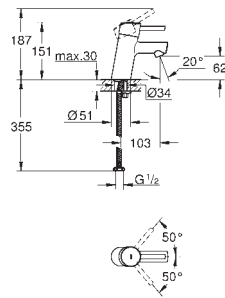

**32 240 10E      Chrome      4005176906794      150.98**

**Concetto**  
**Basin mixer 1/2"**  
**S-Size**  
monobloc installation  
metal lever  
28 mm ceramic cartridge  
with **GROHE SilkMove**  
adjustable flow rate limiter  
with temperature limiter  
**GROHE Long-Life** finish  
**GROHE Water Saving** - Less water, perfect flow  
maximum flow rate (at 3 bar): 5 l/min  
**SpeedClean** mousseur  
**GROHE FastFixation** installation system  
with centering support  
smooth body  
flexible connection hoses