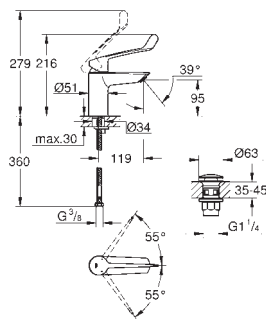

23 982 003   **Chrome**   **4005176644245**   **114.10**

Eurosmart Basin mixer 1/2" S-Size
monobloc installation
long metal lever
lever length 156 mm
GROHE SilkMove 35 mm ceramic cartridge
maximum flow rate (at 3 bar): 8 l/min
Laminar flow straightener
adjustable flow rate limiter with temperature limiter
GROHE FastFixation installation system
smooth body with push-open pop-up waste set 1 1/4"
flexible connection hoses
professional edition

COMMERCIAL FITTINGS