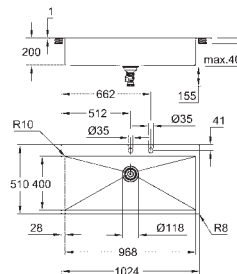

GROHE STAINLESS STEEL SINKS

Ref. No.	Colour	EAN	Retail Guide Price (£)

31 584 SD1	stainless steel	4005176607172	897.84

K800

Stainless steel sink

model: K800 90-S 84.6/51 1.0

mounting type: top mount or flush mount

material: stainless steel AISI 304 (V2A)

material thickness: 1 mm

GROHE Long-Life finish

finish: satin finish

GROHE Whisper

min. cabinet size: 900 mm

dimensions: 846 x 510 mm

1 bowl: 790 x 400 x 200 mm

outer radius: R3, inner bowl radius: R10

GROHE FastFixation installation system

cut-out (top mount): 831 x 495 mm (R3)

cut-out (flush mount): 831 x 495 mm (R3) (top step outer size: -847 x 511 -R8

deep -3.5 mm)

waste: Ø 3.5"/90 mm waste strainer with automatic waste fitting

accessories included: automatic waste fitting with rotary handle,

waste kit, basket strainer waste, mounting set

optional push to open excenter (40 986 SD0)

amount of fasteners included (top mount): 10

31 585 SD1	stainless steel	4005176607189	1,198.12

K800

Stainless steel sink

model: K800 120-S 102.4/51 2.0

mounting type: top mount or flush mount

material: stainless steel AISI 304 (V2A)

material thickness: 1 mm

GROHE Long-Life finish

finish: satin finish

GROHE Whisper

min. cabinet size: 1200 mm

dimensions: 1024 x 510 mm

1 bowl: 462 x 400 x 200 mm

2 bowl: 462 x 400 x 200 mm

outer radius: R3, inner bowl radius: R10

GROHE FastFixation installation system

cut-out (top mount): 1009 x 495 mm (R3)

cut-out (flush mount): 1009 x 495 mm (R3) (top step outer size: -1025 x 511 -R8

deep -3.5 mm)

waste: Ø 3.5"/90 mm waste strainer with automatic waste fitting

accessories included: automatic waste fitting with rotary handle,

waste kit, basket strainer waste, mounting set

optional push to open excenter (40 986 SD0)

amount of fasteners included (top mount): 12

31 586 SD1	stainless steel	4005176607196	1,047.98