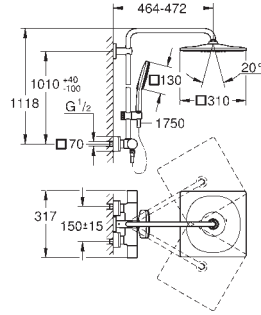

GROHE RAINSHOWER SMARTACTIVE SYSTEM

Ref. No.   Colour   EAN   Retail Guide Price (£)

26 652 000   **Chrome**   **4005176533044**   **979.27**

Rainshower SmartActive 310
Shower system with thermostat for wall mounting

Consisting of:
horizontal swivable 450 mm projection shower arm
exposed thermostatic shower
with Aquadimmer function
allows change between:
head shower Rainshower Mono 310 Cube
maximum flow rate (at 3 bar): 9.5 l/min
with ball joint
rotation angle $\pm 15^\circ$
hand shower Rainshower SmartActive 130 Cube
maximum flow rate (at 3 bar): 8.5 l/min
adjustable height via gliding element
including performance grip
Silverflex shower hose 1750 mm
GROHE TurboStat compact cartridge with wax thermoelement
GROHE Water Saving - Less water, perfect flow
GROHE SafeStop safety button at 38°C
(calibration required)
GROHE SafeStop Plus optional temperature limiter at 43°C included
GROHE CoolTouch prevents scalding on hot surfaces
GROHE DreamSpray perfect spray pattern
GROHE SmartTip showering spray selection via push of a ring
GROHE Long-Life finish
GROHE FastFixation upper bracket adjustable
SpeedClean anti-limescale system
suitable for instantaneous heaters from 18 kW/h
minimum flow rate 7 l/min.

26 837 GL0   cool sunrise   4005176950155   1,566.84
26 837 DA0   warm sunset   4005176950148   1,566.84
ditto, DR-brass, Professional exclusive

26 649 000   **Chrome**   **4005176533037**   **979.27**
ditto, with non-restricted flow

26 657 000   **Chrome**   **4005176533075**   **1,126.17**

Rainshower SmartActive 310
Shower system with bath thermostat for wall mounting

Consisting of:
horizontal swivable 450 mm projection shower arm
exposed thermostatic shower
with Aquadimmer function
allows change between:
head shower Rainshower Mono 310
maximum flow rate (at 3 bar): 7.5 l/min
with ball joint
rotation angle $\pm 15^\circ$
bath inlet
separate diverter for hand shower
hand shower Rainshower SmartActive 130
maximum flow rate (at 3 bar): 8.5 l/min
adjustable height via gliding element
including performance grip
Silverflex shower hose 1750 mm
GROHE TurboStat compact cartridge with wax thermoelement
GROHE Water Saving - Less water, perfect flow
GROHE SafeStop safety button at 38°C
(calibration required)
GROHE SafeStop Plus optional temperature limiter at 43°C included
GROHE CoolTouch prevents scalding on hot surfaces
GROHE DreamSpray perfect spray pattern
GROHE SmartTip showering spray selection via push of a ring
GROHE Long-Life finish
GROHE FastFixation (upper bracket adjustable to adapt to existing holes)
SpeedClean anti-limescale system
Inner WaterGuide for a longer life
suitable for instantaneous heaters from 18 kW/h
minimum flow rate 7 l/min.