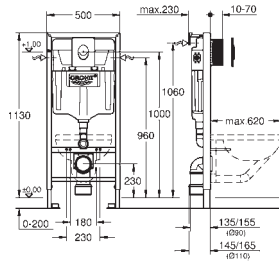

GROHE RAPID SL FOR WC

Ref. No.	Colour	EAN	Retail Guide Price (£)

38 721 001	Chrome	4005176863431	284.55

Rapid SL
3-in-1 set for WC, 1.13 m installation height
with flushing cistern GD 2 , 6 l - 9 l
Consisting of:
Rapid SL element for WC (38 528 001)
Skate Air flush plate, chrome, vertical installation (38 505 000)
front wall brackets (38 558 00M)