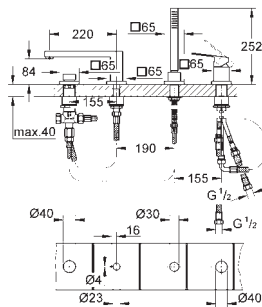

19 897 001	Chrome	4005176429101	1,206.47
19 897 DC1	supersteel	4005176525087	1,689.06
19 897 AL1	brushed hard graphite	4005176585548	1,930.35

Eurocube
4-hole single-lever bath combination
GROHE SilkMove 46 mm ceramic cartridge
GROHE Long-Life finish
pre-assembled spout fixing
single lever mixer operating element
metal lever
bath inlet with mousseur
diverter bath/shower
hand shower Euphoria Cube+ 6.6 l/min
metal shower hose 2000 mm (always chrome for any colour of the set)
flexible connection hoses
connection for shower hose
protected against backflow
for use with 29 037 000

29 037 000		4005176865749	924.58

Baseframe for installation under tiled surround