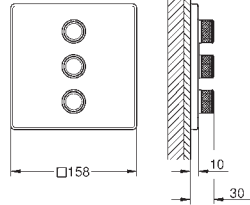

GROHE GROHTHERM SMARTCONTROL

Ref. No.	Colour	EAN	Retail Guide Price (£)
29 127 000	Chrome	4005176413339	410.96
29 127 DC0	supersteel	4005176526350	575.35
29 127 GN0	brushed cool sunrise	4005176558443	657.55
29 127 DL0	brushed warm sunset	4005176558412	657.55
29 127 A00	hard graphite	4005176558375	616.46
29 127 AL0	brushed hard graphite	4005176558382	657.55

**Grotherm SmartControl
Triple volume control trim**

set for final installation for
GROHE Rapido SmartBox 35 600/35 604/35 601
metal wall escutcheon with **GROHE FastFixation** (covered escutcheon and shaft sealing, covered fixing), retroactively 6° adjustable
10 mm thin profile escutcheon

GROHE Long-Life finish
GROHE SmartControl push for ON-OFF, turn for volume adjustment from GROHE Water Saving to Full Flow
exchangeable symbols
GROHE ProGrip with knurl structure
multiple outlets can be run simultaneously

without roughing-in-set

flow performance:
outlet D = 28 l/min
outlet E = 28 l/min
outlet A = 28 l/min
outlet D+E+A = 65 l/min
optional flow reducer for CALGreen compliance included

35 604 000	4005176698774	80.96
GROHE Rapido SmartBox universal rough-in box for concealed installation		

29 153 LS0	moon white	4005176413582	737.06

**Grotherm SmartControl
Thermostat for concealed installation with one valve**

set for final installation for
GROHE Rapido SmartBox 35 600/35 604
metal wall escutcheon with **GROHE FastFixation** (covered escutcheon and shaft sealing, covered fixing), retroactively 6° adjustable

GROHE Long-Life finish
GROHE SmartControl push for ON-OFF, turn for volume adjustment from GROHE Water Saving to Full Flow
exchangeable symbols

GROHE TurboStat compact cartridge with wax thermoelement
GROHE ProGrip with knurl structure

GROHE SafeStop safety button at 38°C

(calibration required)
GROHE SafeStop Plus optional temperature limiter at 43°C or 46°C included
built-in non return valve
and dirt strainers

cover plate in moon white acrylic glass