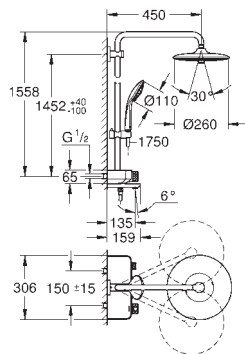

Euphoria SmartControl System 260 Mono

Shower system with bath thermostat for wall mounting

Consisting of:

horizontal swivable 450 mm projection shower arm
upper bracket adjustable for minimal adaption to existing drilling holes
exposed SmartControl bath thermostat

allows change between:

head shower Euphoria 260 (26 455)

3 spray patterns:

Rain, SmartRain, Jet

maximum flow rate (at 3 bar): 20 l/min

with ball joint

rotation angle $\pm 15^\circ$

bath inlet

hand shower Euphoria 110 Massage, spray plate white (27 221 001)

3 spray patterns:

Rain, SmartRain, Massage

maximum flow rate (at 3 bar): 16 l/min

adjustable height via gliding element

Silverflex shower hose 1750 mm 1/2" x 1/2" (28 388 000)

GROHE DreamSpray perfect spray pattern

GROHE Long-Life finish

GROHE CoolTouch prevents scalding on hot surfaces

GROHE TurboStat compact cartridge with wax thermoelement

GROHE ProGrip with knurl structure

GROHE SafeStop safety button at 38°C

GROHE SafeStop Plus optional temperature limiter at 43°C included

GROHE SmartControl push for ON-OFF, turn for volume adjustment from

GROHE Water Saving to Full Flow

integrated **GROHE EasyReach** shower tray

SpeedClean anti-limescale system

Inner WaterGuide for a longer life

TwistStop preventing the hose from twisting

suitable for instantaneous heaters from 18 kW/h

minimum flow rate 7 l/min.