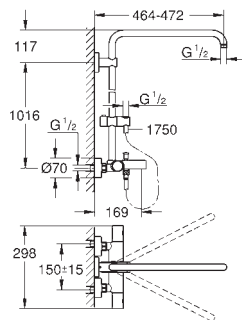

Euphoria Shower System
Shower system with bath thermostat for wall mounting
with short shower rail for installation in showers
Consisting of:
horizontal swivable 450 mm projection shower arm
exposed thermostatic shower
with Aquadimmer function
separate diverter for hand shower
gliding element
Silverflex shower hose 1750 mm 1/2" x 1/2" (28 388 000)
distance between thermostat and upper bracket: 1016 mm
GROHE TurboStat compact cartridge with wax thermoelement
GROHE SafeStop safety button at 38°C
(calibration required)
GROHE SafeStop Plus optional temperature limiter at 43°C included
GROHE Long-Life finish
Inner WaterGuide for a longer life
TwistStop preventing the hose from twisting
suitable for instantaneous heaters from 18 kW/h
minimum flow rate 7 l/min.