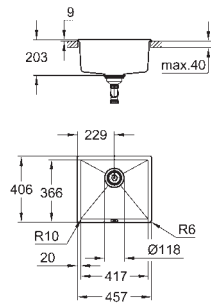

GROHE COMPOSITE SINKS

Ref. No.	Colour	EAN	Retail Guide Price (£)

31 653 AP0	granite black	4005176521348	284.96

K700U

Composite sink

model: K700U 50-C 45.7/40.6 1.0

mounting type: top mount or undermount

material: quartz composite

GROHE Whisper

min. cabinet size: 500 mm

dimensions: 457 x 406 mm

1 bowl: 417 x 366 x 203 mm

outer radius: R6, inner bowl radius: R10

GROHE FastFixation installation system

cut-out (top mount): 442 x 391

cut-out (undermount): 417 x 366 mm

drainer: Ø 3.5"/90 mm basket strainer waste

accessories included: waste kit, basket strainer waste, mounting set

mounting with silicone (top mount)

optional push to open excenter (40 986 SD0)

amount of fasteners included (undermount): 8

heat resistant up to 180° C

31 654 AP0	granite black	4005176521362	327.30