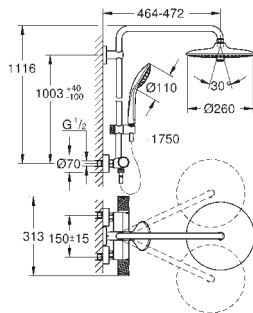

Euphoria System 260
Shower system with thermostatic mixer for wall mounting
Consisting of:
horizontal swivable 450 mm projection shower arm
exposed thermostatic shower
with Aquadimmer function
allows change between:
head shower Euphoria 260 (26 455)
3 spray patterns:
Rain, SmartRain, Jet
maximum flow rate (at 3 bar): 7.5 l/min
with ball joint
rotation angle $\pm 15^\circ$
hand shower Euphoria 110 Massage (27 221 000)
3 spray patterns:
Rain, Massage, SmartRain
maximum flow rate (at 3 bar): 11 l/min
adjustable height via gliding element
Silverflex shower hose 1750 mm 1/2" x 1/2" (28 388 000)
GROHE TurboStat compact cartridge with wax thermoelement
GROHE SafeStop safety button at 38°C
(calibration required)
GROHE SafeStop Plus optional temperature limiter at 43°C included
GROHE CoolTouch prevents scalding on hot surfaces
GROHE ProGrip with knurl structure
GROHE DreamSpray perfect spray pattern
GROHE Long-Life finish
GROHE SprayDimmer (Stepless flow rate reduction)
GROHE FastFixation upper bracket adjustable
Inner WaterGuide for a longer life
SpeedClean anti-limescale system
TwistStop preventing the hose from twisting
suitable for instantaneous heaters from 18 kW/h
minimum flow rate 7 l/min.
optional upgrade: **GROHE EasyReach** tray (26 362)
professional edition