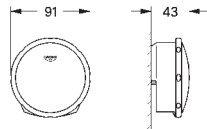

19 952 000	Chrome	4005176174230	66.83
19 952 DC0	supersteel	4005176467776	282.17
19 952 AL0	brushed hard graphite	4005176353376	322.48

Talentofill
Inlet-, pop-up and waste-system
set for final installation
escutcheon
supply part
waste plug
fixing set
in combination with Talentofill
28 990 000/28 991 000