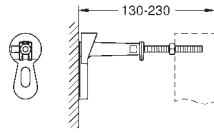

GROHE RAPID SL FOR URINAL

Ref. No.	Colour	EAN	Retail Guide Price (£)
38 558 00M	Chrome	4005176291418	16.41

Rapid SL
Front wall brackets
for against-the-wall installations
for fixing the elements at the brick-wall
or in front of the studded wall
adjustment from 130 - 230 mm
2 pieces