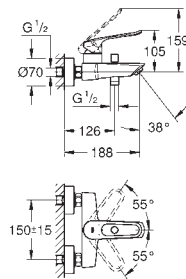

Eurosmart Single-lever bath/shower mixer 1/2"
wall mounted
loop metal lever
lever length 123 mm
GROHE SilkMove 35 mm ceramic cartridge
adjustable flow rate limiter
with temperature limiter
automatic diverter: bath/shower
mousseur
integrated non-return valve
in the shower outlet 1/2"
S-unions
metal wall escutcheons
protected against backflow
professional edition

25 242 003   **Chrome**   **4005176644238**   **123.41**