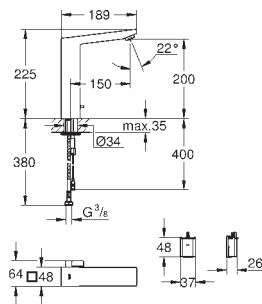

36 441 000	Chrome	4005176415630	844.24
36 441 DC0	supersteel	4005176686818	1,097.51
36 441 AL0	brushed hard graphite	4005176686825	1,266.36

Eurocube E
Infra-red electronic basin mixer 1/2" with mixing device and adjustable temperature limiter
with infrared sensor for bi-directional communication for monitoring, configuration and servicing
6V lithium battery, type CR-P2
battery lifetime approx. 7 years (150 actuations a day)
GROHE Long-Life finish
GROHE Water Saving - Less water, perfect flow
maximum flow rate (at 3 bar): 5 l/min
laminar spray regulator
flexible connection hoses
non-return valve
dirt strainers
with integrated solenoid valve
external battery
rapid installation system
multistage battery status display
7 pre-set programs
auto flush
thermal disinfection
cleaning mode
additional functions and precise settings
by remote control 36 407
CE approved
noise classification 1 in accordance with DIN4109
type of protection faucet IP 59K