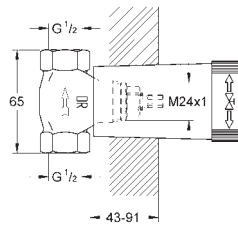

29 032 000   EAN: 4005176845277   Retail Guide Price (£): 37.94

Concealed valve
pre-assembled headpart 1/2"
threaded union 1/2"
installation depth adjustable
43 - 91 mm
DR-brass