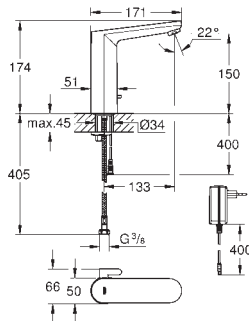

Eurosmart Cosmopolitan E
Infra-red electronic basin mixer 1/2" L-Size with mixing device and adjustable temperature limiter
with infrared sensor for bi-directional communication for monitoring, configuration and servicing
without power supply 36 338 000 (required)
GROHE Long-Life finish
GROHE Water Saving - Less water, perfect flow maximum flow rate (at 3 bar): 5 l/min
flexible connection hoses
non-return valve
dirt strainers
with integrated solenoid valve
rapid installation system
7 pre-set programs
auto flush
thermal disinfection
cleaning mode
additional functions and precise settings by remote control 36 407
CE approved
noise classification 1 in accordance with DIN4109
type of protection faucet IP 59
replaces 36 421 000

36 439 001   Chrome   4005176695605   397.12