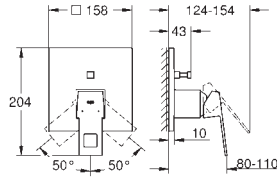

GROHE EUROCUBE JOY

Ref. No.	Colour	EAN	Retail Guide Price (£)

24 062 000	Chrome	4005176465697	229.64

Eurocube
Single-lever mixer with 2-way diverter
set for final installation for
GROHE Rapido SmartBox 35 600/35 604
GROHE SilkMove 46 mm ceramic cartridge
wall escutcheon with **GROHE FastFixation**
(covered escutcheon- and shaft sealing, covered fixing)
metal escutcheon, retroactively 6° adjustable
metal lever
automatic 2-way diverter
flow performance:
outlet B = 27 l/min, outlet C = 27 l/min
without roughing-in-set

35 604 000		4005176698774	80.96
GROHE Rapido SmartBox universal rough-in box for concealed installation