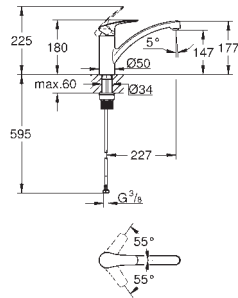

Eurosmart
Single-lever sink mixer 1/2"
low spout
Cradle to Cradle Certified Gold
monobloc installation
GROHE Long-Life finish
GROHE SilkMove 35 mm ceramic cartridge
GROHE Water Saving 5,7 l/min mousseur with coin slot for tool free replacement
adjustable flow rate limiter
integrated temperature limiter
swivel cast spout
swivel area 140°
Lead and Nickel Free Inner Water Ways
flexible connection hoses 3/8"
GROHE FastFixation Plus installation system
maximum flow rate (at 3 bar): 5 l/min
professional edition

33 281 003	Chrome	4005176635366	126.12
33 281 DC3	supersteel	4005176635397	163.95