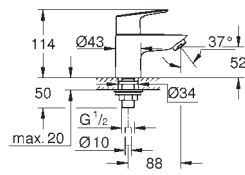

Ref. No.	Colour	EAN	Retail Guide Price (£)

20 422 001	Chrome	4005176529504	66.08

BauLoop
Pillar tap 1/2" XS-Size
monobloc installation
ceramic headpart
GROHE Long-Life finish
GROHE Water Saving - Less water, perfect flow
maximum flow rate (at 3 bar): 5 l/min
fixation nut G 1/2"
professional edition