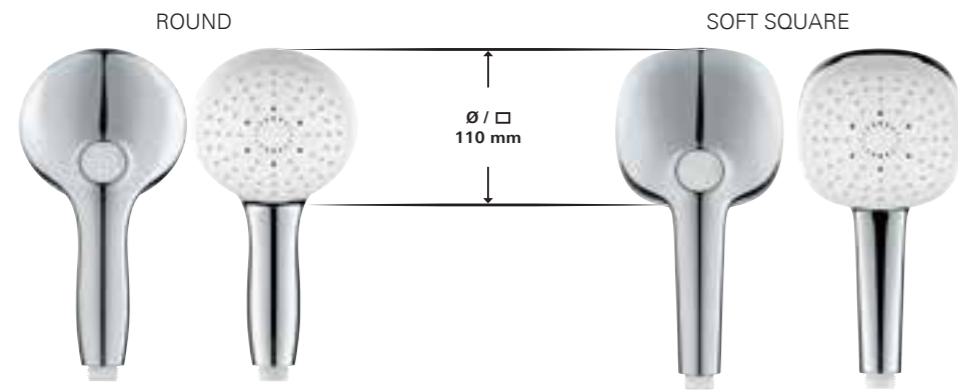

GROHE TEMPESTA

GROHE is proud to present the Tempesta 110 hand shower. The Tempesta 110 is available in a round or soft square design and features an easy switch function so you can effortlessly switch between the three innovative sprays. Each model includes a ShockProof silicone ring to prevent damage. We have improved our designs over the years to meet your needs. Tempesta is available in sets, systems and bundles, so there's an option to suit every bathroom. Like its predecessor, Tempesta is eco-friendly, so you can take a shower with the peace of mind that comes from GROHE's passion for sustainability.

GROHE WATER SAVING
Reduced water consumption without impact on performance

GROHE SHOCKPROOF
Protective silicone ring

3 SPRAY TYPES
Rain, Jet & Massage spray

GROHE UNIVERSAL CONNECTION
Standard connection thread

RAIN
for **RELAXATION**

Jet
for **CLEANING**

Massage
for **INVIGORATION**

HAND SHOWER

TEMPESTA 110
Cube hand shower 3-sprays
27 572 003

RM **168**
(RRP : RM330)

TEMPESTA 110
hand shower 3-sprays
28 261 003

RM **168**
(RRP : RM340)

HAND SHOWER HOLDER

TEMPESTA 110
Cube wall holder set 3-sprays
adjustable, 9.5 l/min, 1750mm
27 584 003

RM **378**
(RRP : RM850)

HAND SHOWER WITH SHOWER RAILS

TEMPESTA 110
Cube shower rail set 3-sprays
600mm
27 786 003