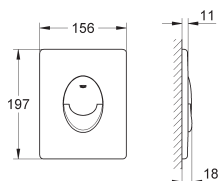

38 505 000

chroom

70,43

38 505 P00

mat chroom

70,43

**Skate Air
Bedieningsplaat**

voor Dual flush of Start-Stop bediening
geschikt voor pneumatische bodemventiel AV1
verticale montage
156 x 197 mm
van ABS
in combinatie met Rapid SL en Uniset GD 2 inbouwreservoirs
bij gebruik in combinatie met Rapid SLX, 66 791 000 bijbestellen (apart verkrijgbaar)

38 505 KF0

phantom black (mat zwart)

144,39

38 505 KV0

glossy black

60,83

idem, professional variant

38 506 000

chroom

70,43

38 506 SH0

alpine wit

56,20

38 506 P00

mat chroom

94,36

idem, horizontale installatie