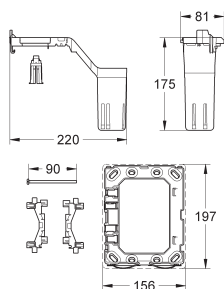

38 796 000

chrom

104,63

**GROHE Fresh
Eco ombouwset**

voor GROHE spoelreservoir GD2 met pneumatisch bodemklep en reguliere inspectieschacht

niet geschikt voor houten-, glazen- en RVS bedieningsplaten

montageraam met openingsfunctie

houder voor schoonmaaktabelt

alleen chloorvrije tabs

voor alle GROHE bedieningsplaten

156 x 197 mm