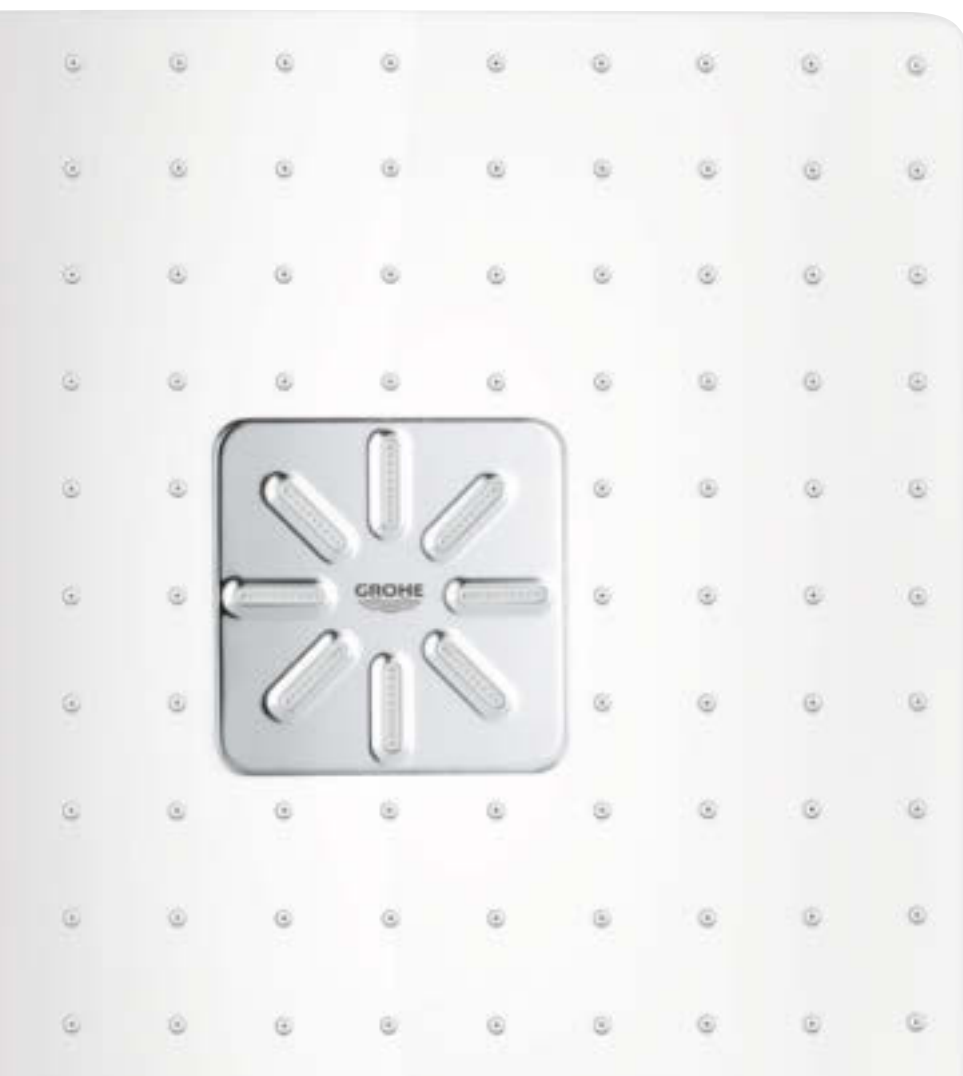

THE FLEXIBLE SPOUT

Enjoy greater user comfort and flexibility thanks to a 90° swivel spout. Turning smoothly to the left and right, the swivel spout adds a whole new level of convenience, allowing you to rinse the basin, wash your face or soap your hands unhindered.

The crisp lines of GROHE Plus make it an ideal fit with sharp, square ceramics, creating a consistent look throughout the bathroom

SQUARE OR ROUND?
A MATCH FOR BOTH

GROHE Plus features elegantly curved details for a softening effect perfectly suited to complementing round basins and adding a tactile note to a design concept

VERSATILE, SEAMLESS DESIGN

The strength of an arc conceals its versatility – and so it is with GROHE Plus. Its distinctive, dynamic design draws on two classic shapes – the square and the circle. Thanks to its use of two surfaces – a circle bisected by a flat face – it works perfectly with both round and square bathroom fittings. Whether your bathroom sensibility is smoothly circular or crisp-edged and cubic, GROHE Plus faucet will sit perfectly with GROHE ceramics, showers and accessories, making the design process seamless.

DESIGN HARMONY **EFFORTLESSLY ACHIEVED**

A PERFECT FIT OF MATERIALS

The GROHE Plus faucet with LED temperature display has a bi-color finish, combining chrome with chic, MoonWhite acrylic glass. This modern material makes the Plus faucet a perfect fit with both GROHE SmartControl and Rainshower SmartActive shower in MoonWhite, making it even easier to create a sleek, seamless concept across the whole bathroom.