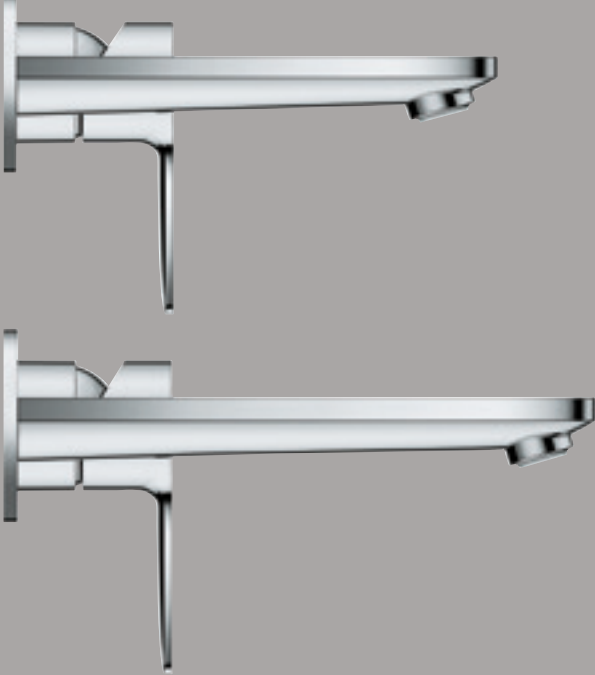

The thin rectangular geometries of the spout and lever extend in parallel from the pure cylindrical body. The spout has been moved up to achieve an elegant and lightweight appearance to create a product that fits perfectly in the modern architectural context. With the thin proportions and pure composition of its round and square forms, Lineare offers ultimate flexibility when it comes to bathroom design choices.

Increased comfort thanks to side operation and the smoothest
handling for effortless precision and ultimate comfort for a
lifetime thanks to GROHE SilkMove

Extra slim body, only 40 mm in diameter

90°

The L-Size model comes with a 90° swivelable spout

Installation without escutcheon,
e.g. on solid surfaces, under
counter basins or vessels

Installation with escutcheon,
e.g. on a ceramic basin

Two sizes available with GROHE AquaGuide for a perfect match and a splash free hand wash experience

Left and right handed installation possible for a harmonious ensemble and superior ergonomics

32 114 DC1
S-Size
Basin mixer

**SUPER LOOKS – SUPER RESISTANCE**

GROHE's SuperSteel surface more than fits the bill. In fact, the innovative PVD coating is ten times more scratch-resistant than chrome. The silk-matt stainless steel surface not only looks unbelievably good, but also demonstrates its resistance in daily use.