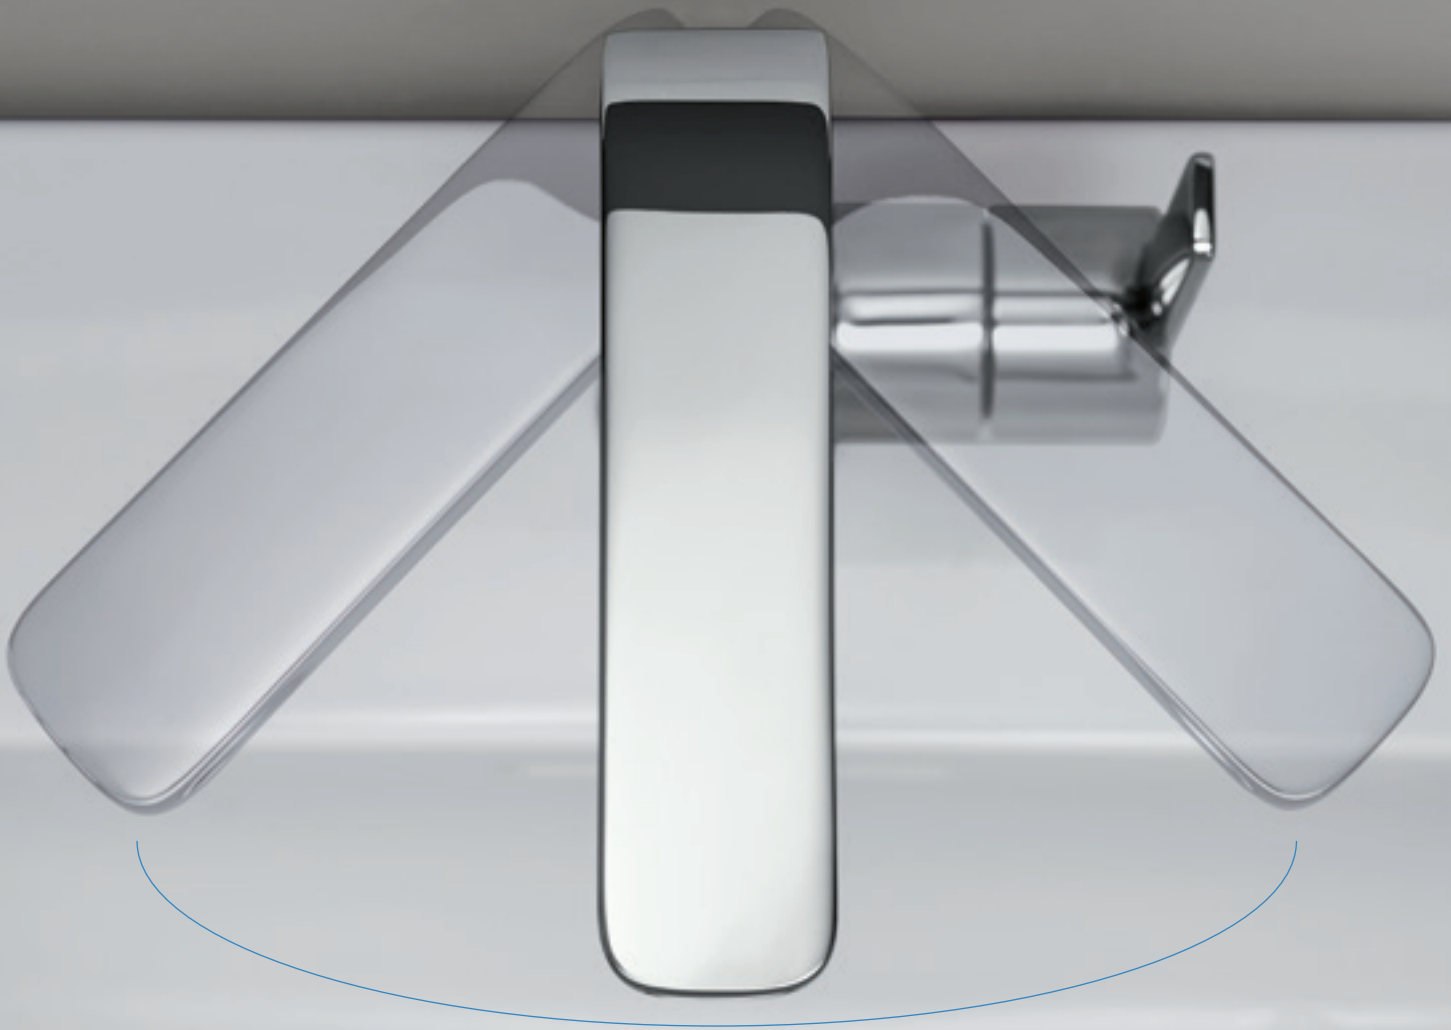

The thin rectangular geometries of the spout and lever extend in parallel from the pure cylindrical body. The spout has been moved up to achieve an elegant and lightweight appearance to create a product that fits perfectly in the modern architectural context. With the thin proportions and pure composition of its round and square forms, Lineare offers ultimate flexibility when it comes to bathroom design choices.

32 114 001
S-Size
Basin mixer

23 790 001
XS-Size
Basin mixer

FEATURES & BENEFITS

Increased spout height for enhanced comfort

Watersaving and easy to clean
GROHE EcoJoy SpeedClean mousseur

90° swivel angle for better accessibility,
cleanability and more comfort

Increased comfort thanks to side operation and the smoothest
handling for effortless precision and ultimate comfort for a
lifetime thanks to GROHE SilkMove

Extra slim body, only 40 mm in diameter

90°

The L-Size model comes with a 90° swivelable spout

Left and right handed installation possible for a harmonious ensemble and superior ergonomics

32 114 DC1
S-Size
Basin mixer

**SUPER LOOKS – SUPER RESISTANCE**

GROHE's SuperSteel surface more than fits the bill. In fact, the innovative PVD coating is ten times more scratch-resistant than chrome. The silk-matt stainless steel surface not only looks unbelievably good, but also demonstrates its resistance in daily use.