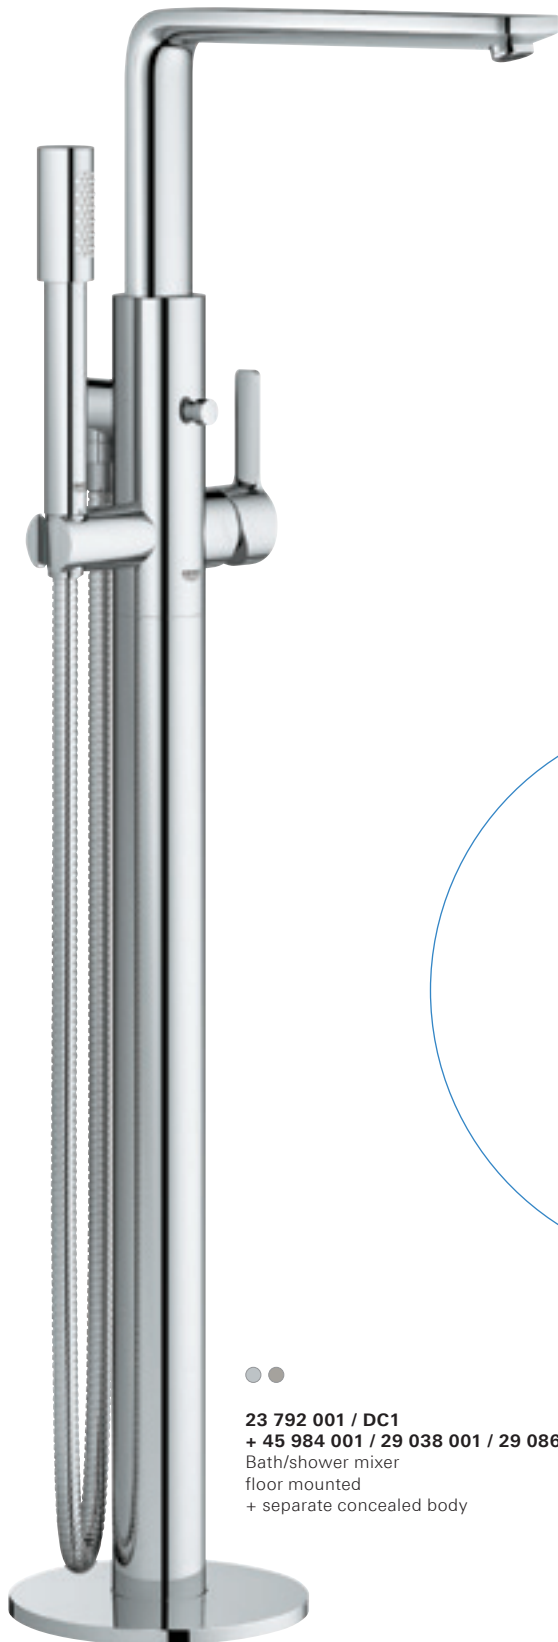

The thin rectangular geometries of the spout and lever extend in parallel from the pure cylindrical body. The spout has been moved up to achieve an elegant and lightweight appearance to create a product that fits perfectly in the modern architectural context. With the thin proportions and pure composition of its round and square forms, Lineare offers ultimate flexibility when it comes to bathroom design choices.

Increased comfort thanks to side operation and the smoothest
handling for effortless precision and ultimate comfort for a
lifetime thanks to GROHE SilkMove

Extra slim body, only 40 mm in diameter

90°

The L-Size model comes with a 90° swivelable spout

GROHE PVD

UNRIVALLED HARD AND SCRATCH RESISTANT

MADE-TO-LAST SURFACES RANGING FROM PRECIOUS MATT TO SHINY LIKE A DIAMOND

GROHE faucets are made to look as beautiful decades on as they did on the day you first fell in love with them. Our special recipe for success lies in our long-lasting surface quality. GROHE uses state-of-the-art technology to deliver exceptional quality finishes. The physical vapour deposition (PVD) process ensures that the surface composition is three times harder, delivering a glistening gold or sophisticated stainless-steel finish. As well as being harder, the surface is also ten times more scratch resistant, so it can be cherished for a lifetime.

**CHOOSE YOUR
COLOUR**

● 001
Chrome

● DC1
SuperSteel

23 792 001 / DC1
+ 45 984 001 / 29 038 001 / 29 086 001
Bath/shower mixer
floor mounted
+ separate concealed body

Colour options:

- 001 | StarLight Chrome
- DC1 | SuperSteel