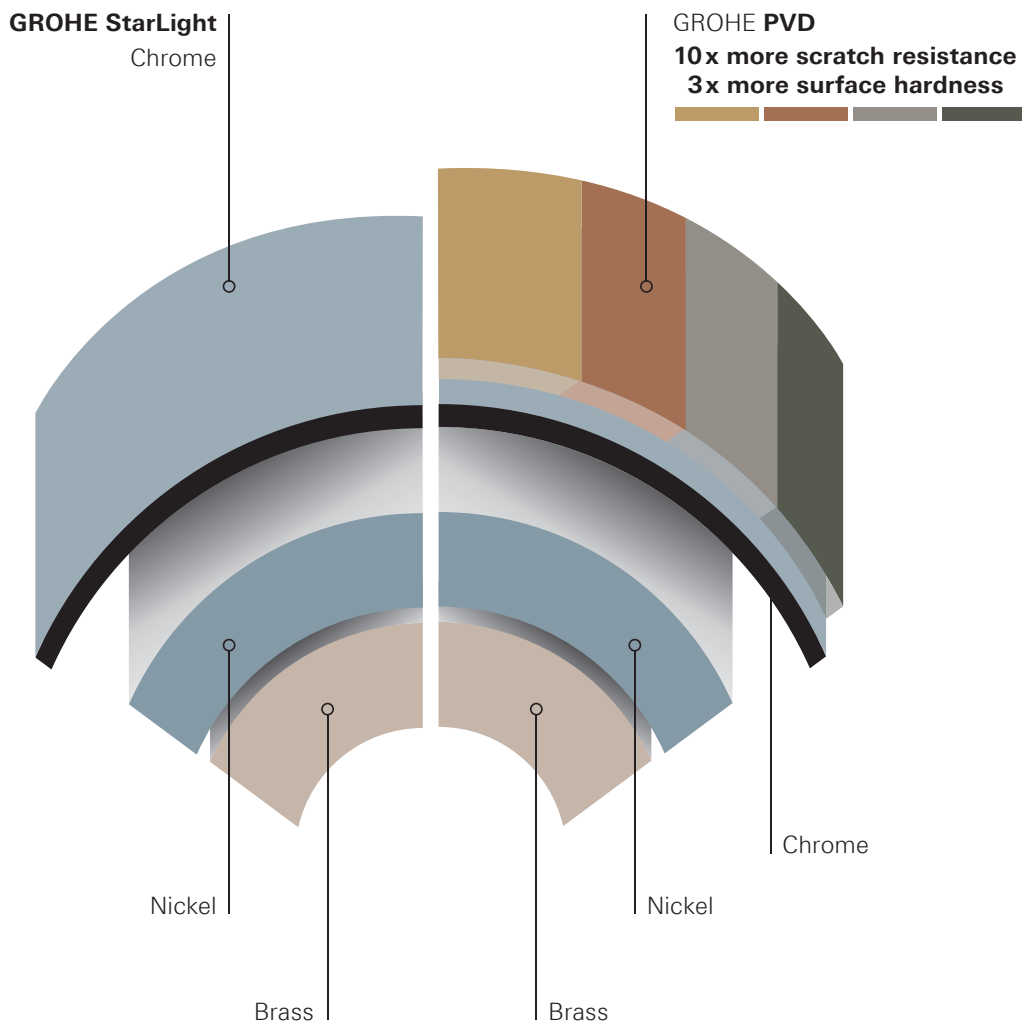

Increased comfort thanks to side operation and the smoothest
handling for effortless precision and ultimate comfort for a
lifetime thanks to GROHE SilkMove

Extra slim body, only 40 mm in diameter

90°

The L-Size model comes with a 90° swivelable spout

Installation without escutcheon,
e.g. on solid surfaces, under
counter basins or vessels

Installation with escutcheon,
e.g. on a ceramic basin

Two sizes available with GROHE AquaGuide for a perfect match and a splash free hand wash experience

Left and right handed installation possible for a harmonious ensemble and superior ergonomics

32 114 DC1
S-Size
Basin mixer

**SUPER LOOKS – SUPER RESISTANCE**

GROHE's SuperSteel surface more than fits the bill. In fact, the innovative PVD coating is ten times more scratch-resistant than chrome. The silk-matt stainless steel surface not only looks unbelievably good, but also demonstrates its resistance in daily use.

GROHE PVD

UNRIVALLED HARD AND SCRATCH RESISTANT

MADE-TO-LAST SURFACES RANGING FROM PRECIOUS MATT TO SHINY LIKE A DIAMOND

GROHE faucets are made to look as beautiful decades on as they did on the day you first fell in love with them. Our special recipe for success lies in our long-lasting surface quality. GROHE uses state-of-the-art technology to deliver exceptional quality finishes. The physical vapour deposition (PVD) process ensures that the surface composition is three times harder, delivering a glistening gold or sophisticated stainless-steel finish. As well as being harder, the surface is also ten times more scratch resistant, so it can be cherished for a lifetime.