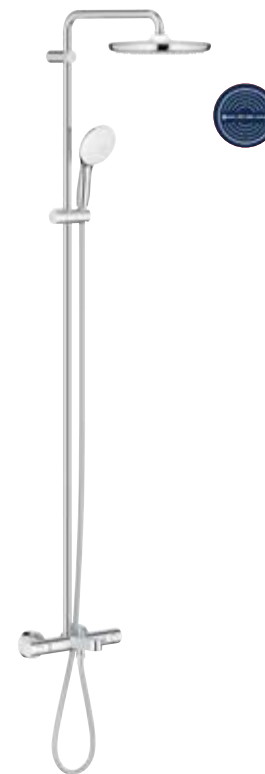

347932430 £199.28
Grohtherm 500 thermostatic shower mixer 1/2"

348142433 £302.52
Grohtherm 1000 thermostatic shower mixer 1/2"

348162433 £386.32
Grohtherm 1000 thermostatic bath/shower mixer 1/2"

261622433
Tempesta 110 shower rail set
600mm shower rail
2 spray handshower

128911 £139.34
Grohtherm 800 thermostatic shower mixer with Tempesta 110 rail set
2 spray handshower

£383.51

GROHE TEMPESTA COSMOPOLITAN

Tempesta thermostatic shower systems are the modern way to update a bathroom to a more sleek and comfortable space. Designed to be wall-mounted, these exposed shower systems feature either a Tempesta 160mm, Tempesta 210mm, Tempesta 250mm round or Tempesta 250mm square head shower, a Tempesta handshower, thermostat and shower rail in a one box solution.

27922000 £418.47
Tempesta Cosmopolitan 160 shower system thermostatic 160mm head shower 1 spray with Tempesta Cosmo 100 2 spray handshower
GROHE TurboStat thermostat ensures a constant temperature throughout

27922001 £460.79
Tempesta Cosmopolitan 210 shower system thermostatic 210mm head shower 1 spray with Tempesta Cosmo 100 2 spray handshower
GROHE TurboStat thermostat ensures a constant temperature throughout