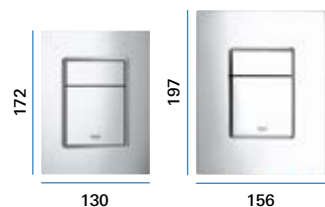

34871000
Grotherm Perfect Shower Set

GROHE FLUSHING SYSTEMS FOR WALL HUNG WC

GROHE RAPID SL

Versatile, secure and quick method of installing wall hung WC.

UNIVERSAL CISTERN

- Dual flush
- Compatible with all GROHE flush plates including small, slim flush plates