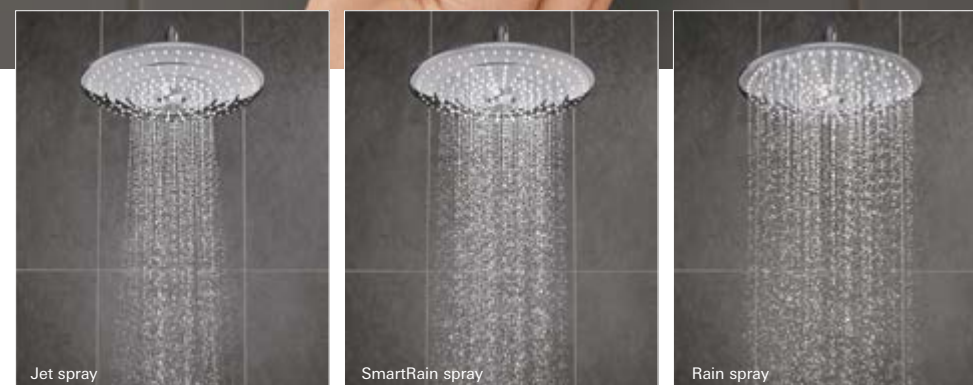

Euphoria 260mm head shower

Jet spray