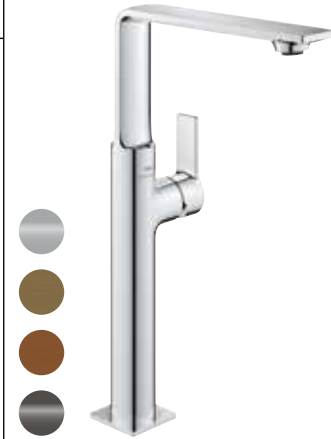

23 403 001 | Single-lever basin mixer | XL-Size | projection 185 mm