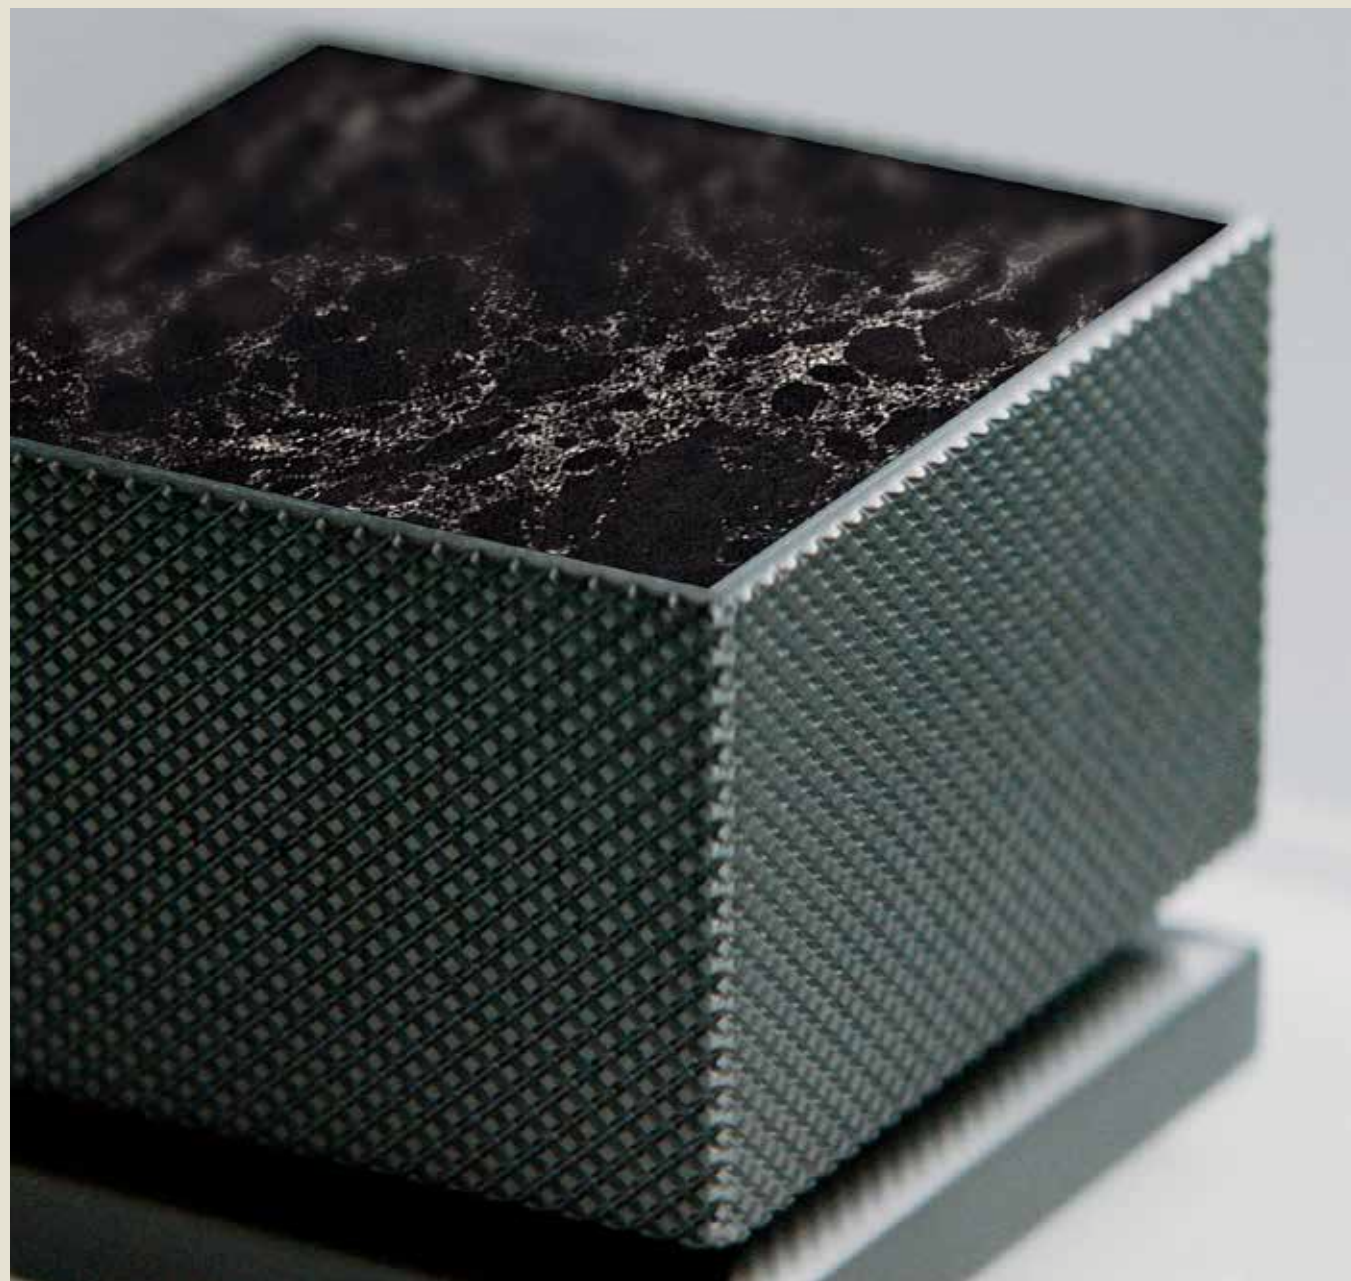

GROHE ALLURE BRILLIANT PRIVATE COLLECTION

GROHE craftsmanship meets the savoir-faire of Caesarstone bringing the purest quartz particles and transforming them into a surface that is highly durable and one of the most resilient on the market. A sculptural masterpiece built to last and to match with the elegance of white and black Caesarstone marbles applied in manifold handles, levers and spout combinations created to shape bespoke signature bathrooms.