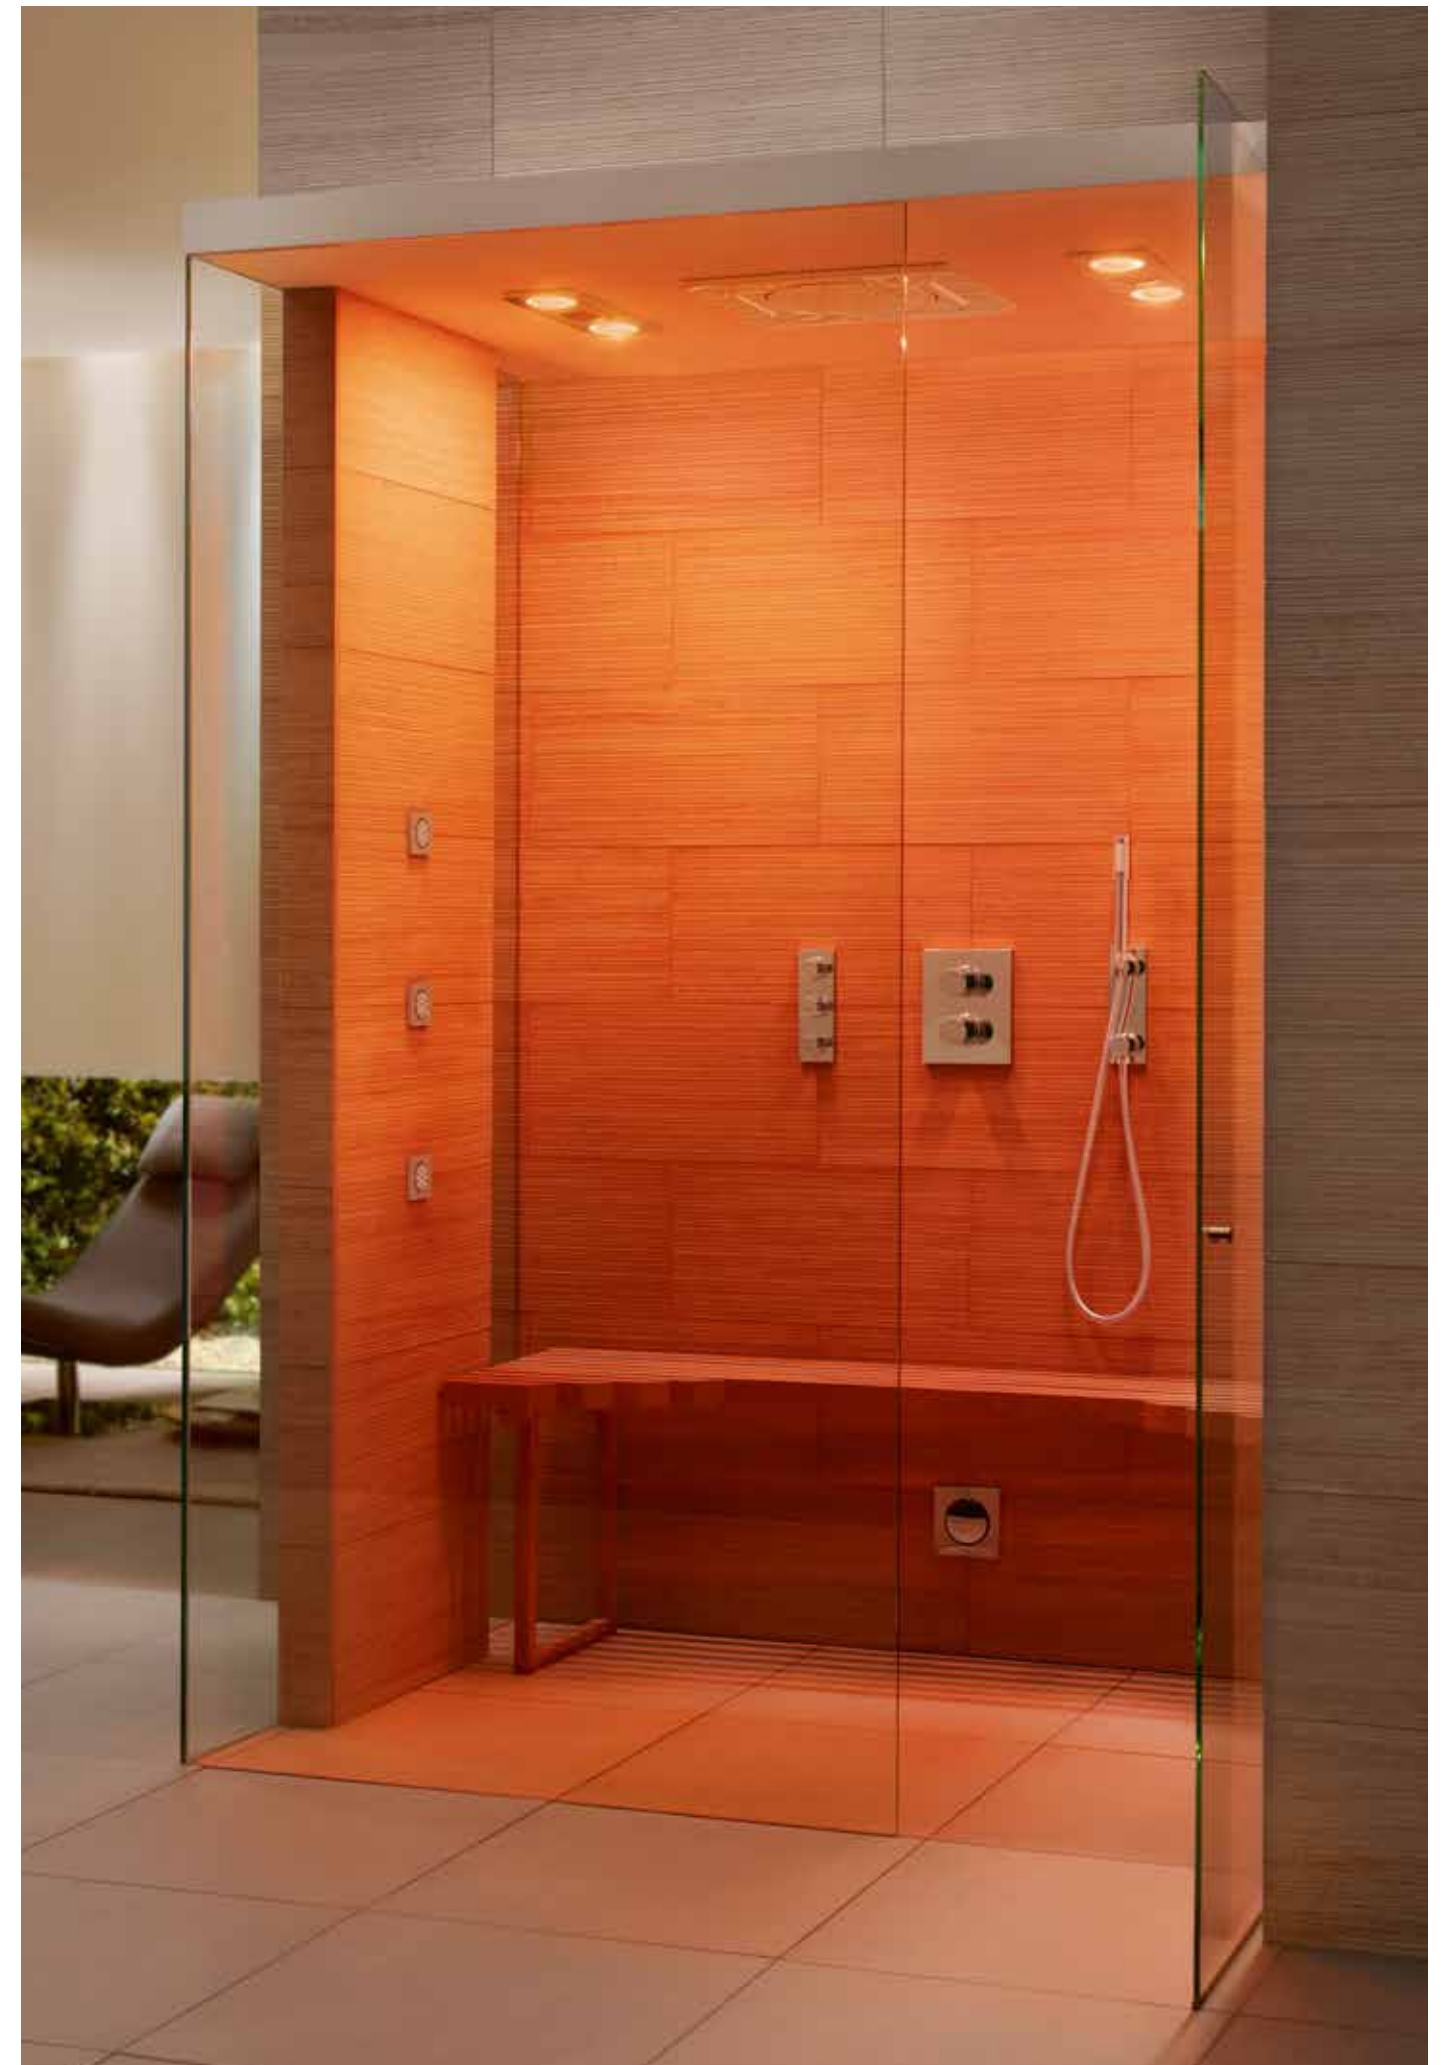

26 731 000 | Mono Ceiling shower including rough-in | 334 x 334 mm

26 733 000 | Duo Ceiling shower including rough-in | 334 x 334 mm

26 734 000 + 26 739 000 | Cascade Ceiling shower cover including spray former | 334 x 111 mm + Small rough-in for ceiling showers | 320 x 100 mm