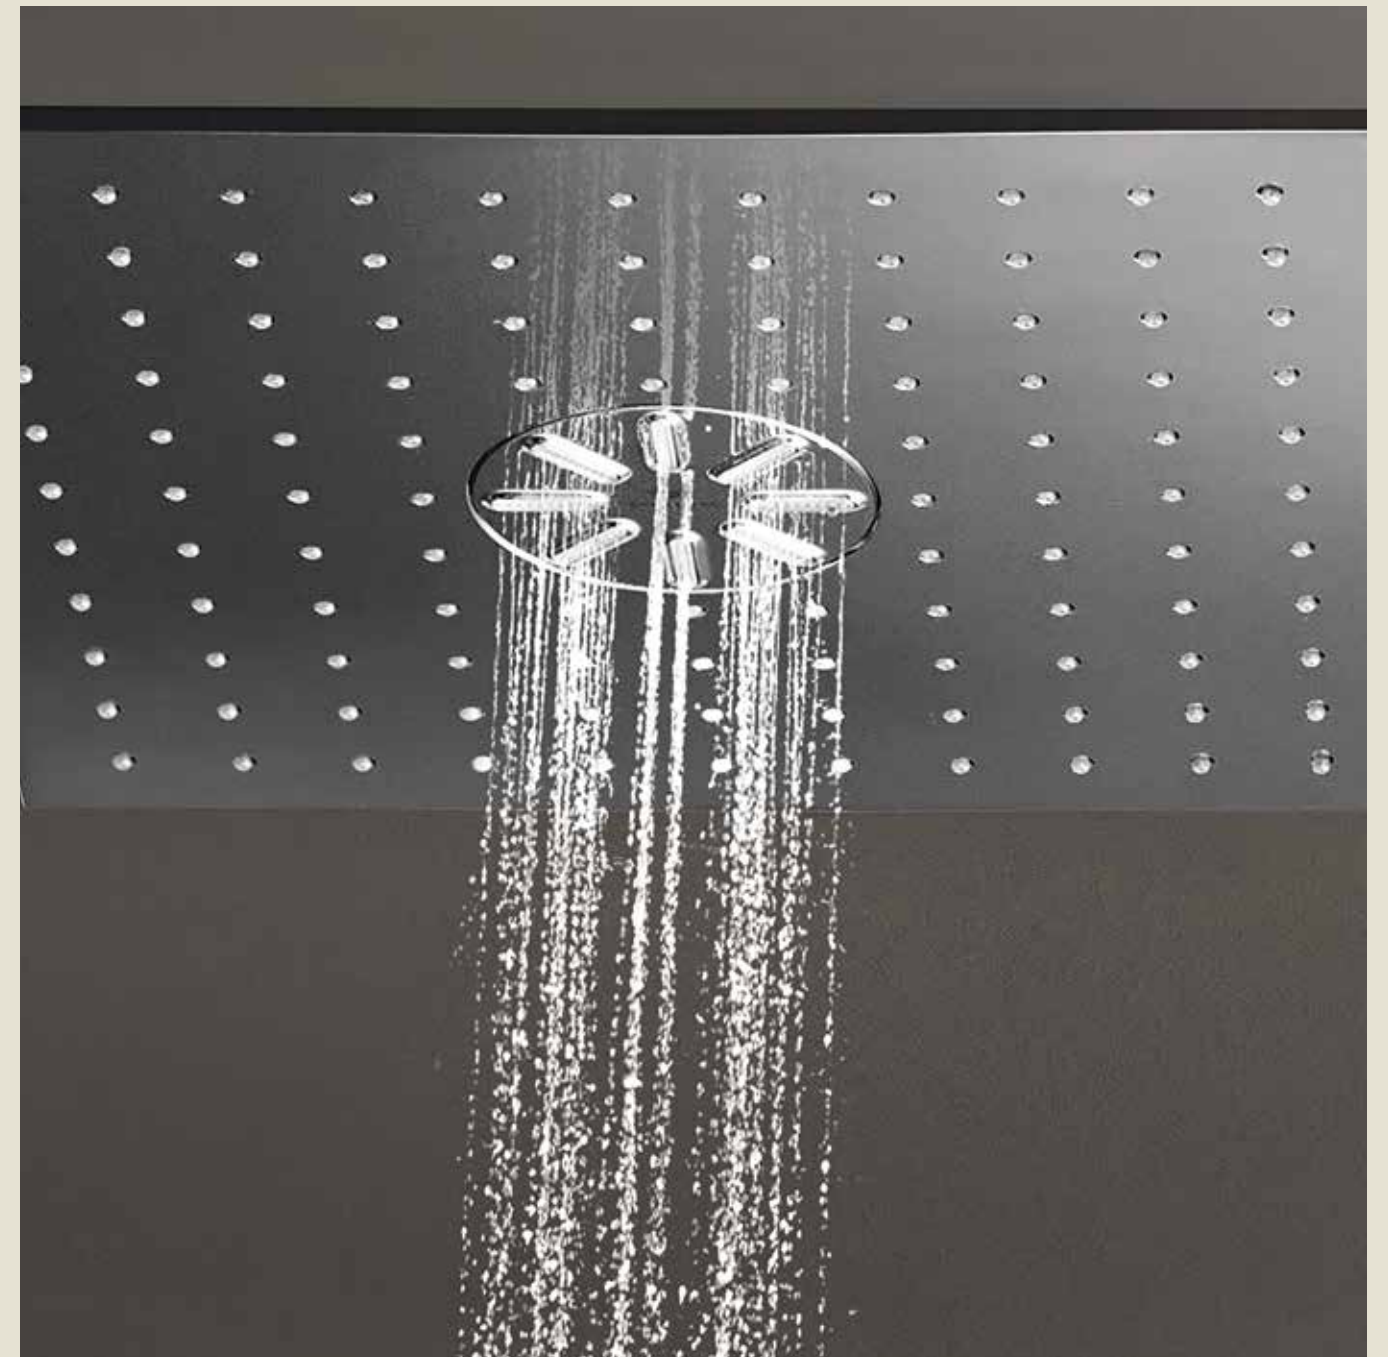

ACTIVERAIN SPRAY

Like a refreshing rain, you can reinvigorate your body thanks to the ActiveRain spray that increases the intensity of the flow on your body.