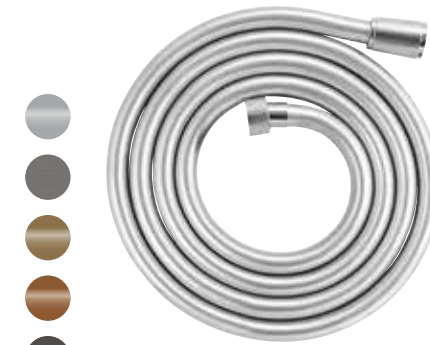

26 479 000 | Rainshower SmartActive 310 Cube Head shower set 430 mm | 2 sprays
26 481 000 | 142 mm | 2 sprays

26 574 000 | Rainshower SmartActive 130 Hand shower | 3 sprays

26 370 000 | Euphoria Cube Shower outlet elbow 1/2"

26 603 000 | Rainshower SmartActive Shower rail | 900 mm

28 388 001 | SilverFlex Twistfree Shower hose | 1750 mm
28 362 001 | 1250 mm

26 658 000 | Rainshower wall union with holder round
26 659 000 | with holder square