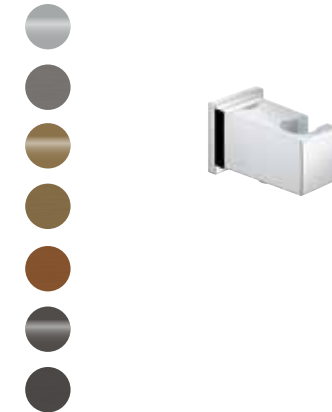

26 479 000 | Rainshower SmartActive 310 Cube Head shower set 430 mm | 2 sprays
26 481 000 | 142 mm | 2 sprays

26 574 000 | Rainshower SmartActive 130 Hand shower | 3 sprays

26 370 000 | Euphoria Cube Shower outlet elbow 1/2"