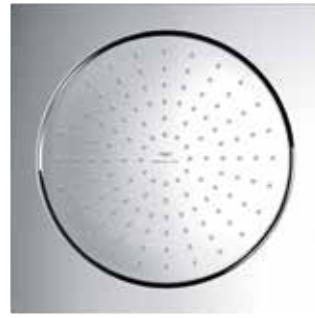

26 873 000 | Ceiling shower 1 spray | 508 x 508 mm

26 888 000 | Ceiling shower 3 sprays | 381 mm (width) x 17 mm (height) x 456 mm (depth)

26 874 000 | Ceiling shower 1 spray | 254 x 254 mm

26 887 000 + 26 855 000 | Head shower 3 sprays | 381 mm (width) x 60 mm (height) x 677 mm (depth) + Roughing-in set | 295 mm (width) x 121 mm (height) x 181 mm (depth)