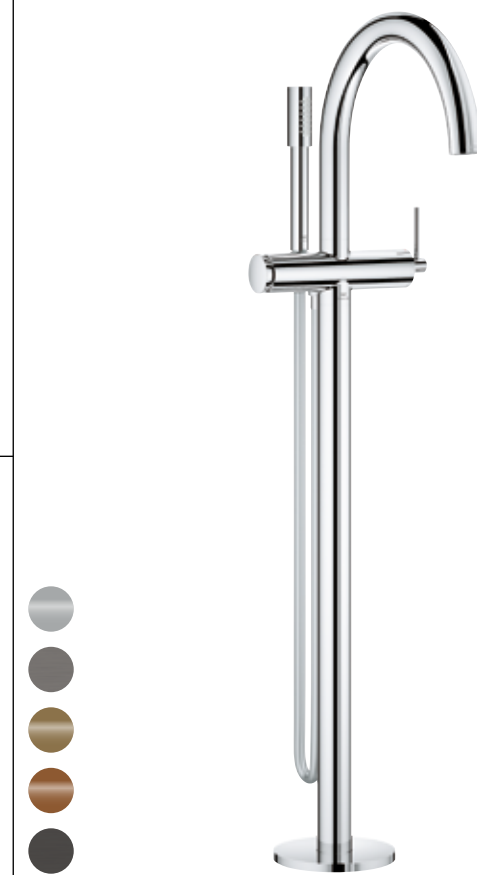

24 368 000 | Single-lever bath mixer floor mounted