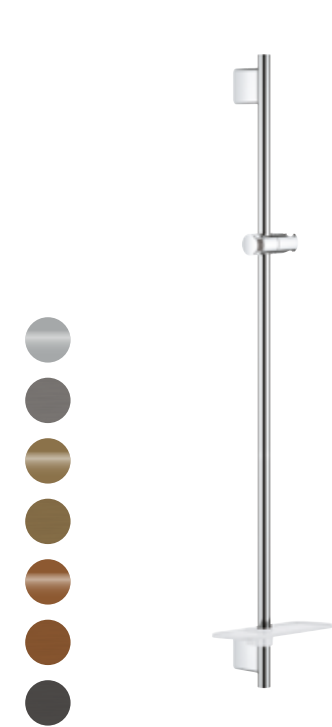

26 880 000 + 35 031 000 | Grotherm F Triple volume control trim + Rough-in box for triple volume control

26 066 000 | Rainshower Cosmopolitan 310 Head shower set 380 mm | 1 spray

26 067 000 | Rainshower Cosmopolitan 310 Head shower set ceiling 142 mm | 1 spray

26 479 000 | Rainshower SmartActive 310 Cube Head shower set 430 mm | 2 sprays
26 481 000 | 142 mm | 2 sprays

26 574 000 | Rainshower SmartActive 130 Hand shower | 3 sprays

26 370 000 | Euphoria Cube Shower outlet elbow 1/2"

26 603 000 | Rainshower SmartActive Shower rail | 900 mm

28 388 001 | SilverFlex Twistfree Shower hose | 1750 mm
28 362 001 | 1250 mm

26 658 000 | Rainshower wall union with holder round
26 659 000 | with holder square