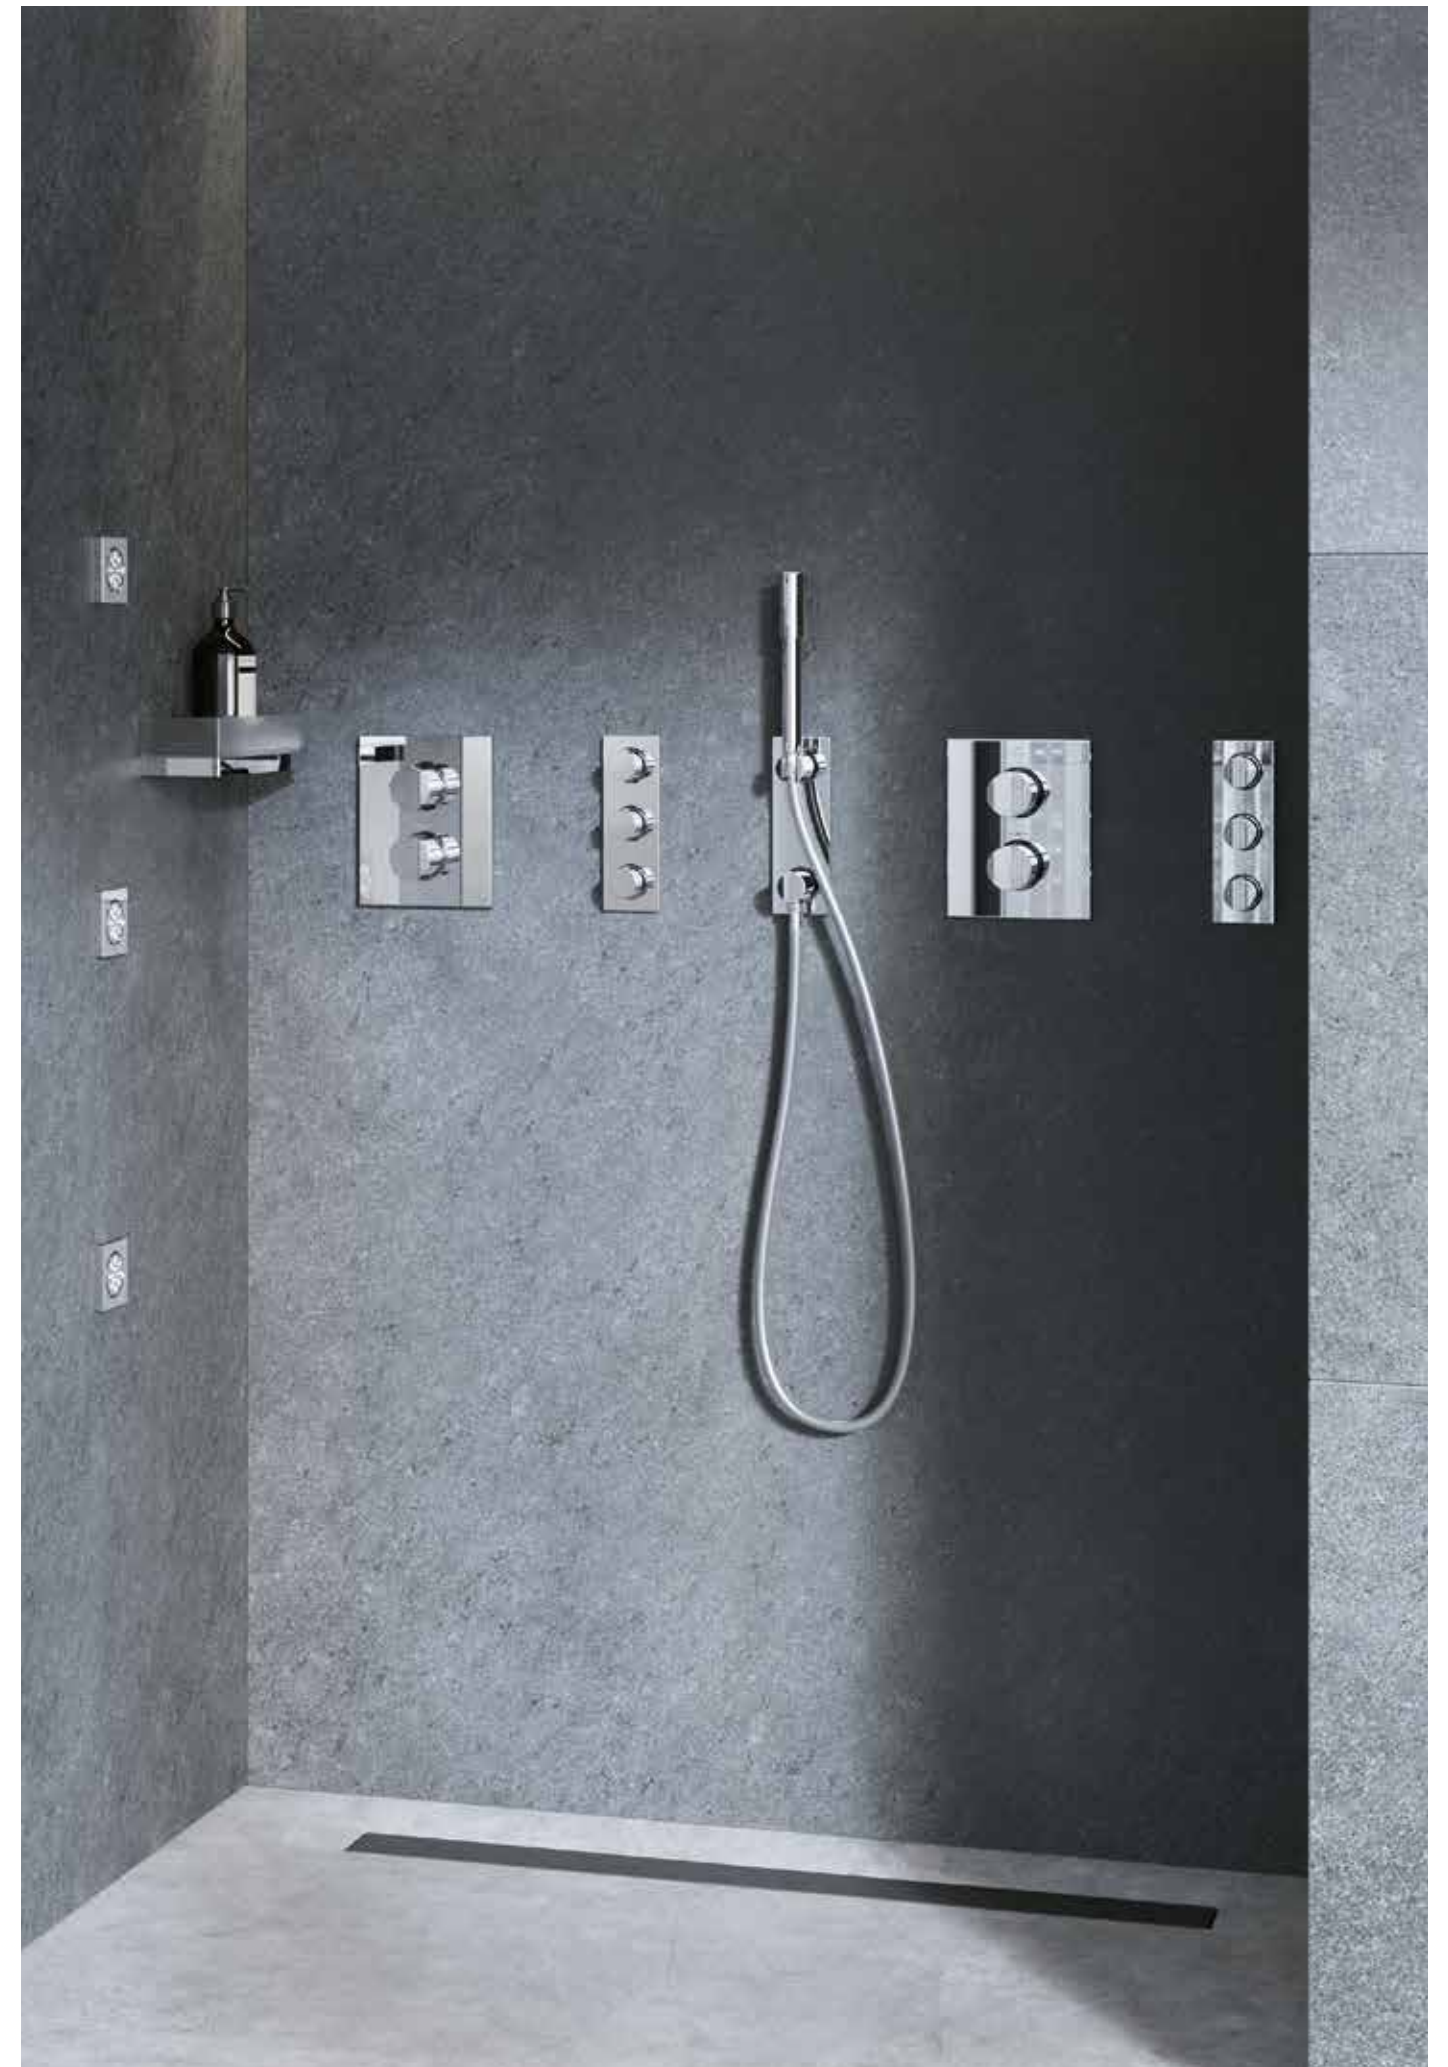

26 879 000 + 35 028 000 | Grotherm F Single volume control trim + Rough-in box for single volume control