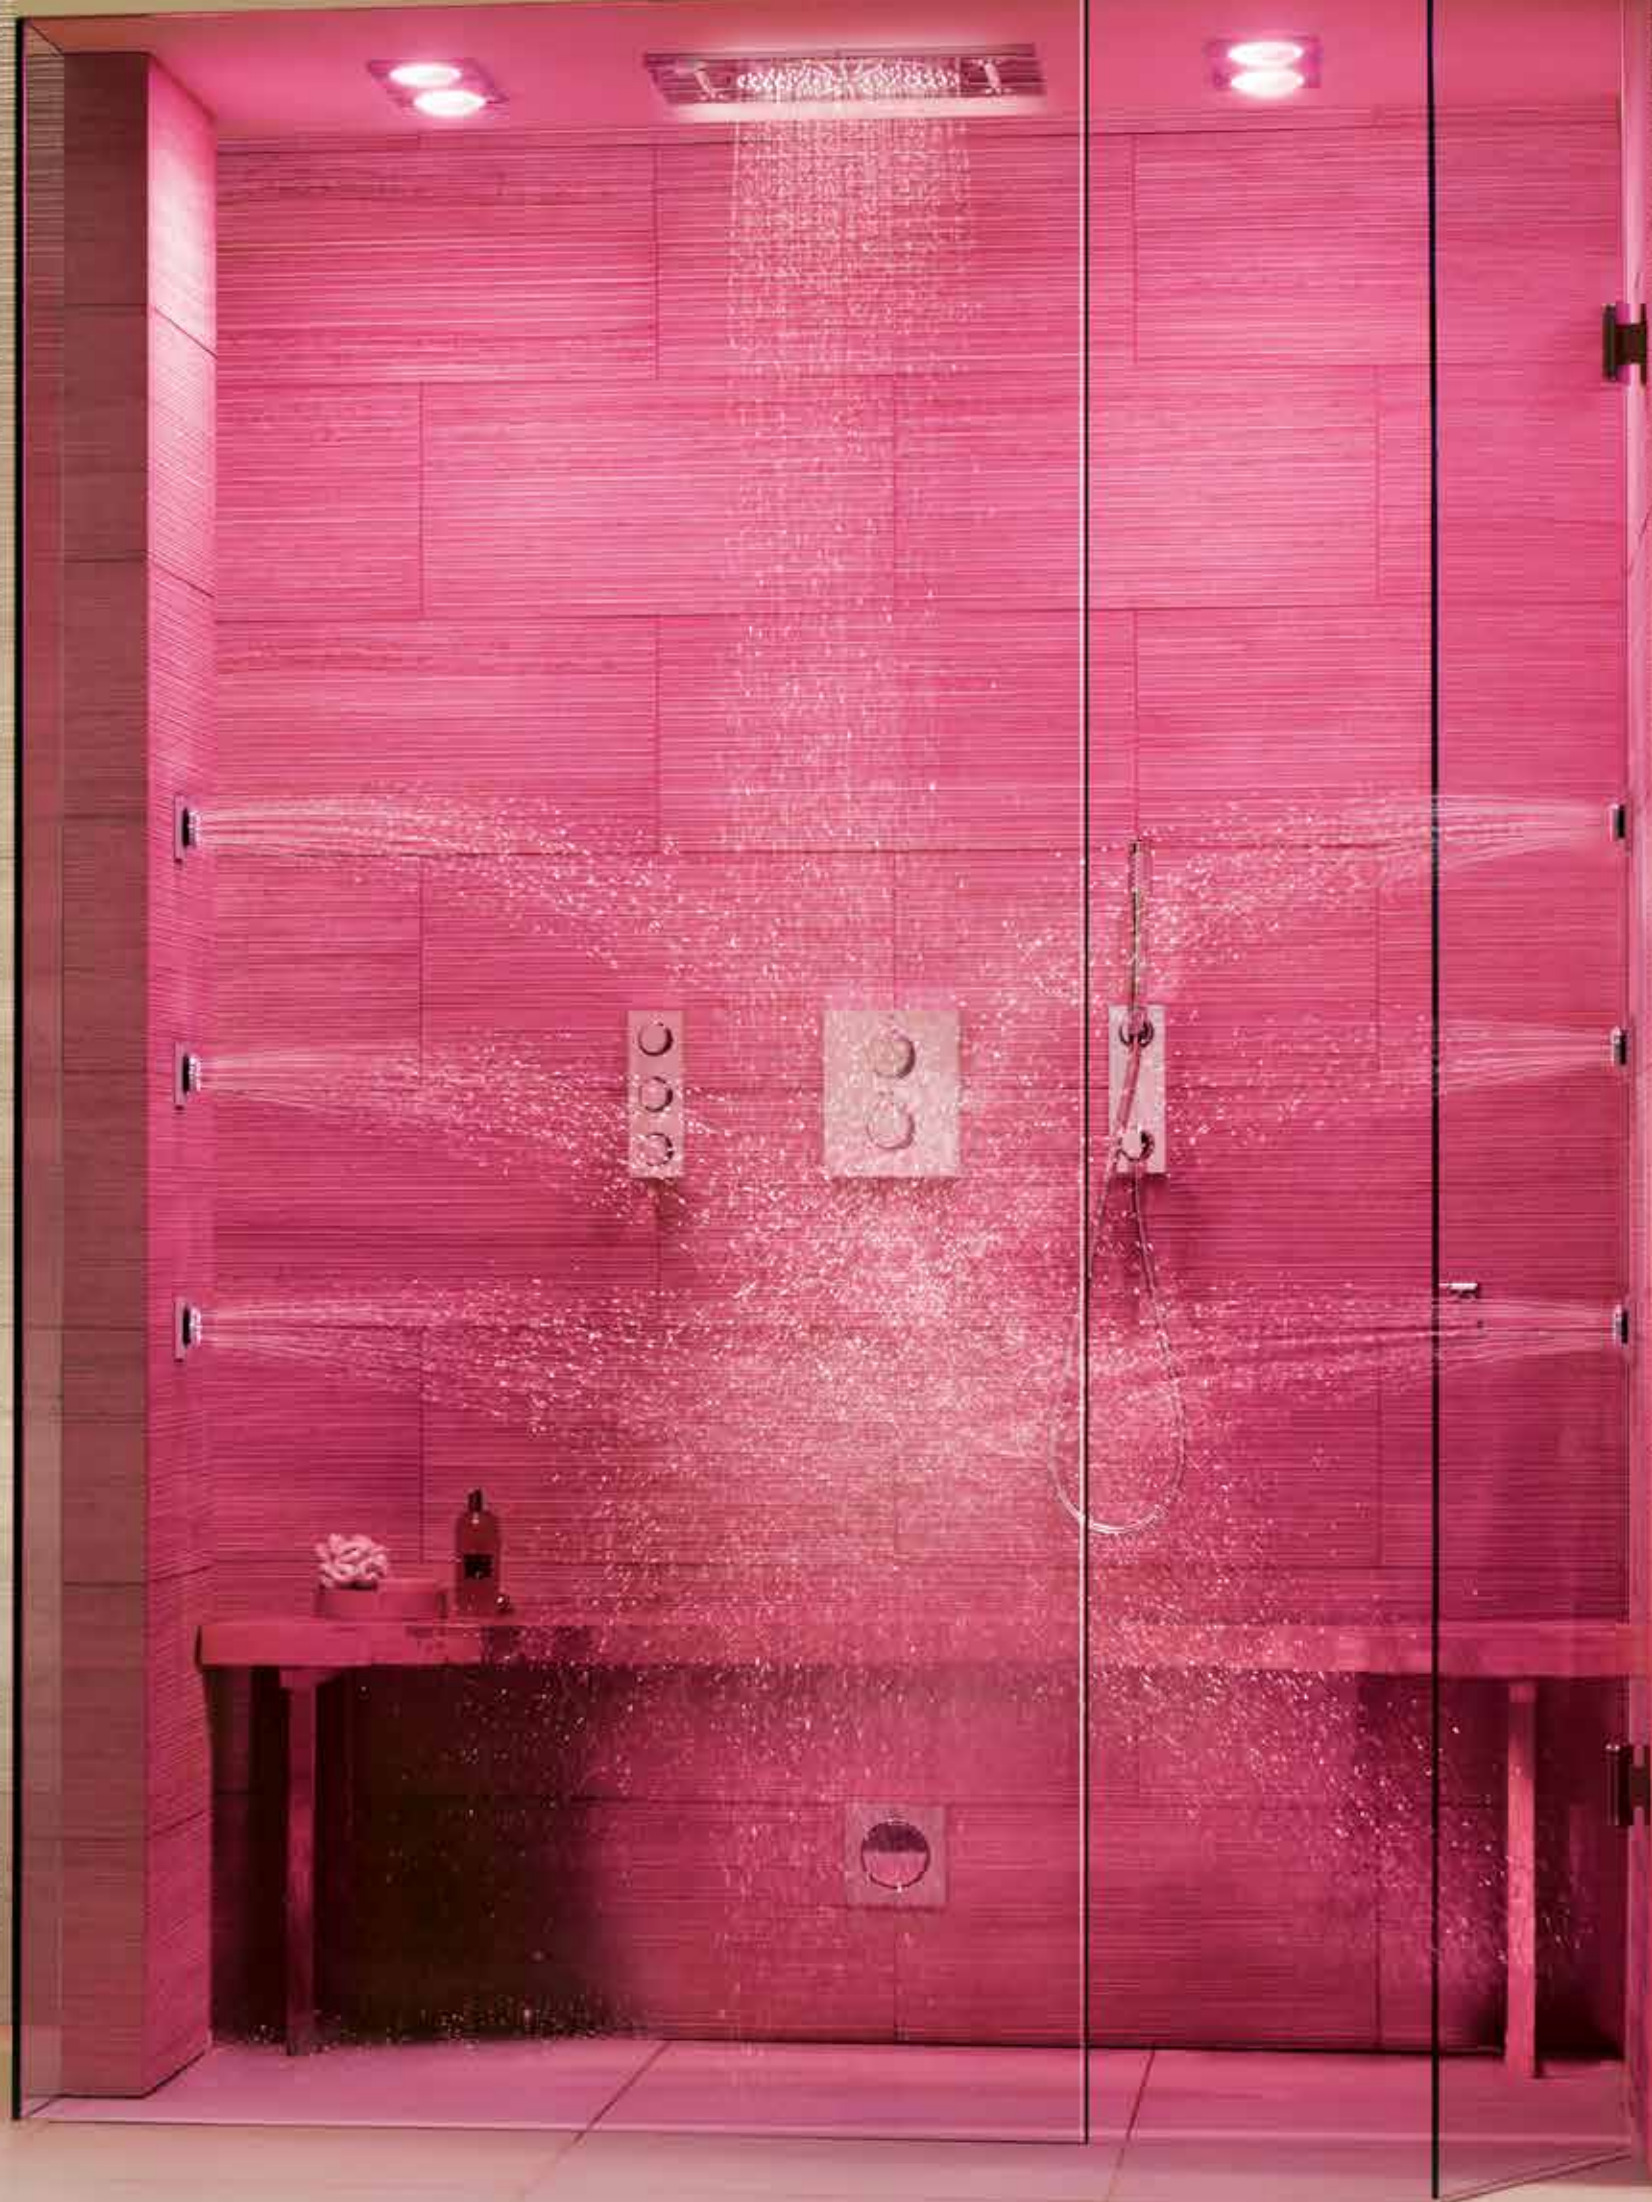

GROHE F-DIGITAL DELUXE

- **26 888 000** | Rainshower Aqua 15" Ceiling shower
- **36 472 000** | SPA Light Module
- **36 473 000** | SPA Sound Module
- **26 802 000** | Rainshower Aqua Body spray
- **27 618 000** | Grohtherm F Thermostatic trim with integrated 2-way diverter
- **27 625 000** | Grohtherm F Triple volume control trim
- **27 621 000** | Grohtherm F Wall shower union with integrated shower holder
- **26 866 000** | Rainshower Aqua Stick hand shower
- **28 388 001** | Silverflex Shower hose | 1.750 mm
- **26 828 000** | Steam generator