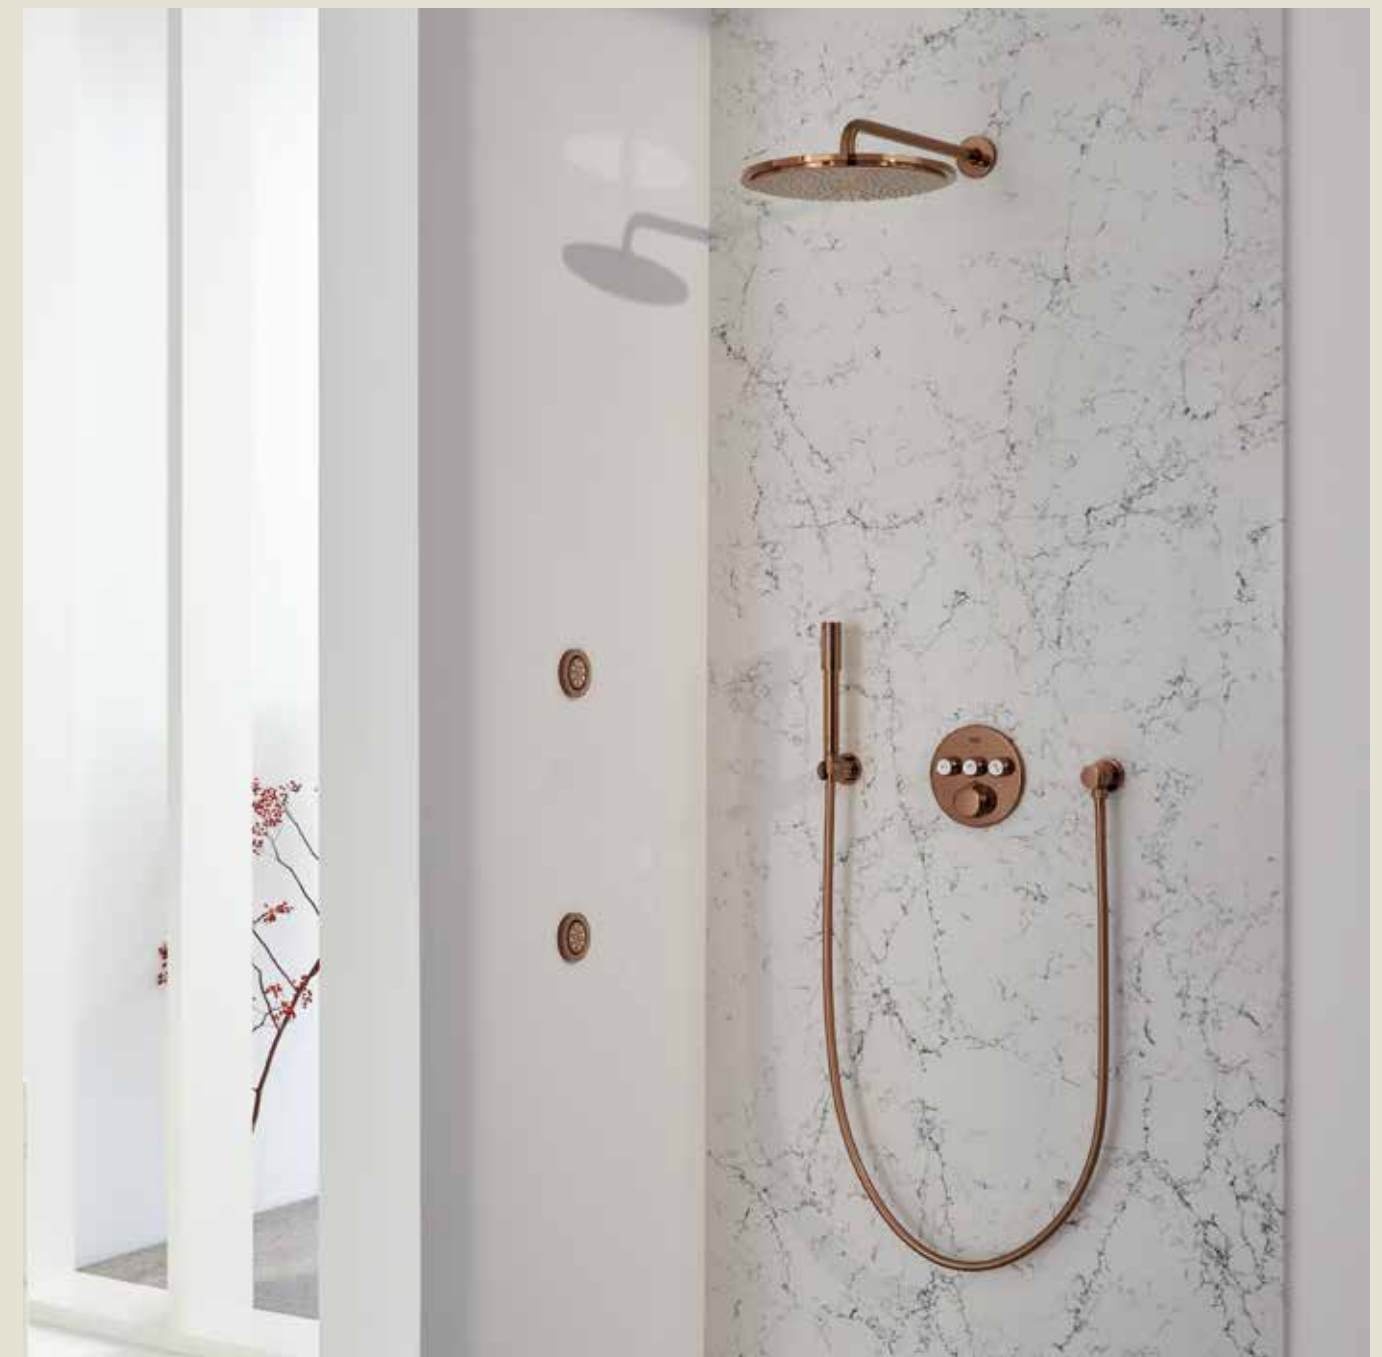

GROHE ATRIO

24 365 DA0 | Single-lever basin mixer | XL-Size

26 801 DA0 | Rainshower Aqua Body spray

26 066 DA0 | Rainshower Cosmopolitan 310 Head shower set 380 mm

29 121 DA0 | Grohtherm SmartControl Thermostat for concealed installation with 3 valves

26 866 DA0 | Rainshower Aqua Stick hand shower

27 074 DA0 | Rainshower Wall hand Shower holder

28 388 DA1 | Silverflex Shower hose | 1.750 mm

27 057 DA0 | Rainshower Shower outlet elbow