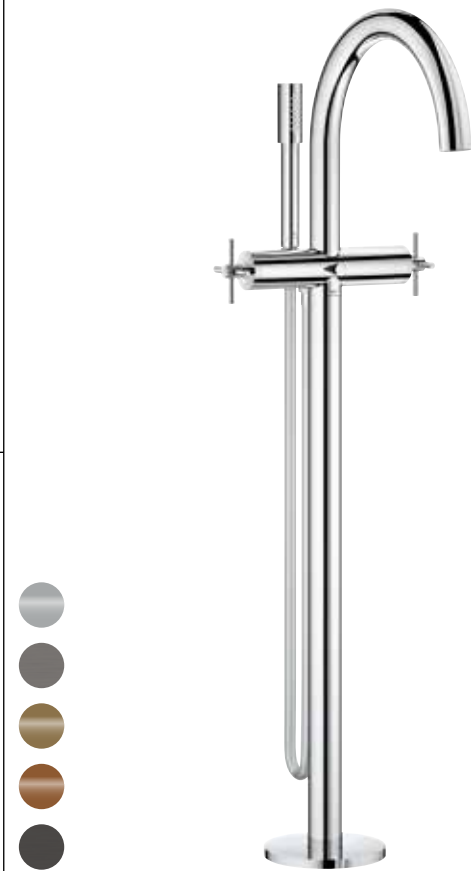

21 149 000 | One-hole basin mixer | XL-Size

25 272 000 | Bath mixer floor mounted

29 408 000 | Five-hole bath combination

25 268 000 | Bath mixer

29 396 000 | Concealed valve exposed part

26 895 000 | Shower mixer