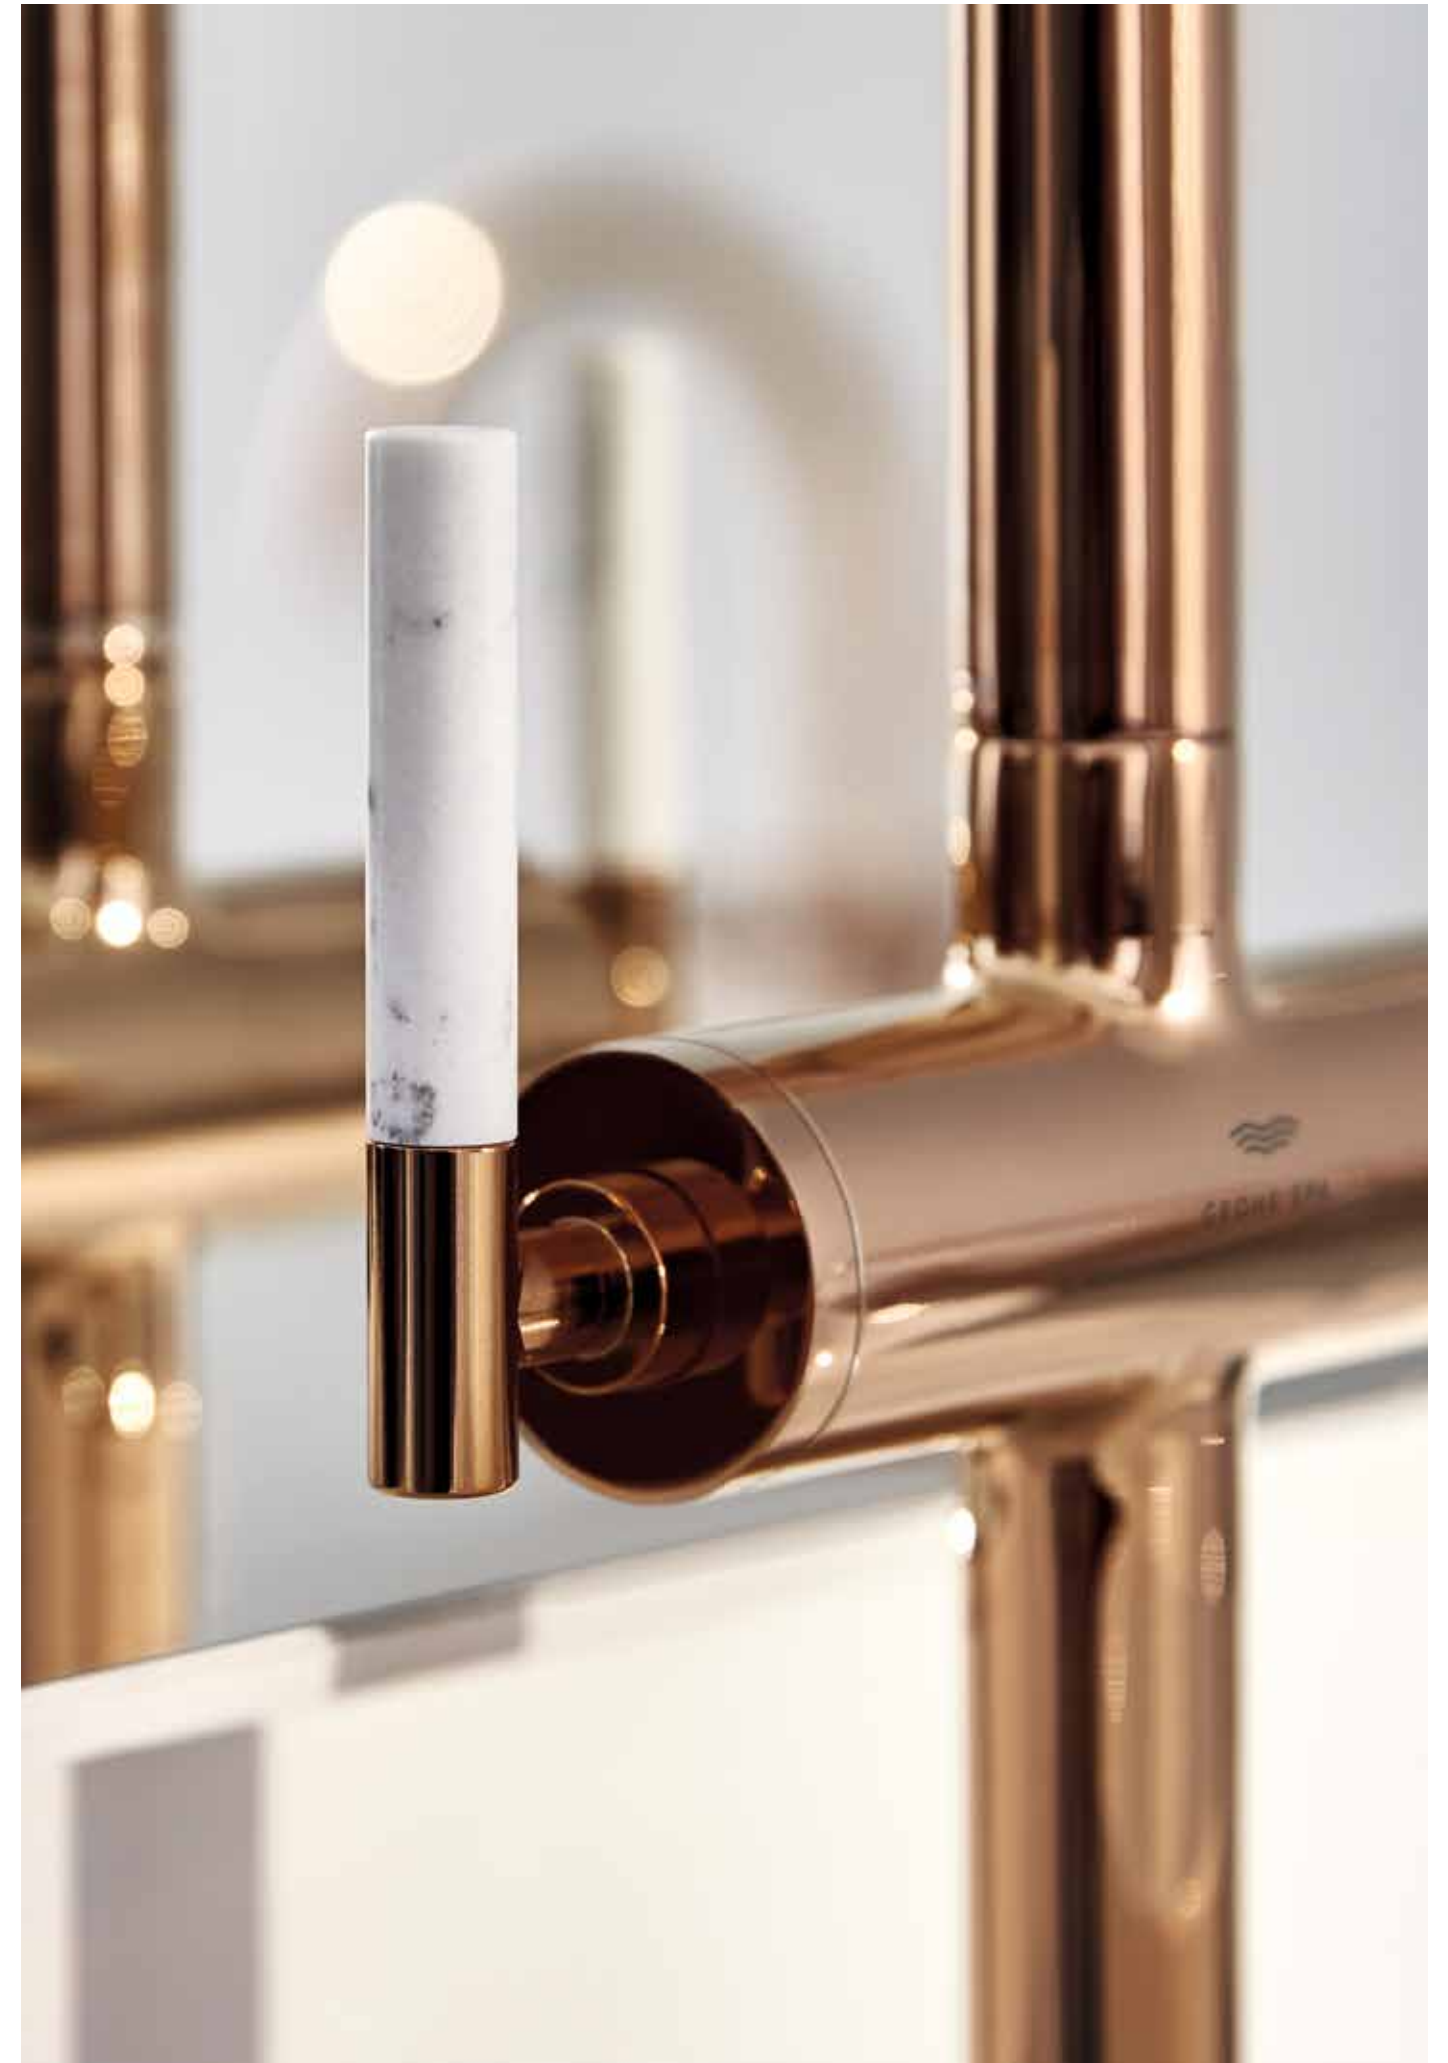

25 224 000 | Five-hole bath combination | to be combined with stick sets 48 464, 48 465 or 48 651

20 587 000 | Three-hole basin mixer | wall mounted | projection 180 mm | to be combined with stick sets 48 458, 48 459 or 48 646

20 593 000 | Three-hole basin mixer | M-Size | to be combined with stick sets 48 458, 48 459 or 48 646

48 464 000 | Sticks made from White Attica Caesarstone material | can be combined with five-hole bath combination 25 224

48 465 000 | Sticks made from Vanilla Noir Caesarstone material | can be combined with five-hole bath combination 25 224

48 466 000 | Knurled sticks | can be combined with one-hole basin mixer L-Size 21 134, one-hole basin mixer XL-Size 21 140, three-hole basin mixers 20 587 and 20 593, bath mixer 25 227

48 651 000 | Knurled sticks | can be combined with five-hole bath combination 25 224

48 458 000 | Sticks made from White Attica Caesarstone material | can be combined with one-hole basin mixer L-Size 21 134, one-hole basin mixer XL-Size 21 140, three-hole basin mixers 20 587 and 20 593, bath mixer 25 227

48 459 000 | Sticks made from Vanilla Noir Caesarstone material | can be combined with one-hole basin mixer L-Size 21 134, one-hole basin mixer XL-Size 21 140, three-hole basin mixers 20 587 and 20 593, bath mixer 25 227

48 646 000 | Knurled sticks | can be combined with one-hole basin mixer L-Size 21 134, one-hole basin mixer XL-Size 21 140, three-hole basin mixers 20 587 and 20 593, bath mixer 25 227

GROHE COLORS Replace the second and third last digit with the color code

00 StarLight Chrome	GL Cool Sunrise	DA Warm Sunset	A0 Hard Graphite	IG Chrome/Gold	SH Alpine White
DC SuperSteel	GN Brushed Cool Sunrise	DL Brushed Warm Sunset	AL Brushed Hard Graphite	SD Stainless Steel	LS Moon White
					KS Velvet Black