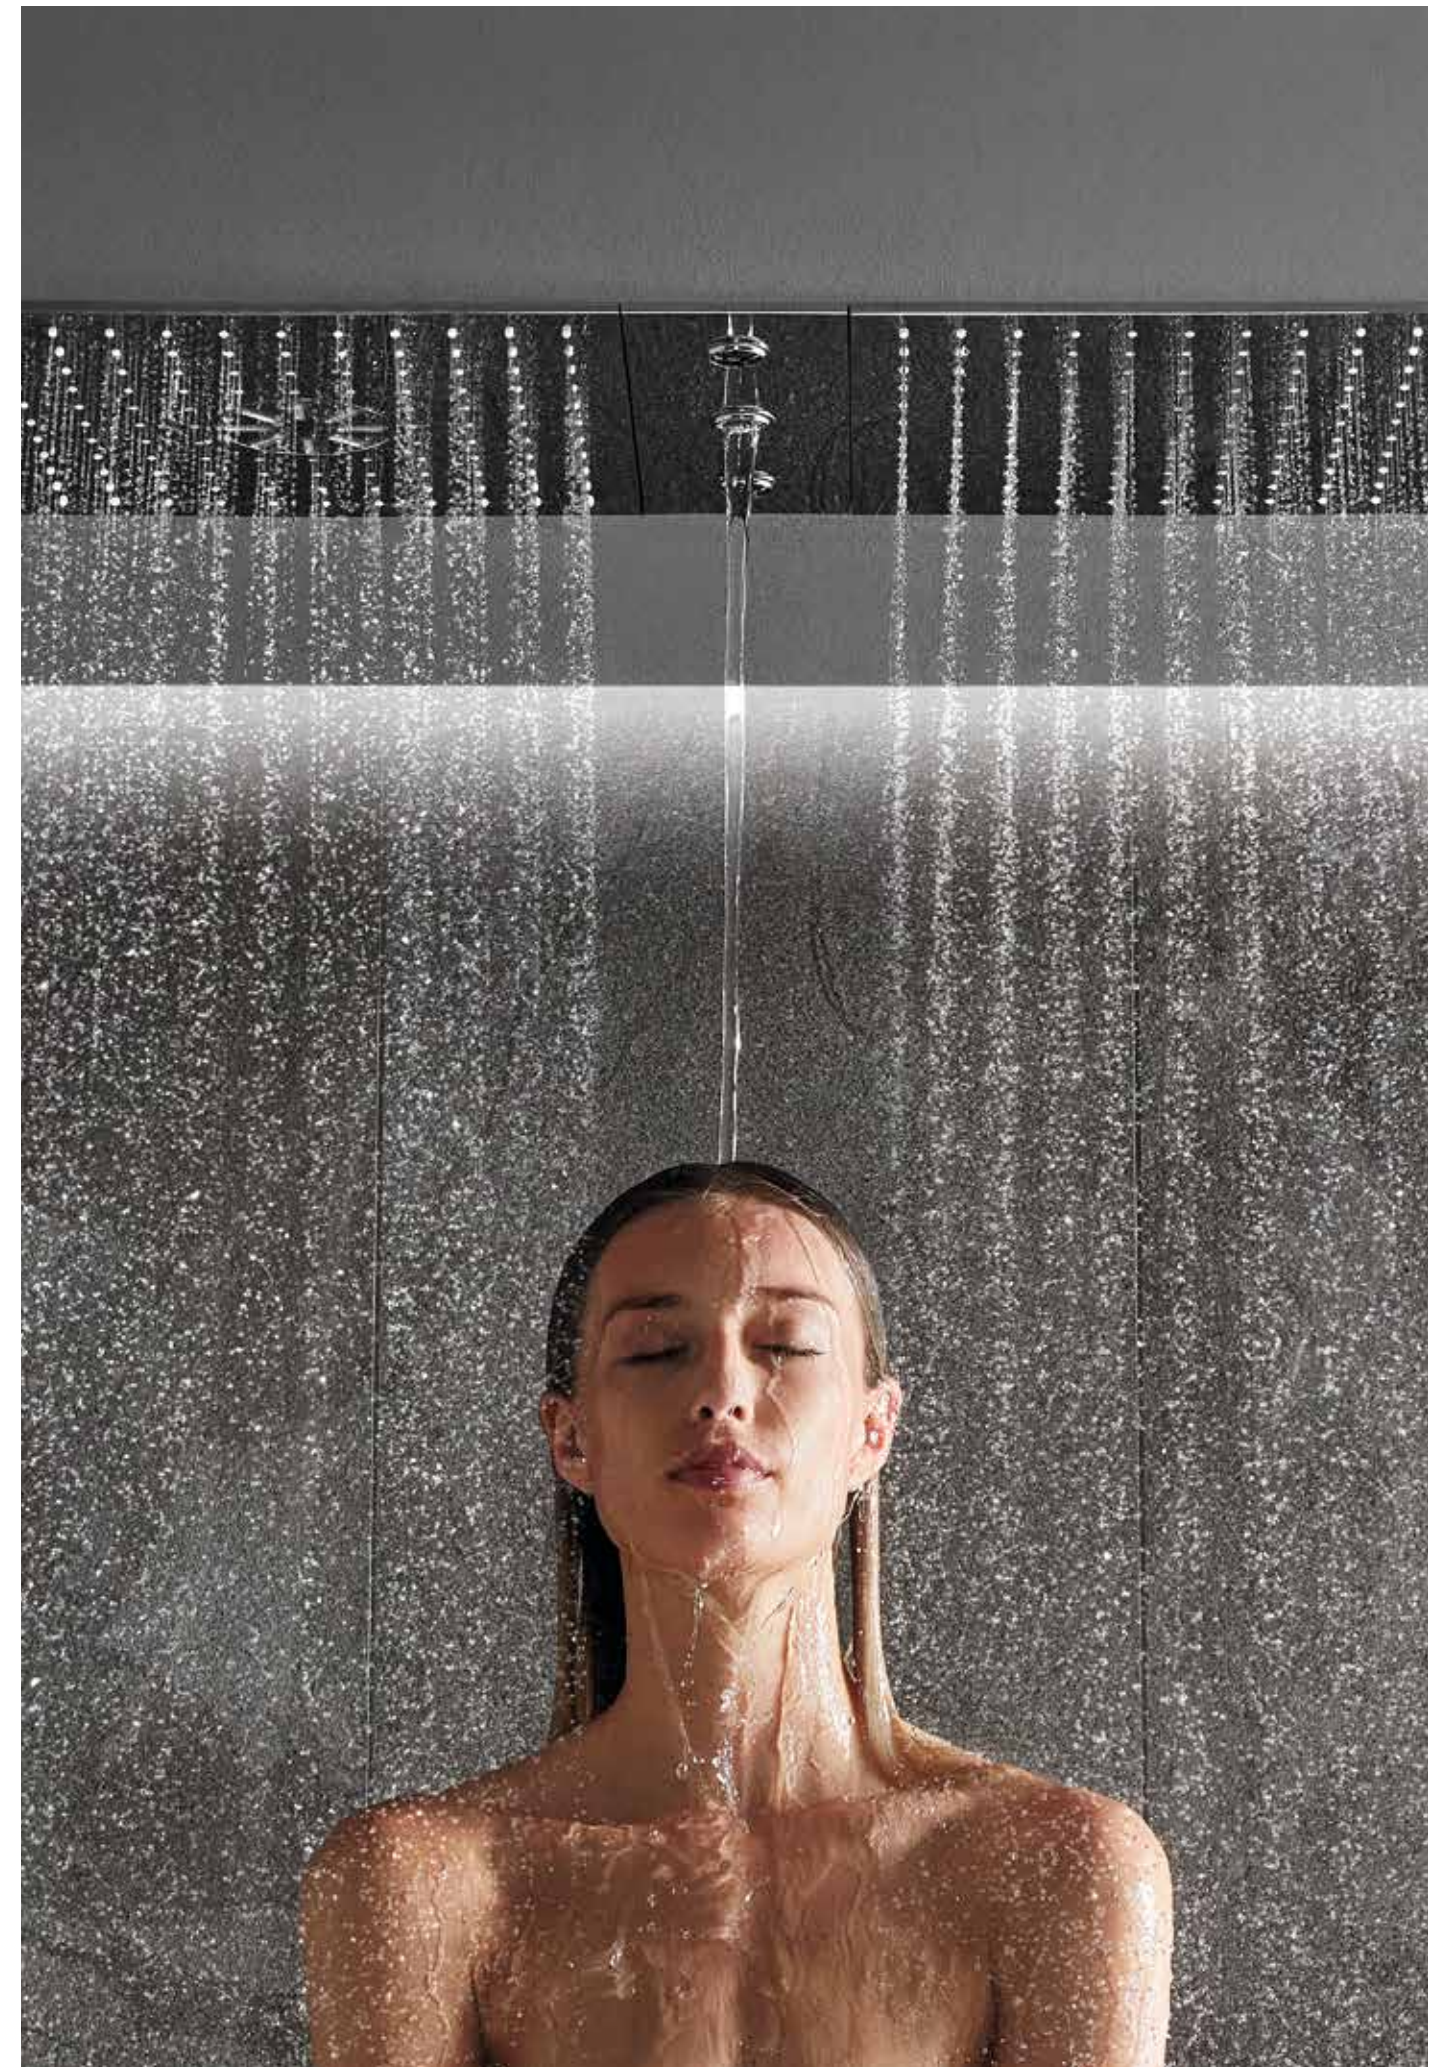

26 731 000 | Mono Ceiling shower including rough-in | 334 x 334 mm

26 733 000 | Duo Ceiling shower including rough-in | 334 x 334 mm

26 734 000 + 26 739 000 | Cascade Ceiling shower cover including spray former | 334 x 111 mm + Small rough-in for ceiling showers | 320 x 100 mm

26 784 000 + 26 739 000 | #1 hole Ceiling shower cover | 334 x 111 mm + Small rough-in for ceiling showers | 320 x 100 mm

26 785 000 + 26 739 000 | #2 holes Ceiling shower cover | 334 x 111 mm + Small rough-in for ceiling showers | 320 x 100 mm