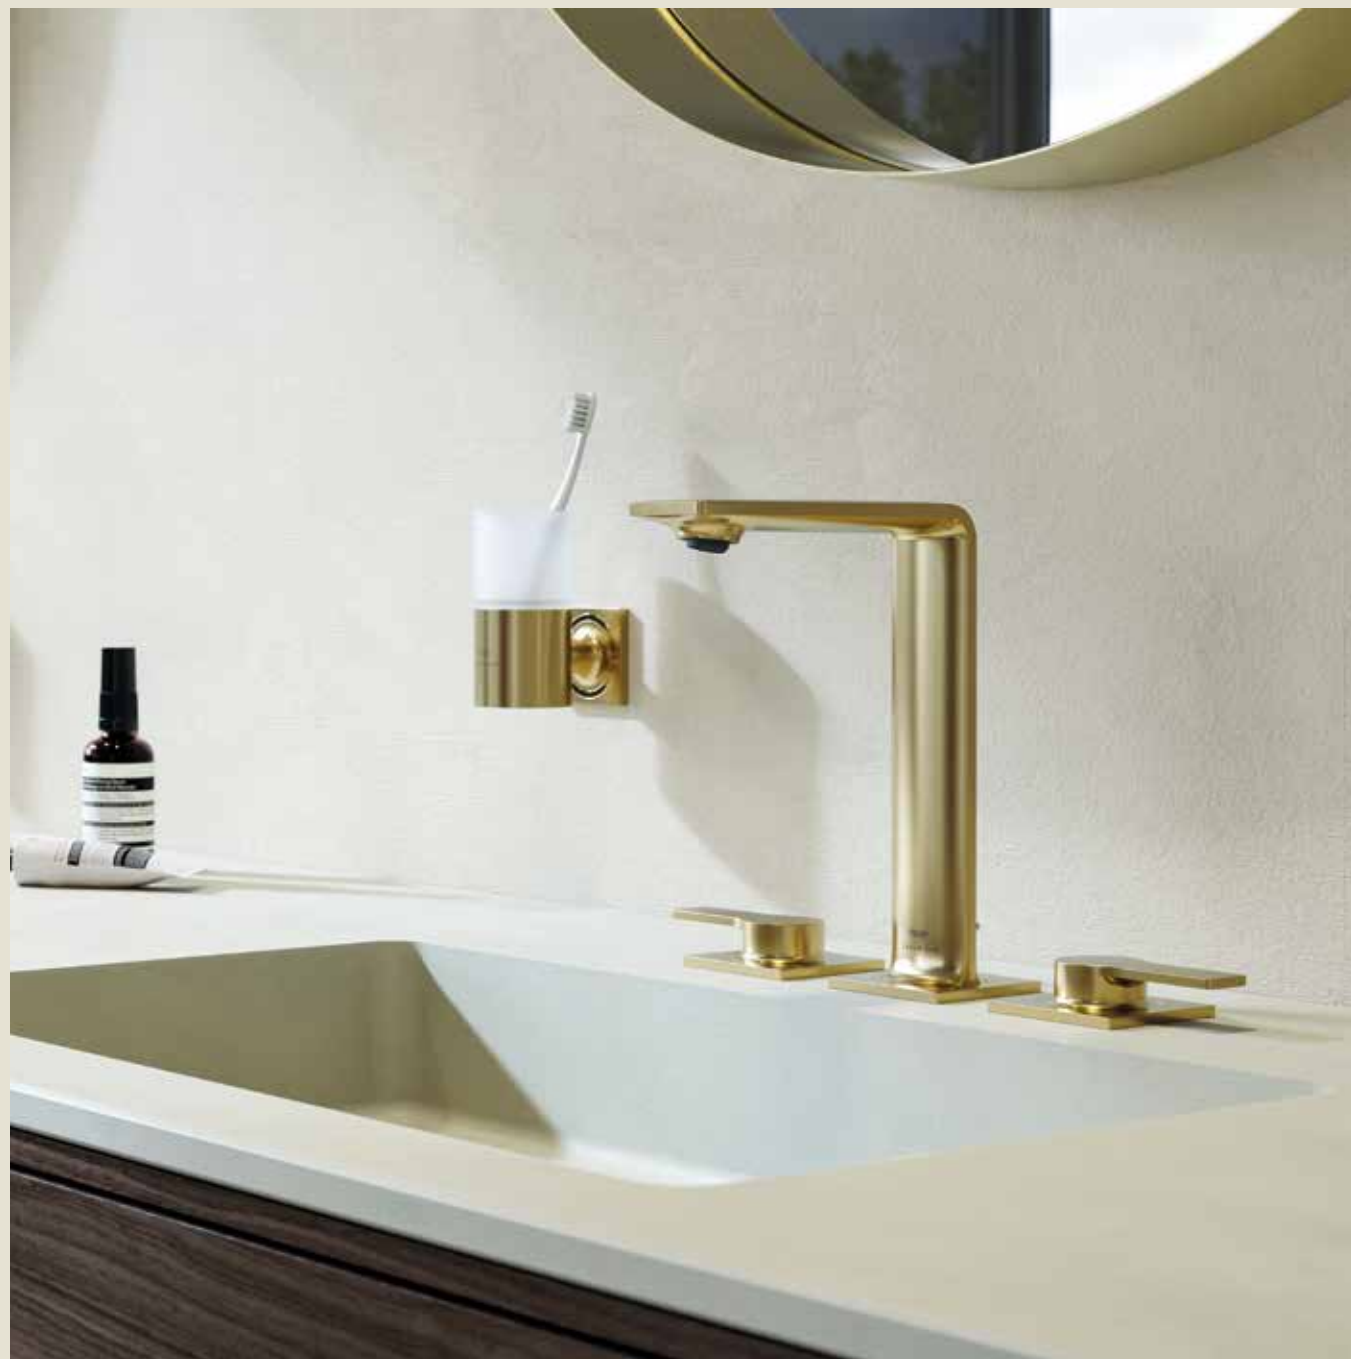

20 188 GN1 | Three-hole basin mixer
40 882 000 + 40 278 GN1 | Glass and holder