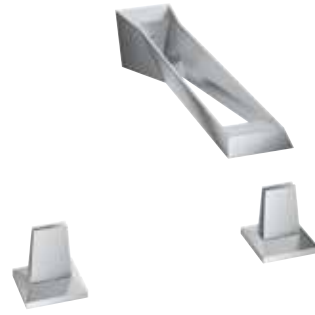

20 635 SDO | Three-hole basin mixer | wall mounted | projection 256 mm