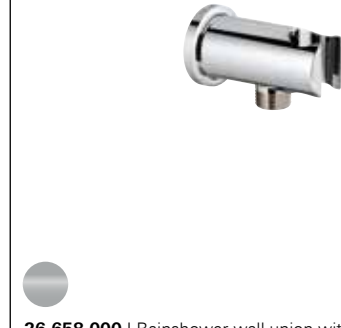

26 479 000 | Rainshower SmartActive 310 Cube Head shower set 430 mm | 2 sprays
26 481 000 | 142 mm | 2 sprays

26 574 000 | Rainshower SmartActive 130 Hand shower | 3 sprays

26 370 000 | Euphoria Cube Shower outlet elbow 1/2"

26 603 000 | Rainshower SmartActive Shower rail | 900 mm

28 388 001 | SilverFlex Twistfree Shower hose | 1750 mm
28 362 001 | 1250 mm

26 658 000 | Rainshower wall union with holder round
26 659 000 | with holder square