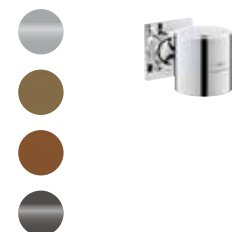

40 278 001 | Holder