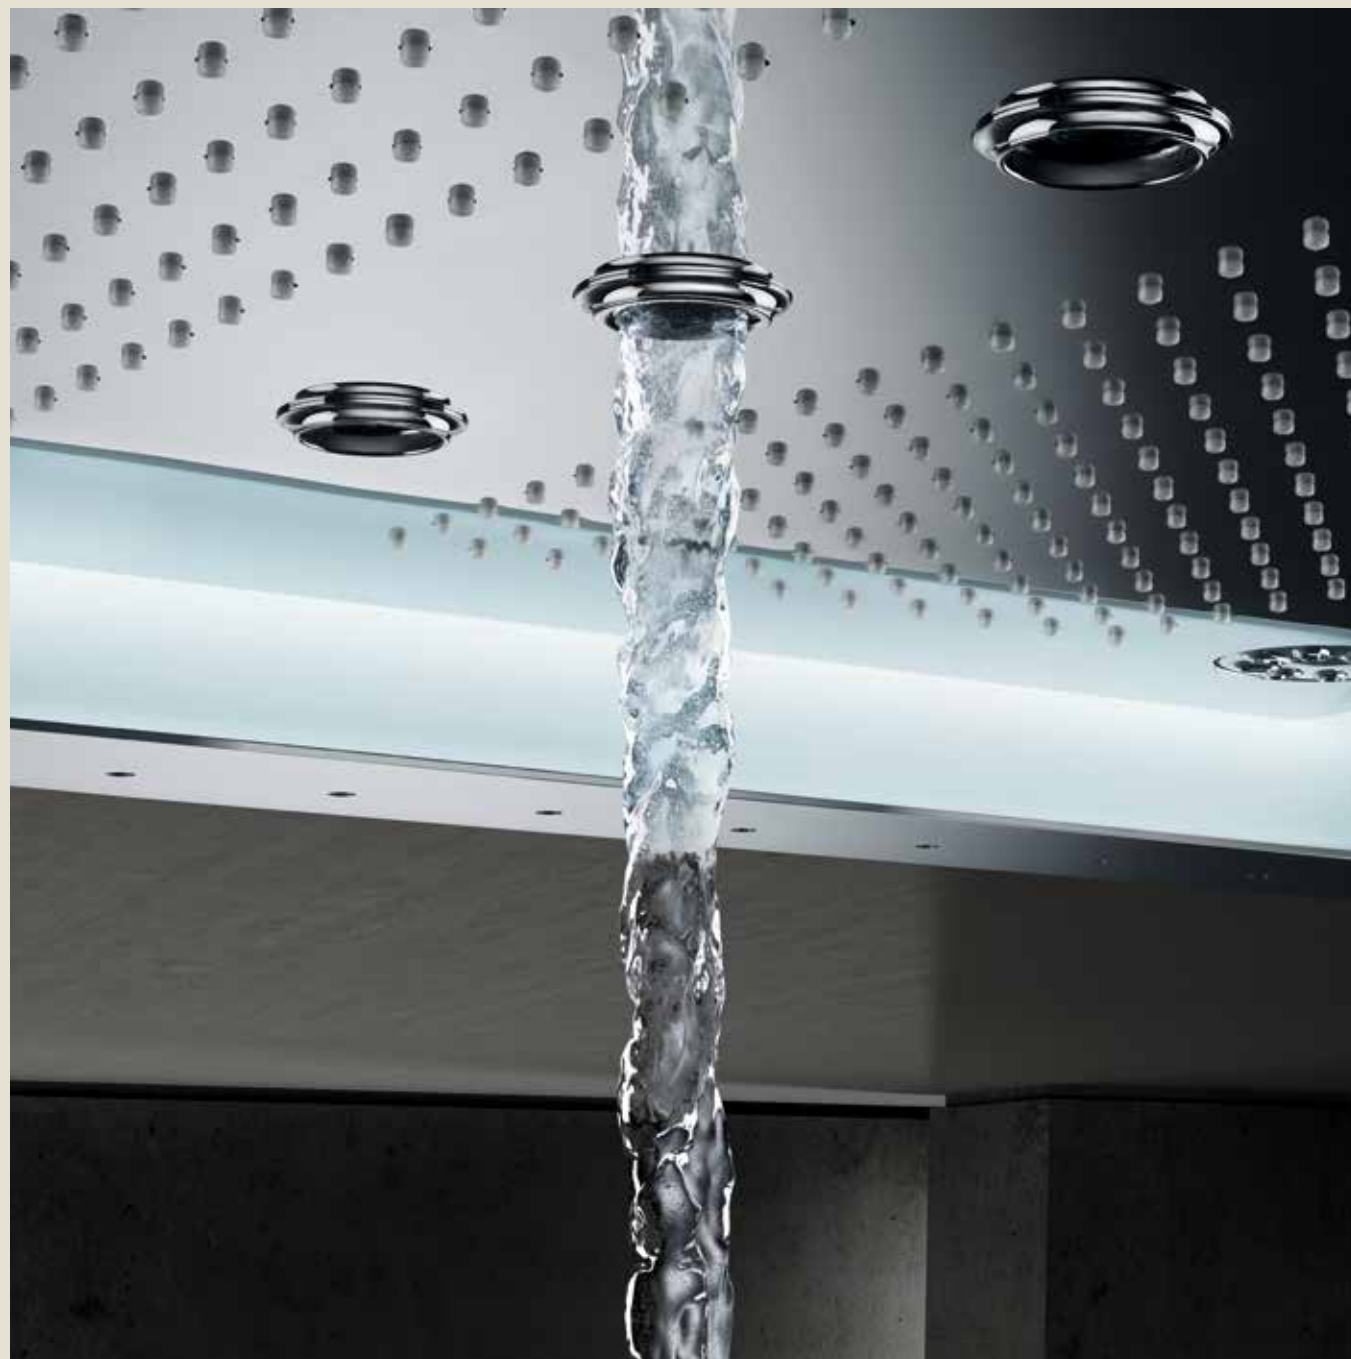

RAIN SPRAYS

The enhanced Rain Spray delivers larger and softer droplets for a luxurious shower feel.

BOKOMA SPRAYS

Eight dynamic, pulsating spray nozzles deliver the sensation of a stimulating massage.

WATERFALL XL SPRAYS

An extra-wide water outlet recreates the exhilarating impression of a waterfall.

DRIZZLE SPRAYS

The Drizzle Sprays breathe a fresh, light mist over the skin, cooling and reviving.

PURE SPRAYS

The name alone says it all. A soft stream of pure water that falls straight from the centre of the showerhead – like a fresh mountain spring.