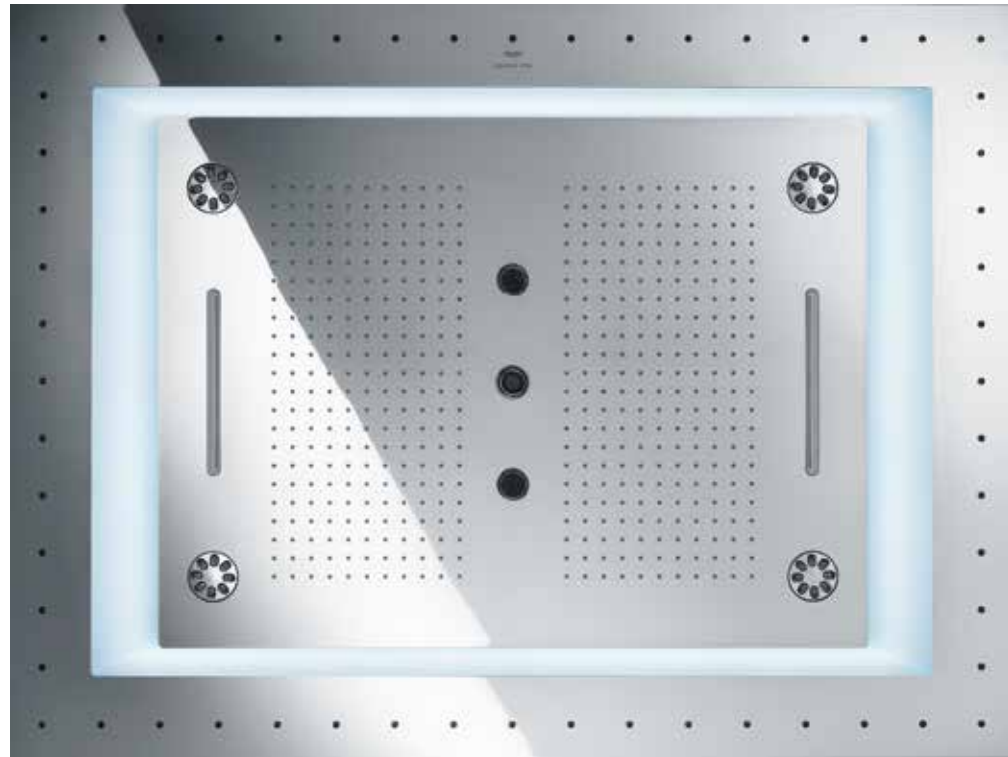

39 958 00H | Vessel basin round | 450 x 450 mm

39 966 00H | Vessel basin lozenge | 600 x 400 mm

26 863 000 + 26 865 000 | Ceiling shower 6+ sprays with light | 1016 mm (width) x 762 mm (height) x 145 mm (depth) + Roughing-in set
26 864 000 | GROHE F-digital Deluxe Base unit box 4.0 Bluetooth F-Series 40" (BCU V4.0)
36 475 000 | GROHE F-digital Deluxe Bluetooth unit BT-01A for Apple and Android devices
+ additional cable and/or components depending on local installation situation