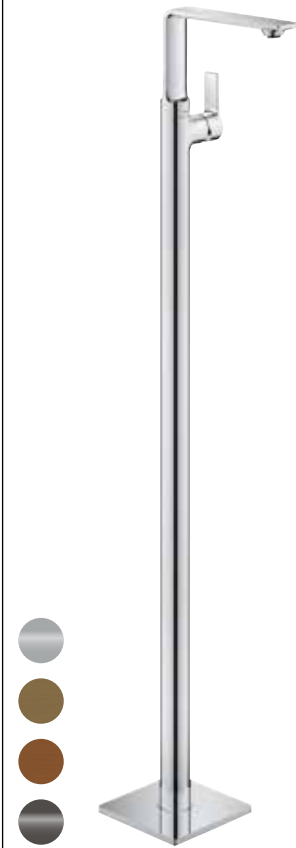

23 856 001 | Single-lever basin mixer floor mounted | projection 185 mm