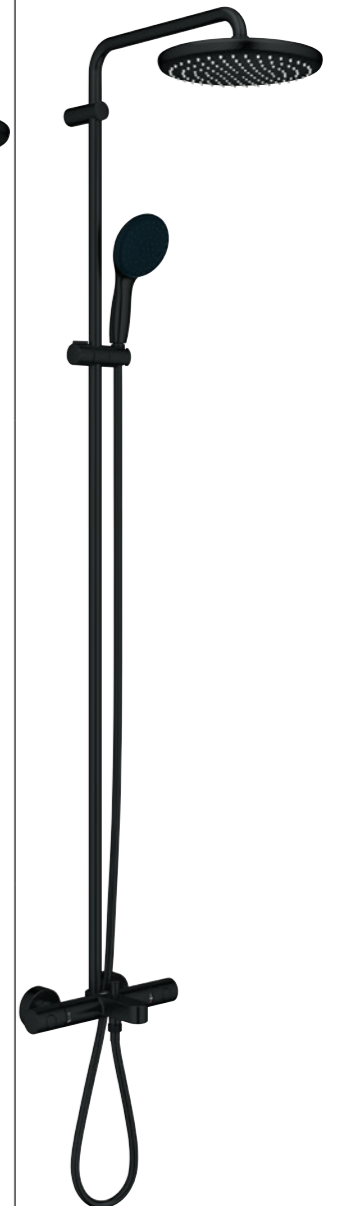

26 833 2431 | Shower system with thermostat for wall mounting
26 671 2431 | for Finland

26 672 2431 | Flex shower system with bath thermostat for wall mounting