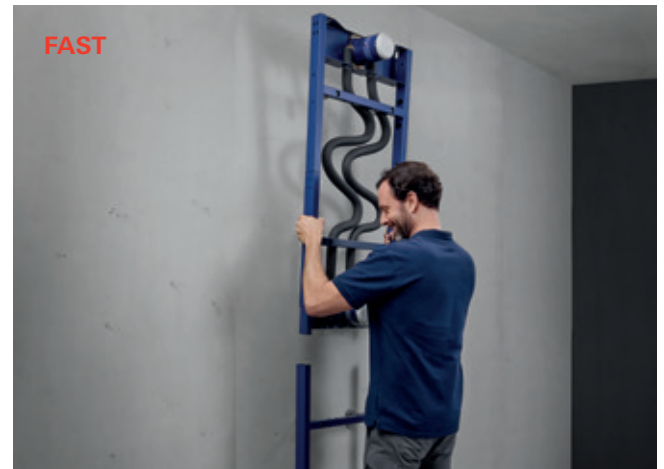

PROFESSIONAL

GROHE

FAST – EASY – SAFE
GROHE RAPIDO SHOWER FRAME

THE FUTURE OF **CONCEALED SHOWER INSTALLATION**

As the demand for concealed shower systems rises, time becomes increasingly scarce for installers – not least due to the shortage of skilled labor. With its game-changing innovation, the GROHE Rapido Shower Frame, GROHE now offers a solution that saves time and complexity.

**Stay ahead of the curve with
GROHE Rapido Shower Frame!**

ONE SOLUTION, MULTIPLE BENEFITS

✓ FAST

- Installation in just three steps
- Pre-assembled components and mixed water pipes
- Universal rough-in GROHE Rapido SmartBox already installed
- Flexible height adjustability of head shower

✓ EASY

- Less planning effort and simplified installation
- Available as mono or duo version for an one- or a two-spray head shower combined with a hand shower
- Fit for on-the-wall installations or stud walls thanks to the slim installation depth
- One-stop-shop thanks to matching shower sets

✓ SAFE

- Flawless installation and connections
- Mixed water pipes are insulated
- All connections sealed and leak-tested ex factory
- 10 years of warranty

FITS EVERY
CONSTRUCTION SITE

On the wall installation
with wall mounting set sold separately
112-172 mm (installation depth to front of frame)