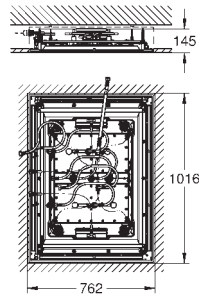

cromado

20.179,50

Rainshower F-Series 40" AquaSymphony

Chuveiro teto 6+ com luz

1016 mm x 762 mm x 145 mm

Material: metal

Fluxo mínimo 25 l/min

Pressão mínima recomendada 3.0 bar

1 x AquaCurtain

1 x Pure XL jacto

1 x 2 Drizzle jacto (jacto mist)

2 x GROHE PureRain jacto 400 x 190 mm

1 x 2 XL Cascata

1 x 4 Bokoma Spray com ajuste do ângulo de 20° e combinações

Espectro completo LED: luz suave com mudança das cores do arco-íris

Ajuste individual: luz permanente com selecção de cor

Fonte de alimentação de luz 12 V DC

Aprovado pela CE

Sistema anticalcário **SpeedClean**

Jato perfeito com o **GROHE DreamSpray**

Acabamento **GROHE StarLight**

Requer (26 376 001), F-digital caixa da unidade base Deluxe (26 374 000), unidade Bluetooth (36 371 000) e várias conexões de cabo - encomendados separadamente.

A construção do teto deve ser apropriada à exigência estática do produto (peso total do produto >70Kg). O chuveiro de teto tem de ser controlado por 8 saídas + 1 saída para chuveiro de mão e deve ter uma capacidade de desempenho suficiente (> 100 l/min). Para um planeamento detalhado, consulte o guia de instalação antes de iniciar.

Recomendação: configuração com Grohtherm SmartControl 3 x Grohtherm SmartControl (29 126 000) 3 x GROHE Rapido SmartBox (35 600 000) 1 x Conjunto de suporte de parede 1 jato Euphoria Cube Stick (26 405 000)

Contém lâmpadas embutidas de LED, que não podem ser alteradas: classe de eficiência energética: A ++