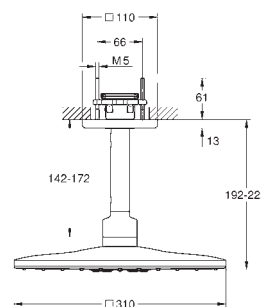

26 481 000

cromado

485,50

26 481 GN0

brushed cool sunrise

825,50

26 481 DL0

brushed warm sunset

825,50

26 481 A00

hard graphite

777,00

26 481 AL0

brushed hard graphite

825,50

Rainshower SmartActive 310 Cube

Conjunto de chuveiro de teto 142 mm, 2 jatos

Composto por:

Chuveiro de teto Rainshower SmartActive 310 Cube

Jatos:

GROHE PureRain, ActiveRain

Braço de chuveiro 142 mm

Jato perfeito com o GROHE DreamSpray

Acabamento cromado GROHE StarLight

Sistema anticalcário SpeedClean

Guia de água interior para longa duração

Requer o elemento encastrável 26 483 000 ou 26 484 000 - a ser adquirido separadamente