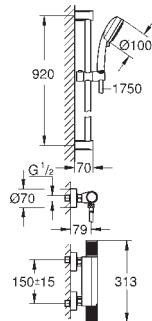

34 835 000 krom 3 961,00
professional edition