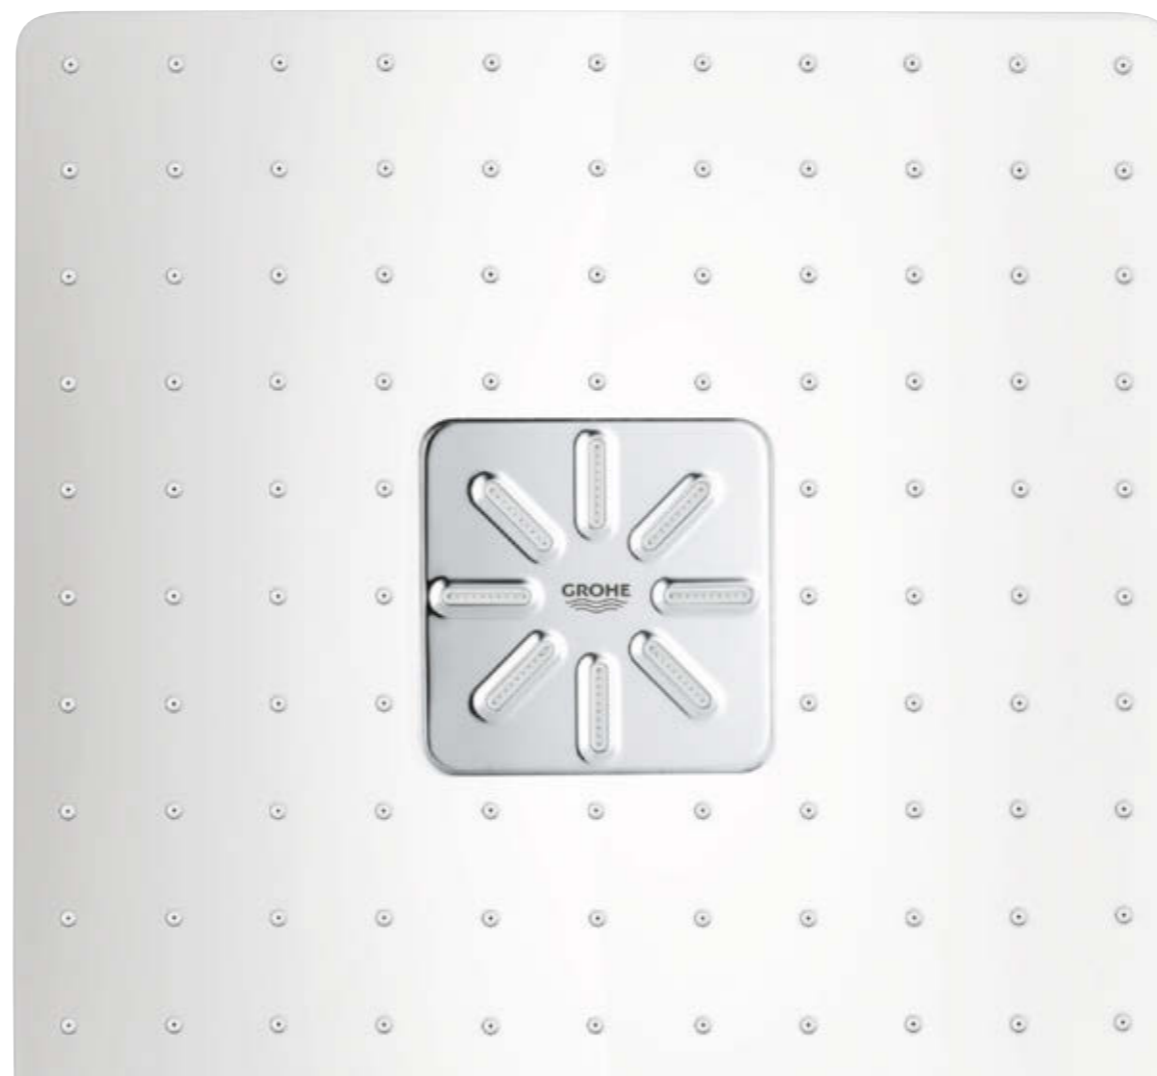

The crisp lines of GROHE Plus make it an ideal fit with sharp, square ceramics, creating a consistent look throughout the bathroom

GROHE Plus features elegantly curved details for a softening effect perfectly suited to complementing round basins and adding a tactile note to a design concept

SQUARE OR ROUND? A MATCH FOR BOTH

VERSATILE, SEAMLESS DESIGN

The strength of an arc conceals its versatility – and so it is with GROHE Plus. Its distinctive, dynamic design draws on two classic shapes – the square and the circle. Thanks to its use of two surfaces – a circle bisected by a flat face – it works perfectly with both round and square bathroom fittings. Whether your bathroom sensibility is smoothly circular or crisp-edged and cubic, GROHE Plus faucet will sit perfectly with GROHE ceramics, showers and accessories, making the design process seamless.

DESIGN HARMONY EFFORTLESSLY ACHIEVED

A PERFECT FIT OF MATERIALS

The GROHE Plus faucet with LED temperature display has a bi-color finish, combining chrome with chic, MoonWhite acrylic glass. This modern material makes the Plus faucet a perfect fit with both GROHE SmartControl and Rainshower Smart Active shower in MoonWhite, making it even easier to create a sleek, seamless concept across the whole bathroom.