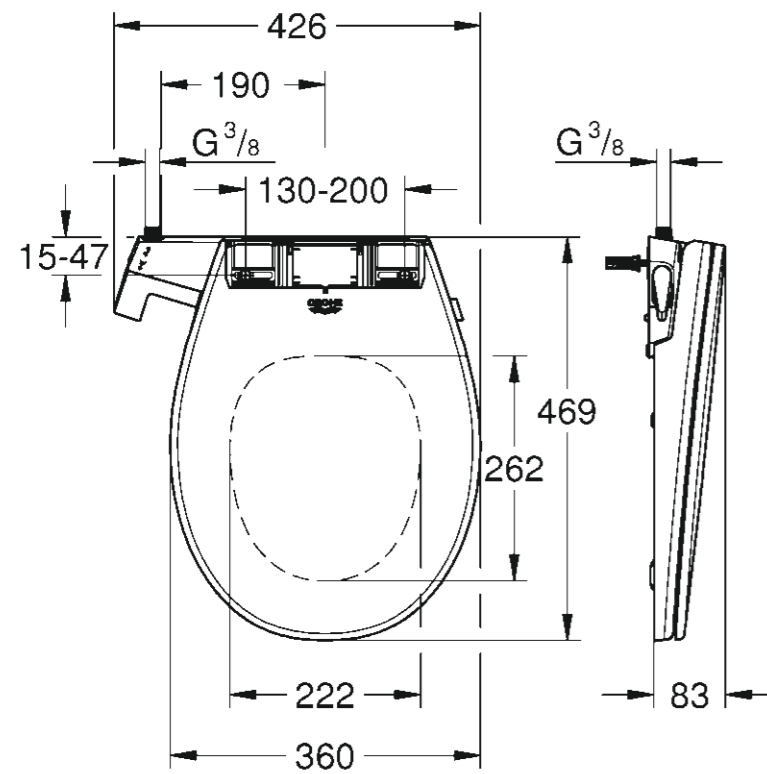

MANUAL BIDET SEAT INSTALLATION SITUATIONS

The Manual Bidet Seat can easily be installed with different water connection points.

CONNECTION TO THE CISTERN WATER SUPPLY

CONNECTION FROM A TRIGGER SPRAY WATER SUPPLY

CONNECTION FROM THE WATER SUPPLY WITHIN THE CISTERN

CONNECTION FROM A BASIN WATER SUPPLY

CONNECTION FROM BEHIND THE WALL

TECHNICAL DETAILS

39 648 SH0
MANUAL BIDET SEAT

CONNECTIONS

WATER PRESSURE:
1 – 10 BAR
WATER CONNECTION: 3/8"

MATERIAL SEAT & LID

DUROPLAST

WEIGHT

5,0 KG

Approval

EN1717

EASY, FUSS-FREE INSTALLATION

The flexible installation system assures an effortless installation of the GROHE Manual Bidet Seat in a wide variety of situations. The adjustable connector enables an easy installation to any position on the wall (connection set sold separately: 14 074 000).