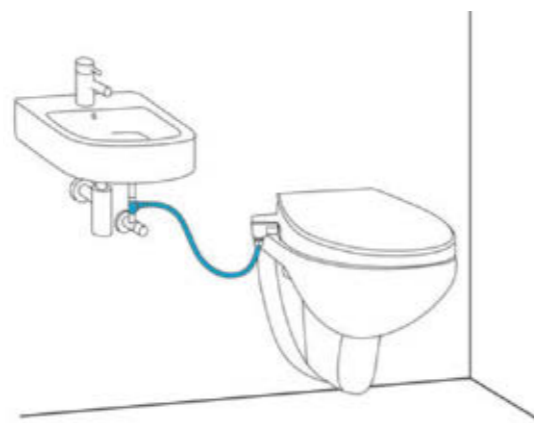

SELF-CLEANING POSITION

SELF-CLEANING POSITION

LEVER DOWN: REAR SHOWER

LEVER UP: LADY SHOWER

BAU CERAMIC VERSATILITY FOR A MODERN LIFE

Designed to be compatible with a wide range of WCs, the GROHE Manual Bidet Seat is a simple solution. It can be easily installed on your existing WC and you only need to connect it to water. However, for a Perfect Match of form and function, GROHE recommends pairing it with the GROHE Bau Ceramic collection, an attractive, contemporary range with everything you need to create an attractive modern bathroom, including basins and WCs. The range's tactile lines will work in complete aesthetic harmony with the Manual Bidet Seat, ensuring maximum comfort, performance and visual appeal.

MANUAL BIDET SEAT INSTALLATION SITUATIONS

The Manual Bidet Seat can easily be installed with different water connection points.

CONNECTION TO THE CISTERN WATER SUPPLY

CONNECTION FROM A TRIGGER SPRAY WATER SUPPLY

CONNECTION FROM THE WATER SUPPLY WITHIN THE CISTERN

CONNECTION FROM A BASIN WATER SUPPLY

CONNECTION FROM BEHIND THE WALL

TECHNICAL DETAILS

39 648 SH0
MANUAL BIDET SEAT

CONNECTIONS

WATER PRESSURE:
1 – 10 BAR
WATER CONNECTION: 3/8"

MATERIAL SEAT & LID

DUROPLAST

WEIGHT

5,0 KG

Approval

EN1717

EASY, FUSS-FREE INSTALLATION

The flexible installation system assures an effortless installation of the GROHE Manual Bidet Seat in a wide variety of situations. The adjustable connector enables an easy installation to any position on the wall (connection set sold separately: 14 074 000).