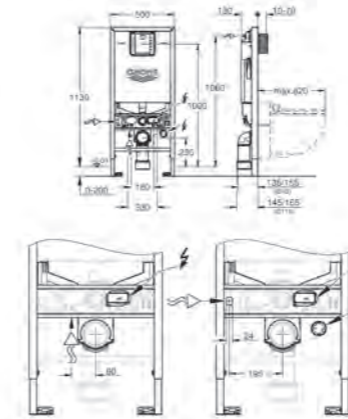

GROHE CISTERNS

39 596 000
Inwall Cistern
Rapid SLX Installation System
Suitable for Sensia Arena and wall hung pans
WELS 4 Stars, 4.5/3ltrs/min