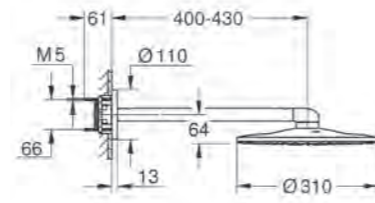

26 475 000
Rainshower SmartActive Dual Shower
+ rough in kit + 26 484 000
WELS 3 stars, 9 ltrs/min