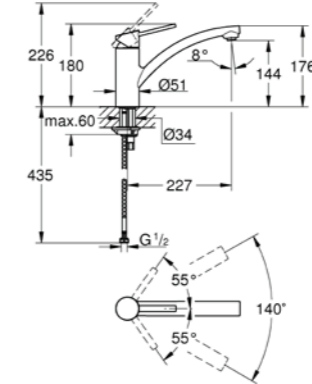

30 363 000
Swift sink mixer
WELS 4 stars, 7.5 ltrs/min