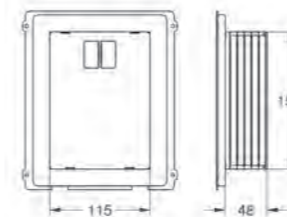

40 949 000
Inspection shaft for small flush plates
For use with 80mm cistern