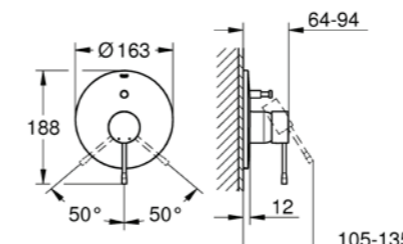

30 270 EN0
30 270 A00
30 270 GN0
Shower/ bath mixer with diverter