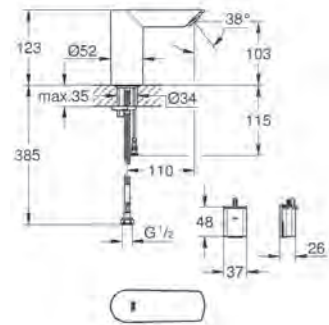

GROHE BAUCOSMOPOLITAN E

36 471 000
BauCosmo E sensor tap
WELS 6 stars, 4.5ltrs/min