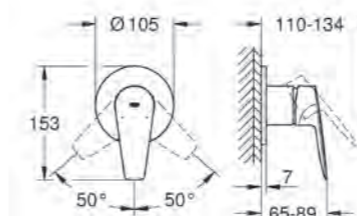

29 188 001 + 32 962 001
Shower/bath mixer
+ separate concealed body