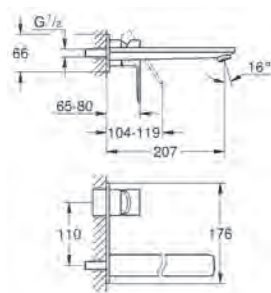

23 839 001
Wall mounted basin mixer set L size
WELS 5 stars, 6 ltrs/min