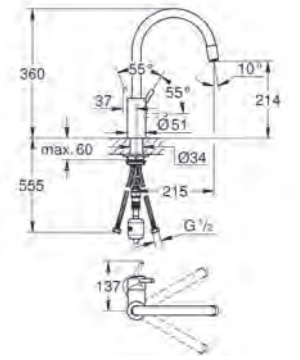

31 117 003
Concetto sink mixer
WELS 5 stars, 6 ltrs/min