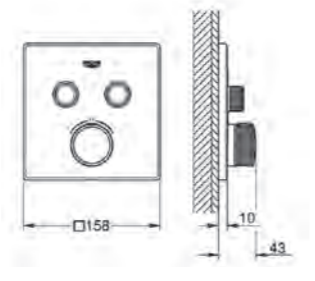

29 229 000
Grohtherm SmartControl
Thermostat with two buttons