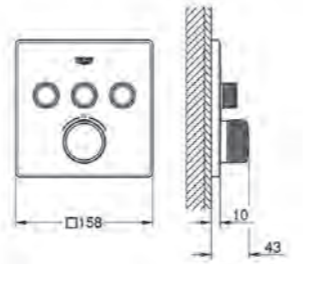

29 240 000
Grohtherm Smart Control
Thermostat with three buttons