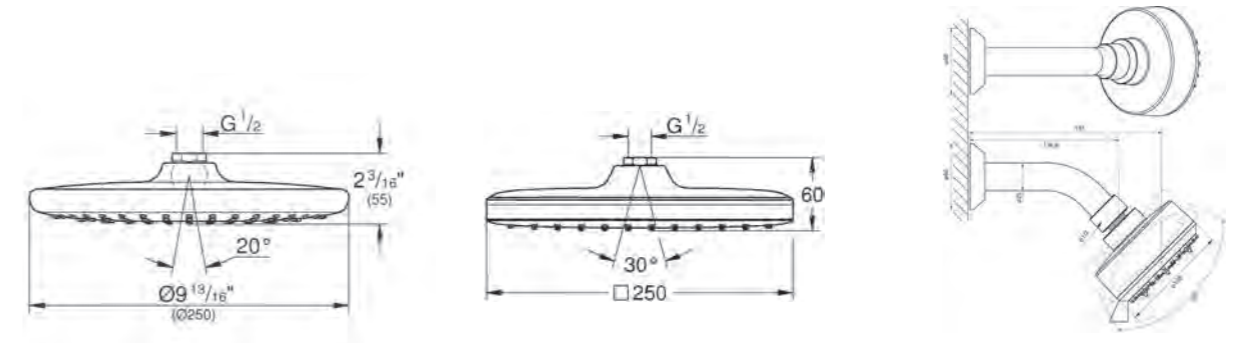

GROHE NEW TEMPESTA COSMOPOLITAN

26 667 000
Tempesta 250 Round
WELS 3 Star, 9ltrs/min

26 686 000
Tempesta 250 Cube
WELS 3 Star, 9ltrs/min

26 613 000
Tempesta Wall Shower
WELS 4 Star, 7.5ltrs/min