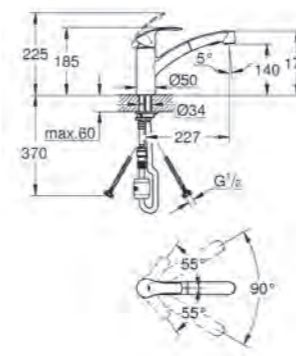

30 317 000
Eurosmart New sink mixer
with pull-out spray
WELS 4 stars, 7.5 ltrs/min