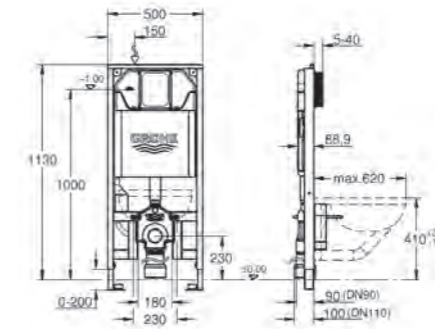

39 689 000
Rapid SL Inwall Cistern
Suitable for wall hung pans
WELS 4 stars, 4.5/3ltrs/min