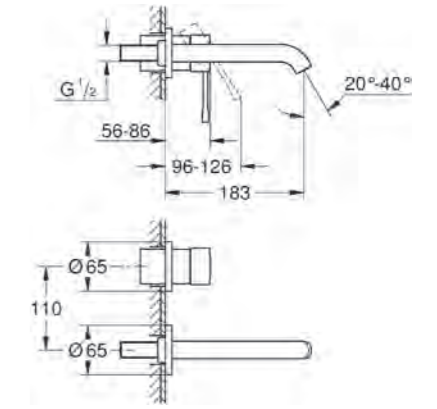

29 134 000 EN1
29 134 000 A01
29 134 000 GN1
Wall mounted basin mixer set
WELS 5 star, 6ltrs/min