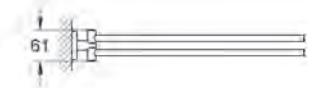

GROHE ESSENTIALS ACCESSORIES

GROHE ESSENTIALS ACCESSORIES

40 800 001
Multi-towel rack 550mm

40 366 001
Towel rail 600mm

40 386 001
Towel rail 800mm