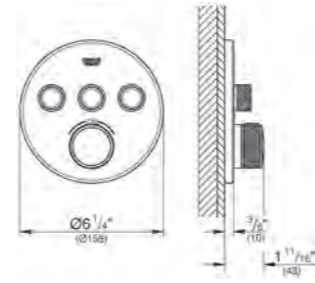

29 138 000
Grohtherm Smart Control
Thermostat with three buttons