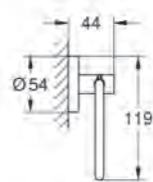

40 689 EN1
40 689 A01
40 689 GN1
Toilet Roll Holder without cover