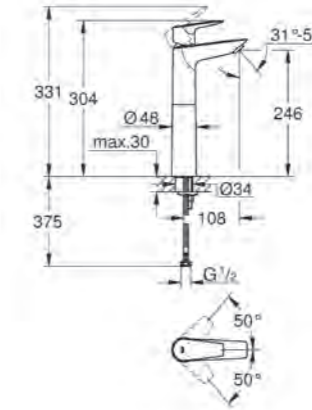

24 188 001
Basin mixer
WELS 5 stars, 6 ltrs/min