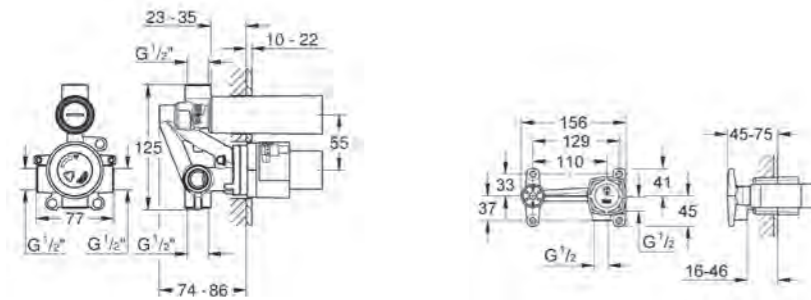

# GROHE CONCEALED BODY

**45 984 001**  
Rough-in set 1/2"

**32 962 001**  
Single-lever mixer 1/2"  
concealed body

**32 963 001**  
Single-lever mixer 1/2"  
concealed diverter body

**23 319 000**  
Single-lever mixer 1/2"  
concealed body