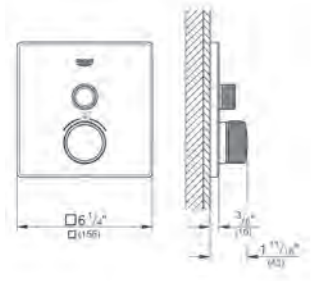

# GROHE GROHTHERM

**29 136 000**  
Grohtherm SmartControl  
with one button.

**29 137 000**  
Grohtherm SmartControl  
Thermostat with two buttons

**29 138 000**  
Grohtherm Smart Control  
Thermostat with three buttons