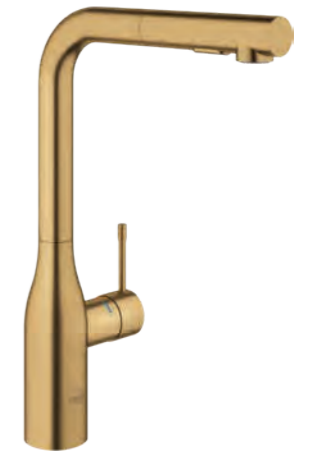

30 371 EN0
30 371 A00
30 371 GN0
Essence New Sink Mixer high spout
With pull out dual spray
WELS 6 star, 4.5 ltrs/min

ACCESSORIES