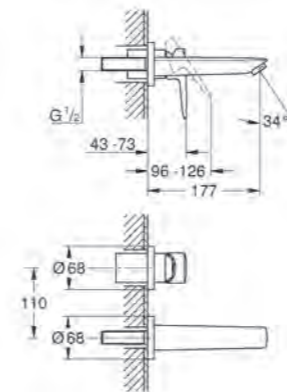

29 219 001 + 23 842 000
Wall mounted basin mixer set
+ separate concealed body
Projection 171mm
WELS 3 stars, 9 ltrs/min