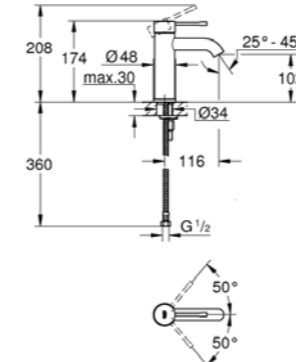

GROHE COLOUR

23 860 EN1
23 860 A01
23 860 GN1
Essence Basin Mixer
WELS 6 stars, 4.5 ltrs/min