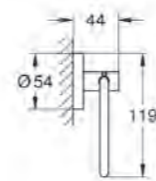

40 689 001
Without cover