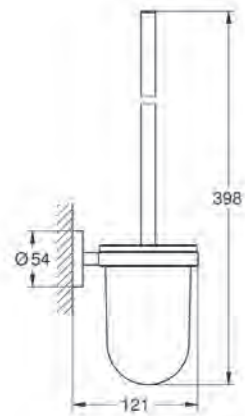

40 374 001
Toilet brush set