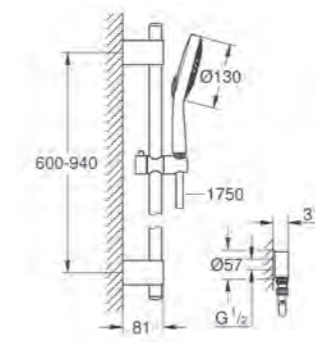

26 622 000
Rail Shower Square: 130 set
WELS 3 star, 9ltrs/min