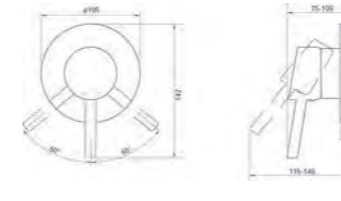

19 345 001
Shower/bath mixer
(Exclusive in ANZ*)