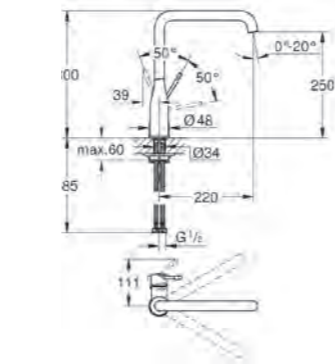

30 372 EN0
30 372 A00
30 372 GN0
Essence New Sink Mixer Gooseneck
WELS 4 star, 7.5 ltrs/min