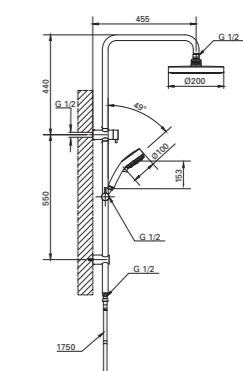

26 609 000
Twin Shower System with Diverter
WELS 3 Star, 9ltrs/min