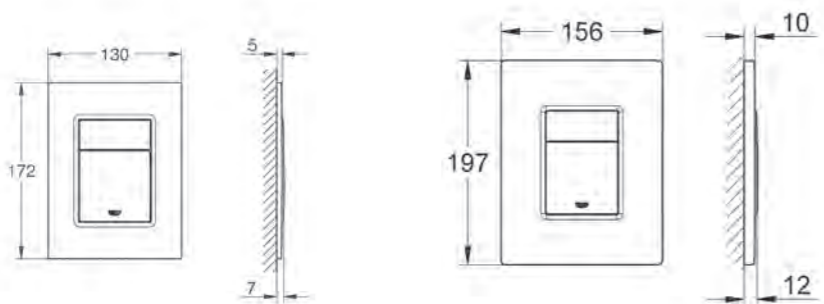

# GROHE FLUSH PLATES

**37 624 000**  
Arena Cosmopolitan Small  
Chrome Flush Plate Dual Flush or start & stop  
actuation vertical installation  
130 x 172 mm

**38 844 000**  
Arena Cosmopolitan Large Dual Flush or start  
stop actuation  
197mm X 156mm