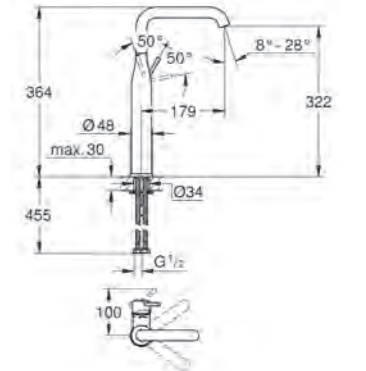

23 862 001
Extended height basin mixer
WELS 6 stars, 4.5 ltrs/min