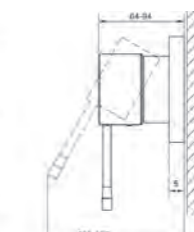

19 285 001
Shower/bath mixer with diverter

*With reference to GROHE international variant (19 286 001, 19 285 001)

**Also available as a wall mounted bath mixer set