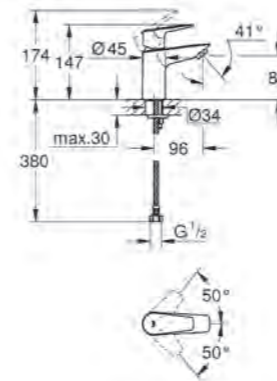

GROHE BAUEDGE

23 176 001
Basin mixer
WELS 5 stars, 6 ltrs/min