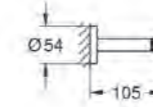

GROHE ESSENTIALS ACCESSORIES

GROHE ESSENTIALS ACCESSORIES

40 800 001
Multi-towel rack 550mm

40 366 001
Towel rail 600mm

40 386 001
Towel rail 800mm