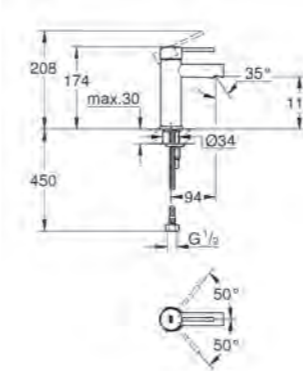

GROHE ESSENCE NEW

32 215 001
Basin mixer
WELS 5 stars, 6 ltrs/min