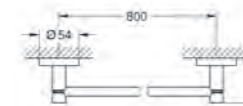

40 688 001
Towel rail 450mm

40 386 001
Towel rail 800mm