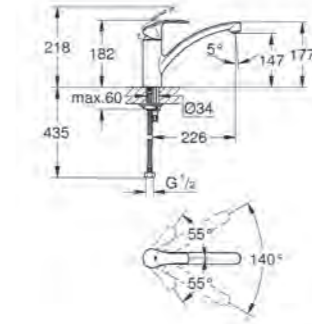

32 534 002
Eurosmart New sink mixer
WELS 4 stars, 7.5 ltrs/min