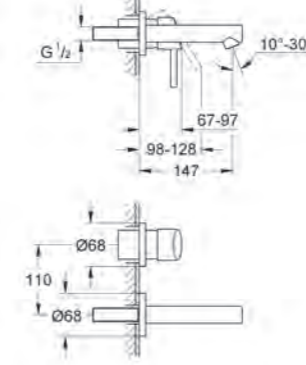

19 575 001**
Wall mounted basin mixer set
projection 147mm
WELS 3 stars, 9 ltrs/min