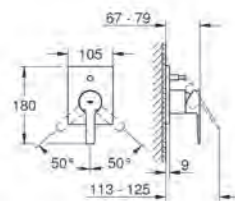

29 170 001
Shower/bath mixer with diverter

*With reference to GROHE international variant (19 296 000, 19 297 000, 19 345 001, 19 346 001)

**Also available as a wall mounted bath mixer set