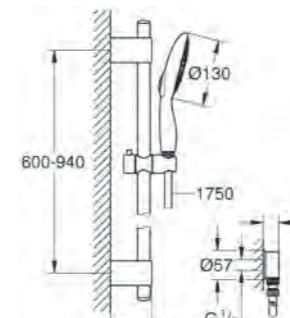

26 623 EN0
26 623 A00
26 263 GN1
Rainshower SmartActive Rail Shower
WELS 3 star, 9ltrs/min