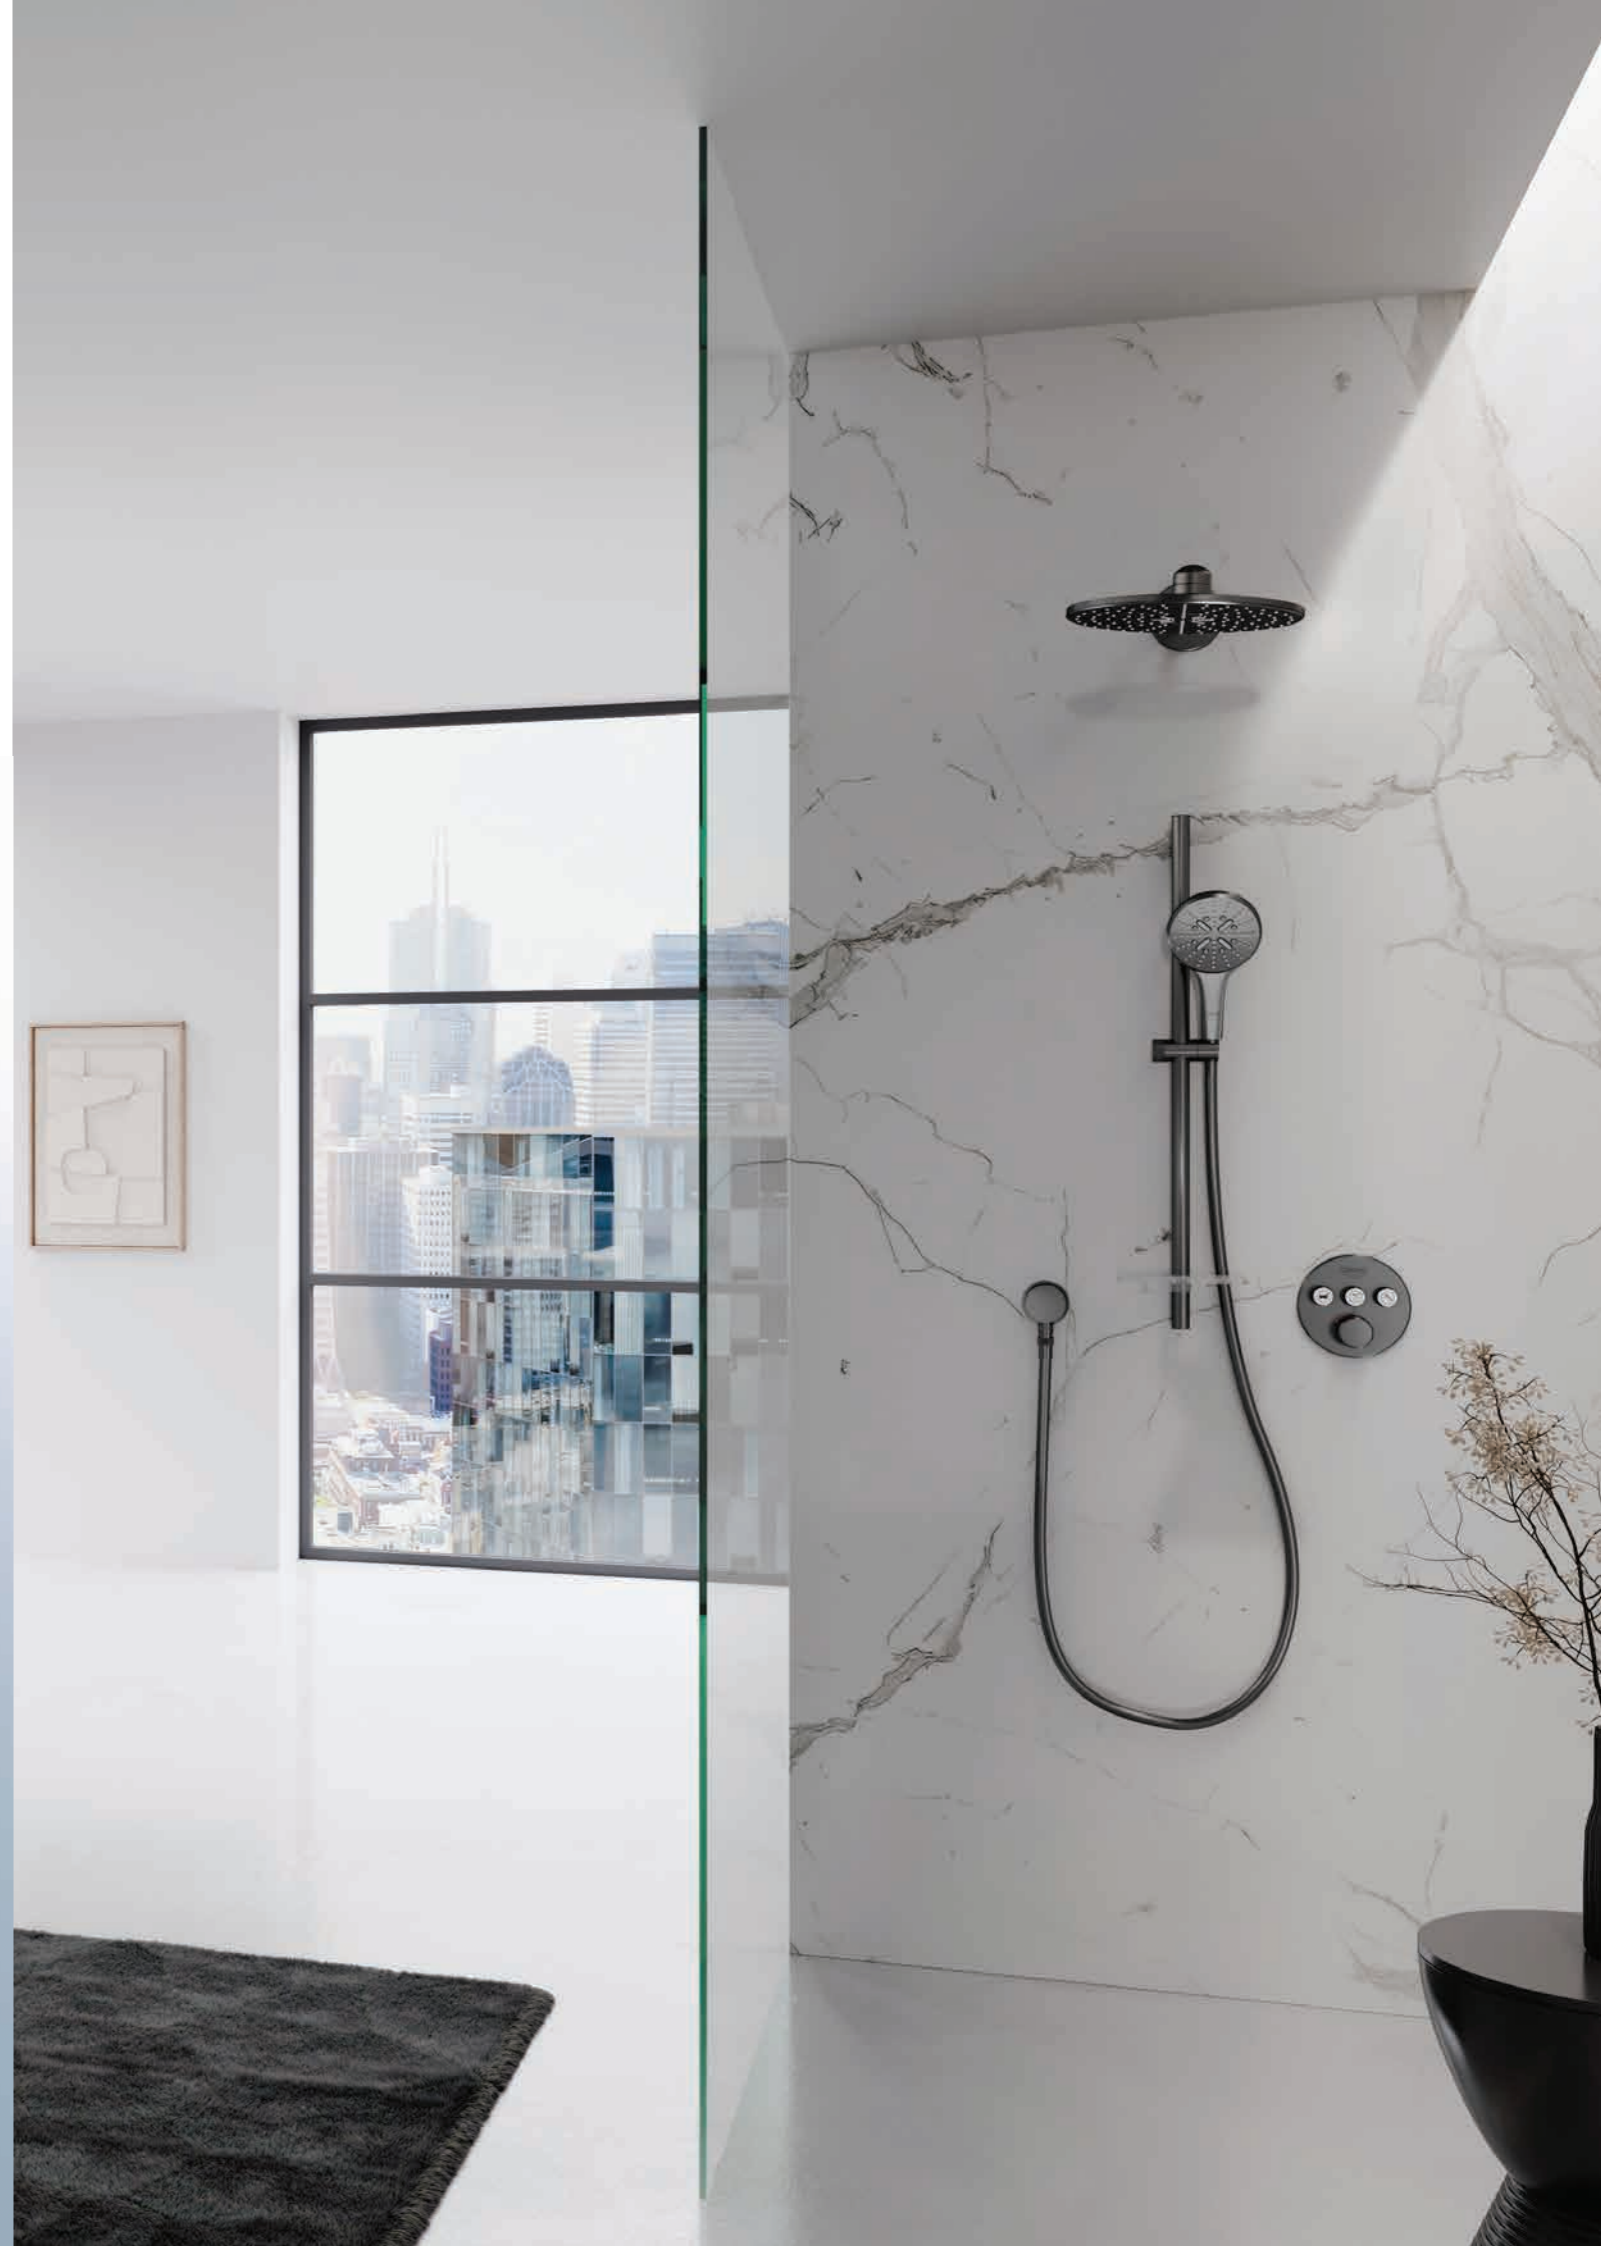

GROHE ACCESSORIES WIDE VARIETY

Functional details. Many GROHE bathroom collections include a range of coordinated accessories, which reflects the design details and core values of the collection. Decorative and practical in equal measure – accessories afford the luxury of creating a cohesive bathing space.