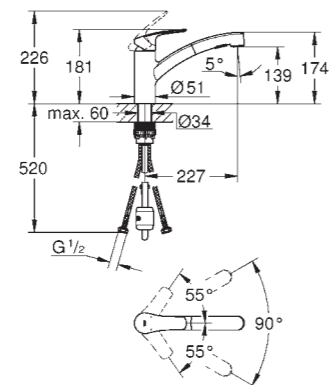

30 317 001
Kitchen mixer with pull out spray
WELS 4 stars, 7.5 ltrs/min