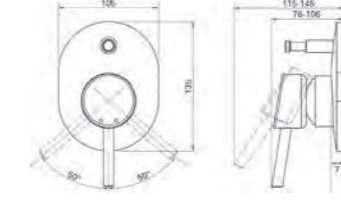

19 346 001
Shower/bath mixer
with diverter
(Exclusive in ANZ*)