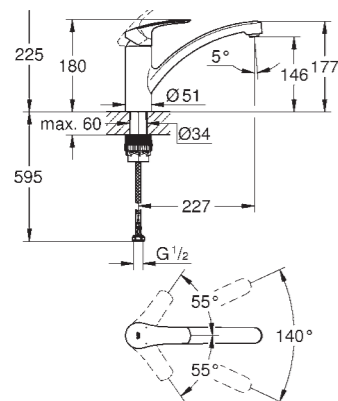

29 339 003
Shower/bath mixer trimset

32 534 003
Sink mixer
WELS 4 stars, 7.5 ltrs/min