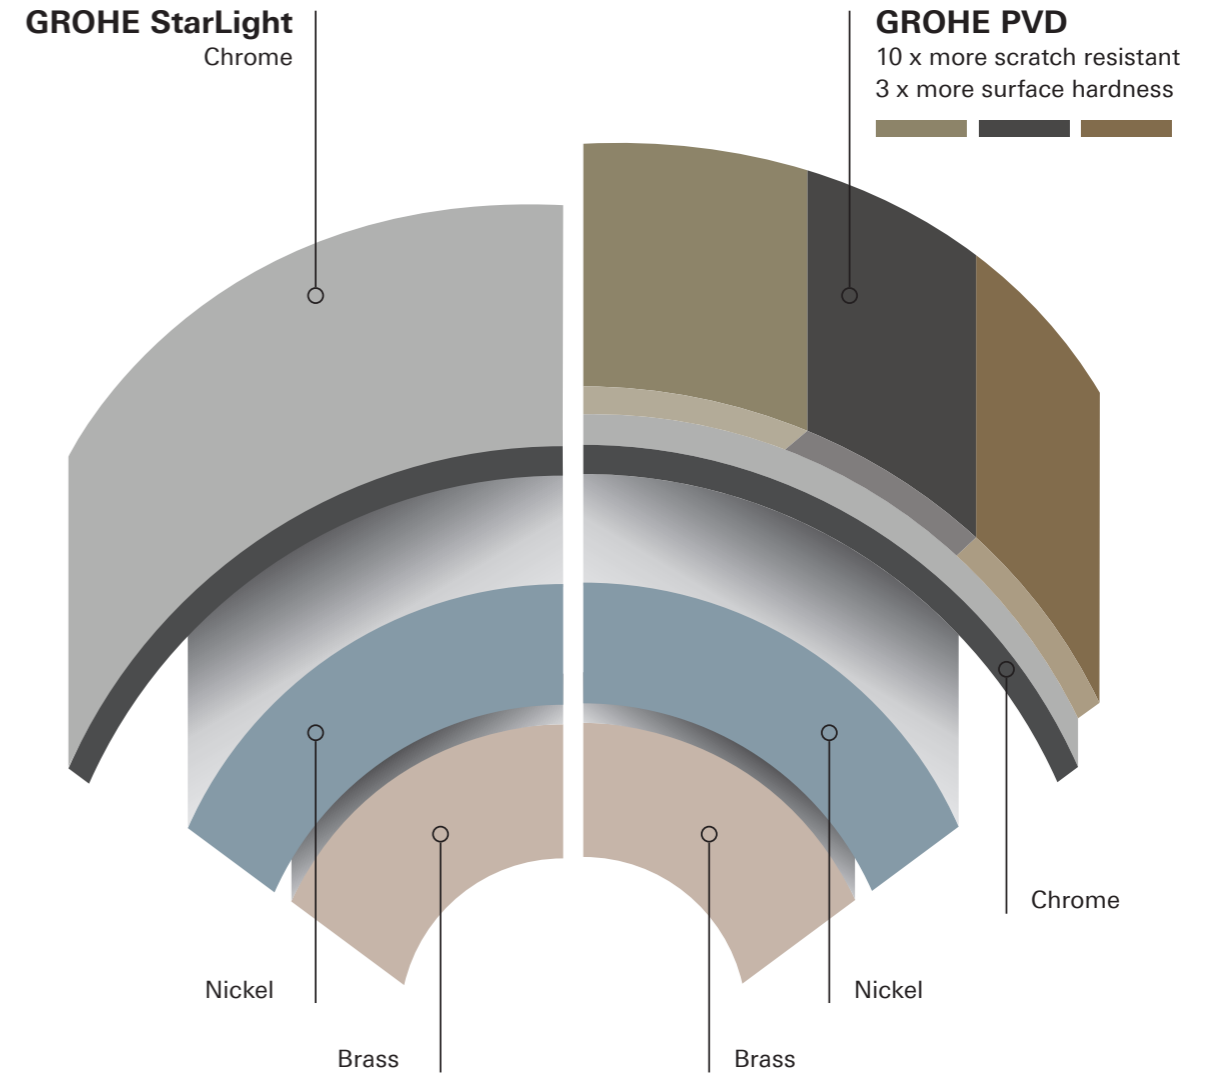

GROHE PVD UNRIVALLED, HARD AND SCRATCH RESISTANT

Made-to-last surfaces ranging from precious matte to shiny like a diamond GROHE taps are made to look as beautiful decades on as they did on the day you first fell in love with them. Our special recipe for success lies in our long-lasting surface quality. GROHE uses state-of-the-art technology to deliver exceptional quality finishes. The physical vapour deposition (PVD) process ensures that the surface composition is three times harder, delivering a glistening gold or sophisticated brushed nickel finish. As well as being harder, the surface is also ten times more scratch resistant, so it can be cherished for a lifetime. When it comes to a good design strategy, the choice of colours play a vital part. But not only the colour, the quality of the finish is equally important. Especially in the world of bathroom and kitchen solutions where

surfaces ought to last for a long time, excellent, highly resistant finishes distinguish good products from great ones. GROHE's aspiration to always produce only the best drove us to choose a special technology that assures, not simply the best, most brilliant colours, but a durable coating of the highest quality. Our aim: to offer our consumers longlasting water enjoyment. Next to the resistance of the material, it was also about the look of the colour itself: we wanted to make Brushed Hard Graphite as dark grey as possible and give our golden finishes the brilliance they deserve. That was the task for our technology team. In close collaboration with the GROHE design team, they achieved exceptional results working with a great new technology: PVD.