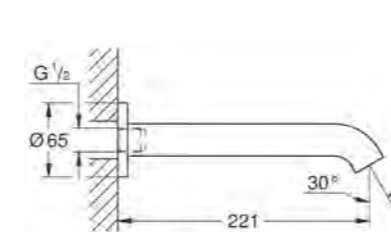

133 392 001
Wall mounted bath spout