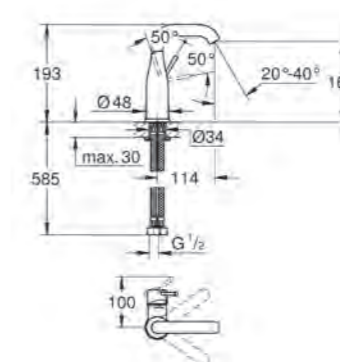

23 488 EN1
23 488 A01
23 488 GN1
Basin Mixer
WELS 5 star, 6ltrs/min