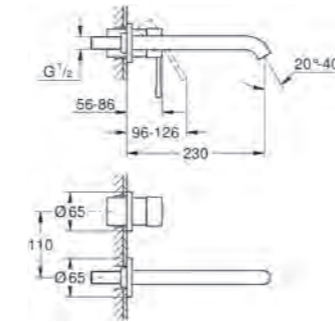

29 133 000 EN1
29 133 000 A01
29 133 000 GN1
Wall mounted basin mixer set
WELS 5 star, 6ltrs/min