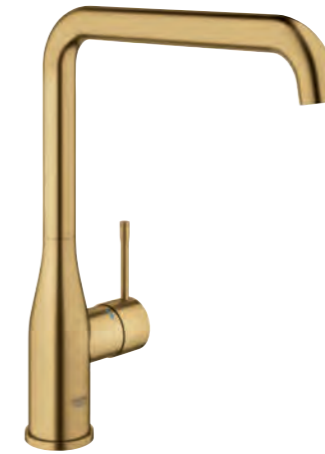

## KITCHEN

**30 372 EN0**  
**30 372 A00**  
**30 372 GN0**  
 Essence New Sink Mixer Gooseneck  
 WELS 4 star, 7.5 ltrs/min

**30 371 EN0**  
**30 371 A00**  
**30 371 GN0**  
 Essence New Sink Mixer high spout  
 With pull out dual spray  
 WELS 6 star, 4.5 ltrs/min