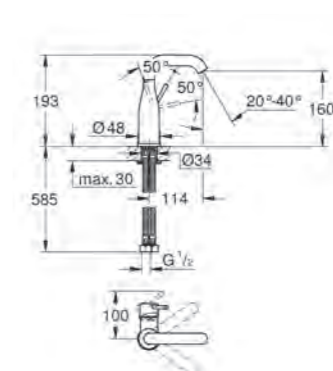

23 862 001
Extended height basin mixer
WELS 6 stars, 4.5 ltrs/min

23 488 001
Gooseneck basin mixer
WELS 5 stars, 6 ltrs/min