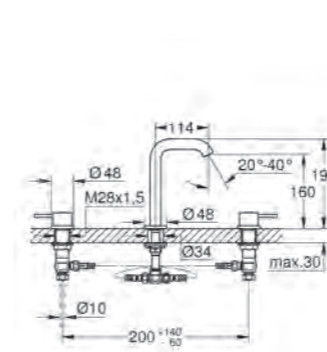

20 596 001
Basin set with separate
concealed body
WELS 5 Star, 6ltrs/min