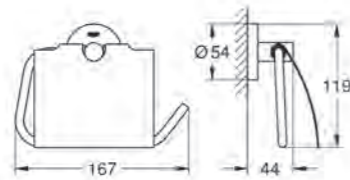

40 367 001
Toilet roll holder