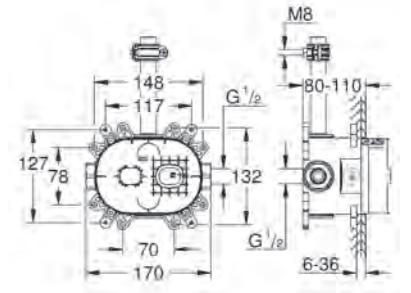

26 264 000
Rough-in shower arm for head shower