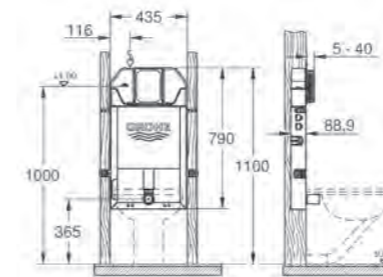

39 696 000
Solo Slim Cistern
Suitable for floor mounted and BTW pans
WELS 4 Star, 4.5/3ltrs/min