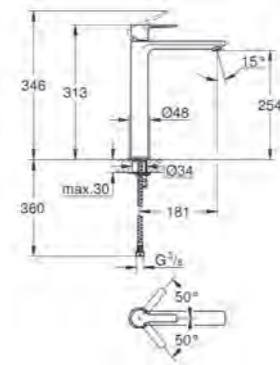

23 861 001
Extended basin mixer
WELS 5 stars, 6 ltrs/min