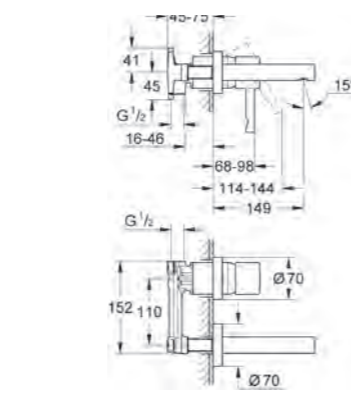

23842000
Single Lever Mixer 1/2
Concealed body