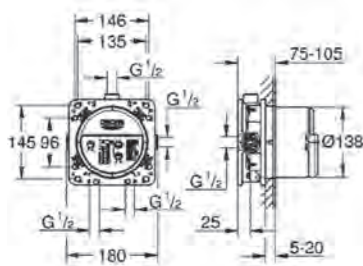

35 602 000
Rapido Smartbox
Universal rough-in box 1/2"