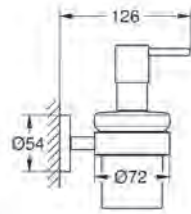

GROHE ESSENTIALS ACCESSORIES

GROHE ESSENTIALS ACCESSORIES

40 448 001
Soap dispenser with holder