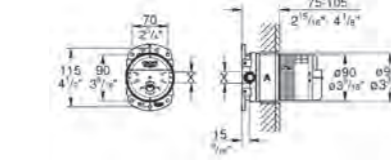

26 484 000
Rough-In kit for overhead shower