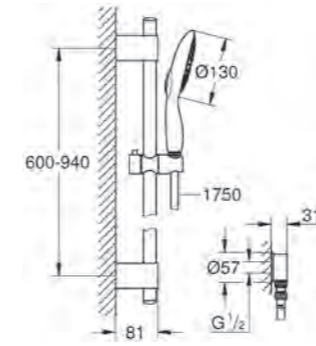

GROHE RAINSHOWER SMARTACTIVE

26 623 000
Rail Shower Round: 130 set
WELS 3 star, 9ltrs/min