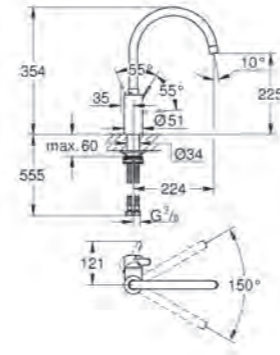

GROHE KITCHEN CONCETTO / EUROSMART COSMOPOLITAN EUROSMART NEW / SWIFT

31 188 002
Eurosmart Cosmopolitan
WELS 5 stars, 6 ltrs/min