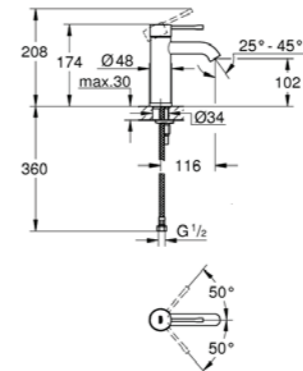

23 860 001
Curved spout basin mixer
WELS 6 stars, 4.5 ltrs/min