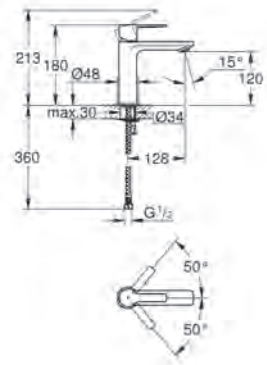

GROHE LINEARE NEW

32 252 001
Basin mixer
WELS 5 stars, 6 ltrs/min