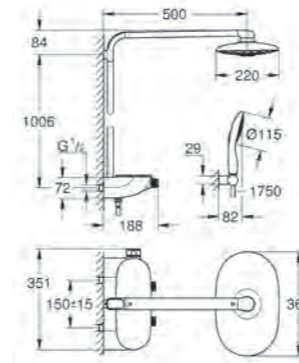

GROHE RAINSHOWER SMARTCONTROL

26 537 000
Rainshower® SmartControl 360 DUO
Thermostatic Shower System
WELS 2 star, 12ltrs/min