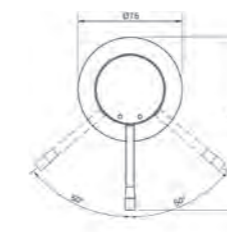

29 258 001
Shower/bath mixer