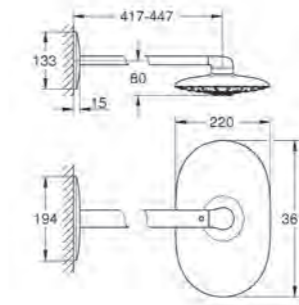

26 254 000
Rainshower® 360 DUO Head Shower set
including shower arm
WELS 2 star, 12ltrs/min