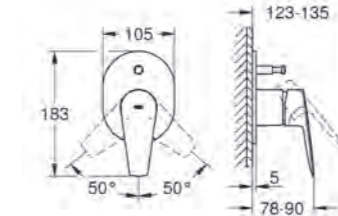

29 187 001 + 32 963 001
Shower/bath mixer
with diverter