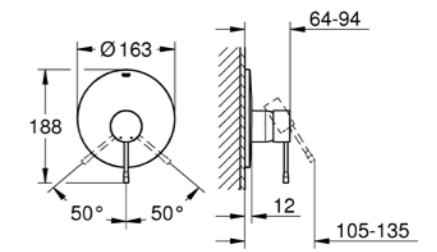

19 286 EN0
19 286 A00
19 286 GN0
Shower/bath mixer