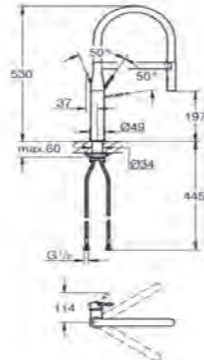

30 370 000
Professional spray sink mixer
WELS 3 stars, 9 ltrs/min
WELS 4 stars, 7.5 ltrs/min