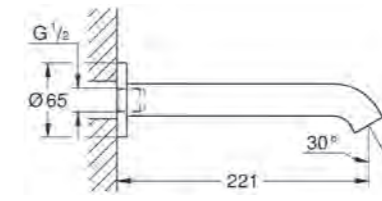

13 392 EN1
13 392 A01
13 392 GN1
Essence bath spout