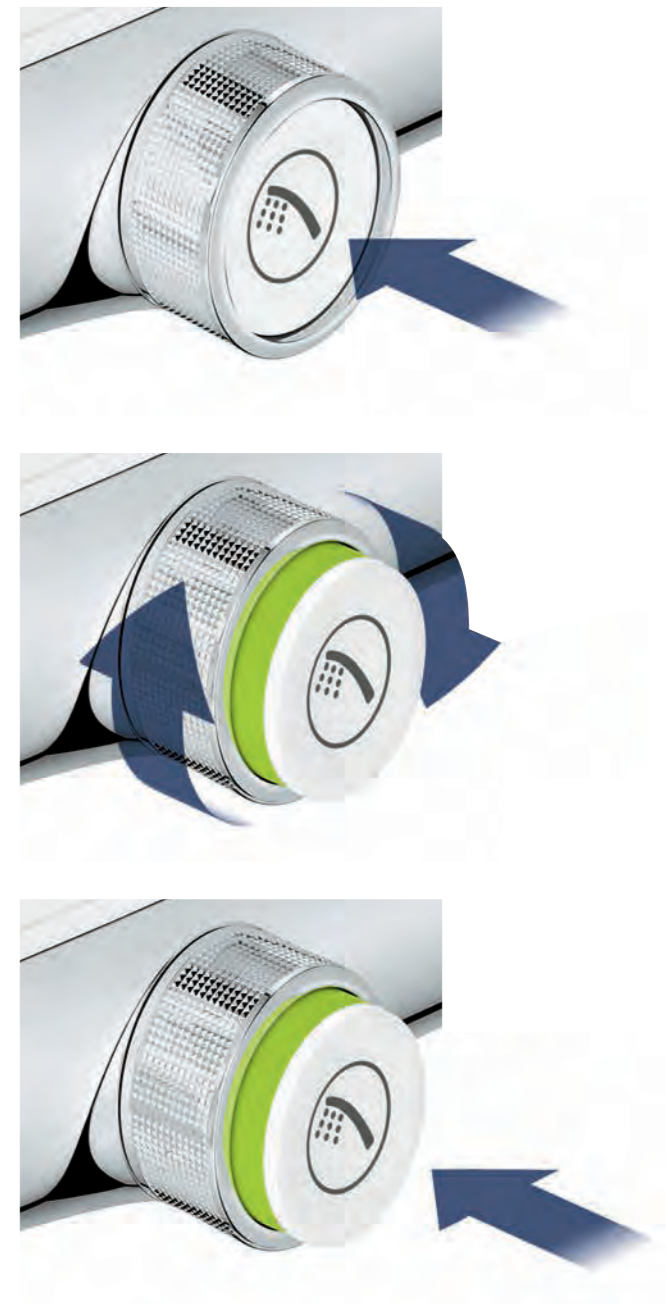

GROHE SmartControl Concealed: hidden technology, installed behind the wall for a clean, minimalistic look and more freedom of space. It comes in two different shapes round or square.

GROHE SmartControl Exposed: designed to make a statement in your bathroom, GROHE SmartControl exposed can be installed with minimum fuss for maximum effect.

And showering with GROHE SmartControl is even smarter... the innovative GROHE SmartControl technology offers spray selection and volume adjustment in one. Turn the GROHE ProGrip handle and alter the water flow to get just the right amount. Your preferred volume setting is set – perfect for a short shower pause or for your next shower. Smooth and intuitive controls, operated directly from the main shower unit, means operation is simple and easy for the entire family. Now that's smart.