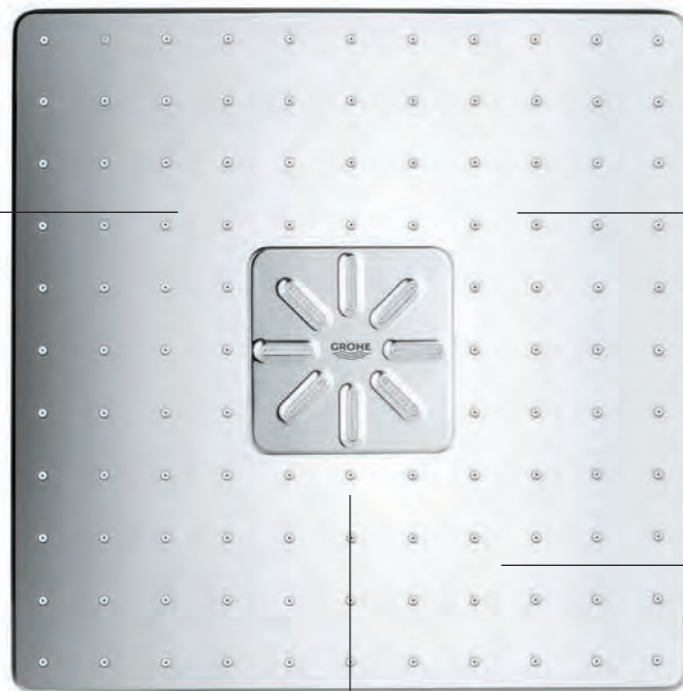

RAINSHOWER 310 SMARTACTIVE YOUR NEW FAVOURITE SHOWER EXPERIENCE

The Rainshower 310 SmartActive has so much to offer that it's hard to know where to begin. Slim and minimalistic, it fits in every bathroom with its modern cosmopolitan look. Showering becomes a pleasure to look forward to every day, thanks to the generous proportions of the shower head. Plus, there are two

different shower patterns that allow you to choose between a soft and soothing GROHE PureRain spray and the new stimulating GROHE ActiveRain – or a combination of both. Together with SmartControl Concealed the Rainshower 310 SmartActive round or square offers the perfect match.

GROHE PureRain
spray for a soft,
refreshing shower

GROHE StarLight
chrome plated
spray plate

Improved
SpeedClean nozzles

GROHE ActiveRain to wash out
shampoo and revitalise skin and scalp –
distinguished by a different nozzle shape