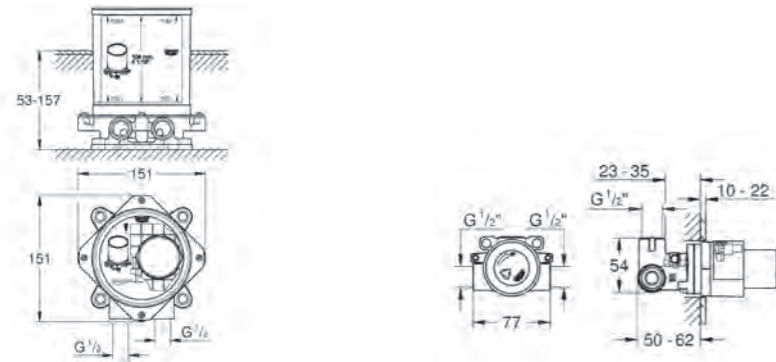

GROHE CONCEALED BODY

45 984 001
Rough-in set 1/2"

32 962 001
Single-lever mixer 1/2"
concealed body