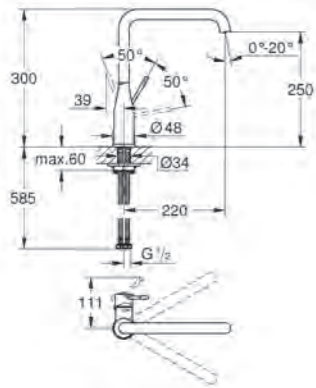

GROHE KITCHEN ESSENCE PROFESSIONAL / ESSENCE

30 372 000
Essence sink mixer
WELS 4 stars, 7.5 ltrs/min