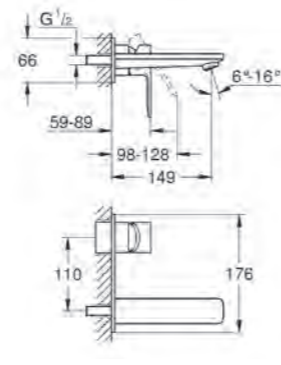

# GROHE LINEARE NEW

**32 252 001**  
Basin mixer  
WELS 5 stars, 6 ltrs/min

**23 861 001**  
Extended basin mixer  
WELS 5 stars, 6 ltrs/min

**29 135 001**  
Wall mounted basin mixer set M size  
projection 149mm  
WELS 5 stars, 6 ltrs/min