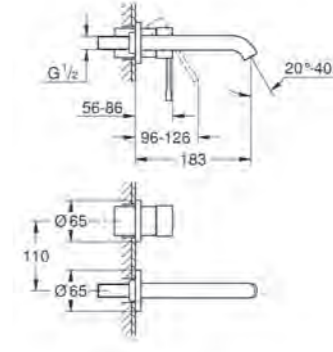

19 967 001**
Wall mounted basin mixer set
projection 230mm
WELS 6 stars, 4.5 ltrs/min

29 134 001
Wall mounted basin mixer set
projection 183mm
WELS 5 stars, 6 ltrs/min