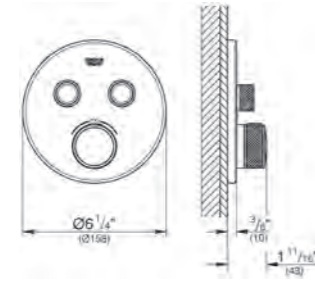

29 137 000
Grohtherm SmartControl
Thermostat with two buttons