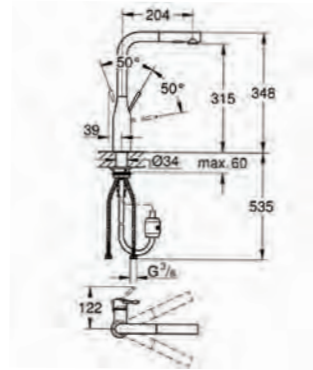

30 371 000
Essence sink mixer high-spout
with pull-out dual spray
WELS 6 stars, 4.5 ltrs/min