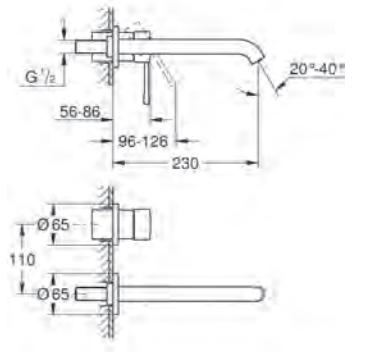

19 967 001**
Wall mounted basin mixer set
projection 230mm
WELS 6 stars, 4.5 ltrs/min