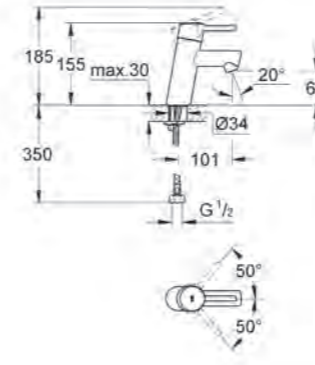

GROHE CONCETTO

32 253 001
Basin mixer
WELS 5 stars, 6 ltrs/min