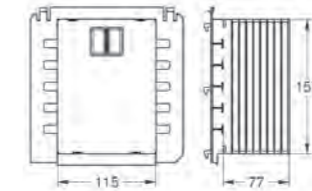

40 911 000
Revision shaft
For use with small flush plates on Rapid SL
and Solo Slim cisterns