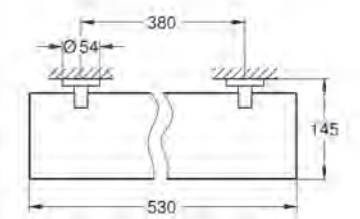

# GROHE ESSENTIALS ACCESSORIES

**40 448 001**  
Soap dispenser with holder

**40 447 001**  
Glass tumbler holder

**40 444 001**  
Soap dish with holder

**40 364 001**  
Robe hook

**40 802 001**  
Double towel rail 600mm