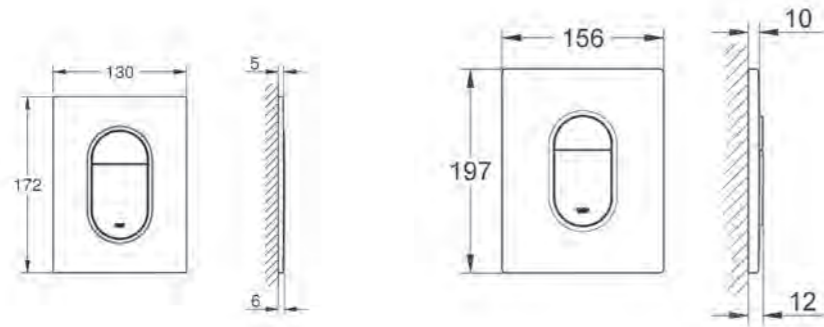

# GROHE FLUSH PLATES

**37 624 000**  
Arena Cosmopolitan Small  
Chrome Flush Plate Dual Flush or start & stop  
actuation vertical installation  
130 x 172 mm

**38 844 000**  
Arena Cosmopolitan Large Dual Flush or start  
stop actuation  
197mm X 156mm