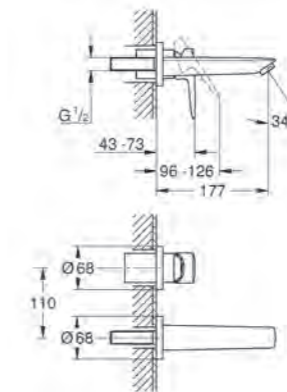

29 220 001 + 23 842 000
Wall mounted bath mixer set
+ separate concealed body
Projection 171mm