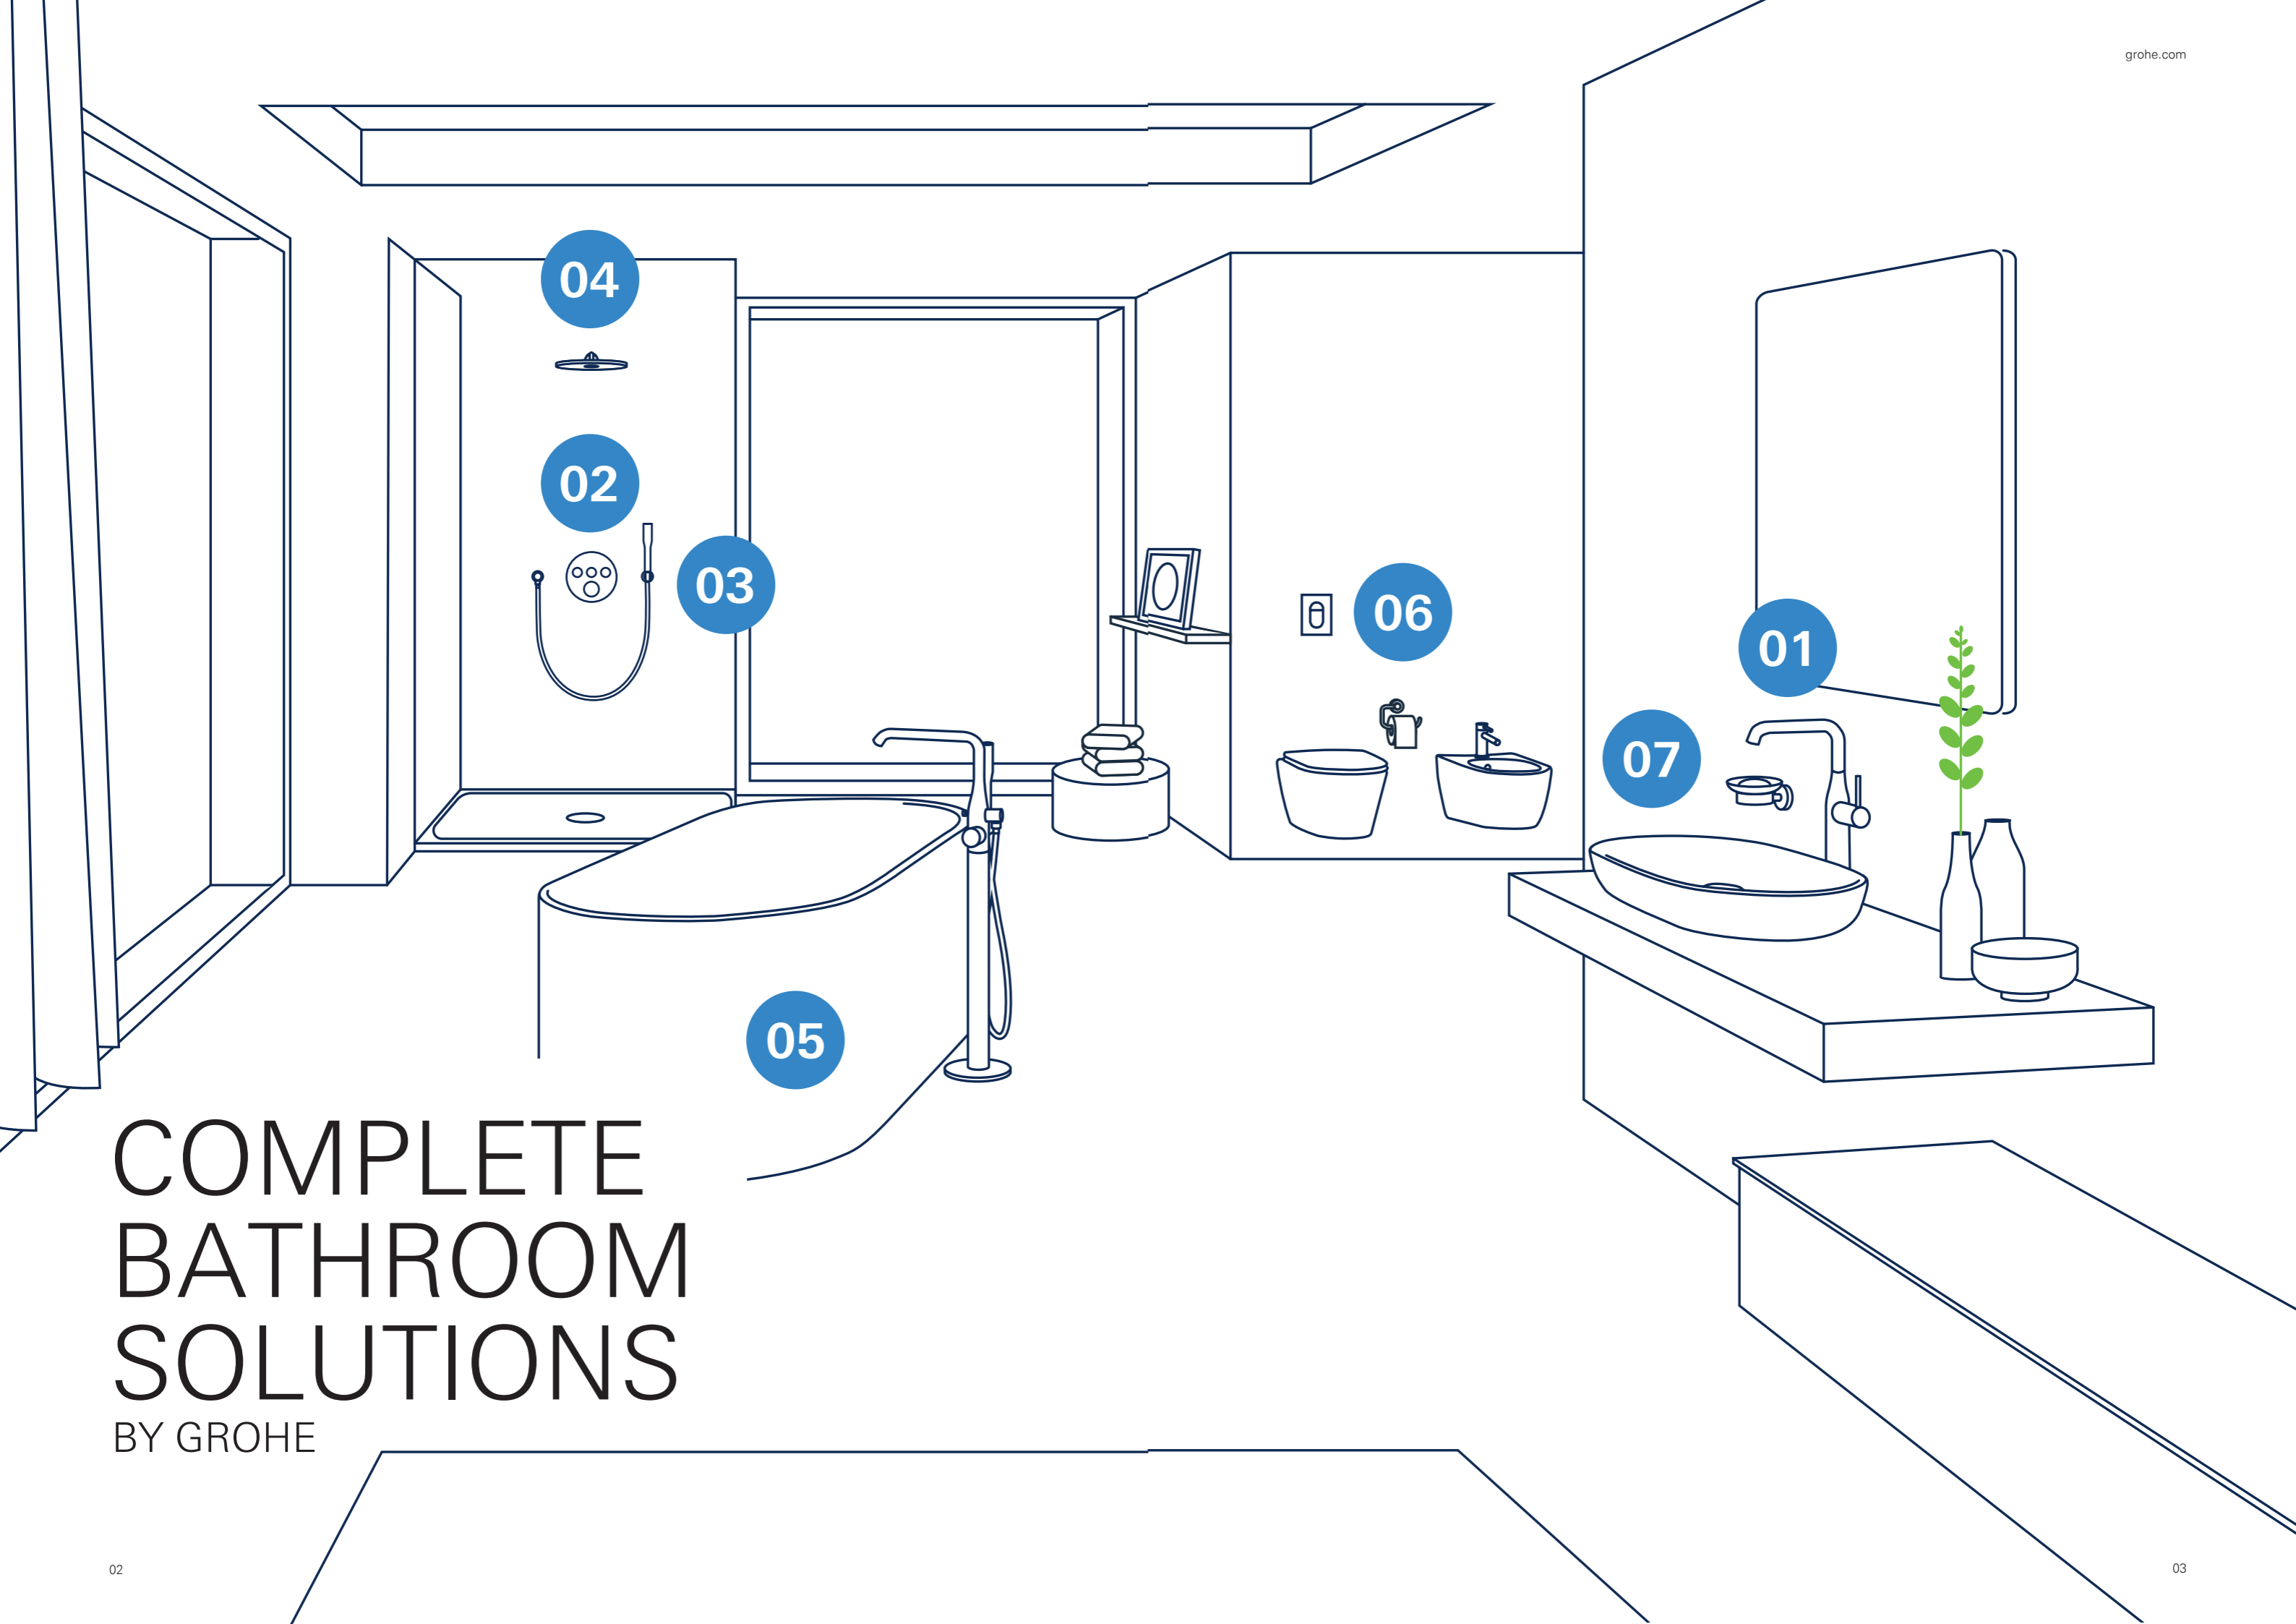

01 GROHE FAUCETS	04
02 GROHE CONCEALED MIXERS	72
03 GROHE THERMOSTATS	88
04 GROHE SHOWERS & SHOWER SYSTEMS	132
05 GROHE CERAMICS	200
06 GROHE FLUSH PLATES	238
07 GROHE ACCESSORIES	246
GROHE PRODUCT OVERVIEW	268

Designs that matches your style. From faucets and shower systems to shower toilets and ceramics – enjoy your perfect GROHE bath experience.

COMPLETE BATHROOM SOLUTIONS

BY GROHE