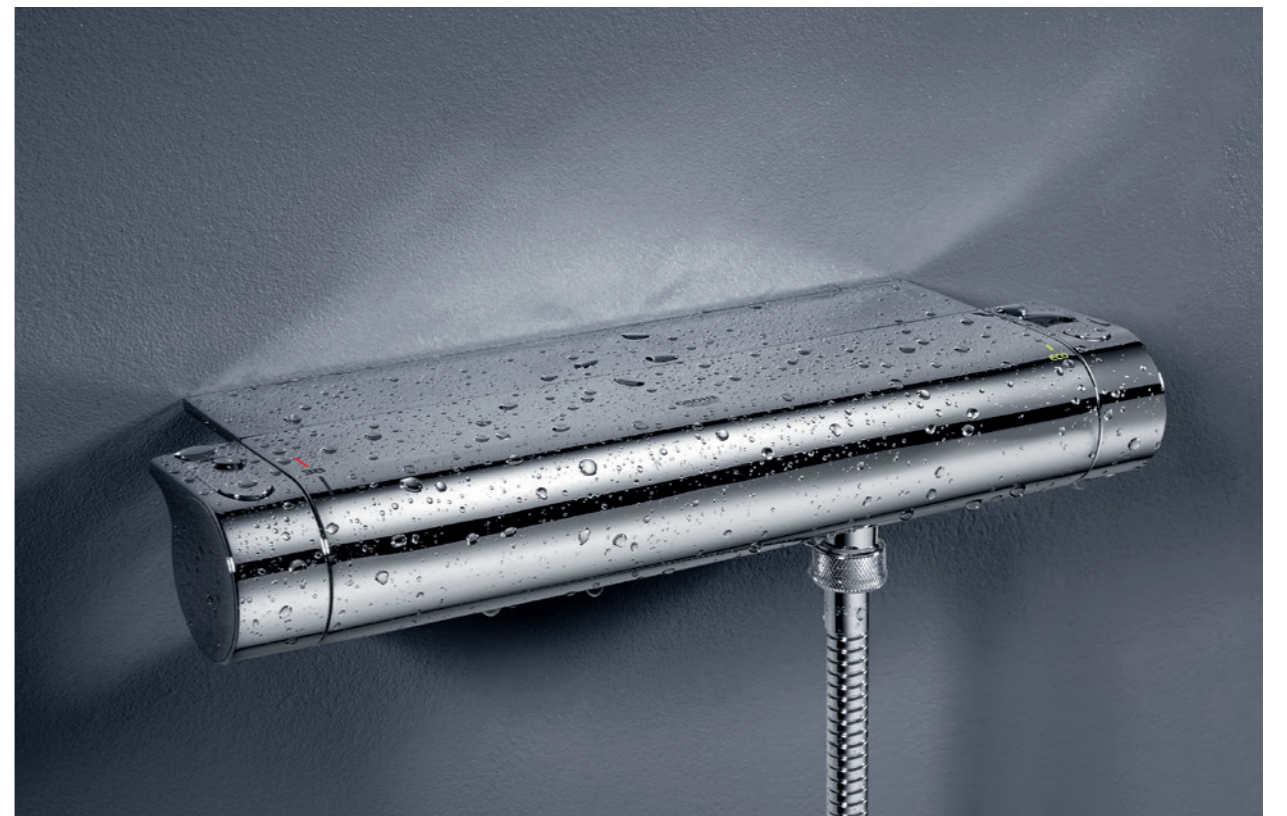

34 469 001 | Thermostatic shower mixer with GROHE EasyReach metal shower tray

LEFT | 34 174 001 | Thermostatic bath/shower mixer with XL WaterFall