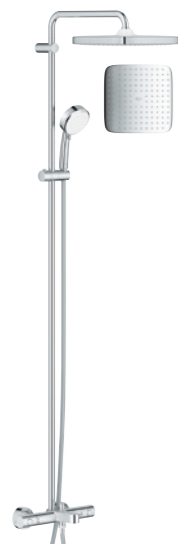

GROHE TEMPESTA COSMOPOLITAN

GROHE TEMPESTA COSMOPOLITAN

new

PRODUCT	MATERIAL NO.	COLOR	FEATURES
Tempesta Cosmopolitan 250 Cube Shower system with thermostatic bath/shower mixer with Tempesta Cosmopolitan 100 hand shower, 2 spray patterns 390 mm shower arm	26 691 000	Chrome	

new