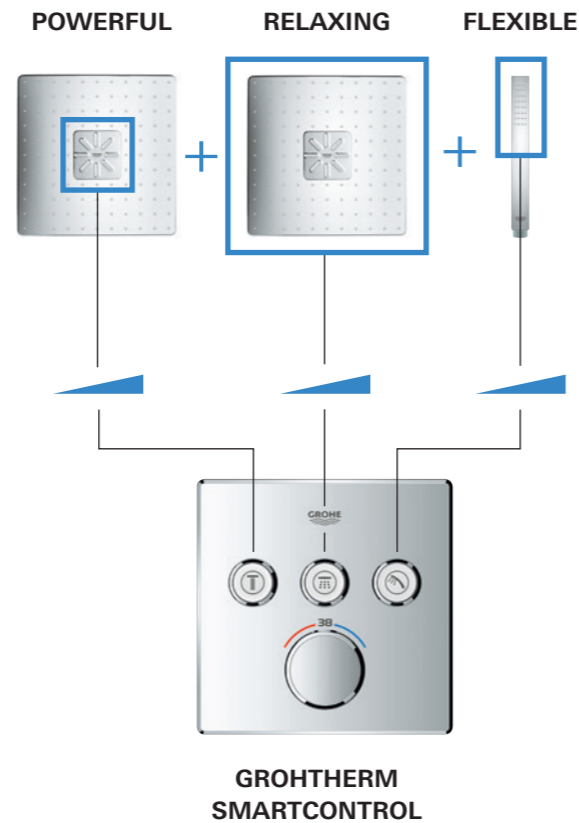

GROHE CoolTouch safety housing with water cooling

GROHE CoolTouch safety housing & GROHE CoolTouch connections

GROHE GROHTHERM SMARTCONTROL CONCEALED

TURN UP THE VOLUME – OR DOWN IF YOU PREFER

GROHE SmartControl offers not just a choice of shower sprays, but also the precise control of water flow. GROHE SmartControl features an integrated volume control for an individual shower experience. A simple push of a button

starts or stops the desired shower. And just a turn of the dial allows for precise control of water volume. Thanks to the clear symbols on the buttons, operating them is simple and intuitive.

**ALL PUSH
VALVES WITH
VOLUME CONTROL**

**JUST ONE
ROUGH-IN AND
ONE TRIM NEEDED**

LEFT | 29 126 000 | Grohtherm SmartControl thermostat with 3 valves

SHOWER PLEASURE TO THE POWER OF THREE

CONTROL UP TO THREE SHOWERS WITH JUST ONE TRIM

Today's trend is for a multiple shower experience that offers more than simple bath/shower combinations. The downside is that for this to work, you need two rough-ins and two trims to control a hand shower and a two-spray head shower: up until now. With just one rough-in and one trim, it is possible to enjoy two head shower functions. The pleasure of using two head shower sprays is enhanced by the Rainshower 360 and the new Rainshower 310 head showers. Designed to be the perfect match, they deliver an unmissable shower sensation.