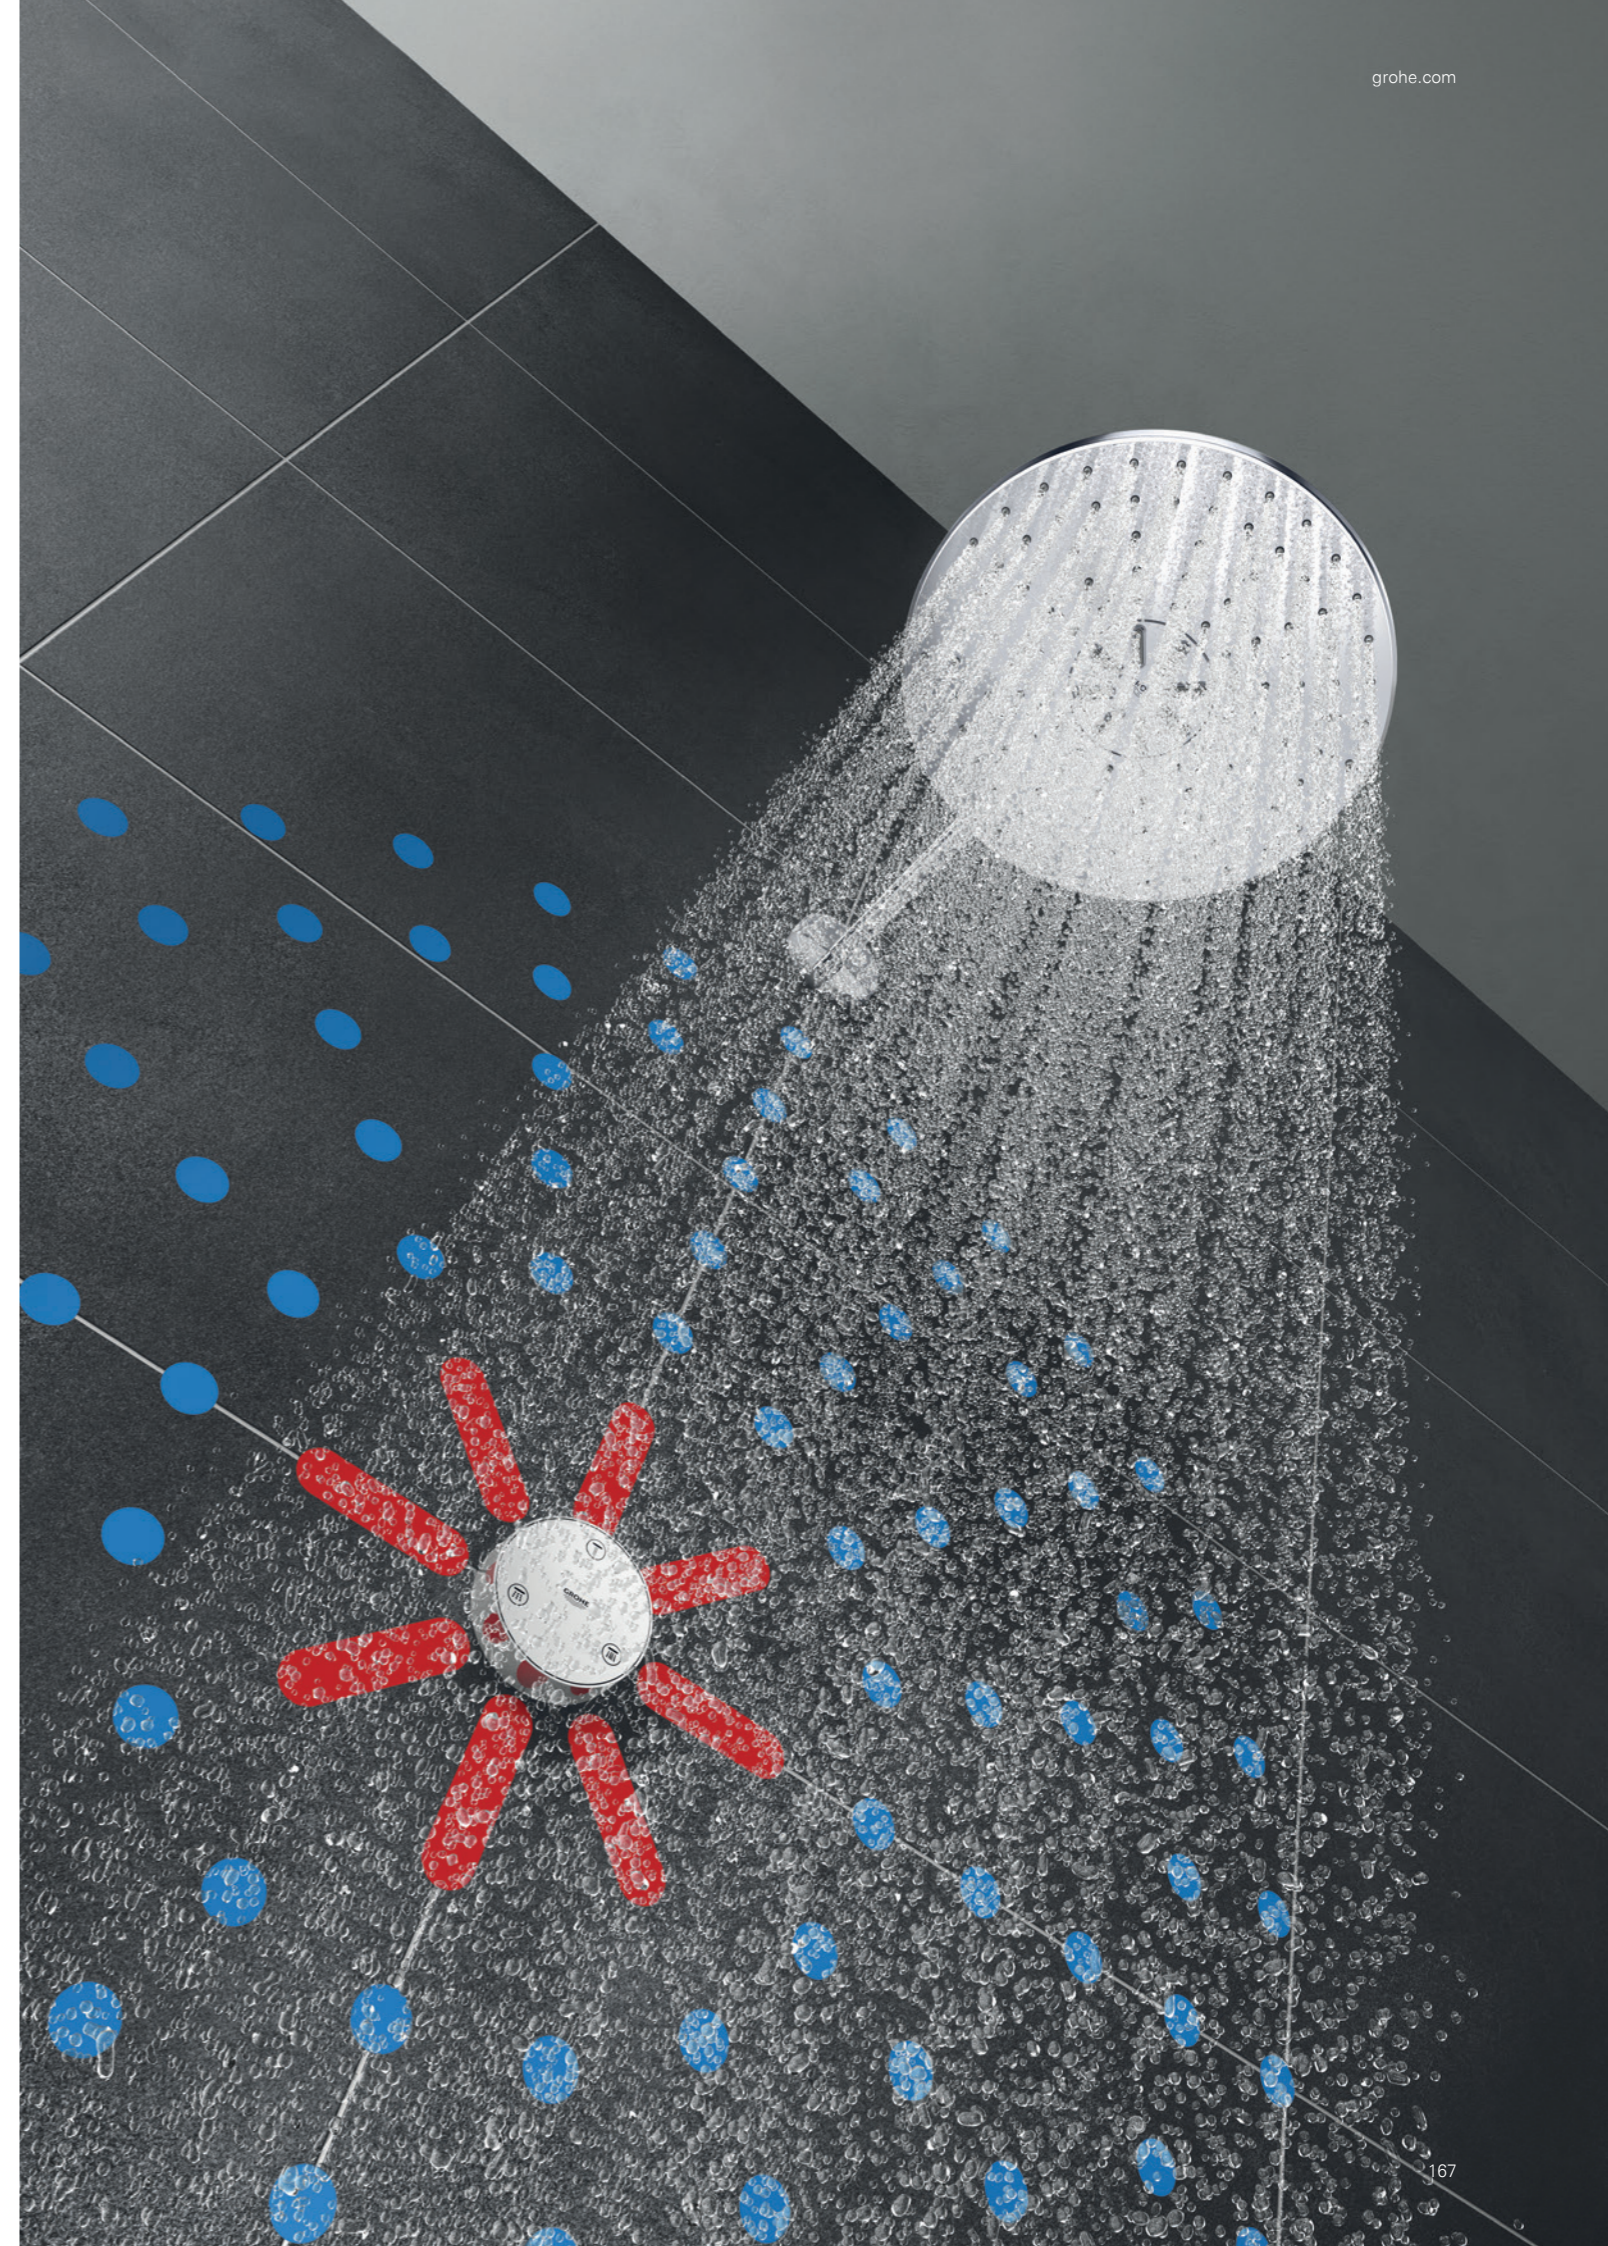

GROHE RAINSHOWER 310 SMARTCONNECT

REACH HAPPINESS... WITH JUST A TOUCH

Comfort, control and showering pleasure are all within easy reach, thanks to the GROHE Rainshower 310 SmartConnect head shower. With a slim, minimalist profile and generous 310mm diameter this head shower is an ideal fit for modern bathrooms, with round and square models offering plenty of design options.

The head shower has two spray options to suit your mood – the gentle GROHE PureRain spray and the powerful ActiveRain spray. And thanks to the innovative remote control function, you can change or combine the

sprays without having to reach up into the shower itself – just place the wirelessly operated control within comfortable reach. And as it is battery powered there is no need for complex fitting or rewiring – screw-fixing or screw-free options are included.

The shower head itself is designed to fit on to an existing shower arm and it all adds up to a shower that is easy and fuss-free to fit... meaning you can experience the full freedom and convenience of Rainshower SmartConnect without having to wait.

RIGHT | 26 640 000 | Rainshower 310 SmartConnect head shower set