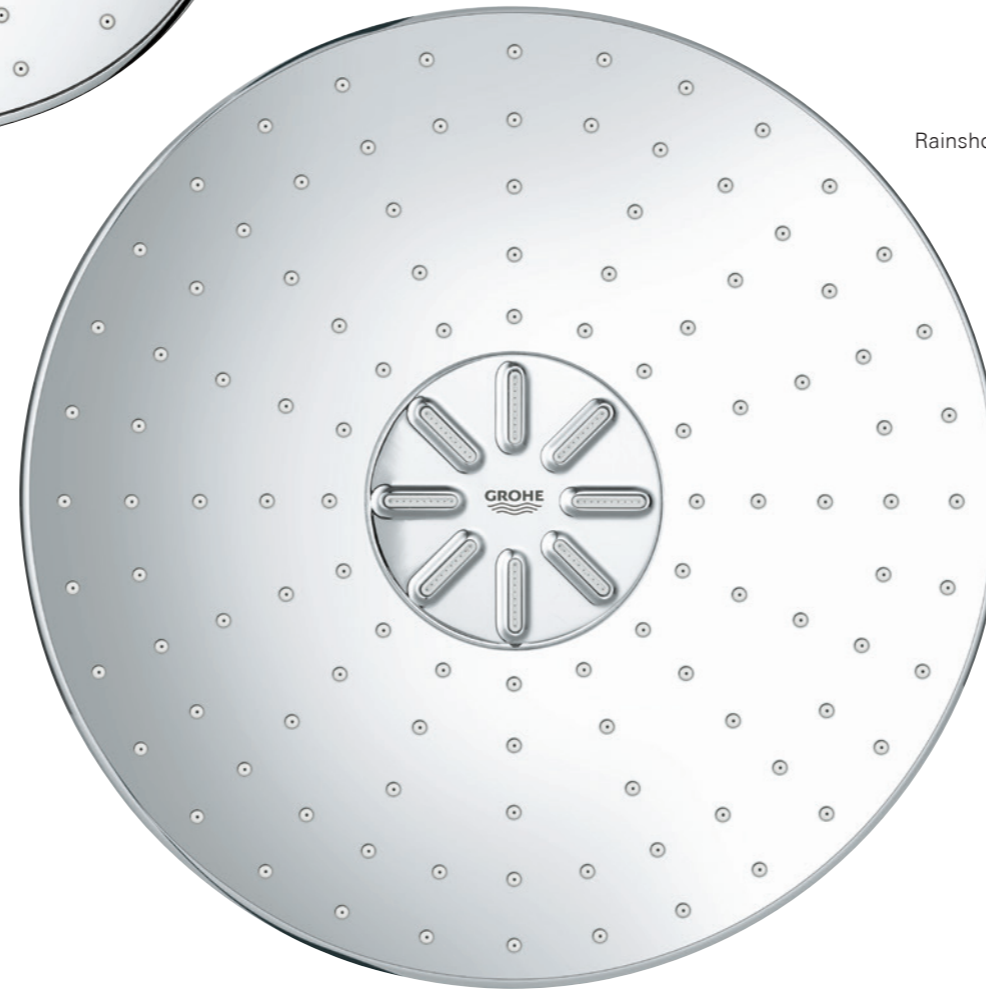

Or choose GROHE 310 SmartConnect head shower with two spray options and an innovative remote control to change or combine the sprays without having to reach up into the shower itself.

Why not update your showering with the comfort of the new Tempesta 250 head shower? A generous diameter of 250 mm means full-face showering enjoyment with the refreshing Rain Spray. And thanks to the water-saving GROHE EcoJoy function, you can experience the power of a downpour every day without hurting the planet.

All GROHE head showers feature GROHE DreamSpray technology for a luxurious full spray and unbeatable showering enjoyment, while SpeedClean shower nozzles prevent the build-up of limescale.

LEFT | 26 479 LS0 | Rainshower 310 SmartActive Cube head shower set

GROHE HEAD SHOWERS
SHAPES AND SIZES

Rainshower 360

Euphoria 260

Rainshower 310 Mono Cube

Rainshower 310 SmartActive

Tempesta 250 Cube

Rainshower 310 SmartActive Cube

Rainshower 310 Mono

GROHE RAINSHOWER 310 SMARTCONNECT

REACH HAPPINESS... WITH JUST A TOUCH

Comfort, control and showering pleasure are all within easy reach, thanks to the GROHE Rainshower 310 SmartConnect head shower. With a slim, minimalist profile and generous 310mm diameter this head shower is an ideal fit for modern bathrooms, with round and square models offering plenty of design options.