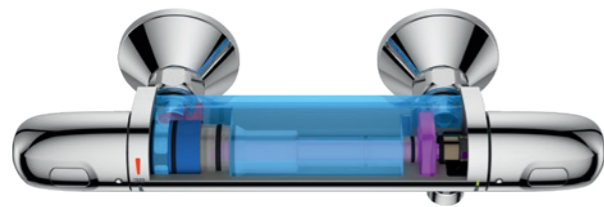

GROHE GROHTHERM 1000

GROHE COOLTOUCH, ULTIMATE COMFORT.

Enjoy taking a refreshing shower more than ever before. The Grotherm 1000 with contemporary design offers the GROHE CoolTouch compact body, ergonomically shaped metal handles, GROHE TurboStat technology and water-saving eco functions.

gonomically shaped metal handles, GROHE TurboStat technology and water-saving eco functions.

100% GROHE CoolTouch