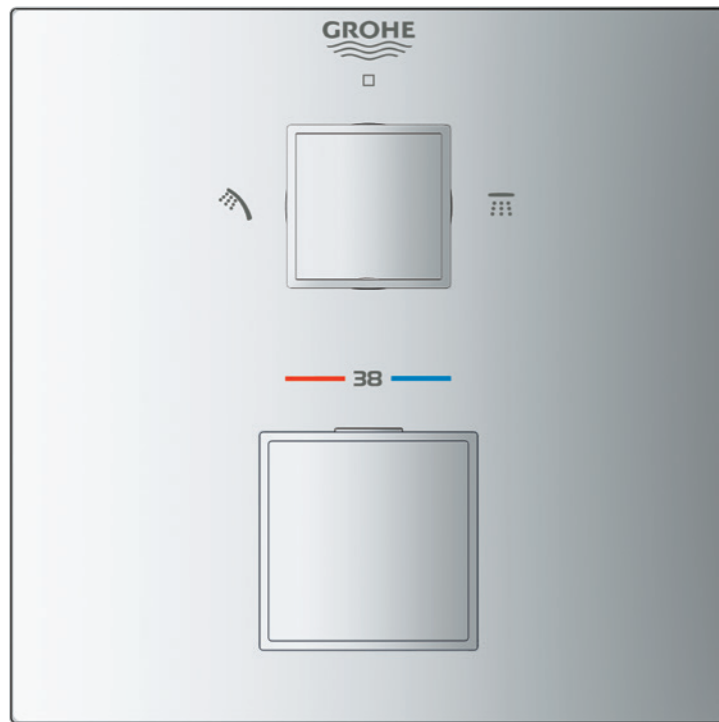

CHOOSE BETWEEN THREE DIFFERENT DESIGNS

24 154 000 | Grotherm Cube two-handle thermostat
2-way AquaDimmer head shower/hand shower