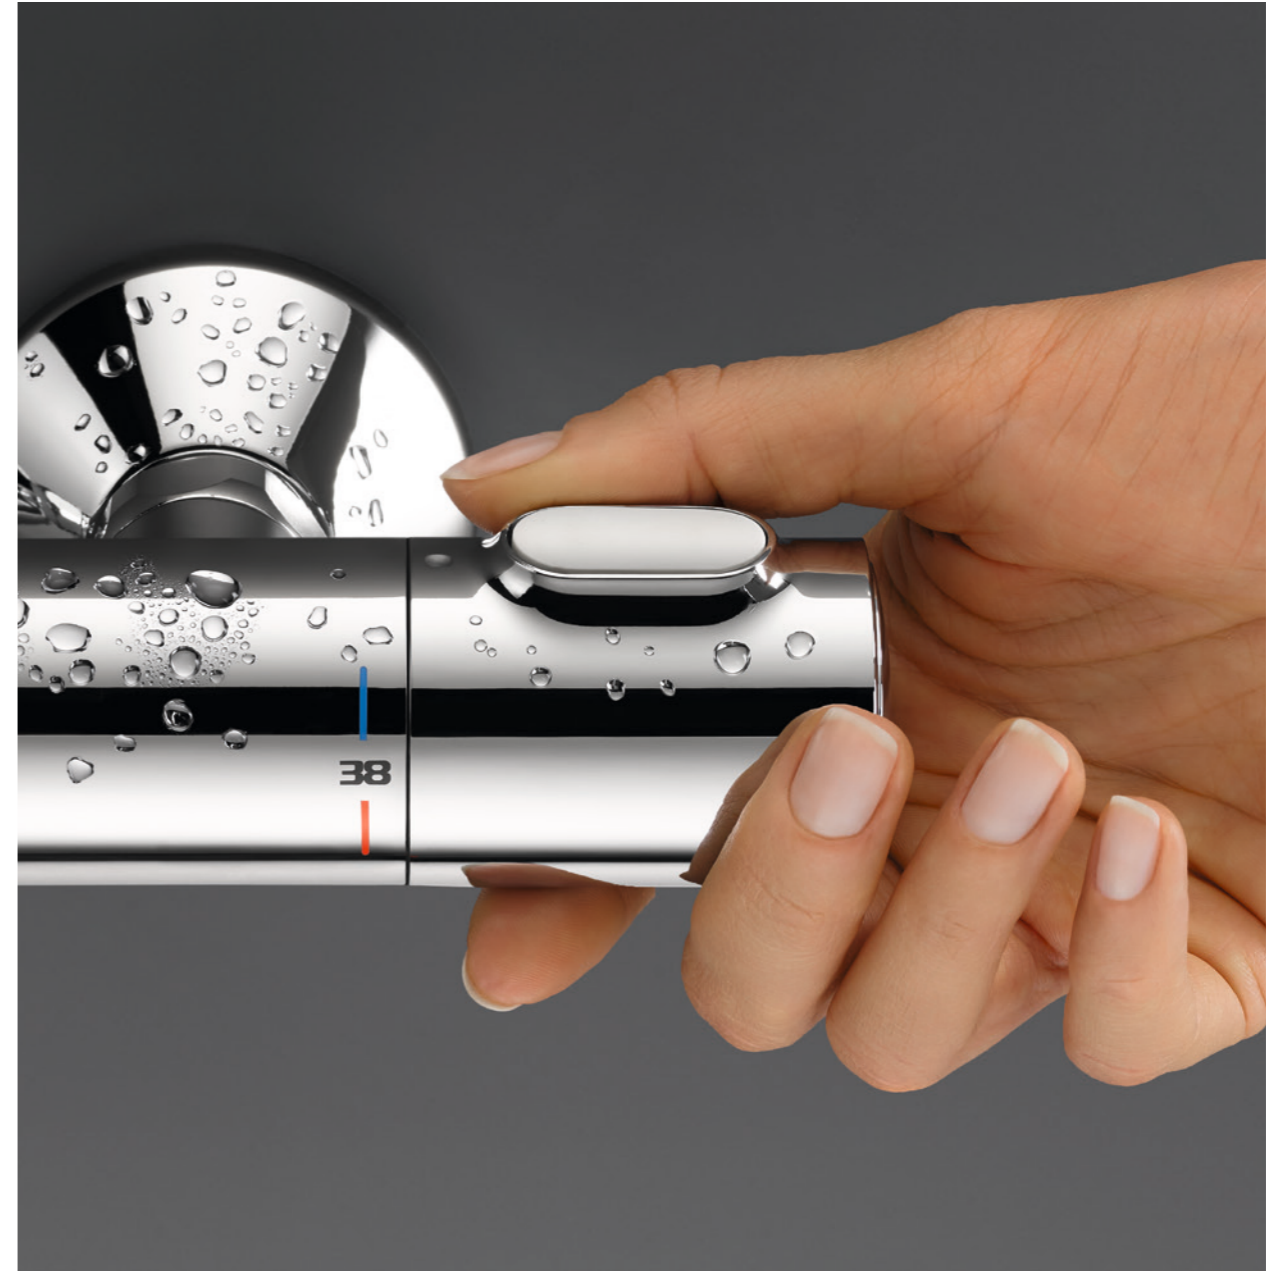

34 793 000 | Thermostatic shower mixer with GROHE 38° SafeStop button