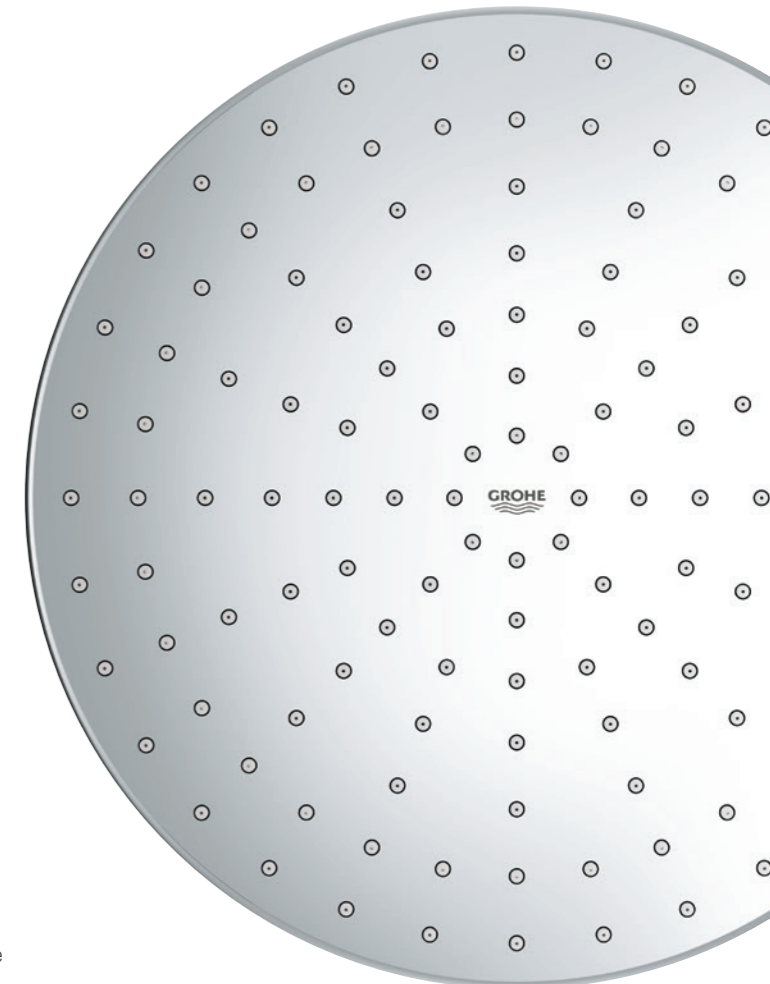

Or choose GROHE 310 SmartConnect head shower with two spray options and an innovative remote control to change or combine the sprays without having to reach up into the shower itself.

Why not update your showering with the comfort of the new Tempesta 250 head shower? A generous diameter of 250 mm means full-face showering enjoyment with the refreshing Rain Spray. And thanks to the water-saving GROHE EcoJoy function, you can experience the power of a downpour every day without hurting the planet.

GROHE HEAD SHOWERS
SHAPES AND SIZES

Rainshower 360

Euphoria 260

Rainshower 310 Mono Cube

Rainshower 310 SmartActive

Tempesta 250 Cube

Rainshower 310 SmartActive Cube

Rainshower 310 Mono

GROHE RAINSHOWER 310 SMARTCONNECT

REACH HAPPINESS... WITH JUST A TOUCH

Comfort, control and showering pleasure are all within easy reach, thanks to the GROHE Rainshower 310 SmartConnect head shower. With a slim, minimalist profile and generous 310mm diameter this head shower is an ideal fit for modern bathrooms, with round and square models offering plenty of design options.