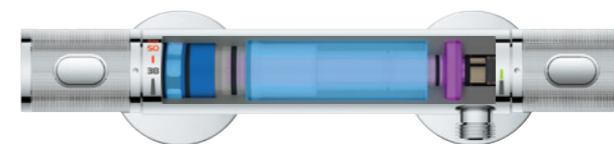

100% GROHE CoolTouch

LEFT | 34 776 000 | Thermostatic shower mixer