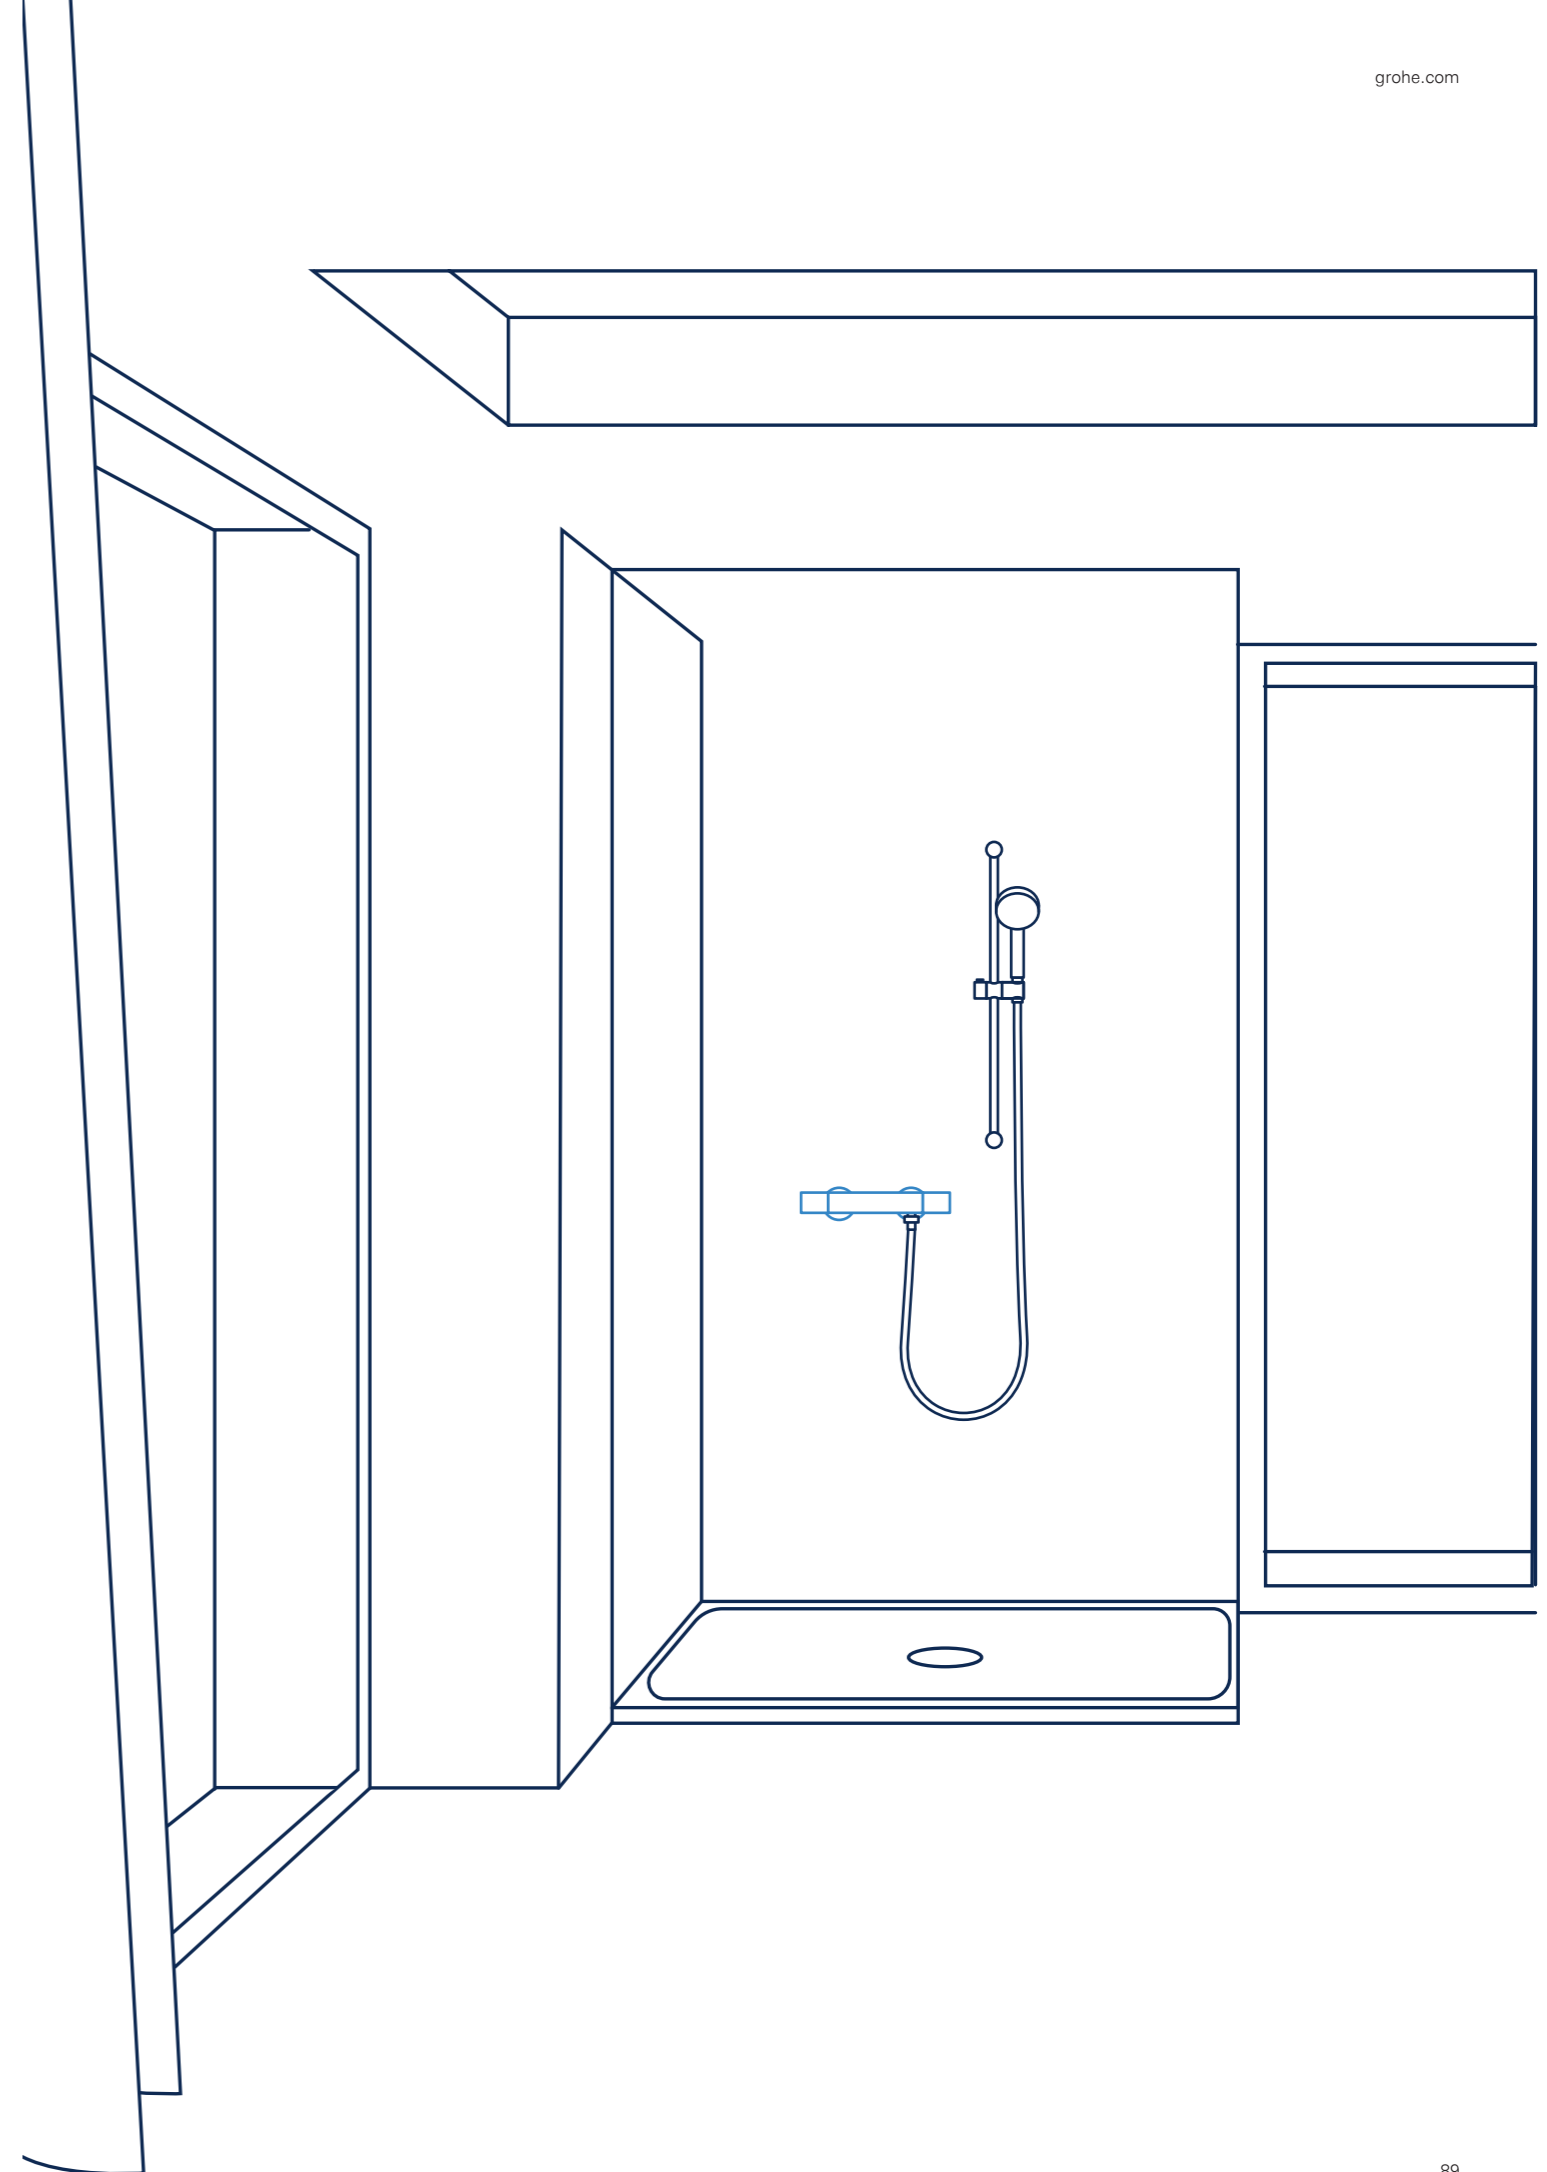

03

THERMOSTATS

PRECISE CONTROL FOR A RELEAXED SHOWER EXPERIENCE

As our benchmark when constructing GROHE thermostats we used the most sensitive thermometer around – your skin. The revolutionary thermostats in our Grohtherm range ensure that hot and cold water will touch your skin in exactly the proportions you desire. GROHE TurboStat

is a revolutionary technical feature – it provides the correct shower temperature in seconds and keeps it constant. The many elegant design features in these miniature technological marvels are wonderfully innovative.