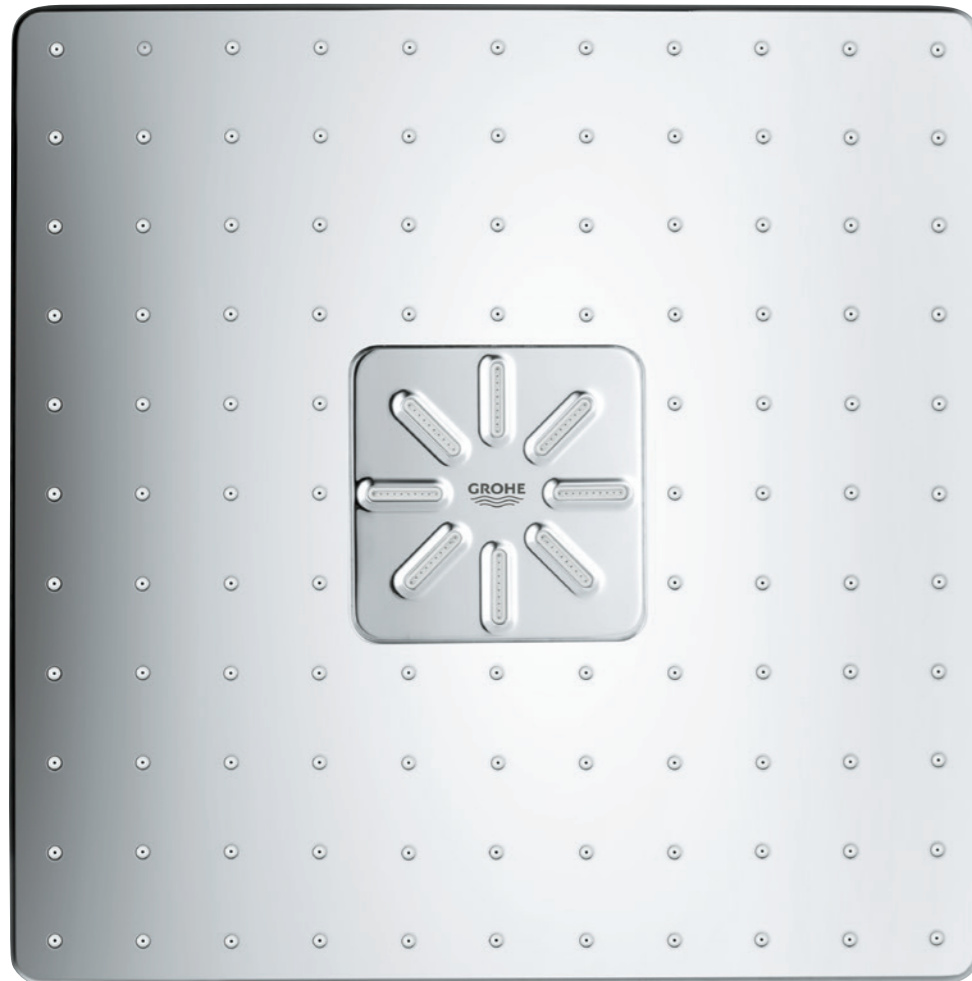

Or choose GROHE 310 SmartConnect head shower with two spray options and an innovative remote control to change or combine the sprays without having to reach up into the shower itself.

Why not update your showering with the comfort of the new Tempesta 250 head shower? A generous diameter of 250 mm means full-face showering enjoyment with the refreshing Rain Spray. And thanks to the water-saving GROHE EcoJoy function, you can experience the power of a downpour every day without hurting the planet.

All GROHE head showers feature GROHE DreamSpray technology for a luxurious full spray and unbeatable showering enjoyment, while SpeedClean shower nozzles prevent the build-up of limescale.

LEFT | 26 479 LS0 | Rainshower 310 SmartActive Cube head shower set

GROHE HEAD SHOWERS
SHAPES AND SIZES

Rainshower 360

Euphoria 260

Rainshower 310 Mono Cube

Rainshower 310 SmartActive

Tempesta 250 Cube

Rainshower 310 SmartActive Cube

Rainshower 310 Mono

GROHE RAINSHOWER 310 SMARTCONNECT

REACH HAPPINESS... WITH JUST A TOUCH

Comfort, control and showering pleasure are all within easy reach, thanks to the GROHE Rainshower 310 SmartConnect head shower. With a slim, minimalist profile and generous 310mm diameter this head shower is an ideal fit for modern bathrooms, with round and square models offering plenty of design options.