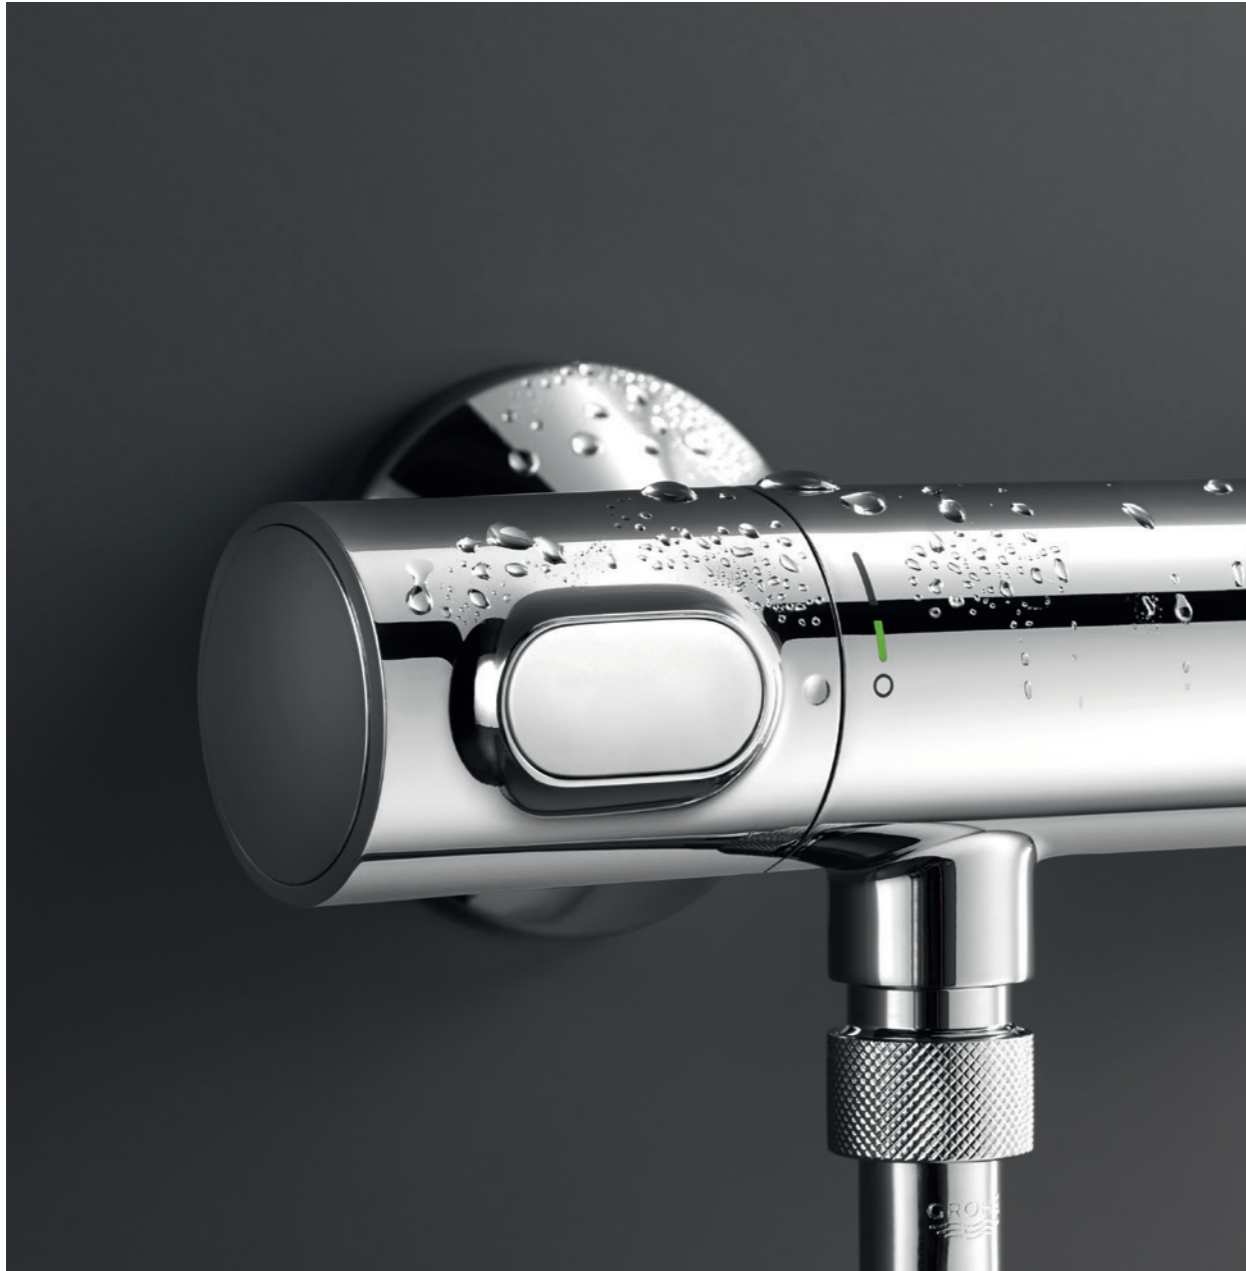

RIGHT | 34 793 000 | Thermostatic shower mixer

34 793 000 | Thermostatic shower mixer with GROHE EcoButton for up to 50% water saving