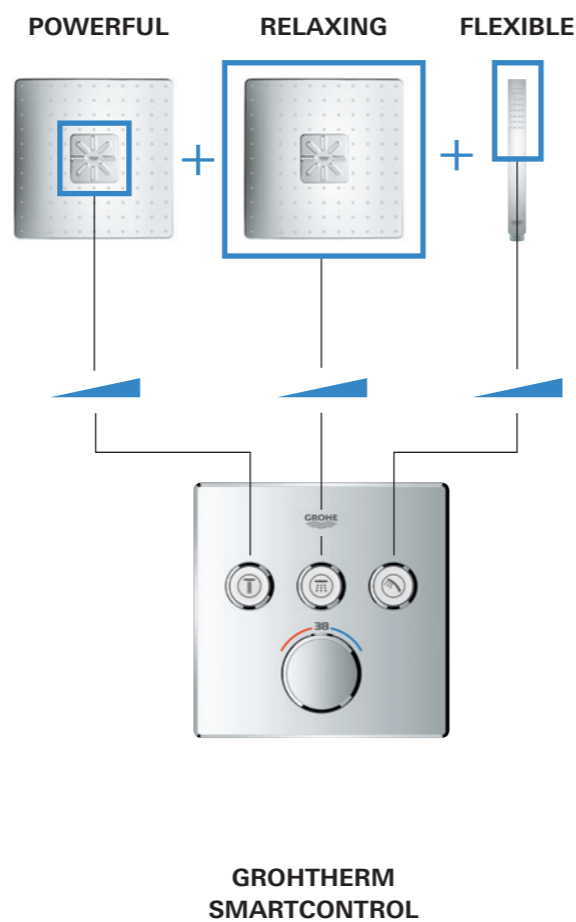

SHOWER PLEASURE TO THE POWER OF THREE

Control up to three showers with just one trim. Today's trend is for a multiple shower experience that offers more than simple bath/shower combinations. The downside is that for this to work, you need two rough-ins and two trims to control a hand shower and a two-spray head shower: up until now. With

just one rough-in and one trim, it is possible to enjoy two head shower sprays is enhanced by the Rainshower 360 and the Rainshower 310 head showers. Designed to be the perfect match, they deliver an unmissable shower sensation.