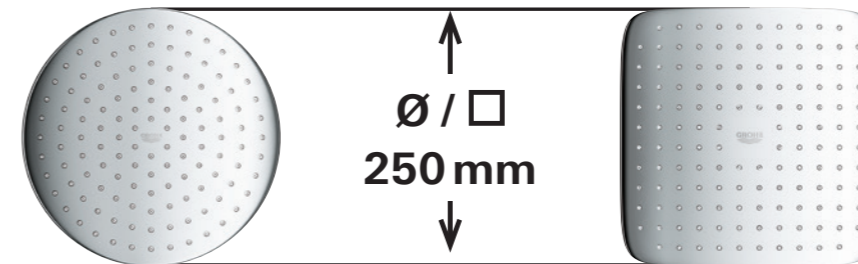

JOYFUL, SUSTAINABLE SHOWERING.

Step into a new world of showering comfort with GROHE Tempesta 250 head showers. Relax under the full face GROHE Rain Spray safe in the knowledge that your luxurious shower is also eco-friendly, thanks to the water-saving EcoJoy function.

GROHE EcoJoy limits the flow of water to a sustainable 9.5 l/min. without compromising performance, so you can luxuriate under the shower's generous spray confident you are also doing your bit for the planet.

With a new slim profile and round and cube shapes available, Tempesta 250 fits with any existing shower for instant showering joy.