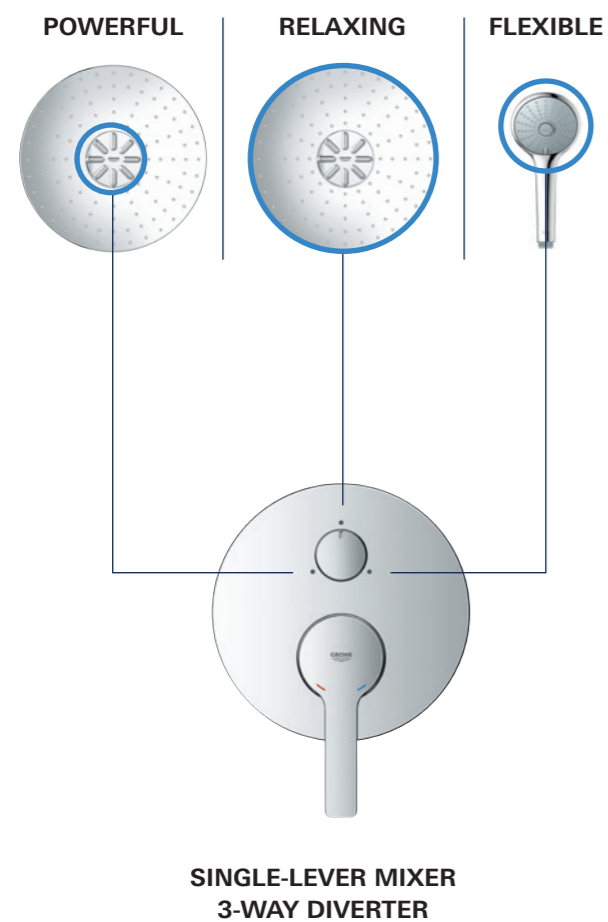

SHOWER PLEASURE TO THE POWER OF THREE

Control up to three showers with just one trim. Today's trend is for a multiple shower experience that offers more than simple bath/shower combinations. The downside is that for this to work, you need two rough-ins and two trims to control a hand shower and a two-spray head shower: up until now. With

just one rough-in and one trim, it is possible to enjoy two head shower sprays is enhanced by the Rainshower 360 and the Rainshower 310 head showers. Designed to be the perfect match, they deliver an unmissable shower sensation.