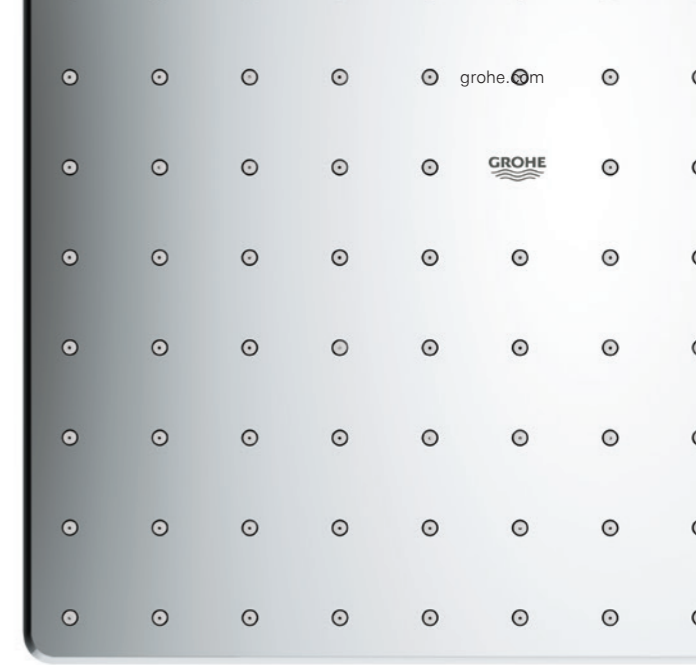

Rainshower 310 Mono Cube