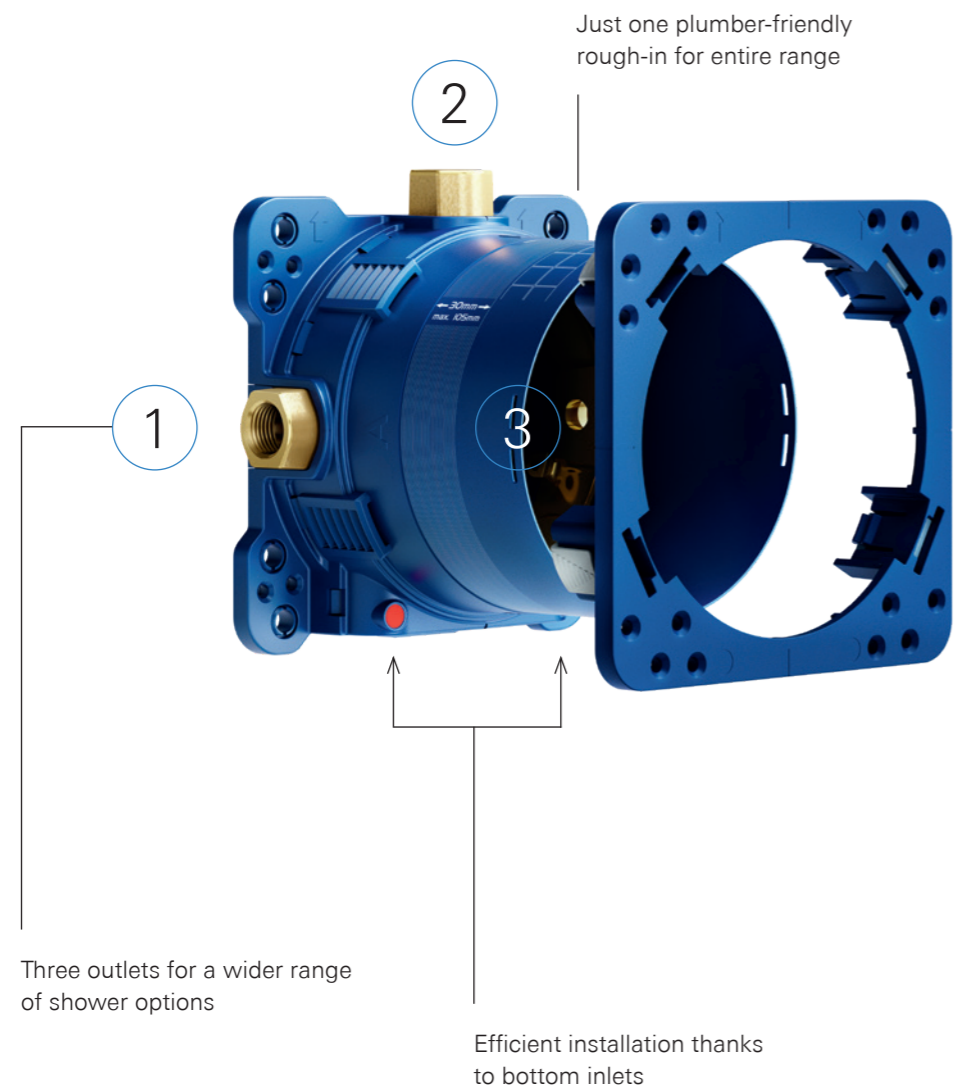

THE UNIVERSAL SOLUTION FOR THE NEEDS OF TOMORROW

GROHE RAPIDO SMARTBOX