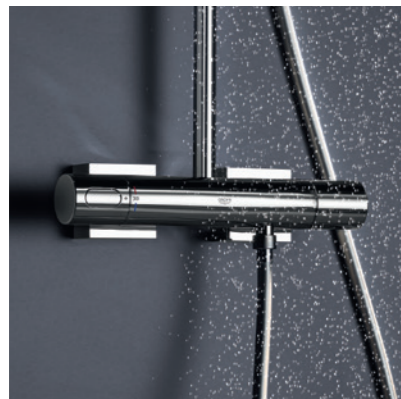

CHOOSE YOUR TYPE OF SHOWER SYSTEM

All-in-one, premium design and versatile bathroom solutions. Choose a thermostatic shower system powered by GROHE TurboStat to ensure maximum shower comfort and safety, or a one-hand mixer system driven by GROHE SilkMove or a simple, stylish diverter system. GROHE shower systems are economical, easy to use and install, and beautifully designed. For an intuitive control with innovative technology opt for a SmartControl shower system.

THERMOSTATIC SHOWER SYSTEMS

For the safest and most comfortable shower experience, powered by GROHE TurboStat.