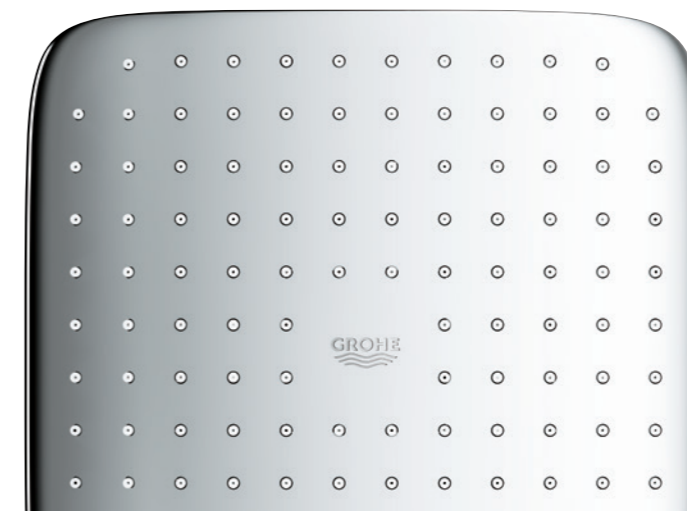

Or choose GROHE 310 SmartConnect head shower with two spray options and an innovative remote control to change or combine the sprays without having to reach up into the shower itself.

Why not update your showering with the comfort of the new Tempesta 250 head shower? A generous diameter of 250 mm means full-face showering enjoyment with the refreshing Rain Spray. And thanks to the water-saving GROHE EcoJoy function, you can experience the power of a downpour every day without hurting the planet.

All GROHE head showers feature GROHE DreamSpray technology for a luxurious full spray and unbeatable showering enjoyment, while SpeedClean shower nozzles prevent the build-up of limescale.

LEFT | 26 479 LS0 | Rainshower 310 SmartActive Cube head shower set

GROHE HEAD SHOWERS
SHAPES AND SIZES

Rainshower 360

Euphoria 260

Rainshower 310 Mono Cube

Rainshower 310 SmartActive

Tempesta 250 Cube

Rainshower 310 SmartActive Cube

Rainshower 310 Mono

GROHE RAINSHOWER 310 SMARTCONNECT

REACH HAPPINESS... WITH JUST A TOUCH

Comfort, control and showering pleasure are all within easy reach, thanks to the GROHE Rainshower 310 SmartConnect head shower. With a slim, minimalist profile and generous 310mm diameter this head shower is an ideal fit for modern bathrooms, with round and square models offering plenty of design options.