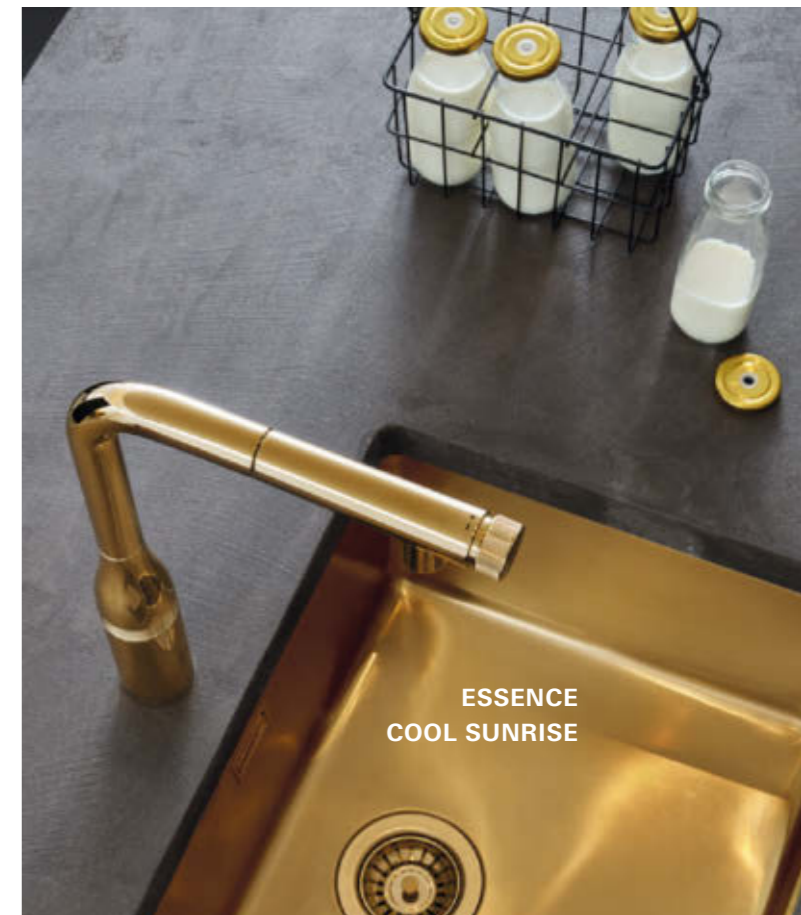

140° swivel range

65% faster installation with **GROHE QuickFix Plus**

COLORS & DESIGNS

ZEDRA SMARTCONTROL

MINTA SMARTCONTROL

ESSENCE SMARTCONTROL

ESSENCE
BRUSHED HARD GRAPHITE

GROHE PVD
10x more scratch resistance
3x more surface hardness

NEW COLORS

MINTA
WARM SUNSET

ESSENCE
COOL SUNRISE

Follow us

Scan the QR code to view the
GROHE SmartControl Kitchen video.

QUALITY

***"No.1 most trusted brand
in the sanitary industry"** –
Wirtschaftswoche, 2017*