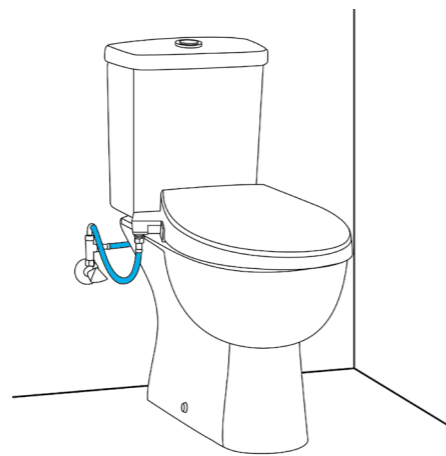

MANUAL BIDET SEAT INSTALLATION SITUATIONS

The Manual Bidet Seat can easily be installed with different water connection points.

CONNECTION TO THE CISTERN WATER SUPPLY