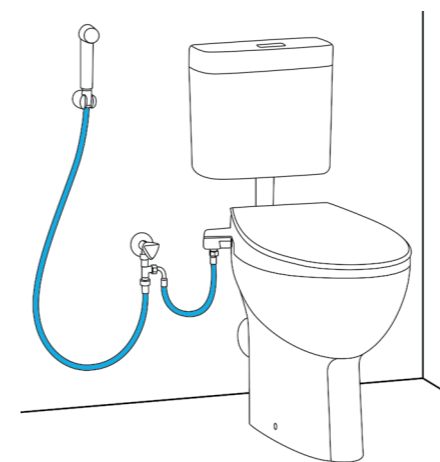

CONNECTION FROM BEHIND THE WALL