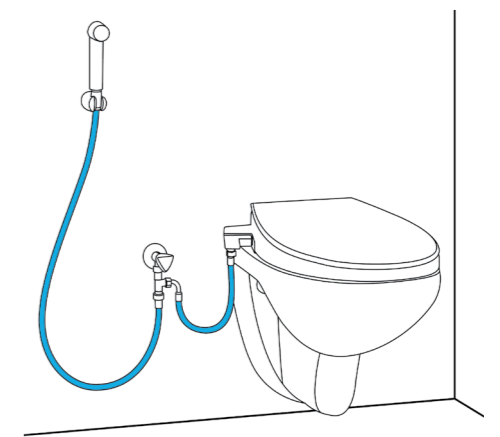

CONNECTION FROM BEHIND THE WALL