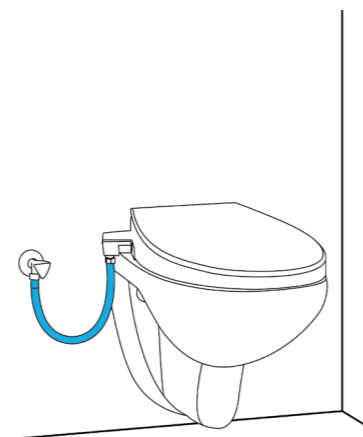

CONNECTION FROM BEHIND THE WALL