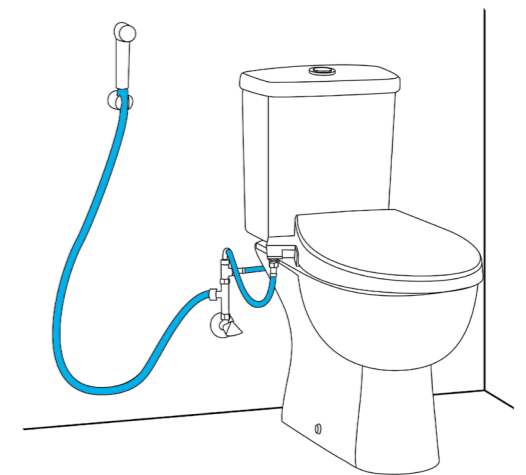

CONNECTION FROM A TRIGGER SPRAY WATER SUPPLY