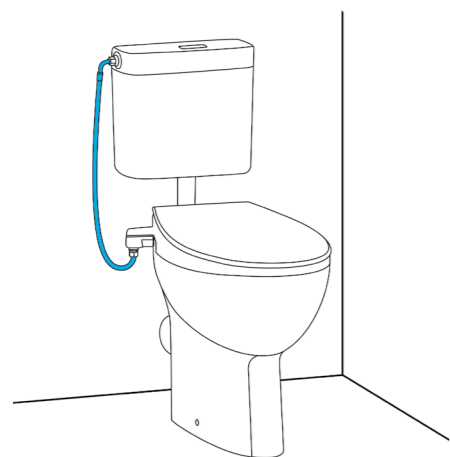

CONNECTION FROM THE WATER SUPPLY WITHIN THE CISTERN