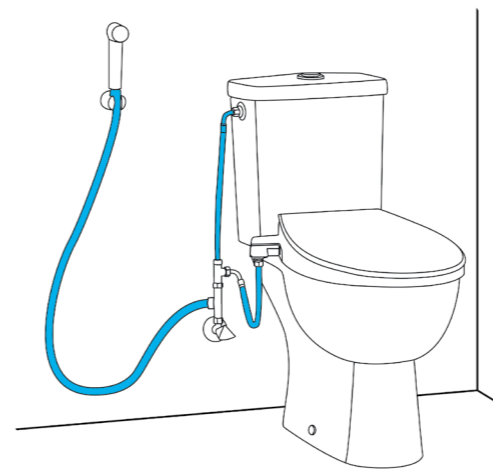

CONNECTION FROM A TRIGGER SPRAY WATER SUPPLY