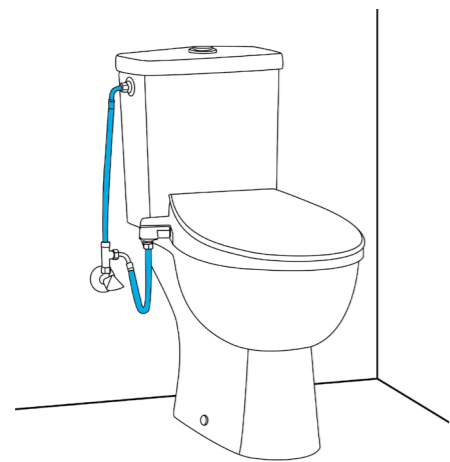

MANUAL BIDET SEAT INSTALLATION SITUATIONS

The Manual Bidet Seat can easily be installed with different water connection points.

CONNECTION TO THE CISTERN WATER SUPPLY