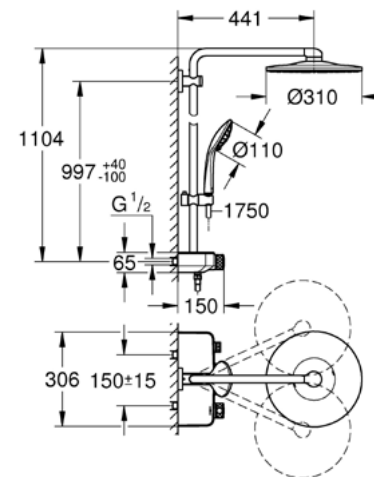

EUPHORIA SMARTCONTROL SYSTEM
310 DUO
26507000