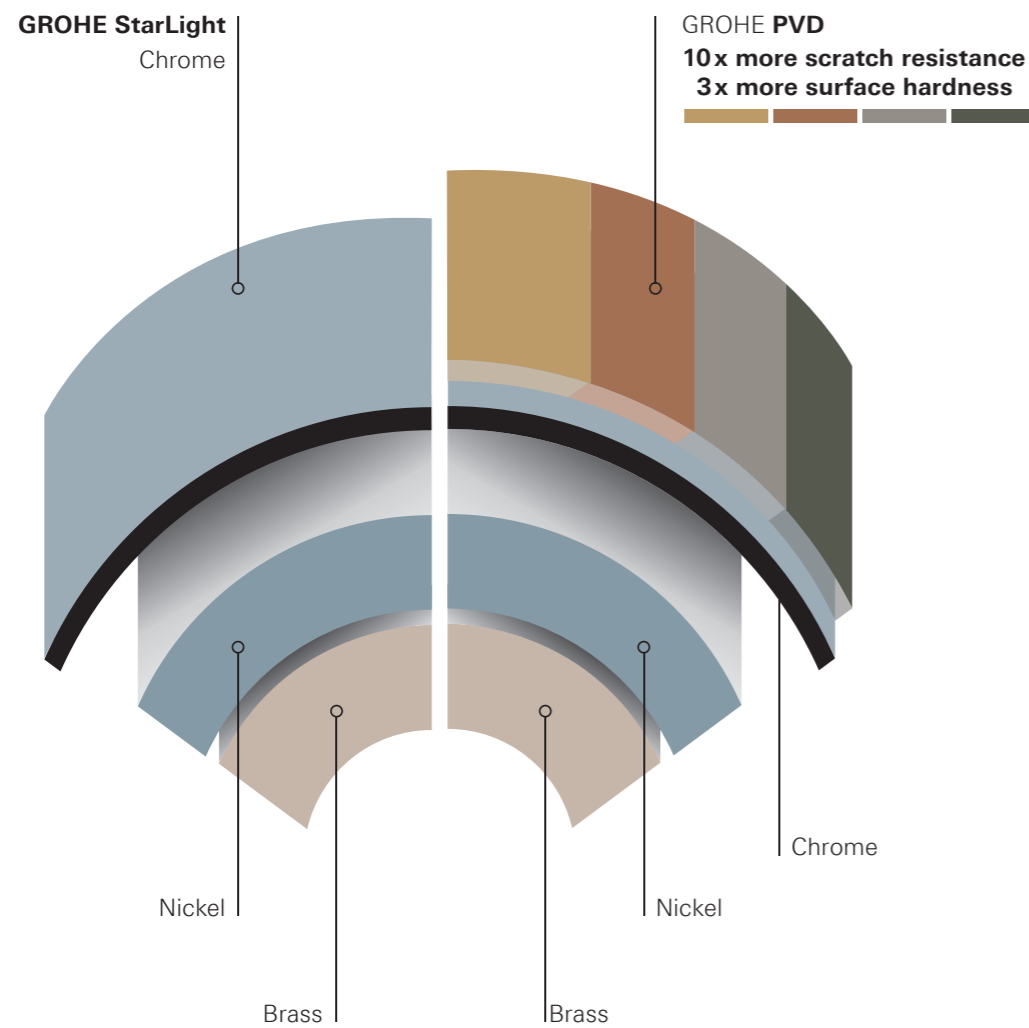

GROHE PVD

UNRIVALED HARD AND SCRATCH RESISTANT

MADE-TO-LAST SURFACES RANGING FROM PRECIOUS MATT TO SHINY LIKE A DIAMOND.

GROHE faucets are made to look as beautiful decades on as they did the day you first fell in love with them. The special recipe to success lies in our long-lasting surface quality. GROHE uses state-of-the-art technology to deliver exceptional quality finishes. The physical vapour deposition (PVD) process ensures that the surface composition is three-times harder, delivering glistening gold or sophisticated stainless-steel finishes. As well as being harder, the surface is also ten times more scratch resistant, so it can be cherished for a lifetime.