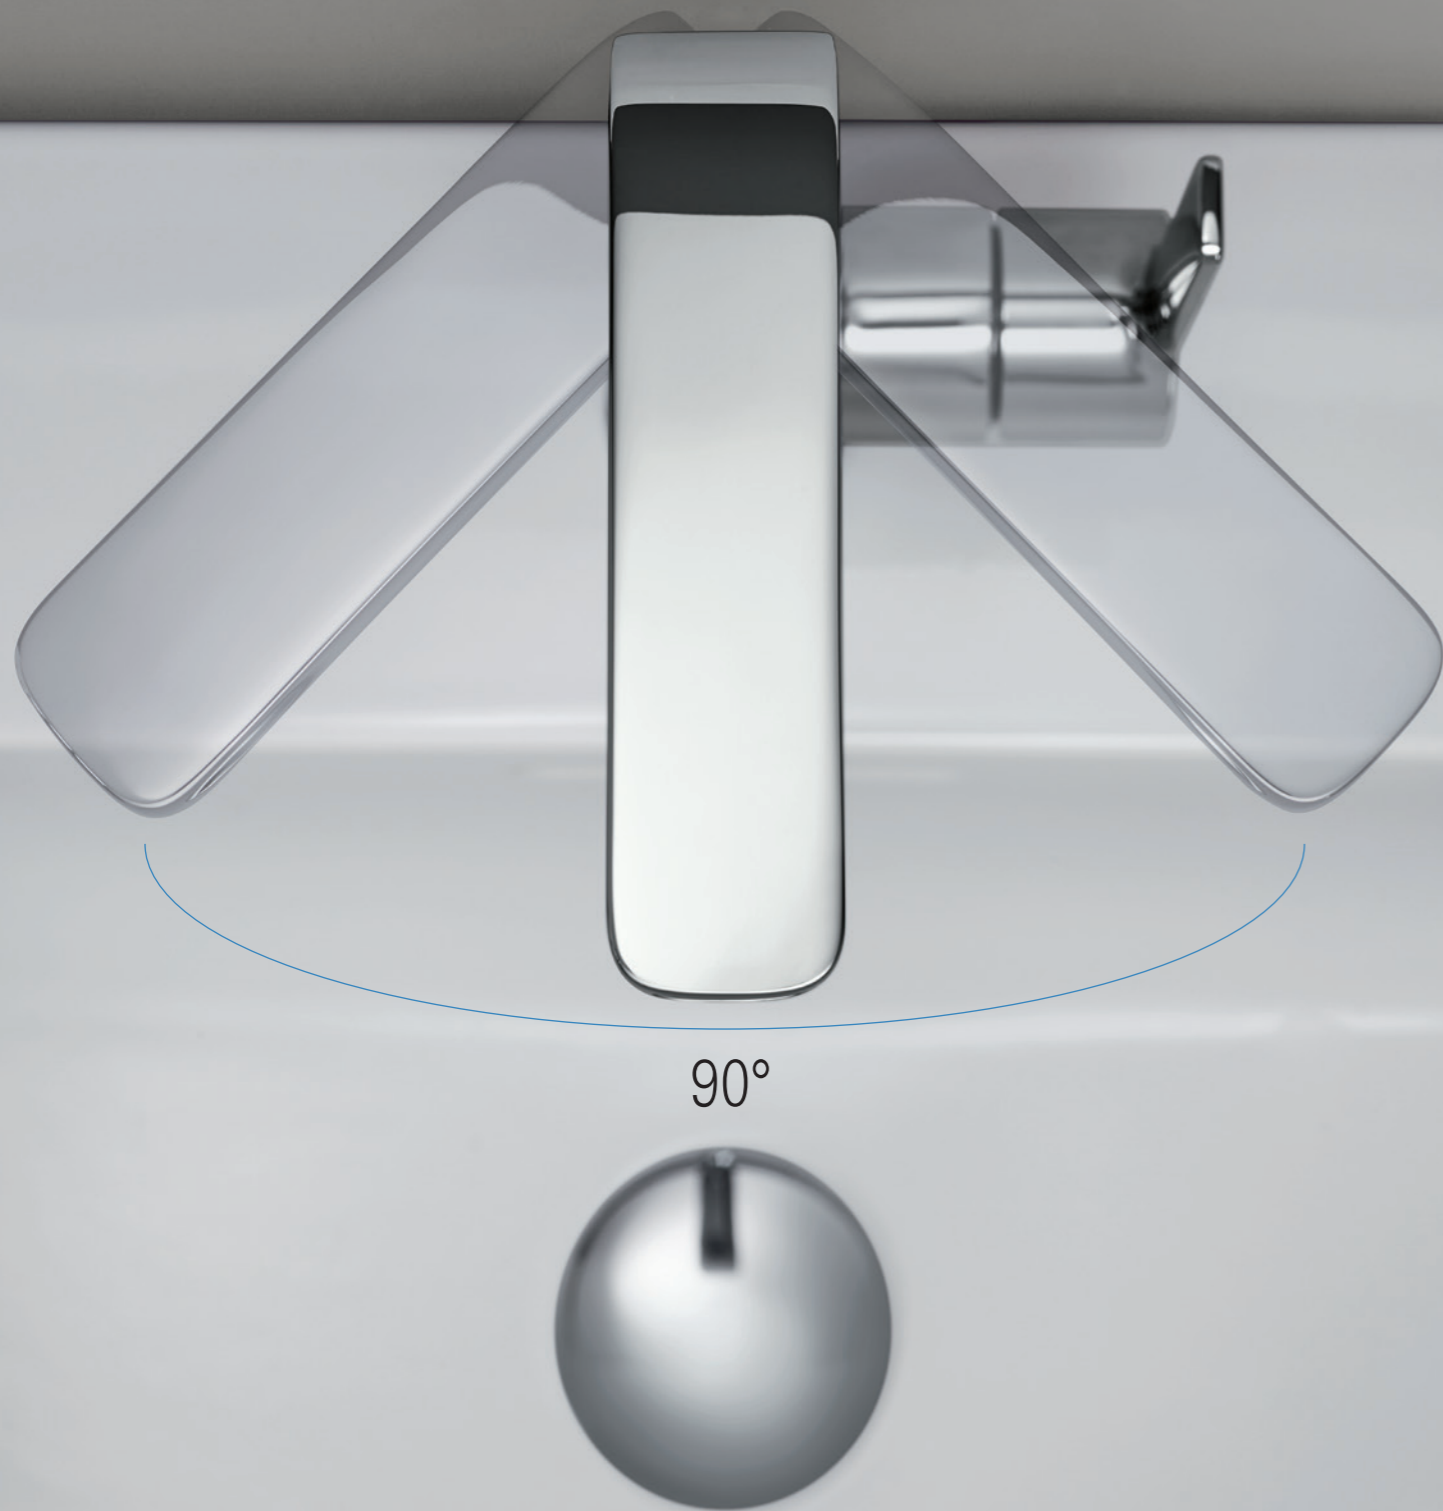

The cosmopolitan aesthetic of Lineare is minimal yet highly inviting. In keeping with the concept of minimalism, Lineare has been reduced to only the necessary elements to achieve the thinnest possible appearance. The line is based on a composition of two simple geometric structures - cylindrical bodies and thin rectangular forms of the handle and spout create beautiful harmonious compositions.

The thin rectangular geometries of the spout and lever extend parallel from the pure cylindrical body. The spout has been moved up to achieve an elegant and lightweight appearance to create a product that perfectly fits in the modern architectural context. With thin proportions and pure composition of both round and square forms, Lineare offers ultimate flexibility when it comes to bathroom design choices.

90° swivel angle for a better accessibility,
cleanability and more comfort.

Increased comfort thanks to side operation and smoothest
handling for effortless precision and ultimate comfort for a
lifetime thanks to GROHE Silkmove.

Extra slim body with only 40mm diameter.

The L-Size model comes with a 90° swivable spout

Installation without escutcheon,
e.g. on solid surface, under
counter basins or vessels

Installation with escutcheon,
e.g. on a ceramic basin