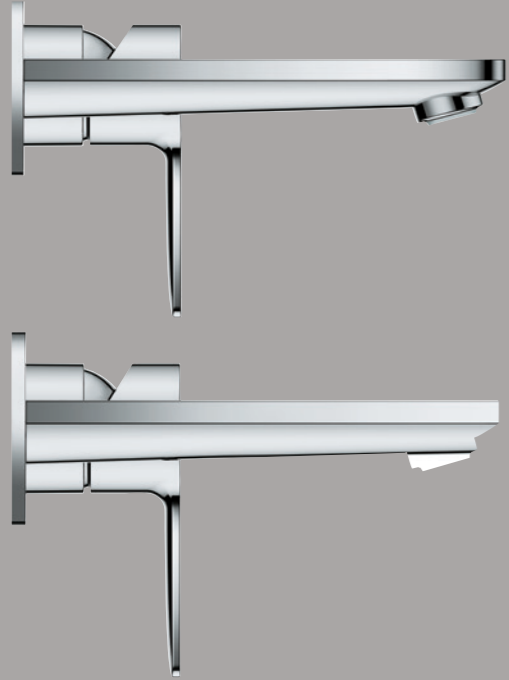

The thin rectangular geometries of the spout and lever extend parallel from the pure cylindrical body. The spout has been moved up to achieve an elegant and lightweight appearance to create a product that perfectly fits in the modern architectural context. With thin proportions and pure composition of both round and square forms, Lineare offers ultimate flexibility when it comes to bathroom design choices.

90° swivel angle for a better accessibility,
cleanability and more comfort.

Increased comfort thanks to side operation and smoothest
handling for effortless precision and ultimate comfort for a
lifetime thanks to GROHE Silkmove.

Extra slim body with only 40mm diameter.

The L-Size model comes with a 90° swivable spout

Installation without escutcheon,
e.g. on solid surface, under
counter basins or vessels

Installation with escutcheon,
e.g. on a ceramic basin

Two sizes available with GROHE AquaGuide for a perfect match and a splash free hand wash experience.

Left and right handed installation possible for a harmonic ensemble and superior ergonomics.

32 114 DC1
S-Size
Basin mixer