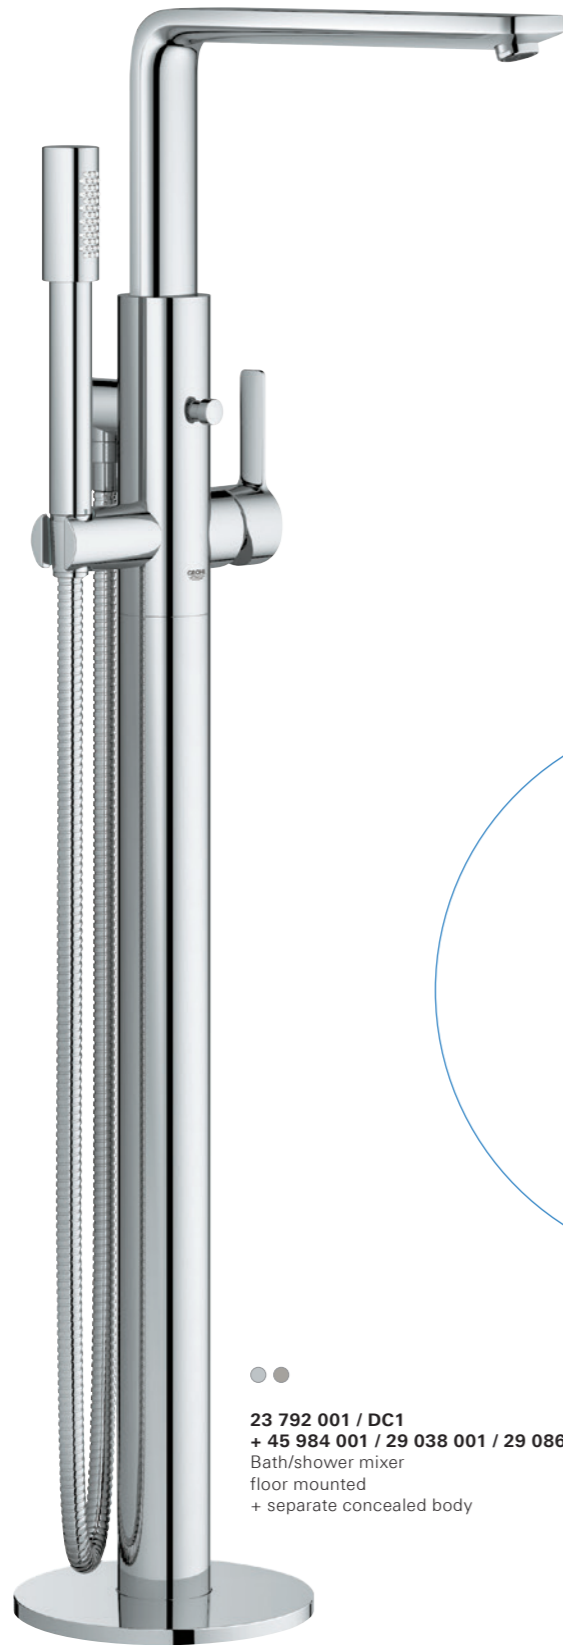

The thin rectangular geometries of the spout and lever extend parallel from the pure cylindrical body. The spout has been moved up to achieve an elegant and lightweight appearance to create a product that perfectly fits in the modern architectural context. With thin proportions and pure composition of both round and square forms, Lineare offers ultimate flexibility when it comes to bathroom design choices.

Extra slim body with only 40mm diameter.

The L-Size model comes with a 90° swivable spout

Installation without escutcheon,
e.g. on solid surface, under
counter basins or vessels

Installation with escutcheon,
e.g. on a ceramic basin

Two sizes available with GROHE AquaGuide for a perfect match and a splash free hand wash experience.

Left and right handed installation possible for a harmonic ensemble and superior ergonomics.

32 114 DC1
S-Size
Basin mixer

● ●
23 792 001 / DC1
+ 45 984 001 / 29 038 001 / 29 086 000
 Bath/shower mixer
 floor mounted
 + separate concealed body

CHOOSE YOUR COLOUR

● **001**
Chrome

● **DC1**
SuperSteel

● ●
32 109 001 / DC1
 XS-Size
 Basin mixer
 with pop-up waste set
23 791 001 / DC1
 smooth body with push-open
 waste set