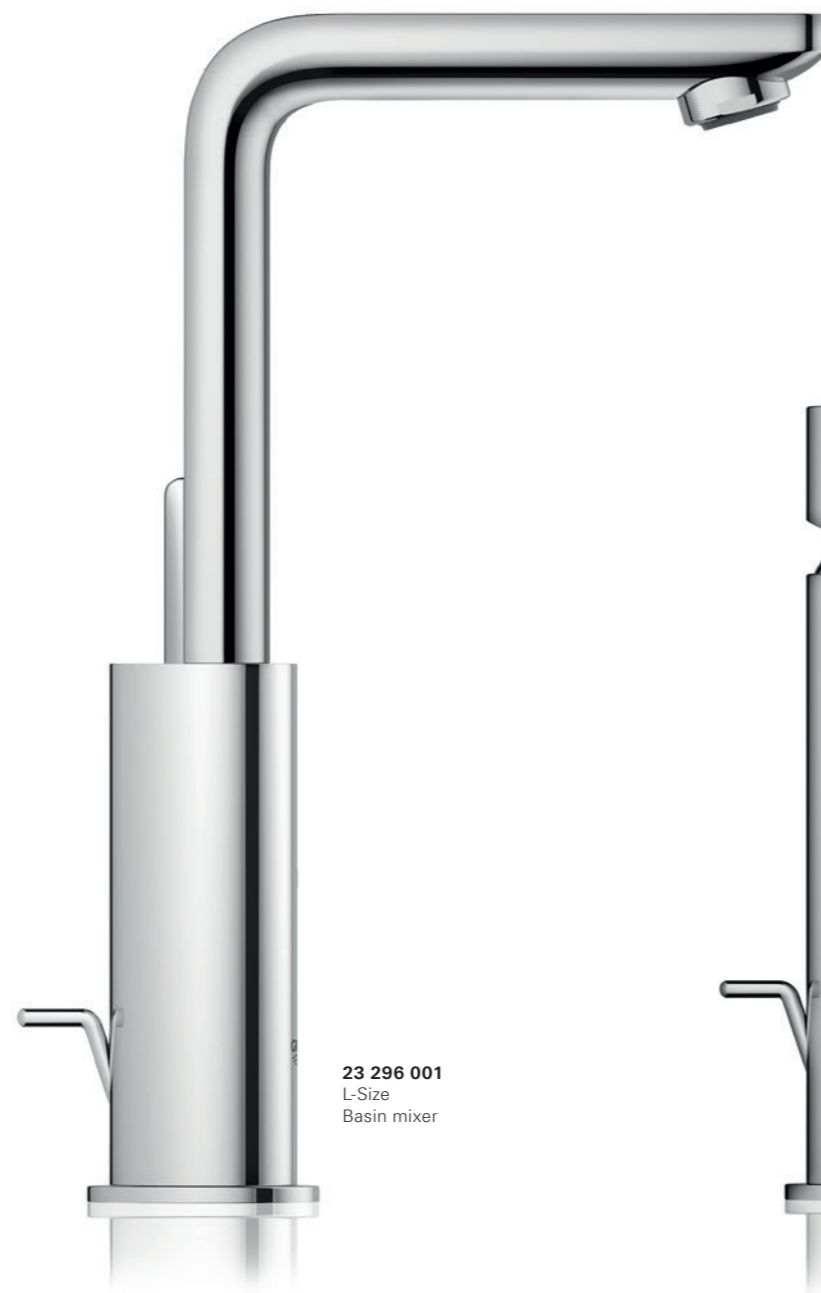

The cosmopolitan aesthetic of Lineare is minimal yet highly inviting. In keeping with the concept of minimalism, Lineare has been reduced to only the necessary elements to achieve the thinnest possible appearance. The line is based on a composition of two simple geometric structures - cylindrical bodies and thin rectangular forms of the handle and spout create beautiful harmonious compositions.

The thin rectangular geometries of the spout and lever extend parallel from the pure cylindrical body. The spout has been moved up to achieve an elegant and lightweight appearance to create a product that perfectly fits in the modern architectural context. With thin proportions and pure composition of both round and square forms, Lineare offers ultimate flexibility when it comes to bathroom design choices.

23 405 001
XL-Size
Basin mixer

23 296 001
L-Size
Basin mixer

32 114 001
S-Size
Basin mixer

23 790 001
XS-Size
Basin mixer

FEATURES & BENEFITS

Increased spout height for enhanced comfort

Watersaving and easy to clean
GROHE EcoJoy Speedclean mousseur.

Extra slim body with only 40mm diameter.

The L-Size model comes with a 90° swivable spout

Installation without escutcheon,
e.g. on solid surface, under
counter basins or vessels

Installation with escutcheon,
e.g. on a ceramic basin