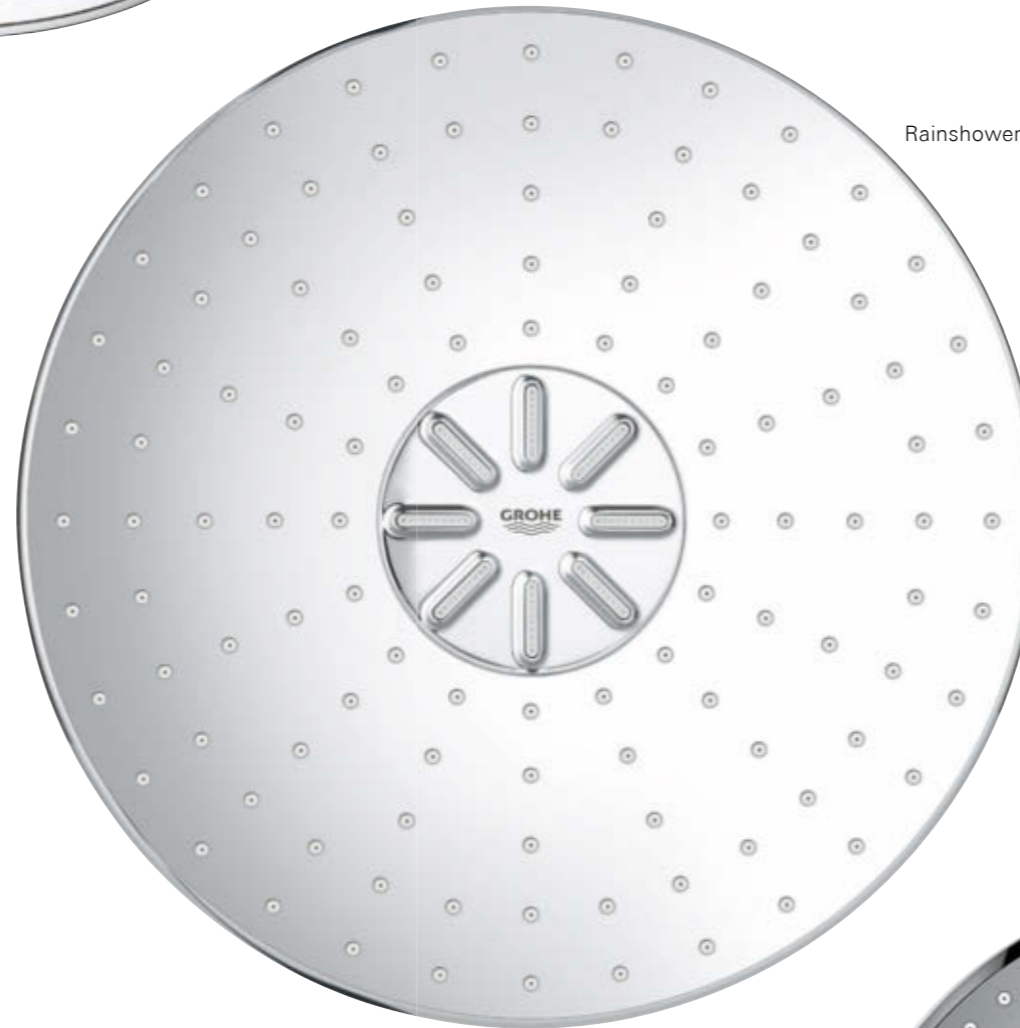

Rainshower 310 SmartActive