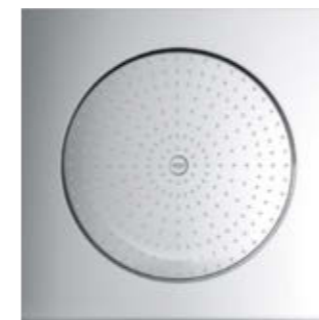

## HEAD SHOWERS HIGHLIGHTS

FIND MORE PRODUCTS ONLINE.

**27 253 000**  
Head shower F-Series 5"  
127 mm x 127 mm  
1 spray pattern: Rain

**27 251 000**  
Side shower F-Series 5"  
127 mm x 127 mm  
1 spray pattern: Rain