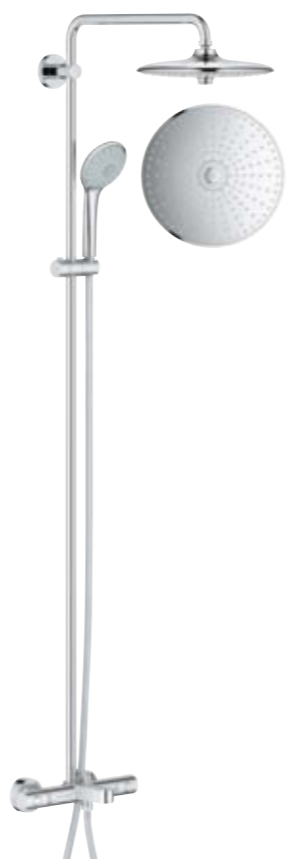

27 475 001
Euphoria 260
shower system with thermostatic
bath / shower mixer
hand shower Euphoria 110 Massage
450 mm shower arm
with 9.5 l/min GROHE EcoJoy