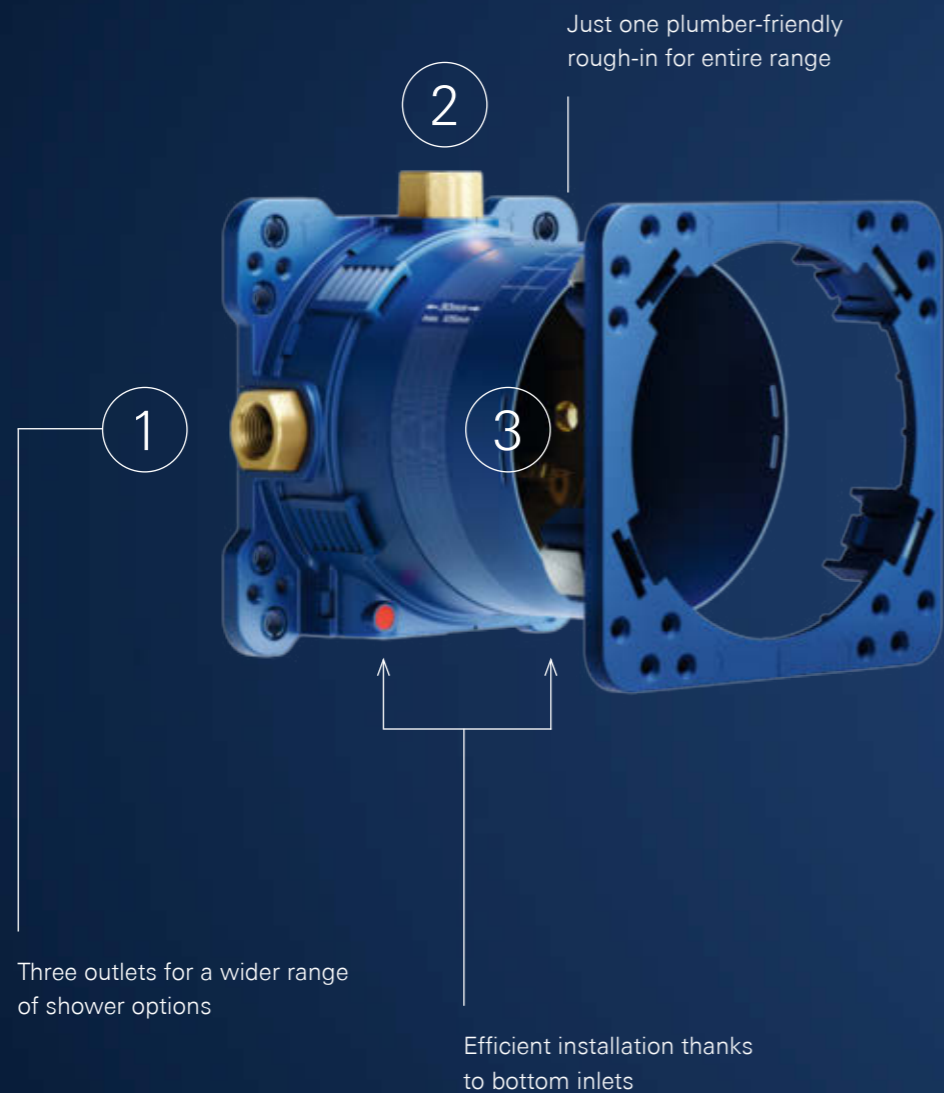

THE UNIVERSAL SOLUTION FOR THE NEEDS OF TOMORROW