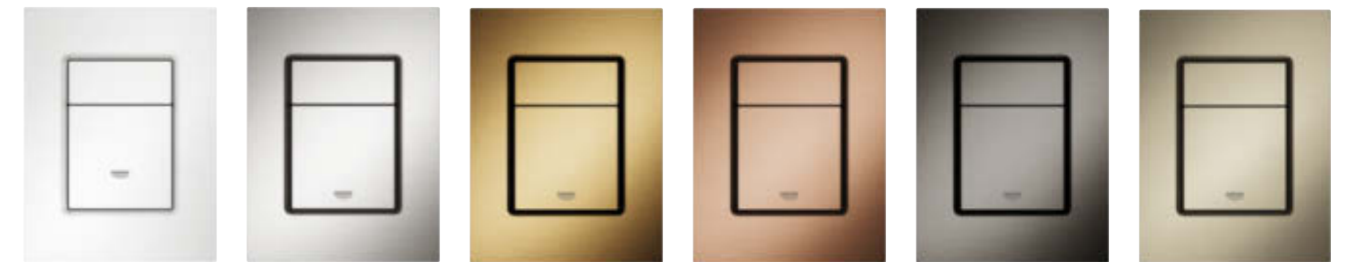

37 535 SH0 Alpine White
37 535 DC0 SuperSteel
37 535 GN0 Brushed Cool Sunrise
37 535 DL0 Brushed Warm Sunset
37 535 AL0 Brushed Hard Graphite
37 535 EN0 Brushed Nickel