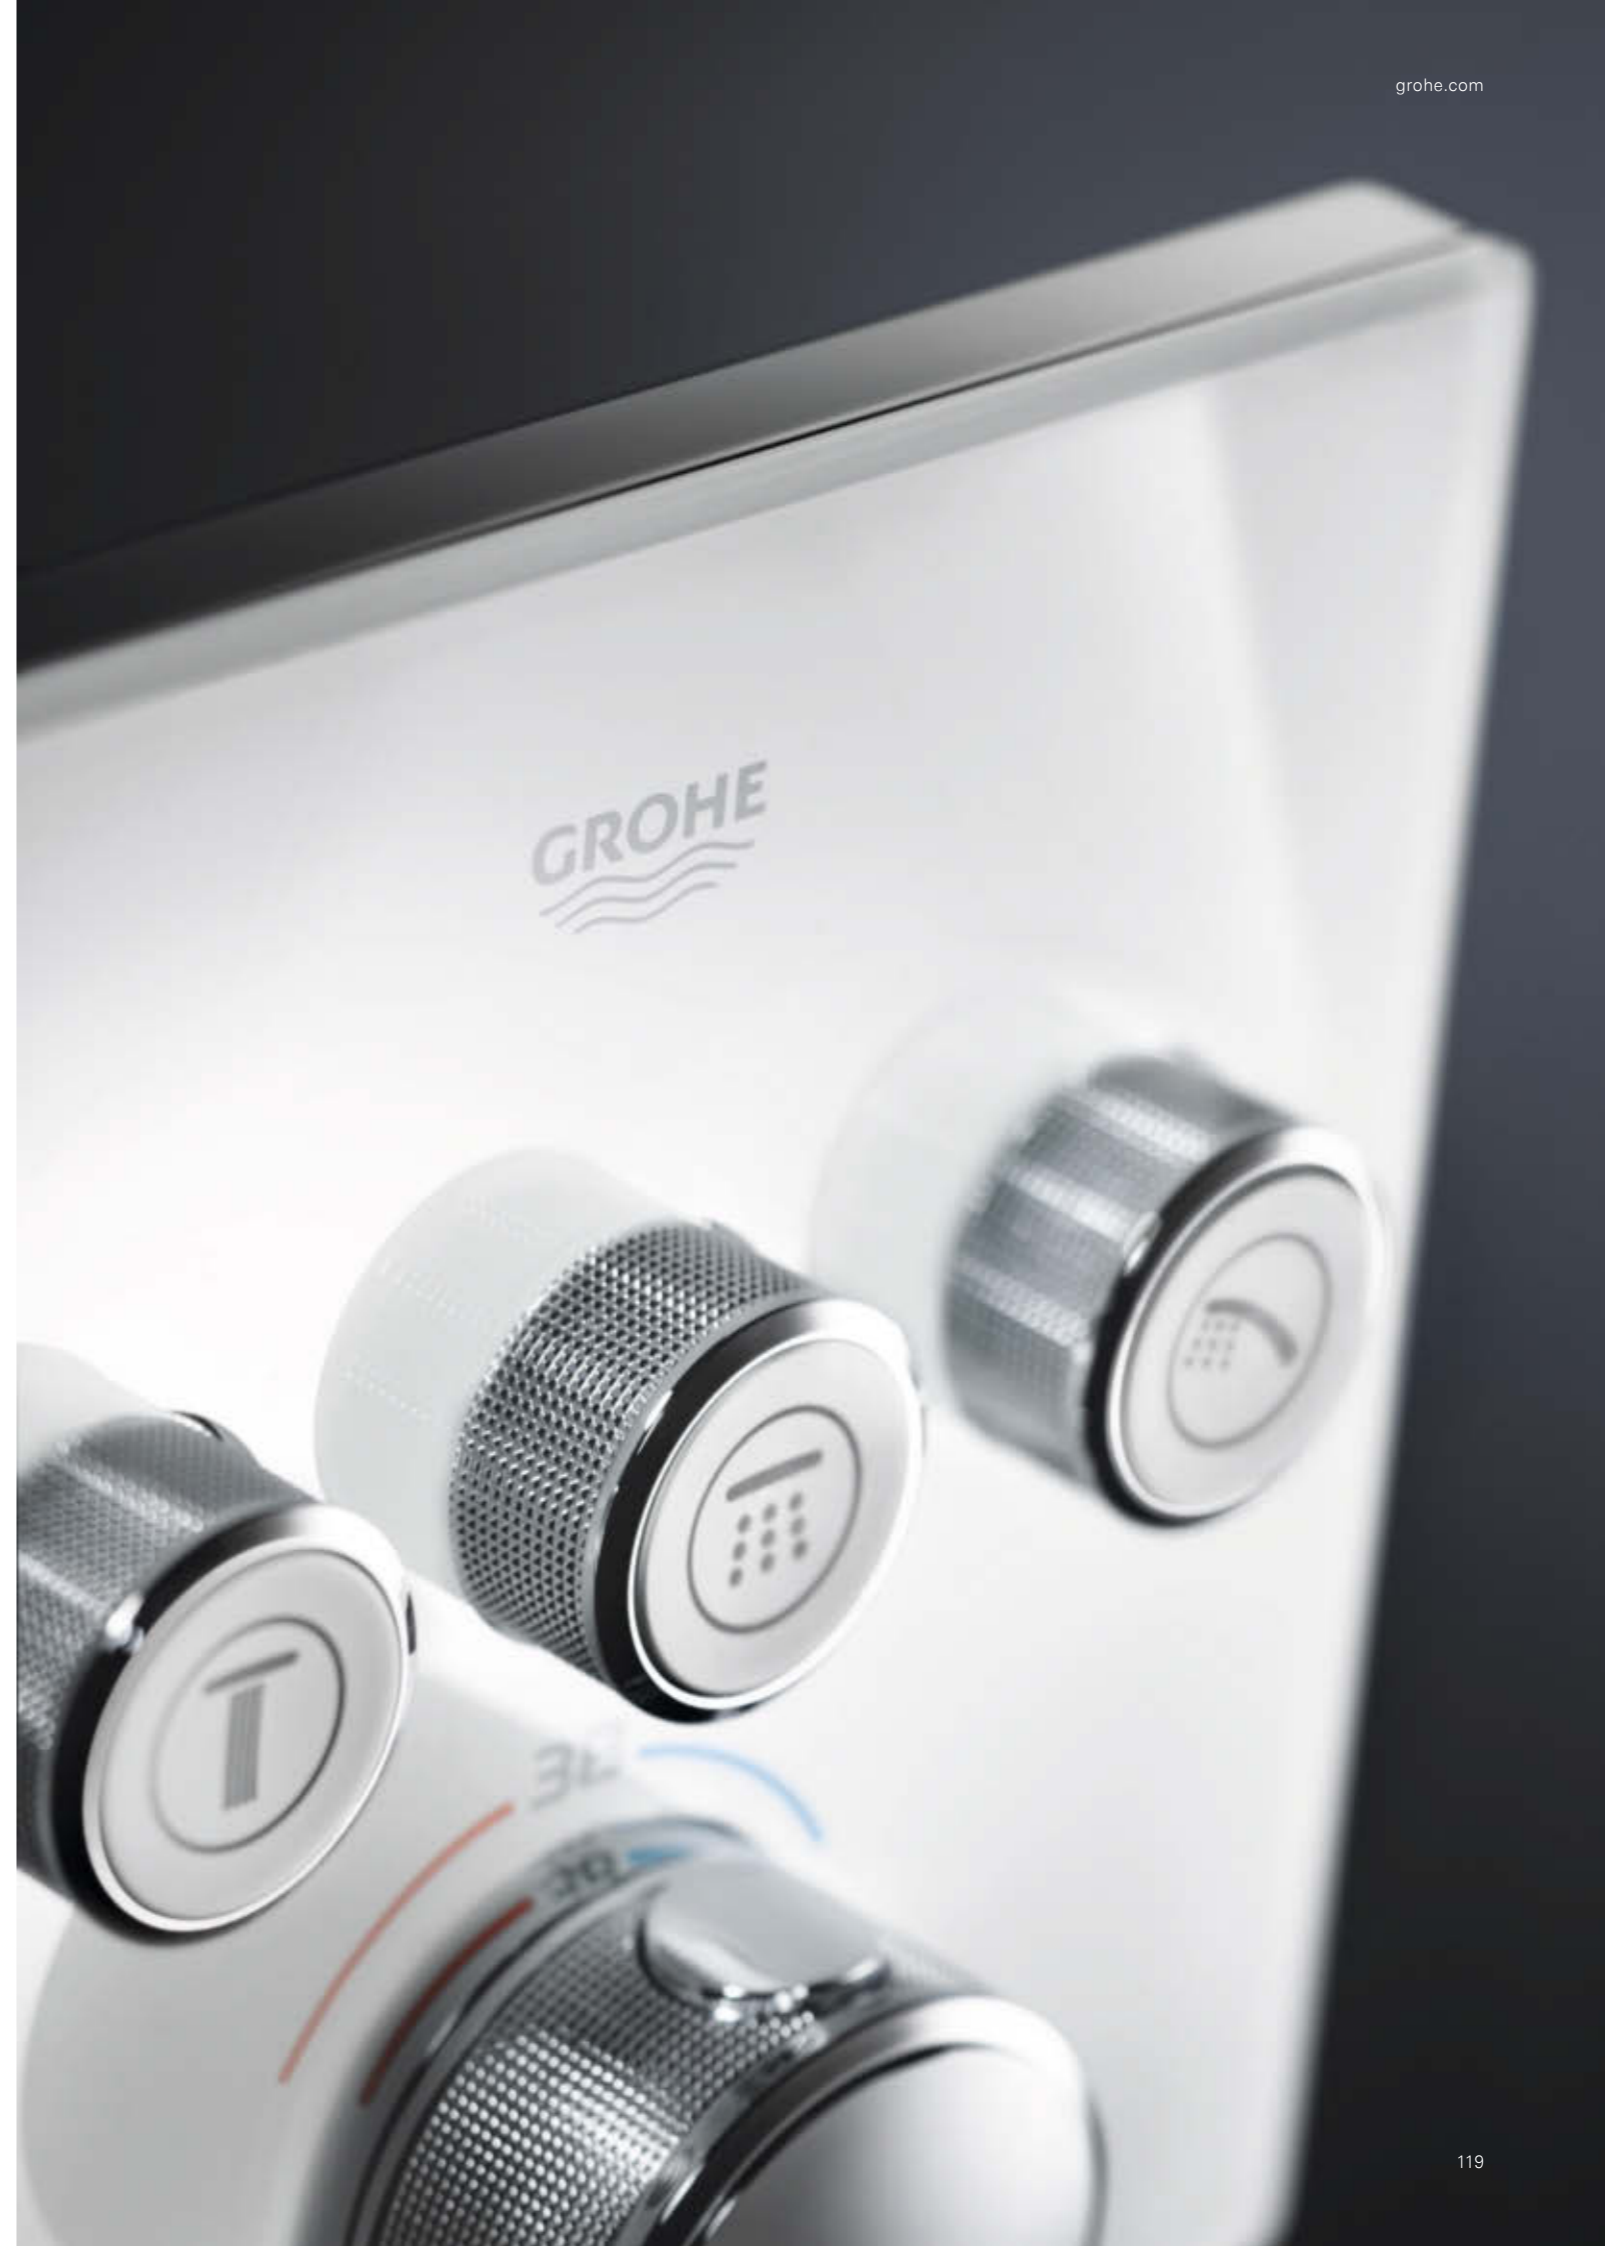

## GROHTHERM SMARTCONTROL EXPOSED THERMOSTATS

**34 719 000**  
Grohtherm SmartControl thermostatic shower mixer 1/2", wall-mounted: 100% GROHE CoolTouch, GROHE StarLight chrome finish, GROHE TurboStat compact cartridge with wax thermoelement, GROHE SmartControl push for ON-OFF, turn for volume adjustment from EcoJoy to full flow