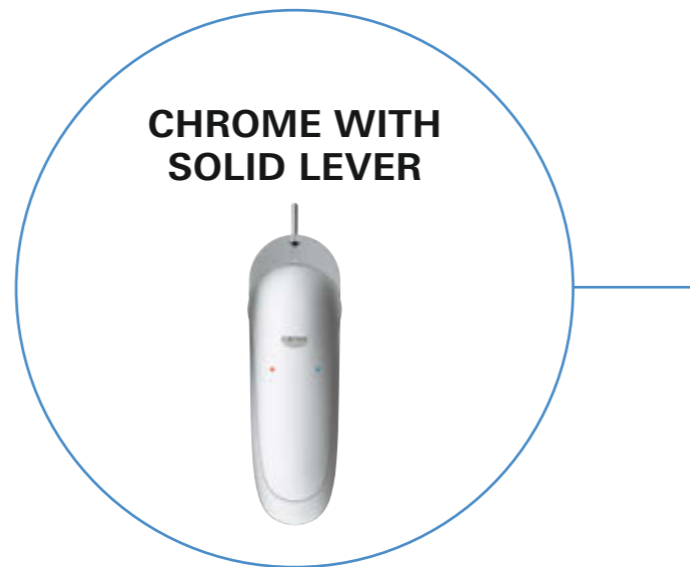

23 709 003
S-Size
Basin mixer
with pop-up waste set
with GROHE SilkMove ES

**CHROME WITH
SOLID LEVER**