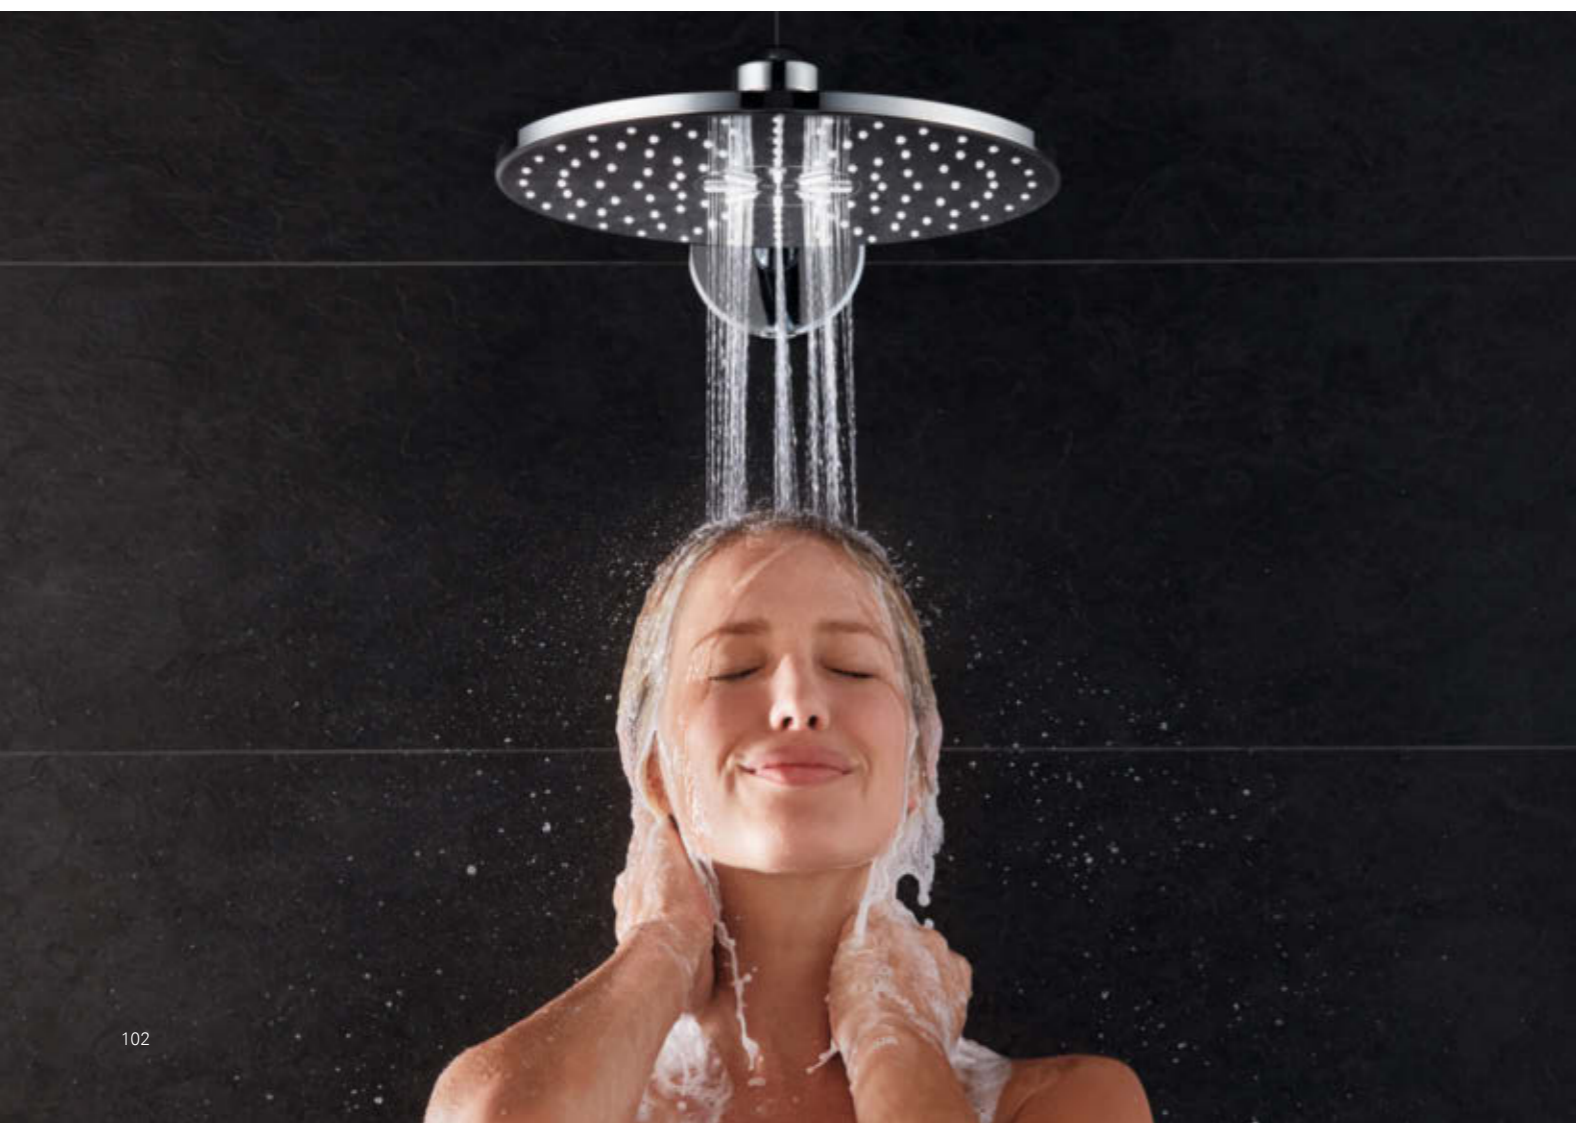

# SLIMMED DOWN DESIGN FOR MORE SPACE IN THE SHOWER

GROHE SMARTCONTROL

NEW TWO-HANDLE  
THERMOSTATS

Creating a beautiful area for bathing and showering can often be a challenge, since the space available is frequently very limited. The GROHE Rapido SmartBox System offers the luxury of extra space thanks to our super slim trimsets. One great advantage is the extra flexibility that comes with our system, allowing you to install the box now and decide on the final design and look later on.