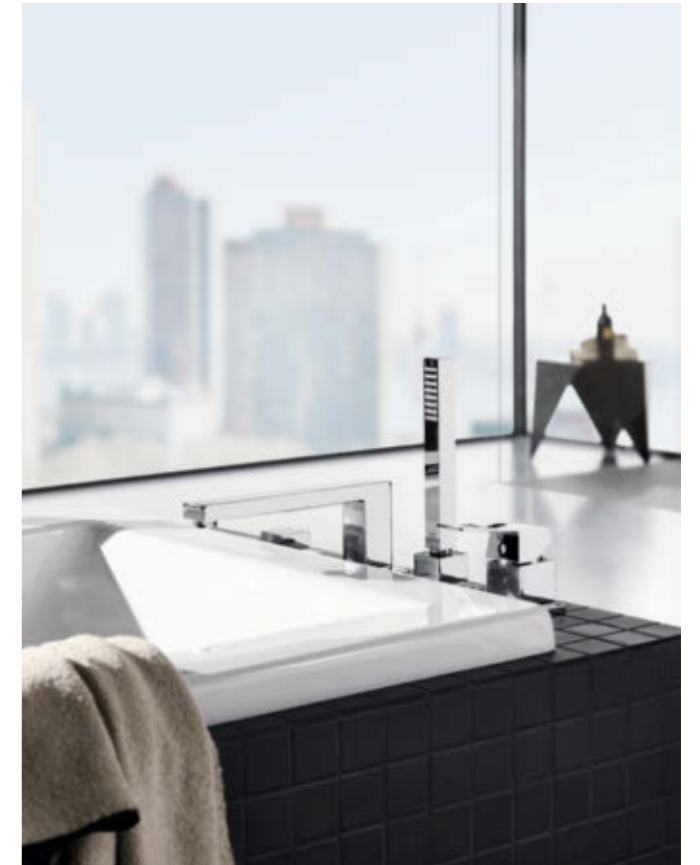

39 477 00H
Countertop basin, 60 cm