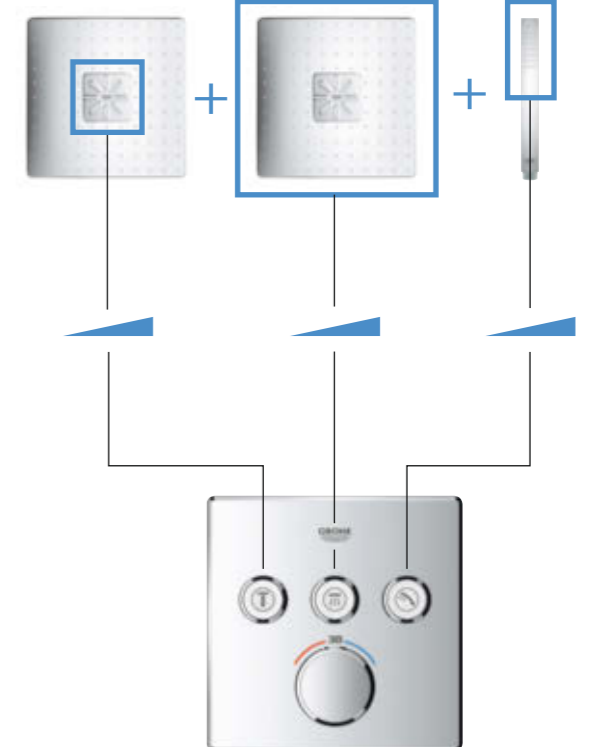

GROHTHERM
SMARTCONTROL