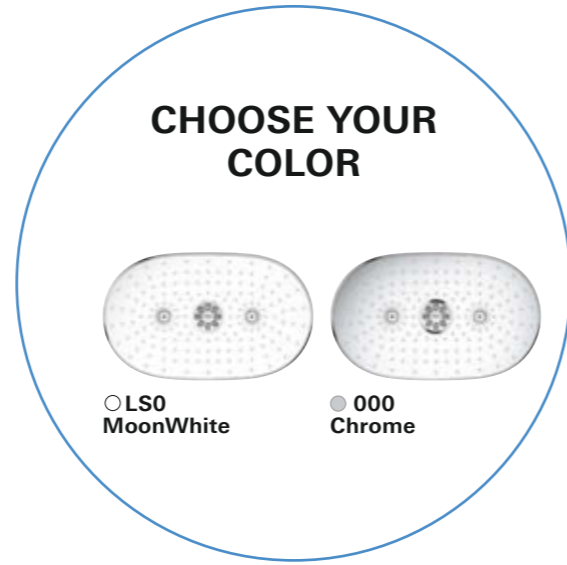

● ○
26 254 000 + 26 264 001
Rainshower 360 Duo
head shower set
including shower arm
Head shower sprays: GROHE
PureRain / GROHE Rain O² spray*
+ TrioMassage
450 mm shower arm
+ separate rough-in

● ○
26 450 000 + 26 264 001
Rainshower 360 Mono
head shower set
including shower arm
Head shower spray: GROHE
PureRain / GROHE Rain O² spray*
450 mm shower arm
+ separate rough-in

○ LSO
MoonWhite

● 000
Chrome