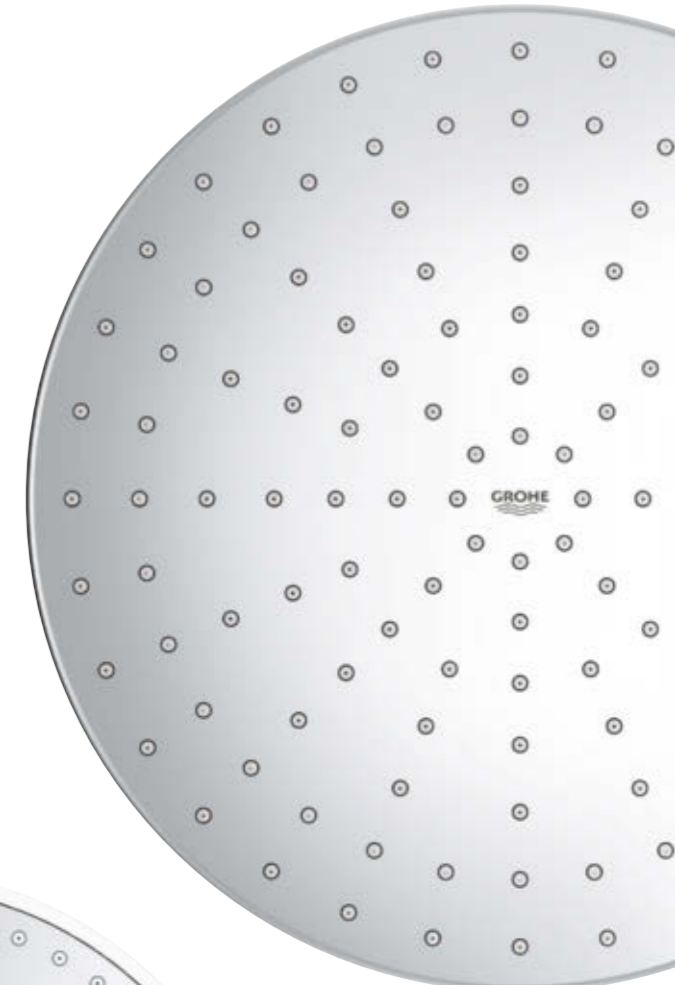

Rainshower 310 Mono