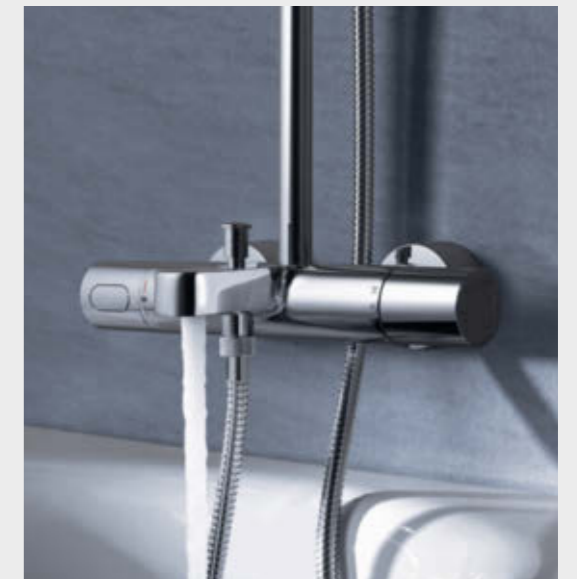

THERMOSTATIC BATH / SHOWER SYSTEMS

Safer and more comfortable bathing and showering, powered by GROHE TurboStat.