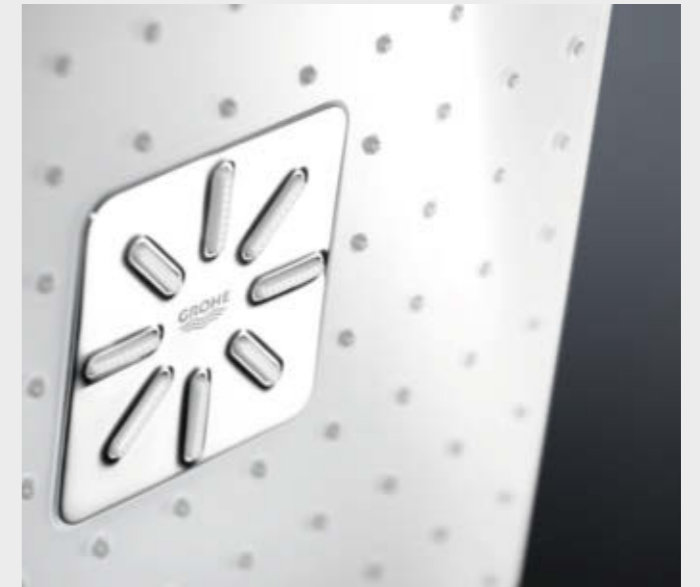

SHOWERS

All shapes, styles and sizes – dedicated to your perfect shower experience.

250

FLUSH PLATES

The finishing touch in your GROHE bathroom

258