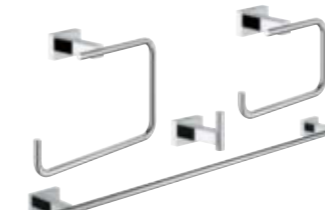

40 778 001
Master bathroom accessories set,
consists of 40 511 001 + 40 509 001
+ 40 507 001 + 40 510 001