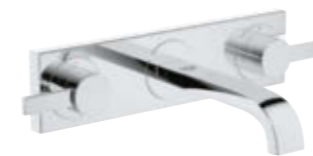

20 189 000
3-hole basin mixer,
wall mounted