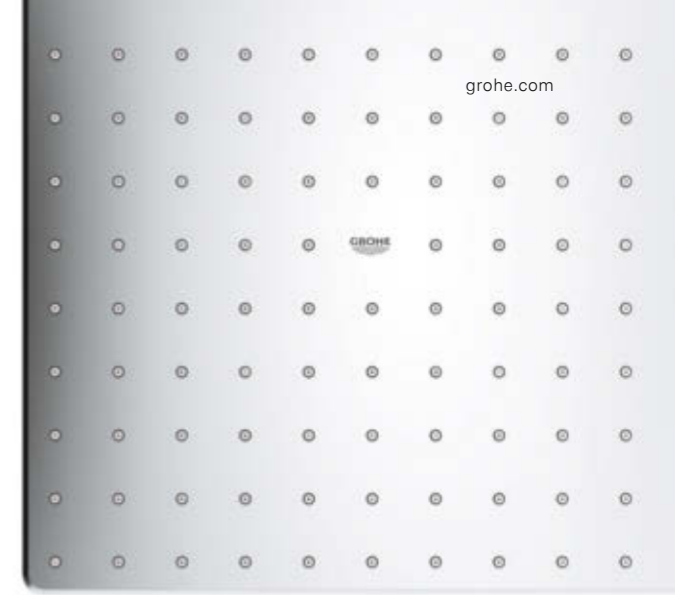

Rainshower 310 Mono Cube