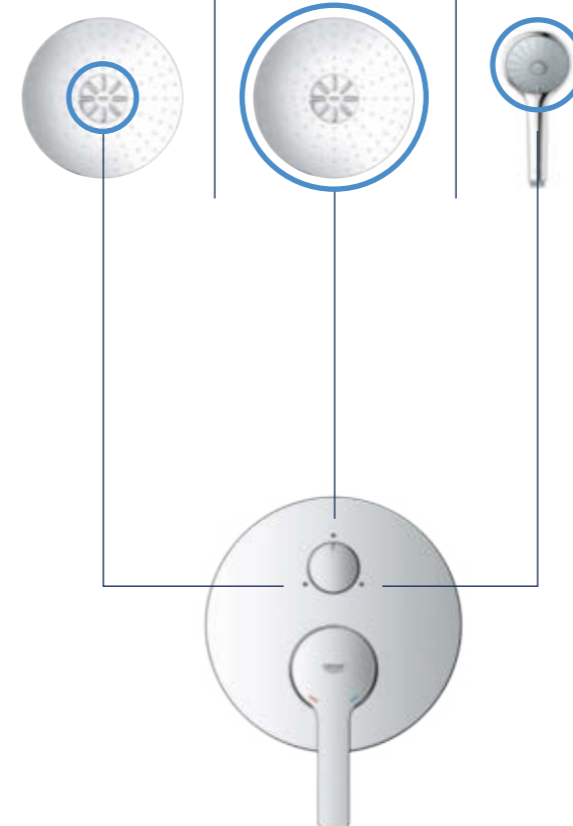

SHOWER PLEASURE TO THE POWER OF THREE

CONTROL UP TO THREE SHOWERS WITH JUST ONE TRIM

Today's trend is for a multiple shower experience that offers more than simple bath/shower combinations. The downside is that for this to work, you need two rough-ins and two trims to control a hand shower and a two-spray head shower: up until now.

With just one rough-in and one trim, it is possible to enjoy two head shower functions. The pleasure of using two head shower sprays is enhanced by the Rainshower 360 and the new Rainshower 310 head showers. Designed to be the perfect match, they deliver an unmissable shower sensation.

POWERFUL RELAXING FLEXIBLE

SINGLE-LEVER MIXER
3-WAY DIVERTER

POWERFUL RELAXING FLEXIBLE