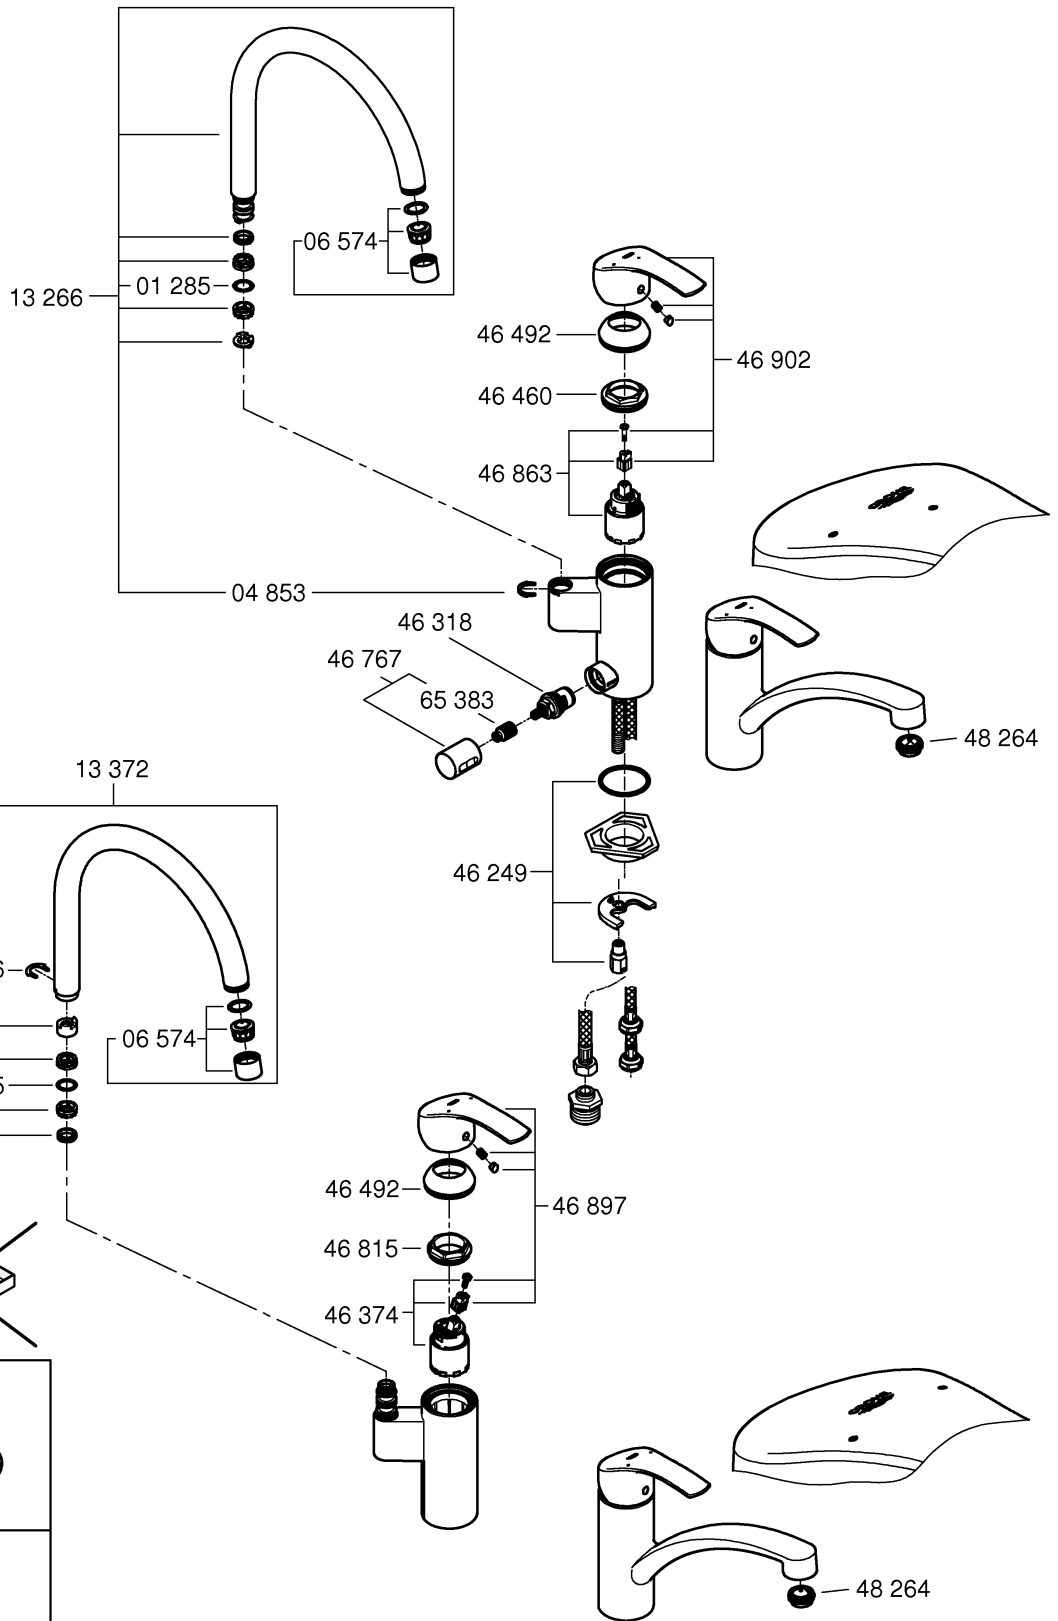

A series of horizontal lines for writing, consisting of 20 evenly spaced lines.

Pure Freude an Wasser

GROHE
WAVES

D

+49 571 3989 333
impressum@grohe.de

A

+43 1 68060
info-at@grohe.com

AUS