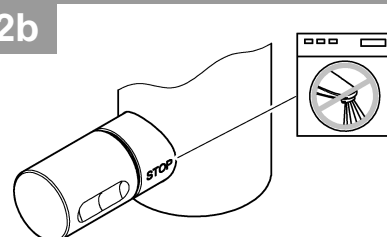

3

4

5

1a

3 bar	
30 260	8 l/min
33 281	15 l/min

1b

2b

1c