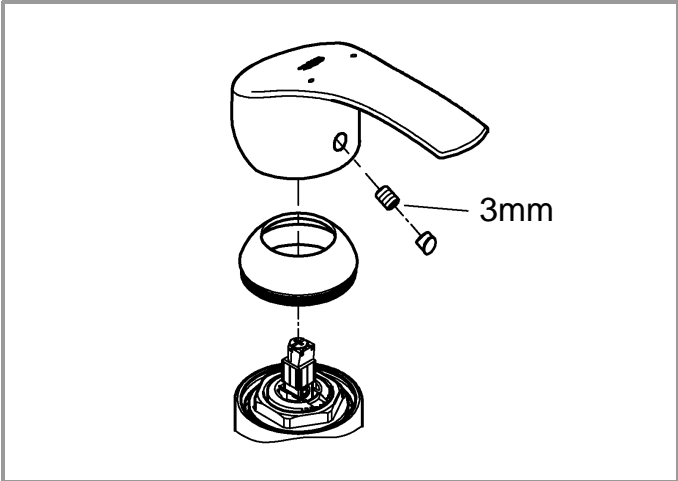

A series of horizontal lines for writing, consisting of 20 evenly spaced lines.

Pure Freude an Wasser

GROHE
WAVES

D

+49 571 3989 333
impressum@grohe.de

A

+43 1 68060
info-at@grohe.com

AUS