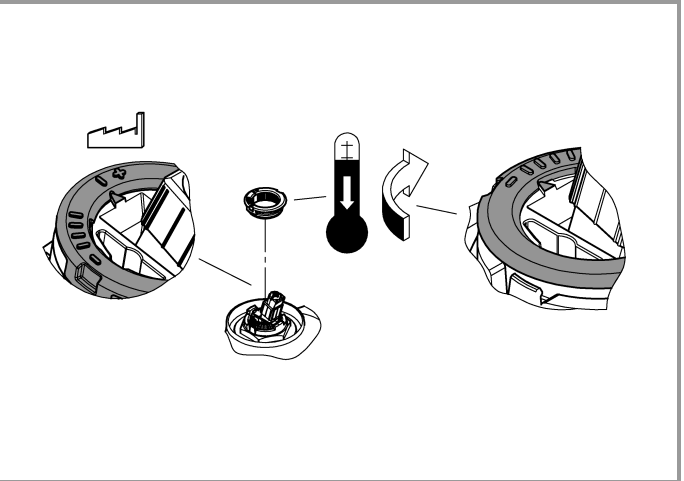

A series of horizontal lines for writing, consisting of 20 evenly spaced lines.

Pure Freude an Wasser

GROHE
WAVES

D

+49 571 3989 333
impressum@grohe.de

A

+43 1 68060
info-at@grohe.com

AUS