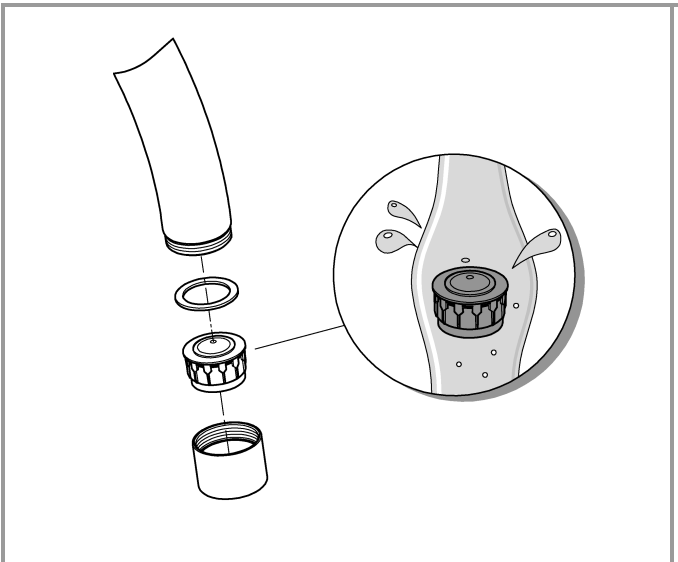

A series of horizontal lines for writing, consisting of 20 evenly spaced lines.

Pure Freude an Wasser

GROHE
WAVES

D

+49 571 3989 333
impressum@grohe.de

A

+43 1 68060
info-at@grohe.com

AUS