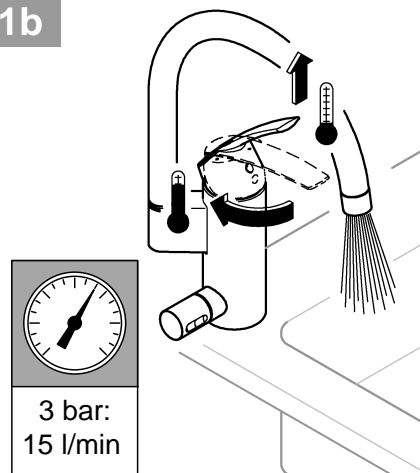

3 bar	
30 260	8 l/min
33 281	15 l/min

1b