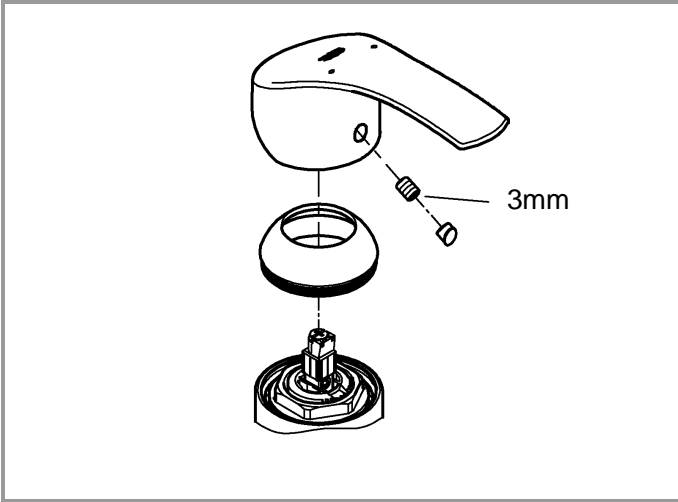

A series of horizontal lines for writing, consisting of 20 evenly spaced lines.

Pure Freude an Wasser

GROHE
WAVES

D

+49 571 3989 333
impressum@grohe.de

A

+43 1 68060
info-at@grohe.com

AUS