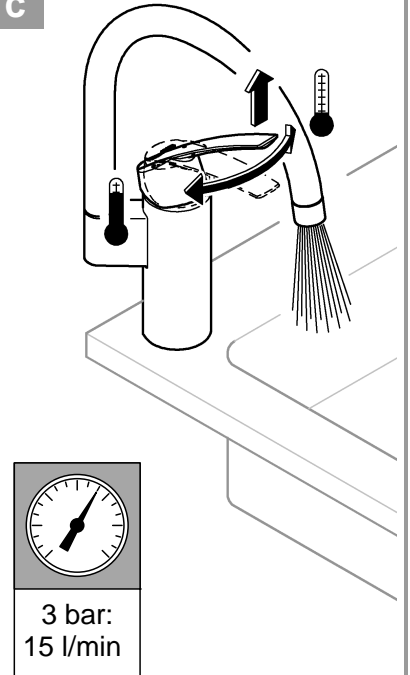

A series of horizontal lines for writing, consisting of 20 evenly spaced lines.

Pure Freude an Wasser

GROHE
WAVES

D

+49 571 3989 333
impressum@grohe.de

A

+43 1 68060
info-at@grohe.com

AUS