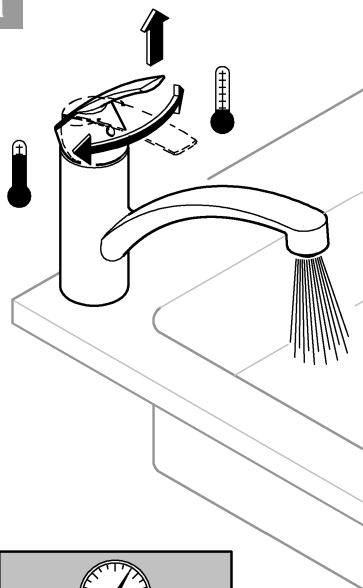

3

4

5

1a

3 bar	
30 260	8 l/min
33 281	15 l/min

1b

2b

1c