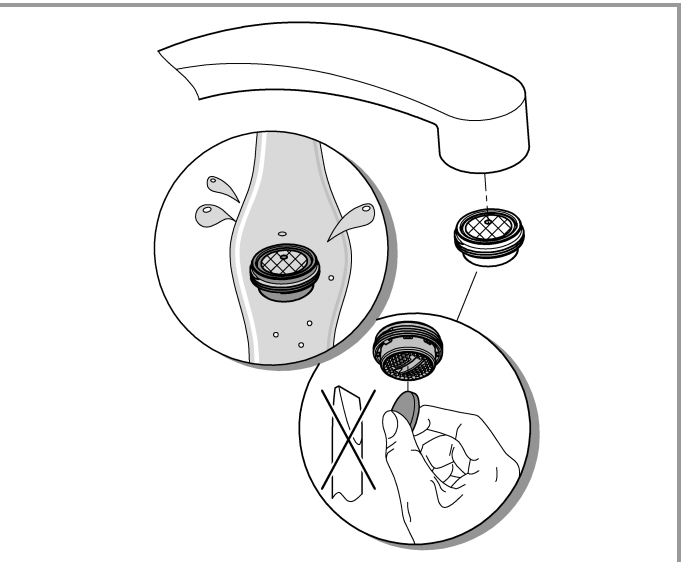

A series of horizontal lines for writing, consisting of 20 evenly spaced lines.

Pure Freude an Wasser

GROHE
WAVES

D

+49 571 3989 333
impressum@grohe.de

A

+43 1 68060
info-at@grohe.com

AUS