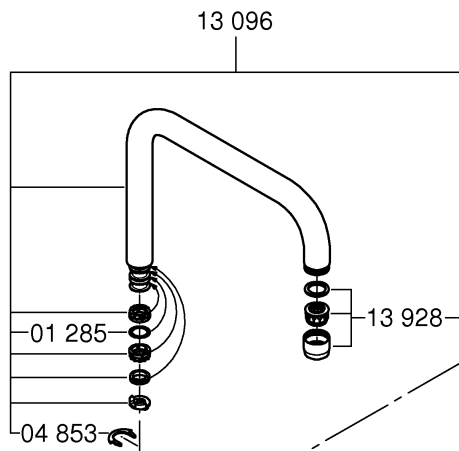

6

7

32 452

32 453

31 493

1x

1x

DIN 1988  
DIN EN 806

1

2

3

4

A series of horizontal lines for writing, consisting of 21 evenly spaced lines that span the width of the page.

Pure Freude an Wasser

**GROHE**  
WAVES

**D**