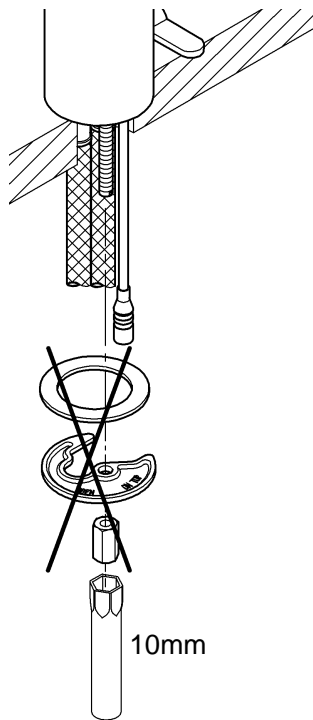

ENJOY WATER®

36 276

1.

10mm

2.

3.

GROHE

ENJOY WATER®