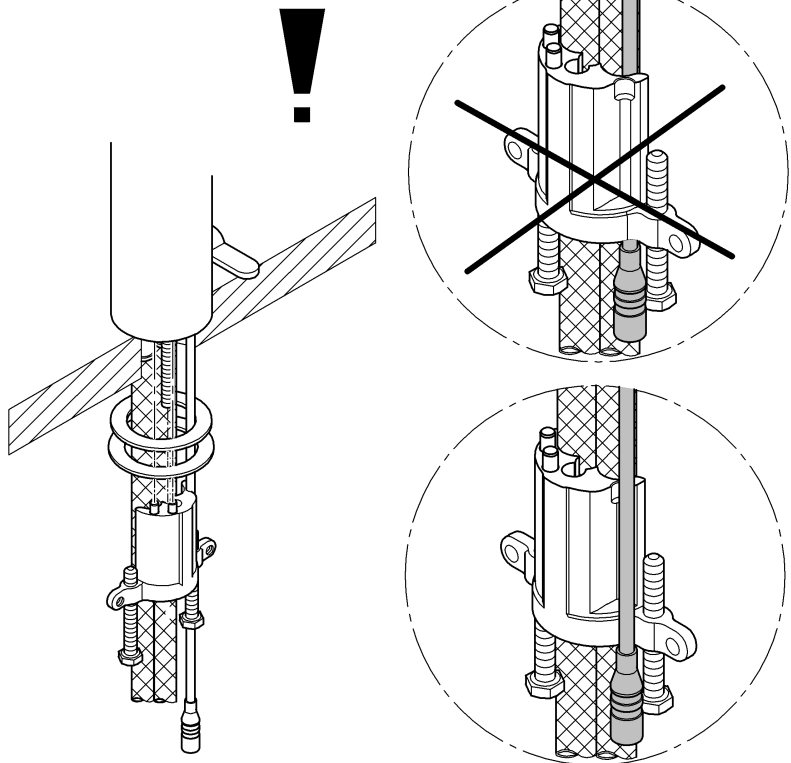

ENJOY WATER®

36 276

1.

10mm

2.

3.

GROHE

ENJOY WATER®