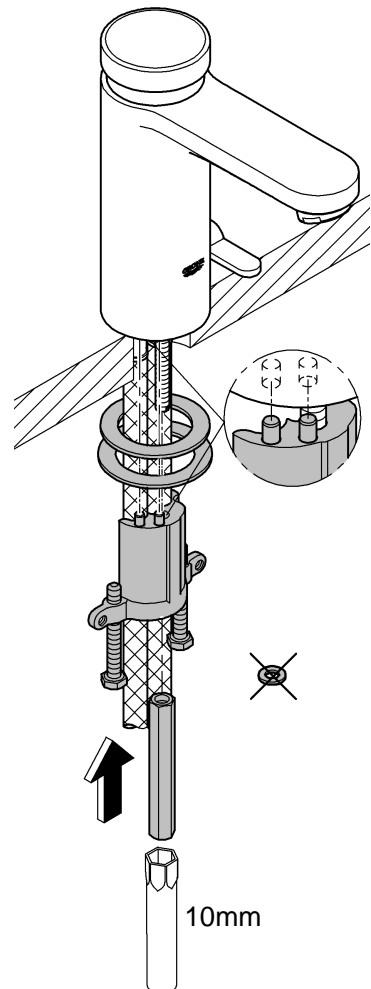

GROHE

ENJOY WATER®

4a.

4b.

5.

6.

7.