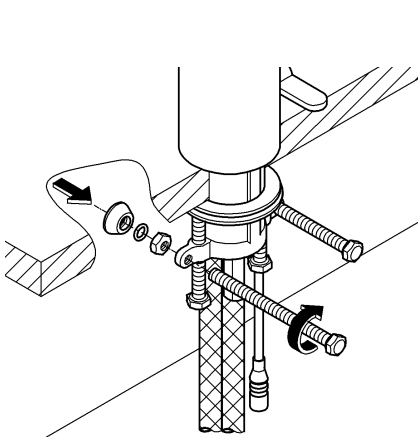

GROHE

ENJOY WATER®

4a.

4b.

5.

6.

7.