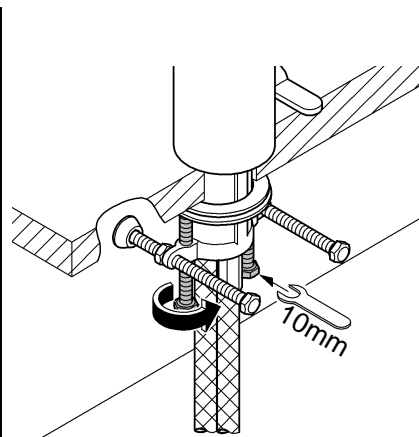

GROHE

ENJOY WATER®

4a.

4b.

5.

6.

7.