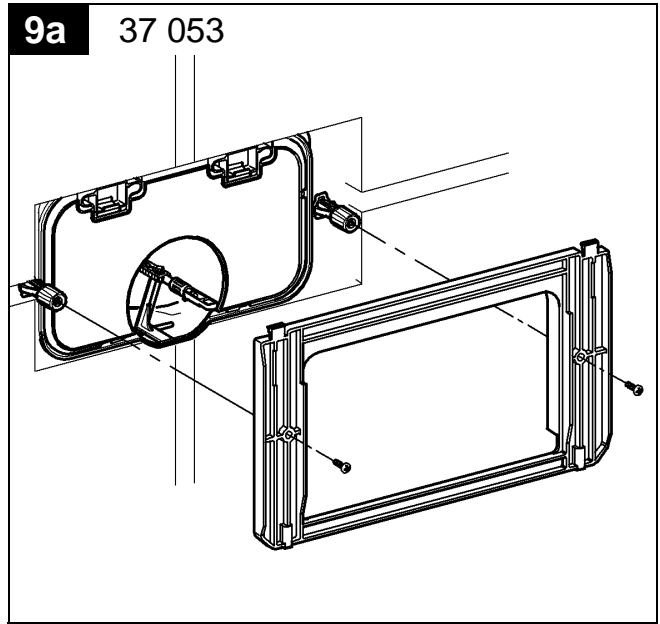

37 053

37 054

37 859

Design & Quality Engineering GROHE Germany

99.798.031/ÄM 222353/07.11

GROHE
ENJOY WATER®

37 053

37 054