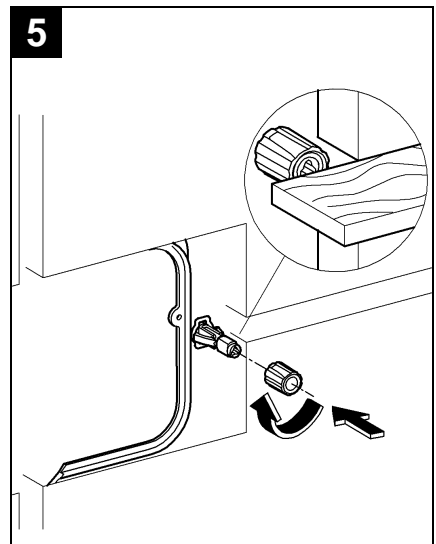

37 053

37 054

37 859

Design & Quality Engineering GROHE Germany

99.798.031/ÄM 222353/07.11

GROHE
ENJOY WATER®

37 053

37 054