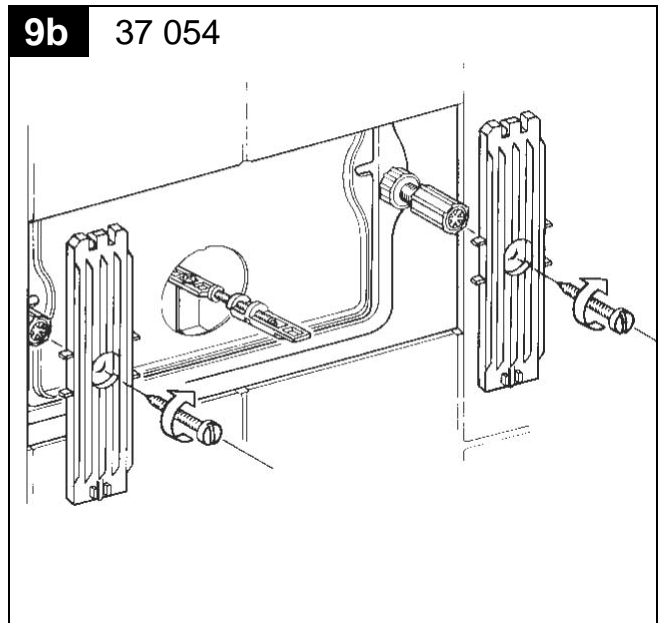

37 053

37 054

37 859

Design & Quality Engineering GROHE Germany

99.798.031/ÄM 222353/07.11

GROHE
ENJOY WATER®

37 053

37 054