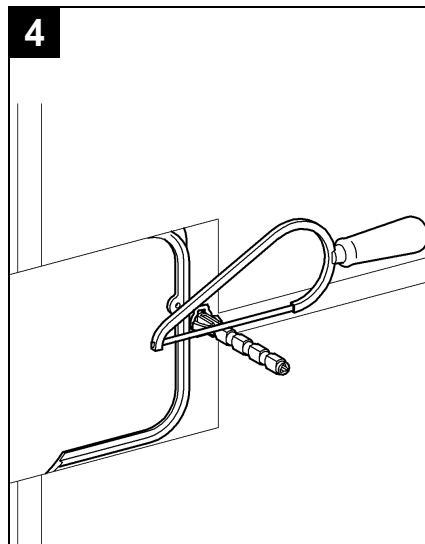

37 053

37 054

37 859

Design & Quality Engineering GROHE Germany

99.798.031/ÄM 222353/07.11

GROHE
ENJOY WATER®

37 053

37 054