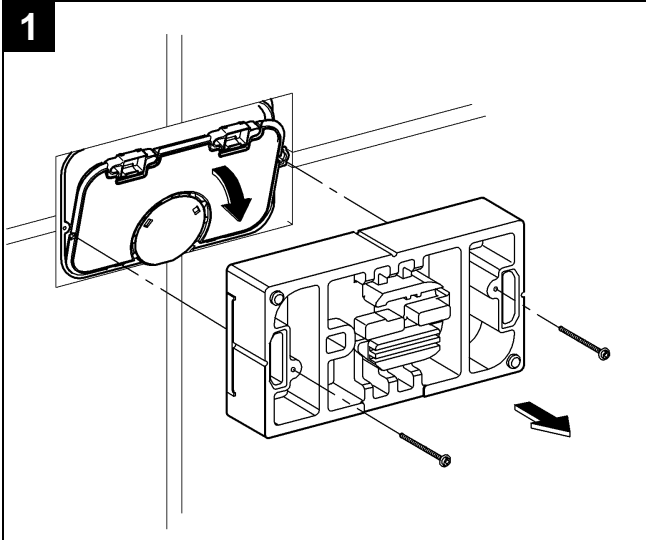

37 053

37 054

37 859

Design & Quality Engineering GROHE Germany

99.798.031/ÄM 222353/07.11

GROHE
ENJOY WATER®

37 053

37 054