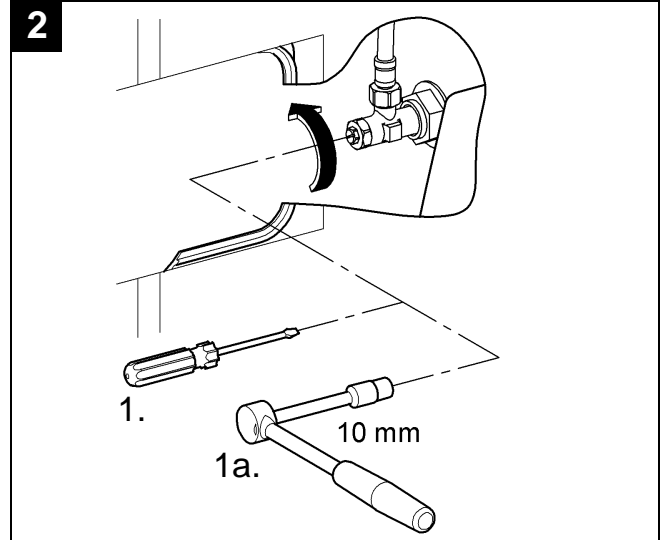

37 053

37 054

37 859

Design & Quality Engineering GROHE Germany

99.798.031/ÄM 222353/07.11

GROHE
ENJOY WATER®

37 053

37 054