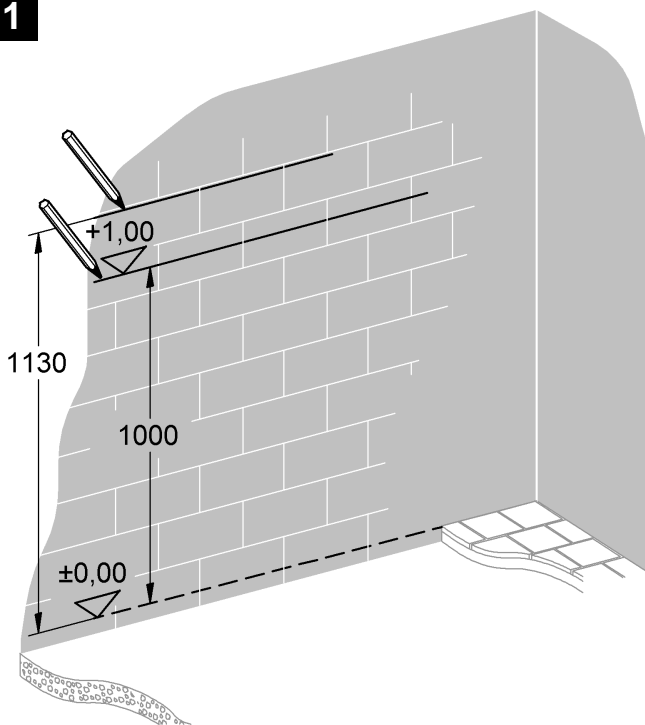

38 599

Rapid SL

Design & Quality Engineering GROHE Germany

94.864.431/ÄM 221470/12.11

i

1

2

3