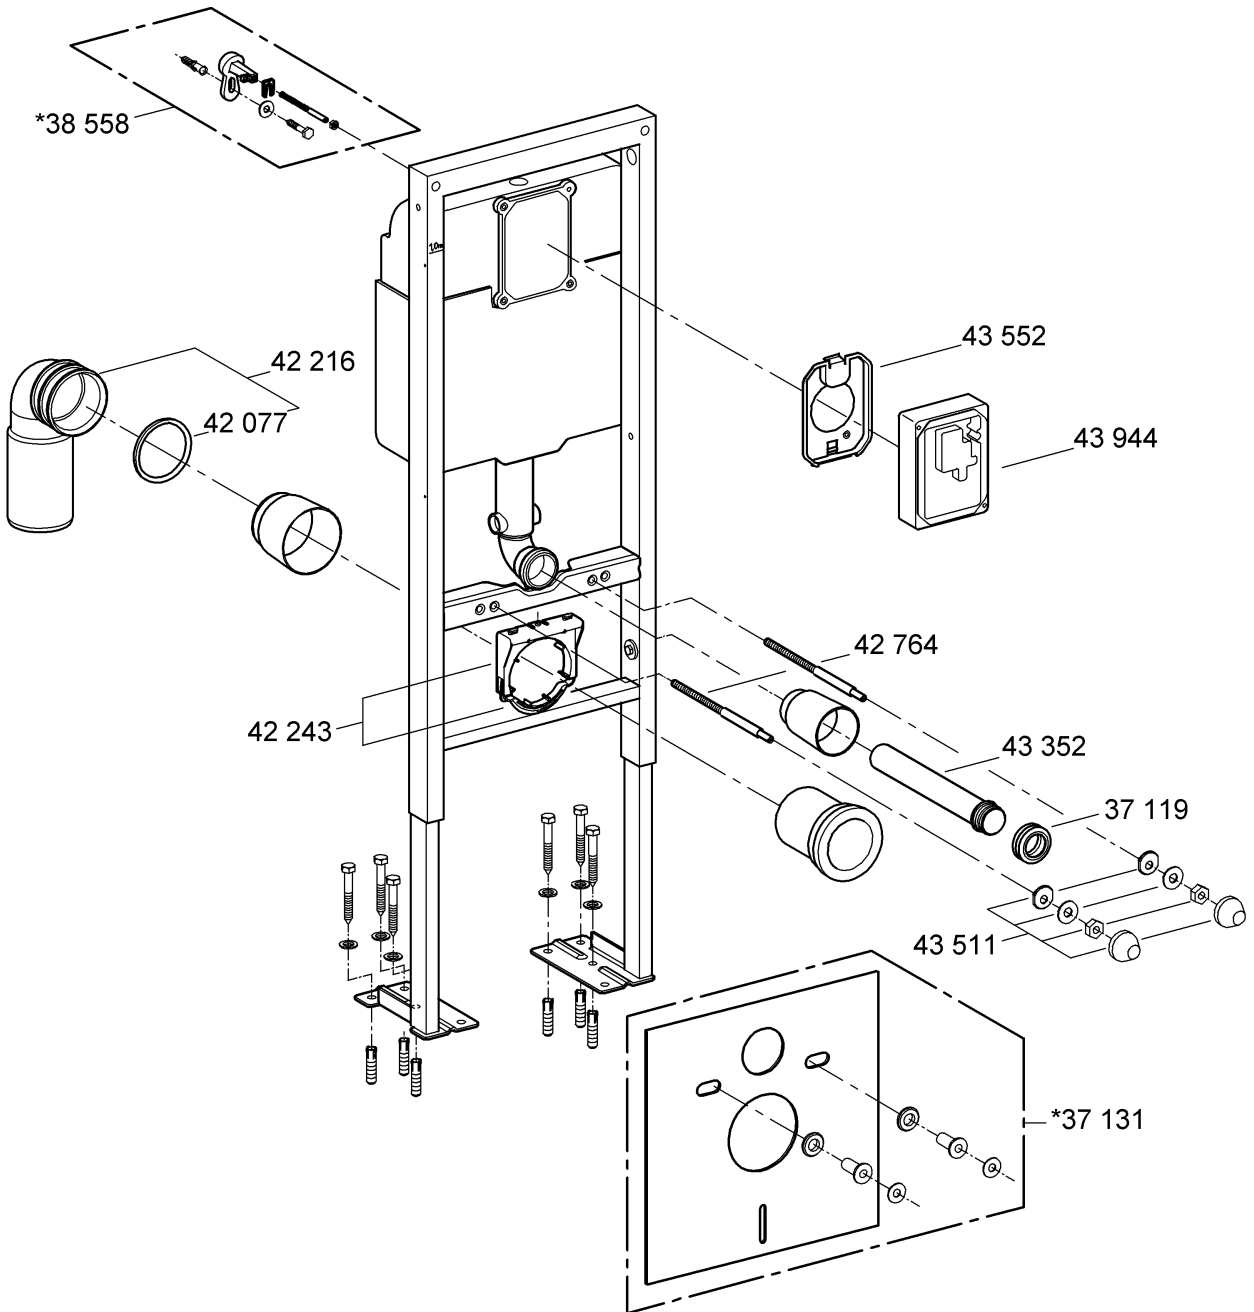

38 599

Rapid SL

Design & Quality Engineering GROHE Germany

94.864.431/ÄM 221470/12.11

i

1

2

3