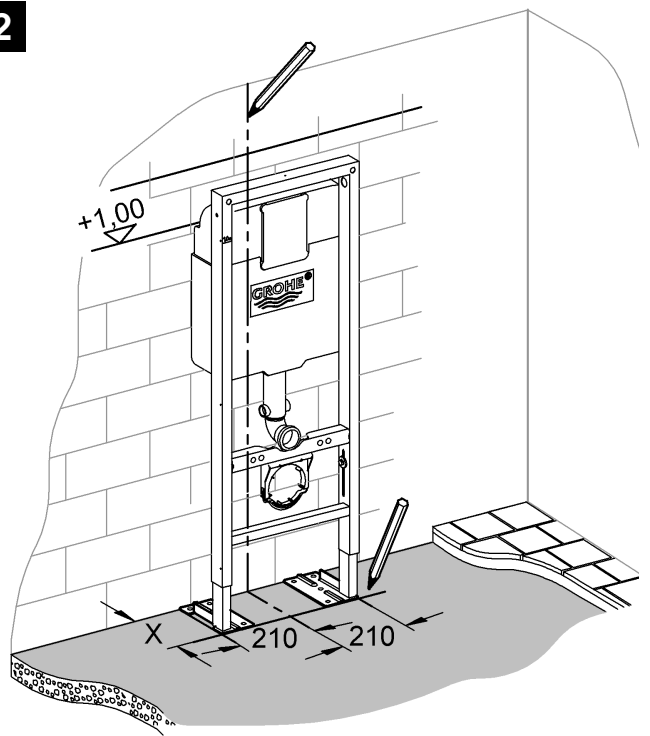

38 599

Rapid SL

Design & Quality Engineering GROHE Germany

94.864.431/ÄM 221470/12.11

i

1

2

3