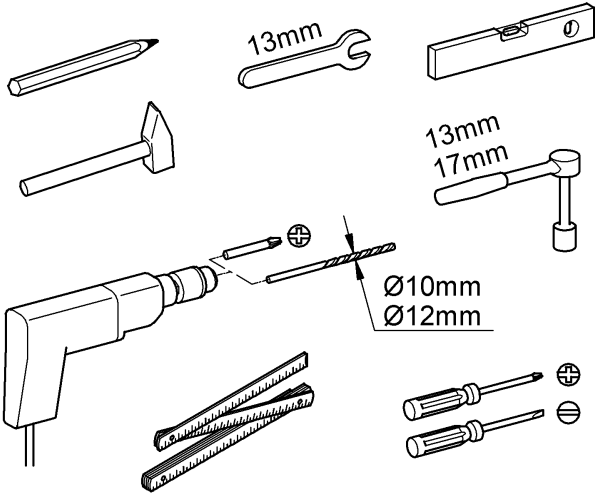

38 599

Rapid SL

Design & Quality Engineering GROHE Germany

94.864.431/ÄM 221470/12.11

i

1

2

3