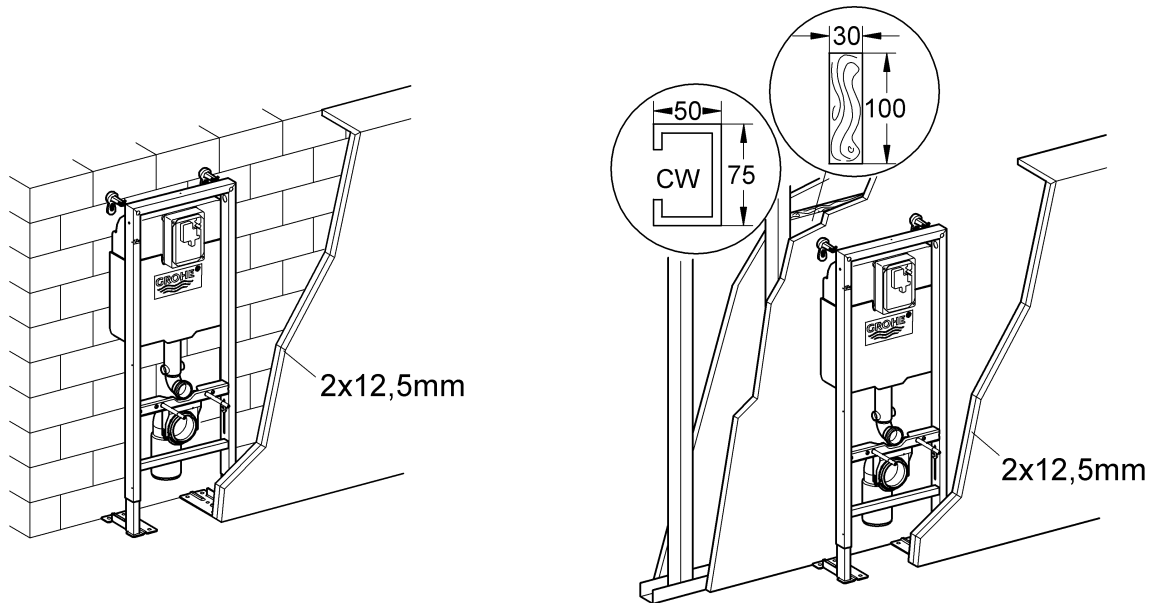

38 599

Rapid SL

Design & Quality Engineering GROHE Germany

94.864.431/ÄM 221470/12.11

i

1

2

3