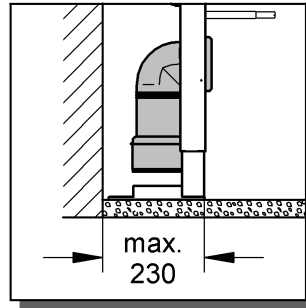

38 599

Rapid SL

Design & Quality Engineering GROHE Germany

94.864.431/ÄM 221470/12.11

i

1

2

3