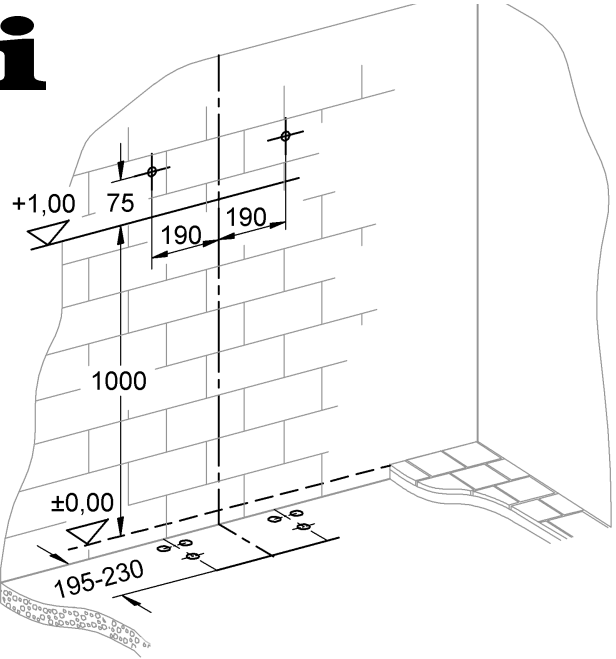

38 599

Rapid SL

Design & Quality Engineering GROHE Germany

94.864.431/ÄM 221470/12.11

i

1

2

3