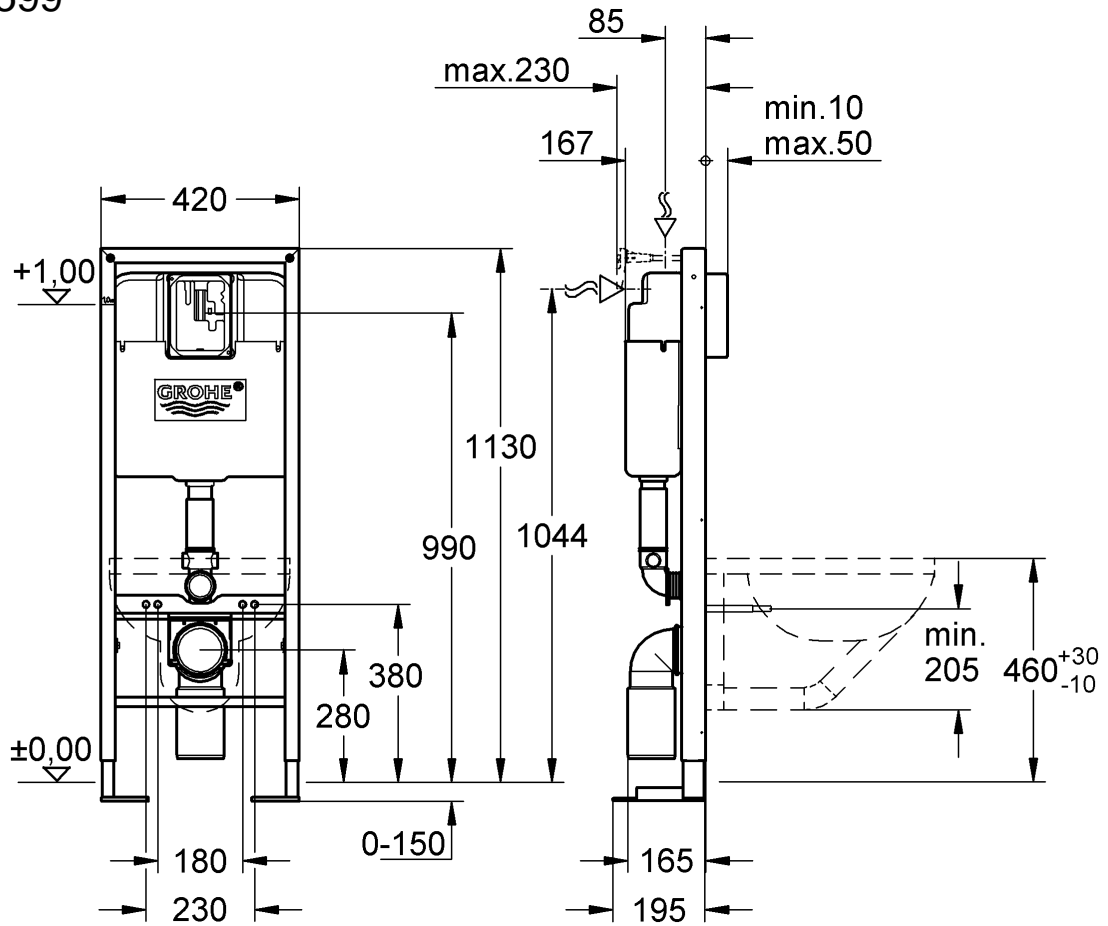

38 599

Rapid SL

Design & Quality Engineering GROHE Germany

94.864.431/ÄM 221470/12.11

i

1

2

3