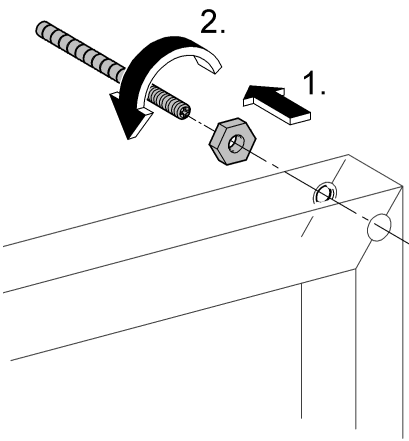

38 599

Rapid SL

Design & Quality Engineering GROHE Germany

94.864.431/ÄM 221470/12.11

i

1

2

3