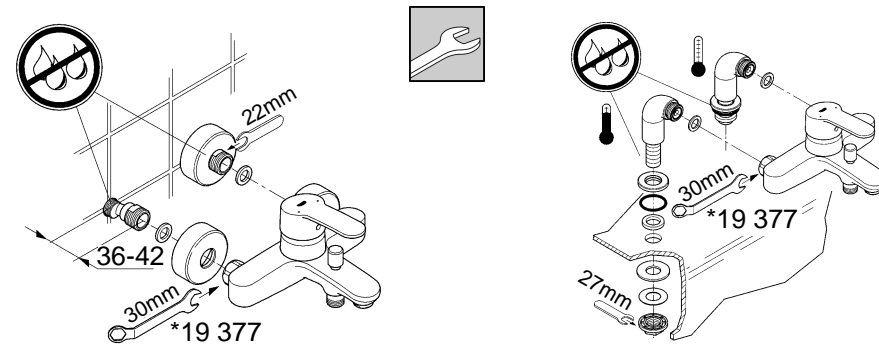

## Eurostyle Cosmopolitan

**F** .....1

**GB** .....1

Design & Quality Engineering GROHE Germany

99.197.031/ÄM 218690/11.10

**GROHE**  
ENJOY WATER®

32 228

32 229