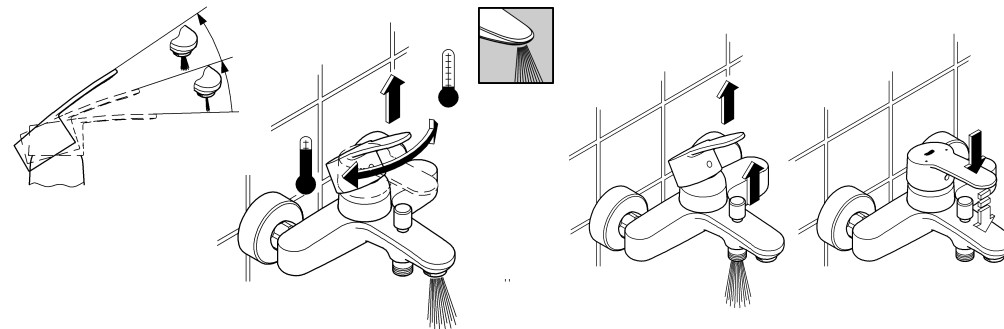

## Eurostyle Cosmopolitan

**F** .....1

**GB** .....1

Design & Quality Engineering GROHE Germany

99.197.031/ÄM 218690/11.10

**GROHE**  
ENJOY WATER®

32 228

32 229