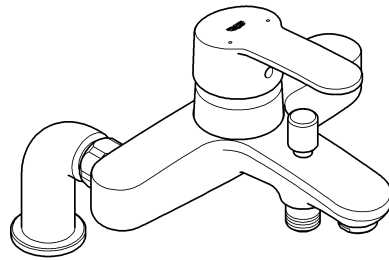

32 228

33 612

32 229

Eurostyle Cosmopolitan

Eurostyle Cosmopolitan

F 1

GB 1

Design & Quality Engineering GROHE Germany

99.197.031/ÄM 218690/11.10

GROHE
ENJOY WATER®