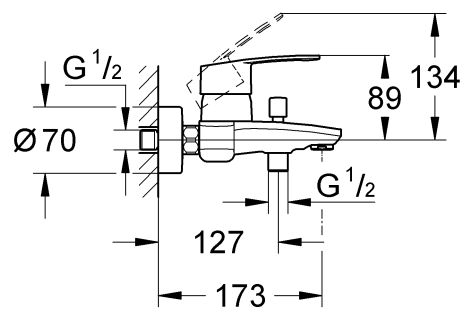

## Eurostyle Cosmopolitan

**F** .....1

**GB** .....1

Design & Quality Engineering GROHE Germany

99.197.031/ÄM 218690/11.10

**GROHE**  
ENJOY WATER®

32 228

32 229