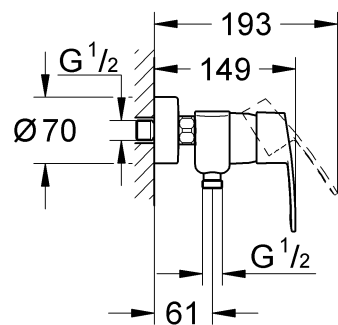

## Eurostyle Cosmopolitan

**F** .....1

**GB** .....1

Design & Quality Engineering GROHE Germany

99.197.031/ÄM 218690/11.10

**GROHE**  
ENJOY WATER®

32 228

32 229