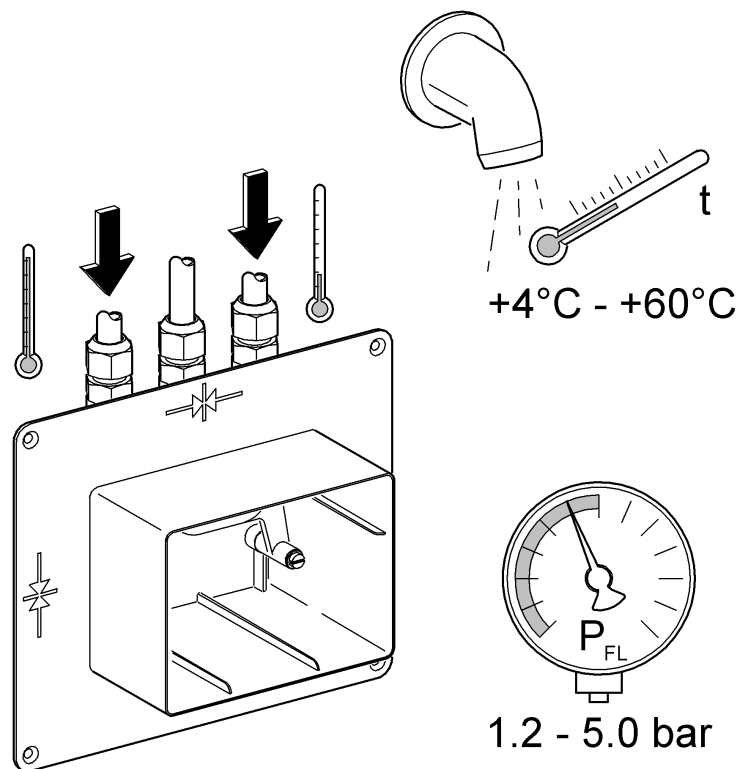

36 121

Contromix

Contromix

Design & Quality Engineering GROHE Germany

22.53.3900/ÄM 202460/08.08

GROHE

ENJOY WATER®

36 121