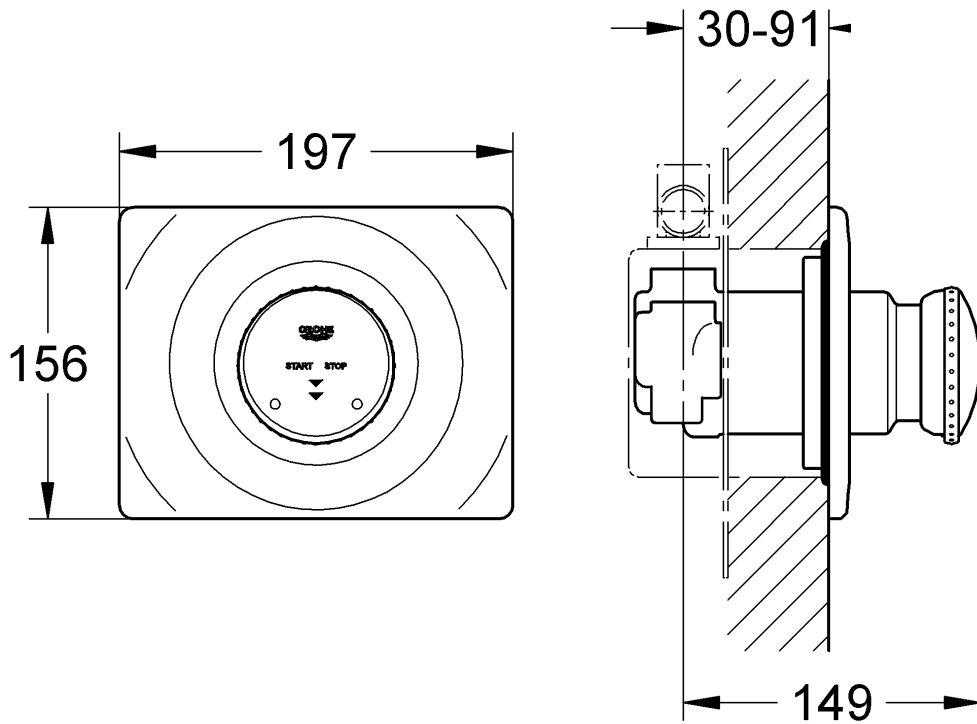

36 121

Contromix

Contromix

Design & Quality Engineering GROHE Germany

22.53.3900/ÄM 202460/08.08

GROHE

ENJOY WATER®

36 121