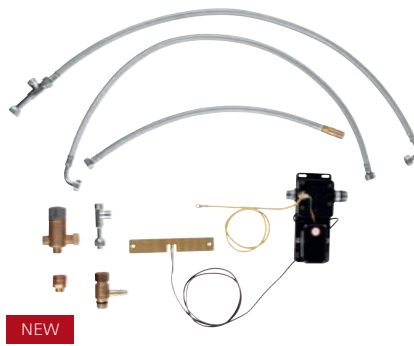

30 309 000
Retro-Fit set for å oppgradere hvilket
som helst GROHE uttrekk kjøkkenkran
med FootControl teknologi

GROHE
SilkMove®

GROHE
StarLight®

Uttrekkbar
Dobbeldusj

Uttrekkbar
Mousseur

Åpen
varmtvannsbereder

Stopp
Ventil

Foran
vindu

Komfort
Høyde

Sving
stopp

Easy
Dock