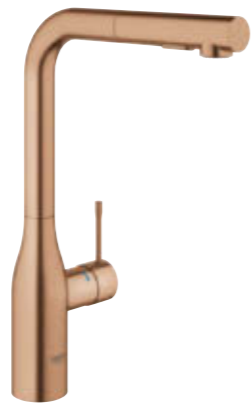

STARLIGHT
CROMO | 000

COOL SUNRISE | GLO

WARM SUNSET | DA0

HARD GRAPHITE | A00

POLISHED NICKEL | BE0

SUPERSTEEL | DC0

BRUSHED
COOL SUNRISE | GNO

BRUSHED
WARM SUNSET | DLO