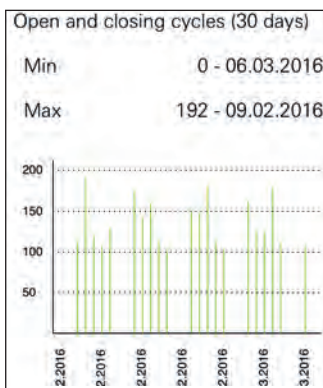

Washbasin Floor 2	
Monitoring	
Automatic flushing	
Counter total	1
Next flush in	22:05
Last flush	
Date	07.03.2016
Time	10:53
Runtime	60 sec

Open and closing cycles	
Counter total	4120
Since Usage Reset	4120
Last Usage Reset	---
Average (in total)	96
Average (30 days)	95
Last operation	
Date	07.03.2016

Water consumption	
Runtime (total)	133 min
Quantity (total)	758 l
Flow straightener	5,7 l/min
Operating hours total	1017 h
Thermal disinfection	
Counter total	1
Since Usage Reset	1

Thermal disinfection	
Counter total	1
Since Usage Reset	1
Last Usage Reset	---
Last thermal disinfection	
Date	07.03.2016
Time	13:28
Runtime	4 min

Configuration

Configuration	
Range detection zone	6
Running time after last detection	1 sec
Maximum running time	60 sec
Automatic flushing	☒

Next flush in	22:05
Runtime	60 sec
Interval	24 h
Automatic flushing mode	☐ USAGE-DEPENDENT ☒ USAGE-INDEPENDENT

Start flushing	---
Cleaning mode	☒
Runtime	180 sec
Lock preset program mode	☐
Thermal disinfection runtime	4 min

Thermal disinfection runtime	4 min
START	
Service	
SEND	

Service

Service	
Model name	BASIN MIXER
Software version	129
Serial number	M018149150016
Date of production	49 15

Power cut	9
Switch product off	
Direct	START
Time-controlled	☐
Test mode	START
FACTORY RESET	

Time-controlled	☐
Test mode	START
FACTORY RESET	
USAGE RESET	
SEND	

Conditions de système requises

Apple* iPhone 5/6, iPad 2/3/4/ Air/Air 2, iPad mini 2/3
Système d'exploitation Apple : iOS 8.0 et ultérieur (32/64 bits)
Android
écran 4 pouces, OS 4.3.x-5.x

Les terminaux mobiles et l'application GROHE IR Remote** ne sont pas fournis et doivent être achetés auprès d'un revendeur / distributeur Apple autorisé ou sur iTunes ou Google Play Store.

* Apple, le logo Apple, iPod, iPod Touch, iPhone et iTunes sont des marques déposées d'Apple Inc., enregistrées aux États-Unis et dans d'autres pays. Apple se dégage de toute responsabilité concernant le fonctionnement de cet appareil ou sa conformité aux normes de sécurité et réglementations.

** Disponible gratuitement dans iTunes Store ou Google Play Store.