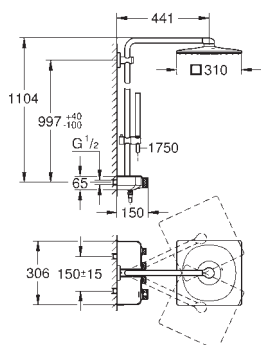

26 508 000	E1/1C1A1U3	Chromé	991,00
26 508 LS0		Blanc	1 204,00
26 508 DC0		Supersteel	1 564,00
26 508 GN0		Cool Sunrise	1 877,00
		brossé	
26 508 DL0		Warm Sunset	1 877,00
		brossé	
26 508 A00		Hard Graphite	1 773,00
26 508 AL0		Hard Graphite brossé	1 877,00

Euphoria SmartControl System 310 Cube Duo

Colonne de douche avec mitigeur thermostatique

Composé de :

Bras de douche horizontal 450 mm

Fixation supérieure réglable en hauteur pour ajustement sur des trous existants

Thermostatique SmartControl apparent

Permet le changement entre:

Douche de tête Rainshower SmartActive 310 Cube

2 jets :

GROHE PureRain, ActiveRain

Douchette Euphoria Cube (27 698 000)

Curseur ajustable en hauteur

Flexible Silverflex 1750 mm (28 388 000)

GROHE DreamSpray jet parfaitement uniforme

GROHE CoolTouch Minimise les risques de brûlures

GROHE TurboStat Régulation de la température quasi-instantanée et sécurité anti-brûlures en cas de coupure d'eau froide

GROHE ProGrip avec surface moletée

GROHE EcoJoy économie d'eau

GROHE StarLight Chrome éclatant et durable

GROHE SafeStop butée à 38°C

GROHE SafeStop Plus limiteur de température à 43°C (livré non monté)

Bouton poussoir **SmartControl** pour ON-OFF, tourner pour régler le débit

Porte-savon **GROHE EasyReach** intégré

Procédé anti-calcaire **SpeedClean**

Inner WaterGuide, longévité maximale

Système anti-torsion