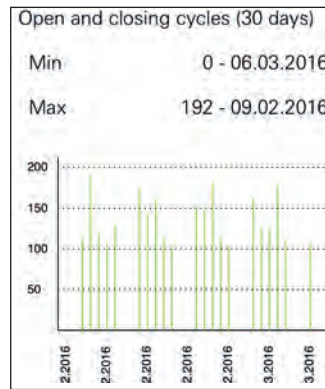

Washbasin Floor 2	
Monitoring	
Automatic flushing	
Counter total	1
Next flush in	22:05
Last flush	
Date	07.03.2016
Time	10:53
Runtime	60 sec

Open and closing cycles	
Counter total	4120
Since Usage Reset	4120
Last Usage Reset	---
Average (in total)	96
Average (30 days)	95
Last operation	
Date	07.03.2016

Water consumption	
Runtime (total)	133 min
Quantity (total)	758 l
Flow straightener	5,7 l/min
Operating hours total	1017 h
Thermal disinfection	
Counter total	1
Since Usage Reset	1

Thermal disinfection	
Counter total	1
Since Usage Reset	1
Last Usage Reset	---
Last thermal disinfection	
Date	07.03.2016
Time	13:28
Runtime	4 min

Configuration

Configuration	
Range detection zone	6
Running time after last detection	1 sec
Maximum running time	60 sec
Automatic flushing	☒

Next flush in	22:05
Runtime	60 sec
Interval	24 h
Automatic flushing mode	☒ USAGE-DEPENDENT ☐ USAGE-INDEPENDENT

Start flushing	---
Cleaning mode	☒
Runtime	180 sec
Lock preset program mode	☐
Thermal disinfection runtime	4 min

Thermal disinfection runtime	4 min
START	
Service	
SEND	

Service

Service	
Model name	BASIN MIXER
Software version	129
Serial number	M018149150016
Date of production	49 15

Power cut	9
Switch product off	
Direct	START
Time-controlled	☐
Test mode	START
FACTORY RESET	

Time-controlled	☐
Test mode	START
FACTORY RESET	
USAGE RESET	
SEND	

Conditions de système requises

Apple* iPhone 5/6, iPad 2/3/4/ Air/Air 2, iPad mini 2/3
Système d'exploitation Apple : iOS 8.0 et ultérieur (32/64 bits)
Android
écran 4 pouces, OS 4.3.x-5.x

Les terminaux mobiles et l'application GROHE IR Remote** ne sont pas fournis et doivent être achetés auprès d'un revendeur / distributeur Apple autorisé ou sur iTunes ou Google Play Store.

* Apple, le logo Apple, iPod, iPod Touch, iPhone et iTunes sont des marques déposées d'Apple Inc., enregistrées aux États-Unis et dans d'autres pays. Apple se dégage de toute responsabilité concernant le fonctionnement de cet appareil ou sa conformité aux normes de sécurité et réglementations.

** Disponible gratuitement dans iTunes Store ou Google Play Store.