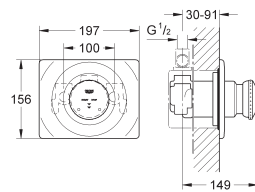

36 121 000

Chromé

618,00

Contromix Surf
Robinetterie temporisée
Avec mitigeur
GROHE StarLight chrome éclatant et durable

GROHE EcoJoy économie d'eau
Fonction stop éco
Limiteur de température
Durée d'écoulement réglable en continu de 5 à 40 sec.
Plaque de finition en ABS chromé
Clapets anti-retour
Filtres intégrés
Set de montage final
(prévoir set de pré-montage 36 122)
Livré sans le corps encastré