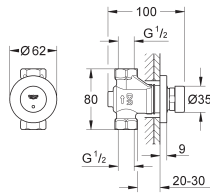

36 268 000

Chromé

84,50

Euroeco Cosmopolitan T
Robinetterie temporisée pour Douche
Montage mural encastré

Ensemble complet façade et corps

Pour eau froide ou prémitigée

Marquage bleu/rouge - monofluide

GROHE StarLight chrome éclatant et durable

3 débits ajustables : court - moyen - long (paramétrage d'usine : court)

Approximativement : 7, 15, 30 sec. (selon la pression)