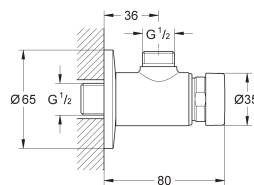

36 267 000

Chromé

81,00

Euroeco Cosmopolitan T
Robinetterie temporisée

Montage mural apparent

Marquage bleu/rouge - monofluide

GROHE StarLight chrome éclatant et durable

3 débits ajustables : court - moyen - long (paramétrage d'usine : court)

Approximativement : 7, 15, 30 sec. (selon la pression)

Rosace