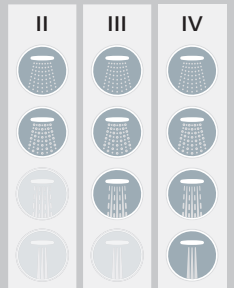

Hose Length  
1750 mm

**Available spray plates**

**RAIL SETS**

Rail length  
600 | 900 mm

Available with  
GROHE EasyReach™  
storage

**Available spray plates**

**WALL HOLDER SET** (adjustable)

Hose Length  
1750 mm

**Available spray plates**

**RAIL SET**

Rail length  
600 mm

With  
GROHE EasyReach™  
storage

**Available spray plates**