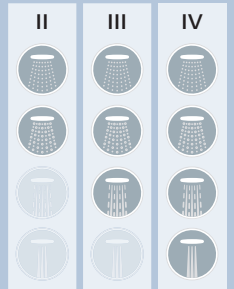

HAND SHOWERS

**ER SETS** (non-adjustable)

Hose Length  
1250 | 1500 | 1750 mm

**Available spray plates**

**WALL HOLDER SETS** (adjustable)

Hose Length  
1750 mm

**Available spray plates**

**RAIL SETS**

Rail length  
600 | 900 mm

Available with  
GROHE EasyReach™  
storage

**Available spray plates**

**ER SETS** (non-adjustable)

Hose Length  
1250 | 1500 | 1750 mm

**Available spray plates**

**WALL HOLDER SETS** (adjustable)