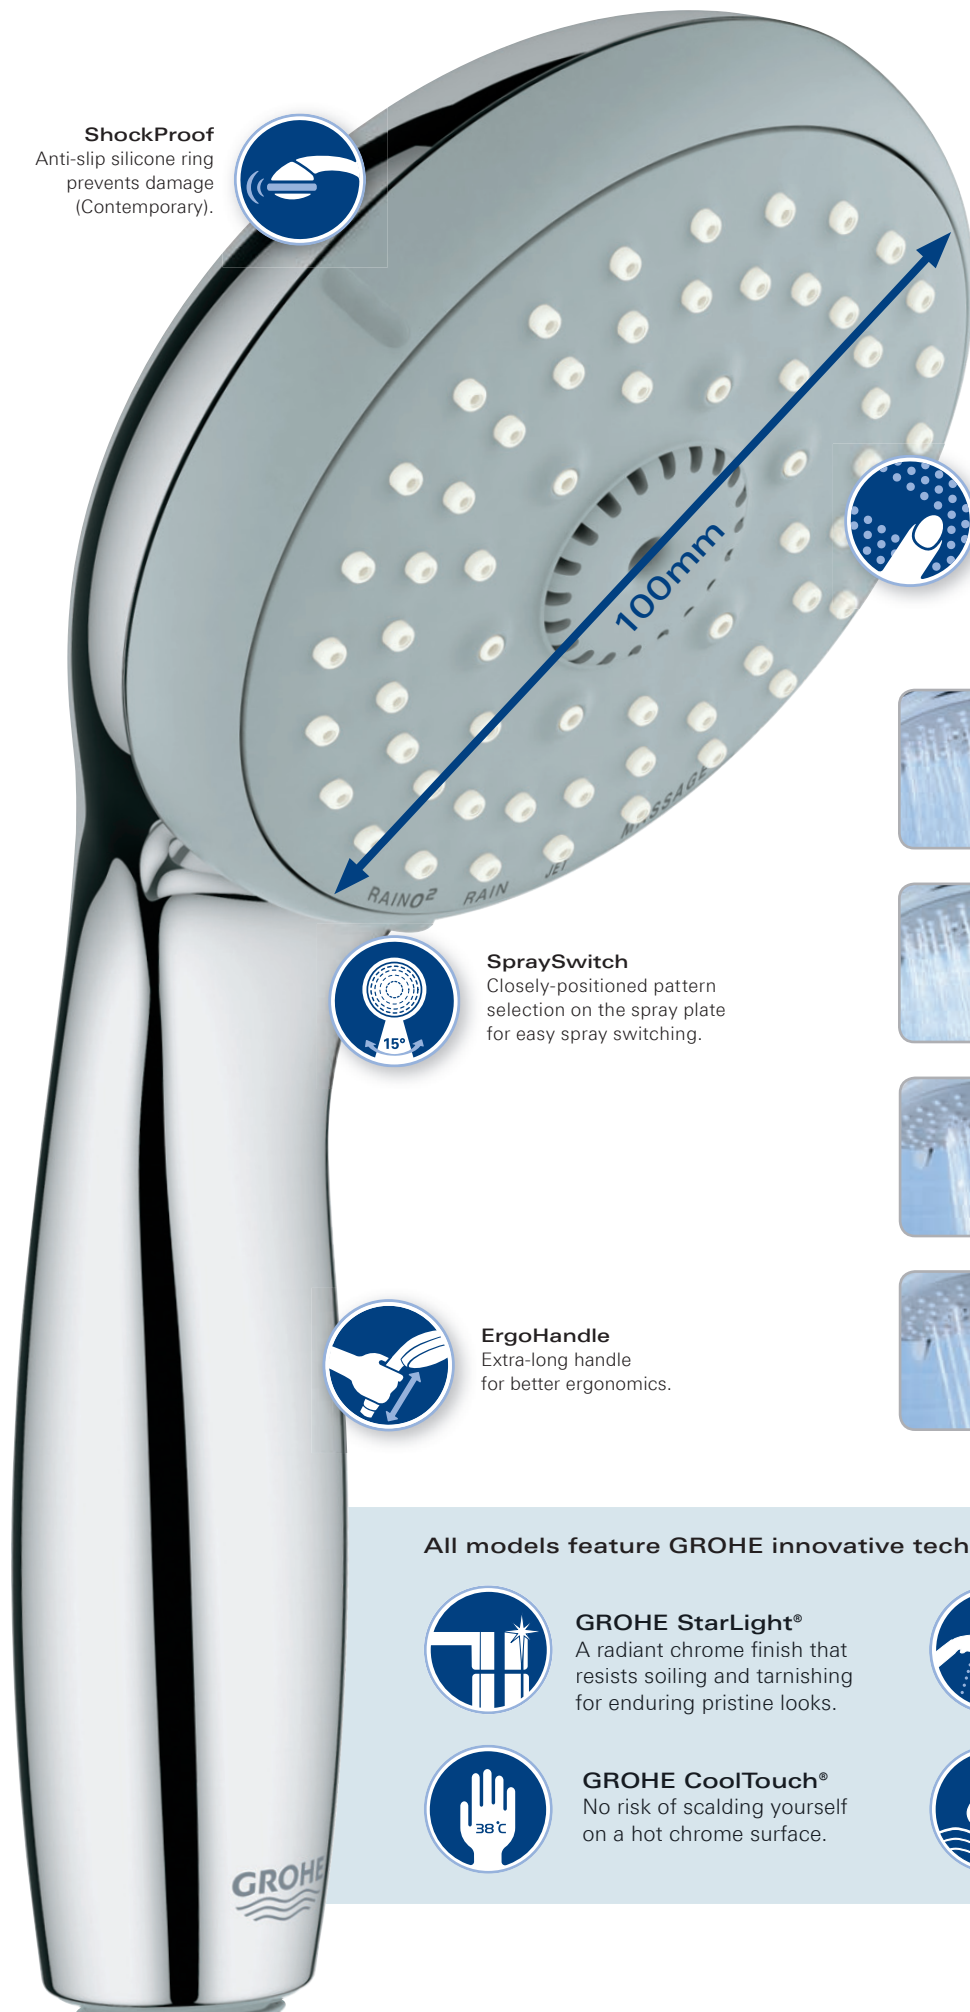

PERFORMANCE REINVENTED

ShockProof

Anti-slip silicone ring prevents damage (Contemporary).

Ø 100 mm

100 mm spray face for bigger shower enjoyment.

SpeedClean

Remove lime scale with a single wipe.

SpraySwitch

Closely-positioned pattern selection on the spray plate for easy spray switching.

ErgoHandle

Extra-long handle for better ergonomics.

Rain

A wide, luxurious and delicate spray to soothe the skin. Mimicking warm summer rain, the spray provides a full and even coverage.

GROHE Rain O²

A soft, smooth and wide spray based on our original Rain spray. Air is drawn into the shower head and mixed with the water for a wider and fuller spray.

Massage

A pulsating spray pattern for a stimulating massage.

Jet

A focused circular spray, which delivers a refreshing burst of water. Ideal for stimulating the skin or simply cleaning the bathtub or shower.

All models feature GROHE innovative technology

GROHE StarLight®

A radiant chrome finish that resists soiling and tarnishing for enduring pristine looks.

GROHE DreamSpray®

Even distribution of water for a perfect spray.

GROHE CoolTouch®

No risk of scalding yourself on a hot chrome surface.

GROHE EcoJoy™

Less water. Perfect flow. (9.4l/min variants)

GROHE