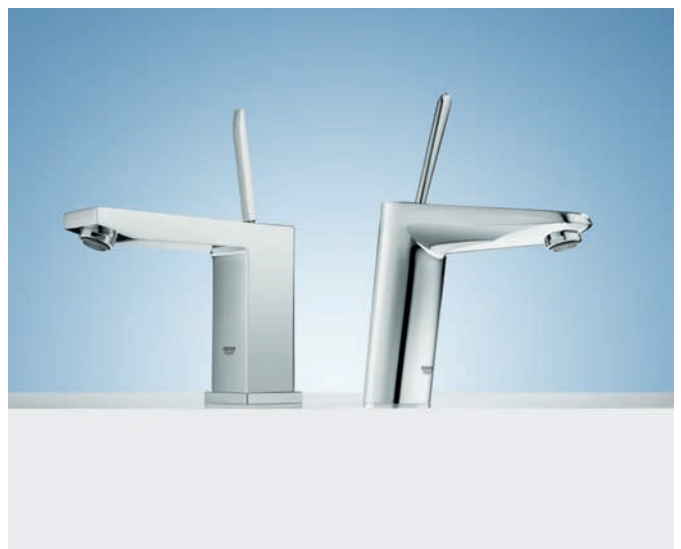

# GROHE FEATHERCONTROL

**Tap operation that is as light as a feather.** Smooth joystick handling for effortless precision and ultimate convenience to last a lifetime. The brand new GROHE FeatherControl cartridge brings joystick control to a whole new level. Using state-of-the-art coated ceramic discs and an innovative sealing, the GROHE engineers have created a joystick cartridge with a wider volume and temperature angle – for a more precise control – with the same silky smooth operation as our renowned GROHE SilkMove® cartridge. Only GROHE mixers deliver the unique GROHE FeatherControl experience. The solid smooth handling of our joystick-lever mixers perfectly expresses the quality and superiority of our brand.brand.

Effortless fingertip control and silky smooth operation, thanks to the superior ceramic disc-coating.

The wide FeatherControl temperature angle ensures more precise temperature control.

Even after years GROHE FeatherControl guarantees the same smooth operation as on day one.