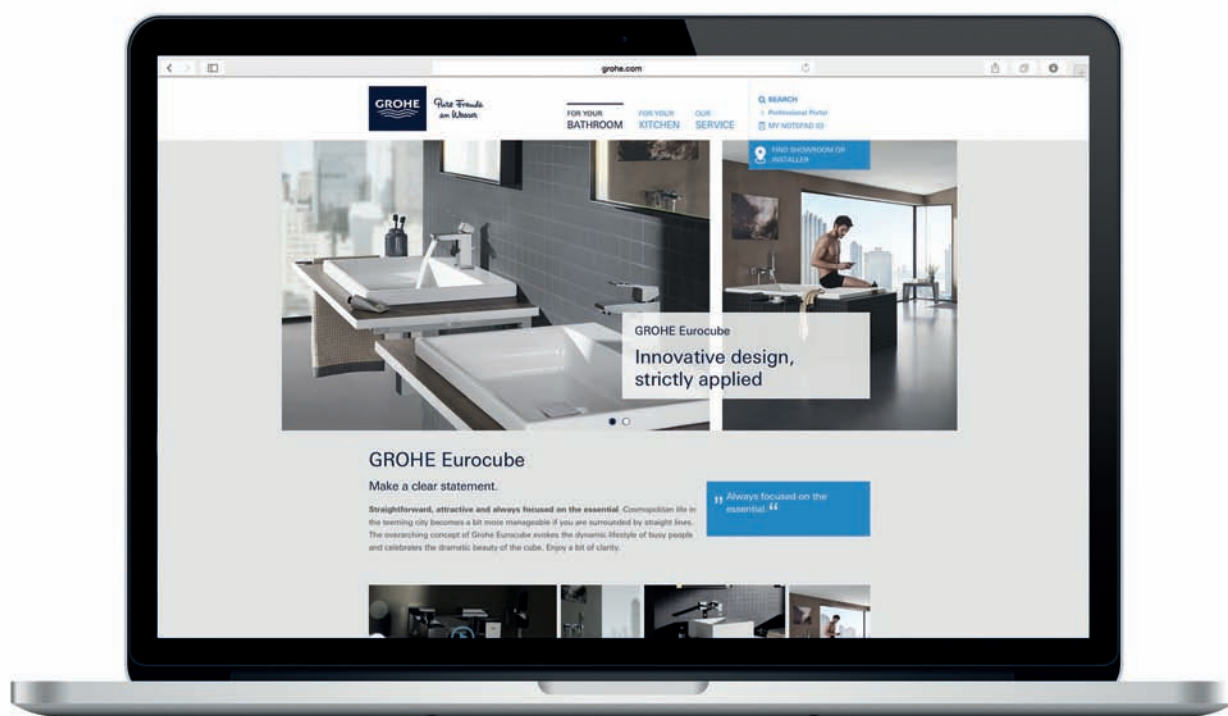

GROHE.COM/UK

Follow us

FOR FURTHER INFORMATION PLEASE VISIT OUR WEBSITE WWW.GROHE.COM/UK.

GROHE UK
World Business Centre 2
Newall Road
London Heathrow Airport
Middlesex, TW6 2SF