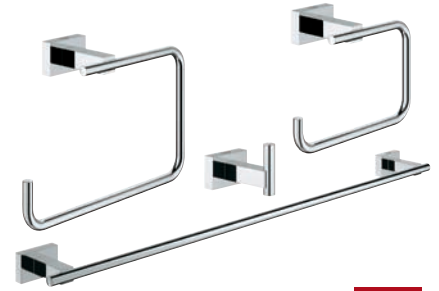

40 623 001
Spare Toilet paper holder

NEW

40 778 001
Master Bathroom Accessories Set

NEW