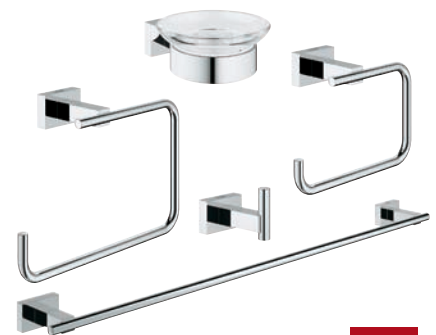

# GROHE Essentials Cube Accessories

**40 756 001**  
Holder + Soap dispenser

**40 755 001**  
Holder + Crystal glass

**40 754 001**  
Holder + Soap dish

**40 512 001**  
Multi-towel rack 600 mm

**40 510 001**  
Towel ring

**40 624 001**  
Double towel bar 439 mm

**40 511 001**  
Robe hook

**40 507 001**  
Toilet paper holder

**40 623 001**  
Spare Toilet paper holder

**40 514 001**  
Grip

**40 509 001**  
Towel rail 600mm

NEW

**40 777 001**  
Guest Bathroom Accessories Set

NEW

**40 778 001**  
Master Bathroom Accessories Set

**40 513 001**  
Toilet brush set

NEW

**40 757 001**  
City Restroom Accessories Set

NEW

**40 758 001**  
Master Bathroom Accessories Set