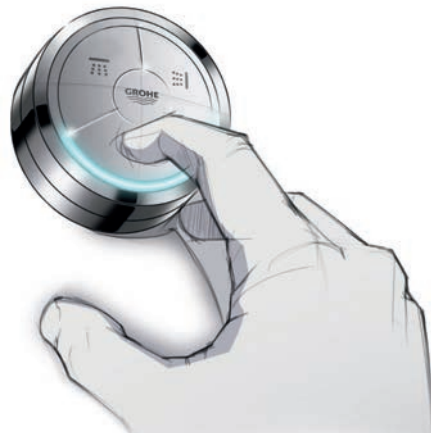

GROHE TECHNOLOGY GERMAN ENGINEERING

GROHE F-Digital fuses award-winning design with reliable GROHE technologies. Simple, intuitive, precise operation with smart features such as warm up mode and memory function. Relax, knowing that the water temperature will always be exactly to your liking – thanks to our best-in-class thermostat technology.

UNIQUE FEATURES AT THE PUSH OF A BUTTON

Memory Function

Actual settings are saved and recalled every time the basin mixer or shower is switched on again. One touch bath fill to your preset level and temperatures.

Pause Function

Pause the water flow and restart it with exactly the same flow rate and temperature – saving water and energy e.g. while shampooing.

Warm-Up Mode

When pre-set temperature is reached water supply stops automatically and the illuminated ring flashes – ready to step into your perfect shower.

SafeStop

Safety lock protects against scalding. Safe thermostatic showering every time.

AWARD-WINNING DESIGN

reddot design award
best of the best 2011