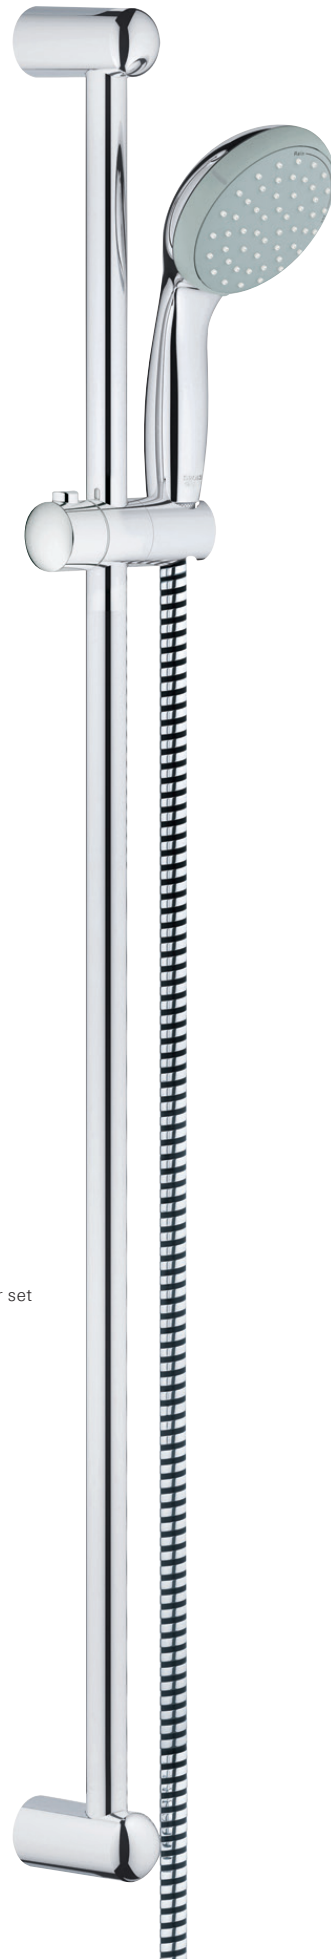

VISIT US ONLINE

[BATHROOM >](#)

GROHTHERM 1000

34 143 003
Thermostatic shower mixer

GROHTHERM 1000 HIGHLIGHTS

FIND MORE PRODUCTS ONLINE.

34 256 003
Thermostatic shower mixer
with New Tempesta 100 shower set
with 900 mm rail
34 151 003
with 600 mm rail