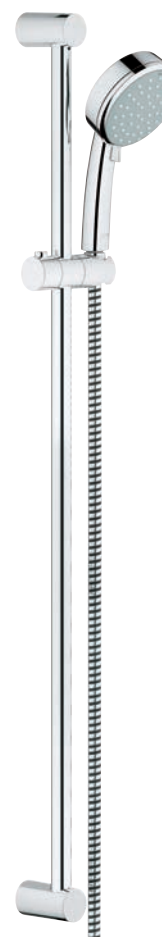

27 788 001
Shower set
with hand shower 2-spray
rail 900 mm