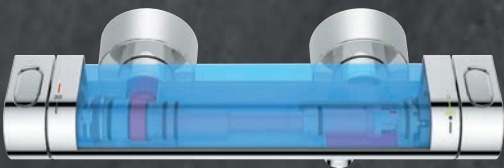

GROHE

GROHE COOLTOUCH

SAFETY FIRST WITH 100 % GROHE COOLTOUCH.

GROHE's CoolTouch technology ensures that the entire outer surface never exceeds your preferred shower temperature. By designing our thermostats to include an innovative cooling channel, we have created a barrier between the hot water and the chrome surface - so it's never too hot to handle. On top, Grohtherm 3000 and 2000 feature GROHE CoolTouch wall unions to perform 100 % GROHE CoolTouch for safety surround. This safety measure is especially useful for children, who can not always judge whether something they touch is dangerously hot.