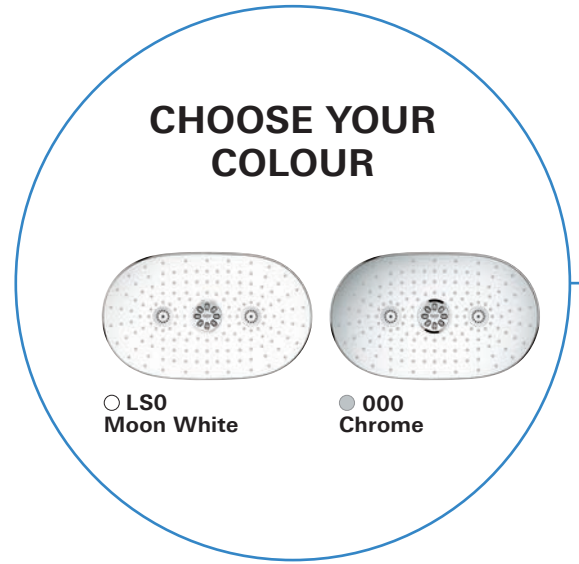

26 254 000 / LSO + 26 264 001
Rainshower 360 Duo
Head shower Set
including shower arm
Head shower sprays: GROHE
PureRain/ GROHE Rain O² spray*
+ TrioMassage
450 mm shower arm
+ separate rough-in

26 450 000 / LSO + 26 264 001
Rainshower 360 Mono
Head shower Set
including shower arm
Head shower spray: GROHE PureRain/
GROHE Rain O² spray*
450 mm shower arm
+ separate rough-in

**26 443 000 / LSO
+ 26 449 000 + 26 264 001**
Rainshower SmartControl 360 Duo
Combi shower system with
thermostat, exposed/concealed
Head shower sprays: GROHE
PureRain/GROHE Rain O² spray*
+ TrioMassage
Hand shower sprays:
Rain/ GROHE Rain O² spray
+ separate concealed body
+ separate rough-in

**26 446 000 / LSO
+ 26 449 000 + 26 264 001**
Rainshower SmartControl 360 Mono
Combi shower system with
thermostat, exposed/concealed
Head shower spray: GROHE PureRain/
GROHE Rain O² spray*
Hand shower sprays:
GROHE Rain O², Rain,
Bokoma Spray, Jet
+ separate concealed body
+ separate rough-in

34 713 000 + 26 449 000
Combi thermostatic shower mixer
with 3 valves, exposed/concealed
wall mounted
+ separate concealed body

34 714 000 + 26 449 000
Combi thermostatic shower mixer
with 2 valves, exposed/concealed
wall mounted
+ separate concealed body

* to be decided at first installation;
factory default setting: GROHE PureRain