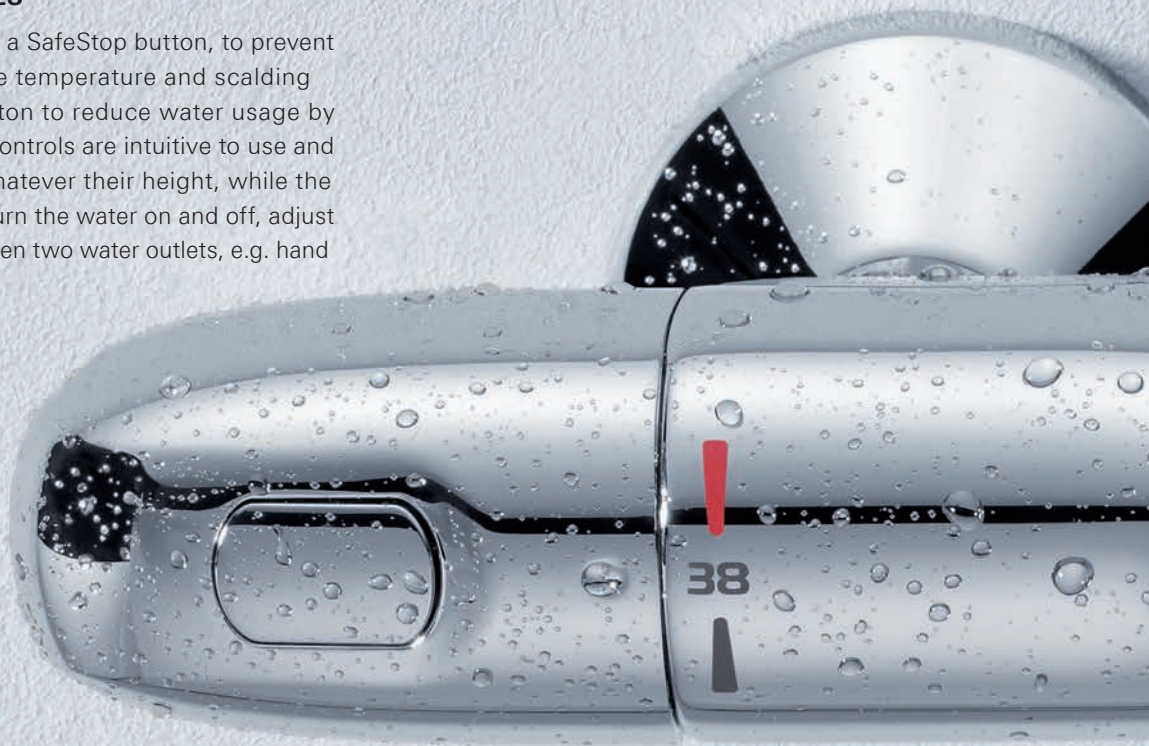

COMFORT, SAFETY, SAVINGS

We've all been there before. You've just stepped into the shower when someone else in the house either turns on a faucet or flushes the toilet; suddenly the temperature of your shower plummets or becomes scalding hot – leaving you with soap in your eyes as you try to manually adjust the temperature back to a comfortable level. Install a GROHE thermostat and you can be sure of a safe and enjoyable showering experience every time.

USER-FRIENDLY FEATURES

Our thermostats also feature a SafeStop button, to prevent children from turning up the temperature and scalding themselves, and an EcoButton to reduce water usage by up to 50 %. Our EasyLogic controls are intuitive to use and cater to the entire family, whatever their height, while the AquaDimmer allows you to turn the water on and off, adjust the flow rate and divert between two water outlets, e.g. hand shower and bath spout.