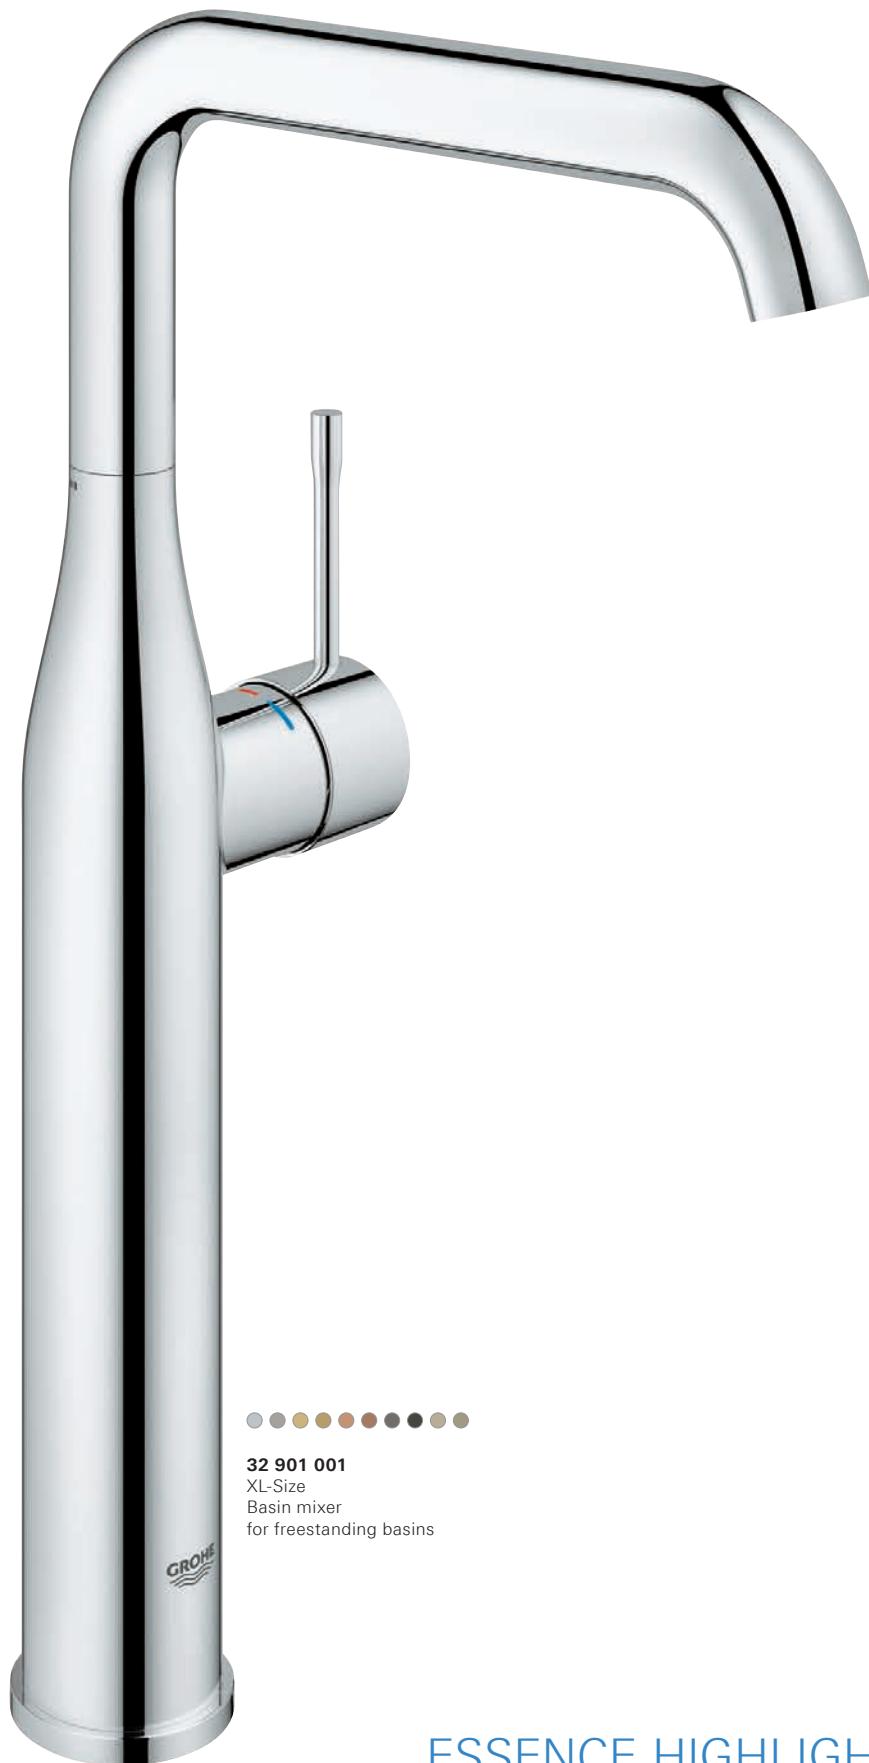

32 901 001
XL-Size
Basin mixer
for freestanding basins

ESSENCE HIGHLIGHTS

FIND MORE PRODUCTS ONLINE.