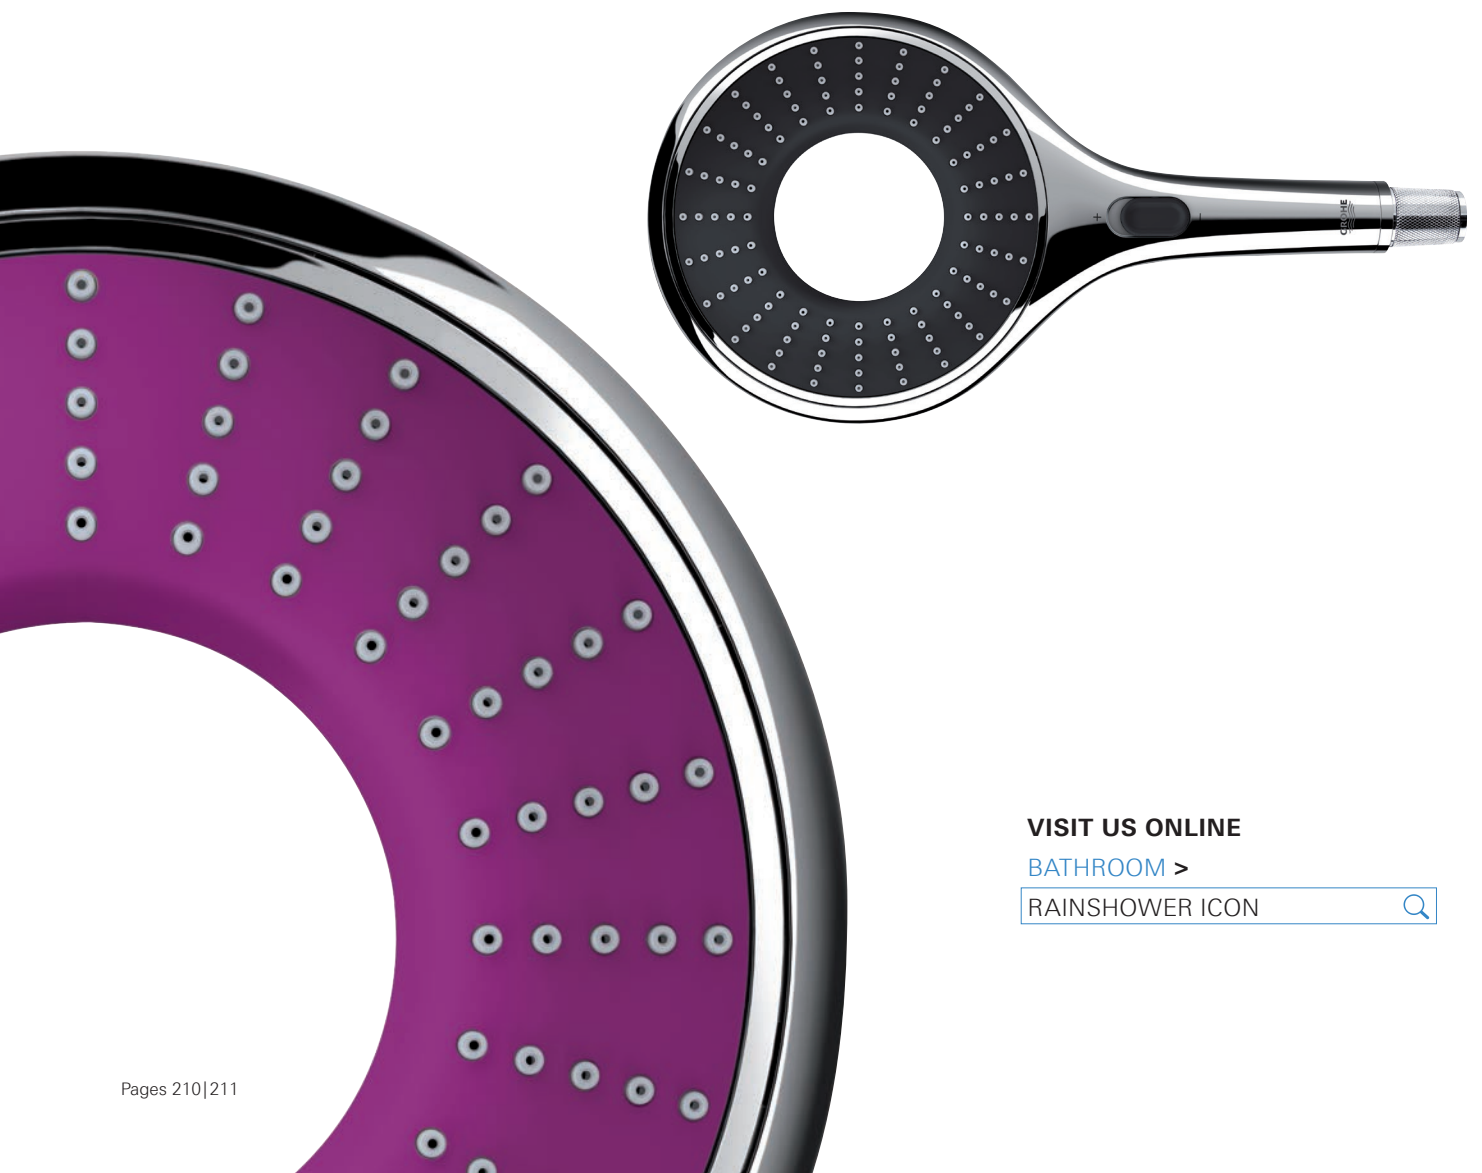

VISIT US ONLINE

[BATHROOM >](#)

RAINSHOWER ICON