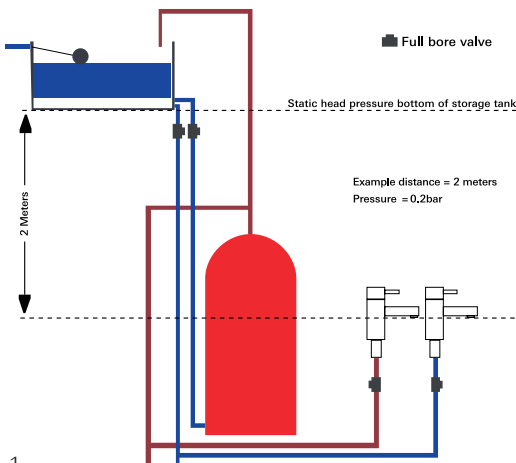

GRAVITY FED SYSTEMS

Measure from the base of the cold water tank to the exact position of where the water is coming out from in a vertical measurement (if it's a shower it will be to where the shower head is or if it's a tap to where the spout of the tap finishes). For each meter in vertical distance you will have 0.1bar in pressure. So if you select a kitchen tap that requires 0.5 bar pressure then you will need 5 meters in vertical distance, if you select a basin tap that requires 0.2bar then you will require 2 meters as you will see in the below drawing.