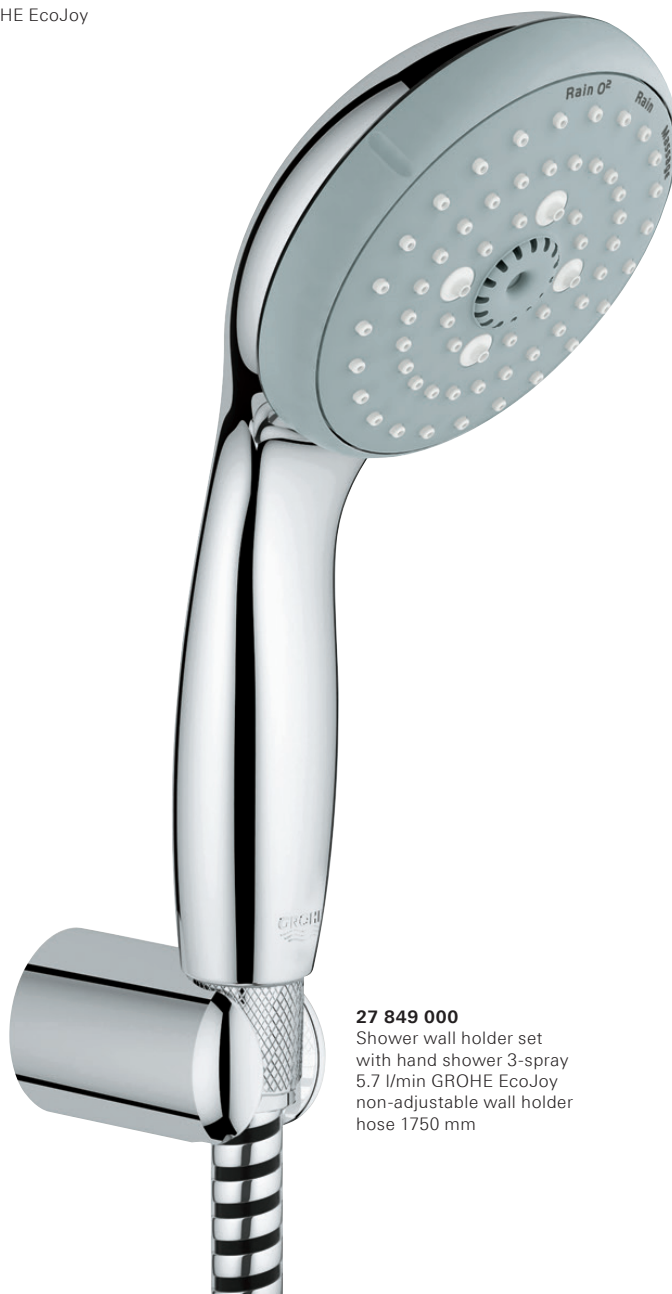

NEW TEMPESTA 100 HIGHLIGHTS

FIND MORE PRODUCTS ONLINE.

28 593 001
Shower set
with hand shower 4-spray
rail 600 mm
with GROHE EasyReach tray
28 436 001
with 9.5 l/min. GROHE EcoJoy

27 849 000
Shower wall holder set
with hand shower 3-spray
5.7 l/min GROHE EcoJoy
non-adjustable wall holder
hose 1750 mm