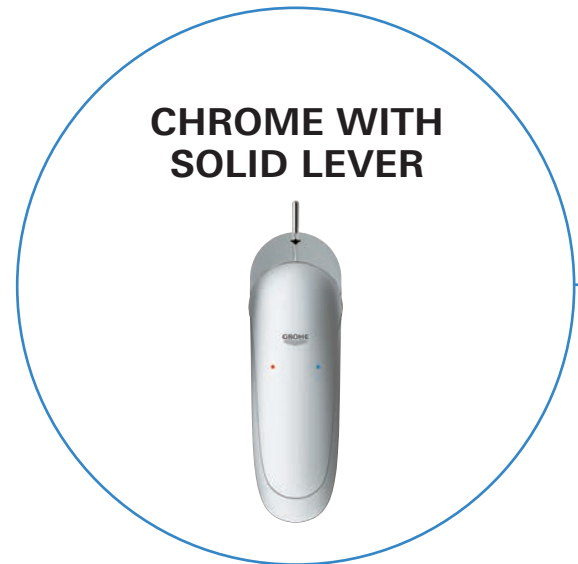

23 709 003
S-Size
Basin mixer
with pop-up waste set
and GROHE SilkMove ES

23 718 003
L-Size
Basin mixer
with pop-up waste set

23 719 003
XL-Size
Basin mixer
for freestanding basins
smooth body

23 720 003
S-Size
Bidet mixer
with pop-up waste set
23 721 003
retractable chain