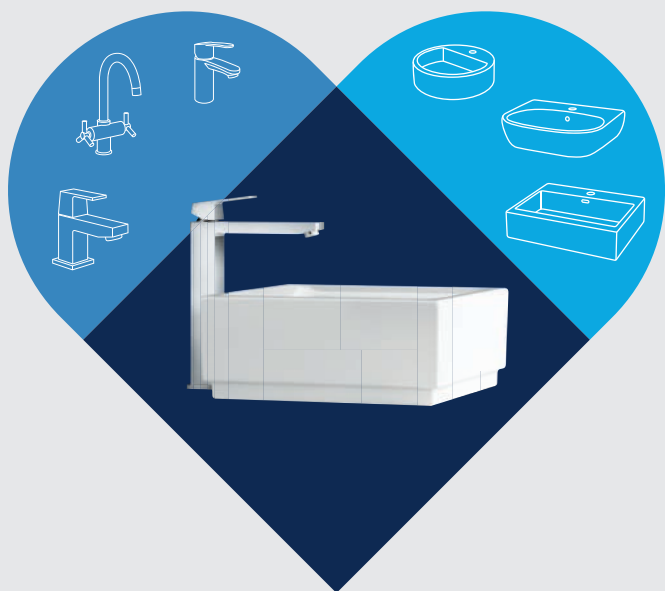

ABOUT GOOD AND PERFECT INTERACTION.

Do you not only want a combination of washbasin and fitting, but also a perfectly matched complete bath solution? No problem: In addition to the test criteria of 'design,' 'comfort' and 'water flow', the new criterion 'completeness' considers the complete GROHE product portfolio, which was matched to fit 100% by the GROHE in-house design team. Only those combinations which have achieved three stars in the category 'completeness' may be designated a PerfectMatch. Whether washbasin, fitting, shower solution or accessory, everything here is a perfect match. From now on, it will be particularly easy to find a complete bathroom solution thanks to GROHE PerfectMatch. Harmony between technology, appearance and style are guaranteed.

Enjoy the pure anticipation of water:
your own personal dream bathroom
is only a few pages and clicks away:
grohe.com/bestmatch

Apple, the Apple logo, iPad, and iPhone are trademarks of Apple Inc., registered in the U.S. and other countries. App Store is a service mark of Apple Inc. Google Play is a trademark of Google Inc.