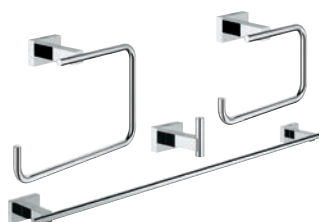

40 756 001
Bundle of Holder + Soap dispenser

40 755 001
Bundle of Holder + Crystal glass

40 754 001
Bundle of Holder + Soap dish

40 394 001
Soap dispenser

40 372 001
Crystal glass

40 368 001
Soap dish

40 508 001
Holder for Glass, Soap dish
or Soap dispenser

40 777 001
Guest Bathroom Accessories Set
Bundle of 40 511 001 + 40 509 001
+ 40 507 001

40 757 001
City Restroom Accessories Set
Bundle of 40 511 001 + 40 507 001
+ 40 513 001