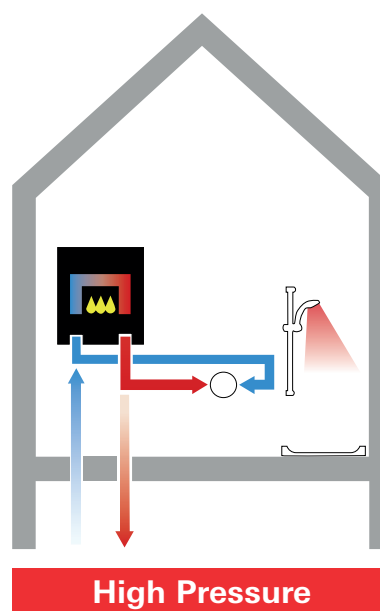

How does it work?

- 1 - Cold water delivered at mains pressure (min 1.5 bar & 20L/min)
- 2 - Water passes to a cylinder where it is heated by a boiler circuit flow
- 3 - An expansion vessel replaces the storage tank in loft to deal with expansion
- 4 - The water pressure is determined by mains pressure Fig 4

COMBINATION BOILER WATER SYSTEM

Your home has:

- A combination boiler for hot water on demand (usually located in the kitchen)
- NO storage tanks
- NO shower pump

How does it work?

- 1 - Cold water delivered at mains pressure (min 1.0 bar to boiler & cold supply)
- 2 - Water is heated as it travels through the combination boiler providing hot water on demand
- 3 - The pressure is dictated by the incoming mains & flow of water is determined by the power of the selected boiler Fig 5