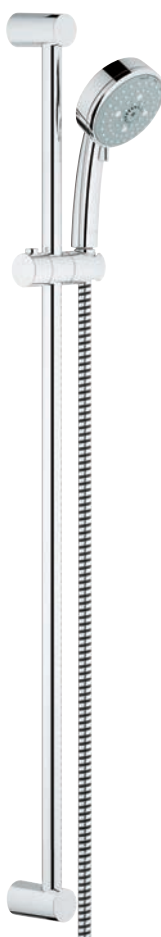

27 790 001
Shower set
with hand shower 4-spray
rail 900 mm