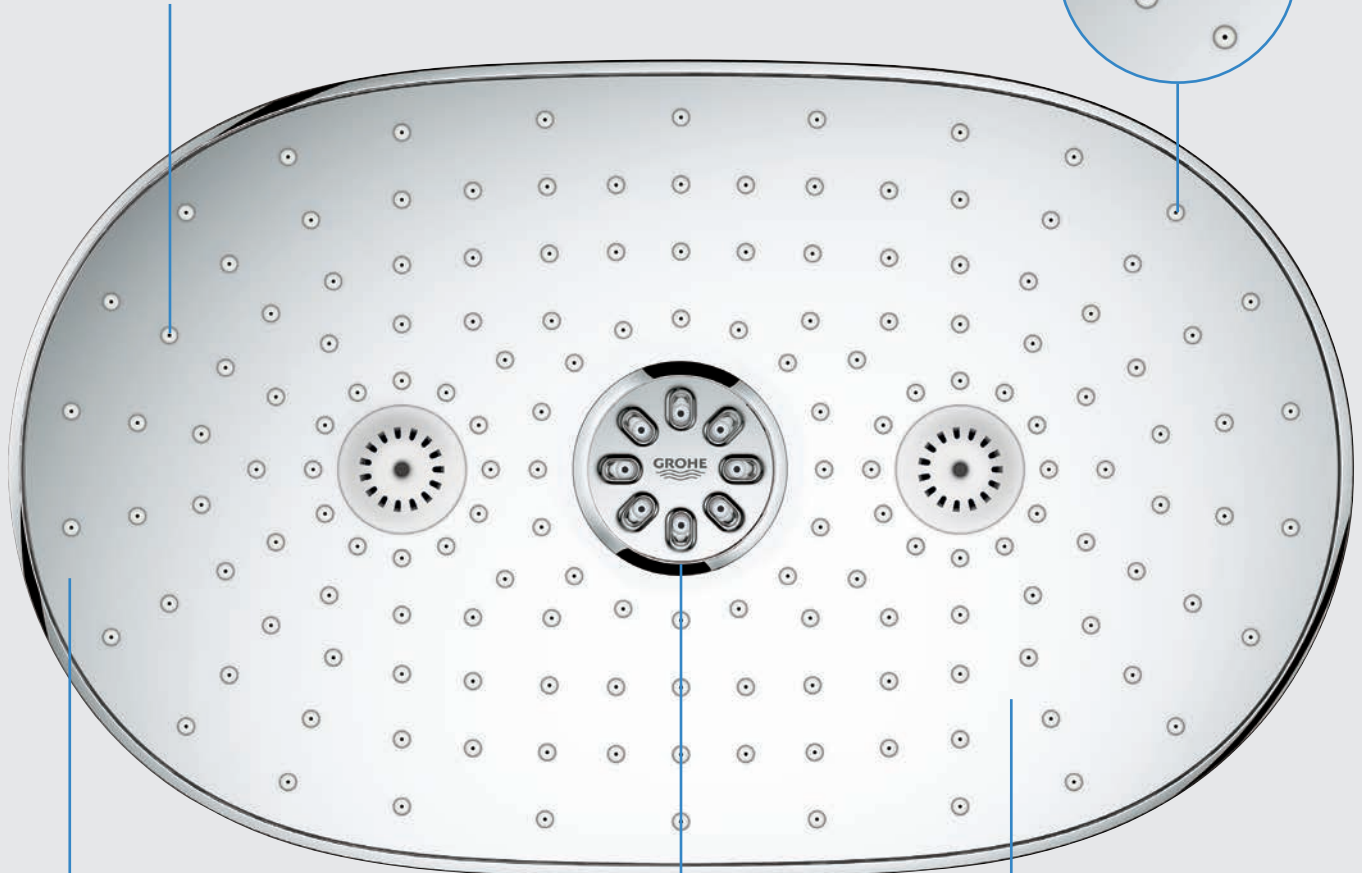

**GROHE RAINSHOWER 360
HEADSHOWER**

GROHE PureRain/GROHE Rain O²
spray as preset function

Improved SpeedClean nozzles