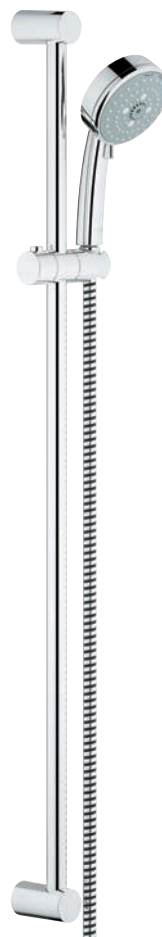

27 789 001
Shower set
with hand shower 3-spray
rail 900 mm