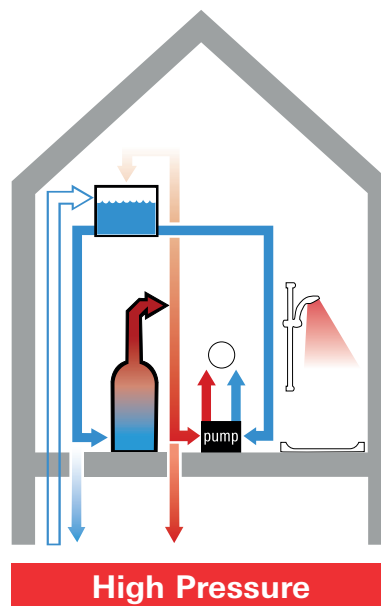

Your home has:

- A cold water storage tank in the loft
- A hot water cylinder (usually in an airing cupboard)
- NO shower pump

How does it work?

- 1 - Cold water is fed to a storage tank in the loft .
- 2 - Water passes to a cylinder where it is heated by a boiler circuit flow
- 3 - The pressure of water is determined by distance from the bottom of cold water tank to the top of highest outlet Fig 2

BOOSTED GRAVITY FED WATER SYSTEM

Your home has:

- A cold water storage tank in the loft
- A hot water cylinder (usually in an airing cupboard)
- An additional booster pump

How does it work?

- 1 - Cold water is fed to a storage tank in the loft .
- 2 - Water passes to a cylinder where it is heated by a boiler circuit flow
- 3 - The pressure of water is determined by a separately installed pump (1-3 bar/dynamic) Fig 3

How does it work?

- 1 - Cold water delivered at mains pressure (min 1.5 bar & 20L/min)
- 2 - Water passes to a cylinder where it is heated by a boiler circuit flow
- 3 - An expansion vessel replaces the storage tank in loft to deal with expansion
- 4 - The water pressure is determined by mains pressure Fig 4