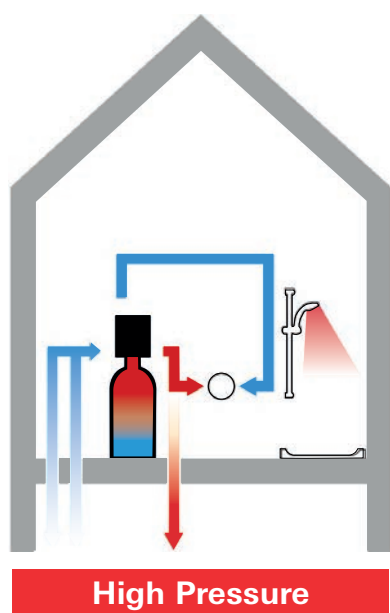

Fig 4

MAINS HIGH PRESSURE WATER SYSTEM

Your home has:

- An unvented cylinder with an expansion vessel (usually located in a garage or service cupboard)
- NO cold water tank in the loft
- NO shower pump

How does it work?

1. 1 - Cold water delivered at mains pressure (min 1.5 bar & 20L/min)
2. 2 - Water passes to a cylinder where it is heated by a boiler circuit flow
3. 3 - An expansion vessel replaces the storage tank in loft to deal with expansion
4. 4 - The water pressure is determined by mains pressure Fig 4

COMBINATION BOILER WATER SYSTEM

Your home has:

- A combination boiler for hot water on demand (usually located in the kitchen)
- NO storage tanks
- NO shower pump

How does it work?

1. 1 - Cold water delivered at mains pressure (min 1.0 bar to boiler & cold supply)
2. 2 - Water is heated as it travels through the combination boiler providing hot water on demand
3. 3 - The pressure is dictated by the incoming mains & flow of water is determined by the power of the selected boiler Fig 5