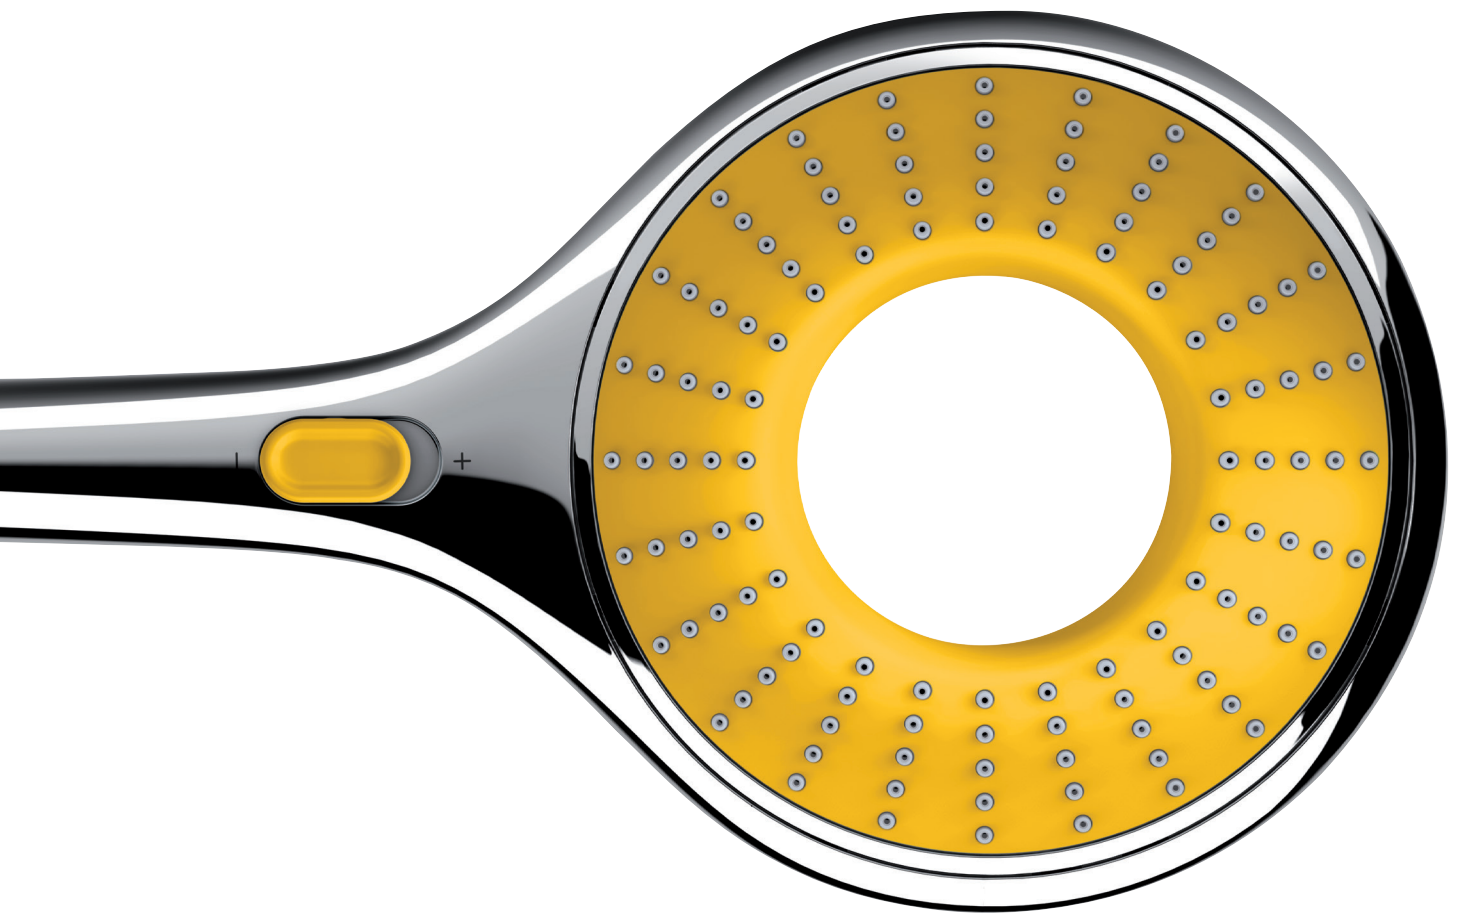

VISIT US ONLINE

[BATHROOM >](#)

RAINSHOWER ICON