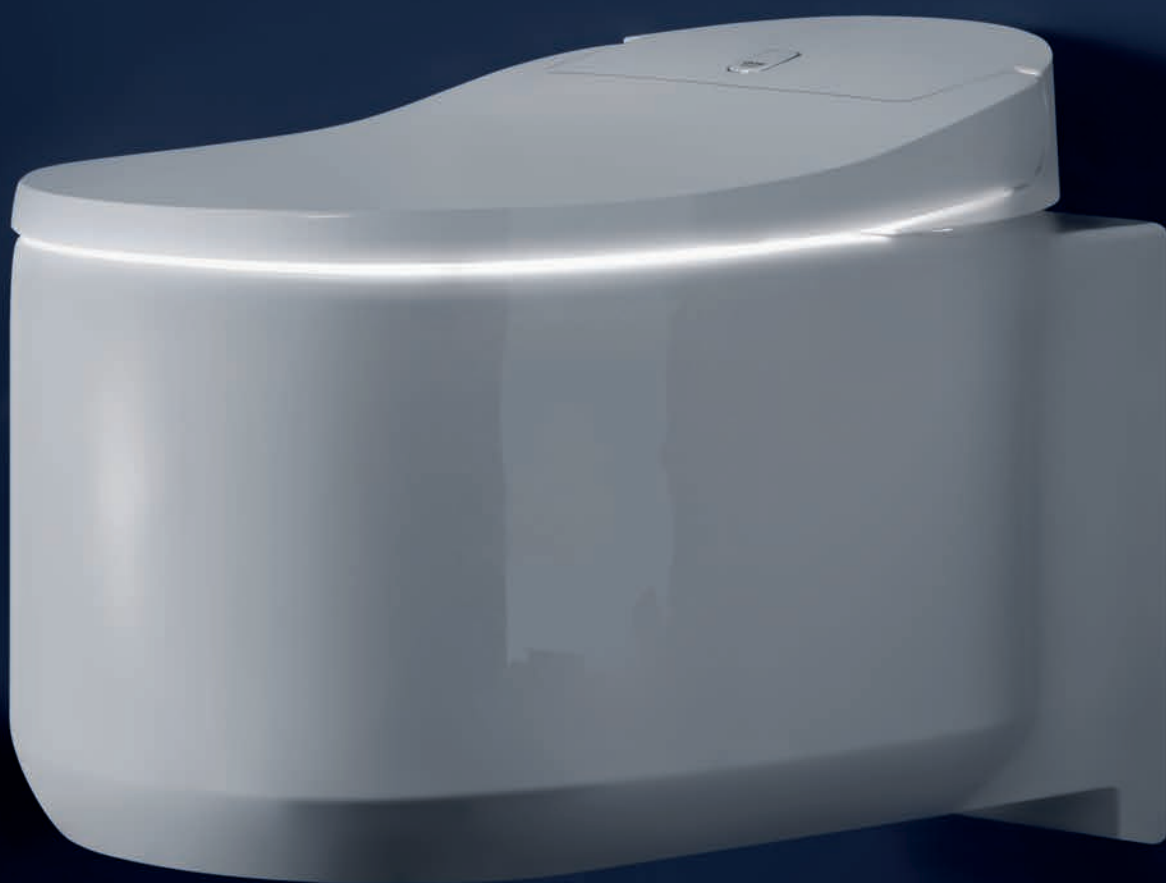

INTELLIGENT CARE

INTRODUCING THE NEW CLEAN: GROHE SENSIA ARENA

DESIGN THAT CARES

Good design should be instinctive to use, with form and function marrying perfectly to create objects that make you feel instantly at home. Our design for the new GROHE Sensia Arena is pure and fuss-free. We've designed it with clean lines that leave dirt nowhere to hide, its smooth shape a model of discreet elegance. It includes details that will give you a subtle sense of comfort, from the nightlight that guides you through the bathroom after dark to the automatic open and close feature of the lid, each one carefully thought out to make you feel looked after and secure. For its sleek silhouette to its technologically advanced finish we believe that with the Sensia Arena we've set the benchmark for the future of personalized, clean comfort.