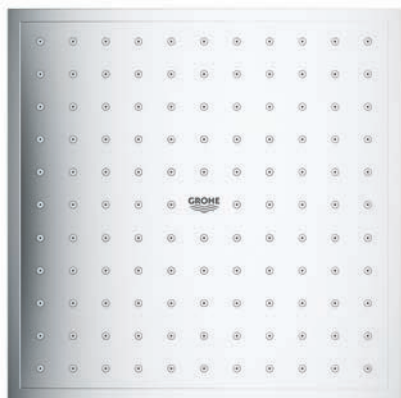

Euphoria Cube 150