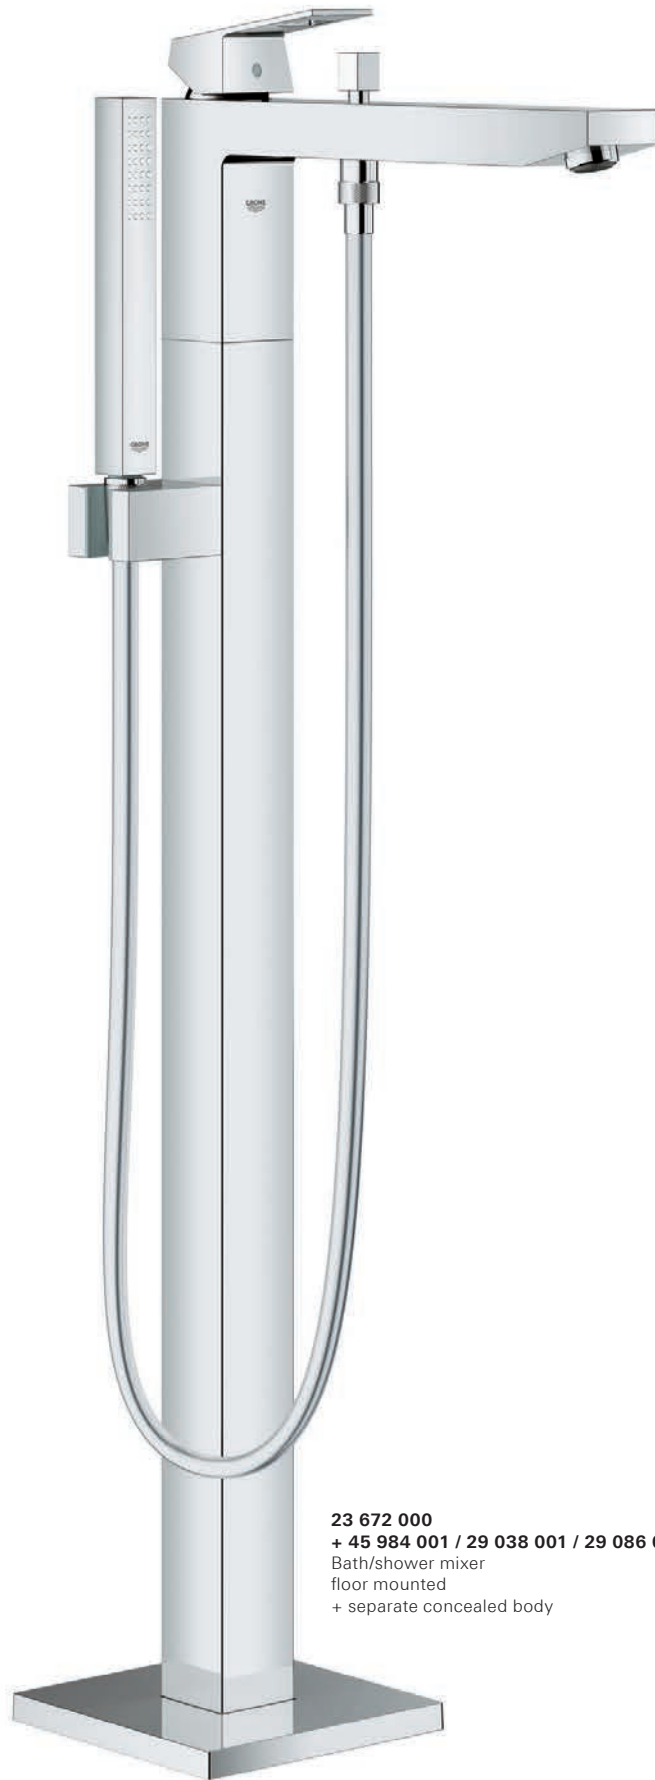

● BE1 | Polished Nickel
● EN1 | Brushed Nickel

GROHE **EUROCUBE**

MAKE A CLEAR STATEMENT

Straightforward, attractive and always focused on the essential. Cosmopolitan life in the teeming city becomes a bit more manageable if you are surrounded by straight lines. The overarching concept of GROHE Eurocube evokes the dynamic lifestyle of busy people and celebrates the dramatic beauty of the cube. Enjoy a bit of clarity.

VISIT US ONLINE

[BATHROOM >](#)

23 406 000
XL-Size
Basin mixer
for freestanding basins

20 351 000
M-Size
3-hole Basin mixer
with pop-up waste set

23 672 000
+ 45 984 001 / 29 038 001 / 29 086 001
Bath/shower mixer
floor mounted
+ separate concealed body