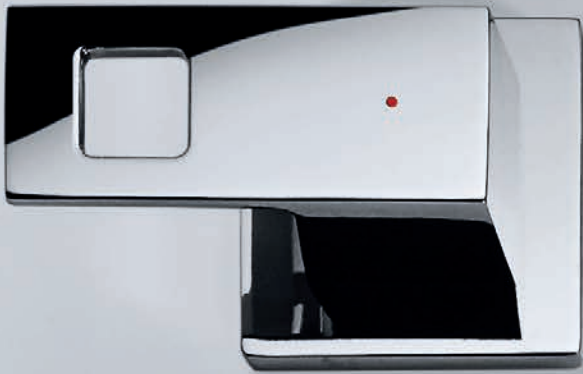

20 351 000
M-Size
3-hole Basin mixer
with pop-up waste set