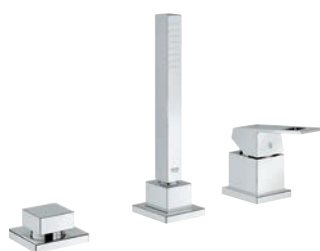

19 966 000
3-hole bath combination
for use with Talentofill
(28 990 000 / 28 991 000)