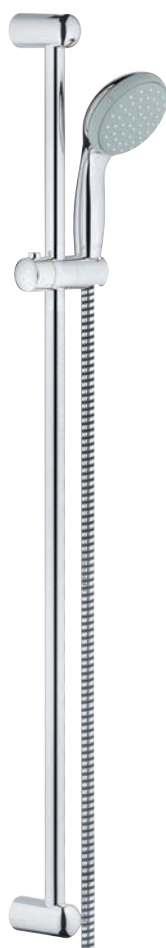

27 854 000
Shower set
with hand shower 1-spray
rail 900 mm
27 925 000
with 9.5 l/min. GROHE EcoJoy