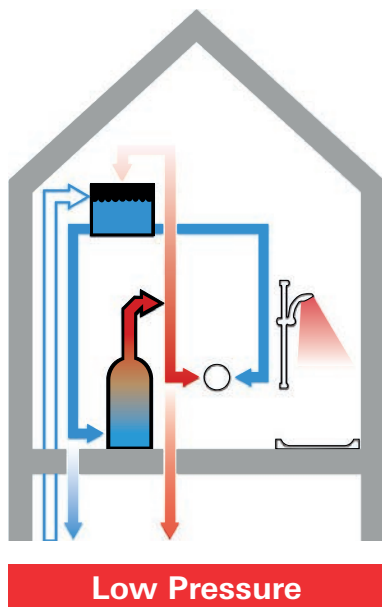

Fig 2

GRAVITY FED (LOW PRESSURE) SYSTEMS

Your home has:

- A cold water storage tank in the loft
- A hot water cylinder (usually in an airing cupboard)
- NO shower pump

How does it work?

1. 1 - Cold water is fed to a storage tank in the loft .
2. 2 - Water passes to a cylinder where it is heated by a boiler circuit flow
3. 3 - The pressure of water is determined by distance from the bottom of cold water tank to the top of highest outlet Fig 2