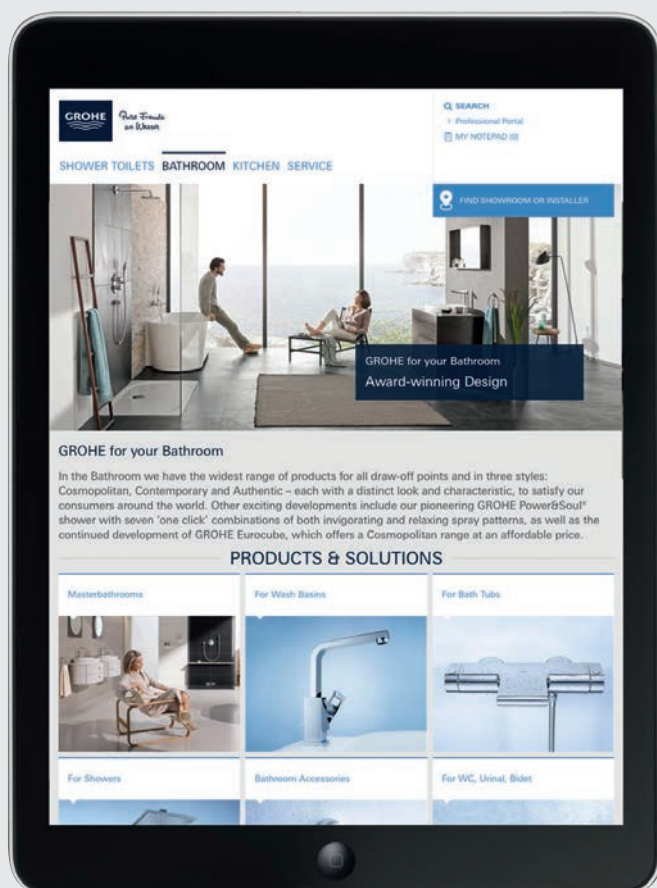

GROHE ONLINE

ALL THE INFORMATION YOU NEED

Have you found the fitting you want, but need more detailed information? Simply look up your favourite products on our website and find the answers to your questions and where to find your nearest GROHE showroom so you can touch, test or purchase the products.

INTUITIVE PRODUCT NAVIGATION

Use the smart-search function or browse by category and use the filters to navigate easily through our complete catalogue.

MY NOTEPAD

Save your favorites and create your own catalogue as PDF file.

SHOWROOM LOCATOR

Find your nearest showrooms or pre-select by desired product range to see only those showrooms which have your selected products on display. Use the embedded form to send a request directly to the showroom.

GROHE.CO.UK