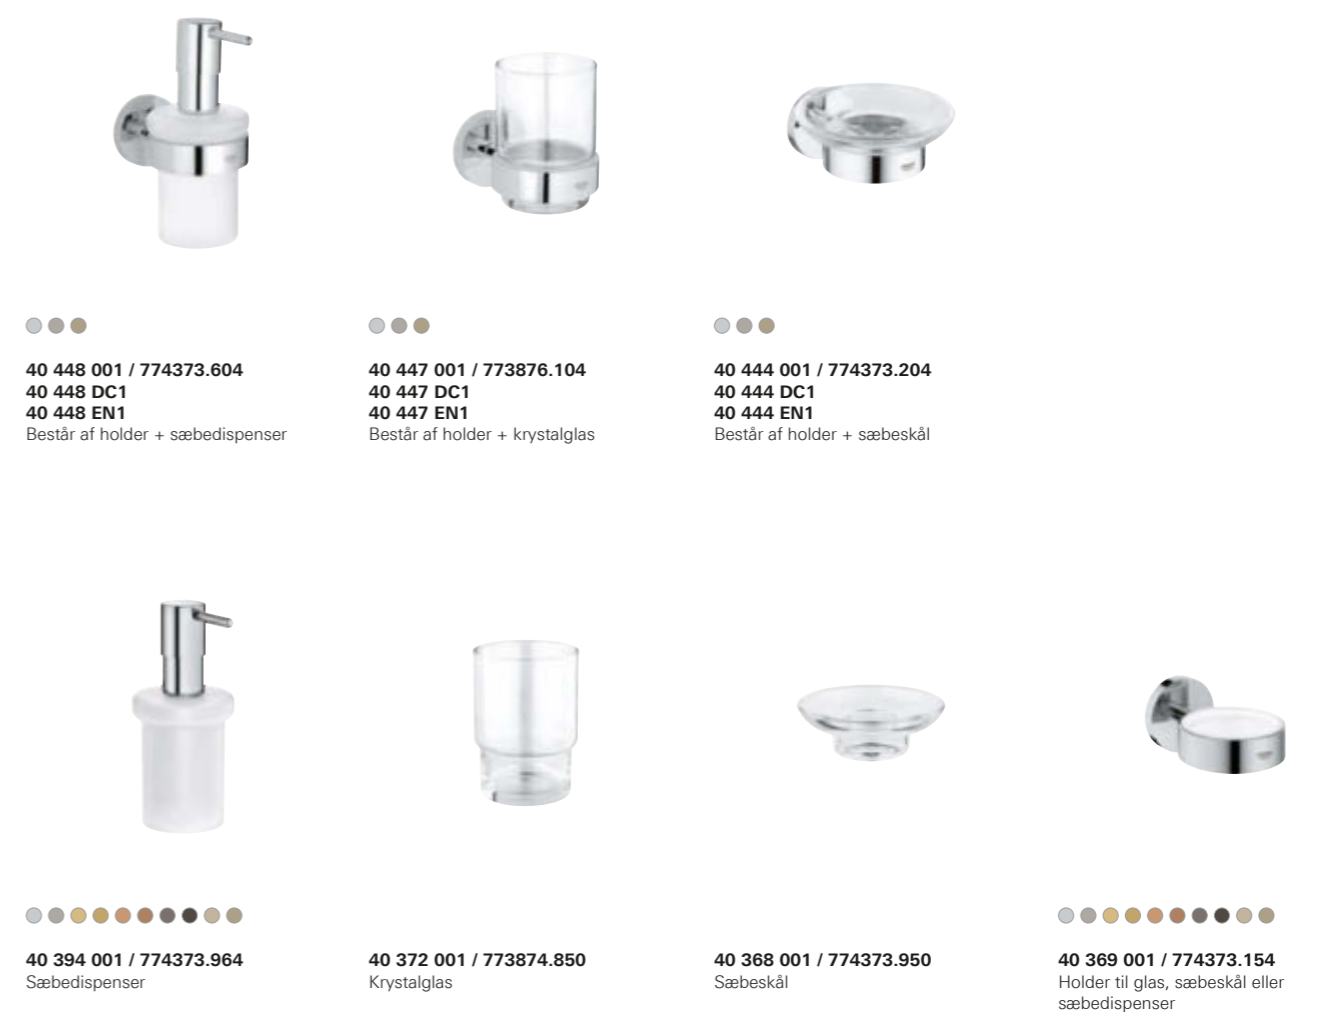

40 448 001 / 774373.604
40 448 DC1
40 448 EN1
Består af holder + sæbedispenser

40 447 001 / 773876.104
40 447 DC1
40 447 EN1
Består af holder + krystalglas

40 444 001 / 774373.204
40 444 DC1
40 444 EN1
Består af holder + sæbeskål

40 394 001 / 774373.964
Sæbedispenser

40 372 001 / 773874.850
Krystalglas

40 368 001 / 774373.950
Sæbeskål

40 369 001 / 774373.154
Holder til glas, sæbeskål eller
sæbedispenser

1. **Farvevarianter:**
2. 001 | StarLight Chrome
   - GL1 | Cool Sunrise
   - DA1 | Warm Sunset
   - A01 | Hard Graphite
   - BE1 | Polished Nickel
   - DC1 | SuperSteel
   - GN1 | Brushed Cool Sunrise
   - DL1 | Brushed Warm Sunset
   - AL1 | Brushed Hard Graphite
   - EN1 | Brushed Nickel