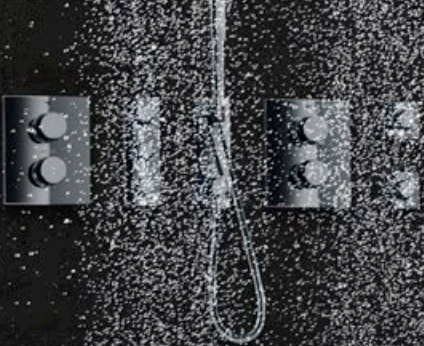

PURE LUXURY  
**AQUASYMPHONY**

ENTDECKEN SIE  
DIE INSPIRIERENDSTEN  
ORTE DER WELT. MIT  
**AQUASYMPHONY**  
**VON GROHE.**

A misty mountain landscape with a lake reflecting the scene. The mountains are rugged and layered, with a soft, hazy atmosphere. The lake in the foreground is calm, mirroring the surrounding peaks and the dense forest of evergreen trees that line the lower slopes. The overall color palette is muted, dominated by greys, blues, and soft whites, creating a serene and ethereal mood.

**BEFLÜGELND.**  
WIE DER SANFTE  
NEBEL FEUERLANDS.

A misty, teal-colored landscape with a wooden pier in the foreground and a forested hill in the background. The scene is hazy and atmospheric, with a soft, diffused light. The water is a deep teal color, and the sky is a pale, hazy green. The forested hill in the background is shrouded in mist, with the trees appearing as dark silhouettes. In the foreground, a wooden pier extends into the water, with a set of stairs leading down to the water's edge. The overall mood is serene and tranquil.