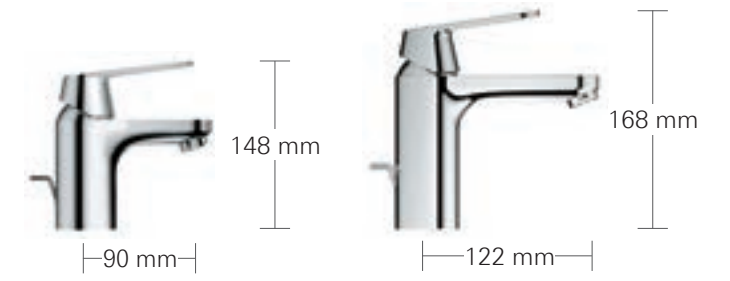

27 672 000 | Hand shower 130

27 909 000 | Shower system 190 with thermostat and hand shower Power&Soul® 115

GROHE EUROCUBE LEADING EDGE

GROHE
Eurocube
online

For a sharp, tailored look in your bathroom, choose Eurocube. Here is a design so cleverly engineered that we are able to offer an extensive choice of faucets featuring a perfectly square design for the basin, bidet, shower and bath. Across the range, cut-out detailing on the lever handles reduces the perceived volume of each piece while highlighting the minimalist appeal of the collection.

23 145 000 + 27 700 000 | Shower mixer and Shower set

23 127 000 | Basin mixer

23 141 000 | Bath/shower mixer with shower wall holder set

GROHE EUROSART COSMO

MODERN FAVORITE

GROHE
Eurosmart
Cosmo
online

An extensive line-up of products brings architectural design to a wider audience offering six styles of washbasin faucet to complement the latest bathroom ceramics. Product choices include high and medium-high spouts as well as electronic control for excellent ease of use. The lozenge-shaped lever handle is pitched at an angle of seven degrees and benefits from GROHE SilkMove®, our superior cartridge technology that delivers smooth operation to last a lifetime, across the collection. The basin mixer also features GROHE SilkMove® ES. This technology not only offers unique smoothness of operation, but also encourages responsible conservation of energy and water.