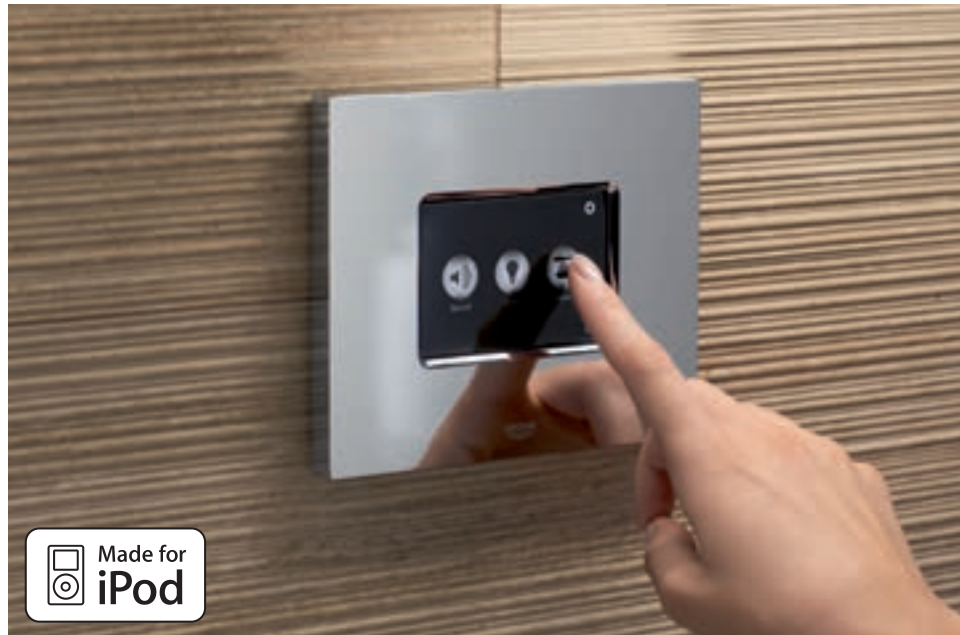

Immerse yourself in a world of relaxation and well-being. A world in which your entire body is surrounded by water heated to the perfect temperature, in which light and music can be adapted to suit your mood, and soothing steam relaxes every muscle. A world of well-being in which design and comfort combine to form a harmonious whole, where a single touch transforms your shower into your own personal spa. Welcome to the world of GROHE F-digital Deluxe, the unique shower experience for all your senses.

GROHE F-digital Deluxe is a completely new shower concept, which goes beyond the normal requirements of hygiene and cleansing to deliver a unique sensory experience. Atmospheric lighting, gentle steam and relaxing music have a positive effect on your physical, spiritual and emotional well-being and become part of your daily shower experience, thanks to the GROHE F-digital Deluxe light, steam and sound modules. All of the functions can be controlled simply and intuitively using an Apple iPod Touch 4G.